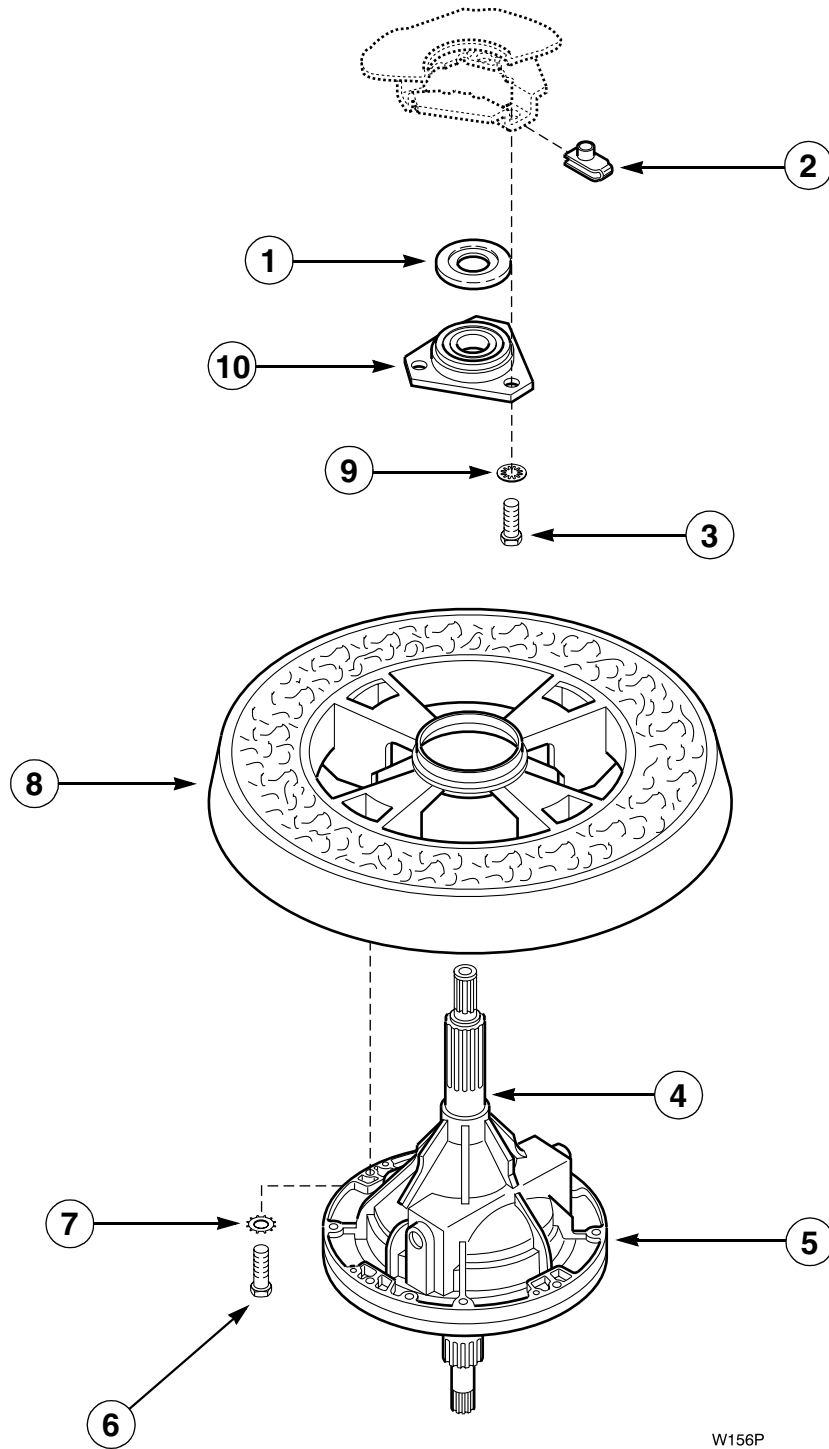

Outer Tub, Cover and Pressure Hose

W426P

Outer Tub, Cover and Pressure Hose

REF	PART NO.	DESCRIPTION	COMMENTS
1	39125	Pressure Hose	
2	33184P	Outer Tub Cover	
3	32857	Cover Gasket	
4	33178	Outer Tub	Includes (3) 27222 Retainer Nuts
5	27239	Centering Spring	
6	35369	Screw and Lockwasher	
7	27926	Leg Plate	.063 inches thick
8	27927	Leg Plate	.032 inches thick
9	27195	Sticker	
10	29175	Grommet	
11	30907	Pressure Accumulator	

Bearing Housing, Brake, Pulley and Pivot Dome

W427P

Bearing Housing, Brake, Pulley and Pivot Dome

REF	PART NO.	DESCRIPTION	COMMENTS
1	35746	Bearing Housing Assembly	
2	28944R	Bearing	
3	33435	Spring	
4	27090	Support Leg	
5	35369	Screw	
6	26509	Washer	
7	27124	Pivot Dome	
8	27220	Screw	
9	27018	Helix	
10	34232P	Pulley Assembly	
11	32651	Washer	2 required
12	38505P	Brake Assembly	Includes item 15
13	26547	Shoulder Screw	
14	29993	Sleeve	
15	548P3	Brake Pad Kit	Includes 3 pads and 3 sleeves

Transmission Assembly and Balance Ring

W156P

Transmission Assembly and Balance Ring

REF	PART NO.	DESCRIPTION	COMMENTS
1	27187	Flinger	
2	27222	Retainer Nut	Included with 33178 Outer Tub
3	M400057	Cap Screw	
4	27604P	Anti-Seize Compound	Apply to this area of both the upper and lower transmission tubes
5	33227P	Transmission Assembly	
6	27200	Cap Screw	N/A
7	02431	Lockwasher	
8	34731	Balance Ring Assembly	
9	04366	Lockwasher	N/A
10	27182	Bearing Housing Assembly	Upper