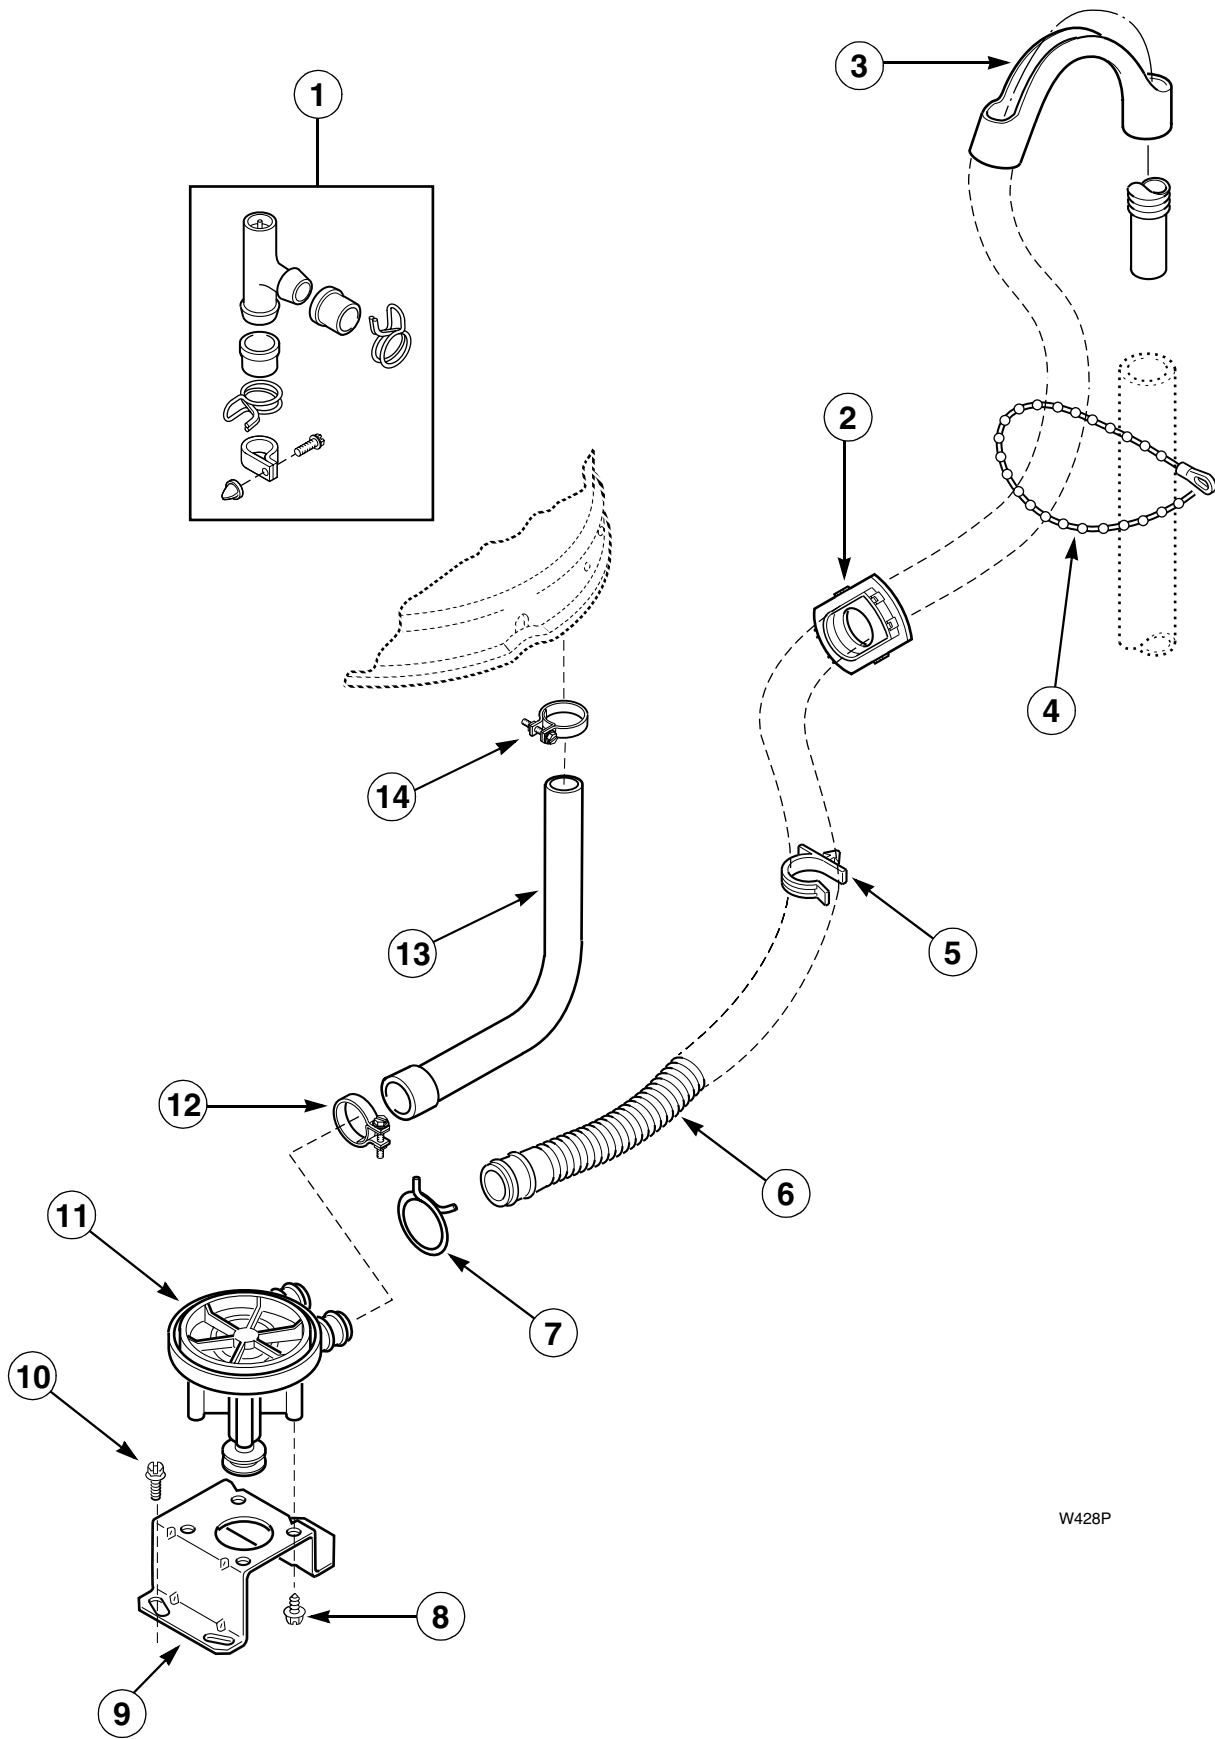

Pump Assembly, Bracket, Hoses and Siphon Break Kit

W428P

Pump Assembly, Bracket, Hoses and Siphon Break Kit

REF	PART NO.	DESCRIPTION	COMMENTS
	406P3	Drain Extension Kit	Use with Part No. 20616 Drain Hose; Order by the foot, as required
1	562P3	Siphon Break Kit	Must be installed in drain hose if the drain receptacle is lower than the cabinet top of the washer
2	32219	Drain Hose Strain Relief	
3	33615	Drain Hose Sleeve	
4	33489	Beaded Tie-Down Strap	
5	34321	Hose Retainer Clip	
6	39953	Drain Hose	
7	20211	Hose Clamp	
8	31098	Screw	
9	27105	Mounting Bracket	
10	503661	Screw	
11	31969	Pump Assembly	
12	27153	Hose Clamp	
13	27160	Hose	
14	20391	Hose Clamp