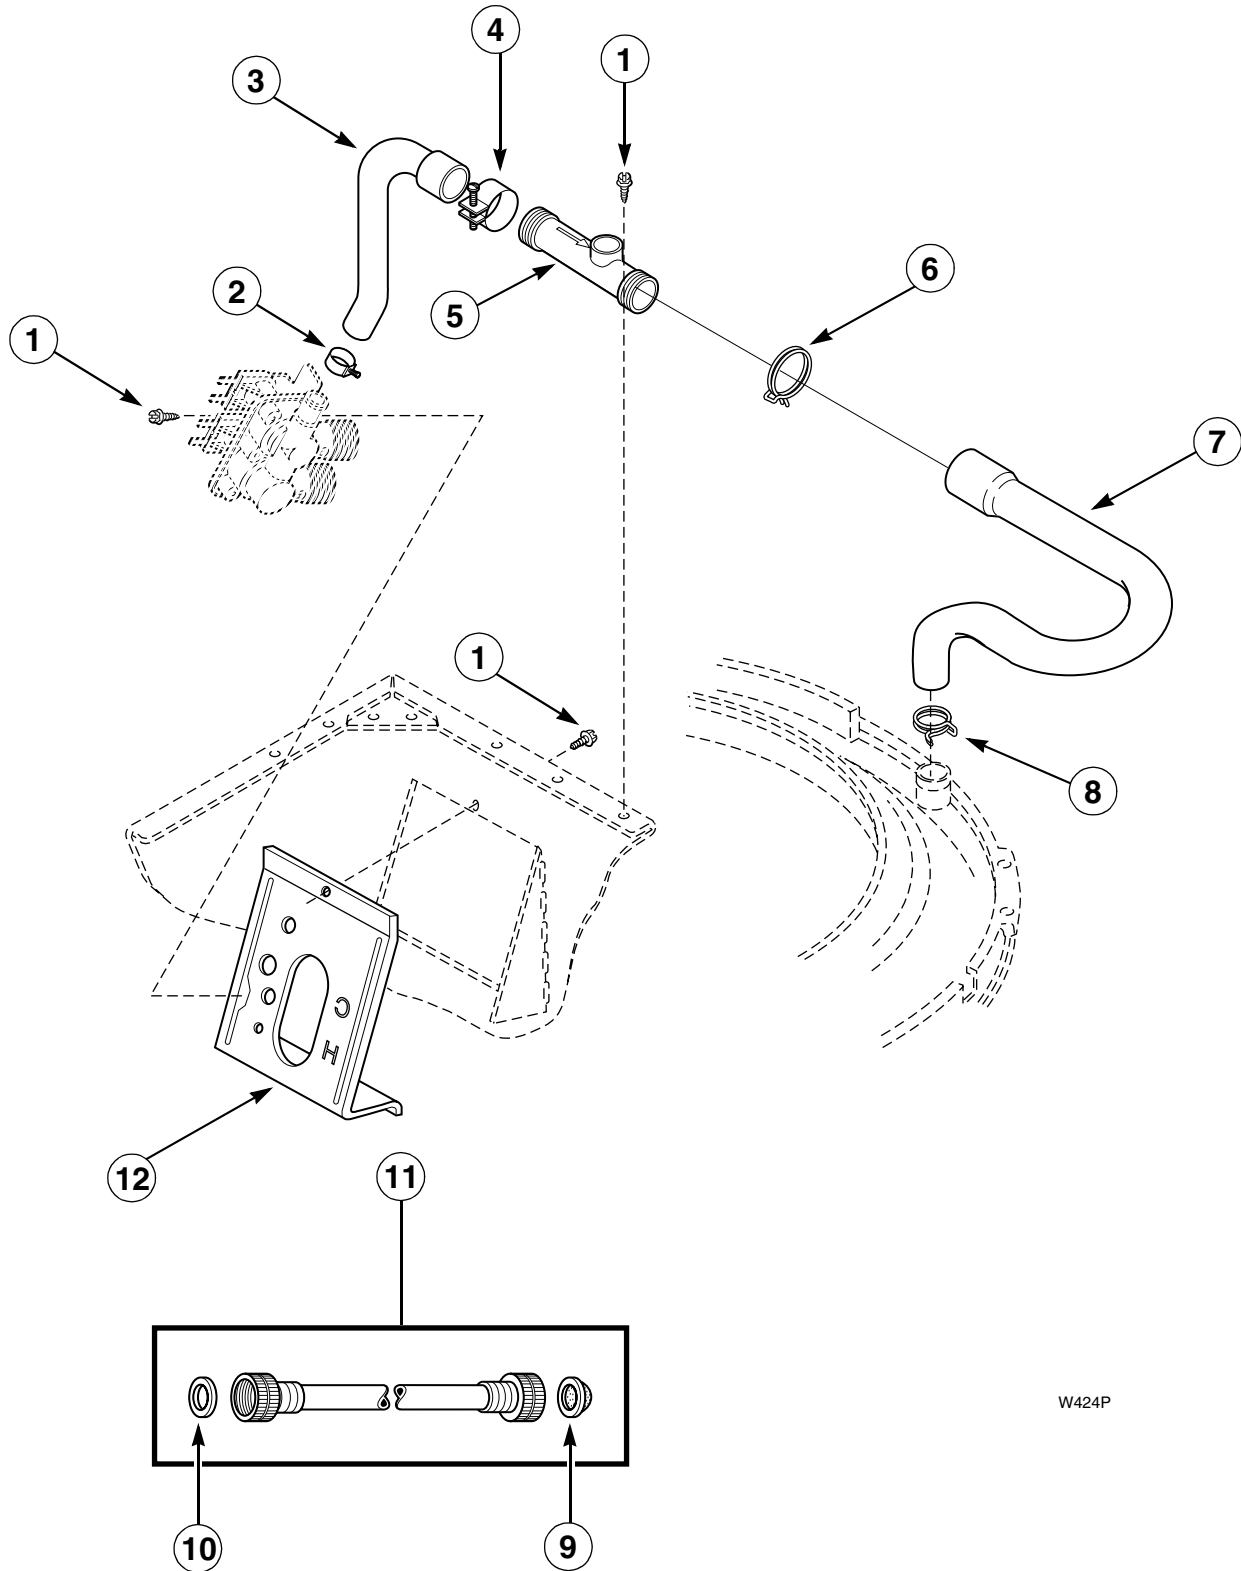

Inlet Hose, Filler Hose, Back Flow Preventer and Mixing Valve Mounting Bracket

W424P

Inlet Hose, Filler Hose, Back Flow Preventer and Mixing Valve Mounting Bracket

REF	PART NO.	DESCRIPTION	COMMENTS
1	23962	Ground Screw	
2	36801	Hose Clamp	
3	27183	Hose	
4	20211	Hose Clamp	
5	34280	Back Flow Preventer Assembly	
6	35370	Hose Clamp	Green
7	33186	Hose	
8	29210	Hose Clamp	Gold
9	28605	Filter Washer	N/A
10	20290	Hose Washer	
11	28330P	Inlet Hose	
12	39407	Mixing Valve Mounting Bracket	

N/A – Part no longer available