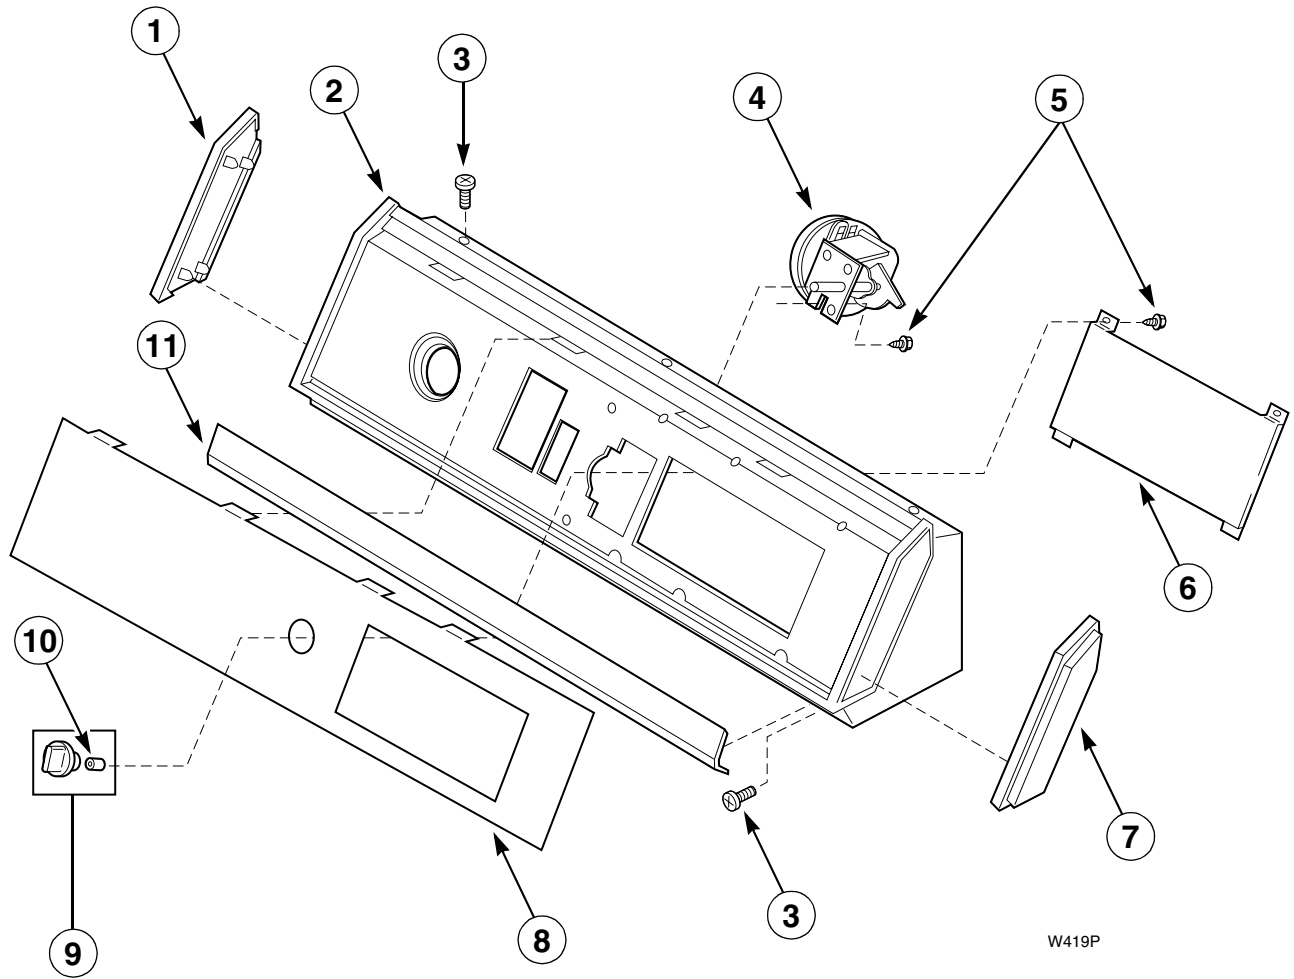

Graphic Panel, Control Hood and Controls

Models AA9431, NA8831, AA8431, AWE951, AWE931 and AWE852

Graphic Panel, Control Hood and Controls

Models AA9431, NA8831, AA8431, AWE951, AWE931 and AWE852

REF	PART NO.	DESCRIPTION	COMMENTS
1	31249	End Cap	Left
2	31809	Control Hood Assembly	Models AA9431 and AA8431; N/A
	31224	Control Hood Assembly	Models NA8831, AWE951 and AWE852; Black
	33122	Control Hood Assembly	Model AWE931; Gray/Beige
3	31752	Screw	Use with black hood
	32993	Screw	Use with gray hood
4	31266	Pressure Switch	Models AA9431, NA8831, AA8431, AWE931, AWE951 and AWE852
5	31260	Screw	
6	31304	Electronic Control	Models AA9431 and NA8831
	31305	Electronic Control	Model AA8431
	33925P	Electronic Control	Model AWE951
	33926P	Electronic Control	Model AWE931
	33927	Electronic Control	Model AWE852
7	31248	End Cap	Right
8	32734	Graphic Panel	Models AA9431 and AA8431; N/A
	32665	Graphic Panel	Model NA8831; N/A
	33626	Graphic Panel	Models AWE951 and AWE852; N/A
	33782	Graphic Panel	Model AWE931
9	31286	Control Knob Assembly	Models AA9431, NA8831 and AA8431
	33610	Control Knob Assembly	Models AWE951 and AWE852
	33688	Control Knob Assembly	Model AWE931
10	10519	Clip	N/A
11	33123R	Trim Strip	Models AWE951, AWE931 and AWE852