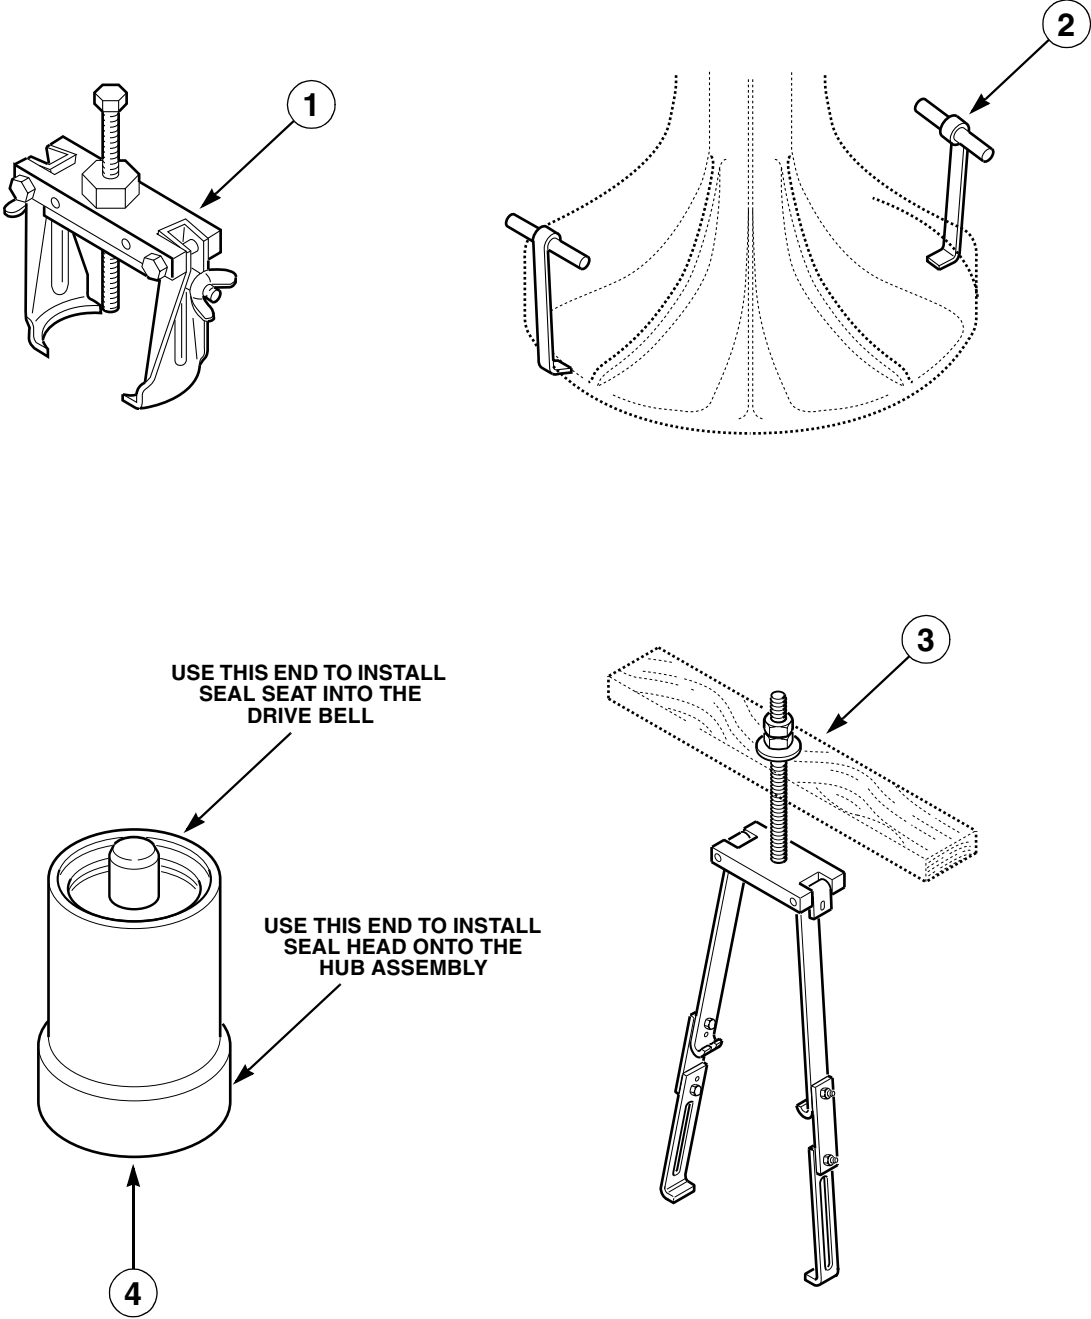

Special Tools

W418P

Special Tools

REF	PART NO.	DESCRIPTION	COMMENTS
1	294P4	Bell Tool	Use to remove and install drive bell to transmission shaft
2	254P4P	Agitator Hooks	Set of 2; Use to remove agitator from drive bell by hand
3	256P4P	Agitator Puller	Use to remove agitator from drive bell; N/A
4	255P4	Seal Tool	Use to install the seal seat and seal head; N/A

N/A – Part no longer available