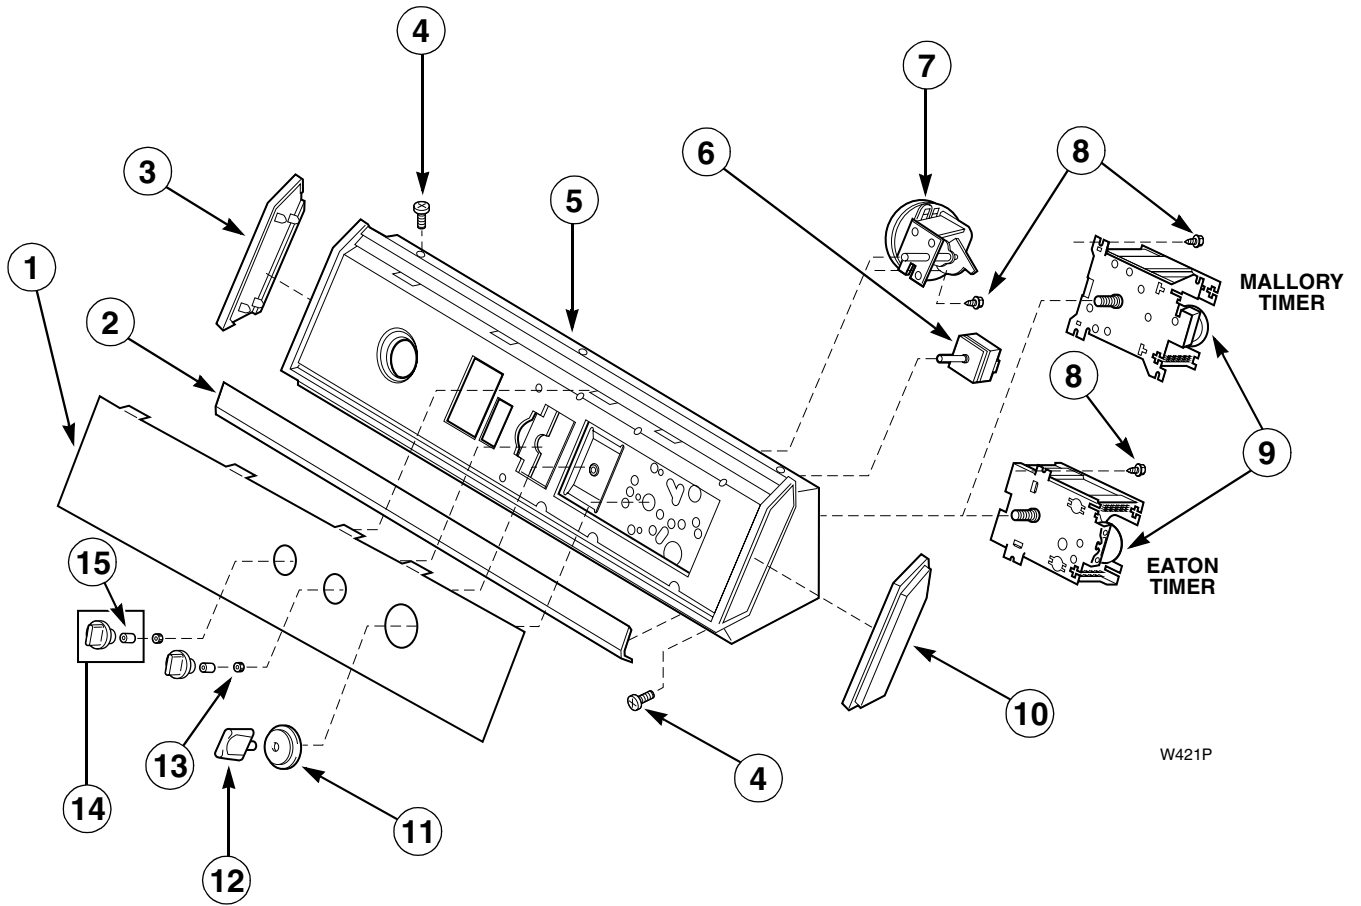

Graphic Panel, Control Hood and Controls

Models AA5421, AA5420, NA4821, AWM551 and AWM531

REF	PART NO.	DESCRIPTION	COMMENTS
1	33123R	Trim Strip	Models AWM551 and AWM531
2	31249	End Cap	Left
3	31752	Screw	Use with black hood
	32993	Screw	Use with gray hood
4	31735	Control Hood Assembly	Models AA5421, AA5420, NA4821 and AWM551
	34215	Control Hood Assembly	Model AWM531; N/A
5	31266	Pressure Switch	
6	31260	Screw	
7	32189	Temperature Switch	Models AWM551 and AWM531
	28118	Temperature Switch	All other models
8	23962	Screw	
9	32039	Timer	Models AWM551 and AWM531
	31239	Timer	All other models
10	31248	End Cap	Right
11	32726	Graphic Panel	Model AA5421; N/A
	33013	Graphic Panel	Model AA5420; N/A
	32667	Graphic Panel	Model NA4821; N/A
	33656	Graphic Panel	Model AWM551; N/A
	33734	Graphic Panel	Model AWM531
12	31279	Timer Knob Skirt	Models AA5421, AA5420 and NA4821
	33817	Timer Knob Skirt	Model AWM551
	33818	Timer Knob Skirt	Model AWM531
13	31281	Timer Knob	Models AA5421, AA5420 and NA4821
	33897	Timer Knob	Model AWM551
	33898W	Timer Knob	Model AWM531
14	57584	Nut	
15	31286	Control Knob Assembly	Models AA5421, AA5420 and NA4821
	33610	Control Knob Assembly	Model AWM551
	33688	Control Knob Assembly	Model AWM531
16	10519	Clip	N/A

N/A – Part no longer available

Graphic Panel, Control Hood and Controls

Models AA4411, AA4410, NA3812, AA3410, AWM452, AWM432, AWM352, AWM351, AWM332, AWM331, AWM250 and AWM230