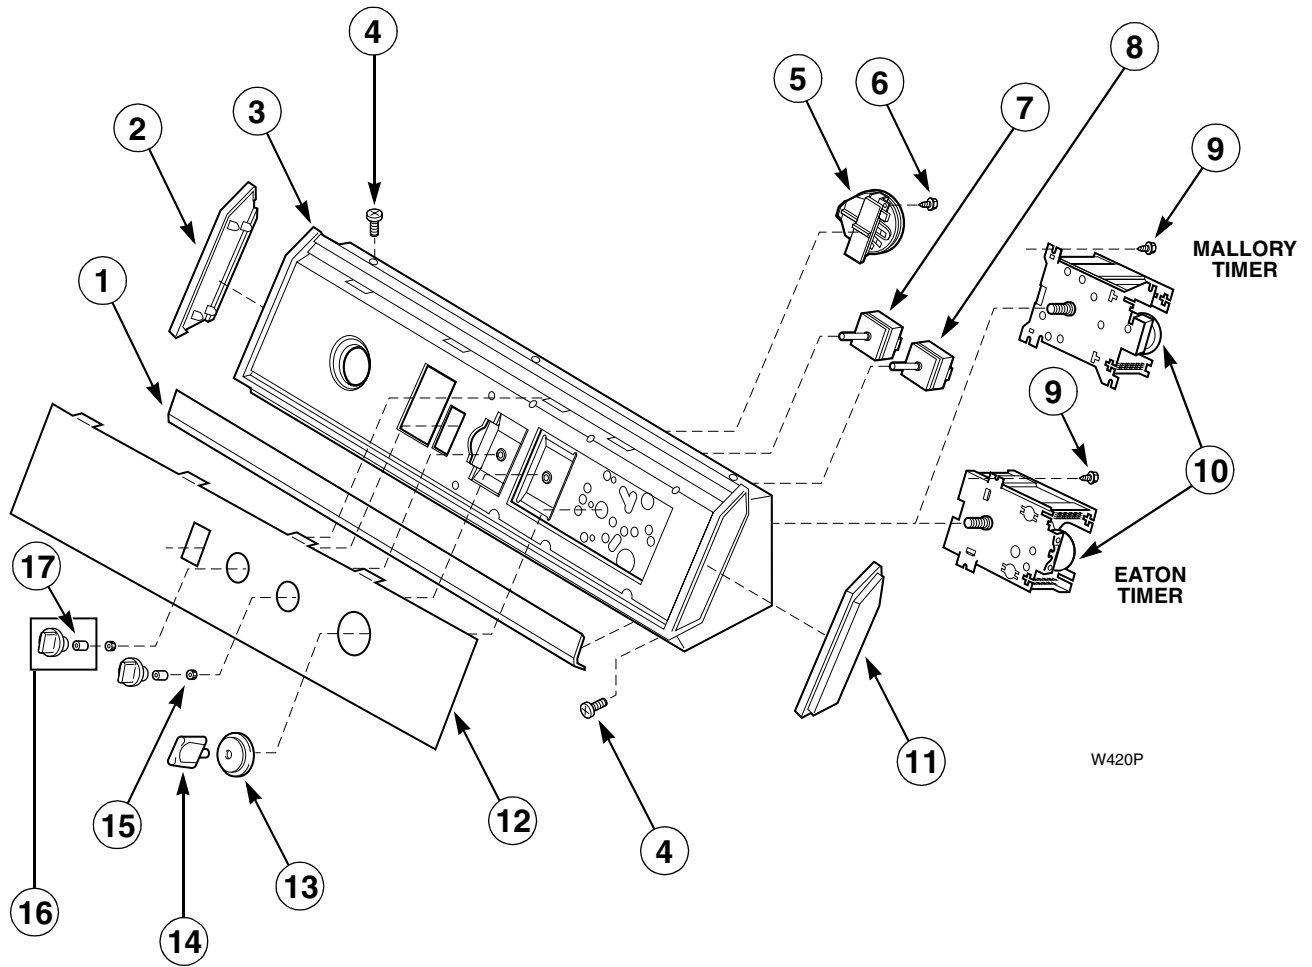

Graphic Panel, Control Hood and Controls

Models NA6821, AA6421, AWM651 and AWM631

Graphic Panel, Control Hood and Controls

Models NA6821, AA6421, AWM651 and AWM631

REF	PART NO.	DESCRIPTION	COMMENTS
1	33123R	Trim Strip	Models AWM651 and AWM631
2	31249	End Cap	Left
3	32404	Control Hood Assembly	Models NA6821, AA6421 and AWM651
	34215	Control Hood Assembly	Model AWM631; N/A
4	31752	Screw	Use with black hood
	32993	Screw	Use with gray hood
5	31116	Pressure Switch	Models NA6821 and AA6421; N/A
	33960	Pressure Switch	Model AWM651
	33959	Pressure Switch	Model AWM631
6	31260	Screw	
7	24392	Temperature Switch	N/A
8	27500	Switch	Models NA6821 and AA6421
	33690	Switch	Models AWM651 and AWM631
9	23962	Screw	
10	32228	Timer	Models NA6821 and AA6421
	31240	Timer	Models AWM651 and AWM631
11	31248	End Cap	Right
12	32666	Graphic Panel	Model NA6821; N/A
	32730	Graphic Panel	Model AA6421; N/A
	33648	Graphic Panel	Model AWM651; N/A
	33787	Graphic Panel	Model AWM631; N/A
13	31279	Timer Knob Skirt	Models NA6821 and AA6421
	33817	Timer Knob Skirt	Model AWM651
	33818	Timer Knob Skirt	Model AWM631
14	31281	Timer Knob	Models NA6821 and AA6421
	33897	Timer Knob	Model AWM651
	33898W	Timer Knob	Model AWM631
15	57584	Nut	
16	31286	Control Knob Assembly	Models NA6821 and AA6421
	33610	Control Knob Assembly	Model AWM651
	33688	Control Knob Assembly	Model AWM631
17	10519	Clip	N/A

N/A – Part no longer available