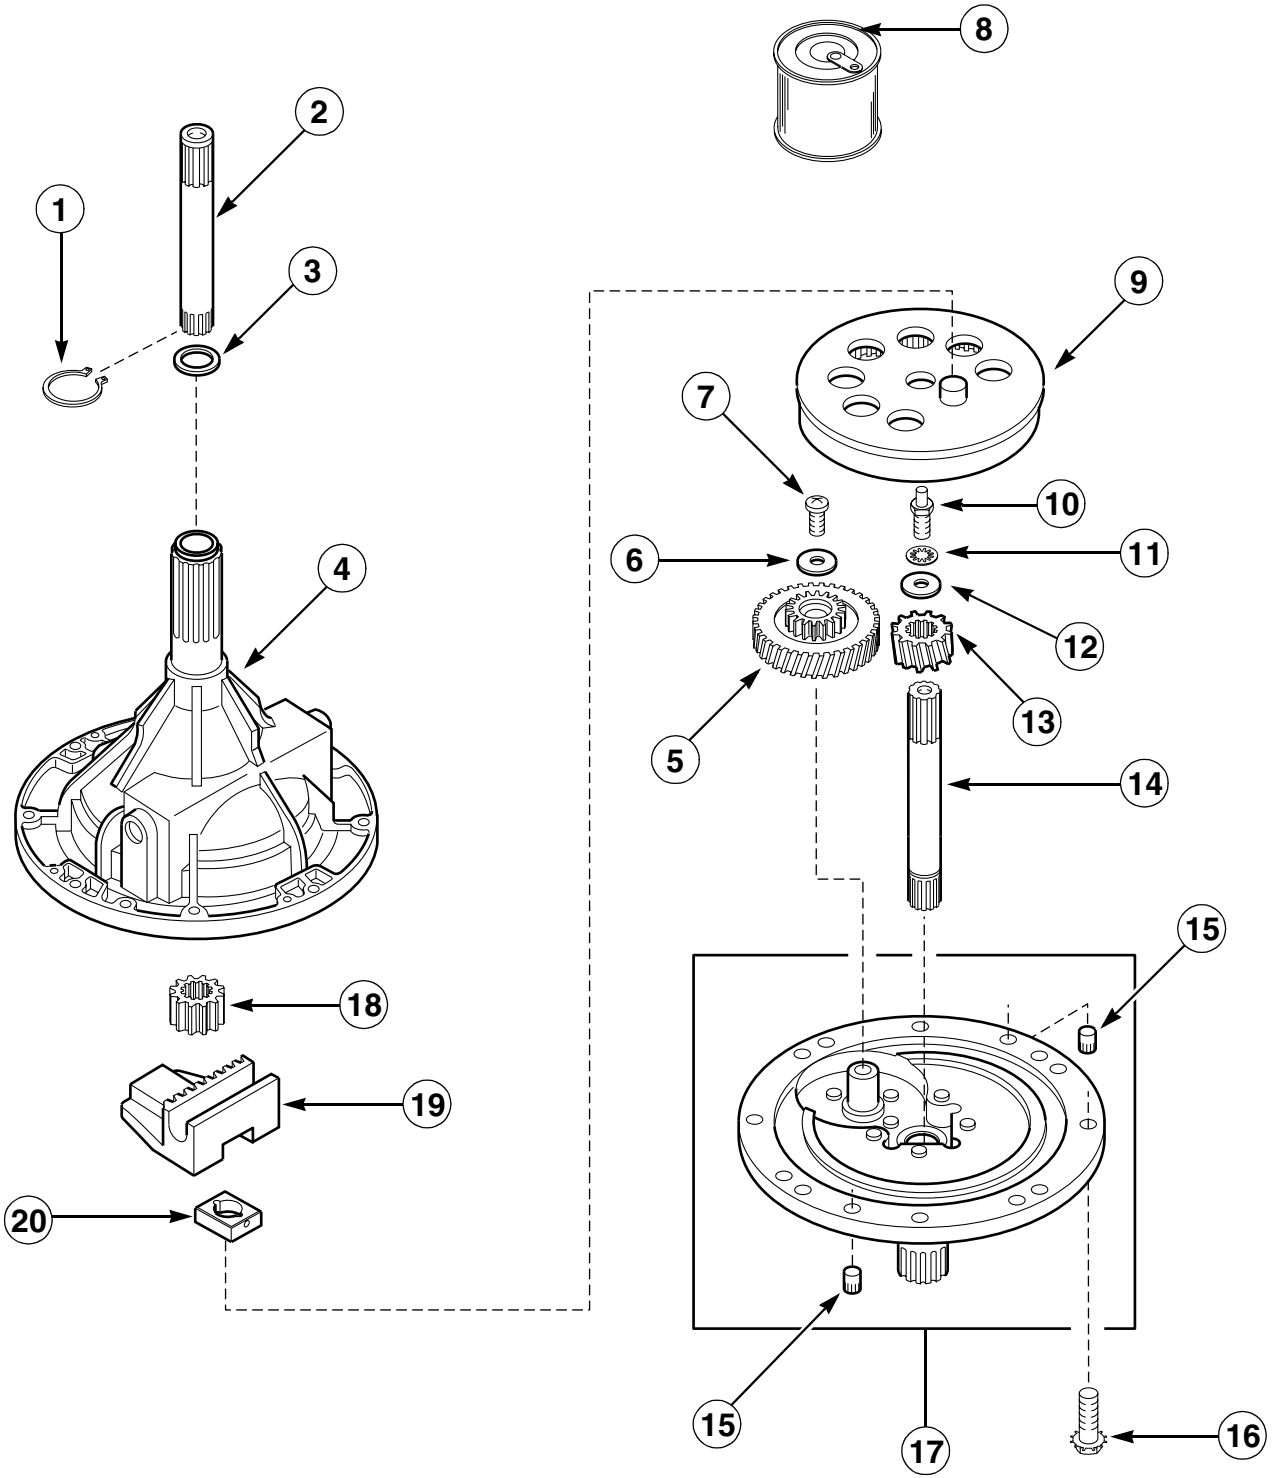

Components for 33227P Transmission Assembly

W157P

Components for 33227P Transmission Assembly

REF	PART NO.	DESCRIPTION	COMMENTS
1	27197	Retainer Ring	
2	36570	Output Shaft	
3	20212	Washer	
4	33223	Transmission Case Assembly	
5	29161	Reduction Gear	
6	29260	Washer	
7	29273	Screw	
8	27243P	Transmission Oil	1 fill
9	26577	Internal Gear	
10	27030	Special Screw	
11	21456	Lockwasher	
12	26509	Washer	
13	36562	Drive Pinion	
14	27081	Shaft	Output
15	27172	Dowel Pin	
16	32814	Cap Screw	
17	38287P	Transmission Cover Assembly	
18	27003	Agitator Pinion	
19	31526	Rack	
20	26493	Slide