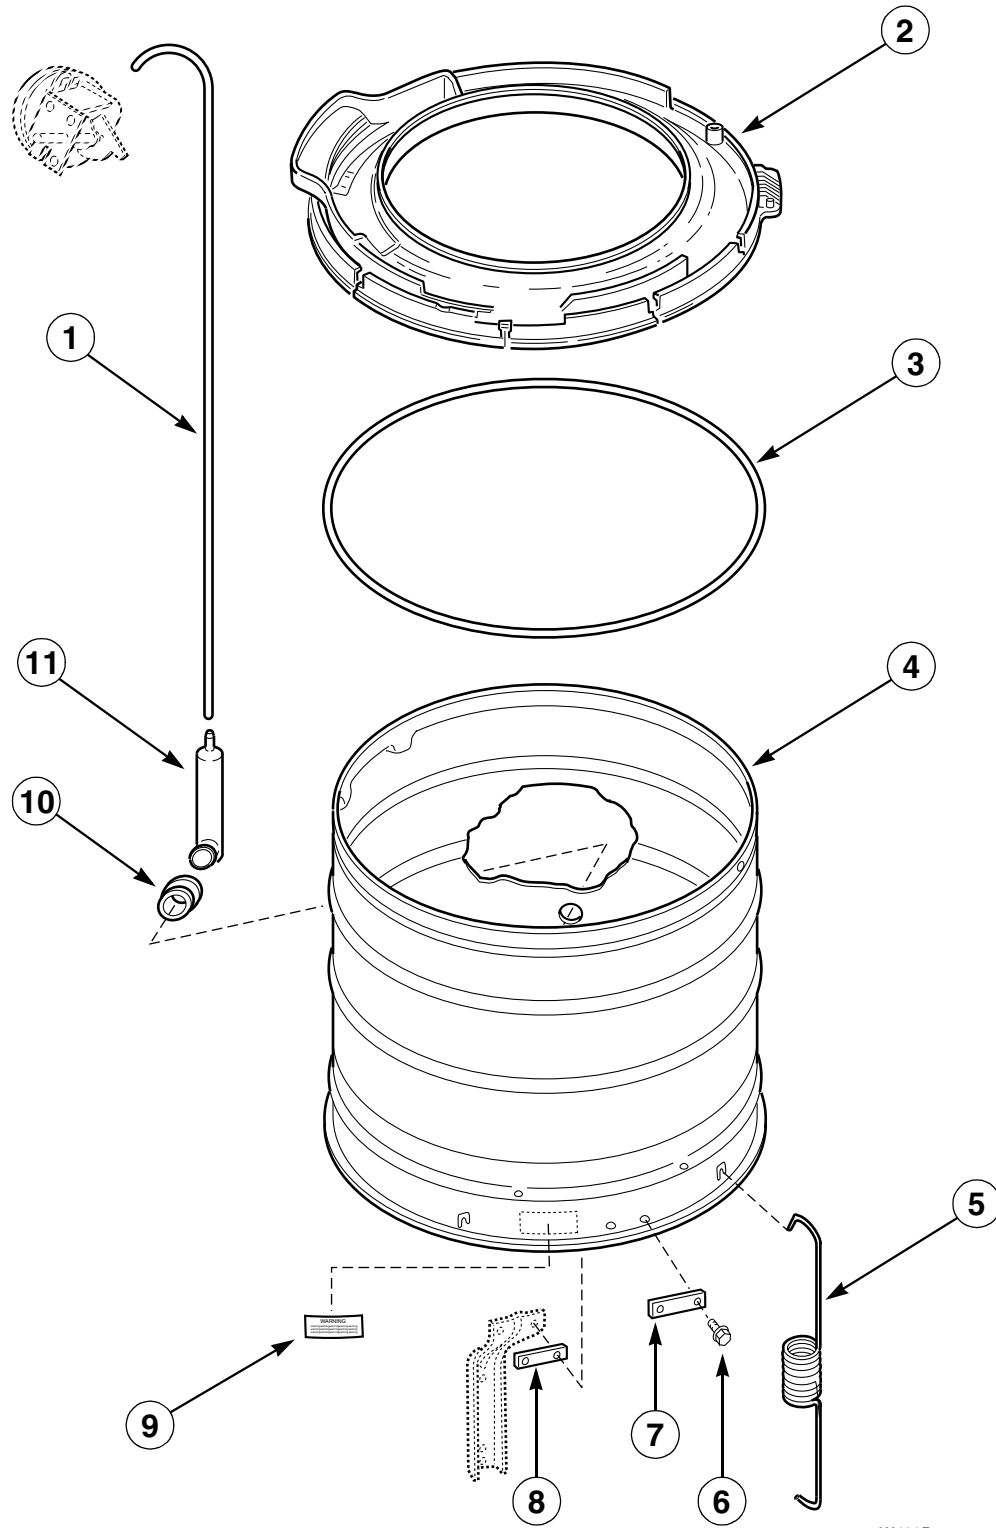

Outer Tub, Cover and Pressure Hose

W426P

Outer Tub, Cover and Pressure Hose

REF	PART NO.	DESCRIPTION	COMMENTS
1	39125	Pressure Hose	
2	33184P	Outer Tub Cover	
3	32857	Cover Gasket	
4	33178	Outer Tub	Includes (3) 27222 Retainer Nuts
5	27239	Centering Spring	
6	35369	Screw and Lockwasher	
7	27926	Leg Plate	.063 inches thick
8	27927	Leg Plate	.032 inches thick
9	27195	Sticker	
10	29175	Grommet	
11	30907	Pressure Accumulator