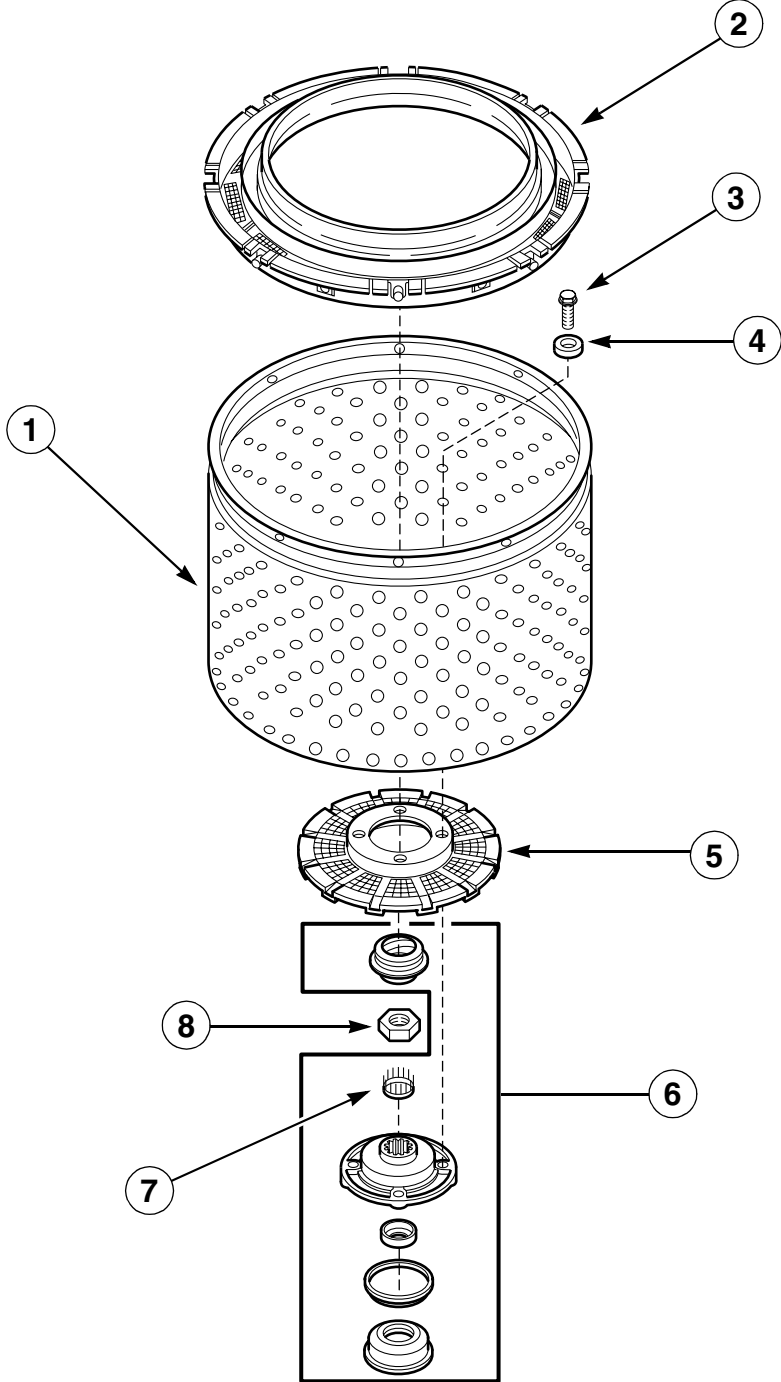

N/A – Part no longer available

Agitator, Drive Bell and Seal Seat

W425P

Agitator, Drive Bell and Seal Seat

REF	PART NO.	DESCRIPTION	COMMENTS
1	33510	Fabric Softener Dispenser	Optional
2	33514	Agitator	Models AA4411, AA4410, NA3812, AA3410, AWM452, AWM432, AWM352, AWM351, AWM332, AWM331, AWM250 and AWM230
3	36542	Fabric Softener Dispenser	
4	33174	Agitator	Models NA8831, NA6821, AA5421, AA8431, AWE951, AWE931, AWE852, AA5420, AA9431, AWM551, AWM531, NA4821, AA6421, AWM651 and AWM631
5	39432	Screw	
6	36472	O-Ring Washer	
7	39508P	Drive Bell and Seal Seat Assembly	Includes items 5 and 6, and the seal head

Clothes Guard, Washtub, Lint Filter and Hub

W153P

Clothes Guard, Washtub, Lint Filter and Hub

REF	PART NO.	DESCRIPTION	COMMENTS
1	39387P	Washtub	Stainless Steel
	33295P	Washtub	Blue porcelain
	39248P	Washtub	White porcelain
2	35035	Clothes Guard	
3	27202	Cap Screw	
4	28094	Gasket	
5	39371	Lint Filter	
6	35369	Hub and Seal Kit	Includes 32857 Gasket and 39508P Drive Bell and Seal Seat Assembly
7	29728	Spline Insert	
8	29220	Locknut	