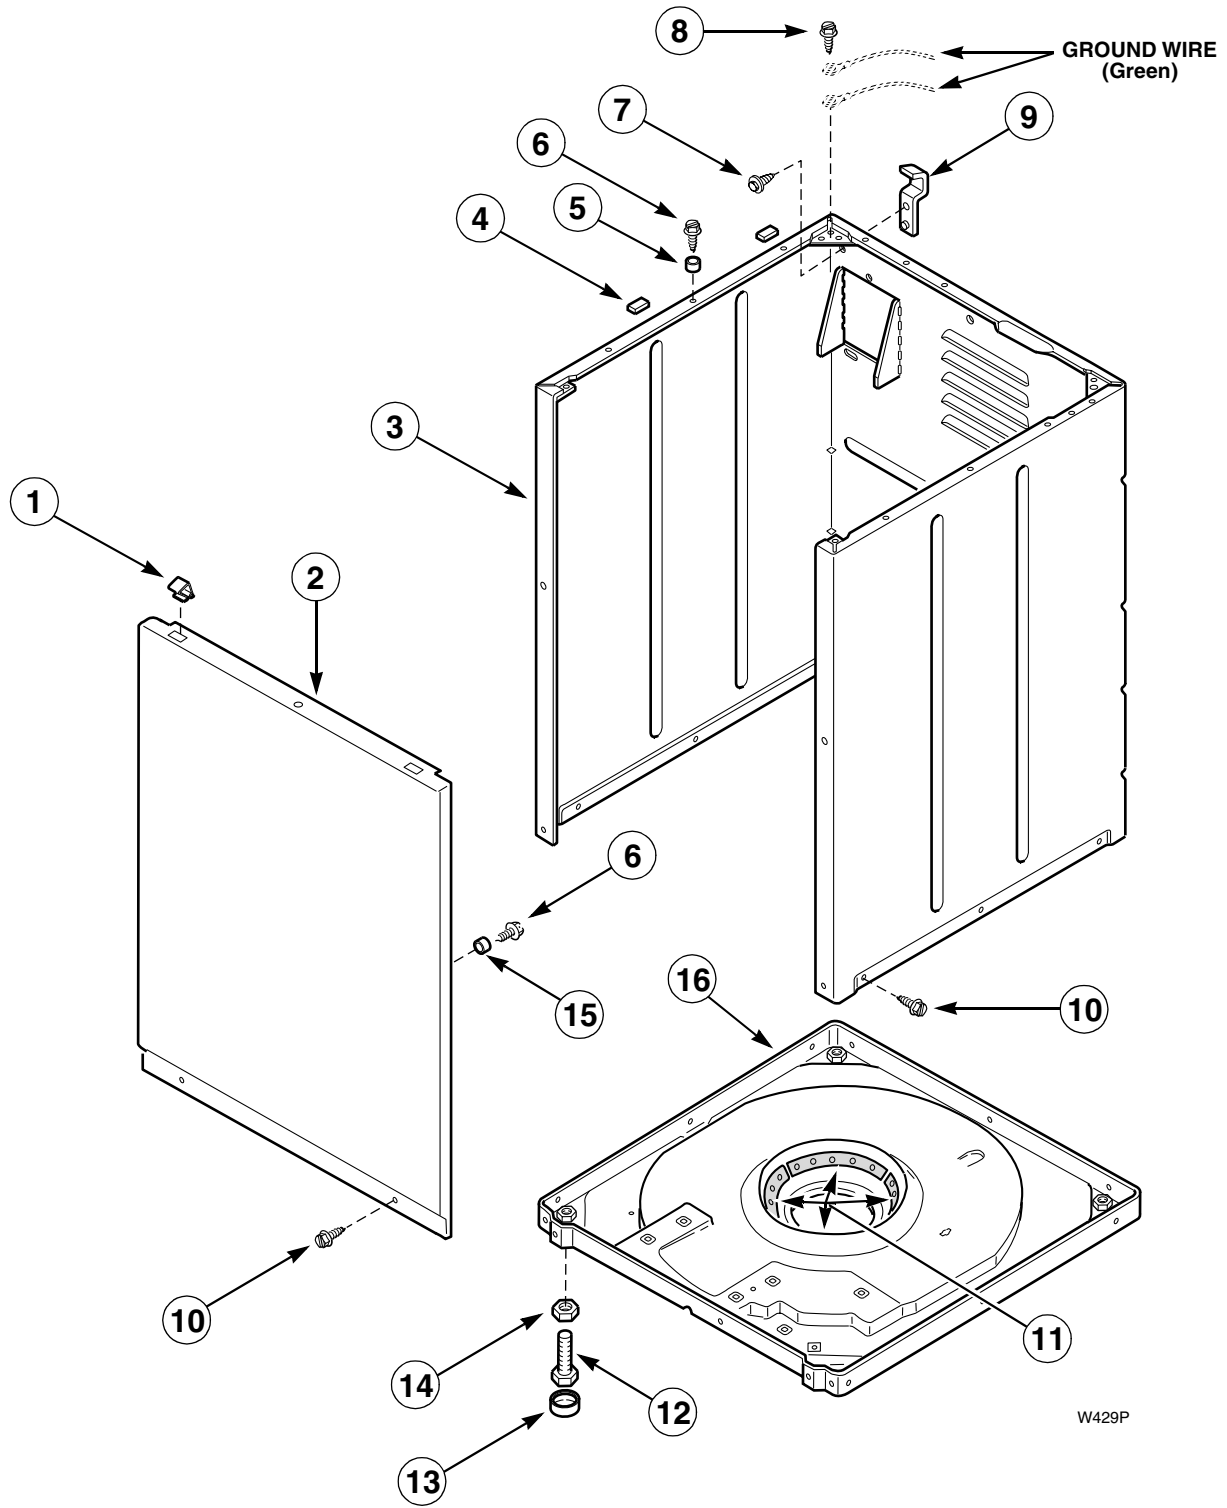

Front Panel, Cabinet and Base

W429P

Front Panel, Cabinet and Base

REF	PART NO.	DESCRIPTION	COMMENTS
	26594P	Silicone Lubricant	For pads in base
1	28835	Hold-Down Clip	
2	32708*P	Front Panel	N/A in Harvest Gold
3	31669*P	Cabinet	N/A in Harvest Gold
4	56128	Bumper Pad	
5	56079	Guide Lug	
6	32671	Screw	
7	51780	Screw	
8	23962	Ground Screw	
9	27103	Hinge	
10	27196	Screw	
11	434P3	Snubber Pad Kit	Includes 4 pads
12	20409	Leveling Leg	Replaced by Part No. 34319
	34319	Leveling Leg	Use with 34318 Rubber Pad
13	21749	Rubber Pad	Use with 20409 Leveling Leg
	34318	Rubber Pad	Use with 34319 Leveling Leg
14	21899	Locknut	
15	28102	Guide Lug	
16	31653P	Base Assembly	Includes snubber pads and leveling legs