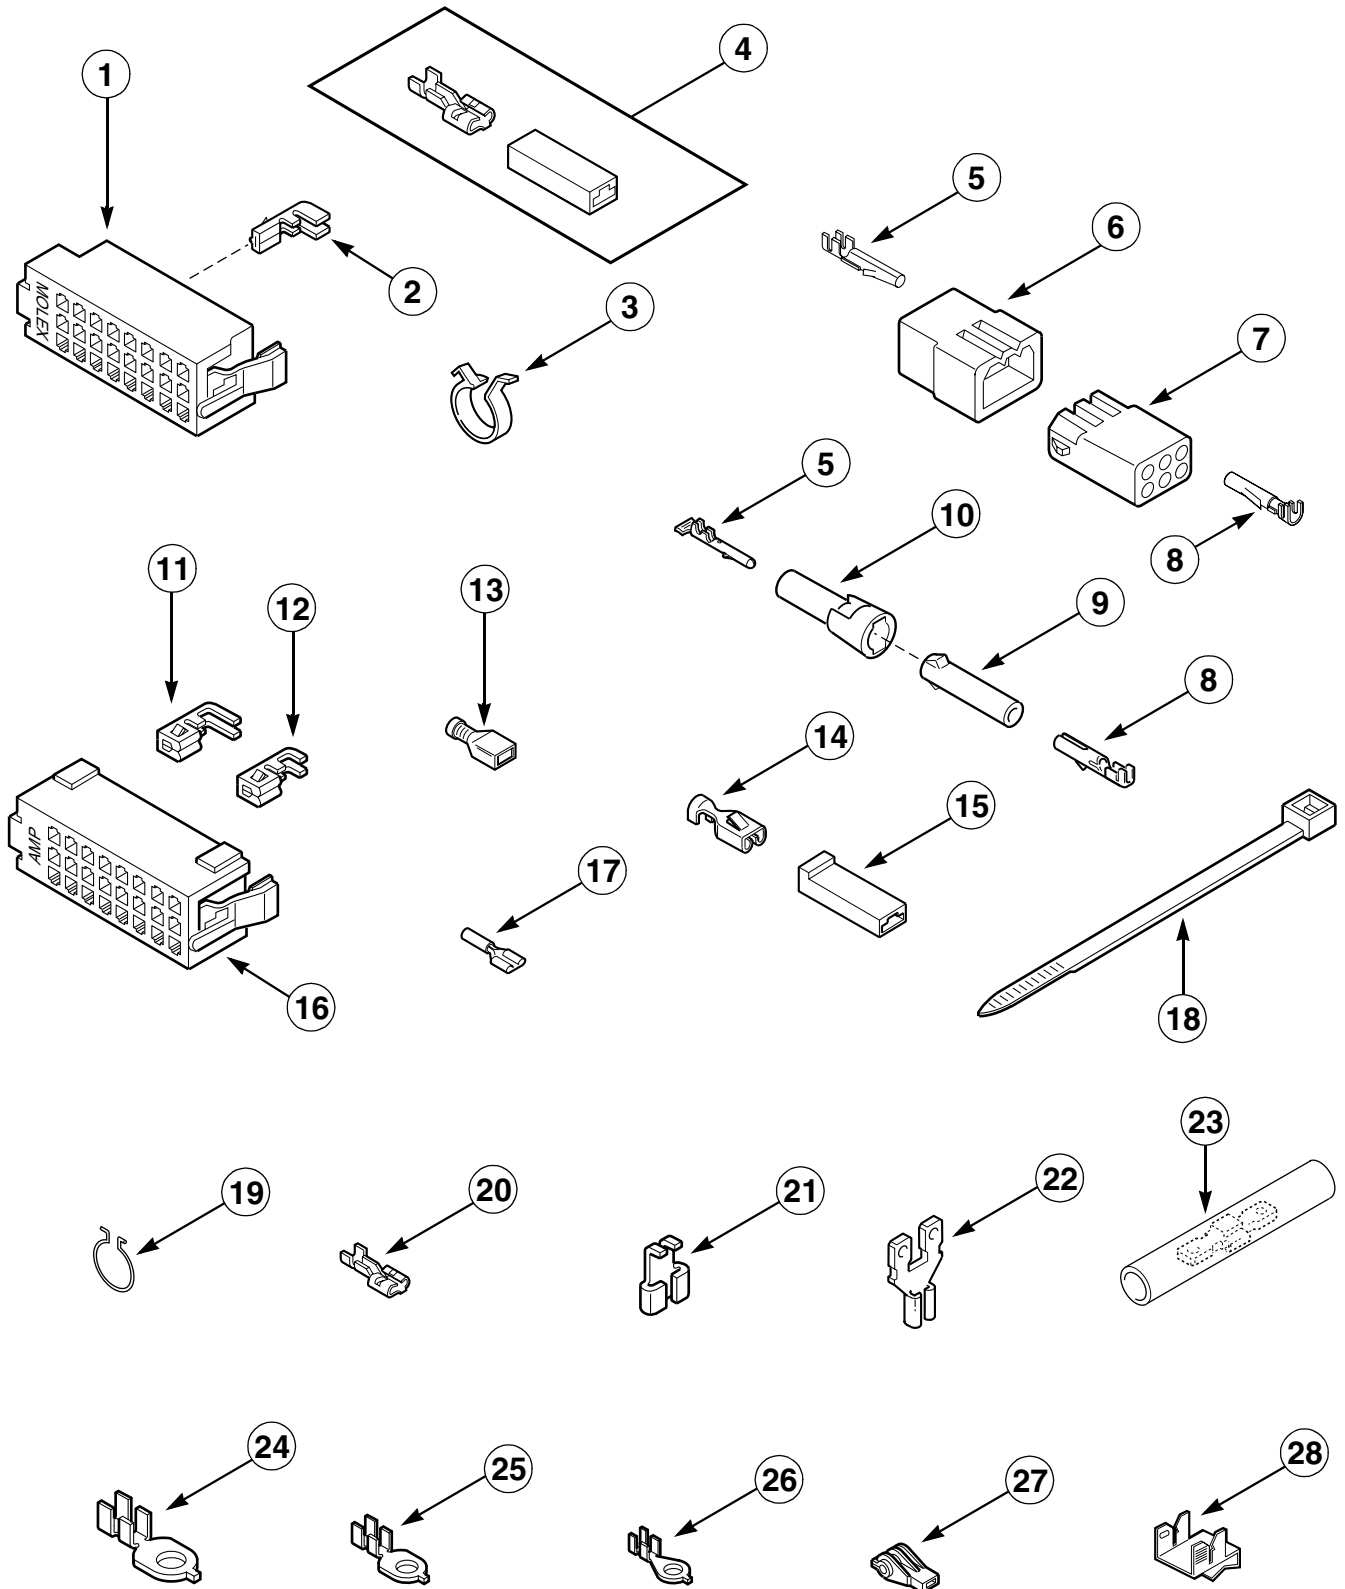

Front Panel, Cabinet and Base

W429P

Front Panel, Cabinet and Base

REF	PART NO.	DESCRIPTION	COMMENTS
	26594P	Silicone Lubricant	For pads in base
1	28835	Hold-Down Clip	
2	32708*P	Front Panel	N/A in Harvest Gold
3	31669*P	Cabinet	N/A in Harvest Gold
4	56128	Bumper Pad	
5	56079	Guide Lug	
6	32671	Screw	
7	51780	Screw	
8	23962	Ground Screw	
9	27103	Hinge	
10	27196	Screw	
11	434P3	Snubber Pad Kit	Includes 4 pads
12	20409	Leveling Leg	Replaced by Part No. 34319
	34319	Leveling Leg	Use with 34318 Rubber Pad
13	21749	Rubber Pad	Use with 20409 Leveling Leg
	34318	Rubber Pad	Use with 34319 Leveling Leg
14	21899	Locknut	
15	28102	Guide Lug	
16	31653P	Base Assembly	Includes snubber pads and leveling legs

* Add letter to designate color: **L - Almond** **W - White** **H - Harvest Gold**

N/A – Part no longer available

Wire Terminals

W430P

Wire Terminals

REF	PART NO.	DESCRIPTION	COMMENTS
1	32746	Molex Housing	Right
	34123	Molex Housing	Left
2	00188	Molex Terminal	Used for 1 or 2 wire application
3	504034	Wire Clip	
4	00234	Terminal and Housing Assembly	1/4 inch terminal
5	00116	Terminal	Male
6	23041	Terminal Block	
7	26708	Terminal Block	
8	00117	Terminal	Female
9	26301	Terminal Block Receptacle	
10	26302	Terminal Block Plug	
11	00183	Amp Terminal	2 wire
12	00180	Amp Terminal	1 wire
13	00165	Insulated Spade Terminal	3/16 inch
14	00115	Lock-In Spade Terminal	
15	90789	Connector	
16	28856	Amp Housing	
17	00214	Barrel Insulated Spade Terminal	18 gauge
	00215	Barrel Insulated Spade Terminal	12 gauge
18	55881	Wire Tie	
19	51291	Wire Clip	
20	00223	Spade Terminal	1/4 inch; (1) 18 gauge wire
	00121	Spade Terminal	1/4 inch; (2) 18 gauge wires or (1) 12 gauge wire
21	00120	Right Angle Flag Terminal	
22	29673	Double Connector	
23	21091	Connector	
24	00113	Eyelet Terminal	1/4 inch ring
25	00111	Eyelet Terminal	Large shank; (2) 18 gauge wires
26	00110	Eyelet Terminal	Small shank; (1) 18 gauge wire
27	70210	Plastic Insulator	
28	00161	Ground Clip	