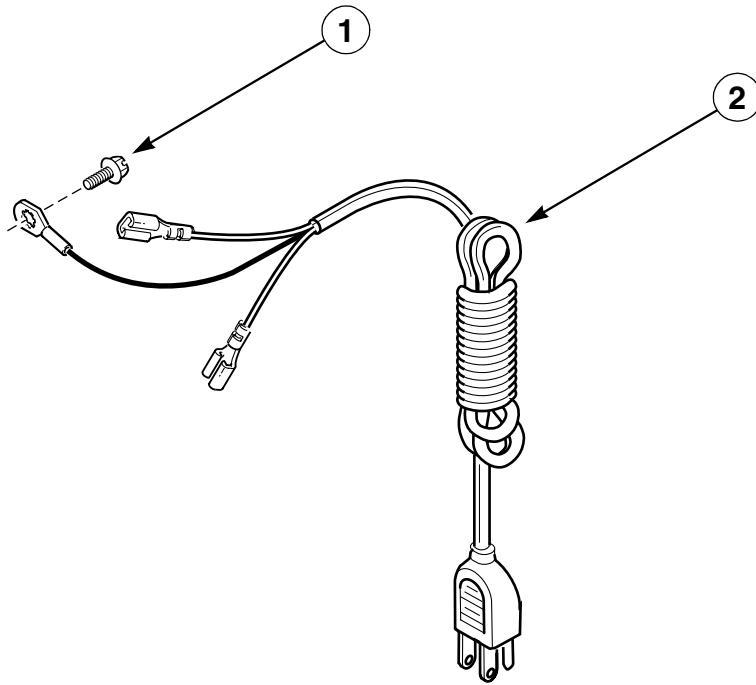

* Add letter to designate color: **L - Almond** **W - White** **H - Harvest Gold**

N/A – Part no longer available

Wire Terminals

W430P

Wire Terminals

REF	PART NO.	DESCRIPTION	COMMENTS
1	32746	Molex Housing	Right
	34123	Molex Housing	Left
2	00188	Molex Terminal	Used for 1 or 2 wire application
3	504034	Wire Clip	
4	00234	Terminal and Housing Assembly	1/4 inch terminal
5	00116	Terminal	Male
6	23041	Terminal Block	
7	26708	Terminal Block	
8	00117	Terminal	Female
9	26301	Terminal Block Receptacle	
10	26302	Terminal Block Plug	
11	00183	Amp Terminal	2 wire
12	00180	Amp Terminal	1 wire
13	00165	Insulated Spade Terminal	3/16 inch
14	00115	Lock-In Spade Terminal	
15	90789	Connector	
16	28856	Amp Housing	
17	00214	Barrel Insulated Spade Terminal	18 gauge
	00215	Barrel Insulated Spade Terminal	12 gauge
18	55881	Wire Tie	
19	51291	Wire Clip	
20	00223	Spade Terminal	1/4 inch; (1) 18 gauge wire
	00121	Spade Terminal	1/4 inch; (2) 18 gauge wires or (1) 12 gauge wire
21	00120	Right Angle Flag Terminal	
22	29673	Double Connector	
23	21091	Connector	
24	00113	Eyelet Terminal	1/4 inch ring
25	00111	Eyelet Terminal	Large shank; (2) 18 gauge wires
26	00110	Eyelet Terminal	Small shank; (1) 18 gauge wire
27	70210	Plastic Insulator	
28	00161	Ground Clip	

Wire Harnesses and Power Cord

W431P

Wire Harnesses and Power Cord

REF	PART NO.	DESCRIPTION	COMMENTS
1	52909	Ground Screw	
2	34458	Power Cord and Plug	

Special Tools

W417P

Special Tools

REF	PART NO.	DESCRIPTION	COMMENTS
1	321P4	Spring Hook	Use to remove centering springs from outer tub
2	242P4	Brake Spring Installer	Use to install brake spring
3	306P4	Hex Wrench	Use to remove hex locknut from washtub hub