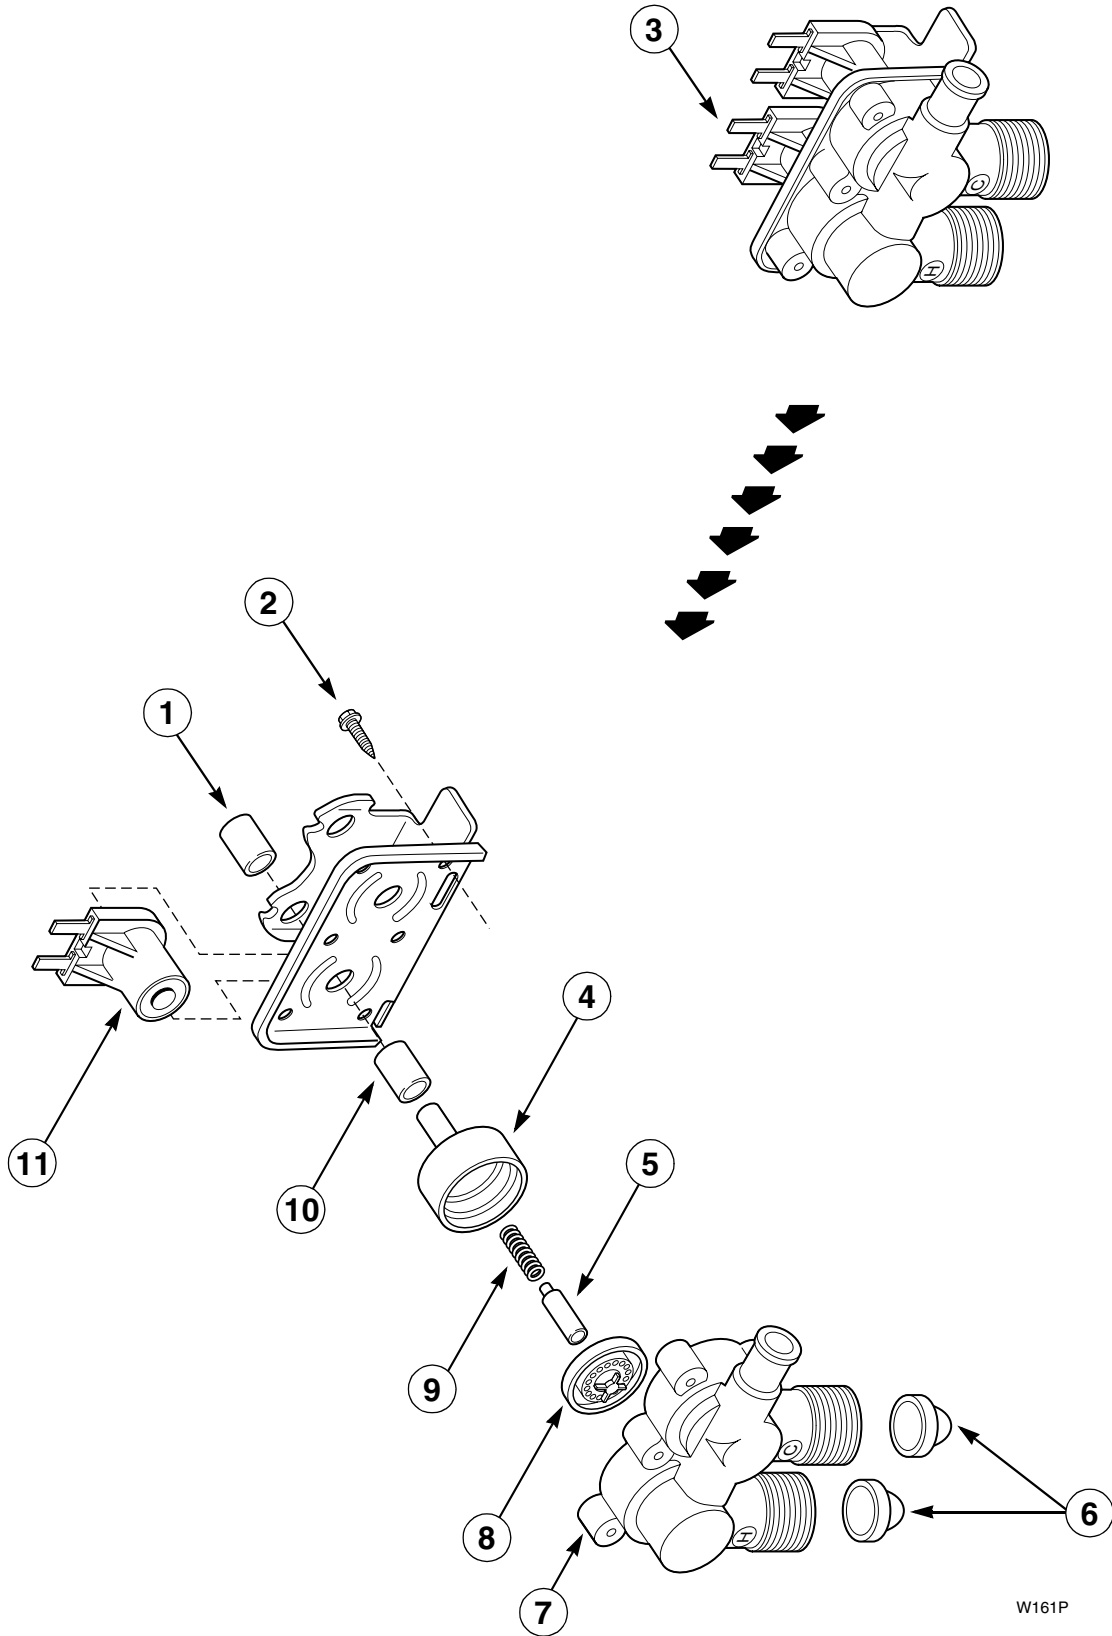

Mixing Valve Assembly

Eaton Company

W161P

Mixing Valve Assembly

Eaton Company

REF	PART NO.	DESCRIPTION	COMMENTS
1	24128	Sleeve	Long; N/A
2	25817C	Screw	N/A
3	33930	Mixing Valve Assembly	
4	24130	Armature Guide	N/A
5	24132	Armature	N/A
6	F270200	Inlet Screen	
7	24159	Valve Body	Yellow; N/A
8	24134	Diaphragm	N/A
9	24131	Spring	N/A
10	24129	Sleeve	Short; N/A
11	33930A	Solenoid	

N/A – Part no longer available