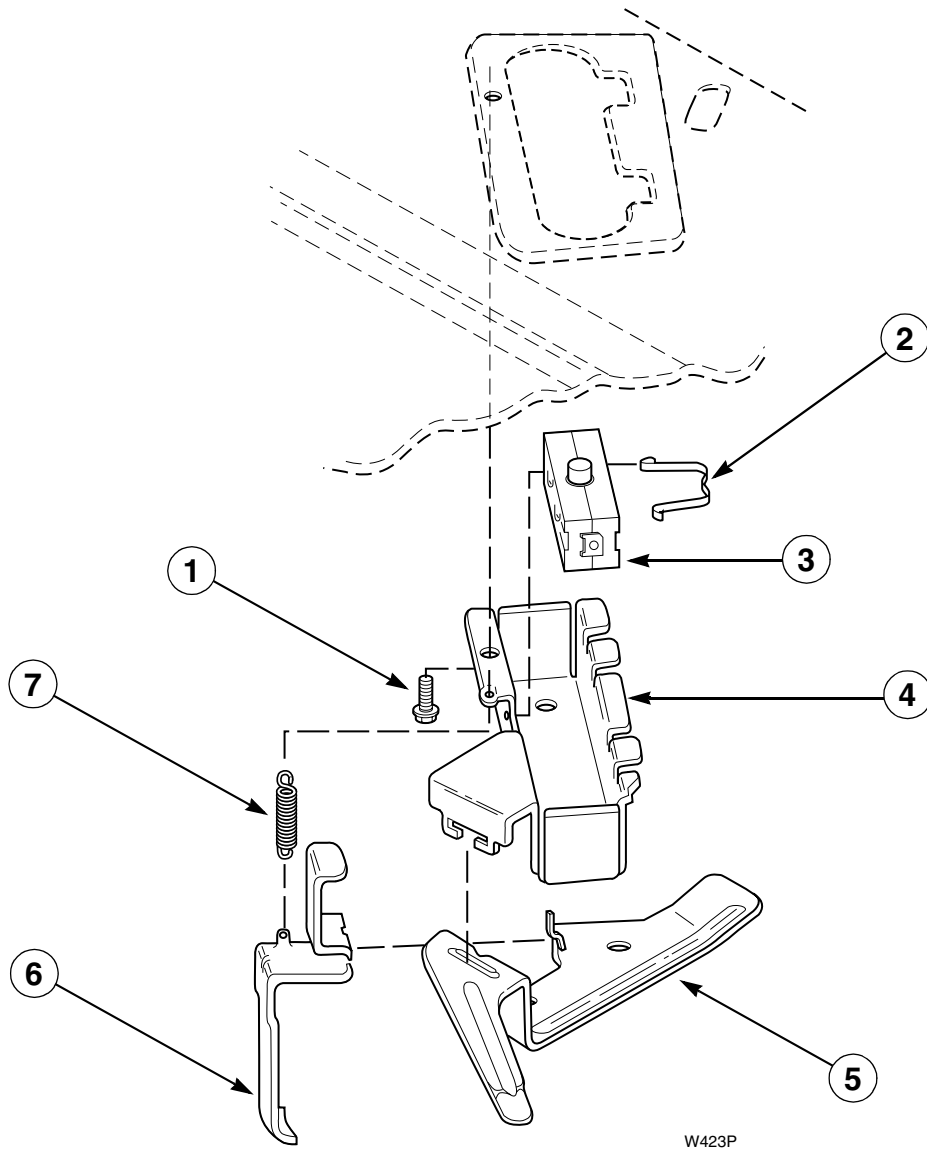

Door and Out-Of-Balance Switch

W423P

Door and Out-Of-Balance Switch

REF	PART NO.	DESCRIPTION	COMMENTS
1	23962	Screw	
2	33433	Clip	
3	33445	Switch	
4	36497P	Switch Holder	
5	33441	Actuator Arm	
6	33442	Lever	
7	33443	Spring