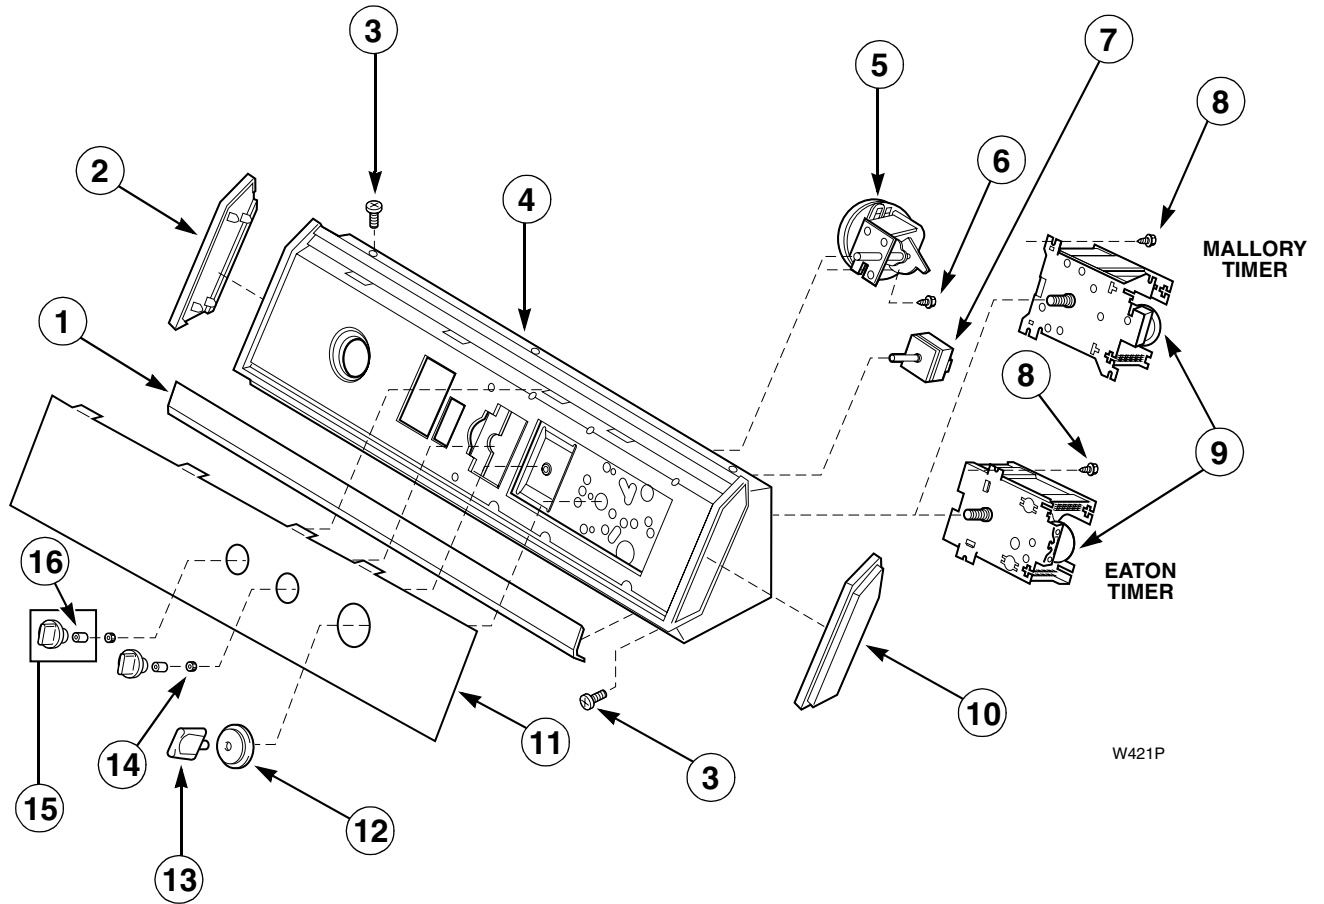

Graphic Panel, Control Hood and Controls

Models AA5421, AA5420, NA4821, AWM551 and AWM531

Graphic Panel, Control Hood and Controls

Models AA5421, AA5420, NA4821, AWM551 and AWM531

REF	PART NO.	DESCRIPTION	COMMENTS
1	33123R	Trim Strip	Models AWM551 and AWM531
2	31249	End Cap	Left
3	31752	Screw	Use with black hood
	32993	Screw	Use with gray hood
4	31735	Control Hood Assembly	Models AA5421, AA5420, NA4821 and AWM551
	34215	Control Hood Assembly	Model AWM531; N/A
5	31266	Pressure Switch	
6	31260	Screw	
7	32189	Temperature Switch	Models AWM551 and AWM531
	28118	Temperature Switch	All other models
8	23962	Screw	
9	32039	Timer	Models AWM551 and AWM531
	31239	Timer	All other models
10	31248	End Cap	Right
11	32726	Graphic Panel	Model AA5421; N/A
	33013	Graphic Panel	Model AA5420; N/A
	32667	Graphic Panel	Model NA4821; N/A
	33656	Graphic Panel	Model AWM551; N/A
	33734	Graphic Panel	Model AWM531
12	31279	Timer Knob Skirt	Models AA5421, AA5420 and NA4821
	33817	Timer Knob Skirt	Model AWM551
	33818	Timer Knob Skirt	Model AWM531
13	31281	Timer Knob	Models AA5421, AA5420 and NA4821
	33897	Timer Knob	Model AWM551
	33898W	Timer Knob	Model AWM531
14	57584	Nut	
15	31286	Control Knob Assembly	Models AA5421, AA5420 and NA4821
	33610	Control Knob Assembly	Model AWM551
	33688	Control Knob Assembly	Model AWM531
16	10519	Clip	N/A

N/A – Part no longer available