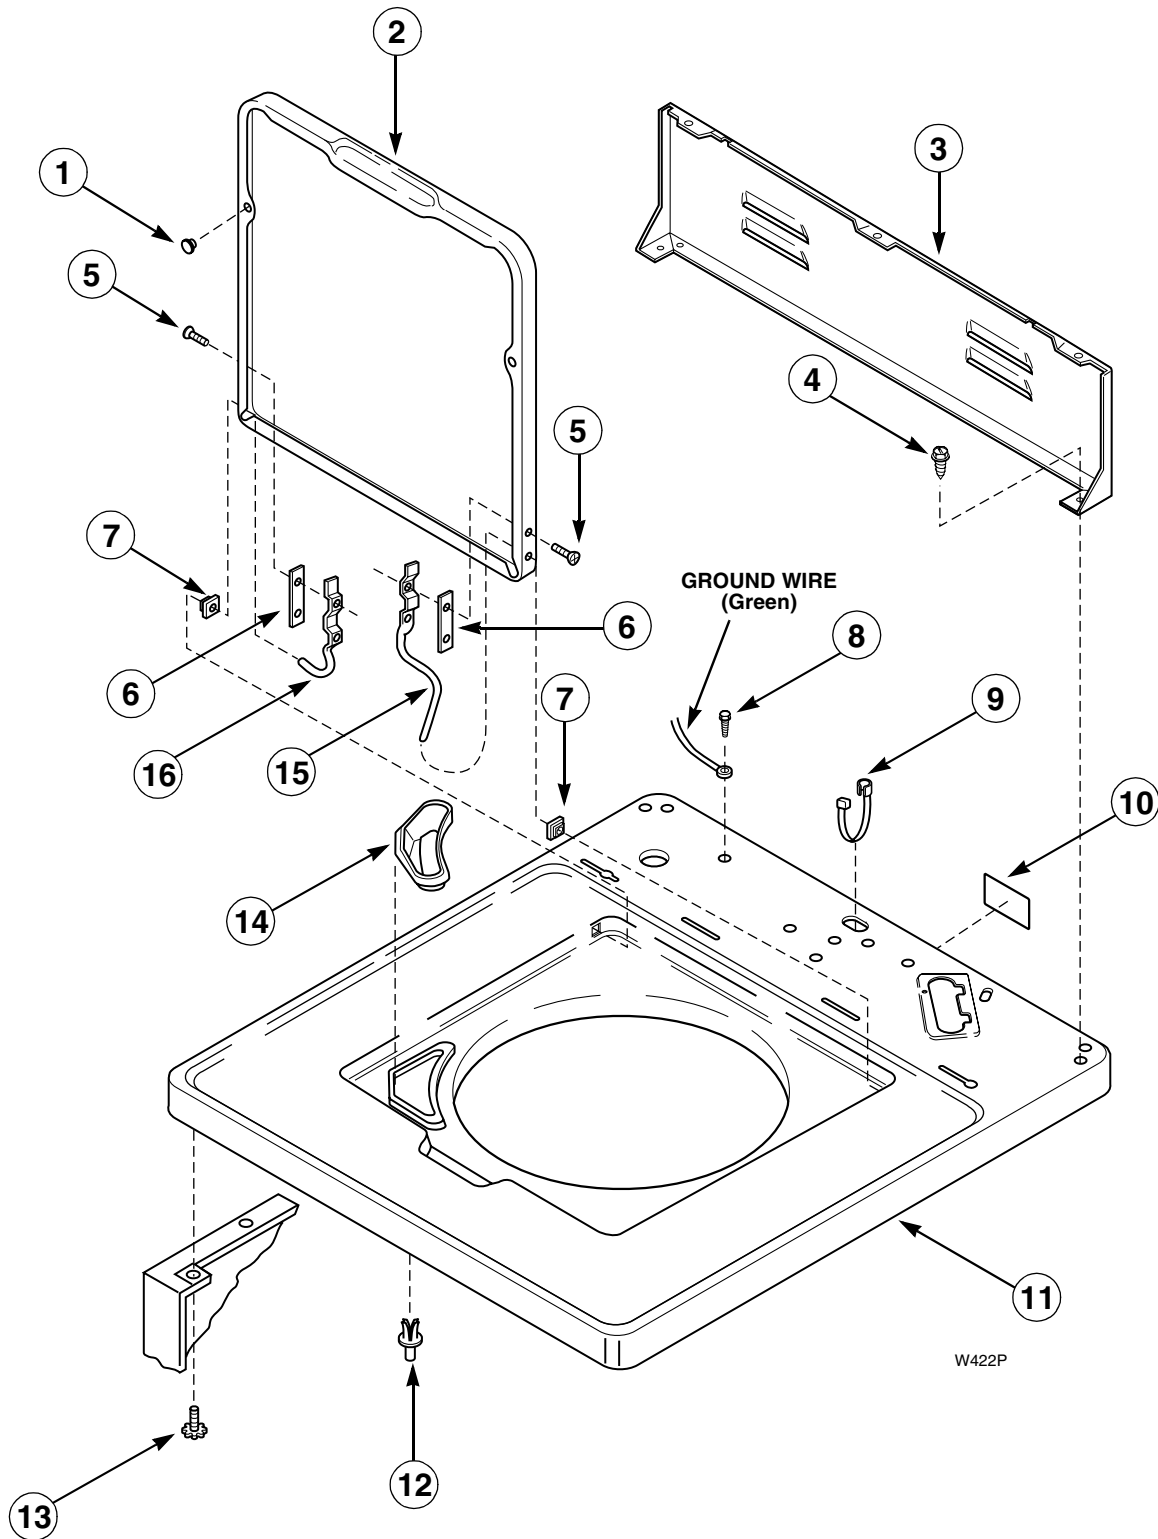

Cabinet Top, Loading Door and Control Hood Rear Panel

Cabinet Top, Loading Door and Control Hood Rear Panel

REF	PART NO.	DESCRIPTION	COMMENTS
1	21685	Bumper	
2	33541*	Loading Door	Timer models; N/A in Harvest Gold
	34199*	Loading Door	Electronic models
3	37782	Control Hood Rear Panel	
4	23962	Screw	
5	34337	Screw	
6	34338	Gasket	
7	33446	Bushing	
8	52909	Screw	
9	38384	Strain Relief	
10	24903	Sticker	
11	33451*P	Cabinet Top	N/A in Harvest Gold
12	56534	Rivet	
13	33562	Screw and Lockwasher	
14	34776	Bleach Dispenser	
15	36437	Hinge	Right
16	36438	Hinge	Left

* Add letter to designate color: L - Almond   W - White   H - Harvest Gold

N/A – Part no longer available