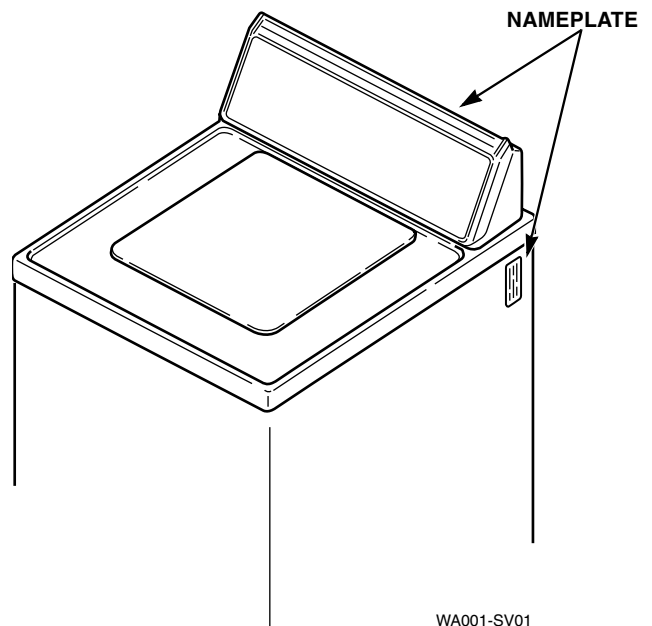

Parts Ordering Information

If literature or replacement parts are required, contact the source from whom the machine was purchased or contact Alliance Laundry Systems LLC at (920) 748-3950 for the name and address of the nearest authorized parts distributor.

For technical assistance, call (920) 748-3121.

Nameplate Location

When calling or writing about your product, be sure to mention model and serial numbers. Model and serial numbers are located on nameplate(s) as shown.

WA001-SV01