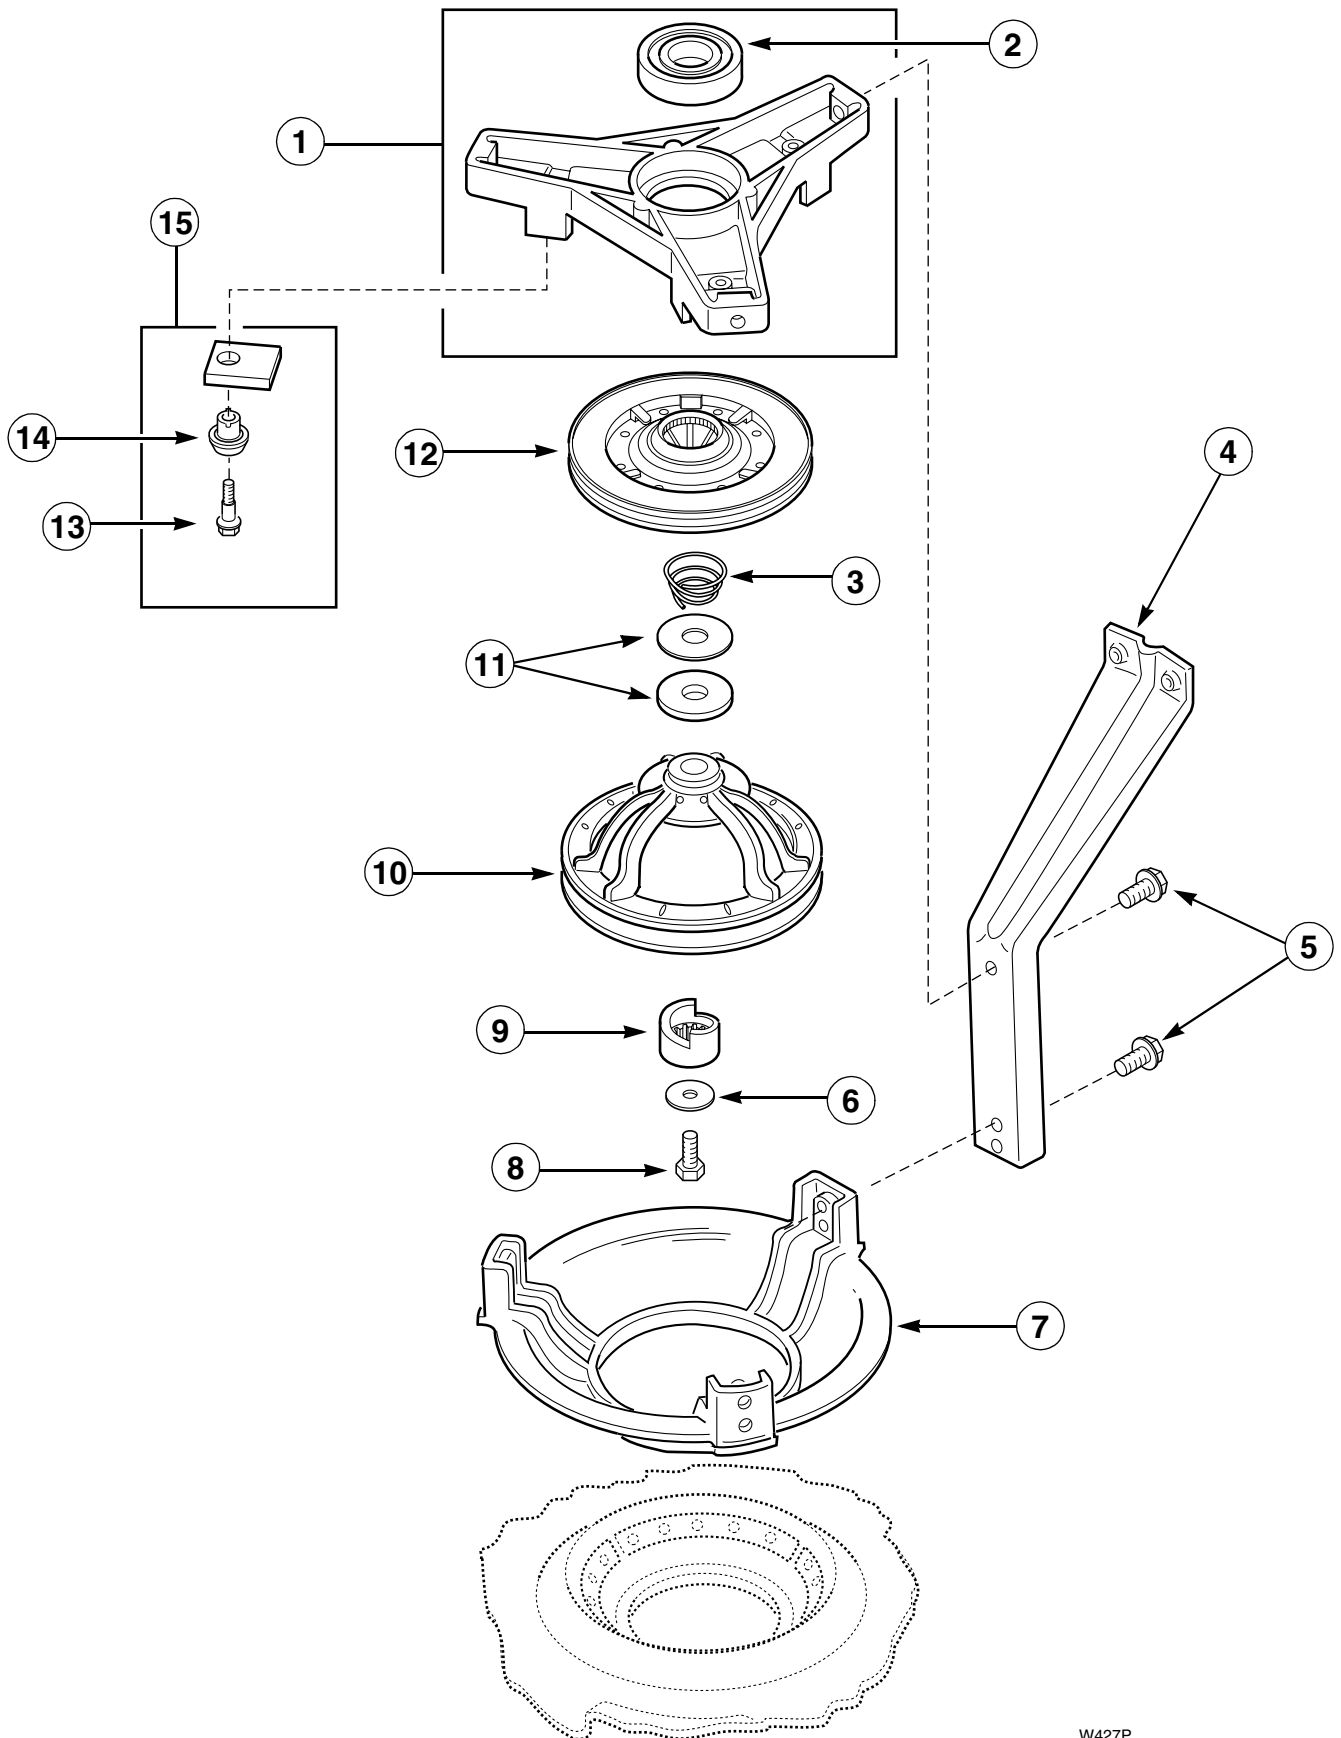

Bearing Housing, Brake, Pulley and Pivot Dome

W427P

Bearing Housing, Brake, Pulley and Pivot Dome

REF	PART NO.	DESCRIPTION	COMMENTS
1	35746	Bearing Housing Assembly	
2	28944R	Bearing	
3	33435	Spring	
4	27090	Support Leg	
5	35369	Screw	
6	26509	Washer	
7	27124	Pivot Dome	
8	27220	Screw	
9	27018	Helix	
10	34232P	Pulley Assembly	
11	32651	Washer	2 required
12	38505P	Brake Assembly	Includes item 15
13	26547	Shoulder Screw	
14	29993	Sleeve	
15	548P3	Brake Pad Kit	Includes 3 pads and 3 sleeves