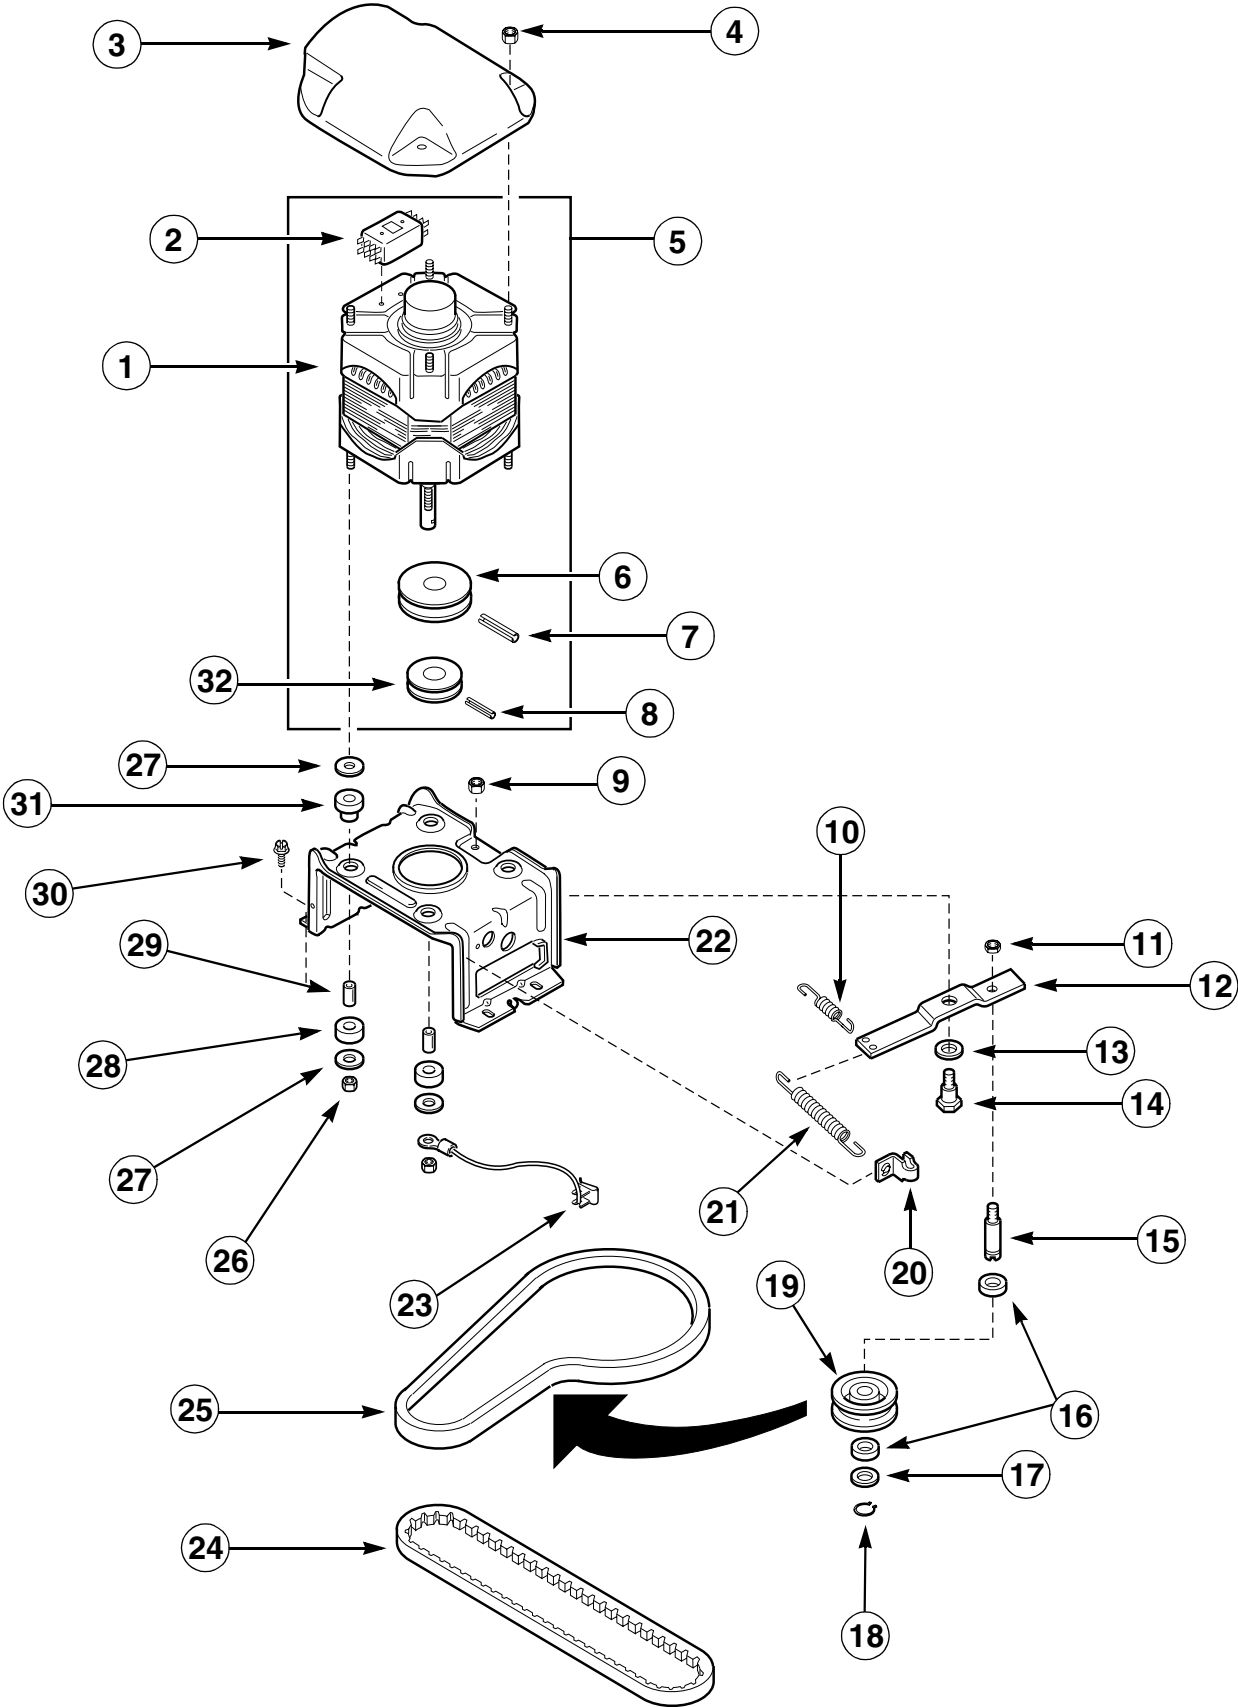

Motor, Mounting Bracket, Belts and Idler Assembly

W416P

Motor, Mounting Bracket, Belts and Idler Assembly

REF	PART NO.	DESCRIPTION	COMMENTS
	258P3	Capacitor Kit	For use in areas where low voltage exists
	20605	Hi-Temp Lube	Use on idler shaft
1	30897	Motor	1 speed; Must order 27658P Motor Assembly
	30895	Motor	2 speed; Must order 27179P Motor Assembly
2	24139	Motor Switch	For Emerson Motor No. 30895
	24140	Motor Switch	For Emerson Motor No. 30897
	30895A	Motor Switch	For General Electric Motor No. 30895
	30897AP	Motor Switch	For General Electric Motor No. 30897
3	27136	Motor Shield	
4	27201	Locknut	
5	27658P	Motor Assembly	1 speed
	27179P	Motor Assembly	2 speed
6	27171	Motor Pulley	
7	23750	Roll Pin	N/A
8	10416	Roll Pin	
9	52566	Locknut	
10	30620	Helper Spring	
11	28803	Locknut	
12	31054	Idler Lever	
13	81392	Washer	
14	27229	Shoulder Bolt	
15	28802	Idler Shaft	
16	29443	Felt Washer	
17	52549	Washer	Nylatron
18	23748	Retainer Ring	
19	28800	Idler Pulley	
20	28849	Clip	
21	37366	Spring	
22	28791	Motor Mounting Bracket	
23	00161	Ground Clip	
24	27155	Belt	Pump
25	28808	Belt	Agitate and spin
26	23604	Locknut	
27	03888	Washer	
28	01953	Rubber Motor Mount	Lower; N/A
29	27181	Spacer	N/A
30	503661	Screw	
31	01952A	Rubber Motor Mount	Upper; N/A
32	27104	Motor Pulley	Pump

N/A – Part no longer available