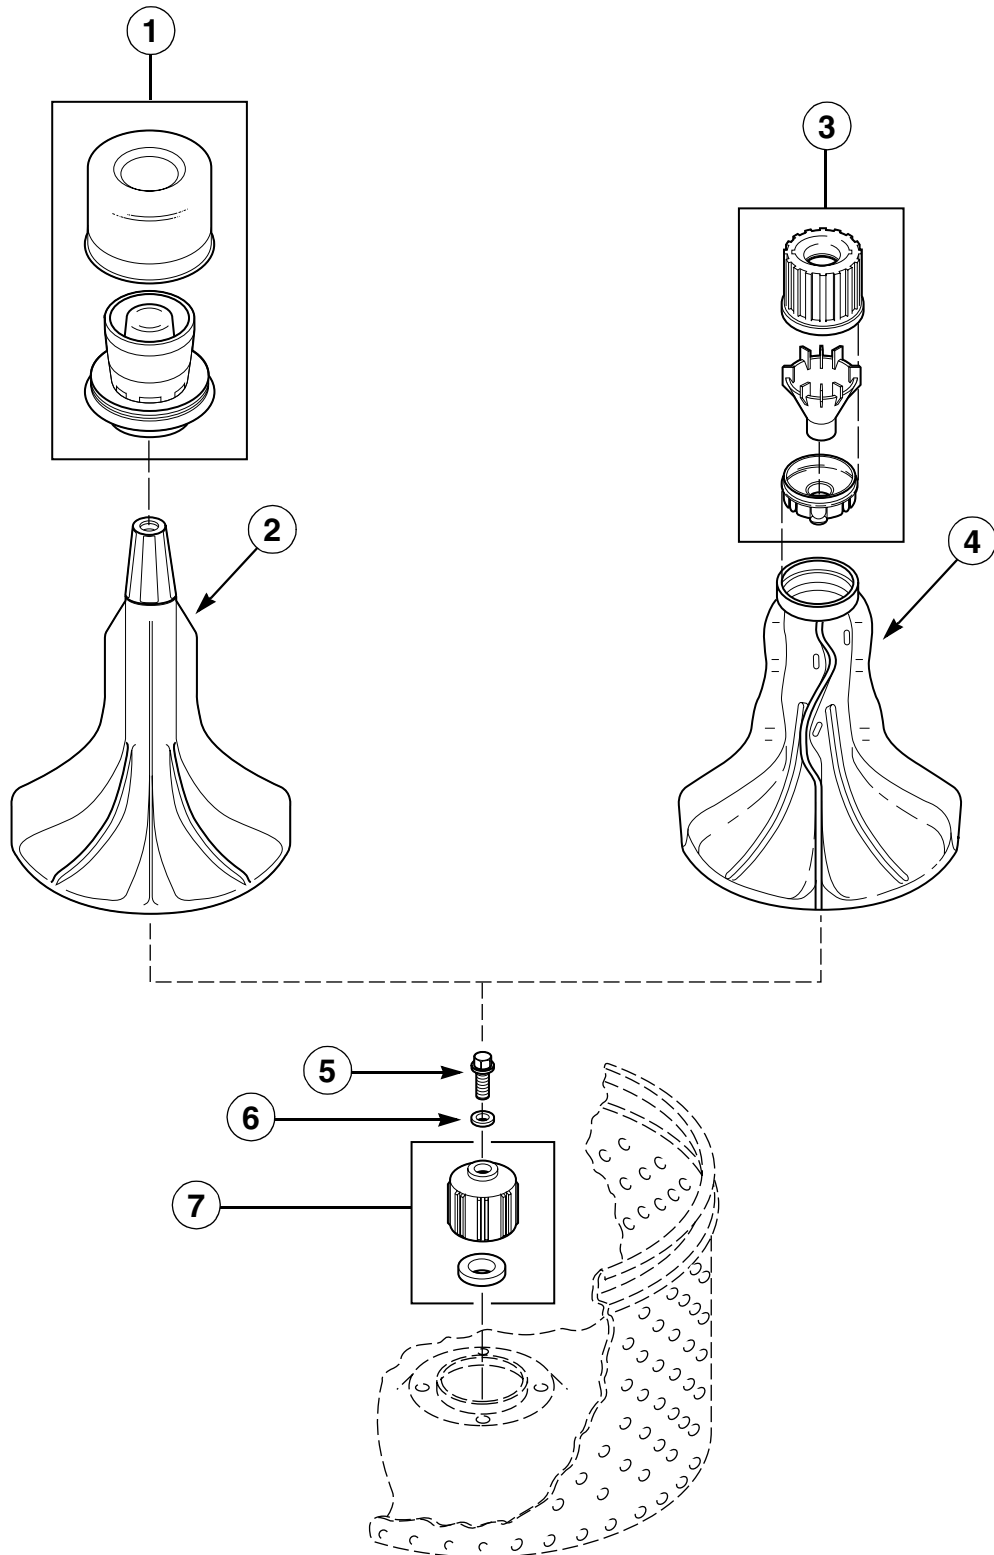

Agitator, Drive Bell and Seal Seat

W425P

Agitator, Drive Bell and Seal Seat

REF	PART NO.	DESCRIPTION	COMMENTS
1	33510	Fabric Softener Dispenser	Optional
2	33514	Agitator	Models AA4411, AA4410, NA3812, AA3410, AWM452, AWM432, AWM352, AWM351, AWM332, AWM331, AWM250 and AWM230
3	36542	Fabric Softener Dispenser	
4	33174	Agitator	Models NA8831, NA6821, AA5421, AA8431, AWE951, AWE931, AWE852, AA5420, AA9431, AWM551, AWM531, NA4821, AA6421, AWM651 and AWM631
5	39432	Screw	
6	36472	O-Ring Washer	
7	39508P	Drive Bell and Seal Seat Assembly	Includes items 5 and 6, and the seal head