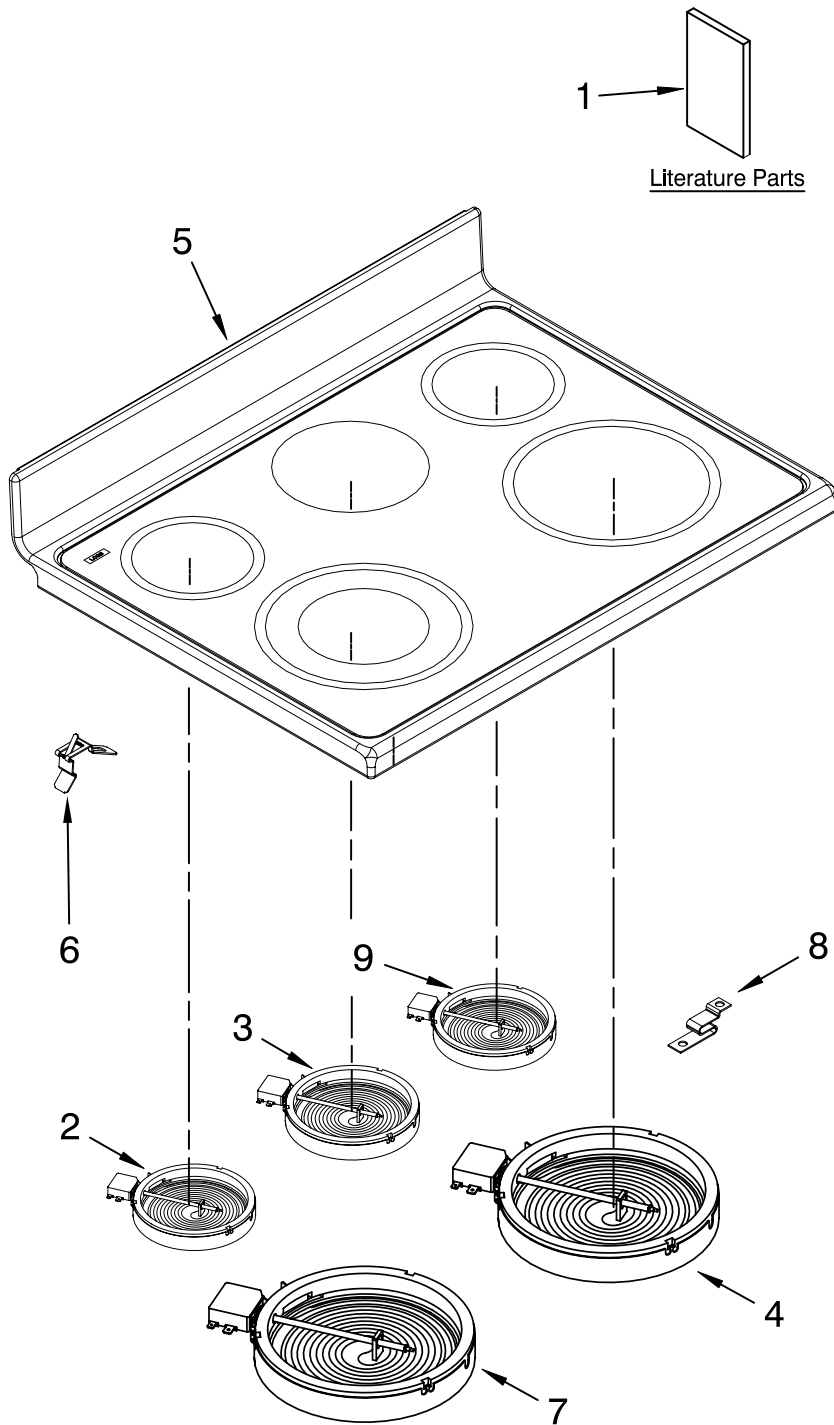

COOKTOP PARTS

For Models: MET8665XB00, MET8665XW00, MET8665XS00
 (Black) (White) (Stainless)

30" ELECTRIC FREESTANDING
 SELF CLEAN RANGE
 NON-CONVECT

Illus. No.	Part No.	DESCRIPTION
1	W10289536	Literature Parts Installation Instructions
	W10289539	Owners Manual
	W10311745	Tech Sheet
	9762761	Tips, Brochure Safe Cooking
2	8273994	1200W, LR
3	9762851	Element, Warm Zone (120V)
4	W10251107	3200W, RF
5	W10299101	Cooktop Black
	W10299103	White
6	W10225448	Spring-Element, Push-In
7	W10275048	3000/1400W, LF
8	W10260946	Support, Element
9	W10270604	700W, RR

FOR ORDERING INFORMATION REFER TO PARTS PRICE LIST

CONTROL PANEL PARTS

For Models: MET8665XB00, MET8665XW00, MET8665XS00
(Black) (White) (Stainless)

Illus. No.	Part No.	DESCRIPTION
1		Support, Backguard
	W10319109	Black, Left
	W10319111	Black, Right
	W10319110	White, Left
	W10319112	White, Right
2	3196068	Lens, Indicator
3		Console
	W10097280	Black
	W10097270	White
	W10097310	Stainless
4	7101P633-60	Screw

Illus. No.	Part No.	DESCRIPTION
5	W10206266	Electric, Control
6	7407P136-60	Light, Indicator
7		Knob
	W10294796	Black
	W10294794	White
8	7101P500-60	Screw
	W10294791	Stainless
9	W10299338	Shield, Wire
10		Switch, Infinite
	7450P011-60	LF
	7403P373-60	LR, RR
	W10295048	RF