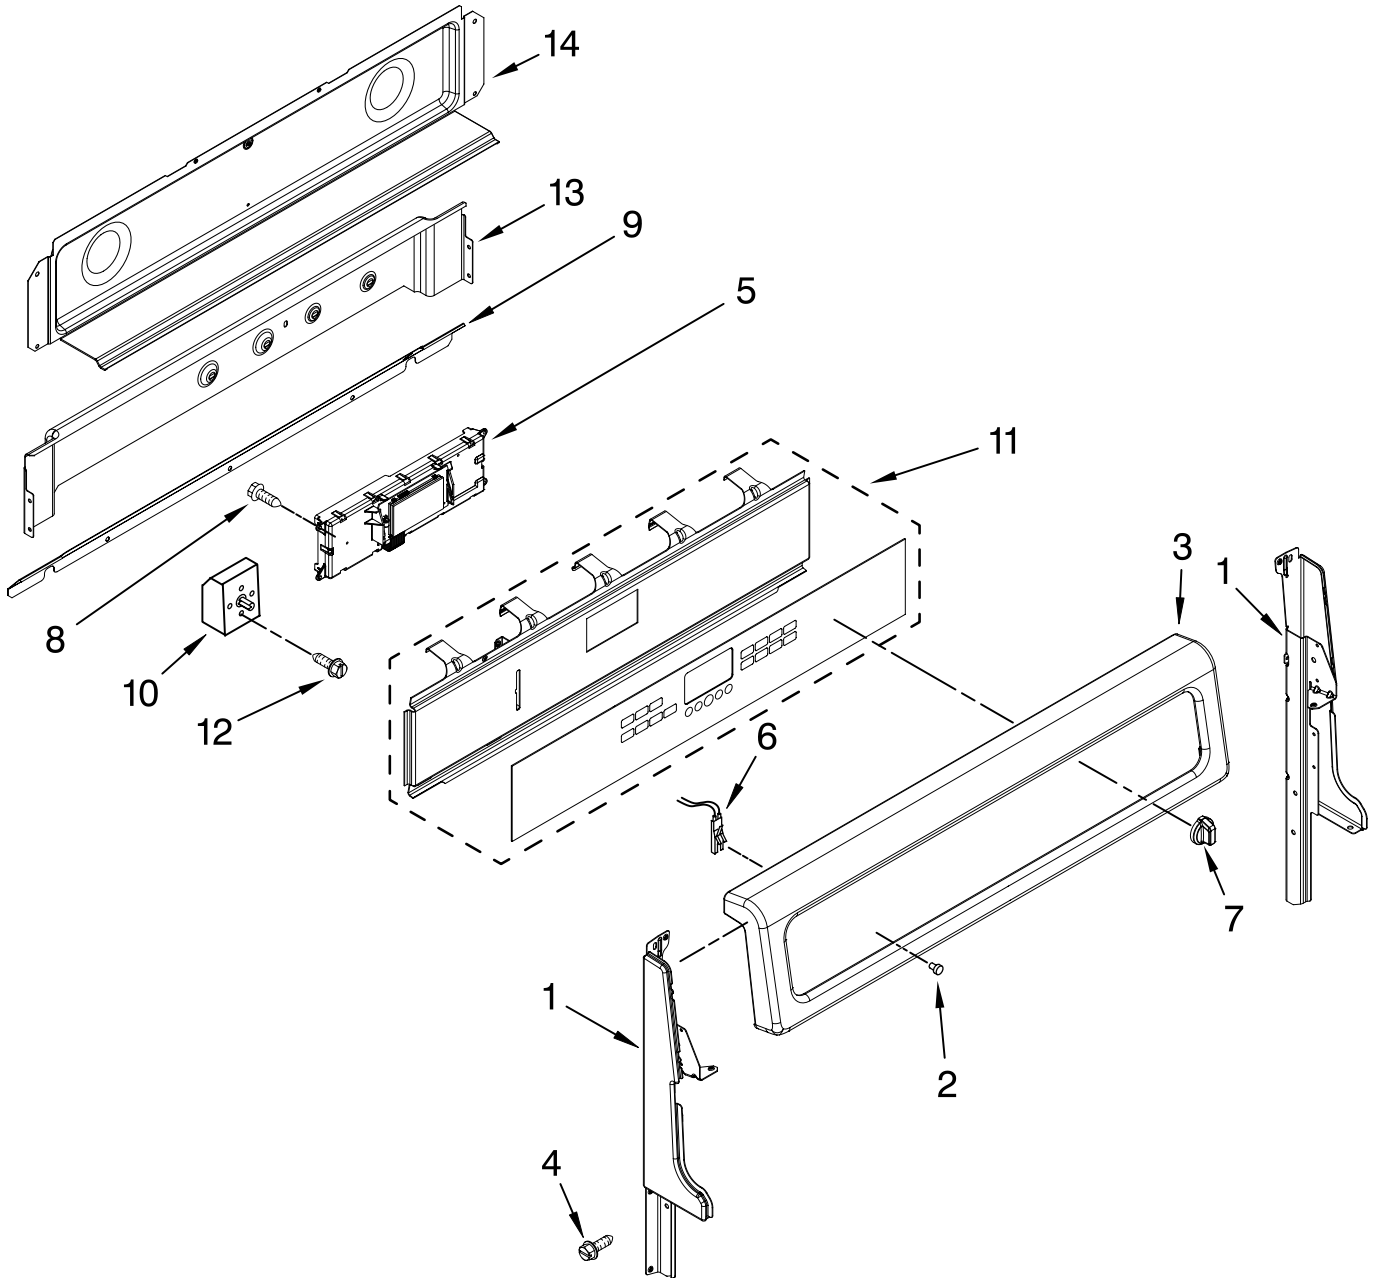

COOKTOP PARTS

For Models: MET8665XB00, MET8665XW00, MET8665XS00
 (Black) (White) (Stainless)

30" ELECTRIC FREESTANDING
 SELF CLEAN RANGE
 NON-CONVECT

Illus. No.	Part No.	DESCRIPTION
1	W10289536	Literature Parts Installation Instructions
	W10289539	Owners Manual
	W10311745	Tech Sheet
	9762761	Tips, Brochure Safe Cooking
2	8273994	1200W, LR
3	9762851	Element, Warm Zone (120V)
4	W10251107	3200W, RF
5	W10299101	Cooktop Black
	W10299103	White
6	W10225448	Spring-Element, Push-In
7	W10275048	3000/1400W, LF
8	W10260946	Support, Element
9	W10270604	700W, RR

FOR ORDERING INFORMATION REFER TO PARTS PRICE LIST

CONTROL PANEL PARTS

For Models: MET8665XB00, MET8665XW00, MET8665XS00
(Black) (White) (Stainless)

Illus. No.	Part No.	DESCRIPTION
1		Support, Backguard
	W10319109	Black, Left
	W10319111	Black, Right
	W10319110	White, Left
	W10319112	White, Right
2	3196068	Lens, Indicator
3		Console
	W10097280	Black
	W10097270	White
	W10097310	Stainless
4	7101P633-60	Screw