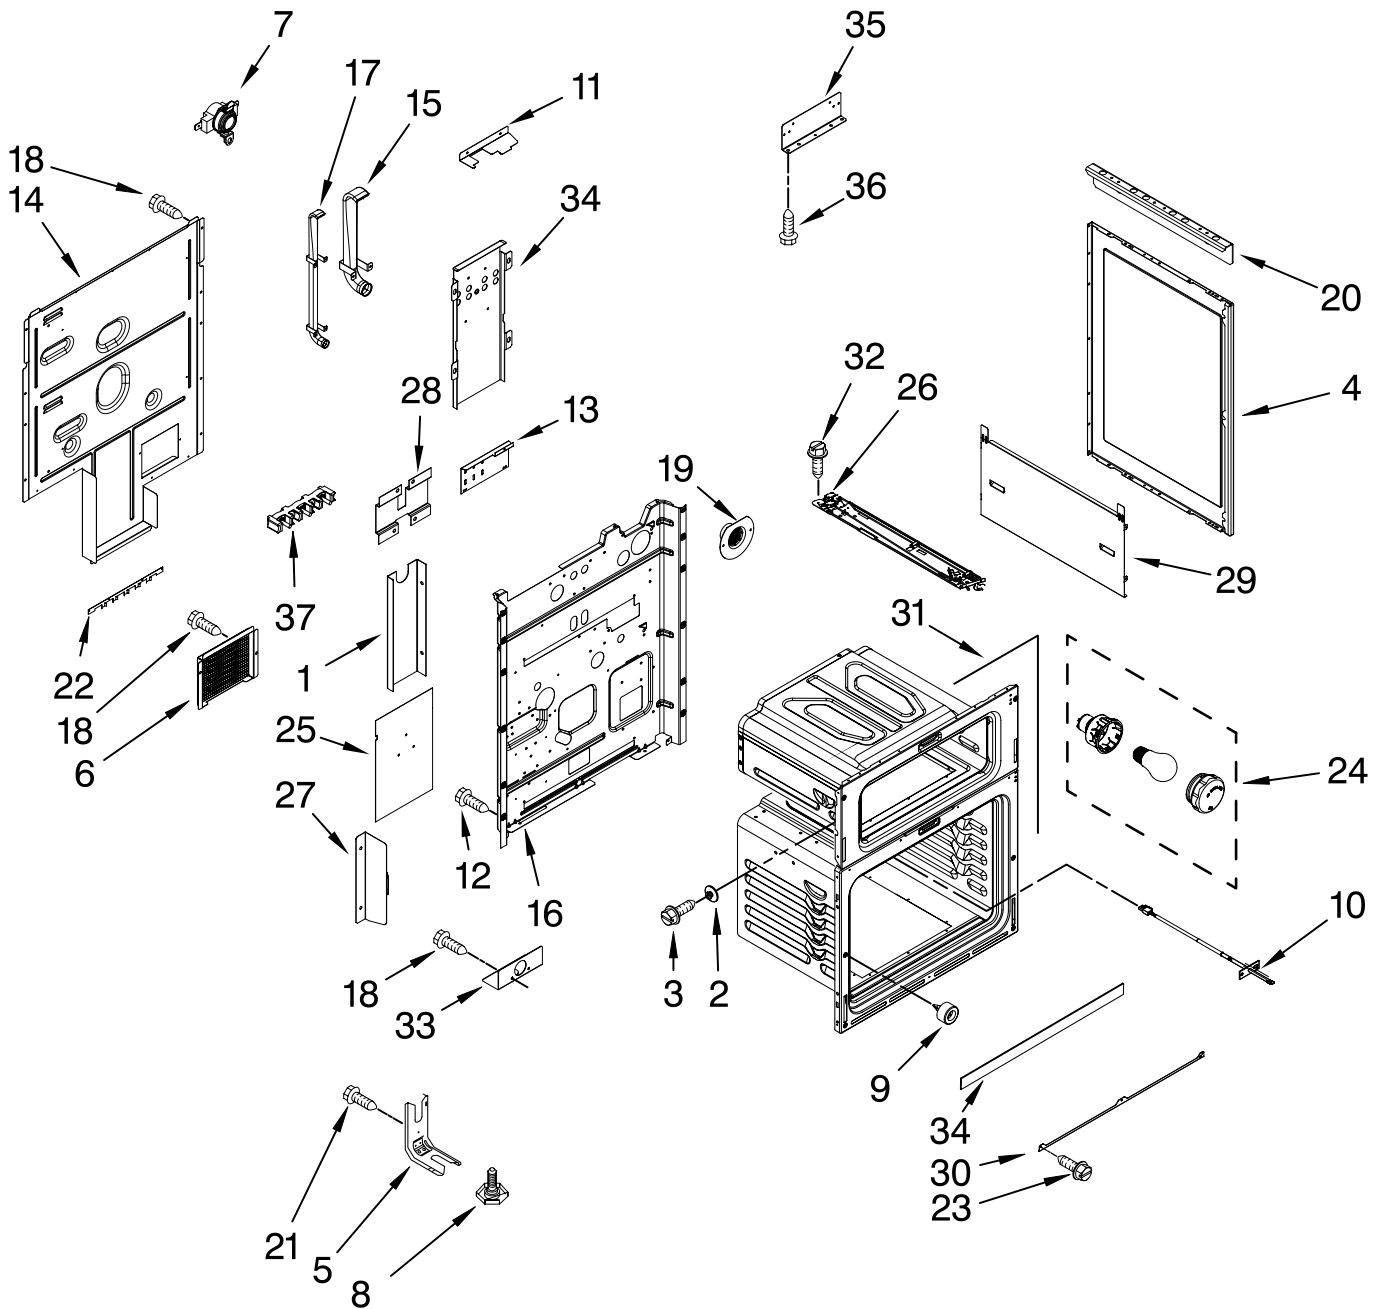

CHASSIS PARTS

For Models: MET8665XB00, MET8665XW00, MET8665XS00
(Black) (White) (Stainless)

FOR ORDERING INFORMATION REFER TO PARTS PRICE LIST

CHASSIS PARTS

For Models: MET8665XB00, MET8665XW00, MET8665XS00
(Black) (White) (Stainless)

Illus. No.	Part No.	DESCRIPTION	Illus. No.	Part No.	DESCRIPTION	Illus. No.	Part No.	DESCRIPTION
1	W10332459	Shield, Heat	16	W10260583	Back, Main	31		Gasket, Oven Door
2	W10237689	Spacer, Side Panel	17	W10323793	Tube, Vent (Lower)		W10337392	Upper
3	W10267456	Screw, Shoulder Panel, Side	18	4449743	Screw		W10269069	Lower
4	W10260942	Black (2)	19	W10322408	Adapter (Vent Tube)	32	7101P375-60	Screw (Door Lock)
	W10260943	White (2)	20	W10319087	Bracket, End Post Support	33	W10190166	Bracket, Pwr Sply
5	3801F656-51	Bracket, Anti-Tip	21	7101P485-60	Screw	34	W10261388	Bracket, Terminal
6	W10312612	Cover, Access (Terminal Block)	22	8036P012-60	Shield, Pwr Cord	35	W10328265	Bracket, Support (Spark Module)
7	7403P899-60	Switch, Hi-Limit (170 F/280 F)	23	7101P633-60	Screw	36	7101P635-60	Screw
8	7101P507-60	Foot, Leveler (4)	24	W10323374	Assembly, Light	37	7401P039-60	Block, Terminal
9	W10105790	Screw, Bumper	25	W10311987	Shield, Cord (RH)	INSULATION		
10	7430P044-60	Probe, Sensor	26	W10341088	Lock, Door		W10271637	Insulation, Floor
11	W10268559	Cover, Lower Wire	27	W10268560	Cover, Wire Lower RH			Insulation, Upper
12	7101P426-60	Screw	28	7003P104-60	Insulator, Heat Shield		W10308393	Wrapper
13	W10332449	Shield, Cord	29	W10253471	Shield, Side Insul		W10322111	Back (Full Length) Insulation, Lower
14	W10261386	Cover, Main Wire	30	W10299886	Trim, Kickplate		W10204079	Middle
15	W10337391	Tube, Vent (Upper)					W10204085	Main Front Strip

FOR ORDERING INFORMATION REFER TO PARTS PRICE LIST