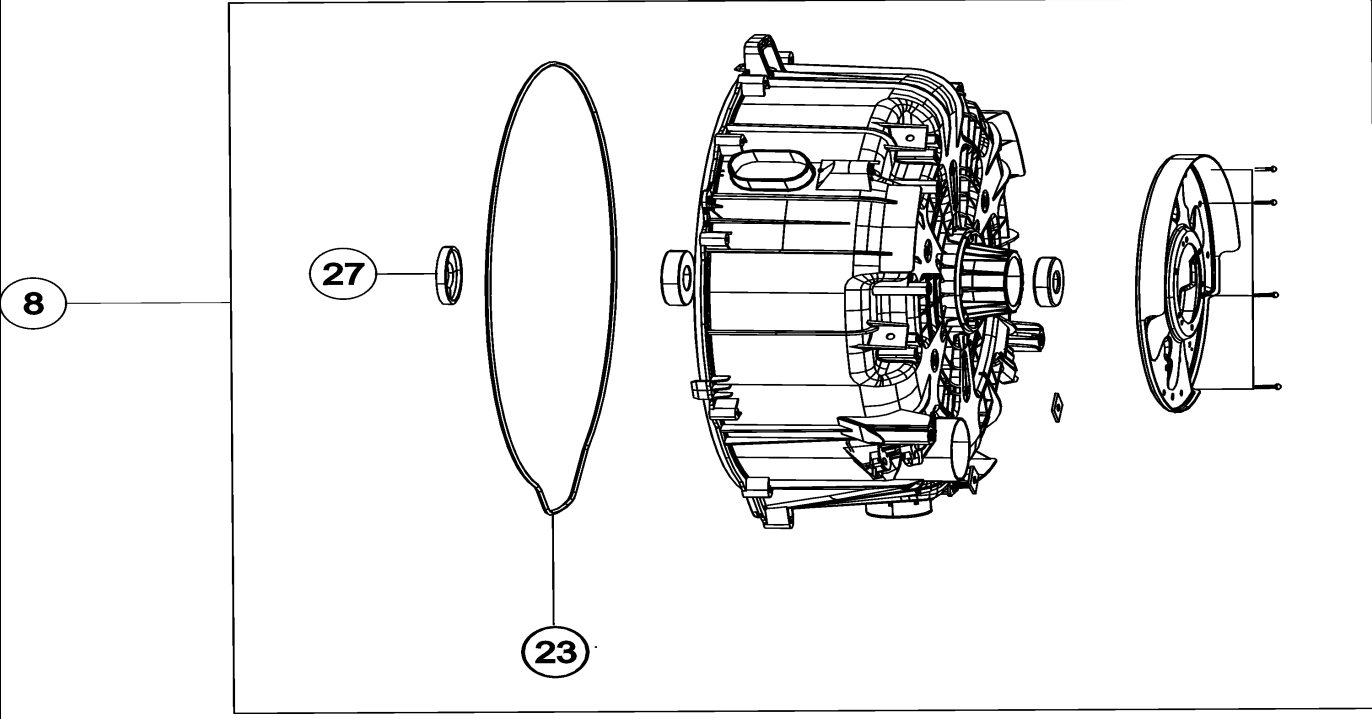

Section: TUB BACK

Model: MAH9700AWM

Section: TUB BACK

No.	Part No.	Description	Series	Qty
1	34001268	BOLT-ETC	10	6
2	34001147	BOLT/SCREW-PUMP BRACKET	10	4
3	34001269	MOTOR-DRUM	10	1
4	34001271	NUT-HEX	10	1
5	34001272	WASHER-PLAIN	10	1
6	34001273	WASHER-SPRING	10	1
7	34001274	SPRING-HANGER	10	2
8	34001316	ASSY-S TUB BACK SVC	10	1
9	34001313	BRACKET-TUB (B)	10	1
10	34001251	SCREW-TAPPING	10	1
11	34001232	SCREW-TAPPING	10	1
12	34001148	BOLT-HEX	10	2
13	34001272	WASHER-PLAIN	10	2
14	34001161	CLIP-HOSE	10	1
15	34001290	BRACKET - HEATER	10	1
16	34001229	WIRE TIE - VINYL	10	1
17	34001289	CLAMPER-HOSE	10	1
18	34001291	CABLE CLAMP	10	1
19	34001292	DAMPER-SHOCK	10	2
20	34001293	HOSE-O.F.	10	1
21	34001294	HOSE-DRAIN	10	1
22	34001295	HOSE-O.F. (1)	10	1
23	34001296	PACKING-TUB	10	1
24	34001297	BAND-RING	10	1
25	34001298	BAND-RING	10	1
26	34001310	SEAL-OIL	10	1

*Color Code (-)=Not Shown #=Series, Serial Prefix or Run No., N=Not Available