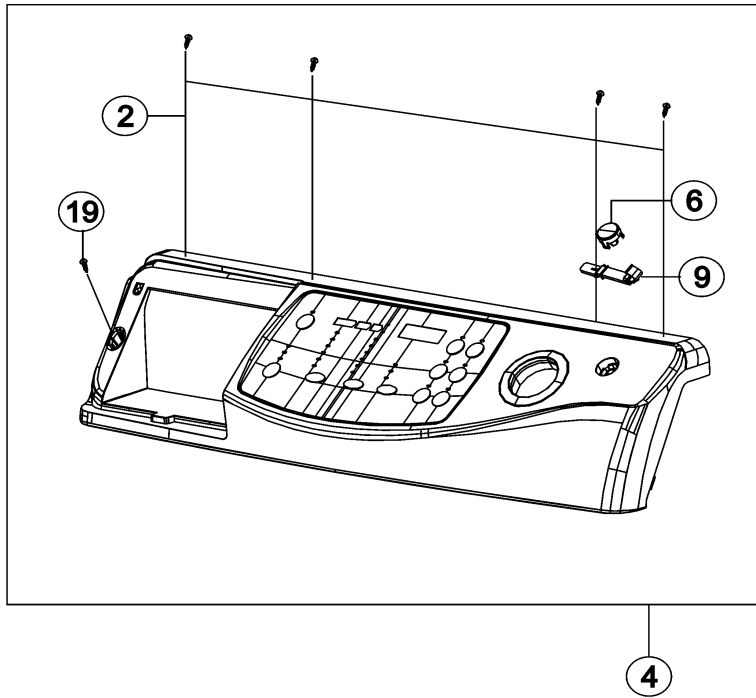

Section: CONTROL PANEL

Model: MAH9700AWM

LW11-177

Section: CONTROL PANEL

No.	Part No.	Description	Series	Qty
1	34001231	SCREW-TAPPING	10	5
2	34001232	SCREW-TAPPING	10	4
3	34001387	KNOB-ENCODER (PLATINUM)	10	1
4	34001386	ASSY-PANEL CONTROL (PLATINUM)	10	1
5	34001383	ASSY-S. PANEL-DRAWER (PLATINUM)	10	1
6	34001385	BUTTON-PUSH (PLATINUM)	10	1
7	34001250	SCREW-TAPTITE	10	4
8	34001232	SCREW-TAPPING	10	1
9	34001279	LEVER-POWER	10	1
10	34001492	PCB-MAH9700 (SERIES 17) DNO	17	1
10	12002635	CONTROL PCB ASSY - COMPLETE SU	10	1
10	34001445	CONTROL BOARD ASSY SU	11	1
10	34001471	Service Assy PCB Part-9700 SU	16	1
10	34001485	HARNESS, WIRE DNO	17	1
10	34001497	CONTROL BOARD (SERIES 18)	18	1
10	34001484	PCB (MEMS) SENSOR DNO	17	1
11	34001249	HOSE-DRAWER	10	1
12	34001208	CLAMP-HOSE	10	4
13	34001131	VALVE-WATER (HOT)	10	1
14	34001248	WATER VALVE (3 WAY)	10	1
15	34001245	HOUSING-DRAWER (L)	10	1
16	34001282	ASSY-S. BODY DRAWER	10	1
17	34001239	GUIDE-LIQUID	10	1
18	34001240	CAP-RINSE	10	1
19	34001383	ASSY-S. PANEL-DRAWER (PLATINUM)	10	1
20	34001384	HANDLE-DRAWER (PLATINUM)	10	1
21	34001284	ASSY-S HOUSING DRAWER	10	1