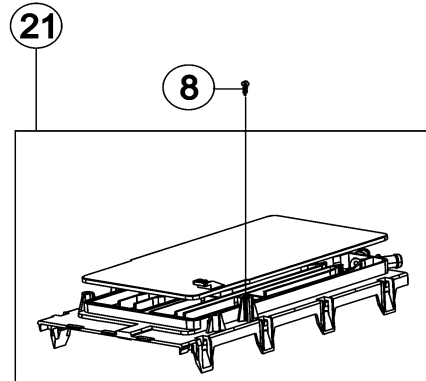

Section: CONTROL PANEL

Model: MAH9700AWM

LW11-177

Section: CONTROL PANEL

No.	Part No.	Description	Series	Qty
1	34001231	SCREW-TAPPING	10	5
2	34001232	SCREW-TAPPING	10	4
3	34001387	KNOB-ENCODER (PLATINUM)	10	1
4	34001386	ASSY-PANEL CONTROL (PLATINUM)	10	1
5	34001383	ASSY-S. PANEL-DRAWER (PLATINUM)	10	1
6	34001385	BUTTON-PUSH (PLATINUM)	10	1
7	34001250	SCREW-TAPTITE	10	4
8	34001232	SCREW-TAPPING	10	1
9	34001279	LEVER-POWER	10	1
10	34001492	PCB-MAH9700 (SERIES 17) DNO	17	1
10	12002635	CONTROL PCB ASSY - COMPLETE SU	10	1
10	34001445	CONTROL BOARD ASSY SU	11	1
10	34001471	Service Assy PCB Part-9700 SU	16	1
10	34001485	HARNESS, WIRE DNO	17	1
10	34001497	CONTROL BOARD (SERIES 18)	18	1
10	34001484	PCB (MEMS) SENSOR DNO	17	1
11	34001249	HOSE-DRAWER	10	1
12	34001208	CLAMP-HOSE	10	4
13	34001131	VALVE-WATER (HOT)	10	1
14	34001248	WATER VALVE (3 WAY)	10	1
15	34001245	HOUSING-DRAWER (L)	10	1
16	34001282	ASSY-S. BODY DRAWER	10	1
17	34001239	GUIDE-LIQUID	10	1
18	34001240	CAP-RINSE	10	1
19	34001383	ASSY-S. PANEL-DRAWER (PLATINUM)	10	1
20	34001384	HANDLE-DRAWER (PLATINUM)	10	1
21	34001284	ASSY-S HOUSING DRAWER	10	1