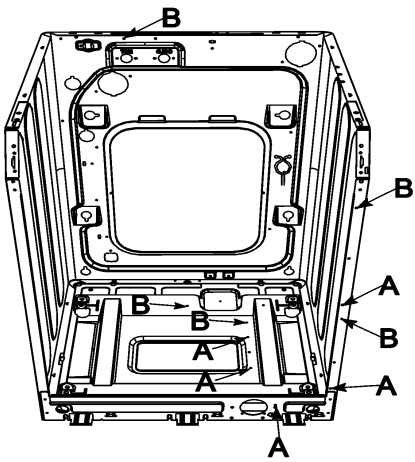

Section: CABINET

Model: MAH9700AWM

A: 41 B: 25