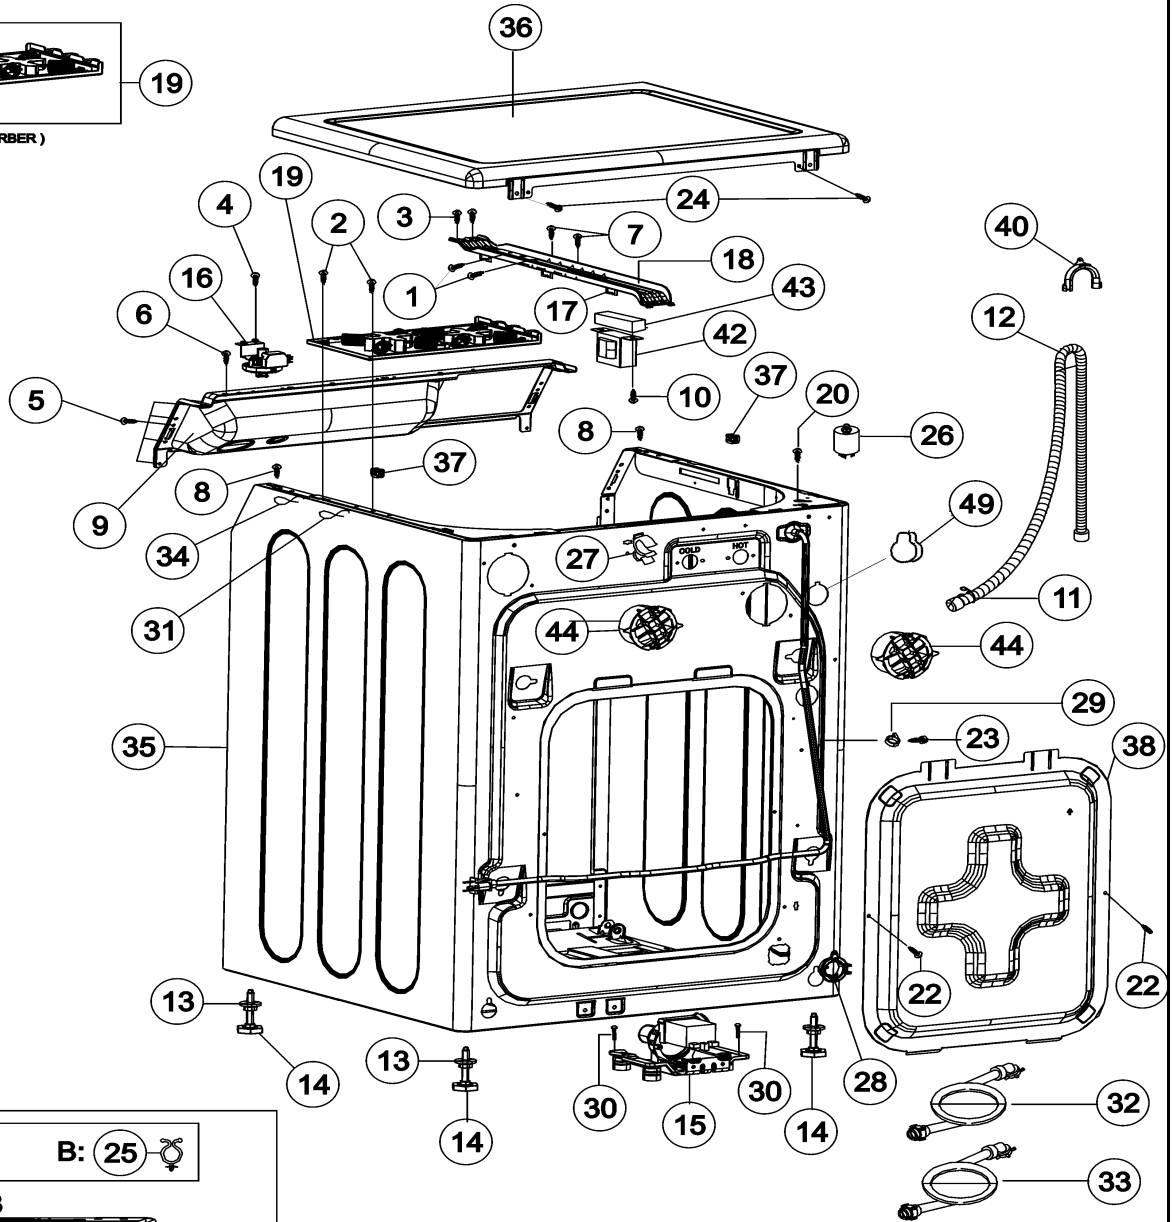

39

Section: CABINET

Model: MAH9700AWM

Section: CABINET

No.	Part No.	Description	Series	Qty
1	34001252	SCREW-TAPPING	10	2
2	34001252	SCREW-TAPPING	10	2
3	34001252	SCREW-TAPPING	10	2
4	34001252	SCREW-TAPPING	10	1
5	34001252	SCREW-TAPPING	10	6
6	34001252	SCREW-TAPPING	10	1
7	34001232	SCREW-TAPPING	10	2
8	34001317	SCREW-SPECIAL	10	2
9	34001318	FRAME-PLATE-(U) CABINET	10	1
10	34001231	SCREW-TAPPING	10	1
11	34001161	CLIP-HOSE	10	1
12	34001095	ASSY-HOSE DRAIN	10	1
13	34001389	NUT-HEXAGON FLANGE	10	1
14	34001341	LEG-RUBBER	10	1
15	34001320	ASSY-PUMP DRAIN	10	1
16	34001324	ASSY-SENSOR PRESSURE	10	2
17	34001325	HOLDER-WIRE SADDLE	10	3
18	34001326	GUIDE-WIRE	10	1
19	34001327	DVA	10	1
20	34001252	SCREW-TAPPING	10	1
21	34001340	ASSY-S PUMP	10	1
22	34001252	SCREW-TAPPING	10	2
23	34001232	SCREW-TAPPING	10	1
24	34001328	SCREW-HEX	10	2
25	34001329	CABLE CLAMP	10	5
26	34001330	FILTER-EMI	10	1
27	34001331	CLAMPER HOSE	10	1
28	34001200	GUIDE-HOSE	10	1
28	34001500	GUIDE HOSE	19	1
29	34001299	CLAMPER HOSE	10	1
30	34001388	BOLT-HEX	10	3
31	34001229	WIRE TIE - VINYL	10	1
32	34001089	ASSY-HOSE WATER (HOT)	10	1
33	34001094	ASSY-HOSE WATER (COLD)	10	1
34	34001229	WIRE TIE - VINYL	10	1
35	34001391	ASSY-FRAME (CABINET-PLATINUM)	10	1
36	34001390	COVER-TOP (PLATINUM)	10	1
37	34001097	GUIDE-SPRING - WASHER ONLY	10	2
38	34001338	ASSY-COVER BACK	10	1
39	34001337	ASSY-FIXER TUB	10	4
40	34001336	HOSE-HANGER	10	1
41	35001004	HOLDER-WIRE (RETAINER/CLIP)	10	3
41	34001501	HOLDER WIRE	19	3
42	34001333	TRANS-REACTORV	10	1
43	34001334	BRACKET-HEATER	10	1
44	34001335	ASSY-CAP O.F.	10	2
45	34001322	VALVE-CHECK	10	1
46	34001321	BRACKET-PUMP	10	1
47	34001232	SCREW-TAPPING	10	1
48	34001323	CUSHION-PUMP	10	3
49	34001395	CAP-FIXER	10	1

*Color Code (-)=Not Shown #=Series, Serial Prefix or Run No., N=Not Available