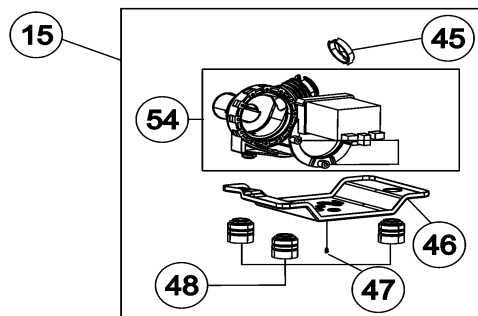

(ASSY-PUMP DRAIN)