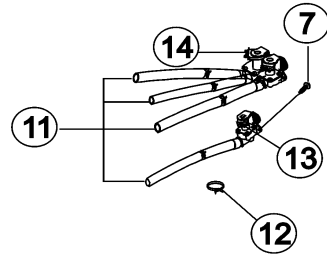

WASHER

Repair Parts List

MODEL NUMBER

MAH9700AWM

When requesting service or ordering parts, always provide the following information:

- Product Type
- Part Number
- Model Number
- Part Description

MAYTAG®

©2005 Maytag Services

Section: CONTROL PANEL

Model: MAH9700AWM

LW11-177

Section: CONTROL PANEL

No.	Part No.	Description	Series	Qty
1	34001231	SCREW-TAPPING	10	5
2	34001232	SCREW-TAPPING	10	4
3	34001387	KNOB-ENCODER (PLATINUM)	10	1
4	34001386	ASSY-PANEL CONTROL (PLATINUM)	10	1
5	34001383	ASSY-S. PANEL-DRAWER (PLATINUM)	10	1
6	34001385	BUTTON-PUSH (PLATINUM)	10	1
7	34001250	SCREW-TAPTITE	10	4
8	34001232	SCREW-TAPPING	10	1
9	34001279	LEVER-POWER	10	1
10	34001492	PCB-MAH9700 (SERIES 17) DNO	17	1
10	12002635	CONTROL PCB ASSY - COMPLETE SU	10	1
10	34001445	CONTROL BOARD ASSY SU	11	1
10	34001471	Service Assy PCB Part-9700 SU	16	1
10	34001485	HARNESS, WIRE DNO	17	1
10	34001497	CONTROL BOARD (SERIES 18)	18	1
10	34001484	PCB (MEMS) SENSOR DNO	17	1
11	34001249	HOSE-DRAWER	10	1
12	34001208	CLAMP-HOSE	10	4
13	34001131	VALVE-WATER (HOT)	10	1
14	34001248	WATER VALVE (3 WAY)	10	1
15	34001245	HOUSING-DRAWER (L)	10	1
16	34001282	ASSY-S. BODY DRAWER	10	1
17	34001239	GUIDE-LIQUID	10	1
18	34001240	CAP-RINSE	10	1
19	34001383	ASSY-S. PANEL-DRAWER (PLATINUM)	10	1
20	34001384	HANDLE-DRAWER (PLATINUM)	10	1
21	34001284	ASSY-S HOUSING DRAWER	10	1

*Color Code (-)=Not Shown #=Series, Serial Prefix or Run No., N=Not Available

Section: SUPPLEMENTAL INFORMATION

No.	Part No.	Description	Series	Qty
1	34001319	ASSY-WIRE HARNESS	10	1
2	34001204	POWER CORD	10	1
3	16026736	TECH SHT, DOM WASHER	10	1
4	34001223	BOLT-SPANER	10	1
5	35001266	RISER SERVICE KIT	11	1
5 N	35001209	RISER - 27" - PLATINUM	10	1
6	34001395	CAP-FIXER	10	1
7	34001134	ASSY-FIXER TUB	10	5
8	W10126689	MANUAL, USE & CARE	15	1