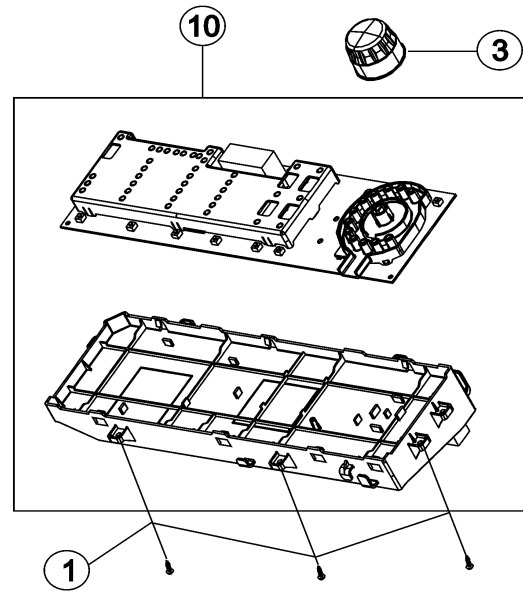

WASHER

Repair Parts List

MODEL NUMBER

MAH9700AWM

When requesting service or ordering parts, always provide the following information:

- Product Type
- Part Number
- Model Number
- Part Description

MAYTAG®

©2005 Maytag Services

Section: CONTROL PANEL

Model: MAH9700AWM

LW11-177

Section: CONTROL PANEL

No.	Part No.	Description	Series	Qty
1	34001231	SCREW-TAPPING	10	5
2	34001232	SCREW-TAPPING	10	4
3	34001387	KNOB-ENCODER (PLATINUM)	10	1
4	34001386	ASSY-PANEL CONTROL (PLATINUM)	10	1
5	34001383	ASSY-S. PANEL-DRAWER (PLATINUM)	10	1
6	34001385	BUTTON-PUSH (PLATINUM)	10	1
7	34001250	SCREW-TAPTITE	10	4
8	34001232	SCREW-TAPPING	10	1
9	34001279	LEVER-POWER	10	1
10	34001492	PCB-MAH9700 (SERIES 17) DNO	17	1
10	12002635	CONTROL PCB ASSY - COMPLETE SU	10	1
10	34001445	CONTROL BOARD ASSY SU	11	1
10	34001471	Service Assy PCB Part-9700 SU	16	1
10	34001485	HARNESS, WIRE DNO	17	1
10	34001497	CONTROL BOARD (SERIES 18)	18	1
10	34001484	PCB (MEMS) SENSOR DNO	17	1
11	34001249	HOSE-DRAWER	10	1
12	34001208	CLAMP-HOSE	10	4
13	34001131	VALVE-WATER (HOT)	10	1
14	34001248	WATER VALVE (3 WAY)	10	1
15	34001245	HOUSING-DRAWER (L)	10	1
16	34001282	ASSY-S. BODY DRAWER	10	1
17	34001239	GUIDE-LIQUID	10	1
18	34001240	CAP-RINSE	10	1
19	34001383	ASSY-S. PANEL-DRAWER (PLATINUM)	10	1
20	34001384	HANDLE-DRAWER (PLATINUM)	10	1
21	34001284	ASSY-S HOUSING DRAWER	10	1