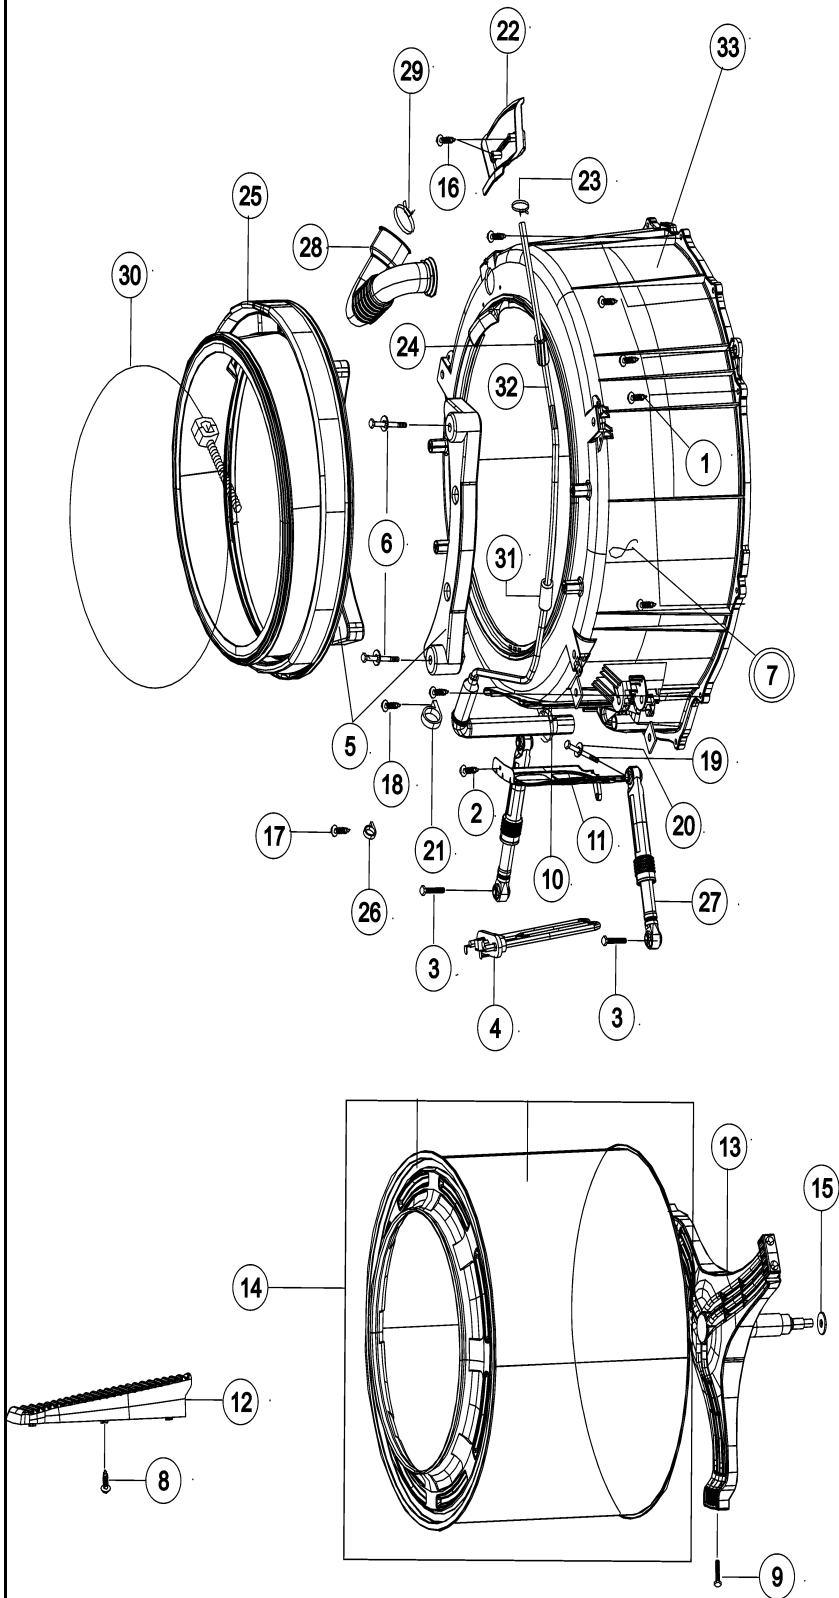

Section: TUB FRONT

Model: MAH9700AWM

LW13-81

Section: TUB FRONT

No.	Part No.	Description	Series	Qty
1	34001267	SCREW-TAPPING	10	6
2	34001232	SCREW-TAPPING	10	1
3	34001147	BOLT/SCREW-PUMP BRACKET	10	4
4	34001270	HEATER	10	1
5	34001276	WEIGHT-BALANCER (F)	10	2
6	34001158	ASSY-BOLT	10	4
7	34001229	WIRE TIE - VINYL	10	2
8	34001251	SCREW-TAPPING	10	3
9	34001277	BOLT-FLANGE	10	6
10	34001315	CLAMPER HOSE	10	1
11	34001314	BRACKET-TUB (F)	10	1
12	34001287	DRUM-LIFTER	10	3
13	34001288	ASST-FLANGE SHAFT	10	1
14	34001312	ASSY-S DRUM	10	1
14	34001461	SPINNER	12	1
15	34001311	WASHER-WAVE	10	1
16	34001251	SCREW-TAPPING	10	2
17	34001232	SCREW-TAPPING	10	1
18	34001232	SCREW-TAPPING	10	1
19	34001148	BOLT-HEX	10	2
20	34001272	WASHER-PLAIN	10	2
21	34001299	CLAMPER HOSE	10	1
22	34001300	GUIDE-WATER	10	1
23	34001169	SPRING-CLAMP	10	1
24	34001301	SPONGE-HOSE AIR	10	1
25	34001302	DOOR-DIAPHRAGM	10	1
26	34001291	CABLE CLAMP	10	1
27	34001303	DAMPER-SHOCK	10	2
28	34001304	HOSE-DRAWER TUB	10	1
29	34001305	BAND-RING	10	1
30	34001306	ASSY-CLAMP DIAPHGRAM	10	1
31	34001307	SPONGE-HARNESS	10	2
32	34001308	HOSE-RESSURE	10	1
33	34001309	ASSY-SEMI TUB FRONT	10	1

*Color Code (-)=Not Shown #=Series, Serial Prefix or Run No., N=Not Available