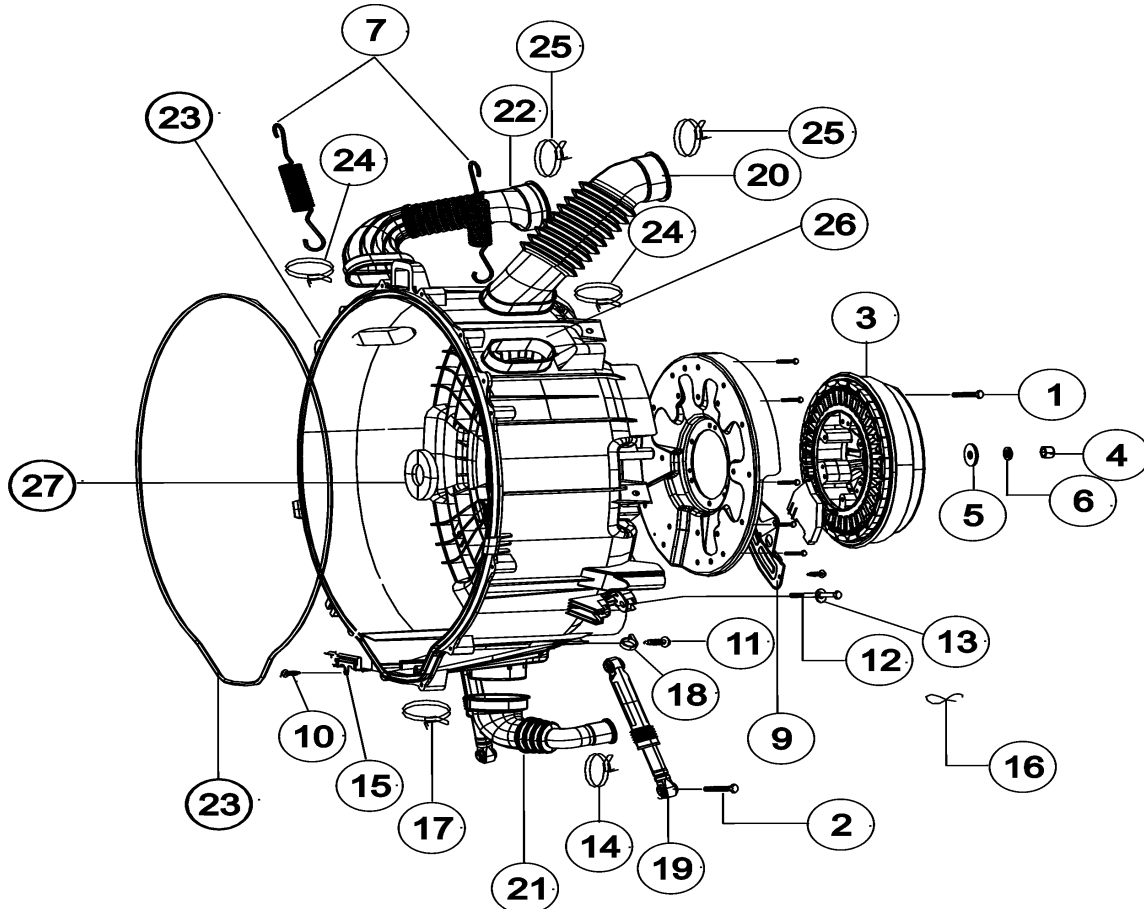

Section: TUB BACK

Model: MAH9700AWM

Section: TUB BACK

No.	Part No.	Description	Series	Qty
1	34001268	BOLT-ETC	10	6
2	34001147	BOLT/SCREW-PUMP BRACKET	10	4
3	34001269	MOTOR-DRUM	10	1
4	34001271	NUT-HEX	10	1
5	34001272	WASHER-PLAIN	10	1
6	34001273	WASHER-SPRING	10	1
7	34001274	SPRING-HANGER	10	2
8	34001316	ASSY-S TUB BACK SVC	10	1
9	34001313	BRACKET-TUB (B)	10	1
10	34001251	SCREW-TAPPING	10	1
11	34001232	SCREW-TAPPING	10	1
12	34001148	BOLT-HEX	10	2
13	34001272	WASHER-PLAIN	10	2
14	34001161	CLIP-HOSE	10	1
15	34001290	BRACKET - HEATER	10	1
16	34001229	WIRE TIE - VINYL	10	1
17	34001289	CLAMPER-HOSE	10	1
18	34001291	CABLE CLAMP	10	1
19	34001292	DAMPER-SHOCK	10	2
20	34001293	HOSE-O.F.	10	1
21	34001294	HOSE-DRAIN	10	1
22	34001295	HOSE-O.F. (1)	10	1
23	34001296	PACKING-TUB	10	1
24	34001297	BAND-RING	10	1
25	34001298	BAND-RING	10	1
26	34001310	SEAL-OIL	10	1

*Color Code (-)=Not Shown #=Series, Serial Prefix or Run No., N=Not Available