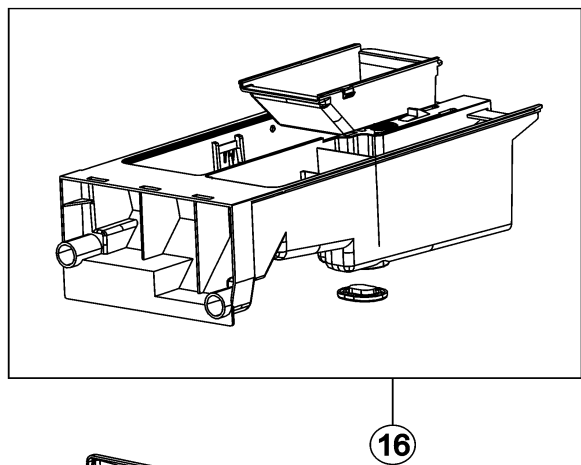

Section: CONTROL PANEL

Model: MAH9700AWM

LW11-177

Section: CONTROL PANEL

No.	Part No.	Description	Series	Qty
1	34001231	SCREW-TAPPING	10	5
2	34001232	SCREW-TAPPING	10	4
3	34001387	KNOB-ENCODER (PLATINUM)	10	1
4	34001386	ASSY-PANEL CONTROL (PLATINUM)	10	1
5	34001383	ASSY-S. PANEL-DRAWER (PLATINUM)	10	1
6	34001385	BUTTON-PUSH (PLATINUM)	10	1
7	34001250	SCREW-TAPTITE	10	4
8	34001232	SCREW-TAPPING	10	1
9	34001279	LEVER-POWER	10	1
10	34001492	PCB-MAH9700 (SERIES 17) DNO	17	1
10	12002635	CONTROL PCB ASSY - COMPLETE SU	10	1
10	34001445	CONTROL BOARD ASSY SU	11	1
10	34001471	Service Assy PCB Part-9700 SU	16	1
10	34001485	HARNESS, WIRE DNO	17	1
10	34001497	CONTROL BOARD (SERIES 18)	18	1
10	34001484	PCB (MEMS) SENSOR DNO	17	1
11	34001249	HOSE-DRAWER	10	1
12	34001208	CLAMP-HOSE	10	4
13	34001131	VALVE-WATER (HOT)	10	1
14	34001248	WATER VALVE (3 WAY)	10	1
15	34001245	HOUSING-DRAWER (L)	10	1
16	34001282	ASSY-S. BODY DRAWER	10	1
17	34001239	GUIDE-LIQUID	10	1
18	34001240	CAP-RINSE	10	1
19	34001383	ASSY-S. PANEL-DRAWER (PLATINUM)	10	1
20	34001384	HANDLE-DRAWER (PLATINUM)	10	1
21	34001284	ASSY-S HOUSING DRAWER	10	1