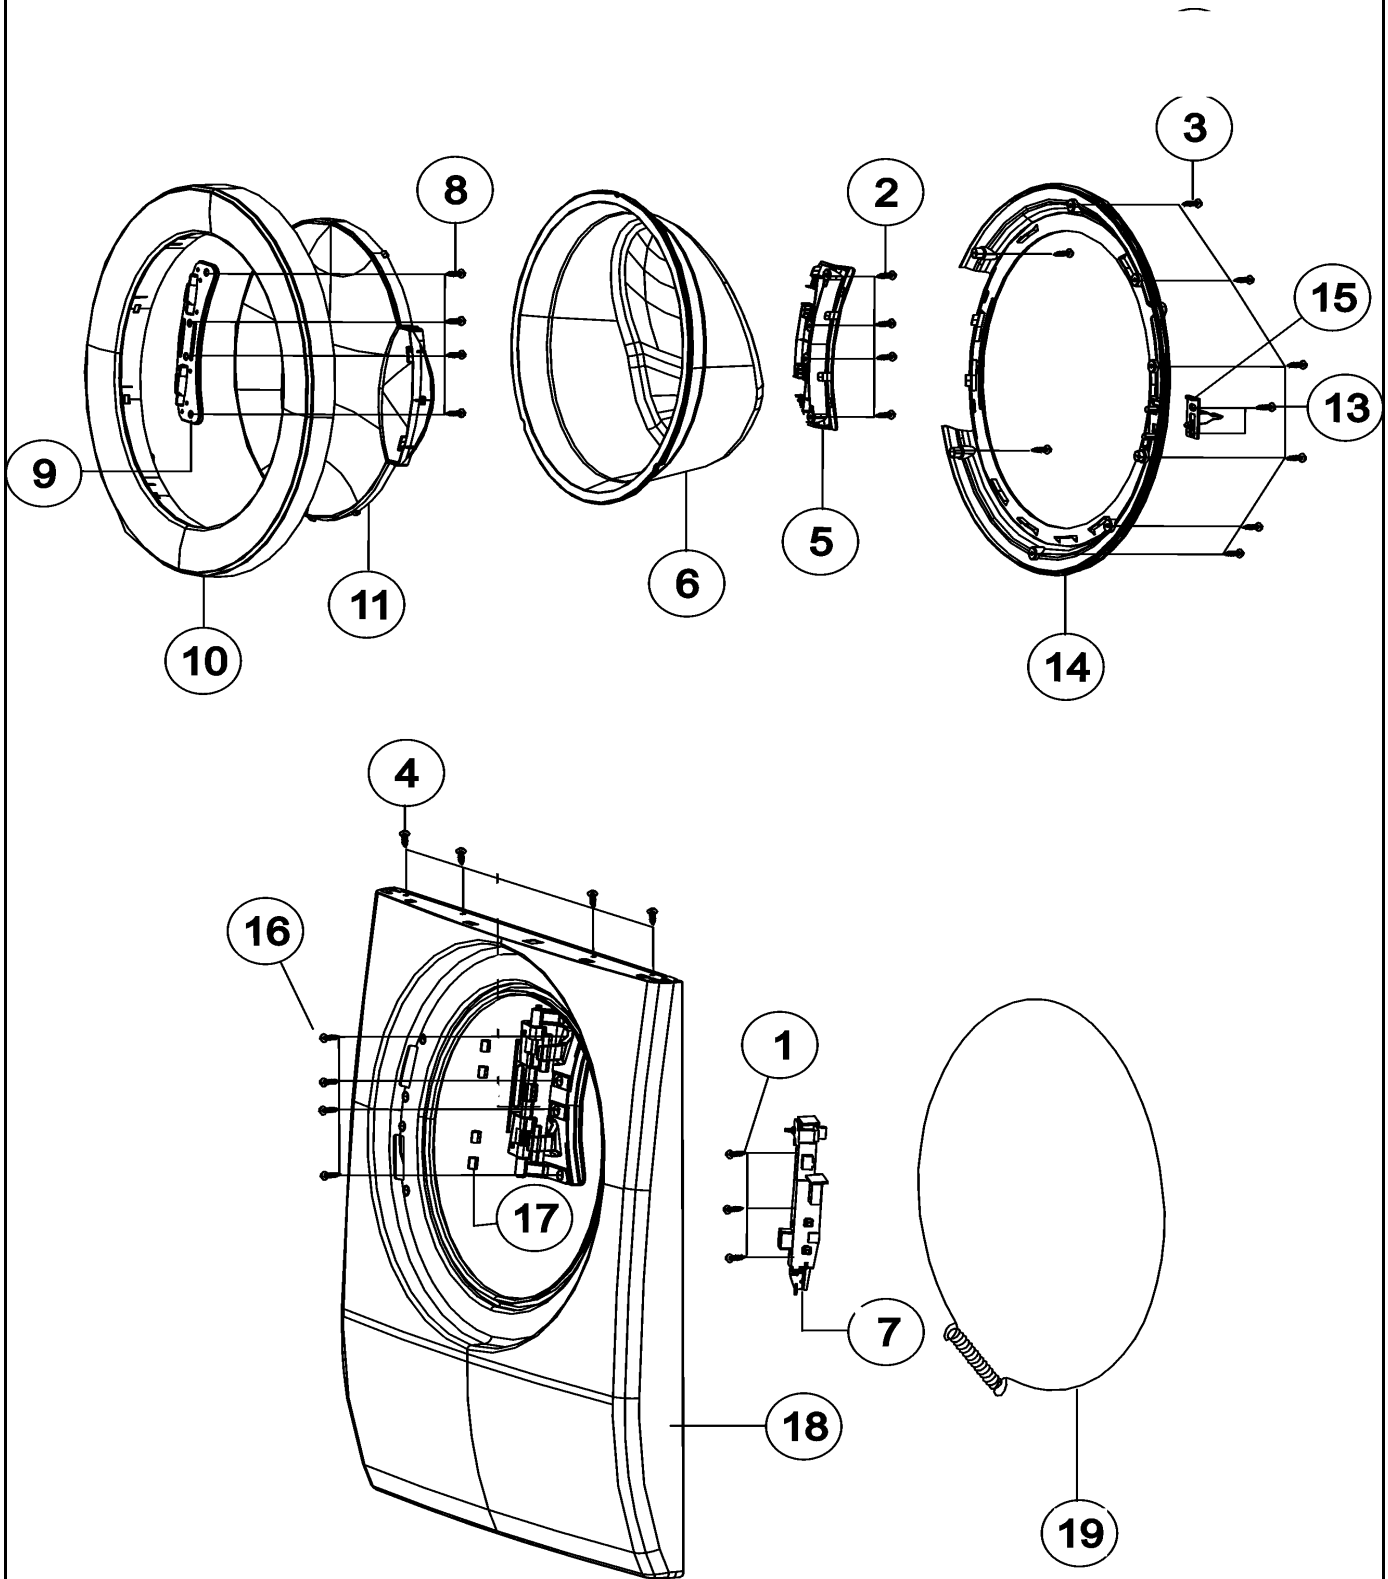

Section: DOOR

Model: MAH9700AWM

LW18-22

Section: DOOR

No.	Part No.	Description	Series	Qty
1	34001251	SCREW-TAPPING	10	3
2	34001251	SCREW-TAPPING	10	4
3	34001251	SCREW-TAPPING	10	8
4	34001252	SCREW-TAPPING	10	4
5	34001253	GUIDE-HOLDER GLASS	10	1
6	34001254	DOOR-GLASS	10	1
7	34001265	DOOR-LOCK S/W	10	1
8	34001232	SCREW-TAPPING	10	8
9	34001255	BRACKET-HOLDER	10	1
10	34001392	COVER-DOOR (PLATINUM)	10	1
11	34001257	DOOR SAFETY	10	1
12	34001264	ASSY-HINGE	10	1
13	34001259	SCREW-TAPPING	10	2
14	34001285	HOLDER-GLASS	10	1
15	34001260	LEVER-DOOR	10	1
16	34001286	SCREW-MACHINE	10	4
17	34001262	GUIDE-BAR	10	4
18	34001393	FRAME-FRONT (PLATINUM)	10	1
18	34001468	FRONT PANEL (PLATINUM)	10	1
19	34001266	ASSY-WIRE DIAPHRAGM	10	1

*Color Code (-)=Not Shown #=Series, Serial Prefix or Run No., N=Not Available