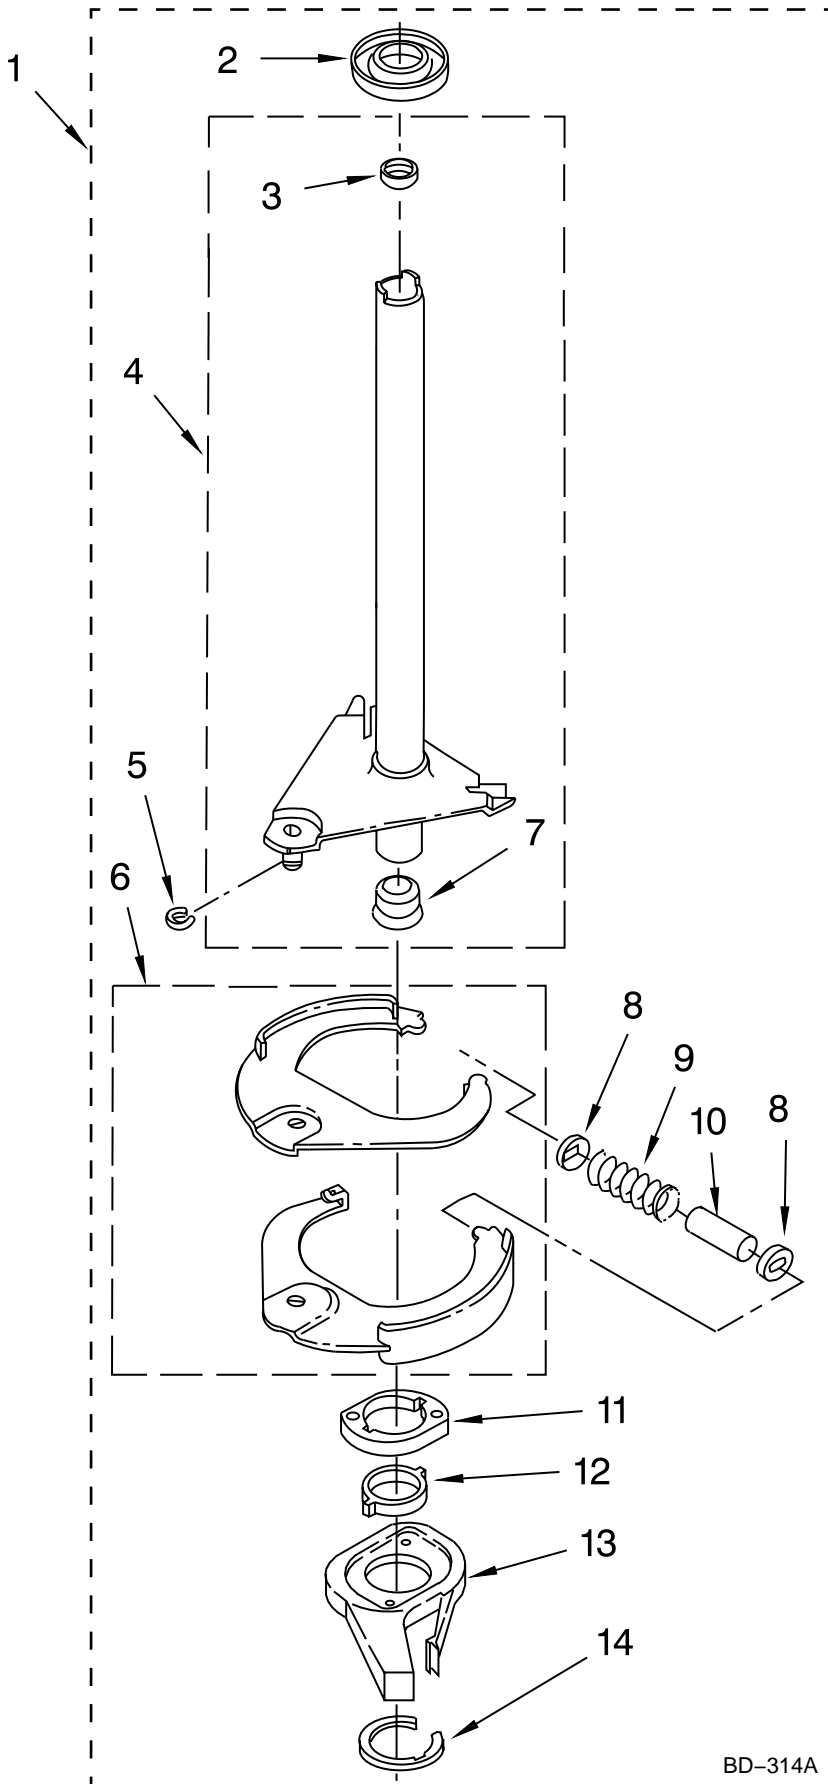

FOR ORDERING INFORMATION REFER TO PARTS PRICE LIST

MACHINE BASE PARTS

For Model: MAT14PRAWW1

(White)

Illus. No.	Part No.	DESCRIPTION
1	3400076	Screw, Bracket Mounting (10-32 x 5/8)
2	64067	Bracket, Spring Outer (2)
3	63907	Spring, Suspension (3)
4	3362087	Tub & Brake Support
5	64065	Bracket, Spring Outer (L.F.)
6	63466	Link, Leveling Mechanism (2)
7	62597	Spring, Leveling Mechanism
8	62837	Pin, Knurled
9	62596	Retainer, Suspension Spring
10	W10145155	Retainer, Suspension Spring
11	63134	Ring, Sound Deadening
12	285203	Centerpost Bearing Kit (Includes Items 13, 14 & 20)
13	8546455	Bearing, Centerpost
14	357409	Seal, Centerpost
15	8534035	Spring, Counterweight
16	62568	Pad, Plate
17	3946509	Plate, Suspension (Includes Item 16)
18	3363660	Pad, Base
19	3946512	Base Assembly (Includes Items 6, 7, 8, 9, 10 & 18)
20	8577376	Seal, Centerpost
21	3359452	Nut, Lock (3/8-16)
22	W10001130	Foot, Front (2)

FOR ORDERING INFORMATION REFER TO PARTS PRICE LIST

BRAKE AND DRIVE TUBE PARTS

For Model: MAT14PRAWW1

(White)

Illus. No.	Part No.	DESCRIPTION
1	388951	Brake And Drive Tube (Complete)
2	62658	Ring, Thrust
3	356427	Seal, Drive Tube
4	64027	Tube, Basket Drive (Includes Illus. 3, 4, 5 & 9)
5	64035	Ring, Retaining
6	64232	Shoe, Brake (2)
7	62703	"T" Bearing, Spin Tube
8	3353956	Cap, Brake Spring (2)
9	62647	Spring, Brake
10	3355360	Sleeve, Brake Spring
11	661516	Cam, Brake Release
12	63022	Sleeve, Cam
13	64194	Driver, Brake Cam
14	90368	Ring, Retaining