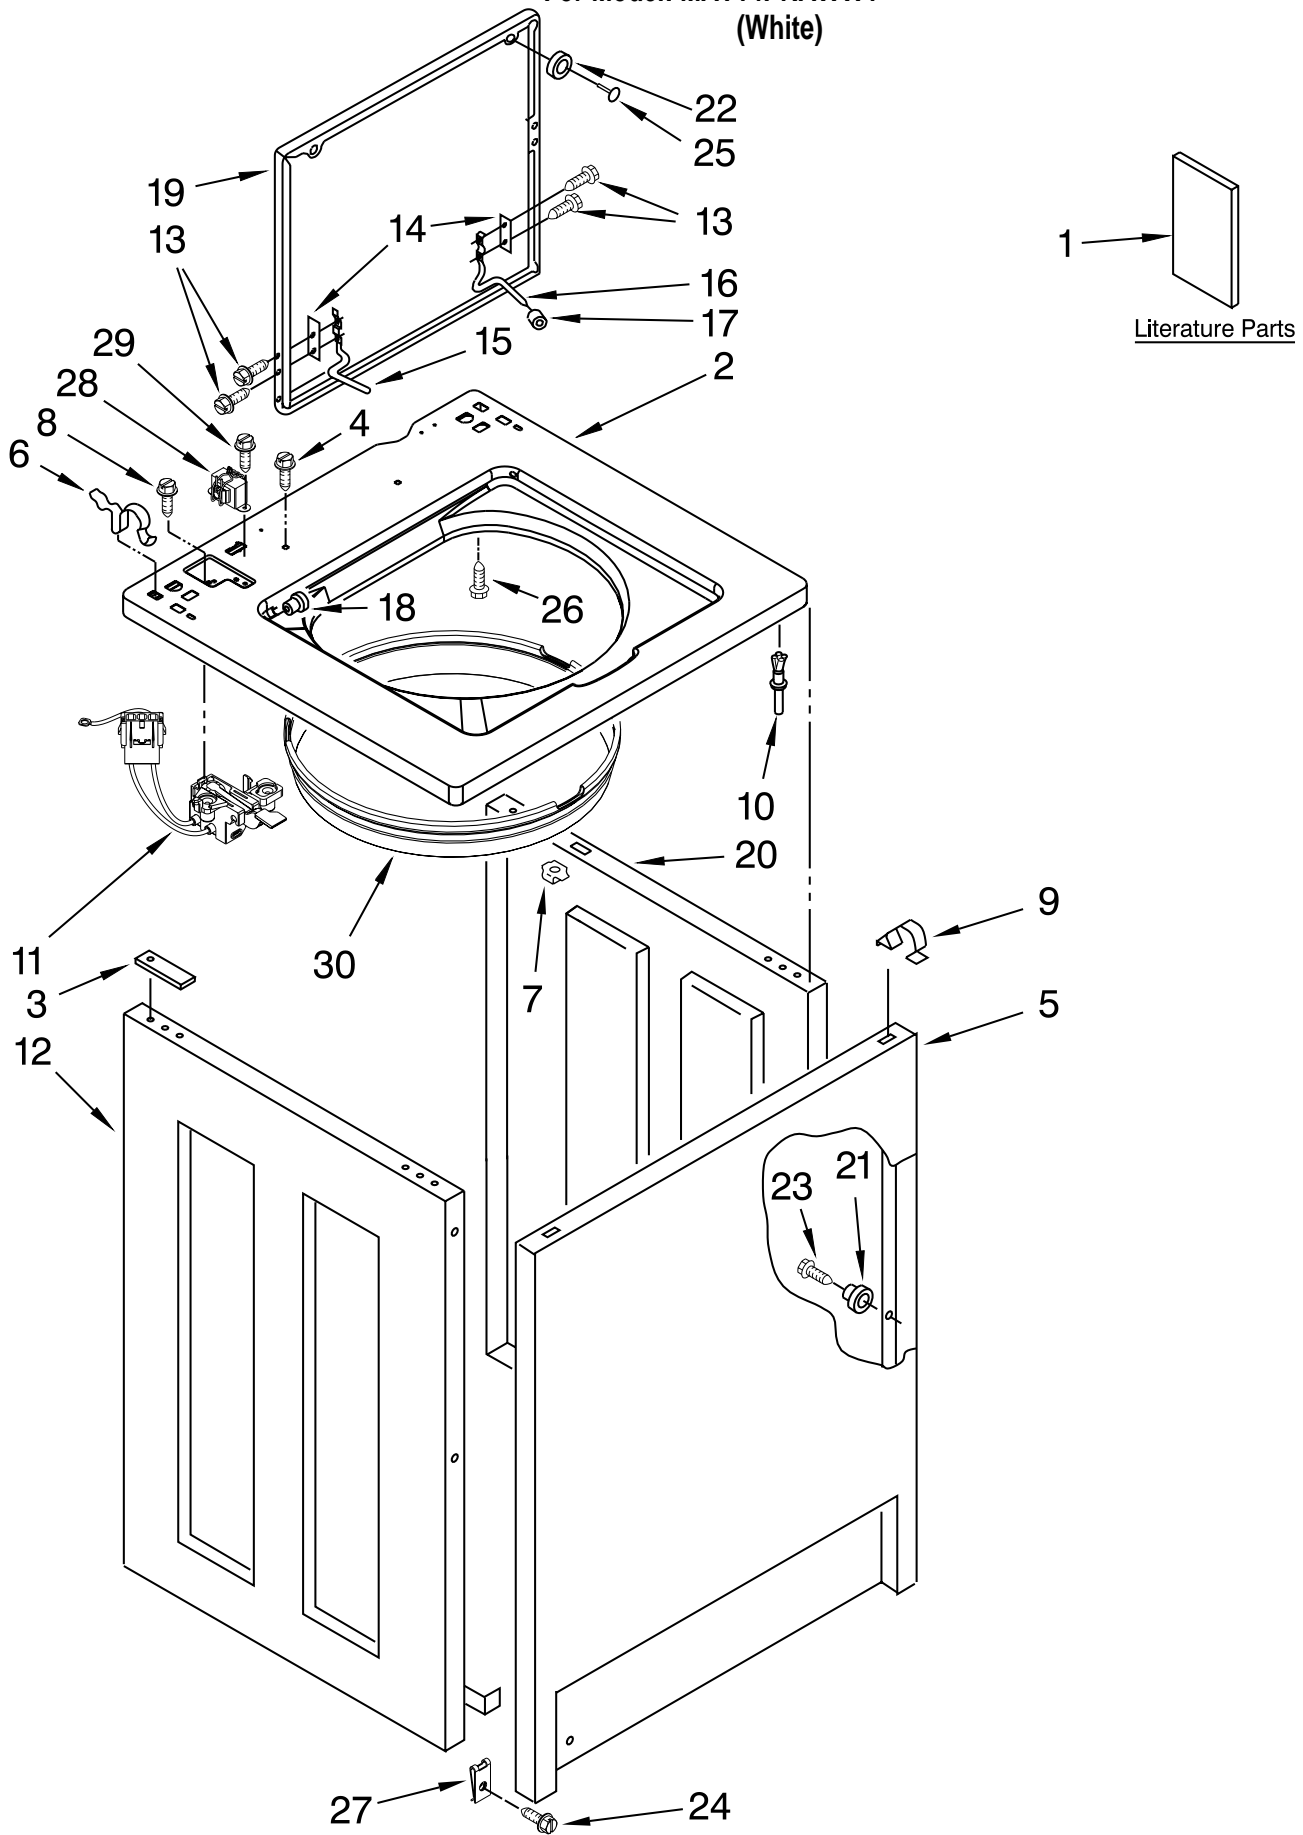

(White)

FOR ORDERING INFORMATION REFER TO PARTS PRICE LIST

TOP AND CABINET PARTS

For Model: MAT14PRAWW1

(White)

Illus.	Part	DESCRIPTION
No.	No.	
1		Literature Parts
	W10135311	Installation Instructions
	W10135291	Card Reader, Installation Instructions
	W10146419	Wiring Diagram
	W10135297	Tech Sheet
2	W10136709	Top
3	3353950	Spacer, Cabinet Top (4)
4	3351614	Screw, 10-24 X 3/8
5	3358500	Panel, Front
6	62780	Clip, Top & Cabinet & Rear Panel (2)
7	90406	Cage Nut
8	3400611	Screw & Washer, Lid Switch (2)
9	18776	Lock (2)
10	3353949	Pin, Locator (2)
11	8054980	Switch, Lid
12	3976382	Panel L.H.
13	W10119828	Screw, Lid Hinge Mounting (4)
14	21097	Pad, Lid Hinge (2)
15	8524784	Hinge, Lid (L.H.)
16	54583	Hinge, Lid (R.H.)
17	19119	Bumper, Lid Hinge
18	21258	Bearing, Lid Hinge (2)
19	W10171146	Lid
20	3976380	Panel R.H.
21	3353812	Locator (4)
22	356908	Bumper, Lid
23	3400804	Screw (4)
24	3400077	Screw, 10-16 X 1/2
25	356907	Rivet, Plastic
26	3353993	Screw 10-16 X .690
27	W10004930	Clip, U-Bend (2)
28	W10131839	Transformer 120 To 22.5 VAC
29	90767	Screw, 8-18 X 3/8
30	8271956	Shield Assembly