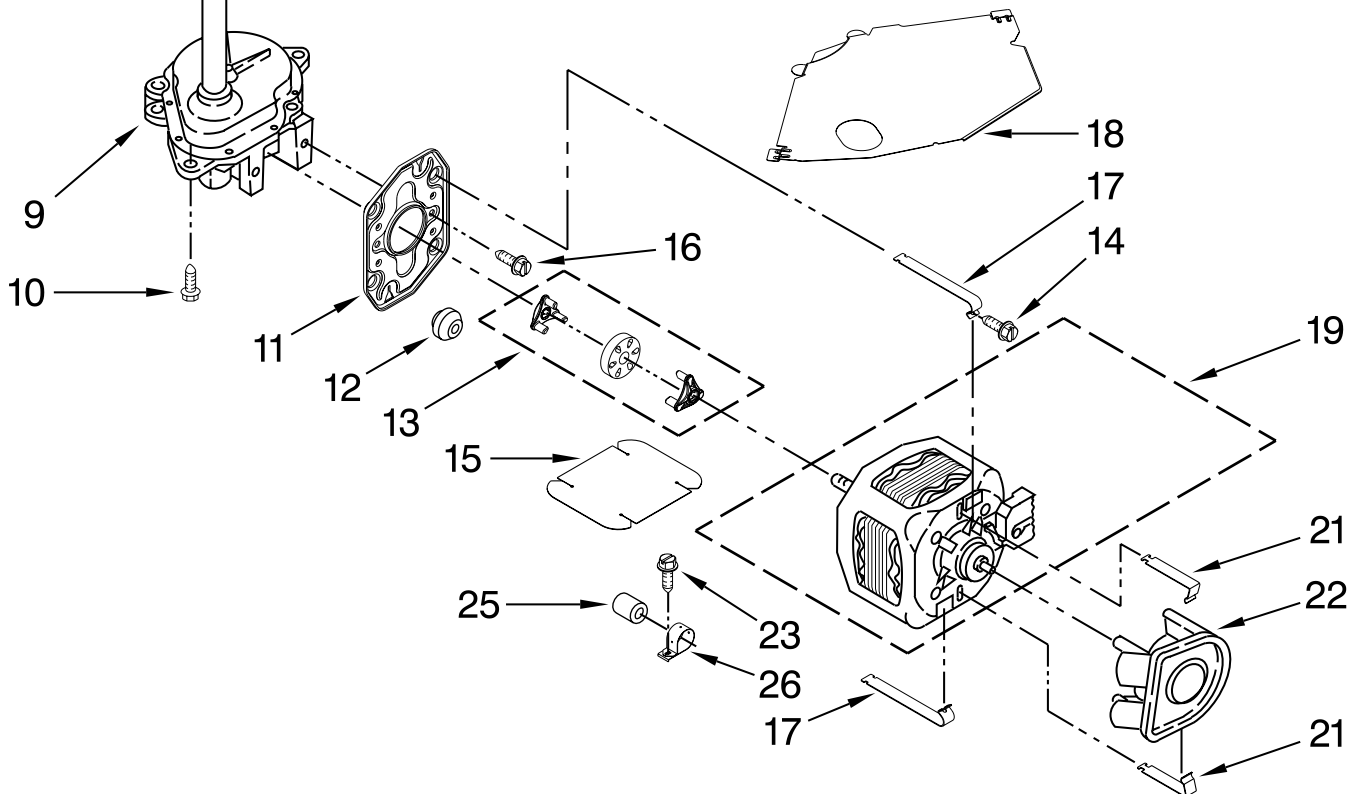

AGITATOR, BASKET AND TUB PARTS

For Model: MAT14PRAWW1

(White)

FOR ORDERING INFORMATION REFER TO PARTS PRICE LIST

AGITATOR, BASKET AND TUB PARTS

For Model: MAT14PRAWW1

(White)

Illus. No.	Part No.	DESCRIPTION
1	W10131111	Cap, Agitator
2	W10003790	Screw & Washer Assembly
3	3949550	Washer
4	W10131112	Agitator
5	W10114776	Tub Ring
6	8055316	Retainer, Check Valve
7	3369375	Wafer, Check Valve
8	3359586	Gasket, Tub Ring
9	21366	Nut, Spanner
10	3956205	Balance Ring (Includes Item 11)
11	8519815	Clip, Balance Ring (8)
12	8545860	Basket & Balance Ring
13	W10135424	Tub
14	389140	Block, Drive
15	383727	Gasket, Centerpost

BRAKE, CLUTCH, GEARCASE, MOTOR AND PUMP PARTS

For Model: MAT14PRAWW1

(White)

Illus. No.	Part No.	DESCRIPTION
1	388951	Brake & Drive Tube (Complete) (Refer to Page 14 For Further Breakdown)
2	63292	Washer, Spin Tube Thrust
3	62697	Ring, Spin Tube Support
4	63283	Ring, Retainer
5	8299642	Clutch (Complete)
6	3951993	Band & Lining Assembly
7	62646	Cap, Clutch Spring (2)
8	8559387	Spring & Damper Assembly
9	W10140301	Gearcase (Complete) (Refer To Page 15 For Further Breakdown)
10	3357334	Screw, Gearcase To Base (3)

Illus. No.	Part No.	DESCRIPTION
11	62611	Plate, Motor Mount To Gearcase
12	62691	Grommet, Motor (4)
13	3978849	Coupling, Motor And Isolation
14	3387485	Screw #10-16 x 5/8
15	3946532	Shield, Motor
16	3400516	Screw
17	W10086010	Retainer, Motor (2)
18	3362089	Shield, Tub To Motor
19	W10153111	Motor, Main Drive
21	8546127	Retainer, Pump (2)
22	3363394	Pump (Complete)
23	62863	Screw, 10-16 x 3/8
24	3355454	Clip, Anti-Rattle
25	8572717	Capacitor
26	3949496	Clamp, Capacitor
27	8577374	Seal
28	8578981	Washer, Thrust