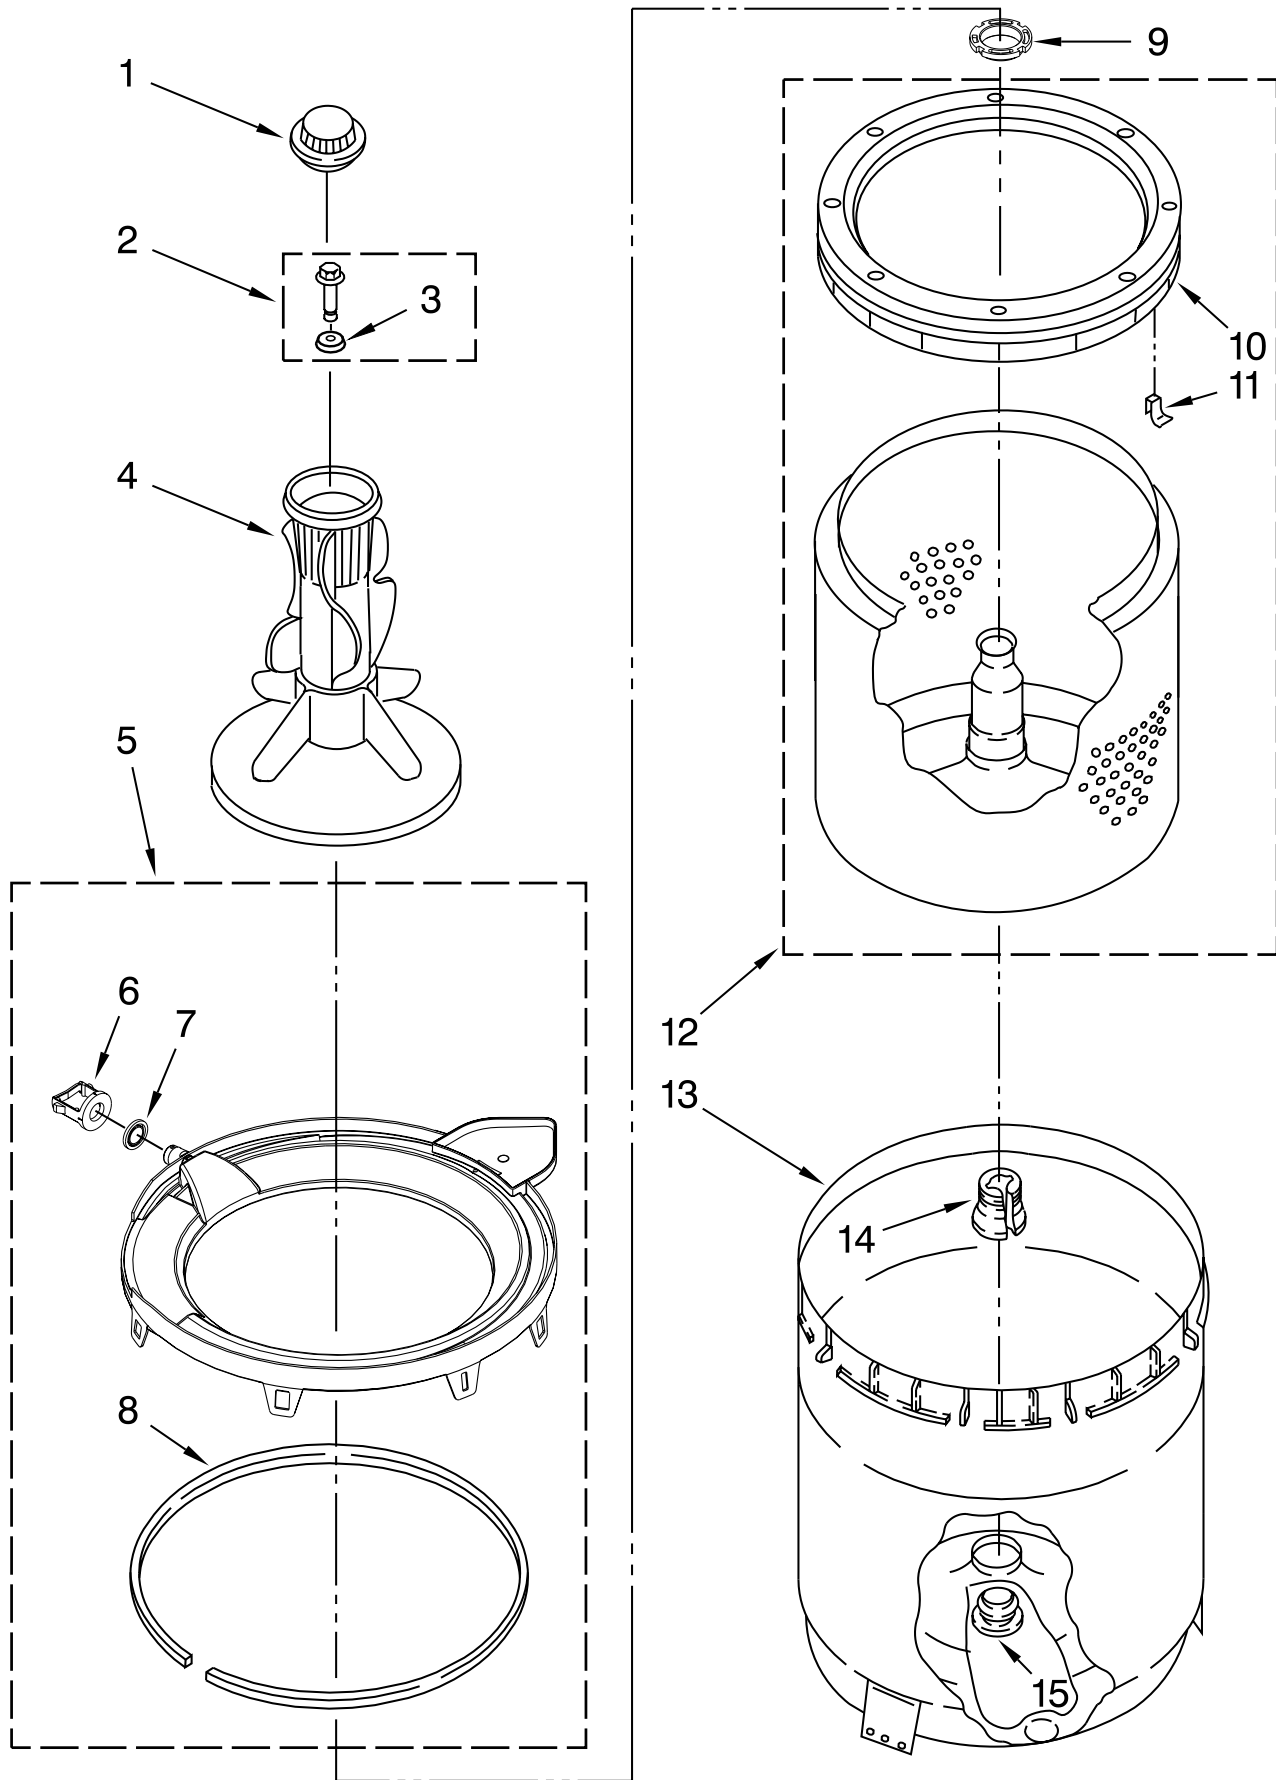

REAR PANEL PARTS

For Model: MAT14PRAWW1

(White)

FOR ORDERING INFORMATION REFER TO PARTS PRICE LIST

REAR PANEL PARTS

For Model: MAT14PRAWW1

(White)

Illus. No.	Part No.	DESCRIPTION
1	W10242307	Washer, Water Inlet Hose (4) (1-1/16 x 5/8)
2		Hose, Water Inlet (2)
	3949380	Blue Coupler
	3949381	Red Coupler
3	9740848	Screw, 8-18 X 1/2
4	62863	Screw, 10-16 X 3/8
5	8541624	Plate, Mixing Valve
6	3351614	Screw, 10-24 X 3/8
7	3976231	Cord, Power
8	3952821	Strain Relief, Power Cord To Rear Panel
9	W10153452	Harness, Wiring (For Detail See Pages 12 & 13)
10	8055003	Clip, Harness & Pressure Hose
11	8541652	Panel, Rear
12	W10151482	Valve, Water Inlet & Thermistor Assy.
13	8055306	Check Valve, Duck Bill
14	W10156124	Clamp, Hose
15	W10114765	Hose, Fresh Fill
16	W10151157	Clamp, Hose
17	3363366	Clamp, Hose
18	3951449	Hose, Pump To Tub (Includes Item 17)
19	W10142630	Clamp, Hose
20	8519200	Support, Rear Panel
21	3976395	Clamp, Hose
22	3354204	Pad, Rear Panel
23	W10358151	Drain Hose Assy. (Includes Item 21)
24	8317496	Clamp, Hose
25	W10141216	Hose, Discharge Gooseneck
26	389379	Retainer, Side To Feature Panel (2)
27	W10133269	Bracket, Pressure Switch
28	W10414159	Pressure Switch Triple-Level

AGITATOR, BASKET AND TUB PARTS

For Model: MAT14PRAWW1

(White)

FOR ORDERING INFORMATION REFER TO PARTS PRICE LIST

AGITATOR, BASKET AND TUB PARTS

For Model: MAT14PRAWW1

(White)

Illus. No.	Part No.	DESCRIPTION
1	W10131111	Cap, Agitator
2	W10003790	Screw & Washer Assembly
3	3949550	Washer
4	W10131112	Agitator
5	W10114776	Tub Ring
6	8055316	Retainer, Check Valve
7	3369375	Wafer, Check Valve
8	3359586	Gasket, Tub Ring
9	21366	Nut, Spanner
10	3956205	Balance Ring (Includes Item 11)
11	8519815	Clip, Balance Ring (8)
12	8545860	Basket & Balance Ring
13	W10135424	Tub
14	389140	Block, Drive
15	383727	Gasket, Centerpost