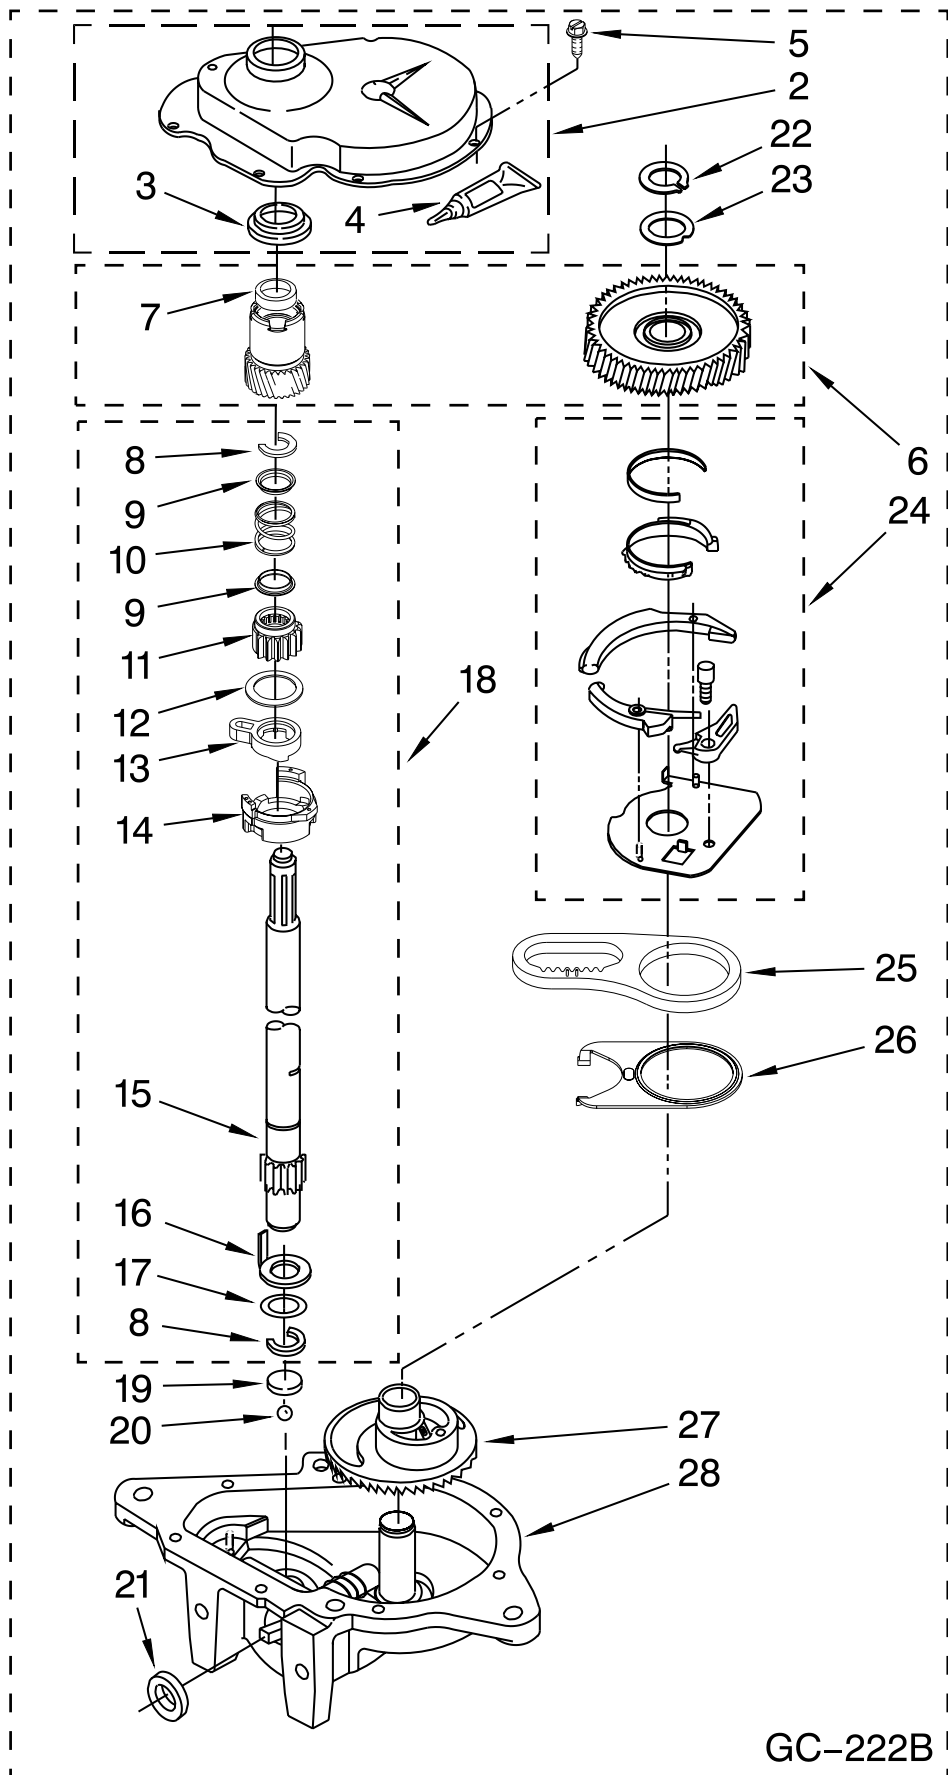

FOLLOWING PARTS NOT ILLUSTRATED

285208 Lubricant
(Use Only In Brake Shoe Assembly On Roller & Pin)

BD-314A

FOR ORDERING INFORMATION REFER TO PARTS PRICE LIST

GEARCASE PARTS

For Model: MAT14PRAWW1

(White)

Illus. No.	Part No.	DESCRIPTION
1	W10140301	Gearcase (Complete)
2	285202	Cover, Gearcase
3	3349985	Seal, Gearcase Cover
4	285195	Sealer, Gasket (.20 Fl. Oz.) (6 ml)
5	3351614	Screw, Gearcase Cover Mounting (8) 10-24 X 3/8
6	W10172898	Spin Pinion & Gear Spin Kit
7		Seal, Spin Pinion (Not Serviceable Part Of Illus. #6)
8	90369	Ring, Retaining (2)
9	62677	Retainer, Spring (2)
10	62676	Spring, Agitate
11	W10110245	Gear, Agitate (Includes 15 & 17)
12	62619	Washer, Agitate Gear
13	62580	Cam Follower (Includes 14)
14	3976349	Cam, Agitate (Includes 13)
15	389231	Shaft, Agitator
16	62618	Washer, Cam Thrust
17	388815	Washer, Intermediate
18	389387	Shaft, Agitator Complete
19	16018	Bearing, Thrust
20	85529	Ball Bearing
21	W10111745	Seal, Thrust Plug
22	3362552	Ring, Retaining
23	285766	Washer Kit, Thrust
24	388253	Neutral Assembly
25	8546456	Rack, Connecting
26	62621	Actuator, Shift
27		Gear—Main Drive (Not Serviced Separately)
28		Bottom & Pinion Gearcase (Not Serviced Separately)