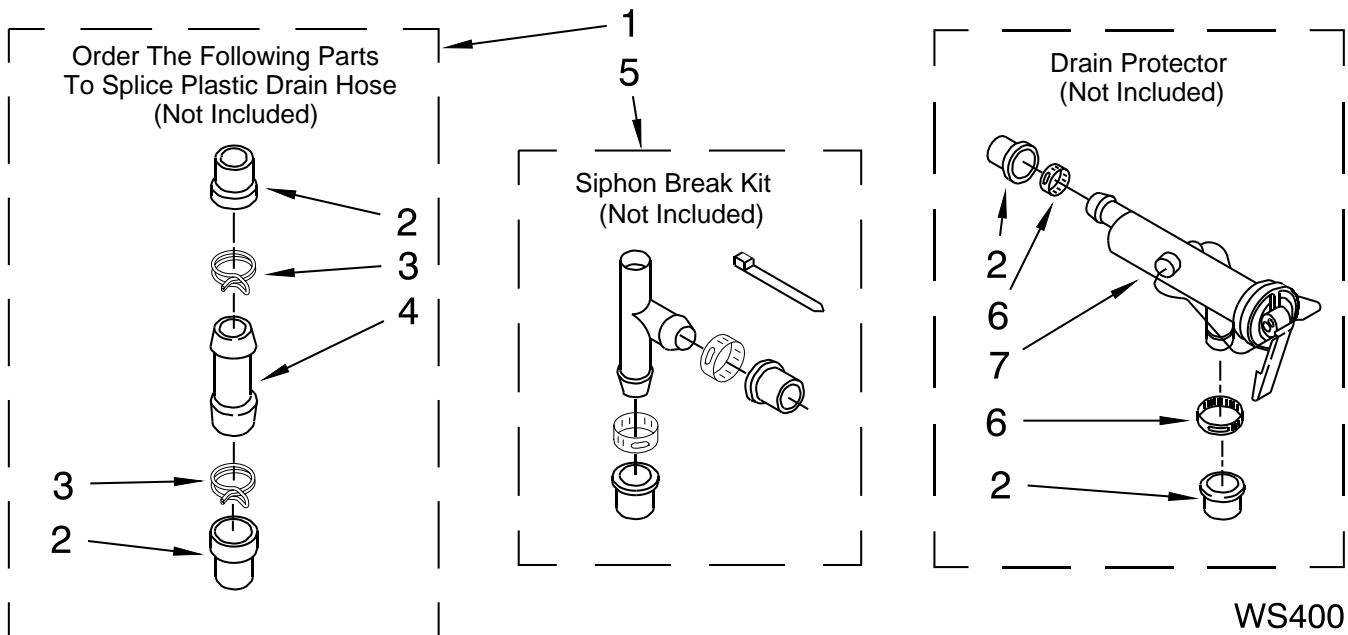

FOLLOWING PARTS NOT ILLUSTRATED

285208 Lubricant
(Use Only In Brake Shoe Assembly On Roller & Pin)

BD-314A

FOR ORDERING INFORMATION REFER TO PARTS PRICE LIST

GEARCASE PARTS

For Model: MAT14PRAWW1

(White)

Illus. No.	Part No.	DESCRIPTION
1	W10140301	Gearcase (Complete)
2	285202	Cover, Gearcase
3	3349985	Seal, Gearcase Cover
4	285195	Sealer, Gasket (.20 Fl. Oz.) (6 ml)
5	3351614	Screw, Gearcase Cover Mounting (8) 10-24 X 3/8
6	W10172898	Spin Pinion & Gear Spin Kit
7		Seal, Spin Pinion (Not Serviceable Part Of Illus. #6)
8	90369	Ring, Retaining (2)
9	62677	Retainer, Spring (2)
10	62676	Spring, Agitate
11	W10110245	Gear, Agitate (Includes 15 & 17)
12	62619	Washer, Agitate Gear
13	62580	Cam Follower (Includes 14)
14	3976349	Cam, Agitate (Includes 13)
15	389231	Shaft, Agitator
16	62618	Washer, Cam Thrust
17	388815	Washer, Intermediate
18	389387	Shaft, Agitator Complete
19	16018	Bearing, Thrust
20	85529	Ball Bearing
21	W10111745	Seal, Thrust Plug
22	3362552	Ring, Retaining
23	285766	Washer Kit, Thrust
24	388253	Neutral Assembly
25	8546456	Rack, Connecting
26	62621	Actuator, Shift
27		Gear—Main Drive (Not Serviced Separately)
28		Bottom & Pinion Gearcase (Not Serviced Separately)

FOR ORDERING INFORMATION REFER TO PARTS PRICE LIST

WATER SYSTEM PARTS

For Model: MAT14PRAWW1

(White)

Illus. No.	Part No.	DESCRIPTION
1	285442	Connector Kit, Plastic Drain Hose
2	285321	Sleeve Kit, (Contains 2 Sleeves)
3	370447	Clamp, Hose
4	16272	Connector, Straight
5	285320	Siphon Break Kit (Not Included)
6	65349	Clamp, Hose
7	367031	Drain Protector (Not Included)