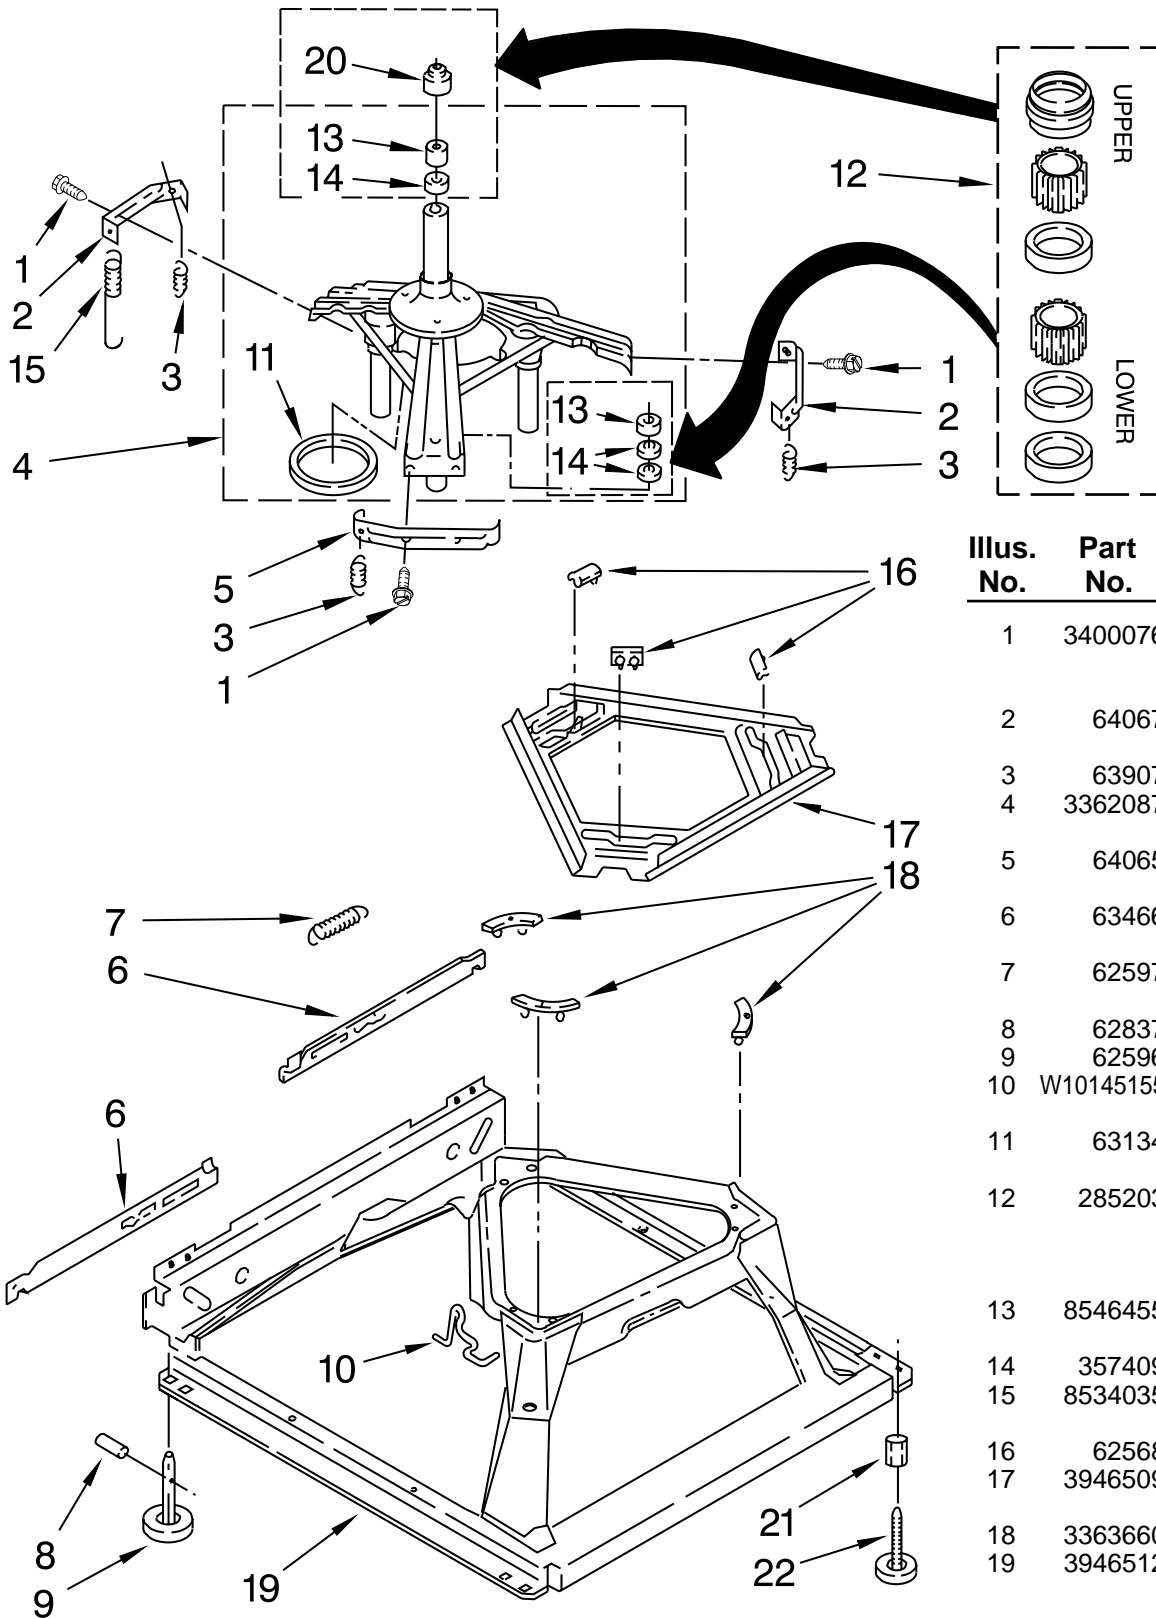

Illus. No.	Part No.	DESCRIPTION
11	62611	Plate, Motor Mount To Gearcase
12	62691	Grommet, Motor (4)
13	3978849	Coupling, Motor And Isolation
14	3387485	Screw #10-16 x 5/8
15	3946532	Shield, Motor
16	3400516	Screw
17	W10086010	Retainer, Motor (2)
18	3362089	Shield, Tub To Motor
19	W10153111	Motor, Main Drive
21	8546127	Retainer, Pump (2)
22	3363394	Pump (Complete)
23	62863	Screw, 10-16 x 3/8
24	3355454	Clip, Anti-Rattle
25	8572717	Capacitor
26	3949496	Clamp, Capacitor
27	8577374	Seal
28	8578981	Washer, Thrust

FOR ORDERING INFORMATION REFER TO PARTS PRICE LIST

MACHINE BASE PARTS

For Model: MAT14PRAWW1

(White)

Illus. No.	Part No.	DESCRIPTION
1	3400076	Screw, Bracket Mounting (10-32 x 5/8)
2	64067	Bracket, Spring Outer (2)
3	63907	Spring, Suspension (3)
4	3362087	Tub & Brake Support
5	64065	Bracket, Spring Outer (L.F.)
6	63466	Link, Leveling Mechanism (2)
7	62597	Spring, Leveling Mechanism
8	62837	Pin, Knurled
9	62596	Retainer, Suspension Spring
10	W10145155	Retainer, Suspension Spring
11	63134	Ring, Sound Deadening
12	285203	Centerpost Bearing Kit (Includes Items 13, 14 & 20)
13	8546455	Bearing, Centerpost
14	357409	Seal, Centerpost
15	8534035	Spring, Counterweight
16	62568	Pad, Plate
17	3946509	Plate, Suspension (Includes Item 16)
18	3363660	Pad, Base
19	3946512	Base Assembly (Includes Items 6, 7, 8, 9, 10 & 18)
20	8577376	Seal, Centerpost
21	3359452	Nut, Lock (3/8-16)
22	W10001130	Foot, Front (2)