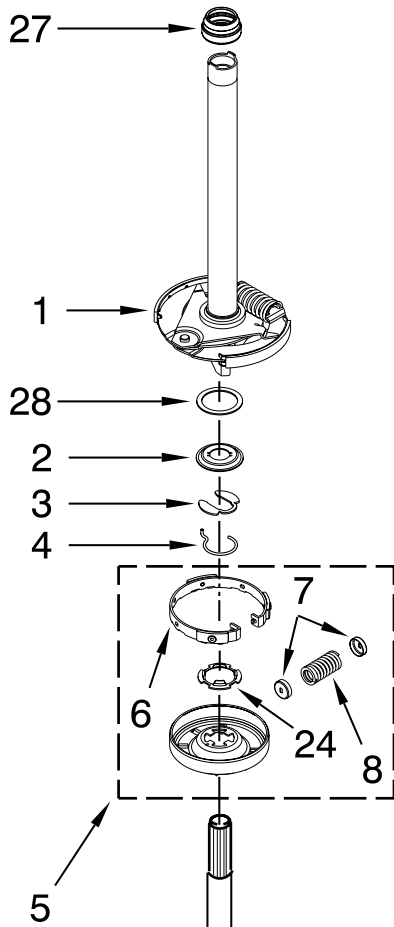

BRAKE, CLUTCH, GEARCASE, MOTOR AND PUMP PARTS

For Model: MAT14PRAWW1

(White)

Illus. No.	Part No.	DESCRIPTION
1	388951	Brake & Drive Tube (Complete) (Refer to Page 14 For Further Breakdown)
2	63292	Washer, Spin Tube Thrust
3	62697	Ring, Spin Tube Support
4	63283	Ring, Retainer
5	8299642	Clutch (Complete)
6	3951993	Band & Lining Assembly
7	62646	Cap, Clutch Spring (2)
8	8559387	Spring & Damper Assembly
9	W10140301	Gearcase (Complete) (Refer To Page 15 For Further Breakdown)
10	3357334	Screw, Gearcase To Base (3)

Illus. No.	Part No.	DESCRIPTION
11	62611	Plate, Motor Mount To Gearcase
12	62691	Grommet, Motor (4)
13	3978849	Coupling, Motor And Isolation
14	3387485	Screw #10-16 x 5/8
15	3946532	Shield, Motor
16	3400516	Screw
17	W10086010	Retainer, Motor (2)
18	3362089	Shield, Tub To Motor
19	W10153111	Motor, Main Drive
21	8546127	Retainer, Pump (2)
22	3363394	Pump (Complete)
23	62863	Screw, 10-16 x 3/8
24	3355454	Clip, Anti-Rattle
25	8572717	Capacitor
26	3949496	Clamp, Capacitor
27	8577374	Seal
28	8578981	Washer, Thrust