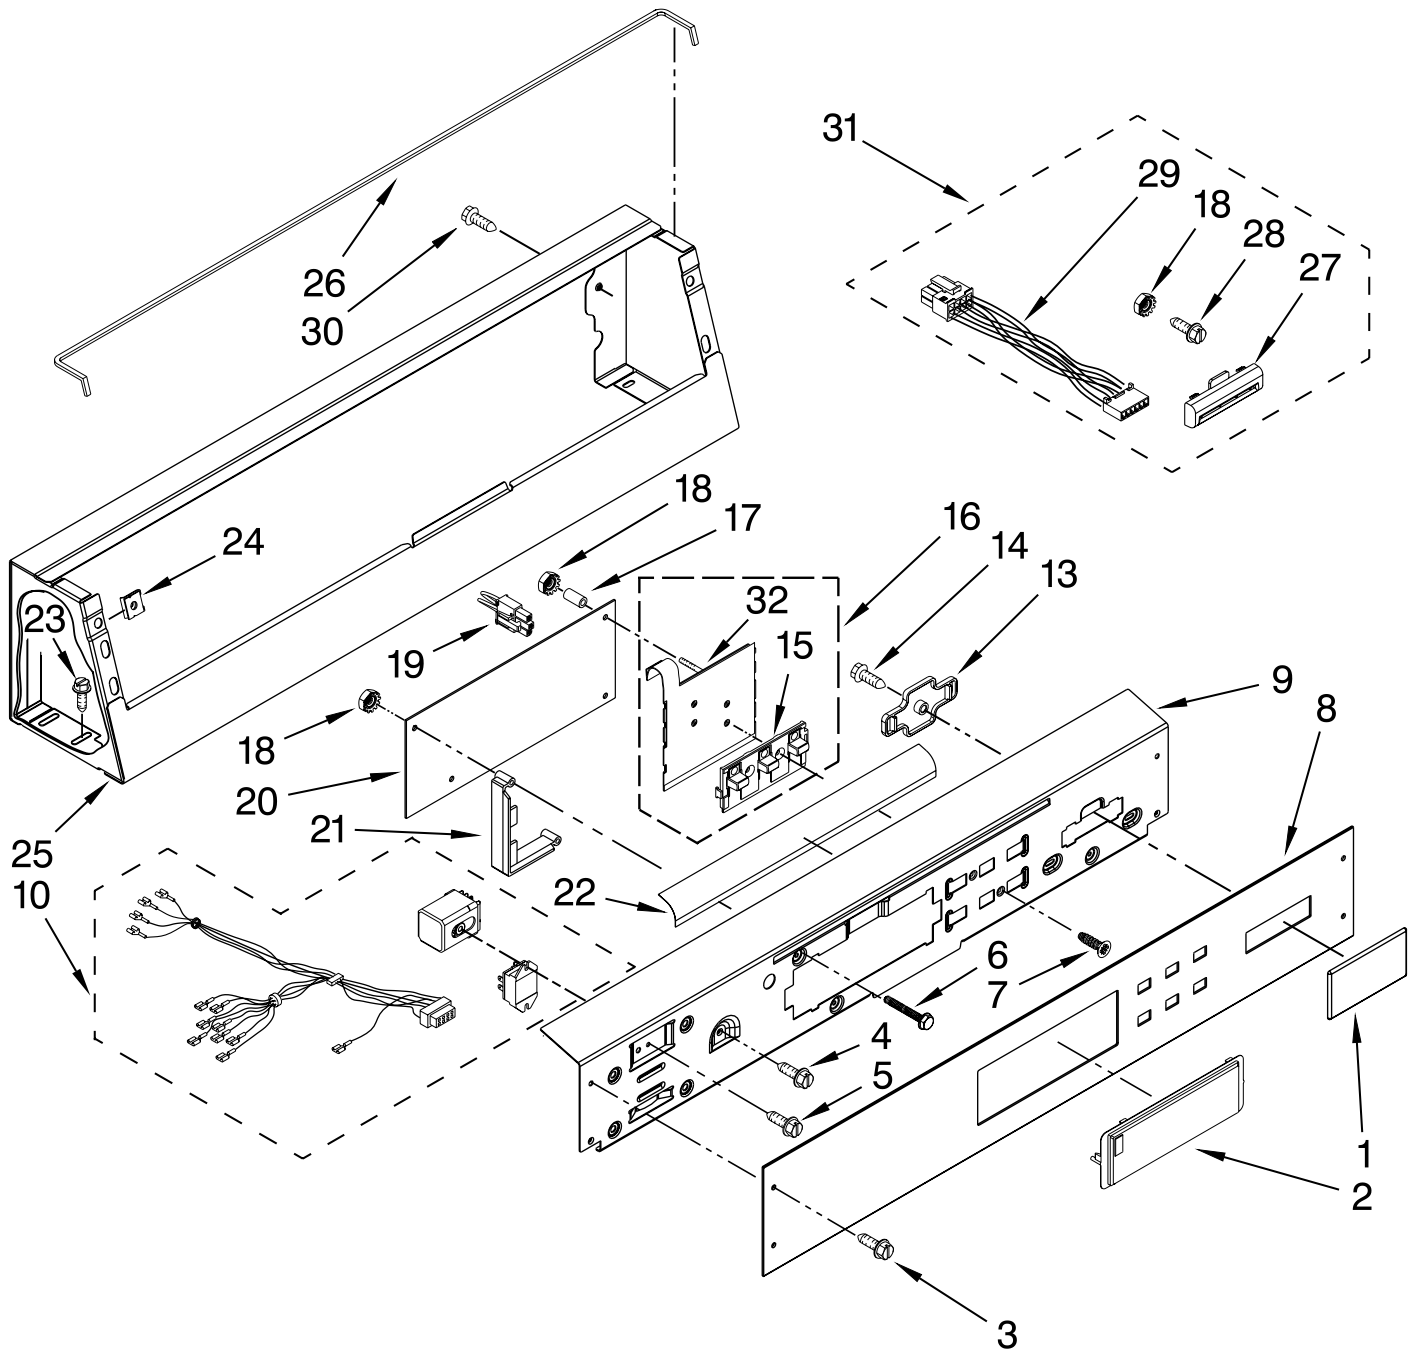

CONTROL PANEL PARTS

For Model: MAT14PRAWW1

(White)

FOR ORDERING INFORMATION REFER TO PARTS PRICE LIST

CONTROL PANEL PARTS

For Model: MAT14PRAWW1

(White)

Illus. No.	Part No.	DESCRIPTION
1	W10137769	Cover, Card Reader
2	W10131114	Cover, Display
3	W10131119	Screw, 8-18 X 1/2
4	W10142650	Screw, 6-32 X 1/2
5	W10142728	Screw, 8-32 X 3/8
6	W10137322	Screw, 6-32 X 1.00
7	W10140652	Screw, 6-20 X 1/2
8	W10135335	Facia / Overlay
9	W10124211	Bracket, Control
10	W10153453	Harness, Console & Relays
13	W10137770	Retainer, Card Reader Cover
14	3400618	Screw, 6-19 X 3/8
15	W10131113	Push Button (2)
16	W10135389	Push Button & Switch Assembly
17	W10133514	Spacer
18	W10139046	Nut 6-32
19	W10133282	Jumper, Service Vault Switch
20	W10130701	Control Board
21	W10161568	Shield, Probing
22	W10133515	Deflector
23	3390631	Screw, 10-16 X 3/8
24	W10131123	Nut, # 8 U-Type
25	W10205150	Console
26	8318396	Foam Seal
27	W10131115	Bezel
28	W10143462	Screw, 6-32 X 9/16
29	W10133304	Harness, Card Reader
30	489290	Screw, 8-18 X 1/2
31	W10135415	Card Reader, Conversion Kit
32	W10135255	Membrane Switch, & Backer Plate Assembly