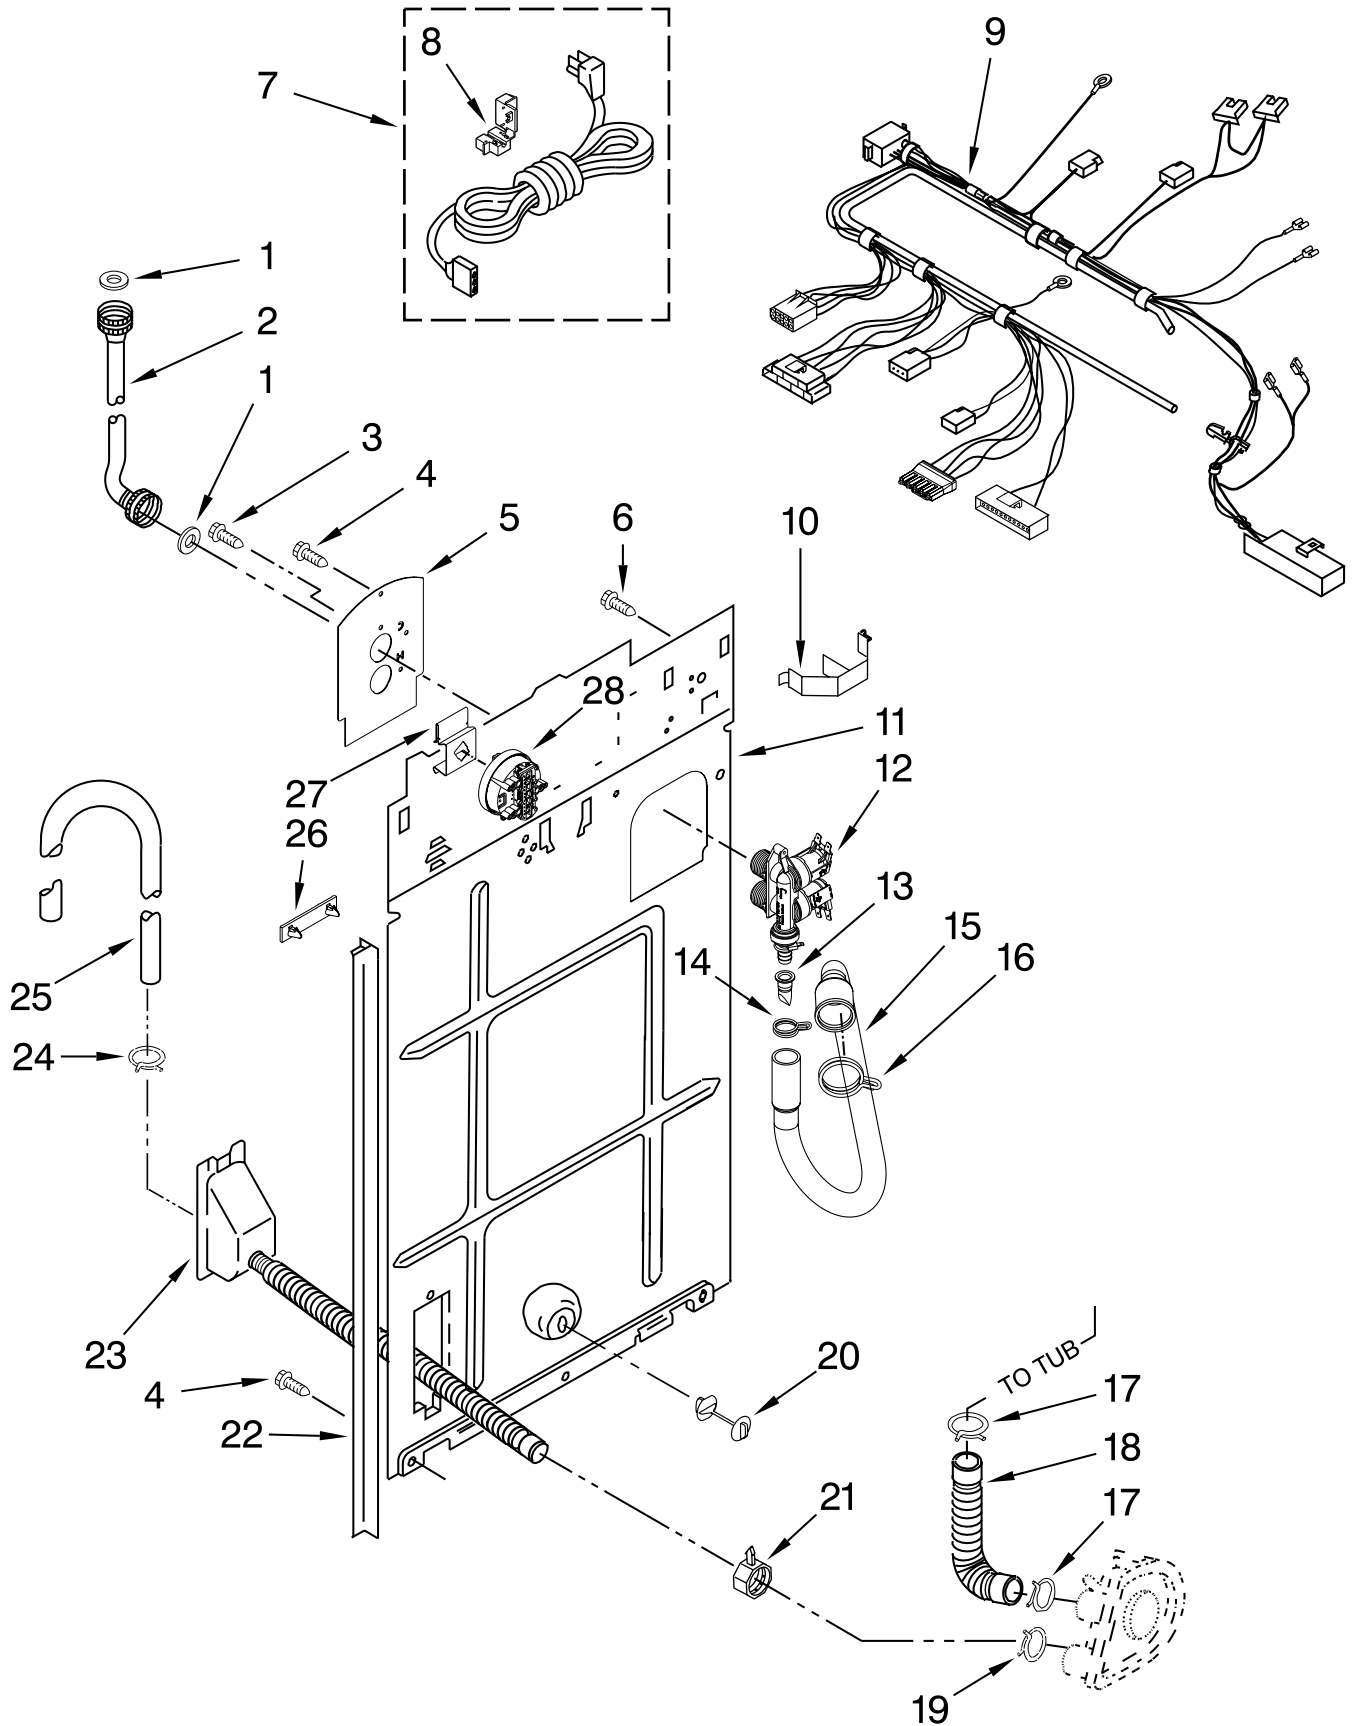

REAR PANEL PARTS

For Model: MAT14PRAWW1

(White)

FOR ORDERING INFORMATION REFER TO PARTS PRICE LIST

REAR PANEL PARTS

For Model: MAT14PRAWW1

(White)

Illus. No.	Part No.	DESCRIPTION
1	W10242307	Washer, Water Inlet Hose (4) (1-1/16 x 5/8)
2		Hose, Water Inlet (2)
	3949380	Blue Coupler
	3949381	Red Coupler
3	9740848	Screw, 8-18 X 1/2
4	62863	Screw, 10-16 X 3/8
5	8541624	Plate, Mixing Valve
6	3351614	Screw, 10-24 X 3/8
7	3976231	Cord, Power
8	3952821	Strain Relief, Power Cord To Rear Panel
9	W10153452	Harness, Wiring (For Detail See Pages 12 & 13)
10	8055003	Clip, Harness & Pressure Hose
11	8541652	Panel, Rear
12	W10151482	Valve, Water Inlet & Thermistor Assy.
13	8055306	Check Valve, Duck Bill
14	W10156124	Clamp, Hose
15	W10114765	Hose, Fresh Fill
16	W10151157	Clamp, Hose
17	3363366	Clamp, Hose
18	3951449	Hose, Pump To Tub (Includes Item 17)
19	W10142630	Clamp, Hose
20	8519200	Support, Rear Panel
21	3976395	Clamp, Hose
22	3354204	Pad, Rear Panel
23	W10358151	Drain Hose Assy. (Includes Item 21)
24	8317496	Clamp, Hose
25	W10141216	Hose, Discharge Gooseneck
26	389379	Retainer, Side To Feature Panel (2)
27	W10133269	Bracket, Pressure Switch
28	W10414159	Pressure Switch Triple-Level