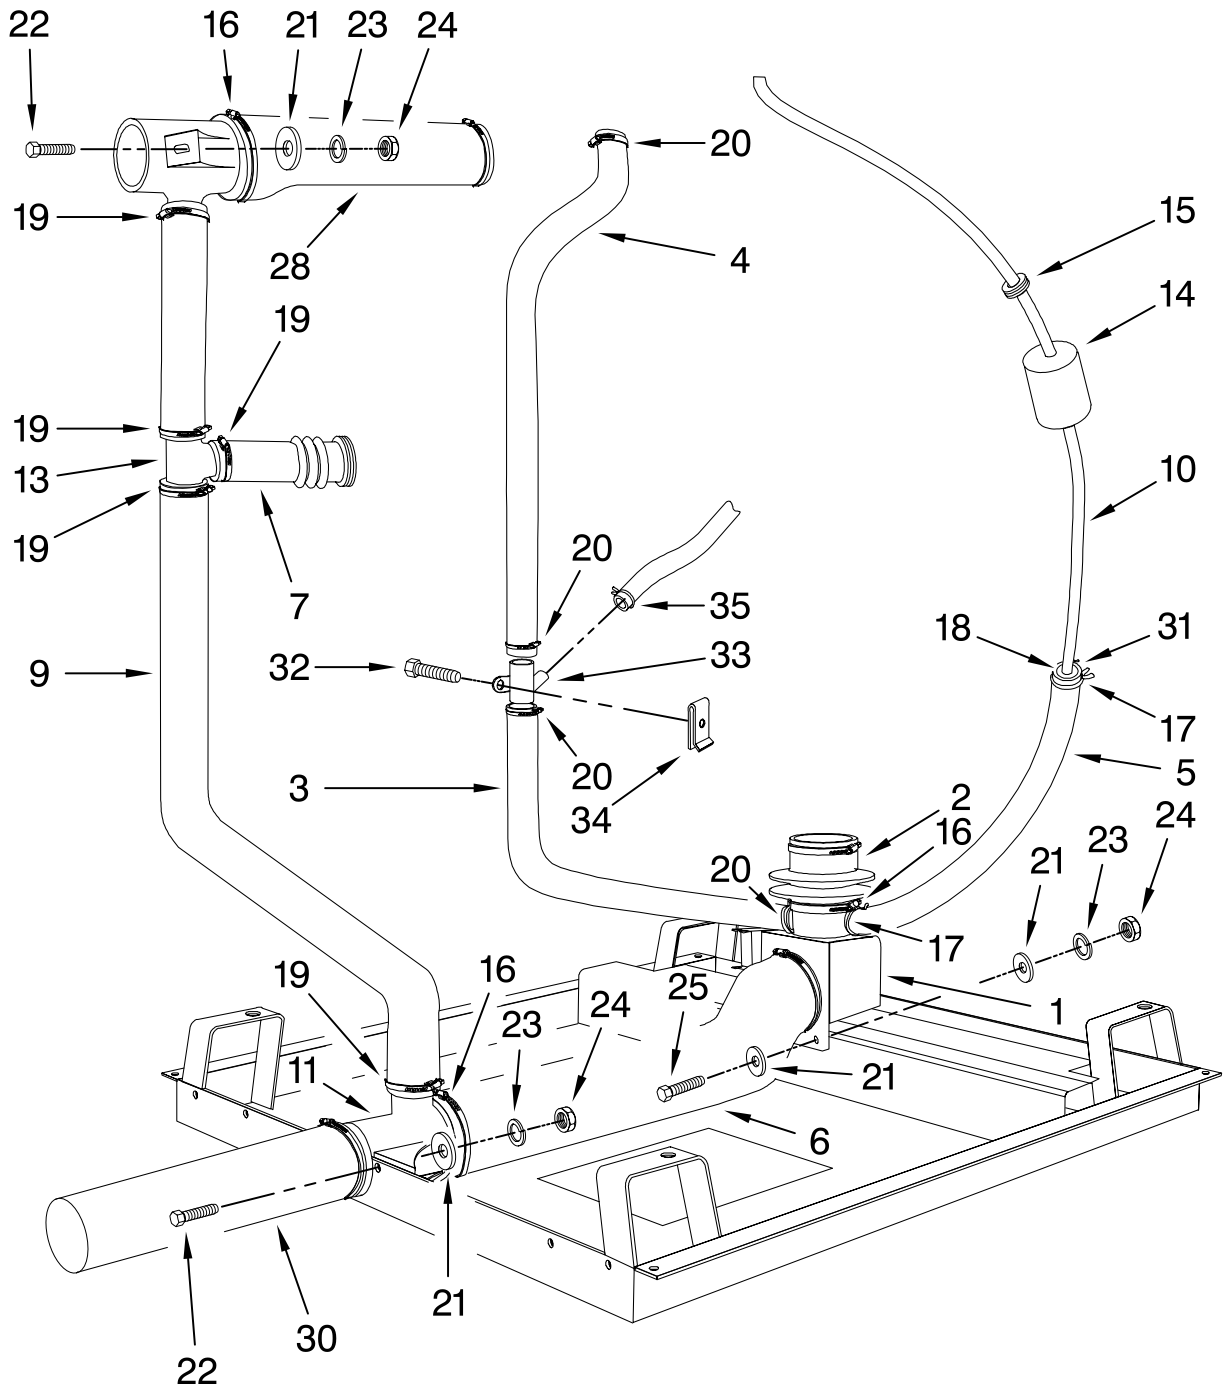

DRAIN SYSTEM PARTS

For Model: MFS18PDFTS

(Stainless)

FOR ORDERING INFORMATION REFER TO PARTS PRICE LIST

DRAIN SYSTEM PARTS

For Model: MFS18PDFTS

(Stainless)

<u>Illus.</u> <u>No.</u>	<u>Part</u> <u>No.</u>	<u>DESCRIPTION</u>
1	23001244	Drain valve Complete
	W10126968	Drain Valve No Motor
	W10357127	Drain Valve Motor Only
2	W10357128	Tub To Drain Hose
3	W10357129	Hopper To Drain Valve Hose
4	23004490	Upper Overflow Hose
5	23001246	Lower Pressure Switch Hose
6	23001249	Drain Valve Outlet Hose
7	23001250	Corregated Vent Hose
9	23001251	Lower Overflow Hose
10	23001252	Upper Pressure Switch Hose
11	23001253	Large T
13	23001255	Small T
14	23004491	Larger Bumper
15	23001138	Smaller Bumper
16	696392	Hose Clamp
17	23001259	Hose Clamp
18	23001260	Pressure Switch Hose Fitting
19	23001750	Hose Clamp
20	616099	Hose Clamp
21	23002437	Washer M8
22	23001264	Bolt M8X20
23	23002358	Lock Washer M8
24	23003766	Nut M8
25	23002908	Bolt M8X120
28	23004241	Hopper To T-Hose
30	23002015	Drain Elbow
31	596669	Hose Clamp
32	23004480	Screw ST4.8X13
33	23004492	T-Fitting
	W10357130	T-Fitting
34	23004481	Speed Nut
35	W10357131	Hose Clamp

FOR ORDERING INFORMATION REFER TO PARTS PRICE LIST