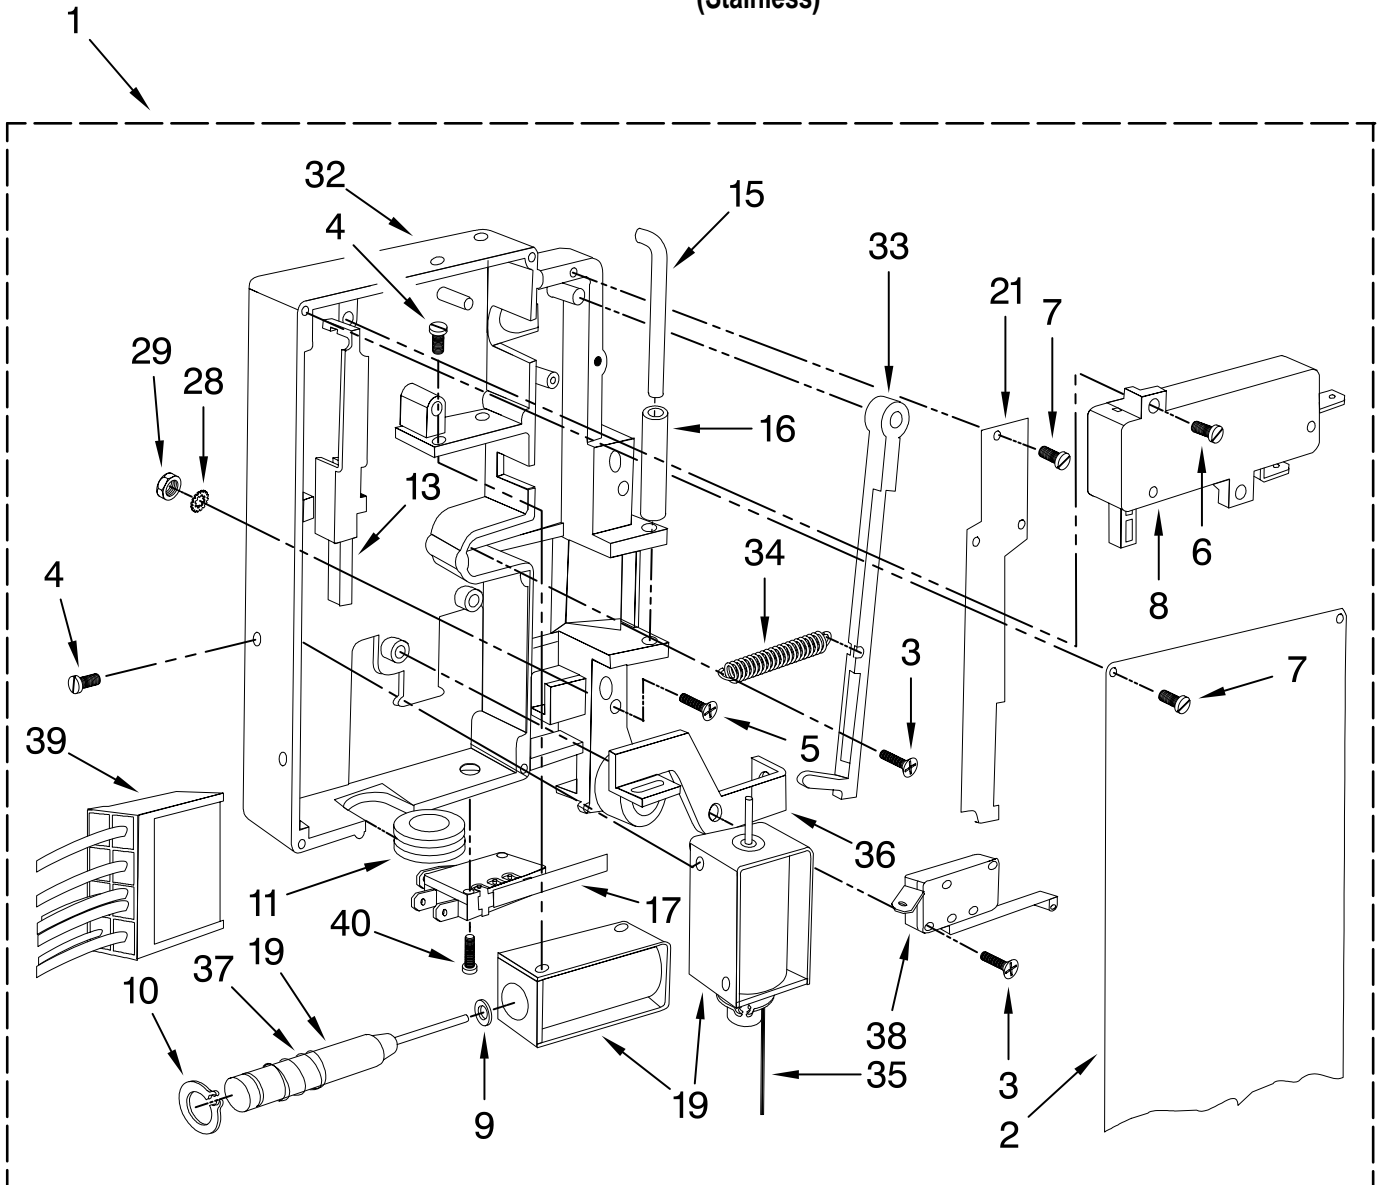

Illus. No.	Part No.	DESCRIPTION
15	23001158	Lock Washer M6
16	23002462	Bolt M6X20
17	23001173	Door Handle, Guide
19	23002280	Nut M6
20	23001175	Bolt M6X20 (Handle Side)
21	23004113	Bolt M4X12

Illus. No.	Part No.	DESCRIPTION
23	23003860	Door Handle Cover
24	W10357125	Door Frame
26	W10357126	Door Hinge
27	23001370	Door Handle Block w/Pin
28	23003858	Door Latch
29	23004489	Door Shim
30	W10382919	Carriage Bolt, M6x25 (Hinge Side)

FOR ORDERING INFORMATION REFER TO PARTS PRICE LIST

DOOR LOCK PARTS

For Model: MFS18PDFTS

(Stainless)

Illus. No.	Part No.	DESCRIPTION
1	Y23002897	Door Lock Complete
2	W10357120	Door Lock Cover Plate
3	23001131	Bolt M3X14
4	23002869	Bolt M3X6
5	23001133	Bolt M5X25
6	23003114	Bolt M4X8
7	23002869	Bolt M3X6
8	23001135	Bimetal Switch Assembly
9	23001136	Washer
10	23001137	Snap Ring
11	23001138	Rubber Grommet

Illus. No.	Part No.	DESCRIPTION
13	23001140	Locking Bar
15	23001142	Latch Roller Pin
16	23001143	Latch Roller
17	23001145	Door Closed Switch
19	23001146	Solenoid
21	23001149	Leaf Spring
28	23004485	Lock Washer M5
29	23004486	Nut M5
32	Y23002898	Door Lock Housing
33	23002899	Actuator Arm
34	23001148	Actuator Arm Spring
35	23001152	Emergency Opening Cord