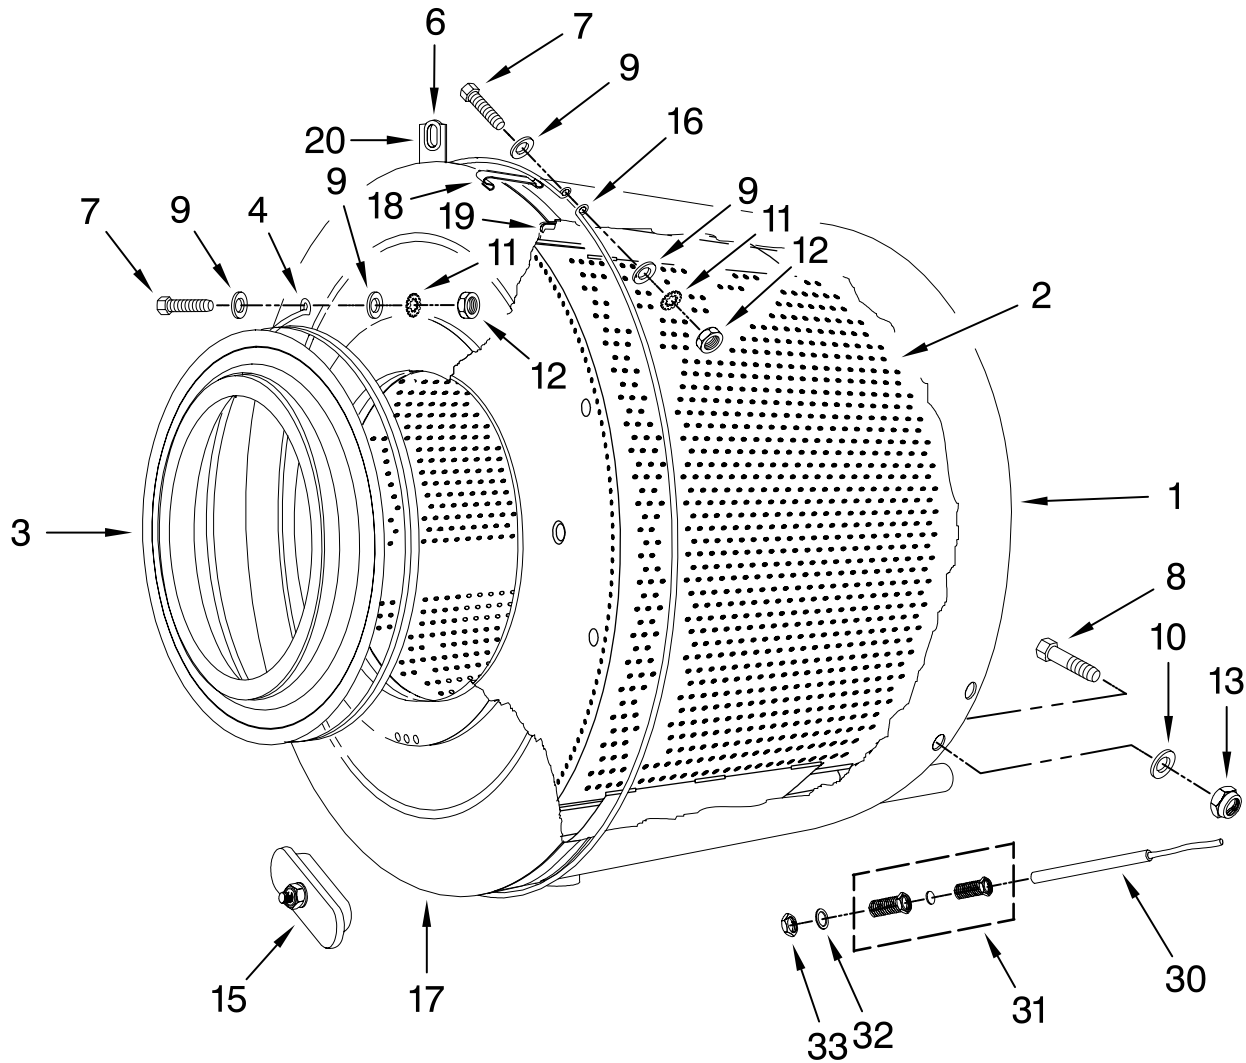

TUB AND DRUM PARTS

For Model: MFS18PDFTS

(Stainless)

Illus. No.	Part No.	DESCRIPTION
1	W10357138	Tub Complete
2	W10357139	Drum
3	W10382921	Bellow
4	23003537	Bellow To Tub Clamp
	W10357140	Assembly Ring Plate
6	23003539	Balance Switch Grommet
7	23004000	Bolt M6X60
8	23003079	Bolt M12X40
9	23001309	Washer M6.4X17X3

Illus. No.	Part No.	DESCRIPTION
10	23004146	Washer
11	23002756	Lock Washer M6
12	23001312	Nut M6
13	W10357141	Nut M6
15	23001594	Heating Element Hole Plug
16	23004502	Clamp Retaining Ring
17	23004503	Tub Front Panel
18	23004141	Tub-Front Clamp
19	23004148	Funnel
20	23003911	Balance Switch Grommet Support

Illus. No.	Part No.	DESCRIPTION
30	23003831	Temperature Sensor
31	23003807	Temperature, Sensor Holder
32	23002179	O Ring
33	23002936	Temperature, Sensor Holder, Nut M14

FOLLOWING PARTS NOT ILLUSTRATED

W10382923 O Ring

FOR ORDERING INFORMATION REFER TO PARTS PRICE LIST