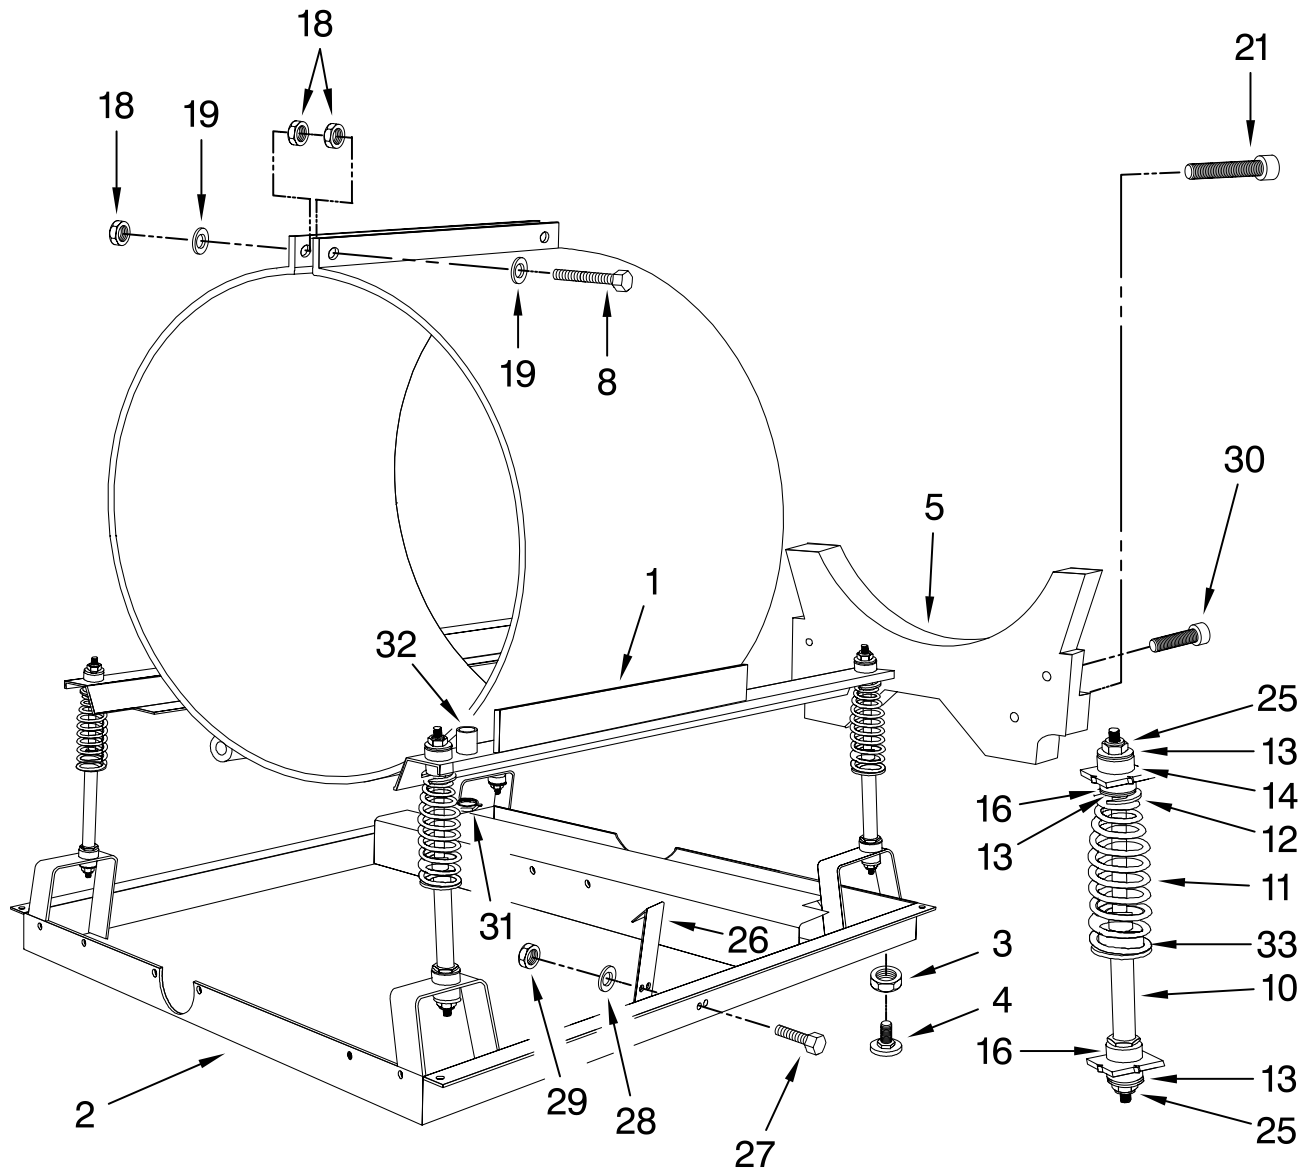

FRAME AND TUB SUPPORT PARTS

For Model: MFS18PDFTS

(Stainless)

Illus. No.	Part No.	DESCRIPTION
1	W10357099	Tub Support
2	W10357100	Frame
3	23001661	Nut M10
4	23003458	Washer Foot
5	W10360062	Counterweight
8	23002984	Bolt M10X80
10	23003451	Spring Support
11	23003453	Yellow Spring
12	23003454	Upper Spring Holder

Illus. No.	Part No.	DESCRIPTION
13	23003455	Rubber Washer
14	23003456	Upper Rubber Spacer
16	23003459	Lower Rubber Spacer
18	23001661	Nut M10
19	23003788	Washer M10
21	W10357101	Bolt M10X100
25	23002356	Nut M10
26	W10357102	Hose Support
27	23002461	Bolt M6X16
28	23002756	Washer M6
29	23001312	Nut M6
31	23002212	Bushing Nut
32	W10357103	Harness Bushing
33	23003465	Lower Spring Holder

Illus. No.	Part No.	DESCRIPTION
25	23002356	Nut M10
26	W10357102	Hose Support
27	23002461	Bolt M6X16
28	23002756	Washer M6
29	23001312	Nut M6
30	W10361724	Bolt M12X40
31	23002212	Bushing Nut
32	W10357103	Harness Bushing
33	23003465	Lower Spring Holder

FOR ORDERING INFORMATION REFER TO PARTS PRICE LIST