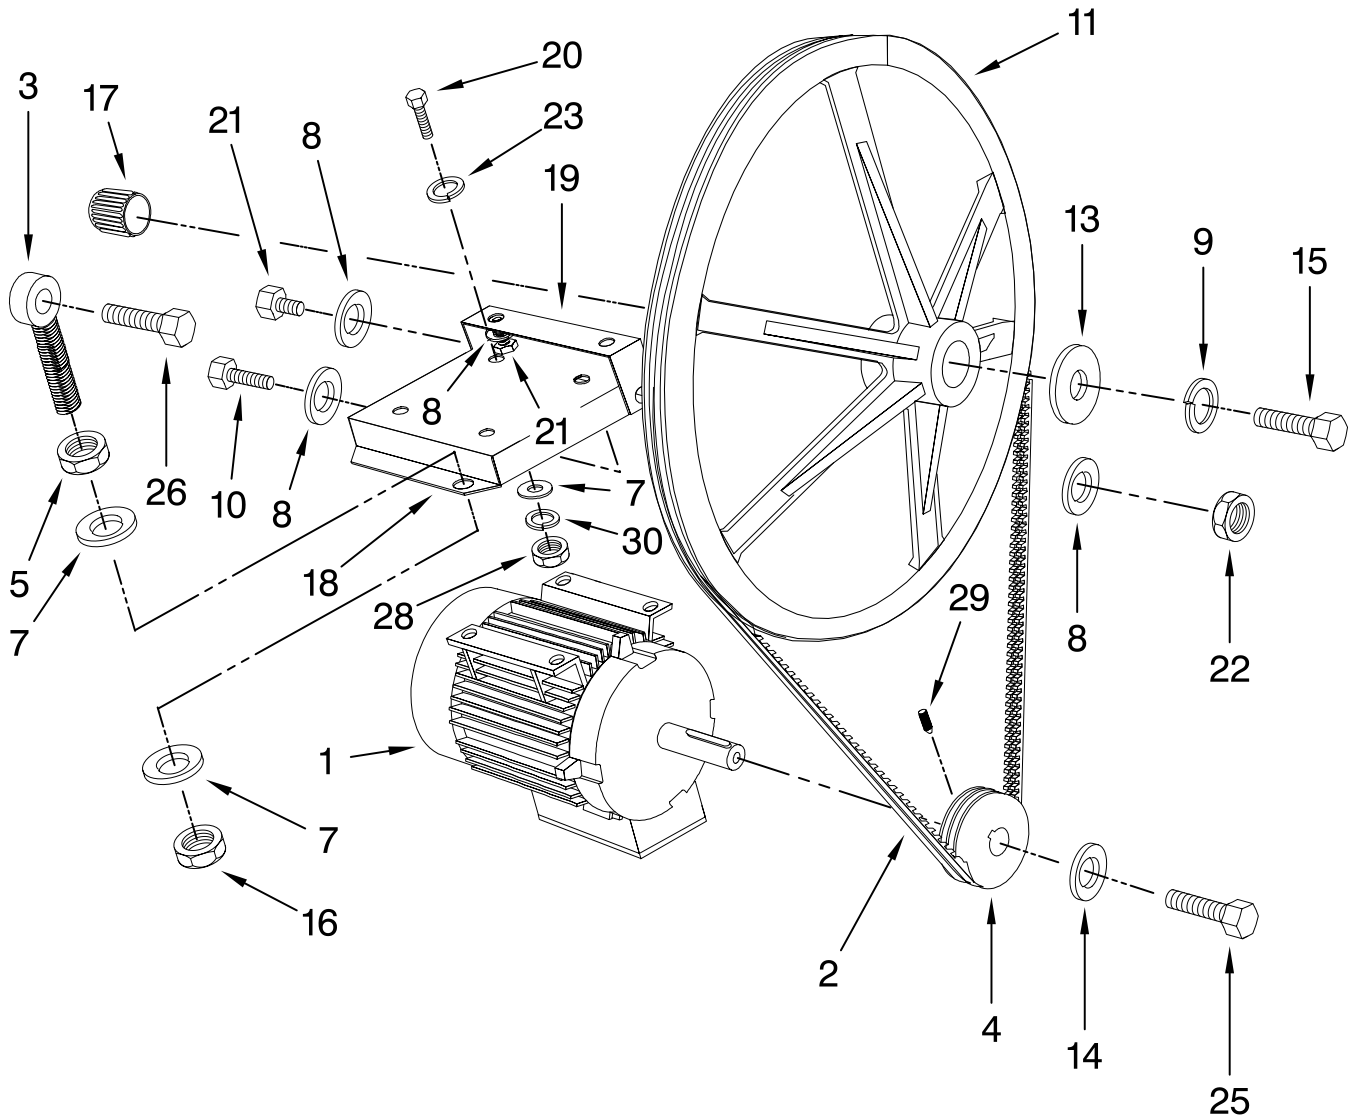

DRIVE PARTS

For Model: MFS18PDFTS

(Stainless)

Illus. No.	Part No.	DESCRIPTION
1	23004079	Drive Motor
2	23003587	V-Belt
3	W10286331	Eye Bolt(M16x90)
4	W10357142	Motor Pulley
5	23004281	Nut M16
7	23003403	Washer M17X40X3
8	23004023	Washer M10
9	23002658	Washer M12
10	23003285	Bolt M10X50
11	23001415	Drum Pulley
13	23004146	Washer M37X13X3

Illus. No.	Part No.	DESCRIPTION
14	23003788	Washer M10
15	23001418	Bolt M12X25
16	23004281	Nut M16
17	23001410	Tolerance Ring
18	W10357143	Motor Mtg Plate
19	W10357144	Motor Mounting Bracket
20	23001305	Bolt M8X25
21	23001905	Bolt M10X25
22	23001661	Nut M10

Illus. No.	Part No.	DESCRIPTION
23	23001203	Washer M8.4X24X2
25	23002461	Bolt M6X16
26	23004040	Bolt M16X50
28	23003766	Nut M8
29	23004509	Screw M8X10
30	23002358	Washer M8

**FOLLOWING PARTS
NOT ILLUSTRATED**

23004498 Motor Harness

FOR ORDERING INFORMATION REFER TO PARTS PRICE LIST