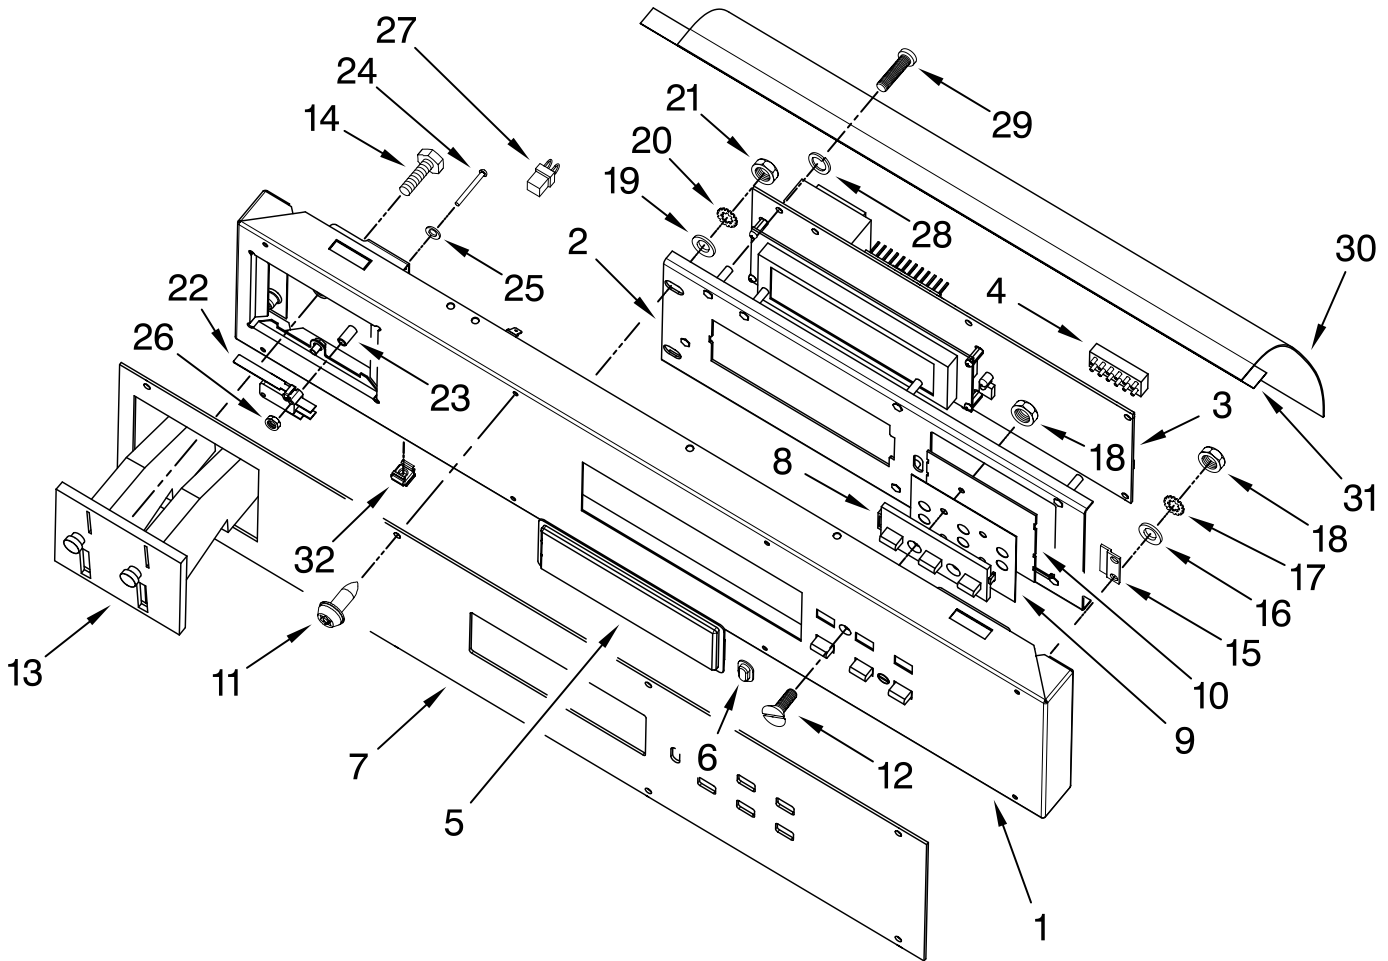

CONTROL PANEL PARTS

For Model: MFS18PDFTS

(Stainless)

Illus. No.	Part No.	DESCRIPTION
1	23004302	Control Panel
2	23004117	Control Board Bracket
3	23004118	MC4 Control Board
	W10343020	MC5 Control Board (After Series 22)
4	W10165003	MC4 Coin Program Chip
	W10387042	MC5 Coin Program Chip (After Series 22)
5	23004119	Display Lens
6	23004120	Infrared Lens
7	W10357116	Facia Panel
8	23003646	3 Button Assembly
9	23004122	Membrane Switch

Illus. No.	Part No.	DESCRIPTION
10	23004123	Membrane Switch Plate
11	23003810	Screw M4X13
12	23003793	Screw M4X12
13	23004124	Coin Drop (.25 Cent)
	23004075	Dual Coin Drop (Canada)
	23004167	Optic Switch
14	23003797	Retaining Bolt
15	23004125	Z Clip
16	23002438	Washer M4.3
17	23002865	Lock Washer M4
18	23001014	Nut M4
19	23002756	Washer M6.4
20	23002756	Lock Washer M6
21	23001312	Nut M6
22	23001145	Service Switch

Illus. No.	Part No.	DESCRIPTION
23	23003653	Spacer
24	23003652	Bolt M3X30
25	23003654	Washer M3.2
26	23002958	Nut M3
27	W10357118	Emergency Stop Connector
28	23002865	Lock Washer M3
29	23002869	Bolt M3X6
30	23002877	Rain Shield
31	23004126	Double-Sided Tape
32	23002455	Cage Nut M6

FOLLOWING PARTS NOT ILLUSTRATED

W10357119 Coin To OPL Conversion Kit

FOR ORDERING INFORMATION REFER TO PARTS PRICE LIST