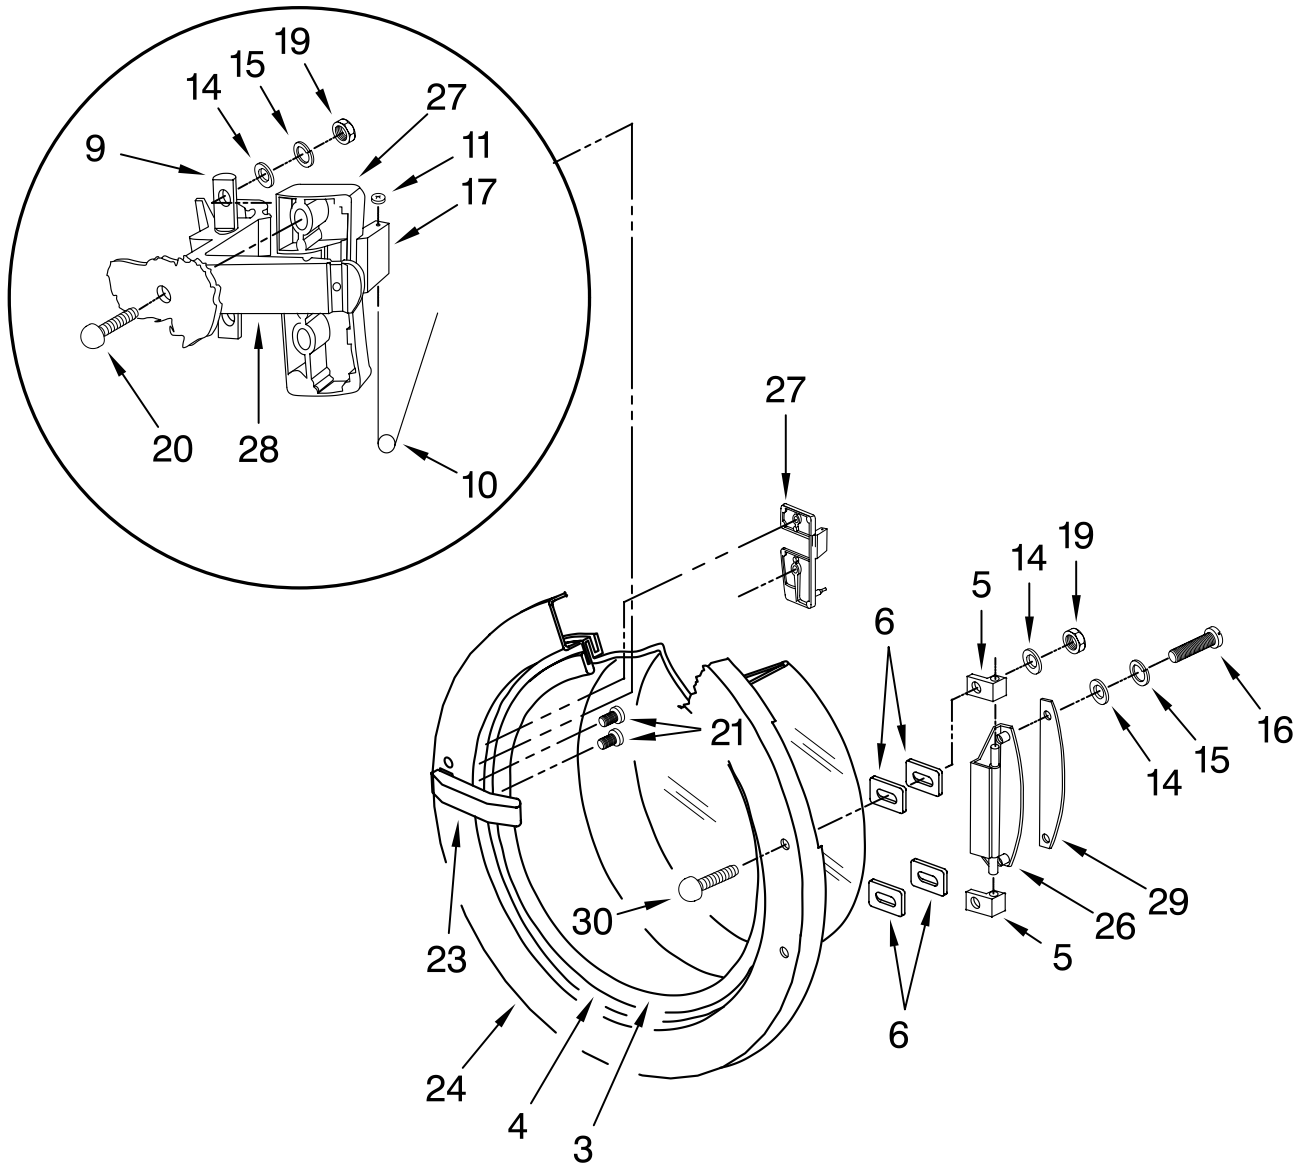

DOOR PARTS

For Model: MFS18PDFTS

(Stainless)

Illus. No.	Part No.	DESCRIPTION
3	23003544	Door Glass
4	23001365	Door Glass Gasket
5	23003545	Hinge Block
6	23001368	Hinge Block Shim
9	23001168	Door Handle Pivot Pin
10	23001169	Door Handle Spring
11	23002499	Spring Speed Clip
14	23002424	Washer M6

Illus. No.	Part No.	DESCRIPTION
15	23001158	Lock Washer M6
16	23002462	Bolt M6X20
17	23001173	Door Handle, Guide
19	23002280	Nut M6
20	23001175	Bolt M6X20 (Handle Side)
21	23004113	Bolt M4X12

Illus. No.	Part No.	DESCRIPTION
23	23003860	Door Handle Cover
24	W10357125	Door Frame
26	W10357126	Door Hinge
27	23001370	Door Handle Block w/Pin
28	23003858	Door Latch
29	23004489	Door Shim
30	W10382919	Carriage Bolt, M6x25 (Hinge Side)

FOR ORDERING INFORMATION REFER TO PARTS PRICE LIST