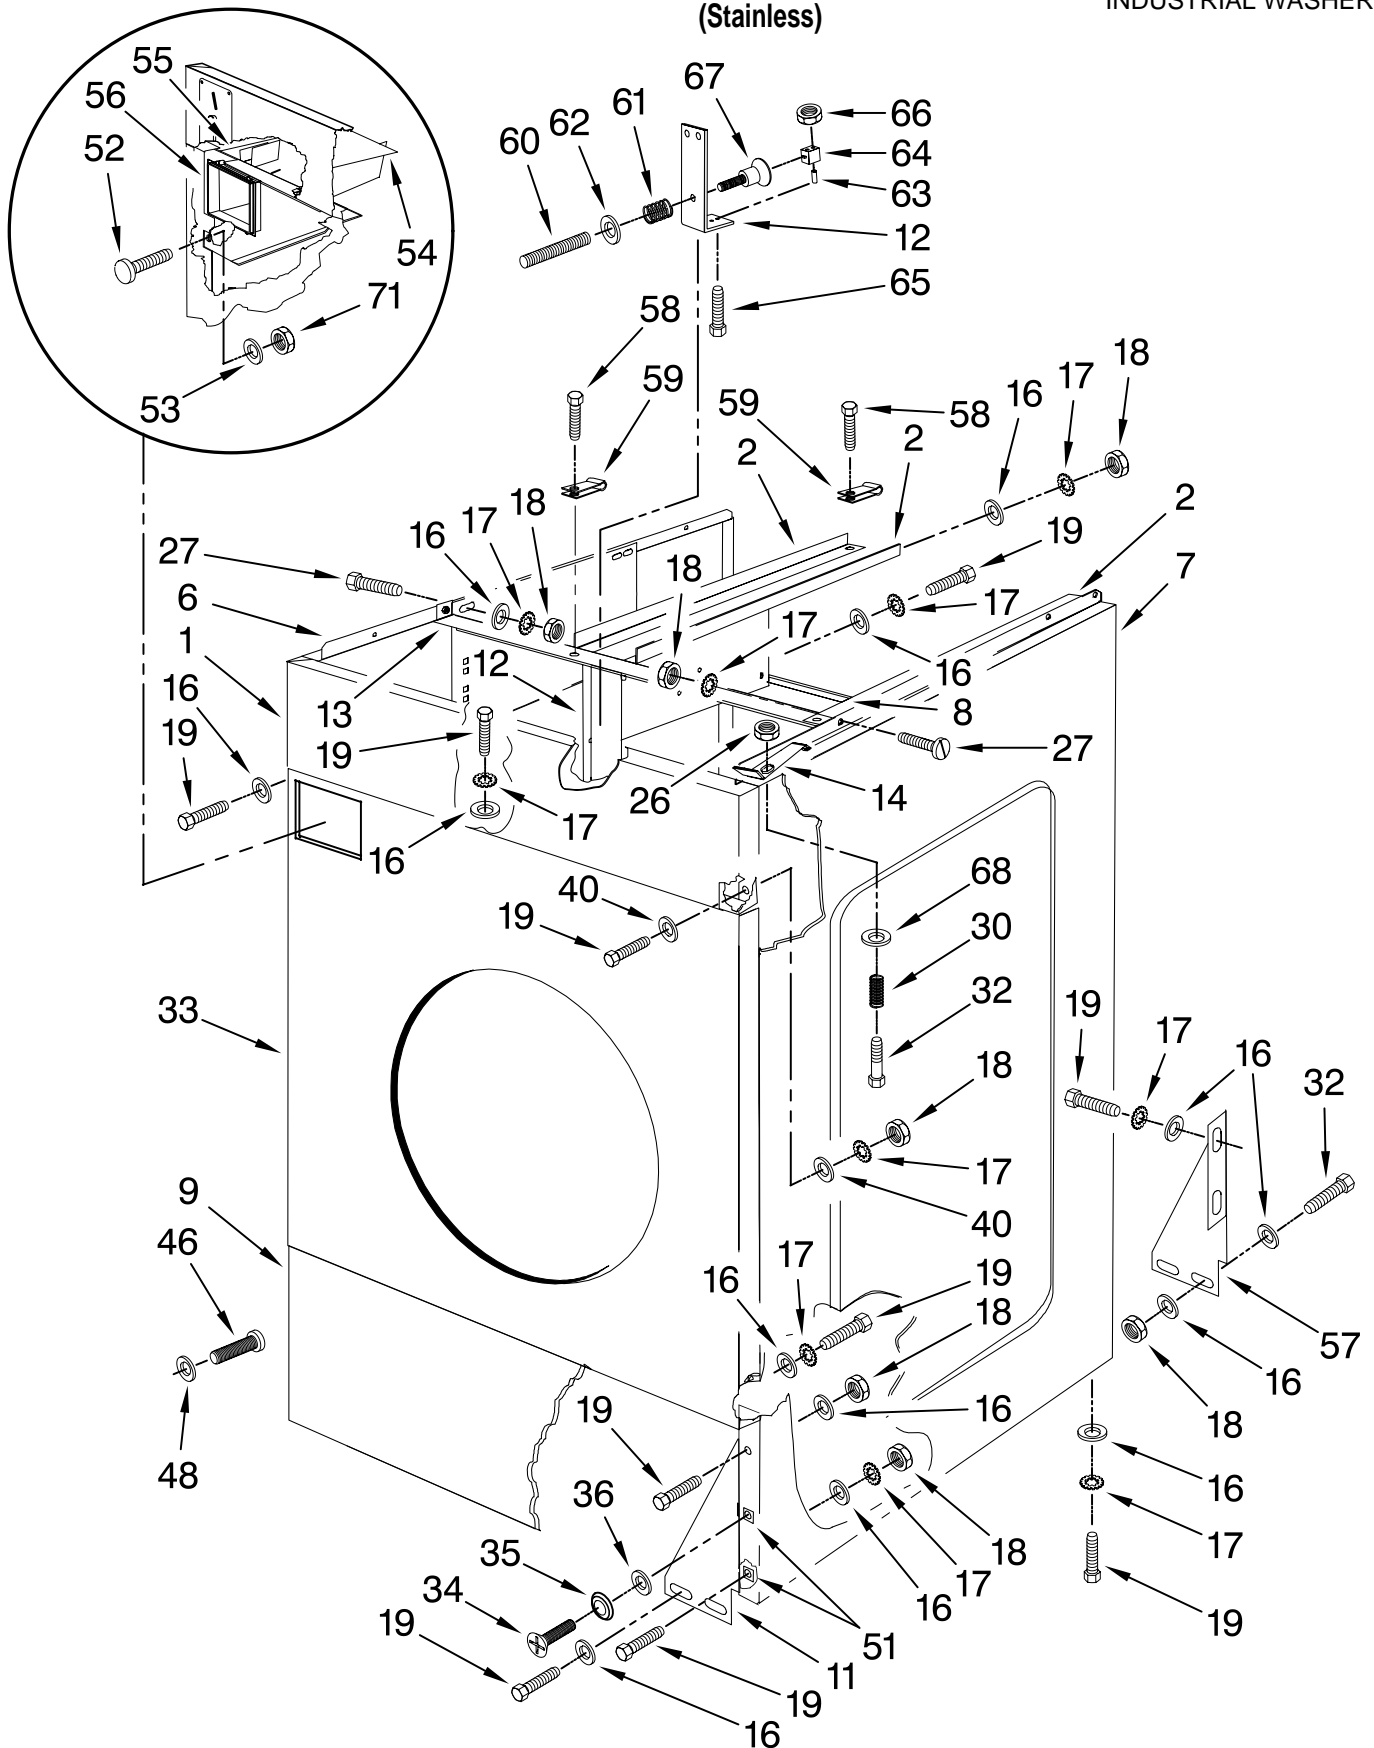

For Model: MFS18PDFTS
(Stainless)

COMMERCIAL
INDUSTRIAL WASHER

FOR ORDERING INFORMATION REFER TO PARTS PRICE LIST

CABINET AND COIN BOX PARTS

For Model: MFS18PDFTS

(Stainless)

Illus. No.	Part No.	DESCRIPTION	Illus. No.	Part No.	DESCRIPTION	Illus. No.	Part No.	DESCRIPTION
1	23004302	Control Panel Coin	26	23001310	Nut M6	57	W10357114	Back Left Cabinet
2	W10357106	Front To Back Reinforcement	27	23003301	Bolt M6X16			Stiffner
6	W10357107	Left Side Panel	30	23001445	Top Clip Spring		W10357115	Back Right Cabinet
7	W10357108	Right Side Panel	32	23002463	Bolt M6X30			Stiffner
8	W10357109	Rear Panel	33	W10357112	Front Panel Coin	58	23004480	Screw ST4.8X13
9	23001436	Service Panel	34	23003478	Bolt M6X50	59	23004481	Harness Clip
11	W10357110	Front Cabinet Stiffner	35	23002457	Washer M6	60	23003901	Large Balance Switch Spring
12	23004475	Out Of Balance Plate	36	23002458	Washer M15X7X2	61	23003900	Small Balance Switch Spring
13	23004476	Top Cabinet Stiffner	40	23002756	Washer M6	62	23002504	Washer M4
14	23001442	Top Clip	46	23004095	Bolt M4X16	63	23003902	Spacer M7X10
16	23001309	Washer M6.4X17X3	48	23002438	Washer M4.3	64	23003899	Out Of Balance Switch
17	23002756	Lock Washer M6	51	23002455	Nut M6	65	23002906	Bolt M3X25
18	23001312	Nut M6	52	23004095	Bolt M4X16	66	23002958	Nut M3
19	23002461	Bolt M6X16	53	23002504	Washer M4	67	23003904	Balance Switch Spring Holder
			54	23003776	Coinbox Support	68	23001027	Washer M6
			55	23003974	Vault Assembly	71	23001014	Nut M4
			56	23003775	Vault Front Bezel			

Illus. No.	Part No.	DESCRIPTION
15	23001158	Lock Washer M6
16	23002462	Bolt M6X20
17	23001173	Door Handle, Guide
19	23002280	Nut M6
20	23001175	Bolt M6X20 (Handle Side)
21	23004113	Bolt M4X12

Illus. No.	Part No.	DESCRIPTION
23	23003860	Door Handle Cover
24	W10357125	Door Frame
26	W10357126	Door Hinge
27	23001370	Door Handle Block w/Pin
28	23003858	Door Latch
29	23004489	Door Shim
30	W10382919	Carriage Bolt, M6x25 (Hinge Side)