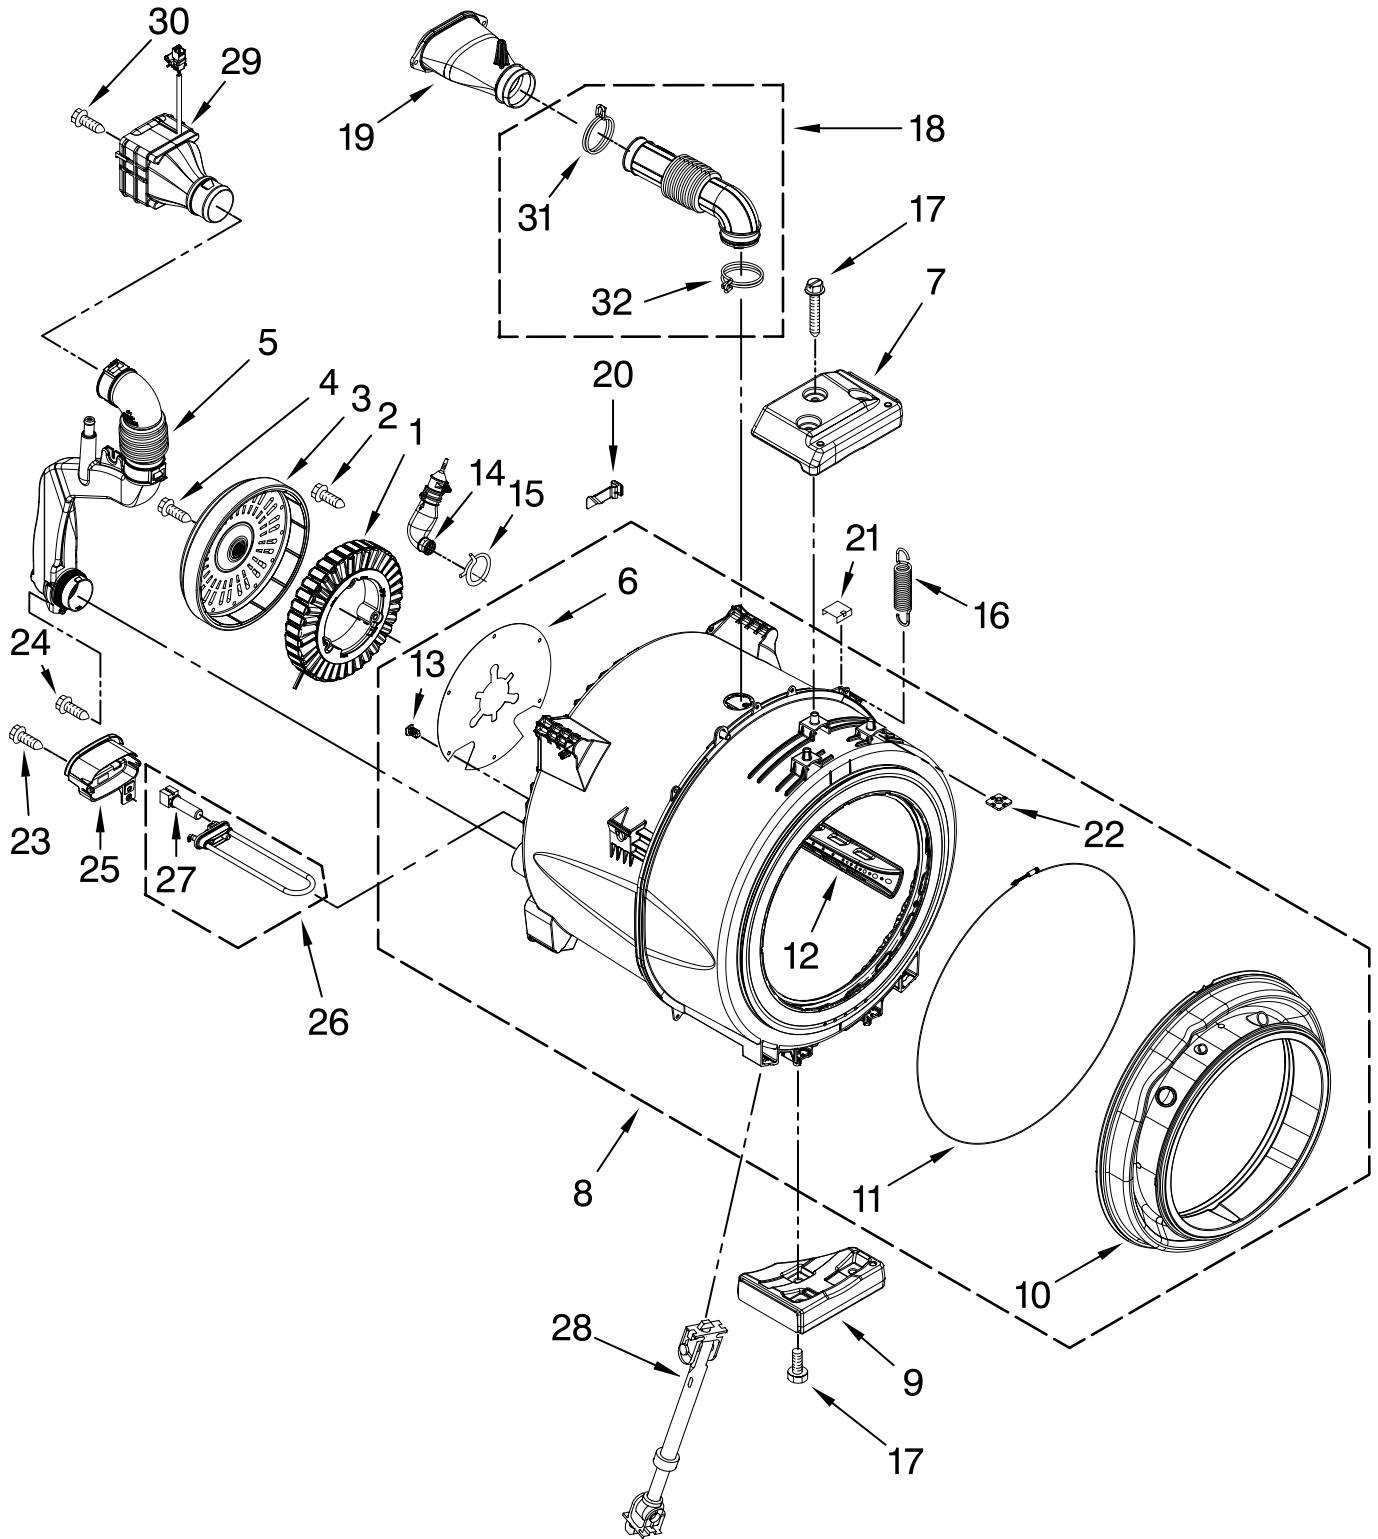

TUB AND BASKET PARTS

For Models: MHW6000XW1, MHW6000XR1, MHW6000XG1
(White) (Red) (Cosmetallic)

FOR ORDERING INFORMATION REFER TO PARTS PRICE LIST

TUB AND BASKET PARTS

For Models: MHW6000XW1, MHW6000XR1, MHW6000XG1
(White)   (Red)   (Cosmetallic)

Illus. No.	Part No.	DESCRIPTION	Illus. No.	Part No.	DESCRIPTION	Illus. No.	Part No.	DESCRIPTION
1	W10213978	Stator, Motor (Includes Item 2)	9	W10237535	Counterweight, Bottom	21	8540092	Clamp, Tub
2	W10253476	Screw, Stator Mounting	10	W10340443	Bellow	22	8540072	Nut, Push-In
3	W10213980	Rotor, Motor (Includes Item 4)	11	W10237502	Retainer, Bellow To Tub	23	9740848	Screw, 8-18 x 1/2
4	W10253477	Screw, Rotor Mounting	12	W10292810	Baffle, Tub	24	W10306501	Screw, M4.1-1.8 x 16.5
5	W10261582	Pipe, Ventilation Assembly	13	W10273613	Retainer, Push In	25	W10318155	Shield, Heater
6	W10267637	Shield, Motor	14	W10260500	Airtrap Assembly	26	W10253993	Heater
7	W10253014	Counterweight, Top	15	371499	Clamp, Hose	27	8181705	NTC
8	W10355005	Tub Assembly, Drum	16	W10312146	Spring, Suspension (Set Of 2)	28	W10312625	Shock Absorber
			17	W10261496	Screw, Counterweight	29	W10261587	Fan, Ventilation Assembly
			18	W10352811	Vent-Hose Coupling Assembly	30	W10305097	Screw, M4.1-1.8 x 57
			19	W10352818	Vent Tube & Cover	31	W10273034	Clamp, Hose
			20	W10316388	Clip, Harness Diverter	32	W10353599	Clamp, Hose

FOR ORDERING INFORMATION REFER TO PARTS PRICE LIST