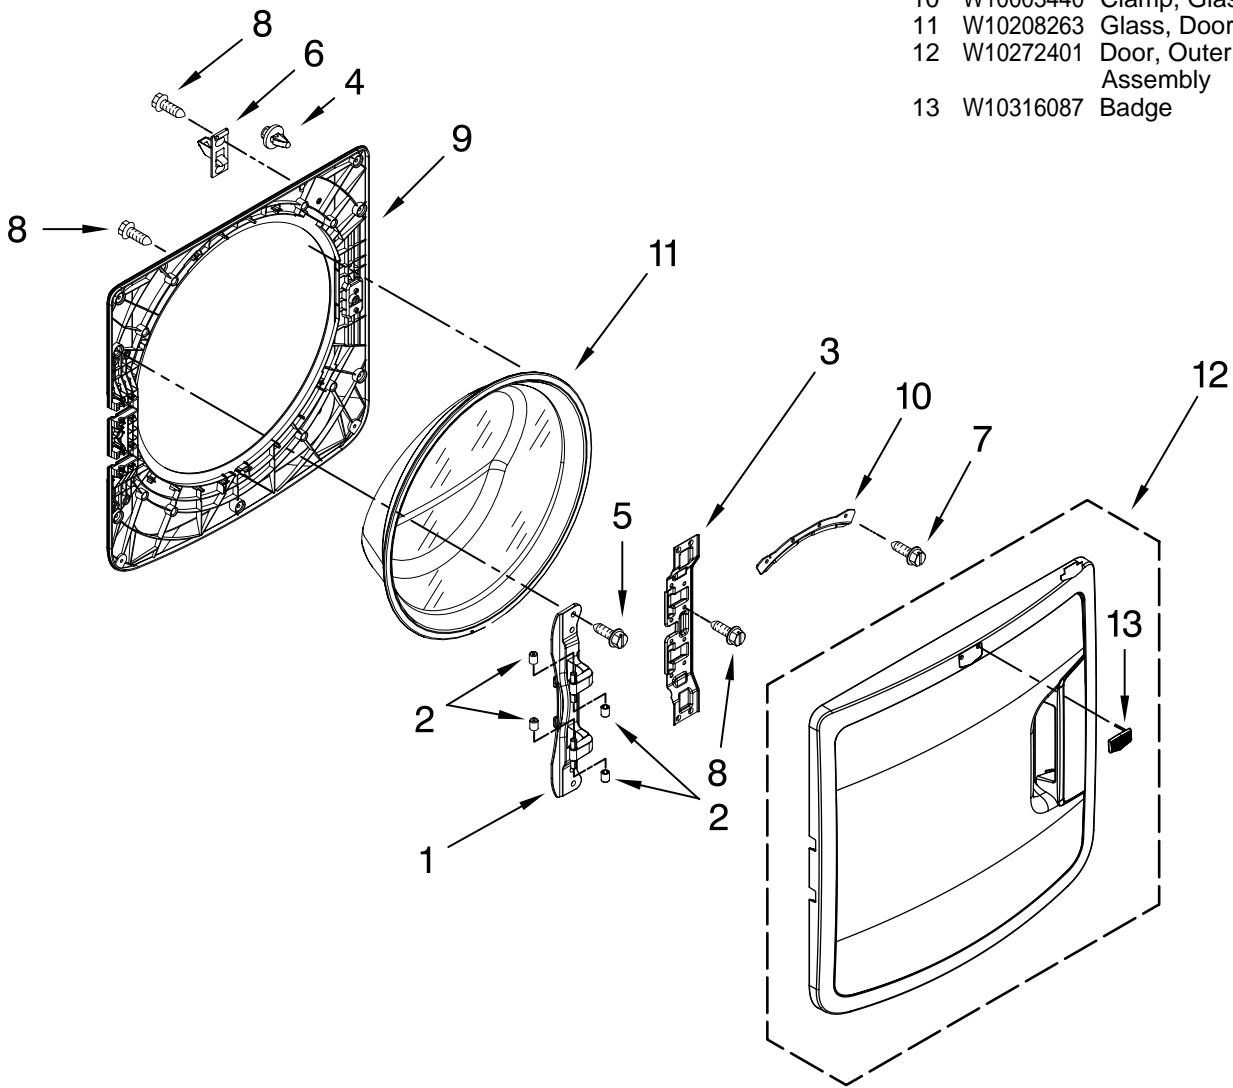

DOOR PARTS

For Models: MHW6000XW1, MHW6000XR1, MHW6000XG1
(White) (Red) (Cosmetallic)

Illus. No.	Part No.	DESCRIPTION
1	W10208415	Hinge Base
2	W10208398	Cap, Hinge
3	W10312805	Plate, Hinge Retainer
4	8572266	Bumper, Door
5	W10288126	Screw, 10-32 x 1/2
6	W10003390	Strike, Door
7	8540513	Screw, M4.1-1.8 x 10
8	8534022	Screw, 8-18 x 5/8
9	W10272396	Frame, Door Back Support
10	W10003440	Clamp, Glass
11	W10208263	Glass, Door
12	W10272401	Door, Outer Assembly
13	W10316087	Badge

FOR ORDERING INFORMATION REFER TO PARTS PRICE LIST