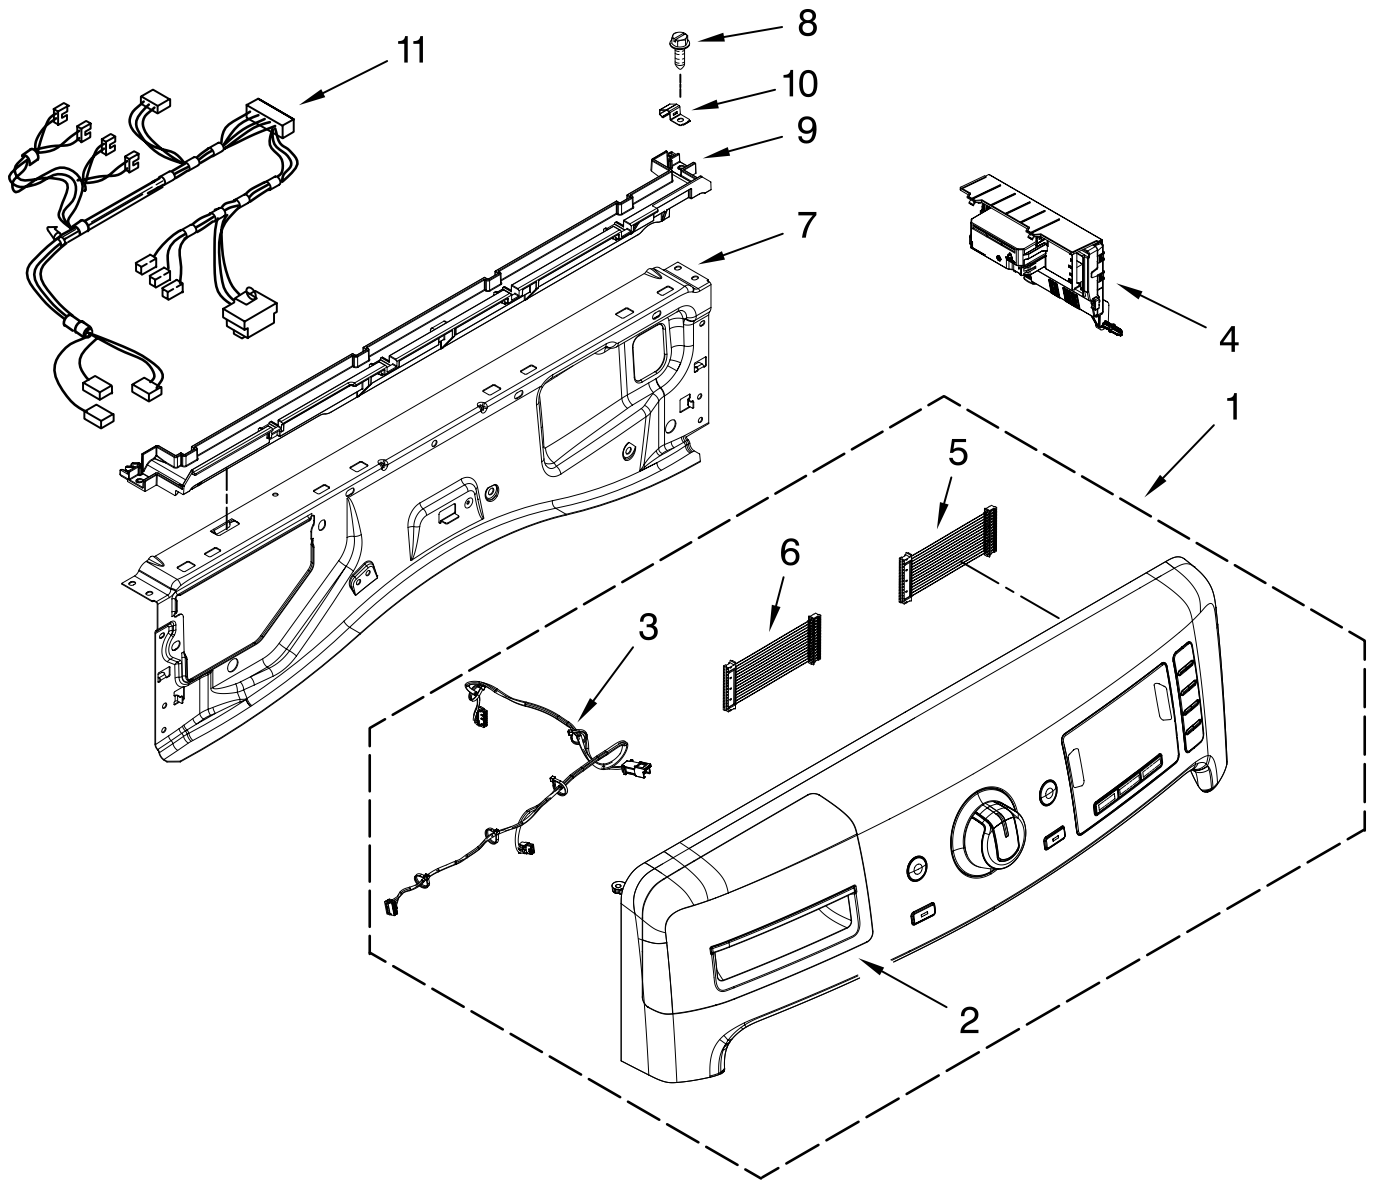

CONTROL PANEL PARTS

For Models: MHW6000XW1, MHW6000XR1, MHW6000XG1
(White) (Red) (Cosmetallic)

Illus. No.	Part No.	DESCRIPTION
1		Console Assembly
	W10369607	White
	W10369610	Red
	W10369608	Cosmetallic

Illus. No.	Part No.	DESCRIPTION
2		Handle, Dispenser Drawer (Also Shown On Page 5)
	W10281852	White
	W10316371	Red
	W10315748	Cosmetallic
3	W10271989	Harness, Main UI
4	W10388205	Control Unit, Central

Illus. No.	Part No.	DESCRIPTION
5	W10309986	Harness, Jumper
6	W10309987	Harness, UI Jumper
7	W10208197	Bracket, Console
8	W10142290	Screw, 8-18 x 1/2
9	W10317570	Channel, Water (Includes Item 10)
10	W10317566	Clip, Spring
11	W10271979	Harness, Wiring (Upper Main)

FOR ORDERING INFORMATION REFER TO PARTS PRICE LIST