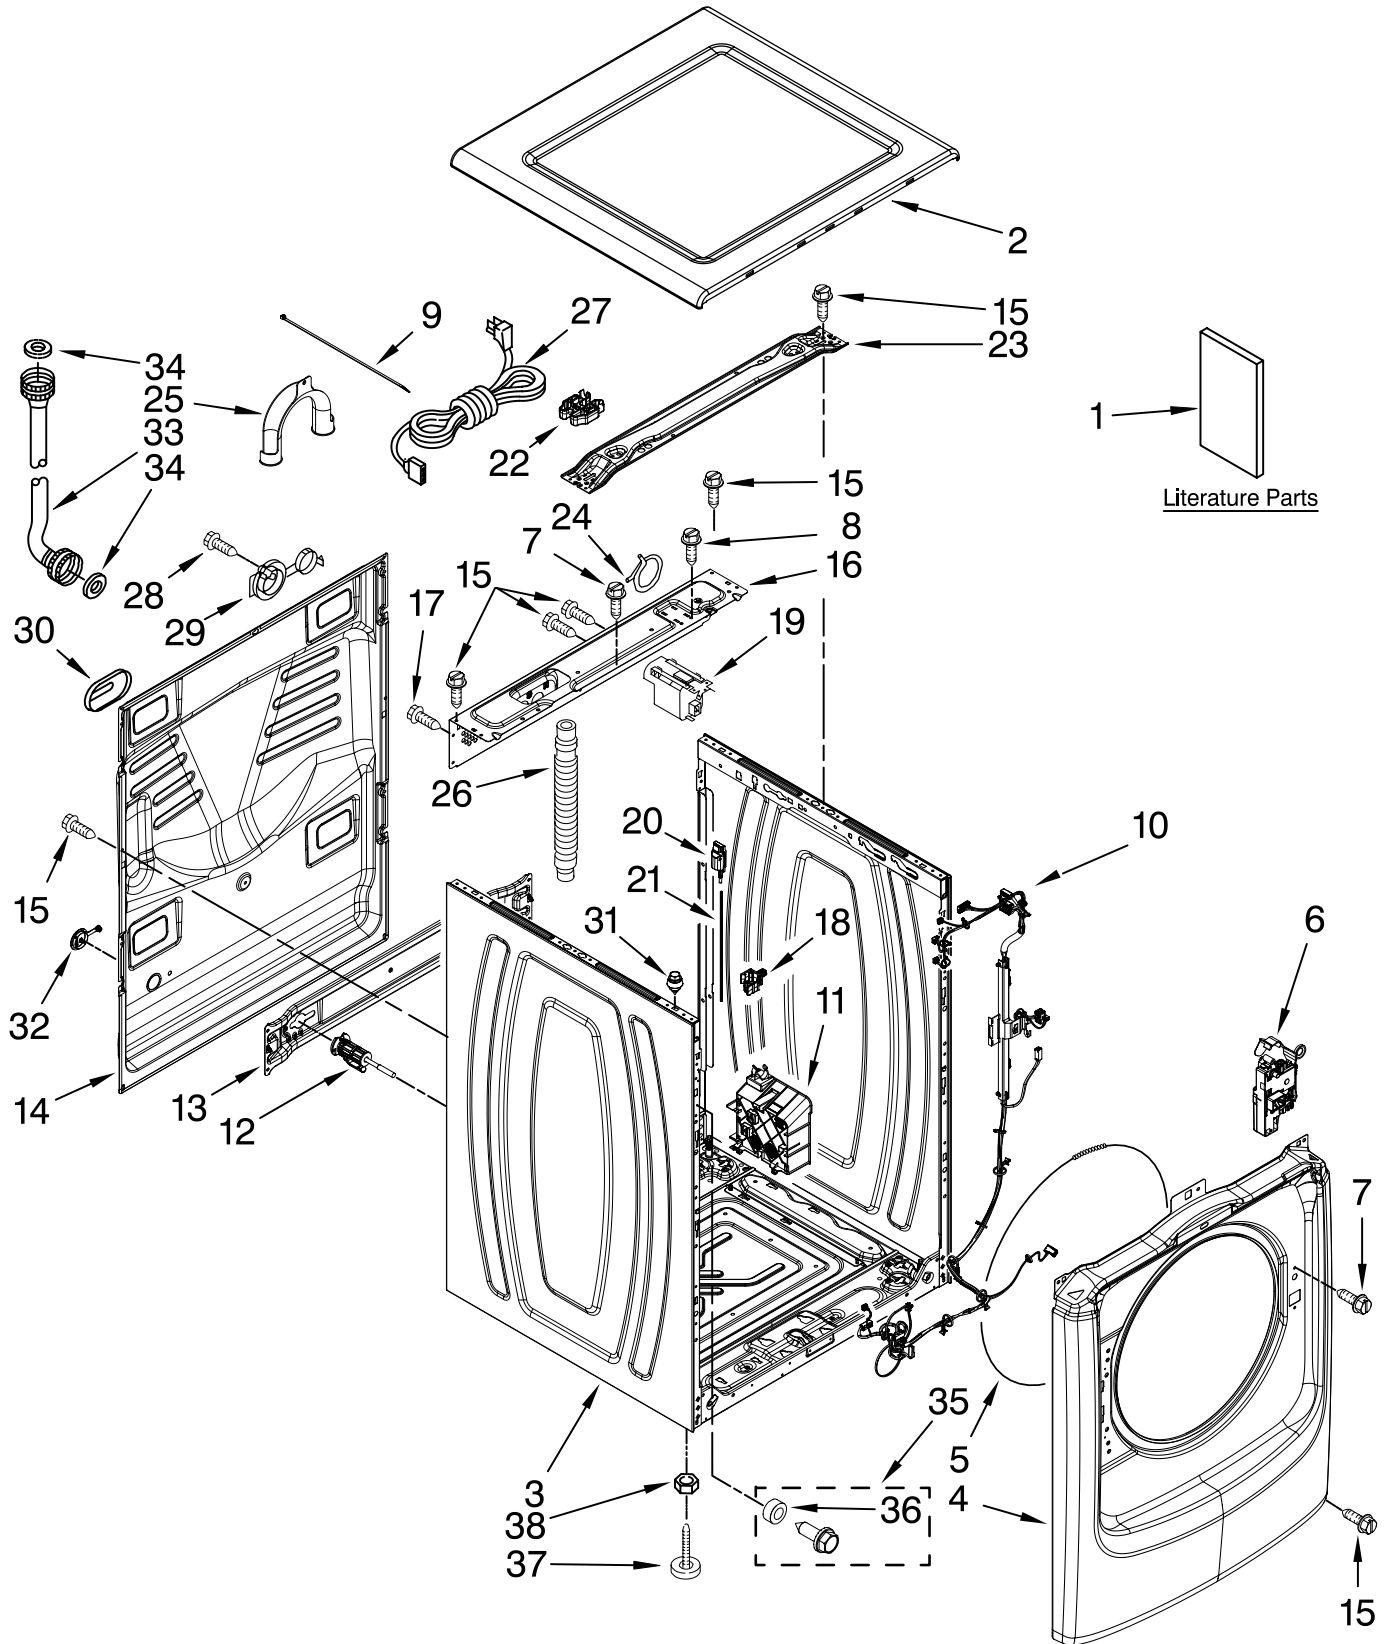

TOP AND CABINET PARTS

For Models: MHW6000XW1, MHW6000XR1, MHW6000XG1
(White) (Red) (Cosmetallic)

AUTOMATIC
WASHER

FOR ORDERING INFORMATION REFER TO PARTS PRICE LIST