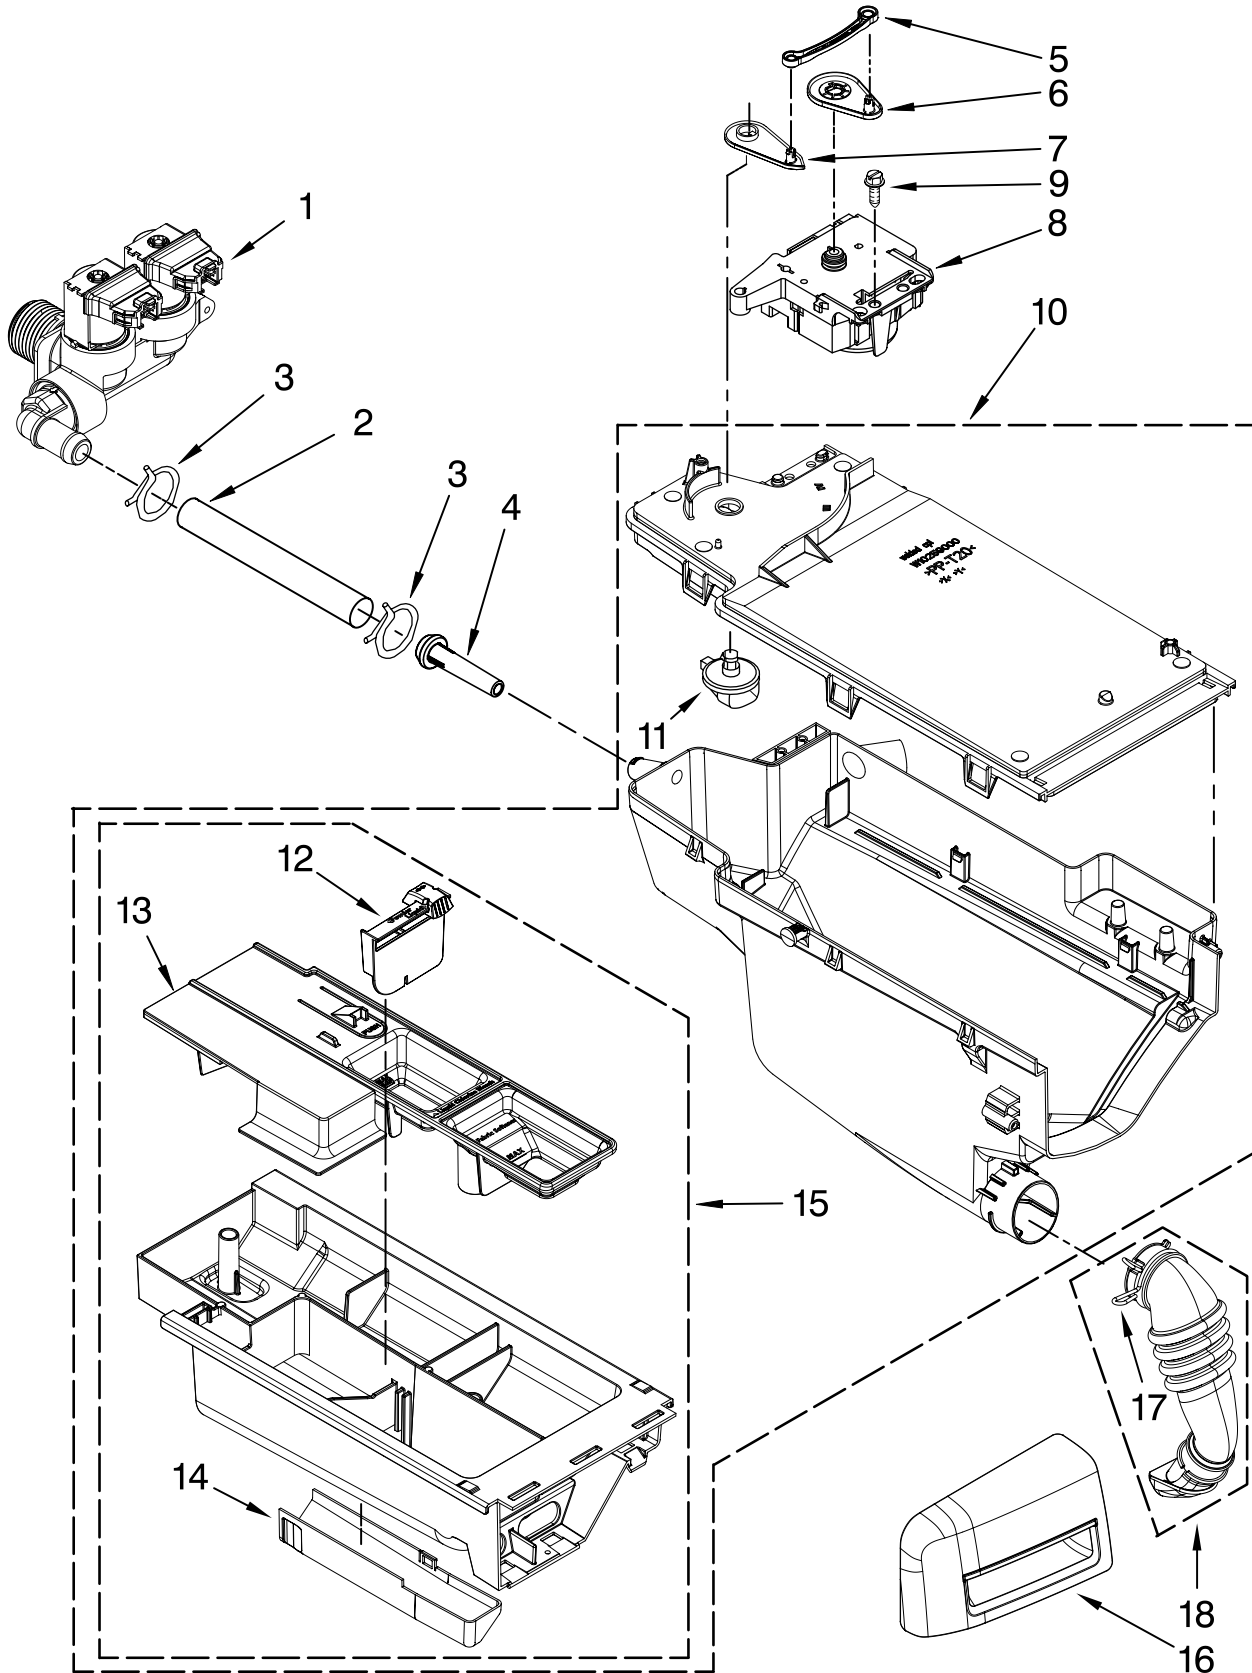

DISPENSER PARTS

For Models: MHW6000XW1, MHW6000XR1, MHW6000XG1
(White) (Red) (Cosmetallic)

FOR ORDERING INFORMATION REFER TO PARTS PRICE LIST

DISPENSER PARTS

For Models: MHW6000XW1, MHW6000XR1, MHW6000XG1
(White) (Red) (Cosmetallic)

Illus. No.	Part No.	DESCRIPTION
1	W10289387	Valve, Inlet
2	W10239952	Hose, Inlet Valve To Dispenser
3	370450	Clamp, Hose
4	8183181	Nozzle, Inlet
5	8183183	Lever, Connection
6	W10003190	Cam, Actuator
7	W10183517	Lever, Water Distribution
8	W10163975	Actuator
9	8540282	Screw, M4-1.8 x 16
10	W10351811	Housing, Dispenser Assembly (Includes Item 7)
11	W10003110	Nozzle, Distribution
12	W10015200	Separator, With Selection Slider
13	W10289432	Siphon, Bleach/Softener
14	W10003140	Cover, Detergent Drawer
15	W10256686	Drawer, Detergent (Complete)
16		Handle, Drawer
	W10281852	White
	W10316371	Red
	W10315748	Cosmetallic
17	W10239910	Clamp, Hose
18	W10239966	Hose, Dispenser To Bellow