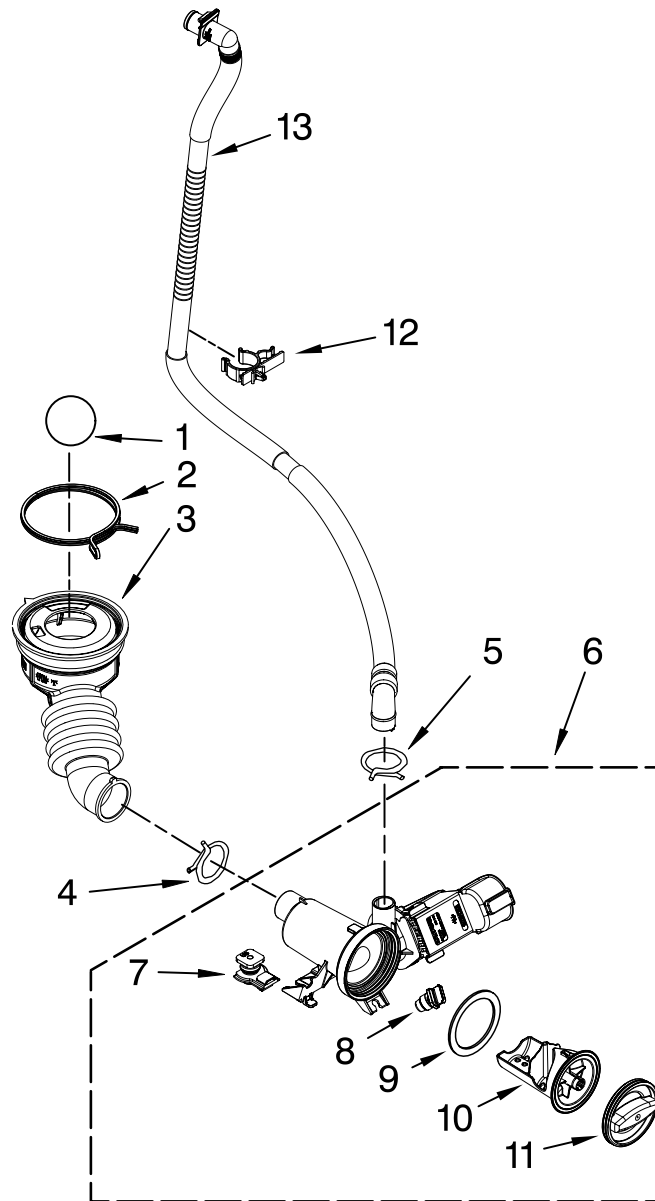

PUMP PARTS

For Models: MHW6000XW1, MHW6000XR1, MHW6000XG1
(White) (Red) (Cosmetallic)

Illus. No.	Part No.	DESCRIPTION	Illus. No.	Part No.	DESCRIPTION	Illus. No.	Part No.	DESCRIPTION
1	W10003330	Ball	6	W10321032	Pump (Complete)	10	W10241027	Filter, Pump
2	8181734	Clamp, Hose	7	W10338326	Grommet, Damper (Rear)	11	W10338322	Cap, Filter
3	W10241029	Hose, Tub to Pump	8	8182816	Grommet, Damper (Front)	12	W10241034	Retainer, Drain Hose
4	W10273036	Clamp, Hose	9	8181736	Seal, Filter Cap	13	W10267642	Drain Hose (Internal)
5	356138	Clamp, Drain Hose						

FOR ORDERING INFORMATION REFER TO PARTS PRICE LIST