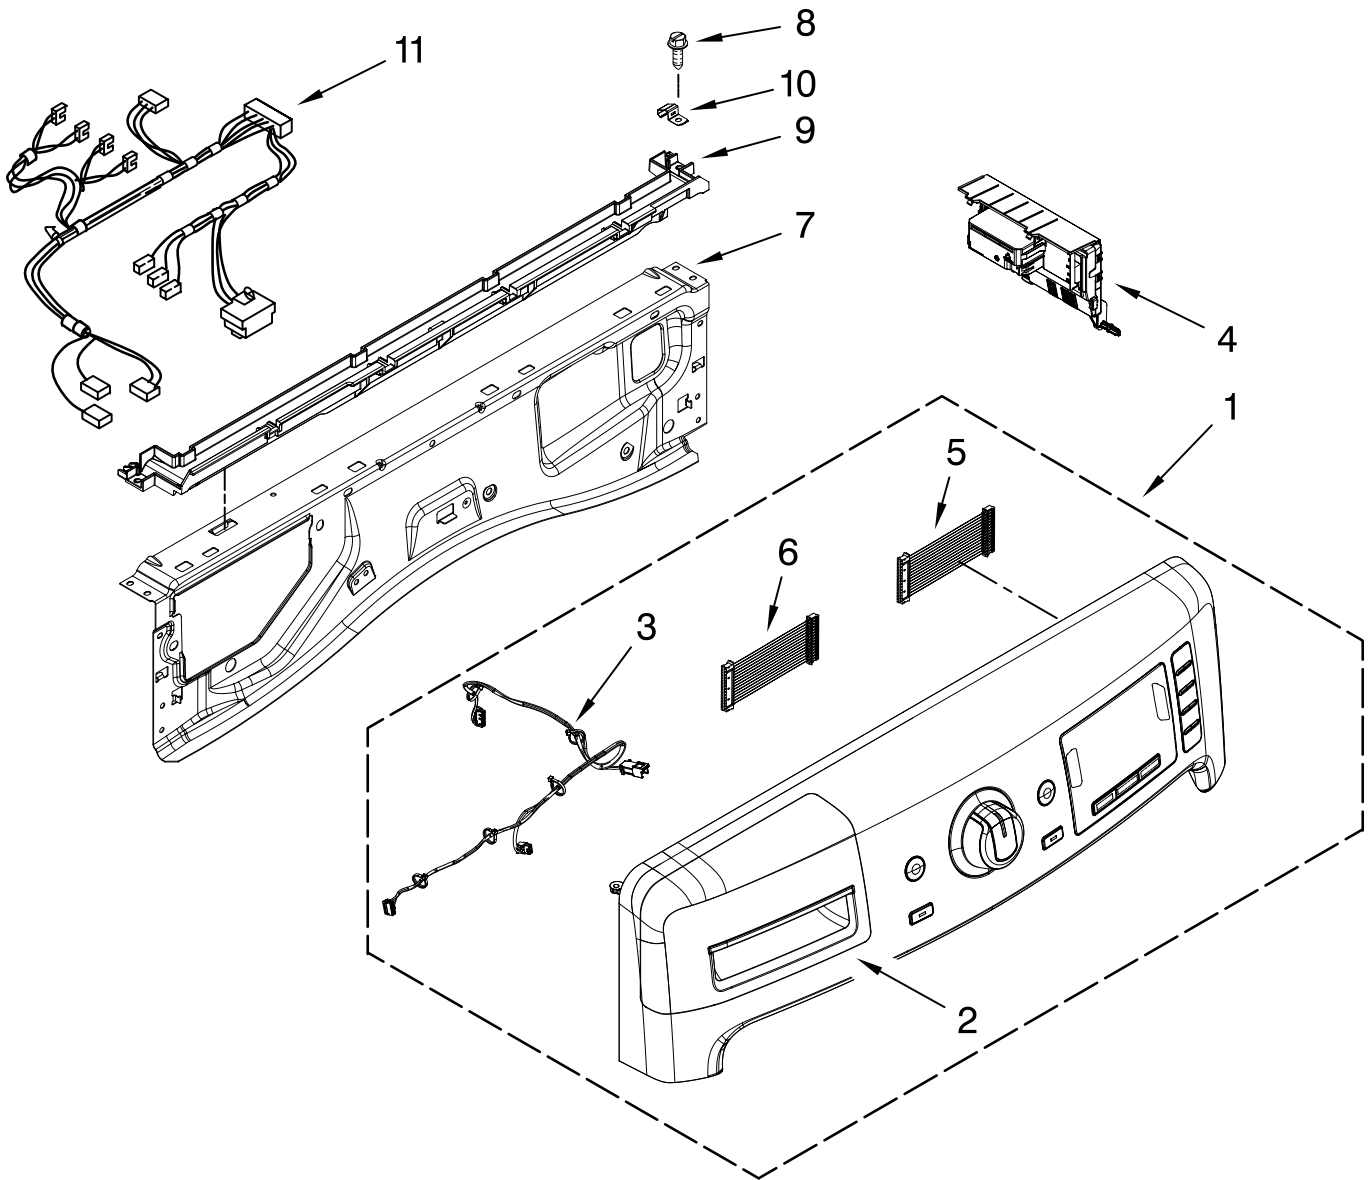

CONTROL PANEL PARTS

For Models: MHW6000XW0, MHW6000XR0, MHW6000XG0
(White) (Red) (Cosmetallic)

Illus. No.	Part No.	DESCRIPTION
1		Console Assembly
	W10350664	White
	W10350665	Red
	W10350666	Cosmetallic

Illus. No.	Part No.	DESCRIPTION
2		Handle, Dispenser Drawer (Also Shown On Page 5)
	W10281852	White
	W10316371	Red
	W10315748	Cosmetallic
3	W10271989	Harness, Main UI
4	W10354088	Control Unit, Central

Illus. No.	Part No.	DESCRIPTION
5	W10309986	Harness, Jumper
6	W10309987	Harness, UI Jumper
7	W10208197	Bracket, Console
8	W10142290	Screw, 8-18 x 1/2
9	W10317570	Channel, Water (Includes Item 10)
10	W10317566	Clip, Spring
11	W10271979	Harness, Wiring (Upper Main)

FOR ORDERING INFORMATION REFER TO PARTS PRICE LIST