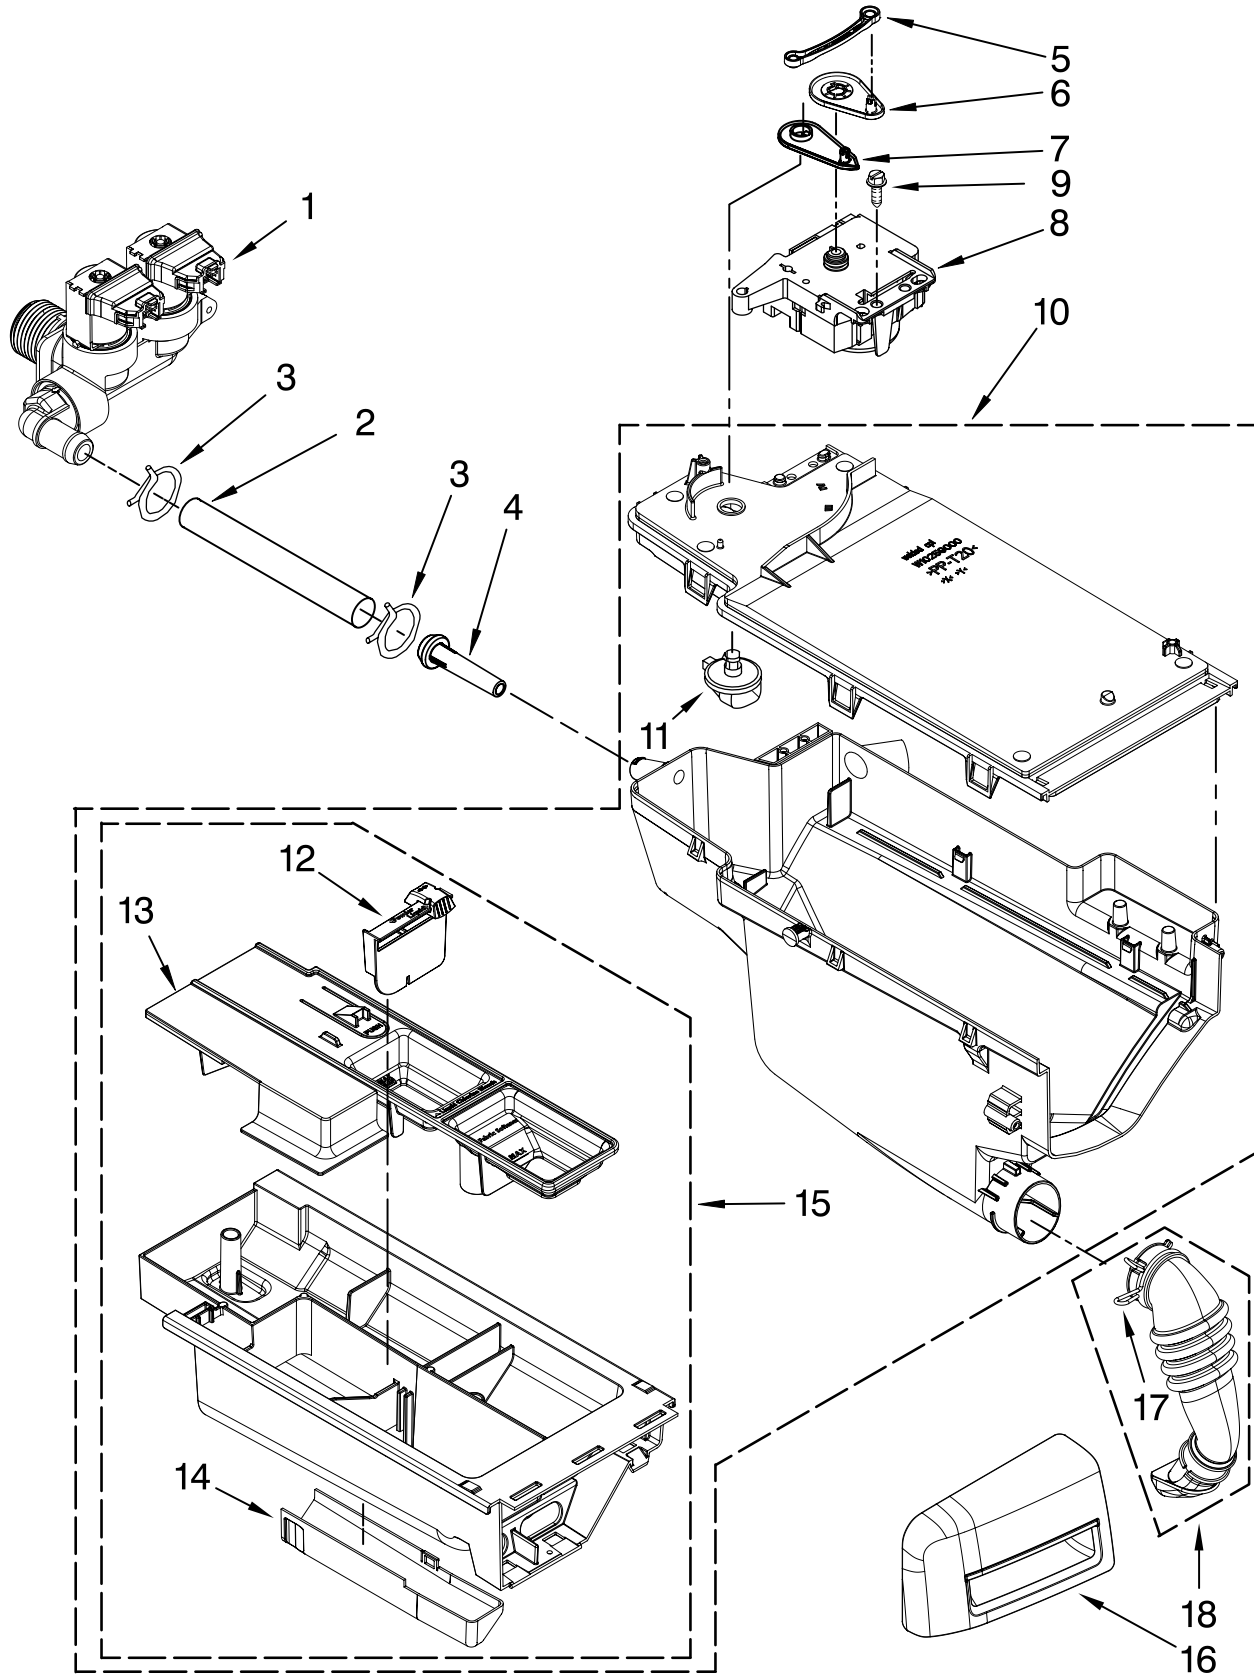

DISPENSER PARTS

For Models: MHW6000XW0, MHW6000XR0, MHW6000XG0
(White) (Red) (Cosmetallic)

FOR ORDERING INFORMATION REFER TO PARTS PRICE LIST

DISPENSER PARTS

For Models: MHW6000XW0, MHW6000XR0, MHW6000XG0
(White) (Red) (Cosmetallic)

Illus. No.	Part No.	DESCRIPTION
1	W10289387	Valve, Inlet
2	W10239952	Hose, Inlet Valve To Dispenser
3	370450	Clamp, Hose
4	8183181	Nozzle, Inlet
5	8183183	Lever, Connection
6	W10003190	Cam, Actuator
7	W10183517	Lever, Water Distribution
8	W10163975	Actuator
9	8540282	Screw, M4-1.8 x 16
10	W10259003	Housing, Dispenser Assembly
11	W10003110	Nozzle, Distribution
12	W10015200	Separator, With Selection Slider
13	W10289432	Siphon, Bleach/Softener
14	W10003140	Cover, Detergent Drawer
15	W10256686	Drawer, Detergent (Complete)
16		Handle, Drawer
	W10281852	White
	W10316371	Red
	W10315748	Cosmetallic
17	W10239910	Clamp, Hose
18	W10239966	Hose, Dispenser To Bellow