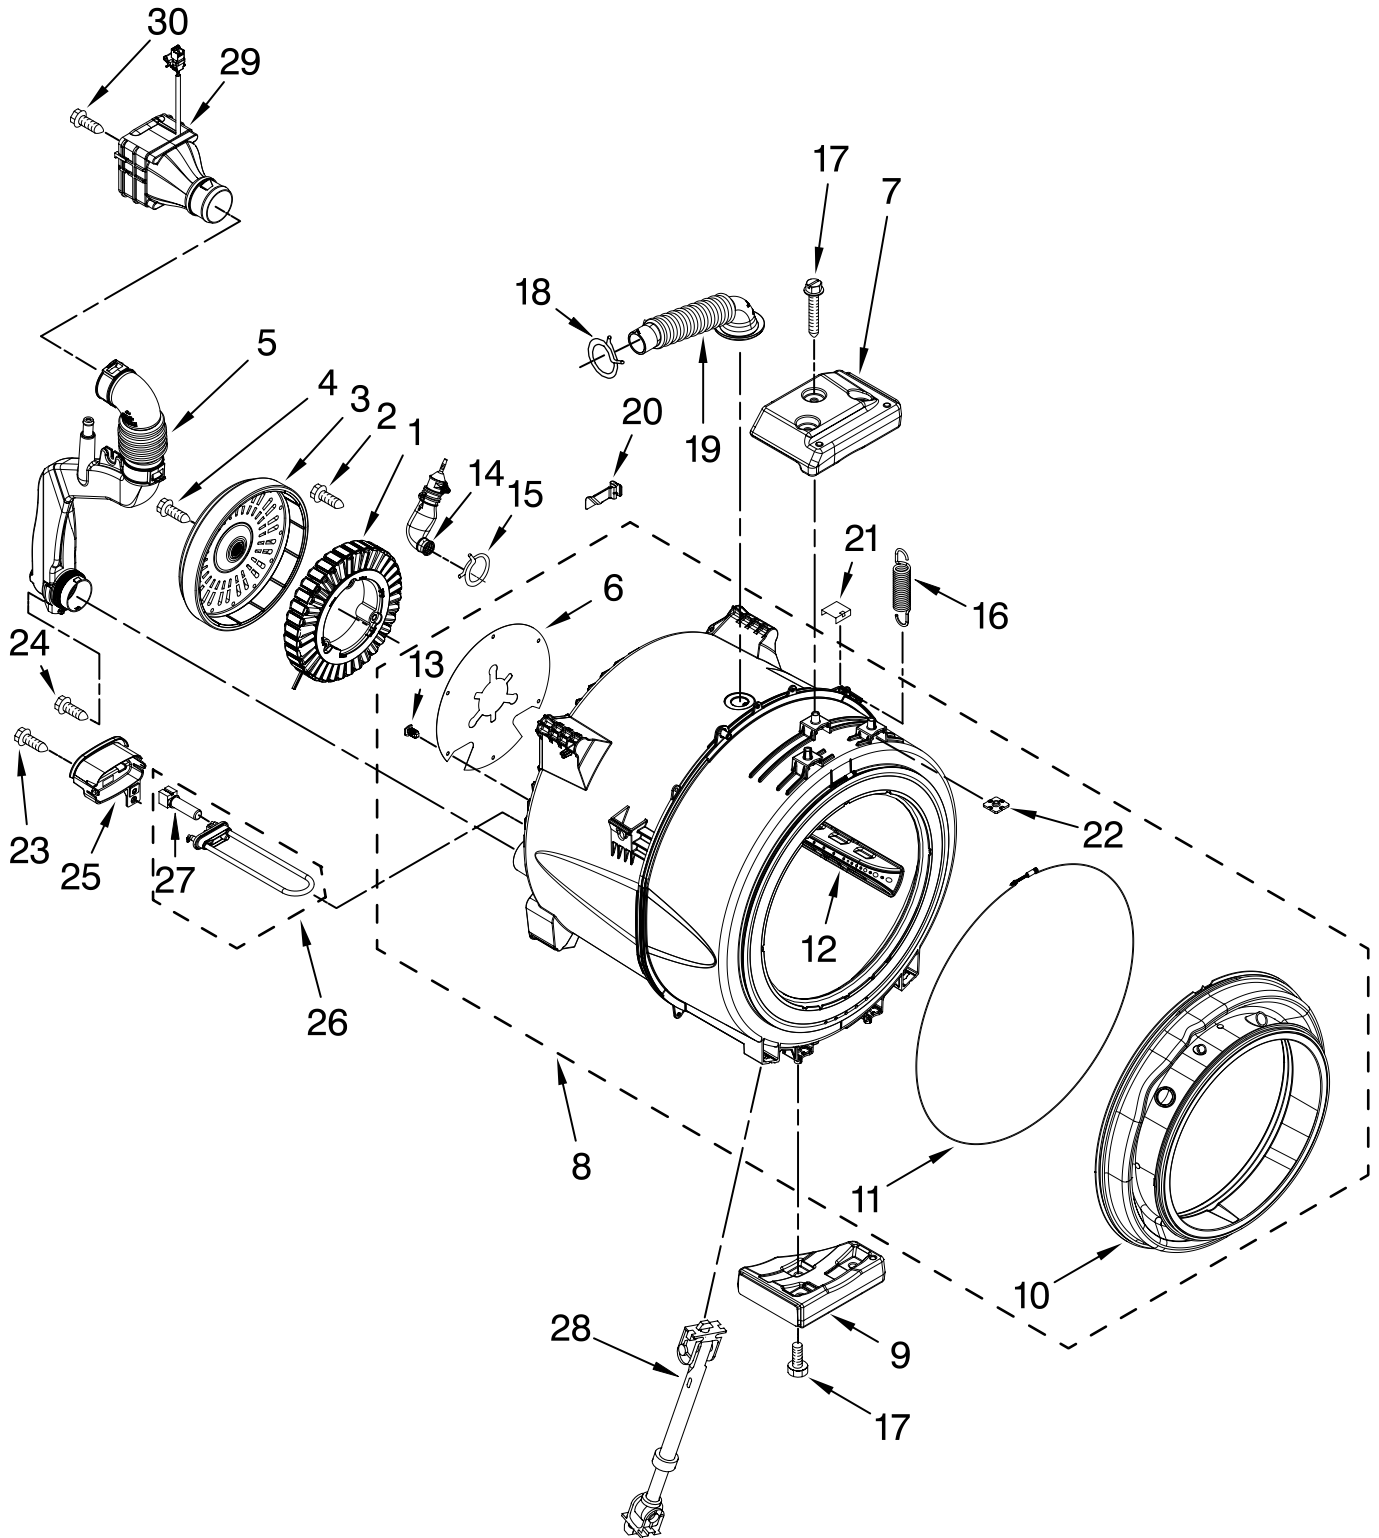

TUB AND BASKET PARTS

For Models: MHW6000XW0, MHW6000XR0, MHW6000XG0
(White) (Red) (Cosmetallic)

FOR ORDERING INFORMATION REFER TO PARTS PRICE LIST

TUB AND BASKET PARTS

For Models: MHW6000XW0, MHW6000XR0, MHW6000XG0
(White) (Red) (Cosmetallic)

Illus. No.	Part No.	DESCRIPTION	Illus. No.	Part No.	DESCRIPTION	Illus. No.	Part No.	DESCRIPTION
1	W10213978	Stator, Motor (Includes Item 2)	9	W10237535	Counterweight, Bottom	20	W10316388	Clip, Harness Diverter
2	W10253476	Screw, Stator Mounting	10	W10237494	Bellow	21	8540092	Clamp, Tub
3	W10213980	Rotor, Motor (Includes Item 4)	11	W10237502	Retainer, Bellow To Tub	22	8540072	Nut, Push-In
4	W10253477	Screw, Rotor Mounting	12	W10292810	Baffle, Tub	23	9740848	Screw, 8-18 x 1/2
5	W10261582	Pipe, Ventilation Assembly	13	W10273613	Retainer, Push In	24	W10306501	Screw, M4.1-1.8 x 16.5
6	W10267637	Shield, Motor	14	W10260500	Airtrap Assembly	25	W10318155	Shield, Heater
7	W10253014	Counterweight, Top	15	371499	Clamp, Hose	26	W10253993	Heater
8	W10270243	Tub Assembly, Drum	16	W10312146	Spring, Suspension (Set Of 2)	27	8181705	NTC
			17	W10261496	Screw, Counterweight	28	W10312625	Shock Absorber
			18	W10273033	Clamp, Hose	29	W10261587	Fan, Ventilation Assembly
			19	8540015	Hose, Exhaust	30	W10305097	Screw, M4.1-1.8 x 57

FOR ORDERING INFORMATION REFER TO PARTS PRICE LIST