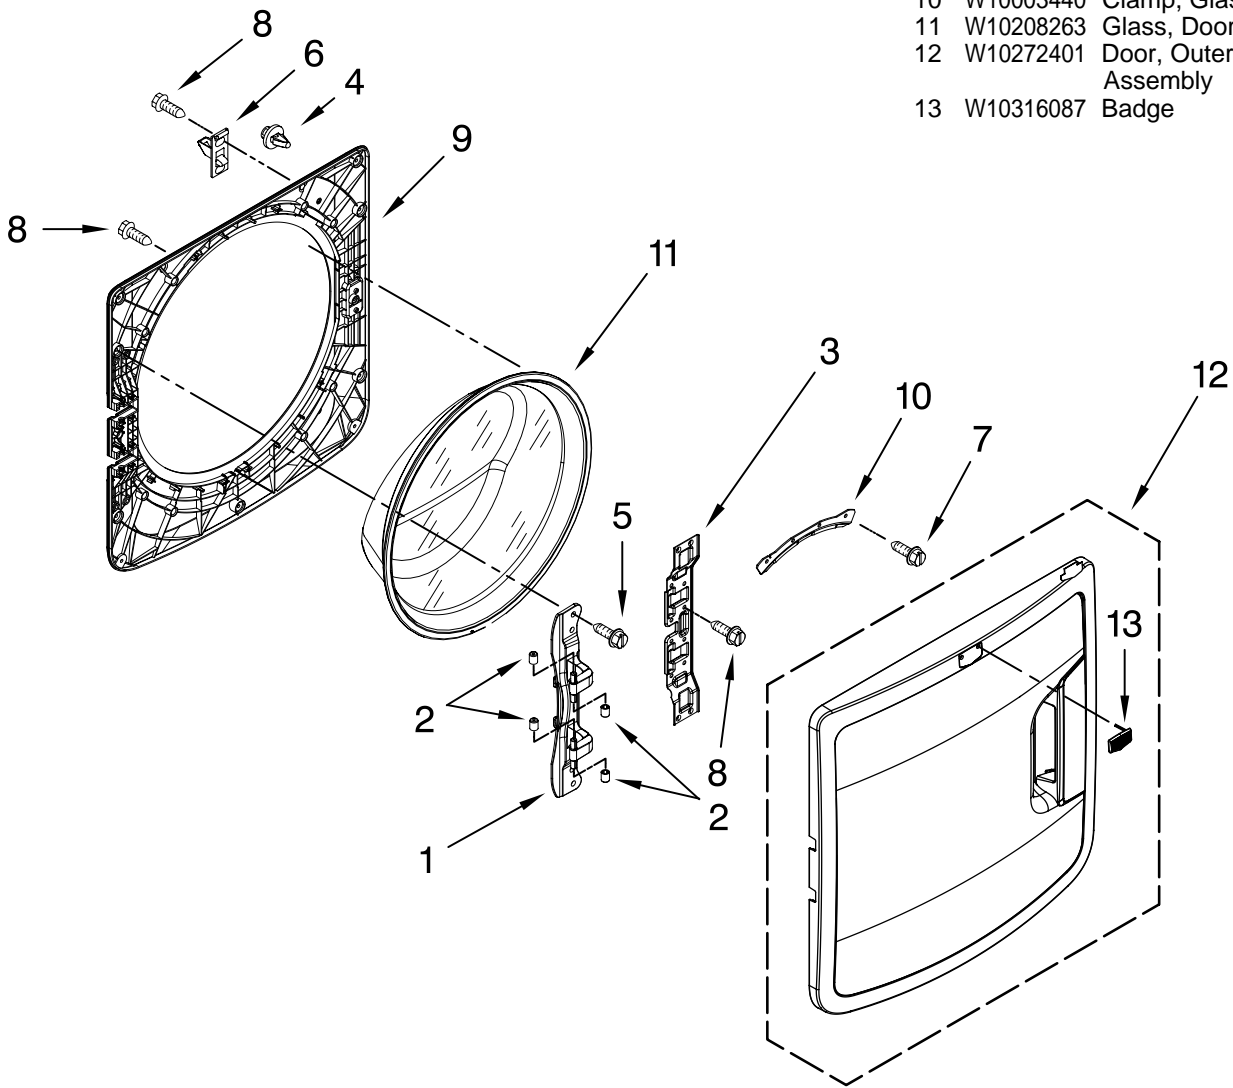

DOOR PARTS

For Models: MHW6000XW0, MHW6000XR0, MHW6000XG0
(White) (Red) (Cosmetallic)

Illus. No.	Part No.	DESCRIPTION
1	W10208415	Hinge Base
2	W10208398	Cap, Hinge
3	W10312805	Plate, Hinge Retainer
4	8572266	Bumper, Door
5	W10288126	Screw, 10-32 x 1/2
6	W10003390	Strike, Door
7	8540513	Screw, M4.1-1.8 x 10
8	8534022	Screw, 8-18 x 5/8
9	W10272396	Frame, Door Back Support
10	W10003440	Clamp, Glass
11	W10208263	Glass, Door
12	W10272401	Door, Outer Assembly
13	W10316087	Badge

FOR ORDERING INFORMATION REFER TO PARTS PRICE LIST