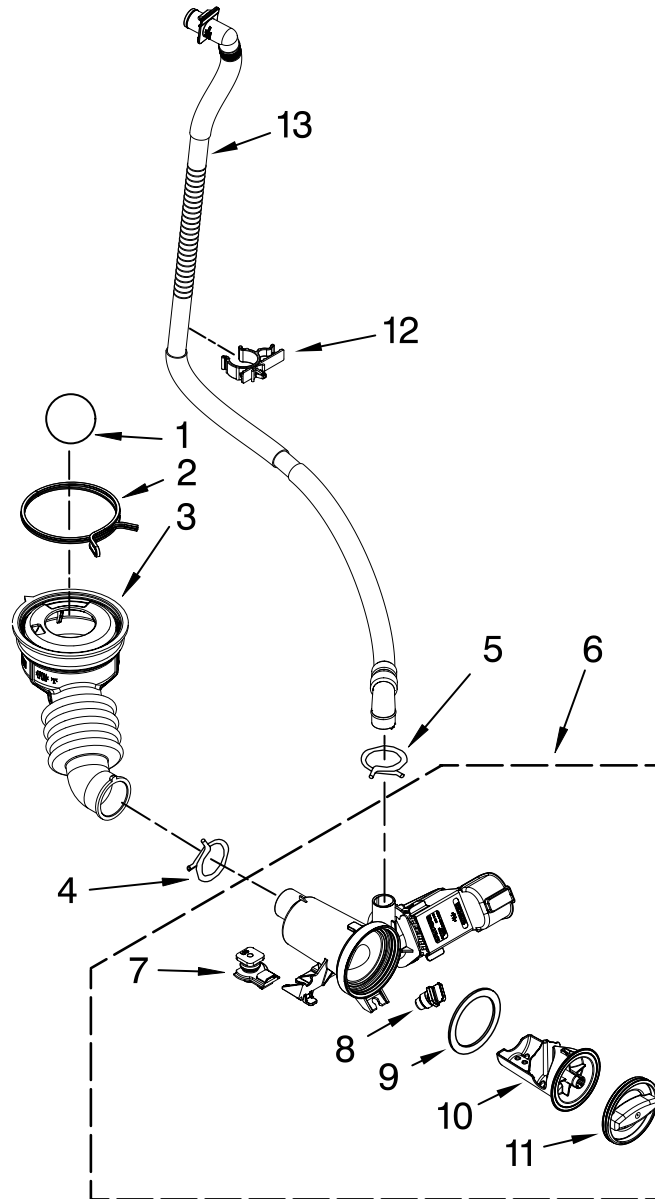

Illus. No.	Part No.	DESCRIPTION
5	W10309986	Harness, Jumper
6	W10309987	Harness, UI Jumper
7	W10208197	Bracket, Console
8	W10142290	Screw, 8-18 x 1/2
9	W10317570	Channel, Water (Includes Item 10)
10	W10317566	Clip, Spring
11	W10271979	Harness, Wiring (Upper Main)

Illus. No.	Part No.	DESCRIPTION	Illus. No.	Part No.	DESCRIPTION	Illus. No.	Part No.	DESCRIPTION
1	W10213978	Stator, Motor (Includes Item 2)	9	W10237535	Counterweight, Bottom	20	W10316388	Clip, Harness Diverter
2	W10253476	Screw, Stator Mounting	10	W10237494	Bellow	21	8540092	Clamp, Tub
3	W10213980	Rotor, Motor (Includes Item 4)	11	W10237502	Retainer, Bellow To Tub	22	8540072	Nut, Push-In
4	W10253477	Screw, Rotor Mounting	12	W10292810	Baffle, Tub	23	9740848	Screw, 8-18 x 1/2
5	W10261582	Pipe, Ventilation Assembly	13	W10273613	Retainer, Push In	24	W10306501	Screw, M4.1-1.8 x 16.5
6	W10267637	Shield, Motor	14	W10260500	Airtrap Assembly	25	W10318155	Shield, Heater
7	W10253014	Counterweight, Top	15	371499	Clamp, Hose	26	W10253993	Heater
8	W10270243	Tub Assembly, Drum	16	W10312146	Spring, Suspension (Set Of 2)	27	8181705	NTC
			17	W10261496	Screw, Counterweight	28	W10312625	Shock Absorber
			18	W10273033	Clamp, Hose	29	W10261587	Fan, Ventilation Assembly
			19	8540015	Hose, Exhaust	30	W10305097	Screw, M4.1-1.8 x 57

FOR ORDERING INFORMATION REFER TO PARTS PRICE LIST

PUMP PARTS

For Models: MHW6000XW0, MHW6000XR0, MHW6000XG0
 (White) (Red) (Cosmetallic)

Illus. No.	Part No.	DESCRIPTION
1	W10003330	Ball
2	8181734	Clamp, Hose
3	W10241029	Hose, Tub to Pump
4	W10273036	Clamp, Hose
5	356138	Clamp, Drain Hose