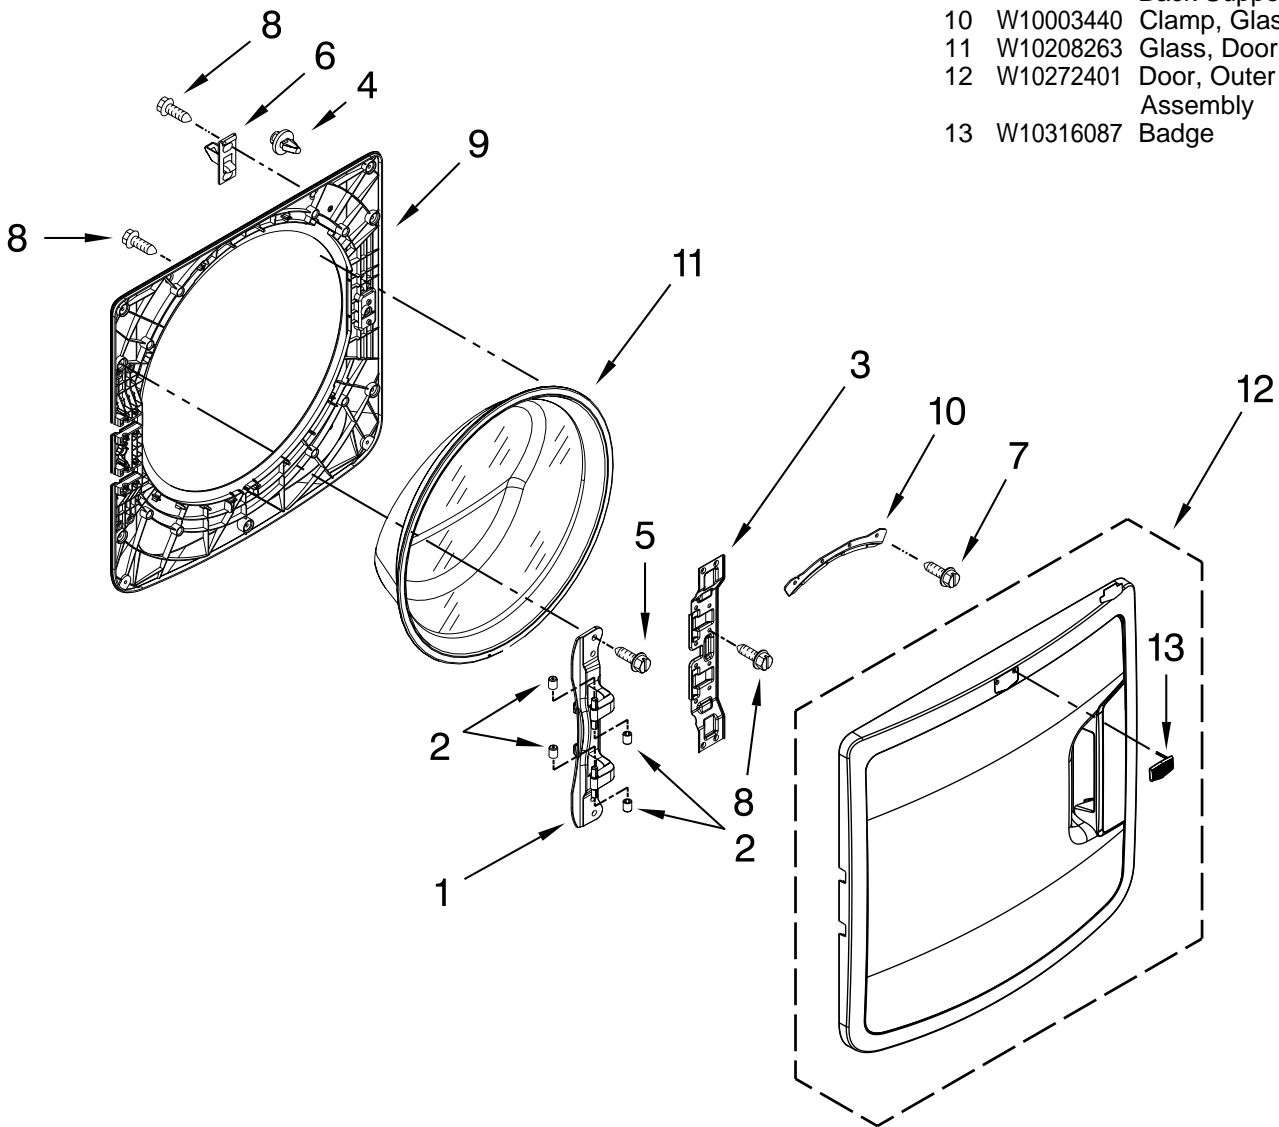

DOOR PARTS

For Models: MHW6000XW2, MHW6000XR2, MHW6000XG2
(White) (Red) (Cosmetallic)

Illus. No.	Part No.	DESCRIPTION
1	W10208415	Hinge Base
2	W10208398	Cap, Hinge
3	W10312805	Plate, Hinge Retainer
4	8572266	Bumper, Door
5	W10288126	Screw, 10-32 x 1/2
6	W10217552	Strike, Door
7	8540513	Screw, M4.1-1.8 x 10
8	8534022	Screw, 8-18 x 5/8
9	W10272396	Frame, Door Back Support
10	W10003440	Clamp, Glass
11	W10208263	Glass, Door
12	W10272401	Door, Outer Assembly
13	W10316087	Badge

FOR ORDERING INFORMATION REFER TO PARTS PRICE LIST