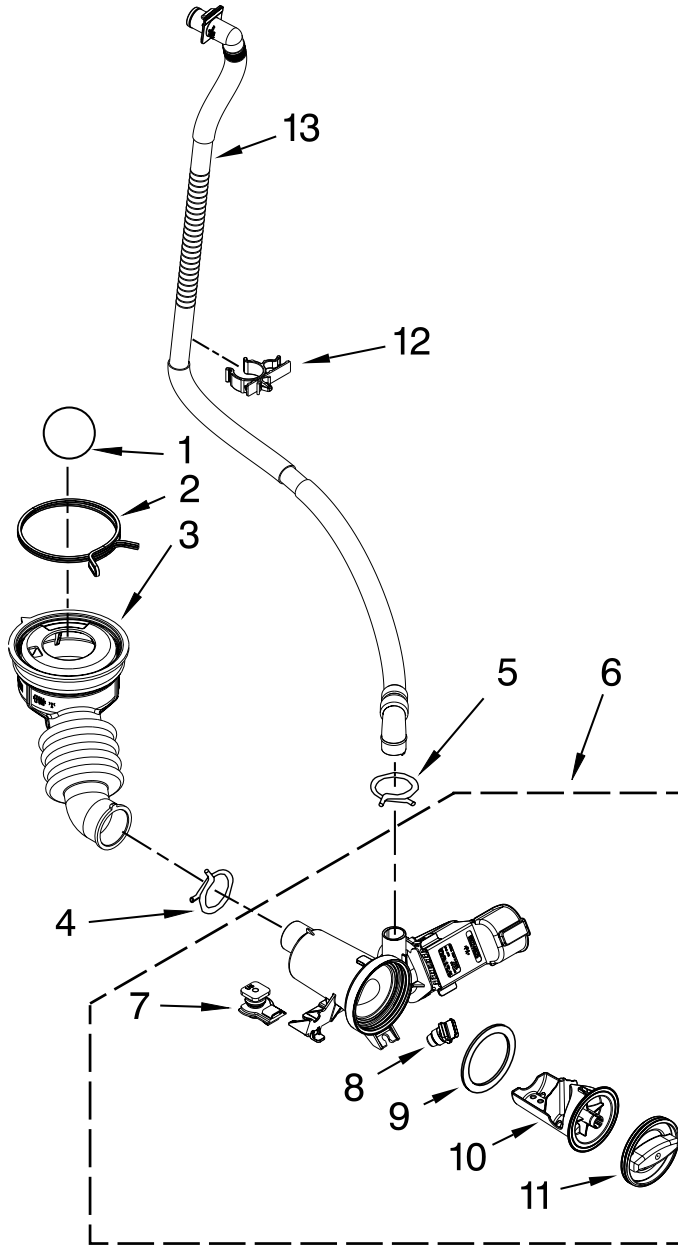

Illus. No.	Part No.	DESCRIPTION
5	W10309986	Harness, Jumper
6	W10309987	Harness, UI Jumper
7	W10208197	Bracket, Console
8	W10142290	Screw, 8-18 x 1/2
9	W10317570	Channel, Water (Includes Item 10)
10	W10317566	Clip, Spring
11	W10271979	Harness, Wiring (Upper Main)

Illus. No.	Part No.	DESCRIPTION
1	W10213978	Stator, Motor (Includes Item 2)
2	W10253476	Screw, Stator Mounting
3	W10213980	Rotor, Motor (Includes Item 4)
4	W10253477	Screw, Rotor Mounting
5	W10261582	Pipe, Ventilation Assembly
6	W10267637	Shield, Motor
7	W10253014	Counterweight, Top
8	W10355005	Tub Assembly, Drum
9	W10237535	Counterweight, Bottom
10	W10340443	Bellow
11	W10237502	Retainer, Bellow To Tub
12	W10292810	Baffle, Tub
13	W10273613	Retainer, Push In
14	W10260500	Airtrap Assembly
15	371499	Clamp, Hose
16	W10312146	Spring, Suspension (Set Of 2)
17	W10261496	Screw, Counterweight
18	W10352811	Vent-Hose Coupling Assembly
19	W10352818	Vent Tube & Cover
20	W10316388	Clip, Harness Diverter
21	8540092	Clamp, Tub
22	8540072	Nut, Push-In
23	9740848	Screw, 8-18 x 1/2
24	W10306501	Screw, M4.1-1.8 x 16.5
25	W10318155	Shield, Heater
26	W10253993	Heater
27	8181705	NTC
28	W10312625	Shock Absorber
29	W10261587	Fan, Ventilation Assembly
30	W10305097	Screw, M4.1-1.8 x 57
31	W10273034	Clamp, Hose
32	W10353599	Clamp, Hose

PUMP PARTS

For Models: MHW6000XW2, MHW6000XR2, MHW6000XG2
(White) (Red) (Cosmetallic)

Illus. No.	Part No.	DESCRIPTION
1	W10003330	Ball
2	8181734	Clamp, Hose
3	W10241029	Hose, Tub to Pump
4	W10273036	Clamp, Hose
5	356138	Clamp, Drain Hose