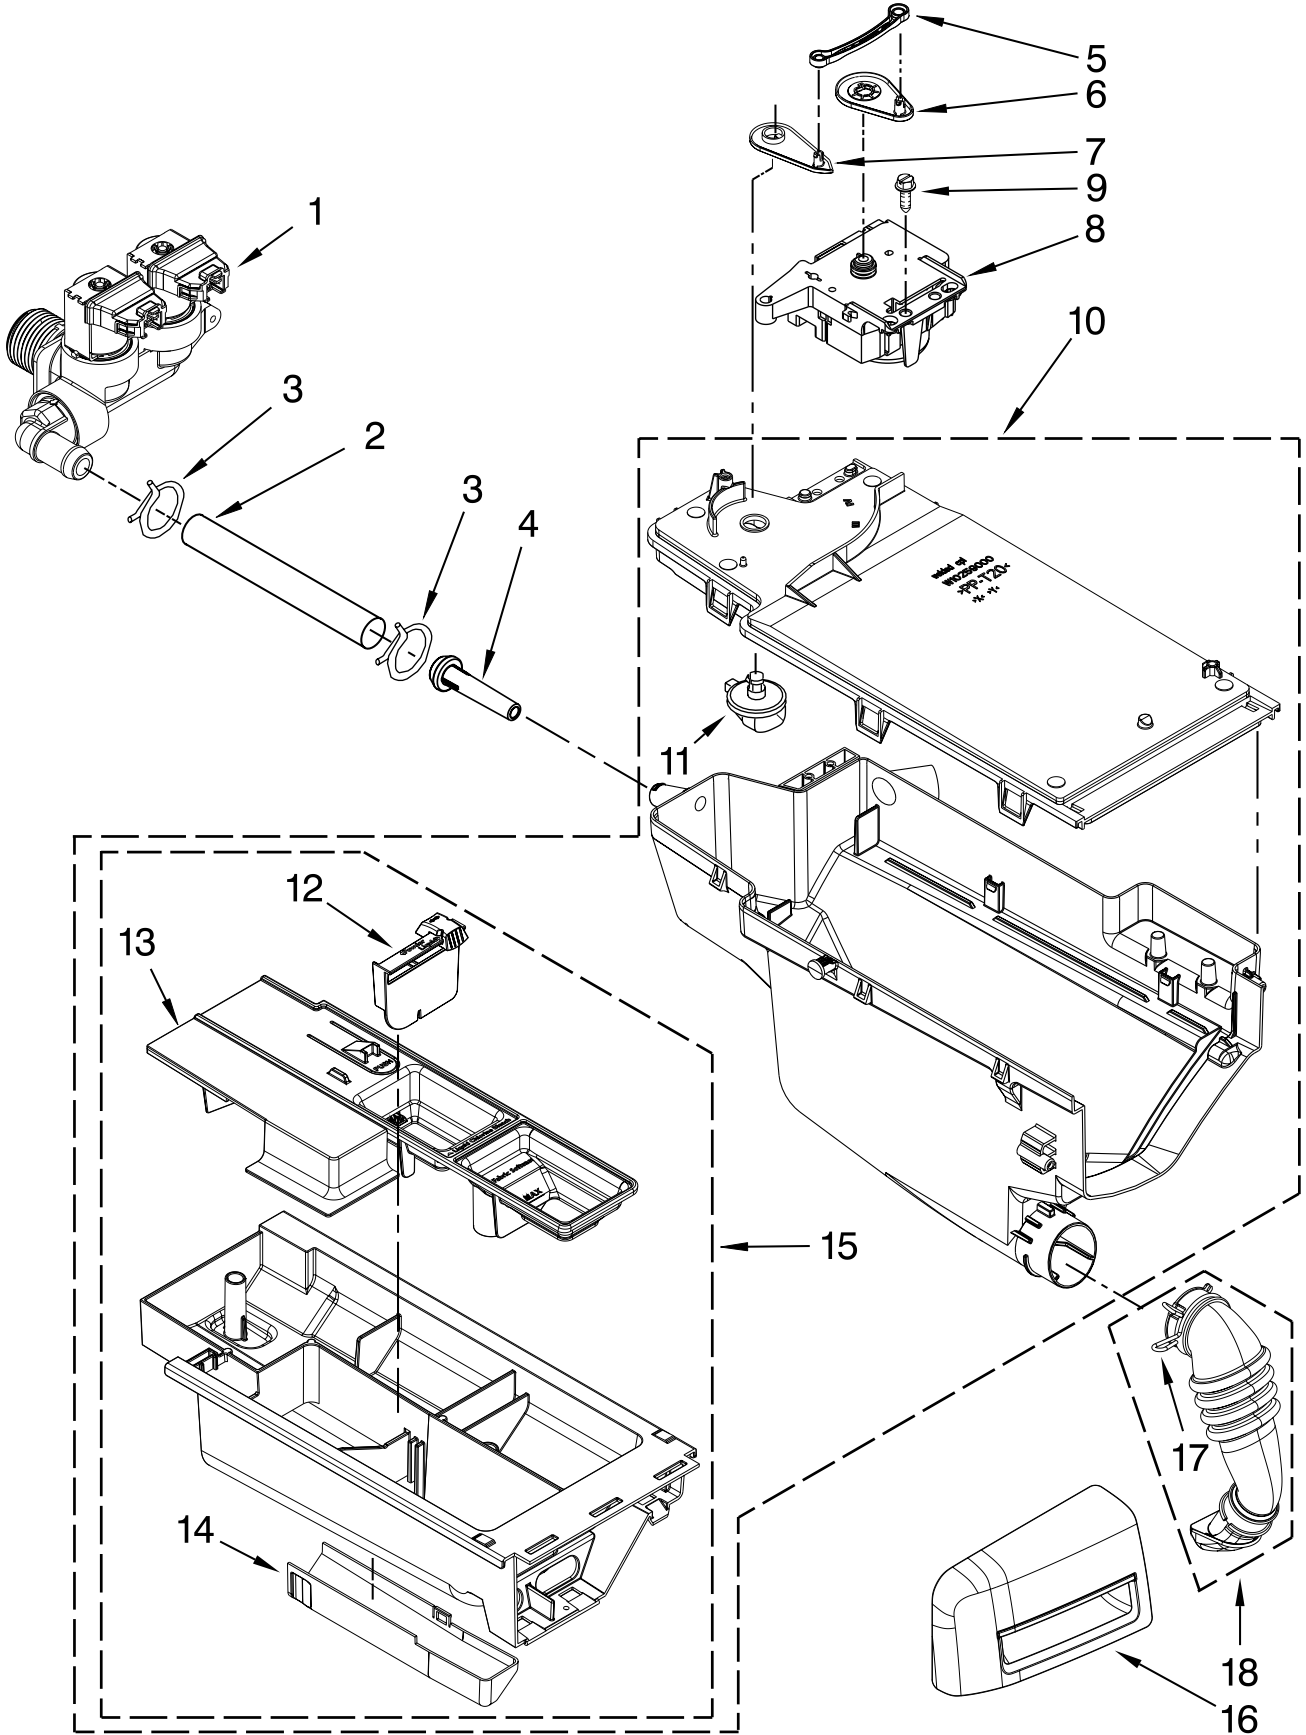

DISPENSER PARTS

For Models: MHW6000XW2, MHW6000XR2, MHW6000XG2
(White) (Red) (Cosmetallic)

FOR ORDERING INFORMATION REFER TO PARTS PRICE LIST

DISPENSER PARTS

For Models: MHW6000XW2, MHW6000XR2, MHW6000XG2
(White) (Red) (Cosmetallic)

Illus. No.	Part No.	DESCRIPTION
1	W10289387	Valve, Inlet
2	W10239952	Hose, Inlet Valve To Dispenser
3	370450	Clamp, Hose
4	8183181	Nozzle, Inlet
5	8183183	Lever, Connection
6	W10003190	Cam, Actuator
7	W10183517	Lever, Water Distribution
8	W10163975	Actuator
9	8540282	Screw, M4-1.8 x 16
10	W10351811	Housing, Dispenser Assembly (Includes Item 7)
11	W10003110	Nozzle, Distribution
12	W10015200	Separator, With Selection Slider
13	W10289432	Siphon, Bleach/Softener
14	W10003140	Cover, Detergent Drawer
15	W10256686	Drawer, Detergent (Complete)
16		Handle, Drawer
	W10281852	White
	W10316371	Red
	W10315748	Cosmetallic
17	W10239910	Clamp, Hose
18	W10239966	Hose, Dispenser To Bellow