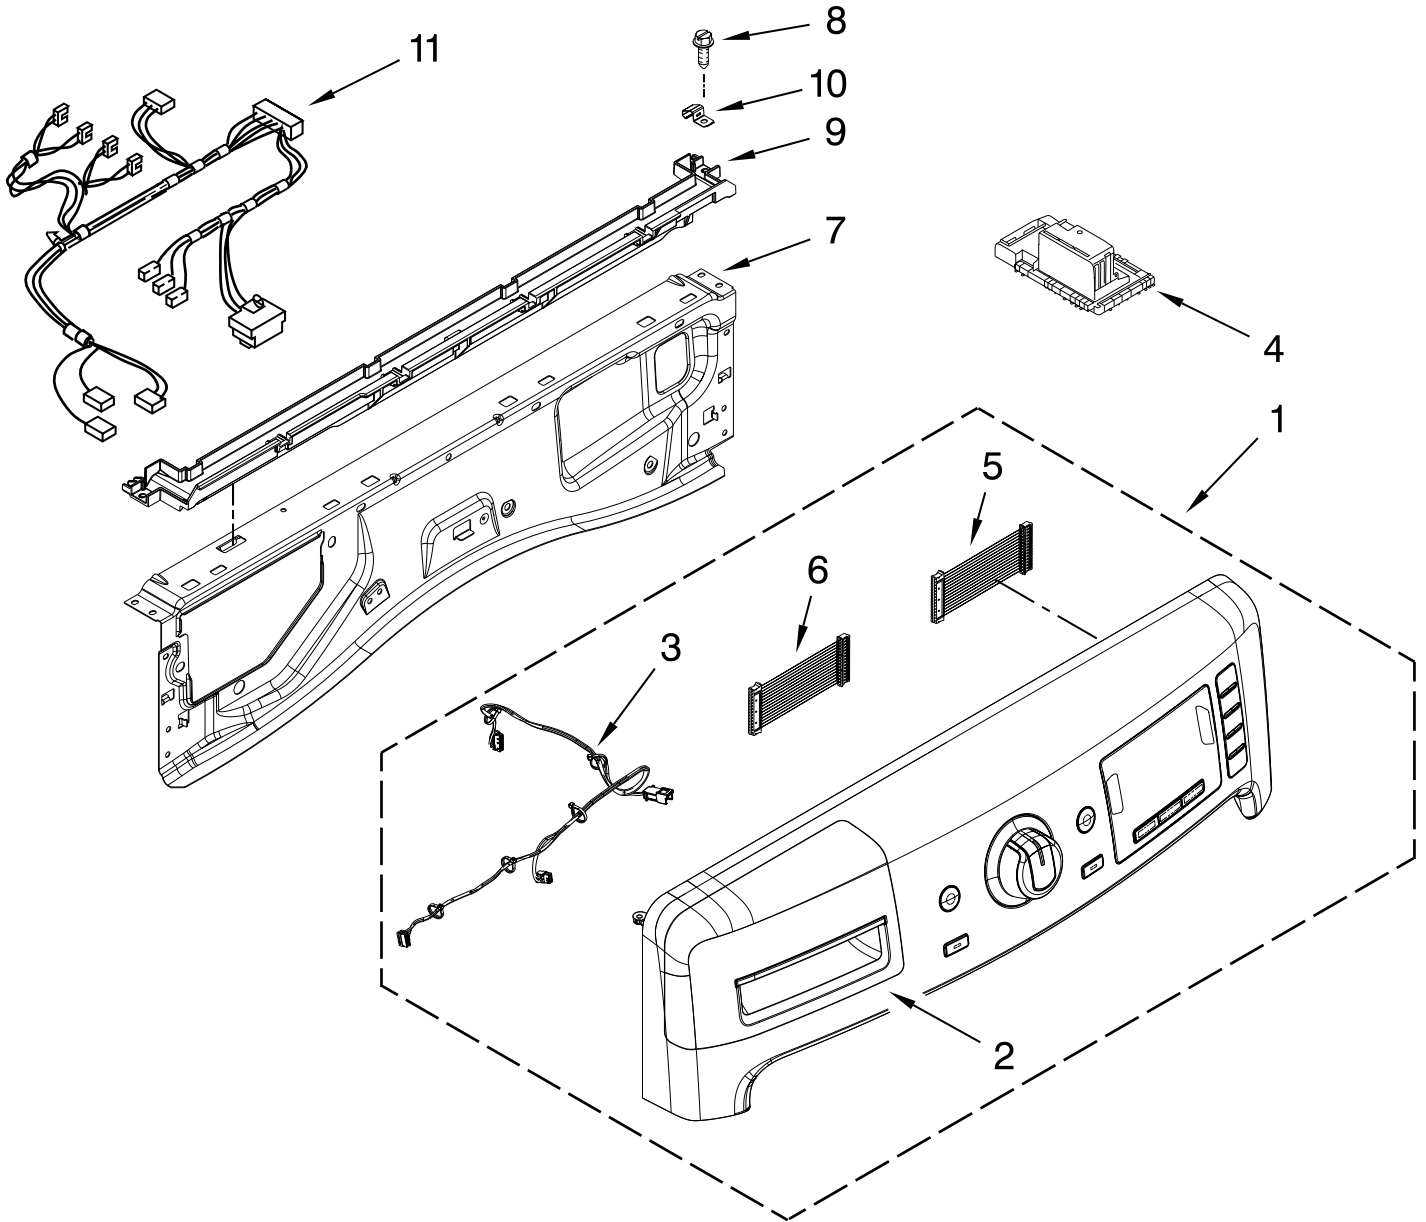

CONTROL PANEL PARTS

For Models: MHW6000XW2, MHW6000XR2, MHW6000XG2
(White) (Red) (Cosmetallic)

Illus. No.	Part No.	DESCRIPTION
1		Console Assembly
	W10369607	White
	W10369610	Red
	W10369608	Cosmetallic

Illus. No.	Part No.	DESCRIPTION
2		Handle, Dispenser Drawer (Also Shown On Page 5)
	W10281852	White
	W10316371	Red
	W10315748	Cosmetallic
3	W10271989	Harness, Main UI
4	W10406635	Control Unit, Central

Illus. No.	Part No.	DESCRIPTION
5	W10309986	Harness, Jumper
6	W10309987	Harness, UI Jumper
7	W10208197	Bracket, Console
8	W10142290	Screw, 8-18 x 1/2
9	W10317570	Channel, Water (Includes Item 10)
10	W10317566	Clip, Spring
11	W10271979	Harness, Wiring (Upper Main)

FOR ORDERING INFORMATION REFER TO PARTS PRICE LIST