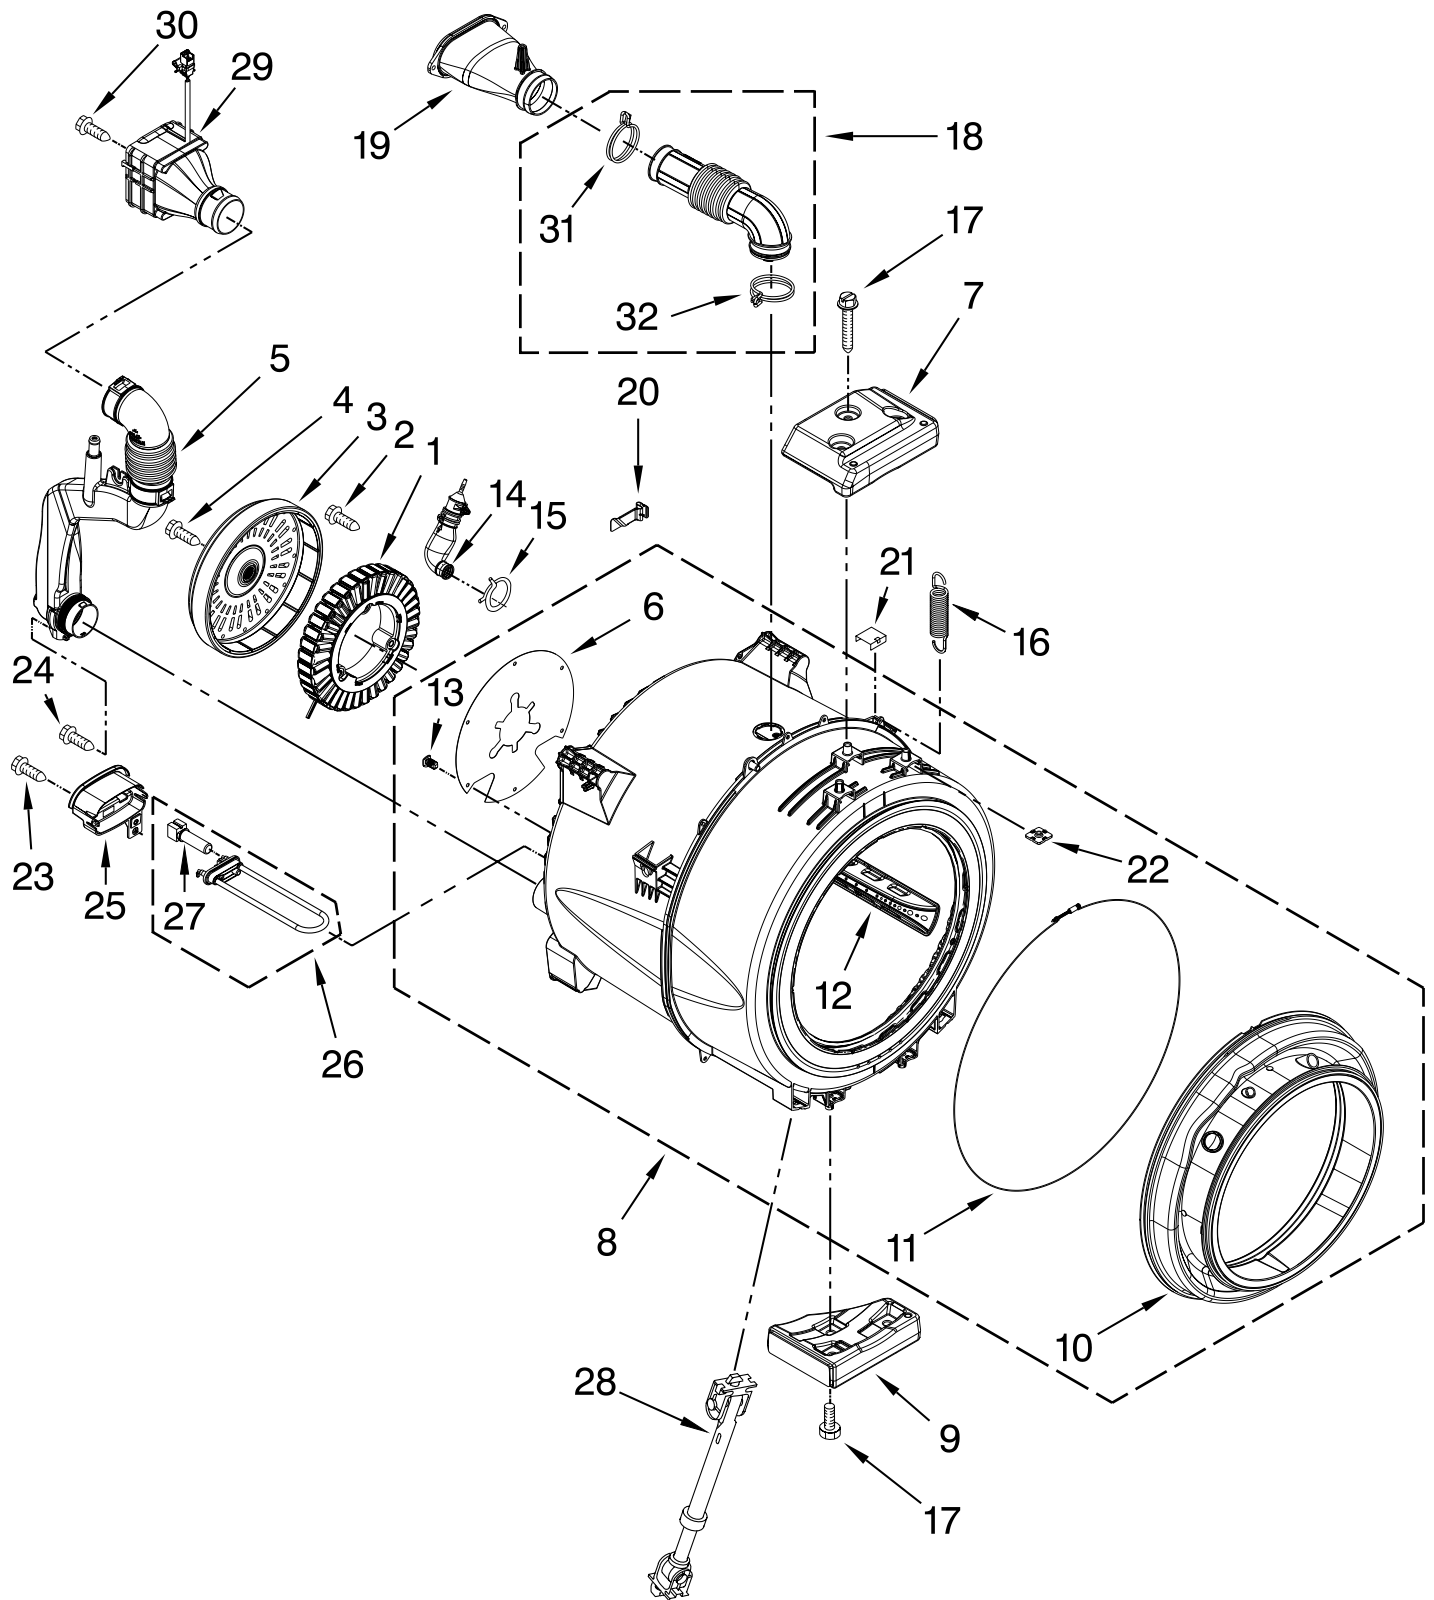

TUB AND BASKET PARTS

For Models: MHW6000XW2, MHW6000XR2, MHW6000XG2
(White) (Red) (Cosmetallic)

FOR ORDERING INFORMATION REFER TO PARTS PRICE LIST

TUB AND BASKET PARTS

For Models: MHW6000XW2, MHW6000XR2, MHW6000XG2
(White) (Red) (Cosmetallic)

Illus. No.	Part No.	DESCRIPTION
1	W10213978	Stator, Motor (Includes Item 2)
2	W10253476	Screw, Stator Mounting
3	W10213980	Rotor, Motor (Includes Item 4)
4	W10253477	Screw, Rotor Mounting
5	W10261582	Pipe, Ventilation Assembly
6	W10267637	Shield, Motor
7	W10253014	Counterweight, Top
8	W10355005	Tub Assembly, Drum
9	W10237535	Counterweight, Bottom
10	W10340443	Bellow
11	W10237502	Retainer, Bellow To Tub
12	W10292810	Baffle, Tub
13	W10273613	Retainer, Push In
14	W10260500	Airtrap Assembly
15	371499	Clamp, Hose
16	W10312146	Spring, Suspension (Set Of 2)
17	W10261496	Screw, Counterweight
18	W10352811	Vent-Hose Coupling Assembly
19	W10352818	Vent Tube & Cover
20	W10316388	Clip, Harness Diverter
21	8540092	Clamp, Tub
22	8540072	Nut, Push-In
23	9740848	Screw, 8-18 x 1/2
24	W10306501	Screw, M4.1-1.8 x 16.5
25	W10318155	Shield, Heater
26	W10253993	Heater
27	8181705	NTC
28	W10312625	Shock Absorber
29	W10261587	Fan, Ventilation Assembly
30	W10305097	Screw, M4.1-1.8 x 57
31	W10273034	Clamp, Hose
32	W10353599	Clamp, Hose