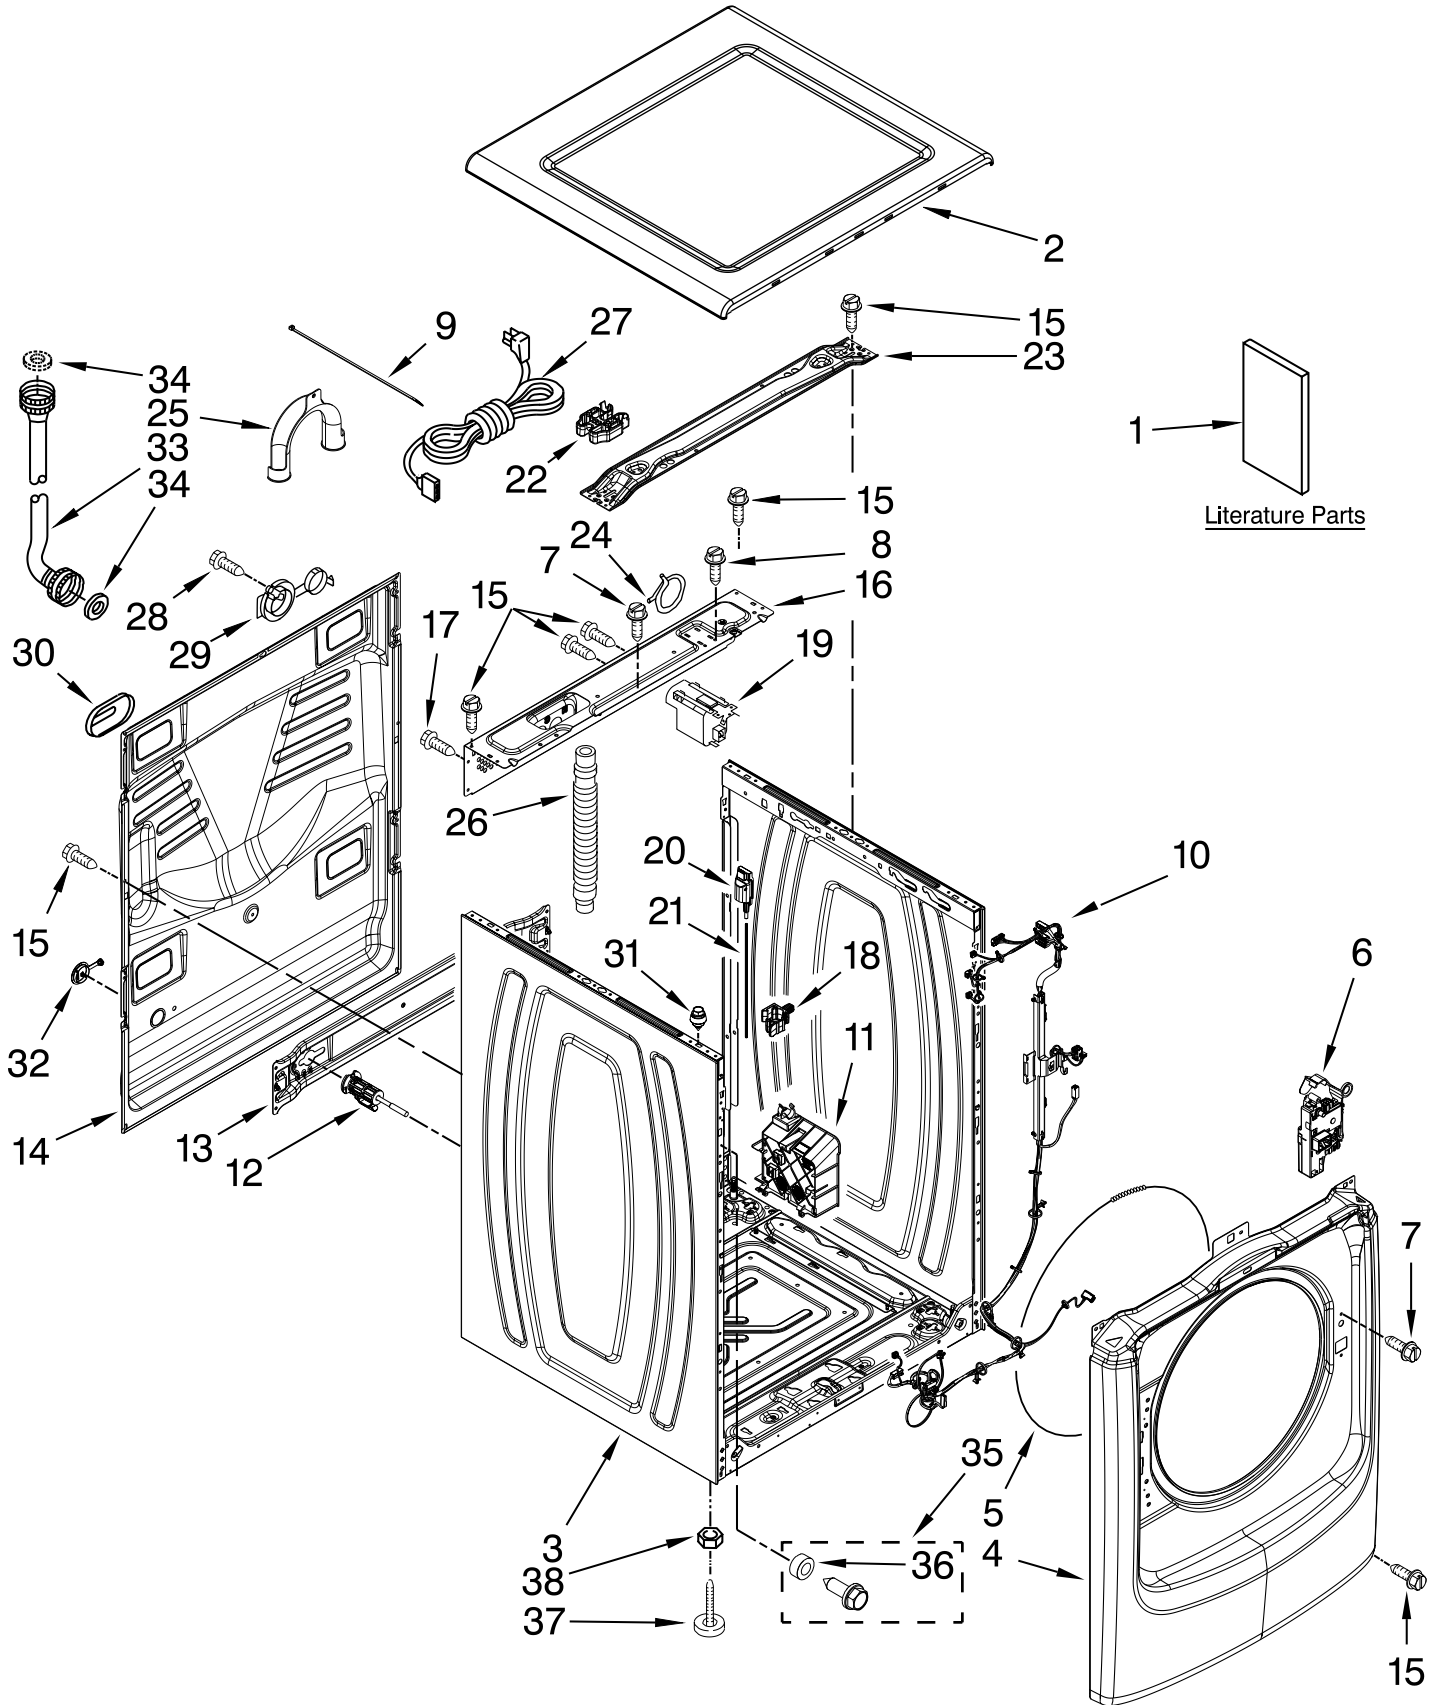

TOP AND CABINET PARTS

For Models: MHW6000XW2, MHW6000XR2, MHW6000XG2
(White) (Red) (Cosmetallic)

AUTOMATIC
WASHER

FOR ORDERING INFORMATION REFER TO PARTS PRICE LIST