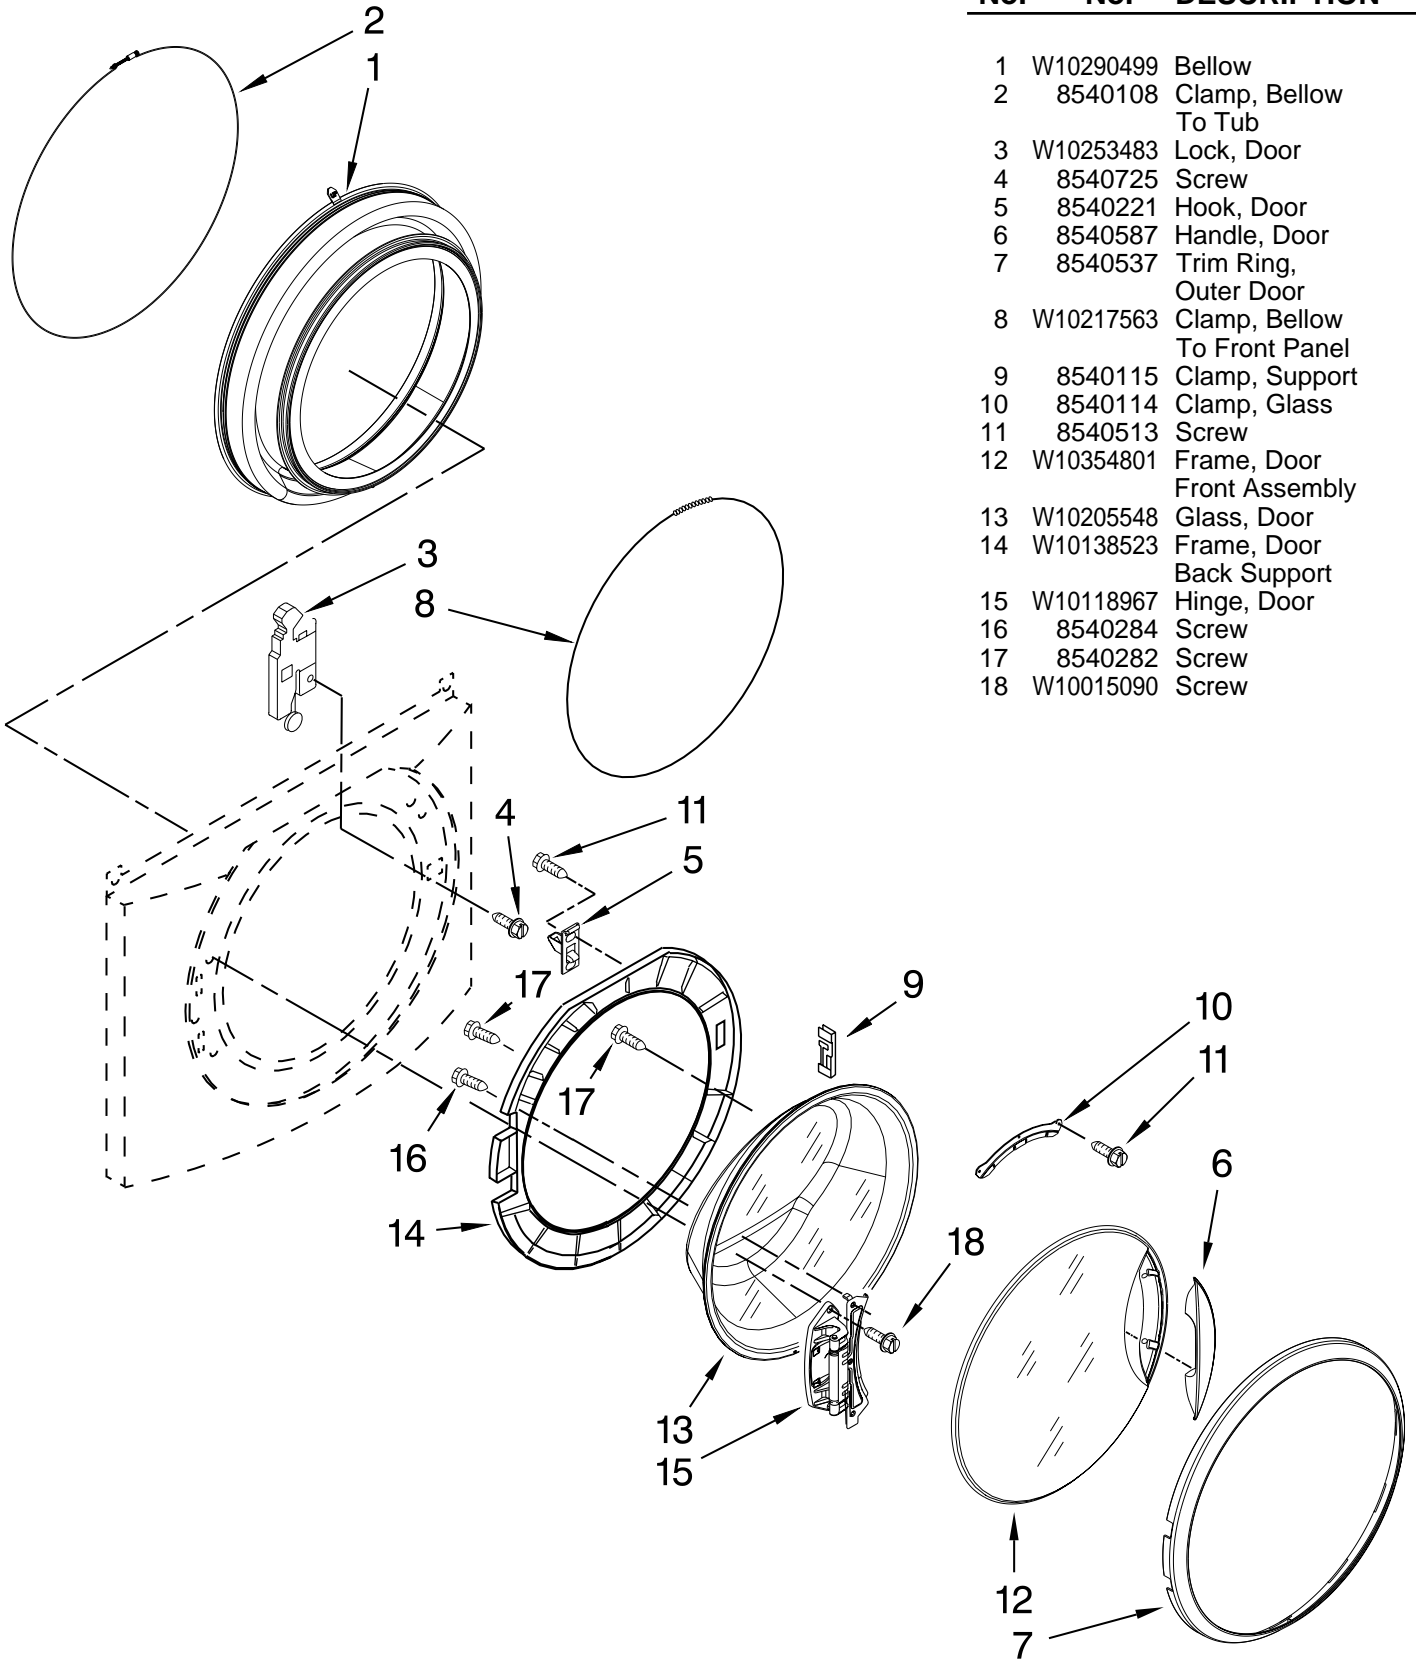

DOOR AND LATCH PARTS

For Model: MHWE201YW00
(White)

Illus. No.	Part No.	DESCRIPTION

1	W10290499	Bellow
2	8540108	Clamp, Bellow To Tub
3	W10253483	Lock, Door
4	8540725	Screw
5	8540221	Hook, Door
6	8540587	Handle, Door
7	8540537	Trim Ring, Outer Door
8	W10217563	Clamp, Bellow To Front Panel
9	8540115	Clamp, Support
10	8540114	Clamp, Glass
11	8540513	Screw
12	W10354801	Frame, Door Front Assembly
13	W10205548	Glass, Door
14	W10138523	Frame, Door Back Support
15	W10118967	Hinge, Door
16	8540284	Screw
17	8540282	Screw
18	W10015090	Screw

FOR ORDERING INFORMATION REFER TO PARTS PRICE LIST