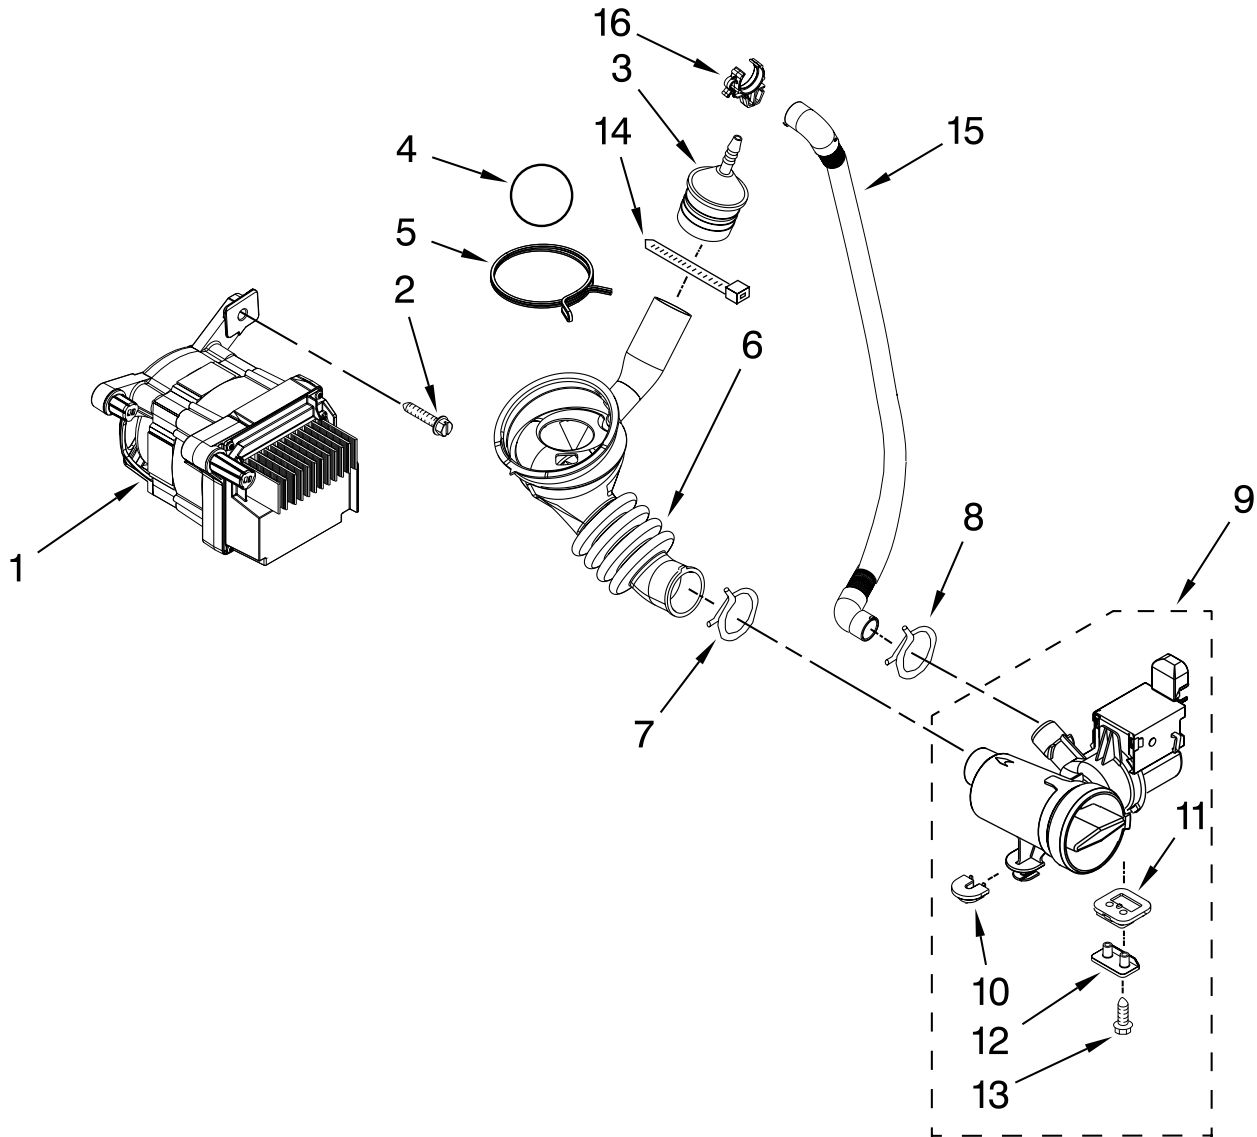

PUMP AND MOTOR PARTS

For Model: MHWE201YW00
(White)

Illus. No.	Part No.	DESCRIPTION
1	W10315848	Motor, Drive
2	8540134	Bolt, Motor
3	W10405608	Air Trap
4	8540013	Ball
5	8181734	Clamp
6	8540012	Hose, Tub to Pump

Illus. No.	Part No.	DESCRIPTION
7	370448	Clamp, Hose
8	W10245724	Clamp, Drain Hose
9	W10130913	Pump (Complete)
10	W10034820	Foot, Rubber (Slider)
11	W10034830	Foot, Rubber (Lock)

Illus. No.	Part No.	DESCRIPTION
12	8540033	Cap, Lock Foot
13	8533964	Screw, 10-16 x 1.25
14	2262071	Cable Tie
15	W10272563	Hose, Drain (Inner)
16	W10003290	Retainer, Drain Hose

FOR ORDERING INFORMATION REFER TO PARTS PRICE LIST