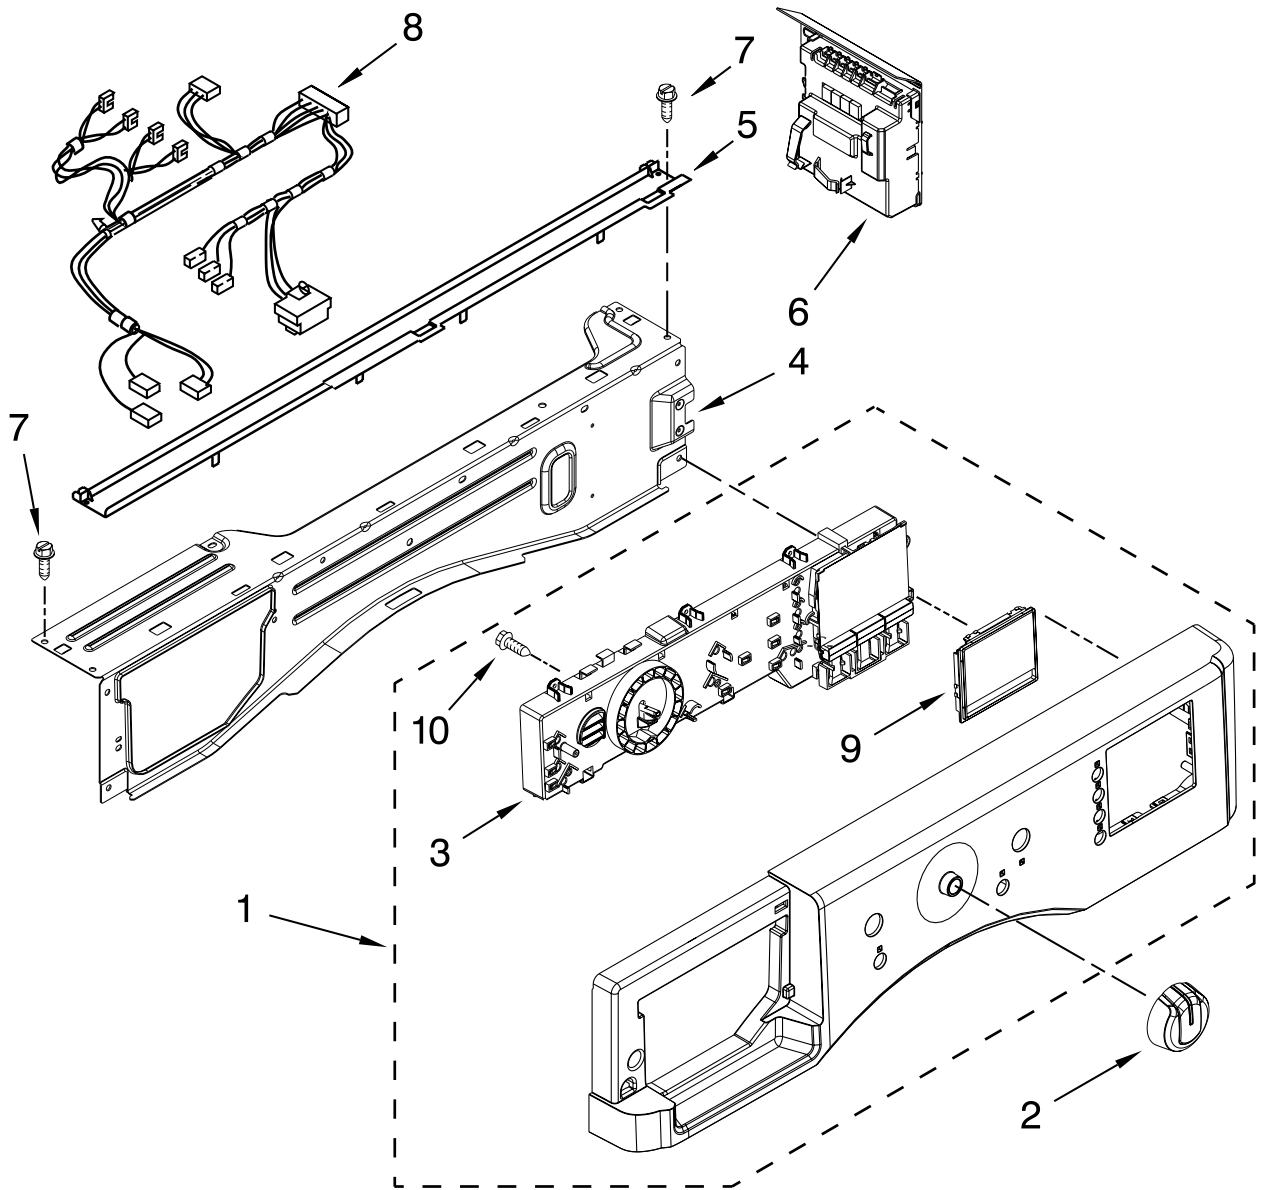

CONTROL PANEL PARTS

For Model: MHWE201YW00
(White)

Illus. No.	Part No.	DESCRIPTION
1	W10359218	Console
2	W10251381	Knob, Control
3	W10362704	User Interface
4	W10240776	Brace, Top Front
5	8540839	Channel, Water
6	W10373842	Microcomputer, Machine Control
7	W10015090	Screw, 8-18 X 5/8
8	W10323099	Harness, Main Wiring
9	W10215794	Window, Display
10	W10006580	Screw, M3-1.12x12

FOR ORDERING INFORMATION REFER TO PARTS PRICE LIST