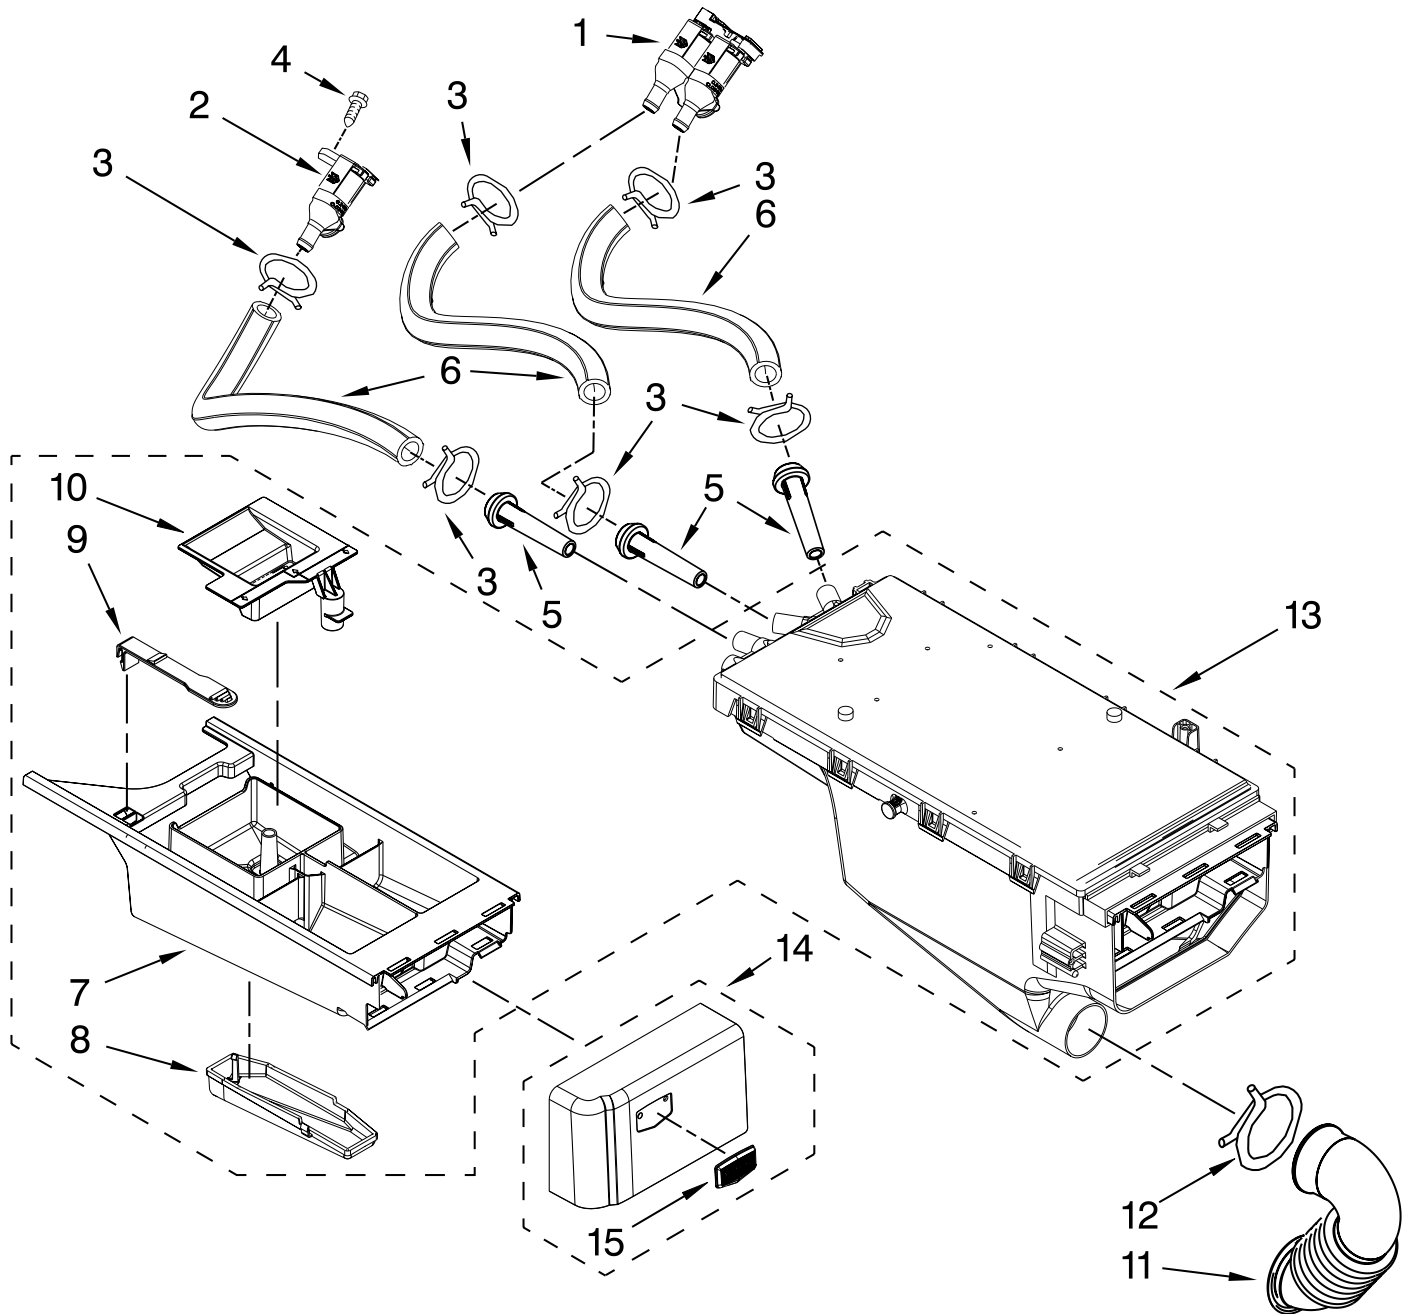

DISPENSER PARTS

For Model: MHWE201YW00
(White)

Illus. No.	Part No.	DESCRIPTION
1	W10212596	Valve, Water Inlet (Double)
2	W10212598	Valve, Water Inlet (Single)
3	370450	Clamp, Hose
4	8540513	Screw, Valve
5	8183181	Nozzle, Inlet
6	W10212611	Hose, Valve To Dispenser

Illus. No.	Part No.	DESCRIPTION
7	8540402	Drawer, Detergent
8	8540399	Cover, Detergent Drawer
9	W10003170	Hook, Drawer
10	8540429	Siphon, Bleach/Softener

Illus. No.	Part No.	DESCRIPTION
11	8540063	Hose, Dispenser To Tub
12	8281276	Clamp, Hose
13	W10399327	Dispenser, Complete
14	W10237414	Handle, Drawer
15	W10177245	Badge Assembly

FOR ORDERING INFORMATION REFER TO PARTS PRICE LIST