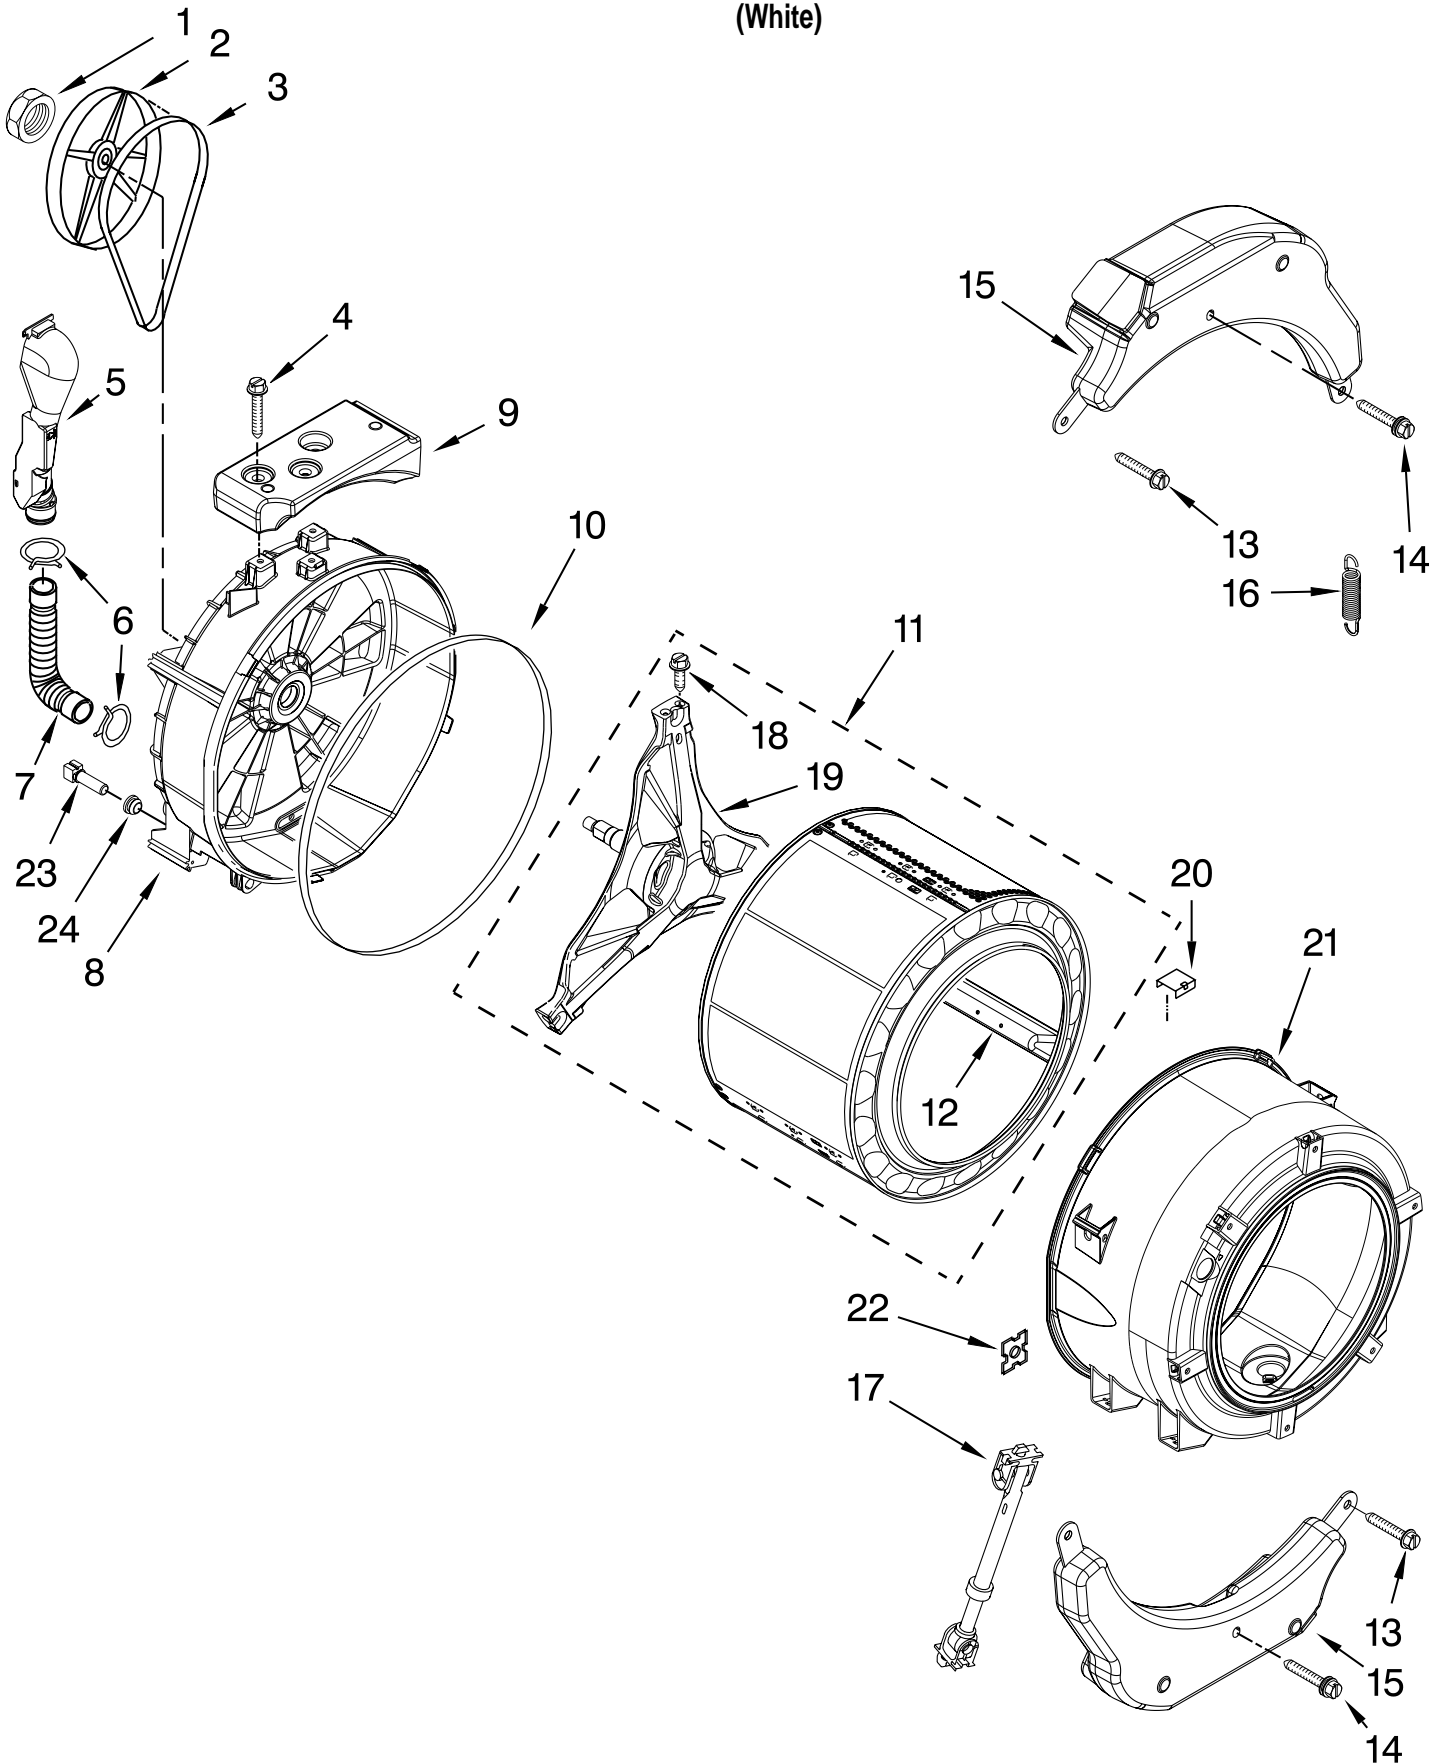

TUB AND BASKET PARTS

For Model: MHWE201YW00
(White)

FOR ORDERING INFORMATION REFER TO PARTS PRICE LIST

TUB AND BASKET PARTS

For Model: MHWE201YW00
(White)

Illus.	Part	
No.	No.	DESCRIPTION
1	8533999	Nut, Pulley
2	8540088C	Pulley
3	W10260319	Belt, Drive
4	W10246531	Screw, Rear Counterweight
5	W10142720	Pipe, Ventilation
6	8540010	Clamp, Vent Hose
7	8540019	Hose, Exhaust
8	W10200751	Tub, Rear (Includes Items 10 & 22)
9	W10200747	Counterweight, Rear
10	8540090	Gasket, Tub
11	W10205253	Basket, Complete
12	W10112972	Baffle, Tub
13	W10094780	Bolt, Counterweight
14	W10259288	Bolt Assembly, Counterweight Center Hole
15	W10223198	Counterweight, Front
16	W10010360	Spring, Suspension (Set of 2)
17	W10015830	Shock Absorber
18	8540382	Screw
19	W10202464	Crosspiece Asm
20	8540092	Clamp, Tub
21	W10289875	Tub, Front (Includes Items 10 & 22)
22	8540072	Nut, Push-In
23	W10176659	Negative Thermistor Control
24	8540766	Seal, Rubber