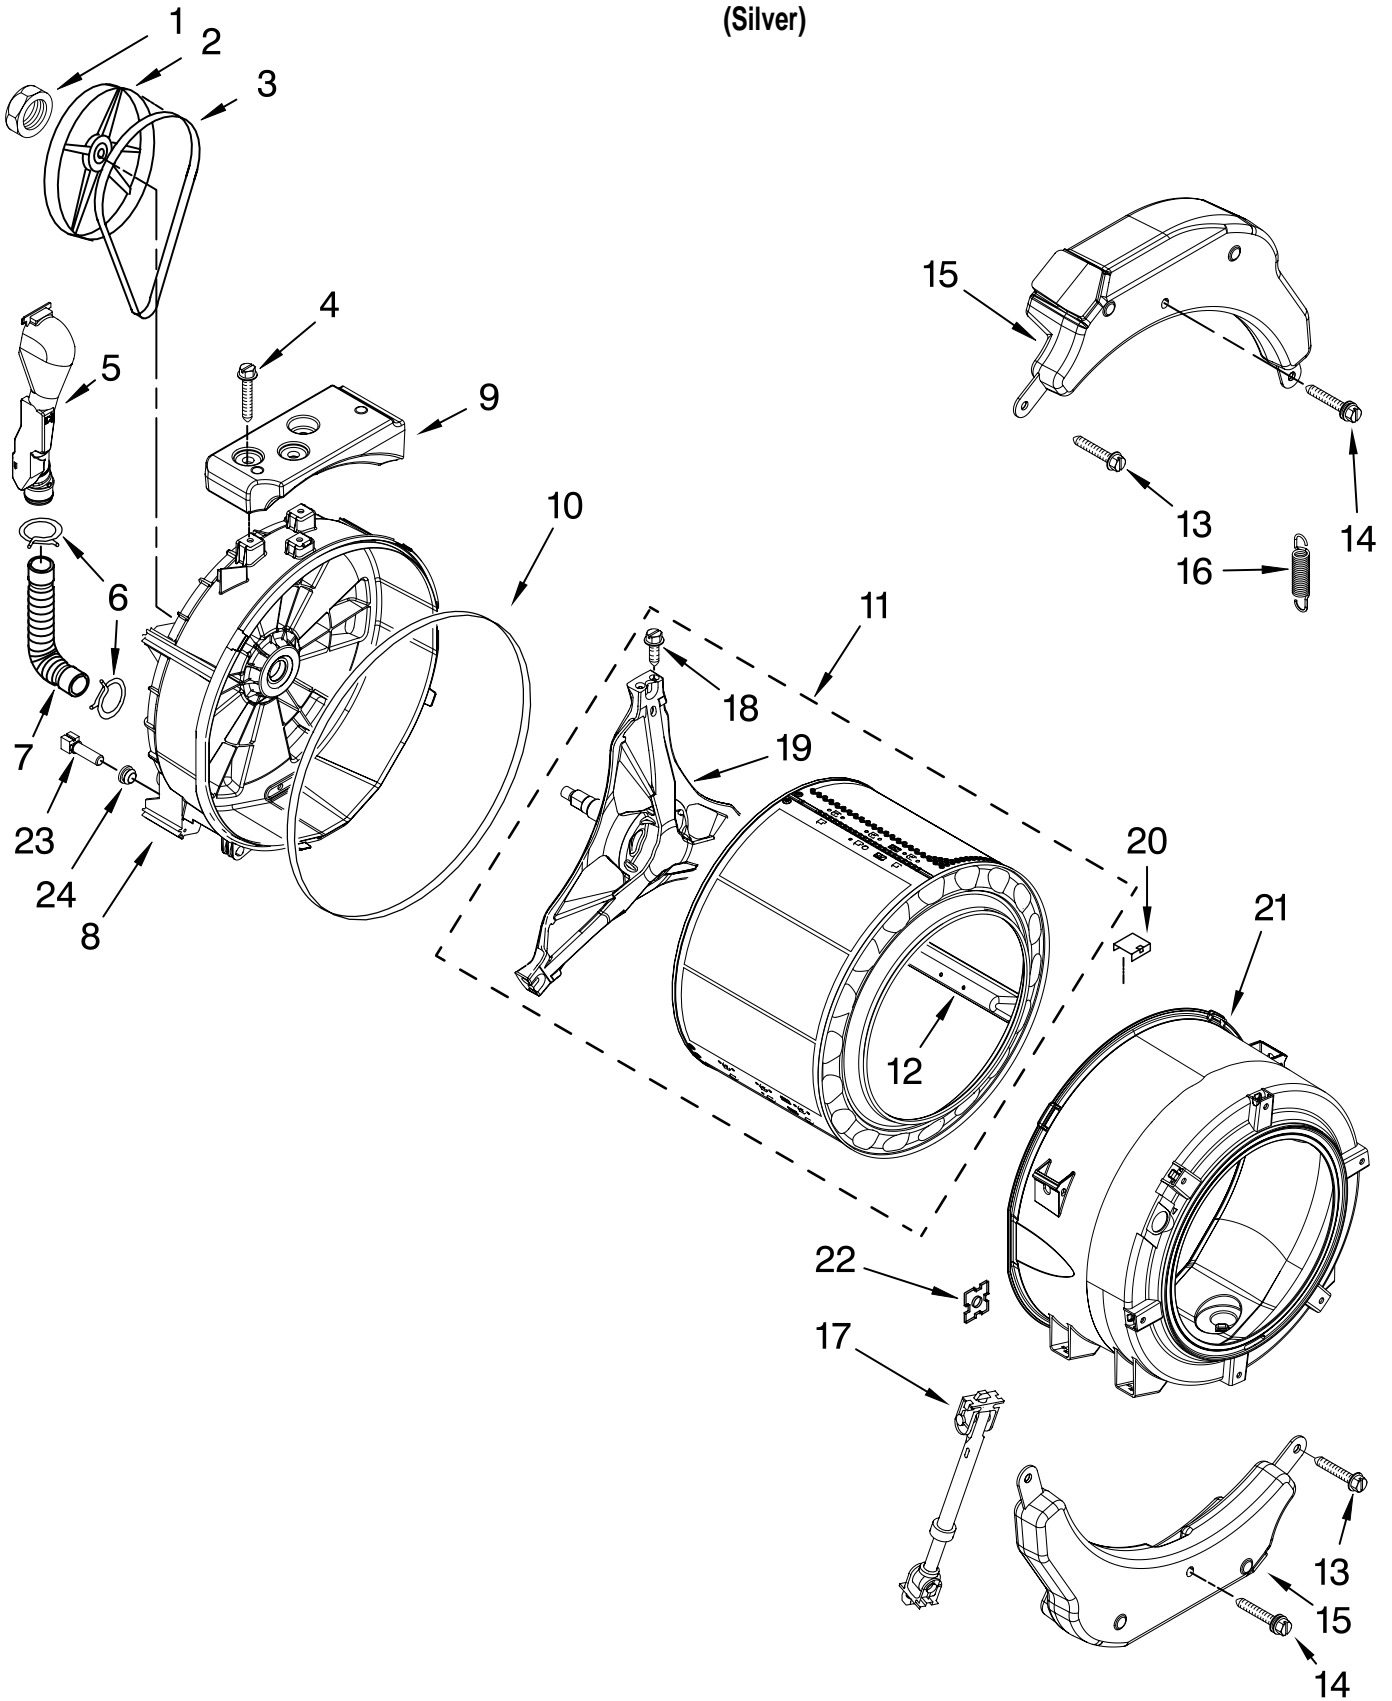

TUB AND BASKET PARTS

For Model: MHWE250XL00

(Silver)

FOR ORDERING INFORMATION REFER TO PARTS PRICE LIST

TUB AND BASKET PARTS

For Model: MHWE250XL00

(Silver)

Illus. No.	Part No.	DESCRIPTION
1	8533999	Nut, Pulley
2	8540088C	Pulley
3	W10260319	Belt, Drive
4	W10246531	Screw, Rear Counterweight
5	W10142720	Pipe, Ventilation
6	8540010	Clamp, Vent Hose
7	8540019	Hose, Exhaust
8	W10200751	Tub, Rear (Includes Items 10 & 22)
9	W10200747	Counterweight, Rear
10	8540090	Gasket, Tub
11	W10205253	Basket, Complete
12	W10112972	Baffle, Tub
13	W10094780	Bolt, Counterweight
14	W10259288	Bolt Assembly, Counterweight Center Hole
15	W10223198	Counterweight, Front
16	W10010360	Spring, Suspension (Set of 2)
17	W10015830	Shock Absorber
18	8540382	Screw
19	W10202464	Crosspiece Asm
20	8540092	Clamp, Tub
21	W10289875	Tub, Front (Includes Items 10 & 22)
22	8540072	Nut, Push-In
23	W10176659	Negative Thermistor Control
24	8540766	Seal, Rubber

FOR ORDERING INFORMATION REFER TO PARTS PRICE LIST