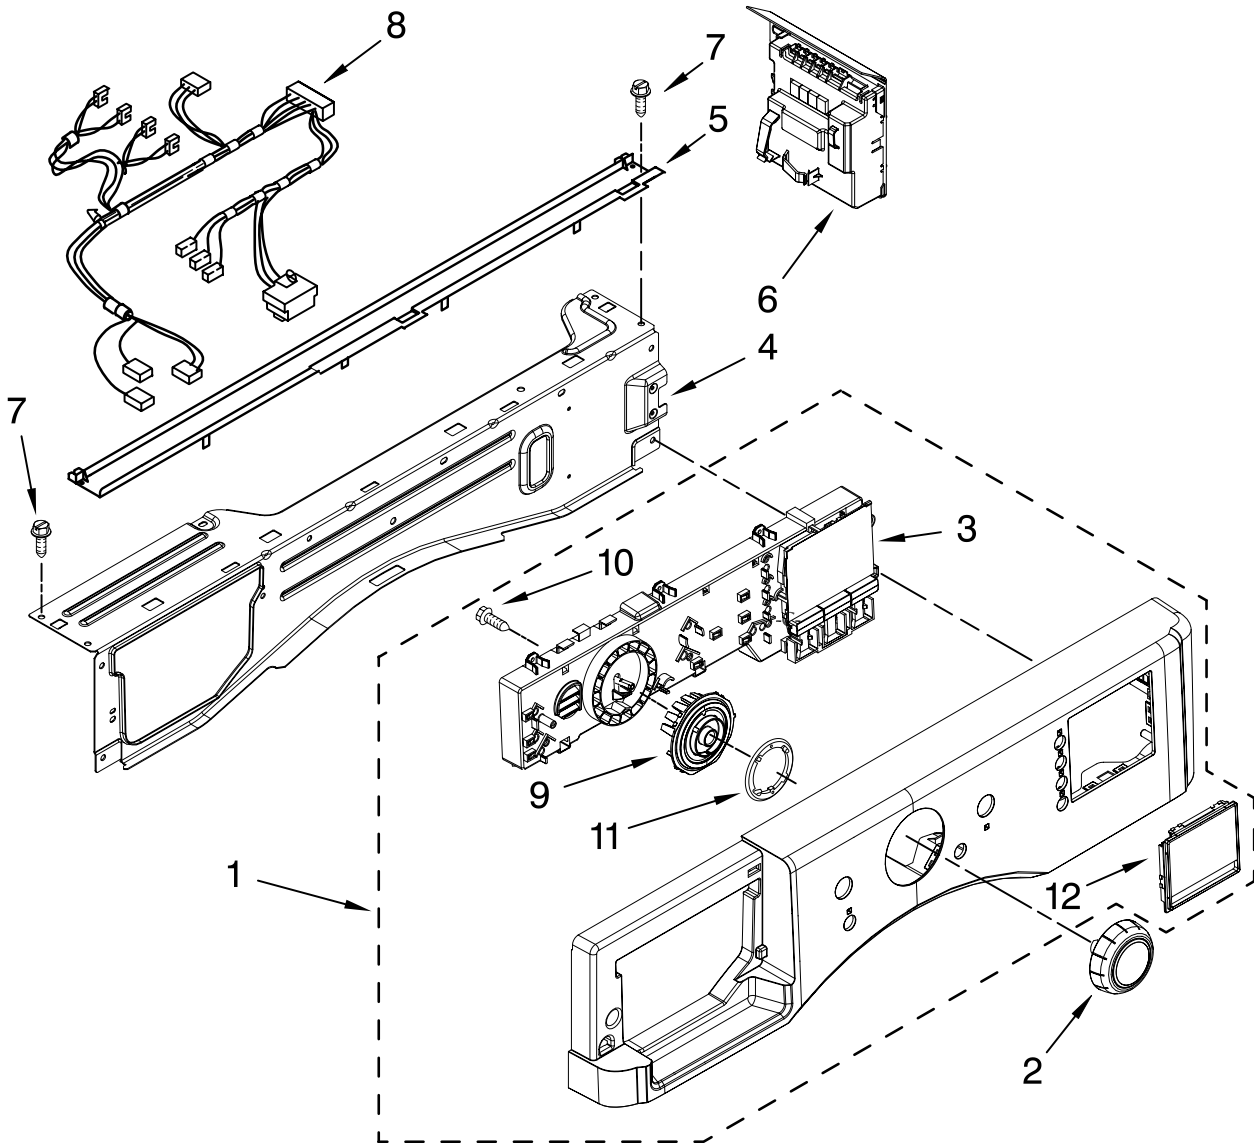

CONTROL PANEL PARTS

For Model: MHWE250XL00

(Silver)

Illus. No.	Part No.	DESCRIPTION

1	W10325704	Console
2	W10215799	Knob, Control
3	W10212771	User Interface
4	W10240776	Brace, Top Front
5	8540839	Channel, Water

Illus. No.	Part No.	DESCRIPTION

6	W10294680	Microcomputer, Machine Control
7	W10015090	Screw, 8-18 X 5/8
8	W10269290	Harness, Wiring (Upper Main) (Includes Item 39 On Page 1)

Illus. No.	Part No.	DESCRIPTION

9	W10215797	Light Guide, Cycle
10	W10006580	Screw, M3-1.12x12
11	W10325706	Mesa
12	W10215794	Window, Display

FOR ORDERING INFORMATION REFER TO PARTS PRICE LIST