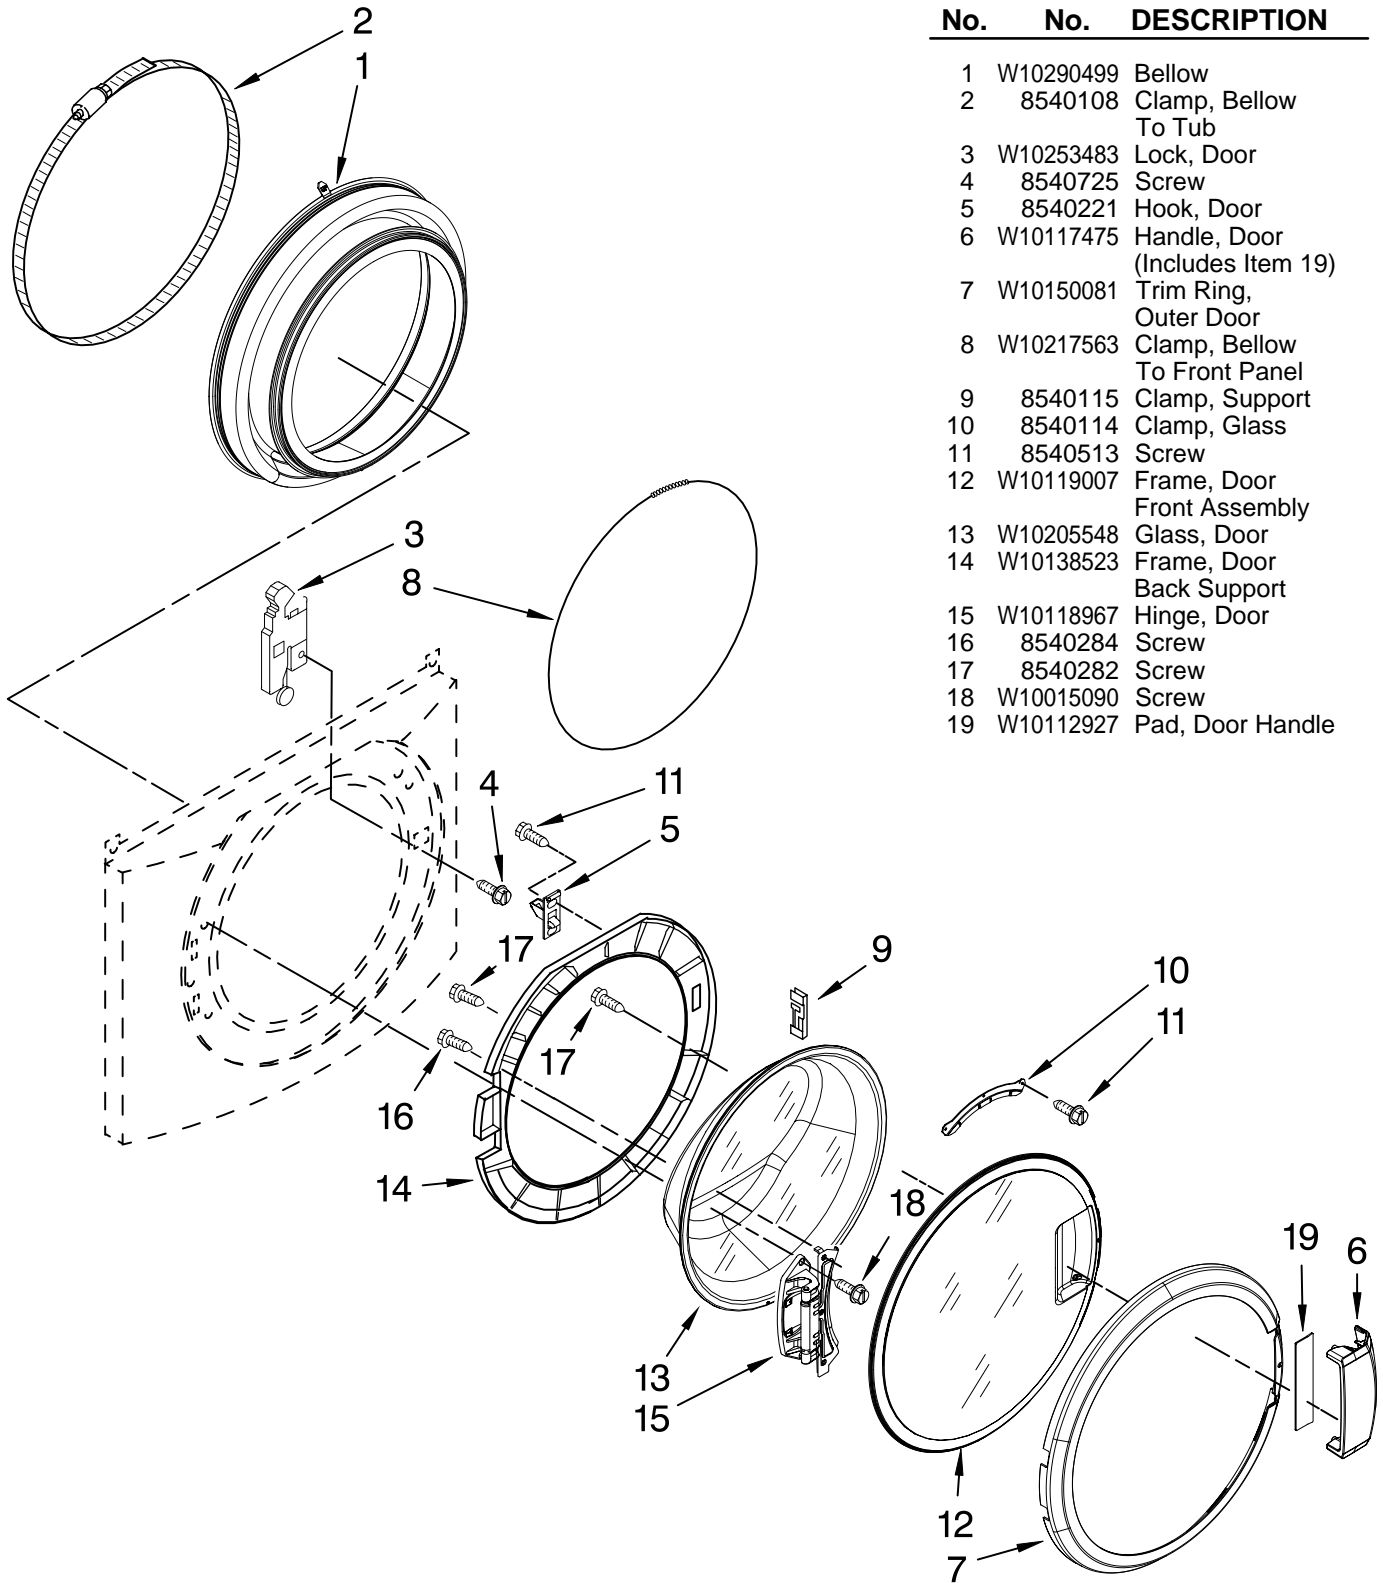

DOOR AND LATCH PARTS

For Model: MHWE250XL00

(Silver)

Illus. No.	Part No.	DESCRIPTION
1	W10290499	Bellow
2	8540108	Clamp, Bellow To Tub
3	W10253483	Lock, Door
4	8540725	Screw
5	8540221	Hook, Door
6	W10117475	Handle, Door (Includes Item 19)
7	W10150081	Trim Ring, Outer Door
8	W10217563	Clamp, Bellow To Front Panel
9	8540115	Clamp, Support
10	8540114	Clamp, Glass
11	8540513	Screw
12	W10119007	Frame, Door Front Assembly
13	W10205548	Glass, Door
14	W10138523	Frame, Door Back Support
15	W10118967	Hinge, Door
16	8540284	Screw
17	8540282	Screw
18	W10015090	Screw
19	W10112927	Pad, Door Handle

FOR ORDERING INFORMATION REFER TO PARTS PRICE LIST