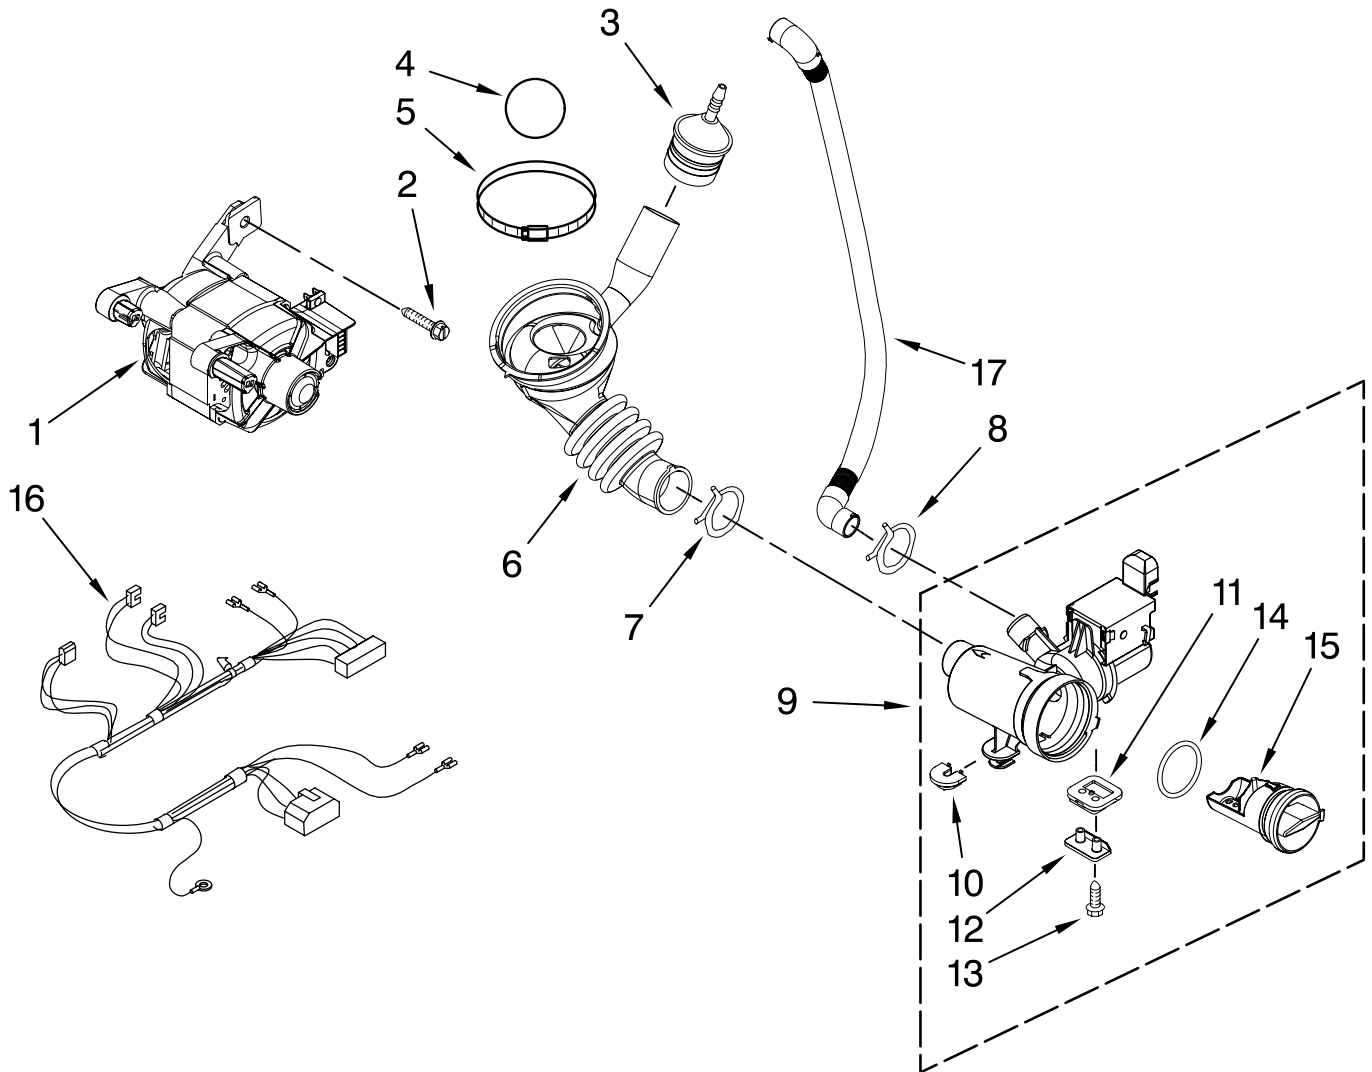

DISPENSER PARTS

For Model: MHWE250XL00

(Silver)

Illus. No.	Part No.	DESCRIPTION
1	W10212596	Valve, Water Inlet (Double)
2	W10212598	Valve, Water Inlet (Single)
3	370450	Clamp, Hose
4	8540513	Screw, Valve
5	8183181	Nozzle, Inlet

FOR ORDERING INFORMATION REFER TO PARTS PRICE LIST

PUMP AND MOTOR PARTS

For Model: MHWE250XL00

(Silver)

Illus. No.	Part No.	DESCRIPTION
1	W10171902	Motor, Drive
2	8540134	Bolt, Motor
3	8540180	Air Trap
4	8540013	Ball
5	8181734	Clamp
6	8540012	Hose, Tub to Pump
7	370448	Clamp, Hose

Illus. No.	Part No.	DESCRIPTION
8	W10245724	Clamp, Drain Hose
9	W10130913	Pump (Complete)
10	W10034820	Foot, Rubber (Slider)
11	W10034830	Foot, Rubber (Lock)
12	8540033	Cap, Lock Foot

Illus. No.	Part No.	DESCRIPTION
13	8533964	Screw, 10-16 x 1.25
14	8540025	Seal, Filter Cap
15	8540996	Filter Assembly (Includes Item 14)
16	W10201879	Harness, Motor
17	W10272563	Hose, Drain (Inner)

Illus. No.	Part No.	DESCRIPTION
1	8533999	Nut, Pulley
2	8540088C	Pulley
3	W10260319	Belt, Drive
4	W10246531	Screw, Rear Counterweight
5	W10142720	Pipe, Ventilation
6	8540010	Clamp, Vent Hose
7	8540019	Hose, Exhaust
8	W10200751	Tub, Rear (Includes Items 10 & 22)
9	W10200747	Counterweight, Rear
10	8540090	Gasket, Tub
11	W10205253	Basket, Complete
12	W10112972	Baffle, Tub
13	W10094780	Bolt, Counterweight
14	W10259288	Bolt Assembly, Counterweight Center Hole
15	W10223198	Counterweight, Front
16	W10010360	Spring, Suspension (Set of 2)
17	W10015830	Shock Absorber
18	8540382	Screw
19	W10202464	Crosspiece Asm
20	8540092	Clamp, Tub
21	W10289875	Tub, Front (Includes Items 10 & 22)
22	8540072	Nut, Push-In
23	W10176659	Negative Thermistor Control
24	8540766	Seal, Rubber