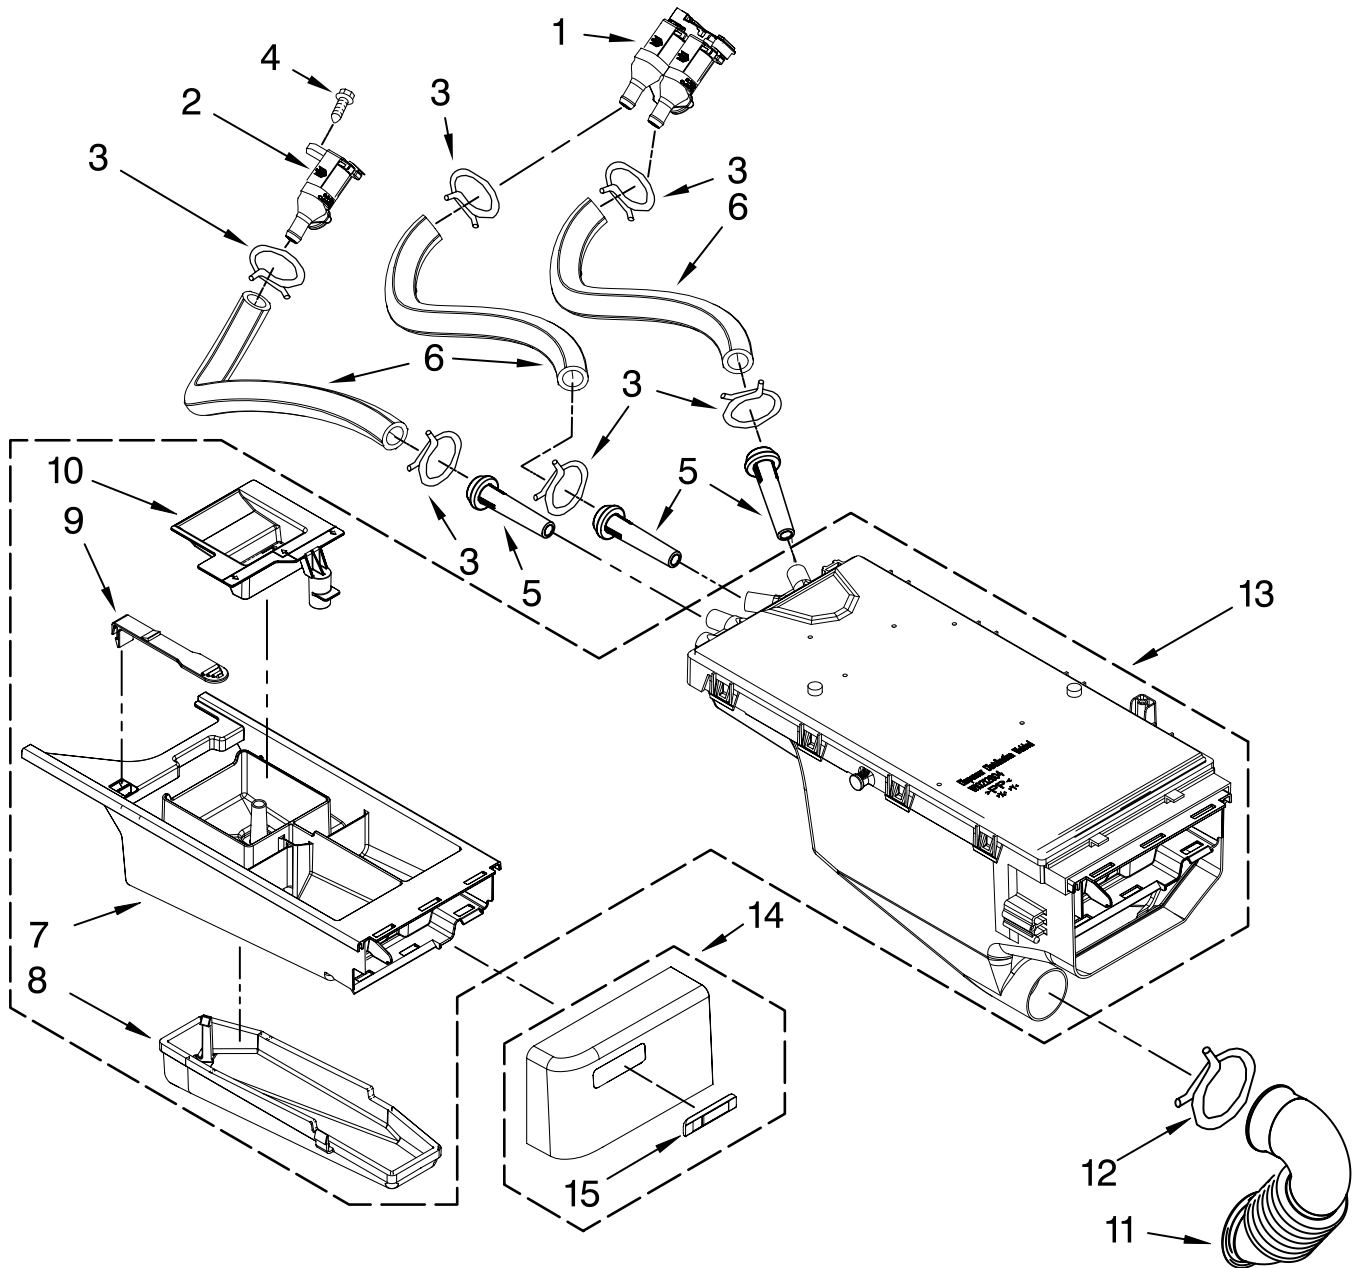

Illus. No.	Part No.	DESCRIPTION
------------	----------	-------------

9	W10215797	Light Guide, Cycle
10	W10006580	Screw, M3-1.12x12
11	W10325706	Mesa
12	W10215794	Window, Display

FOR ORDERING INFORMATION REFER TO PARTS PRICE LIST

DISPENSER PARTS

For Model: MHWE250XL00

(Silver)

Illus. No.	Part No.	DESCRIPTION
1	W10212596	Valve, Water Inlet (Double)
2	W10212598	Valve, Water Inlet (Single)
3	370450	Clamp, Hose
4	8540513	Screw, Valve
5	8183181	Nozzle, Inlet