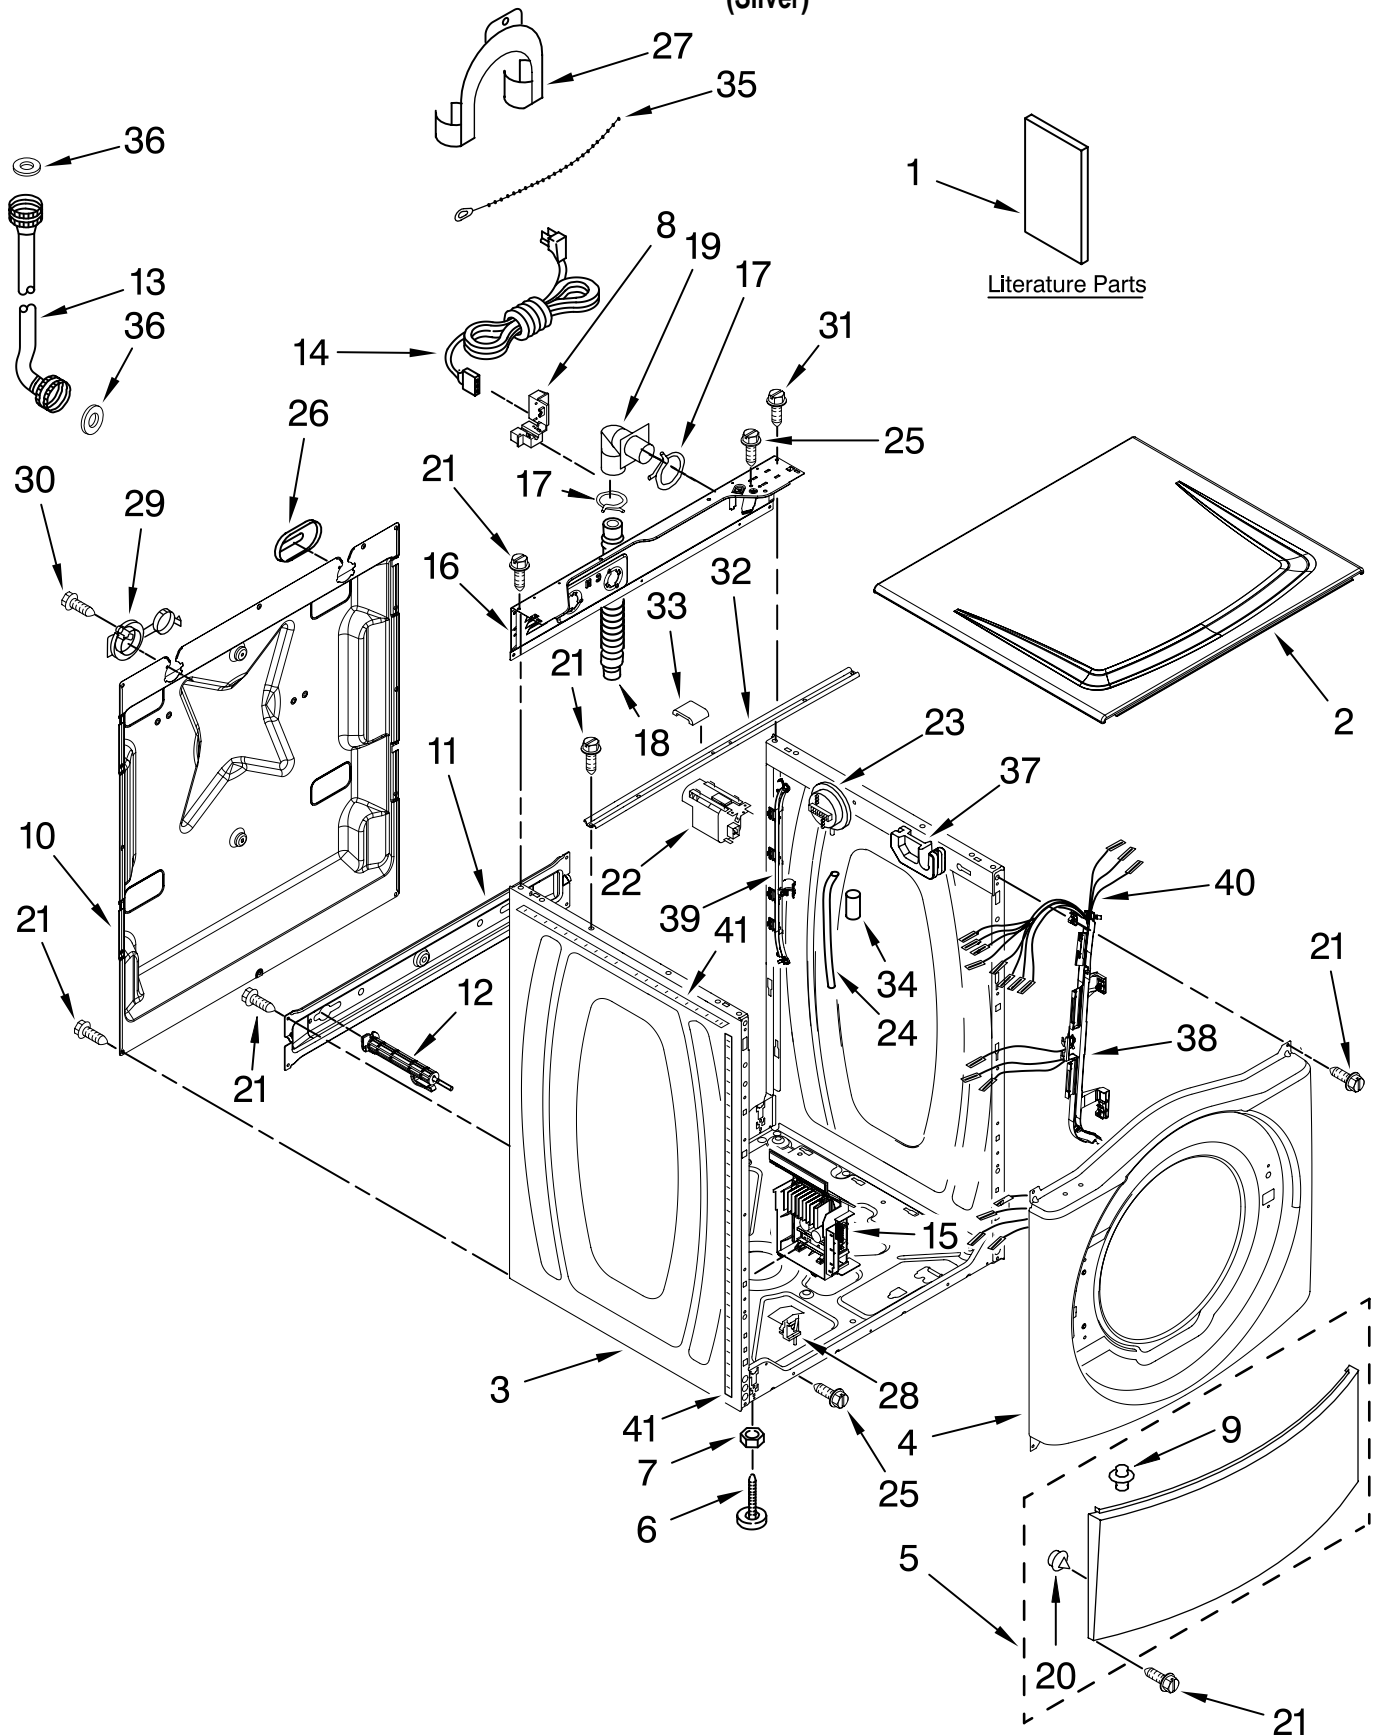

TOP AND CABINET PARTS

For Model: MHWE250XL00

(Silver)

AUTOMATIC
WASHER

FOR ORDERING INFORMATION REFER TO PARTS PRICE LIST

TOP AND CABINET PARTS

For Model: MHWE250XL00

(Silver)

Illus. No.	Part No.	DESCRIPTION	Illus. No.	Part No.	DESCRIPTION	Illus. No.	Part No.	DESCRIPTION
1		Literature Parts	14	W10205500	Cord, Power	30	8540727	Screw, 3 x 8 mm
	W10326417	Use & Care Guide	15	W10289776	Motor Control Unit	31	8540329	Screw
	W10252711	Tech Sheet	16	W10244560	Brace, Rear	32	8540720	Brace, Top (Includes Item 33)
	W10326415	Energy Guide	17	356138	Clamp, Hose	33	8283273	Damper, Brace
2	W10255320	Top	18	W10281257	Hose, Drain (Outer)	34	2161302	Sleeve, Pressure Switch Hose
3	W10251611	Cabinet	19	W10003260	Connector, Drain Hose	35	3347868	Cable Tie
4	W10326402	Panel, Front	20	238614	Bumper	36	3976300	Washer, Water Inlet Hose 1-1/16 x 5/8
5	W10254153	Toe Panel	21	W10015090	Screw, 8-18 x 5/8	37	8540644	Bracket--Suspension Spring
6	W10245373	Foot, Leveling	22	W10355868	Filter, Interference	38	W10168546	Harness Channel, Side Front
7	3359452	Nut, Lock	23	W10239066	Switch, Pressure	39	W10168547	Harness Channel, Side Rear
8	W10110676	Strain Relief, Power Cord	24	8540294	Hose, Pressure Switch	40	W10239822	Harness, Wiring (Lower Main) (Includes Item 38)
9	8518891	Rivet	25	8540479	Screw, Grounding	41	8318396	Seal, Foam - IEC
10	W10258341	Panel, Rear	26	8540268	Cover, Transport			
11	W10189657	Brace, Transport	27	8540021	U-Bend, Drain Hose			
12	W10251449	Bolt, Shipping (Set Of 4)	28	W10085220	Microswitch			
13		Hose, Water Inlet	29	8540728	Sleeve, Cord Support			
	W10194208	Cold Water						
	8571378	Hot Water						

FOR ORDERING INFORMATION REFER TO PARTS PRICE LIST