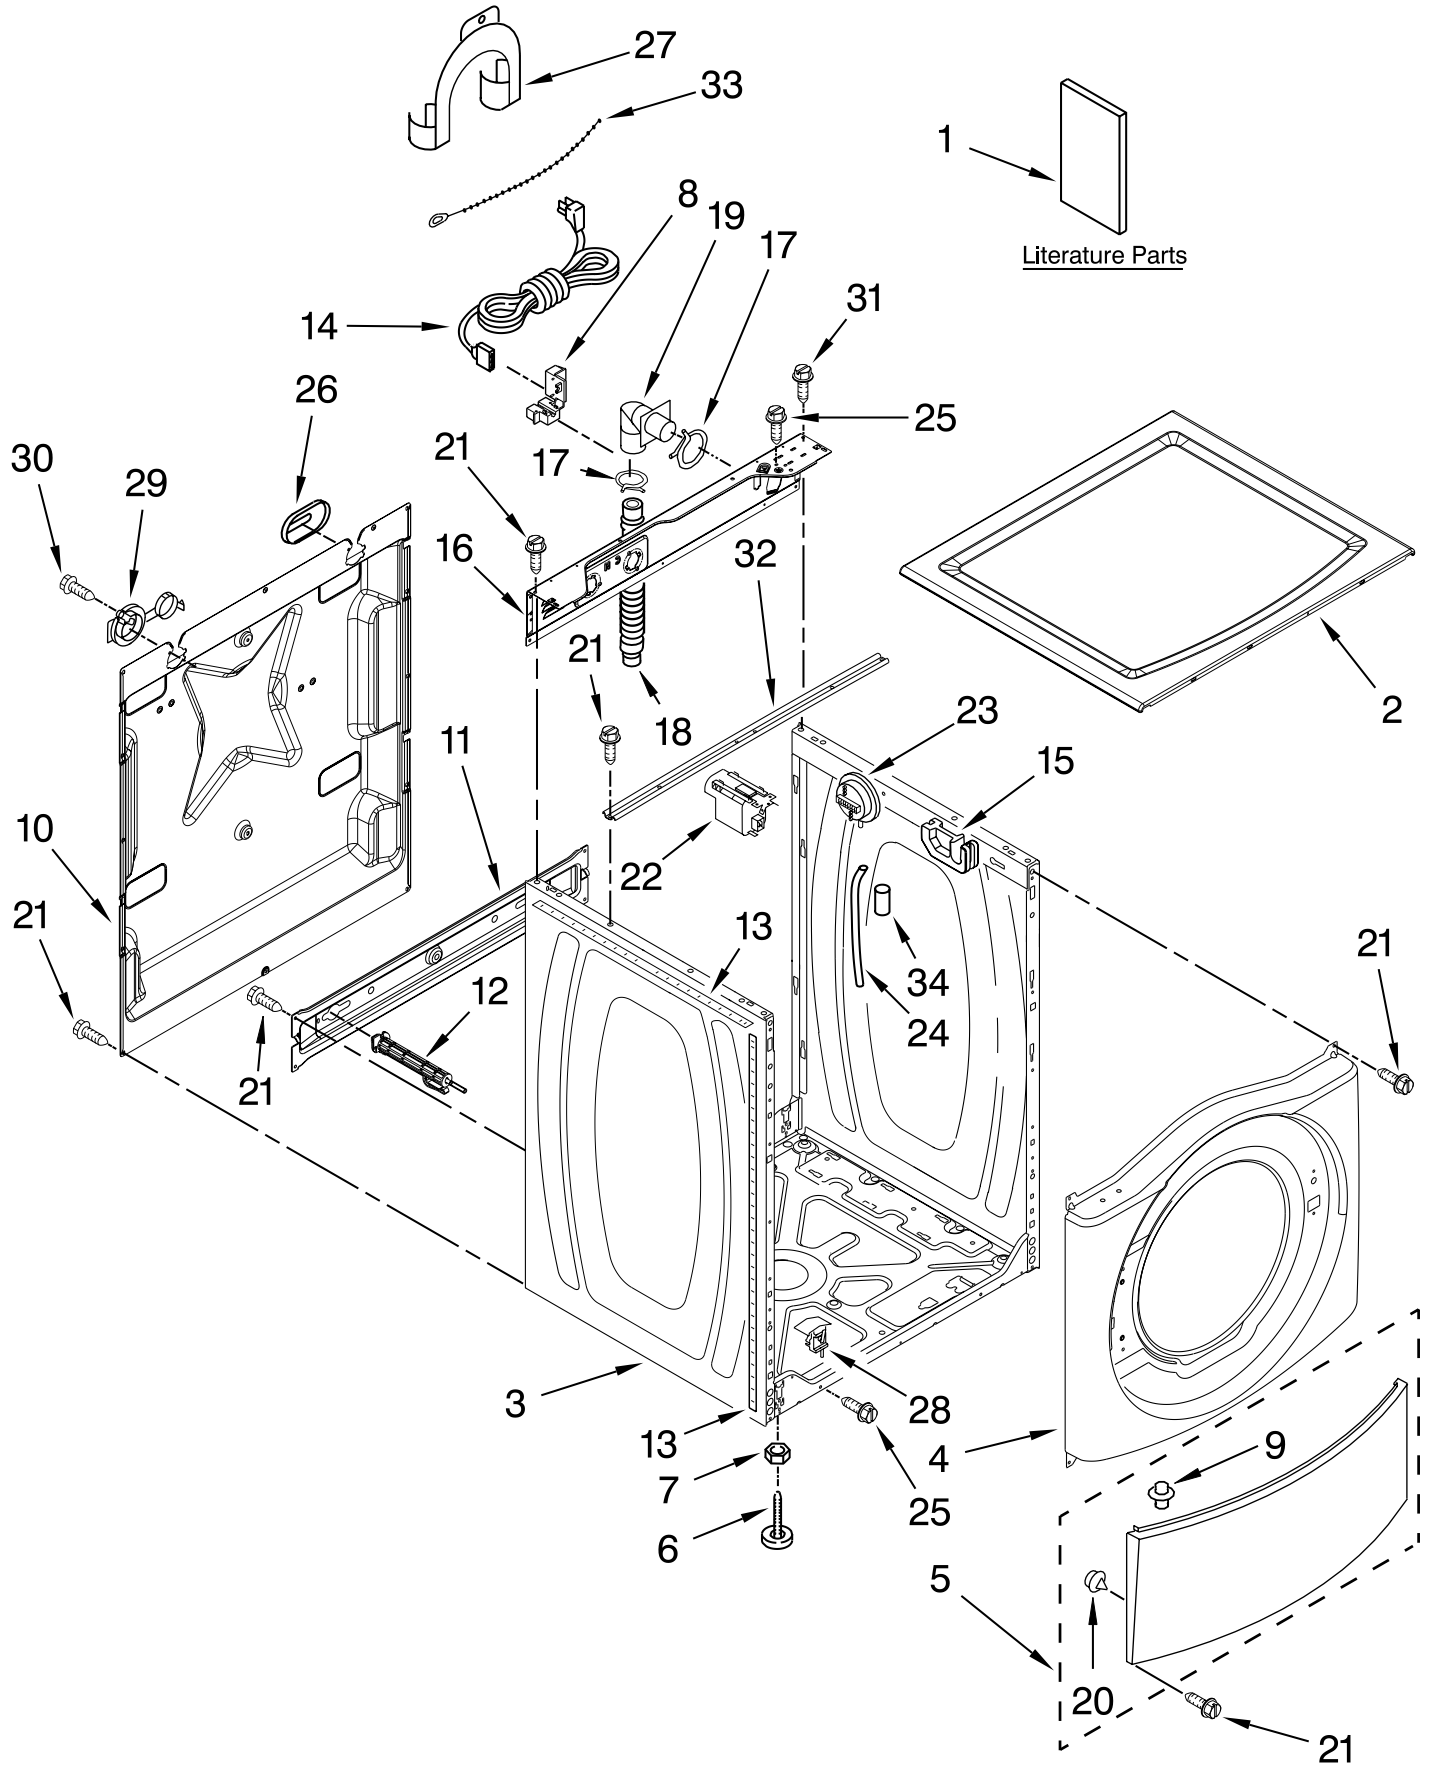

TOP AND CABINET PARTS

For Models: MHWE251YL00, MHWE251YG00
(Silver) (Cosmetallic)

AUTOMATIC
WASHER

FOR ORDERING INFORMATION REFER TO PARTS PRICE LIST