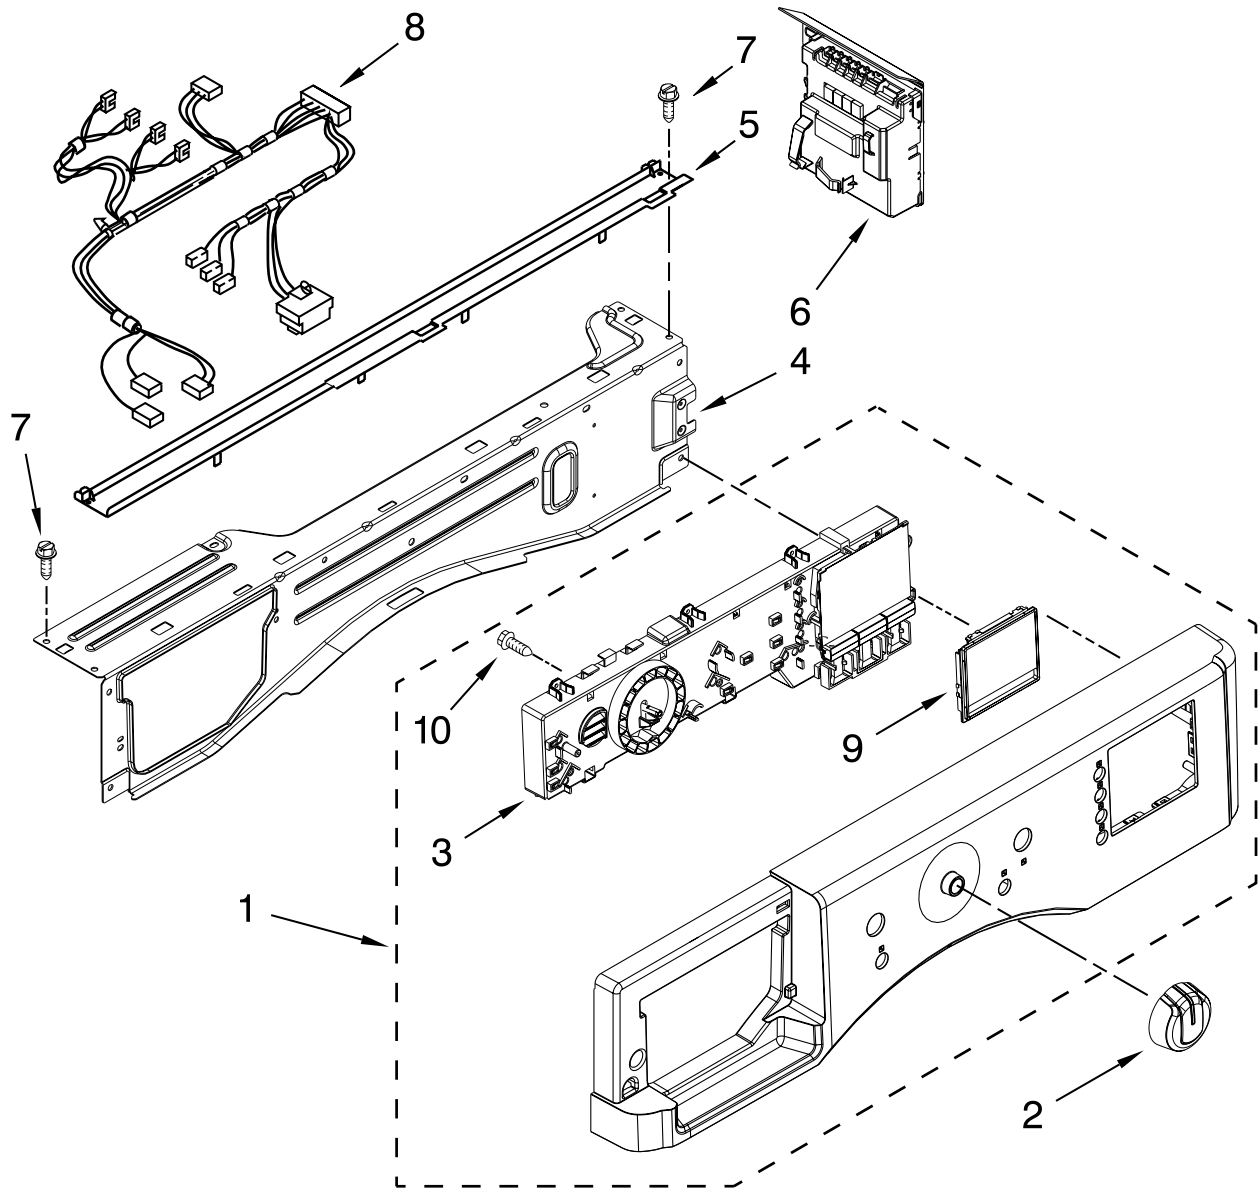

CONTROL PANEL PARTS

For Models: MHWE251YL00, MHWE251YG00

(Silver) (Cosmetallic)

Illus. No.	Part No.	DESCRIPTION
1	W10360638	Console Silver
	W10372882	Cosmetallic
2	W10251384	Knob, Control
3	W10362704	User Interface

Illus. No.	Part No.	DESCRIPTION
4	W10240776	Brace, Top Front
5	8540839	Channel, Water
6	W10373842	Microcomputer, Machine Control

Illus. No.	Part No.	DESCRIPTION
7	W10015090	Screw, 8-18 X 5/8
8	W10323099	Harness, Main Wiring
9	W10215794	Window, Display
10	W10006580	Screw, M3-1.12x12

FOR ORDERING INFORMATION REFER TO PARTS PRICE LIST