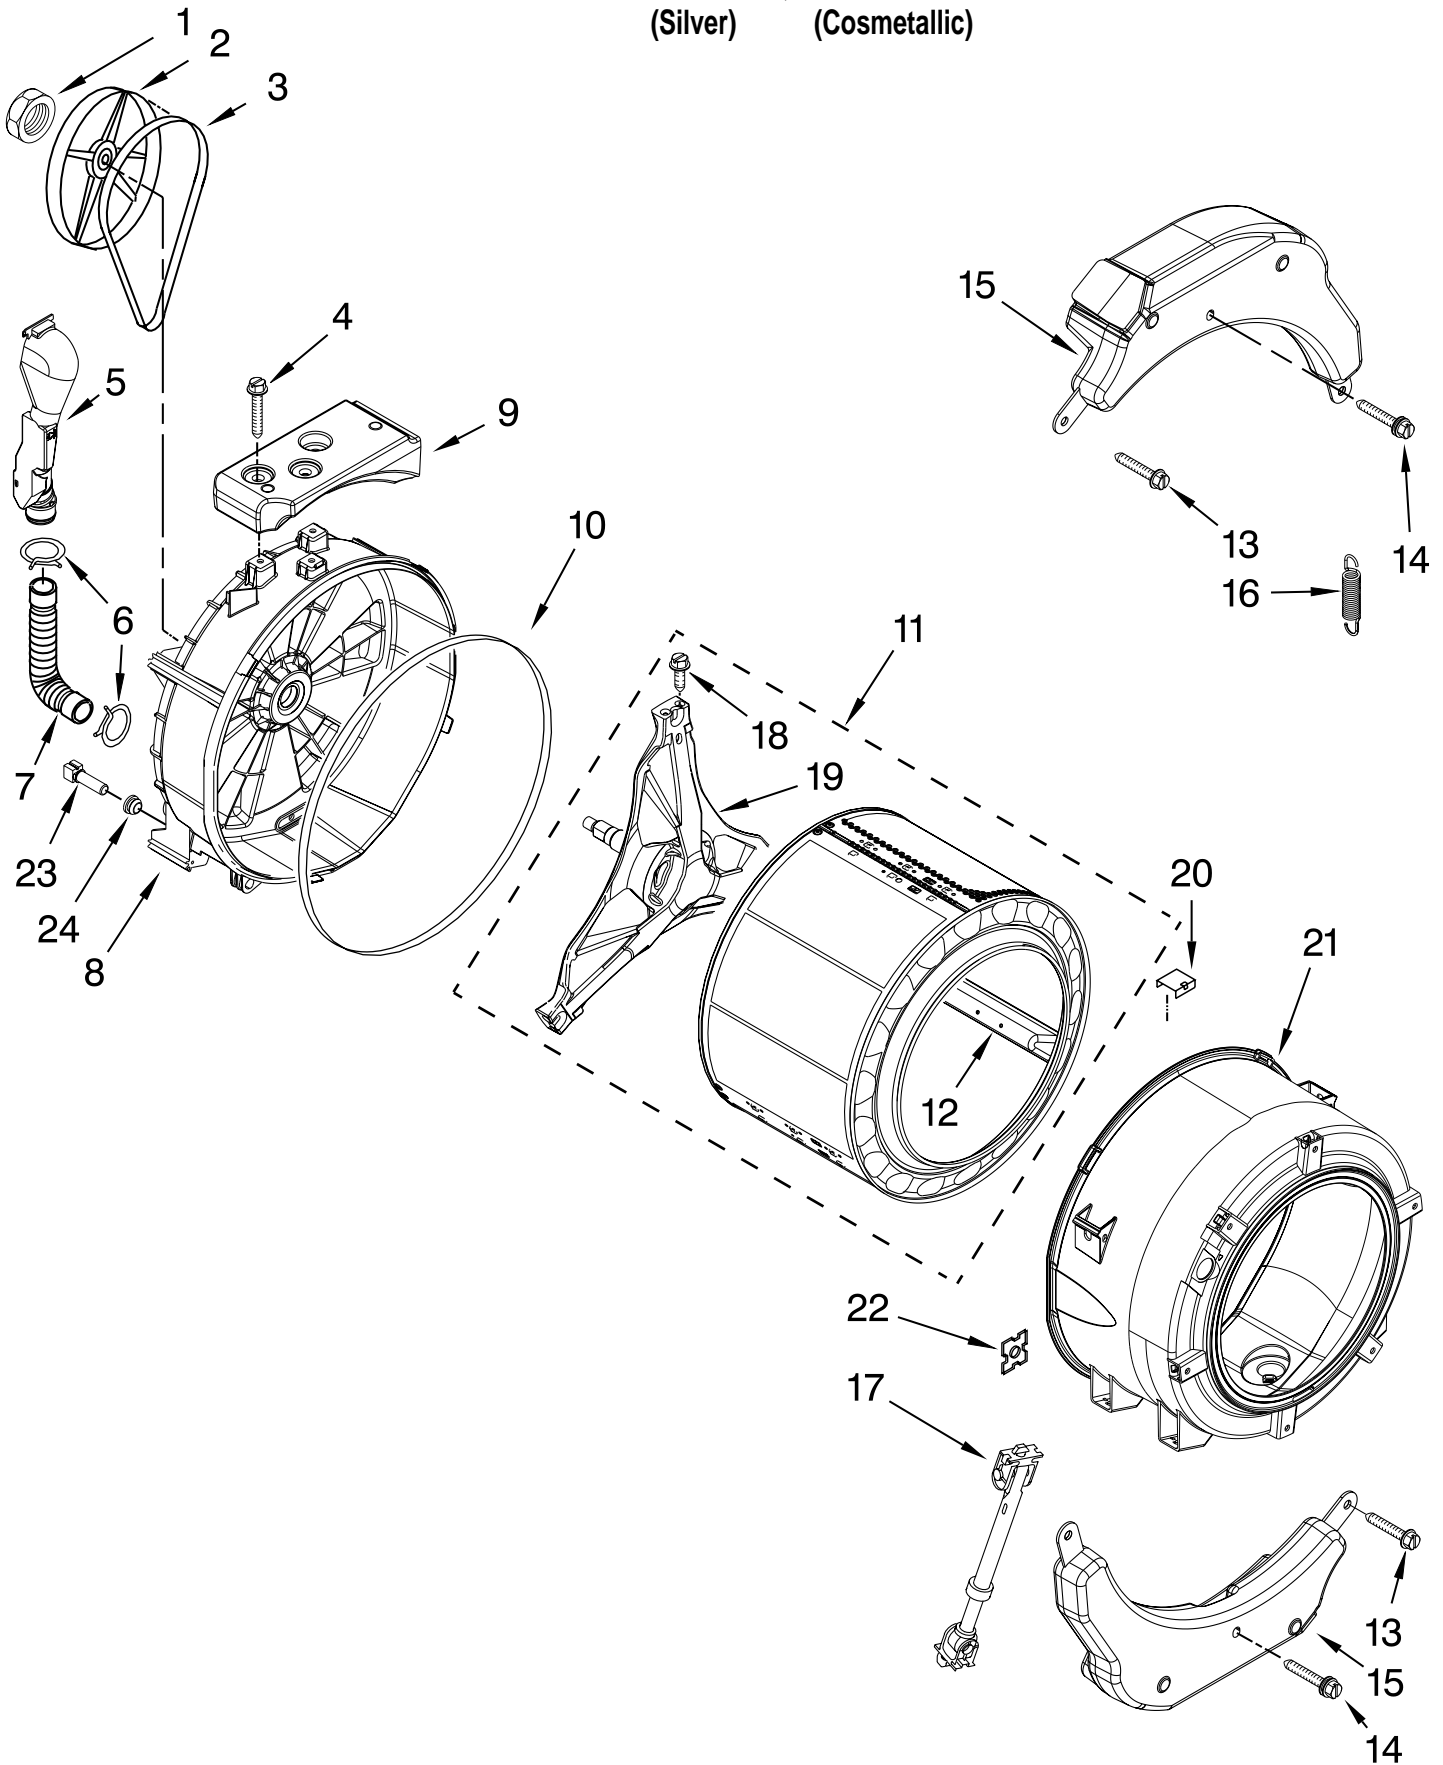

TUB AND BASKET PARTS

For Models: MHWE251YL00, MHWE251YG00

(Silver)

(Cosmetallic)

FOR ORDERING INFORMATION REFER TO PARTS PRICE LIST

TUB AND BASKET PARTS

For Models: MHWE251YL00, MHWE251YG00

(Silver) (Cosmetallic)

Illus. No.	Part No.	DESCRIPTION
1	8533999	Nut, Pulley
2	8540088C	Pulley
3	W10260319	Belt, Drive
4	W10246531	Screw, Rear Counterweight
5	W10142720	Pipe, Ventilation
6	8540010	Clamp, Vent Hose
7	8540019	Hose, Exhaust
8	W10200751	Tub, Rear (Includes Items 10 & 22)
9	W10200747	Counterweight, Rear
10	8540090	Gasket, Tub
11	W10205253	Basket, Complete
12	W10112972	Baffle, Tub
13	W10094780	Bolt, Counterweight
14	W10259288	Bolt Assembly, Counterweight Center Hole
15	W10223198	Counterweight, Front
16	W10010360	Spring, Suspension (Set of 2)
17	W10015830	Shock Absorber
18	8540382	Screw
19	W10202464	Crosspiece Asm
20	8540092	Clamp, Tub
21	W10289875	Tub, Front (Includes Items 10 & 22)
22	8540072	Nut, Push-In
23	W10176659	Negative Thermistor Control
24	8540766	Seal, Rubber