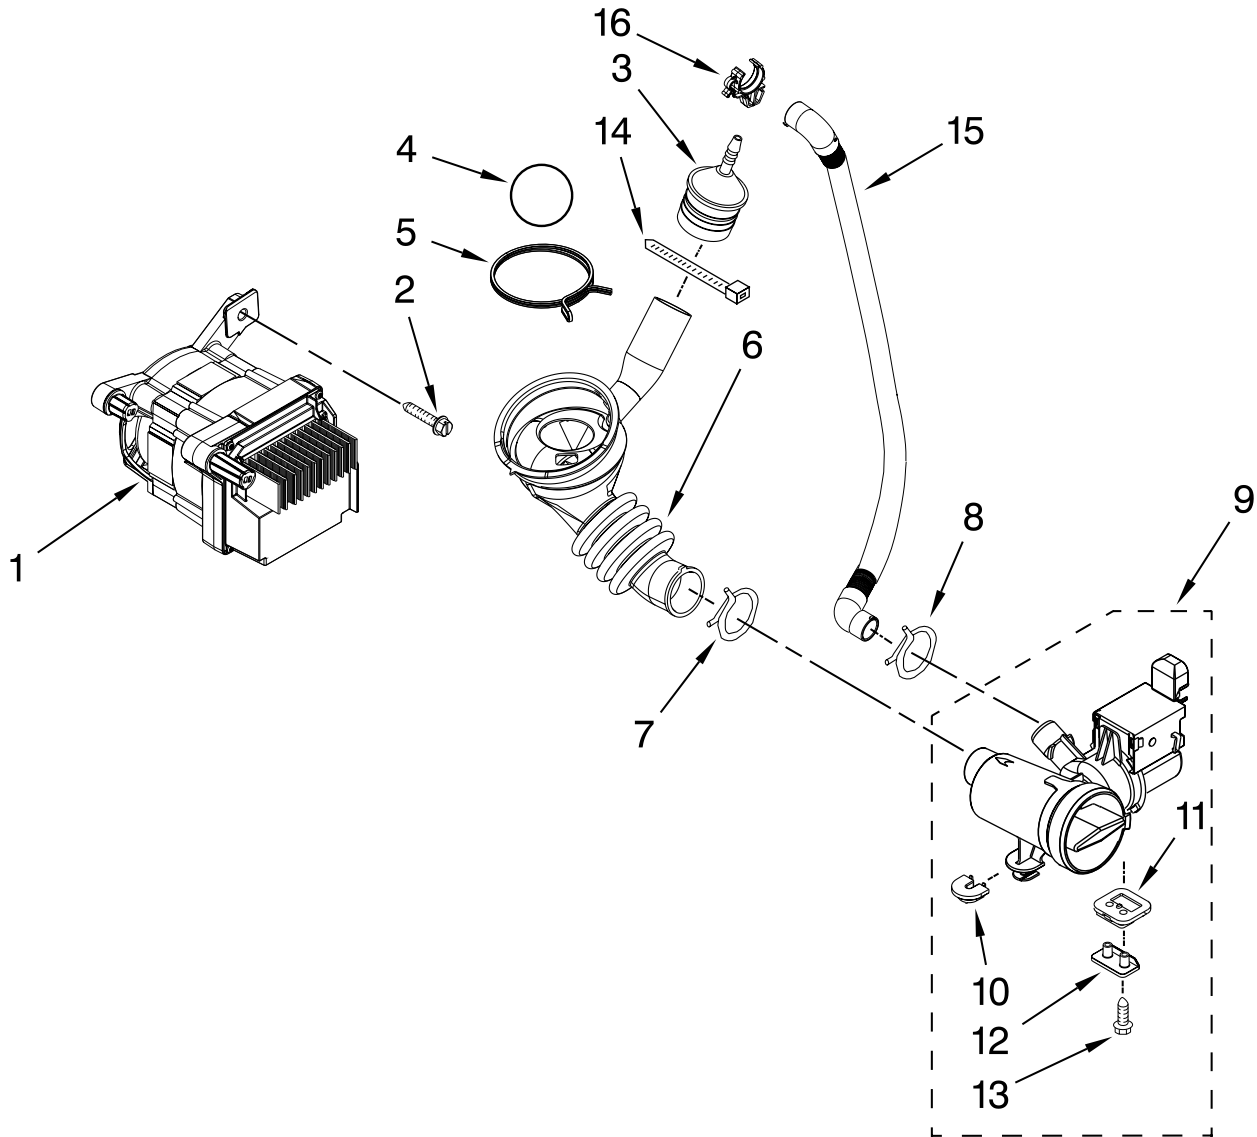

PUMP AND MOTOR PARTS

For Models: MHWE251YL00, MHWE251YG00

(Silver) (Cosmetallic)

Illus. No.	Part No.	DESCRIPTION

1	W10315848	Motor, Drive
2	8540134	Bolt, Motor
3	W10405608	Air Trap
4	8540013	Ball
5	8181734	Clamp
6	8540012	Hose, Tub to Pump

Illus. No.	Part No.	DESCRIPTION

7	370448	Clamp, Hose
8	W10245724	Clamp, Drain Hose
9	W10130913	Pump (Complete)
10	W10034820	Foot, Rubber (Slider)
11	W10034830	Foot, Rubber (Lock)
12	8540033	Cap, Lock Foot

Illus. No.	Part No.	DESCRIPTION

13	8533964	Screw, 10-16 x 1.25
14	2262071	Cable Tie
15	W10272563	Hose, Drain (Inner)
16	W10003290	Retainer, Drain Hose

FOR ORDERING INFORMATION REFER TO PARTS PRICE LIST