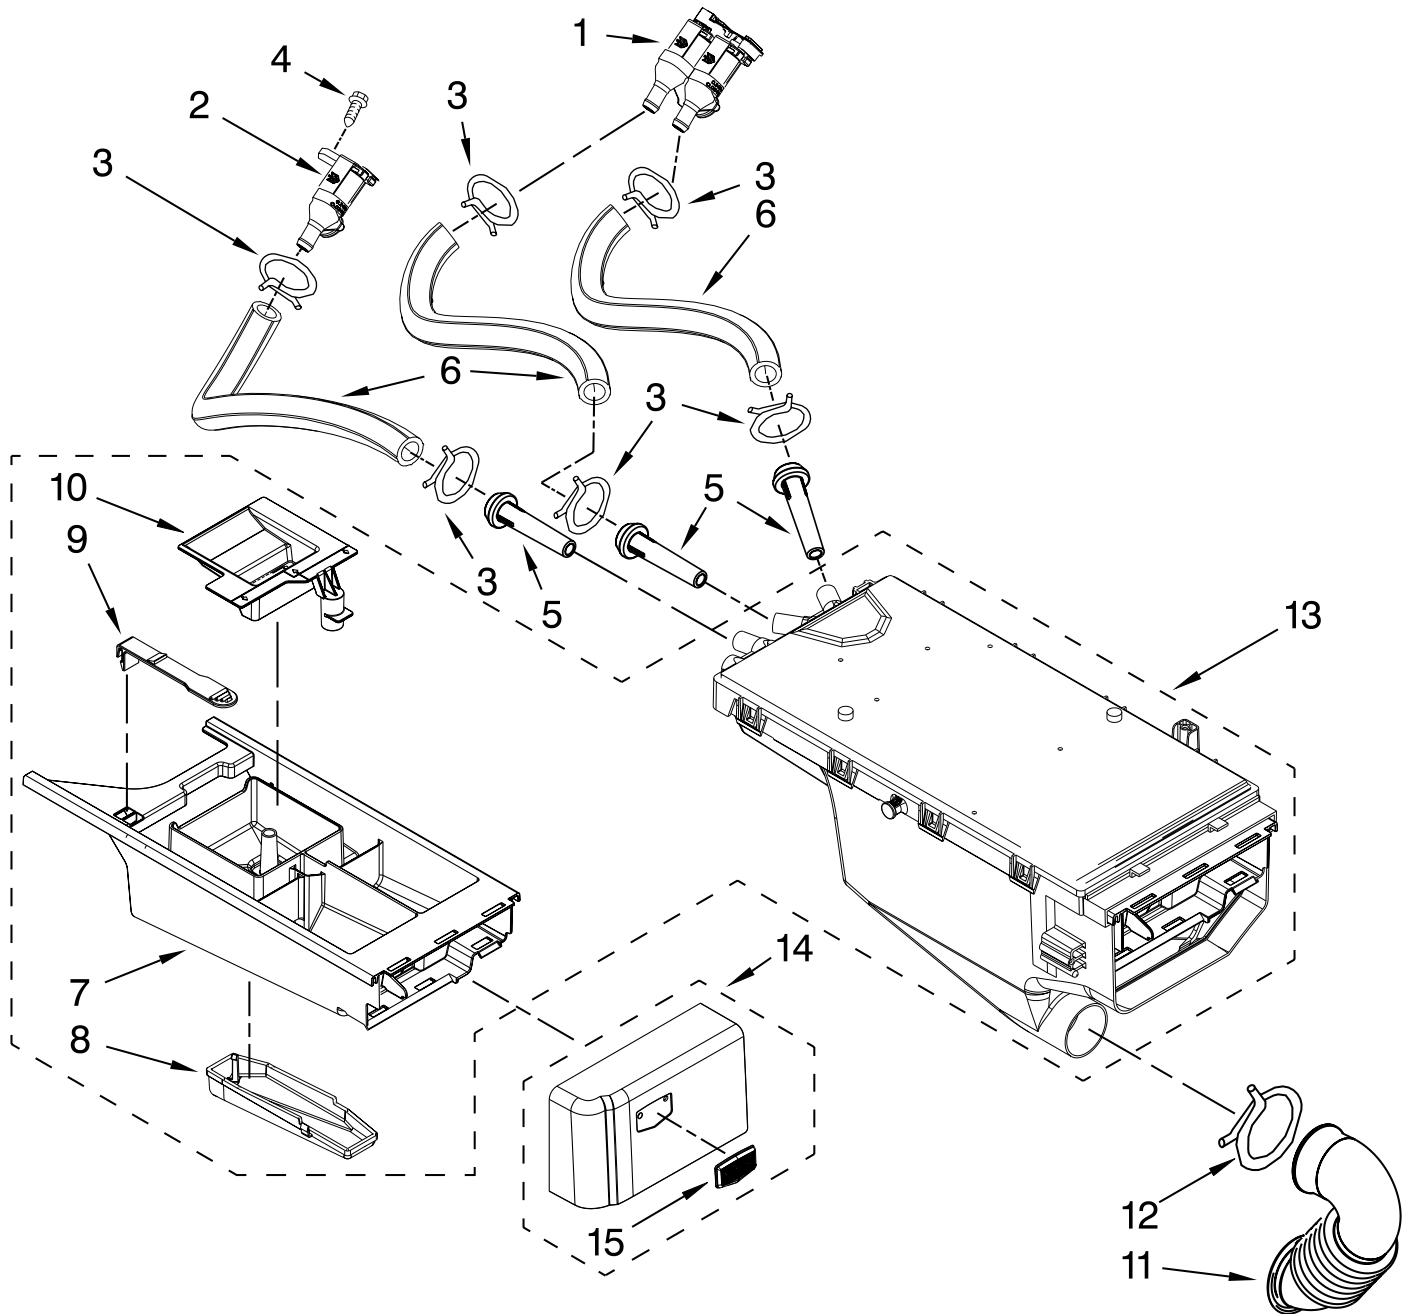

DISPENSER PARTS

For Models: MHWE251YL00, MHWE251YG00
(Silver) (Cosmetallic)

Illus. No.	Part No.	DESCRIPTION
1	W10212596	Valve, Water Inlet (Double)
2	W10212598	Valve, Water Inlet (Single)
3	370450	Clamp, Hose
4	8540513	Screw, Valve
5	8183181	Nozzle, Inlet

Illus. No.	Part No.	DESCRIPTION
6	W10212611	Hose, Valve To Dispenser
7	8540402	Drawer, Detergent
8	8540399	Cover, Detergent Drawer
9	W10003170	Hook, Drawer
10	8540429	Siphon, Bleach/Softener

Illus. No.	Part No.	DESCRIPTION
11	8540063	Hose, Dispenser To Tub
12	8281276	Clamp, Hose
13	W10399327	Dispenser, Complete
14	W10325710	Handle, Drawer Silver
	W10374121	Cosmetallic
15	W10177245	Badge Assembly

FOR ORDERING INFORMATION REFER TO PARTS PRICE LIST