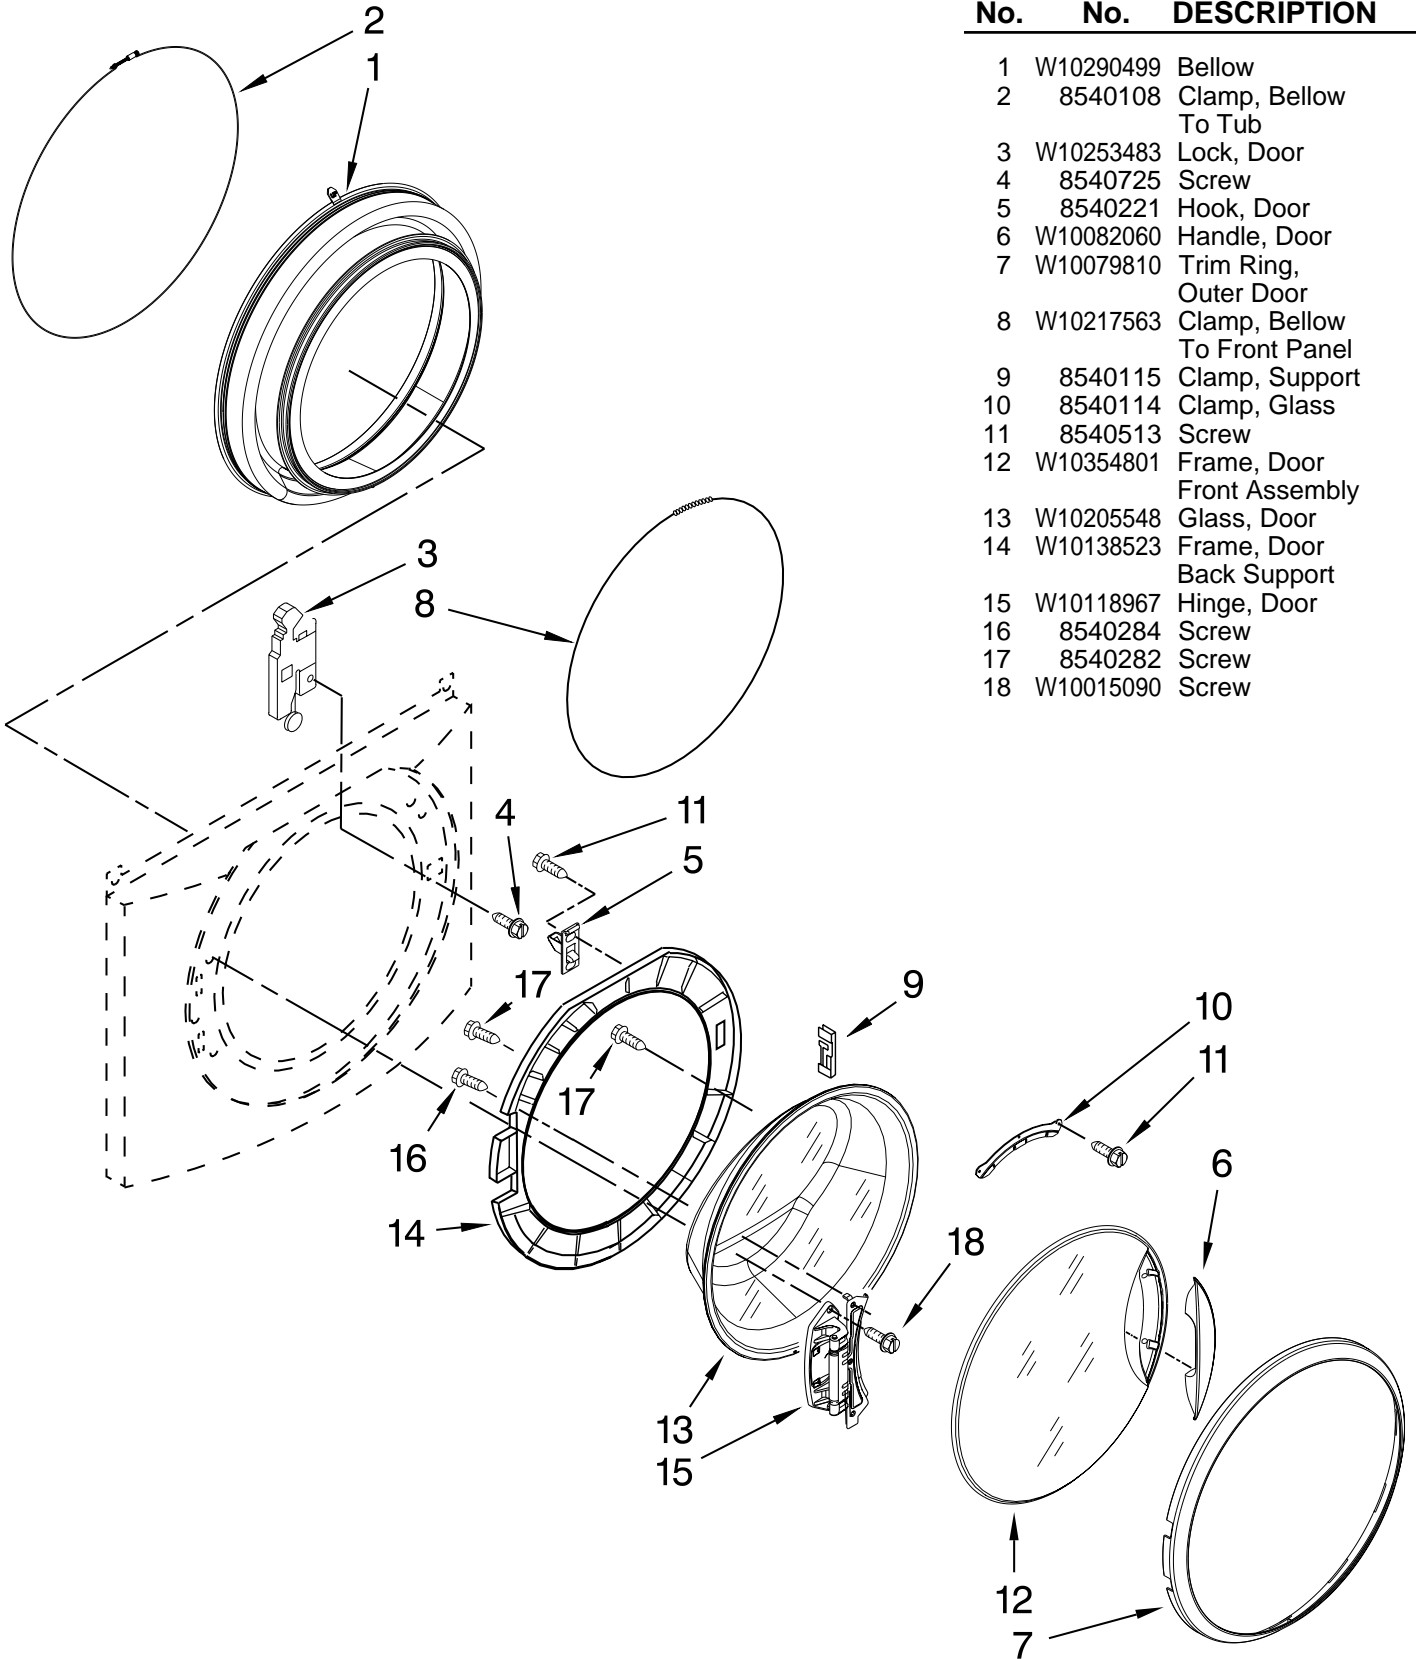

# TOP AND CABINET PARTS

For Models: MHWE251YL00, MHWE251YG00

(Silver) (Cosmetallic)

Illus. No.	Part No.	DESCRIPTION	Illus. No.	Part No.	DESCRIPTION	Illus. No.	Part No.	DESCRIPTION
1		Literature Parts	6	W10245373	Foot, Leveling	20	238614	Bumper
	W10408696	Installation Instructions	7	3359452	Nut, Lock	21	W10015090	Screw, 8-18 x 5/8
	W10394275	Use & Care Guide	8	W10110676	Strain Relief, Power Cord	22	W10339736	Filter, Interference
	W10385295	Tech Sheet	9	8518891	Rivet	23	W10239066	Switch, Pressure
	W10404647	Energy Guide	10	W10258341	Panel, Rear	24	8540294	Hose, Pressure Switch
2		Top	11	W10189657	Brace, Transport	25	8540479	Screw, Grounding
	W10255320	Silver	12	W10251449	Bolt, Shipping (Set Of 4)	26	8540268	Cover, Transport
	W10373969	Cosmetallic	13	8318396	Seal, Foam - IEC	27	8540021	U-Bend, Drain Hose
3		Cabinet	14	W10205500	Cord, Power	28	W10085220	Microswitch
	W10410323	Silver	15	8540644	Bracket-Suspension Spring	29	8540728	Sleeve, Cord Support
	W10410322	Cosmetallic	16	W10299495	Brace, Rear	30	8540727	Screw, 3 x 8 mm
4		Panel, Front	17	356138	Clamp, Hose	31	8540329	Screw
	W10326402	Silver	18	W10281257	Hose, Drain (Outer)	32	8540721	Brace, Top
	W10373967	Cosmetallic	19	W10003260	Connector, Drain Hose	33	3347868	Cable Tie
5		Toe Panel				34	2161302	Sleeve, Pressure Switch Hose
	W10254153	Silver						
	W10373965	Cosmetallic						

# DOOR AND LATCH PARTS

For Models: MHWE251YL00, MHWE251YG00

(Silver) (Cosmetallic)

Illus. No.	Part No.	DESCRIPTION
1	W10290499	Bellow
2	8540108	Clamp, Bellow To Tub
3	W10253483	Lock, Door
4	8540725	Screw
5	8540221	Hook, Door
6	W10082060	Handle, Door
7	W10079810	Trim Ring, Outer Door
8	W10217563	Clamp, Bellow To Front Panel
9	8540115	Clamp, Support
10	8540114	Clamp, Glass
11	8540513	Screw
12	W10354801	Frame, Door Front Assembly
13	W10205548	Glass, Door
14	W10138523	Frame, Door Back Support
15	W10118967	Hinge, Door
16	8540284	Screw
17	8540282	Screw
18	W10015090	Screw