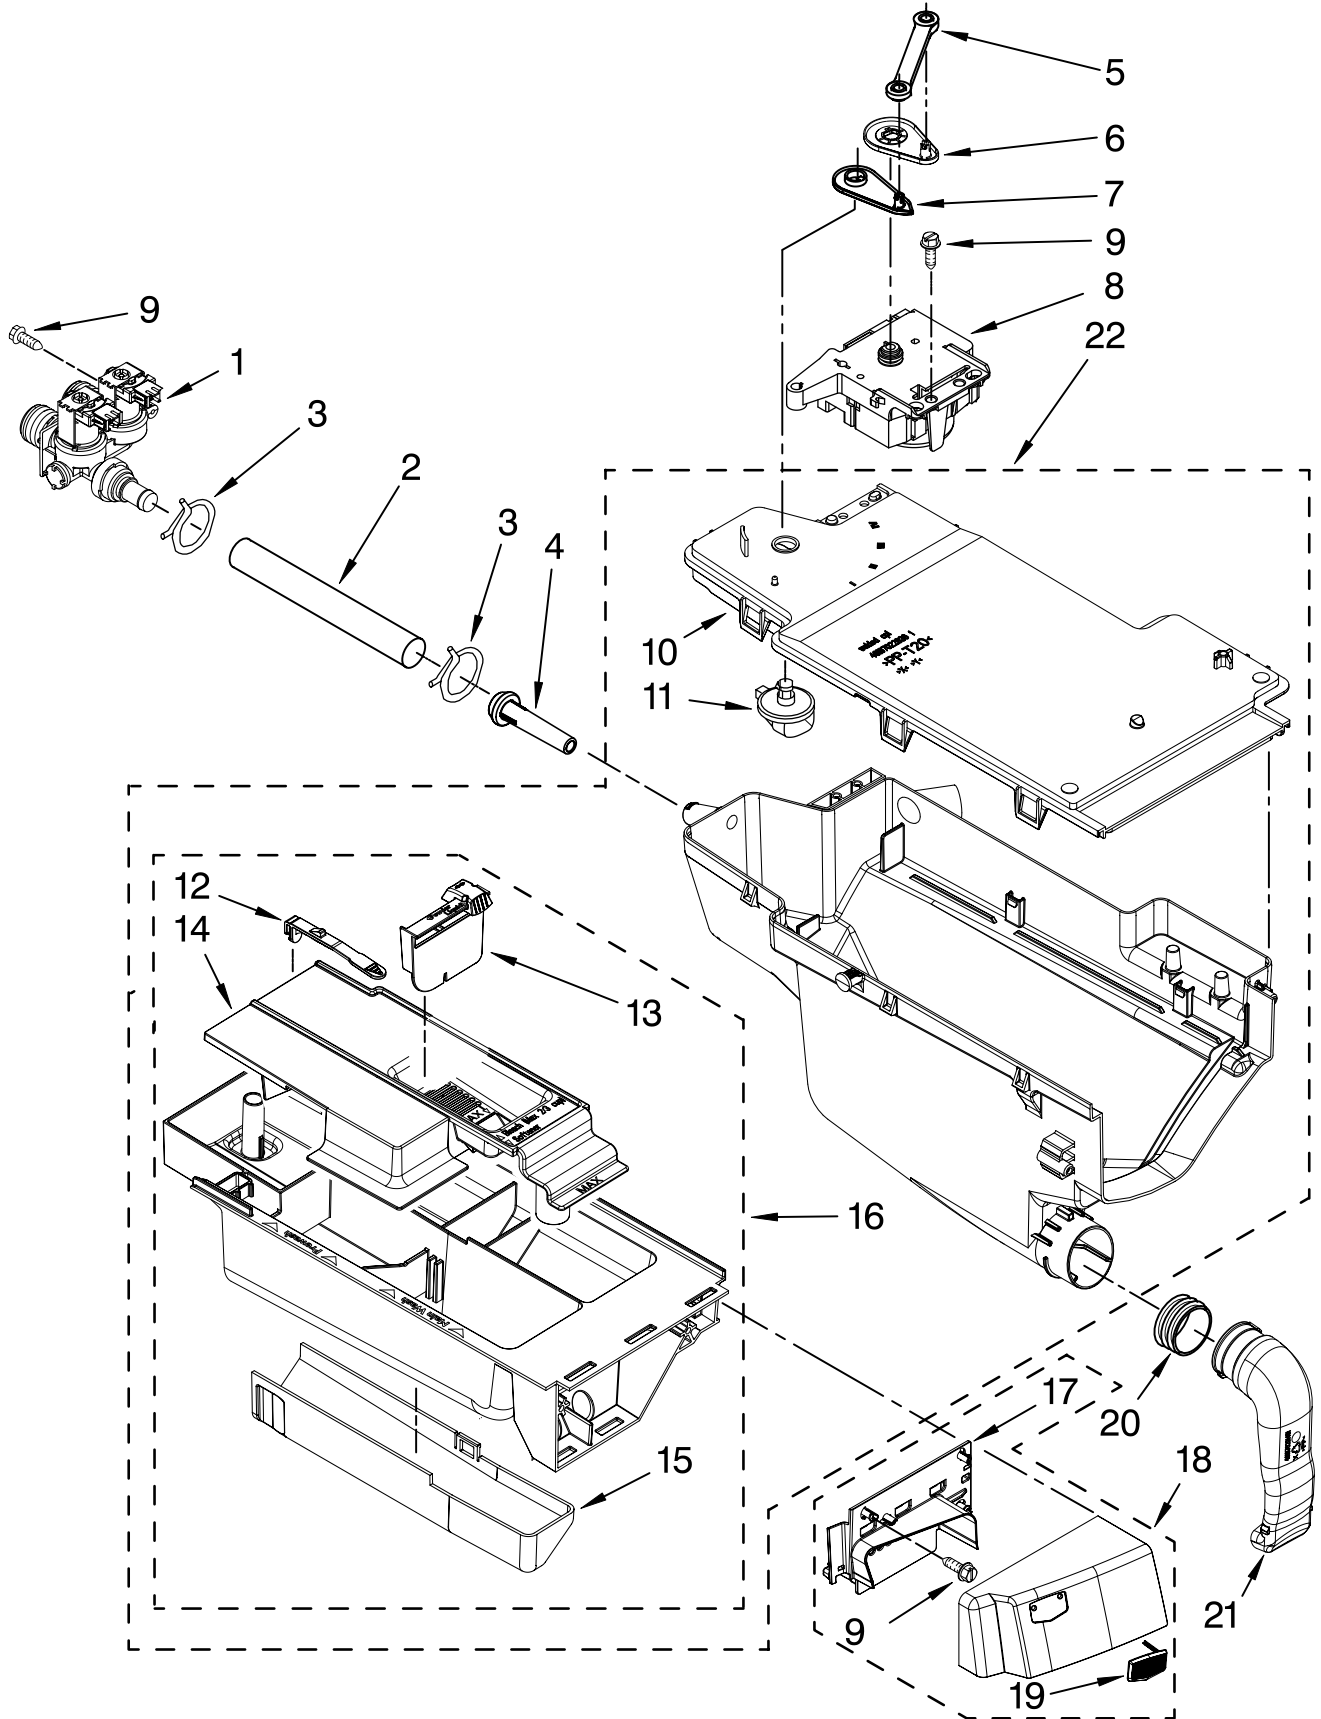

DISPENSER PARTS

For Models: MHWE300VW00, MHWE300VF00
(White) (Red Metallic)

FOR ORDERING INFORMATION REFER TO PARTS PRICE LIST

DISPENSER PARTS

For Models: MHWE300VW00, MHWE300VF00
(White) (Red Metallic)

Illus. No.	Part No.	DESCRIPTION
1	8540751	Valve, Inlet
2	8540065	Hose – Valve/ Dispenser
3	370450	Clamp
4	8540042	Nozzle, Inlet
5	W10003830	Lever, Connection
6	W10003190	Cam, Actuator
7	W10003180	Lever, Water Distribution
8	W10163975	Actuator
9	8540282	Screw
10	W10005080	Plate, Distribution
11	W10003110	Nozzle, Distribution
12	W10003170	Hook, Drawer
13	W10015200	Separator, With Selection Slider
14	W10003150	Siphon, Bleach/Softener
15	W10003140	Cover, Detergent Drawer
16	W10015190	Drawer, Detergent (Complete)
17		Bracket, Handle Fixation
	W10153277	White
	W10190550	Red
18		Handle, Drawer
	W10189238	White
	W10189239	Red
19	W10177245	Medallion
20	W10003360	Seal
21	W10005300	Tube, Dispenser To Bellow
22	W10074160	Dispenser, Complete (Includes Item 7)