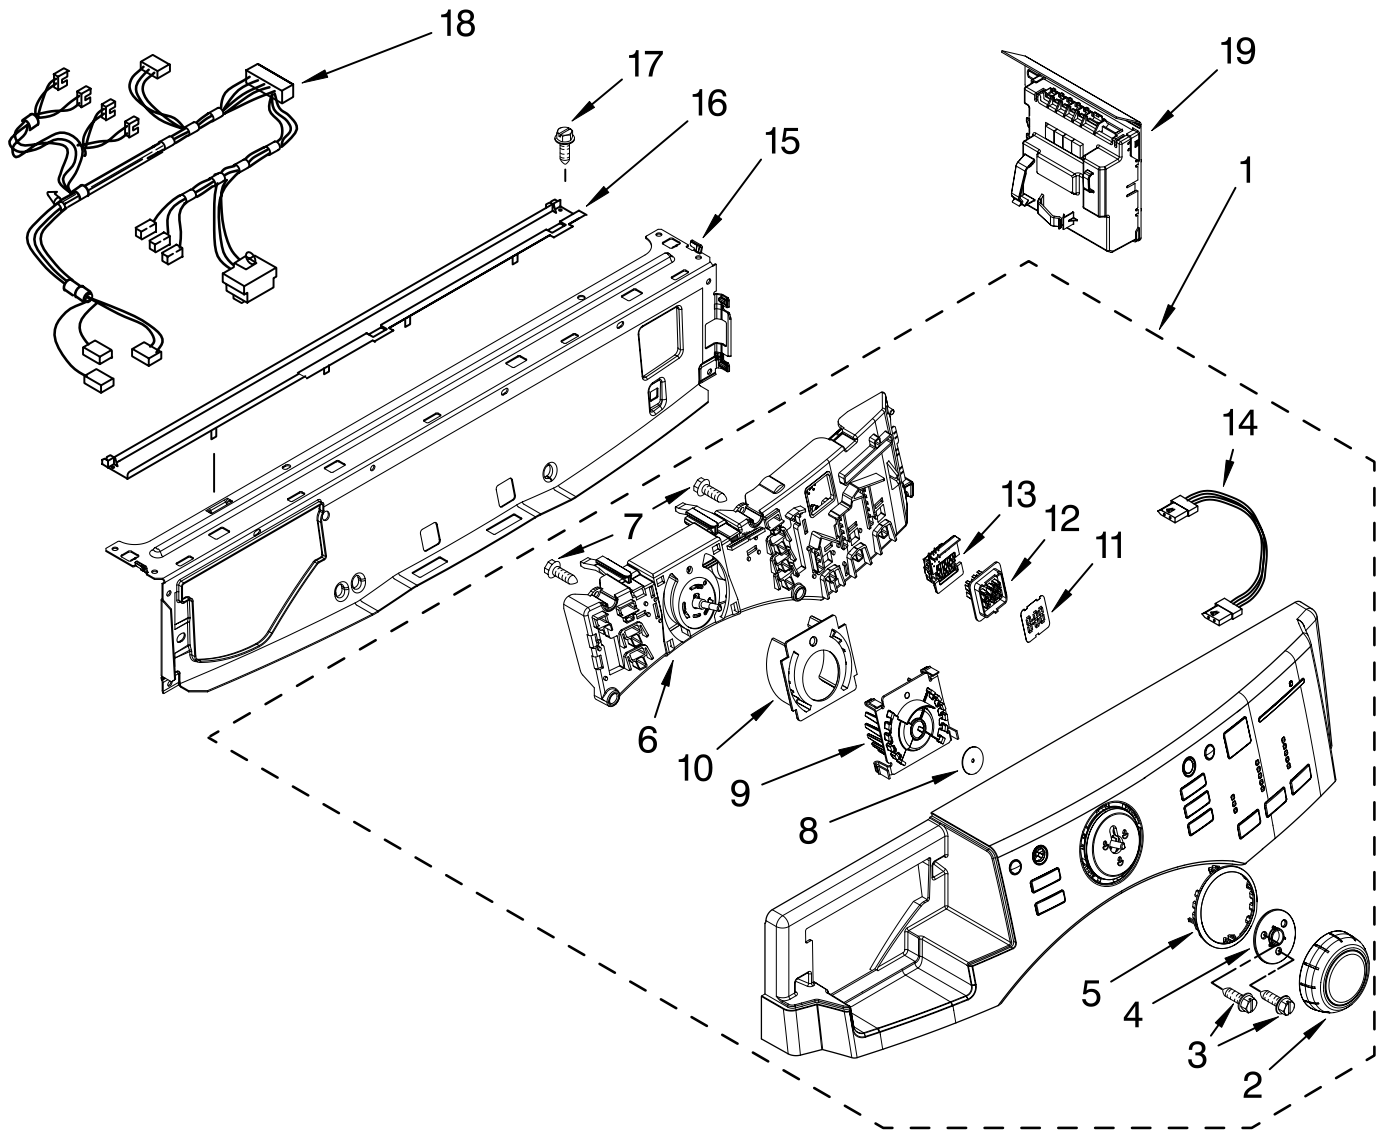

CONTROL PANEL PARTS

For Models: MHWE300VW00, MHWE300VF00
(White) (Red Metallic)

Illus. No.	Part No.	DESCRIPTION
1	W10176626 White W10176641 Red	Panel, Control
2	W10164576	Knob, Control
3	8540513	Screw
4	W10172298	Bushing, Knob
5	W10164567	Light Guide, Cycle
6	W10164540	User Interface,
7	8540282	Screw

Illus. No.	Part No.	DESCRIPTION
8	8572039	Seal, User Interface
9	W10170293	Light Guide – Cycle, Internal
10	W10170295	Frame, Light Guide
11	W10171504	Foil – Display
12	W10164578	Light Guide – 3 Digit Display
13	W10171502	Frame – Light Guide Display

Illus. No.	Part No.	DESCRIPTION
14	W10067000	Harness, Wiring (User Interface)
15	W10059240	Brace, Front Top
16	W10003700	Channel, Water
17	W10015090	Screw
18	W10159723	Harness, Wiring (Upper Main)
19	W10157481	Microcomputer, Machine Control

FOR ORDERING INFORMATION REFER TO PARTS PRICE LIST