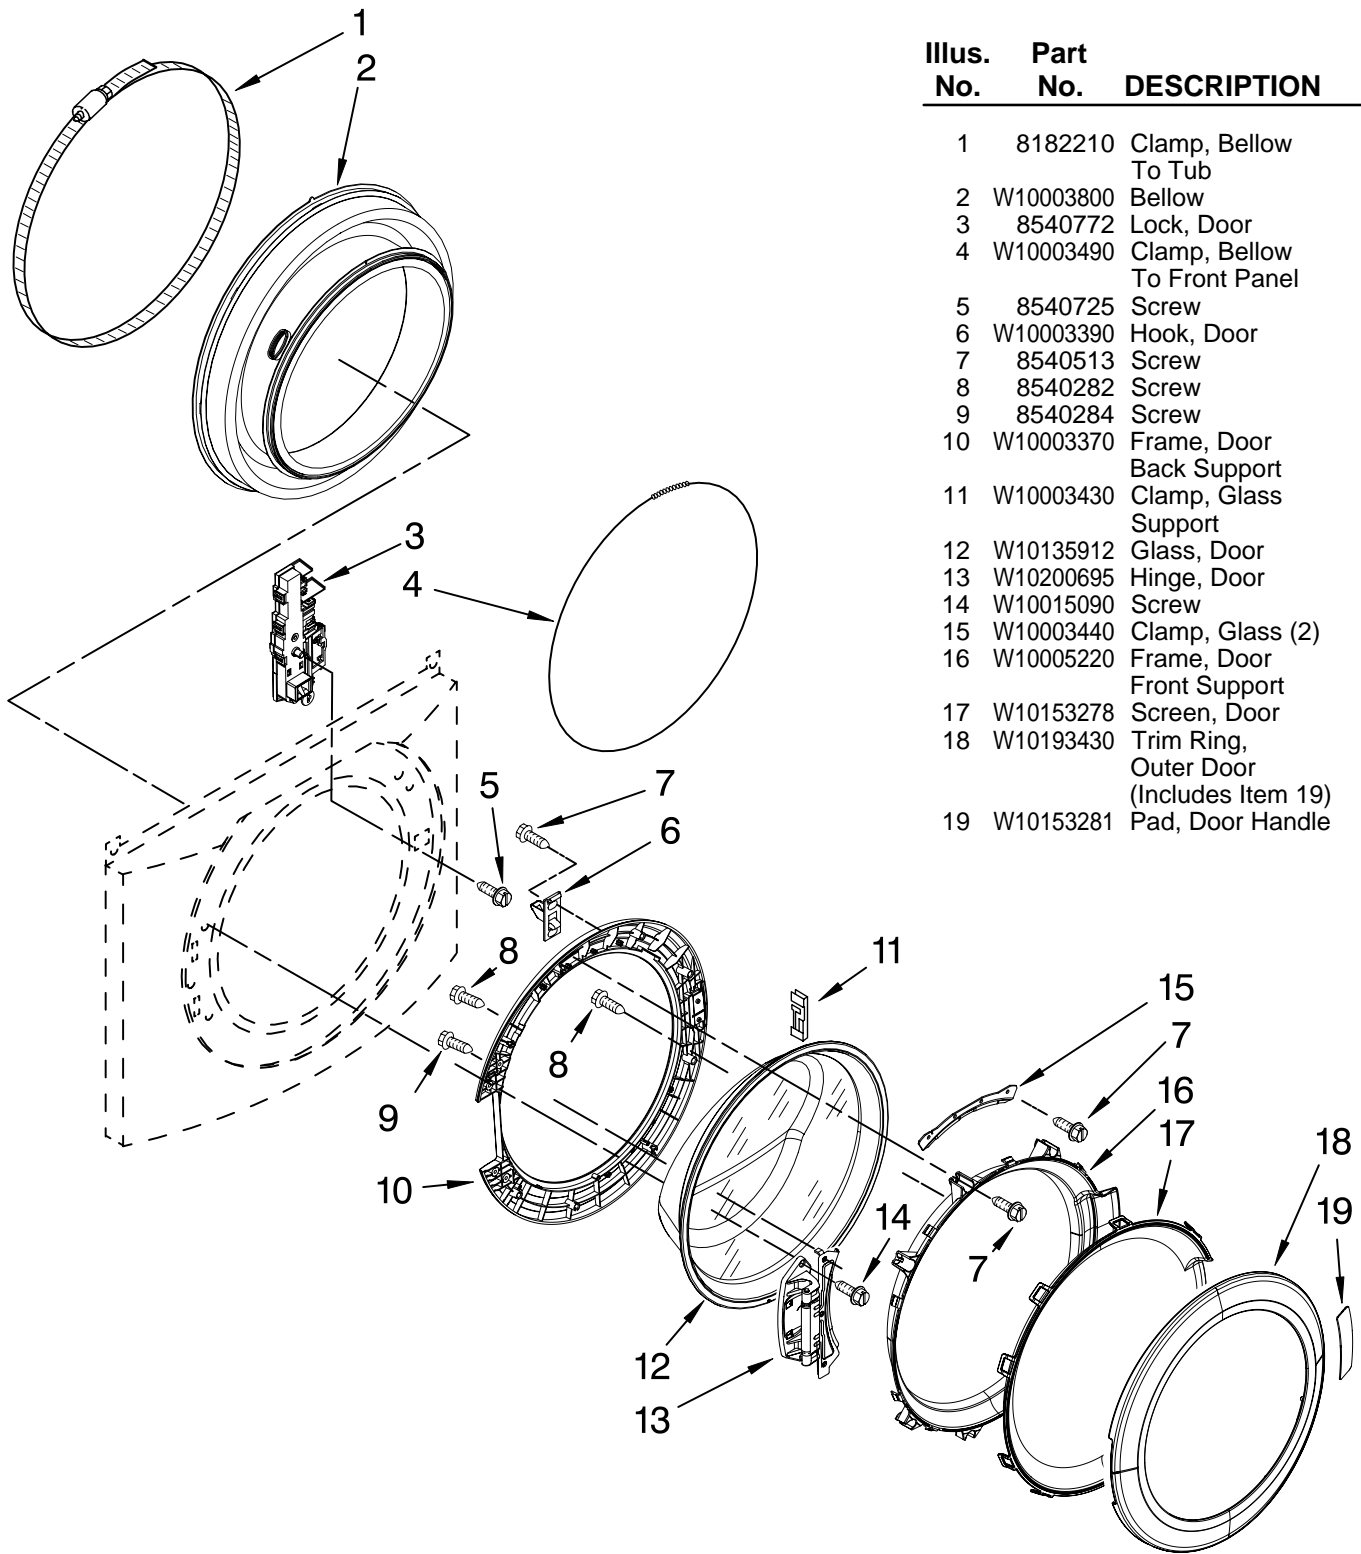

DOOR AND LATCH PARTS

For Models: MHWE300VW00, MHWE300VF00

(White) (Red Metallic)

Illus. No.	Part No.	DESCRIPTION
1	8182210	Clamp, Bellow To Tub
2	W10003800	Bellow
3	8540772	Lock, Door
4	W10003490	Clamp, Bellow To Front Panel
5	8540725	Screw
6	W10003390	Hook, Door
7	8540513	Screw
8	8540282	Screw
9	8540284	Screw
10	W10003370	Frame, Door Back Support
11	W10003430	Clamp, Glass Support
12	W10135912	Glass, Door
13	W10200695	Hinge, Door
14	W10015090	Screw
15	W10003440	Clamp, Glass (2)
16	W10005220	Frame, Door Front Support
17	W10153278	Screen, Door
18	W10193430	Trim Ring, Outer Door (Includes Item 19)
19	W10153281	Pad, Door Handle

FOR ORDERING INFORMATION REFER TO PARTS PRICE LIST