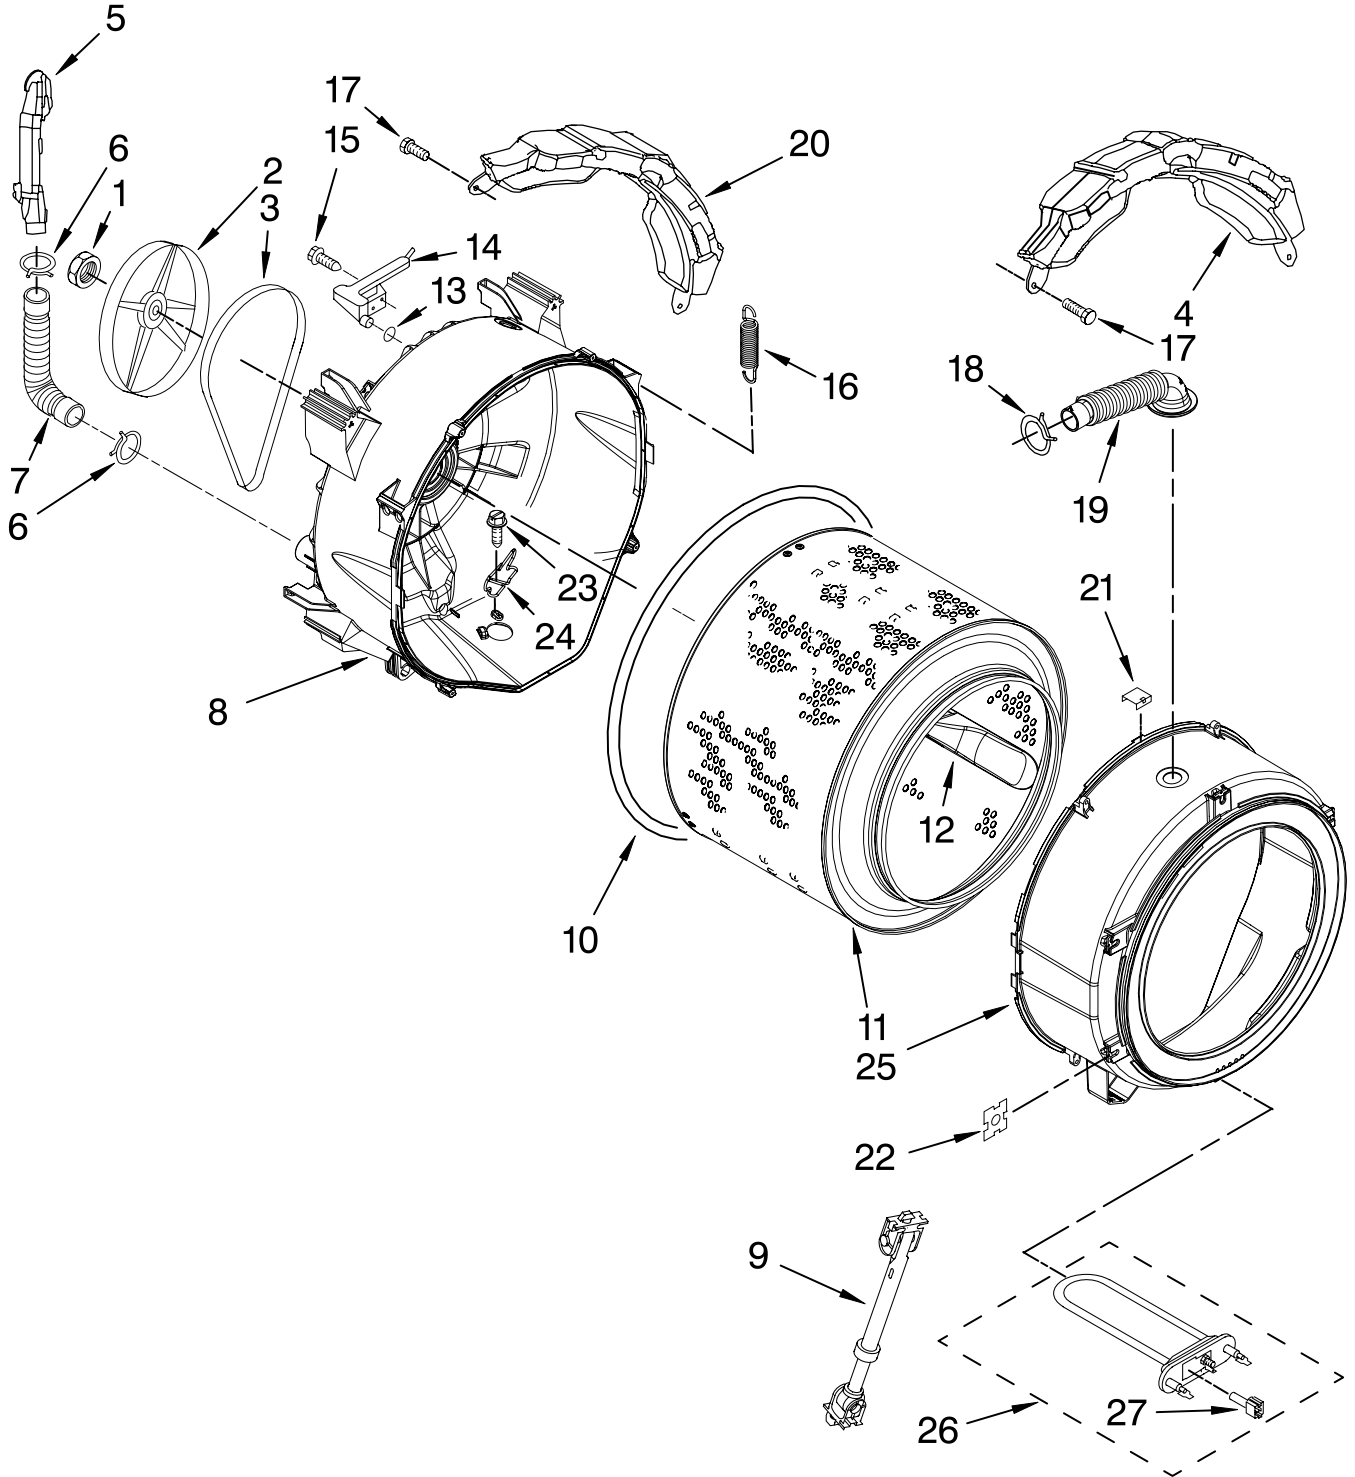

TUB AND BASKET PARTS

For Models: MHWE300VW00, MHWE300VF00

(White) (Red Metallic)

FOR ORDERING INFORMATION REFER TO PARTS PRICE LIST

TUB AND BASKET PARTS

For Models: MHWE300VW00, MHWE300VF00

(White) (Red Metallic)

Illus.	Part	
No.	No.	DESCRIPTION
1	8533999	Nut, Pulley
2	W10003730	Pulley
3	W10116215	Belt
4	W10008880	Counterweight Front (2)
5	W10003500	Pipe, Ventilation
6	8540010	Clamp
7	W10004330	Hose, Exhaust
8	W10004170	Tub, Rear (Includes Items 10, 22, 23 & 24)
9	W10015830	Shock Absorber (4)
10	W10036350	Gasket, Tub
11	W10040480	Basket
12	W10002770	Baffle, Tub
13	W10004270	O-Ring
14	W10003600	Airtrap
15	8540513	Screw
16	W10127411	Spring, Suspension (Set Of 2)
17	W10094780	Bolt, Counterweight Mtg.
18	3363365	Clamp, Hose
19	8540015	Hose, Exhaust
20	W10008870	Counterweight, Rear
21	8540092	Clamp, Tub
22	8540072	Nut, Push-In
23	8540880	Screw
24	W10015240	Clamp, Heating Element
25	W10004180	Tub, Front (Includes Items 10 & 22)
26	W10155115	Element, Heating
27	8540226	NTC

FOR ORDERING INFORMATION REFER TO PARTS PRICE LIST