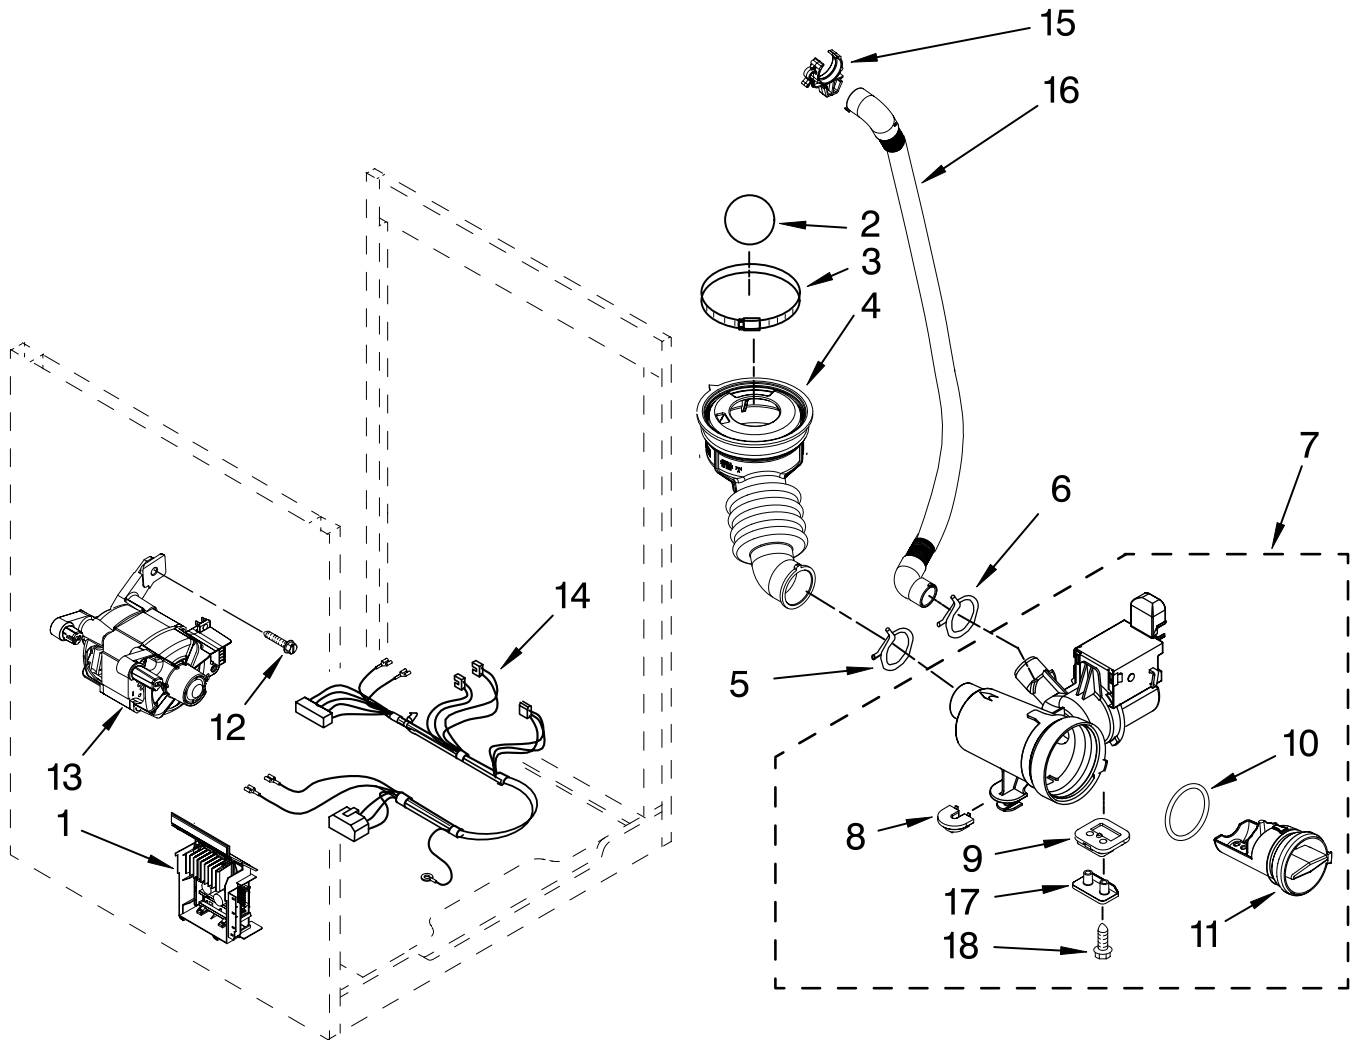

Illus.	Part	
No.	No.	DESCRIPTION
1	8533999	Nut, Pulley
2	W10003730	Pulley
3	W10116215	Belt
4	W10008880	Counterweight Front (2)
5	W10003500	Pipe, Ventilation
6	8540010	Clamp
7	W10004330	Hose, Exhaust
8	W10004170	Tub, Rear (Includes Items 10, 22, 23 & 24)
9	W10015830	Shock Absorber (4)
10	W10036350	Gasket, Tub
11	W10040480	Basket
12	W10002770	Baffle, Tub
13	W10004270	O-Ring
14	W10003600	Airtrap
15	8540513	Screw
16	W10127411	Spring, Suspension (Set Of 2)
17	W10094780	Bolt, Counterweight Mtg.
18	3363365	Clamp, Hose
19	8540015	Hose, Exhaust
20	W10008870	Counterweight, Rear
21	8540092	Clamp, Tub
22	8540072	Nut, Push-In
23	8540880	Screw
24	W10015240	Clamp, Heating Element
25	W10004180	Tub, Front (Includes Items 10 & 22)
26	W10155115	Element, Heating
27	8540226	NTC

FOR ORDERING INFORMATION REFER TO PARTS PRICE LIST

PUMP AND MOTOR PARTS

For Models: MHWE300VW00, MHWE300VF00

(White) (Red Metallic)

Illus. No.	Part No.	DESCRIPTION
1	W10015480	Motor Control Unit
2	W10003330	Ball
3	8540008	Clamp
4	W10003240	Hose, Tub to Pump
5	370448	Clamp
6	356138	Clamp
7	W10117829	Pump (Complete)

Illus. No.	Part No.	DESCRIPTION
8	W10034820	Foot, Rubber (Slider)
9	W10034830	Foot, Rubber (Lock)
10	8540025	Seal, Filter Cap
11	8540996	Cap, Filter
12	8540134	Bolt, Motor
13	W10140583	Motor

Illus. No.	Part No.	DESCRIPTION
14	W10004420	Harness, Motor
15	W10003290	Retainer, Drain Hose
16	W10003250	Drain Hose (Inner)
17	8540033	Cap, Lock Foot
18	8533964	Screw, 10-16 x 1.25 (2)