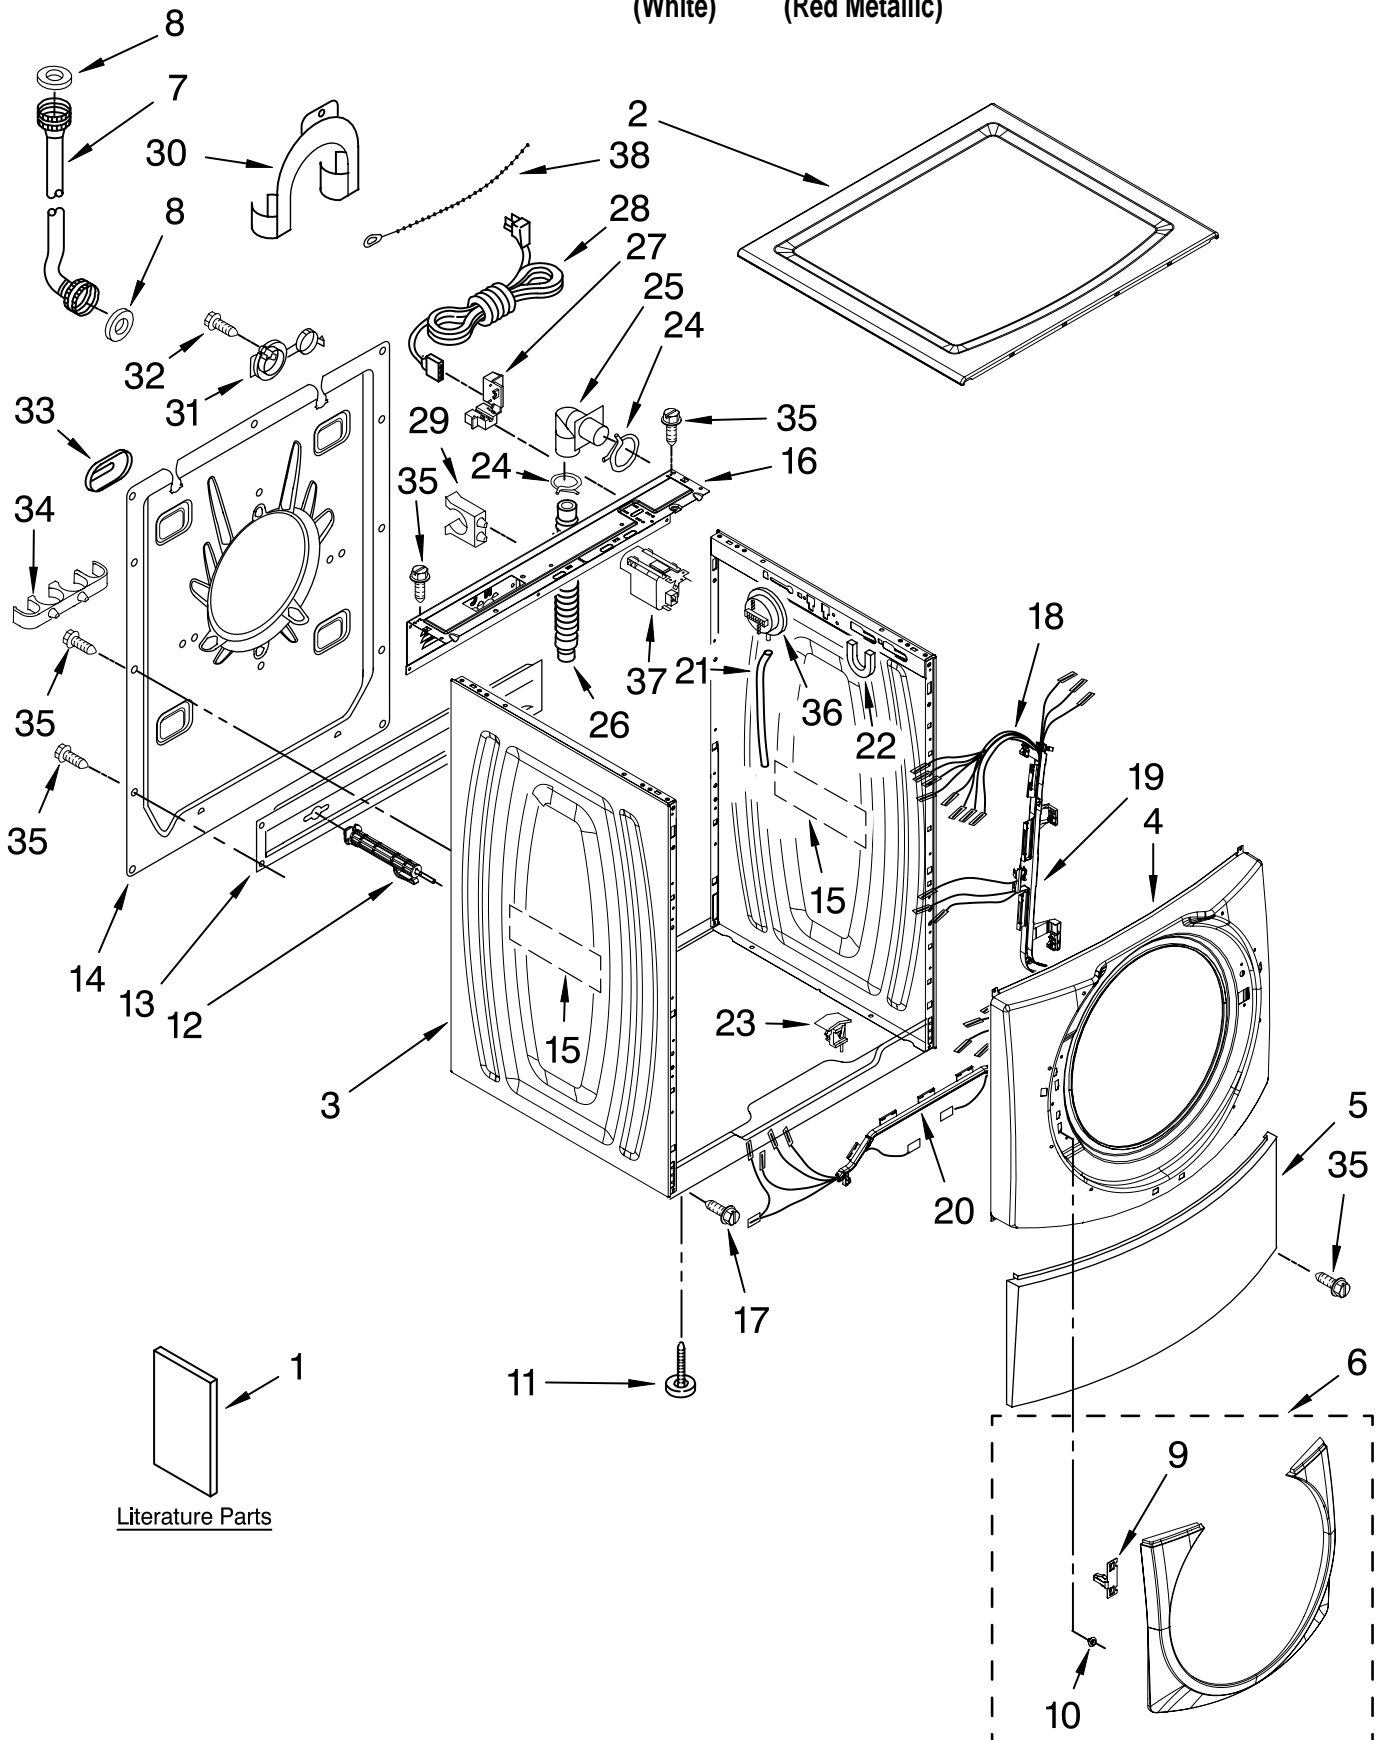

TOP AND CABINET PARTS

For Models: MHWE300VW00, MHWE300VF00

(White) (Red Metallic)

AUTOMATIC
WASHER

FOR ORDERING INFORMATION REFER TO PARTS PRICE LIST