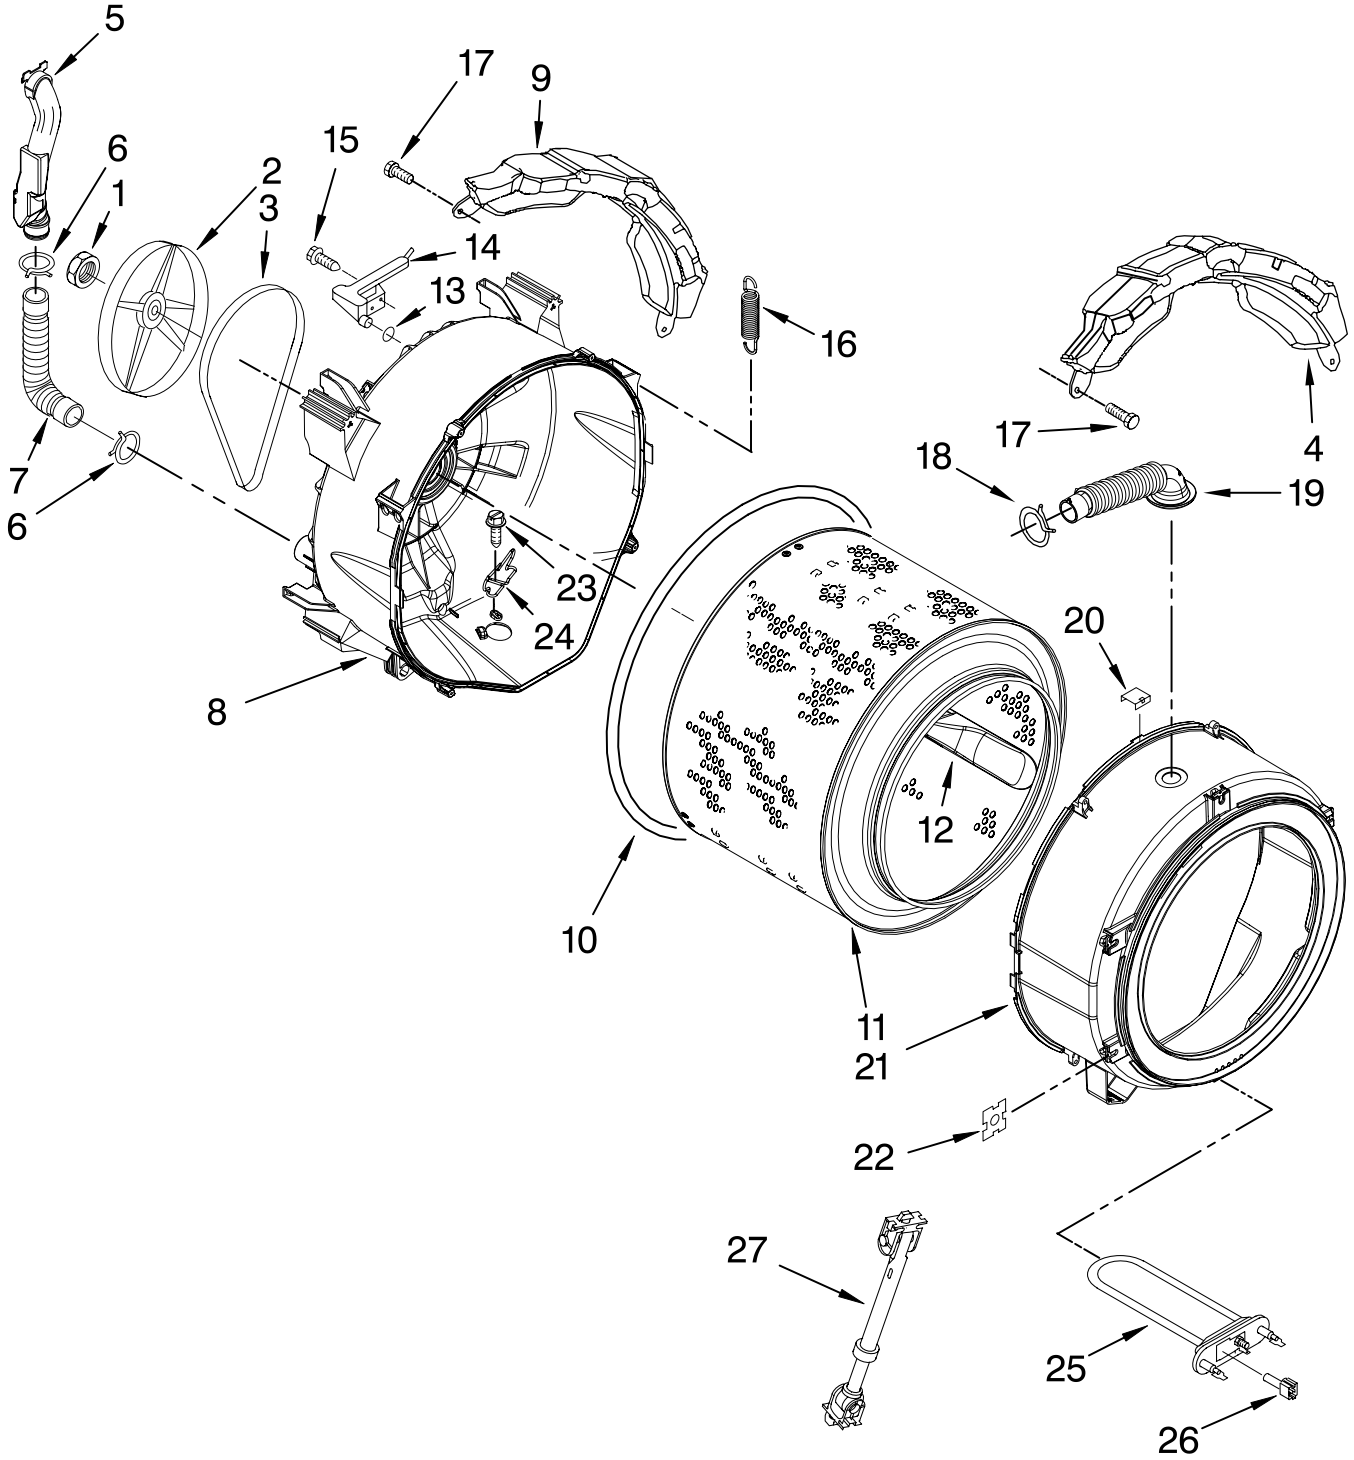

TUB AND BASKET PARTS

For Model: MHWE300VW11
(White)

TUB AND BASKET PARTS

For Model: MHWE300VW11
(White)

Illus. No.	Part No.	DESCRIPTION
1	8182132	Nut, Pulley
2	8182650	Pulley
3	W10248068	Belt
4	8181645	Counterweight, Front (2)
5	W10253670	Pipe, Ventilation
6	W10208156	Clamp
7	8181743	Hose, Exhaust
8	W10253855	Tub, Rear (Includes Items 10, 22, 23 & 24)
9	8181913	Counterweight, Rear
10	8181673	Gasket, Tub
11	W10250573	Basket
12	W10250572	Baffle, Tub
13	W10250553	O-Ring
14	8181731	Airtrap
15	8181785	Screw
16	8182814	Spring, Suspension
17	8181647	Bolt
18	8181742	Clamp, Hose
19	8183187	Hose, Exhaust
20	8181667	Clamp, Tub
21	8182312	Tub, Front (Includes Items 10 & 22)
22	8182512	Nut, Push-In
23	8182214	Screw
24	W10250572	Bracket, Heater Support
25	8182666	Element, Heating
26	8181705	NTC
27	8182812	Shock Absorber (4)