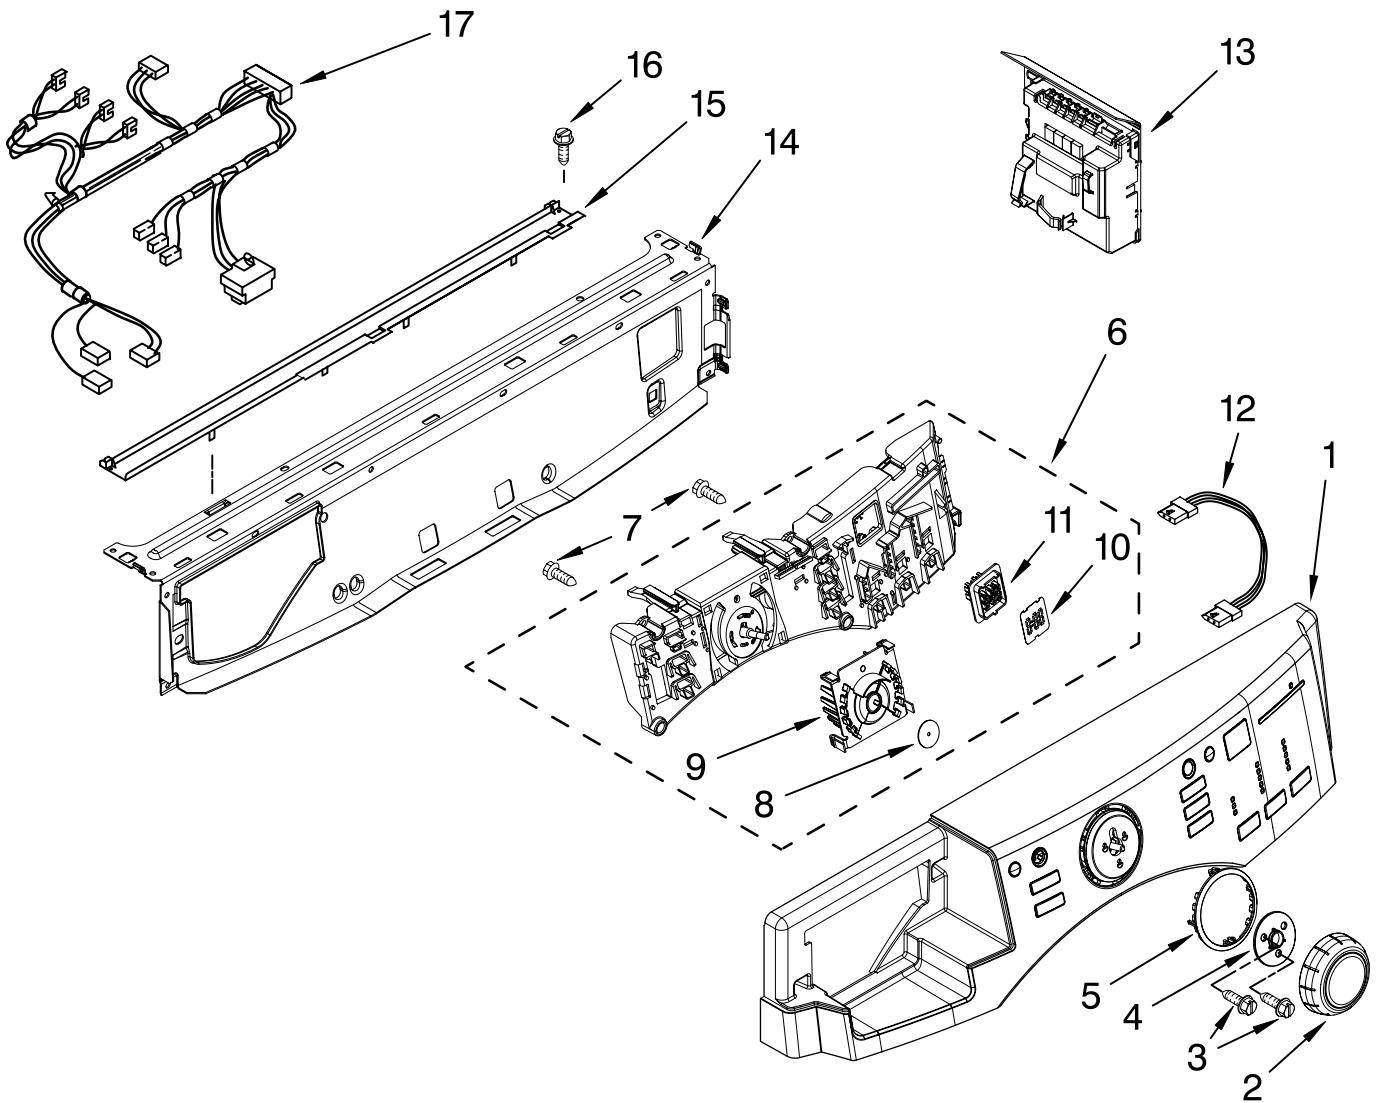

CONTROL PANEL PARTS

For Model: MHWE300VW11
(White)

Illus. No.	Part No.	DESCRIPTION
1	W10248112	Panel-Control
2	W10248116	Knob, Control (Includes Item 5)
3	8181758	Screw
4	W10248117	Bushing, Knob
5	W10248122	Light Guide, Cycle
6	W10248064	User Interface
7	8181661	Screw

Illus. No.	Part No.	DESCRIPTION
8	W10248120	Seal, User Interface
9	W10248121	Light Guide- Cycle, Internal
10	W10248118	Foil-Display
11	W10248119	Light Guide- Display
12	W10168511	Harness, Wiring (User Interface)

Illus. No.	Part No.	DESCRIPTION
13	W10248066	Microcomputer, Machine Control
14	8183203	Brace, Front Top
15	8183204	Channel, Water
16	8181756	Screw
17	W10168479	Harness, Wiring (Upper Main)

FOR ORDERING INFORMATION REFER TO PARTS PRICE LIST