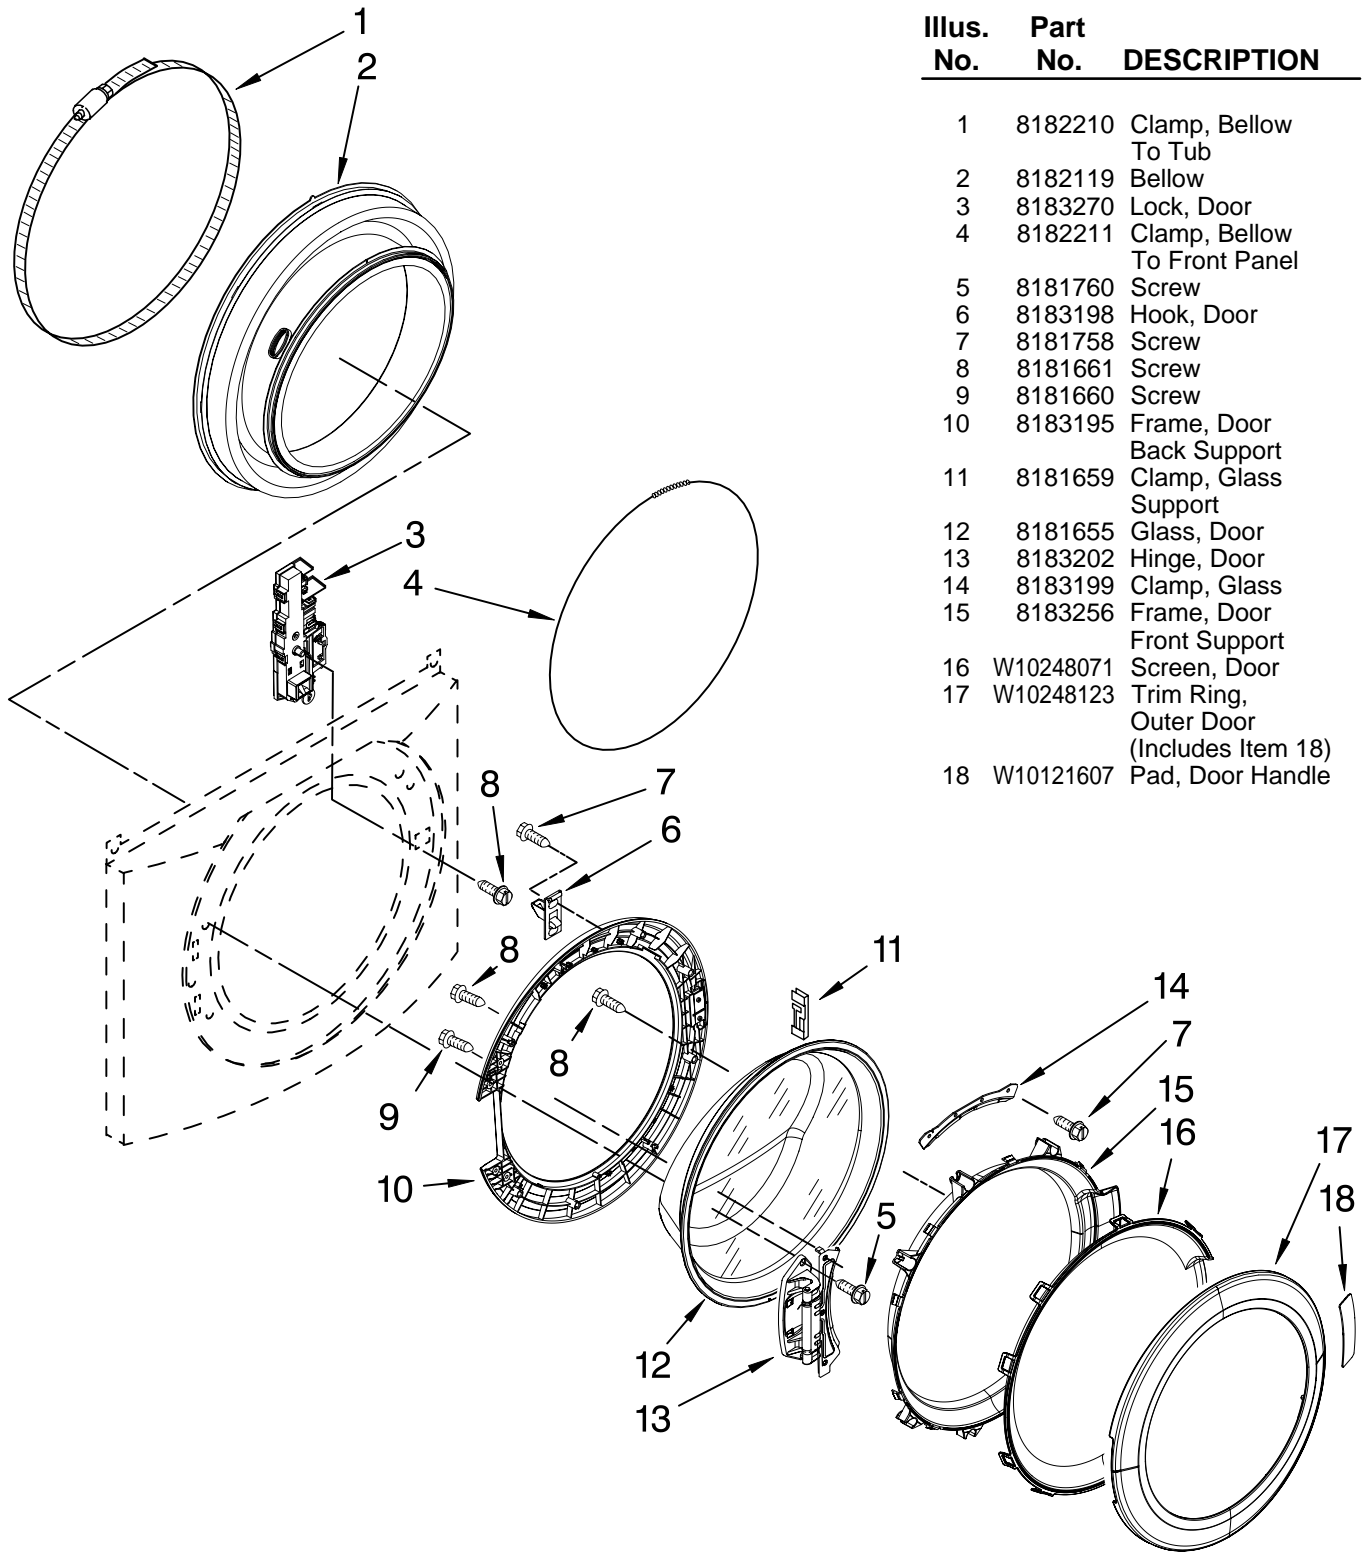

# TOP AND CABINET PARTS

For Model: MHWE300VW11  
(White)

<b>Illus. No.</b>	<b>Part No.</b>	<b>DESCRIPTION</b>
1		Literature Parts
	W10248061	Use & Care Guide
	W10250503	Tech Sheet
	8183017	Quick Start Guide
	W10248060	Energy Guide
2	8181799	Top
3	W10250656	Cabinet
4	W10248114	Panel, Front
5	8181643	Toe Panel
6	W10248115	Ring, Trim
7	8183210	Clip, Trim
8	8183019	Filter, Interference
9	W10157885	Screw, 4.2 x 14
10	8183189	Harness, Wiring (Lower Main) (Includes Items 18, 19 & 23)
11	8181636	Foot, Leveling
12		Bolt, Shipping
	8182797	Upper
	8182798	Lower
13	8182661	Brace, Transport
14	W10242507	Panel, Rear
15	8181635	Pan, Bottom
16	W10250578	Brace, Rear
17	8181756	Screw
18	W10121609	Channel, Harness (Side)
19	W10121610	Channel, Harness (Bottom)
20	8181695	Switch, Pressure
21	8181739	Hose, Pressure Switch
22	8181763	Bracket, Spring
23	W10189678	Microswitch (2)
24	8181752	Clamp, Hose
25	8181738	Connector, Drain Hose
26	8181737	Hose, Drain (Outer)
27	8181690	Strain Relief
28	8183009	Cord, Power
29	8182702	Clip, Outer Hose Holder
30	8181768	Storage, Hose
31	8182699	Sleeve, Cord Support (2)
32	8182201	Screw, 3 x 8 mm
33	8182700	Cover, Transport
34	8182701	Clip, Outer Hose Holder
35	8181828	Screw
36		Hose, Water Inlet
	8182795	Blue Coupler
	8182792	Red Coupler

# DOOR AND LATCH PARTS

For Model: MHWE300VW11  
(White)

Illus. No.	Part No.	DESCRIPTION
1	8182210	Clamp, Bellow To Tub
2	8182119	Bellow
3	8183270	Lock, Door
4	8182211	Clamp, Bellow To Front Panel
5	8181760	Screw
6	8183198	Hook, Door
7	8181758	Screw
8	8181661	Screw
9	8181660	Screw
10	8183195	Frame, Door Back Support
11	8181659	Clamp, Glass Support
12	8181655	Glass, Door
13	8183202	Hinge, Door
14	8183199	Clamp, Glass
15	8183256	Frame, Door Front Support
16	W10248071	Screen, Door
17	W10248123	Trim Ring, Outer Door (Includes Item 18)
18	W10121607	Pad, Door Handle