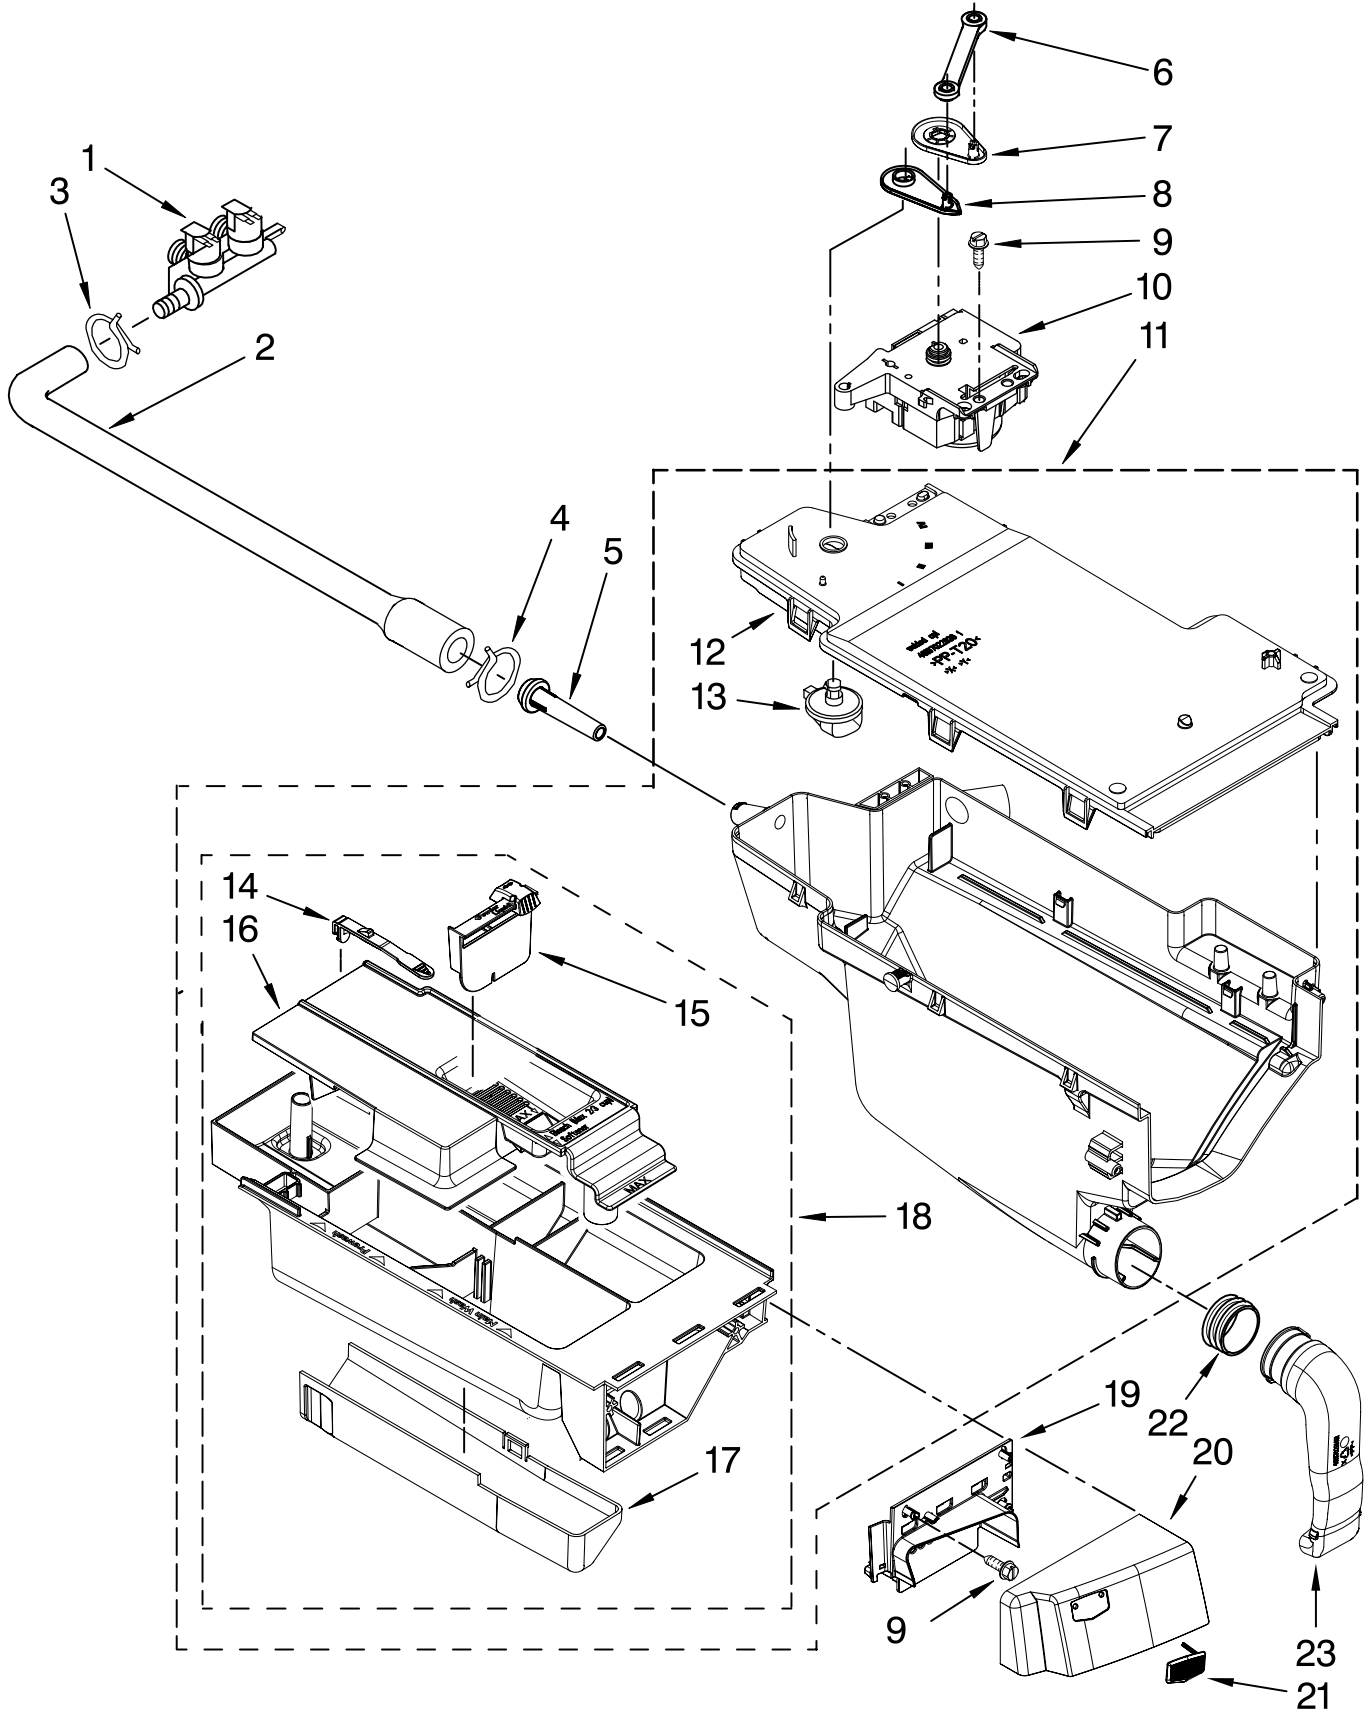

DISPENSER PARTS

For Model: MHWE300VW11
(White)

DISPENSER PARTS

For Model: MHWE300VW11
(White)

Illus. No.	Part No.	DESCRIPTION
1	8182862	Valve, Inlet
2	W10168480	Hose, Inlet Valve To Dispenser
3	8181754	Clamp, Hose
4	8181751	Clamp, Hose
5	8183181	Nozzle, Inlet
6	8183183	Lever, Water Distribution
7	8183184	Cam, Actuator
8	W10161052	Lever, Connection
9	8181661	Screw
10	8183186	Actuator
11	W10157886	Dispenser, Complete (Includes Item 8)
12	W10164400	Plate, Distribution
13	8181712	Nozzle, Distribution
14	8181721	Hook, Drawer
15	W10121596	Separator, With Selection Slider
16	W10121598	Syphon, Bleach/Softener
17	8183179	Cover, Detergent Drawer
18	8183173	Drawer, Detergent (Complete)
19	W10248111	Bracket, Handle Fixation
20	W10248109	Handle, Drawer (Includes Items 19 & 21)
21	W10248108	Medallion
22	8181747	Seal
23	8181718	Tube, Dispenser To Bellow