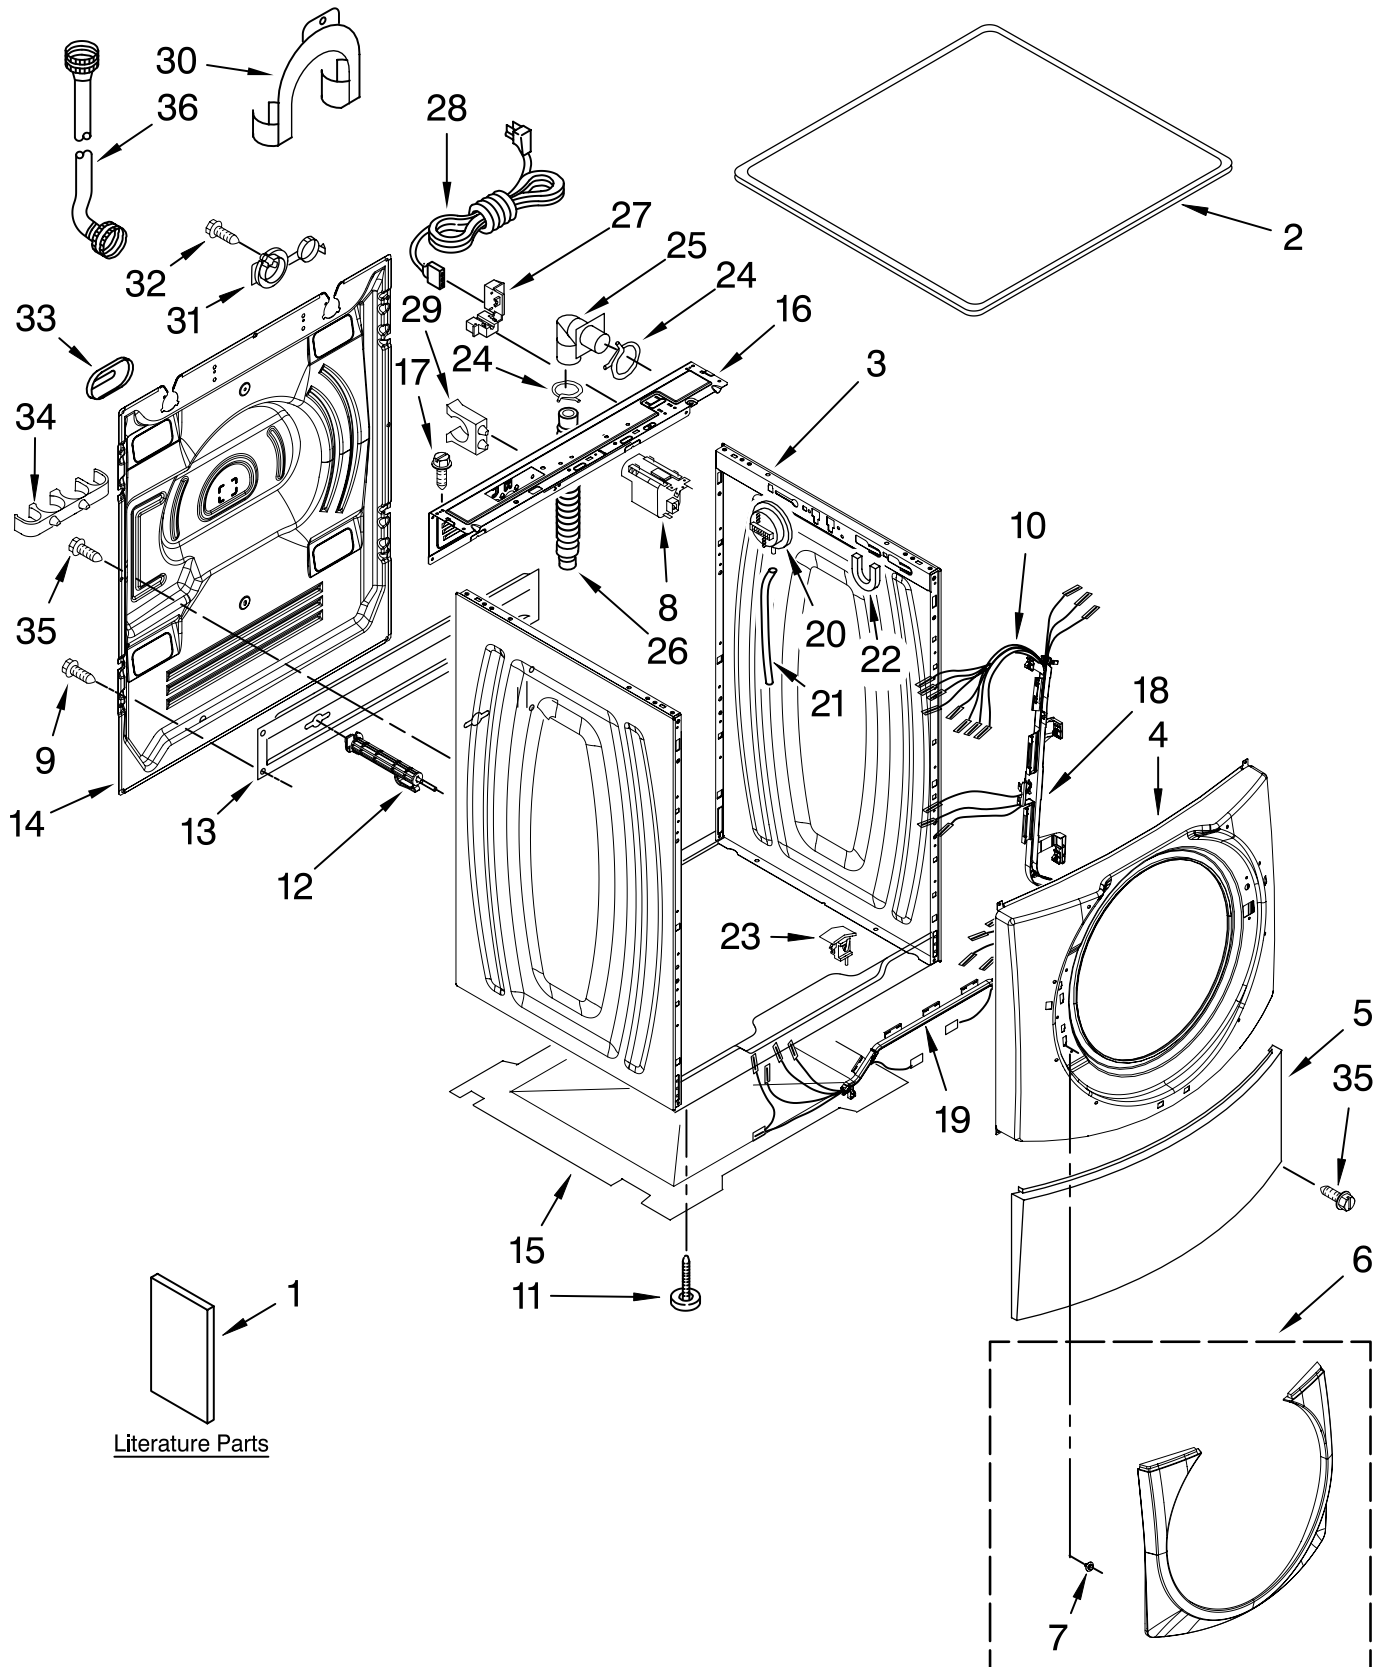

For Model: MHWE300VW11
(White)

Literature Parts

TOP AND CABINET PARTS

For Model: MHWE300VW11
(White)

Illus. No.	Part No.	DESCRIPTION
1		Literature Parts
	W10248061	Use & Care Guide
	W10250503	Tech Sheet
	8183017	Quick Start Guide
	W10248060	Energy Guide
2	8181799	Top
3	W10250656	Cabinet
4	W10248114	Panel, Front
5	8181643	Toe Panel
6	W10248115	Ring, Trim
7	8183210	Clip, Trim
8	8183019	Filter, Interference
9	W10157885	Screw, 4.2 x 14
10	8183189	Harness, Wiring (Lower Main) (Includes Items 18, 19 & 23)
11	8181636	Foot, Leveling
12		Bolt, Shipping
	8182797	Upper
	8182798	Lower
13	8182661	Brace, Transport
14	W10242507	Panel, Rear
15	8181635	Pan, Bottom
16	W10250578	Brace, Rear
17	8181756	Screw
18	W10121609	Channel, Harness (Side)
19	W10121610	Channel, Harness (Bottom)
20	8181695	Switch, Pressure
21	8181739	Hose, Pressure Switch
22	8181763	Bracket, Spring
23	W10189678	Microswitch (2)
24	8181752	Clamp, Hose
25	8181738	Connector, Drain Hose
26	8181737	Hose, Drain (Outer)
27	8181690	Strain Relief
28	8183009	Cord, Power
29	8182702	Clip, Outer Hose Holder
30	8181768	Storage, Hose
31	8182699	Sleeve, Cord Support (2)
32	8182201	Screw, 3 x 8 mm
33	8182700	Cover, Transport
34	8182701	Clip, Outer Hose Holder
35	8181828	Screw
36		Hose, Water Inlet
	8182795	Blue Coupler
	8182792	Red Coupler