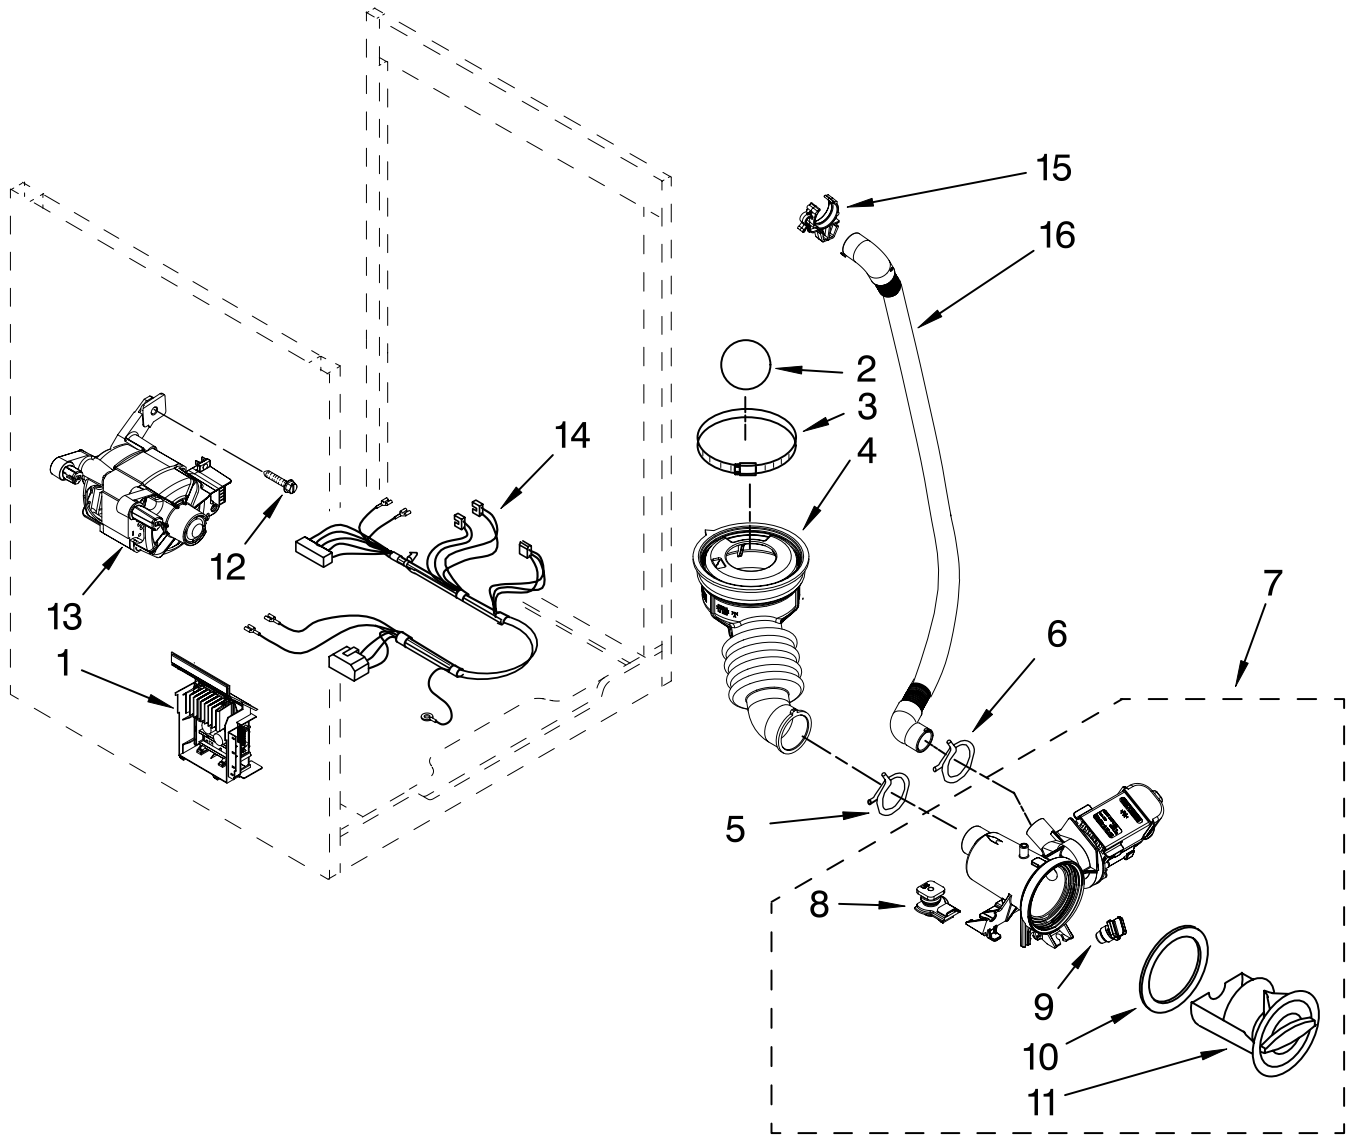

PUMP AND MOTOR PARTS

For Model: MHWE300VW11

(White)

Illus. No.	Part No.	DESCRIPTION
1	8183196	Motor Control Unit
2	W10121657	Ball
3	8181734	Clamp
4	8181732	Hose, Tub to Pump
5	8181753	Clamp
6	8181752	Clamp
7	8182821	Pump (Complete)

Illus. No.	Part No.	DESCRIPTION
8	8182820	Grommet, Damper (Rear)
9	8182816	Grommet, Damper (Front)
10	8181736	Seal, Filter Cap
11	8183027	Cap, Filter (Includes Item 10)
12	W10128585	Bolt, Motor

Illus. No.	Part No.	DESCRIPTION
13	8182793	Motor
14	W10189680	Harness, Motor (Includes Item 23 On Page 1)
15	8182209	Retainer, Drain Hose
16	8181740	Drain Hose (Inner)