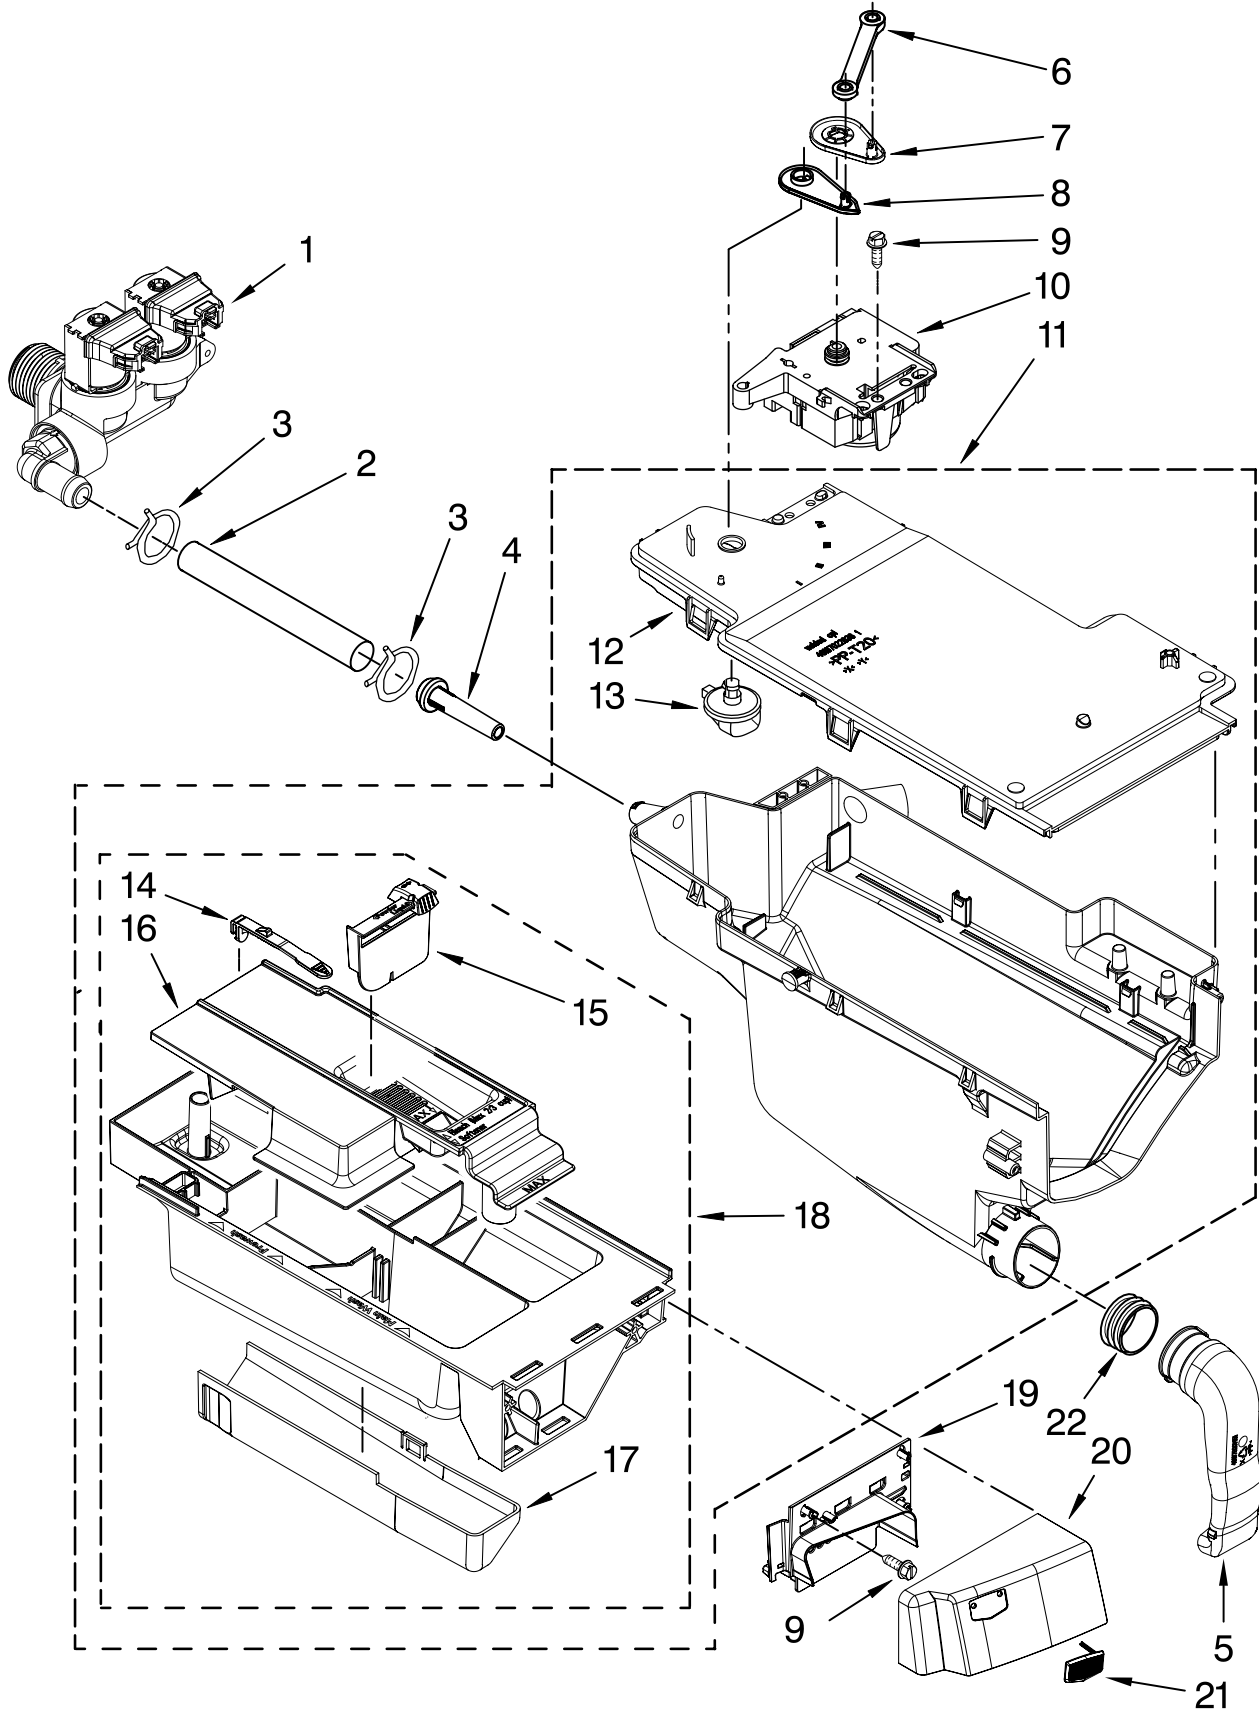

DISPENSER PARTS

For Model: MHWE300VW13
(White)

DISPENSER PARTS

For Model: MHWE300VW13
(White)

Illus. No.	Part No.	DESCRIPTION
1	W10289387	Valve, Inlet
2	W10291582	Hose, Inlet Valve To Dispenser
3	8181751	Clamp, Hose
4	8183181	Nozzle, Inlet
5	8181718	Tube, Dispenser To Bellow
6	8183183	Lever, Water Distribution
7	8183184	Cam, Actuator
8	W10161052	Lever, Connection
9	8181661	Screw
10	W10283468	Actuator
11	W10157886	Dispenser, Complete (Includes Item 8)
12	W10164400	Plate, Distribution
13	8181712	Nozzle, Distribution
14	8181721	Hook, Drawer
15	W10121596	Separator, With Selection Slider
16	W10121598	Syphon, Bleach/Softener
17	8183179	Cover, Detergent Drawer
18	8183173	Drawer, Detergent (Complete)
19	W10248111	Bracket, Handle Fixation
20	W10248109	Handle, Drawer (Includes Items 19 & 21)
21	W10248108	Medallion
22	8181747	Seal