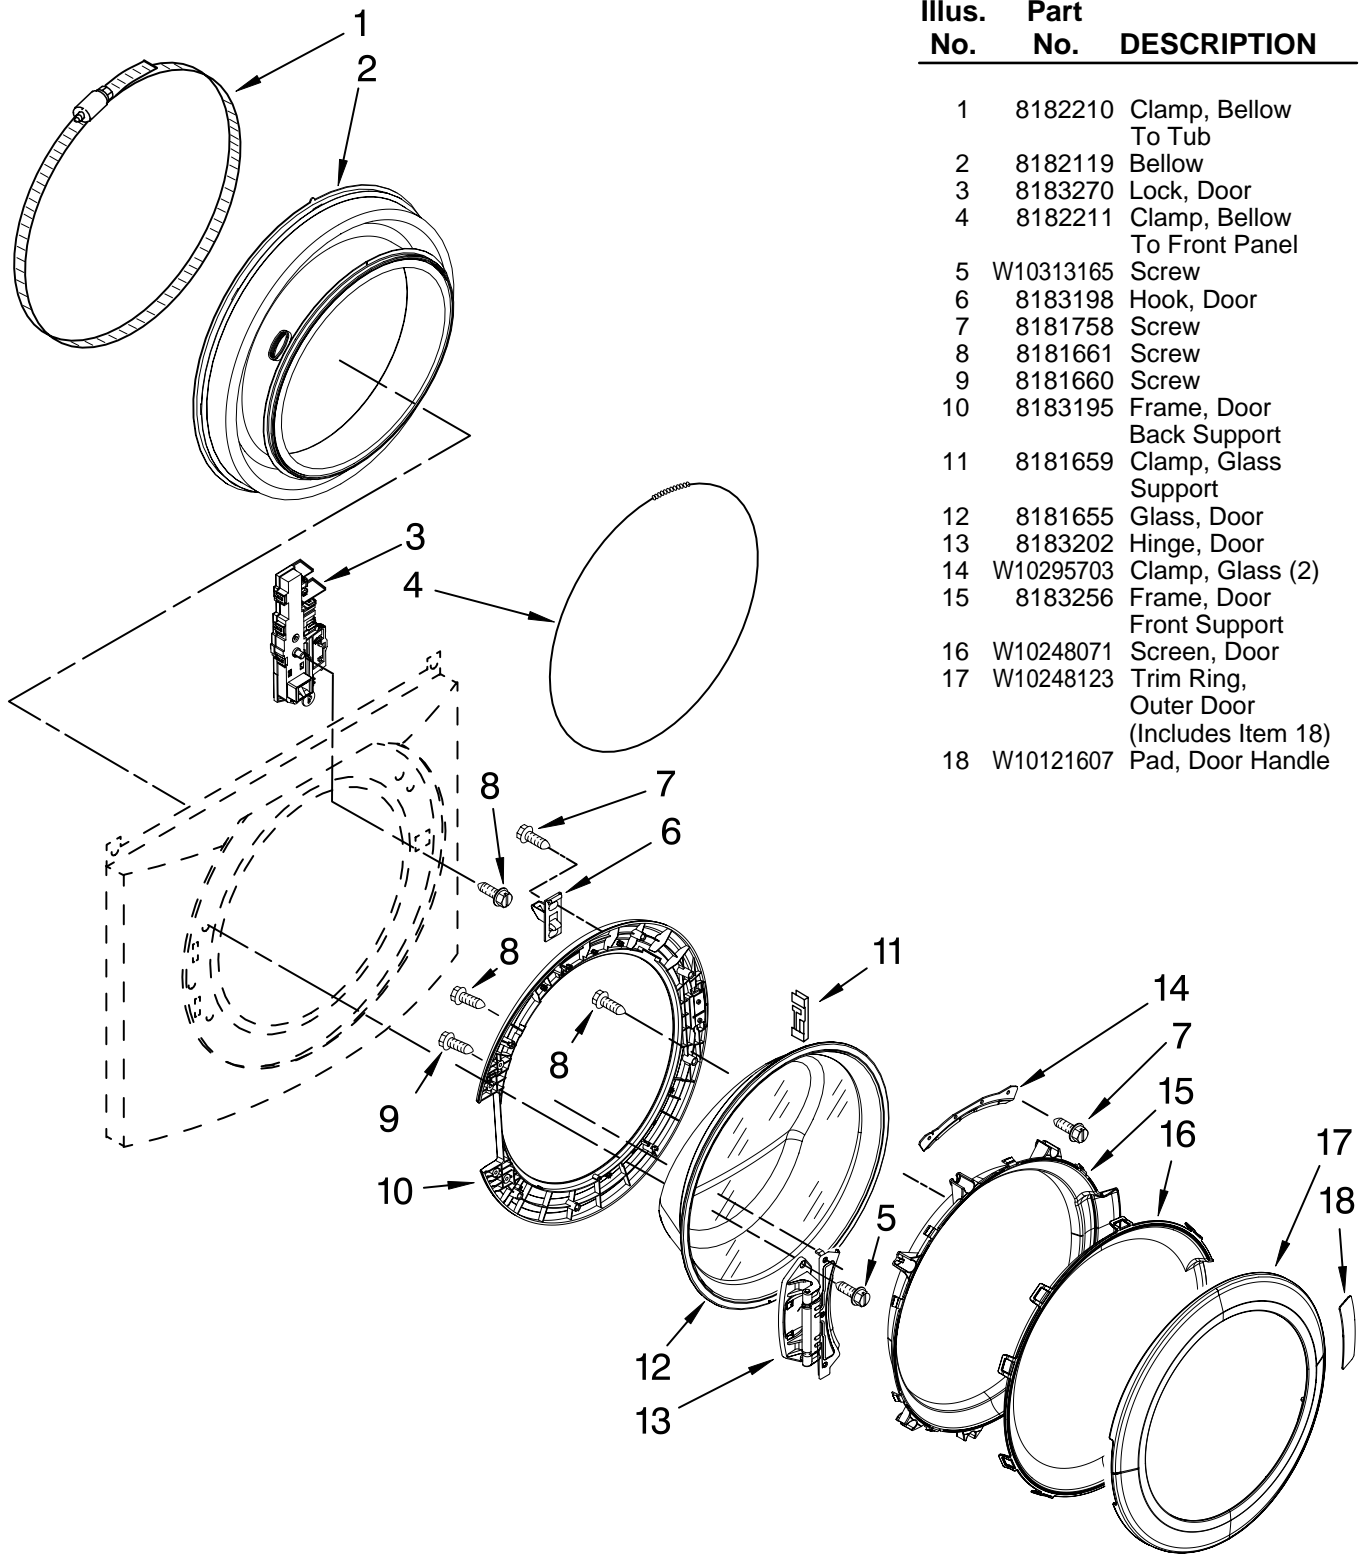

TOP AND CABINET PARTS

For Model: MHWE300VW13
(White)

Illus. No.	Part No.	DESCRIPTION
1		Literature Parts
	W10248061	Use & Care Guide
	W10250503	Tech Sheet
	8183017	Quick Start Guide
	W10248060	Energy Guide
2	8181799	Top
3	W10250656	Cabinet
4	W10248114	Panel, Front
5	8181643	Toe Panel
6	W10248115	Ring, Trim
7	8183210	Clip, Trim
8	8183019	Filter, Interference
9	W10157885	Screw, 4.2 x 14
10	8183189	Harness, Wiring (Lower Main) (Includes Items 18, 19 & 23)
11	8181636	Foot, Leveling
12		Bolt, Shipping
	W10283353	Upper
	W10283354	Lower
13	8182661	Brace, Transport
14	W10242507	Panel, Rear
15	8181635	Pan, Bottom
16	W10250578	Brace, Rear
17	8181756	Screw
18	W10121609	Channel, Harness (Side)
19	W10121610	Channel, Harness (Bottom)
20	W10271610	Switch, Pressure
21	8181739	Hose, Pressure Switch
22	8181763	Bracket, Spring
23	W10189678	Microswitch (2)
24	8181752	Clamp, Hose
25	8181738	Connector, Drain Hose
26	8181737	Hose, Drain (Outer)
27	8181690	Strain Relief
28	8183009	Cord, Power
29	8182702	Clip, Outer Hose Holder
30	8181768	Storage, Hose
31	8182699	Sleeve, Cord Support (2)
32		Hose, Water Inlet
	8182795	Blue Coupler
	8182792	Red Coupler
33	8182700	Cover, Transport
34	8182701	Clip, Outer Hose Holder
35	8181828	Screw

DOOR AND LATCH PARTS

For Model: MHWE300VW13
(White)

Illus. No.	Part No.	DESCRIPTION
1	8182210	Clamp, Bellow To Tub
2	8182119	Bellow
3	8183270	Lock, Door
4	8182211	Clamp, Bellow To Front Panel
5	W10313165	Screw
6	8183198	Hook, Door
7	8181758	Screw
8	8181661	Screw
9	8181660	Screw
10	8183195	Frame, Door Back Support
11	8181659	Clamp, Glass Support
12	8181655	Glass, Door
13	8183202	Hinge, Door
14	W10295703	Clamp, Glass (2)
15	8183256	Frame, Door Front Support
16	W10248071	Screen, Door
17	W10248123	Trim Ring, Outer Door (Includes Item 18)
18	W10121607	Pad, Door Handle