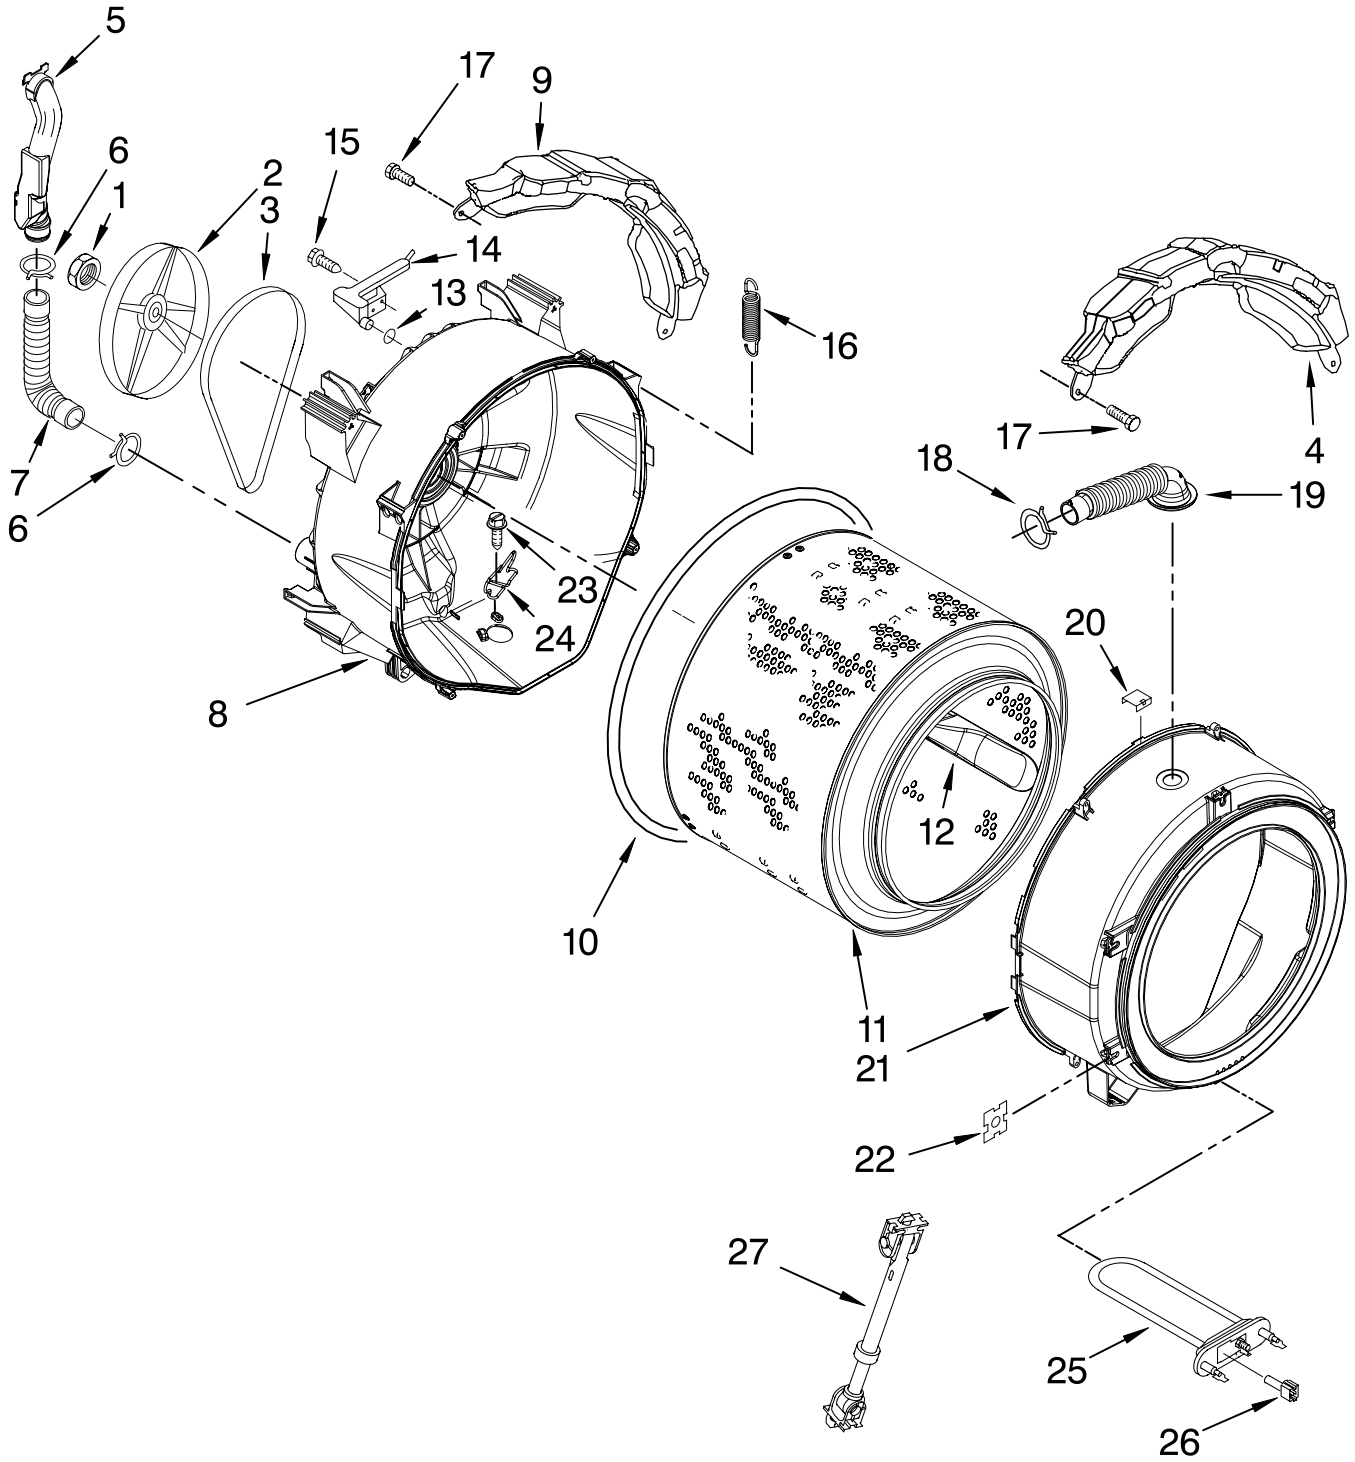

FOR ORDERING INFORMATION REFER TO PARTS PRICE LIST

DISPENSER PARTS

For Model: MHWE300VW13
(White)

DISPENSER PARTS

For Model: MHWE300VW13
(White)

Illus. No.	Part No.	DESCRIPTION
1	W10289387	Valve, Inlet
2	W10291582	Hose, Inlet Valve To Dispenser
3	8181751	Clamp, Hose
4	8183181	Nozzle, Inlet
5	8181718	Tube, Dispenser To Bellow
6	8183183	Lever, Water Distribution
7	8183184	Cam, Actuator
8	W10161052	Lever, Connection
9	8181661	Screw
10	W10283468	Actuator
11	W10157886	Dispenser, Complete (Includes Item 8)
12	W10164400	Plate, Distribution
13	8181712	Nozzle, Distribution
14	8181721	Hook, Drawer
15	W10121596	Separator, With Selection Slider
16	W10121598	Syphon, Bleach/Softener
17	8183179	Cover, Detergent Drawer
18	8183173	Drawer, Detergent (Complete)
19	W10248111	Bracket, Handle Fixation
20	W10248109	Handle, Drawer (Includes Items 19 & 21)
21	W10248108	Medallion
22	8181747	Seal

TUB AND BASKET PARTS

For Model: MHWE300VW13
(White)

TUB AND BASKET PARTS

For Model: MHWE300VW13
(White)

Illus. No.	Part No.	DESCRIPTION
1	W10283361	Nut, Pulley
2	8181671	Pulley
3	W10248068	Belt
4	8181645	Counterweight, Front (2)
5	W10253670	Pipe, Ventilation
6	W10208156	Clamp
7	8181743	Hose, Exhaust
8	W10253855	Tub, Rear (Includes Items 10, 22, 23 & 24)
9	8181913	Counterweight, Rear
10	8181673	Gasket, Tub
11	W10250573	Basket
12	W10250572	Baffle, Tub
13	W10250553	O-Ring
14	8181731	Airtrap
15	8181785	Screw
16	8182814	Spring, Suspension
17	8181647	Bolt
18	8181742	Clamp, Hose
19	8183187	Hose, Exhaust
20	8181667	Clamp, Tub
21	8182312	Tub, Front (Includes Items 10 & 22)
22	8182512	Nut, Push-In
23	8182214	Screw
24	W10250572	Bracket, Heater Support
25	8182666	Element, Heating
26	8181705	NTC
27	8182812	Shock Absorber (4)

PUMP AND MOTOR PARTS

For Model: MHWE300VW13
(White)

Illus. No.	Part No.	DESCRIPTION
1	8183196	Motor Control Unit
2	W10121657	Ball
3	8181734	Clamp
4	8181732	Hose, Tub to Pump
5	8181753	Clamp
6	8181752	Clamp
7	8182821	Pump (Complete)