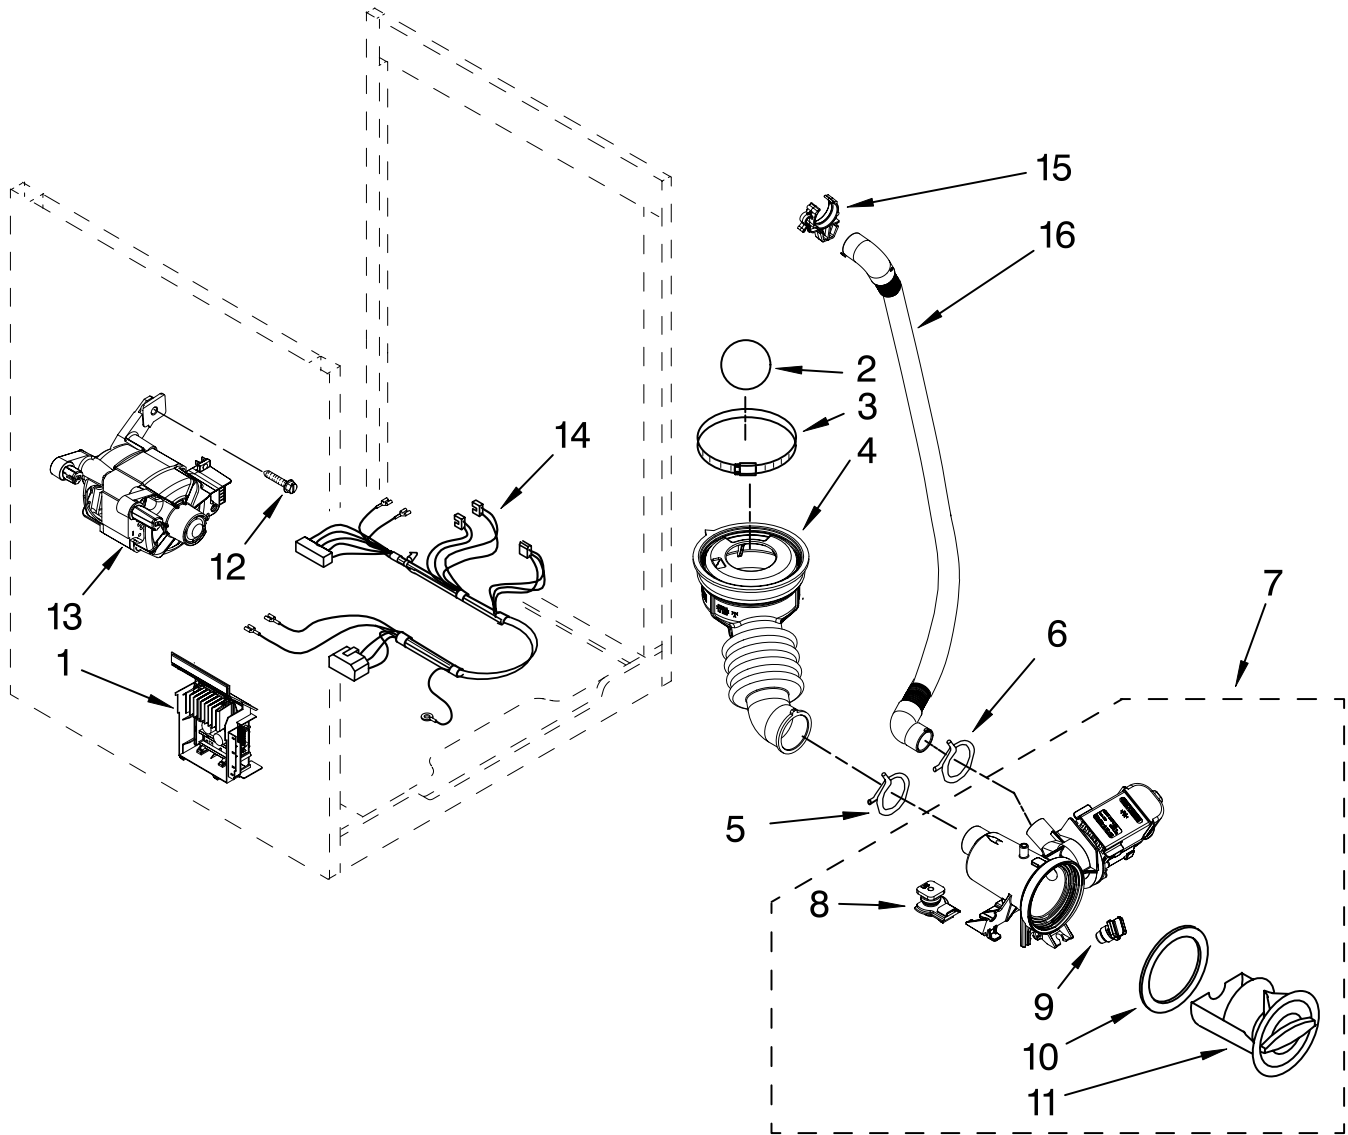

FOR ORDERING INFORMATION REFER TO PARTS PRICE LIST

DISPENSER PARTS

For Model: MHWE300VW13
(White)

DISPENSER PARTS

For Model: MHWE300VW13
(White)

Illus. No.	Part No.	DESCRIPTION
1	W10289387	Valve, Inlet
2	W10291582	Hose, Inlet Valve To Dispenser
3	8181751	Clamp, Hose
4	8183181	Nozzle, Inlet
5	8181718	Tube, Dispenser To Bellow
6	8183183	Lever, Water Distribution
7	8183184	Cam, Actuator
8	W10161052	Lever, Connection
9	8181661	Screw
10	W10283468	Actuator
11	W10157886	Dispenser, Complete (Includes Item 8)
12	W10164400	Plate, Distribution
13	8181712	Nozzle, Distribution
14	8181721	Hook, Drawer
15	W10121596	Separator, With Selection Slider
16	W10121598	Syphon, Bleach/Softener
17	8183179	Cover, Detergent Drawer
18	8183173	Drawer, Detergent (Complete)
19	W10248111	Bracket, Handle Fixation
20	W10248109	Handle, Drawer (Includes Items 19 & 21)
21	W10248108	Medallion
22	8181747	Seal

TUB AND BASKET PARTS

For Model: MHWE300VW13
(White)

TUB AND BASKET PARTS

For Model: MHWE300VW13
(White)

Illus. No.	Part No.	DESCRIPTION
1	W10283361	Nut, Pulley
2	8181671	Pulley
3	W10248068	Belt
4	8181645	Counterweight, Front (2)
5	W10253670	Pipe, Ventilation
6	W10208156	Clamp
7	8181743	Hose, Exhaust
8	W10253855	Tub, Rear (Includes Items 10, 22, 23 & 24)
9	8181913	Counterweight, Rear
10	8181673	Gasket, Tub
11	W10250573	Basket
12	W10250572	Baffle, Tub
13	W10250553	O-Ring
14	8181731	Airtrap
15	8181785	Screw
16	8182814	Spring, Suspension
17	8181647	Bolt
18	8181742	Clamp, Hose
19	8183187	Hose, Exhaust
20	8181667	Clamp, Tub
21	8182312	Tub, Front (Includes Items 10 & 22)
22	8182512	Nut, Push-In
23	8182214	Screw
24	W10250572	Bracket, Heater Support
25	8182666	Element, Heating
26	8181705	NTC
27	8182812	Shock Absorber (4)

PUMP AND MOTOR PARTS

For Model: MHWE300VW13
(White)

Illus. No.	Part No.	DESCRIPTION
1	8183196	Motor Control Unit
2	W10121657	Ball
3	8181734	Clamp
4	8181732	Hose, Tub to Pump
5	8181753	Clamp
6	8181752	Clamp
7	8182821	Pump (Complete)