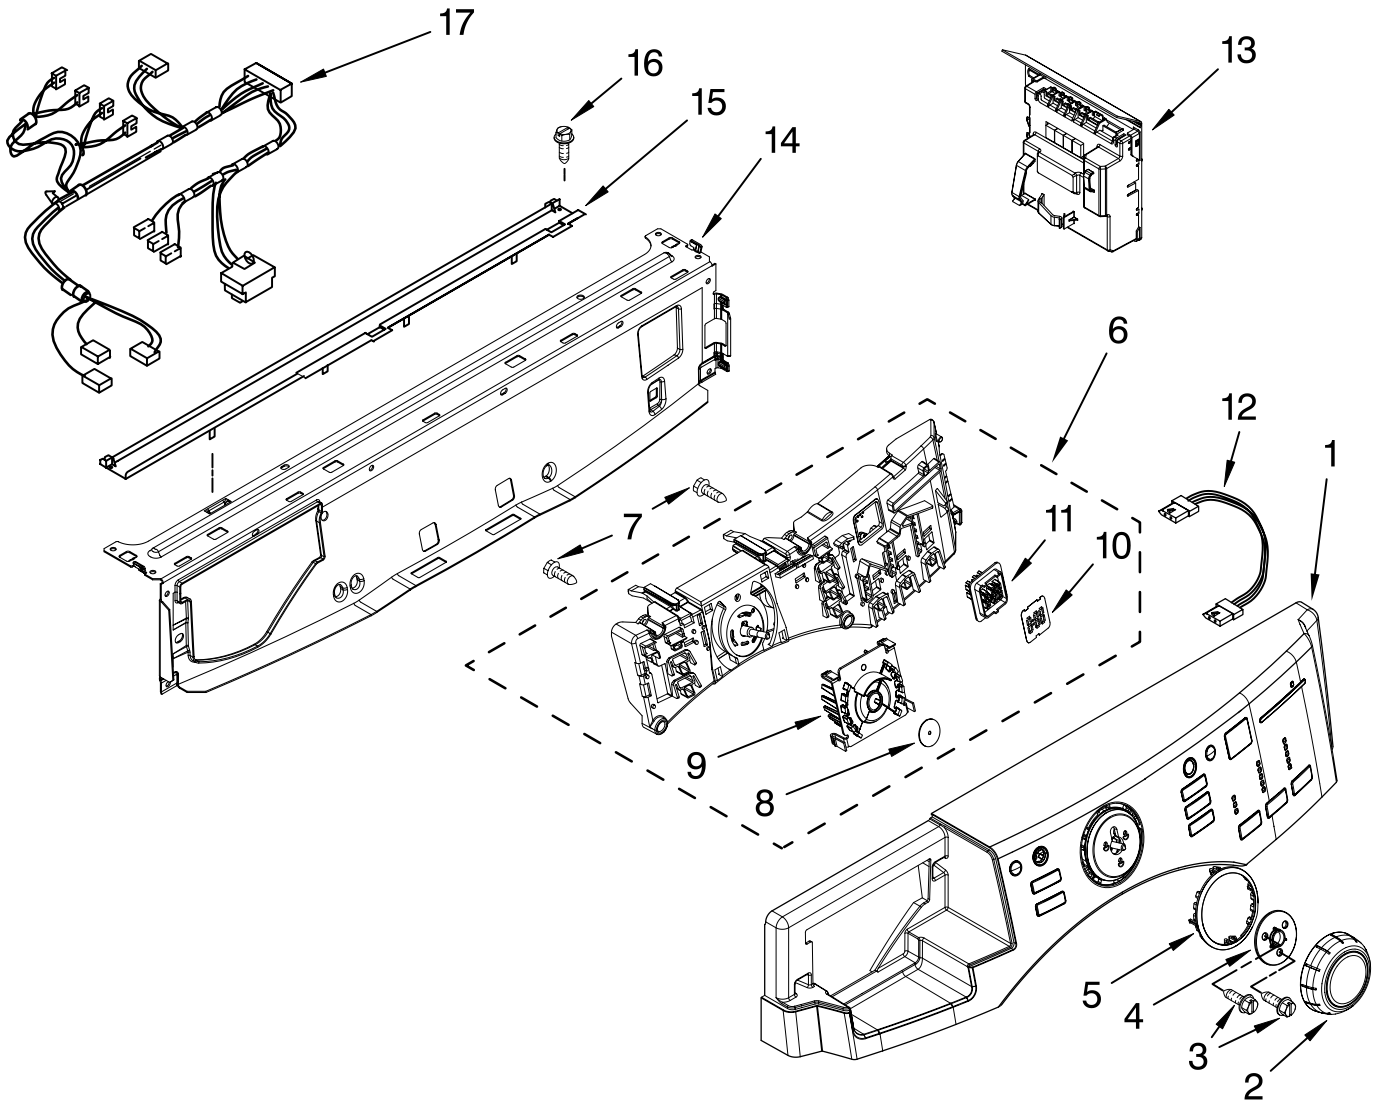

CONTROL PANEL PARTS

For Model: MHWE300VW13
(White)

Illus. No.	Part No.	DESCRIPTION
1	W10248112	Panel-Control
2	W10248116	Knob, Control (Includes Item 5)
3	8181758	Screw
4	W10248117	Bushing, Knob
5	W10248122	Light Guide, Cycle
6	W10271608	User Interface
7	8181661	Screw

Illus. No.	Part No.	DESCRIPTION
8	W10248120	Seal, User Interface
9	W10248121	Light Guide-Cycle, Internal
10	W10248118	Foil-Display
11	W10248119	Light Guide-Display

Illus. No.	Part No.	DESCRIPTION
12	W10283465	Harness, Wiring (User Interface)
13	W10271604	Microcomputer, Machine Control
14	8183203	Brace, Front Top
15	8183204	Channel, Water
16	8181756	Screw
17	W10271602	Harness, Wiring (Upper Main)

FOR ORDERING INFORMATION REFER TO PARTS PRICE LIST