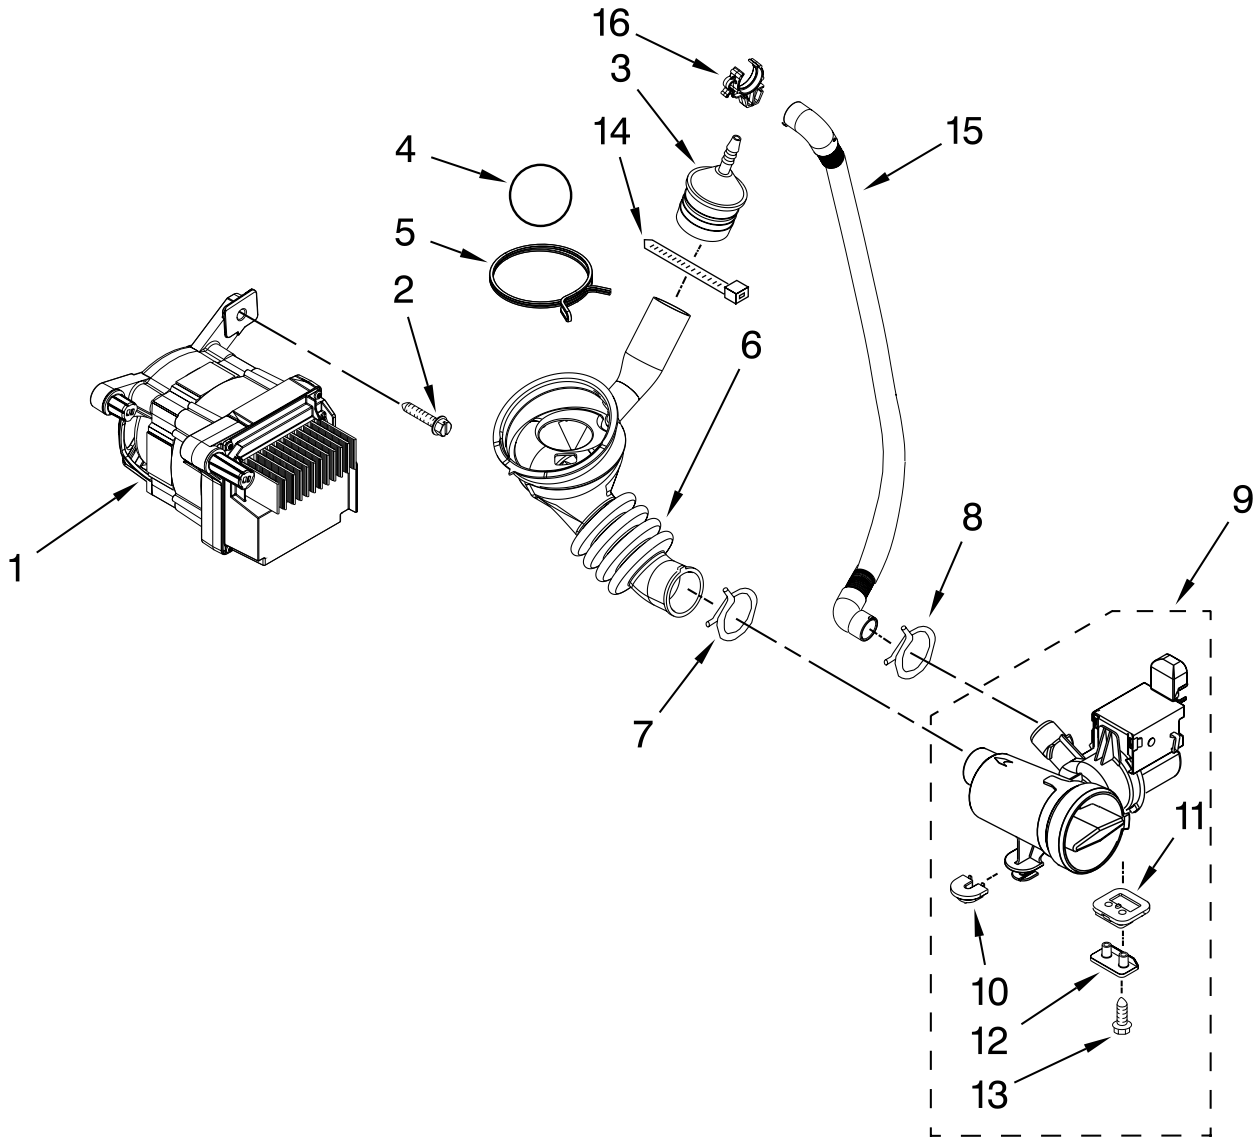

PUMP AND MOTOR PARTS

For Models: MHWE301YW00, MHWE301YG00
(White) (Cosmetallic)

Illus. No.	Part No.	DESCRIPTION
1	W10315848	Motor, Drive
2	8540134	Bolt, Motor
3	W10405608	Air Trap
4	8540013	Ball
5	8181734	Clamp
6	8540012	Hose, Tub to Pump

Illus. No.	Part No.	DESCRIPTION
7	370448	Clamp, Hose
8	W10245724	Clamp, Drain Hose
9	W10130913	Pump (Complete)
10	W10034820	Foot, Rubber (Slider)
11	W10034830	Foot, Rubber (Lock)

Illus. No.	Part No.	DESCRIPTION
12	8540033	Cap, Lock Foot
13	8533964	Screw, 10-16 x 1.25
14	2262071	Cable Tie
15	W10272563	Hose, Drain (Inner)
16	W10003290	Retainer, Drain Hose

FOR ORDERING INFORMATION REFER TO PARTS PRICE LIST