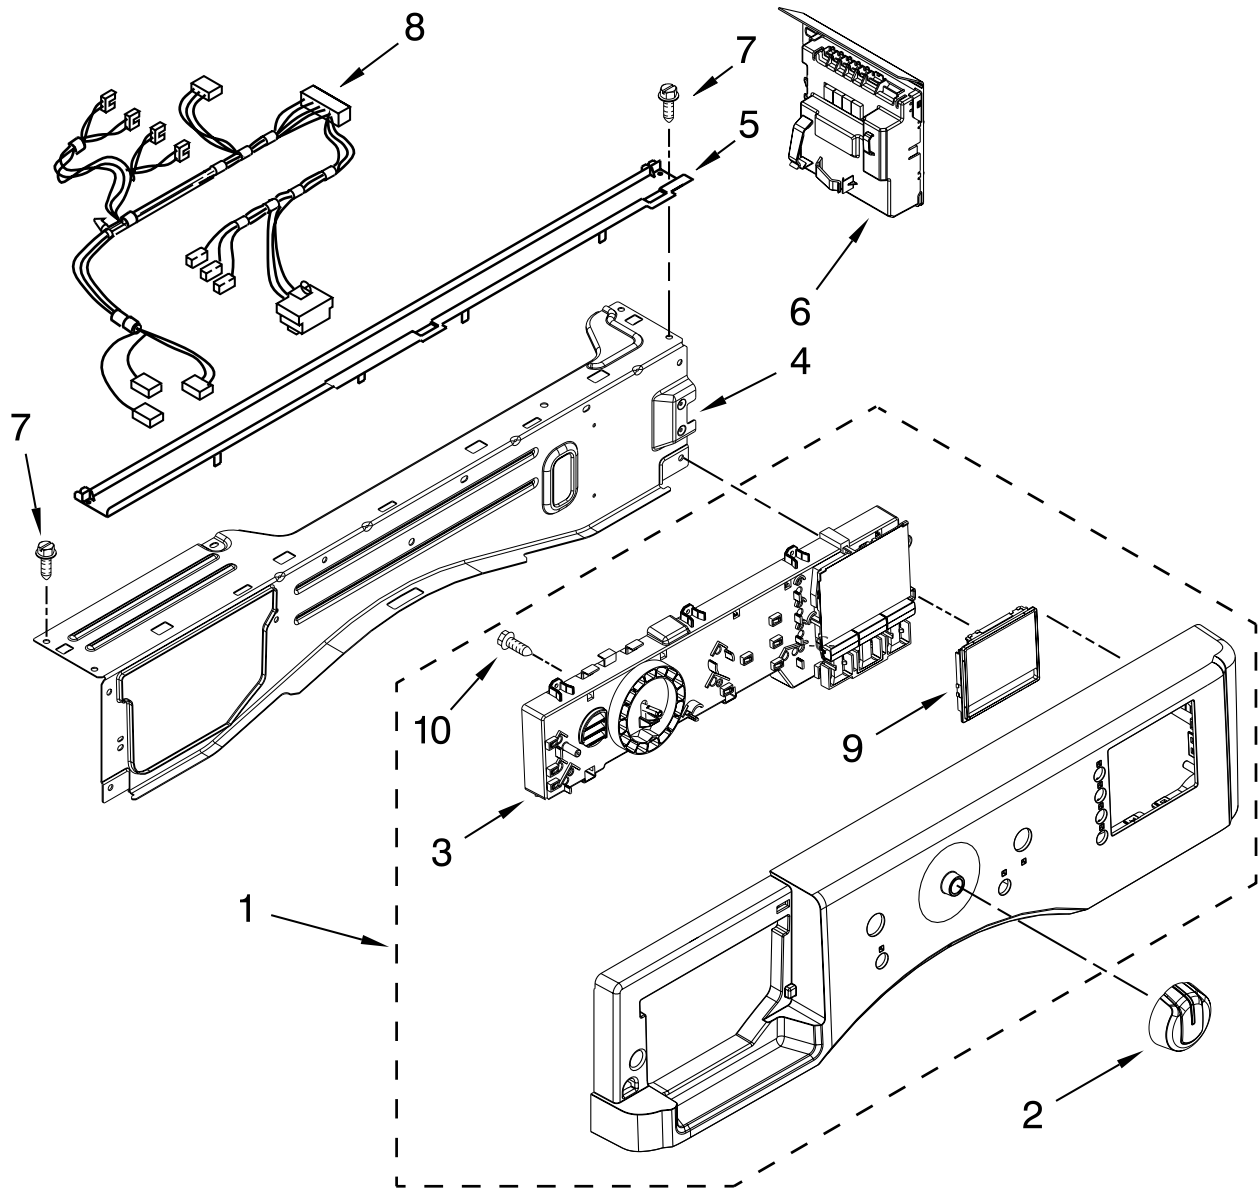

CONTROL PANEL PARTS

For Models: MHWE301YW00, MHWE301YG00
(White) (Cosmetallic)

Illus. No.	Part No.	DESCRIPTION
1	W10360640	Console White
	W10372883	Cosmetallic
2	W10251384	Knob, Control
3	W10362705	User Interface

Illus. No.	Part No.	DESCRIPTION
4	W10240776	Brace, Top Front
5	8540839	Channel, Water
6	W10373844	Microcomputer, Machine Control
7	W10015090	Screw, 8-18 X 5/8

Illus. No.	Part No.	DESCRIPTION
8	W10323100	Harness, Main Wiring
9	W10215794	Window, Display
10	W10006580	Screw, M3-1.12x12

FOR ORDERING INFORMATION REFER TO PARTS PRICE LIST