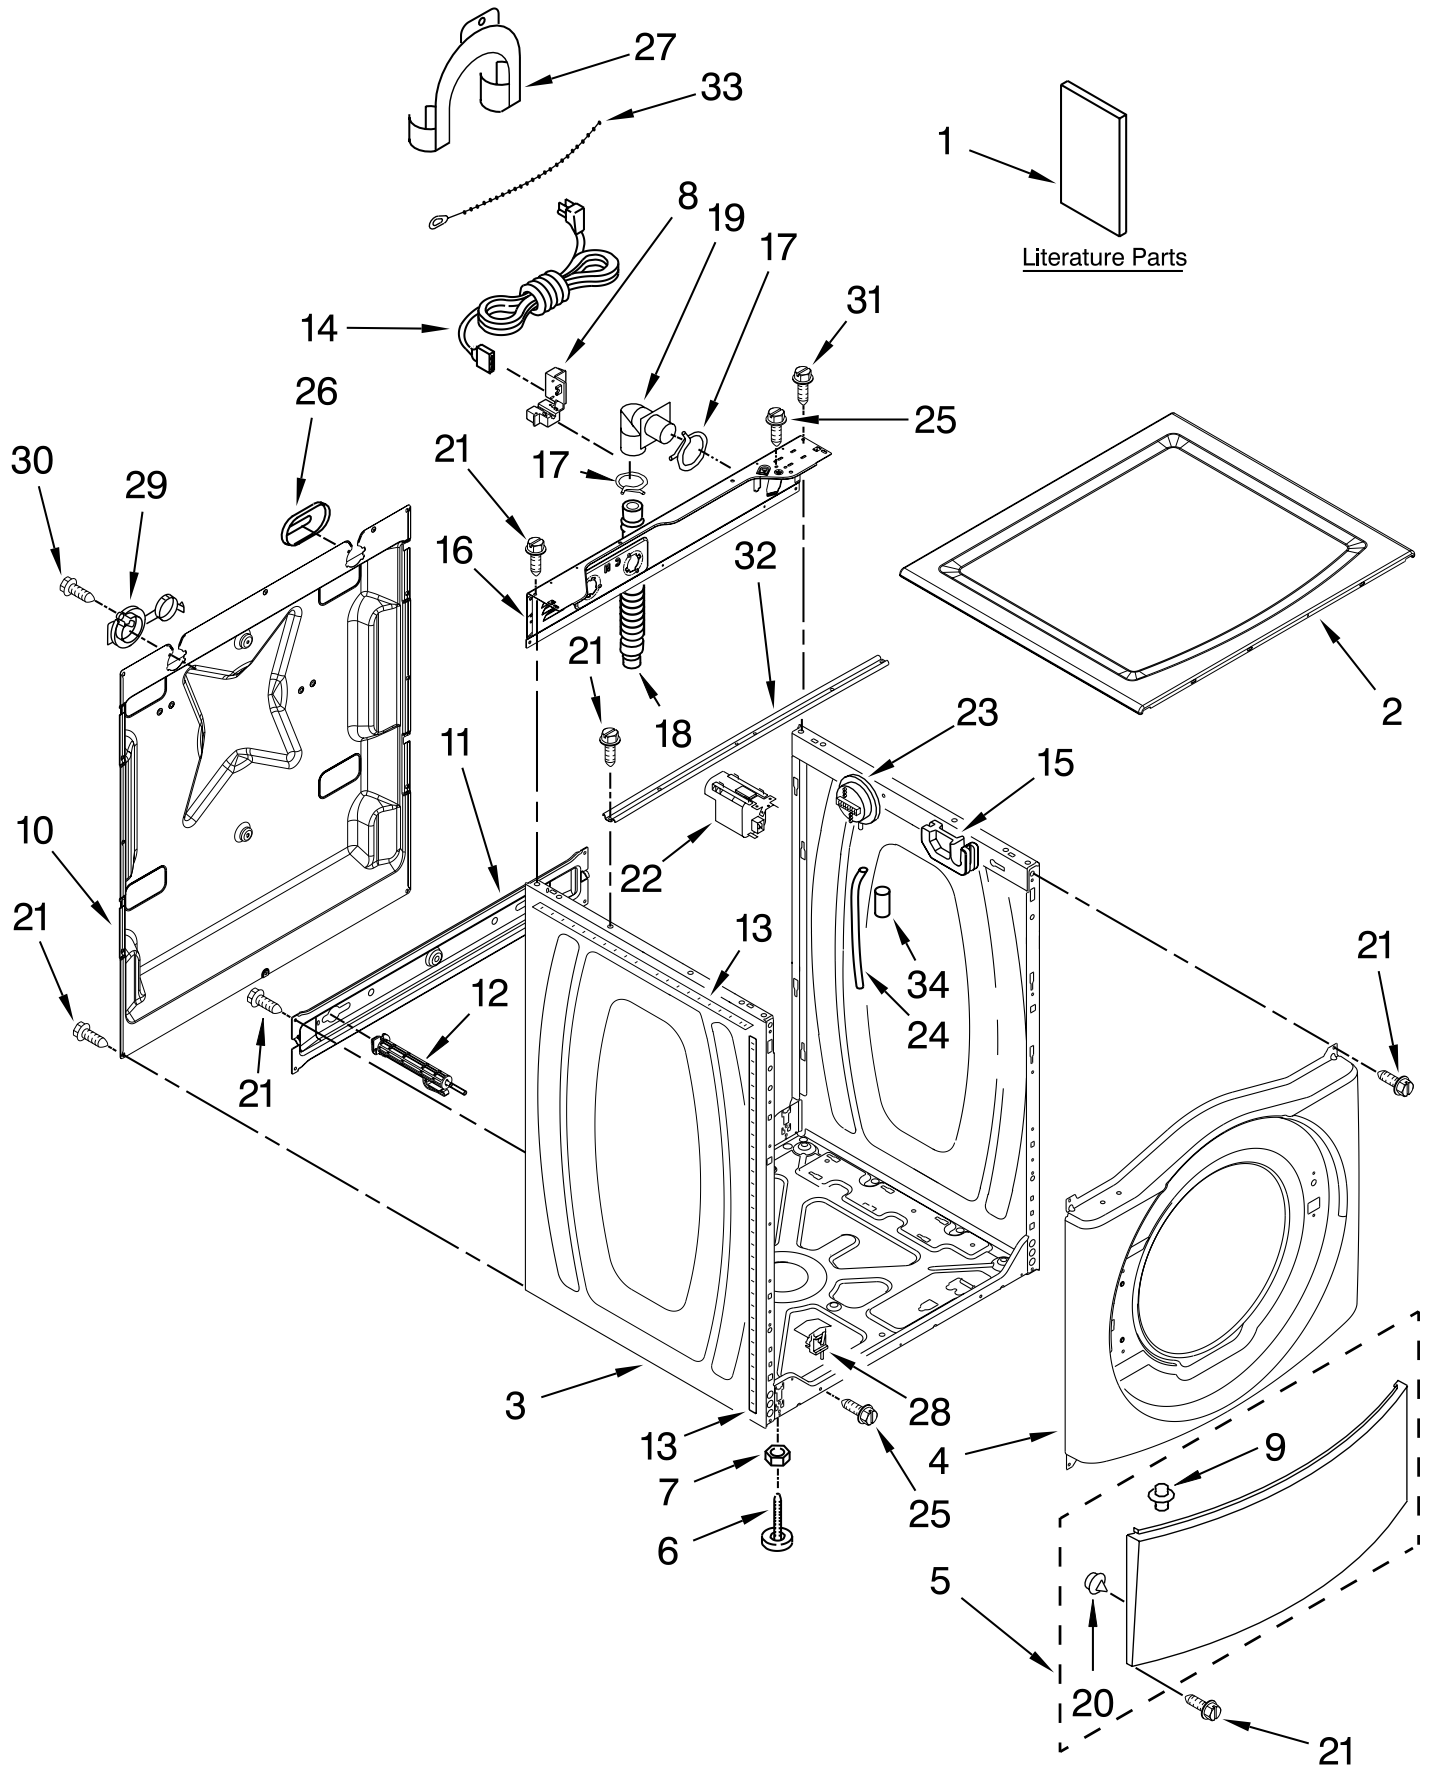

TOP AND CABINET PARTS

For Models: MHWE301YW00, MHWE301YG00
(White) (Cosmetallic)

AUTOMATIC
WASHER

FOR ORDERING INFORMATION REFER TO PARTS PRICE LIST