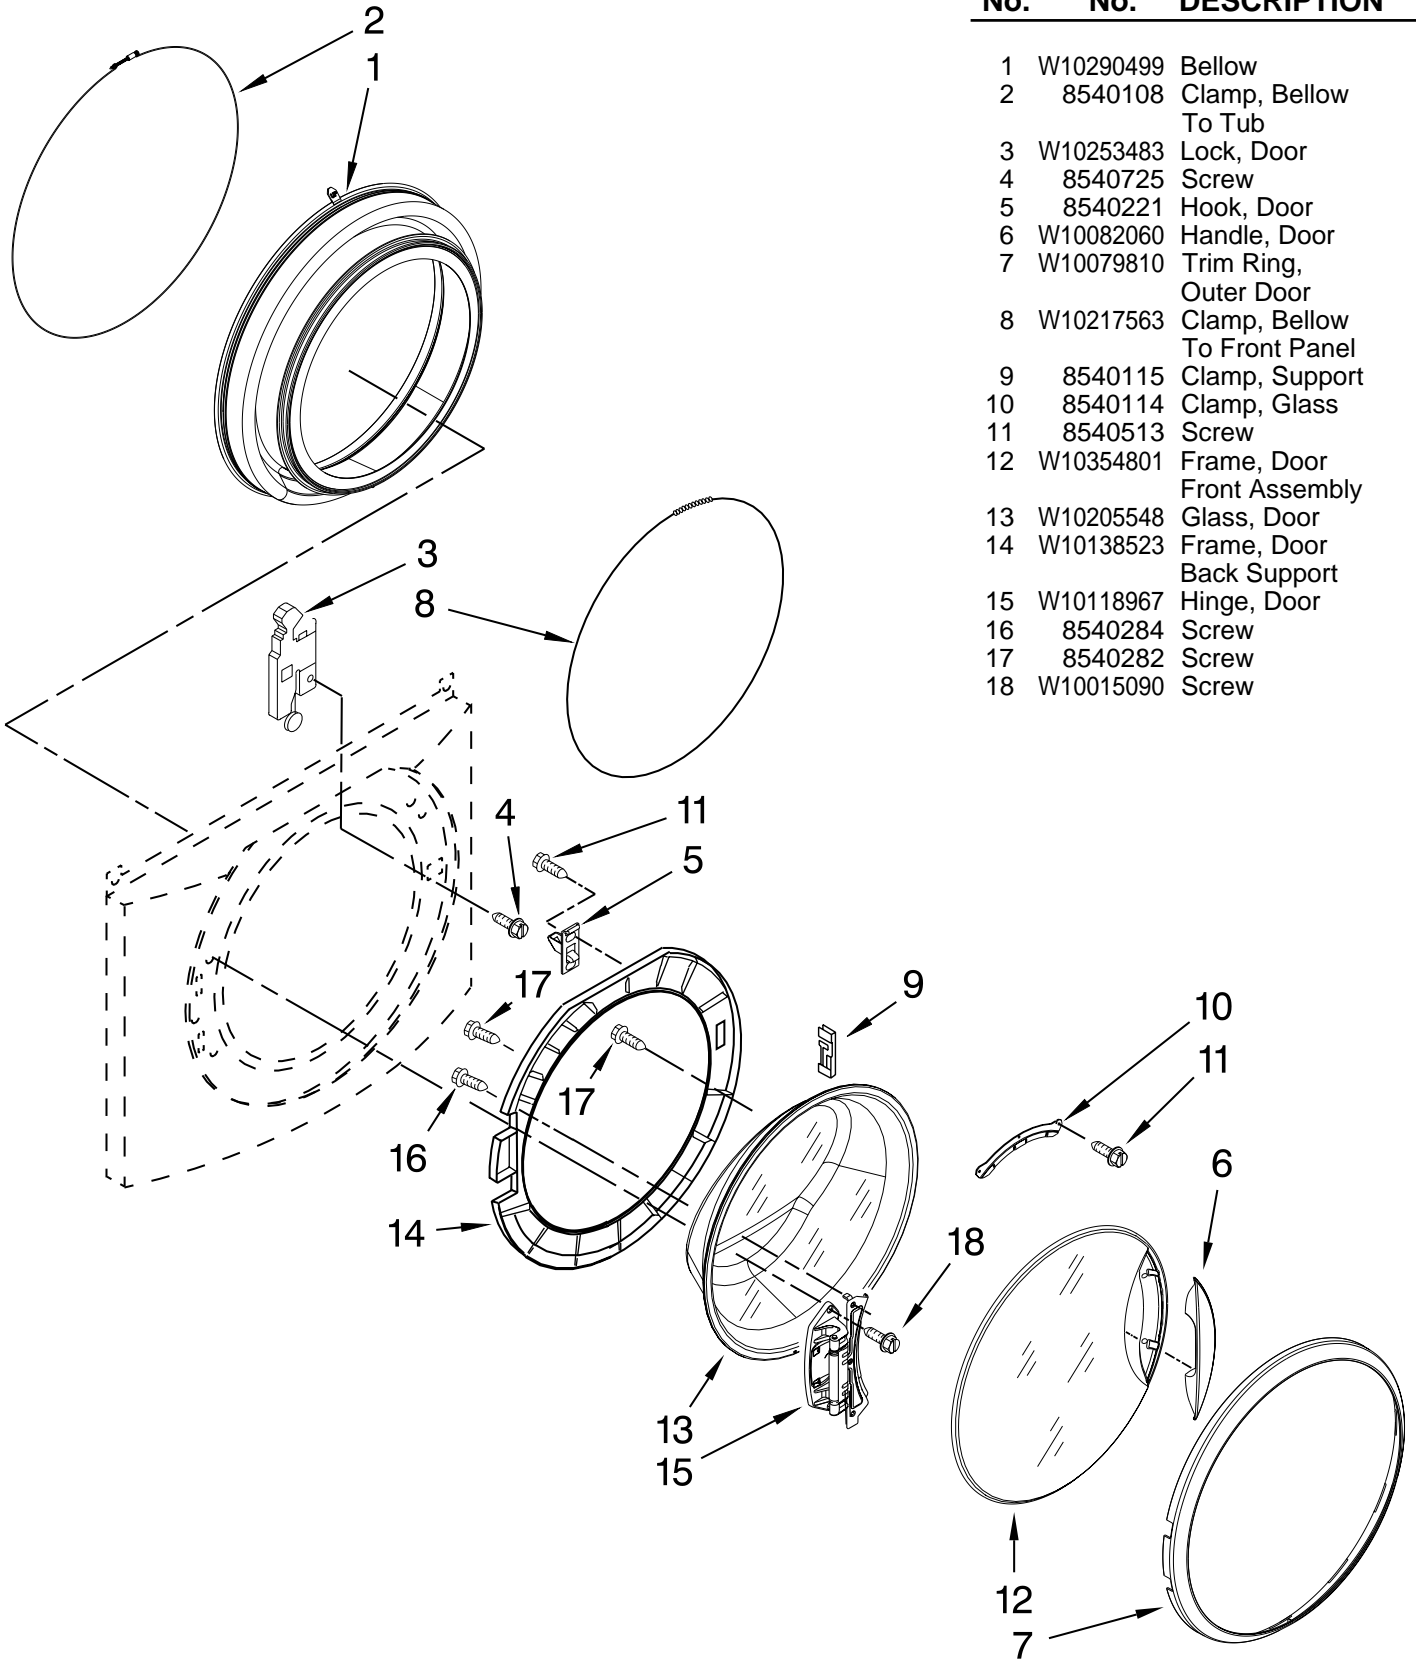

DOOR AND LATCH PARTS

For Models: MHWE301YW00, MHWE301YG00
(White) (Cosmetallic)

Illus. No.	Part No.	DESCRIPTION

1	W10290499	Bellow
2	8540108	Clamp, Bellow To Tub
3	W10253483	Lock, Door
4	8540725	Screw
5	8540221	Hook, Door
6	W10082060	Handle, Door
7	W10079810	Trim Ring, Outer Door
8	W10217563	Clamp, Bellow To Front Panel
9	8540115	Clamp, Support
10	8540114	Clamp, Glass
11	8540513	Screw
12	W10354801	Frame, Door Front Assembly
13	W10205548	Glass, Door
14	W10138523	Frame, Door Back Support
15	W10118967	Hinge, Door
16	8540284	Screw
17	8540282	Screw
18	W10015090	Screw

FOR ORDERING INFORMATION REFER TO PARTS PRICE LIST