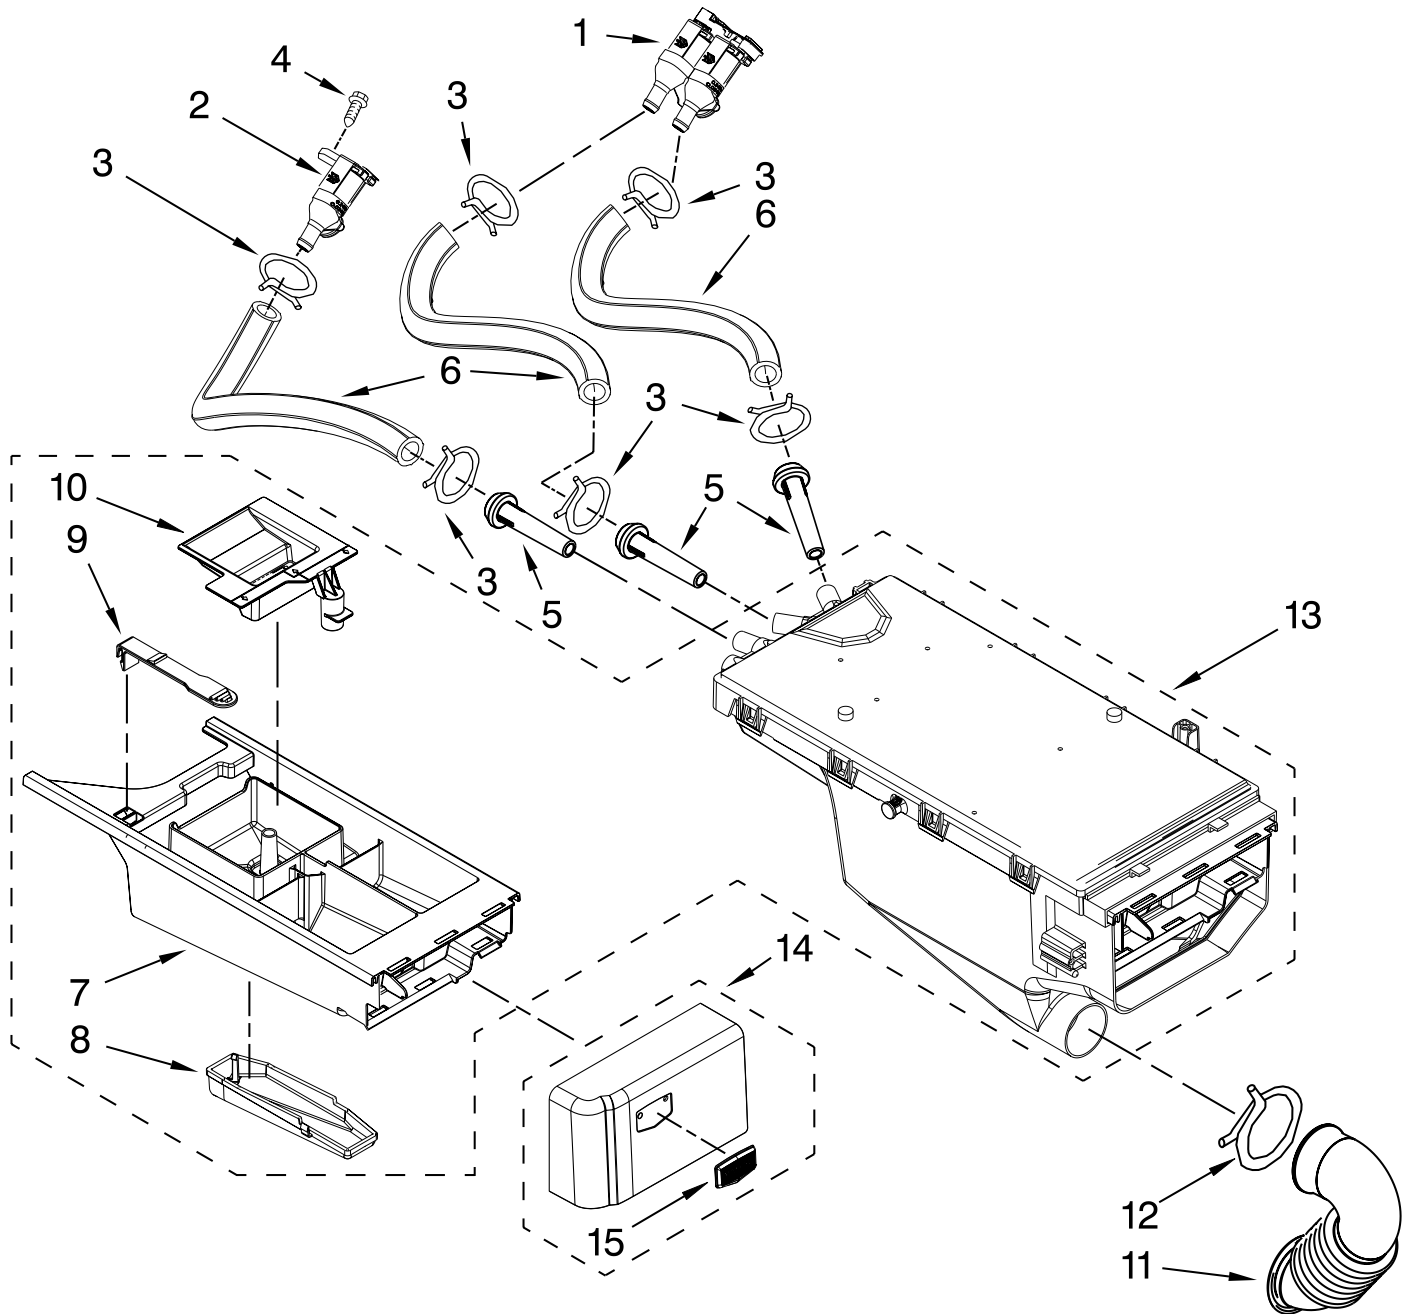

DISPENSER PARTS

For Models: MHWE301YW00, MHWE301YG00
(White) (Cosmetallic)

Illus. No.	Part No.	DESCRIPTION
1	W10212596	Valve, Water Inlet (Double)
2	W10212598	Valve, Water Inlet (Single)
3	370450	Clamp, Hose
4	8540513	Screw, Valve
5	8183181	Nozzle, Inlet
6	W10212611	Hose, Valve To Dispenser

Illus. No.	Part No.	DESCRIPTION
7	8540402	Drawer, Detergent
8	8540399	Cover, Detergent Drawer
9	W10003170	Hook, Drawer
10	8540429	Siphon, Bleach/Softener
11	8540063	Hose, Dispenser To Tub

Illus. No.	Part No.	DESCRIPTION
12	8281276	Clamp, Hose
13	W10399327	Dispenser, Complete
14	W10391773	Handle, Drawer White
	W10391969	Cosmetallic
15	W10177245	Badge Assembly

FOR ORDERING INFORMATION REFER TO PARTS PRICE LIST