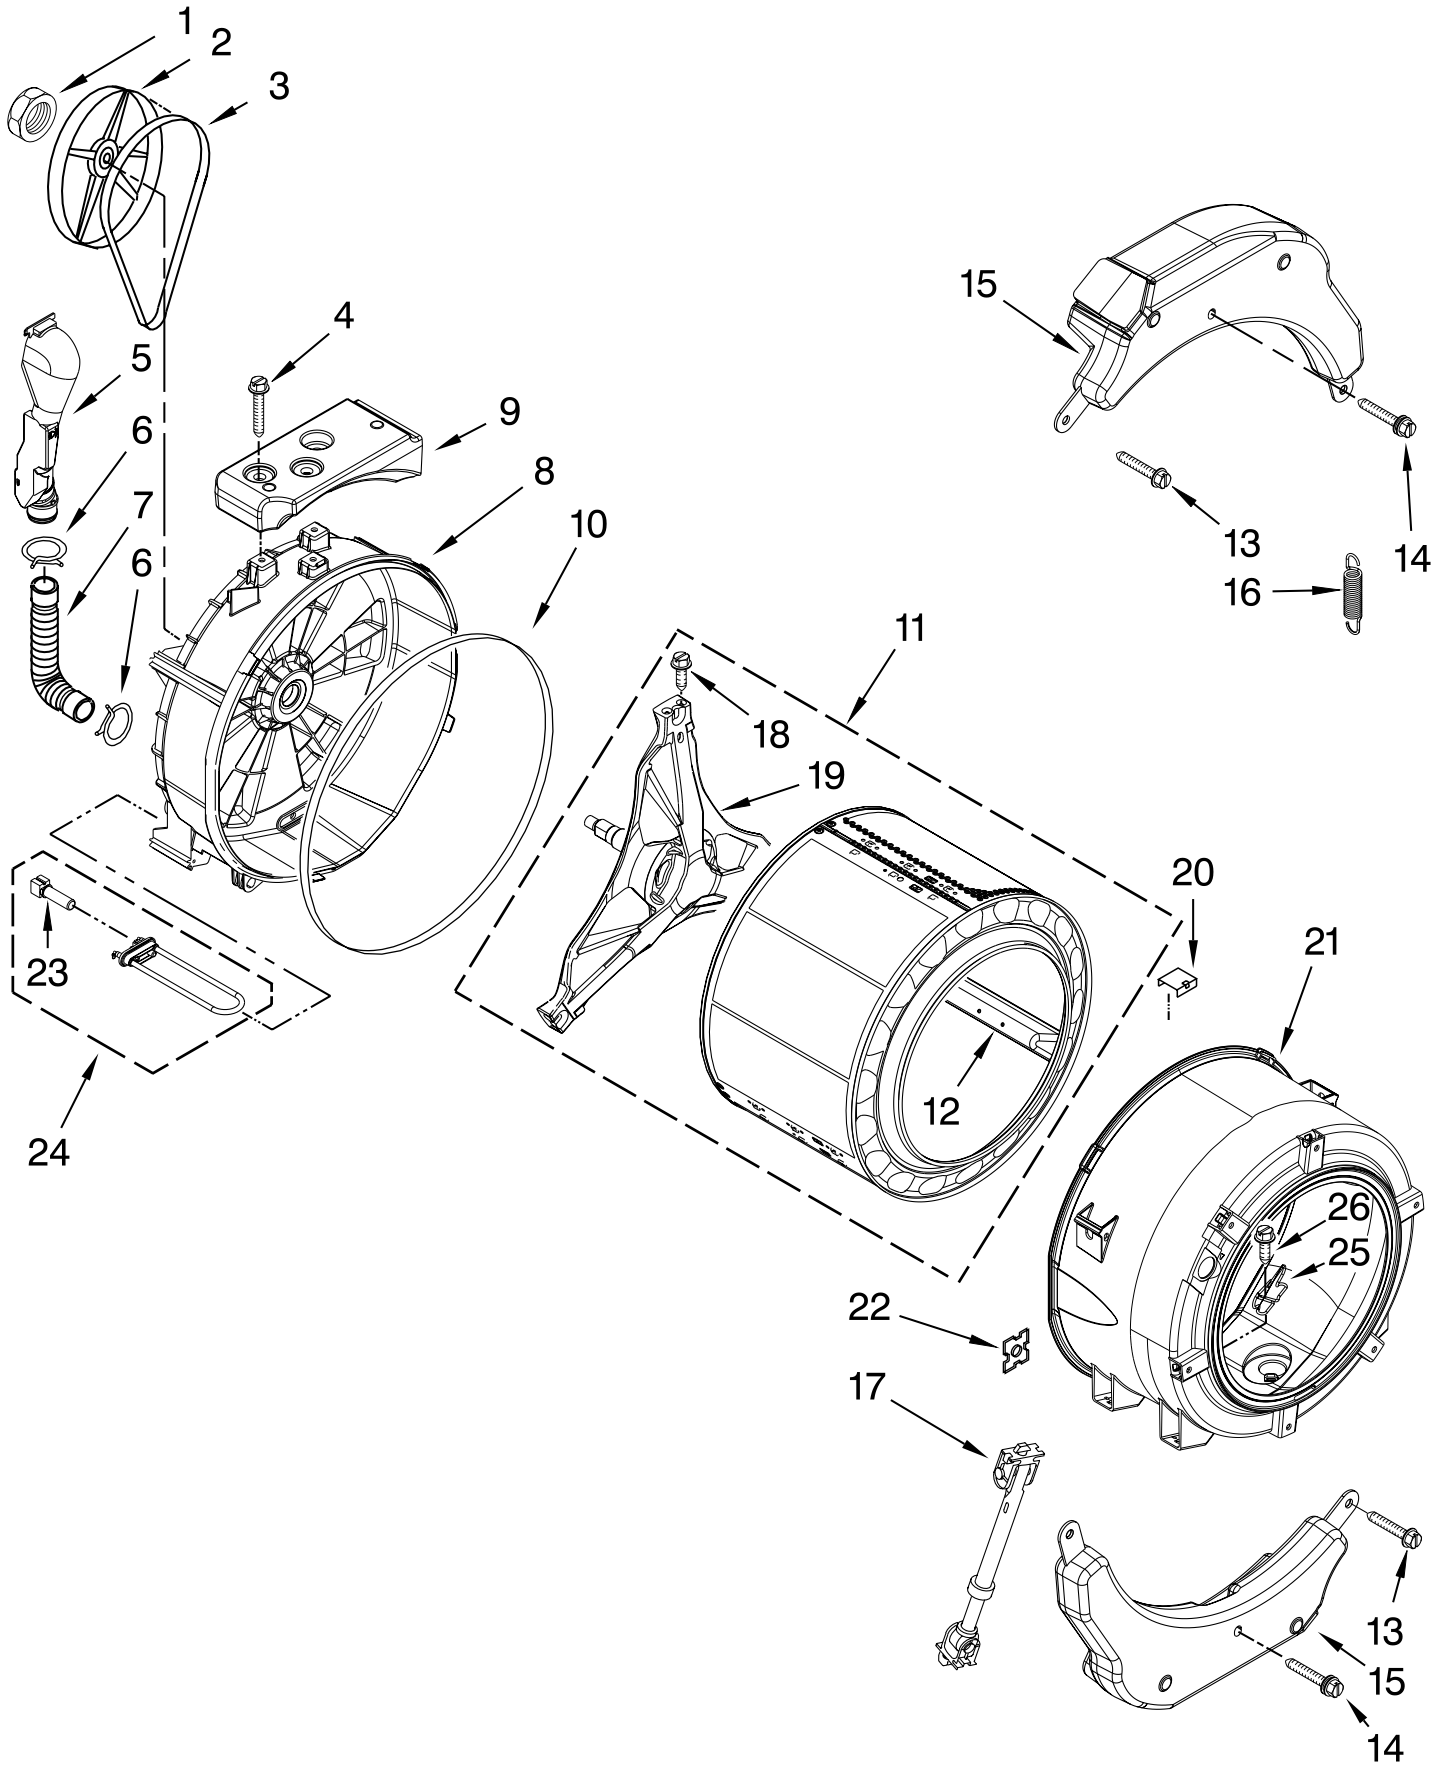

TUB AND BASKET PARTS

For Models: MHWE301YW00, MHWE301YG00
(White) (Cosmetallic)

FOR ORDERING INFORMATION REFER TO PARTS PRICE LIST

TUB AND BASKET PARTS

For Models: MHWE301YW00, MHWE301YG00
(White) (Cosmetallic)

Illus. No.	Part No.	DESCRIPTION
1	8533999	Nut, Pulley
2	8540088C	Pulley
3	W10260319	Belt, Drive
4	W10246531	Screw, Rear Counterweight
5	W10142720	Pipe, Ventilation
6	8540010	Clamp, Vent Hose
7	8540019	Hose, Exhaust
8	W10200752	Tub, Rear (Includes Items 10 & 22)
9	W10200747	Counterweight, Rear
10	8540090	Gasket, Tub
11	W10205253	Basket, Complete
12	W10112972	Baffle, Tub
13	W10094780	Bolt, Counterweight
14	W10259288	Bolt Assembly, Counterweight Center Hole
15	W10223198	Counterweight, Front
16	W10010360	Spring, Suspension (Set of 2)
17	W10015830	Shock Absorber
18	8540382	Screw
19	W10202464	Crosspiece Asm
20	8540092	Clamp, Tub
21	W10289874	Tub, Front (Includes Items 10, 22, 25 & 26)
22	8540072	Nut, Push-In
23	W10176659	Negative Thermistor Control
24	W10253993	Element, Heating
25	8540322	Bracket, Heating Element
26	8540880	Screw