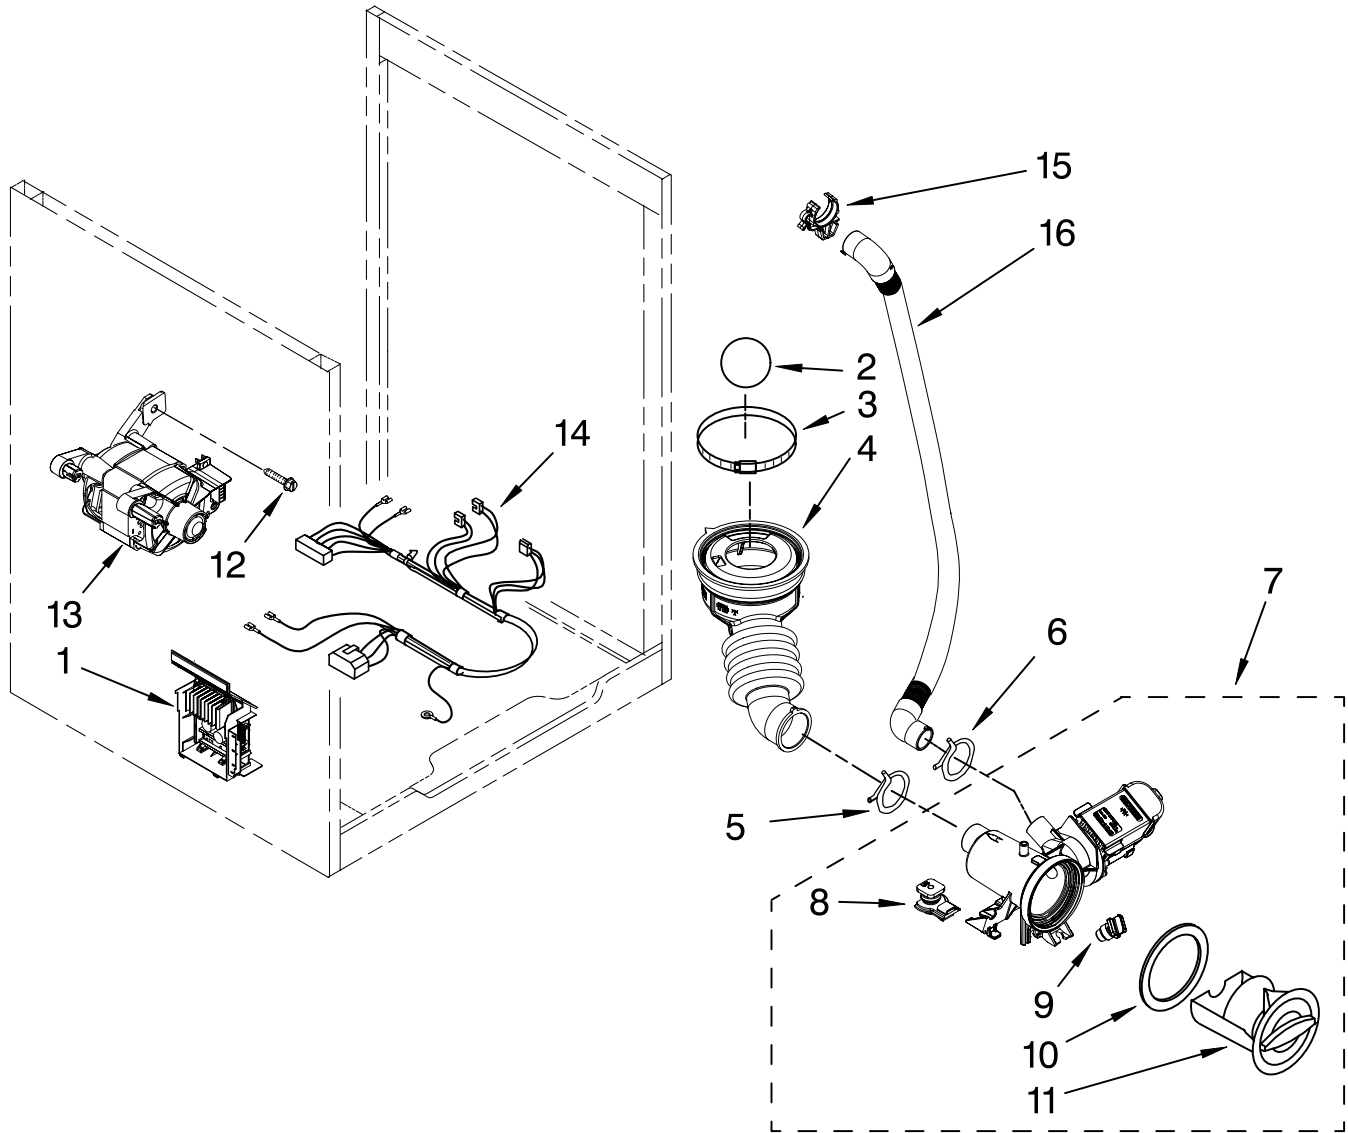

PUMP AND MOTOR PARTS

For Models: MHWE400WW01, MHWE400WR01, MHWE400WJ01
(White) (Red) (Oxide)

Illus. No.	Part No.	DESCRIPTION
1	8183196	Motor Control Unit
2	W10121657	Ball
3	8181734	Clamp
4	8181732	Hose, Tub to Pump
5	8181753	Clamp
6	8181752	Clamp
7	8182821	Pump (Complete)

Illus. No.	Part No.	DESCRIPTION
8	8182820	Grommet, Damper (Rear)
9	8182816	Grommet, Damper (Front)
10	8181736	Seal, Filter Cap
11	8183027	Cap, Filter (Includes Item 10)
12	W10128585	Bolt, Motor

Illus. No.	Part No.	DESCRIPTION
13	8182793	Motor
14	W10189680	Harness, Motor (Includes Item 23 On Page 1)
15	8182209	Retainer, Drain Hose
16	8181740	Drain Hose (Inner)

FOR ORDERING INFORMATION REFER TO PARTS PRICE LIST