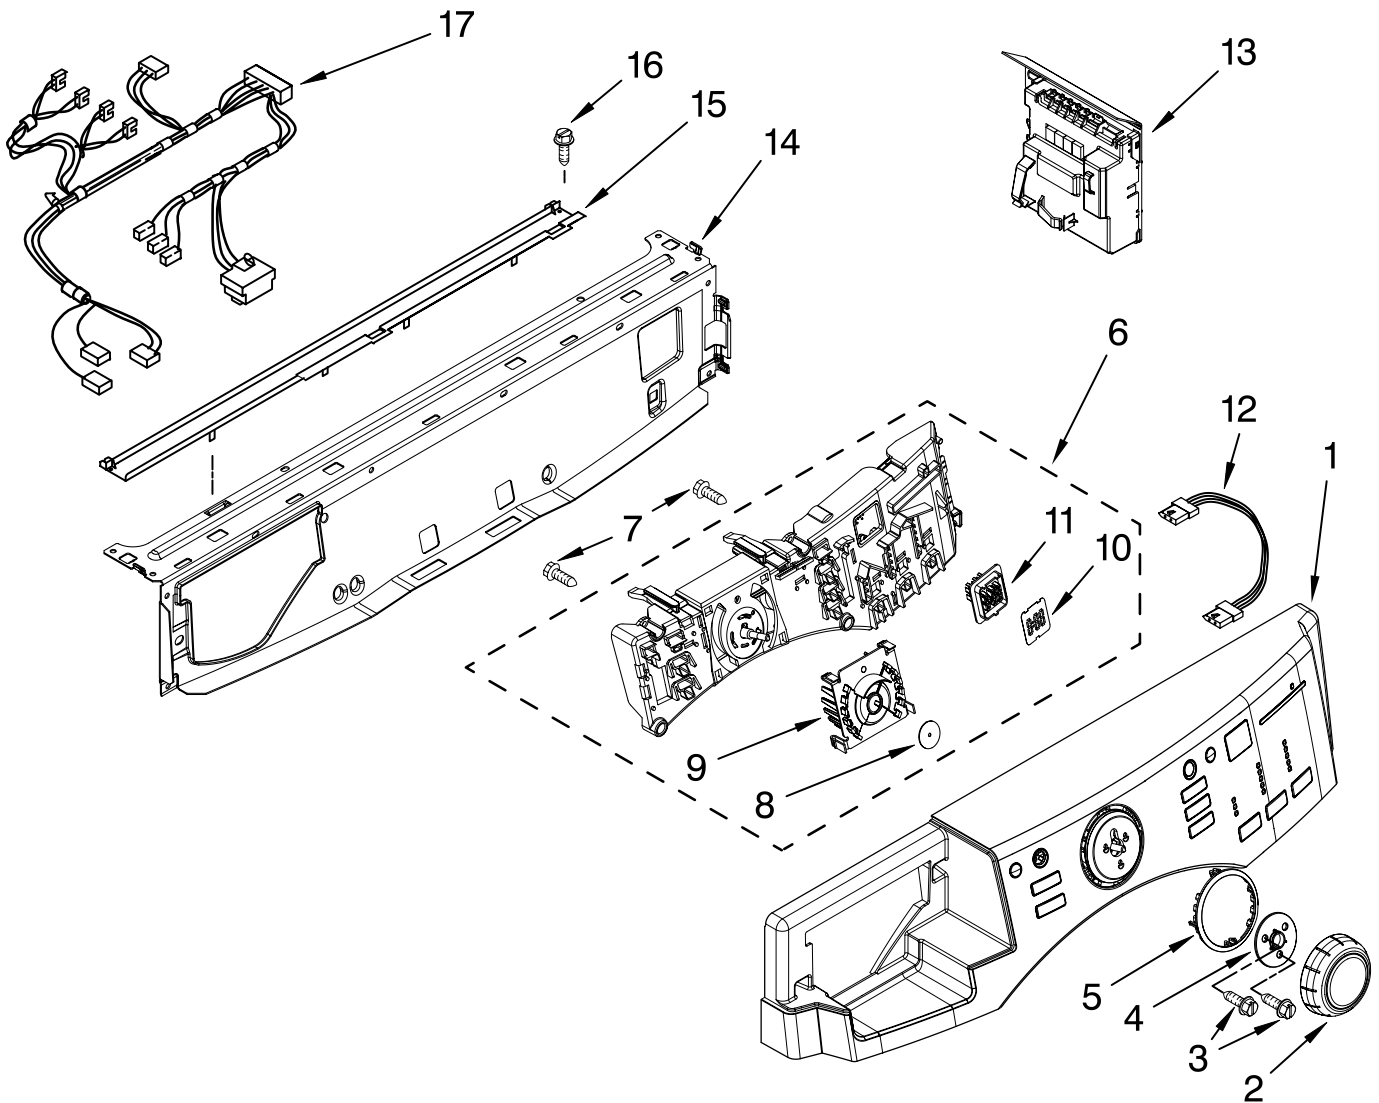

CONTROL PANEL PARTS

For Models: MHWE400WW01, MHWE400WR01, MHWE400WJ01
(White) (Red) (Oxide)

Illus. No.	Part No.	DESCRIPTION
1	W10294895 White W10294896 Red W10294897 Oxide	Panel-Control
2	W10248116	Knob, Control (Includes Item 5)
3	8181758	Screw
4	W10248117	Bushing, Knob
5	W10248122	Light Guide, Cycle

Illus. No.	Part No.	DESCRIPTION
6	W10283517	User Interface
7	8181661	Screw
8	W10248120	Seal, User Interface
9	W10248121	Light Guide-Cycle, Internal
10	W10248118	Foil-Display
11	W10248119	Light Guide-Display

Illus. No.	Part No.	DESCRIPTION
12	W10283465	Harness, Wiring (User Interface)
13	W10326458	Microcomputer, Machine Control
14	8183203	Brace, Front Top
15	8183204	Channel, Water
16	8181756	Screw
17	W10294894	Harness, Wiring (Upper Main)

FOR ORDERING INFORMATION REFER TO PARTS PRICE LIST