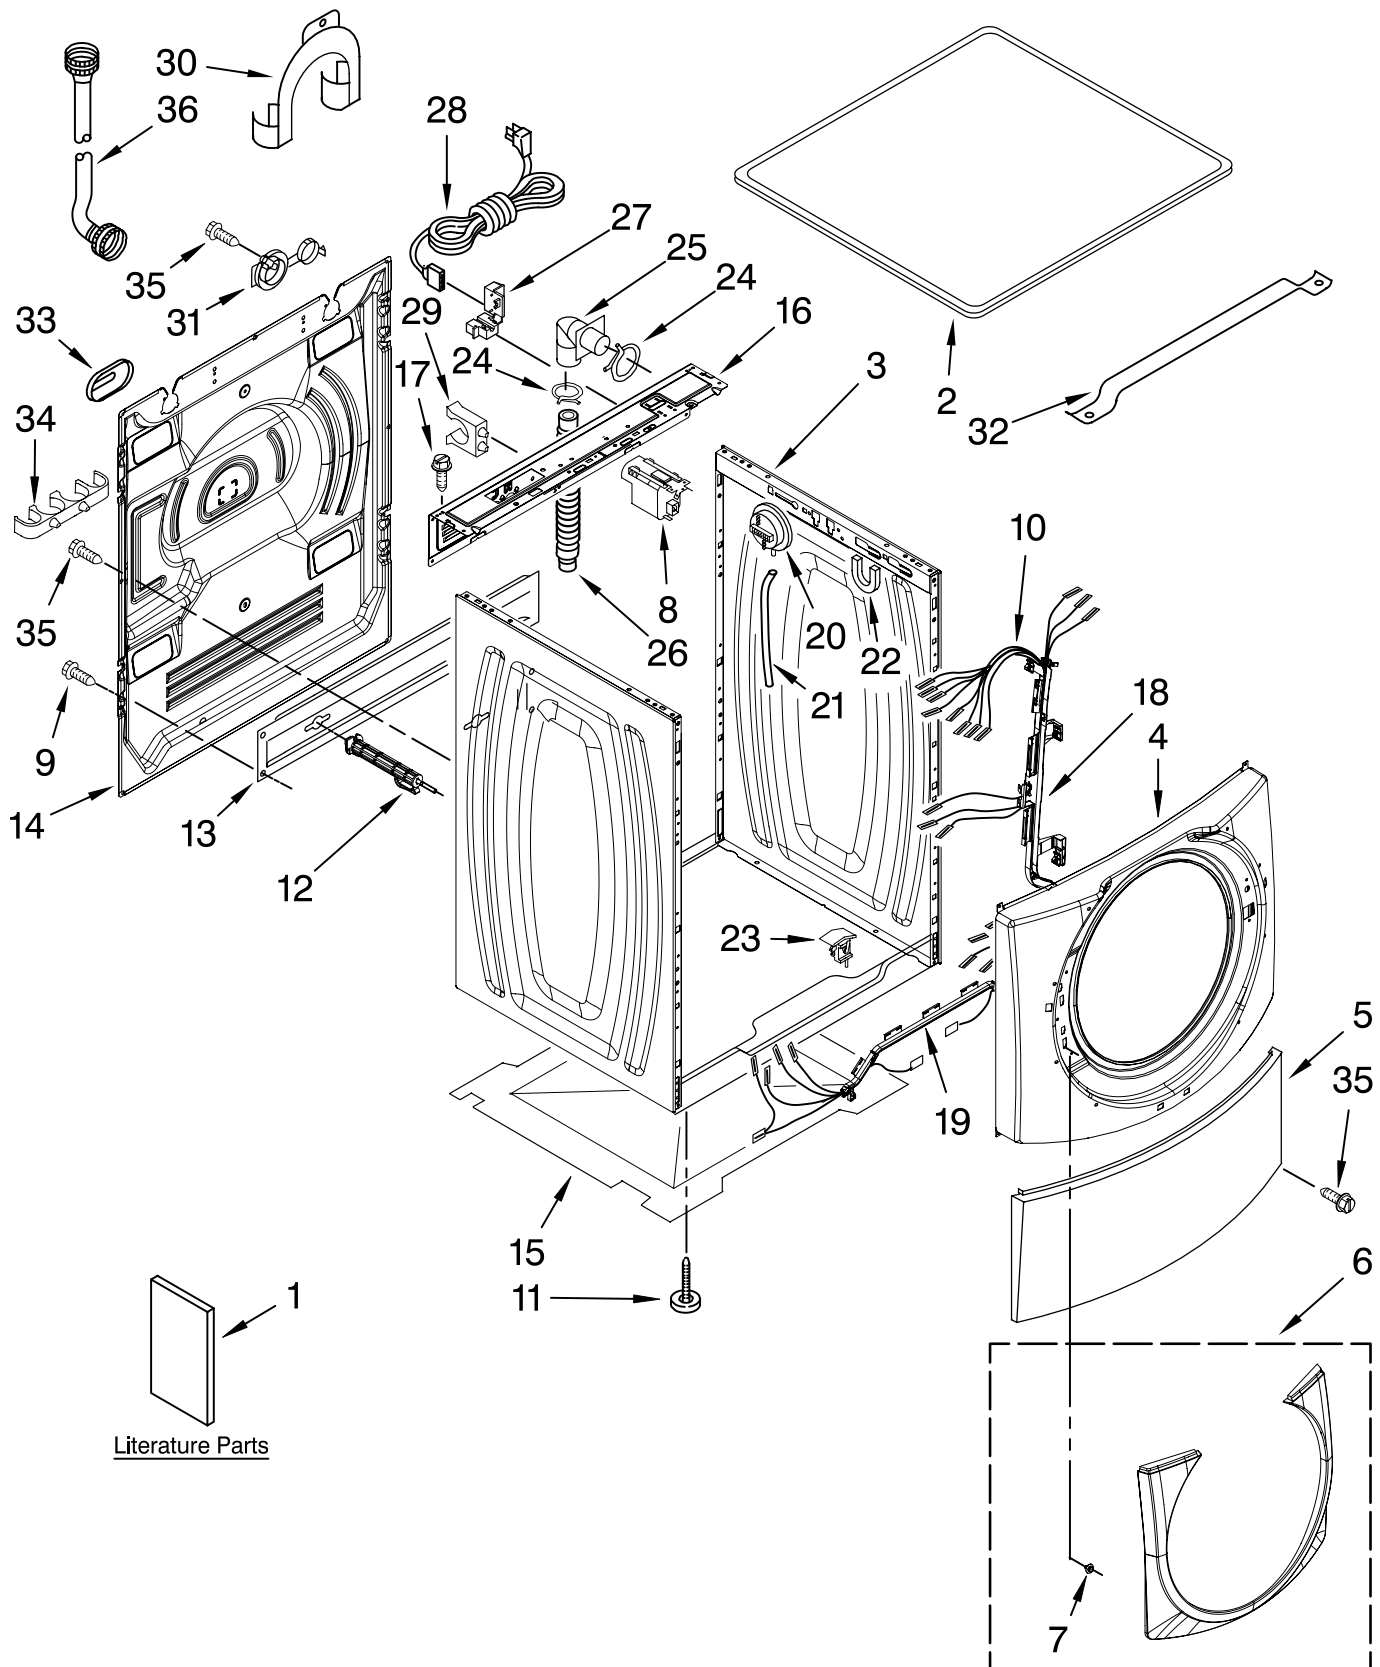

TOP AND CABINET PARTS

For Models: MHWE400WW01, MHWE400WR01, MHWE400WJ01
(White) (Red) (Oxide)

AUTOMATIC
WASHER

FOR ORDERING INFORMATION REFER TO PARTS PRICE LIST