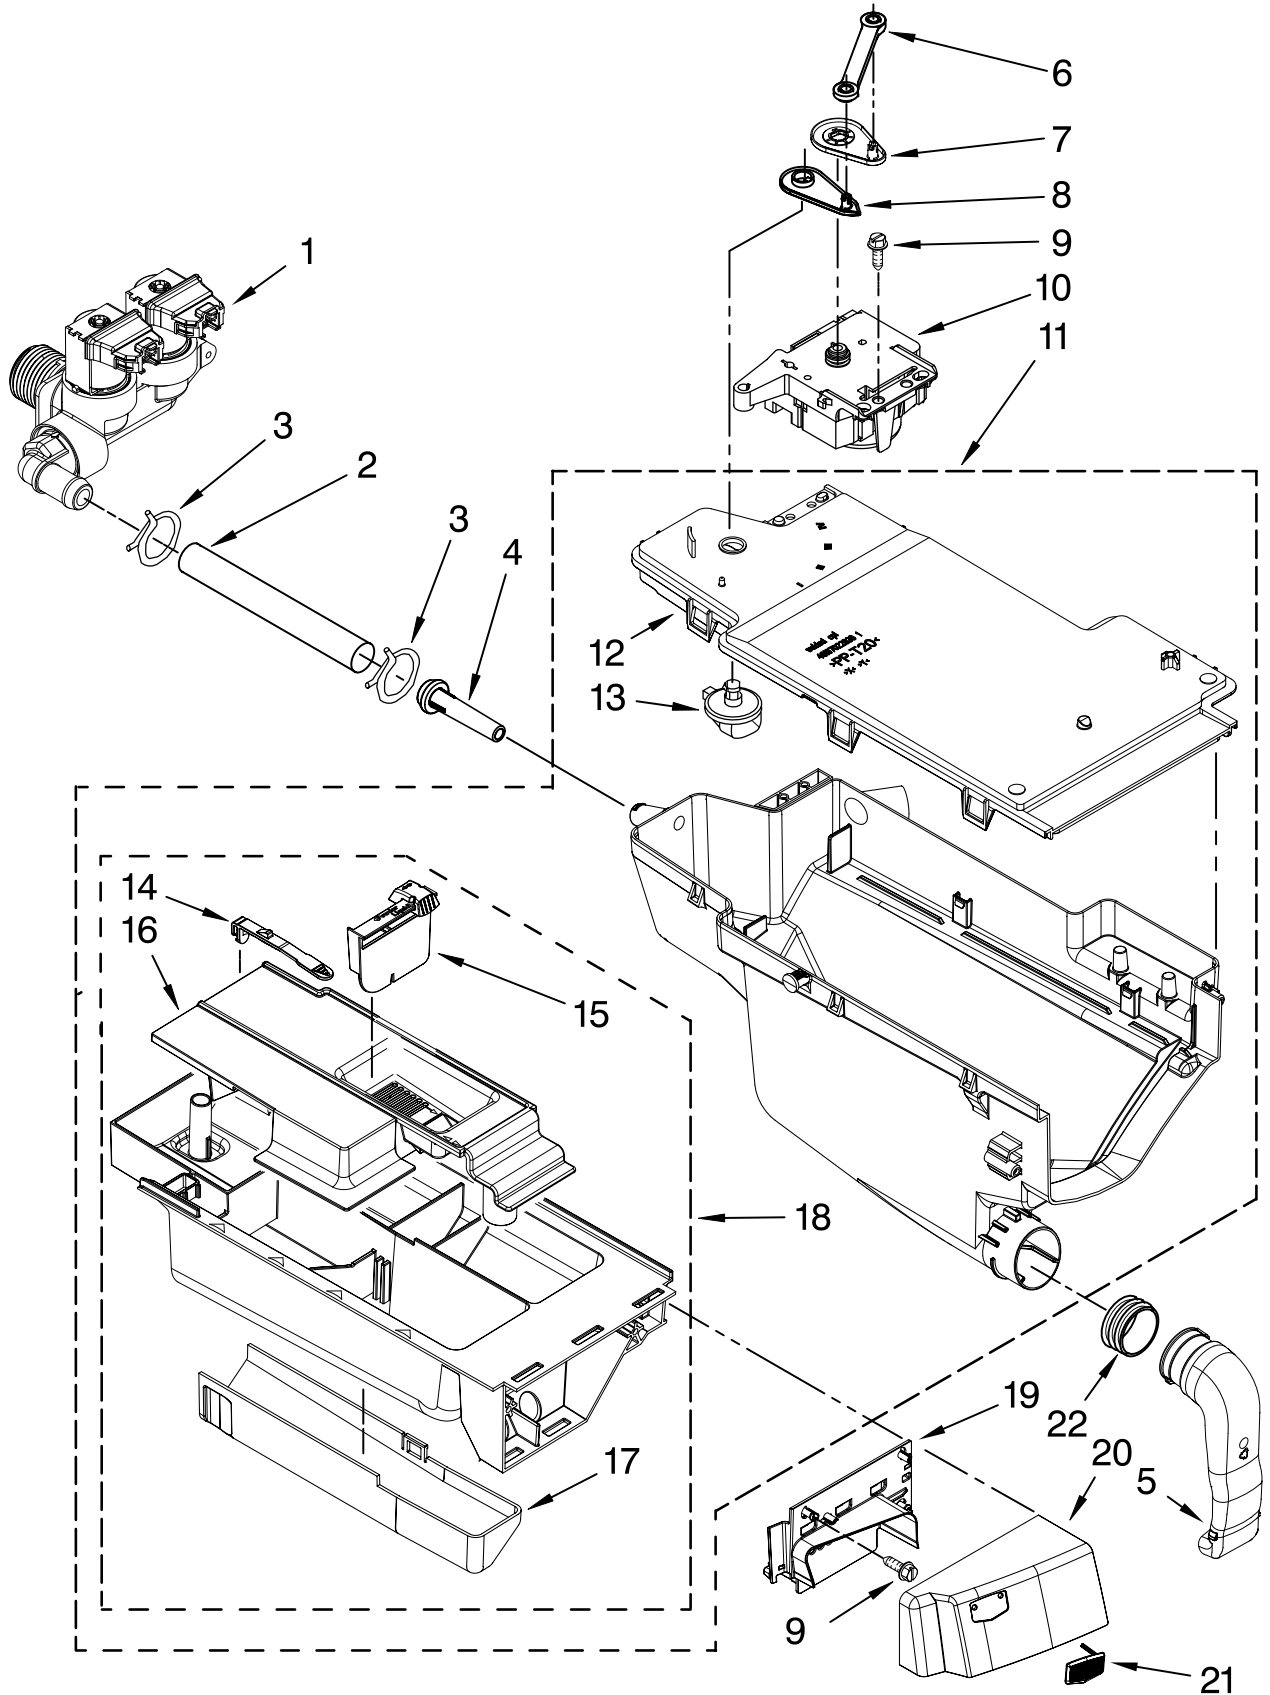

DISPENSER PARTS

For Models: MHWE400WW01, MHWE400WR01, MHWE400WJ01
(White) (Red) (Oxide)

FOR ORDERING INFORMATION REFER TO PARTS PRICE LIST

DISPENSER PARTS

For Models: MHWE400WW01, MHWE400WR01, MHWE400WJ01
(White) (Red) (Oxide)

Illus. No.	Part No.	DESCRIPTION
1	W10289387	Valve, Inlet
2	W10291582	Hose, Inlet Valve To Dispenser
3	8181751	Clamp, Hose
4	8183181	Nozzle, Inlet
5	8181718	Tube, Dispenser To Bellow
6	8183183	Lever, Water Distribution
7	8183184	Cam, Actuator
8	W10161052	Lever, Connection
9	8181661	Screw
10	W10283468	Actuator
11	W10157886	Dispenser, Complete (Includes Item 8)
12	W10164400	Plate, Distribution
13	8181712	Nozzle, Distribution
14	8181721	Hook, Drawer
15	W10121596	Separator, With Selection Slider
16	W10121598	Syphon, Bleach/Softener
17	8183179	Cover, Detergent Drawer
18	8183173	Drawer, Detergent (Complete)
19		Bracket, Handle Fixation
	W10248111	White
	W10289412	Red
	W10289408	Oxide
20		Handle, Drawer (Includes Items 19 & 21)
	W10294899	White
	W10294900	Red
	W10294903	Oxide
21	W10248108	Medallion
22	8181747	Seal