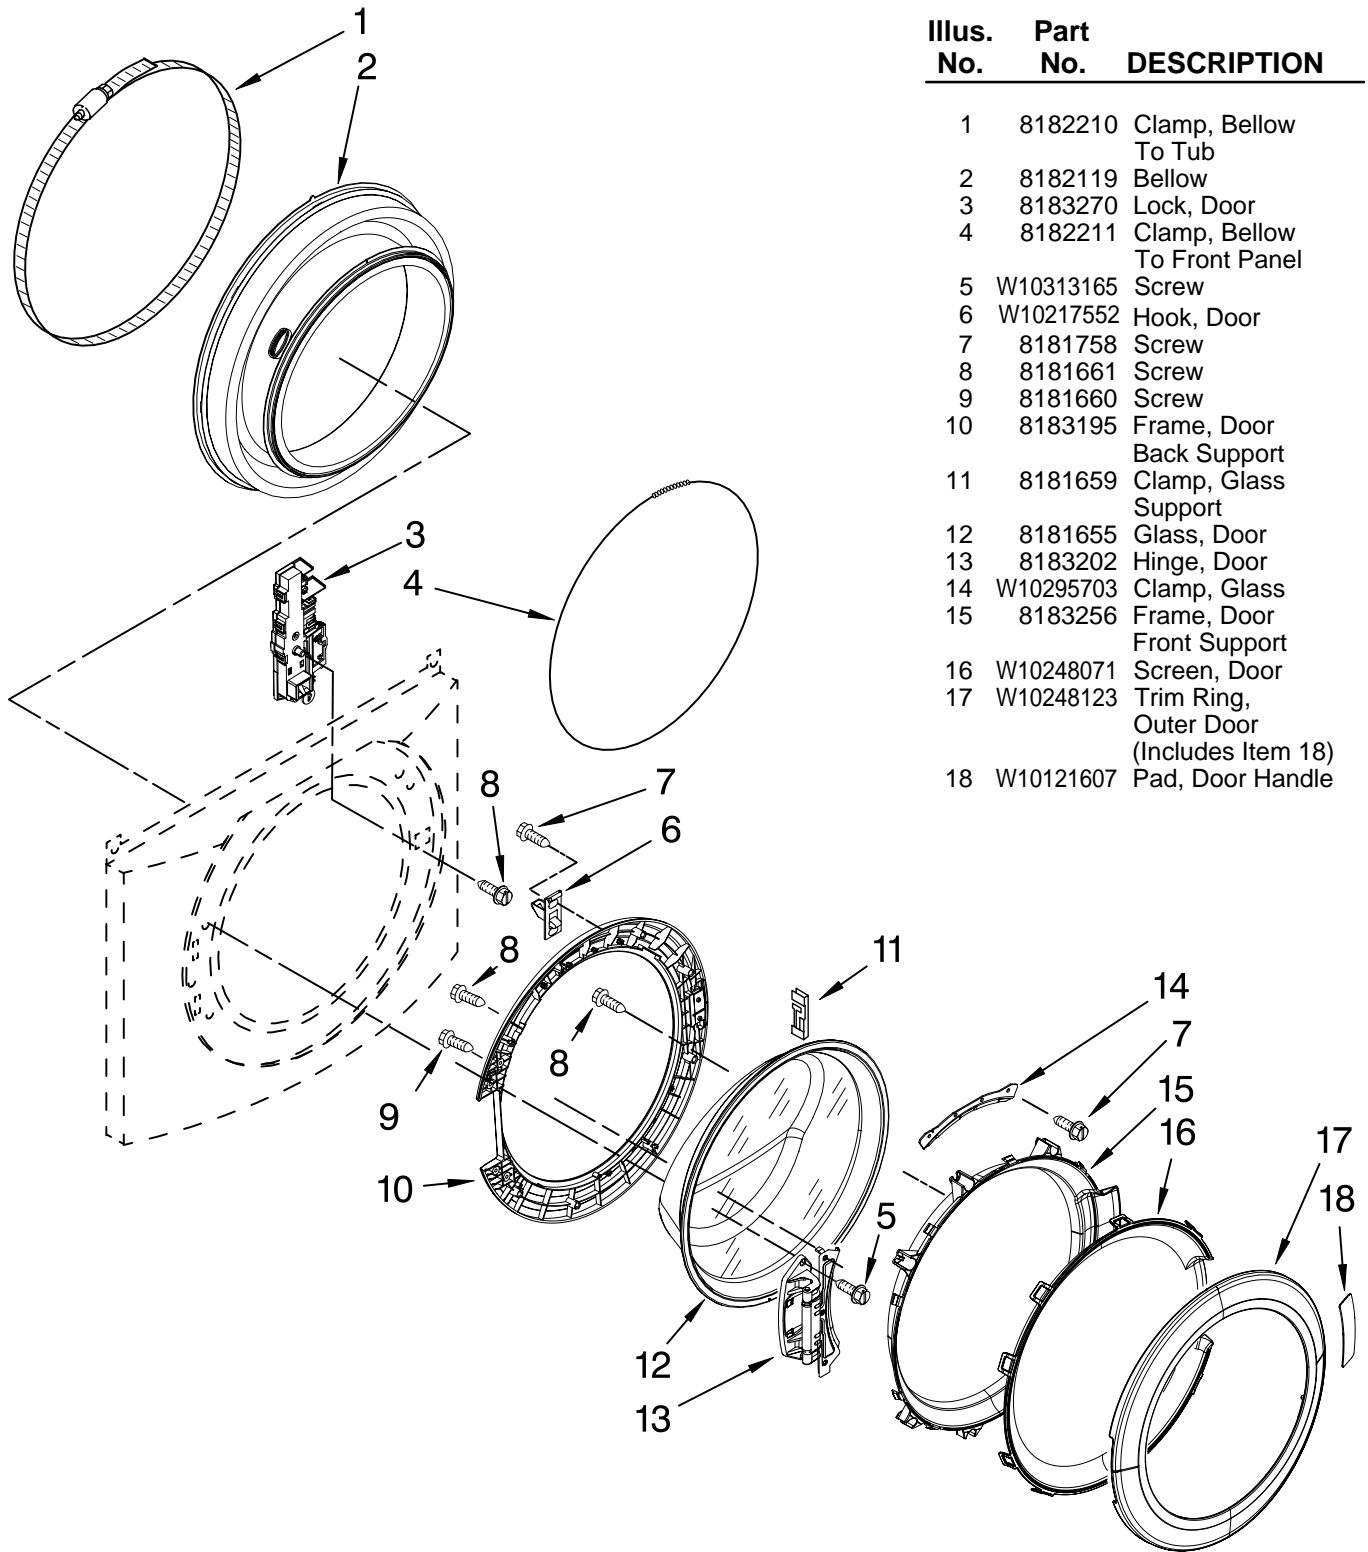

DOOR AND LATCH PARTS

For Models: MHWE400WW01, MHWE400WR01, MHWE400WJ01
(White) (Red) (Oxide)

Illus. No.	Part No.	DESCRIPTION
1	8182210	Clamp, Bellow To Tub
2	8182119	Bellow
3	8183270	Lock, Door
4	8182211	Clamp, Bellow To Front Panel
5	W10313165	Screw
6	W10217552	Hook, Door
7	8181758	Screw
8	8181661	Screw
9	8181660	Screw
10	8183195	Frame, Door Back Support
11	8181659	Clamp, Glass Support
12	8181655	Glass, Door
13	8183202	Hinge, Door
14	W10295703	Clamp, Glass
15	8183256	Frame, Door Front Support
16	W10248071	Screen, Door
17	W10248123	Trim Ring, Outer Door (Includes Item 18)
18	W10121607	Pad, Door Handle

FOR ORDERING INFORMATION REFER TO PARTS PRICE LIST