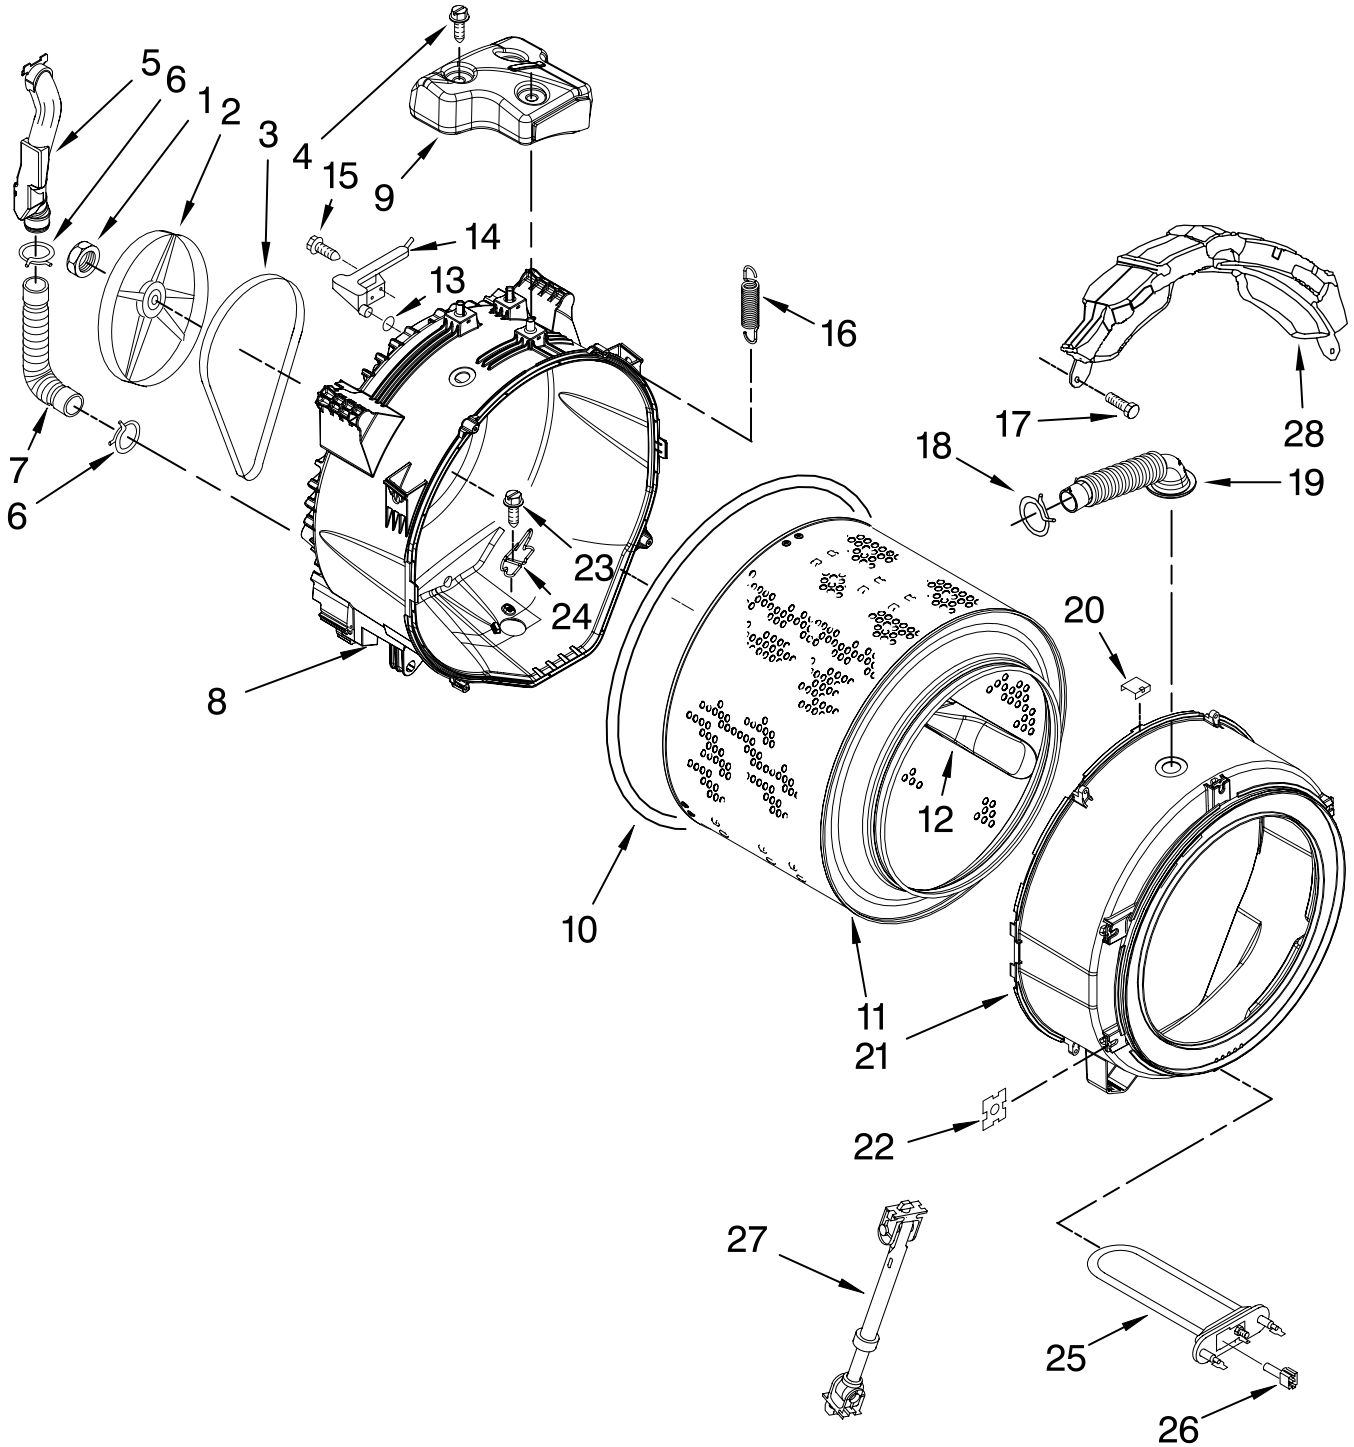

TUB AND BASKET PARTS

For Models: MHWE400WW01, MHWE400WR01, MHWE400WJ01
(White) (Red) (Oxide)

FOR ORDERING INFORMATION REFER TO PARTS PRICE LIST

TUB AND BASKET PARTS

For Models: MHWE400WW01, MHWE400WR01, MHWE400WJ01
(White) (Red) (Oxide)

Illus. No.	Part No.	DESCRIPTION
1	W10283361	Nut, Pulley
2	8182650	Pulley
3	W10248068	Belt
4	W10283359	Screw, Rear Counterweight
5	W10253670	Pipe, Ventilation
6	W10208156	Clamp
7	8181743	Hose, Exhaust
8	W10283358	Tub, Rear (Includes Items 10, 22, 23 & 24)
9	W10326456	Counterweight, Rear
10	8181673	Gasket, Tub
11	W10283352	Basket
12	W10283356	Baffle, Tub
13	W10250553	O-Ring
14	8181731	Airtrap
15	8181785	Screw
16	8182814	Spring, Suspension (Set Of 2)
17	8181647	Bolt, Front Counterweight
18	8181742	Clamp, Hose
19	8183187	Hose, Exhaust
20	8181667	Clamp, Tub
21	8182312	Tub, Front (Includes Items 10 & 22)
22	8182512	Nut, Push-In
23	8182214	Screw
24	W10250572	Bracket, Heater Support
25	8182666	Element, Heating
26	8181705	NTC
27	8182812	Shock Absorber
28	W10326457	Counterweight, Front

FOR ORDERING INFORMATION REFER TO PARTS PRICE LIST