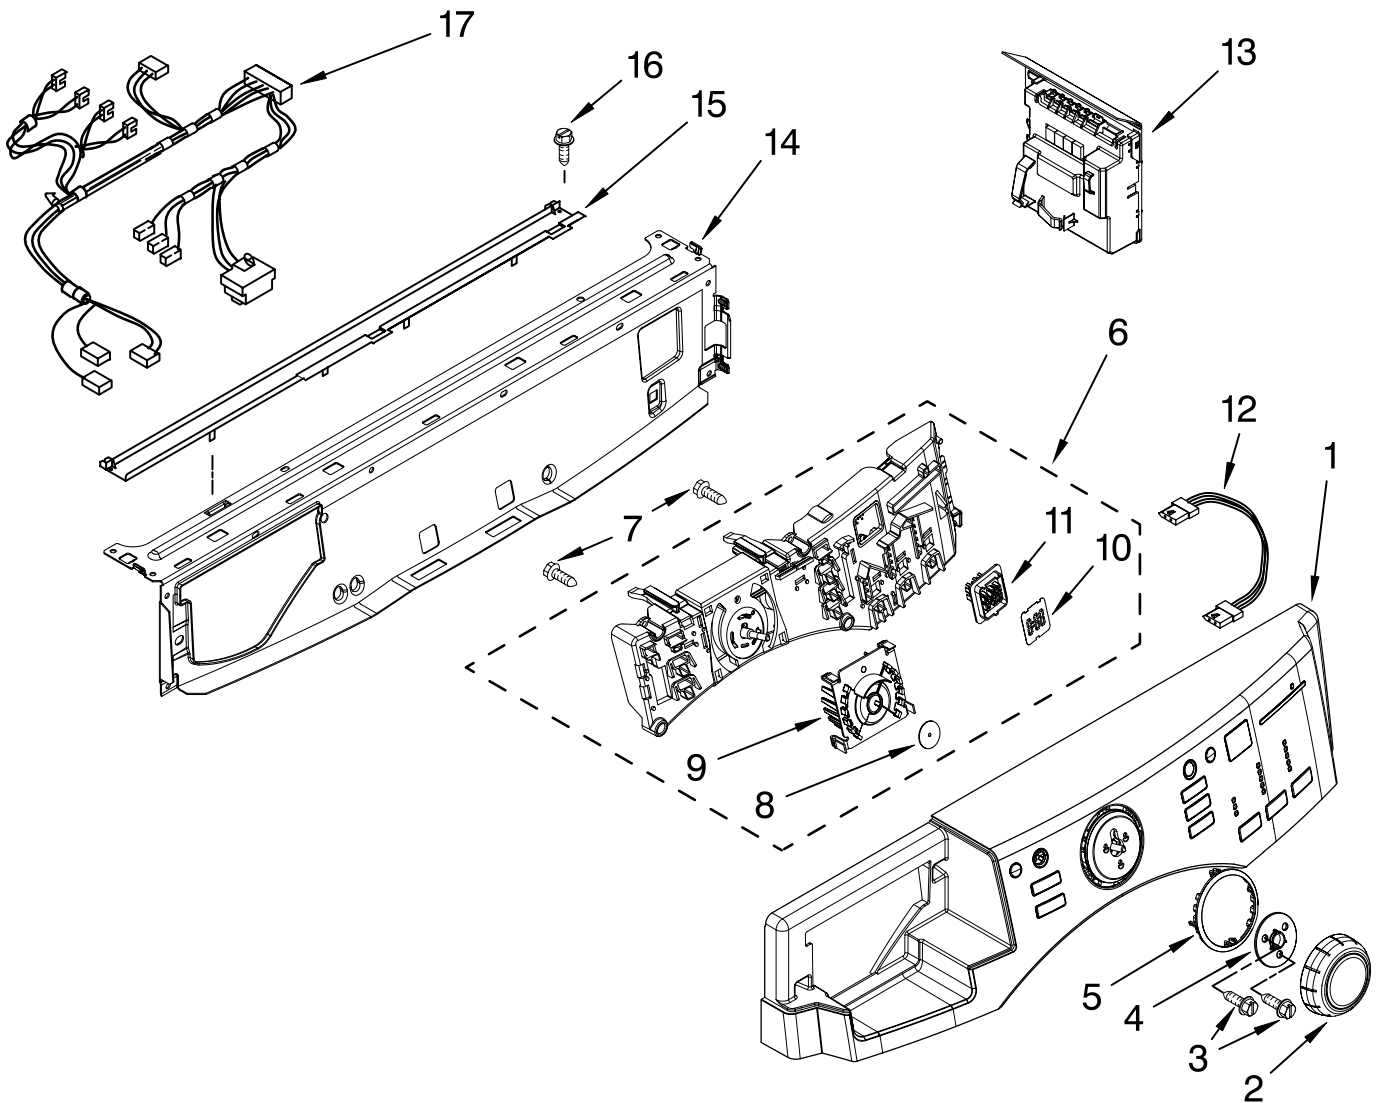

CONTROL PANEL PARTS

For Models: MHWE400WW00, MHWE400WR00, MHWE400WJ00
(White) (Red) (Oxide)

Illus. No.	Part No.	DESCRIPTION
1	W10294895	Panel-Control White
	W10294896	Red
	W10294897	Oxide
2	W10248116	Knob, Control (Includes Item 5)
3	8181758	Screw
4	W10248117	Bushing, Knob
5	W10248122	Light Guide, Cycle

Illus. No.	Part No.	DESCRIPTION
6	W10283517	User Interface
7	8181661	Screw
8	W10248120	Seal, User Interface
9	W10248121	Light Guide-Cycle, Internal
10	W10248118	Foil-Display
11	W10248119	Light Guide-Display

Illus. No.	Part No.	DESCRIPTION
12	W10283465	Harness, Wiring (User Interface)
13	W10283520	Microcomputer, Machine Control
14	8183203	Brace, Front Top
15	8183204	Channel, Water
16	8181756	Screw
17	W10294894	Harness, Wiring (Upper Main)

FOR ORDERING INFORMATION REFER TO PARTS PRICE LIST