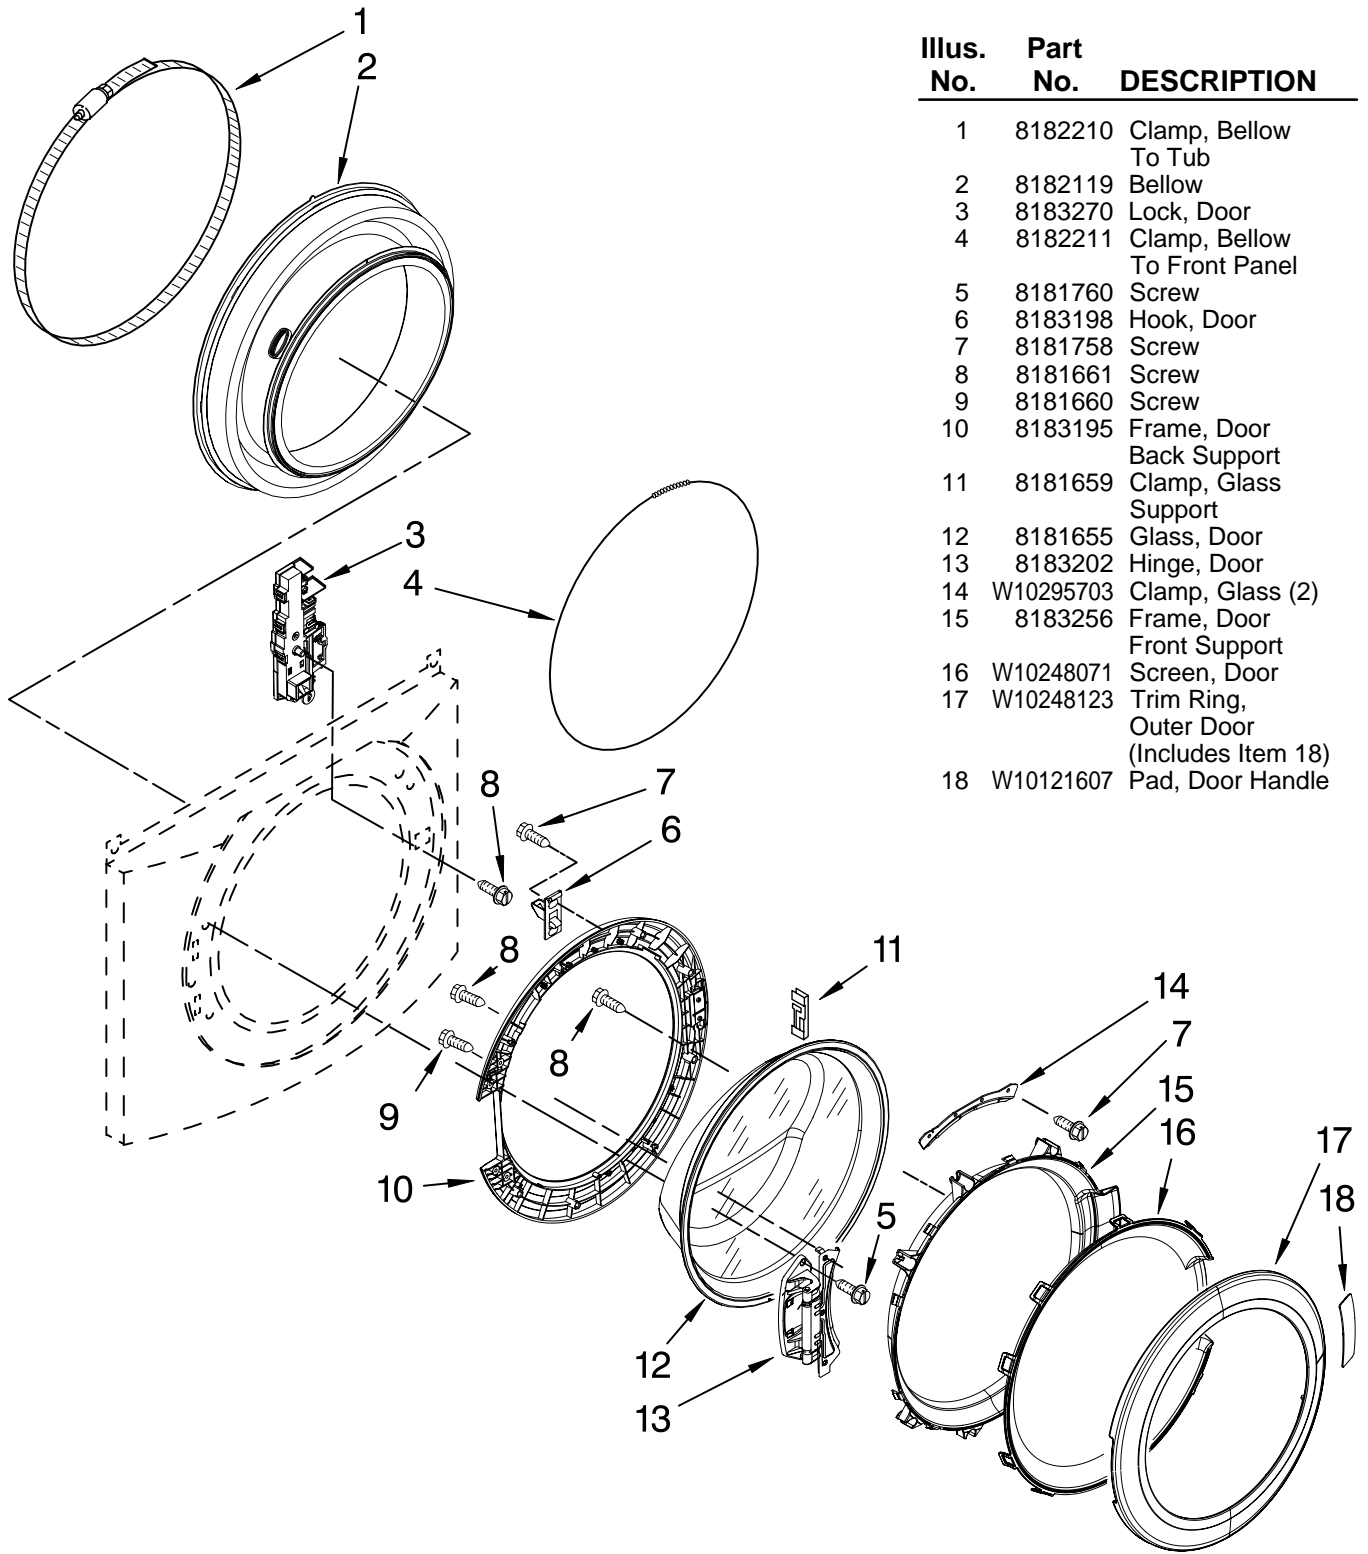

DOOR AND LATCH PARTS

For Models: MHWE400WW00, MHWE400WR00, MHWE400WJ00
(White) (Red) (Oxide)

Illus. No.	Part No.	DESCRIPTION
1	8182210	Clamp, Bellow To Tub
2	8182119	Bellow
3	8183270	Lock, Door
4	8182211	Clamp, Bellow To Front Panel
5	8181760	Screw
6	8183198	Hook, Door
7	8181758	Screw
8	8181661	Screw
9	8181660	Screw
10	8183195	Frame, Door Back Support
11	8181659	Clamp, Glass Support
12	8181655	Glass, Door
13	8183202	Hinge, Door
14	W10295703	Clamp, Glass (2)
15	8183256	Frame, Door Front Support
16	W10248071	Screen, Door
17	W10248123	Trim Ring, Outer Door (Includes Item 18)
18	W10121607	Pad, Door Handle

FOR ORDERING INFORMATION REFER TO PARTS PRICE LIST