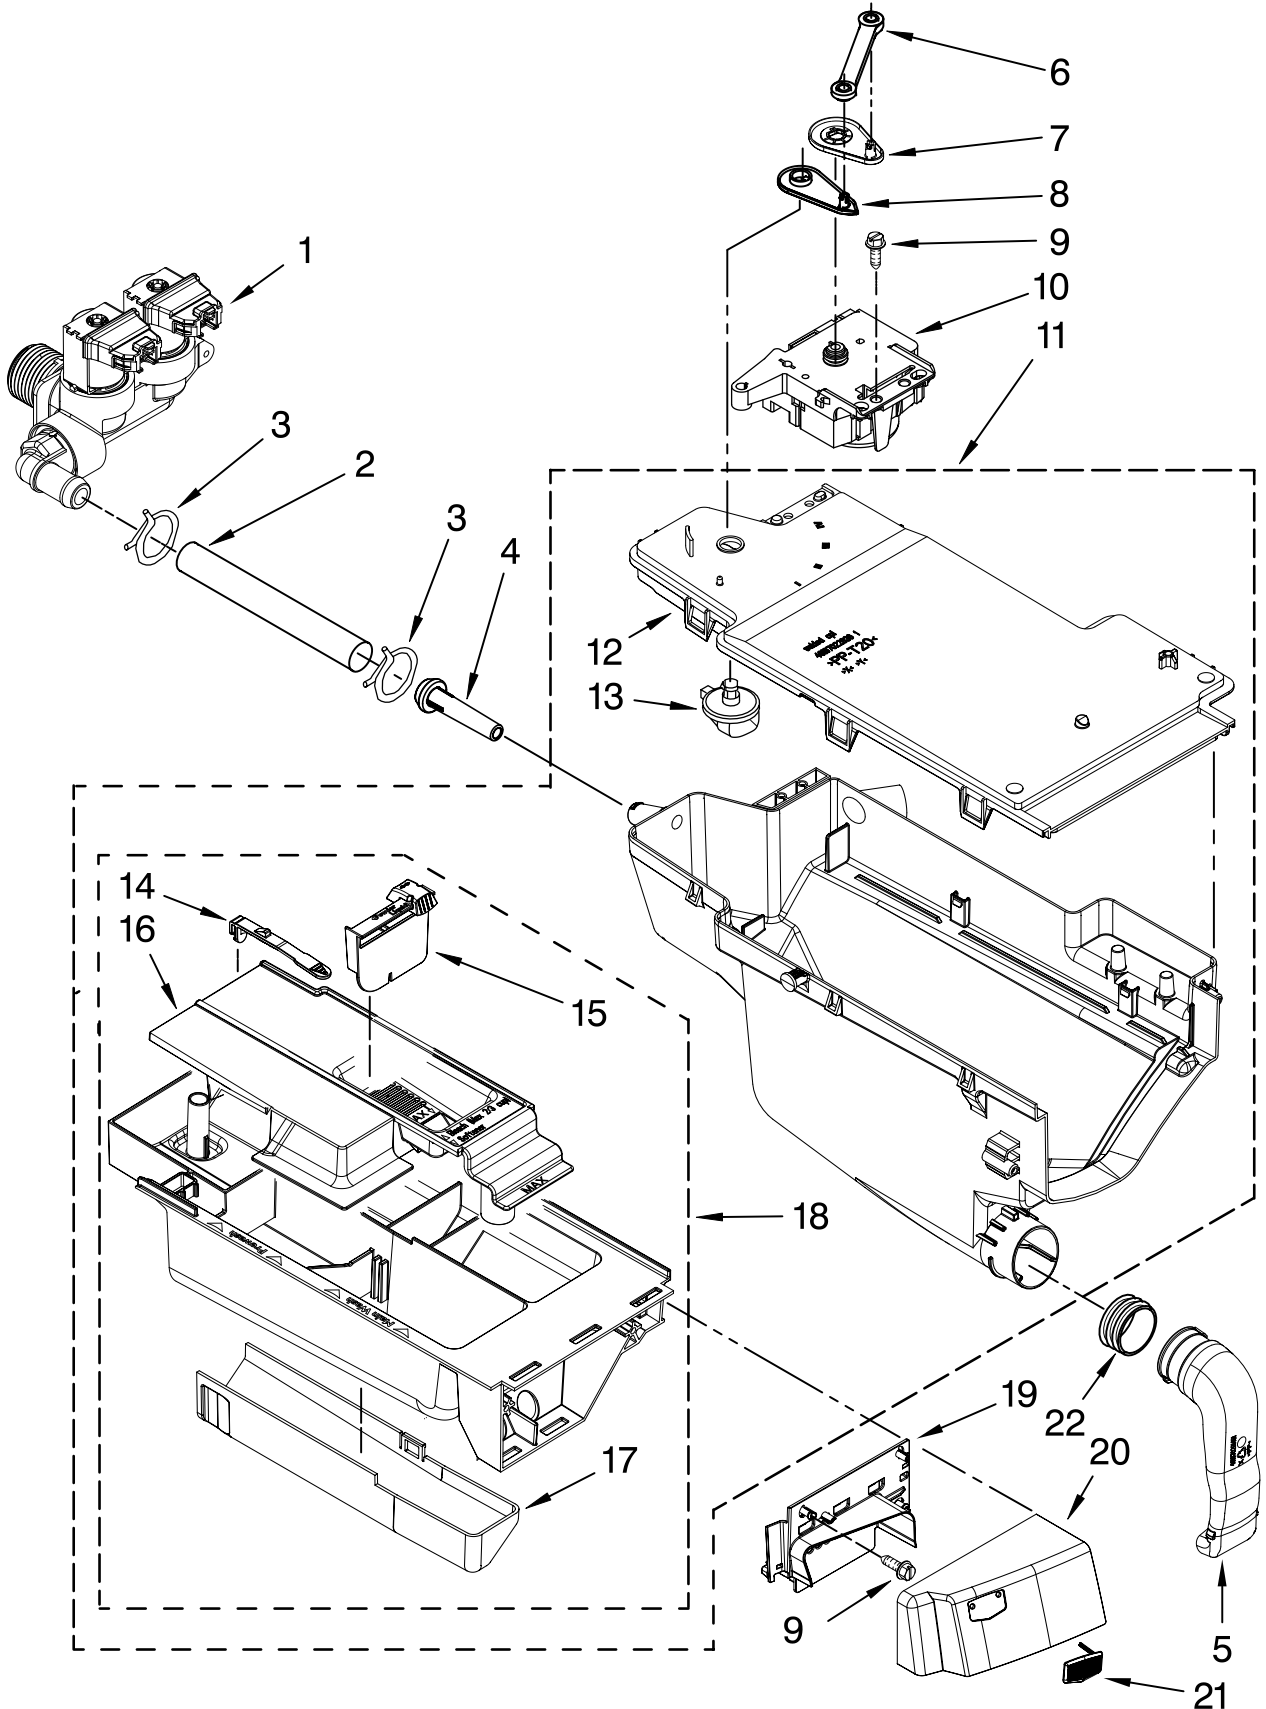

DISPENSER PARTS

For Models: MHWE400WW00, MHWE400WR00, MHWE400WJ00
(White) (Red) (Oxide)

FOR ORDERING INFORMATION REFER TO PARTS PRICE LIST

DISPENSER PARTS

For Models: MHWE400WW00, MHWE400WR00, MHWE400WJ00
(White) (Red) (Oxide)

Illus. No.	Part No.	DESCRIPTION
1	W10289387	Valve, Inlet
2	W10291582	Hose, Inlet Valve To Dispenser
3	8181751	Clamp, Hose
4	8183181	Nozzle, Inlet
5	8181718	Tube, Dispenser To Bellow
6	8183183	Lever, Water Distribution
7	8183184	Cam, Actuator
8	W10161052	Lever, Connection
9	8181661	Screw
10	W10283468	Actuator
11	W10157886	Dispenser, Complete (Includes Item 8)
12	W10164400	Plate, Distribution
13	8181712	Nozzle, Distribution
14	8181721	Hook, Drawer
15	W10121596	Separator, With Selection Slider
16	W10121598	Syphon, Bleach/Softener
17	8183179	Cover, Detergent Drawer
18	8183173	Drawer, Detergent (Complete)
19		Bracket, Handle Fixation
	W10248111	White
	W10289412	Red
	W10289408	Oxide
20		Handle, Drawer (Includes Items 19 & 21)
	W10294899	White
	W10294900	Red
	W10294903	Oxide
21	W10248108	Medallion
22	8181747	Seal