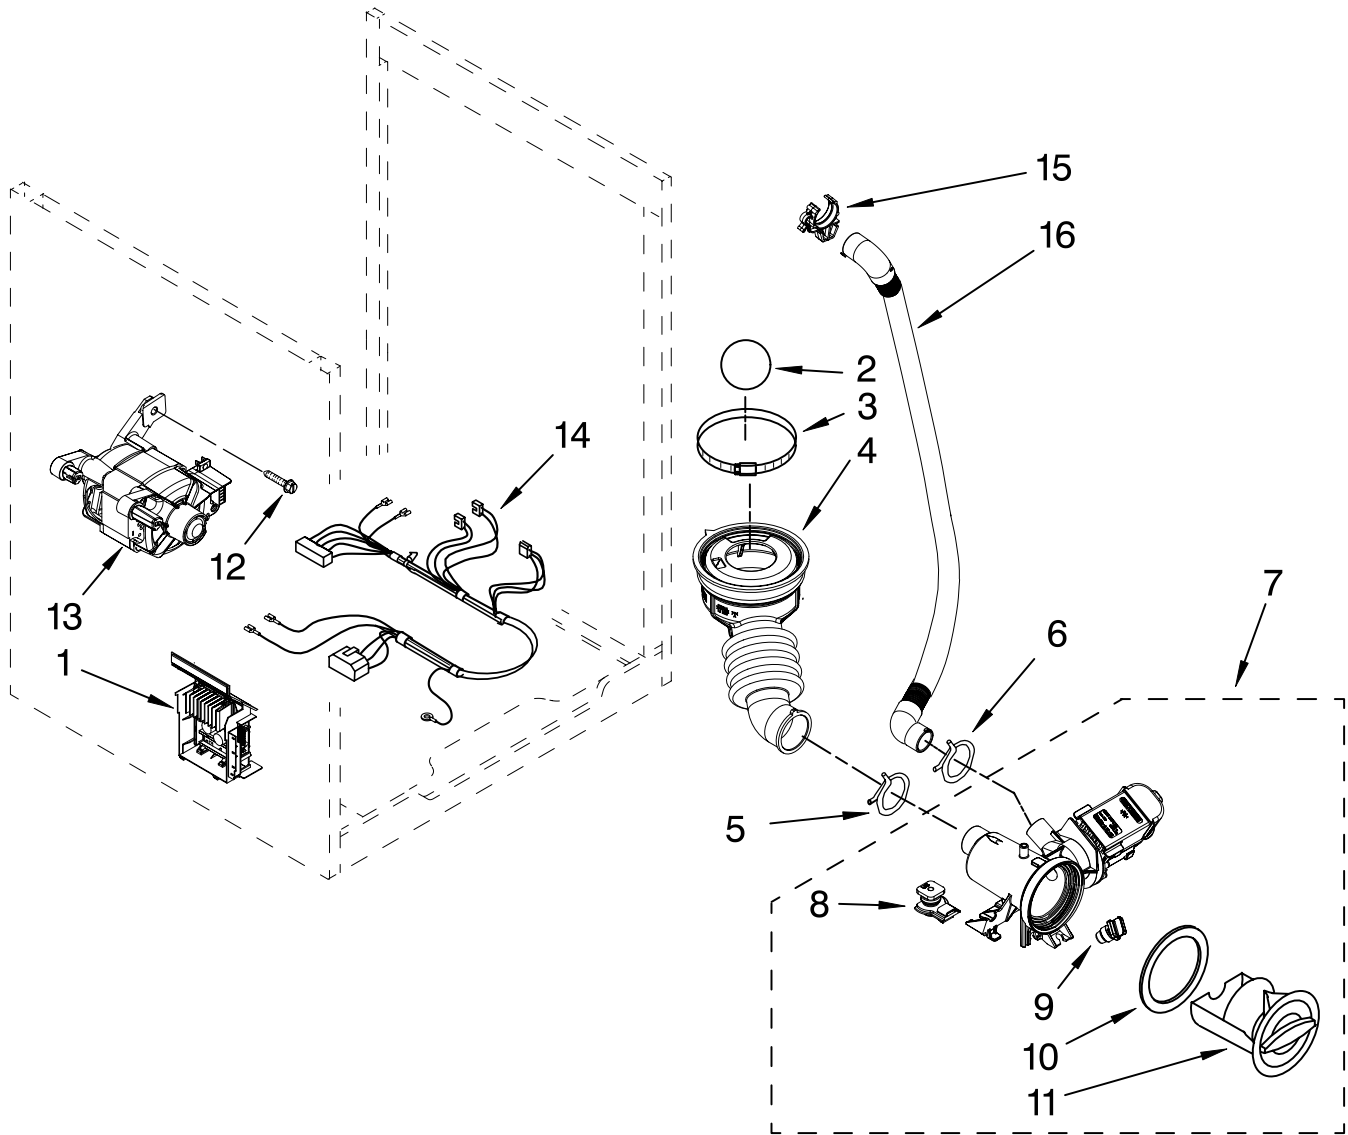

Illus. No.	Part No.	DESCRIPTION
1	W10283361	Nut, Pulley
2	8182650	Pulley
3	W10248068	Belt
4	W10283359	Screw, Rear Counterweight (3)
5	W10253670	Pipe, Ventilation
6	W10208156	Clamp
7	8181743	Hose, Exhaust
8	W10283358	Tub, Rear (Includes Items 10, 22, 23 & 24)
9	W10283355	Counterweight, Rear
10	8181673	Gasket, Tub
11	W10283352	Basket
12	W10283356	Baffle, Tub
13	W10250553	O-Ring
14	8181731	Airtrap
15	8181785	Screw
16	8182814	Spring, Suspension
17	8181647	Bolt, Front Counterweight (3)
18	8181742	Clamp, Hose
19	8183187	Hose, Exhaust
20	8181667	Clamp, Tub
21	8182312	Tub, Front (Includes Items 10 & 22)
22	8182512	Nut, Push-In
23	8182214	Screw
24	W10250572	Bracket, Heater Support
25	8182666	Element, Heating
26	8181705	NTC
27	8182812	Shock Absorber (4)
28	8181645	Counterweight, Front

PUMP AND MOTOR PARTS

For Models: MHWE400WW00, MHWE400WR00, MHWE400WJ00
(White) (Red) (Oxide)

Illus. No.	Part No.	DESCRIPTION
1	8183196	Motor Control Unit
2	W10121657	Ball
3	8181734	Clamp
4	8181732	Hose, Tub to Pump
5	8181753	Clamp
6	8181752	Clamp
7	8182821	Pump (Complete)