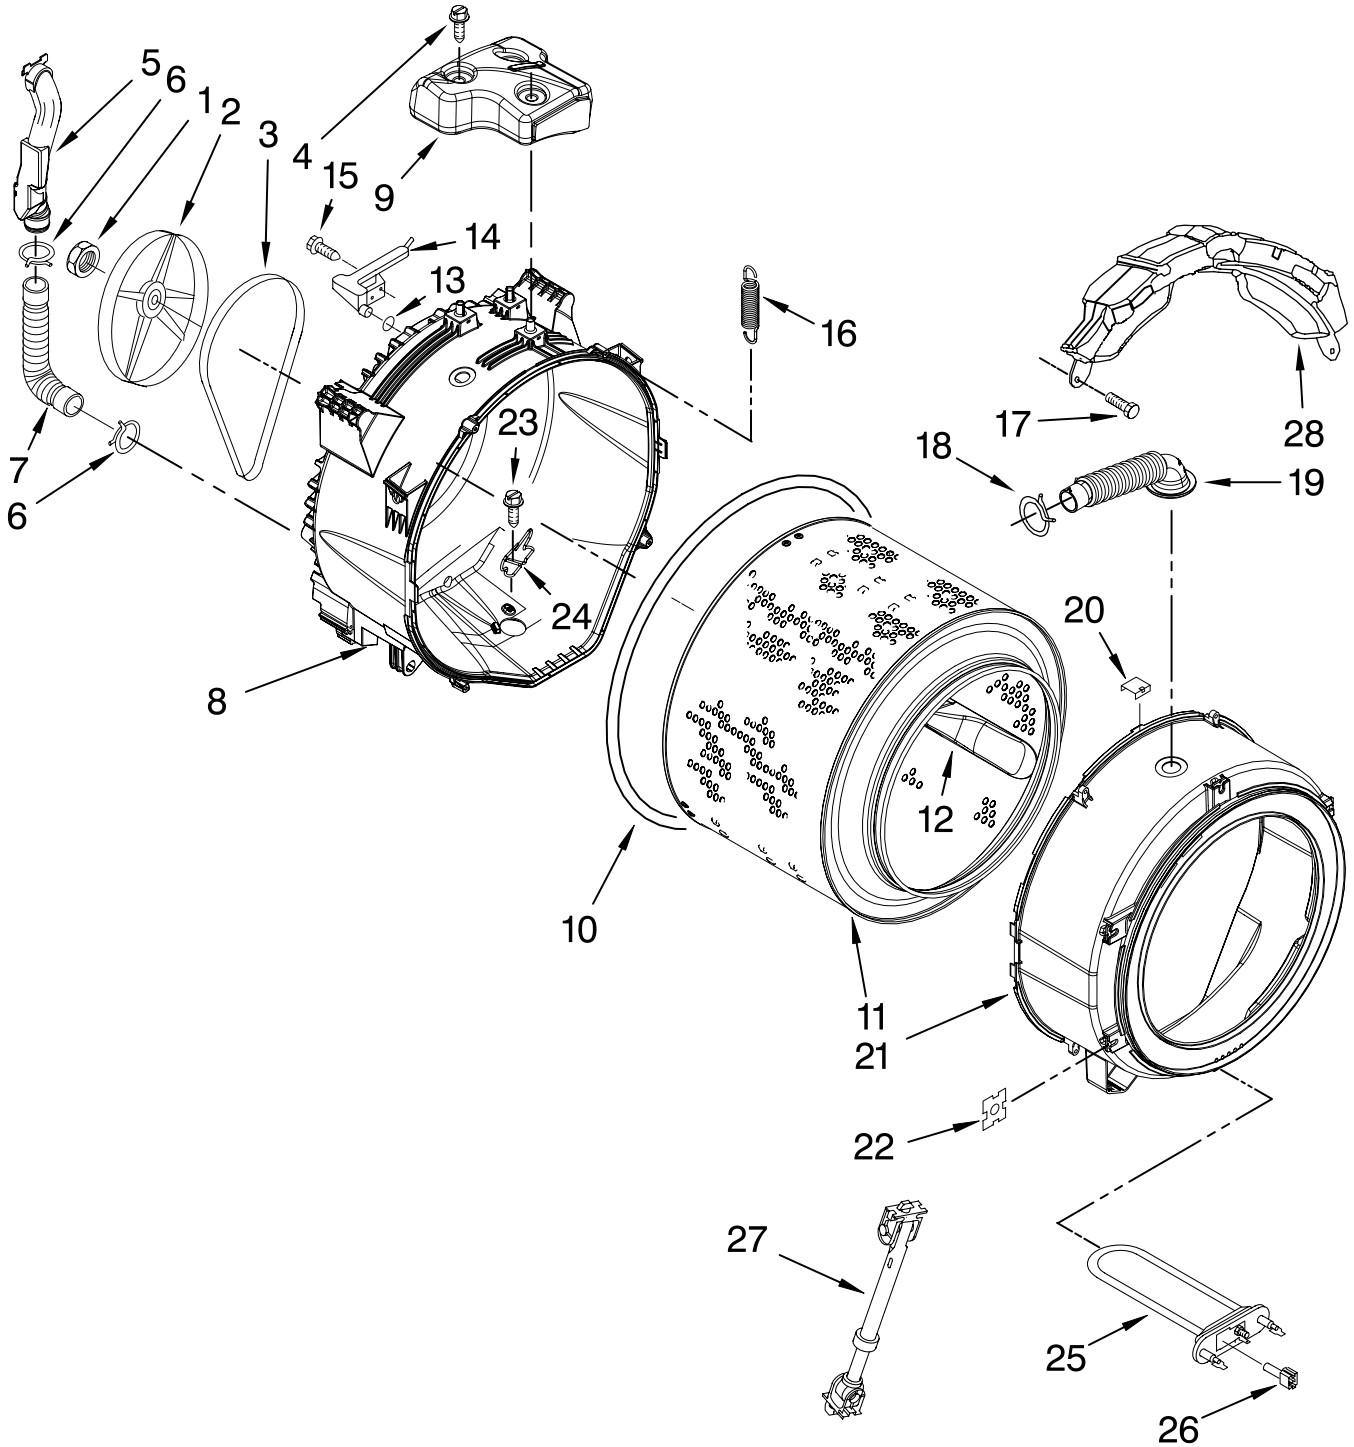

TUB AND BASKET PARTS

For Models: MHWE400WW00, MHWE400WR00, MHWE400WJ00
(White) (Red) (Oxide)

FOR ORDERING INFORMATION REFER TO PARTS PRICE LIST

TUB AND BASKET PARTS

For Models: MHWE400WW00, MHWE400WR00, MHWE400WJ00
(White) (Red) (Oxide)

Illus. No.	Part No.	DESCRIPTION
1	W10283361	Nut, Pulley
2	8182650	Pulley
3	W10248068	Belt
4	W10283359	Screw, Rear Counterweight (3)
5	W10253670	Pipe, Ventilation
6	W10208156	Clamp
7	8181743	Hose, Exhaust
8	W10283358	Tub, Rear (Includes Items 10, 22, 23 & 24)
9	W10283355	Counterweight, Rear
10	8181673	Gasket, Tub
11	W10283352	Basket
12	W10283356	Baffle, Tub
13	W10250553	O-Ring
14	8181731	Airtrap
15	8181785	Screw
16	8182814	Spring, Suspension
17	8181647	Bolt, Front Counterweight (3)
18	8181742	Clamp, Hose
19	8183187	Hose, Exhaust
20	8181667	Clamp, Tub
21	8182312	Tub, Front (Includes Items 10 & 22)
22	8182512	Nut, Push-In
23	8182214	Screw
24	W10250572	Bracket, Heater Support
25	8182666	Element, Heating
26	8181705	NTC
27	8182812	Shock Absorber (4)
28	8181645	Counterweight, Front