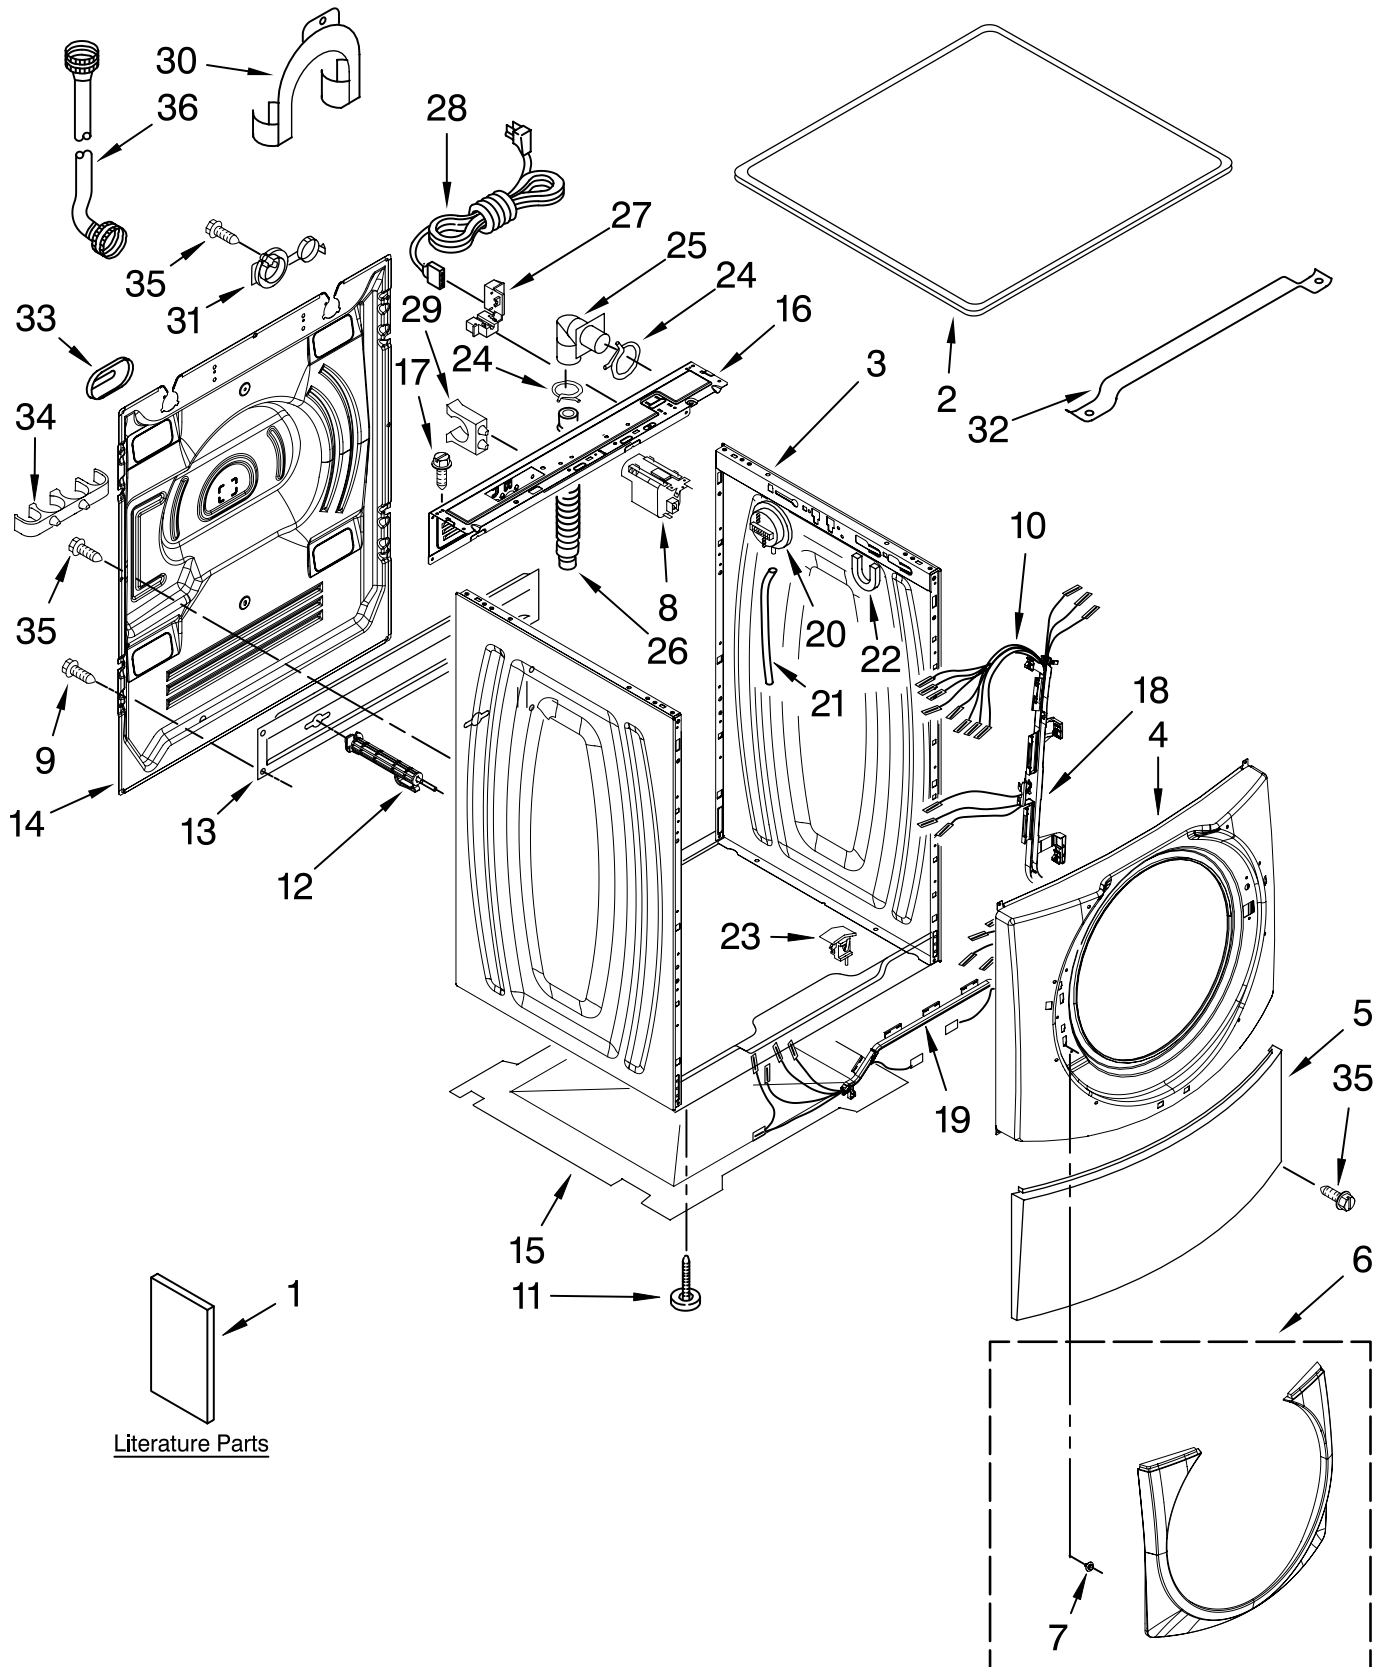

TOP AND CABINET PARTS

For Models: MHWE400WW00, MHWE400WR00, MHWE400WJ00
(White) (Red) (Oxide)

AUTOMATIC
WASHER

Literature Parts

FOR ORDERING INFORMATION REFER TO PARTS PRICE LIST