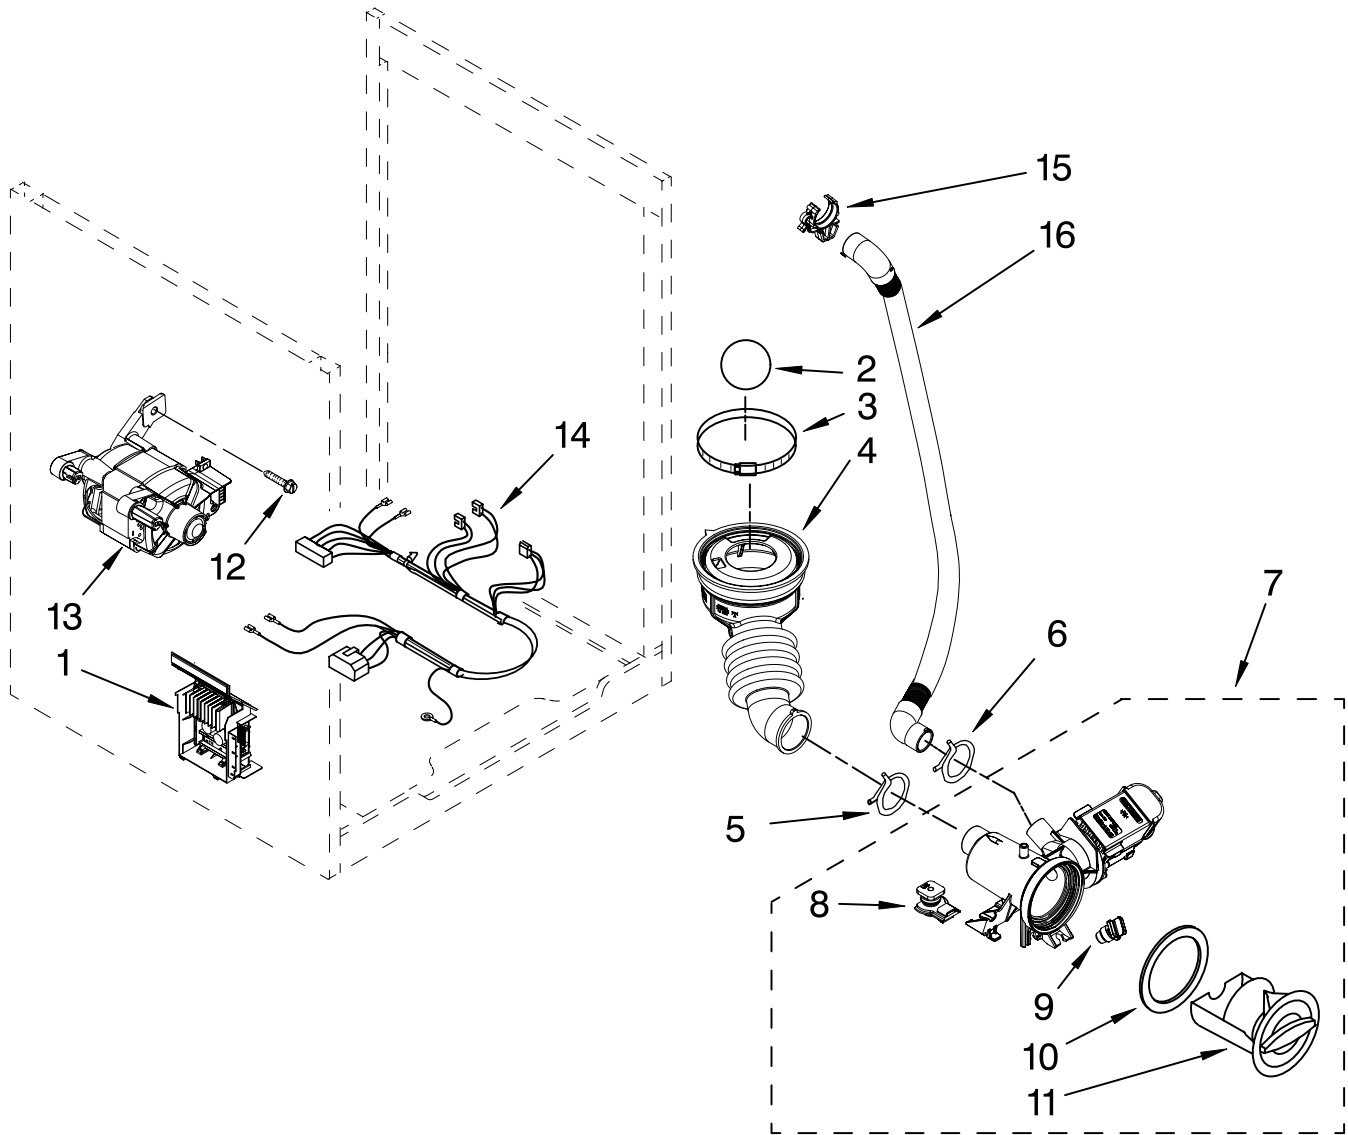

PUMP AND MOTOR PARTS

For Models: MHWE450WW01, MHWE450WR01, MHWE450WJ01
(White) (Red) (Oxide)

Illus. No.	Part No.	DESCRIPTION	Illus. No.	Part No.	DESCRIPTION	Illus. No.	Part No.	DESCRIPTION
1	8183196	Motor Control Unit	8	8182820	Grommet, Damper (Rear)	13	8182793	Motor
2	W10121657	Ball	9	8182816	Grommet, Damper (Front)	14	W10189680	Harness, Motor (Includes Item 23 On Page 1)
3	8181734	Clamp	10	8181736	Seal, Filter Cap	15	8182209	Retainer, Drain Hose
4	8181732	Hose, Tub to Pump	11	8183027	Cap, Filter (Includes Item 10)	16	8181740	Drain Hose (Inner)
5	8181753	Clamp	12	W10128585	Bolt, Motor			
6	8181752	Clamp						
7	8182821	Pump (Complete)						

FOR ORDERING INFORMATION REFER TO PARTS PRICE LIST