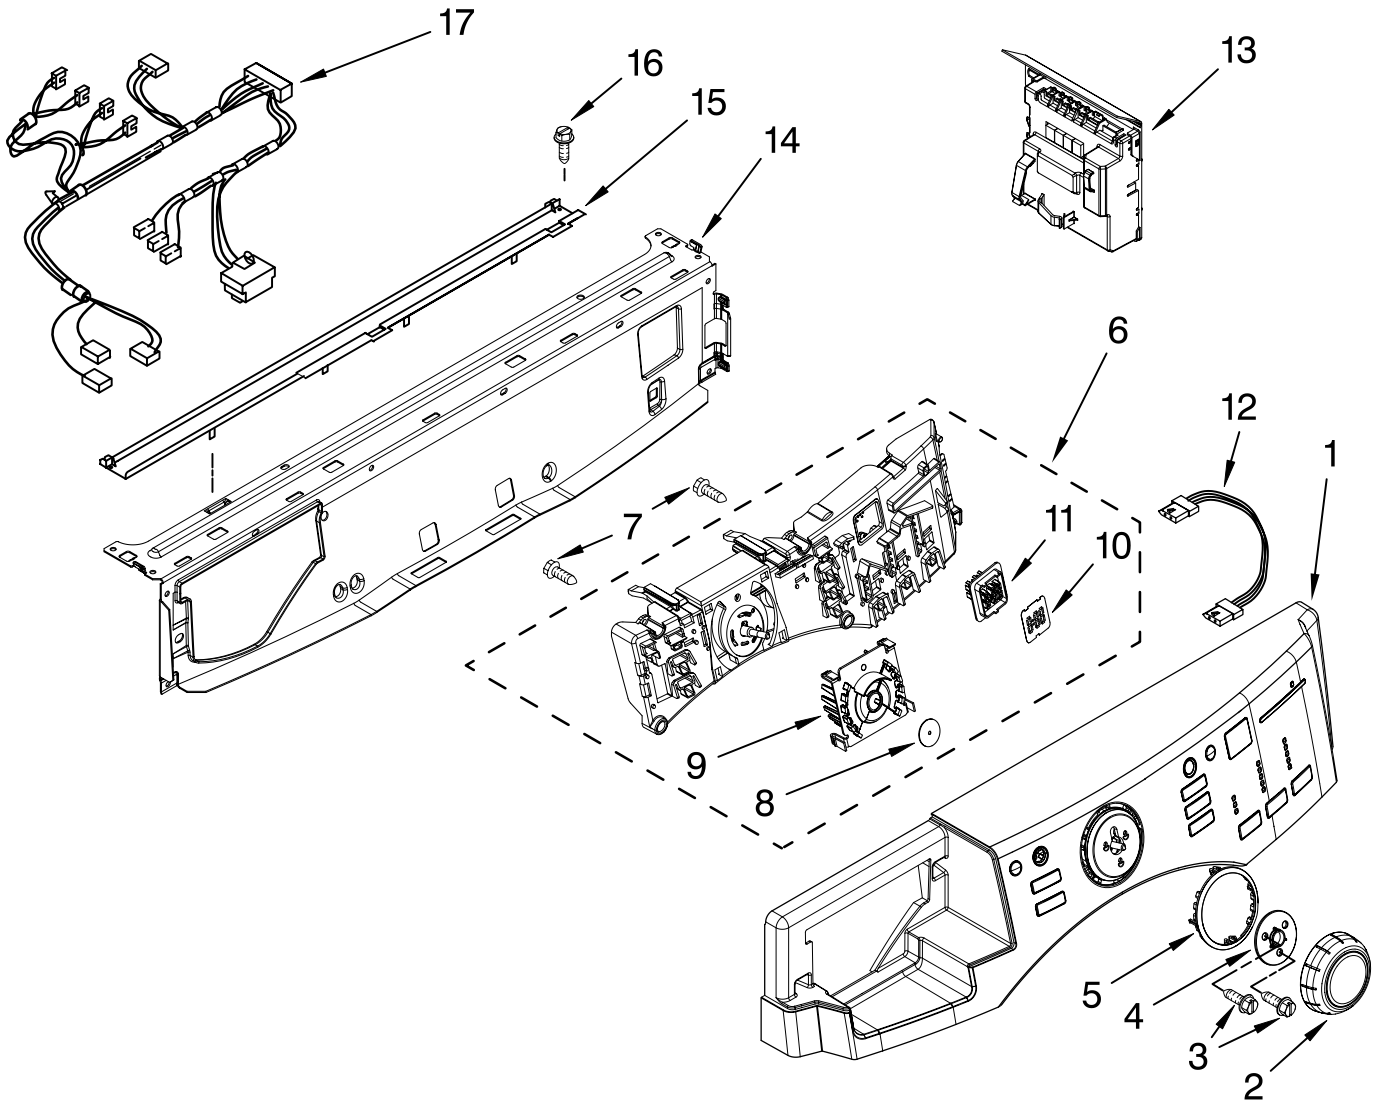

CONTROL PANEL PARTS

For Models: MHWE450WW01, MHWE450WR01, MHWE450WJ01
(White) (Red) (Oxide)

Illus. No.	Part No.	DESCRIPTION
1		Panel-Control
	W10283496	White
	W10283497	Red
	W10283499	Oxide
2	W10248116	Knob, Control (Includes Item 5)
3	8181758	Screw
4	W10248117	Bushing, Knob
5	W10248122	Light Guide, Cycle

Illus. No.	Part No.	DESCRIPTION
6	W10283493	User Interface
7	8181661	Screw
8	W10248120	Seal, User Interface
9	W10248121	Light Guide-Cycle, Internal
10	W10248118	Foil-Display
11	W10248119	Light Guide-Display

Illus. No.	Part No.	DESCRIPTION
12	W10283465	Harness, Wiring (User Interface)
13	W10326989	Microcomputer, Machine Control
14	8183203	Brace, Front Top
15	8183204	Channel, Water
16	8181756	Screw
17	W10283495	Harness, Wiring (Upper Main)

FOR ORDERING INFORMATION REFER TO PARTS PRICE LIST