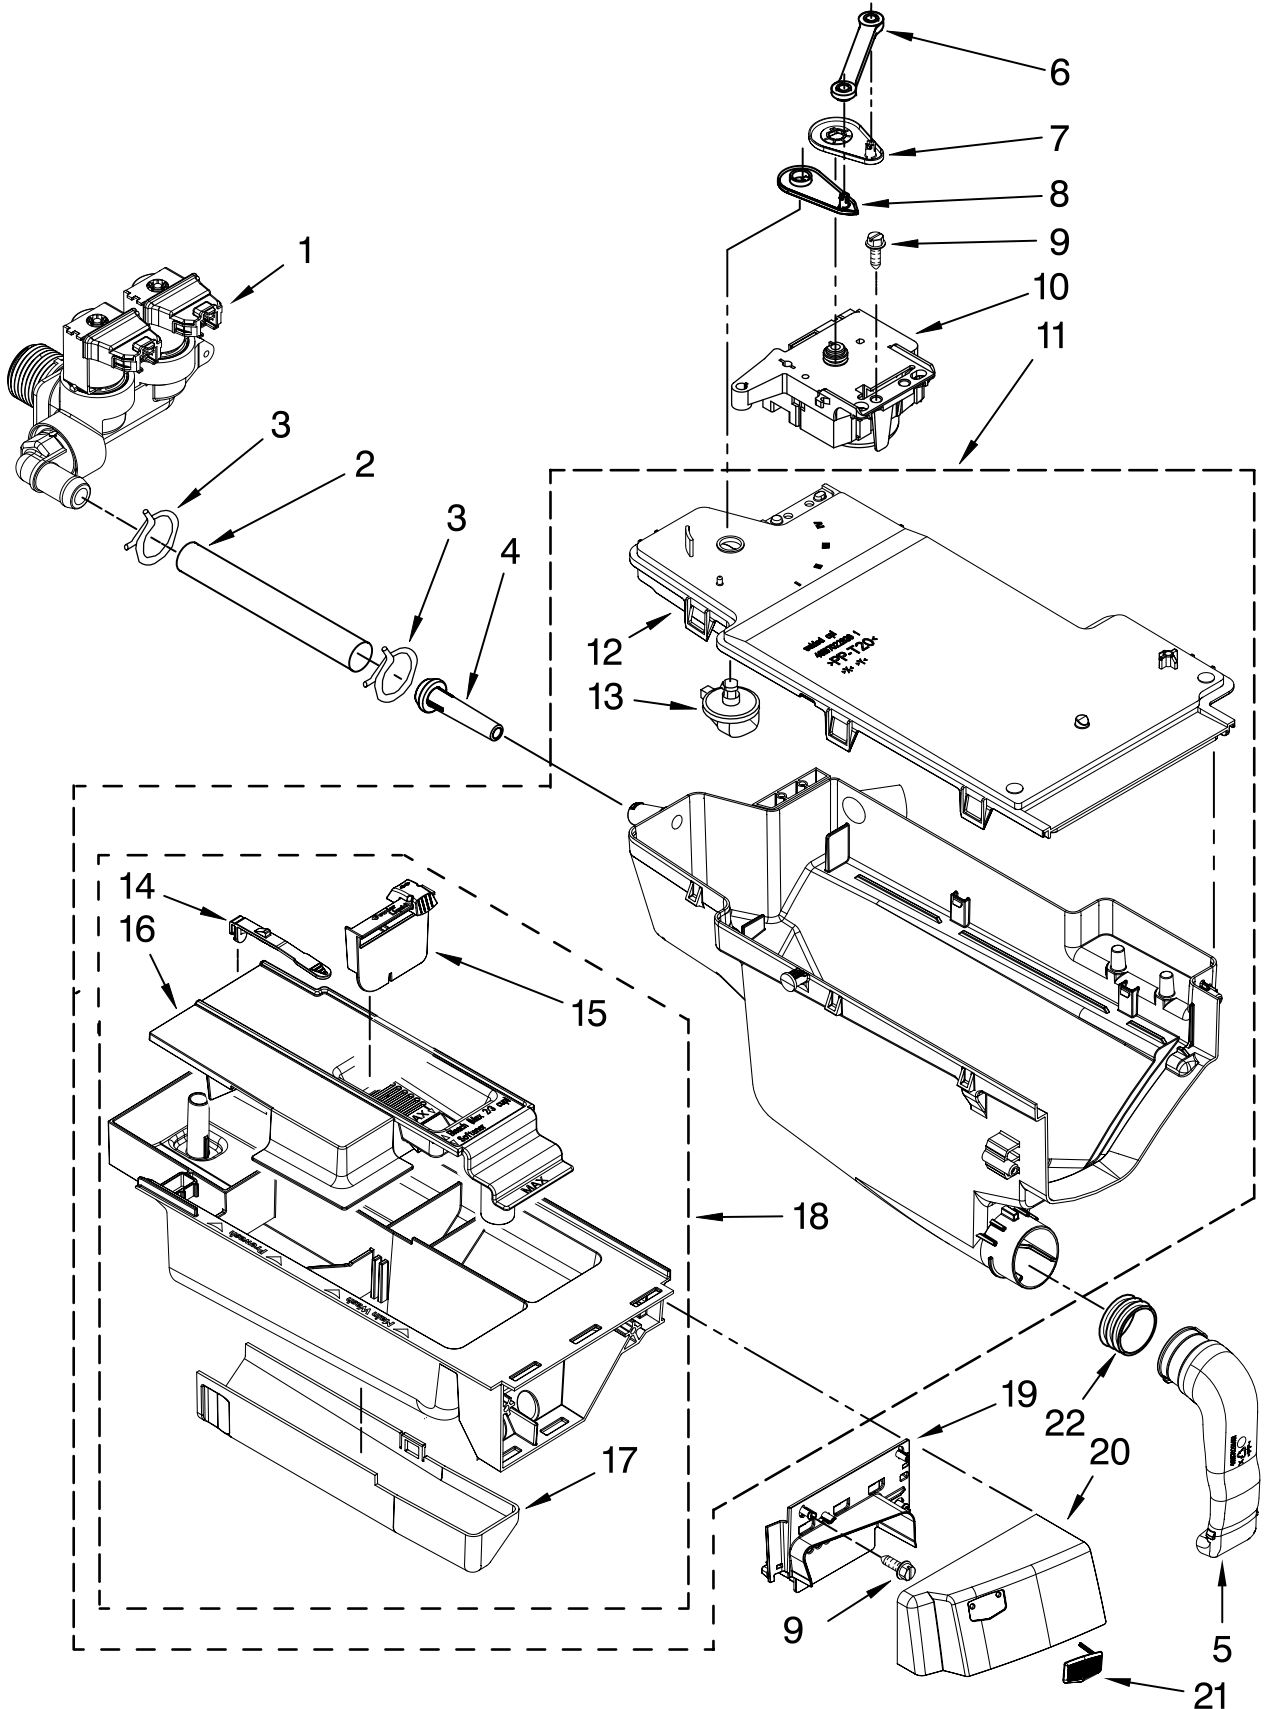

DISPENSER PARTS

For Models: MHWE450WW01, MHWE450WR01, MHWE450WJ01
(White) (Red) (Oxide)

FOR ORDERING INFORMATION REFER TO PARTS PRICE LIST

DISPENSER PARTS

For Models: MHWE450WW01, MHWE450WR01, MHWE450WJ01
(White) (Red) (Oxide)

Illus. No.	Part No.	DESCRIPTION
1	W10289387	Valve, Inlet
2	W10291582	Hose, Inlet Valve To Dispenser
3	8181751	Clamp, Hose
4	8183181	Nozzle, Inlet
5	8181718	Tube, Dispenser To Bellow
6	8183183	Lever, Water Distribution
7	8183184	Cam, Actuator
8	W10161052	Lever, Connection
9	8181661	Screw
10	W10283468	Actuator
11	W10157886	Dispenser, Complete (Includes Item 8)
12	W10164400	Plate, Distribution
13	8181712	Nozzle, Distribution
14	8181721	Hook, Drawer
15	W10121596	Separator, With Selection Slider
16	W10121598	Syphon, Bleach/Softener
17	8183179	Cover, Detergent Drawer
18	8183173	Drawer, Detergent (Complete)
19		Bracket, Handle Fixation
	W10248111	White
	W10289412	Red
	W10289408	Oxide
20		Handle, Drawer (Includes Items 19 & 21)
	W10283504	White
	W10283505	Red
	W10283506	Oxide
21	W10248108	Medallion
22	8181747	Seal