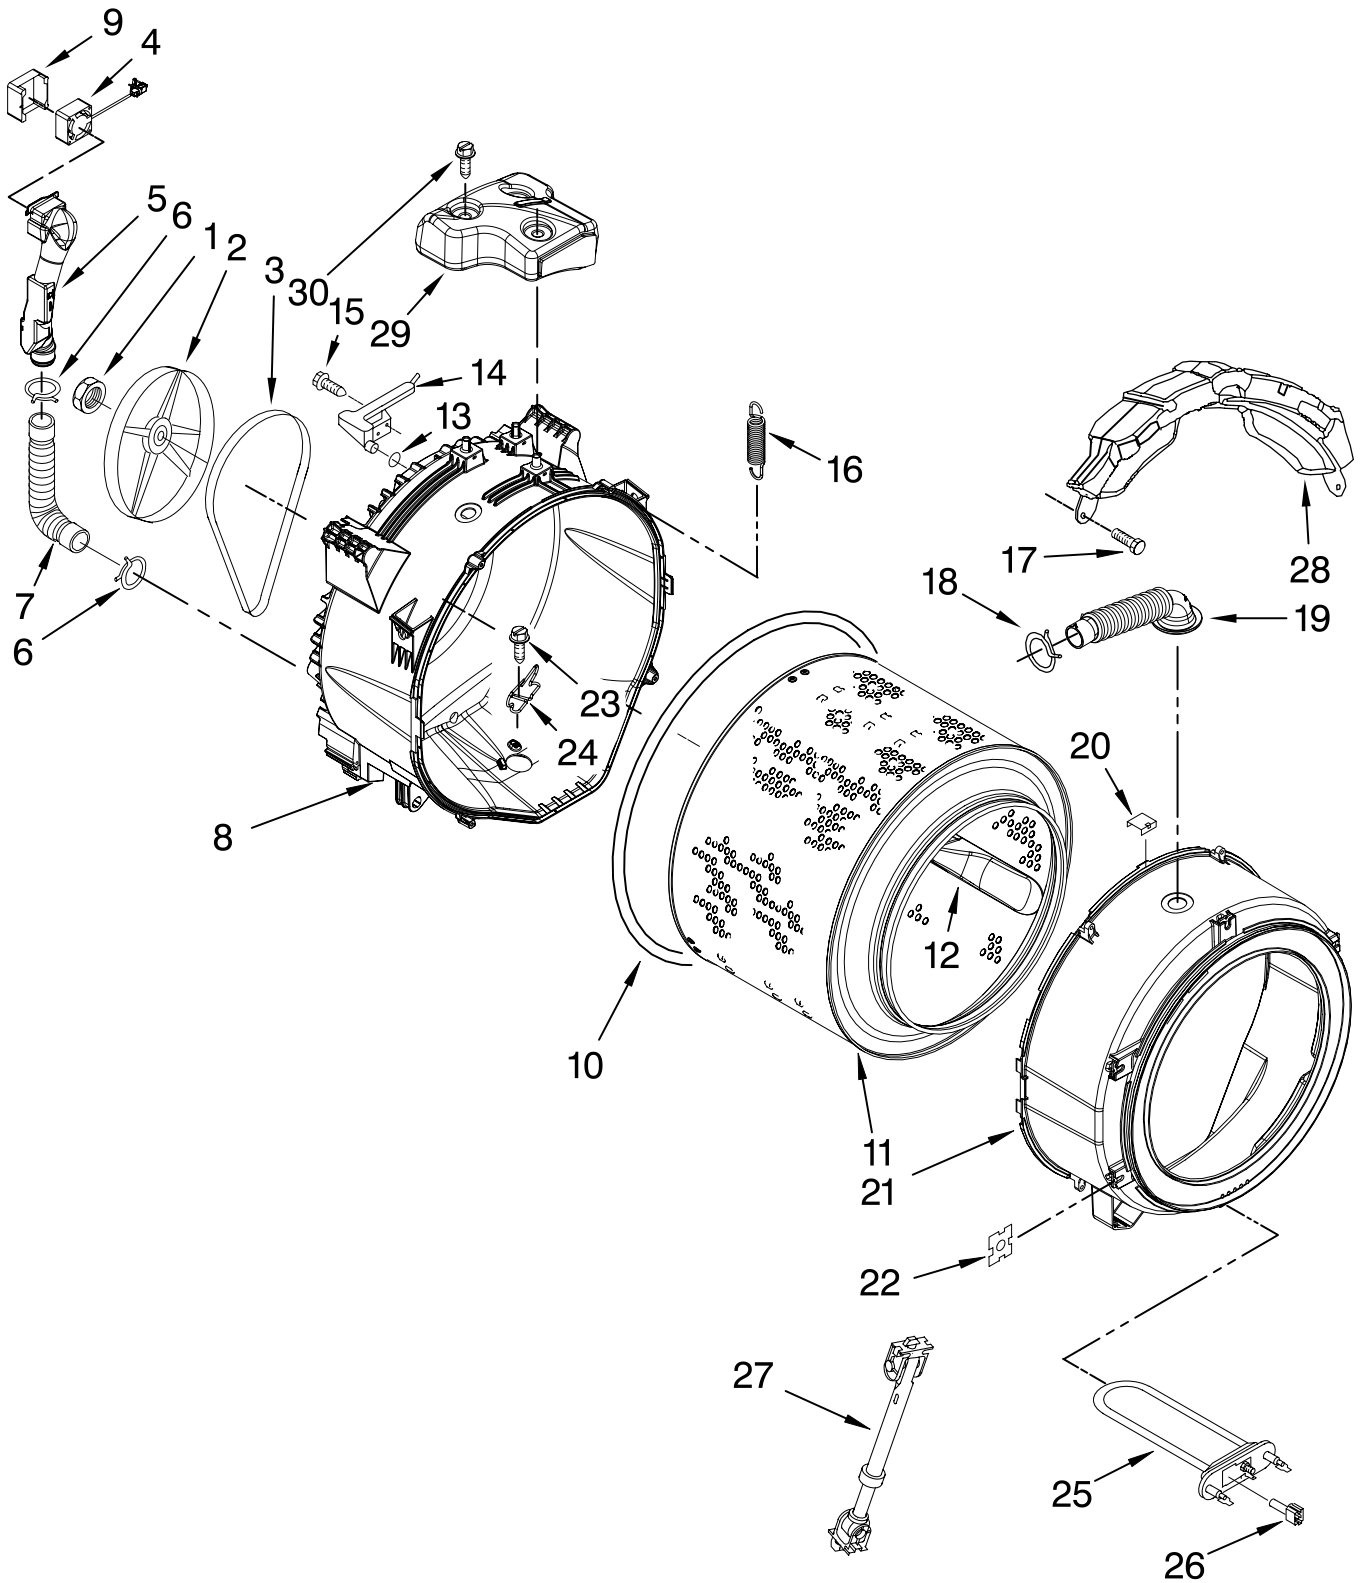

TUB AND BASKET PARTS

For Models: MHWE450WW01, MHWE450WR01, MHWE450WJ01
(White) (Red) (Oxide)

FOR ORDERING INFORMATION REFER TO PARTS PRICE LIST

TUB AND BASKET PARTS

For Models: MHWE450WW01, MHWE450WR01, MHWE450WJ01
(White) (Red) (Oxide)

Illus. No.	Part No.	DESCRIPTION
1	W10283361	Nut, Pulley
2	8182650	Pulley
3	W10248068	Belt
4	W10283362	Fan, Active Ventilation
5	W10283513	Pipe, Ventilation
6	W10208156	Clamp
7	8181743	Hose, Exhaust
8	W10283358	Tub, Rear (Includes Items 10, 22, 23 & 24)
9	W10283366	Support, Ventilation Fan
10	8181673	Gasket, Tub
11	W10283352	Basket
12	W10283356	Baffle, Tub
13	W10250553	O-Ring
14	8181731	Airtrap
15	8181785	Screw
16	8182814	Spring, Suspension (Set Of 2)
17	8181647	Bolt, Front Counterweight
18	8181742	Clamp, Hose
19	8183187	Hose, Exhaust
20	8181667	Clamp, Tub
21	8182312	Tub, Front (Includes Items 10 & 22)
22	8182512	Nut, Push-In
23	8182214	Screw
24	W10250572	Bracket, Heater Support
25	8182666	Element, Heating
26	8181705	NTC
27	8182812	Shock Absorber
28	W10326457	Counterweight, Front
29	W10326456	Counterweight, Rear
30	W10283359	Screw, Rear Counterweight