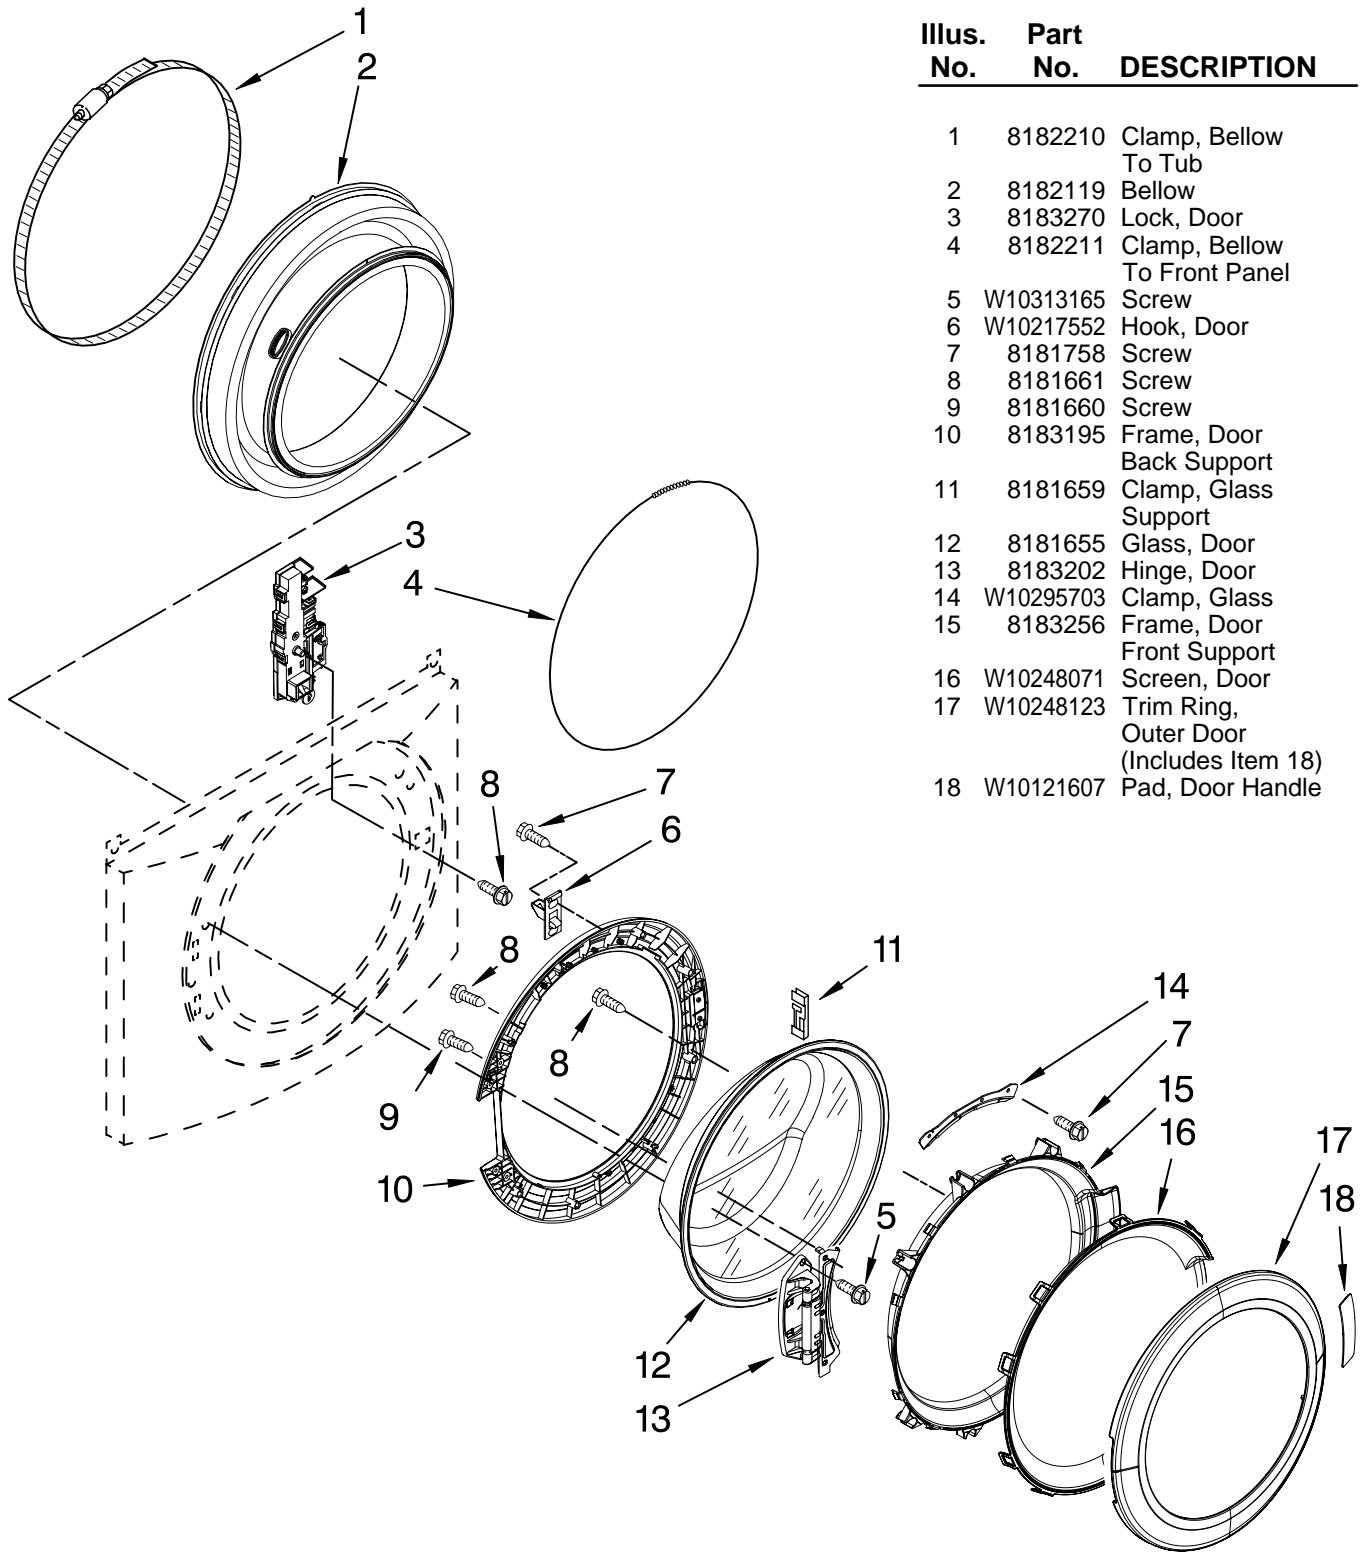

DOOR AND LATCH PARTS

For Models: MHWE450WW01, MHWE450WR01, MHWE450WJ01
(White) (Red) (Oxide)

Illus. No.	Part No.	DESCRIPTION
1	8182210	Clamp, Bellow To Tub
2	8182119	Bellow
3	8183270	Lock, Door
4	8182211	Clamp, Bellow To Front Panel
5	W10313165	Screw
6	W10217552	Hook, Door
7	8181758	Screw
8	8181661	Screw
9	8181660	Screw
10	8183195	Frame, Door Back Support
11	8181659	Clamp, Glass Support
12	8181655	Glass, Door
13	8183202	Hinge, Door
14	W10295703	Clamp, Glass
15	8183256	Frame, Door Front Support
16	W10248071	Screen, Door
17	W10248123	Trim Ring, Outer Door (Includes Item 18)
18	W10121607	Pad, Door Handle

FOR ORDERING INFORMATION REFER TO PARTS PRICE LIST