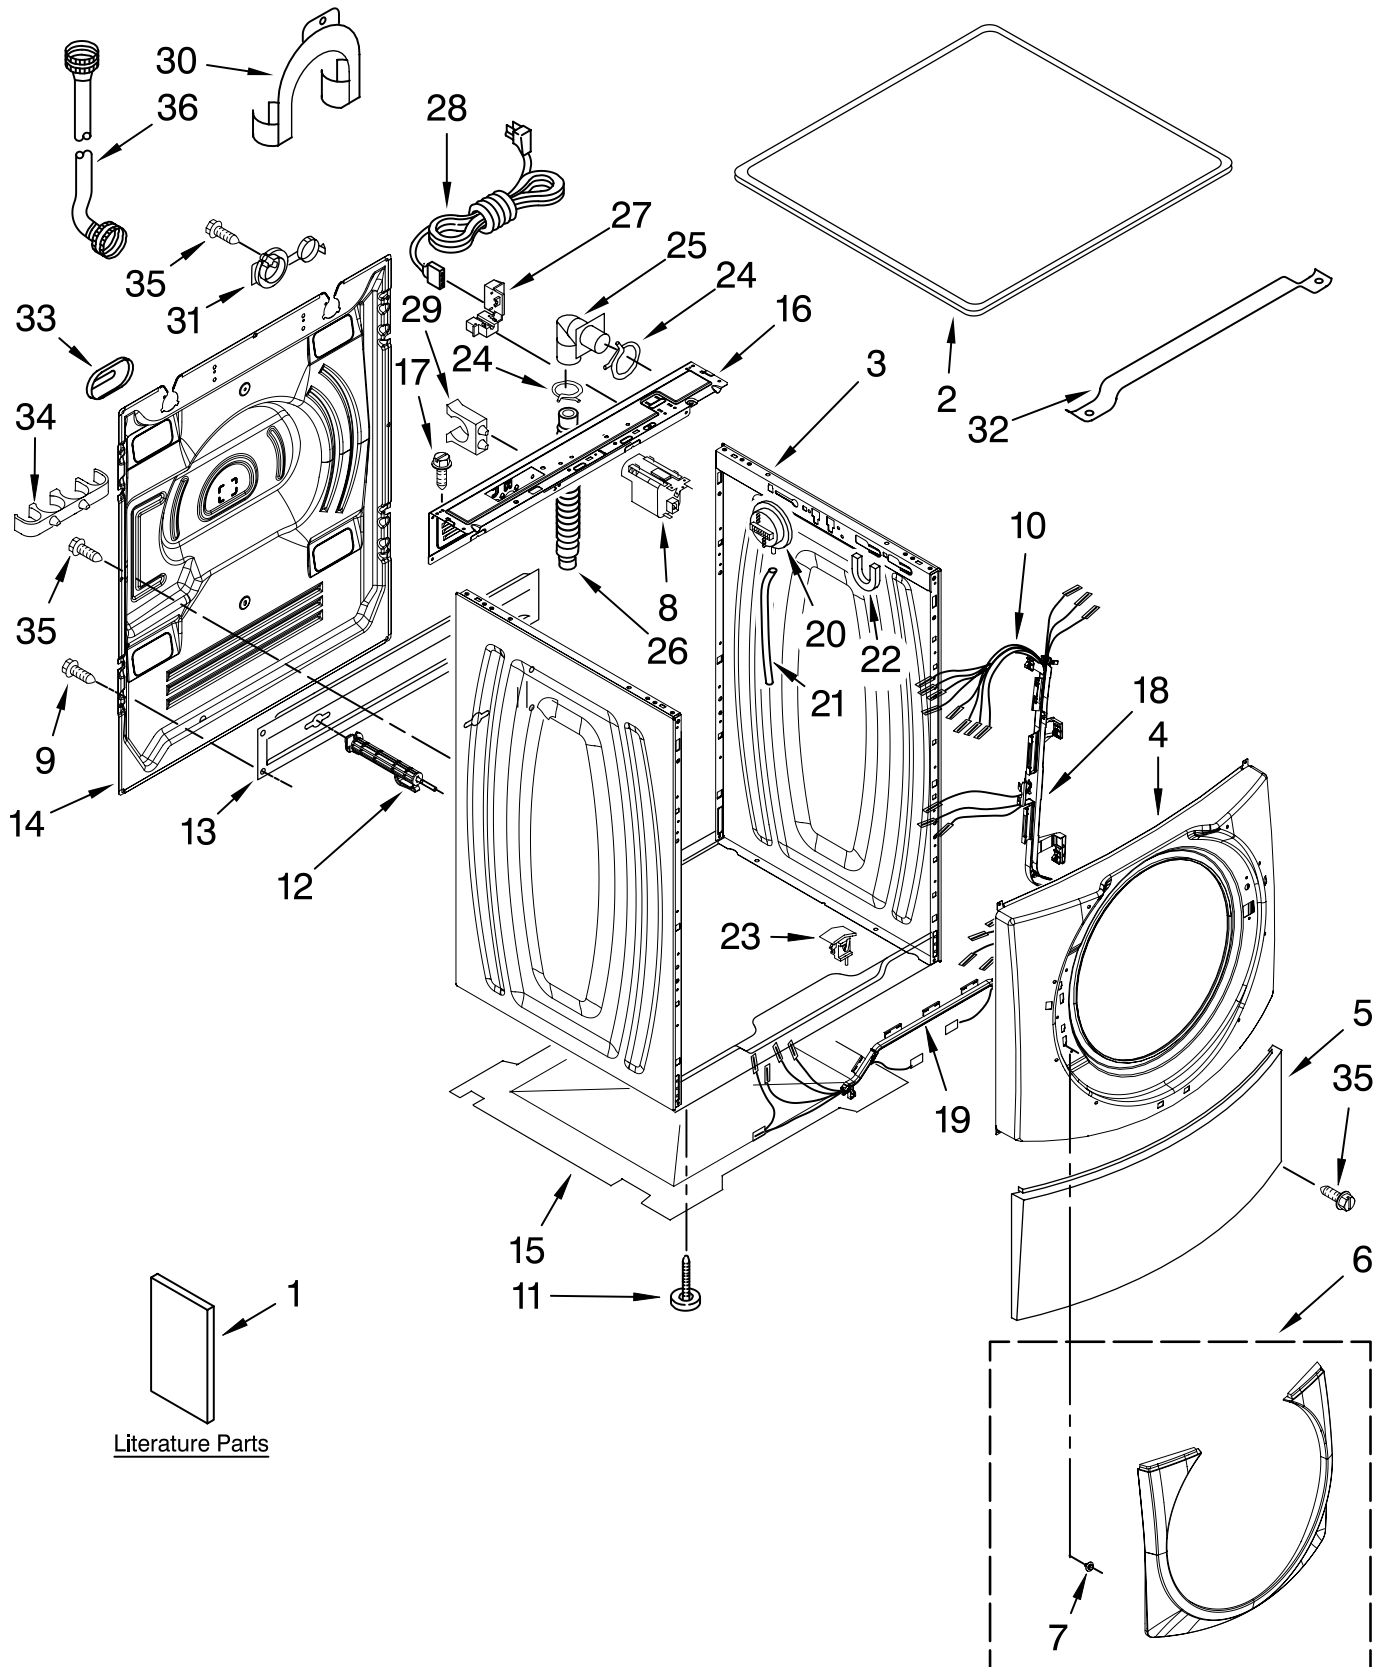

TOP AND CABINET PARTS

AUTOMATIC
WASHER

For Models: MHWE450WW01, MHWE450WR01, MHWE450WJ01
(White) (Red) (Oxide)

FOR ORDERING INFORMATION REFER TO PARTS PRICE LIST