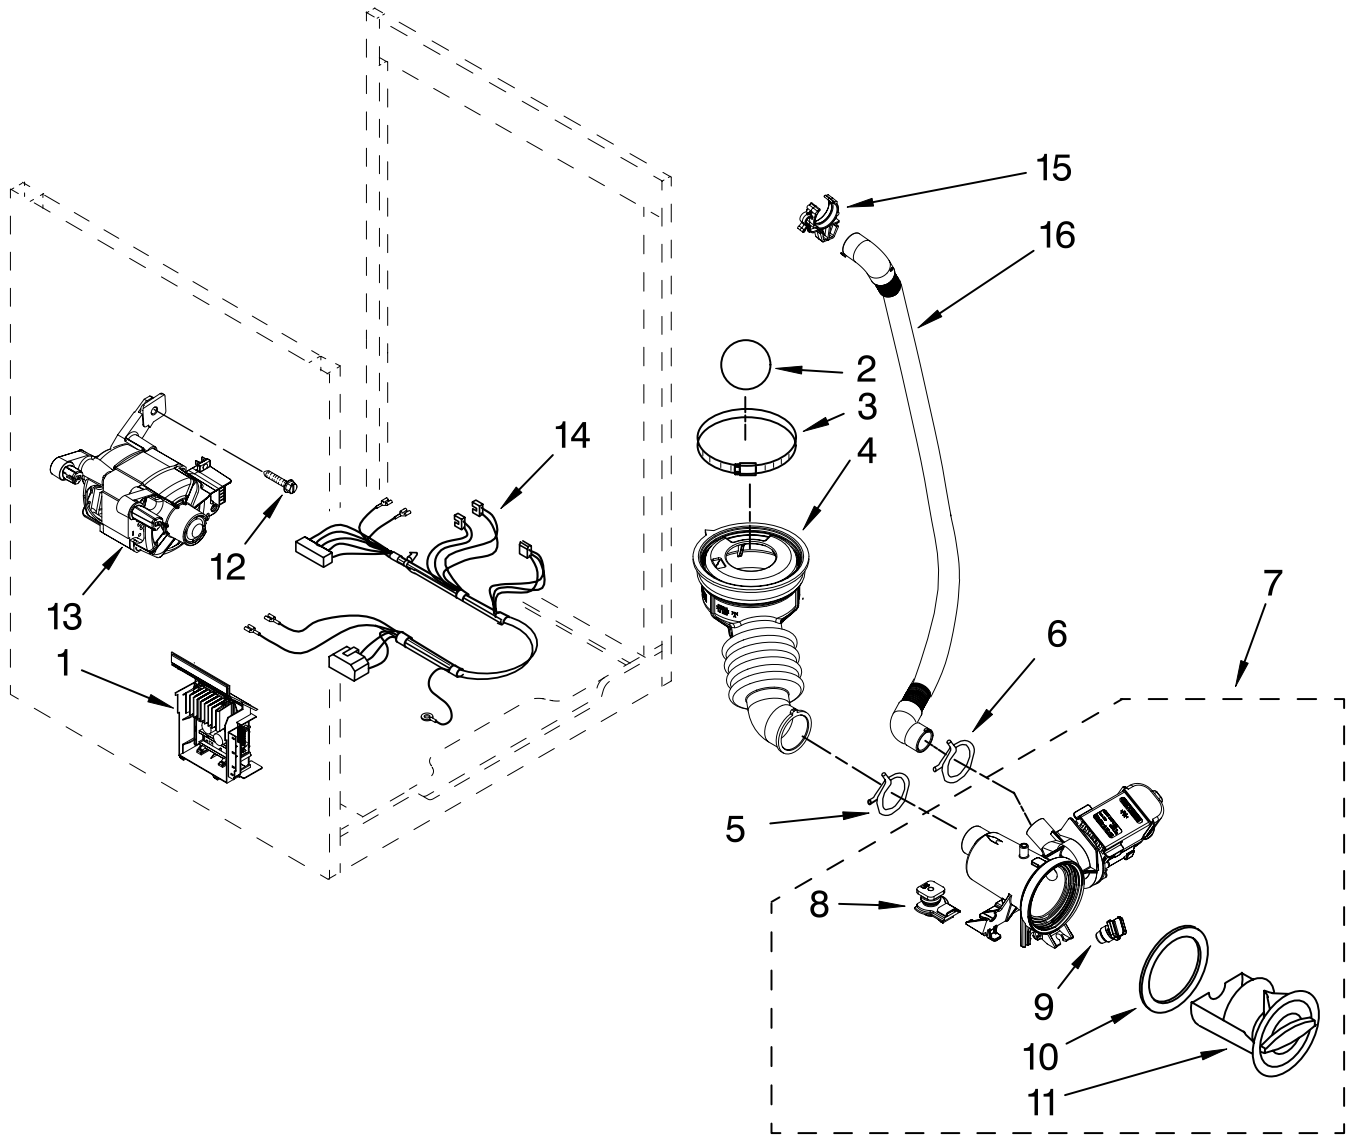

PUMP AND MOTOR PARTS

For Models: MHWE450WW00, MHWE450WR00, MHWE450WJ00
(White) (Red) (Oxide)

Illus. No.	Part No.	DESCRIPTION
1	8183196	Motor Control Unit
2	W10121657	Ball
3	8181734	Clamp
4	8181732	Hose, Tub to Pump
5	8181753	Clamp
6	8181752	Clamp

Illus. No.	Part No.	DESCRIPTION
7	8182821	Pump (Complete)
8	8182820	Grommet, Damper (Rear)
9	8182816	Grommet, Damper (Front)
10	8181736	Seal, Filter Cap
11	8183027	Cap, Filter (Includes Item 10)
12	W10128585	Bolt, Motor

Illus. No.	Part No.	DESCRIPTION
13	8182793	Motor
14	W10189680	Harness, Motor (Includes Item 23 On Page 1)
15	8182209	Retainer, Drain Hose
16	8181740	Drain Hose (Inner)

FOR ORDERING INFORMATION REFER TO PARTS PRICE LIST