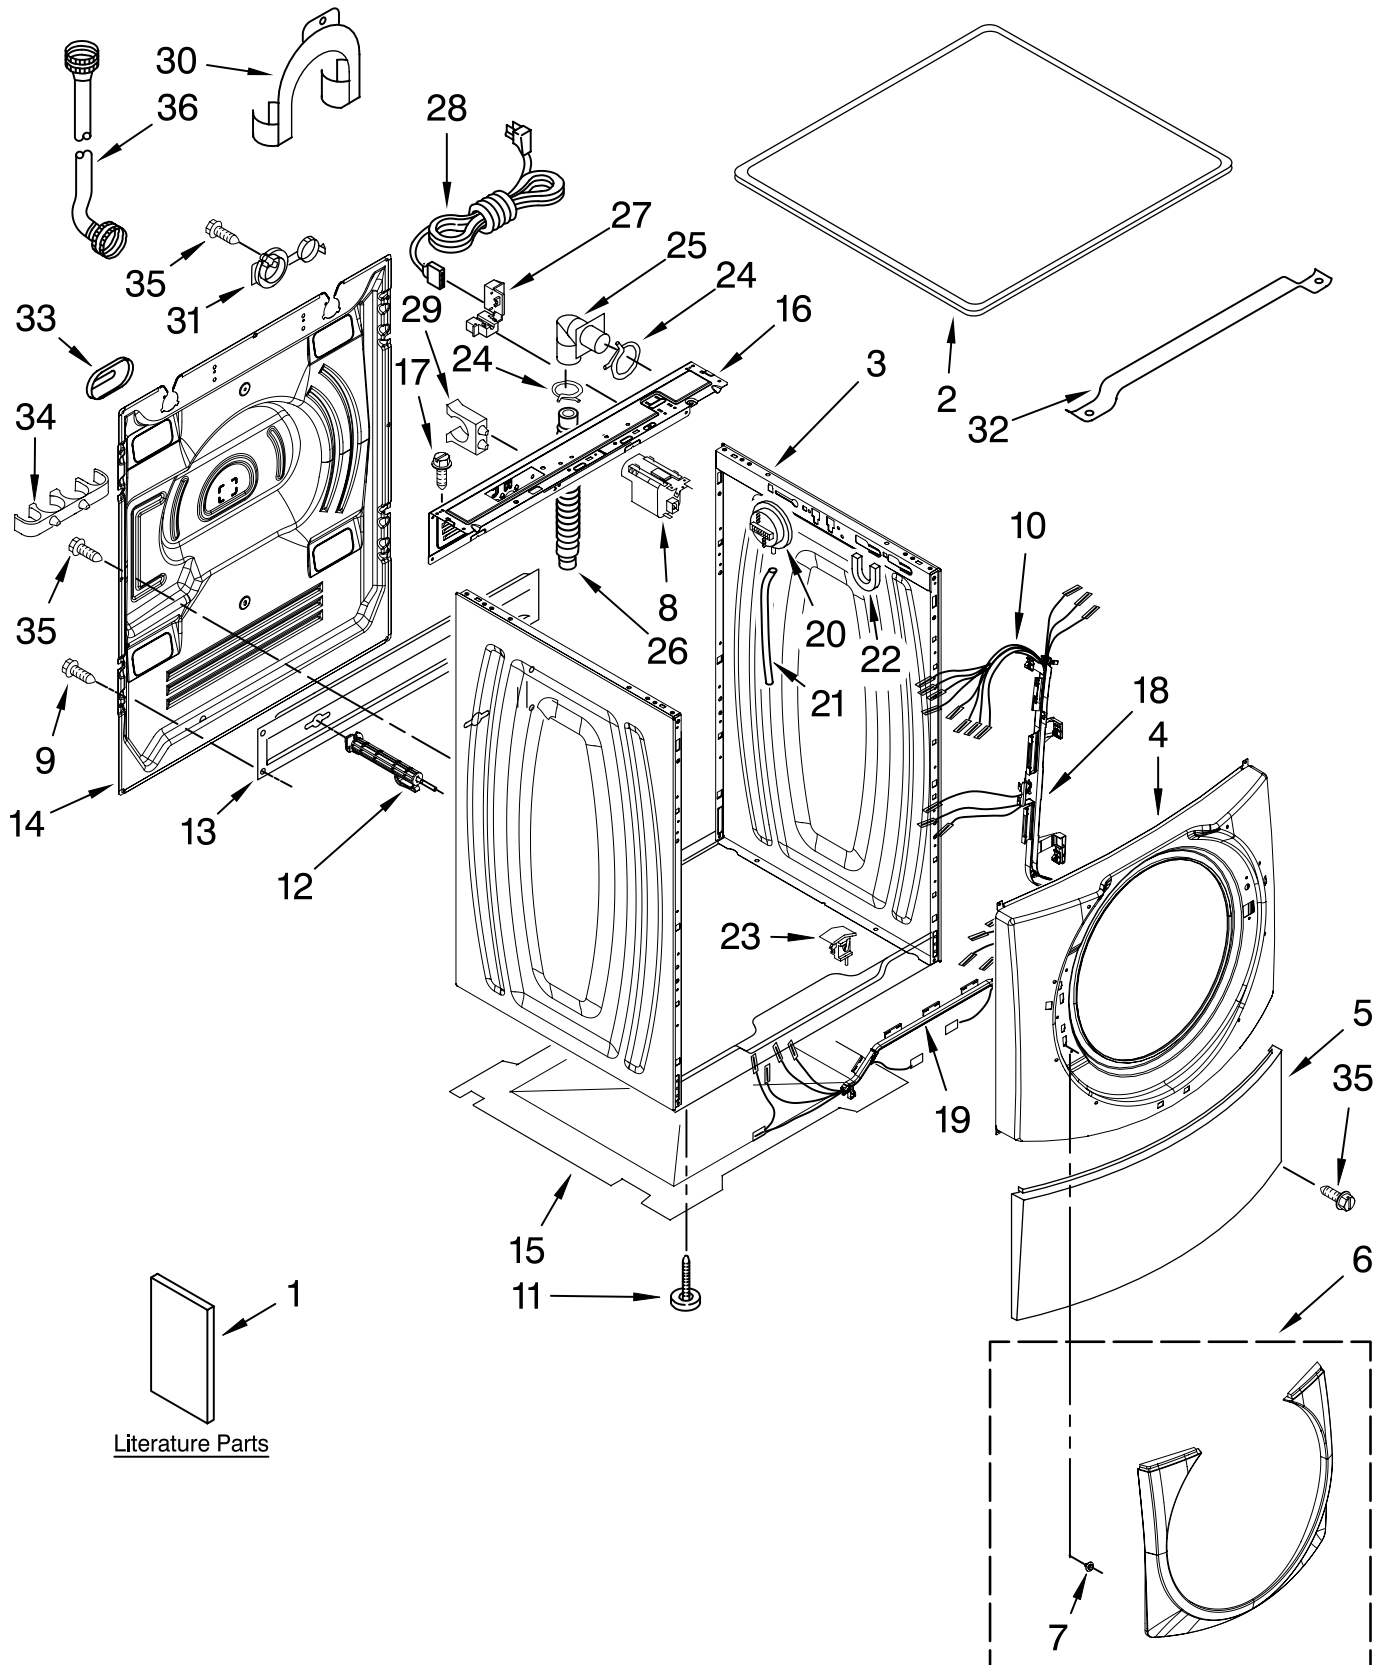

TOP AND CABINET PARTS

For Models: MHWE450WW00, MHWE450WR00, MHWE450WJ00
(White) (Red) (Oxide)

AUTOMATIC
WASHER

FOR ORDERING INFORMATION REFER TO PARTS PRICE LIST