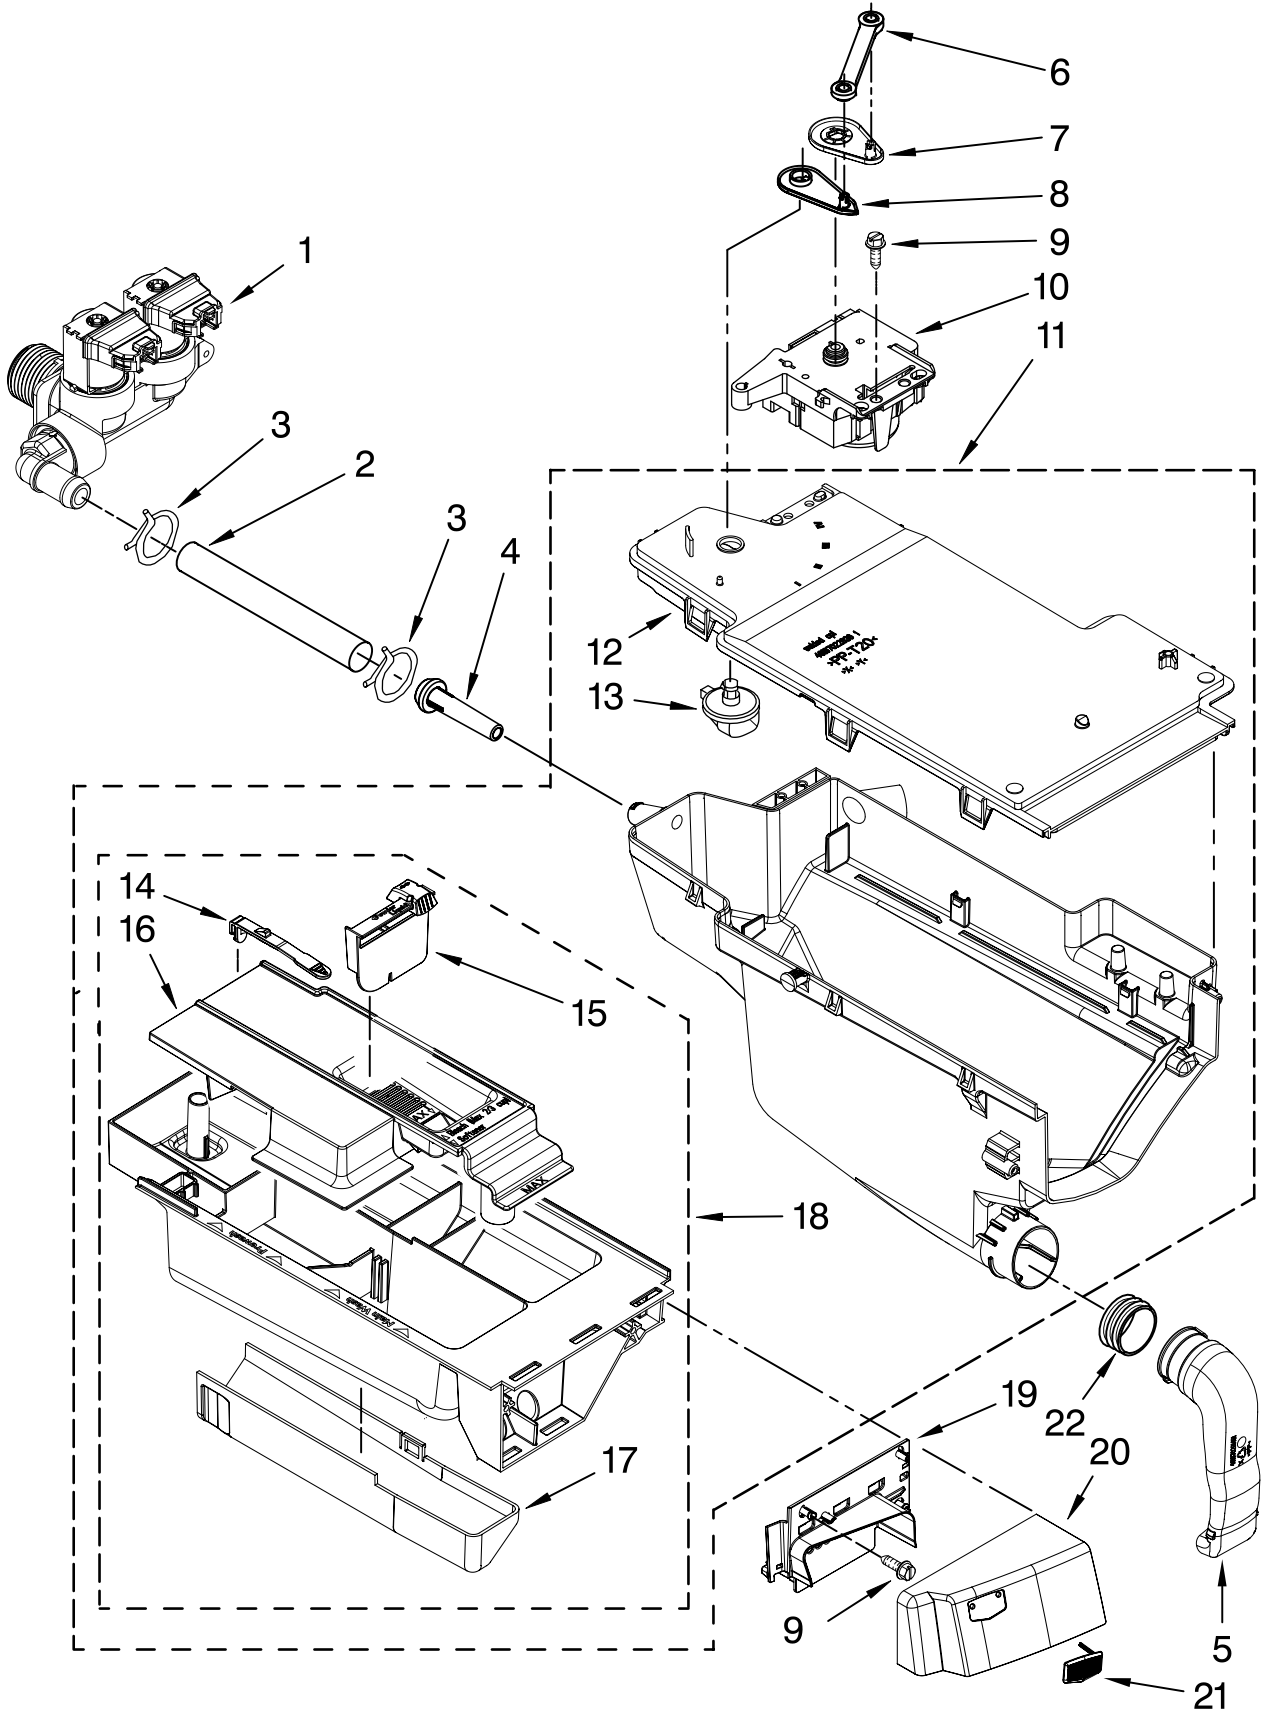

DISPENSER PARTS

For Models: MHWE450WW00, MHWE450WR00, MHWE450WJ00
(White) (Red) (Oxide)

FOR ORDERING INFORMATION REFER TO PARTS PRICE LIST

DISPENSER PARTS

For Models: MHWE450WW00, MHWE450WR00, MHWE450WJ00
(White) (Red) (Oxide)

Illus. No.	Part No.	DESCRIPTION
1	W10289387	Valve, Inlet
2	W10291582	Hose, Inlet Valve To Dispenser
3	8181751	Clamp, Hose
4	8183181	Nozzle, Inlet
5	8181718	Tube, Dispenser To Bellow
6	8183183	Lever, Water Distribution
7	8183184	Cam, Actuator
8	W10161052	Lever, Connection
9	8181661	Screw
10	W10283468	Actuator
11	W10157886	Dispenser, Complete (Includes Item 8)
12	W10164400	Plate, Distribution
13	8181712	Nozzle, Distribution
14	8181721	Hook, Drawer
15	W10121596	Separator, With Selection Slider
16	W10121598	Syphon, Bleach/Softener
17	8183179	Cover, Detergent Drawer
18	8183173	Drawer, Detergent (Complete)
19		Bracket, Handle Fixation
	W10248111	White
	W10289412	Red
	W10289408	Oxide
20		Handle, Drawer (Includes Items 19 & 21)
	W10283504	White
	W10283505	Red
	W10283506	Oxide
21	W10248108	Medallion
22	8181747	Seal

FOR ORDERING INFORMATION REFER TO PARTS PRICE LIST