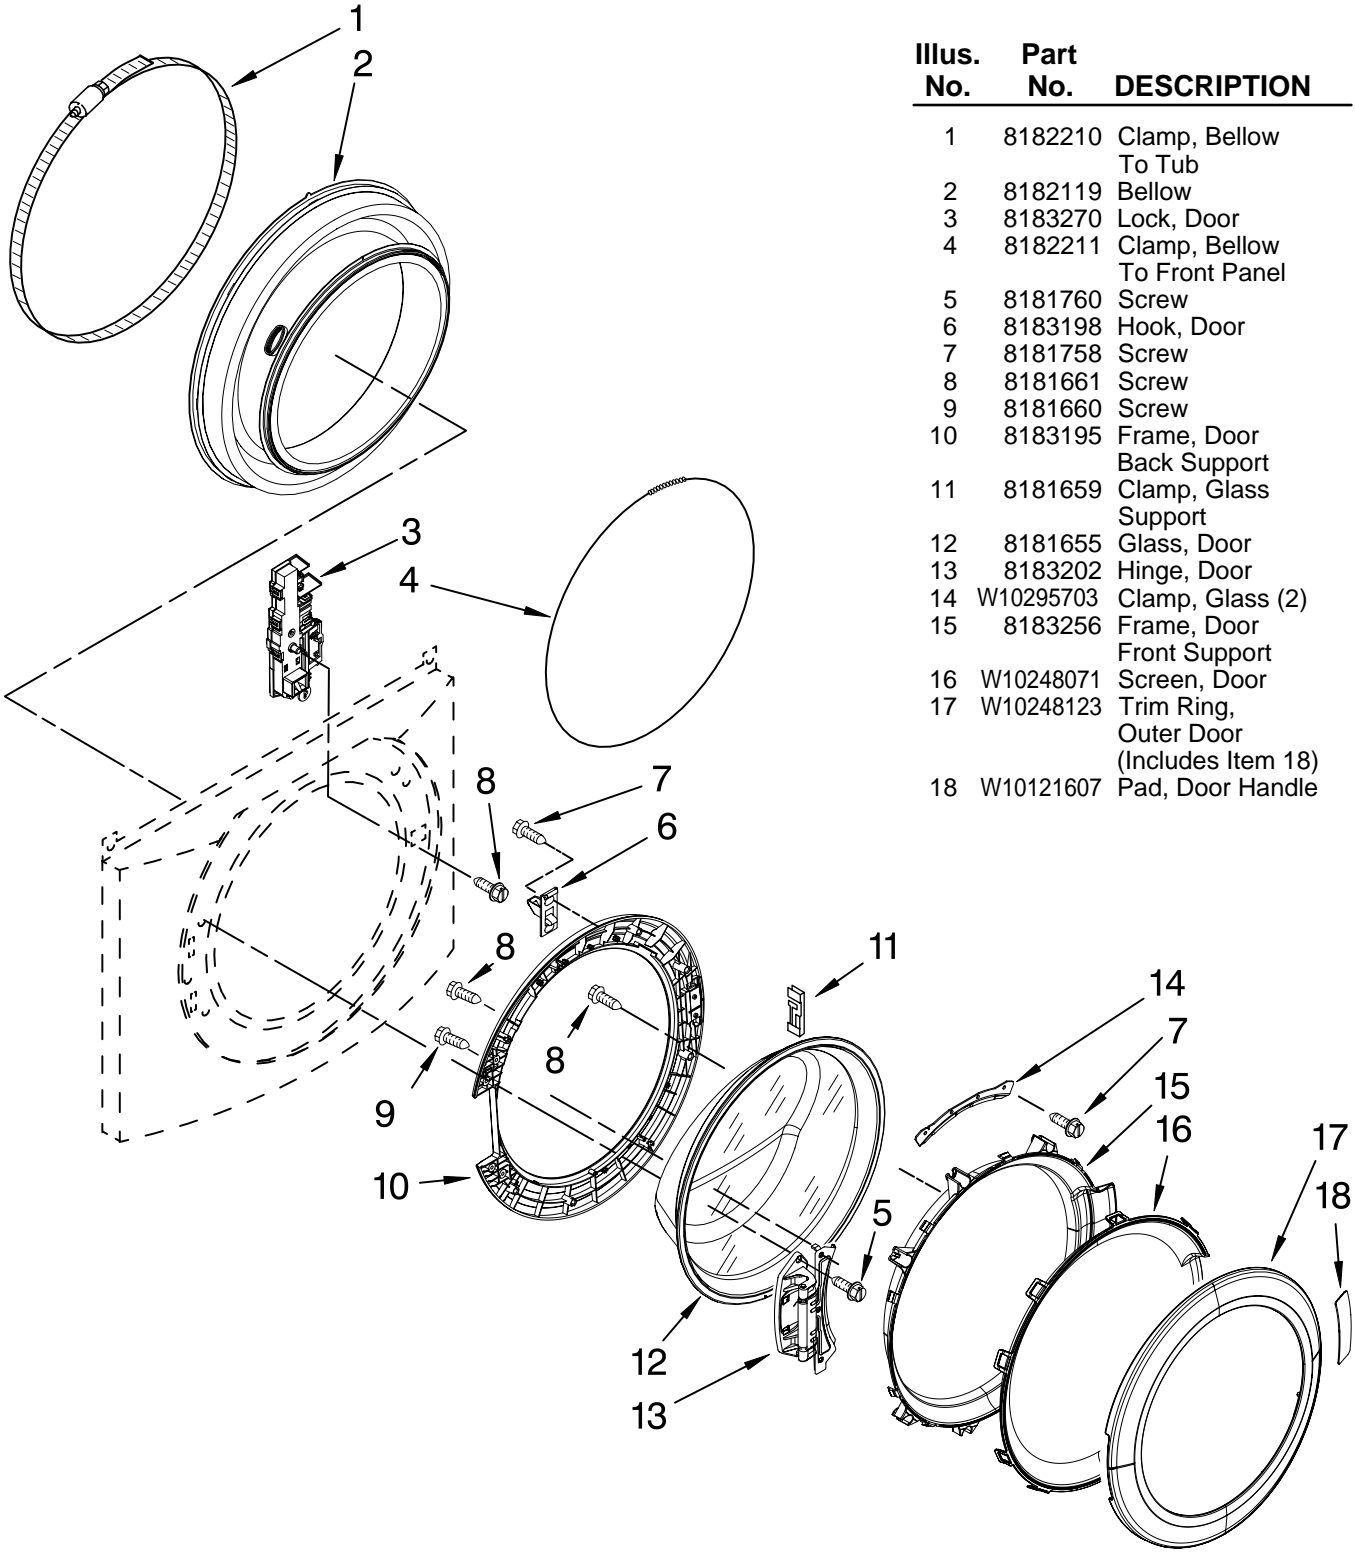

DOOR AND LATCH PARTS

For Models: MHWE450WW00, MHWE450WR00, MHWE450WJ00
(White) (Red) (Oxide)

Illus. No.	Part No.	DESCRIPTION
1	8182210	Clamp, Bellow To Tub
2	8182119	Bellow
3	8183270	Lock, Door
4	8182211	Clamp, Bellow To Front Panel
5	8181760	Screw
6	8183198	Hook, Door
7	8181758	Screw
8	8181661	Screw
9	8181660	Screw
10	8183195	Frame, Door Back Support
11	8181659	Clamp, Glass Support
12	8181655	Glass, Door
13	8183202	Hinge, Door
14	W10295703	Clamp, Glass (2)
15	8183256	Frame, Door Front Support
16	W10248071	Screen, Door
17	W10248123	Trim Ring, Outer Door (Includes Item 18)
18	W10121607	Pad, Door Handle

FOR ORDERING INFORMATION REFER TO PARTS PRICE LIST