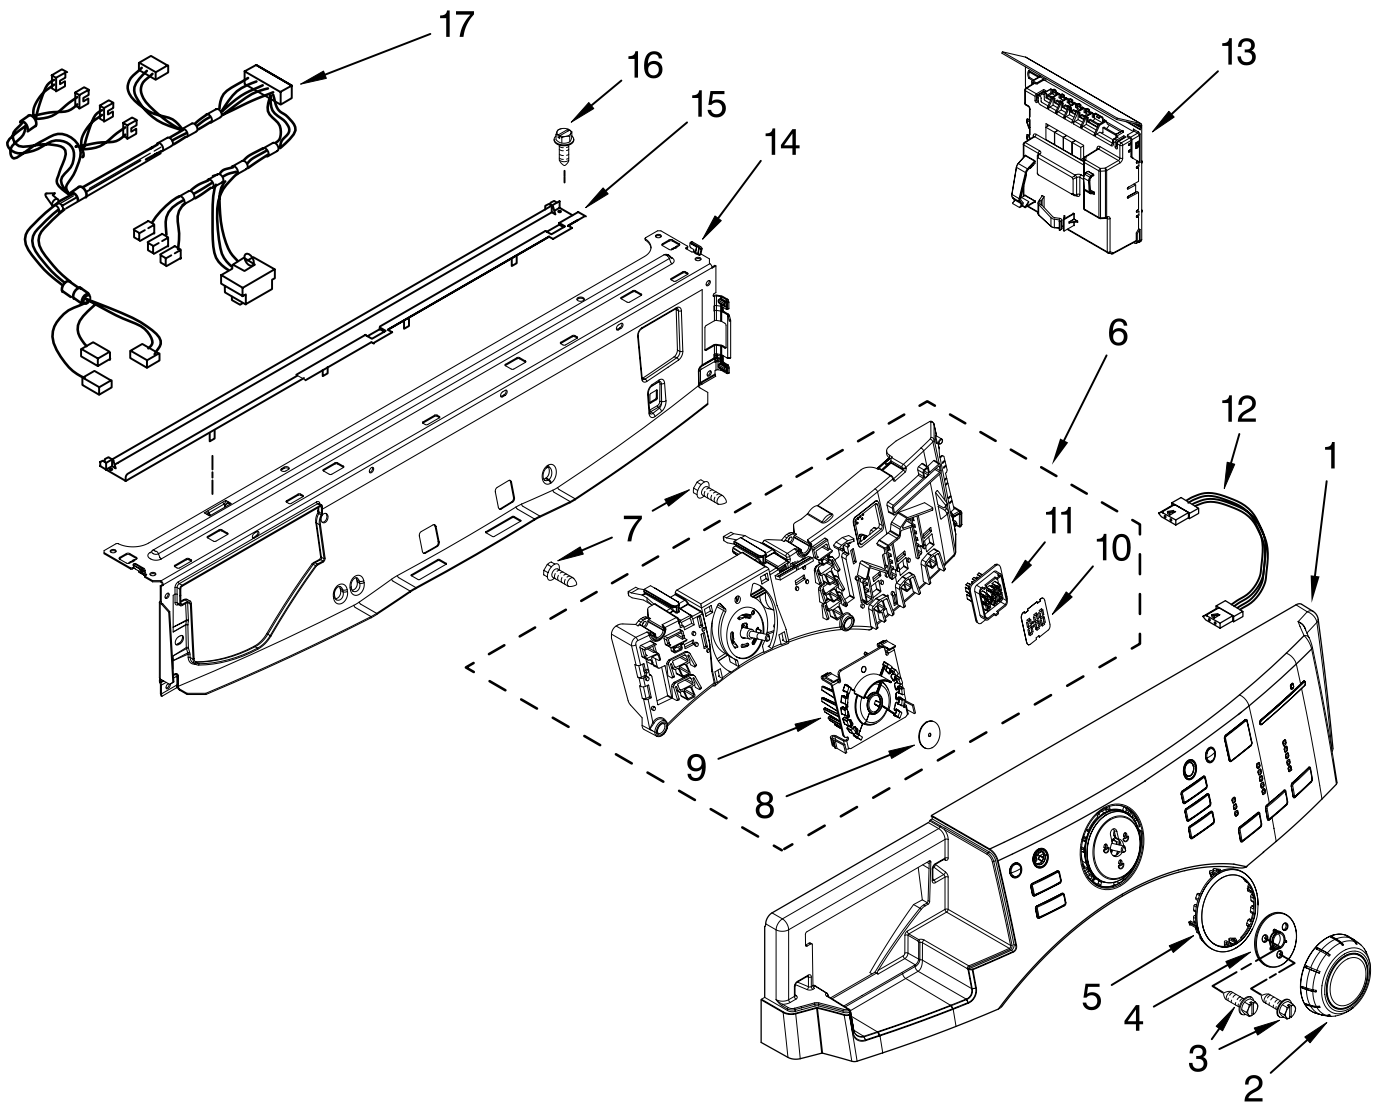

CONTROL PANEL PARTS

For Models: MHWE450WW00, MHWE450WR00, MHWE450WJ00
(White) (Red) (Oxide)

Illus. No.	Part No.	DESCRIPTION
1	W10283496	Panel-Control White
	W10283497	Red
	W10283499	Oxide
2	W10248116	Knob, Control (Includes Item 5)
3	8181758	Screw
4	W10248117	Bushing, Knob

Illus. No.	Part No.	DESCRIPTION
5	W10248122	Light Guide, Cycle
6	W10283493	User Interface
7	8181661	Screw
8	W10248120	Seal, User Interface
9	W10248121	Light Guide-Cycle, Internal
10	W10248118	Foil-Display
11	W10248119	Light Guide-Display

Illus. No.	Part No.	DESCRIPTION
12	W10283465	Harness, Wiring (User Interface)
13	W10283511	Microcomputer, Machine Control
14	8183203	Brace, Front Top
15	8183204	Channel, Water
16	8181756	Screw
17	W10283495	Harness, Wiring (Upper Main)

FOR ORDERING INFORMATION REFER TO PARTS PRICE LIST