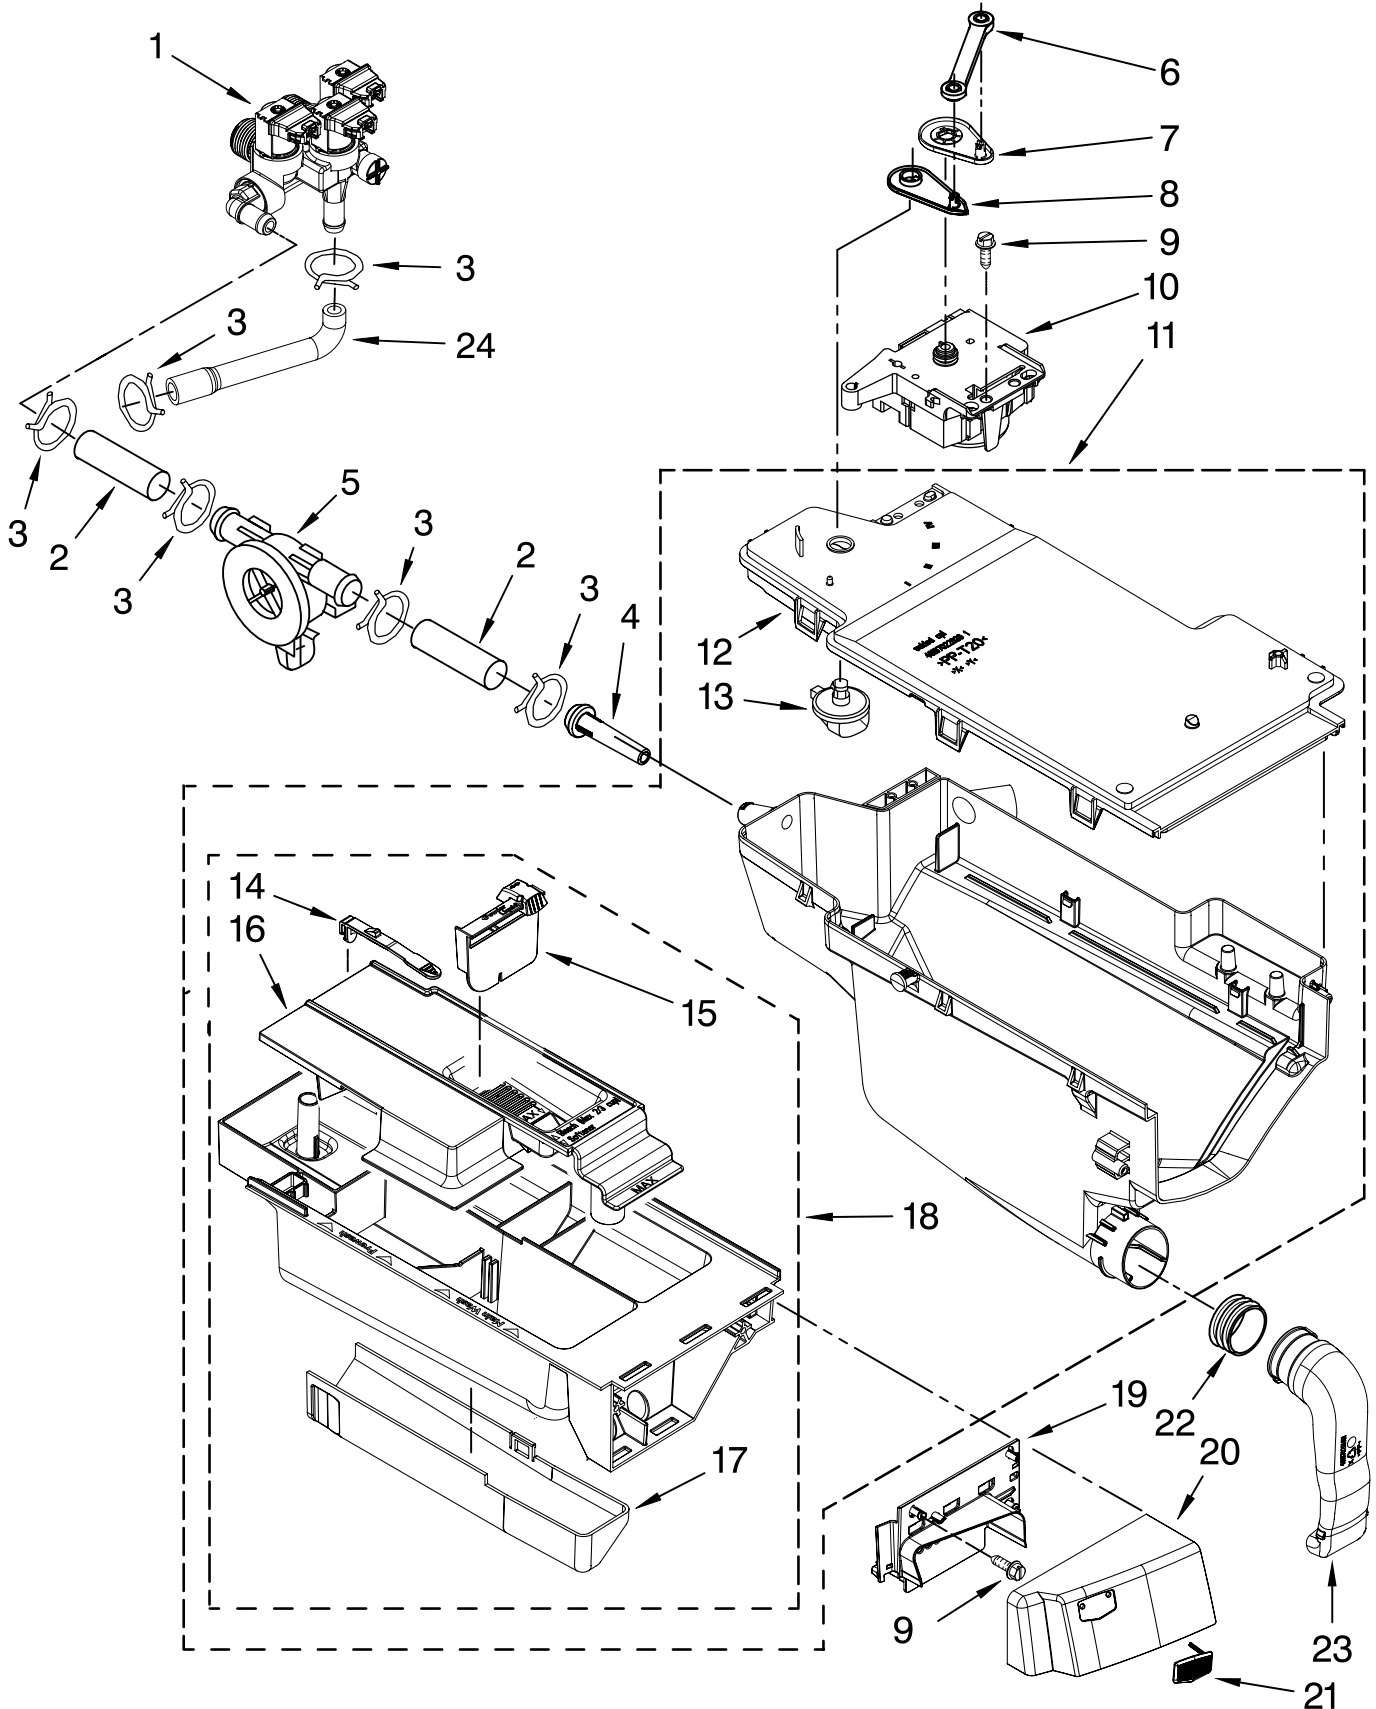

DISPENSER PARTS

For Models: MHWE550WW01, MHWE550WR01, MHWE550WJ01

(White)

(Red)

(Oxide)

FOR ORDERING INFORMATION REFER TO PARTS PRICE LIST

DISPENSER PARTS

For Models: MHWE550WW01, MHWE550WR01, MHWE550WJ01
(White) (Red) (Oxide)

Illus. No.	Part No.	DESCRIPTION
1	W10247306	Valve, Inlet
2	W10275565	Hose, Inlet Valve To Flowmeter
3	8181751	Clamp, Hose
4	8183181	Nozzle, Inlet
5	8181696	Flowmeter
6	8183183	Lever, Water Distribution
7	8183184	Cam, Actuator
8	W10161052	Lever, Connection
9	8181661	Screw
10	W10283468	Actuator
11	W10157886	Dispenser, Complete (Includes Item 8)
12	W10164400	Plate, Distribution
13	8181712	Nozzle, Distribution
14	8181721	Hook, Drawer
15	W10121596	Separator, With Selection Slider
16	W10121598	Syphon, Bleach/Softener
17	8183179	Cover, Detergent Drawer
18	8183173	Drawer, Detergent (Complete)
19		Bracket, Handle Fixation
	W10248111	White
	W10289412	Red
	W10289408	Oxide
20		Handle, Drawer (Includes Items 19 & 21)
	W10296315	White
	W10296316	Red
	W10296317	Oxide
21	W10248108	Medallion
22	8181747	Seal
23	8181718	Tube, Dispenser To Bellow
24	W10247308	Hose, Inlet Valve To Vent Pipe

FOR ORDERING INFORMATION REFER TO PARTS PRICE LIST