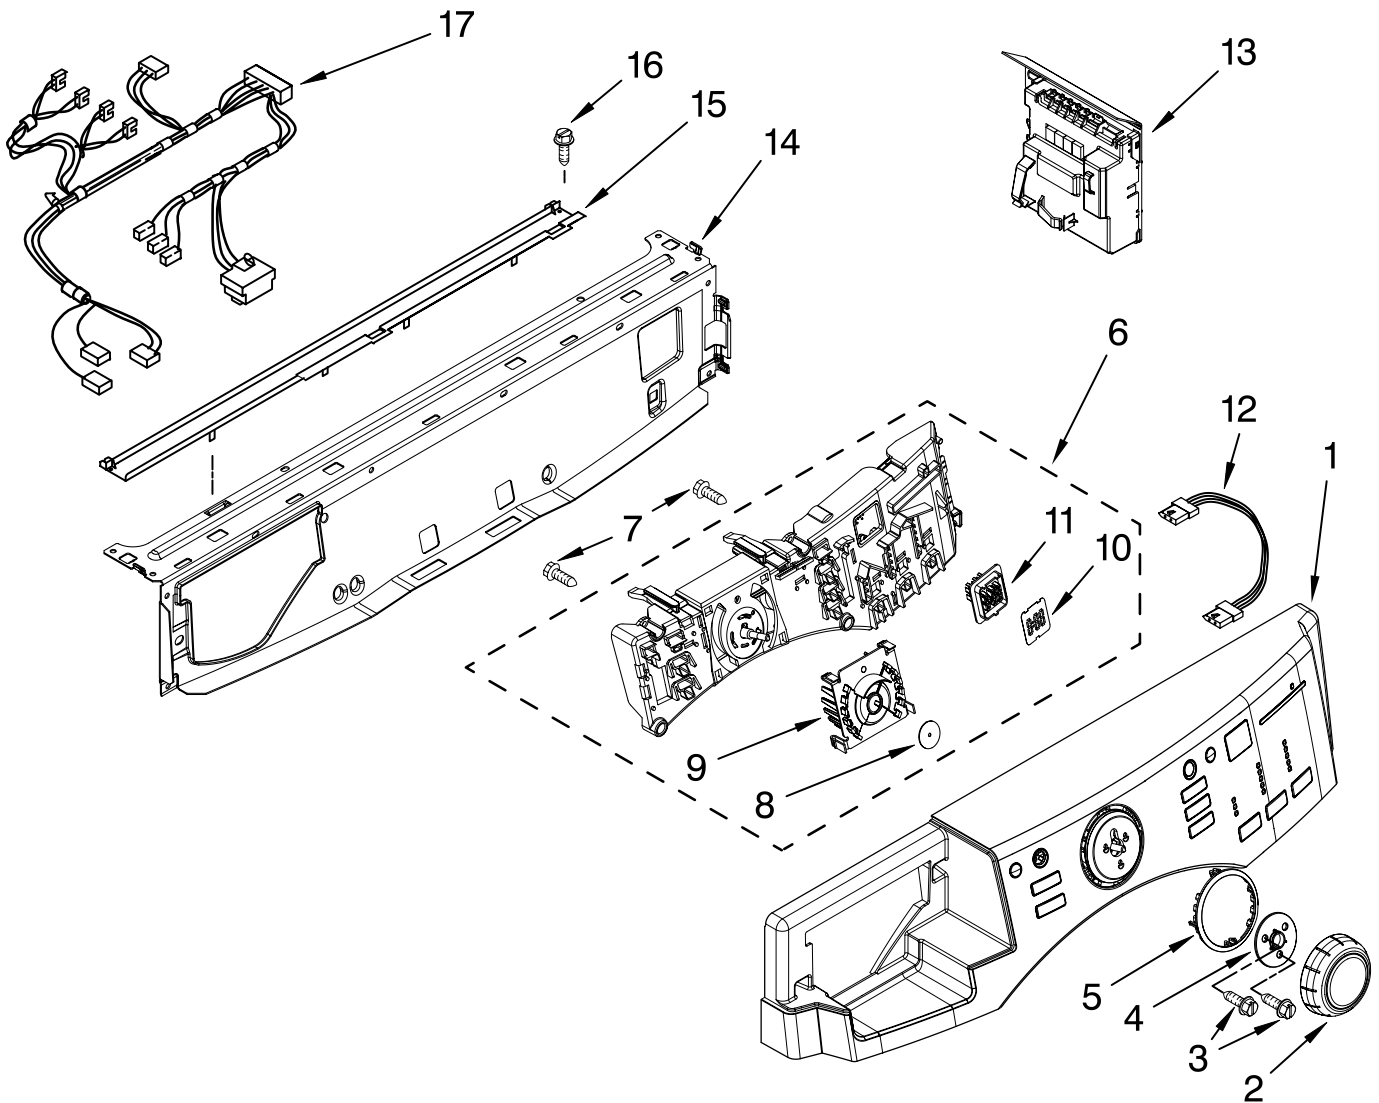

CONTROL PANEL PARTS

For Models: MHWE550WW01, MHWE550WR01, MHWE550WJ01
(White) (Red) (Oxide)

Illus. No.	Part No.	DESCRIPTION
1	W10296318 White W10296319 Red W10296320 Oxide	Panel-Control
2	W10248116	Knob, Control (Includes Item 5)
3	8181758	Screw
4	W10248117	Bushing, Knob
5	W10248122	Light Guide, Cycle

Illus. No.	Part No.	DESCRIPTION
6	W10283515	User Interface
7	8181661	Screw
8	W10248120	Seal, User Interface
9	W10248121	Light Guide- Cycle, Internal
10	W10248118	Foil-Display
11	W10248119	Light Guide- Display

Illus. No.	Part No.	DESCRIPTION
12	W10283465	Harness, Wiring (User Interface)
13	W10326991	Microcomputer, Machine Control
14	8183203	Brace, Front Top
15	8183204	Channel, Water
16	8181756	Screw
17	W10283457	Harness, Wiring (Upper Main)

FOR ORDERING INFORMATION REFER TO PARTS PRICE LIST