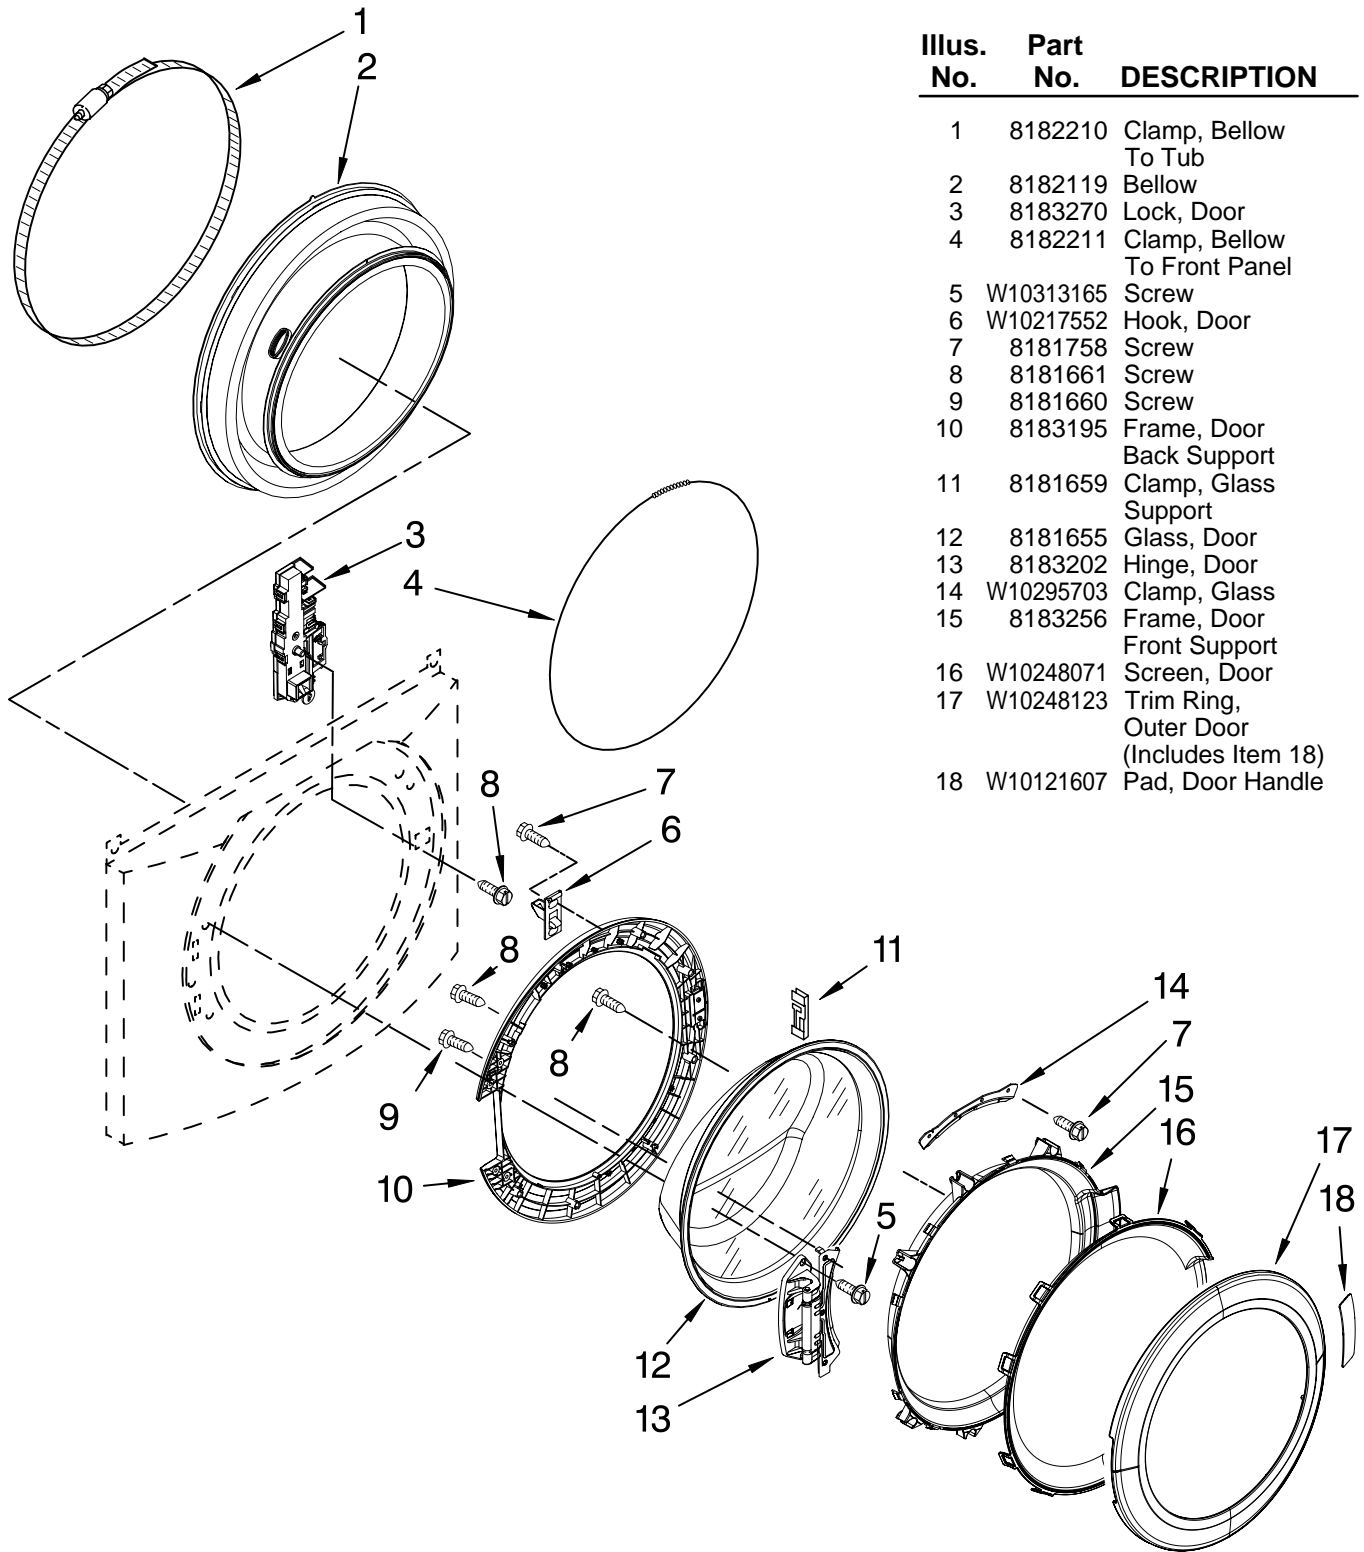

DOOR AND LATCH PARTS

For Models: MHWE550WW01, MHWE550WR01, MHWE550WJ01
(White) (Red) (Oxide)

Illus. No.	Part No.	DESCRIPTION
1	8182210	Clamp, Bellow To Tub
2	8182119	Bellow
3	8183270	Lock, Door
4	8182211	Clamp, Bellow To Front Panel
5	W10313165	Screw
6	W10217552	Hook, Door
7	8181758	Screw
8	8181661	Screw
9	8181660	Screw
10	8183195	Frame, Door Back Support
11	8181659	Clamp, Glass Support
12	8181655	Glass, Door
13	8183202	Hinge, Door
14	W10295703	Clamp, Glass
15	8183256	Frame, Door Front Support
16	W10248071	Screen, Door
17	W10248123	Trim Ring, Outer Door (Includes Item 18)
18	W10121607	Pad, Door Handle

FOR ORDERING INFORMATION REFER TO PARTS PRICE LIST