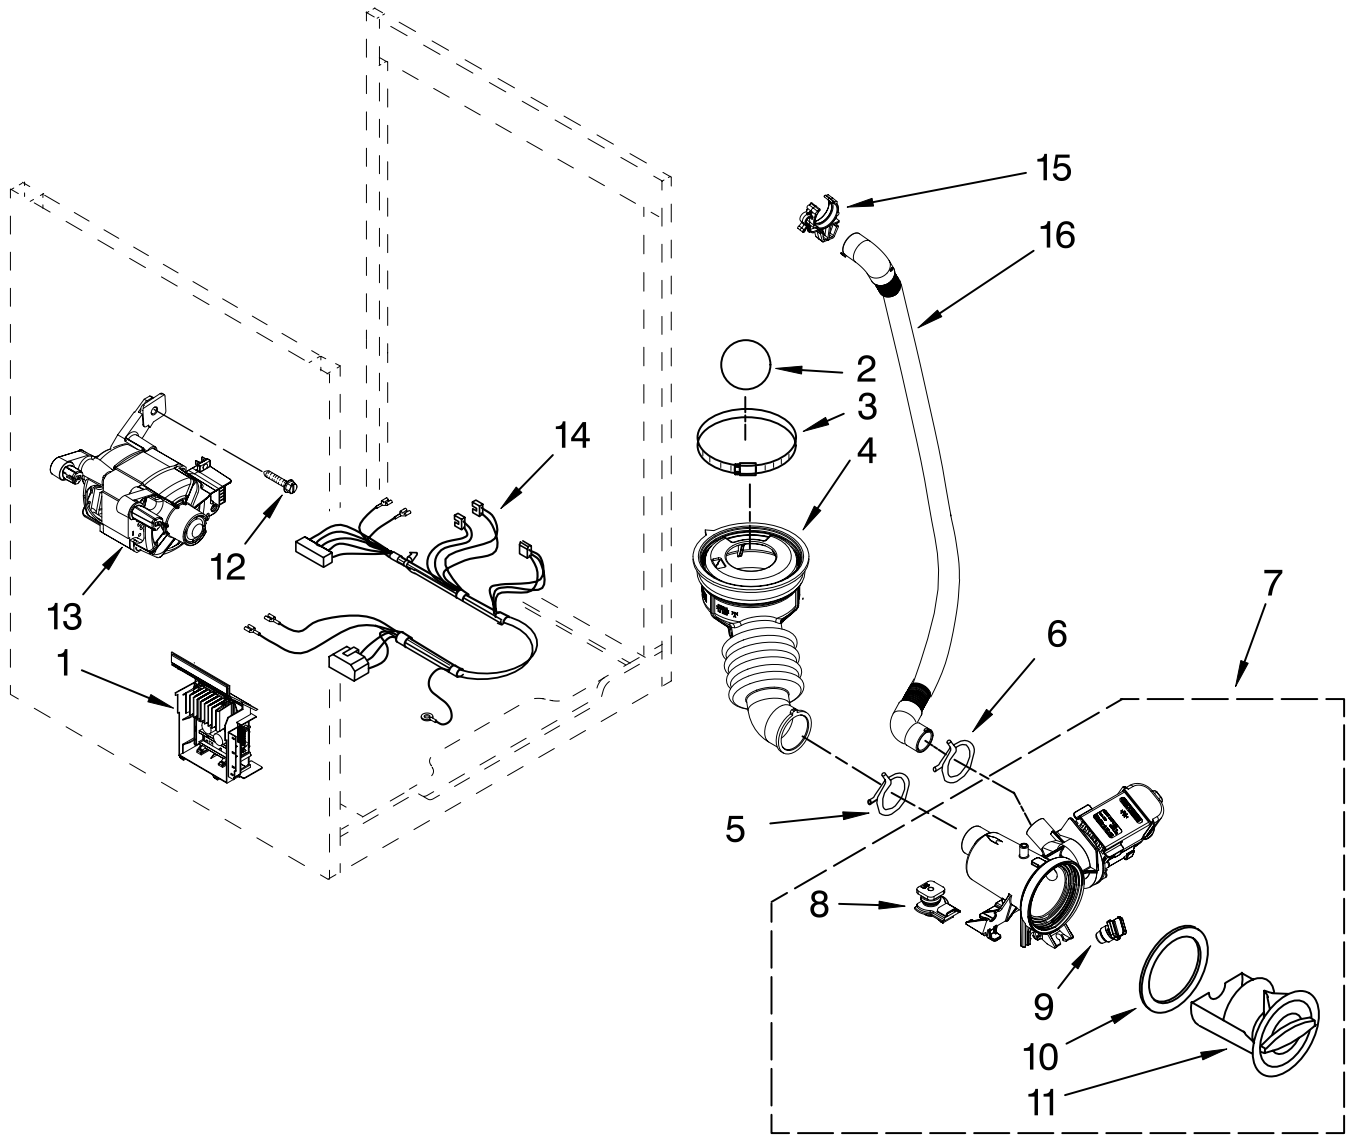

PUMP AND MOTOR PARTS

For Models: MHWE550WW01, MHWE550WR01, MHWE550WJ01
(White) (Red) (Oxide)

Illus. No.	Part No.	DESCRIPTION
1	8183196	Motor Control Unit
2	W10121657	Ball
3	8181734	Clamp
4	8181732	Hose, Tub to Pump
5	8181753	Clamp
6	8181752	Clamp
7	8182821	Pump (Complete)

Illus. No.	Part No.	DESCRIPTION
8	8182820	Grommet, Damper (Rear)
9	8182816	Grommet, Damper (Front)
10	8181736	Seal, Filter Cap
11	8183027	Cap, Filter (Includes Item 10)
12	W10128585	Bolt, Motor

Illus. No.	Part No.	DESCRIPTION
13	8182793	Motor
14	W10189680	Harness, Motor (Includes Item 23 On Page 1)
15	8182209	Retainer, Drain Hose
16	8181740	Drain Hose (Inner)

FOR ORDERING INFORMATION REFER TO PARTS PRICE LIST