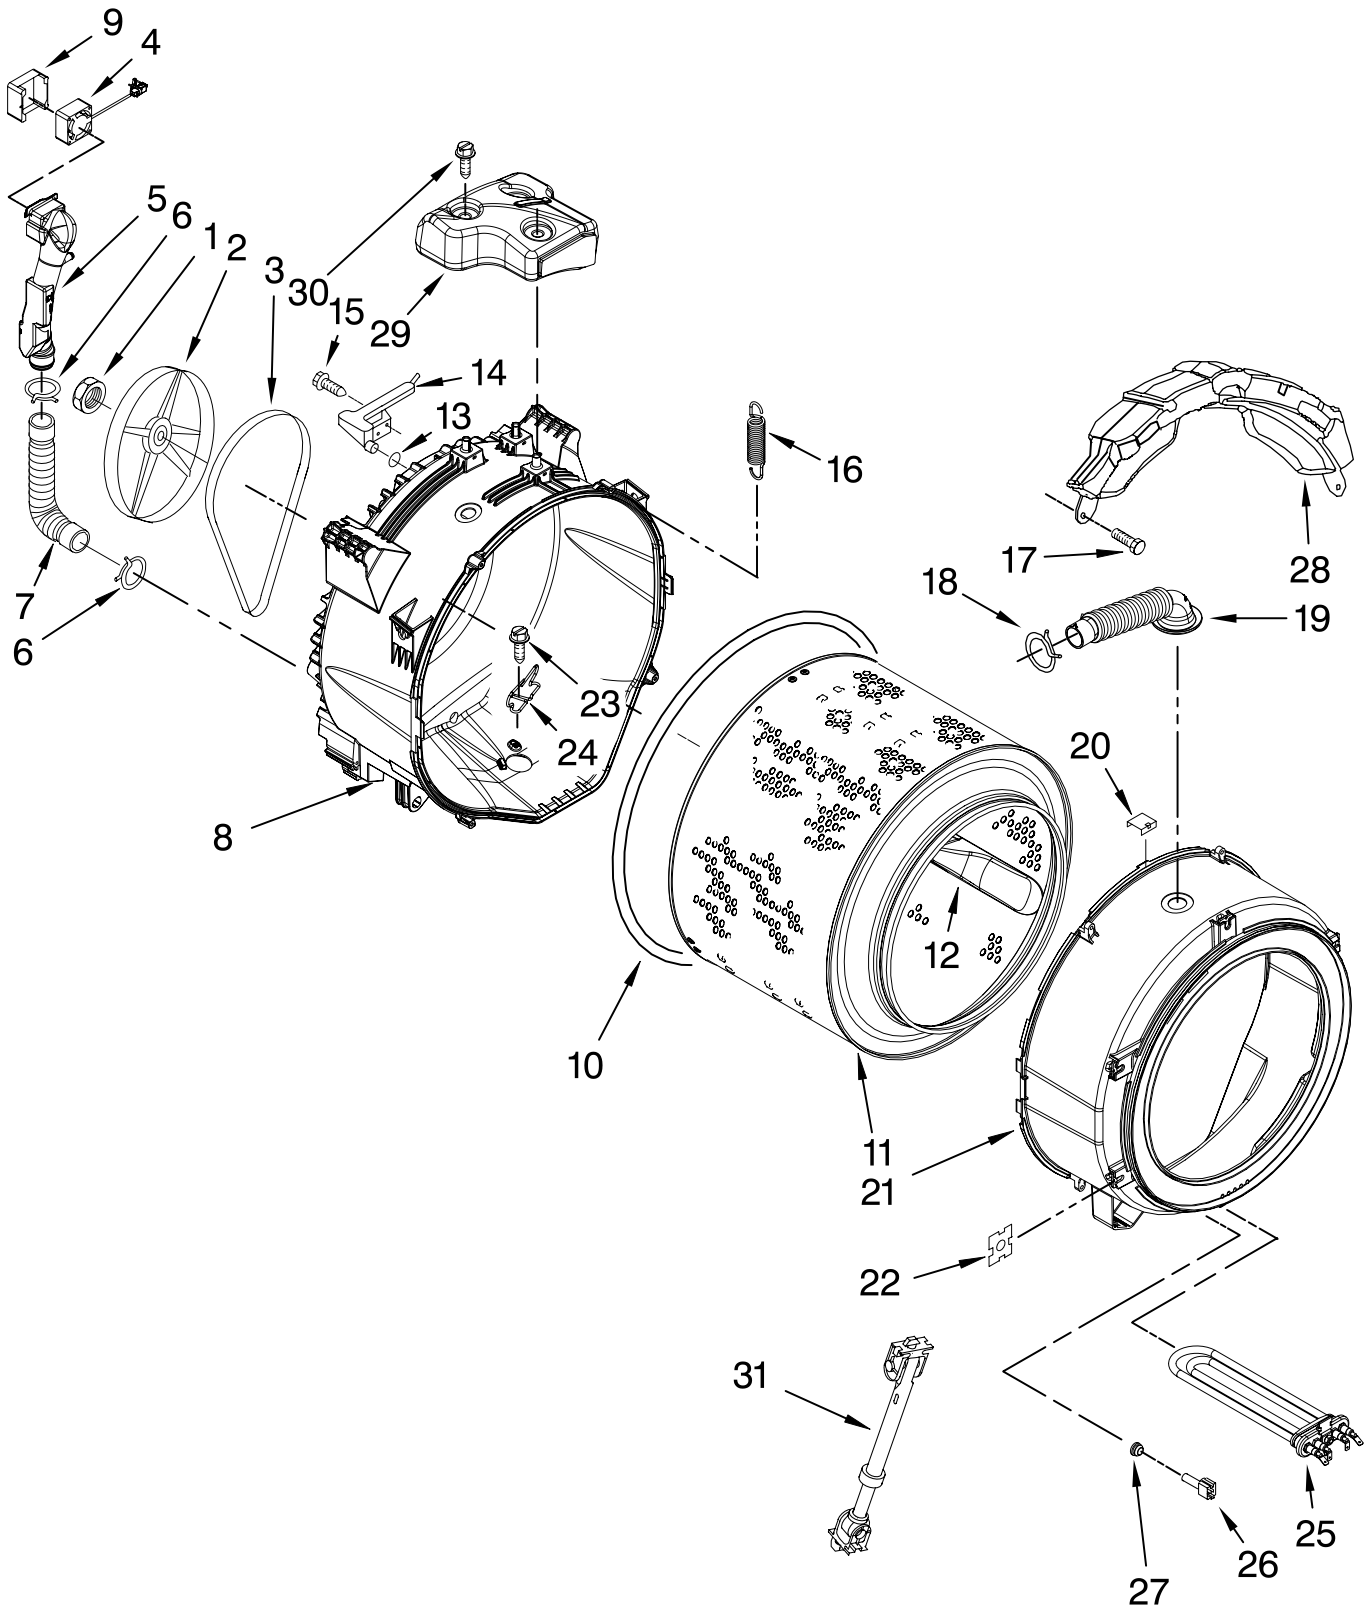

TUB AND BASKET PARTS

For Models: MHWE550WW01, MHWE550WR01, MHWE550WJ01
(White) (Red) (Oxide)

FOR ORDERING INFORMATION REFER TO PARTS PRICE LIST

TUB AND BASKET PARTS

For Models: MHWE550WW01, MHWE550WR01, MHWE550WJ01
(White) (Red) (Oxide)

Illus. No.	Part No.	DESCRIPTION
1	W10283361	Nut, Pulley
2	8182650	Pulley
3	W10248068	Belt
4	W10283362	Fan, Active Ventilation
5	W10283265	Pipe, Ventilation
6	W10208156	Clamp
7	8181743	Hose, Exhaust
8	W10283358	Tub, Rear (Includes Items 10, 22, 23 & 24)
9	W10283366	Support, Ventilation Fan
10	8181673	Gasket, Tub
11	W10283352	Basket
12	W10283356	Baffle, Tub
13	W10250553	O-Ring
14	8181731	Airtrap
15	8181785	Screw
16	8182814	Spring, Suspension (Set Of 2)
17	8181647	Bolt, Front Counterweight
18	8181742	Clamp, Hose
19	8183187	Hose, Exhaust
20	8181667	Clamp, Tub
21	W10250568	Tub, Front (Includes Items 10 & 22)
22	8182512	Nut, Push-In
23	8182214	Screw
24	W10250572	Bracket, Heater Support
25	W10249844	Heater-Steamer
26	8181705	NTC
27	8181829	Seal, NTC
28	W10326457	Counterweight, Front
29	W10326456	Counterweight, Rear
30	W10283359	Screw, Rear Counterweight
31	8182812	Shock Absorber