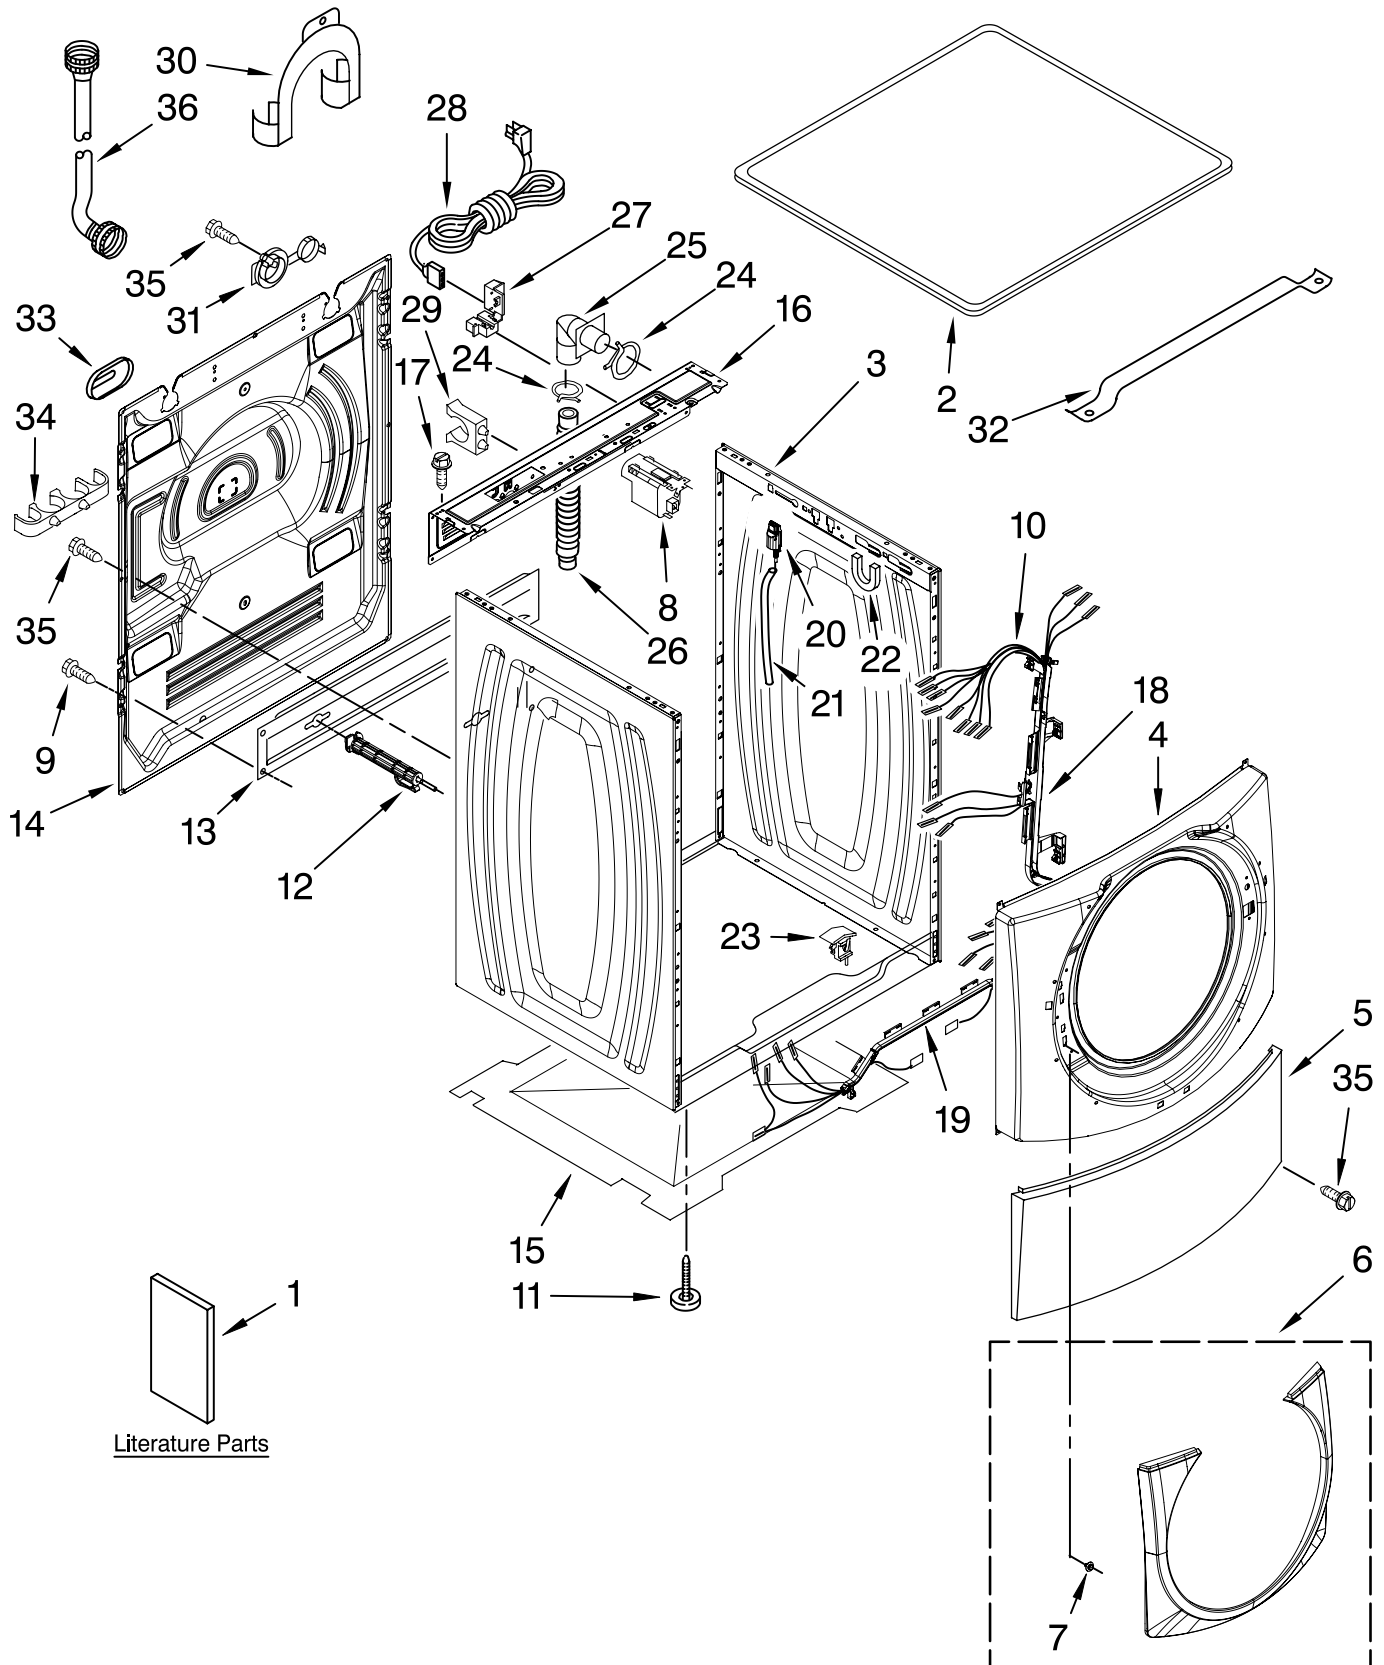

TOP AND CABINET PARTS

For Models: MHWE550WW01, MHWE550WR01, MHWE550WJ01
(White) (Red) (Oxide)

AUTOMATIC
WASHER

FOR ORDERING INFORMATION REFER TO PARTS PRICE LIST