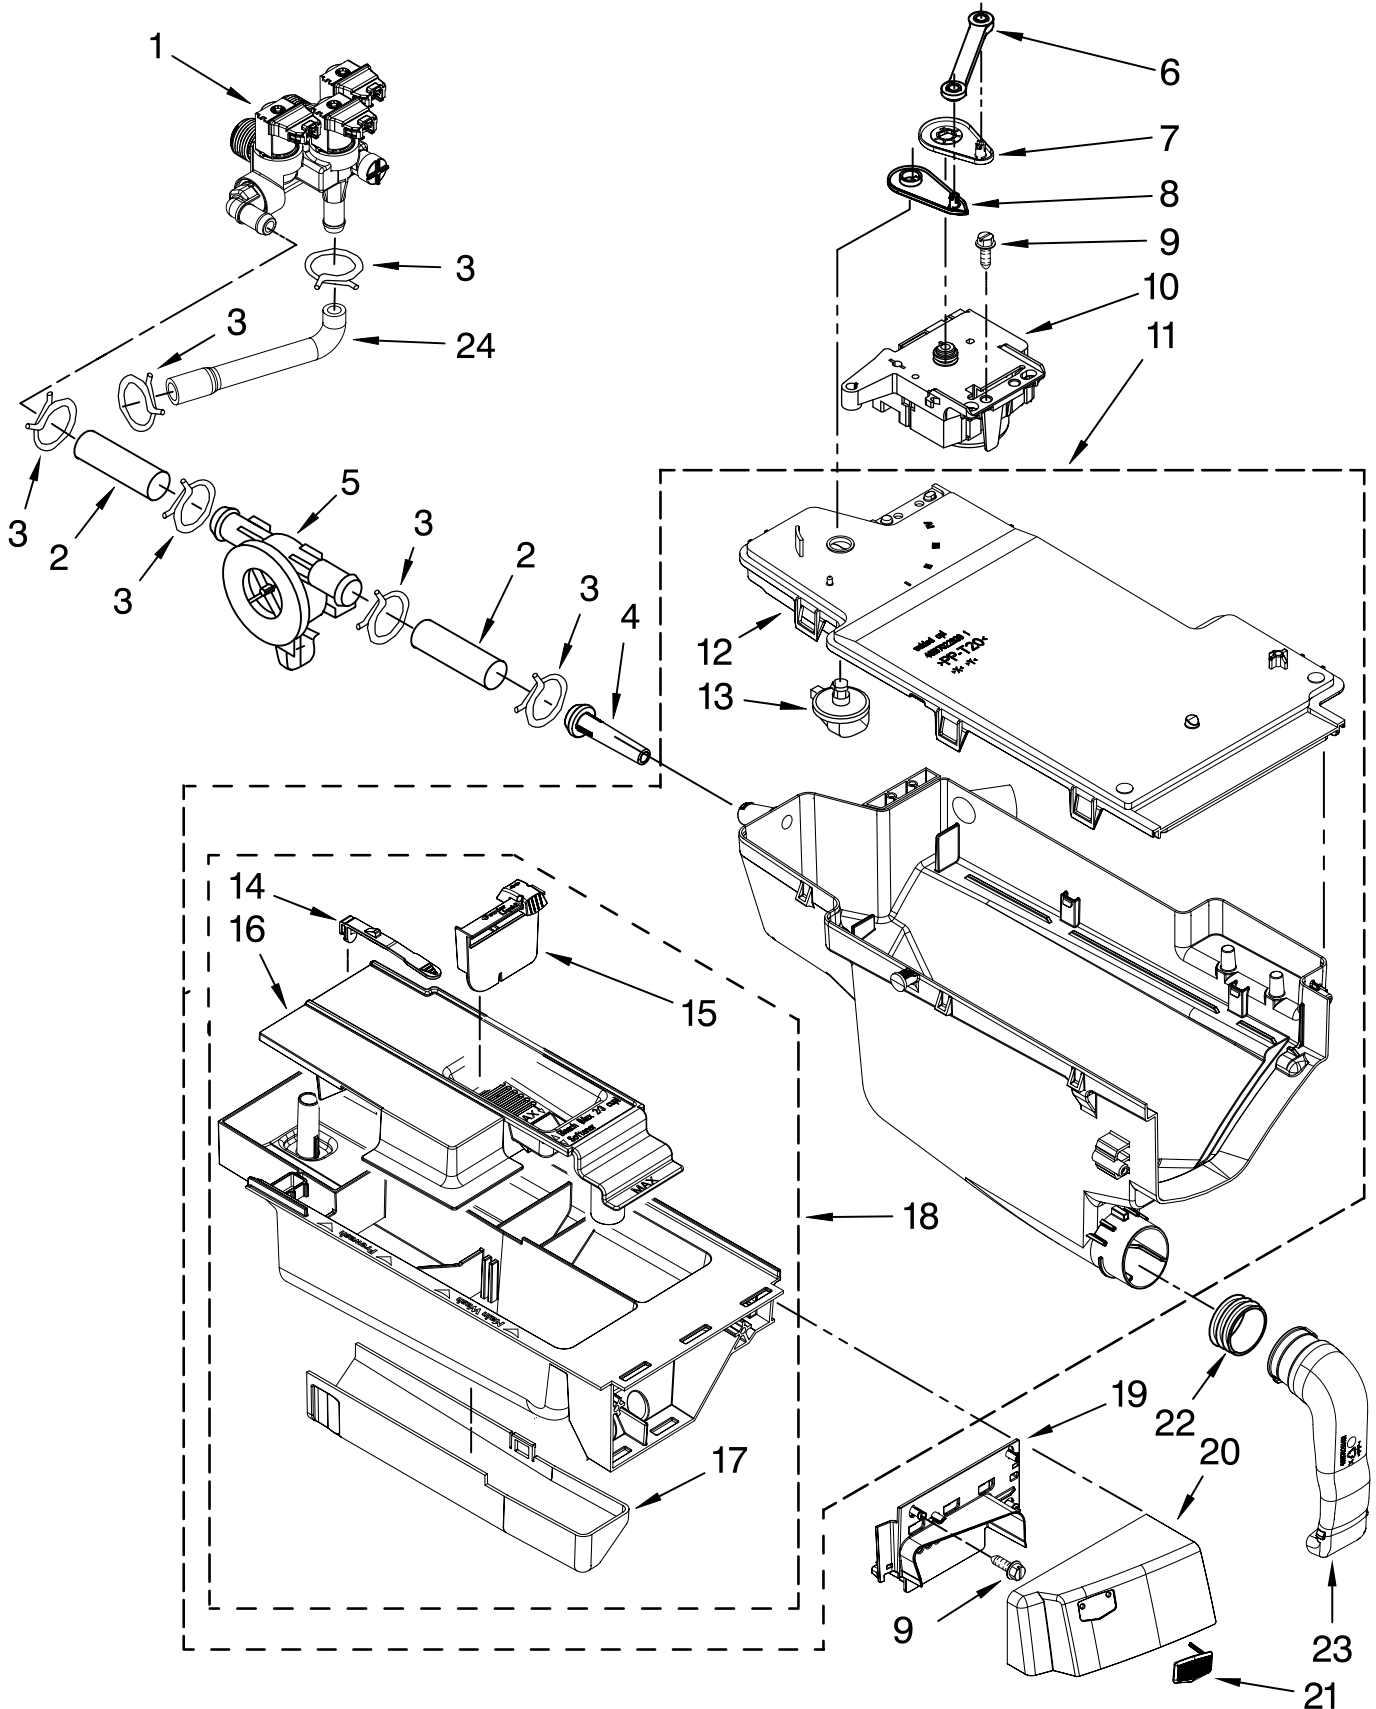

DISPENSER PARTS

For Models: MHWE550WW00, MHWE550WR00, MHWE550WJ00
(White) (Red) (Oxide)

FOR ORDERING INFORMATION REFER TO PARTS PRICE LIST

DISPENSER PARTS

For Models: MHWE550WW00, MHWE550WR00, MHWE550WJ00
(White) (Red) (Oxide)

Illus. No.	Part No.	DESCRIPTION
1	W10247306	Valve, Inlet
2	W10275565	Hose, Inlet Valve To Flowmeter (2)
3	8181751	Clamp, Hose (6)
4	8183181	Nozzle, Inlet
5	8181696	Flowmeter
6	8183183	Lever, Water Distribution
7	8183184	Cam, Actuator
8	W10161052	Lever, Connection
9	8181661	Screw
10	W10283468	Actuator
11	W10157886	Dispenser, Complete (Includes Item 8)
12	W10164400	Plate, Distribution
13	8181712	Nozzle, Distribution
14	8181721	Hook, Drawer
15	W10121596	Separator, With Selection Slider
16	W10121598	Syphon, Bleach/Softener
17	8183179	Cover, Detergent Drawer
18	8183173	Drawer, Detergent (Complete)
19		Bracket, Handle Fixation
	W10248111	White
	W10289412	Red
	W10289408	Oxide
20		Handle, Drawer (Includes Items 19 & 21)
	W10296315	White
	W10296316	Red
	W10296317	Oxide
21	W10248108	Medallion
22	8181747	Seal
23	8181718	Tube, Dispenser To Bellow
24	W10247308	Hose, Inlet Valve To Vent Pipe

FOR ORDERING INFORMATION REFER TO PARTS PRICE LIST