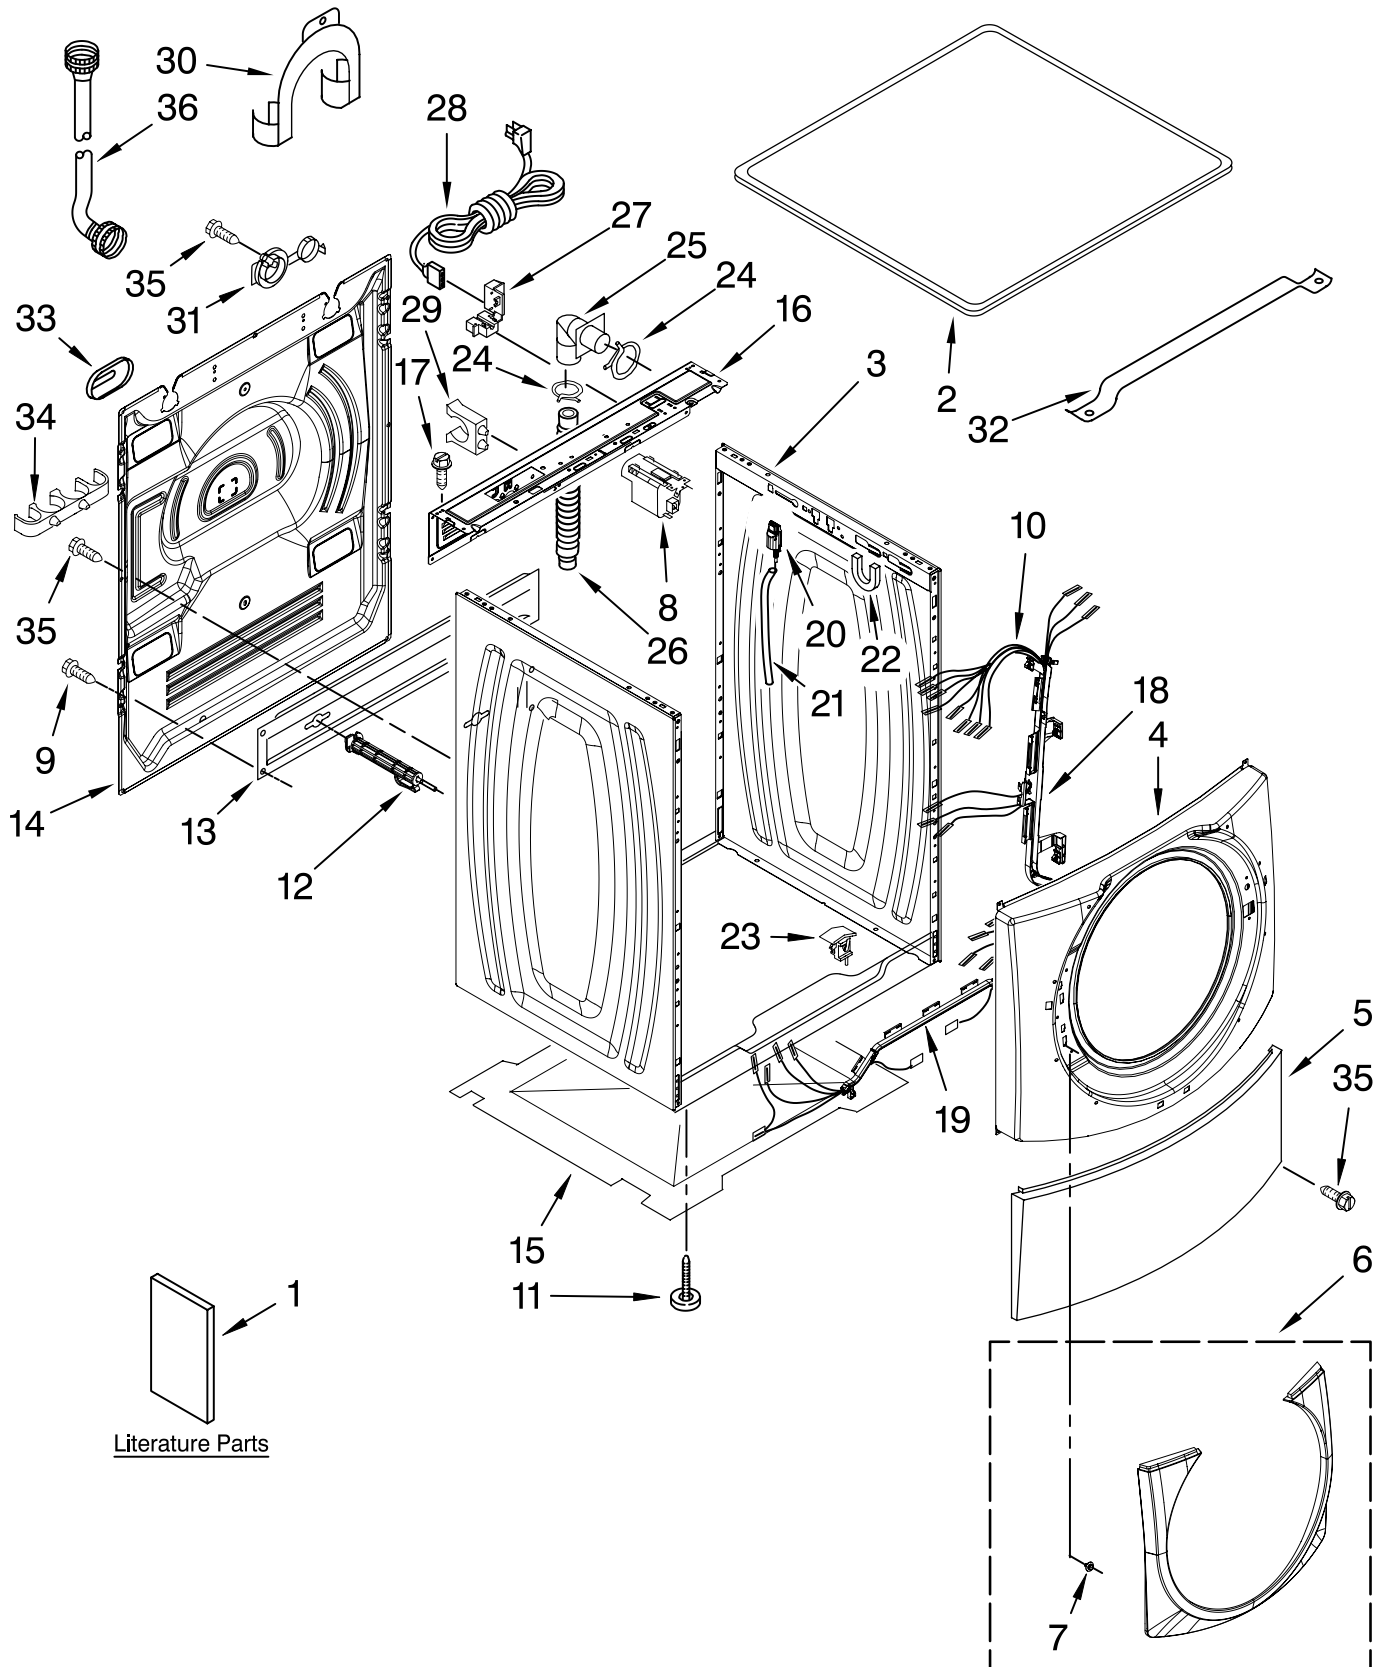

TOP AND CABINET PARTS

For Models: MHWE550WW00, MHWE550WR00, MHWE550WJ00
(White) (Red) (Oxide)

AUTOMATIC
WASHER

FOR ORDERING INFORMATION REFER TO PARTS PRICE LIST