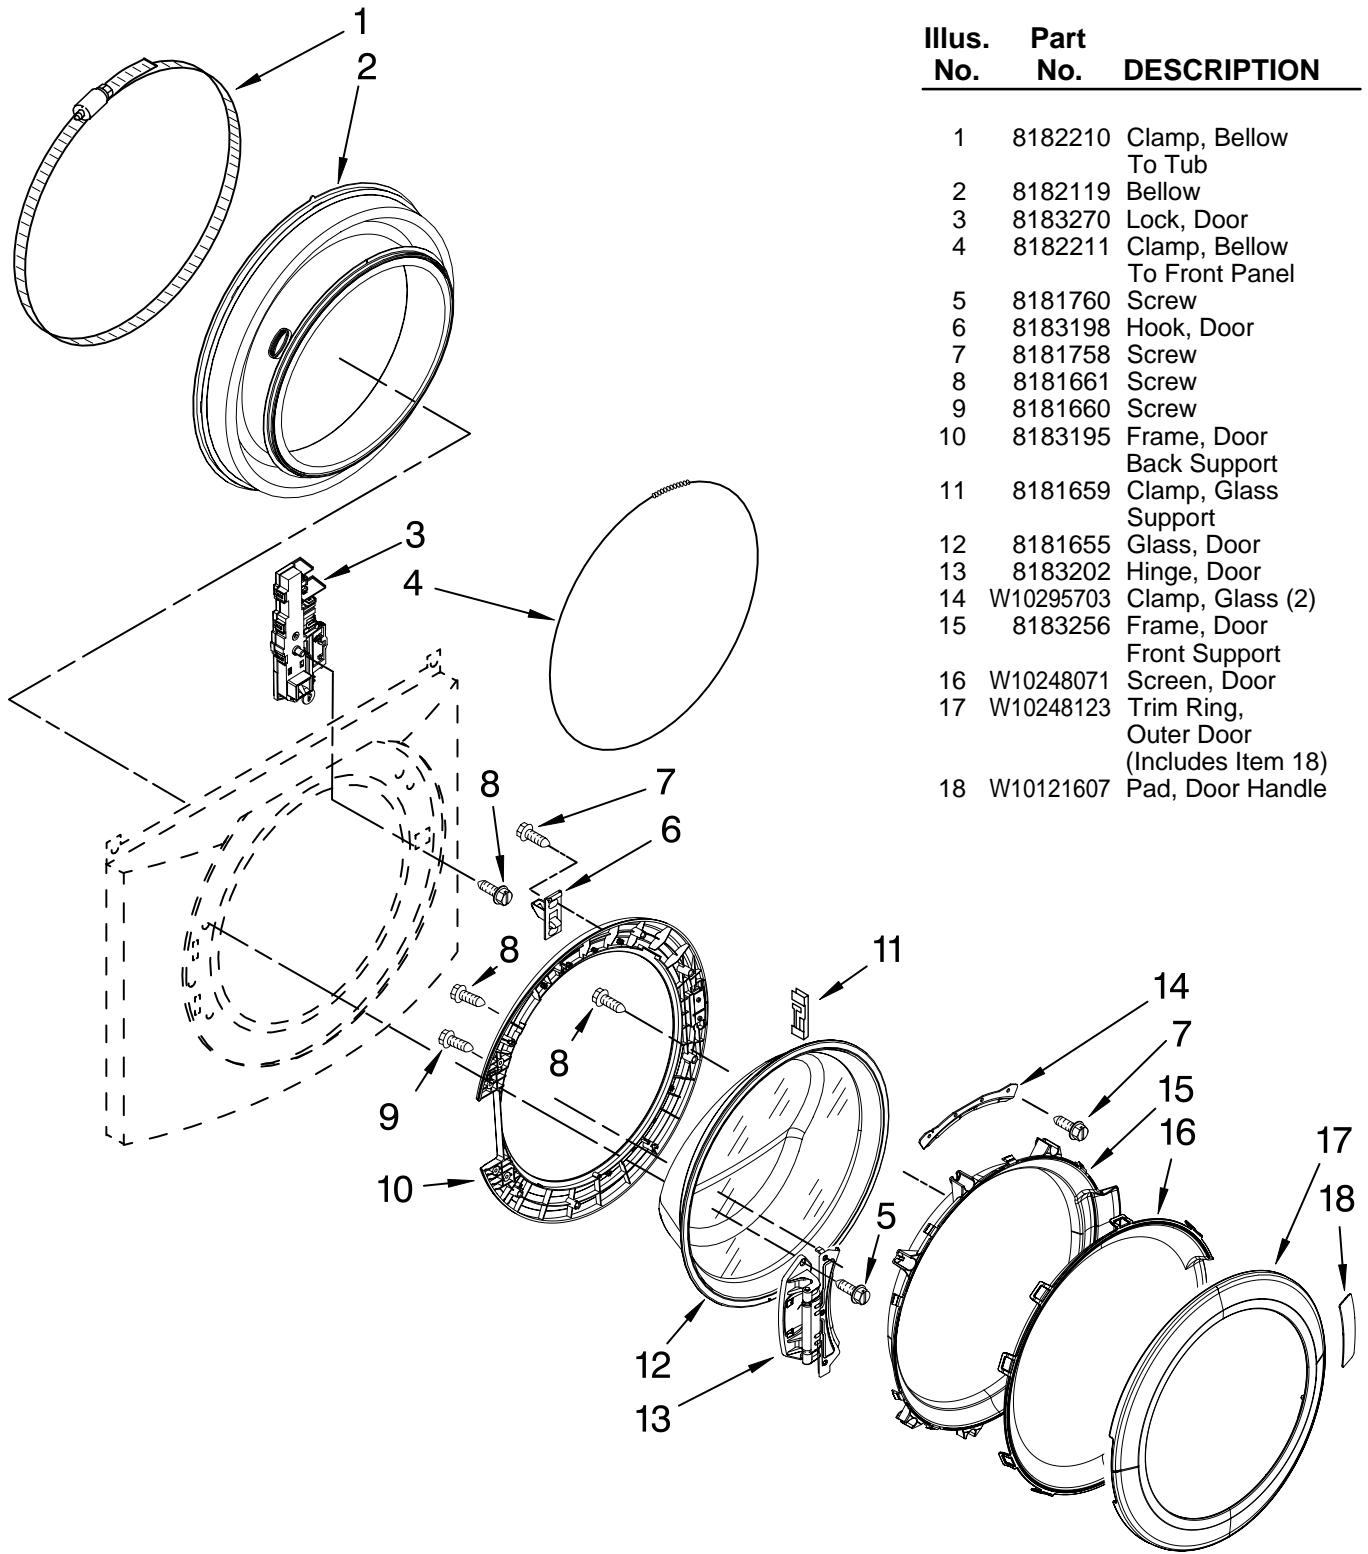

DOOR AND LATCH PARTS

For Models: MHWE550WW00, MHWE550WR00, MHWE550WJ00
(White) (Red) (Oxide)

Illus. No.	Part No.	DESCRIPTION
1	8182210	Clamp, Bellow To Tub
2	8182119	Bellow
3	8183270	Lock, Door
4	8182211	Clamp, Bellow To Front Panel
5	8181760	Screw
6	8183198	Hook, Door
7	8181758	Screw
8	8181661	Screw
9	8181660	Screw
10	8183195	Frame, Door Back Support
11	8181659	Clamp, Glass Support
12	8181655	Glass, Door
13	8183202	Hinge, Door
14	W10295703	Clamp, Glass (2)
15	8183256	Frame, Door Front Support
16	W10248071	Screen, Door
17	W10248123	Trim Ring, Outer Door (Includes Item 18)
18	W10121607	Pad, Door Handle

FOR ORDERING INFORMATION REFER TO PARTS PRICE LIST