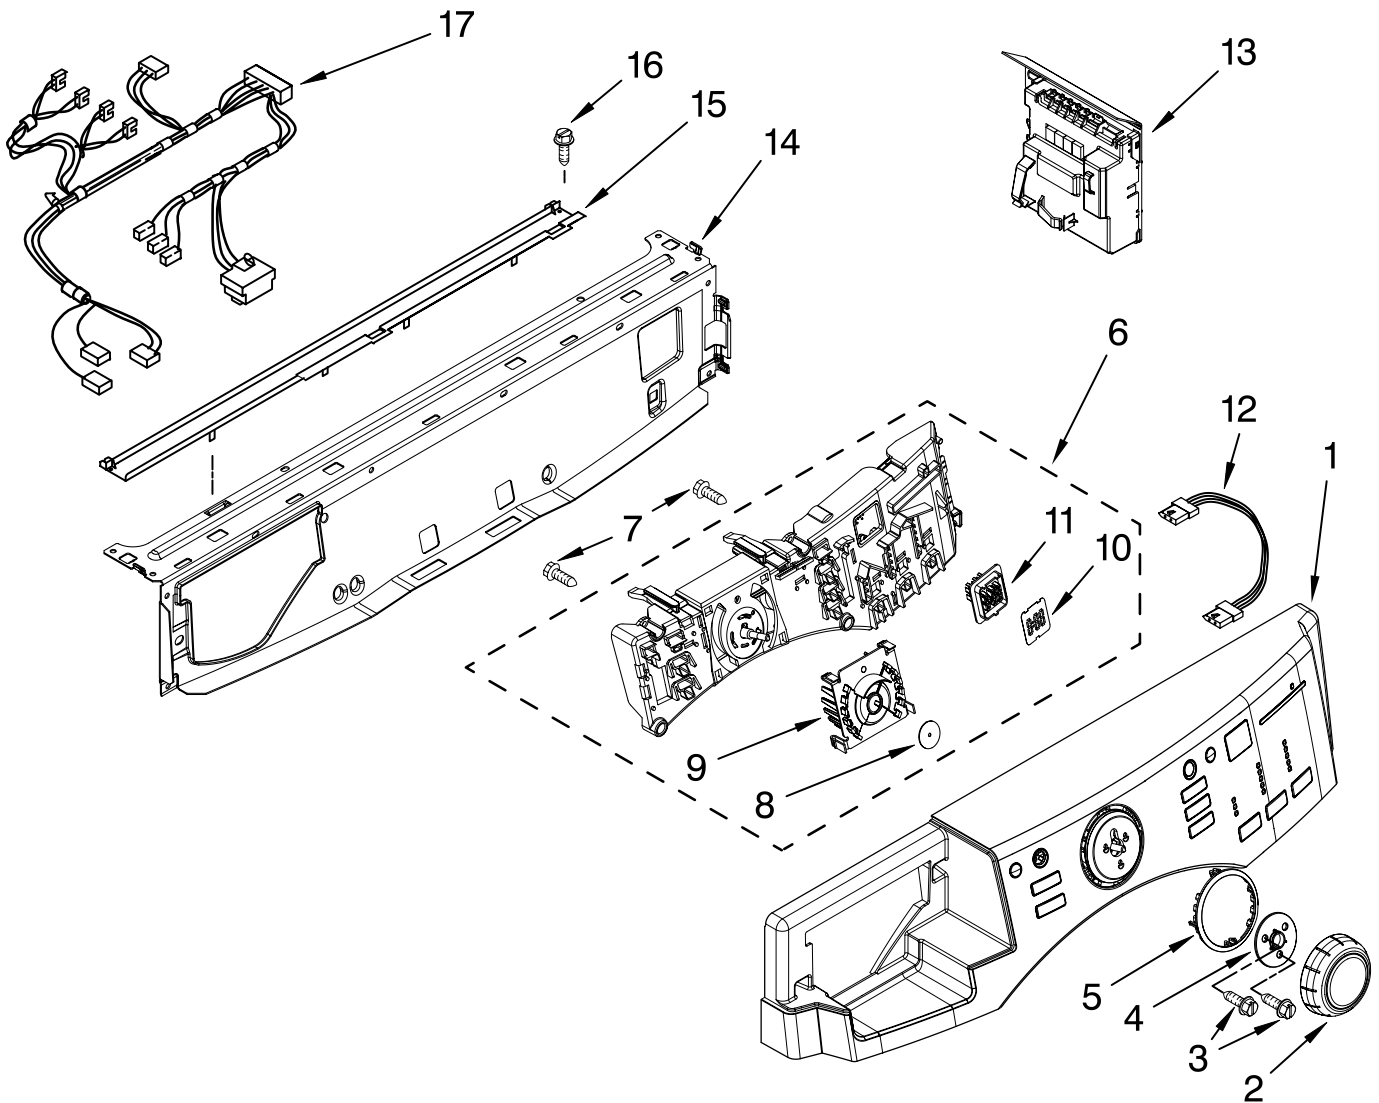

CONTROL PANEL PARTS

For Models: MHWE550WW00, MHWE550WR00, MHWE550WJ00
(White) (Red) (Oxide)

Illus. No.	Part No.	DESCRIPTION
1	W10296318	Panel-Control White
	W10296319	Red
	W10296320	Oxide
2	W10248116	Knob, Control (Includes Item 5)
3	8181758	Screw
4	W10248117	Bushing, Knob
5	W10248122	Light Guide, Cycle

Illus. No.	Part No.	DESCRIPTION
6	W10283515	User Interface
7	8181661	Screw
8	W10248120	Seal, User Interface
9	W10248121	Light Guide-Cycle, Internal
10	W10248118	Foil-Display
11	W10248119	Light Guide-Display

Illus. No.	Part No.	DESCRIPTION
12	W10283465	Harness, Wiring (User Interface)
13	W10283518	Microcomputer, Machine Control
14	8183203	Brace, Front Top
15	8183204	Channel, Water
16	8181756	Screw
17	W10283457	Harness, Wiring (Upper Main)

FOR ORDERING INFORMATION REFER TO PARTS PRICE LIST