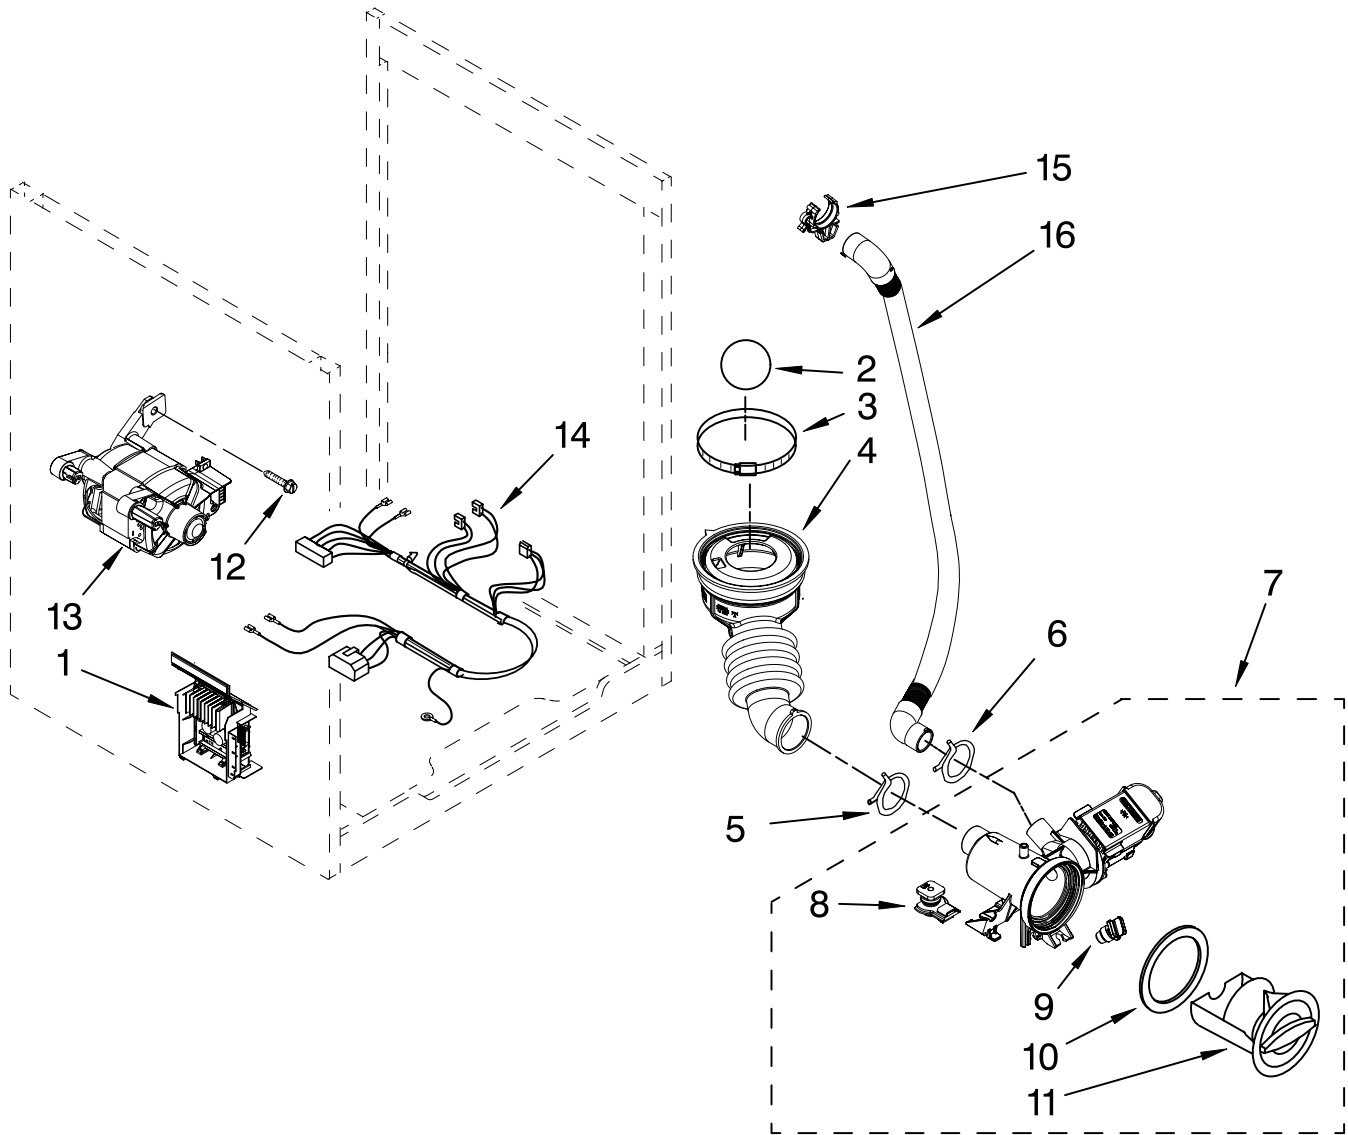

For Models: MHWE550WW00, MHWE550WR00, MHWE550WJ00
 (White) (Red) (Oxide)

Illus. No.	Part No.	DESCRIPTION
1	W10247306	Valve, Inlet
2	W10275565	Hose, Inlet Valve To Flowmeter (2)
3	8181751	Clamp, Hose (6)
4	8183181	Nozzle, Inlet
5	8181696	Flowmeter
6	8183183	Lever, Water Distribution
7	8183184	Cam, Actuator
8	W10161052	Lever, Connection
9	8181661	Screw
10	W10283468	Actuator
11	W10157886	Dispenser, Complete (Includes Item 8)
12	W10164400	Plate, Distribution
13	8181712	Nozzle, Distribution
14	8181721	Hook, Drawer
15	W10121596	Separator, With Selection Slider
16	W10121598	Syphon, Bleach/Softener
17	8183179	Cover, Detergent Drawer
18	8183173	Drawer, Detergent (Complete)
19		Bracket, Handle Fixation
	W10248111	White
	W10289412	Red
	W10289408	Oxide
20		Handle, Drawer (Includes Items 19 & 21)
	W10296315	White
	W10296316	Red
	W10296317	Oxide
21	W10248108	Medallion
22	8181747	Seal
23	8181718	Tube, Dispenser To Bellow
24	W10247308	Hose, Inlet Valve To Vent Pipe

FOR ORDERING INFORMATION REFER TO PARTS PRICE LIST

PUMP AND MOTOR PARTS

For Models: MHWE550WW00, MHWE550WR00, MHWE550WJ00
(White) (Red) (Oxide)

Illus. No.	Part No.	DESCRIPTION
1	8183196	Motor Control Unit
2	W10121657	Ball
3	8181734	Clamp
4	8181732	Hose, Tub to Pump
5	8181753	Clamp
6	8181752	Clamp
7	8182821	Pump (Complete)