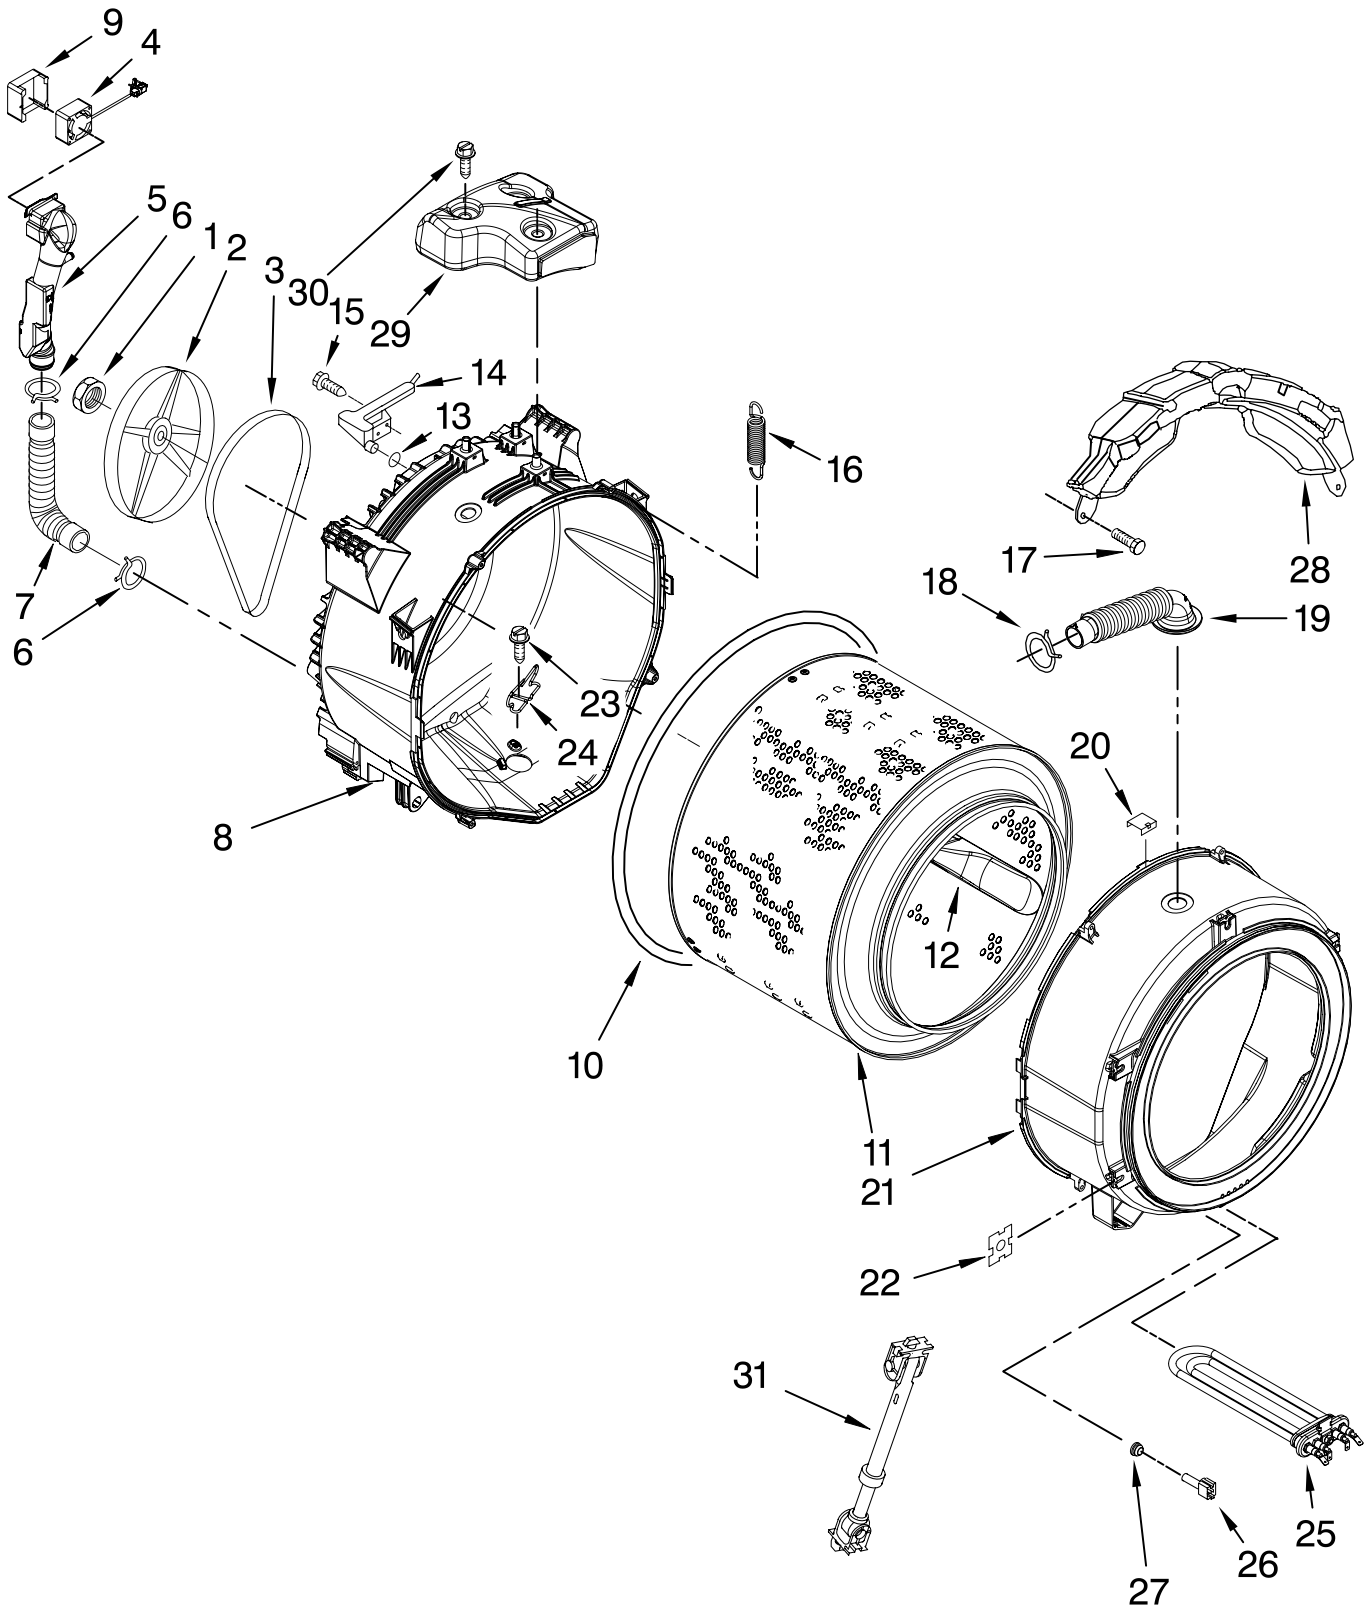

TUB AND BASKET PARTS

For Models: MHWE550WW00, MHWE550WR00, MHWE550WJ00
(White) (Red) (Oxide)

FOR ORDERING INFORMATION REFER TO PARTS PRICE LIST

TUB AND BASKET PARTS

For Models: MHWE550WW00, MHWE550WR00, MHWE550WJ00
(White) (Red) (Oxide)

Illus. No.	Part No.	DESCRIPTION
1	W10283361	Nut, Pulley
2	8182650	Pulley
3	W10248068	Belt
4	W10283362	Fan, Active Ventilation
5	W10283265	Pipe, Ventilation
6	W10208156	Clamp
7	8181743	Hose, Exhaust
8	W10283358	Tub, Rear (Includes Items 10, 22, 23 & 24)
9	W10283366	Support, Ventilation Fan
10	8181673	Gasket, Tub
11	W10283352	Basket
12	W10283356	Baffle, Tub
13	W10250553	O-Ring
14	8181731	Airtrap
15	8181785	Screw
16	8182814	Spring, Suspension
17	8181647	Bolt, Front Counterweight (3)
18	8181742	Clamp, Hose
19	8183187	Hose, Exhaust
20	8181667	Clamp, Tub
21	W10250568	Tub, Front (Includes Items 10 & 22)
22	8182512	Nut, Push-In
23	8182214	Screw
24	W10250572	Bracket, Heater Support
25	W10249844	Heater-Steamer
26	8181705	NTC
27	8181829	Seal, NTC
28	8181645	Counterweight, Front
29	W10283355	Counterweight, Rear
30	W10283359	Screw, Rear Counterweight (3)
31	8182812	Shock Absorber (4)

FOR ORDERING INFORMATION REFER TO PARTS PRICE LIST