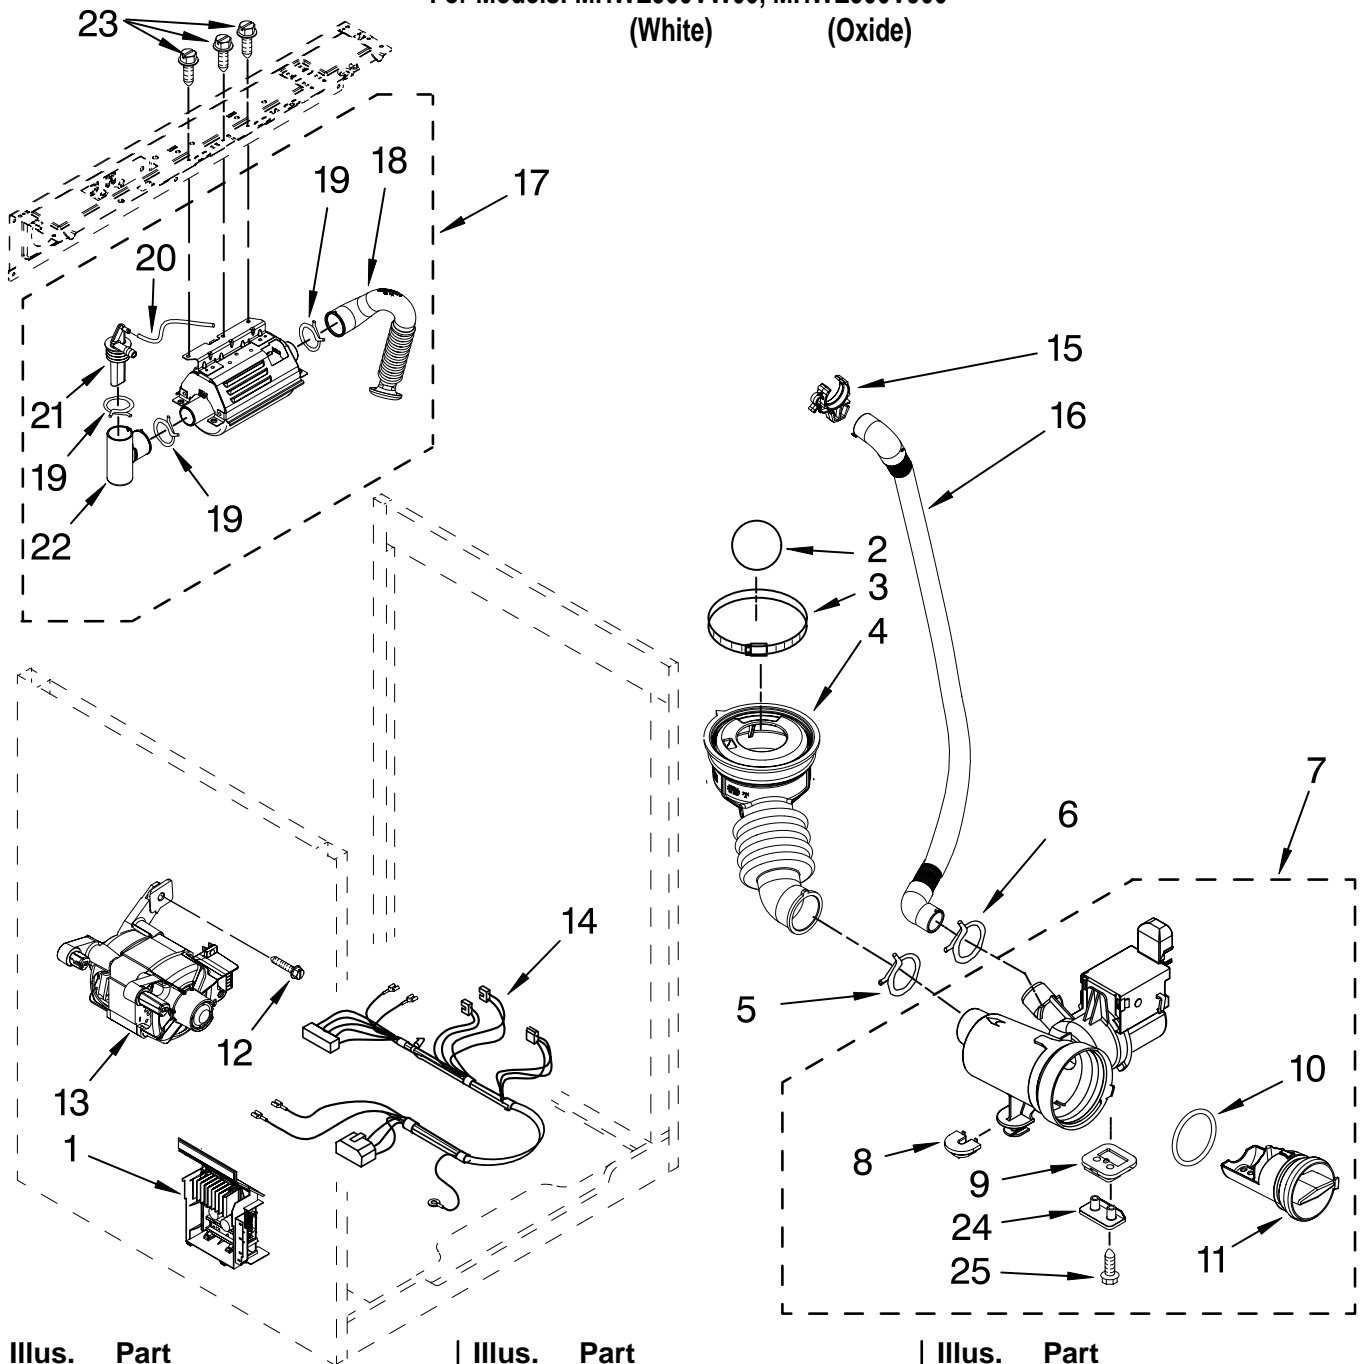

# STEAMER, PUMP AND MOTOR PARTS

For Models: MHWE900VW00, MHWE900VJ00

(White)

(Oxide)

Illus. No.	Part No.	DESCRIPTION
1	W10015480	Motor Control Unit
2	W10003330	Ball
3	8540008	Clamp
4	W10003240	Hose, Tub to Pump
5	370448	Clamp
6	356138	Clamp
7	W10117829	Pump (Complete)
8	W10034820	Foot, Rubber (Slider)
9	W10034830	Foot, Rubber (Lock)