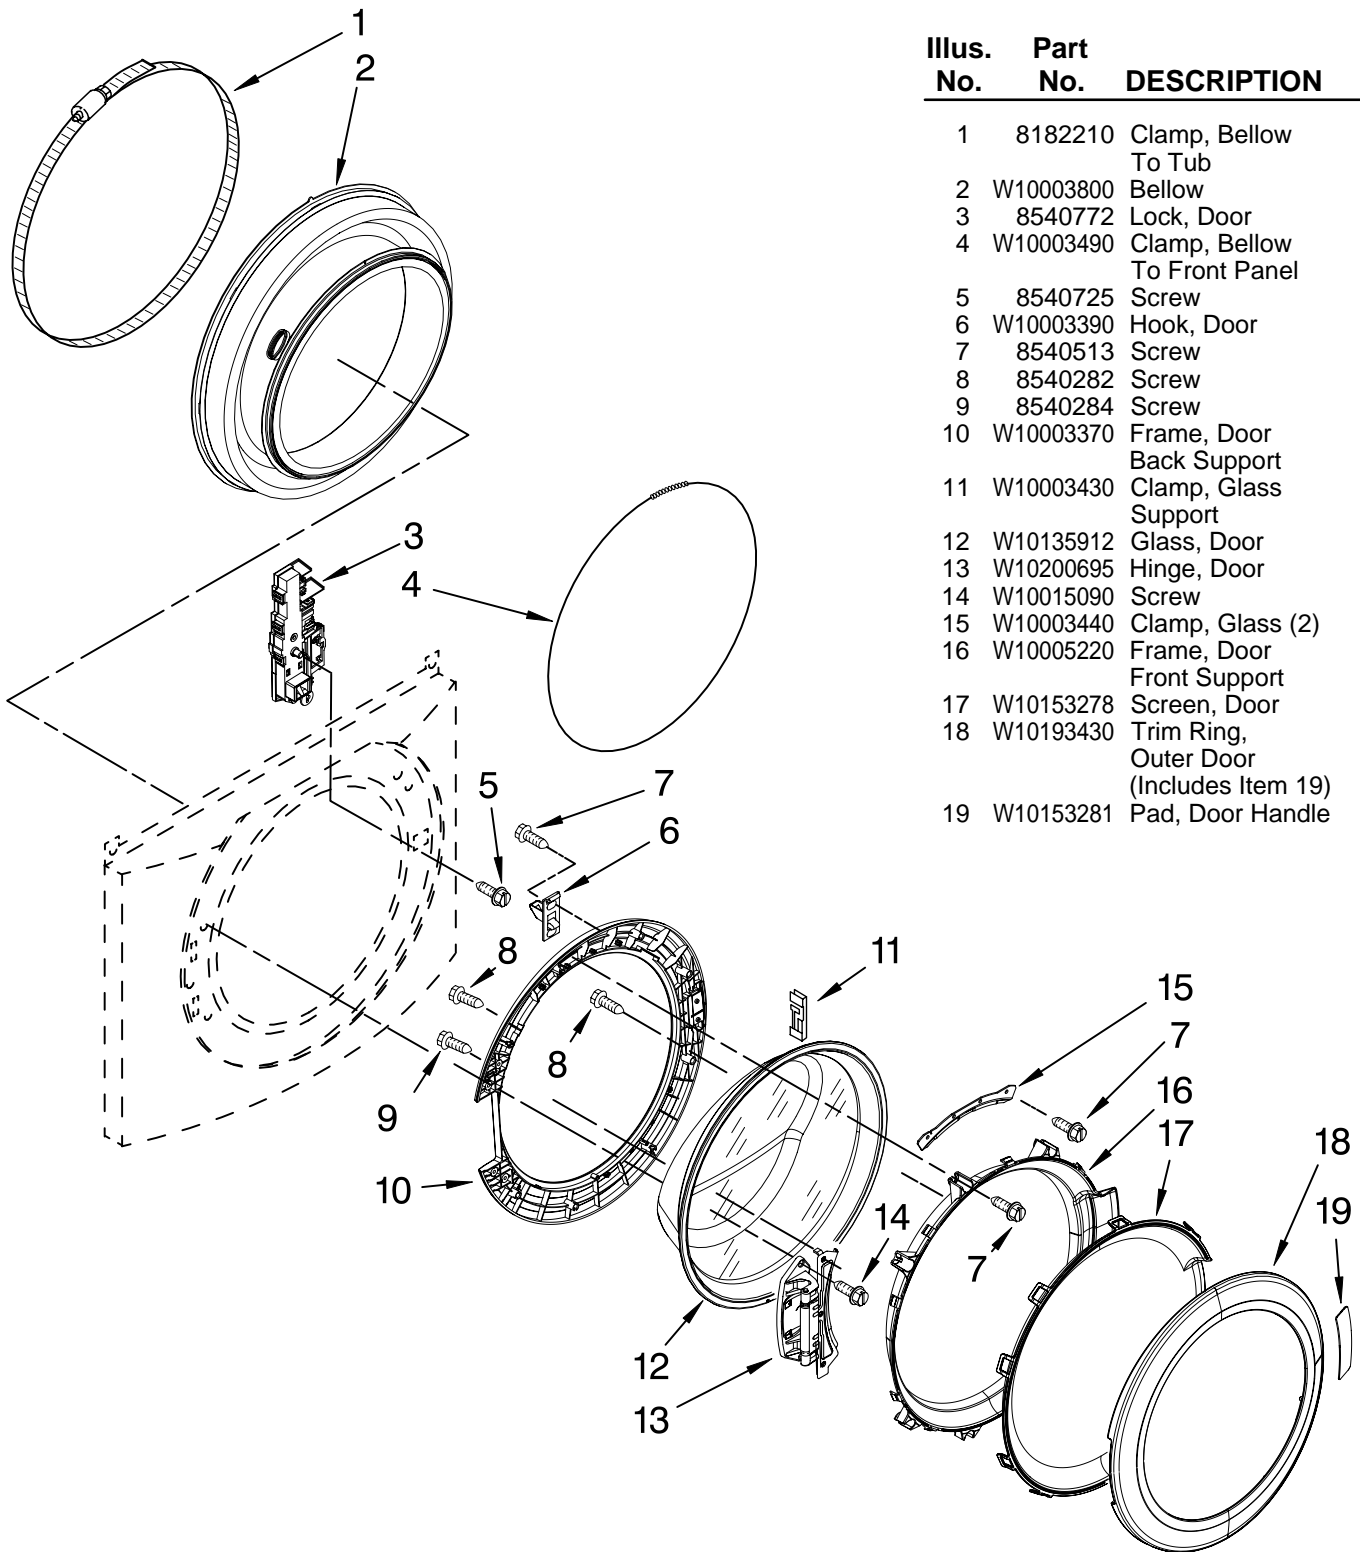

DOOR AND LATCH PARTS

For Models: MHWE900VW00, MHWE900VJ00

(White)

(Oxide)

Illus. No.	Part No.	DESCRIPTION
1	8182210	Clamp, Bellow To Tub
2	W10003800	Bellow
3	8540772	Lock, Door
4	W10003490	Clamp, Bellow To Front Panel
5	8540725	Screw
6	W10003390	Hook, Door
7	8540513	Screw
8	8540282	Screw
9	8540284	Screw
10	W10003370	Frame, Door Back Support
11	W10003430	Clamp, Glass Support
12	W10135912	Glass, Door
13	W10200695	Hinge, Door
14	W10015090	Screw
15	W10003440	Clamp, Glass (2)
16	W10005220	Frame, Door Front Support
17	W10153278	Screen, Door
18	W10193430	Trim Ring, Outer Door (Includes Item 19)
19	W10153281	Pad, Door Handle

FOR ORDERING INFORMATION REFER TO PARTS PRICE LIST