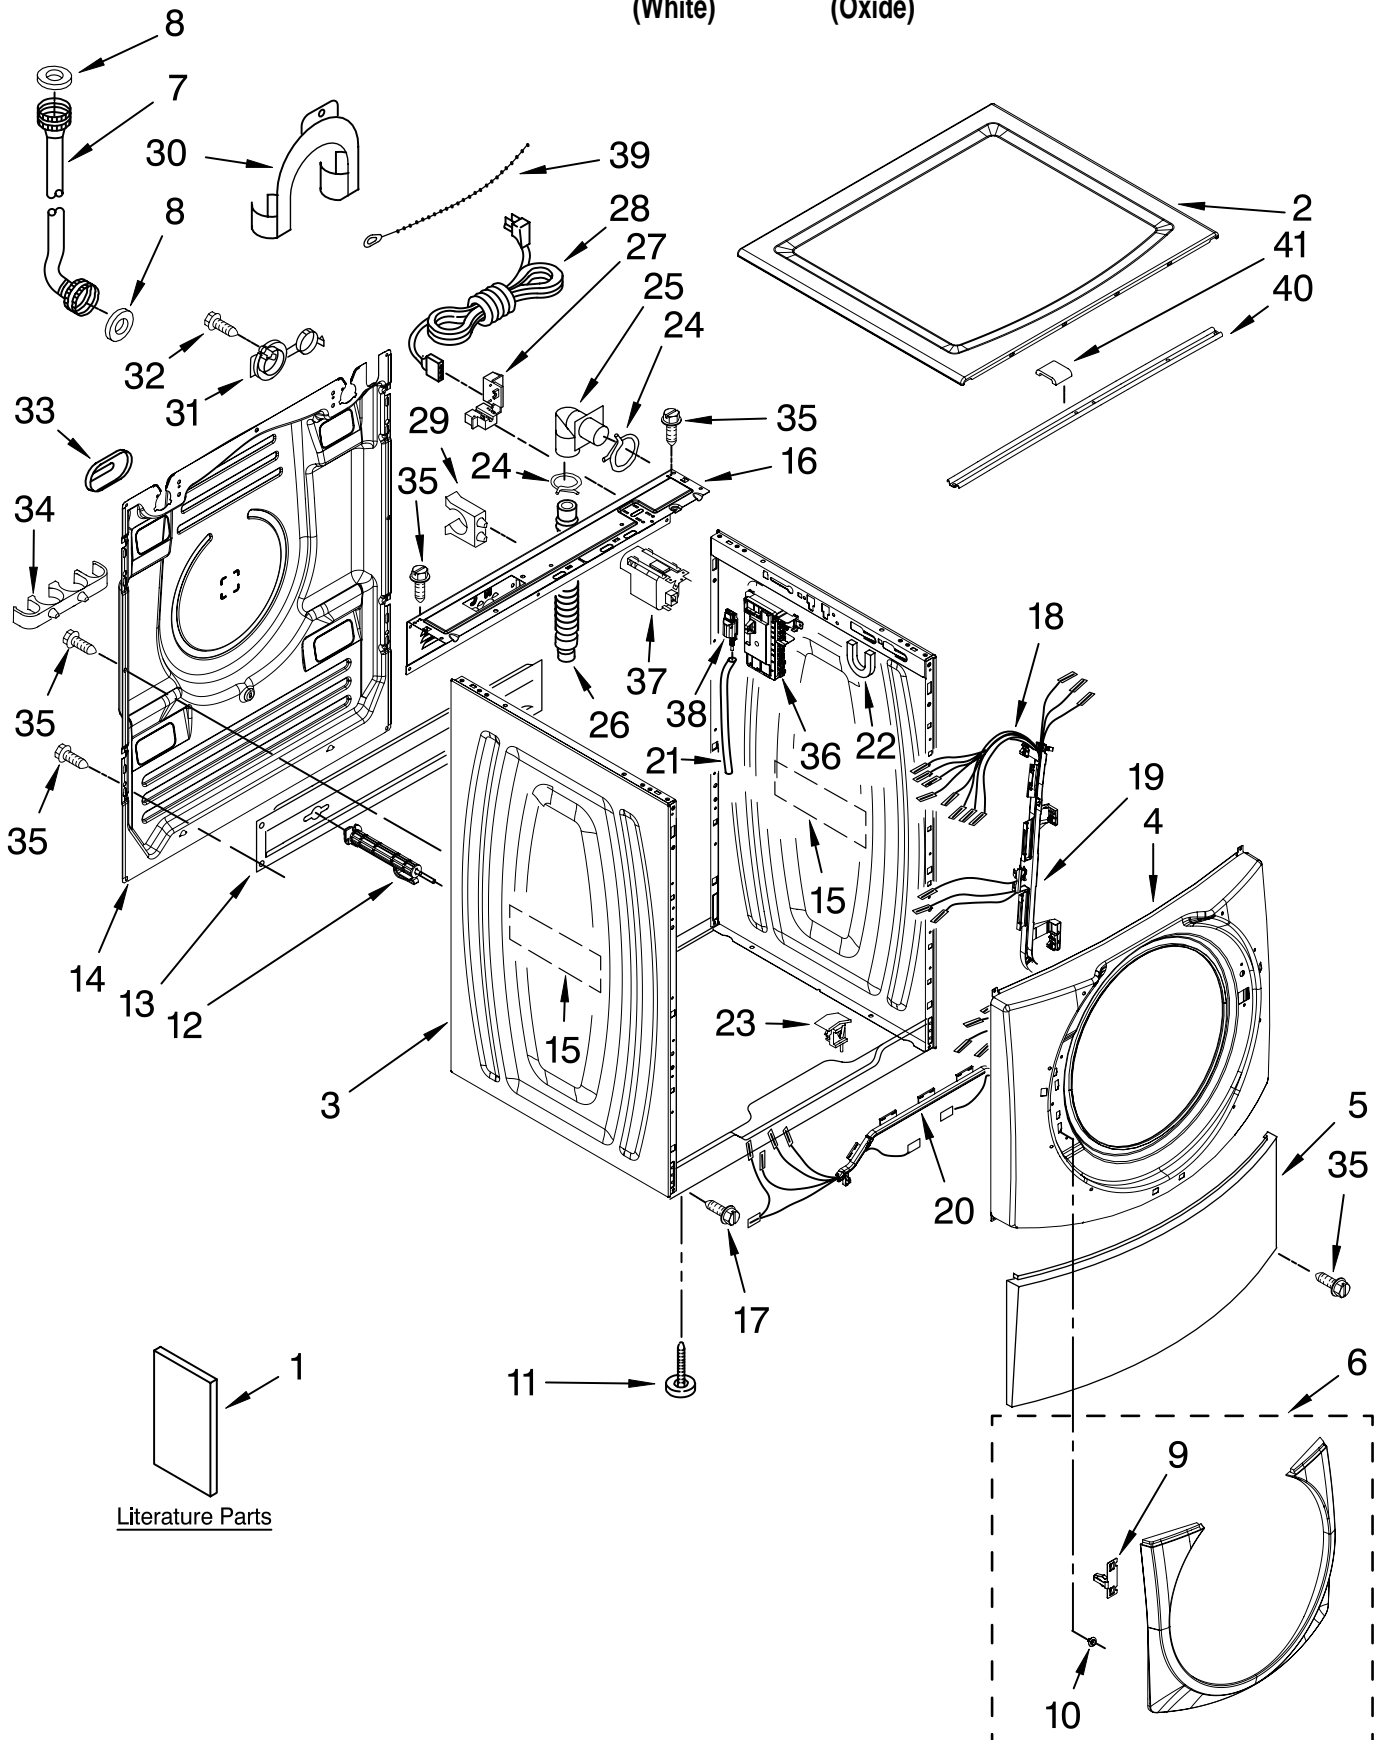

TOP AND CABINET PARTS

For Models: MHWE900VW00, MHWE900VJ00

(White)

(Oxide)

AUTOMATIC
WASHER

FOR ORDERING INFORMATION REFER TO PARTS PRICE LIST