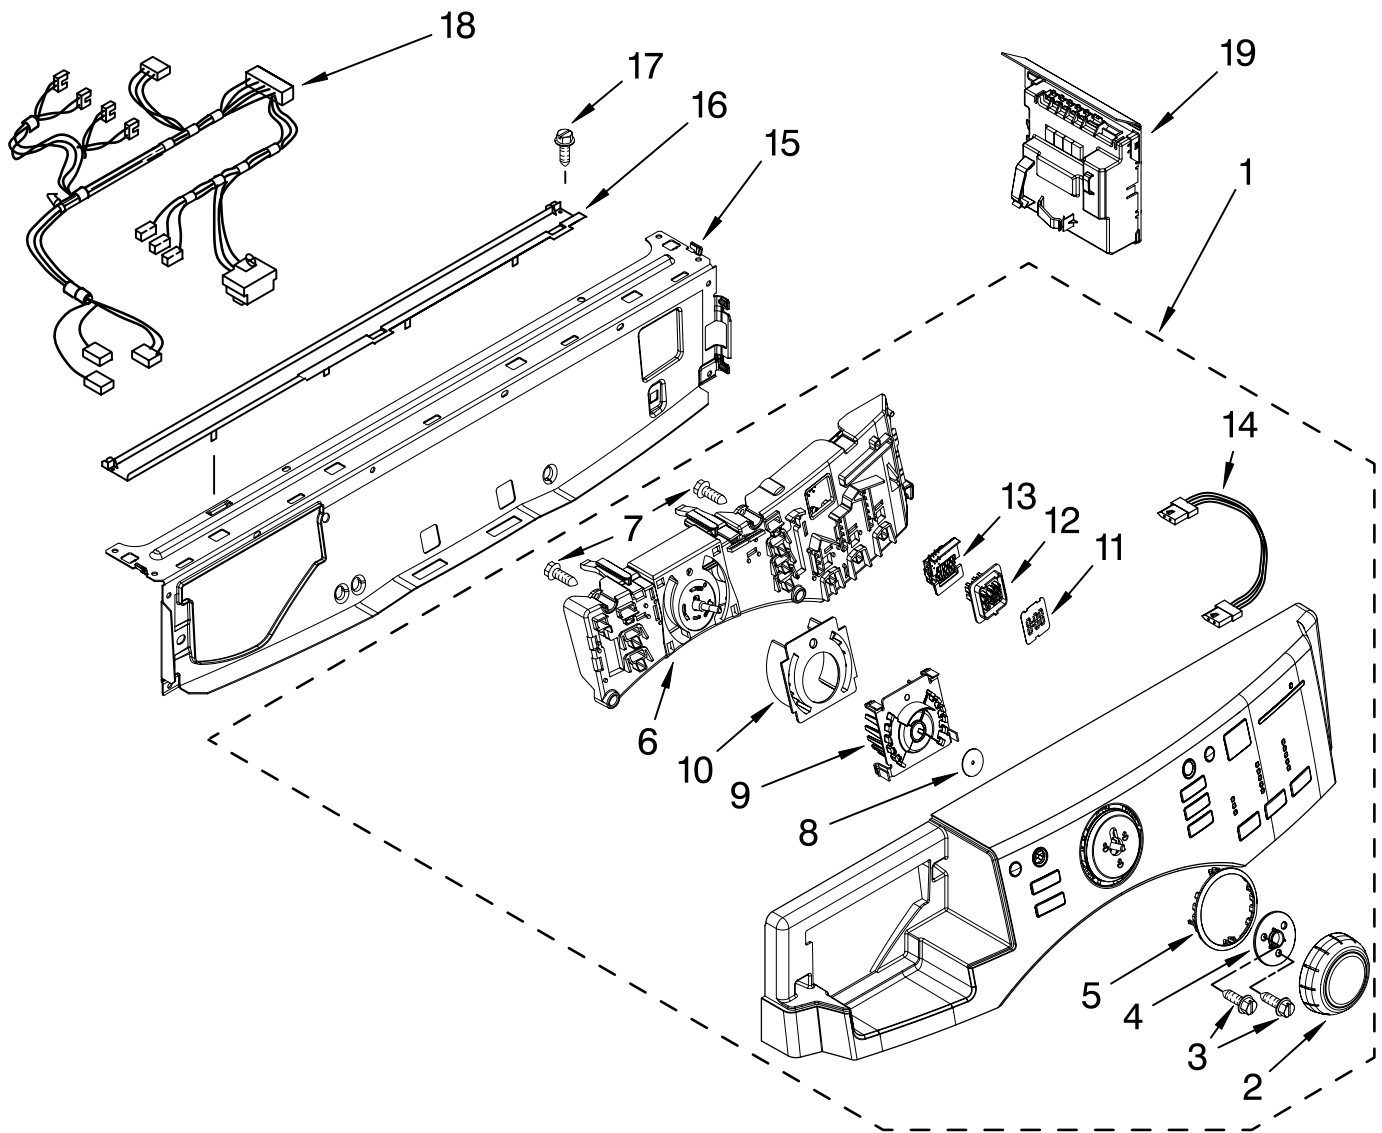

CONTROL PANEL PARTS

For Models: MHWE900VW00, MHWE900VJ00
(White) (Oxide)

Illus. No.	Part No.	DESCRIPTION
1	W10176645 White W10176646 Oxide	Panel, Control
2	W10164576	Knob, Control
3	8540513	Screw
4	W10172298	Bushing, Knob
5	W10164567	Light Guide, Cycle
6	W10164542	User Interface,

Illus. No.	Part No.	DESCRIPTION
7	8540282	Screw
8	8572039	Seal, User Interface
9	W10170293	Light Guide – Cycle, Internal
10	W10170295	Frame, Light Guide
11	W10171504	Foil – Display
12	W10164578	Light Guide – 3 Digit Display
13	W10171502	Frame – Light Guide Display

Illus. No.	Part No.	DESCRIPTION
14	W10167292	Harness, Wiring (User Interface)
15	W10059240	Brace, Front Top
16	W10003700	Channel, Water
17	W10015090	Screw
18	W10167278	Harness, Wiring (Upper Main)
19	W10175770	Microcomputer, Machine Control

FOR ORDERING INFORMATION REFER TO PARTS PRICE LIST