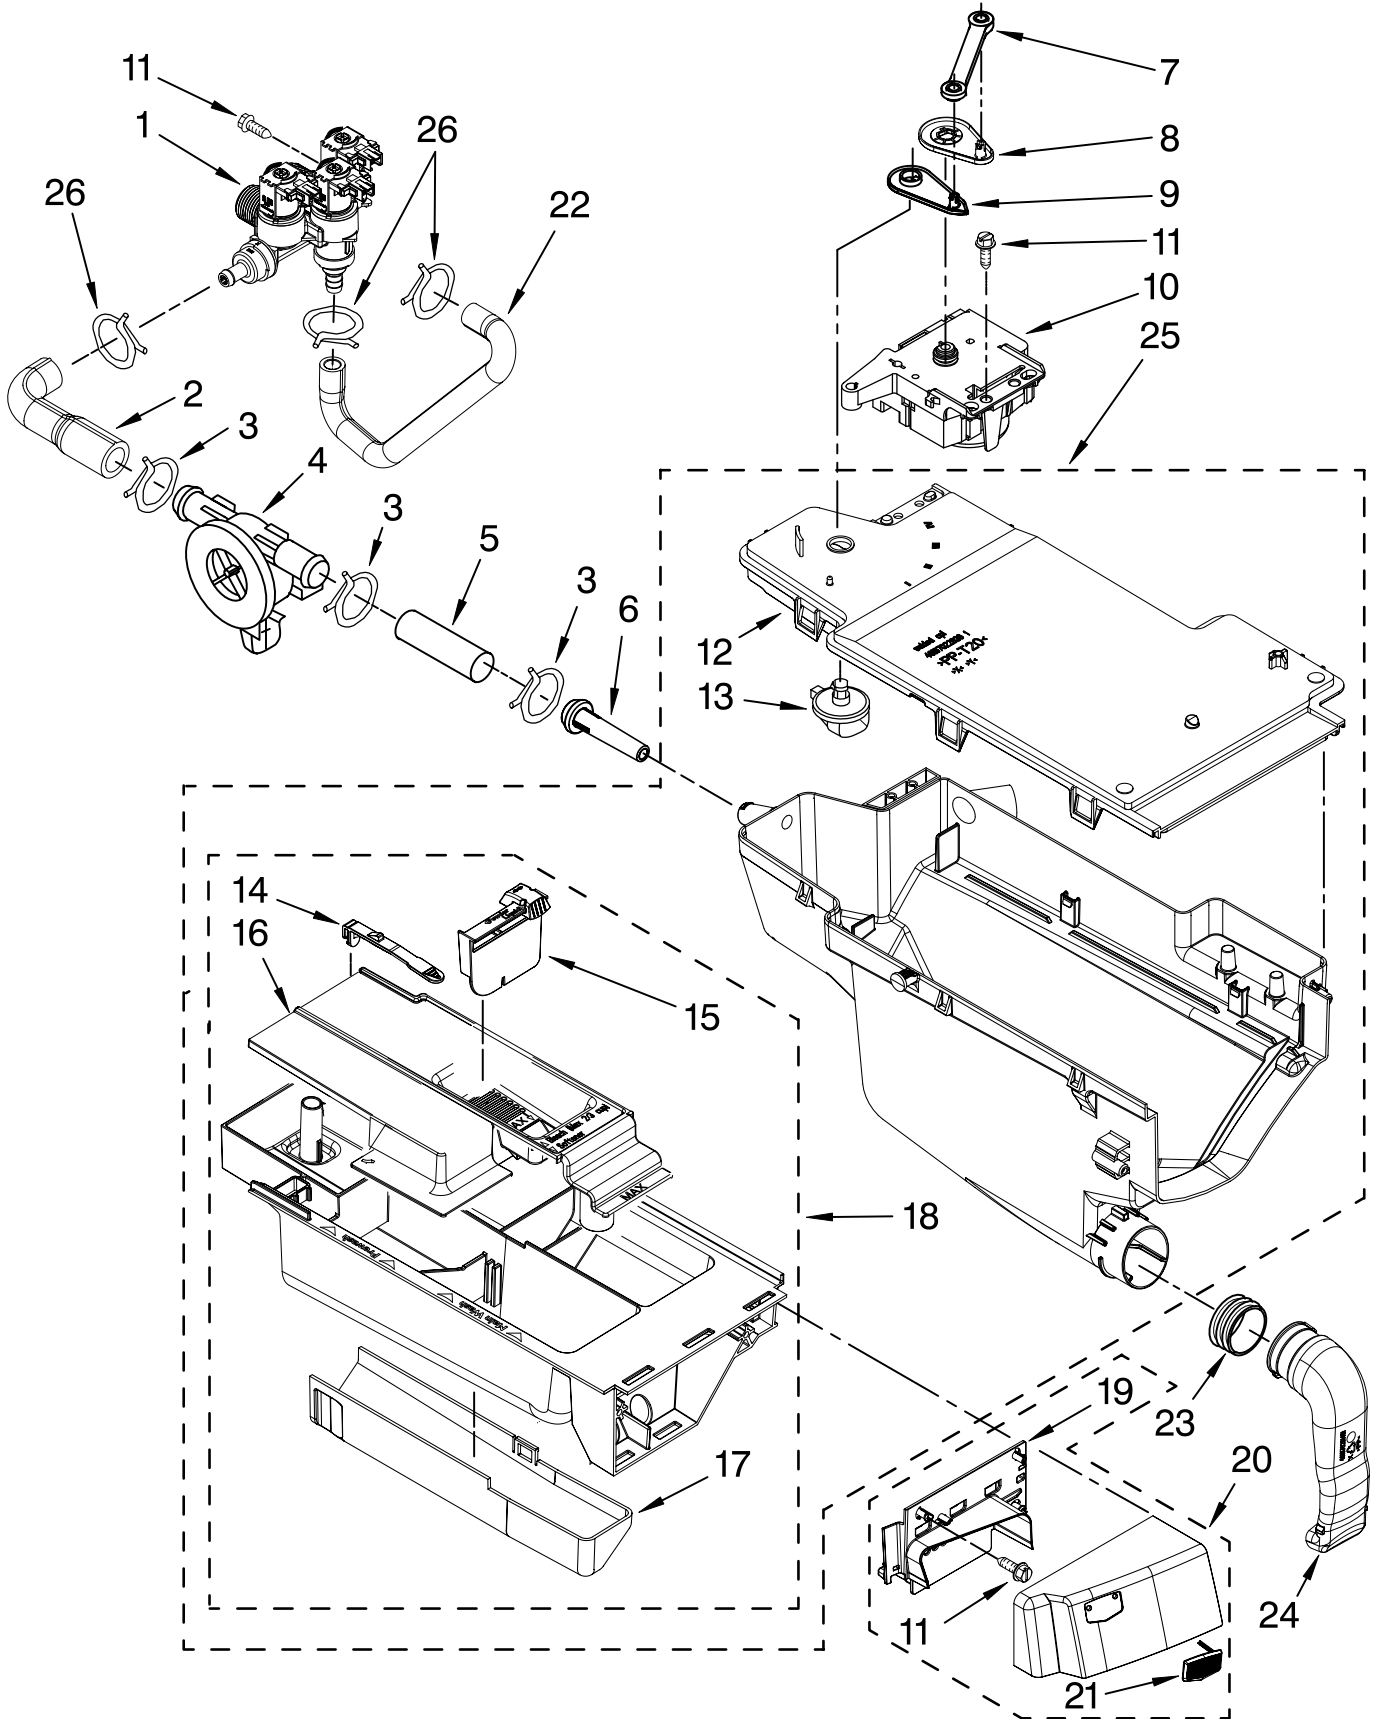

DISPENSER PARTS

For Models: MHWE900VW00, MHWE900VJ00

(White)

(Oxide)

FOR ORDERING INFORMATION REFER TO PARTS PRICE LIST

DISPENSER PARTS

For Models: MHWE900VW00, MHWE900VJ00
(White) (Oxide)

Illus. No.	Part No.	DESCRIPTION
1	W10156253	Valve, Inlet
2	8183182	Hose, Flowmeter (L-Shaped)
3	370450	Clamp
4	W10110225	Flowmeter
5	8183180	Hose, Inlet Nozzle
6	8540042	Nozzle, Inlet
7	W10003830	Lever, Connection
8	W10003190	Cam, Actuator
9	W10161052	Lever, Water Distribution
10	W10163975	Actuator
11	8540282	Screw
12	W10164400	Plate, Distribution
13	W10003110	Nozzle, Distribution
14	W10003170	Hook, Drawer
15	W10015200	Separator, With Selection Slider
16	W10157775	Siphon, Bleach/Softener
17	W10003140	Cover, Detergent Drawer
18	W10157760	Drawer, Detergent (Complete)
19		Bracket, Handle Fixation
	W10153277	White
	W10176657	Oxide
20		Handle, Drawer
	W10193817	White
	W10189241	Oxide
21	W10177245	Medallion
22	W10156131	Hose, Inlet Valve To Steamer Siphon
23	W10003360	Seal
24	W10005300	Tube, Dispenser To Bellow
25	W10157759	Dispenser, Complete (Includes Item 9)
26	8181754	Clamp, Hose