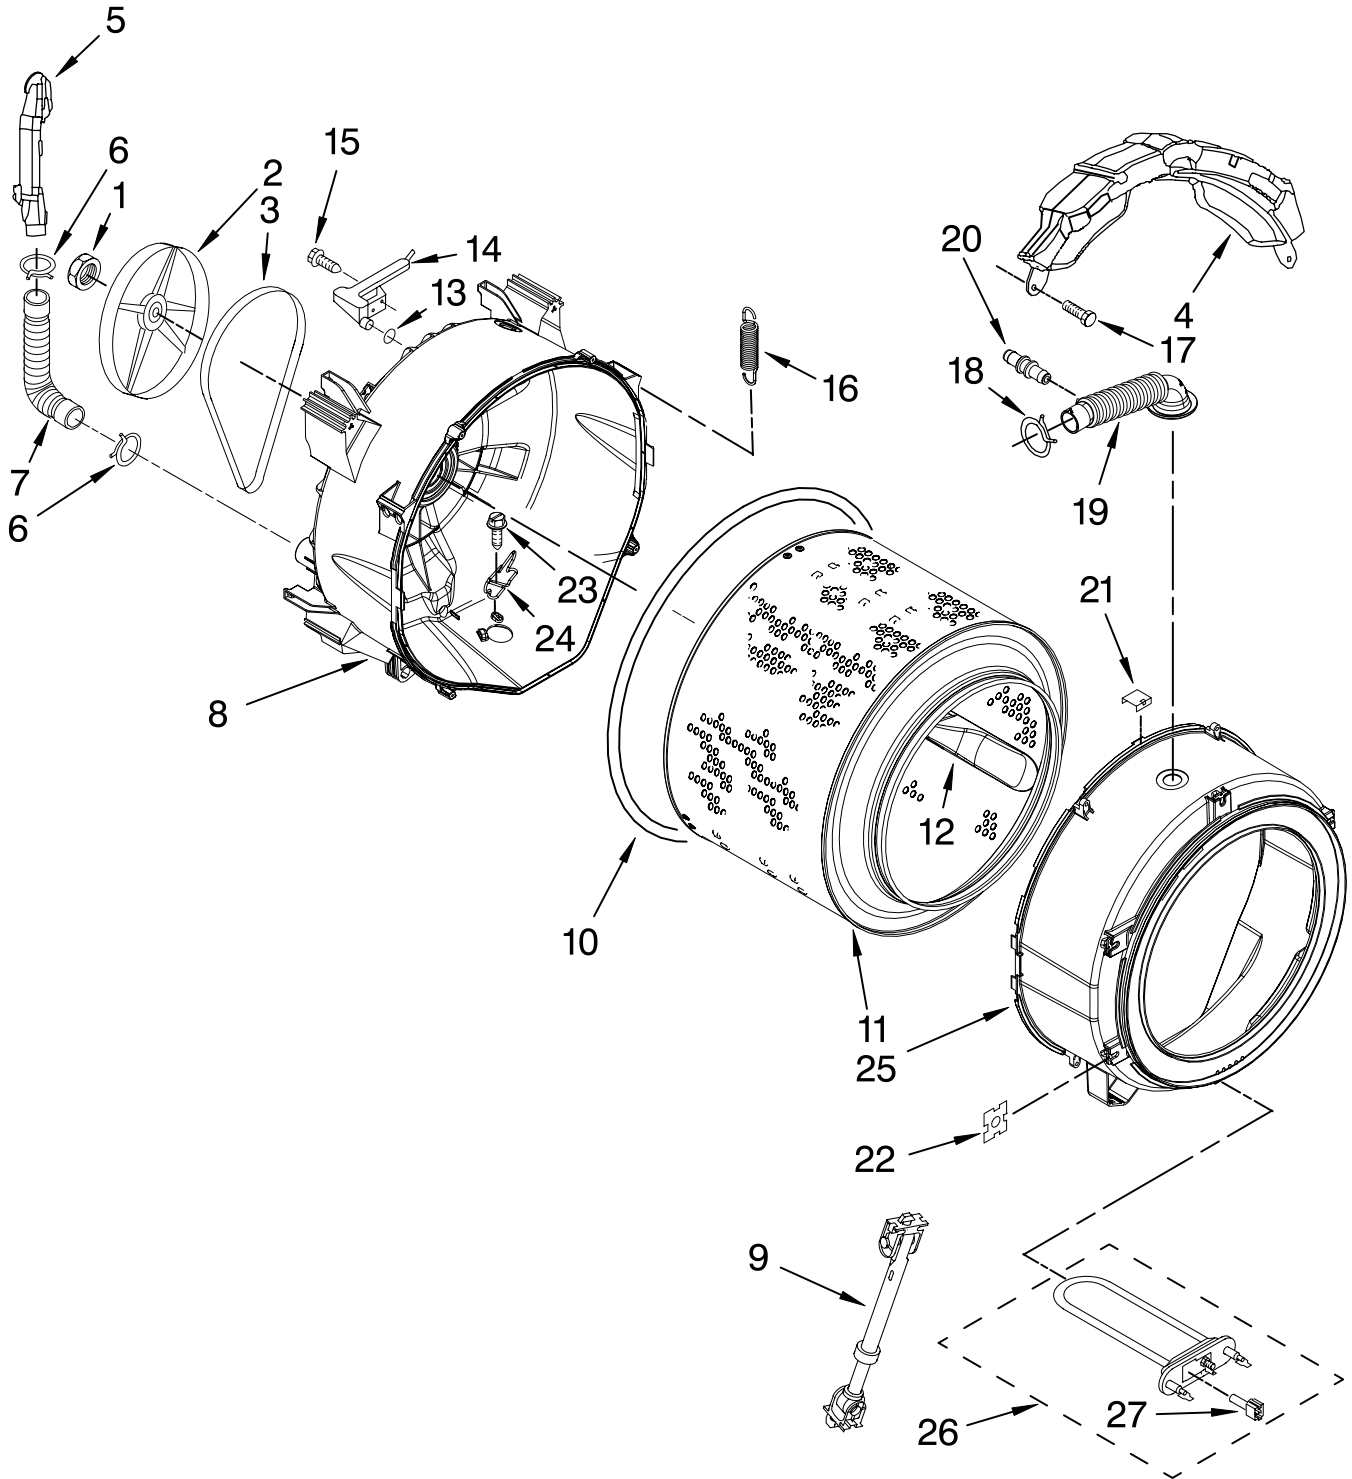

TUB AND BASKET PARTS

For Models: MHWE900VW00, MHWE900VJ00

(White)

(Oxide)

FOR ORDERING INFORMATION REFER TO PARTS PRICE LIST

TUB AND BASKET PARTS

For Models: MHWE900VW00, MHWE900VJ00

(White)

(Oxide)

<u>Illus.</u>	<u>Part</u>	
<u>No.</u>	<u>No.</u>	<u>DESCRIPTION</u>
1	8533999	Nut, Pulley
2	W10003730	Pulley
3	W10116215	Belt
4	W10163424	Counterweight Front (2)
5	W10112169	Pipe, Ventilation
6	8540010	Clamp
7	W10004330	Hose, Exhaust
8	W10165399	Tub, Rear (Includes Items 10, 22, 23 & 24)
9	W10015830	Shock Absorber (4)
10	W10036350	Gasket, Tub
11	W10159904	Basket
12	W10110114	Baffle, Tub
13	W10004270	O-Ring
14	W10003600	Airtrap
15	8540513	Screw
16	W10127411	Spring, Suspension (Set Of 2)
17	W10094780	Bolt, Counterweight Mtg.
18	3363365	Clamp, Hose
19	W10156130	Hose, Exhaust
20	W10156249	Connector, Overflow Hose
21	8540092	Clamp, Tub
22	8540072	Nut, Push-In
23	8540880	Screw
24	W10015240	Clamp, Heating Element
25	W10004180	Tub, Front (Includes Items 10 & 22)
26	W10155115	Element, Heating
27	8540226	NTC

FOR ORDERING INFORMATION REFER TO PARTS PRICE LIST