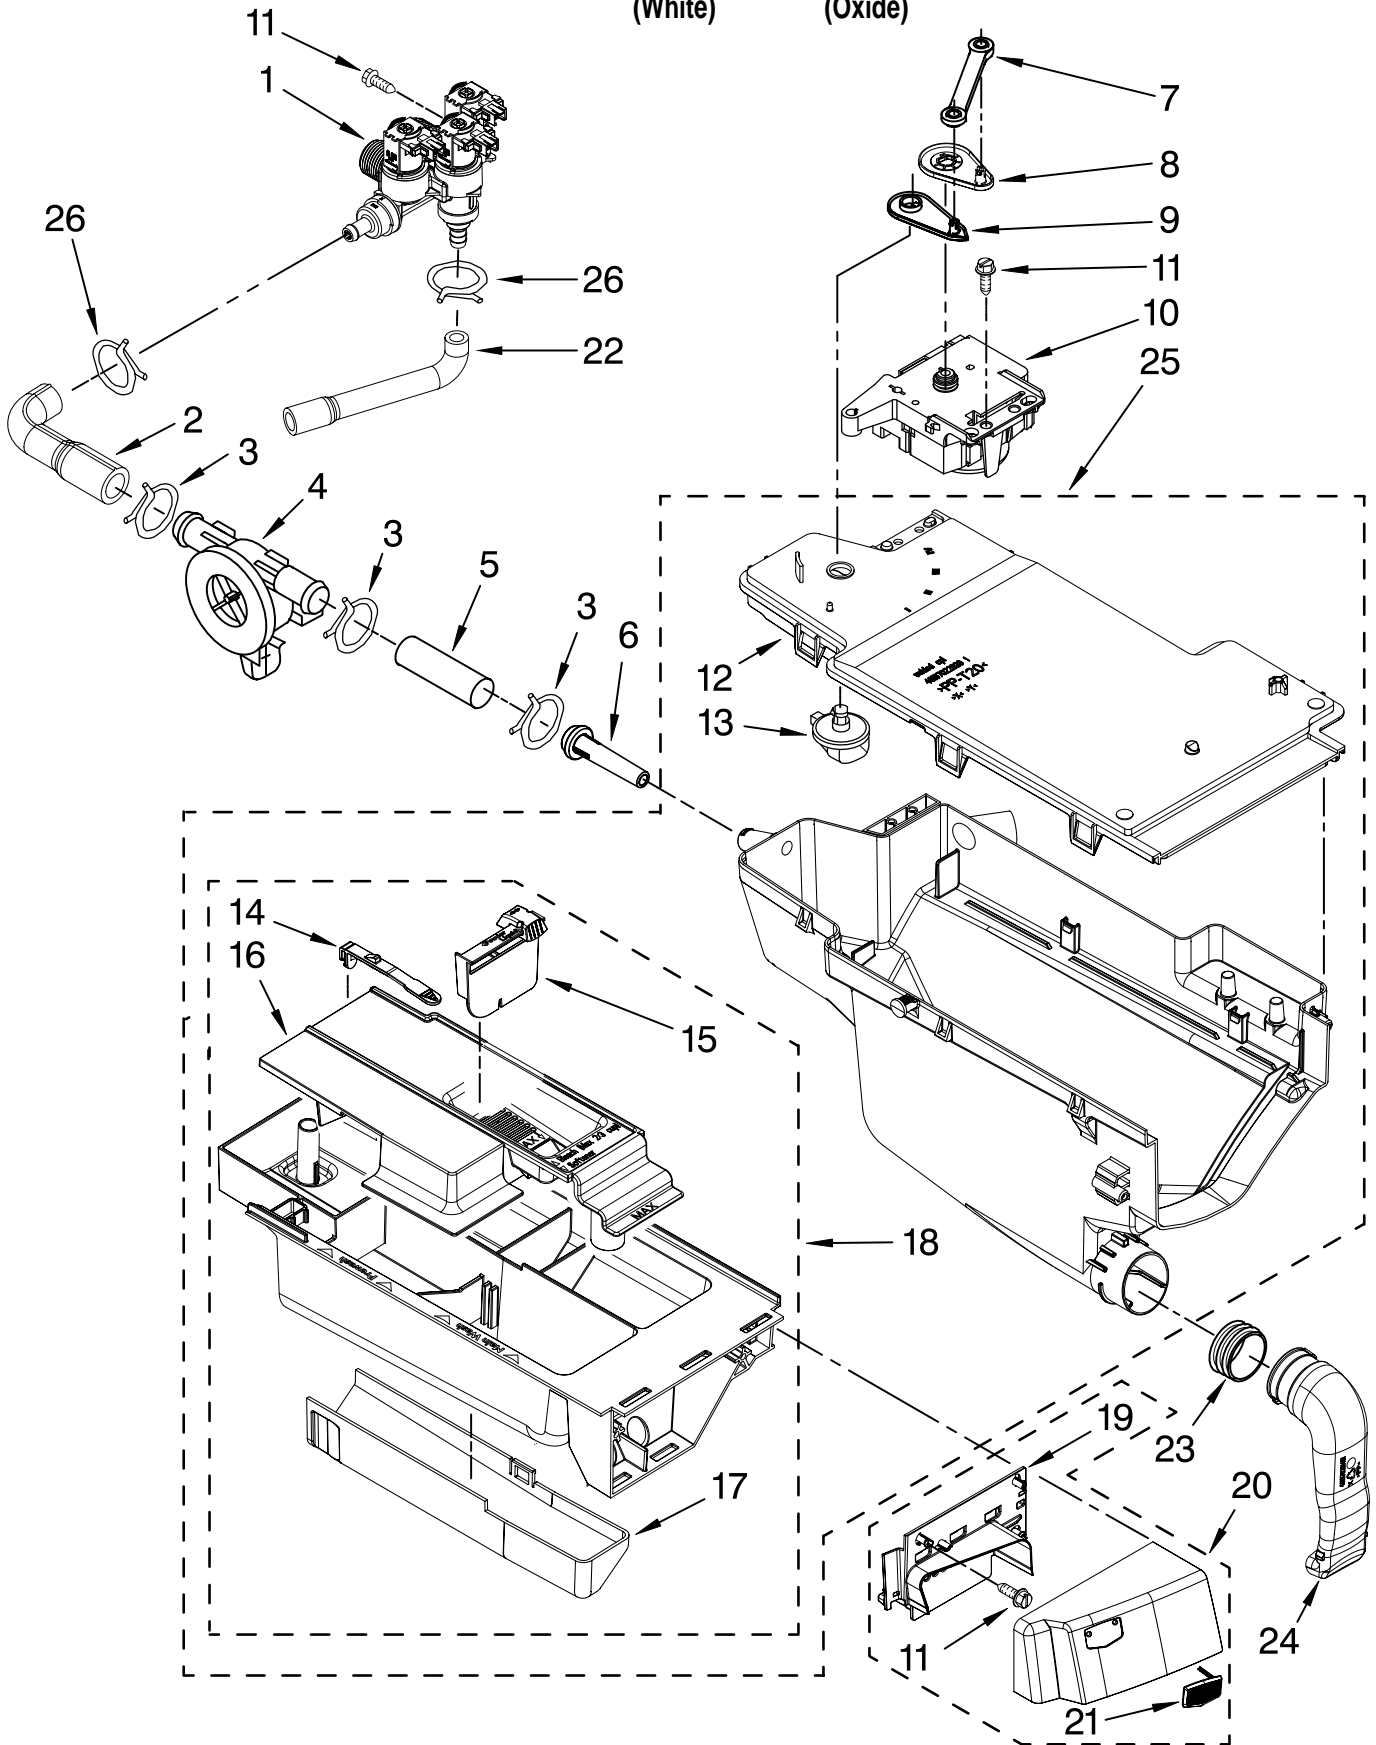

DISPENSER PARTS

For Models: MHWE900VW01, MHWE900VJ01

(White)

(Oxide)

FOR ORDERING INFORMATION REFER TO PARTS PRICE LIST

DISPENSER PARTS

For Models: MHWE900VW01, MHWE900VJ01

(White)

(Oxide)

Illus. No.	Part No.	DESCRIPTION
1	W10247305	Valve, Inlet
2	8183182	Hose, Flowmeter (L-Shaped)
3	370450	Clamp
4	W10110225	Flowmeter
5	8183180	Hose, Inlet Nozzle
6	8540042	Nozzle, Inlet
7	W10003830	Lever, Connection
8	W10003190	Cam, Actuator
9	W10161052	Lever, Water Distribution
10	W10163975	Actuator
11	8540282	Screw
12	W10164400	Plate, Distribution
13	W10003110	Nozzle, Distribution
14	W10003170	Hook, Drawer
15	W10015200	Separator, With Selection Slider
16	W10157775	Siphon, Bleach/Softener
17	W10003140	Cover, Detergent Drawer
18	W10157760	Drawer, Detergent (Complete)
19		Bracket, Handle Fixation
	W10153277	White
	W10176657	Oxide
20		Handle, Drawer
	W10193817	White
	W10189241	Oxide
21	W10177245	Medallion
22	8181710	Hose, Inlet Valve To Vent Pipe
23	W10003360	Seal
24	W10005300	Tube, Dispenser To Bellow
25	W10157759	Dispenser, Complete (Includes Item 9)
26	8181754	Clamp, Hose

FOR ORDERING INFORMATION REFER TO PARTS PRICE LIST