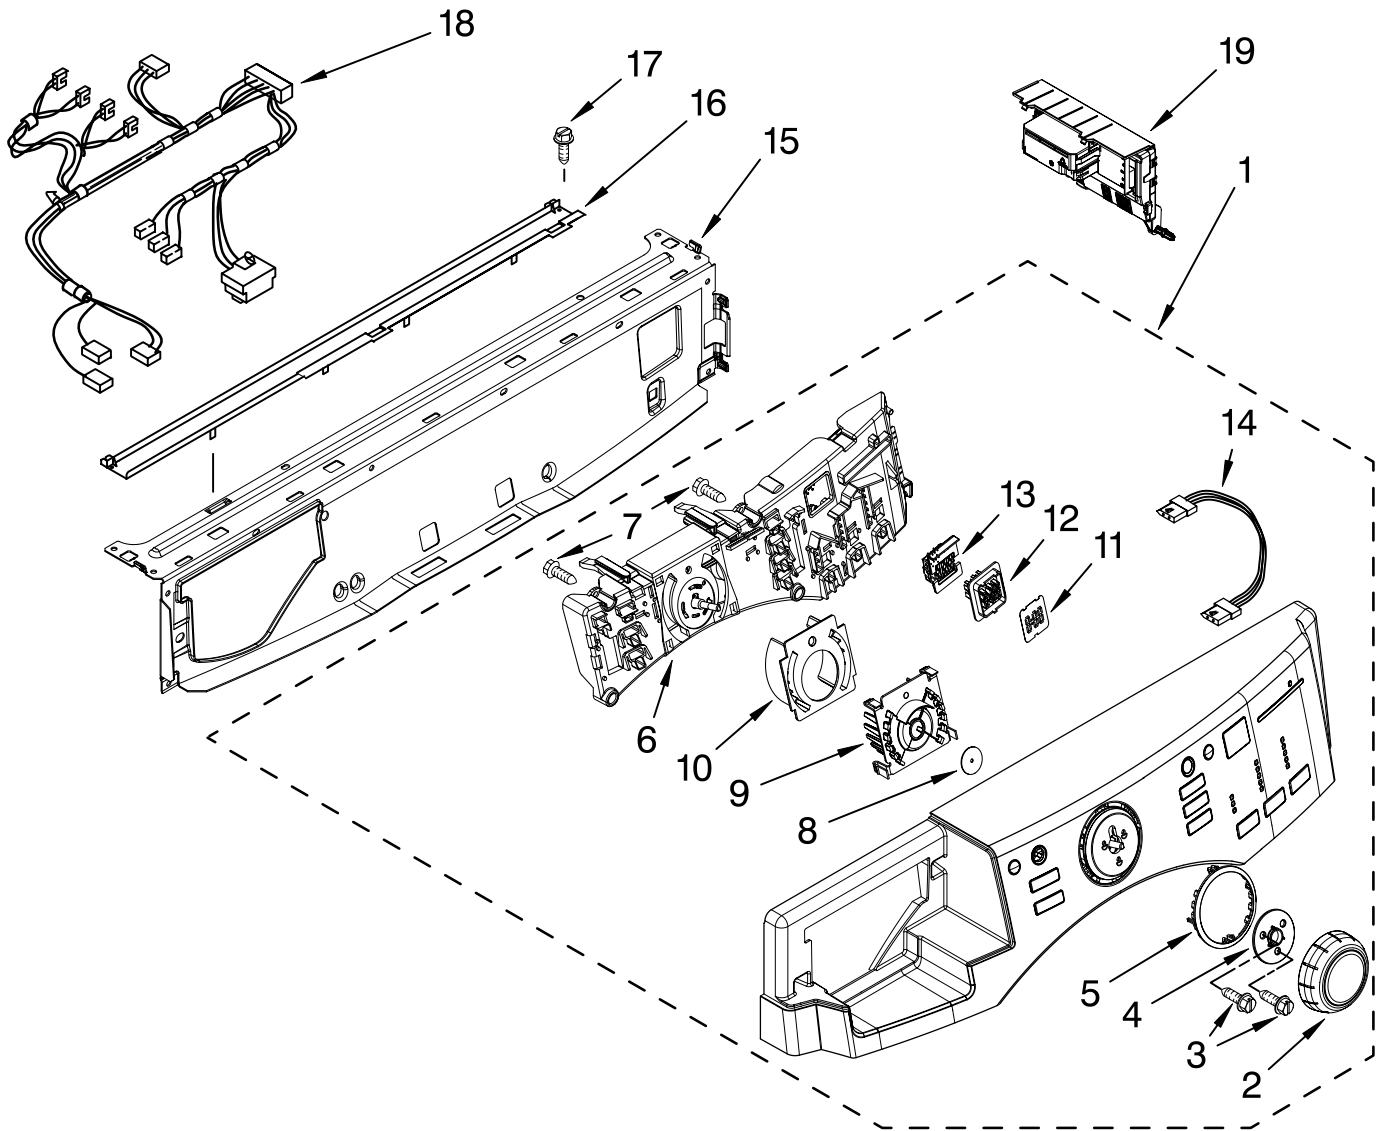

CONTROL PANEL PARTS

For Models: MHWE900VW01, MHWE900VJ01
(White) (Oxide)

Illus. No.	Part No.	DESCRIPTION
1	W10176645	Panel, Control White
	W10176646	Oxide
2	W10164576	Knob, Control
3	8540513	Screw
4	W10172298	Bushing, Knob
5	W10164567	Light Guide, Cycle
6	W10164542	User Interface,
7	8540282	Screw

Illus. No.	Part No.	DESCRIPTION
8	8572039	Seal, User Interface
9	W10170293	Light Guide – Cycle, Internal
10	W10170295	Frame, Light Guide
11	W10171504	Foil – Display
12	W10164578	Light Guide – 3 Digit Display
13	W10171502	Frame – Light Guide Display

Illus. No.	Part No.	DESCRIPTION
14	W10067000	Harness, Wiring (User Interface)
15	W10059240	Brace, Front Top
16	W10003700	Channel, Water
17	W10015090	Screw
18	W10210828	Harness, Wiring (Upper Main)
19	W10217074	Microcomputer, Machine Control

FOR ORDERING INFORMATION REFER TO PARTS PRICE LIST