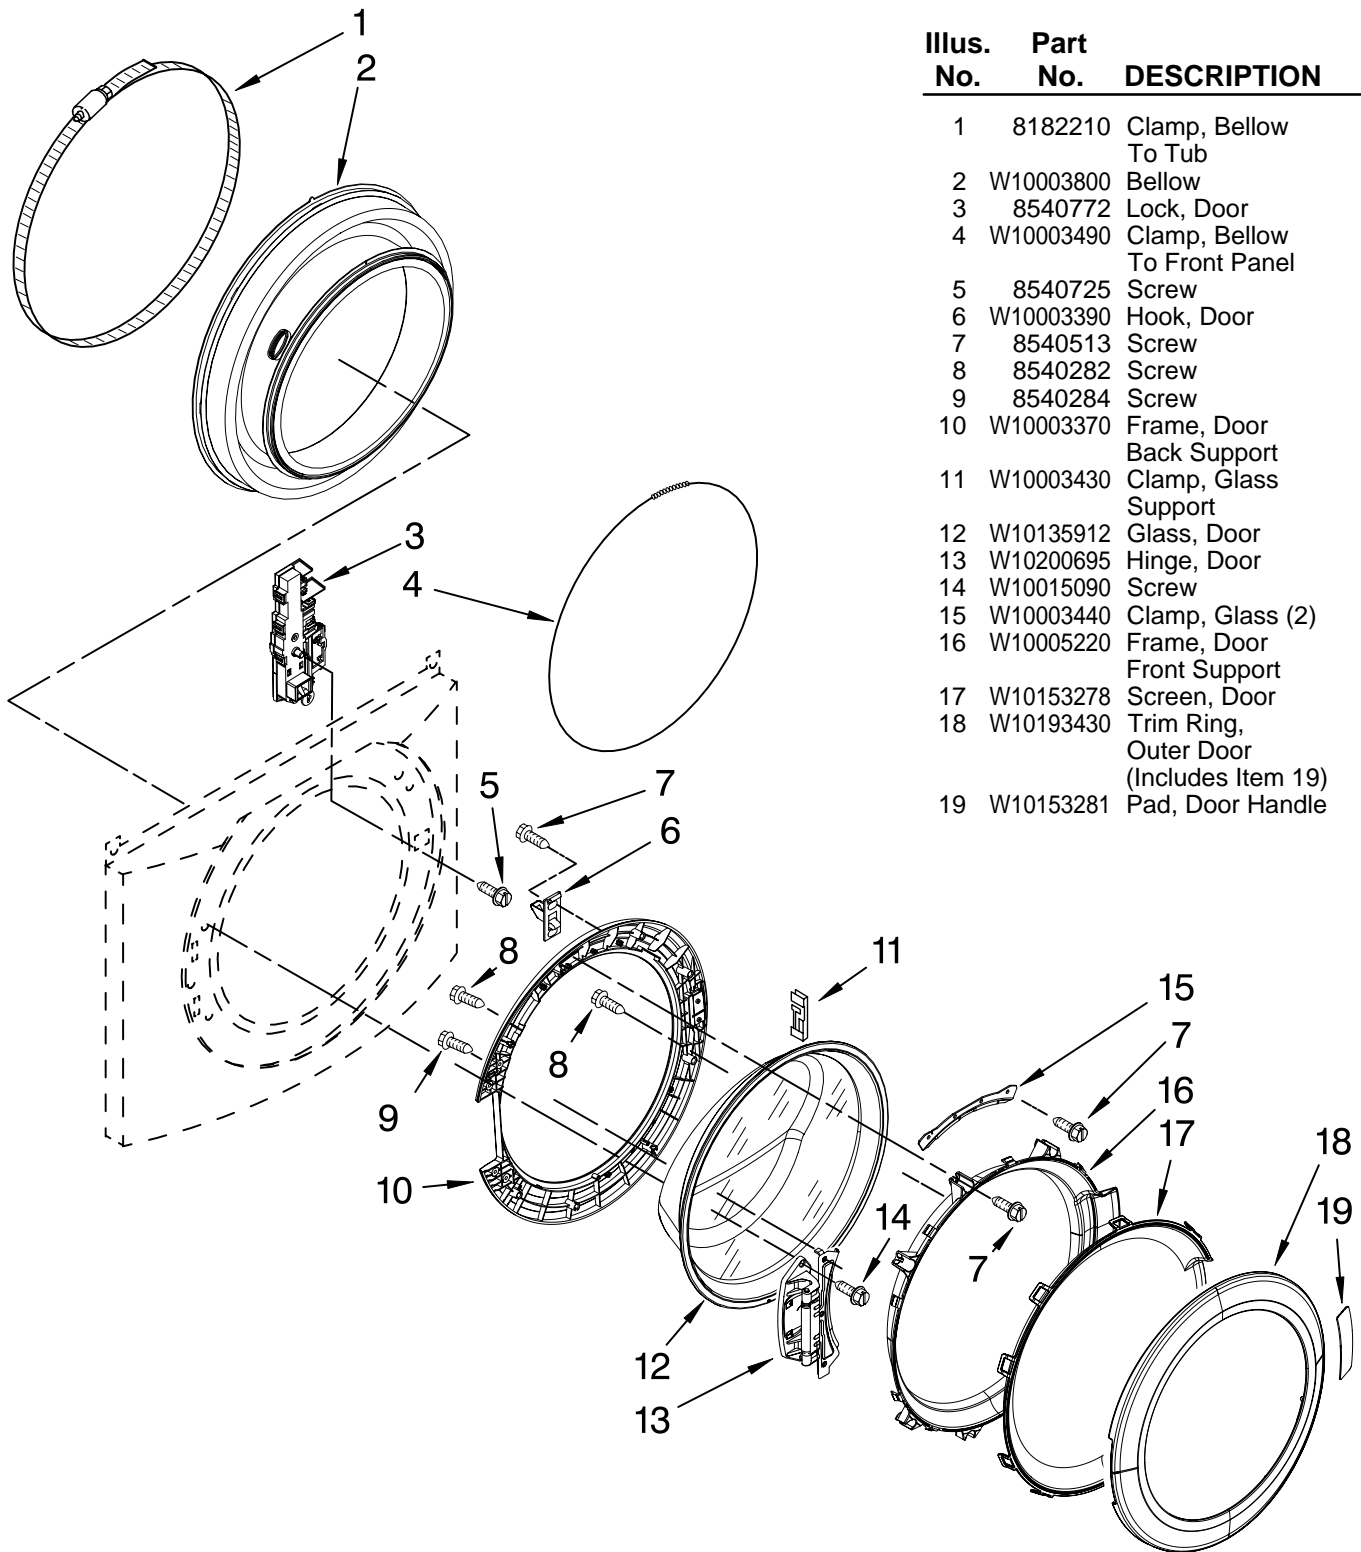

FOR ORDERING INFORMATION REFER TO PARTS PRICE LIST

DOOR AND LATCH PARTS

For Models: MHWE900VW01, MHWE900VJ01

(White)

(Oxide)

Illus. No.	Part No.	DESCRIPTION
1	8182210	Clamp, Bellow To Tub
2	W10003800	Bellow
3	8540772	Lock, Door
4	W10003490	Clamp, Bellow To Front Panel
5	8540725	Screw
6	W10003390	Hook, Door
7	8540513	Screw
8	8540282	Screw
9	8540284	Screw
10	W10003370	Frame, Door Back Support
11	W10003430	Clamp, Glass Support
12	W10135912	Glass, Door
13	W10200695	Hinge, Door
14	W10015090	Screw
15	W10003440	Clamp, Glass (2)
16	W10005220	Frame, Door Front Support
17	W10153278	Screen, Door
18	W10193430	Trim Ring, Outer Door (Includes Item 19)
19	W10153281	Pad, Door Handle