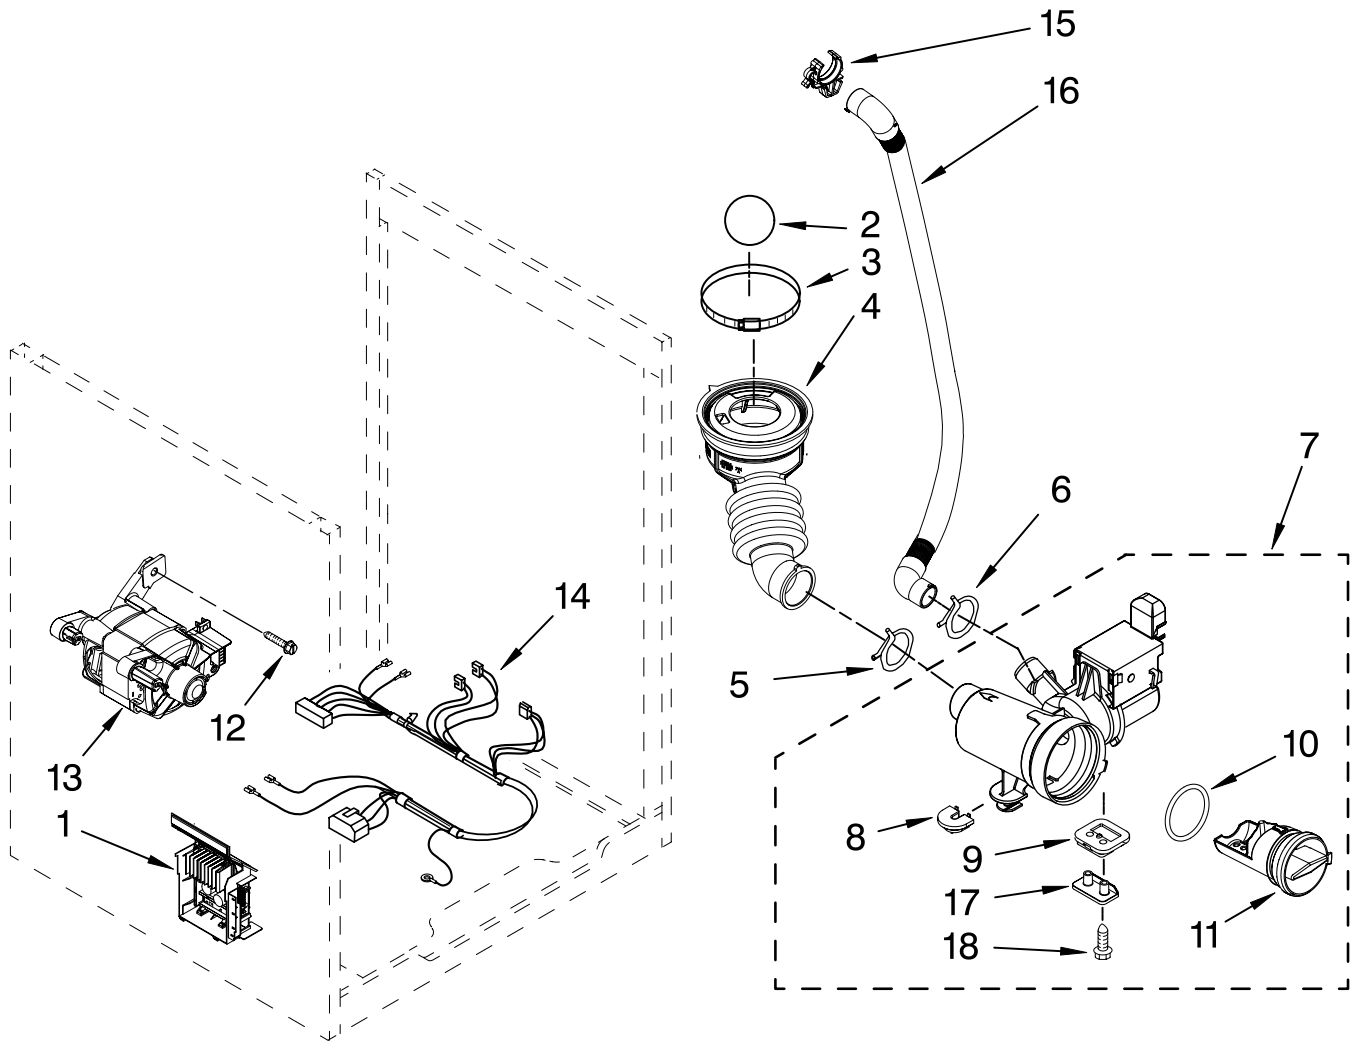

(White)

(Oxide)

Illus. No.	Part No.	DESCRIPTION
1	8533999	Nut, Pulley
2	W10003730	Pulley
3	W10116215	Belt
4	W10163424	Counterweight Front (2)
5	W10249838	Pipe, Ventilation
6	8540010	Clamp
7	W10004330	Hose, Exhaust
8	W10210658	Tub, Rear (Includes Items 10, 22, 23 & 24)
9	W10015830	Shock Absorber (4)
10	W10036350	Gasket, Tub
11	W10159904	Basket
12	W10110114	Baffle, Tub
13	W10250553	O-Ring
14	W10003600	Airtrap
15	8540513	Screw
16	W10207549	Spring, Suspension (Set Of 2)
17	W10094780	Bolt, Counterweight Mtg.
18	3363365	Clamp, Hose
19	8540015	Hose, Exhaust
20	8540766	Seal, NTC
21	8540092	Clamp, Tub
22	8540072	Nut, Push-In
23	8540880	Screw
24	W10250558	Bracket, Heater Support
25	W10190573	Tub, Front (Includes Items 10 & 22)
26	W10249844	Heater-Steamer
27	8540226	NTC

FOR ORDERING INFORMATION REFER TO PARTS PRICE LIST

PUMP AND MOTOR PARTS

For Models: MHWE900VW01, MHWE900VJ01

(White)

(Oxide)

Illus. No.	Part No.	DESCRIPTION
1	W10015480	Motor Control Unit
2	W10003330	Ball
3	8540008	Clamp
4	W10003240	Hose, Tub to Pump
5	370448	Clamp
6	356138	Clamp
7	W10117829	Pump (Complete)

Illus. No.	Part No.	DESCRIPTION
8	W10034820	Foot, Rubber (Slider)
9	W10034830	Foot, Rubber (Lock)
10	8540025	Seal, Filter Cap
11	8540996	Cap, Filter
12	8540134	Bolt, Motor
13	W10140583	Motor

Illus. No.	Part No.	DESCRIPTION
14	W10004420	Harness, Motor
15	W10003290	Retainer, Drain Hose
16	W10003250	Drain Hose (Inner)
17	8540033	Cap, Lock Foot
18	8533964	Screw, 10-16 x 1.25 (2)