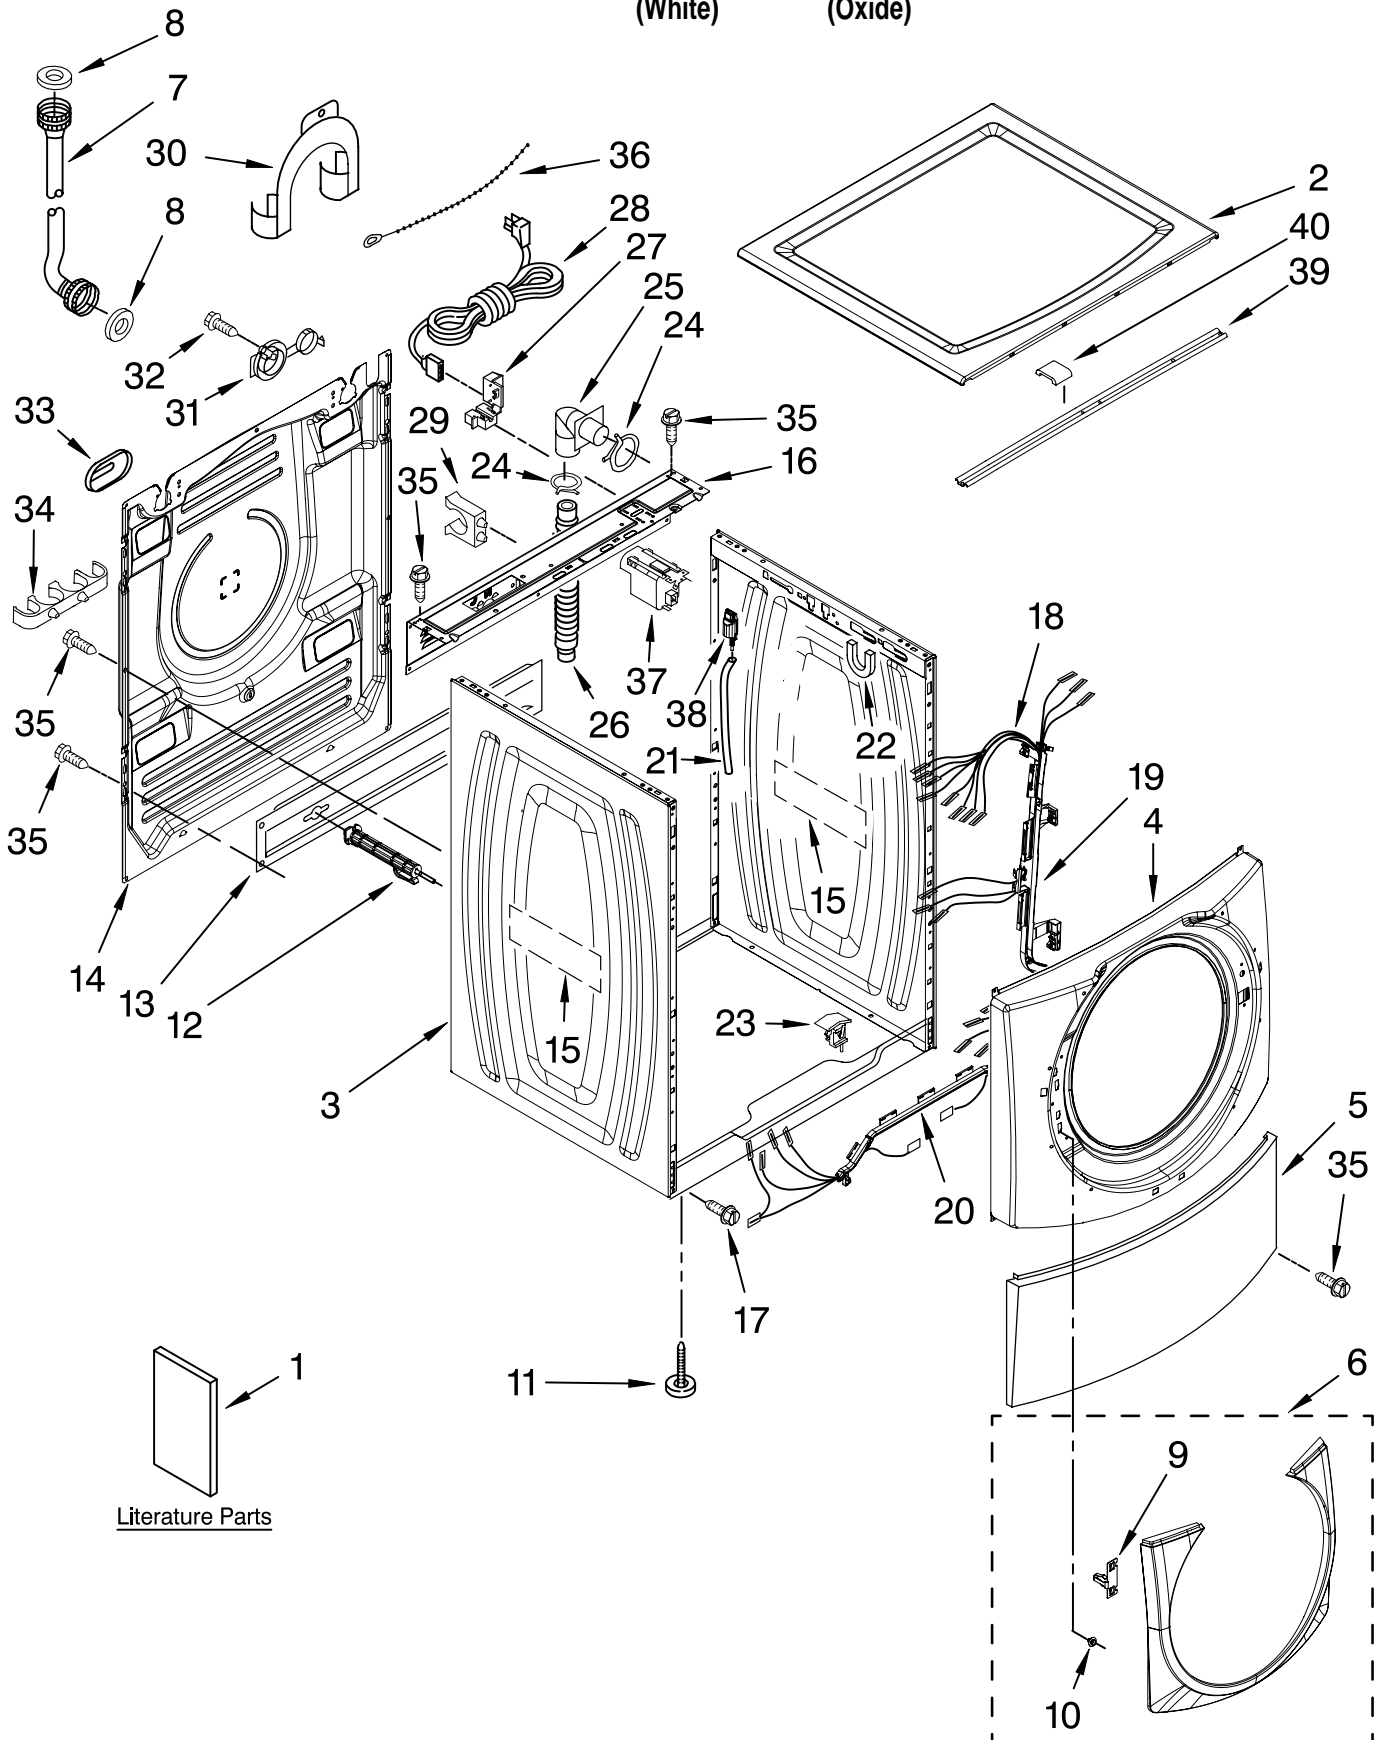

TOP AND CABINET PARTS

For Models: MHWE900VW01, MHWE900VJ01

(White)

(Oxide)

AUTOMATIC
WASHER

FOR ORDERING INFORMATION REFER TO PARTS PRICE LIST