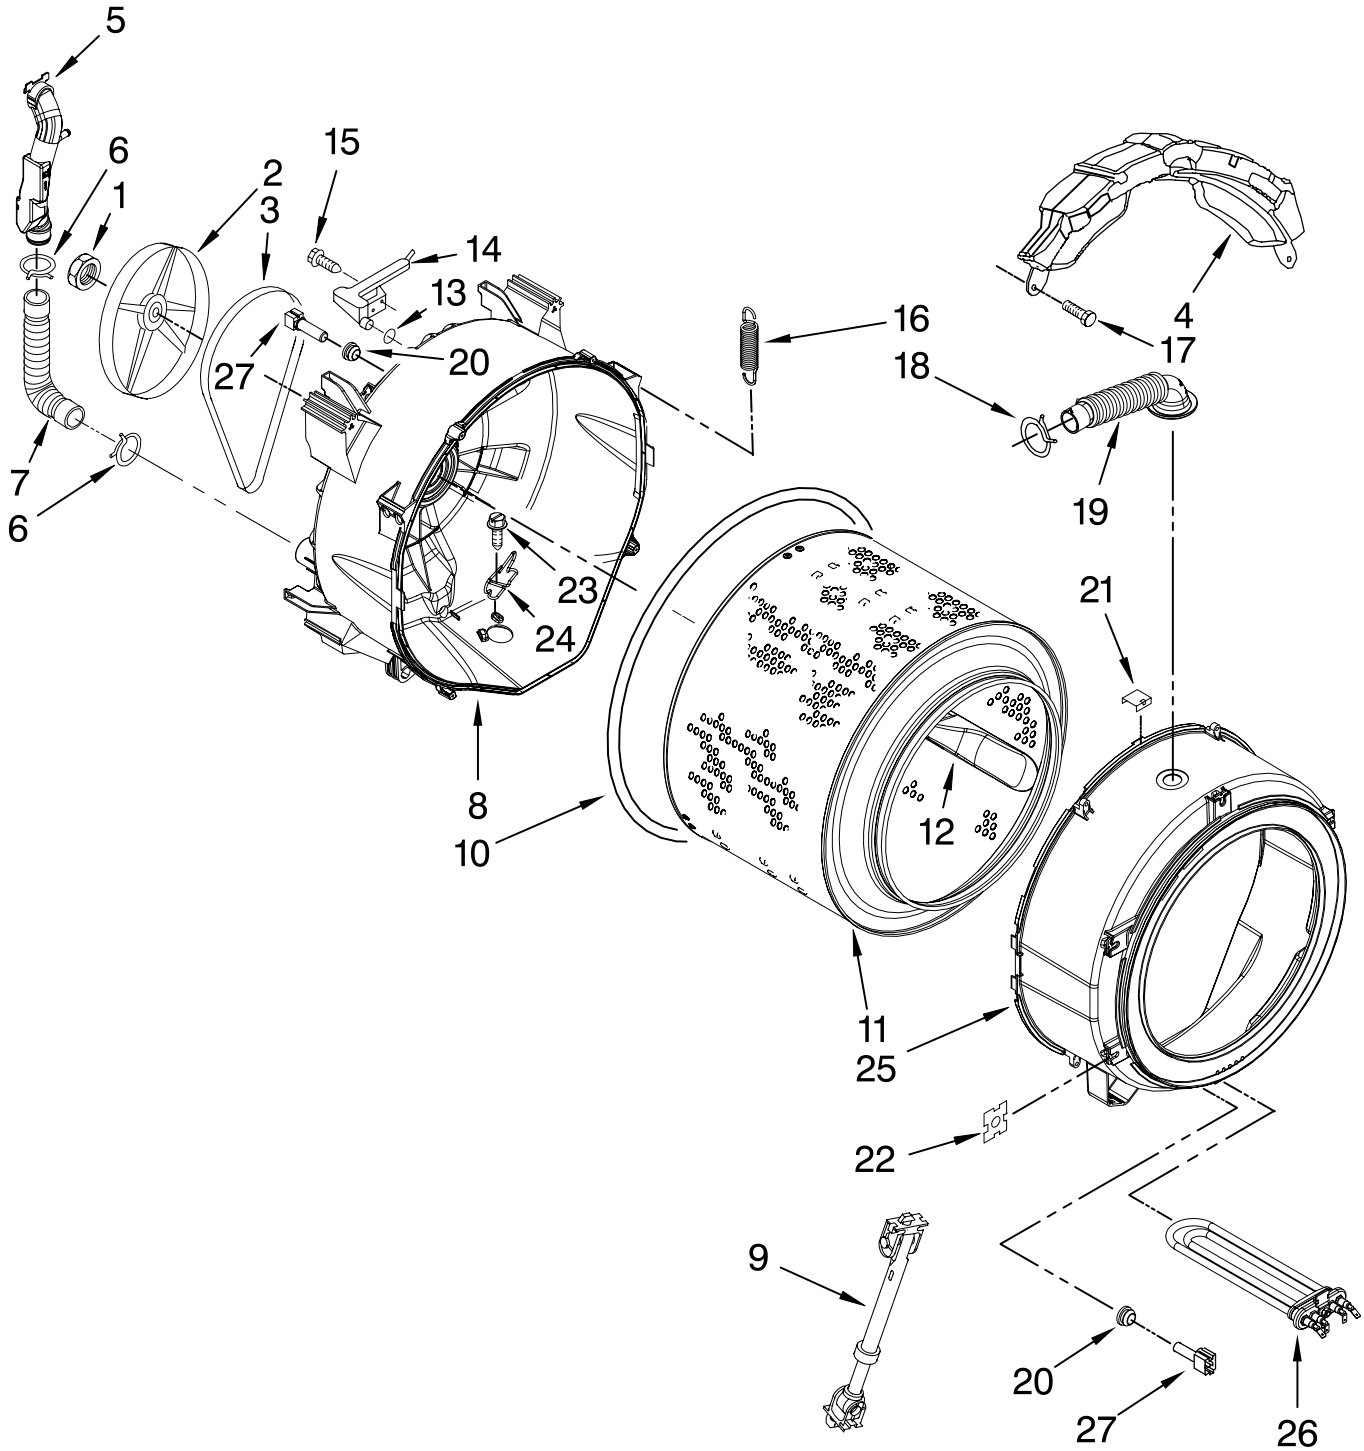

TUB AND BASKET PARTS

For Models: MHWE900VW01, MHWE900VJ01

(White)

(Oxide)

FOR ORDERING INFORMATION REFER TO PARTS PRICE LIST

TUB AND BASKET PARTS

For Models: MHWE900VW01, MHWE900VJ01

(White)

(Oxide)

Illus. No.	Part No.	DESCRIPTION
1	8533999	Nut, Pulley
2	W10003730	Pulley
3	W10116215	Belt
4	W10163424	Counterweight Front (2)
5	W10249838	Pipe, Ventilation
6	8540010	Clamp
7	W10004330	Hose, Exhaust
8	W10210658	Tub, Rear (Includes Items 10, 22, 23 & 24)
9	W10015830	Shock Absorber (4)
10	W10036350	Gasket, Tub
11	W10159904	Basket
12	W10110114	Baffle, Tub
13	W10250553	O-Ring
14	W10003600	Airtrap
15	8540513	Screw
16	W10207549	Spring, Suspension (Set Of 2)
17	W10094780	Bolt, Counterweight Mtg.
18	3363365	Clamp, Hose
19	8540015	Hose, Exhaust
20	8540766	Seal, NTC
21	8540092	Clamp, Tub
22	8540072	Nut, Push-In
23	8540880	Screw
24	W10250558	Bracket, Heater Support
25	W10190573	Tub, Front (Includes Items 10 & 22)
26	W10249844	Heater-Steamer
27	8540226	NTC

FOR ORDERING INFORMATION REFER TO PARTS PRICE LIST