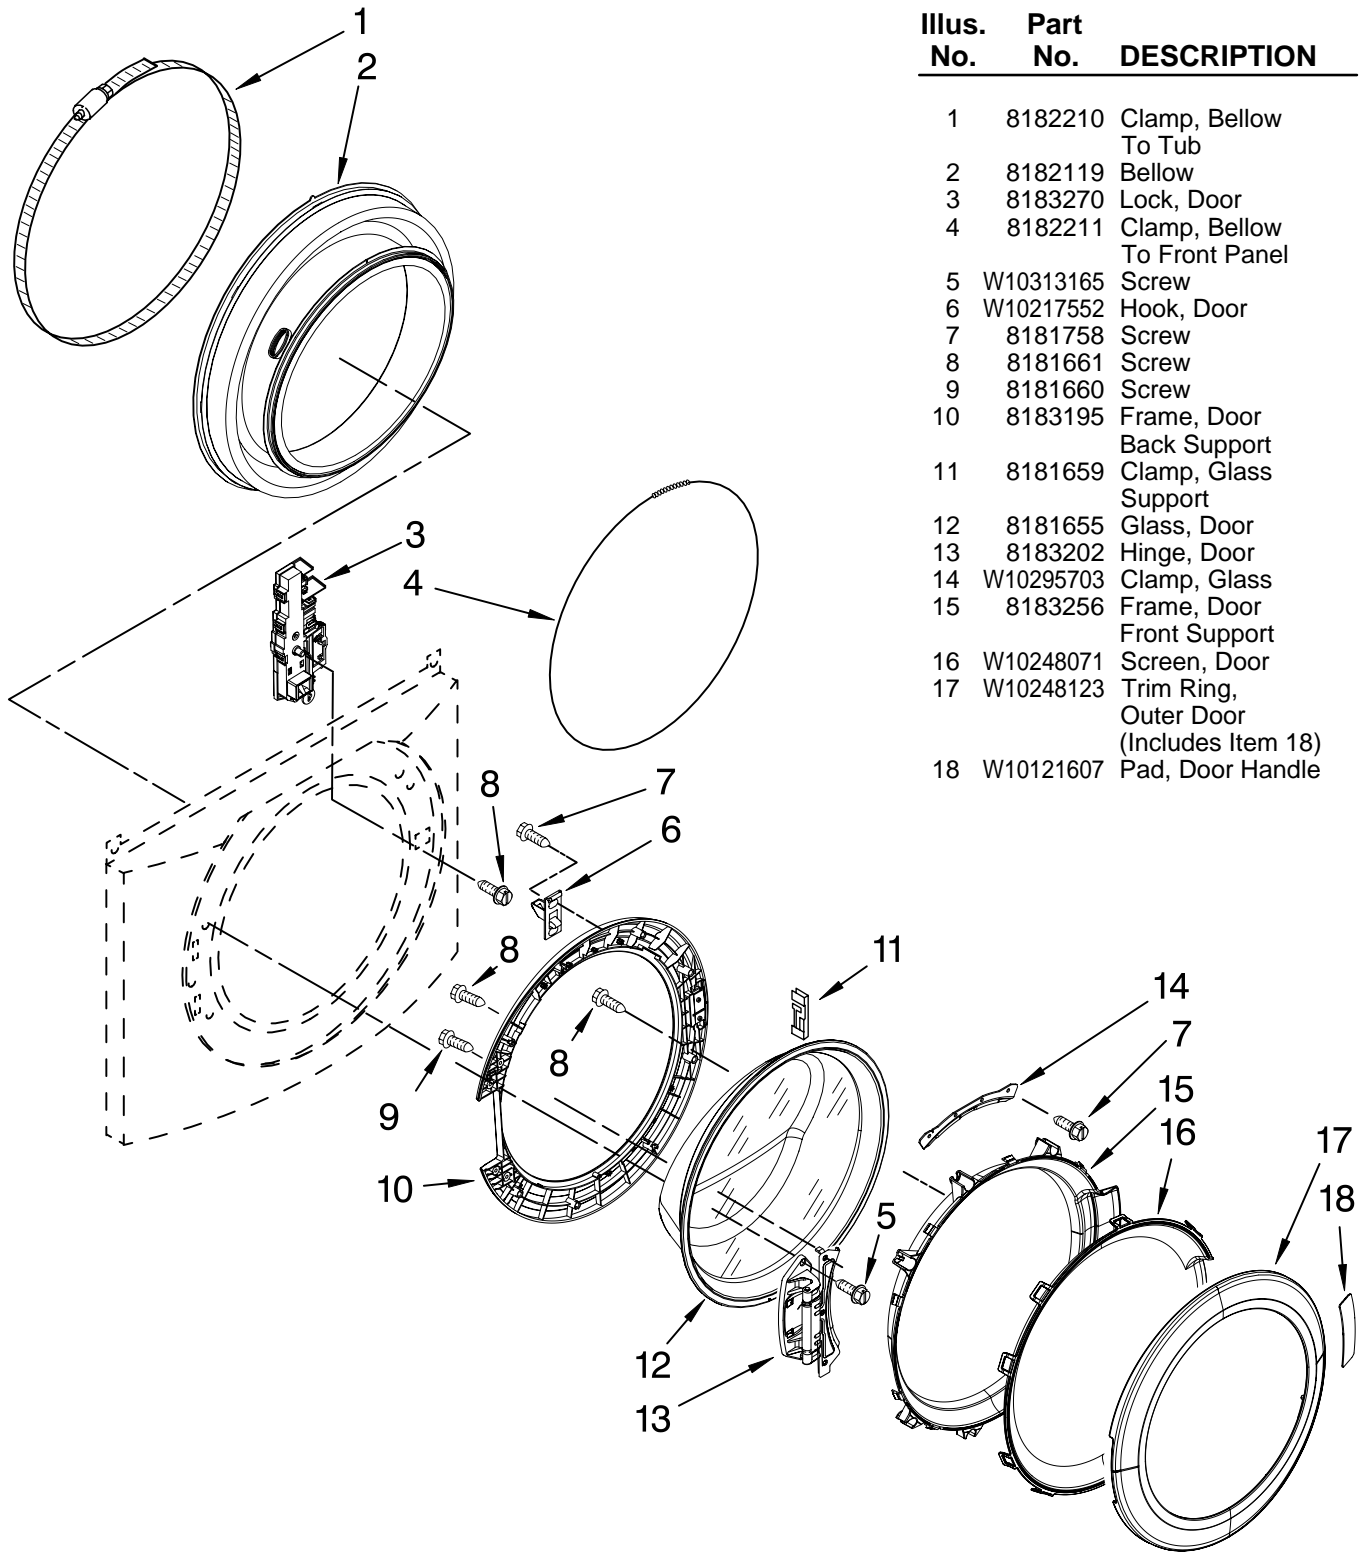

# TOP AND CABINET PARTS

For Model: MHWE950WW01  
(White)

Illus. No.	Part No.	DESCRIPTION	Illus. No.	Part No.	DESCRIPTION	Illus. No.	Part No.	DESCRIPTION
1		Literature Parts	12		Bolt, Shipping	25	8181738	Connector,
	W10286170	Use & Care Guide		W10283353	Upper			Drain Hose
	W10250503	Tech Sheet		W10283354	Lower	26	8181737	Hose, Drain
	W10296932	Energy Guide	13	8182661	Brace, Transport			(Outer)
2	8181799	Top	14	W10242507	Panel, Rear	27	8181690	Strain Relief
3	W10288155	Cabinet	15	8181635	Pan, Bottom	28	8183009	Cord, Power
4	W10248114	Panel, Front	16	W10289389	Brace, Rear	29	8182702	Clip, Outer
5	8181643	Toe Panel	17	8181756	Screw			Hose Holder
6	W10248115	Ring, Trim	18	W10121609	Channel, Harness	30	8181768	Storage, Hose
7	8183210	Clip, Trim			(Side)	31	8182699	Sleeve,
8	W10326464	Filter,	19	W10121610	Channel, Harness			Cord Support
		Interference			(Bottom)	32	8181632	Brace, Top
9	W10157885	Screw, 4.2 x 14	20	W10249845	Switch, Analog	33	8182700	Cover, Transport
10	W10250577	Harness, Wiring			Pressure Sensor	34	8182701	Clip, Outer
		(Lower Main)	21	8181739	Hose, Pressure			Hose Holder
		(Includes Items			Switch	35	8181828	Screw
		18, 19 & 23)	22	8181763	Bracket, Spring	36		Hose, Water Inlet
11	8181636	Foot, Leveling	23	W10189678	Microswitch		8182795	Blue Coupler
			24	8181752	Clamp, Hose		8182792	Red Coupler

# DOOR AND LATCH PARTS

For Model: MHWE950WW01  
(White)

Illus. No.	Part No.	DESCRIPTION
1	8182210	Clamp, Bellow To Tub
2	8182119	Bellow
3	8183270	Lock, Door
4	8182211	Clamp, Bellow To Front Panel
5	W10313165	Screw
6	W10217552	Hook, Door
7	8181758	Screw
8	8181661	Screw
9	8181660	Screw
10	8183195	Frame, Door Back Support
11	8181659	Clamp, Glass Support
12	8181655	Glass, Door
13	8183202	Hinge, Door
14	W10295703	Clamp, Glass
15	8183256	Frame, Door Front Support
16	W10248071	Screen, Door
17	W10248123	Trim Ring, Outer Door (Includes Item 18)
18	W10121607	Pad, Door Handle