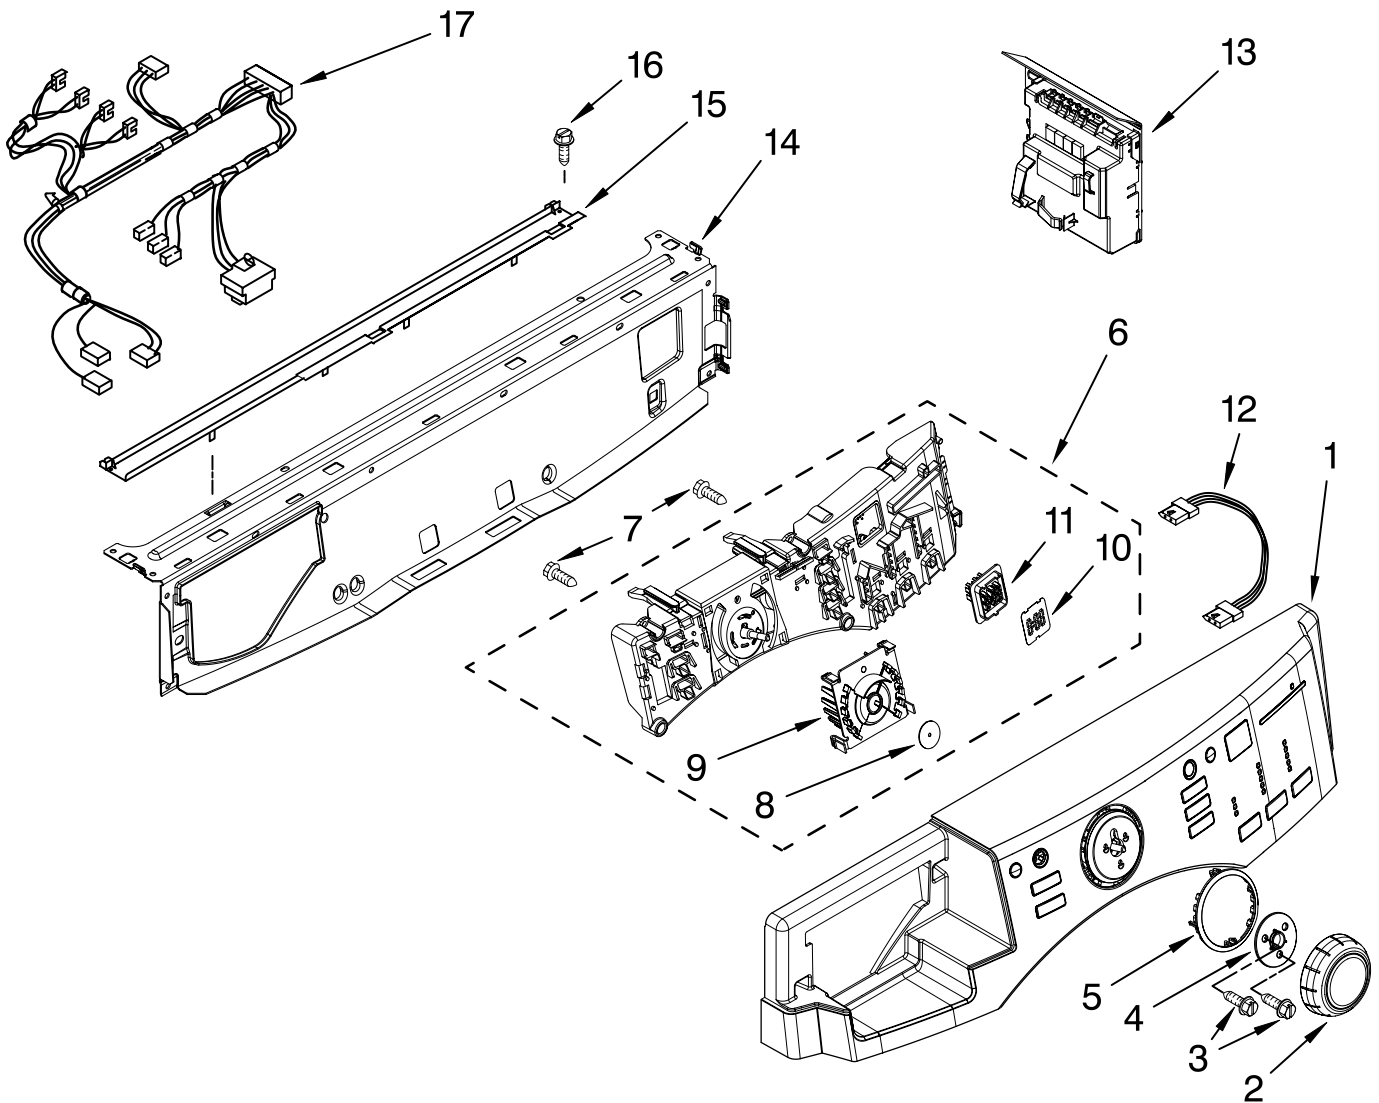

CONTROL PANEL PARTS

For Model: MHWE950WW01
(White)

Illus. No.	Part No.	DESCRIPTION
1	W10297051	Panel-Control
2	W10248116	Knob, Control (Includes Item 5)
3	8181758	Screw
4	W10248117	Bushing, Knob
5	W10248122	Light Guide, Cycle
6	W10283516	User Interface
7	8181661	Screw

Illus. No.	Part No.	DESCRIPTION
8	W10248120	Seal, User Interface
9	W10248121	Light Guide- Cycle, Internal
10	W10248118	Foil-Display
11	W10248119	Light Guide- Display
12	W10283465	Harness, Wiring (User Interface)

Illus. No.	Part No.	DESCRIPTION
13	W10326994	Microcomputer, Machine Control
14	8183203	Brace, Front Top
15	8183204	Channel, Water
16	8181756	Screw
17	W10283457	Harness, Wiring (Upper Main)

FOR ORDERING INFORMATION REFER TO PARTS PRICE LIST