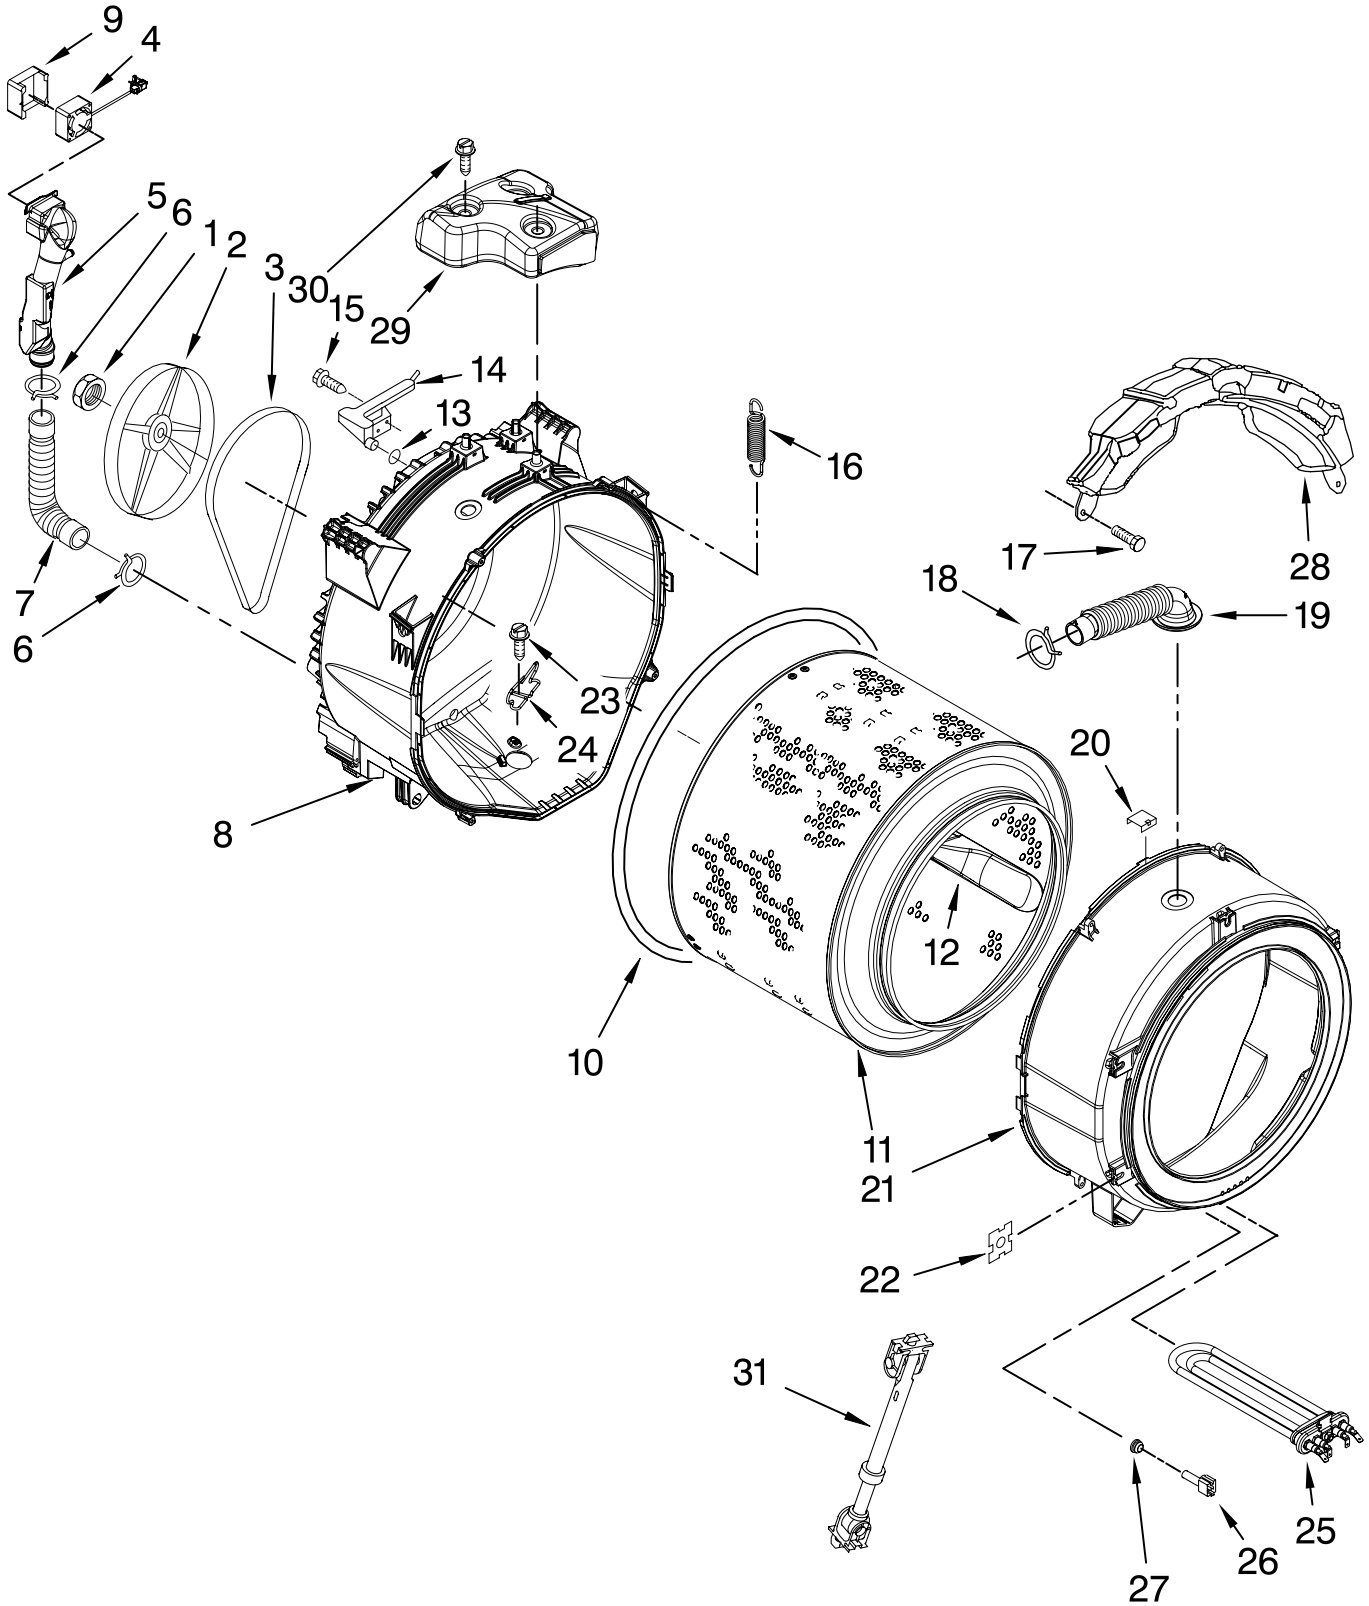

TUB AND BASKET PARTS

For Model: MHWE950WW01

(White)

FOR ORDERING INFORMATION REFER TO PARTS PRICE LIST

TUB AND BASKET PARTS

For Model: MHWE950WW01
(White)

Illus. No.	Part No.	DESCRIPTION
1	W10283361	Nut, Pulley
2	8182650	Pulley
3	W10248068	Belt
4	W10283362	Fan, Active Ventilation
5	W10283265	Pipe, Ventilation
6	W10208156	Clamp
7	8181743	Hose, Exhaust
8	W10283358	Tub, Rear (Includes Items 10, 22, 23 & 24)
9	W10283366	Support, Ventilation Fan
10	8181673	Gasket, Tub
11	W10283352	Basket
12	W10283356	Baffle, Tub
13	W10250553	O-Ring
14	8181731	Airtrap
15	8181785	Screw
16	8182814	Spring, Suspension (Set Of 2)
17	8181647	Bolt, Front Counterweight
18	8181742	Clamp, Hose
19	8183187	Hose, Exhaust
20	8181667	Clamp, Tub
21	W10250568	Tub, Front (Includes Items 10 & 22)
22	8182512	Nut, Push-In
23	8182214	Screw
24	W10250572	Bracket, Heater Support
25	W10249844	Heater-Steamer
26	8181705	NTC
27	8181829	Seal, NTC
28	W10326457	Counterweight, Front
29	W10326456	Counterweight, Rear
30	W10283359	Screw, Rear Counterweight
31	8182812	Shock Absorber

FOR ORDERING INFORMATION REFER TO PARTS PRICE LIST