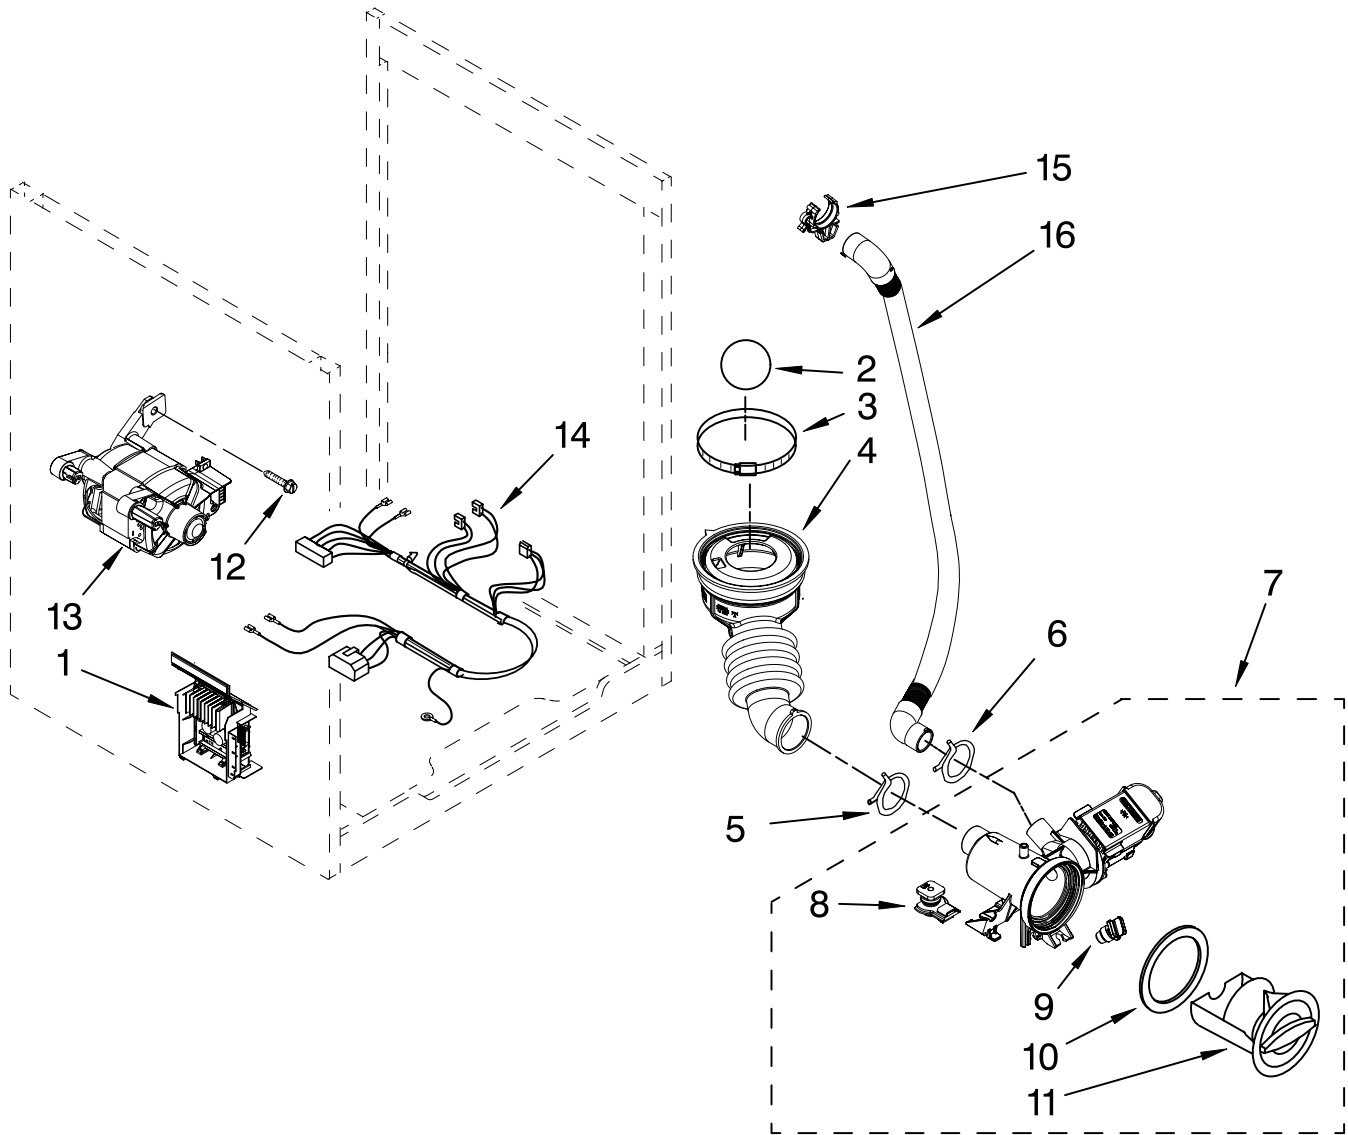

PUMP AND MOTOR PARTS

For Model: MHWE950WW01
(White)

Illus. No.	Part No.	DESCRIPTION
1	8183196	Motor Control Unit
2	W10121657	Ball
3	8181734	Clamp
4	8181732	Hose, Tub to Pump
5	8181753	Clamp
6	8181752	Clamp
7	8182821	Pump (Complete)

Illus. No.	Part No.	DESCRIPTION
8	8182820	Grommet, Damper (Rear)
9	8182816	Grommet, Damper (Front)
10	8181736	Seal, Filter Cap
11	8183027	Cap, Filter (Includes Item 10)
12	W10128585	Bolt, Motor

Illus. No.	Part No.	DESCRIPTION
13	8182793	Motor
14	W10189680	Harness, Motor (Includes Item 23 On Page 1)
15	8182209	Retainer, Drain Hose
16	8181740	Drain Hose (Inner)

FOR ORDERING INFORMATION REFER TO PARTS PRICE LIST