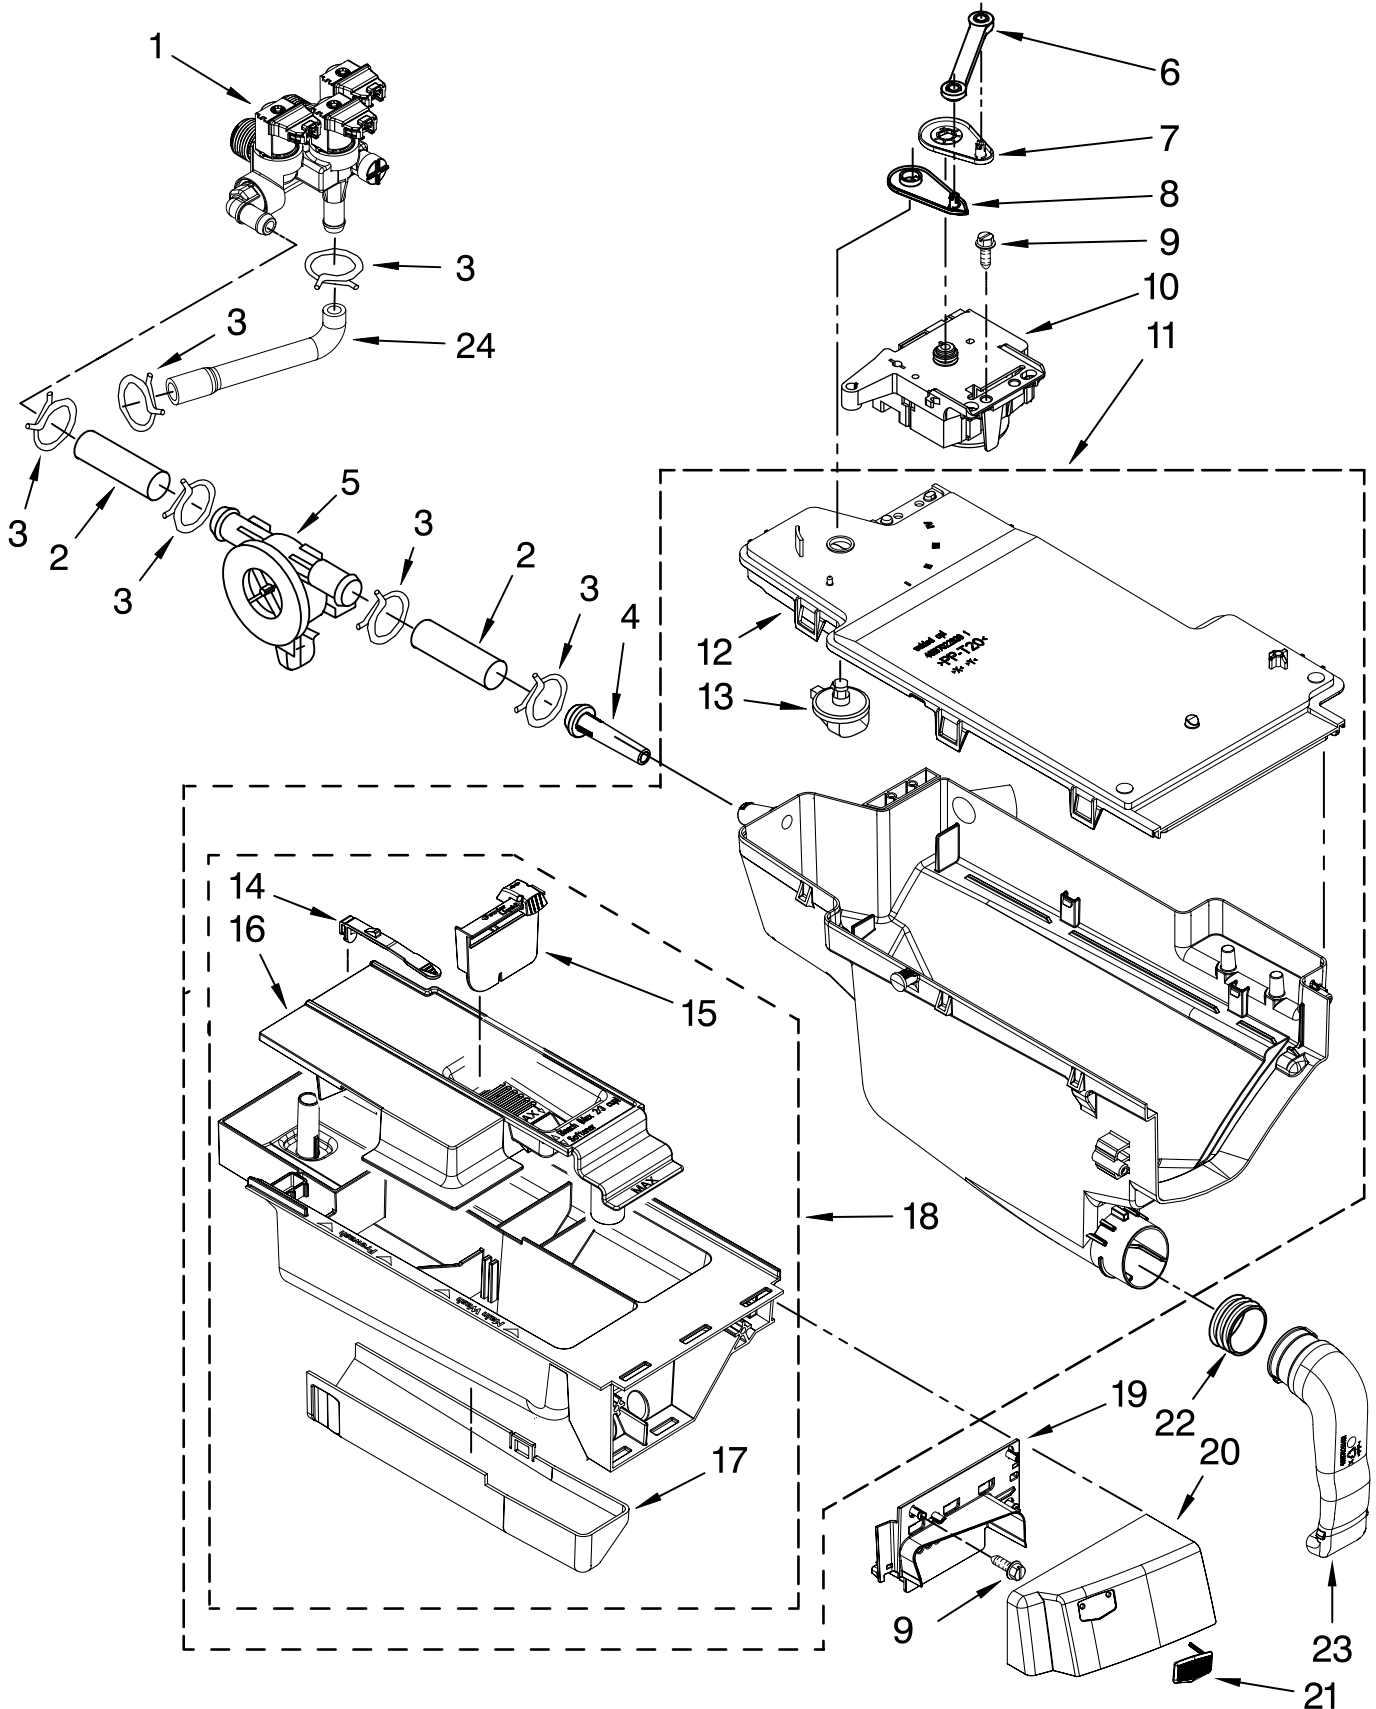

DISPENSER PARTS

For Model: MHWE950WW01
(White)

FOR ORDERING INFORMATION REFER TO PARTS PRICE LIST

DISPENSER PARTS

For Model: MHWE950WW01
(White)

Illus. No.	Part No.	DESCRIPTION
1	W10247306	Valve, Inlet
2	W10275565	Hose, Inlet Valve To Flowmeter
3	8181751	Clamp, Hose
4	8183181	Nozzle, Inlet
5	8181696	Flowmeter
6	8183183	Lever, Water Distribution
7	8183184	Cam, Actuator
8	W10161052	Lever, Connection
9	8181661	Screw
10	W10283468	Actuator
11	W10157759	Dispenser, Complete (Includes Item 8)
12	W10164400	Plate, Distribution
13	8181712	Nozzle, Distribution
14	8181721	Hook, Drawer
15	W10121596	Separator, With Selection Slider
16	W10157775	Syphon, Bleach/Softener
17	8183179	Cover, Detergent Drawer
18	W10157760	Drawer, Detergent (Complete)
19	W10248111	Bracket, Handle Fixation
20	W10297053	Handle, Drawer (Includes Items 19 & 21)
21	W10248108	Medallion
22	8181747	Seal
23	8181718	Tube, Dispenser To Bellow
24	W10247308	Hose, Inlet Valve To Vent Pipe