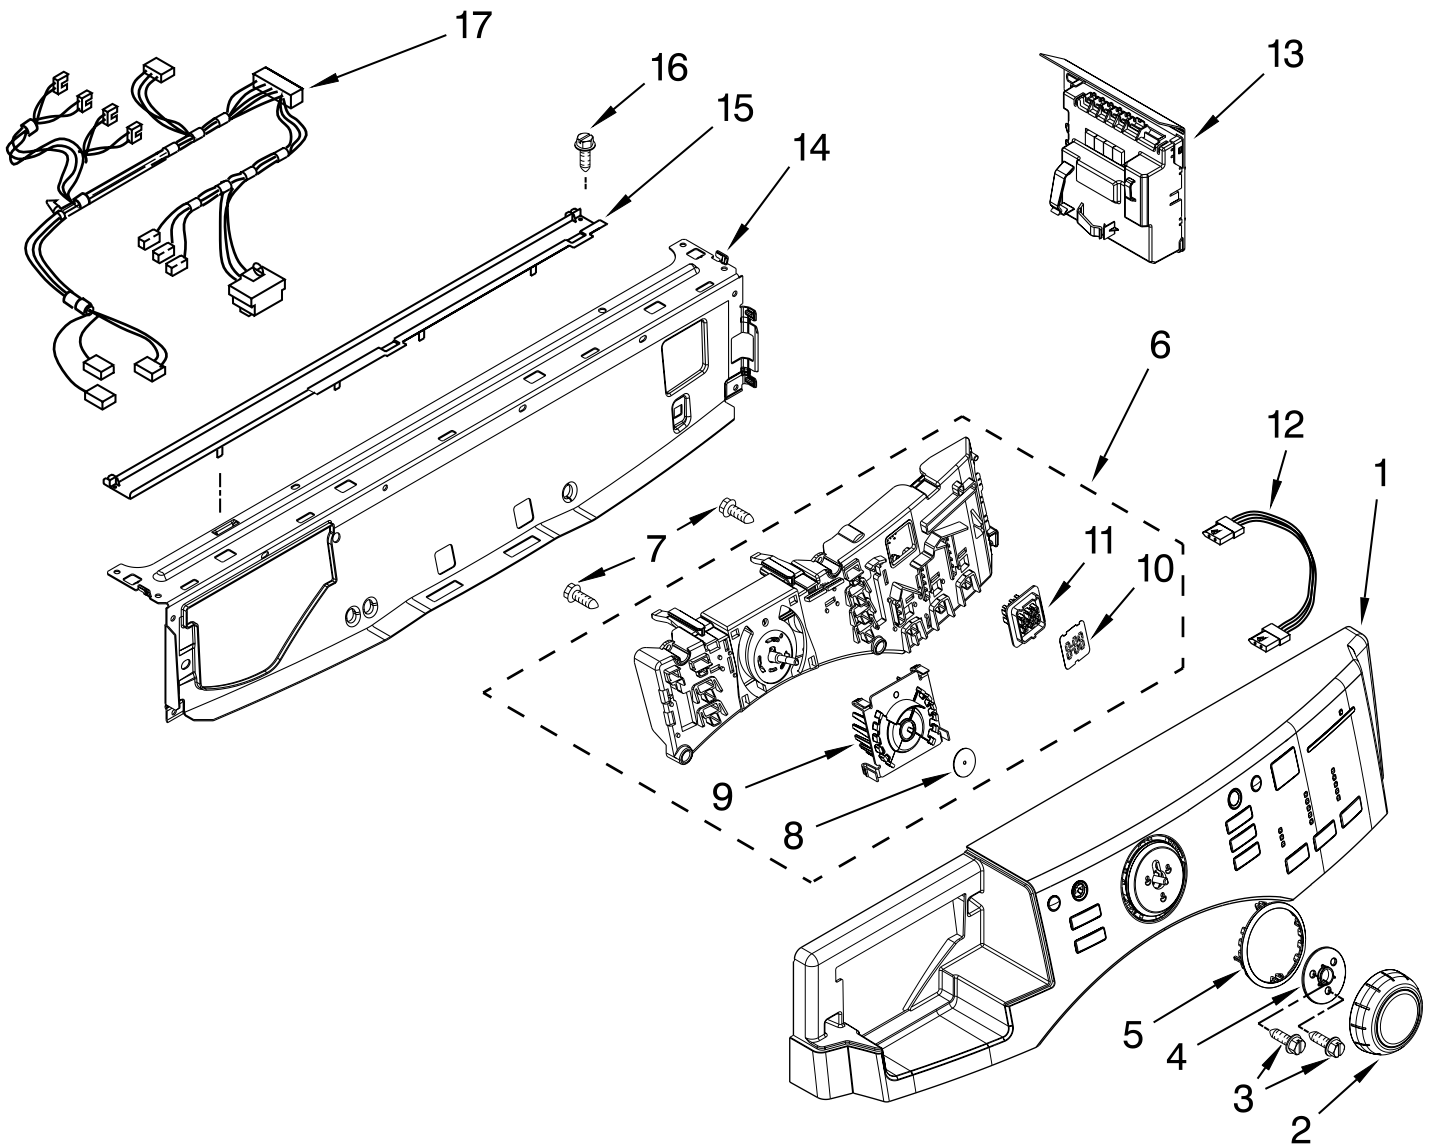

CONTROL PANEL PARTS

For Models: MHWE950WW02, MHWE950WR02, MHWE950WJ02
(White) (Red) (Oxide)

Illus. No.	Part No.	DESCRIPTION
1	W10297051	Panel-Control White
	W10414533	Red
	W10414534	Oxide
2	W10248116	Knob, Control (Includes Item 5)
3	8181758	Screw
4	W10248117	Bushing, Knob
5	W10248122	Light Guide, Cycle

Illus. No.	Part No.	DESCRIPTION
6	W10391436	User Interface
7	8181661	Screw
8	W10248120	Seal, User Interface
9	W10248121	Light Guide-Cycle, Internal
10	W10248118	Foil-Display
11	W10248119	Light Guide-Display

Illus. No.	Part No.	DESCRIPTION
12	W10283465	Harness, Wiring (User Interface)
13	W10390921	Microcomputer, Machine Control
14	8183203	Brace, Front Top
15	8183204	Channel, Water
16	8181756	Screw
17	W10283457	Harness, Wiring (Upper Main)

FOR ORDERING INFORMATION REFER TO PARTS PRICE LIST