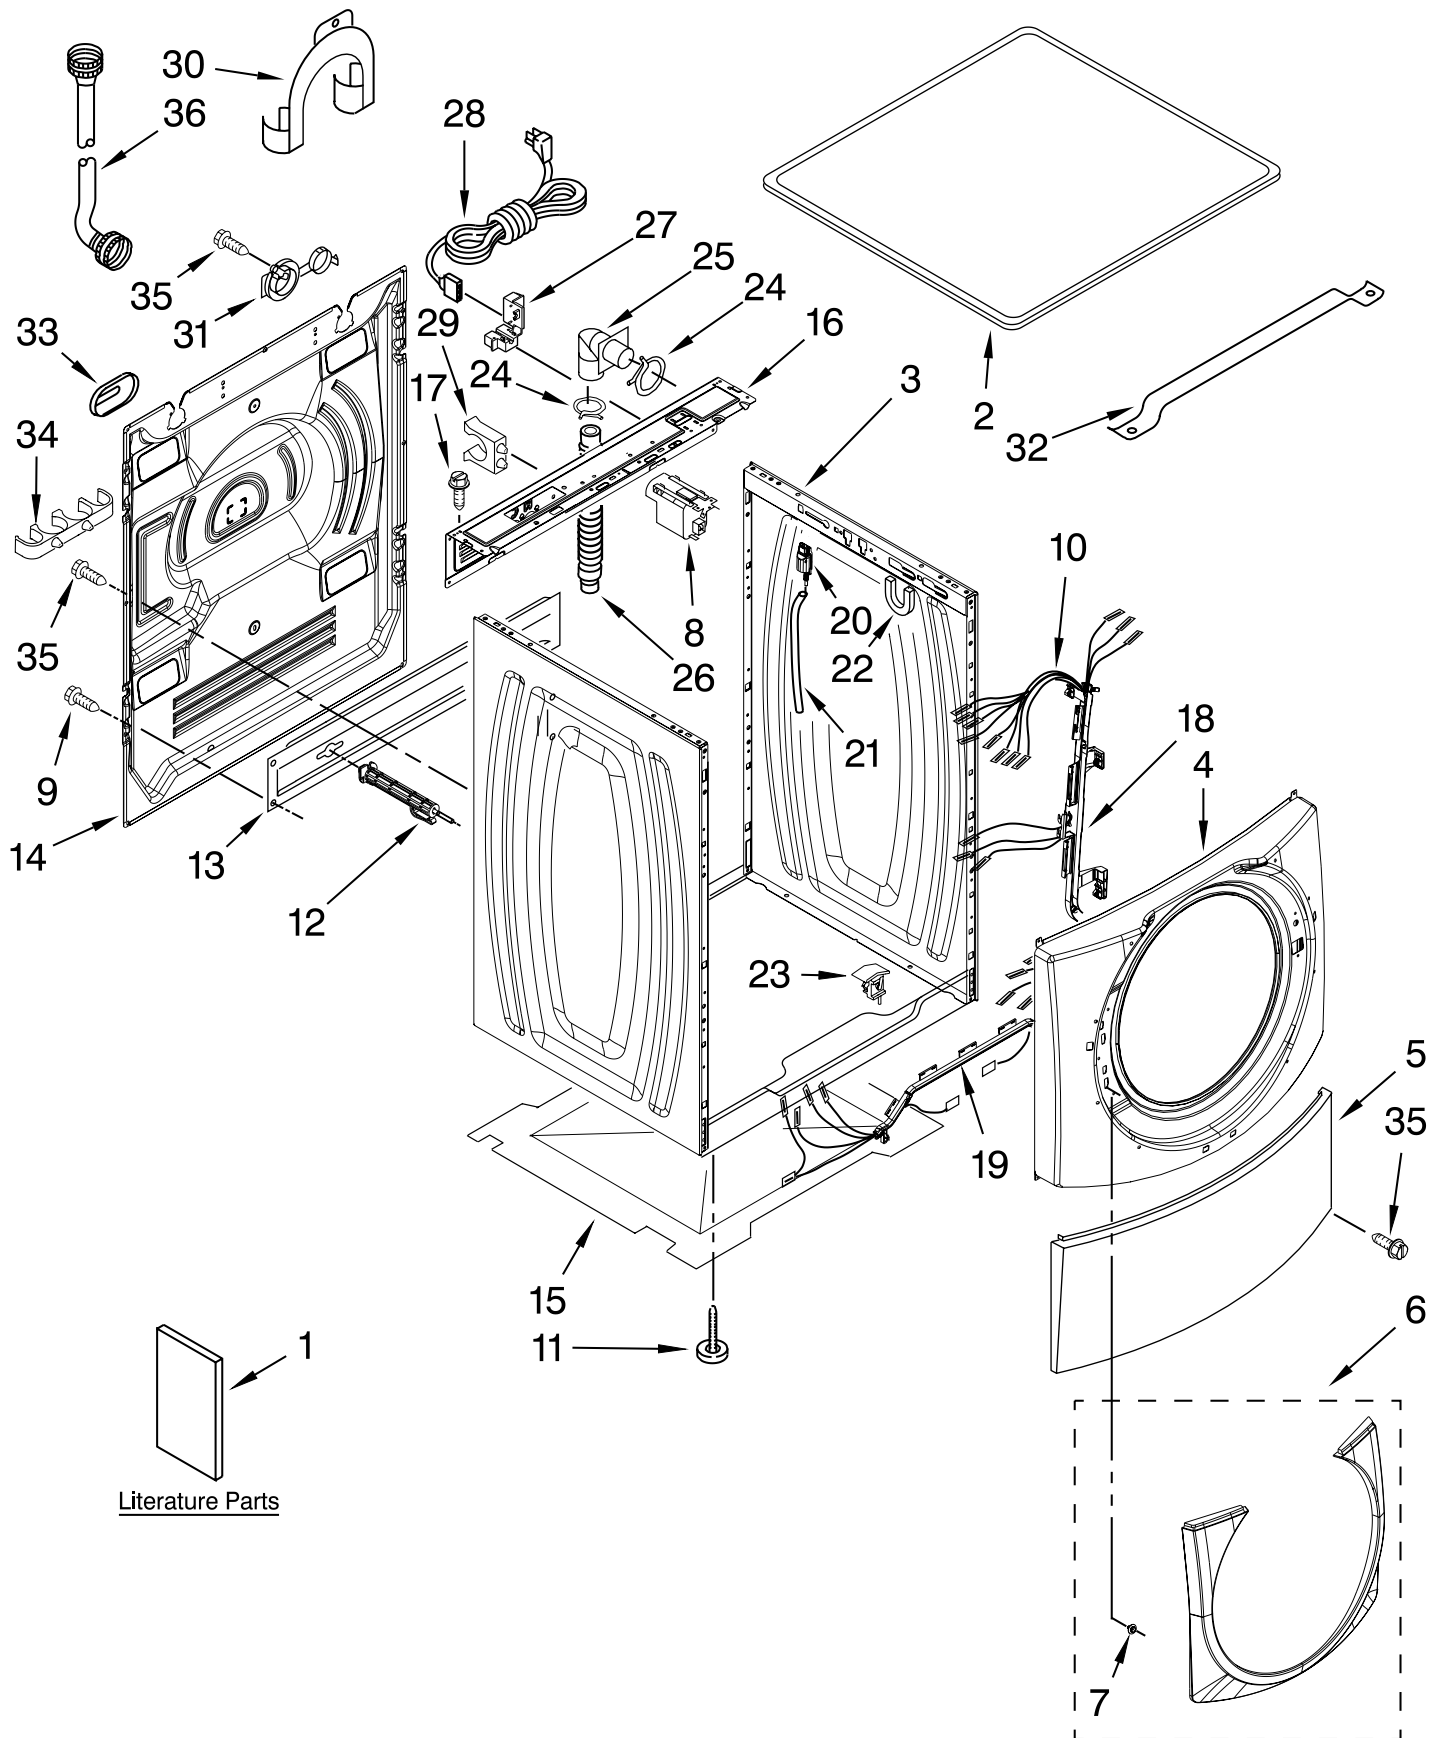

TOP AND CABINET PARTS

AUTOMATIC
WASHER

For Models: MHWE950WW02, MHWE950WR02, MHWE950WJ02
(White) (Red) (Oxide)

Literature Parts

FOR ORDERING INFORMATION REFER TO PARTS PRICE LIST