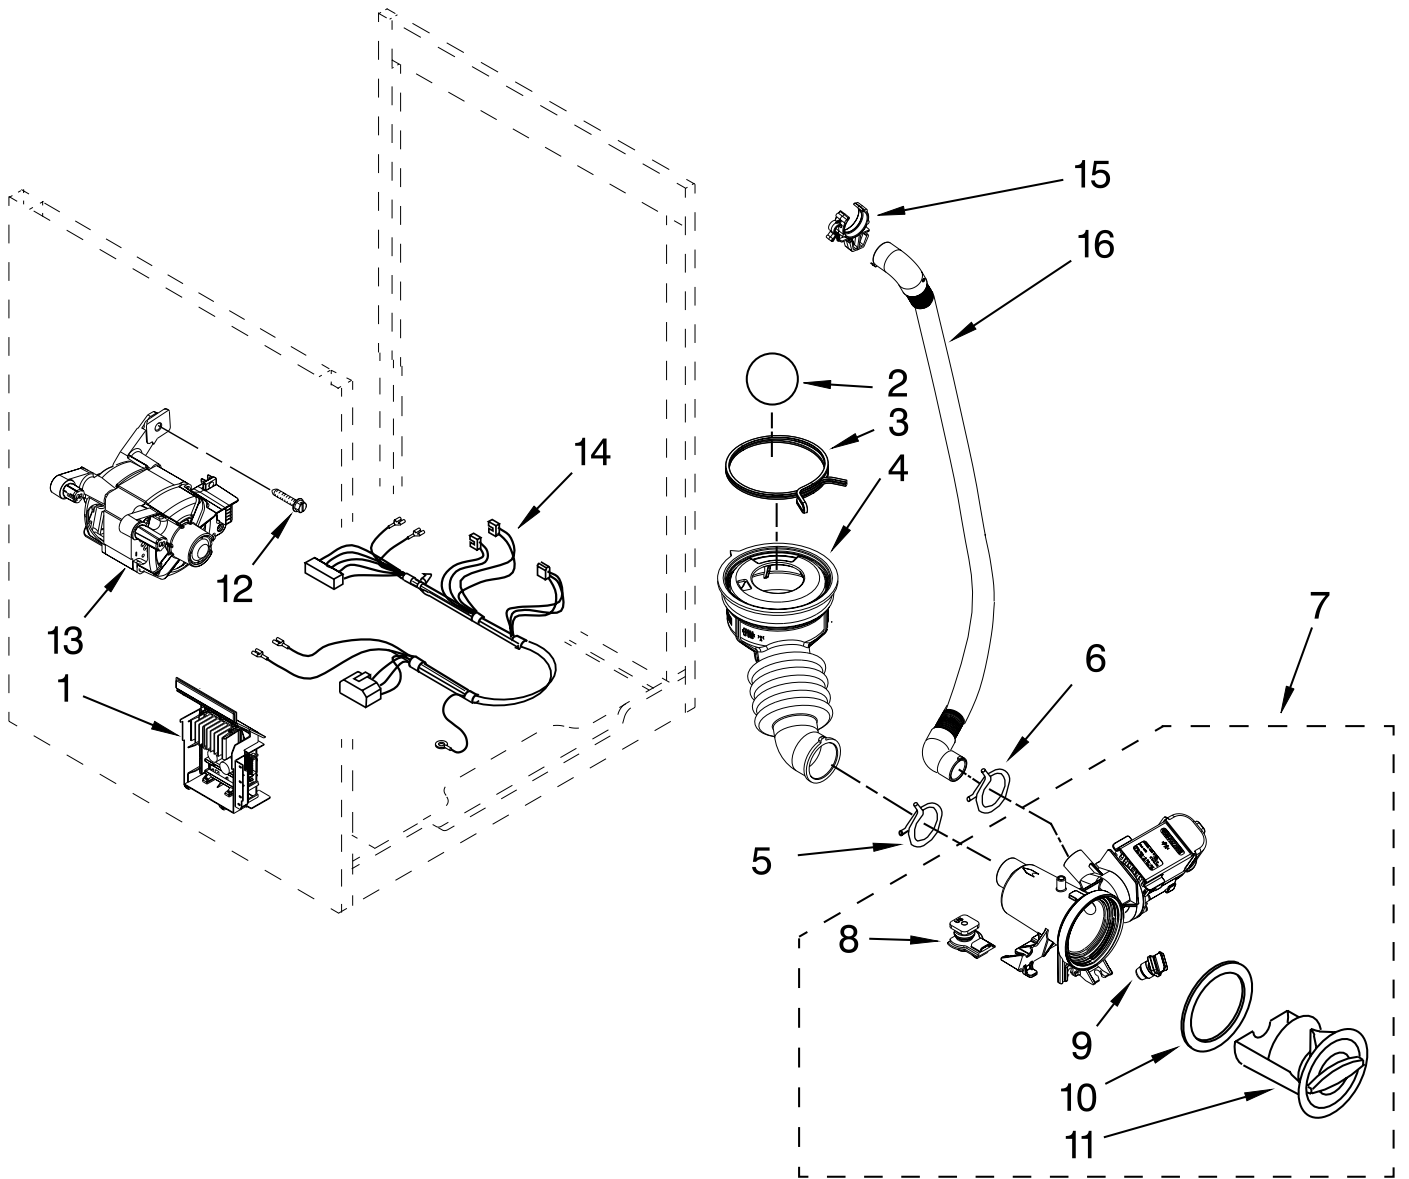

PUMP AND MOTOR PARTS

For Models: MHWE950WW02, MHWE950WR02, MHWE950WJ02
(White) (Red) (Oxide)

Illus. No.	Part No.	DESCRIPTION
1	8183196	Motor Control Unit
2	W10121657	Ball
3	8181734	Clamp
4	8181732	Hose, Tub to Pump
5	8181753	Clamp
6	8181752	Clamp
7	8182821	Pump (Complete)

Illus. No.	Part No.	DESCRIPTION
8	W10338326	Grommet, Damper (Rear)
9	8182816	Grommet, Damper (Front)
10	8181736	Seal, Filter Cap
11	8183027	Cap, Filter (Includes Item 10)
12	W10128585	Bolt, Motor

Illus. No.	Part No.	DESCRIPTION
13	8182793	Motor
14	W10189680	Harness, Motor (Includes Item 23 On Page 1)
15	8182209	Retainer, Drain Hose
16	8181740	Drain Hose (Inner)

FOR ORDERING INFORMATION REFER TO PARTS PRICE LIST