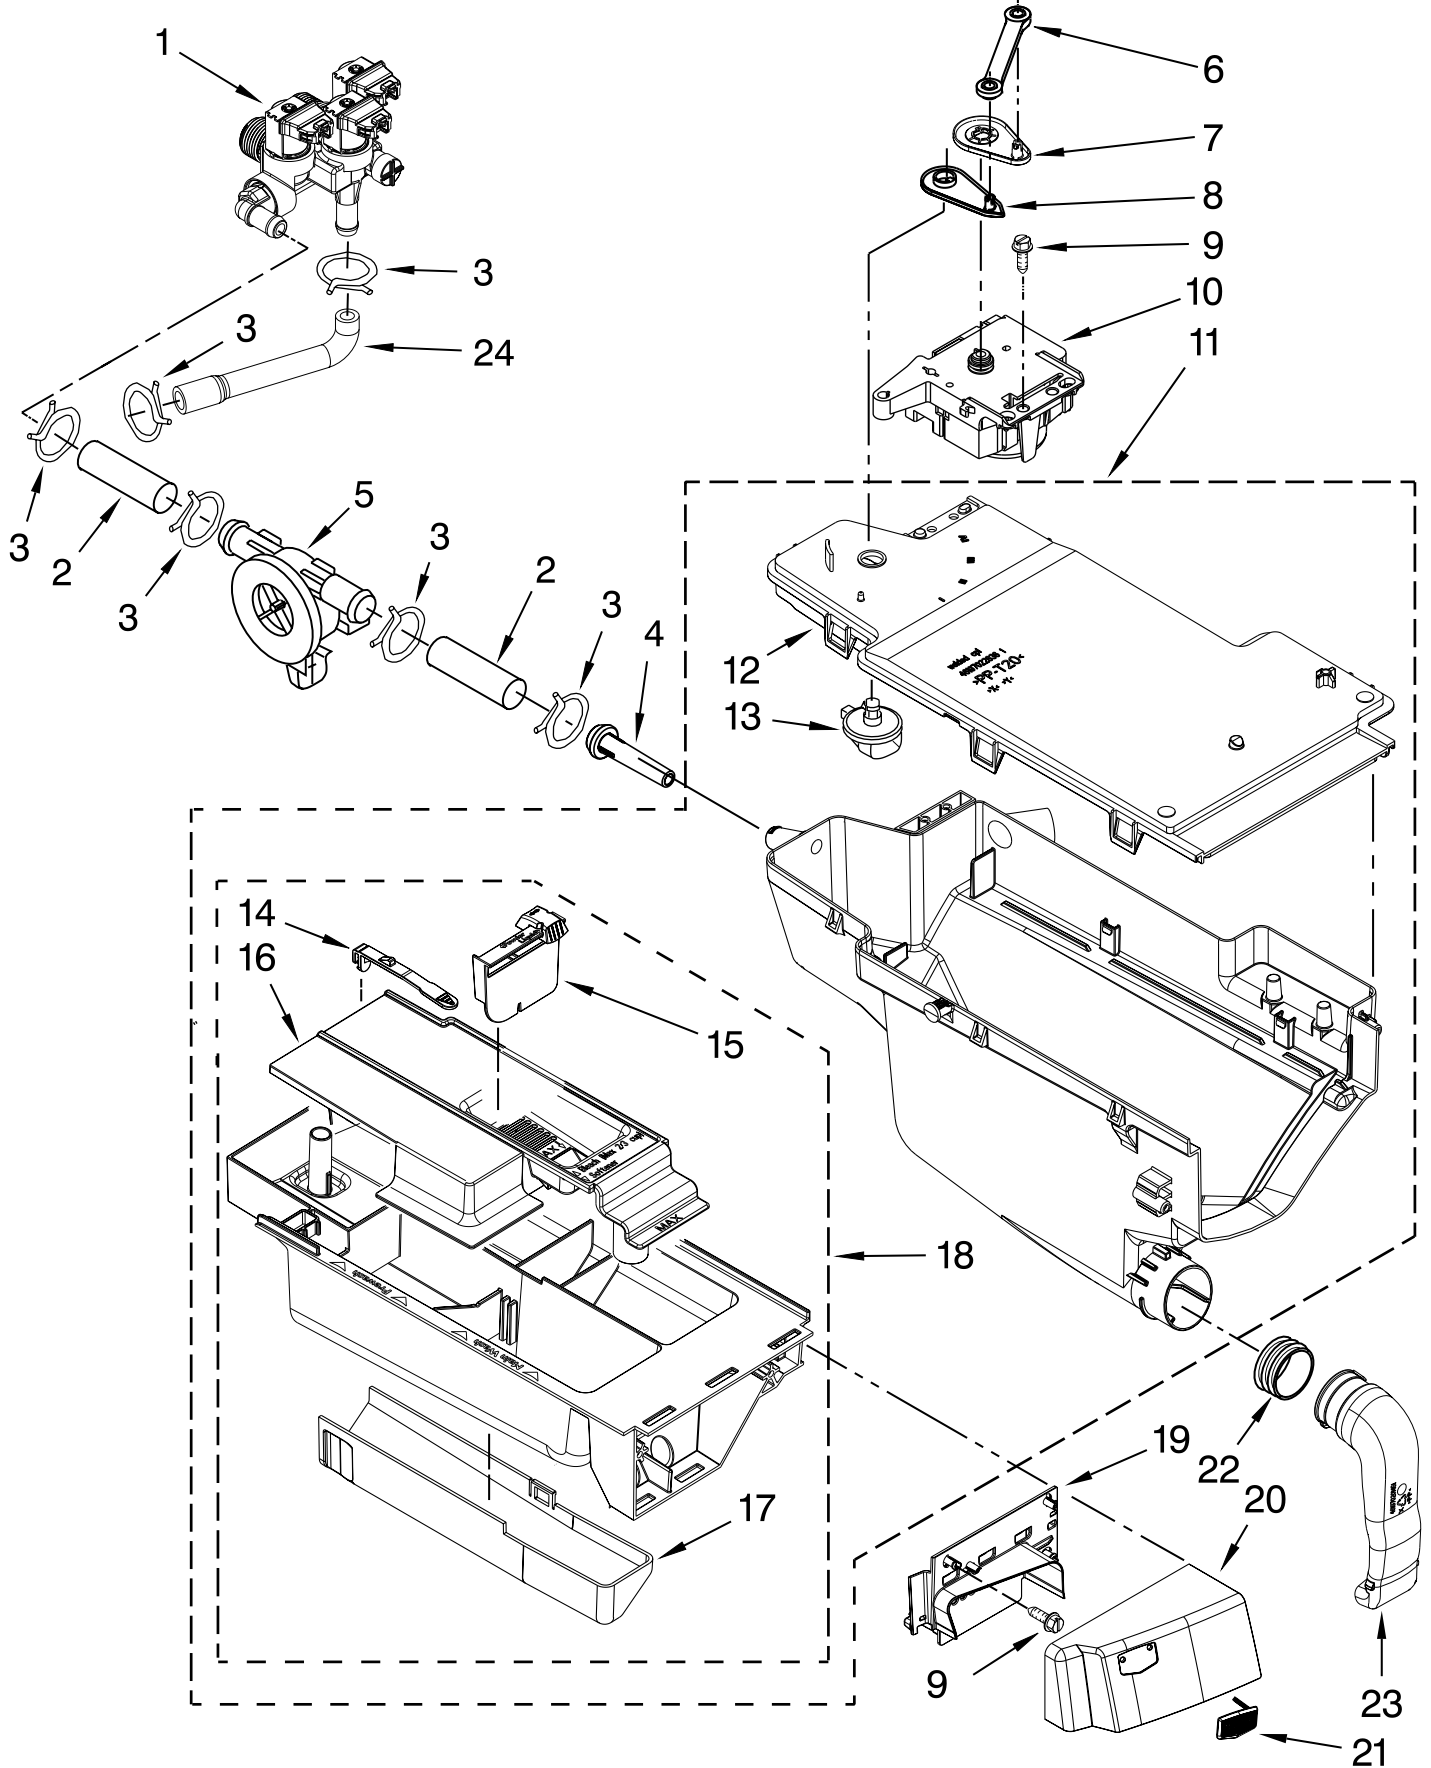

DISPENSER PARTS

For Models: MHWE950WW02, MHWE950WR02, MHWE950WJ02
(White) (Red) (Oxide)

FOR ORDERING INFORMATION REFER TO PARTS PRICE LIST

DISPENSER PARTS

For Models: MHWE950WW02, MHWE950WR02, MHWE950WJ02
(White) (Red) (Oxide)

Illus. No.	Part No.	DESCRIPTION
1	W10247306	Valve, Inlet
2	W10275565	Hose, Inlet Valve To Flowmeter
3	8181751	Clamp, Hose
4	8183181	Nozzle, Inlet
5	8181696	Flowmeter
6	8183183	Lever, Water Distribution
7	8183184	Cam, Actuator
8	W10161052	Lever, Connection
9	8181661	Screw
10	W10283468	Actuator
11	W10157759	Dispenser, Complete (Includes Item 8)
12	W10164400	Plate, Distribution
13	8181712	Nozzle, Distribution
14	8181721	Hook, Drawer
15	W10121596	Separator, With Selection Slider
16	W10157775	Syphon, Bleach/Softener
17	8183179	Cover, Detergent Drawer
18	W10157760	Drawer, Detergent (Complete)
19		Bracket, Handle Fixation
	W10248111	White
	W10289412	Red
	W10289408	Oxide
20		Handle, Drawer (Includes Items 19 & 21)
	W10297053	White
	W10414536	Red
	W10414538	Oxide
21	W10248108	Medallion
22	8181747	Seal
23	8181718	Tube, Dispenser To Bellow
24	W10247308	Hose, Inlet Valve To Vent Pipe