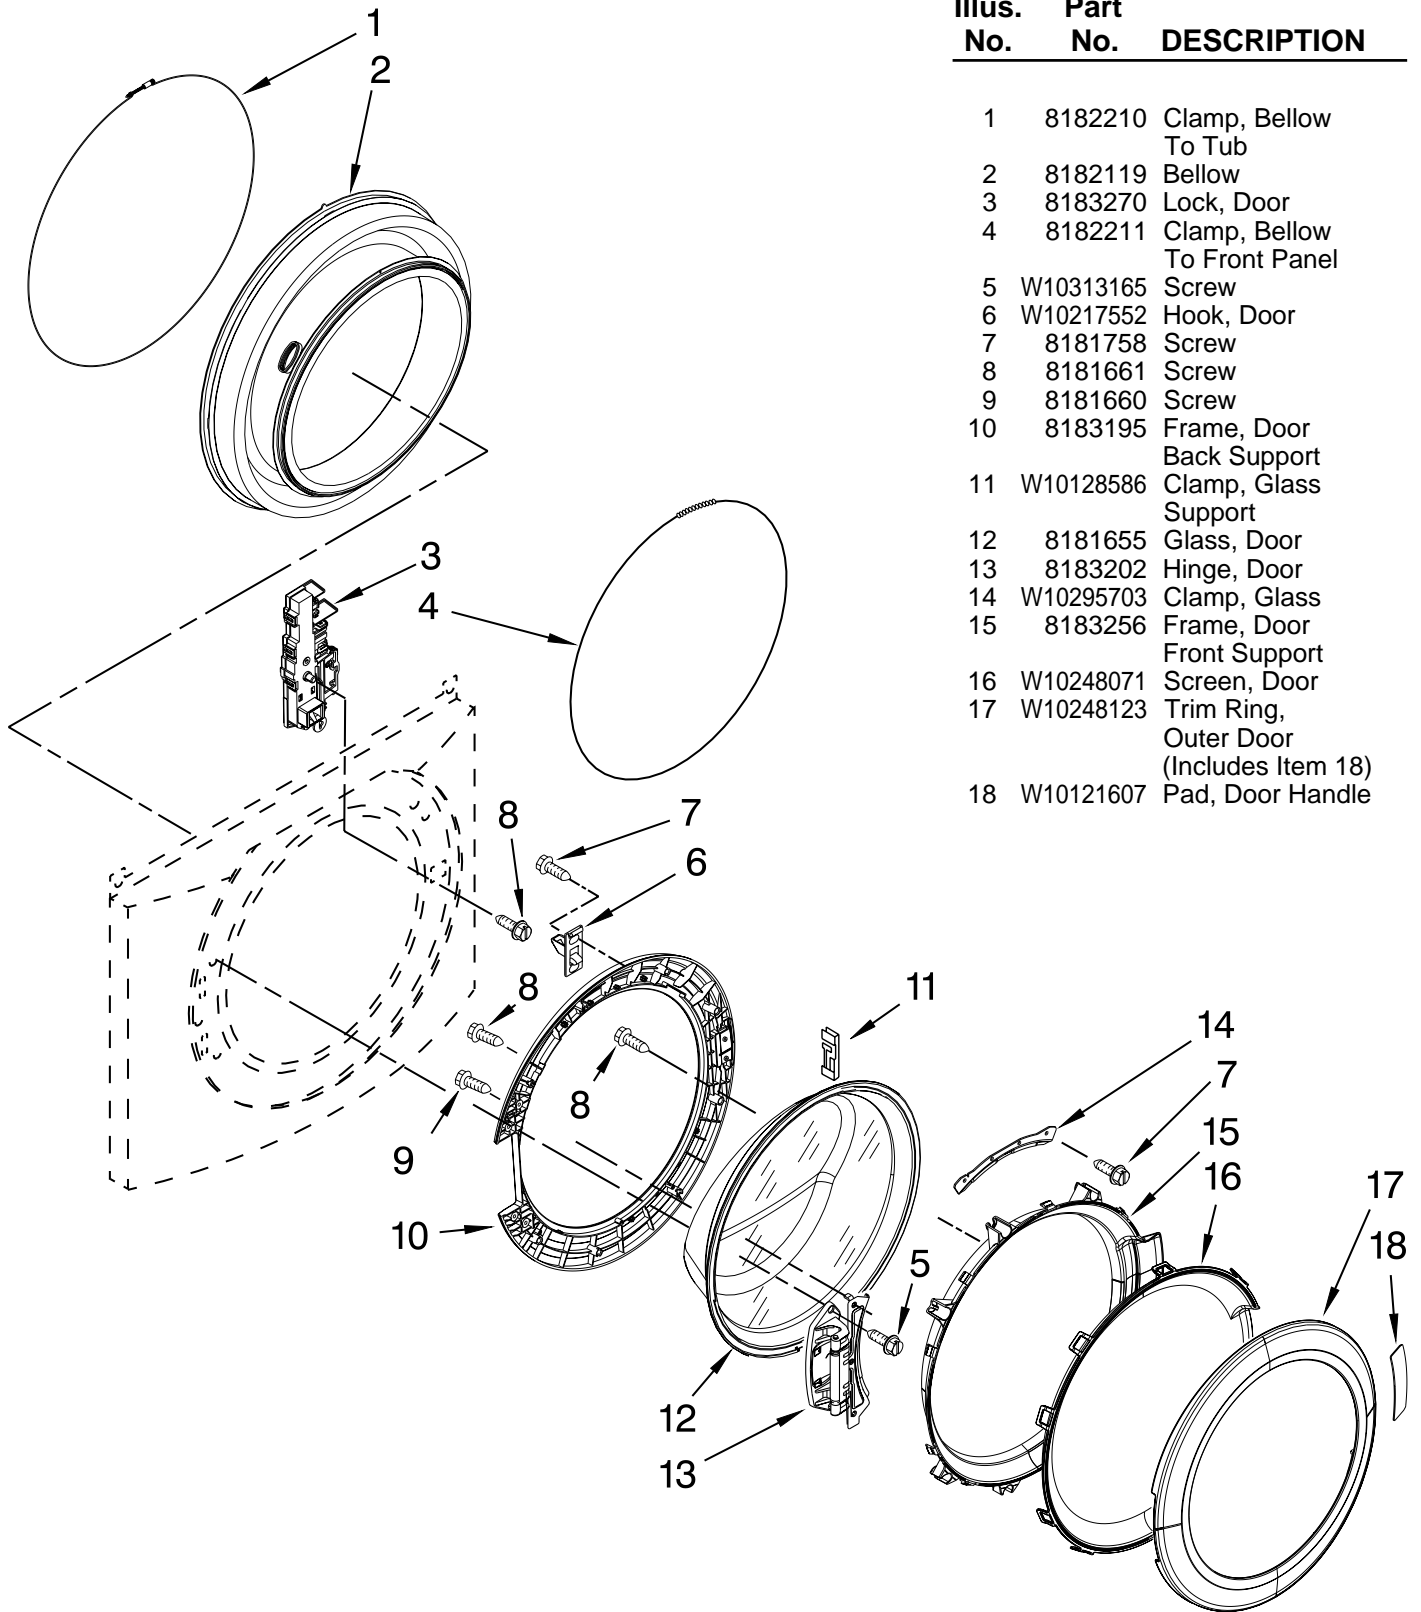

DOOR AND LATCH PARTS

For Models: MHWE950WW02, MHWE950WR02, MHWE950WJ02
(White) (Red) (Oxide)

Illus. No.	Part No.	DESCRIPTION
1	8182210	Clamp, Bellow To Tub
2	8182119	Bellow
3	8183270	Lock, Door
4	8182211	Clamp, Bellow To Front Panel
5	W10313165	Screw
6	W10217552	Hook, Door
7	8181758	Screw
8	8181661	Screw
9	8181660	Screw
10	8183195	Frame, Door Back Support
11	W10128586	Clamp, Glass Support
12	8181655	Glass, Door
13	8183202	Hinge, Door
14	W10295703	Clamp, Glass
15	8183256	Frame, Door Front Support
16	W10248071	Screen, Door
17	W10248123	Trim Ring, Outer Door (Includes Item 18)
18	W10121607	Pad, Door Handle

FOR ORDERING INFORMATION REFER TO PARTS PRICE LIST