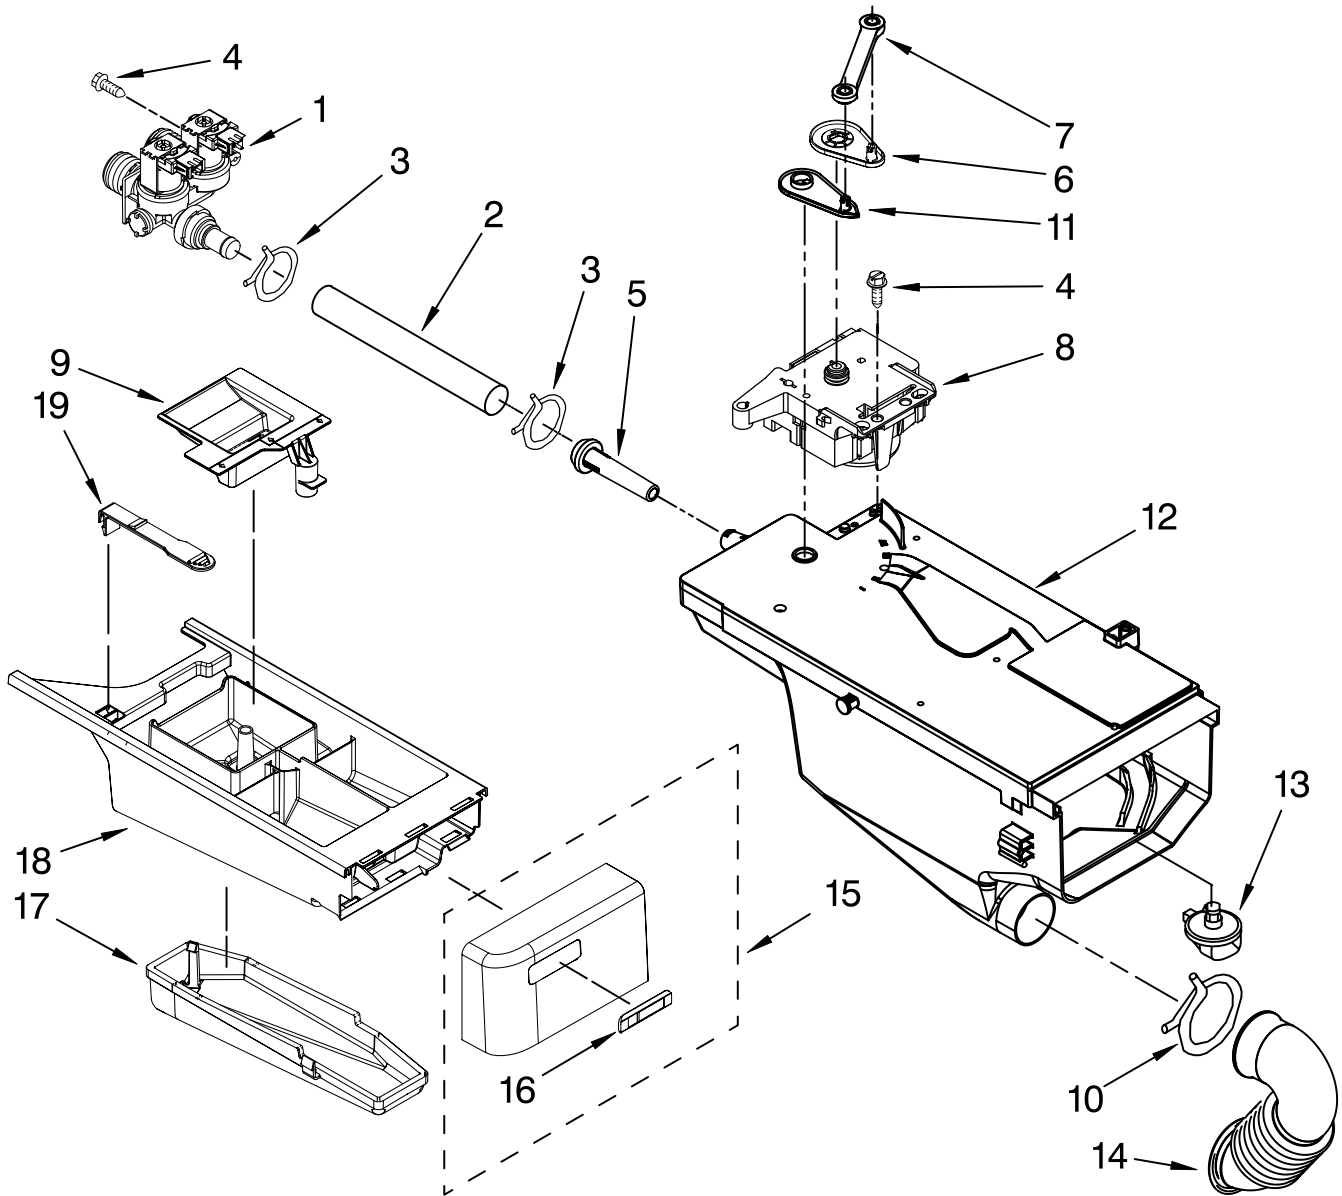

FOR ORDERING INFORMATION REFER TO PARTS PRICE LIST

DOOR AND LATCH PARTS

For Models: MHWZ400TQ01, MHWZ400TB01
(White) (Black)

Illus. Part
No. No. DESCRIPTION

1	8540952	Bellow
2	8540108	Clamp, Bellow To Tub
3	8540772	Lock, Door
4	8540725	Screw
5	8540221	Hook, Door
6	W10117475	Handle, Door
7		Trim Ring, Outer Door
	W10112914	White
	W10112915	Chrome
8	8540107	Clamp, Bellow To Front Panel
9	8540115	Clamp, Support
10	8540114	Clamp, Glass (2)
11	8540513	Screw
12	W10119007	Frame, Door Front Assembly
13	W10112078	Glass, Door
14	W10138523	Frame, Door Back Support
15	W10118967	Hinge, Door
16	8540284	Screw
17	8540282	Screw
18	W10015090	Screw
19	W10112927	Pad, Door Handle

FOR ORDERING INFORMATION REFER TO PARTS PRICE LIST

CONTROL PANEL PARTS

For Models: MHWZ400TQ01, MHWZ400TB01
(White) (Black)

Illus. No.	Part No.	DESCRIPTION
------------	----------	-------------

1	W10117405 W10119011	Panel, Control White Black
2	W10112899 W10119050	Knob, Control Elephant/Chrome Chrome
3	W10117418	User Interface
4	W10161692	Brace, Top Front
5	8540722	Channel, Water
6	W10160259	Microcomputer, Machine Control
7	W10015090	Screw, 8-18 X 5/8
8	W10184855	Harness, Wiring (Main)

FOR ORDERING INFORMATION REFER TO PARTS PRICE LIST

DISPENSER PARTS

For Models: MHWZ400TQ01, MHWZ400TB01
(White) (Black)

Illus. No.	Part No.	DESCRIPTION
1	8540751	Valve, Inlet
2	8540065	Hose, Valve To Dispenser
3	370450	Clamp, Hose
4	8540282	Screw
5	8540042	Nozzle, Inlet
6	8540393	Cam, Actuator
7	8540394	Lever, Water Distribution
8	W10143587	Actuator