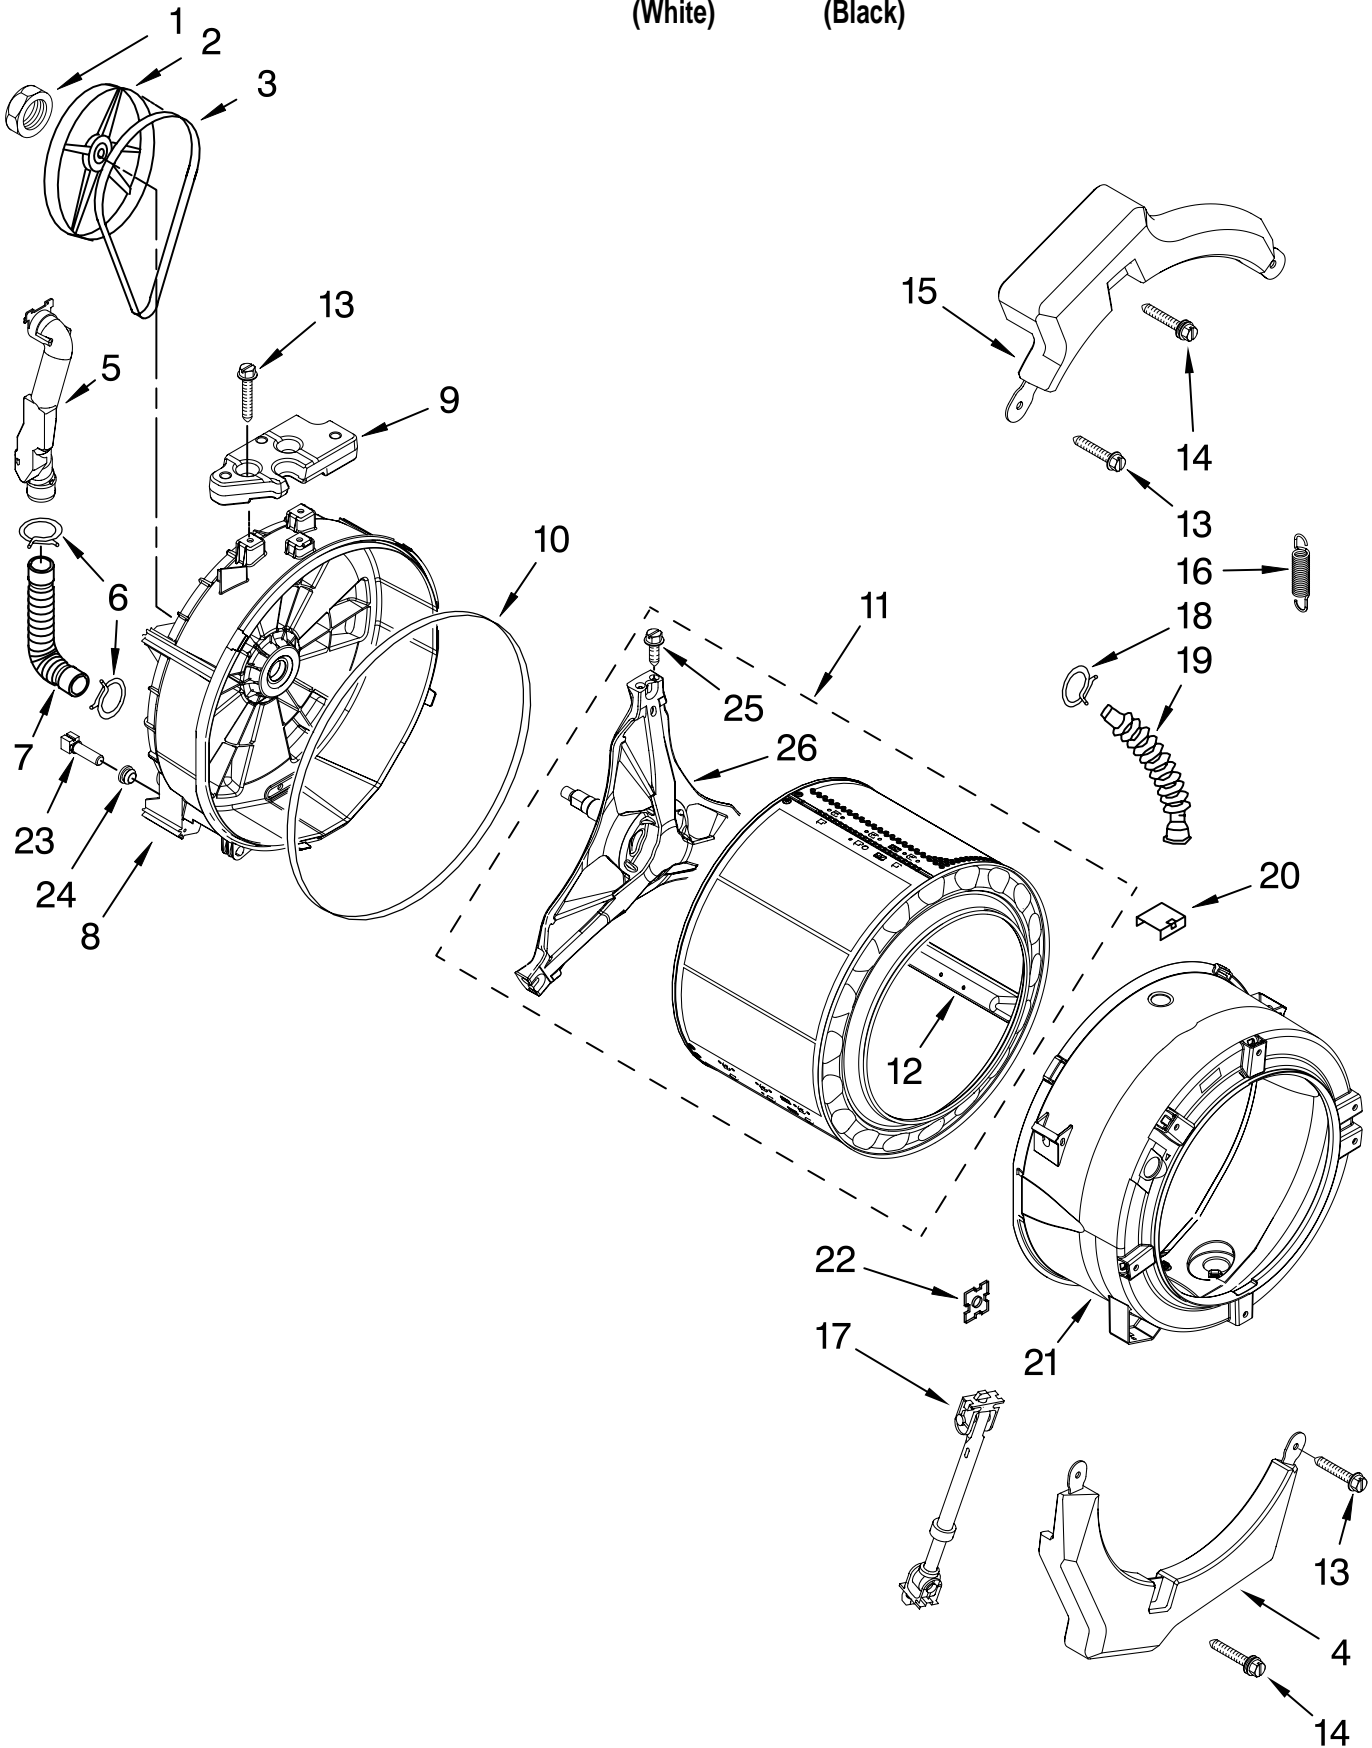

TUB AND BASKET PARTS

For Models: MHWZ400TQ01, MHWZ400TB01
(White) (Black)

FOR ORDERING INFORMATION REFER TO PARTS PRICE LIST

TUB AND BASKET PARTS

For Models: MHWZ400TQ01, MHWZ400TB01
(White) (Black)

Illus. No.	Part No.	DESCRIPTION
1	8533999	Nut, Pulley
2	8540088C	Pulley
3	W10116215	Belt, Drive
4	W10151304	Counterweight, Front Lower
5	W10112169	Pipe, Ventilation
6	8540010	Clamp, Vent Hose
7	8540019	Hose, Exhaust
8	W10112660	Tub, Rear (Includes Items 10, 21 & 22)
9	8540604	Counterweight, Rear
10	8540090	Gasket, Tub
11	W10112984	Basket, Complete
12	W10112972	Baffle, Tub
13	W10094780	Bolt, Counterweight Mtg.
14	W10174473	Bolt Assembly, Counterweight Center Hole
15	W10151303	Counterweight, Front Upper
16	W10010360	Spring, Suspension
17	W10159465	Shock Absorber (4)
18	3363365	Clamp, Hose
19	8540015	Hose, Exhaust
20	8540092	Clamp, Tub
21	W10112661	Tub, Front (Includes Items 8, 10 & 22)
22	8540072	Nut, Push-In
23	8540226	Negative Thermistor Control
24	8540766	Seal, Rubber
25	8540382	Screw
26	8540342	Crosspiece Assembly

FOR ORDERING INFORMATION REFER TO PARTS PRICE LIST