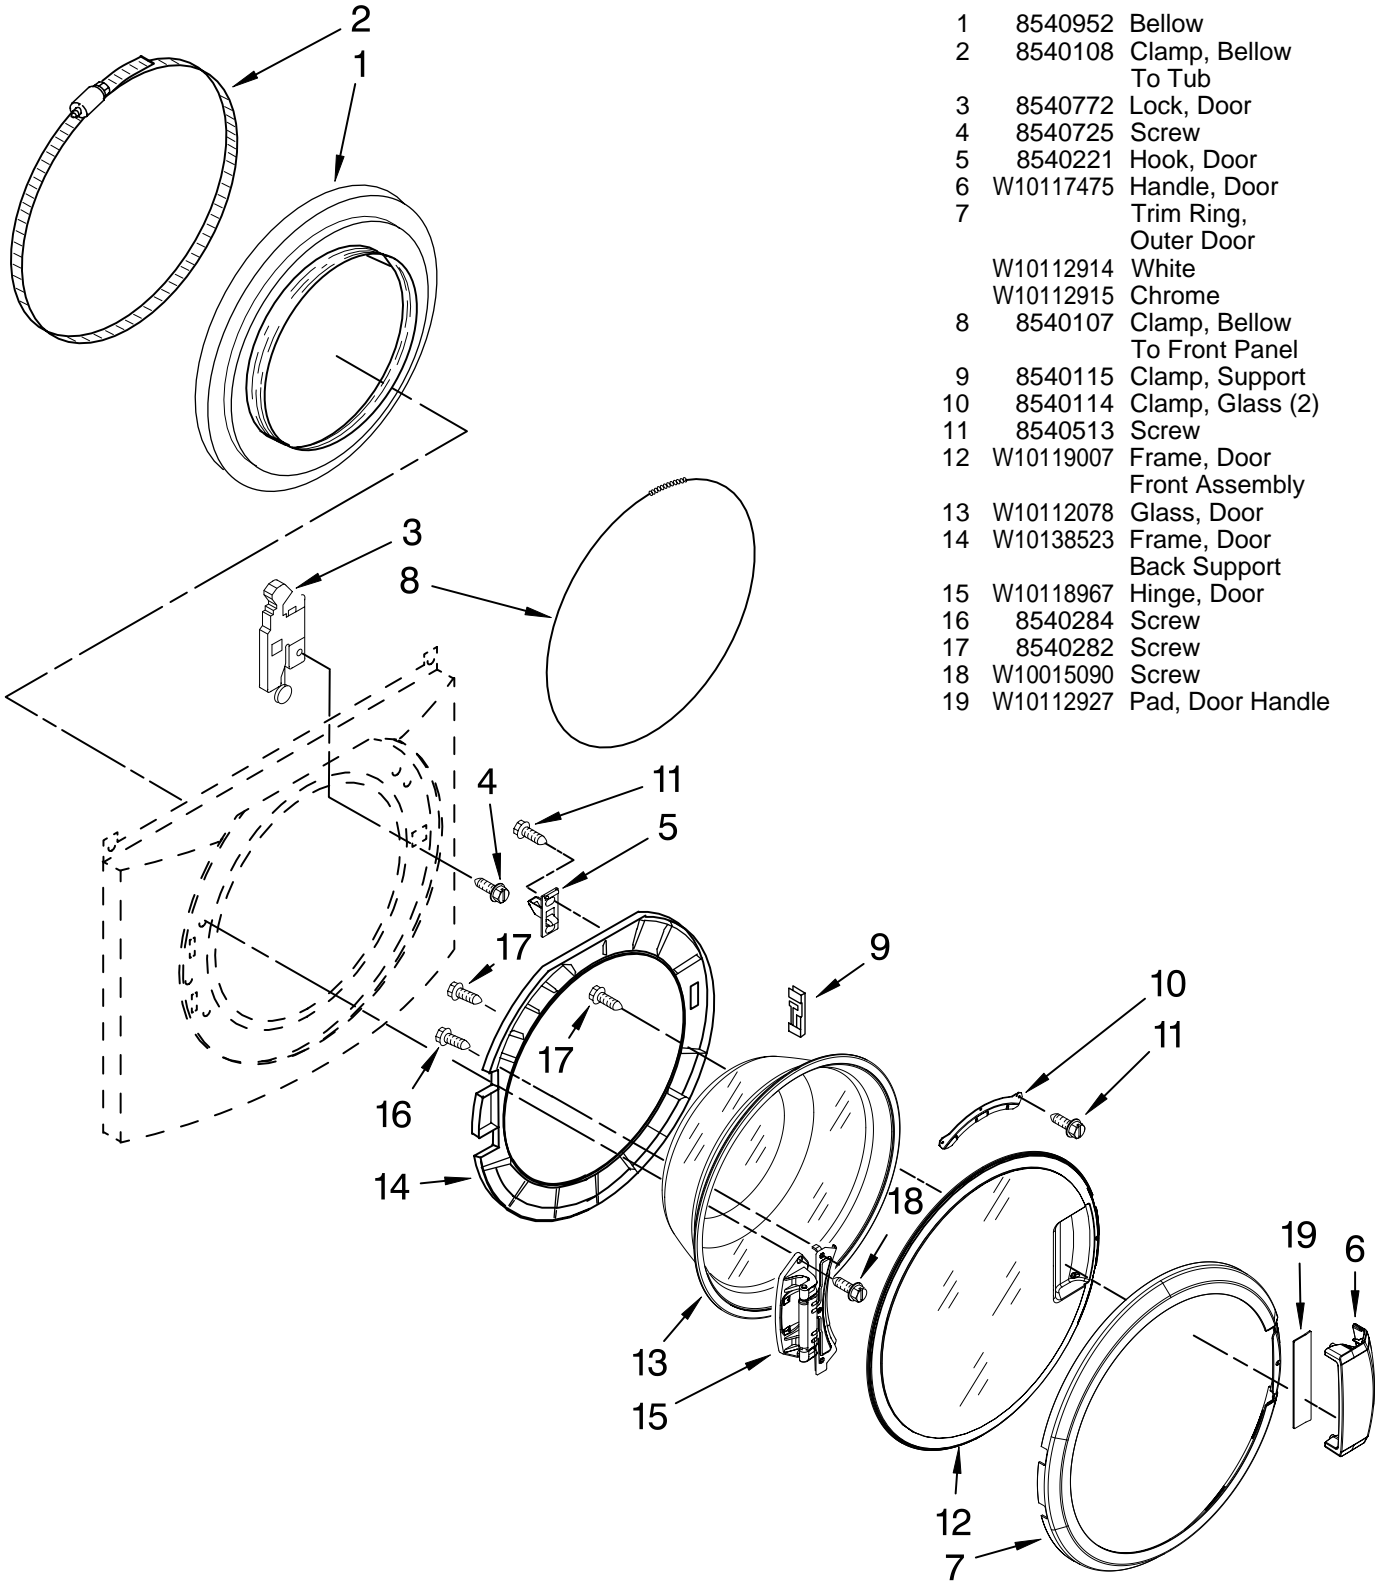

DOOR AND LATCH PARTS

For Models: MHWZ400TQ01, MHWZ400TB01
(White) (Black)

Illus. Part
No. No. DESCRIPTION

1	8540952	Bellow
2	8540108	Clamp, Bellow To Tub
3	8540772	Lock, Door
4	8540725	Screw
5	8540221	Hook, Door
6	W10117475	Handle, Door
7		Trim Ring, Outer Door
	W10112914	White
	W10112915	Chrome
8	8540107	Clamp, Bellow To Front Panel
9	8540115	Clamp, Support
10	8540114	Clamp, Glass (2)
11	8540513	Screw
12	W10119007	Frame, Door Front Assembly
13	W10112078	Glass, Door
14	W10138523	Frame, Door Back Support
15	W10118967	Hinge, Door
16	8540284	Screw
17	8540282	Screw
18	W10015090	Screw
19	W10112927	Pad, Door Handle

FOR ORDERING INFORMATION REFER TO PARTS PRICE LIST