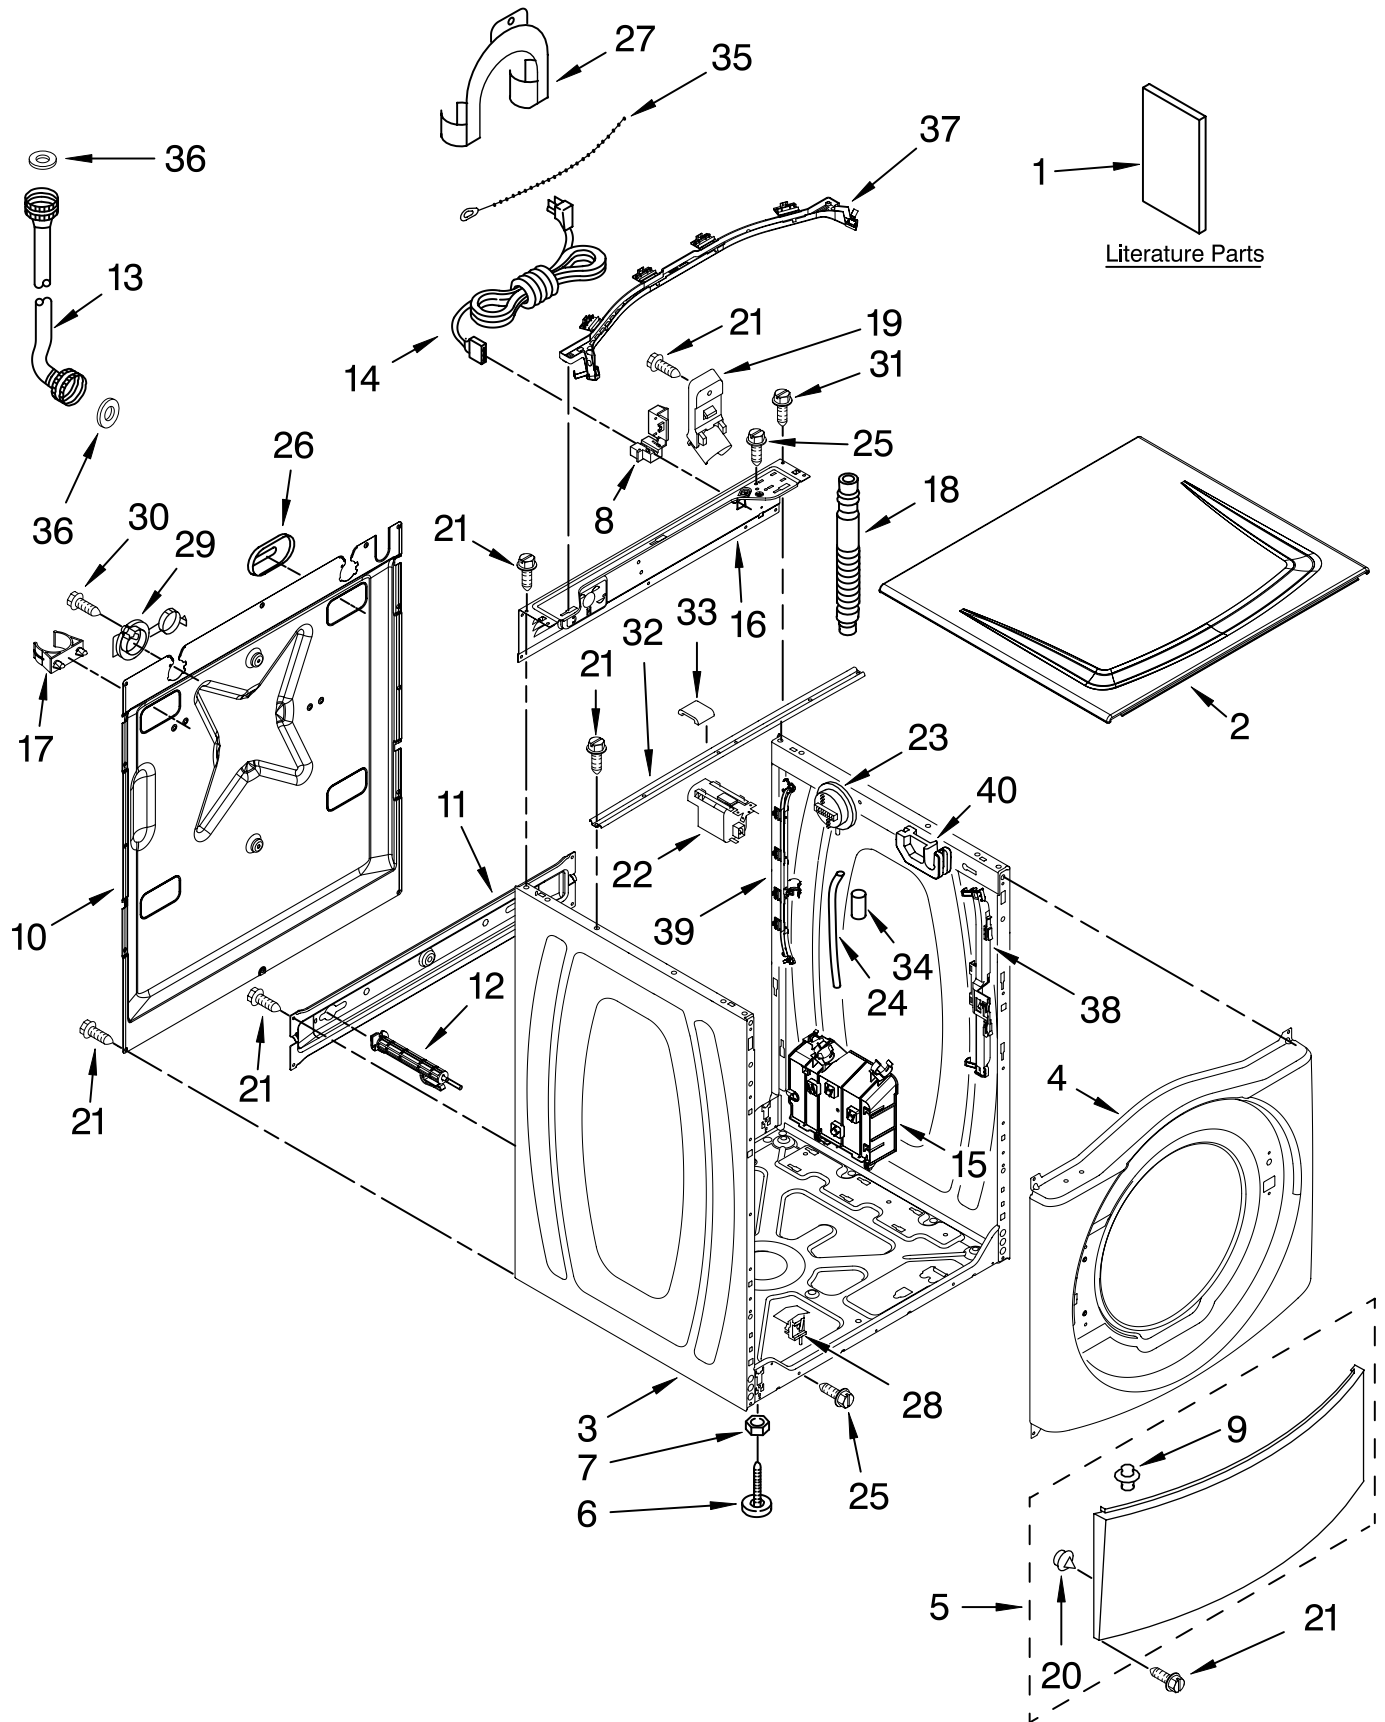

TOP AND CABINET PARTS

For Models: MHWZ400TQ01, MHWZ400TB01
(White) (Black)

AUTOMATIC
WASHER

FOR ORDERING INFORMATION REFER TO PARTS PRICE LIST