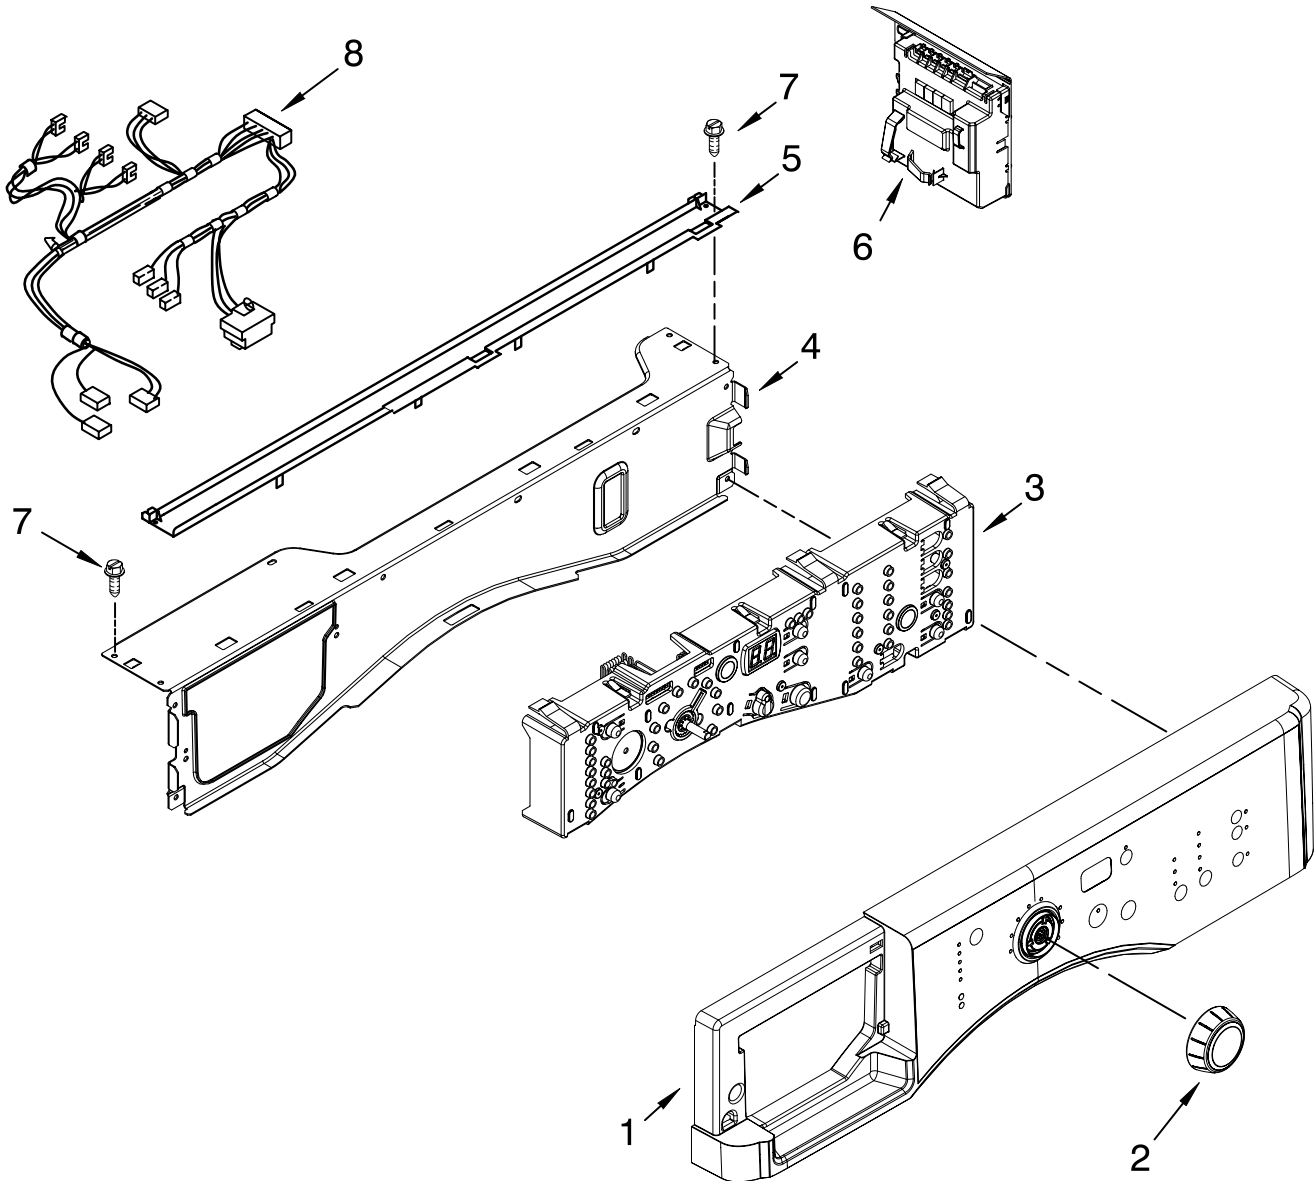

CONTROL PANEL PARTS

For Models: MHWZ400TQ01, MHWZ400TB01
(White) (Black)

Illus. No.	Part No.	DESCRIPTION

1	W10117405 W10119011	Panel, Control White Black
2	W10112899 W10119050	Knob, Control Elephant/Chrome Chrome
3	W10117418	User Interface
4	W10161692	Brace, Top Front
5	8540722	Channel, Water
6	W10160259	Microcomputer, Machine Control
7	W10015090	Screw, 8-18 X 5/8
8	W10184855	Harness, Wiring (Main)

FOR ORDERING INFORMATION REFER TO PARTS PRICE LIST