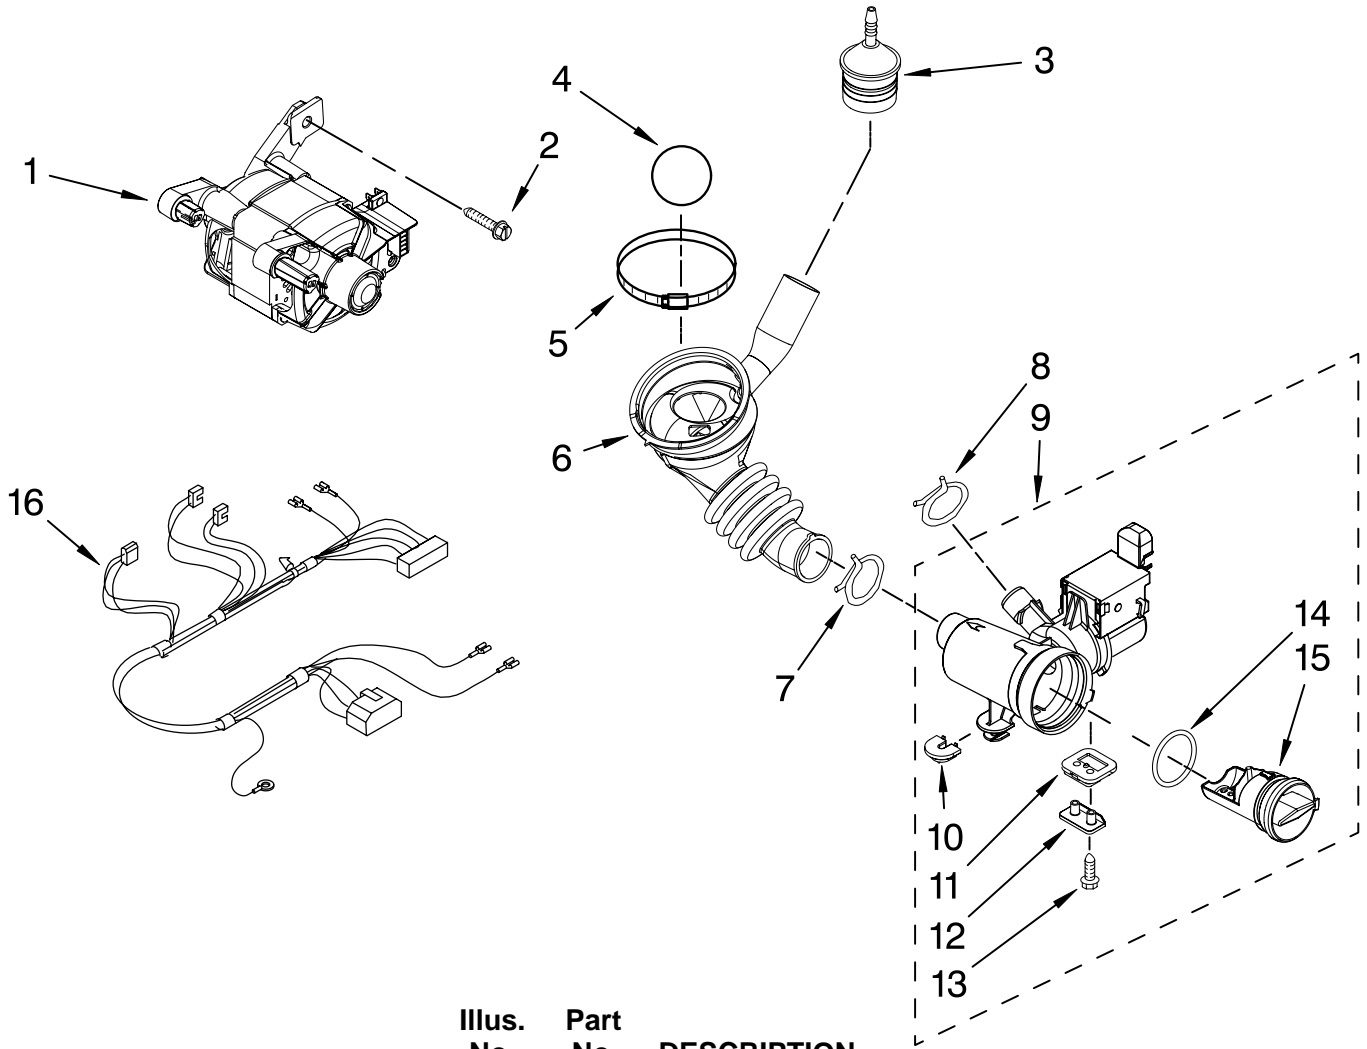

FOR ORDERING INFORMATION REFER TO PARTS PRICE LIST

CONTROL PANEL PARTS

For Models: MHWZ400TQ01, MHWZ400TB01
(White) (Black)

Illus. No.	Part No.	DESCRIPTION
------------	----------	-------------

1	W10117405 W10119011	Panel, Control White Black
2	W10112899 W10119050	Knob, Control Elephant/Chrome Chrome
3	W10117418	User Interface
4	W10161692	Brace, Top Front
5	8540722	Channel, Water
6	W10160259	Microcomputer, Machine Control
7	W10015090	Screw, 8-18 X 5/8
8	W10184855	Harness, Wiring (Main)

FOR ORDERING INFORMATION REFER TO PARTS PRICE LIST

DISPENSER PARTS

For Models: MHWZ400TQ01, MHWZ400TB01
(White) (Black)

Illus. No.	Part No.	DESCRIPTION
1	8540751	Valve, Inlet
2	8540065	Hose, Valve To Dispenser
3	370450	Clamp, Hose
4	8540282	Screw
5	8540042	Nozzle, Inlet
6	8540393	Cam, Actuator
7	8540394	Lever, Water Distribution
8	W10143587	Actuator

Illus. No.	Part No.	DESCRIPTION
9	8540429	Siphon, Bleach/Softener
10	8281276	Clamp, Hose
11	8540395	Connection, Lever
12	8540058	Dispenser
13	8540053	Nozzle, Distribution
14	8540063	Hose, Dispenser To Tub

FOR ORDERING INFORMATION REFER TO PARTS PRICE LIST

PUMP AND MOTOR PARTS

For Models: MHWZ400TQ01, MHWZ400TB01
(White) (Black)

Illus. No.	Part No.	DESCRIPTION
1	W10140582	Motor, Drive
2	8540134	Bolt, Motor
3	8540180	Air Trap
4	8540013	Ball
5	8540008	Clamp
6	8540012	Hose, Tub to Pump
7	370448	Clamp, Hose
8	356138	Clamp, Drain Hose
9	W10130913	Pump (Complete)
10	W10034820	Foot, Rubber (Slider)
11	W10034830	Foot, Rubber (Lock)
12	8540033	Cap, Lock Foot
13	8533964	Screw, 10-16 x 1.25 (2)
14	8540025	Seal, Filter Cap
15	8540996	Filter Assembly (Includes Item 14)
16	W10166993	Harness, Motor