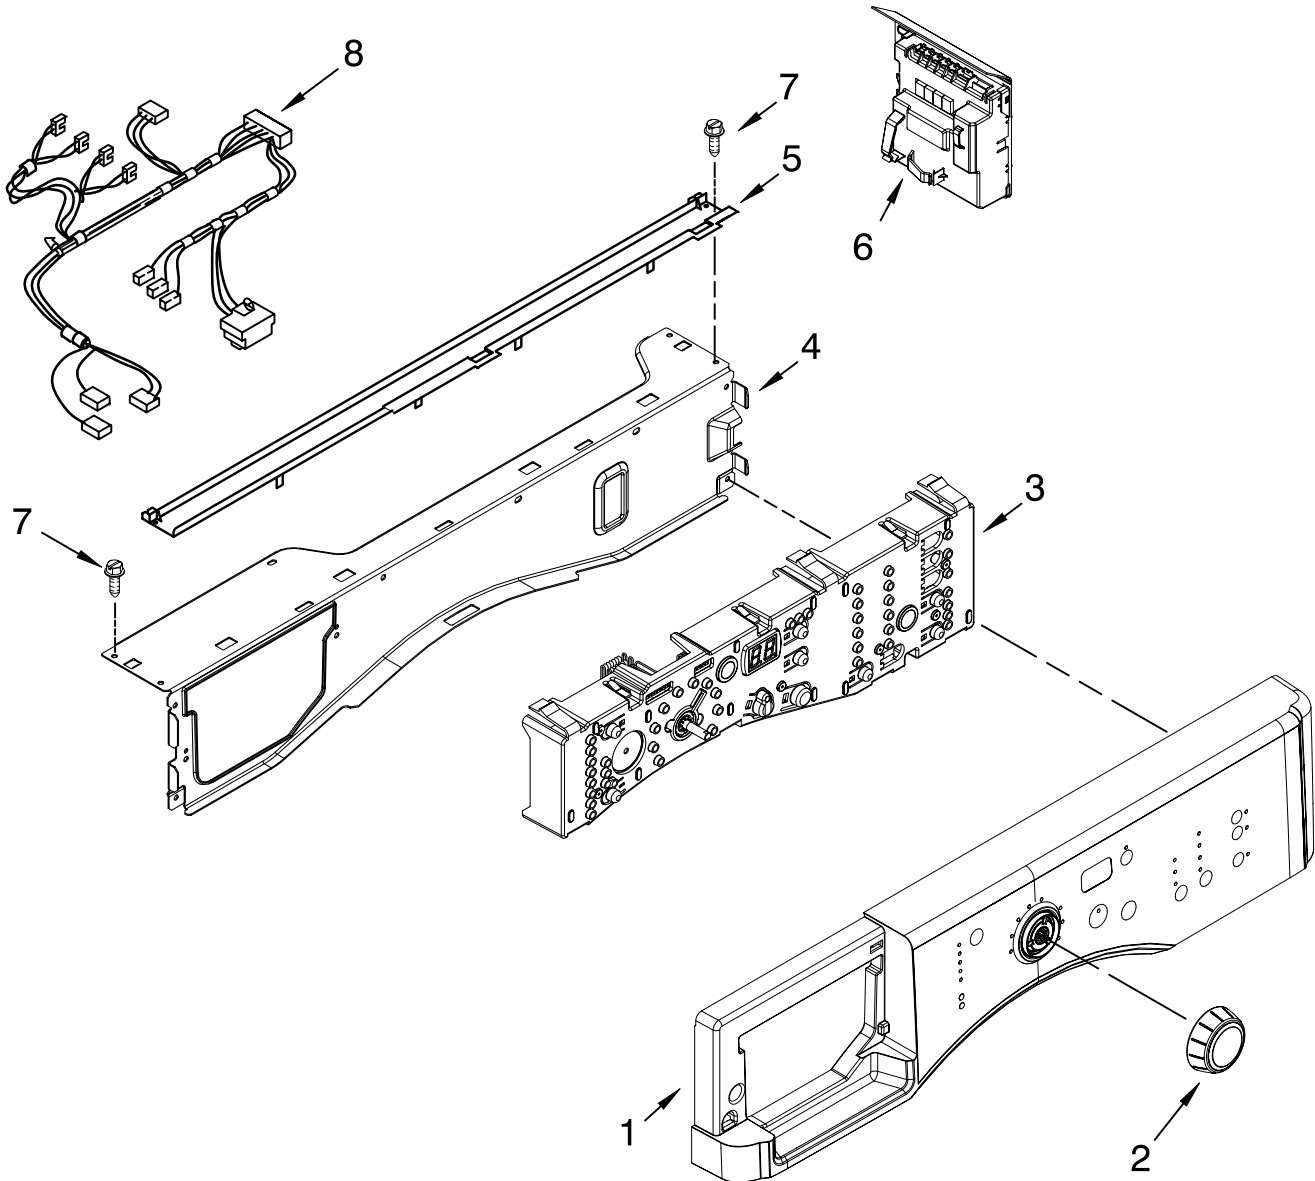

CONTROL PANEL PARTS

For Models: MHWZ400TQ00, MHWZ400TB00
(White) (Black)

Illus. No.	Part No.	DESCRIPTION
1	W10117405	Panel, Control White
	W10119011	Black
2	W10112899	Knob, Control Elephant/Chrome
	W10119050	Chrome
3	W10117418	User Interface
4	8540558	Brace, Top Front
5	8540722	Channel, Water
6	W10118972	Microcomputer, Machine Control
7	W10015090	Screw, 8-18 X 5/8
8	8540882	Harness, Wiring (Main)

FOR ORDERING INFORMATION REFER TO PARTS PRICE LIST