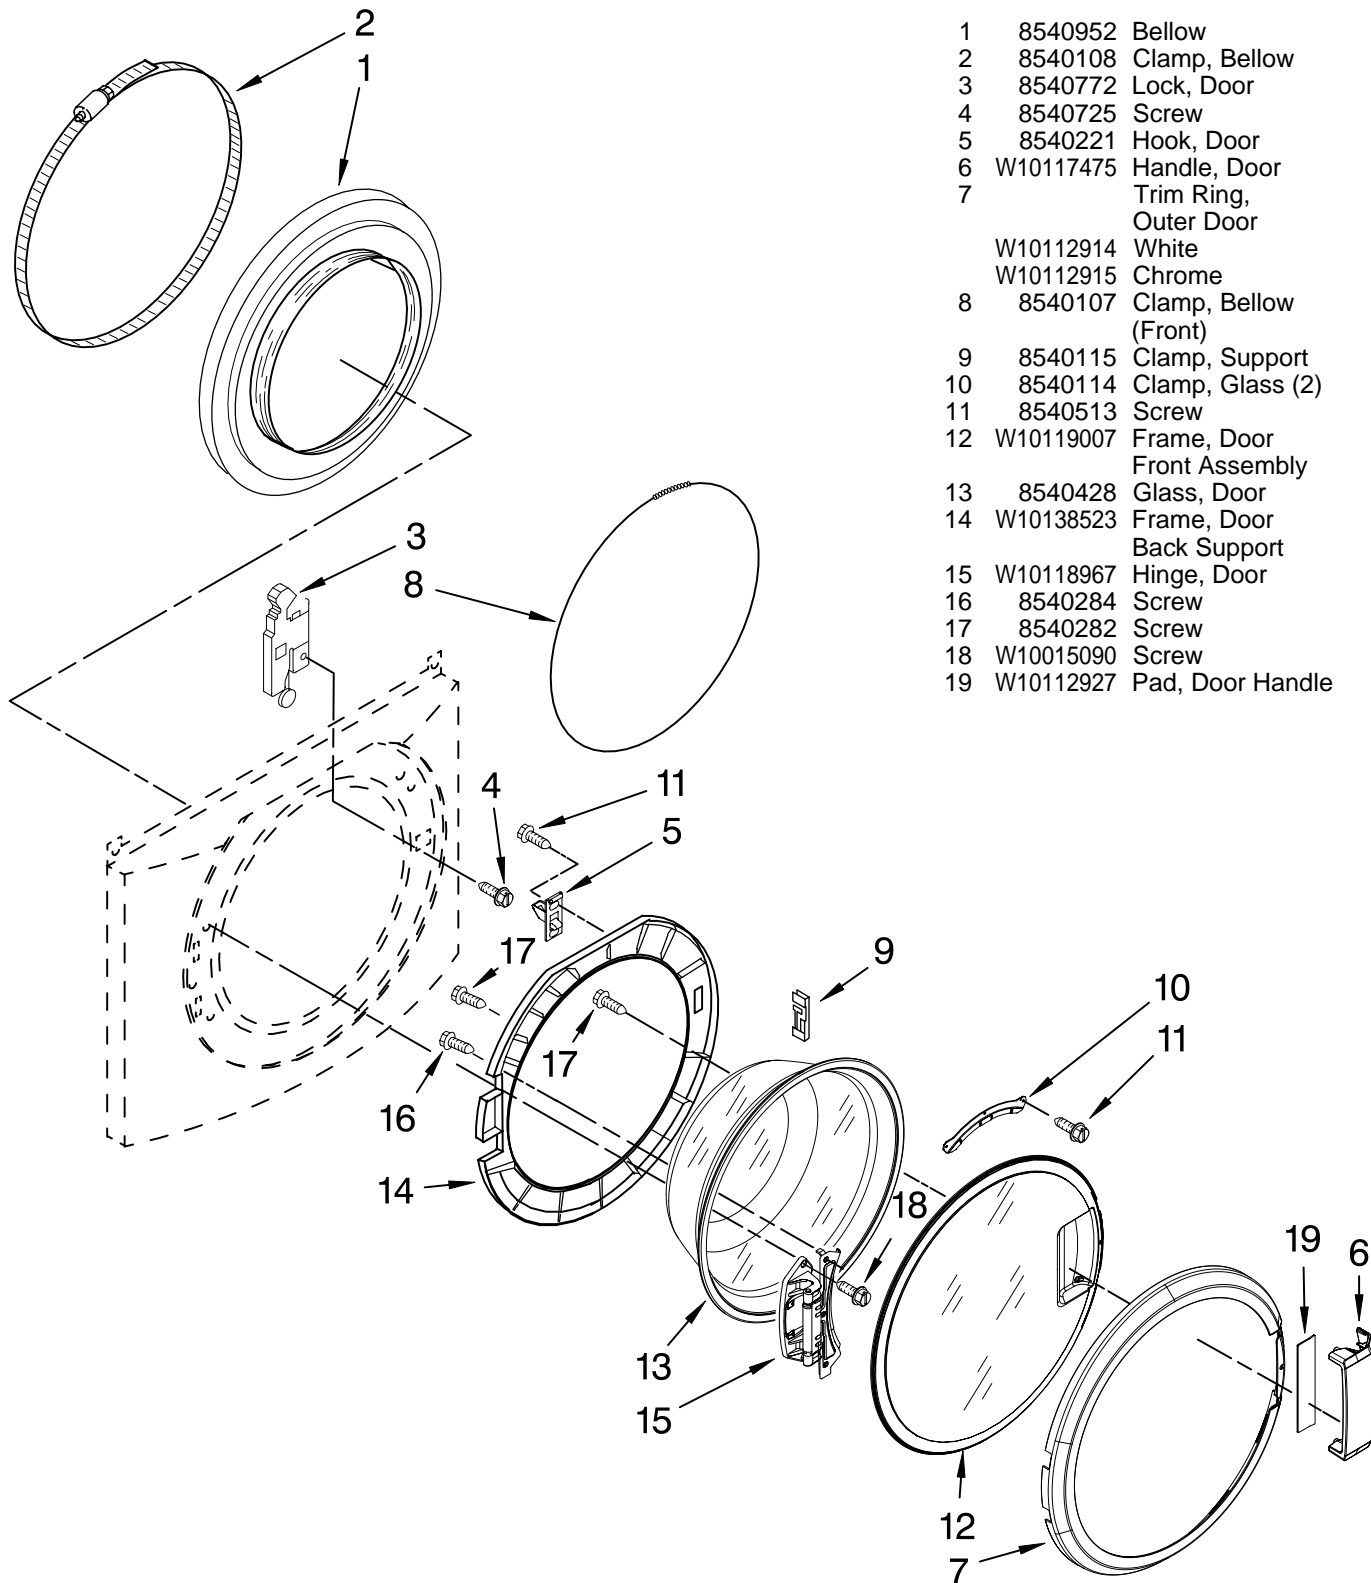

DOOR AND LATCH PARTS

For Models: MHWZ400TQ00, MHWZ400TB00
(White) (Black)

Illus. Part
No. No. DESCRIPTION

Illus. No.	Part No.	DESCRIPTION
1	8540952	Bellow
2	8540108	Clamp, Bellow
3	8540772	Lock, Door
4	8540725	Screw
5	8540221	Hook, Door
6	W10117475	Handle, Door
7		Trim Ring, Outer Door
	W10112914	White
	W10112915	Chrome
8	8540107	Clamp, Bellow (Front)
9	8540115	Clamp, Support
10	8540114	Clamp, Glass (2)
11	8540513	Screw
12	W10119007	Frame, Door Front Assembly
13	8540428	Glass, Door
14	W10138523	Frame, Door Back Support
15	W10118967	Hinge, Door
16	8540284	Screw
17	8540282	Screw
18	W10015090	Screw
19	W10112927	Pad, Door Handle

FOR ORDERING INFORMATION REFER TO PARTS PRICE LIST