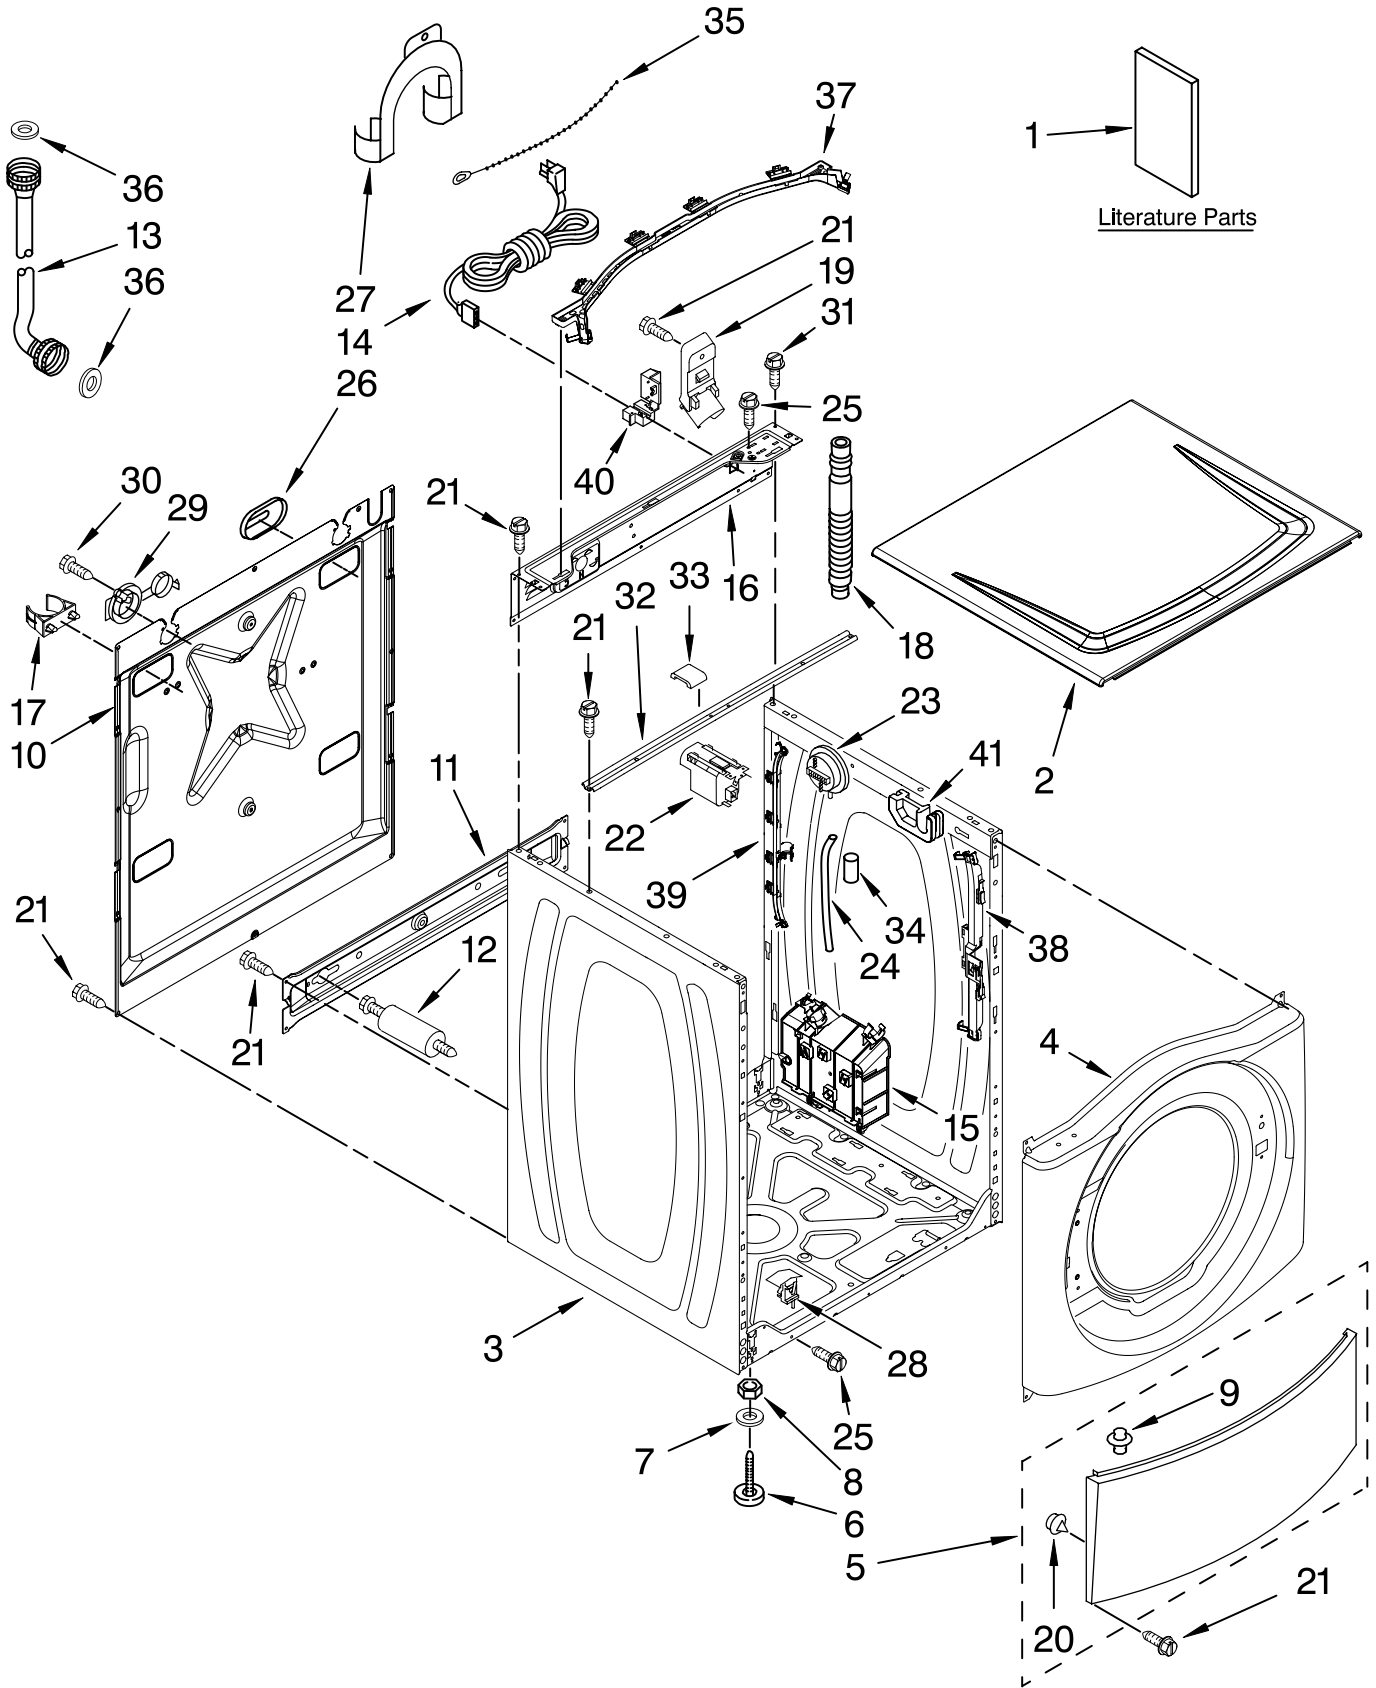

TOP AND CABINET PARTS

For Models: MHWZ400TQ00, MHWZ400TB00
(White) (Black)

AUTOMATIC
WASHER

FOR ORDERING INFORMATION REFER TO PARTS PRICE LIST