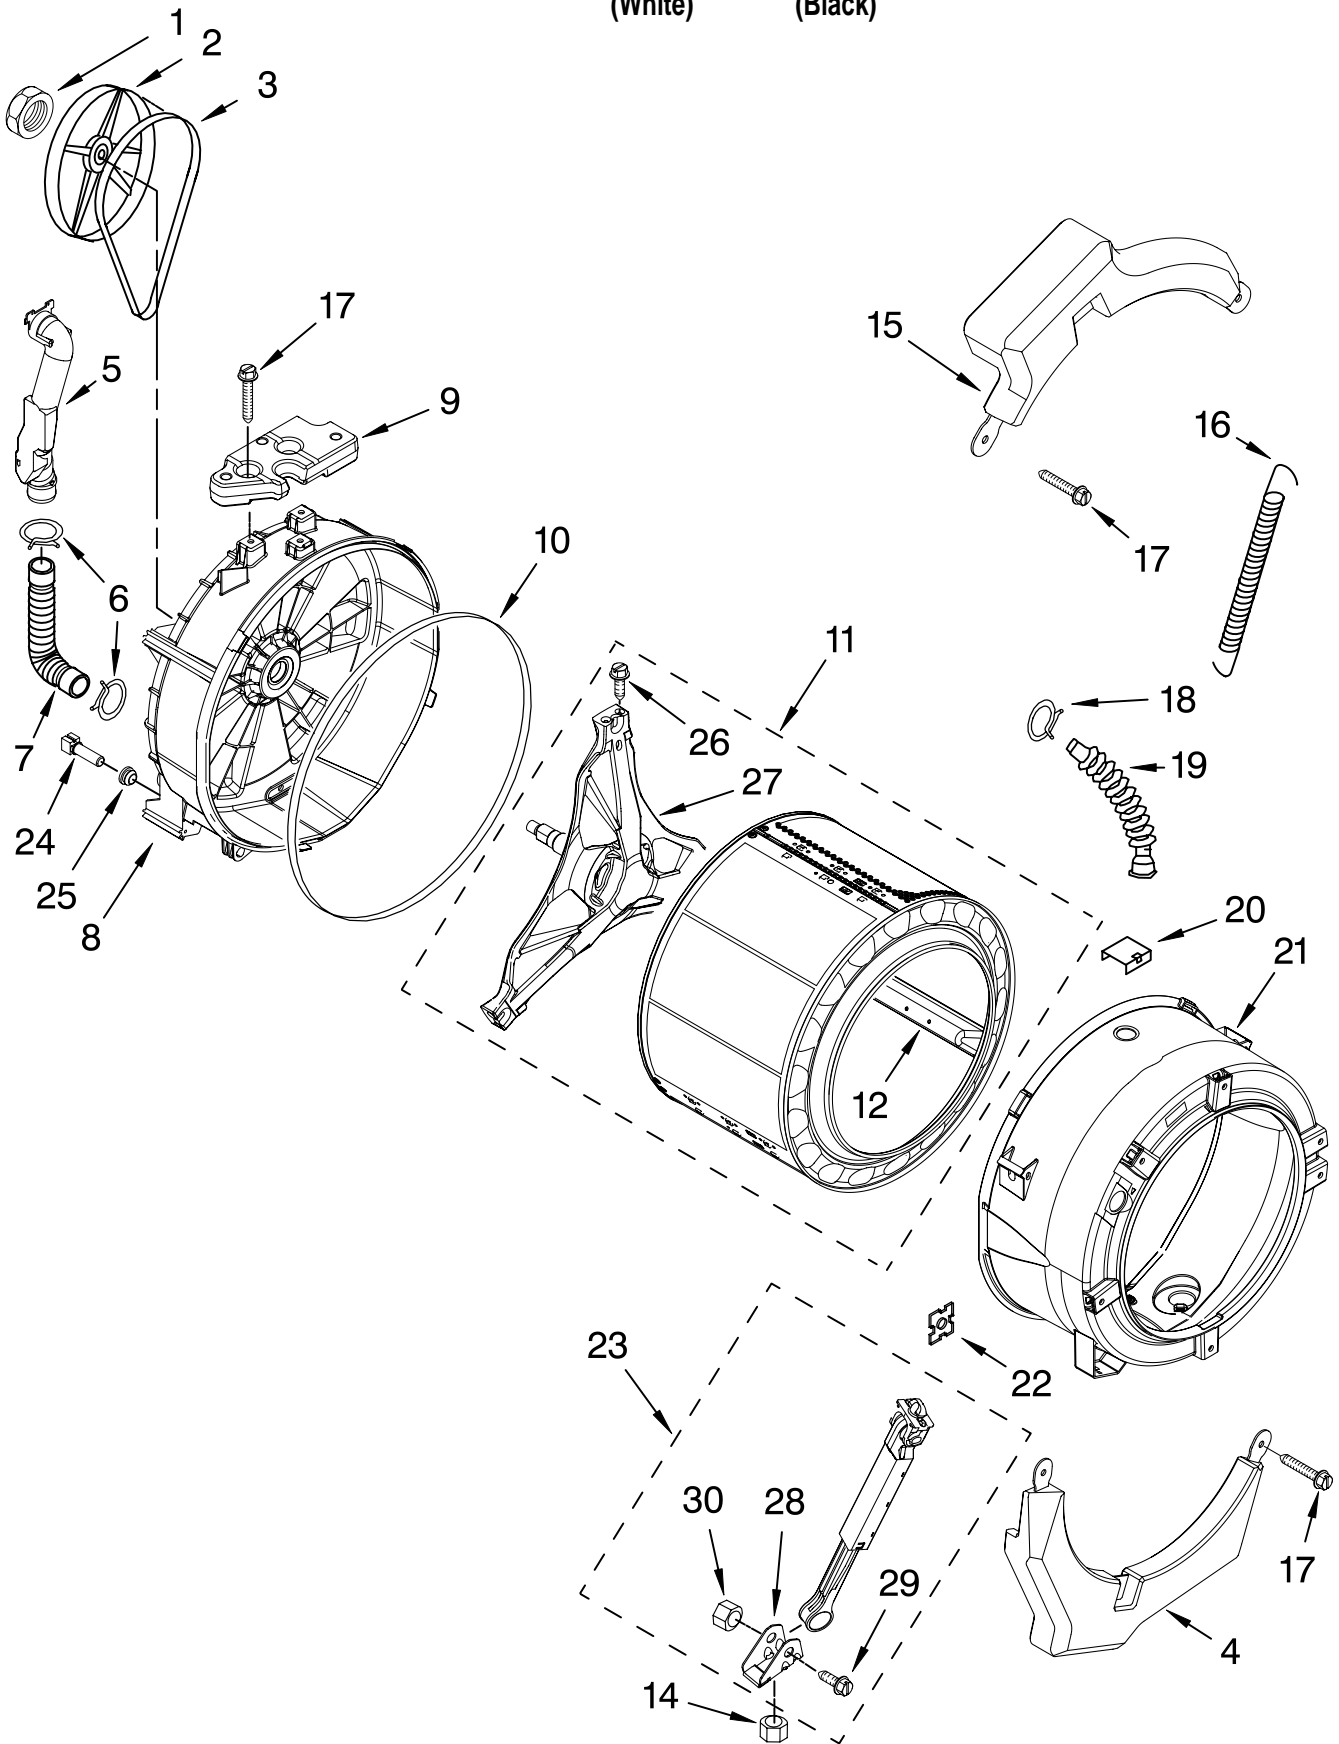

TUB AND BASKET PARTS

For Models: MHWZ400TQ00, MHWZ400TB00
(White) (Black)

FOR ORDERING INFORMATION REFER TO PARTS PRICE LIST

TUB AND BASKET PARTS

For Models: MHWZ400TQ00, MHWZ400TB00
(White) (Black)

Illus. No.	Part No.	DESCRIPTION
1	8533999	Nut, Pulley
2	8540088C	Pulley
3	W10116215	Belt, Drive
4	8540600	Counterweight, Front Lower
5	W10112169	Pipe, Ventilation
6	8540010	Clamp, Vent Hose
7	8540019	Hose, Exhaust
8	W10112660	Tub, Rear (Includes Items 10, 21 & 22)
9	8540604	Counterweight, Rear
10	8540090	Gasket, Tub
11	W10112984	Basket, Complete
12	W10112972	Baffle, Tub
14	8534084	Nut, Shock Absorber Mounting
15	8540598	Counterweight, Front Upper
16	W10010360	Spring, Suspension
17	W10094780	Bolt, Counterweight Mtg.
18	3363365	Clamp, Hose
19	8540015	Hose, Exhaust
20	8540092	Clamp, Tub
21	W10112661	Tub, Front (Includes Items 8, 10 & 22)
22	8540072	Nut, Push-In
23	W10084740	Shock Absorber
24	8540226	Negative Thermistor Control
25	8540766	Seal, Rubber
26	8540382	Screw
27	8540342	Crosspiece Assembly
28	8540940	Bracket, Shock Absorber Mounting
29	8540841	Bolt, Shock Brkt.
30	8540842	Nut, Shock Brkt.

FOR ORDERING INFORMATION REFER TO PARTS PRICE LIST