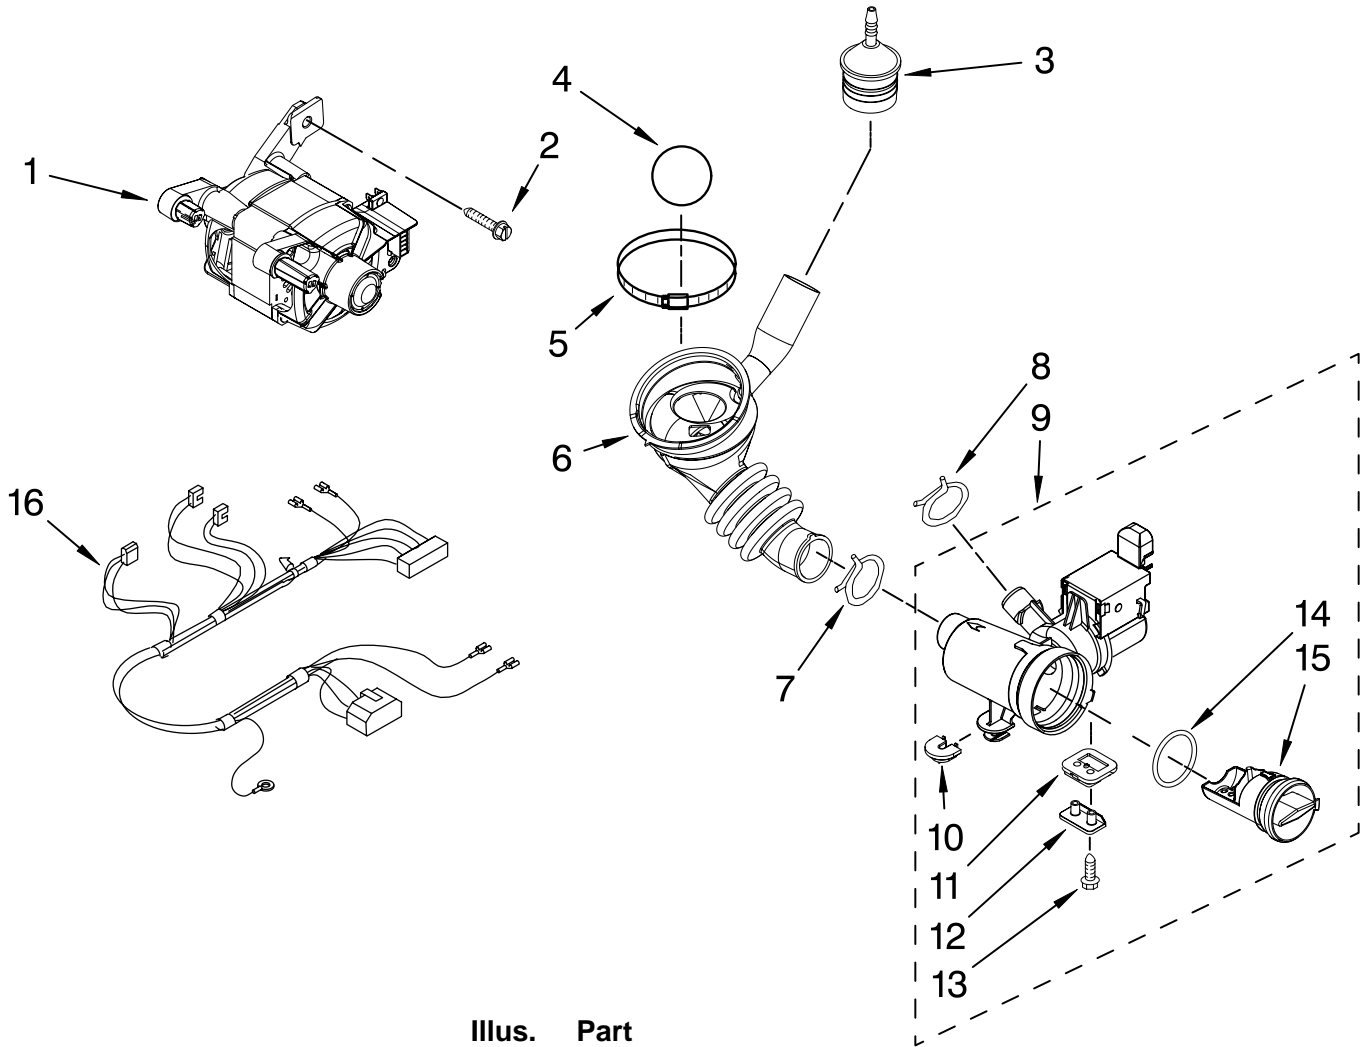

# DISPENSER PARTS

For Models: MHWZ400TQ00, MHWZ400TB00  
(White) (Black)

Illus. No.	Part No.	DESCRIPTION
1	8540751	Valve, Inlet
2	8540065	Hose, Valve To Dispenser
3	370450	Clamp, Hose
4	8540282	Screw
5	8540042	Nozzle, Inlet
6	8540393	Cam, Actuator
7	8540394	Lever, Water Distribution
8	8540041	Actuator
9	VS611	Washer

Illus. No.	Part No.	DESCRIPTION
10	8281276	Clamp, Hose
11	8540395	Connection, Lever
12	8540058	Dispenser
13	8540053	Nozzle, Distribution
14	8540063	Hose, Dispenser To Tub
15		Handle, Drawer
	W10118955	White
	W10118961	Black

# PUMP AND MOTOR PARTS

For Models: MHWZ400TQ00, MHWZ400TB00  
(White) (Black)

Illus. No.	Part No.	DESCRIPTION
------------	----------	-------------

1	W10140582	Motor, Drive
2	8540134	Bolt, Motor
3	8540180	Air Trap
4	8540013	Ball
5	8540008	Clamp
6	8540012	Hose, Tub to Pump
7	370448	Clamp, Hose
8	356138	Clamp, Drain Hose
9	W10130913	Pump (Complete)
10	W10034820	Foot, Rubber (Slider)
11	W10034830	Foot, Rubber (Lock)
12	8540033	Cap, Lock Foot
13	8533964	Screw, 10-16 x 1.25 (2)
14	8540025	Seal, Filter Cap
15	8540996	Filter Assembly (Includes Item 14)
16	8540525	Harness, Motor