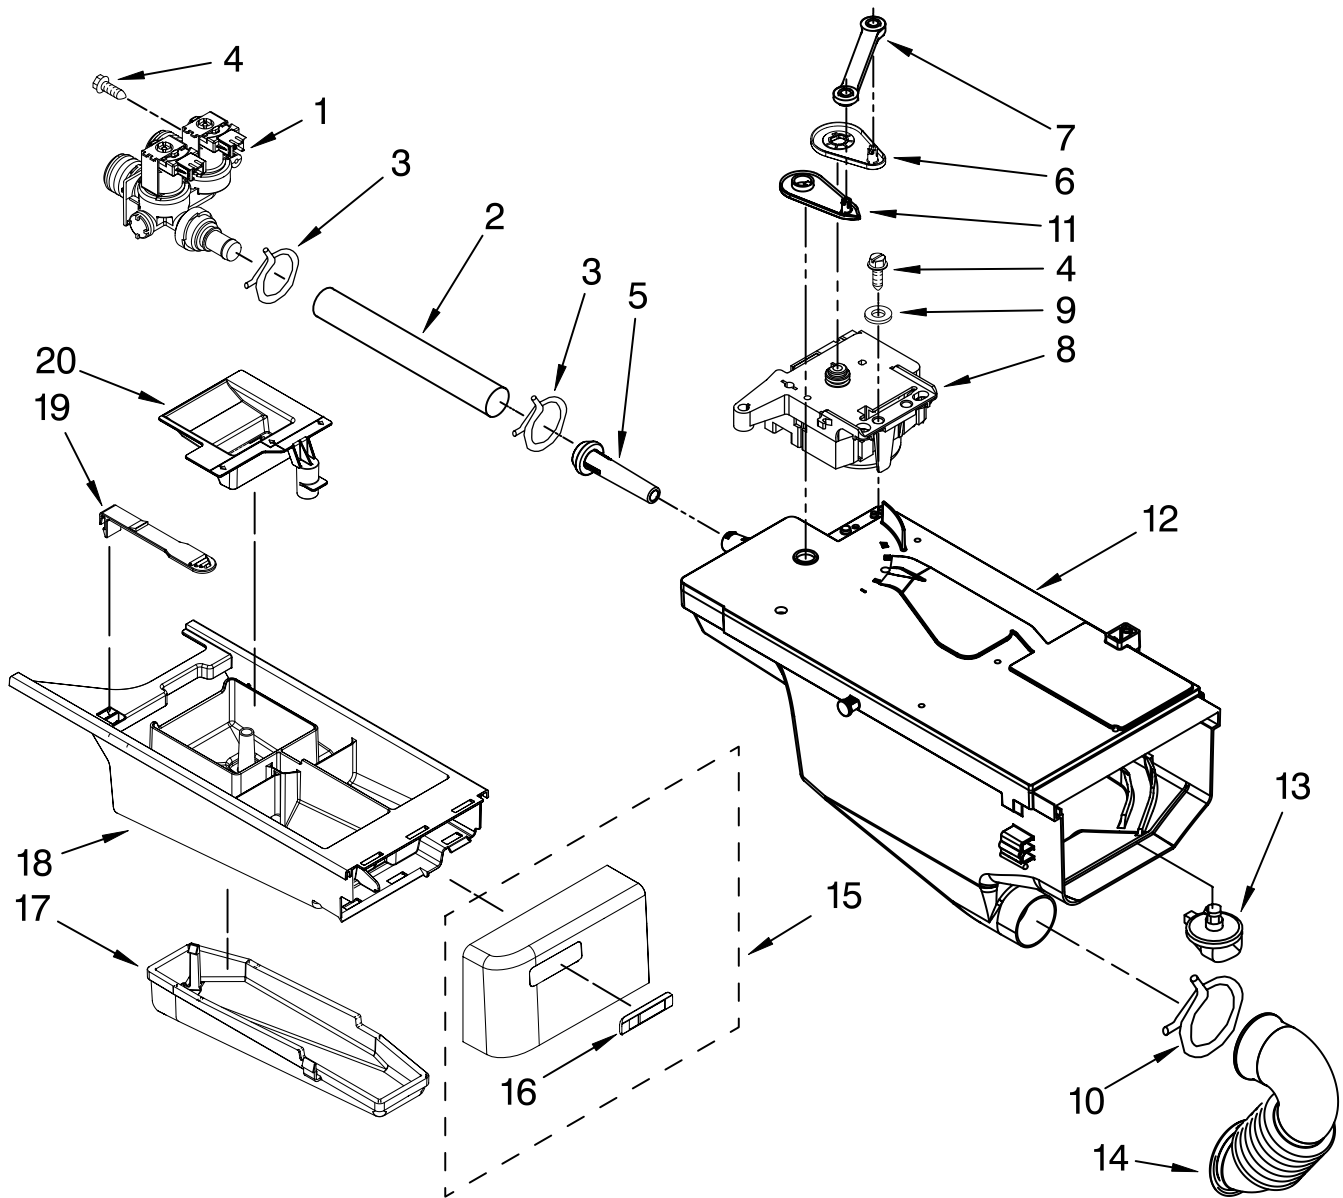

DISPENSER PARTS

For Models: MHWZ400TQ00, MHWZ400TB00
(White) (Black)

Illus. No.	Part No.	DESCRIPTION
1	8540751	Valve, Inlet
2	8540065	Hose, Valve To Dispenser
3	370450	Clamp, Hose
4	8540282	Screw
5	8540042	Nozzle, Inlet
6	8540393	Cam, Actuator
7	8540394	Lever, Water Distribution
8	8540041	Actuator
9	VS611	Washer

Illus. No.	Part No.	DESCRIPTION
10	8281276	Clamp, Hose
11	8540395	Connection, Lever
12	8540058	Dispenser
13	8540053	Nozzle, Distribution
14	8540063	Hose, Dispenser To Tub
15		Handle, Drawer
	W10118955	White
	W10118961	Black

Illus. No.	Part No.	DESCRIPTION
16	W10112569	Badge Assembly
17	8540399	Cover, Detergent Drawer
18	8540402	Drawer, Detergent
19	8540400	Hook, Drawer
20	8540429	Siphon, Bleach/Softener

FOR ORDERING INFORMATION REFER TO PARTS PRICE LIST