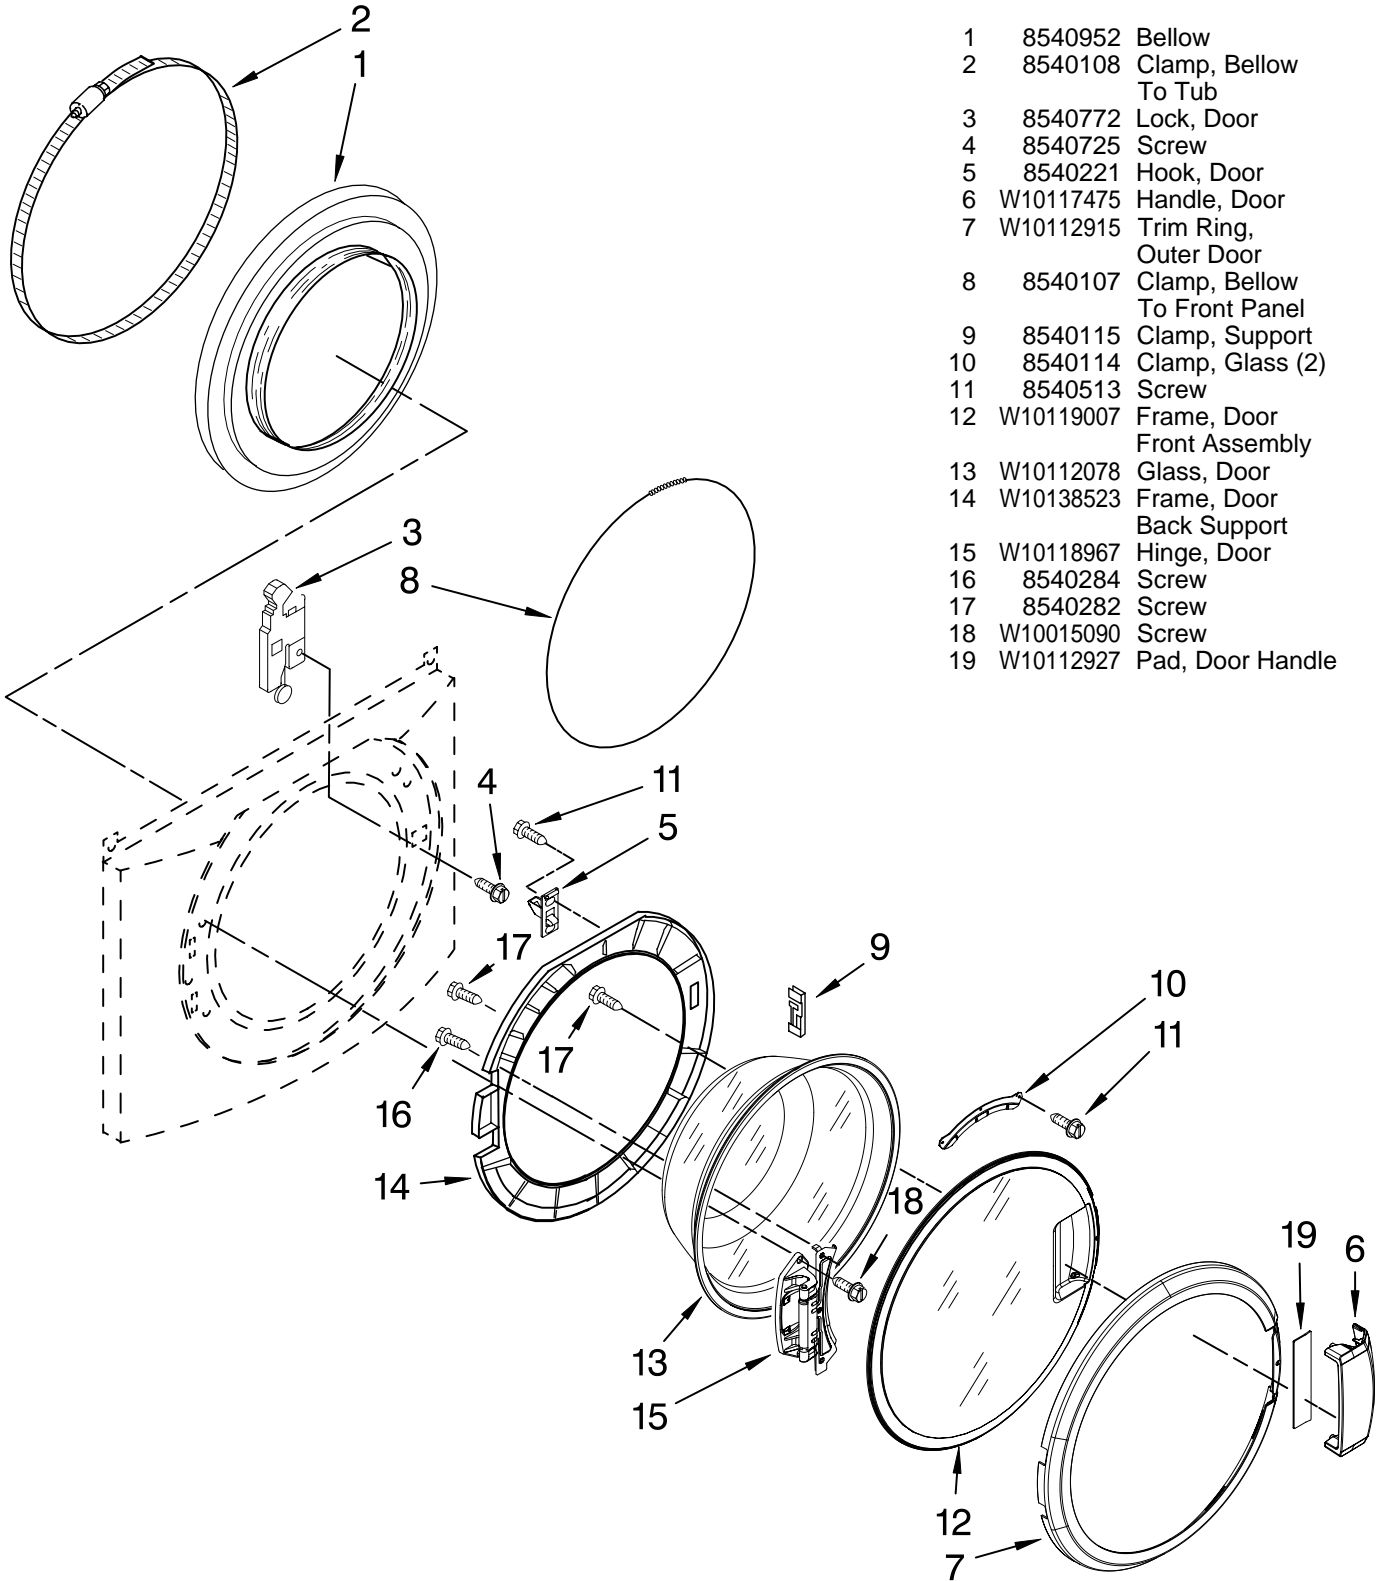

DOOR AND LATCH PARTS

For Models: MHWZ600TW01, MHWZ600TB01, MHWZ600TK01
(White/Chrome) (Black/Chrome) (Pacific Blue)

Illus. No.	Part No.	DESCRIPTION

1	8540952	Bellow
2	8540108	Clamp, Bellow To Tub
3	8540772	Lock, Door
4	8540725	Screw
5	8540221	Hook, Door
6	W10117475	Handle, Door
7	W10112915	Trim Ring, Outer Door
8	8540107	Clamp, Bellow To Front Panel
9	8540115	Clamp, Support
10	8540114	Clamp, Glass (2)
11	8540513	Screw
12	W10119007	Frame, Door Front Assembly
13	W10112078	Glass, Door
14	W10138523	Frame, Door Back Support
15	W10118967	Hinge, Door
16	8540284	Screw
17	8540282	Screw
18	W10015090	Screw
19	W10112927	Pad, Door Handle

FOR ORDERING INFORMATION REFER TO PARTS PRICE LIST