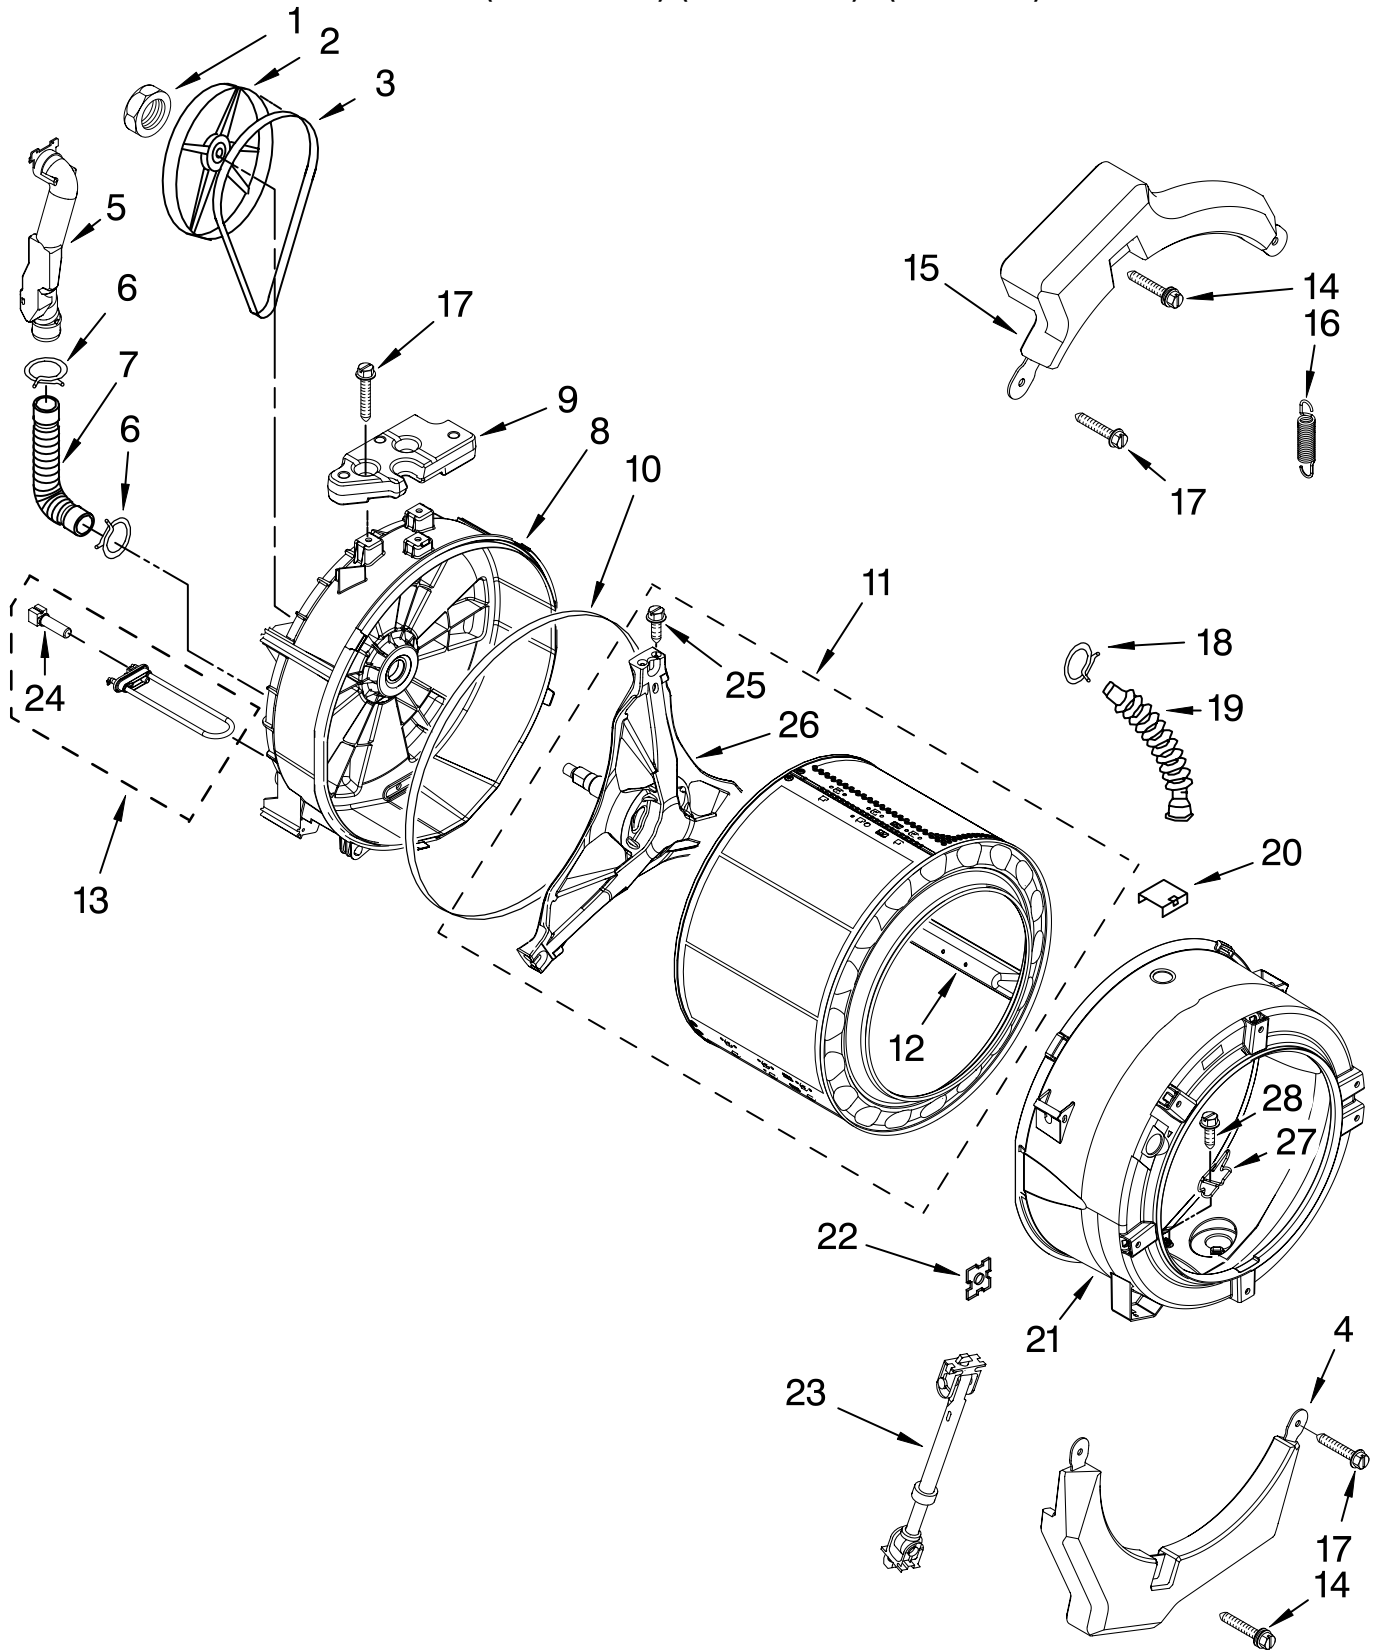

TUB AND BASKET PARTS

For Models: MHWZ600TW01, MHWZ600TB01, MHWZ600TK01
(White/Chrome) (Black/Chrome) (Pacific Blue)

FOR ORDERING INFORMATION REFER TO PARTS PRICE LIST

TUB AND BASKET PARTS

For Models: MHWZ600TW01, MHWZ600TB01, MHWZ600TK01
(White/Chrome) (Black/Chrome) (Pacific Blue)

Illus. No.	Part No.	DESCRIPTION
1	8533999	Nut, Pulley
2	8540088C	Pulley
3	W10116215	Belt, Drive
4	W10151304	Counterweight, Front Lower
5	W10112169	Pipe, Ventilation
6	8540010	Clamp, Vent Hose
7	8540019	Hose, Exhaust
8	W10112663	Tub, Rear (Includes Items 10, 21 & 22)
9	8540604	Counterweight, Rear
10	8540090	Gasket, Tub
11	W10112984	Basket, Complete
12	W10112972	Baffle, Tub
13	W10155115	Element, Heating
14	W10174473	Bolt Assembly, Counterweight Center Hole
15	W10151303	Counterweight, Front Upper
16	W10010360	Spring, Suspension
17	W10094780	Bolt, Counterweight Mtg.
18	3363365	Clamp, Hose
19	8540015	Hose, Exhaust
20	8540092	Clamp, Tub
21	W10112664	Tub, Front (Includes Items 8, 10, 22, 27 & 28)
22	8540072	Nut, Push-In
23	W10159465	Shock Absorber (4)
24	8540226	Negative Thermistor Control
25	8540382	Screw
26	8540342	Crosspiece Assembly
27	8540322	Bracket, Heating Element
28	8540880	Screw

FOR ORDERING INFORMATION REFER TO PARTS PRICE LIST