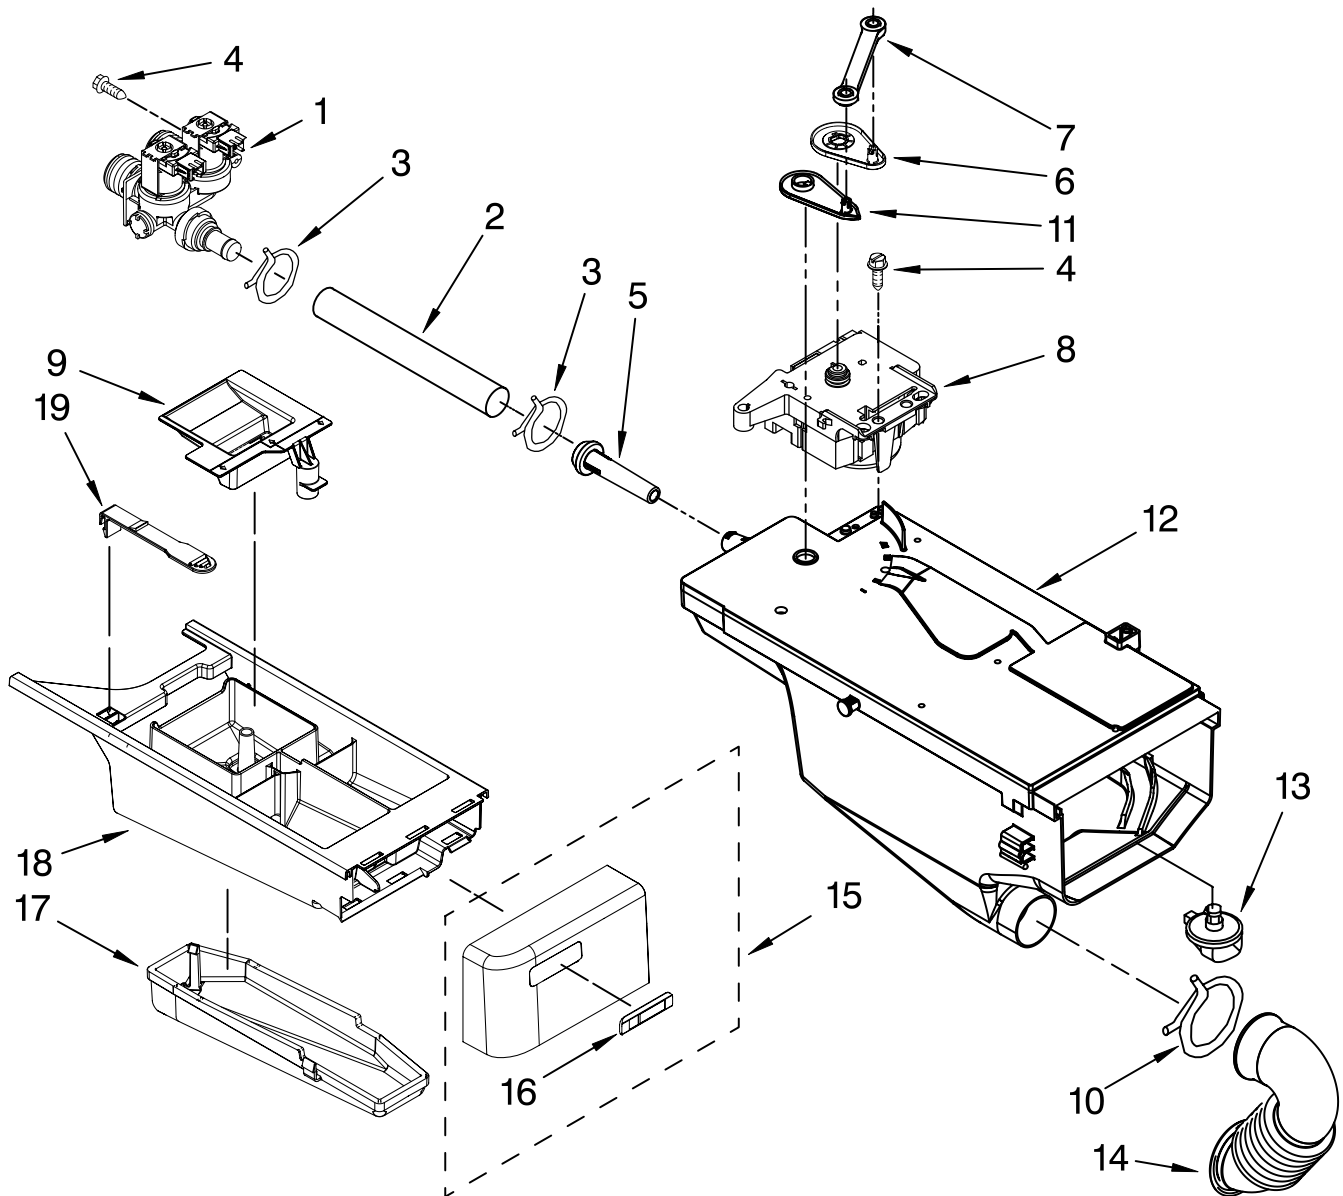

DISPENSER PARTS

For Models: MHWZ600TW01, MHWZ600TB01, MHWZ600TK01
(White/Chrome) (Black/Chrome) (Pacific Blue)

Illus. No.	Part No.	DESCRIPTION
1	8540751	Valve, Inlet
2	8540065	Hose, Valve To Dispenser
3	370450	Clamp, Hose
4	8540282	Screw
5	8540042	Nozzle, Inlet
6	8540393	Cam, Actuator
7	8540394	Lever, Water Distribution
8	W10143587	Actuator

Illus. No.	Part No.	DESCRIPTION
9	8540429	Siphon, Bleach/Softener
10	8281276	Clamp, Hose
11	8540395	Connection, Lever
12	8540058	Dispenser
13	8540053	Nozzle, Distribution
14	8540063	Hose, Dispenser To Tub

Illus. No.	Part No.	DESCRIPTION
15		Handle, Drawer
	W10118955	White
	W10118961	Black
	W10119017	Pacific Blue
16	W10112569	Badge Assembly
17	8540399	Cover, Detergent Drawer
18	8540402	Drawer, Detergent
19	8540400	Hook, Drawer

FOR ORDERING INFORMATION REFER TO PARTS PRICE LIST