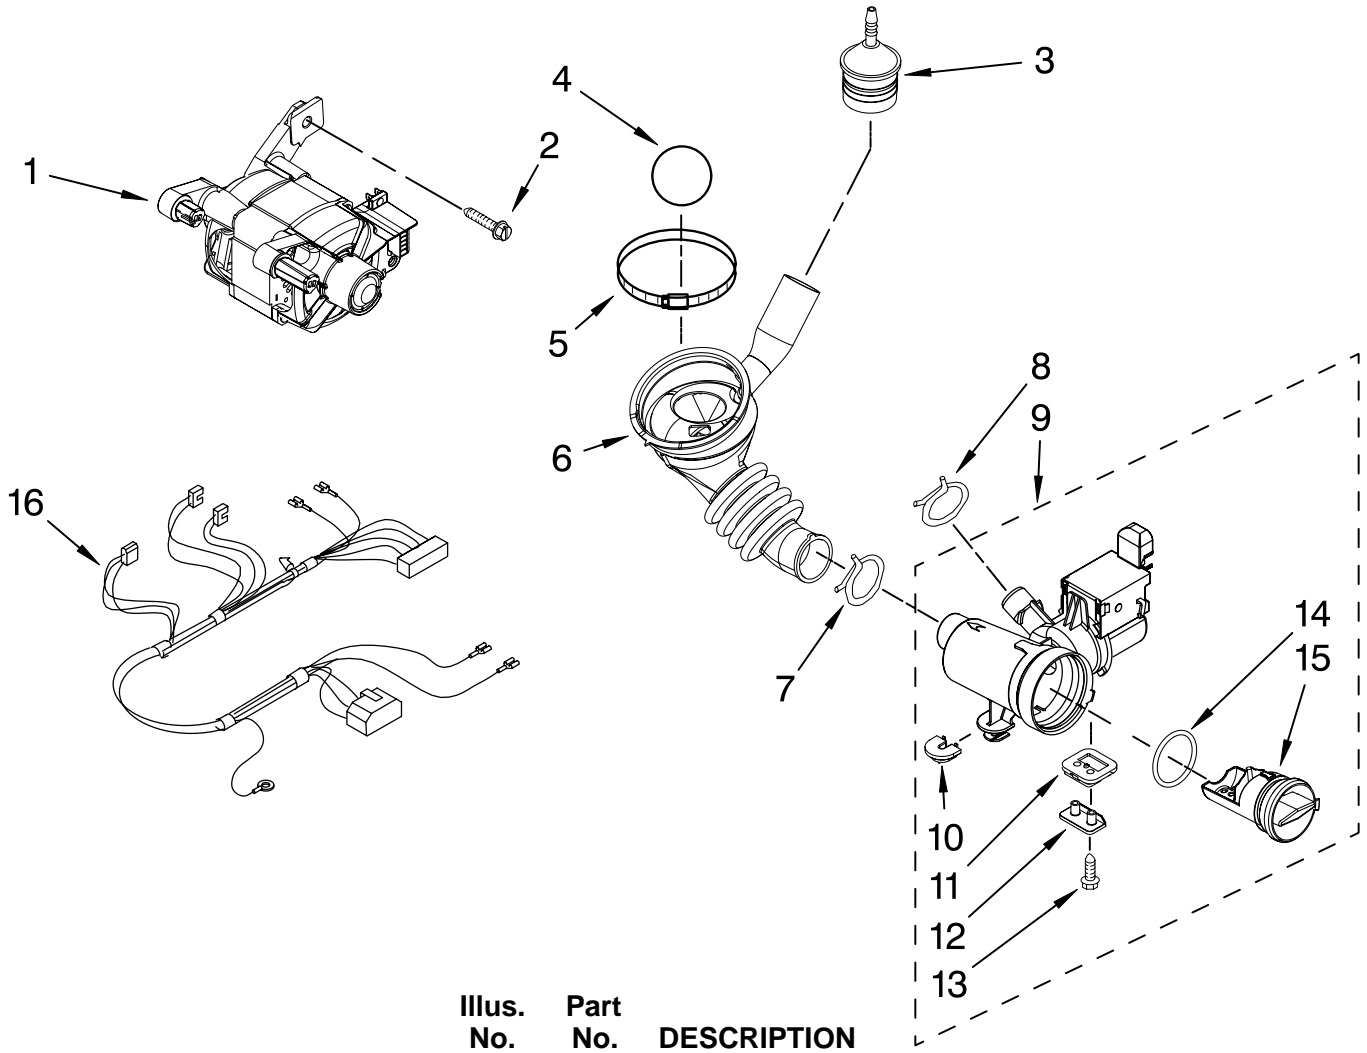

PUMP AND MOTOR PARTS

For Models: MHWZ600TW01, MHWZ600TB01, MHWZ600TK01
(White/Chrome) (Black/Chrome) (Pacific Blue)

Illus. No.	Part No.	DESCRIPTION
1	W10140582	Motor, Drive
2	8540134	Bolt, Motor
3	8540180	Air Trap
4	8540013	Ball
5	8540008	Clamp
6	8540012	Hose, Tub to Pump
7	370448	Clamp, Hose
8	356138	Clamp, Drain Hose
9	W10130913	Pump (Complete)
10	W10034820	Foot, Rubber (Slider)
11	W10034830	Foot, Rubber (Lock)
12	8540033	Cap, Lock Foot
13	8533964	Screw, 10-16 x 1.25 (2)
14	8540025	Seal, Filter Cap
15	8540996	Filter Assembly (Includes Item 14)
16	W10166993	Harness, Motor

FOR ORDERING INFORMATION REFER TO PARTS PRICE LIST