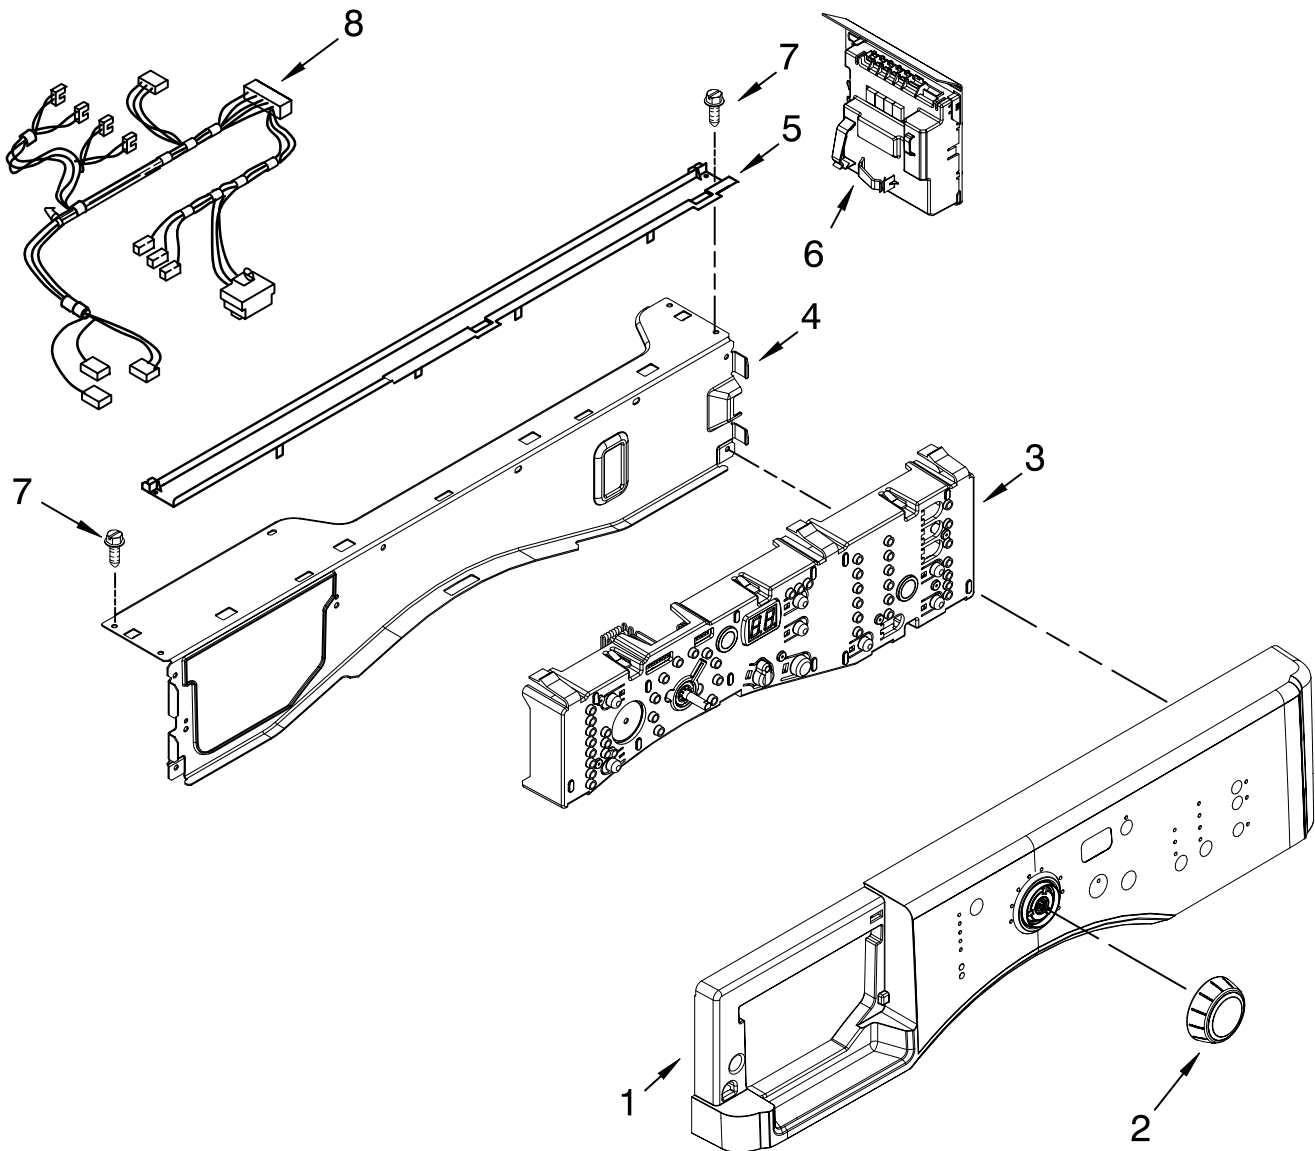

CONTROL PANEL PARTS

For Models: MHWZ600TW01, MHWZ600TB01, MHWZ600TK01
(White/Chrome) (Black/Chrome) (Pacific Blue)

Illus. No.	Part No.	DESCRIPTION
1	W10117409 W10117413 W10119012	Panel, Control White Black Pacific Blue
2	W10119050	Knob, Control
3	W10117419	User Interface
4	8540558	Brace, Top Front
5	8540722	Channel, Water
6	W10160260	Microcomputer, Machine Control
7	W10015090	Screw, 8-18 X 5/8
8	W10184856	Harness, Wiring (Main)

FOR ORDERING INFORMATION REFER TO PARTS PRICE LIST