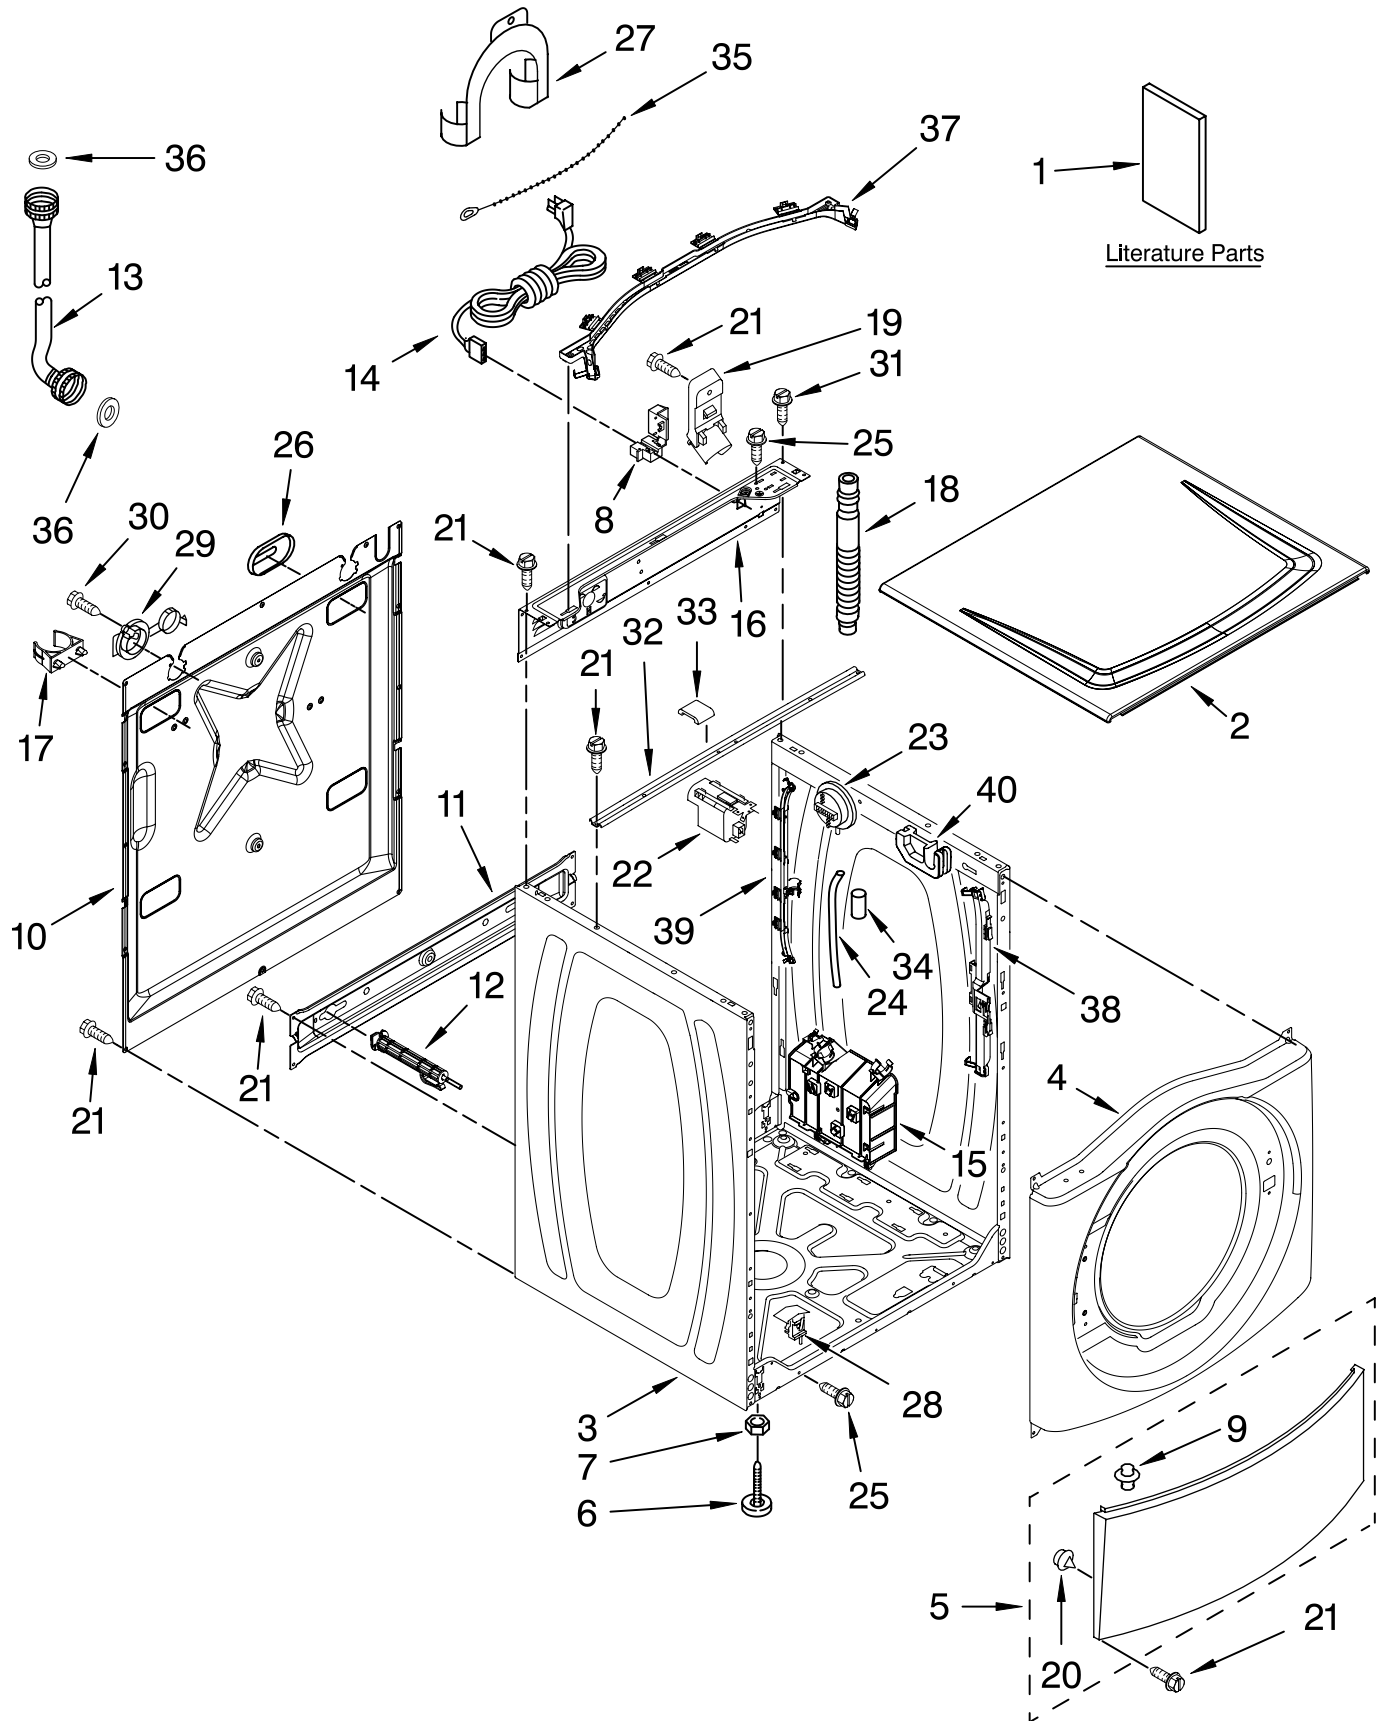

TOP AND CABINET PARTS

For Models: MHWZ600TW01, MHWZ600TB01, MHWZ600TK01
(White/Chrome) (Black/Chrome) (Pacific Blue)

AUTOMATIC
WASHER

FOR ORDERING INFORMATION REFER TO PARTS PRICE LIST