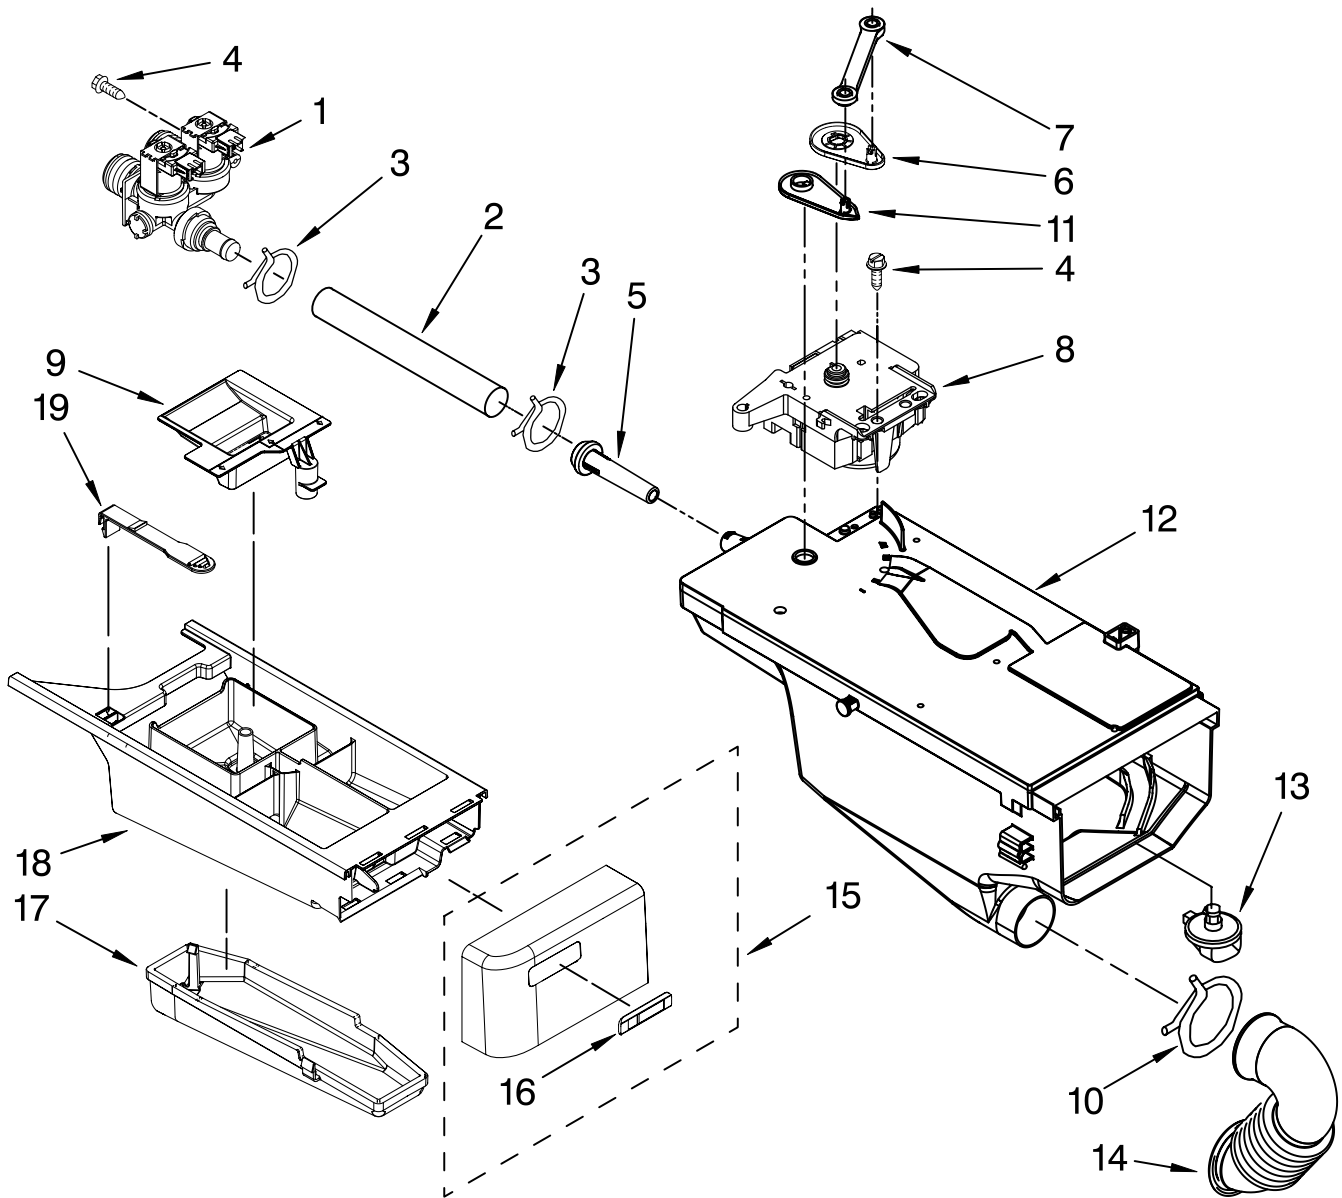

FOR ORDERING INFORMATION REFER TO PARTS PRICE LIST

DOOR AND LATCH PARTS

For Model: MHWZ600WR00
(Red)

Illus. No.	Part No.	DESCRIPTION
------------	----------	-------------

1	8540952	Bellow
2	8540108	Clamp, Bellow To Tub
3	W10253483	Lock, Door
4	8540725	Screw
5	8540221	Hook, Door
6	W10117475	Handle, Door
7	W10112915	Trim Ring, Outer Door
8	8540107	Clamp, Bellow To Front Panel
9	8540115	Clamp, Support
10	8540114	Clamp, Glass (2)
11	8540513	Screw
12	W10119007	Frame, Door Front Assembly
13	W10112078	Glass, Door
14	W10138523	Frame, Door Back Support
15	W10118967	Hinge, Door
16	8540284	Screw
17	8540282	Screw
18	W10015090	Screw
19	W10112927	Pad, Door Handle

FOR ORDERING INFORMATION REFER TO PARTS PRICE LIST

CONTROL PANEL PARTS

For Model: MHWZ600WR00
(Red)

Illus. No.	Part No.	DESCRIPTION
------------	----------	-------------

- | | | |
|---|-----------|--|
| 1 | W10259100 | Panel, Control |
| 2 | W10119050 | Knob, Control |
| 3 | W10117419 | User Interface |
| 4 | W10161692 | Brace, Top Front |
| 5 | 8540722 | Channel, Water |
| 6 | W10246303 | Microcomputer,
Machine Control |
| 7 | W10015090 | Screw, 8-18 X 5/8 |
| 8 | W10201876 | Harness, Wiring
(Upper Main)
(Includes Items
37 & 39 On Page 1) |

FOR ORDERING INFORMATION REFER TO PARTS PRICE LIST

DISPENSER PARTS

For Model: MHWZ600WR00
(Red)

Illus. No.	Part No.	DESCRIPTION
1	8540751	Valve, Inlet
2	8540065	Hose, Valve To Dispenser
3	370450	Clamp, Hose
4	8540282	Screw
5	8540042	Nozzle, Inlet
6	8540393	Cam, Actuator
7	8540394	Lever, Water Distribution