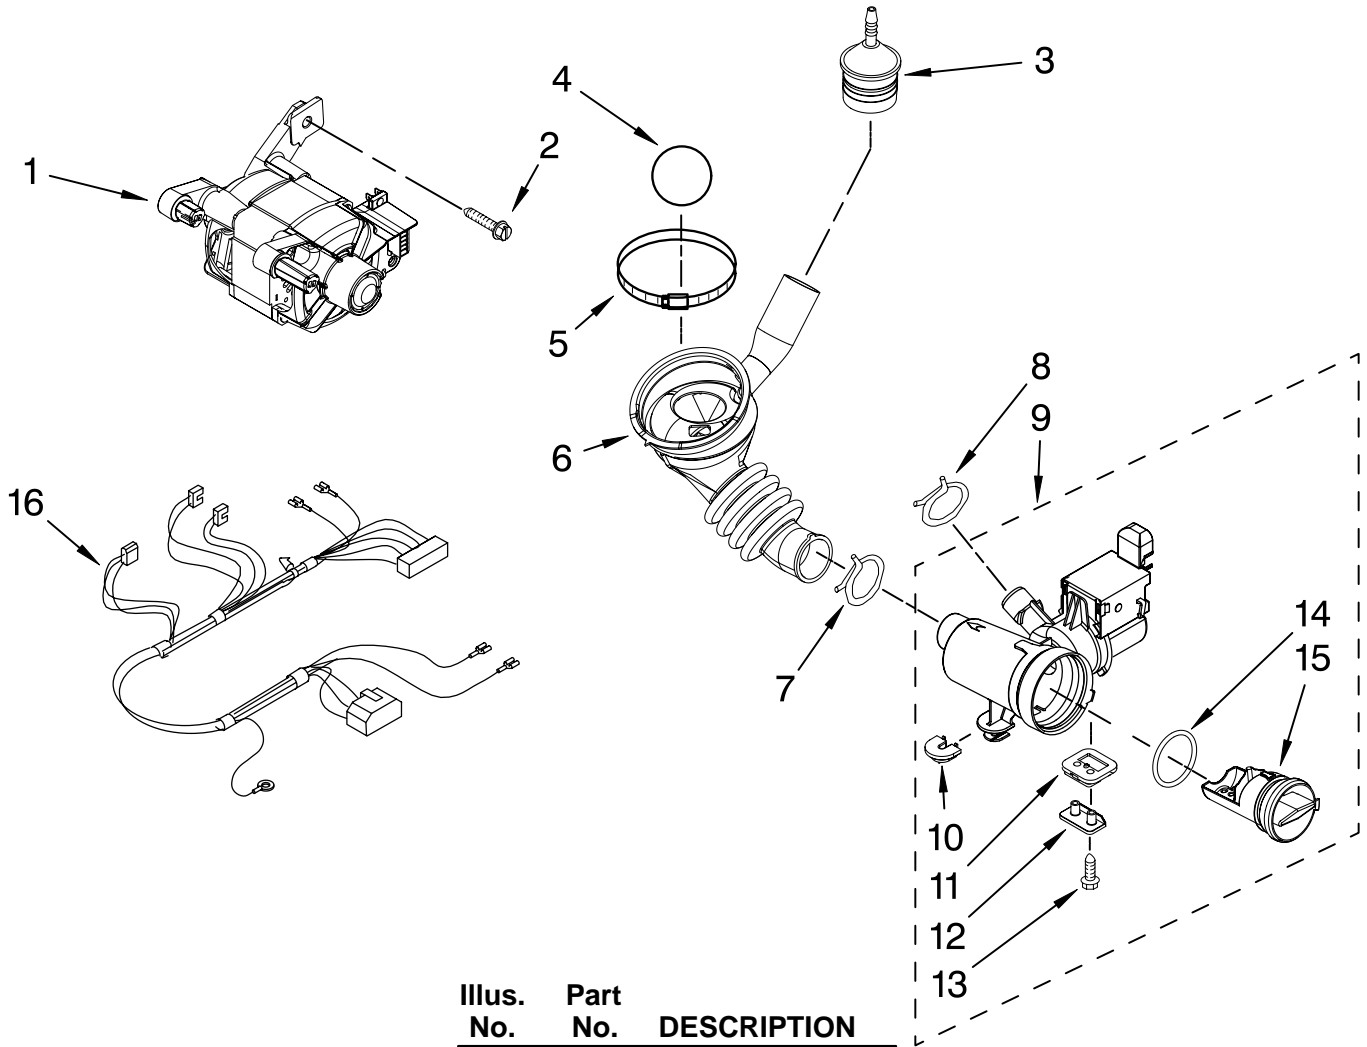

FOR ORDERING INFORMATION REFER TO PARTS PRICE LIST

CONTROL PANEL PARTS

For Model: MHWZ600WR00
(Red)

Illus. No.	Part No.	DESCRIPTION
------------	----------	-------------

- | | | |
|---|-----------|--|
| 1 | W10259100 | Panel, Control |
| 2 | W10119050 | Knob, Control |
| 3 | W10117419 | User Interface |
| 4 | W10161692 | Brace, Top Front |
| 5 | 8540722 | Channel, Water |
| 6 | W10246303 | Microcomputer,
Machine Control |
| 7 | W10015090 | Screw, 8-18 X 5/8 |
| 8 | W10201876 | Harness, Wiring
(Upper Main)
(Includes Items
37 & 39 On Page 1) |

FOR ORDERING INFORMATION REFER TO PARTS PRICE LIST

DISPENSER PARTS

For Model: MHWZ600WR00
(Red)

Illus. No.	Part No.	DESCRIPTION
1	8540751	Valve, Inlet
2	8540065	Hose, Valve To Dispenser
3	370450	Clamp, Hose
4	8540282	Screw
5	8540042	Nozzle, Inlet
6	8540393	Cam, Actuator
7	8540394	Lever, Water Distribution

FOR ORDERING INFORMATION REFER TO PARTS PRICE LIST

PUMP AND MOTOR PARTS

For Model: MHWZ600WR00
(Red)

Illus. No.	Part No.	DESCRIPTION
------------	----------	-------------

- | | | |
|----|-----------|---------------------------------------|
| 1 | W10171902 | Motor, Drive |
| 2 | 8540134 | Bolt, Motor |
| 3 | 8540180 | Air Trap |
| 4 | 8540013 | Ball |
| 5 | 8540008 | Clamp |
| 6 | 8540012 | Hose,
Tub to Pump |
| 7 | 370448 | Clamp, Hose |
| 8 | 356138 | Clamp, Drain Hose |
| 9 | W10130913 | Pump (Complete) |
| 10 | W10034820 | Foot, Rubber
(Slider) |
| 11 | W10034830 | Foot, Rubber
(Lock) |
| 12 | 8540033 | Cap, Lock Foot |
| 13 | 8533964 | Screw,
10-16 x 1.25 (2) |
| 14 | 8540025 | Seal, Filter Cap |
| 15 | 8540996 | Filter Assembly
(Includes Item 14) |
| 16 | W10201879 | Harness, Motor |