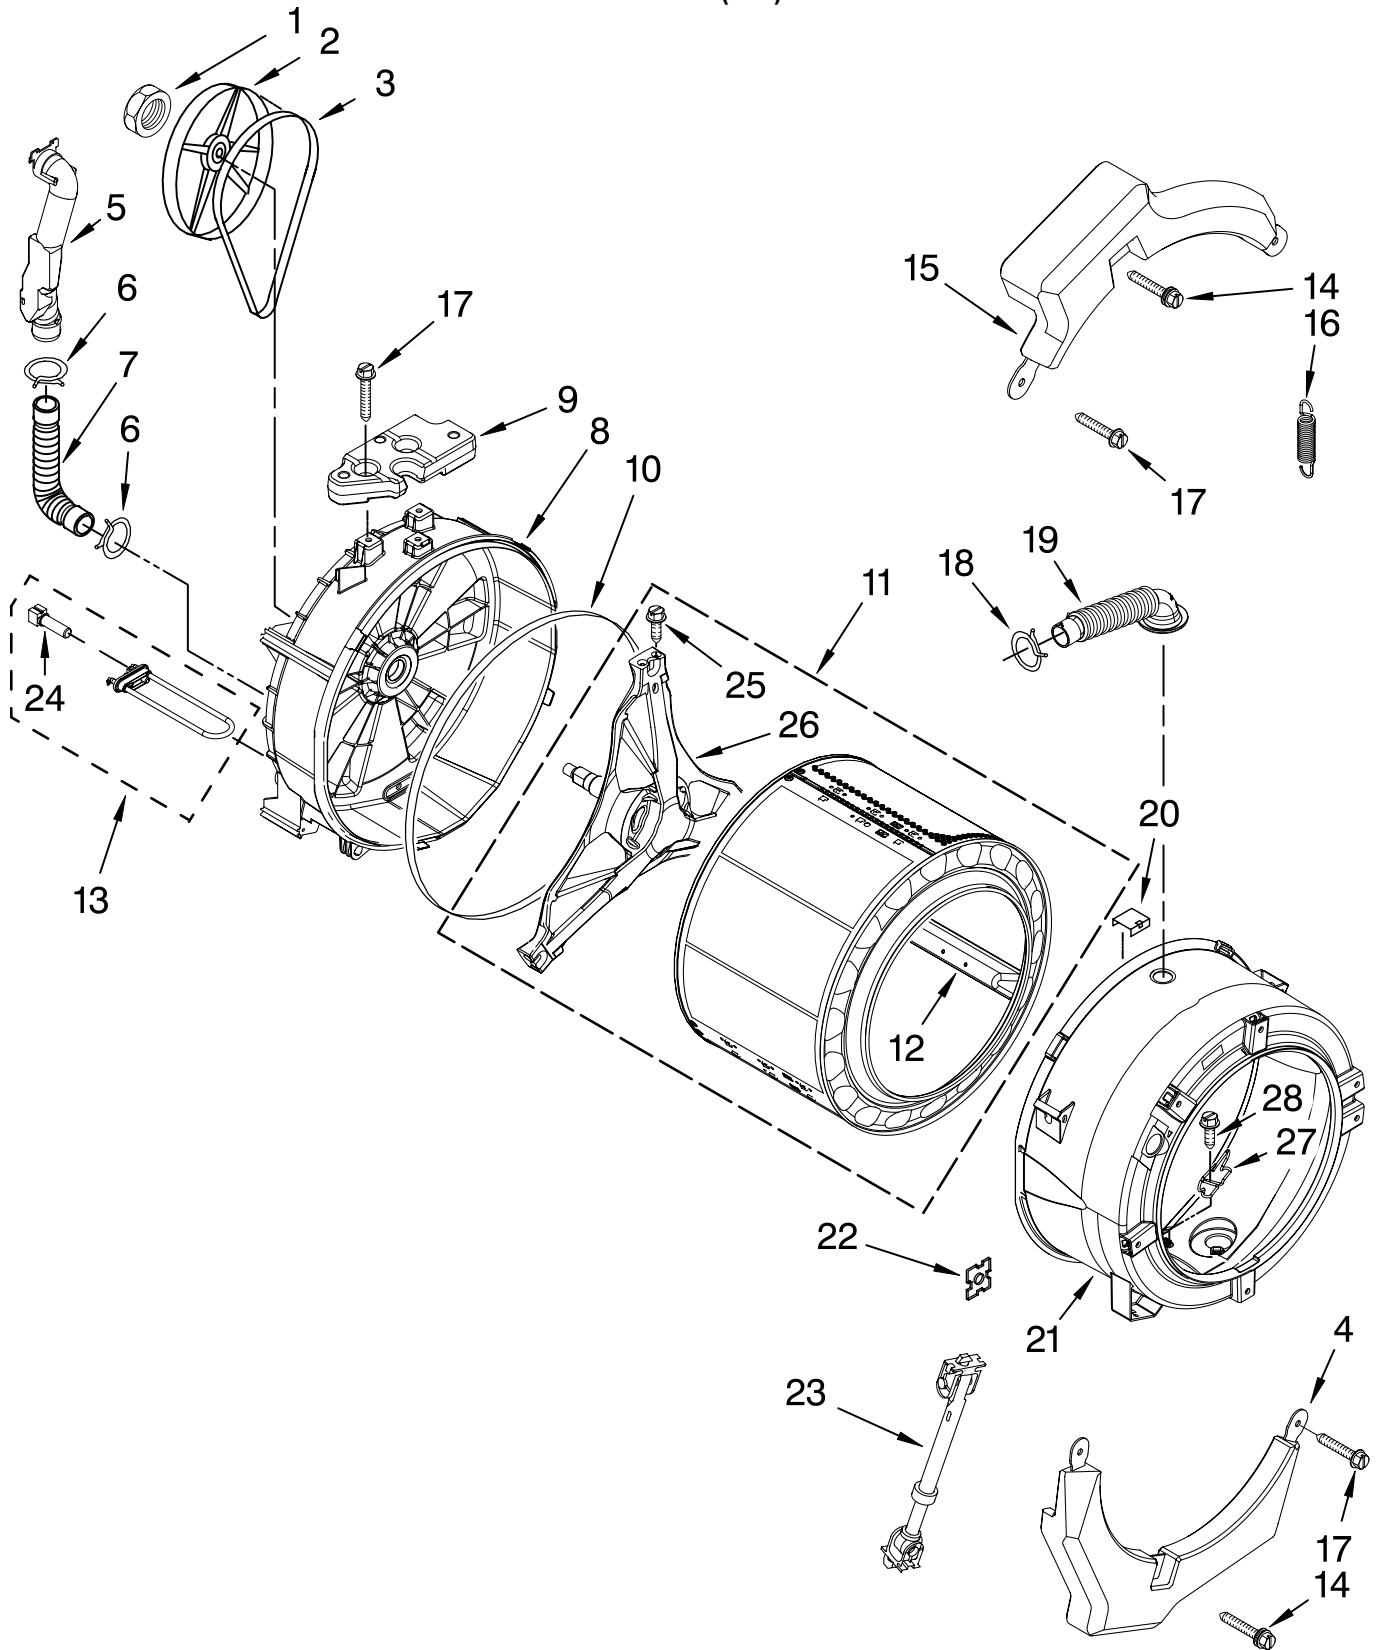

TUB AND BASKET PARTS

For Model: MHWZ600WR00
(Red)

FOR ORDERING INFORMATION REFER TO PARTS PRICE LIST

TUB AND BASKET PARTS

For Model: MHWZ600WR00
(Red)

Illus. No.	Part No.	DESCRIPTION
1	8533999	Nut, Pulley
2	8540088C	Pulley
3	W10116215	Belt, Drive
4	W10151304	Counterweight, Front Lower
5	W10112169	Pipe, Ventilation
6	8540010	Clamp, Vent Hose
7	8540019	Hose, Exhaust
8	W10245531	Tub, Rear (Includes Items 10 & 22)
9	W10132097	Counterweight, Rear
10	8540090	Gasket, Tub
11	W10112984	Basket, Complete
12	W10112972	Baffle, Tub
13	W10155115	Element, Heating
14	W10174473	Bolt Assembly, Counterweight Center Hole
15	W10151303	Counterweight, Front Upper
16	W10010360	Spring, Suspension
17	W10094780	Bolt, Counterweight Mtg.
18	3363365	Clamp, Hose
19	8540015	Hose, Exhaust
20	8540092	Clamp, Tub
21	W10245532	Tub, Front (Includes Items 10, 22, 27 & 28)
22	8540072	Nut, Push-In
23	W10159465	Shock Absorber (4)
24	8540226	Negative Thermistor Control
25	8540382	Screw
26	8540342	Crosspiece Assembly
27	8540322	Bracket, Heating Element
28	8540880	Screw

FOR ORDERING INFORMATION REFER TO PARTS PRICE LIST