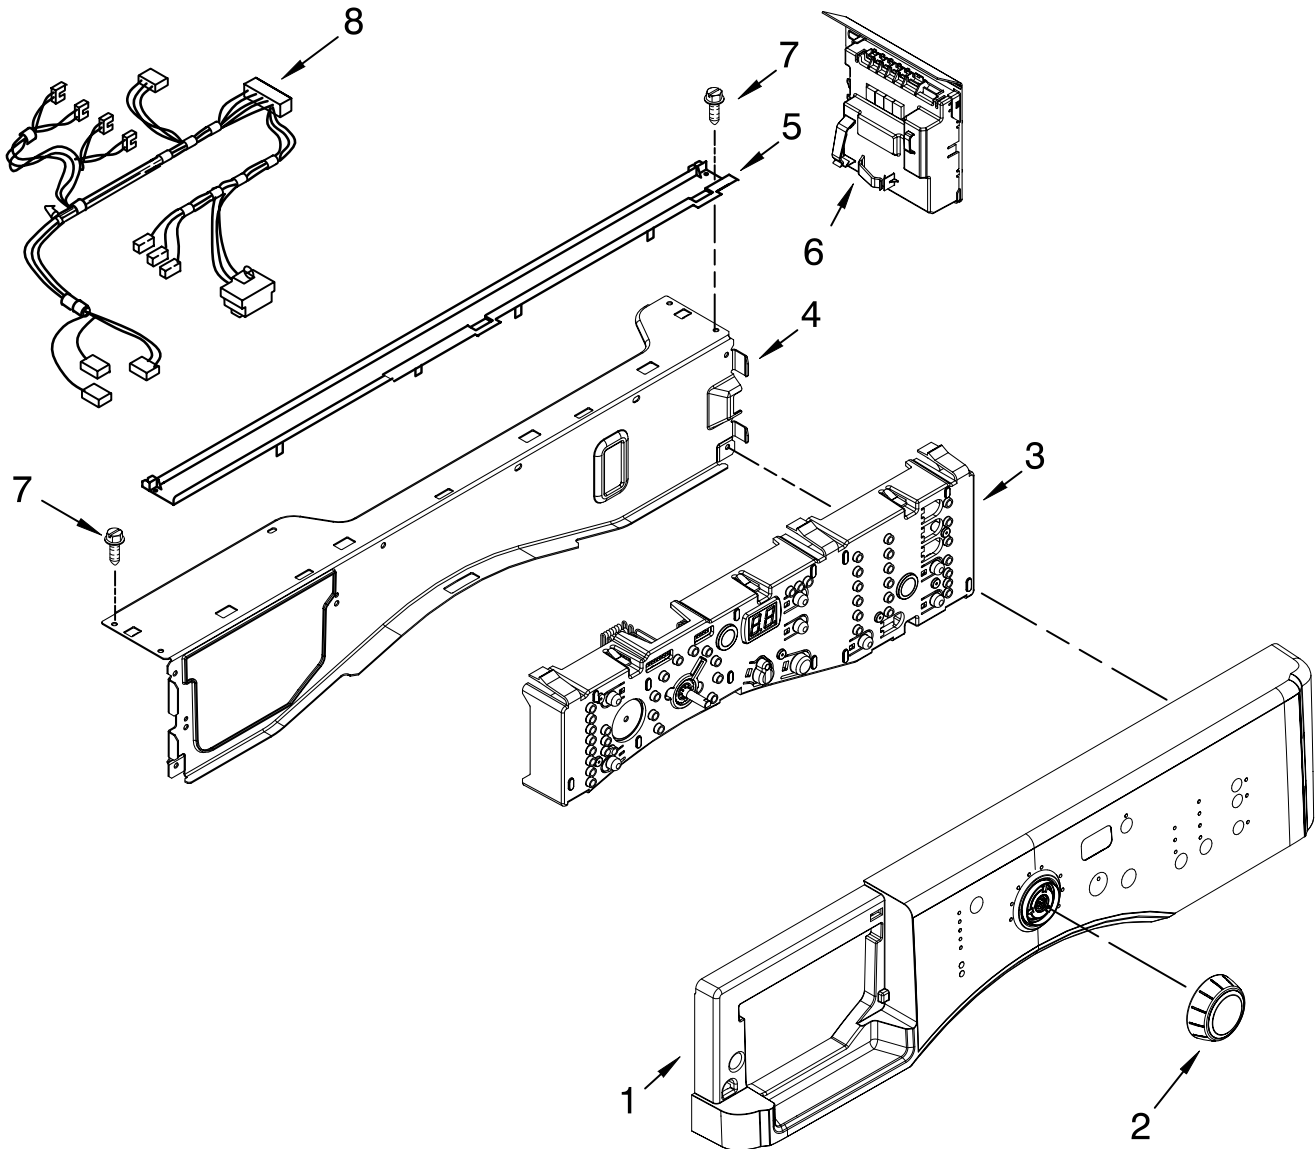

FOR ORDERING INFORMATION REFER TO PARTS PRICE LIST

DOOR AND LATCH PARTS

For Model: MHWZ600WR00
(Red)

Illus. No.	Part No.	DESCRIPTION
------------	----------	-------------

1	8540952	Bellow
2	8540108	Clamp, Bellow To Tub
3	W10253483	Lock, Door
4	8540725	Screw
5	8540221	Hook, Door
6	W10117475	Handle, Door
7	W10112915	Trim Ring, Outer Door
8	8540107	Clamp, Bellow To Front Panel
9	8540115	Clamp, Support
10	8540114	Clamp, Glass (2)
11	8540513	Screw
12	W10119007	Frame, Door Front Assembly
13	W10112078	Glass, Door
14	W10138523	Frame, Door Back Support
15	W10118967	Hinge, Door
16	8540284	Screw
17	8540282	Screw
18	W10015090	Screw
19	W10112927	Pad, Door Handle

FOR ORDERING INFORMATION REFER TO PARTS PRICE LIST

CONTROL PANEL PARTS

For Model: MHWZ600WR00
(Red)

Illus. No.	Part No.	DESCRIPTION
------------	----------	-------------

- | | | |
|---|-----------|--|
| 1 | W10259100 | Panel, Control |
| 2 | W10119050 | Knob, Control |
| 3 | W10117419 | User Interface |
| 4 | W10161692 | Brace, Top Front |
| 5 | 8540722 | Channel, Water |
| 6 | W10246303 | Microcomputer,
Machine Control |
| 7 | W10015090 | Screw, 8-18 X 5/8 |
| 8 | W10201876 | Harness, Wiring
(Upper Main)
(Includes Items
37 & 39 On Page 1) |