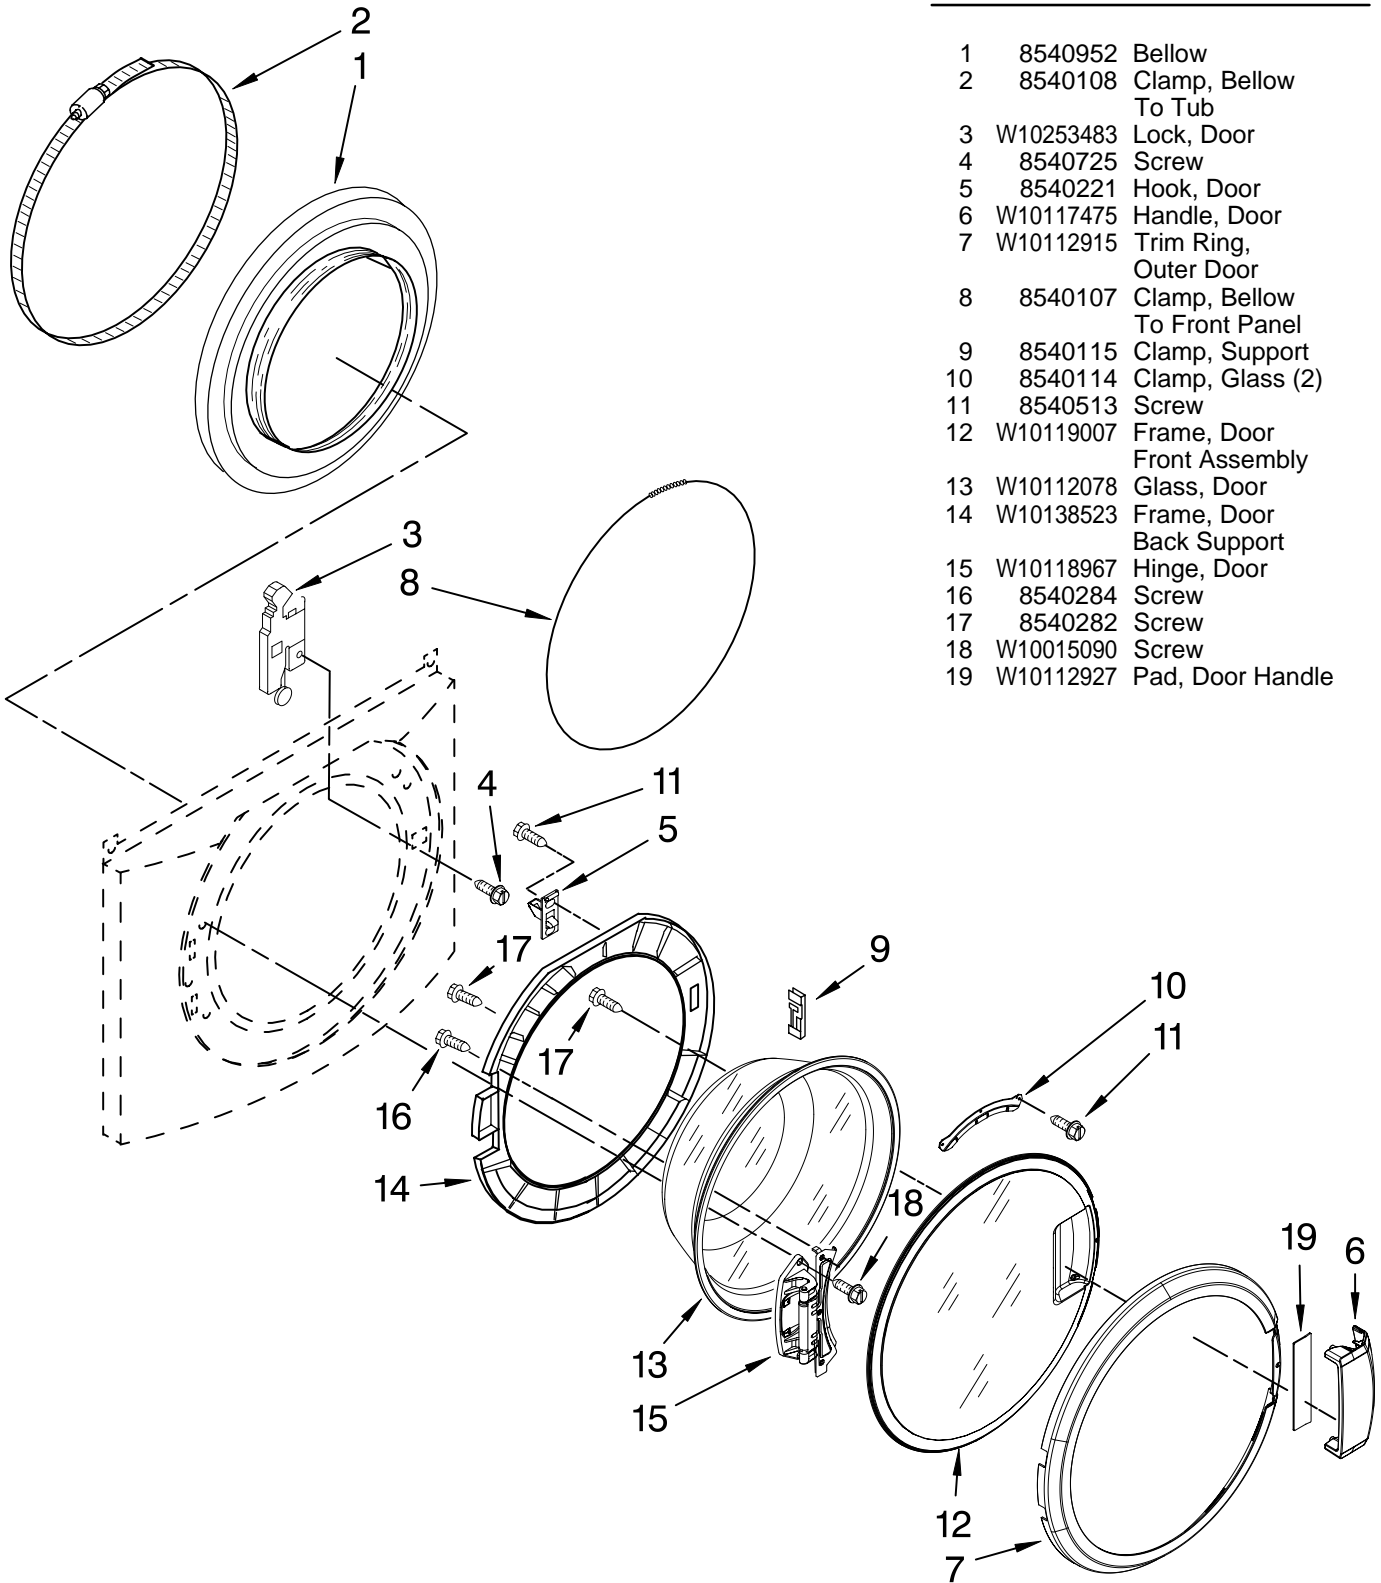

DOOR AND LATCH PARTS

For Model: MHWZ600WR00
(Red)

Illus. No.	Part No.	DESCRIPTION

1	8540952	Bellow
2	8540108	Clamp, Bellow To Tub
3	W10253483	Lock, Door
4	8540725	Screw
5	8540221	Hook, Door
6	W10117475	Handle, Door
7	W10112915	Trim Ring, Outer Door
8	8540107	Clamp, Bellow To Front Panel
9	8540115	Clamp, Support
10	8540114	Clamp, Glass (2)
11	8540513	Screw
12	W10119007	Frame, Door Front Assembly
13	W10112078	Glass, Door
14	W10138523	Frame, Door Back Support
15	W10118967	Hinge, Door
16	8540284	Screw
17	8540282	Screw
18	W10015090	Screw
19	W10112927	Pad, Door Handle

FOR ORDERING INFORMATION REFER TO PARTS PRICE LIST