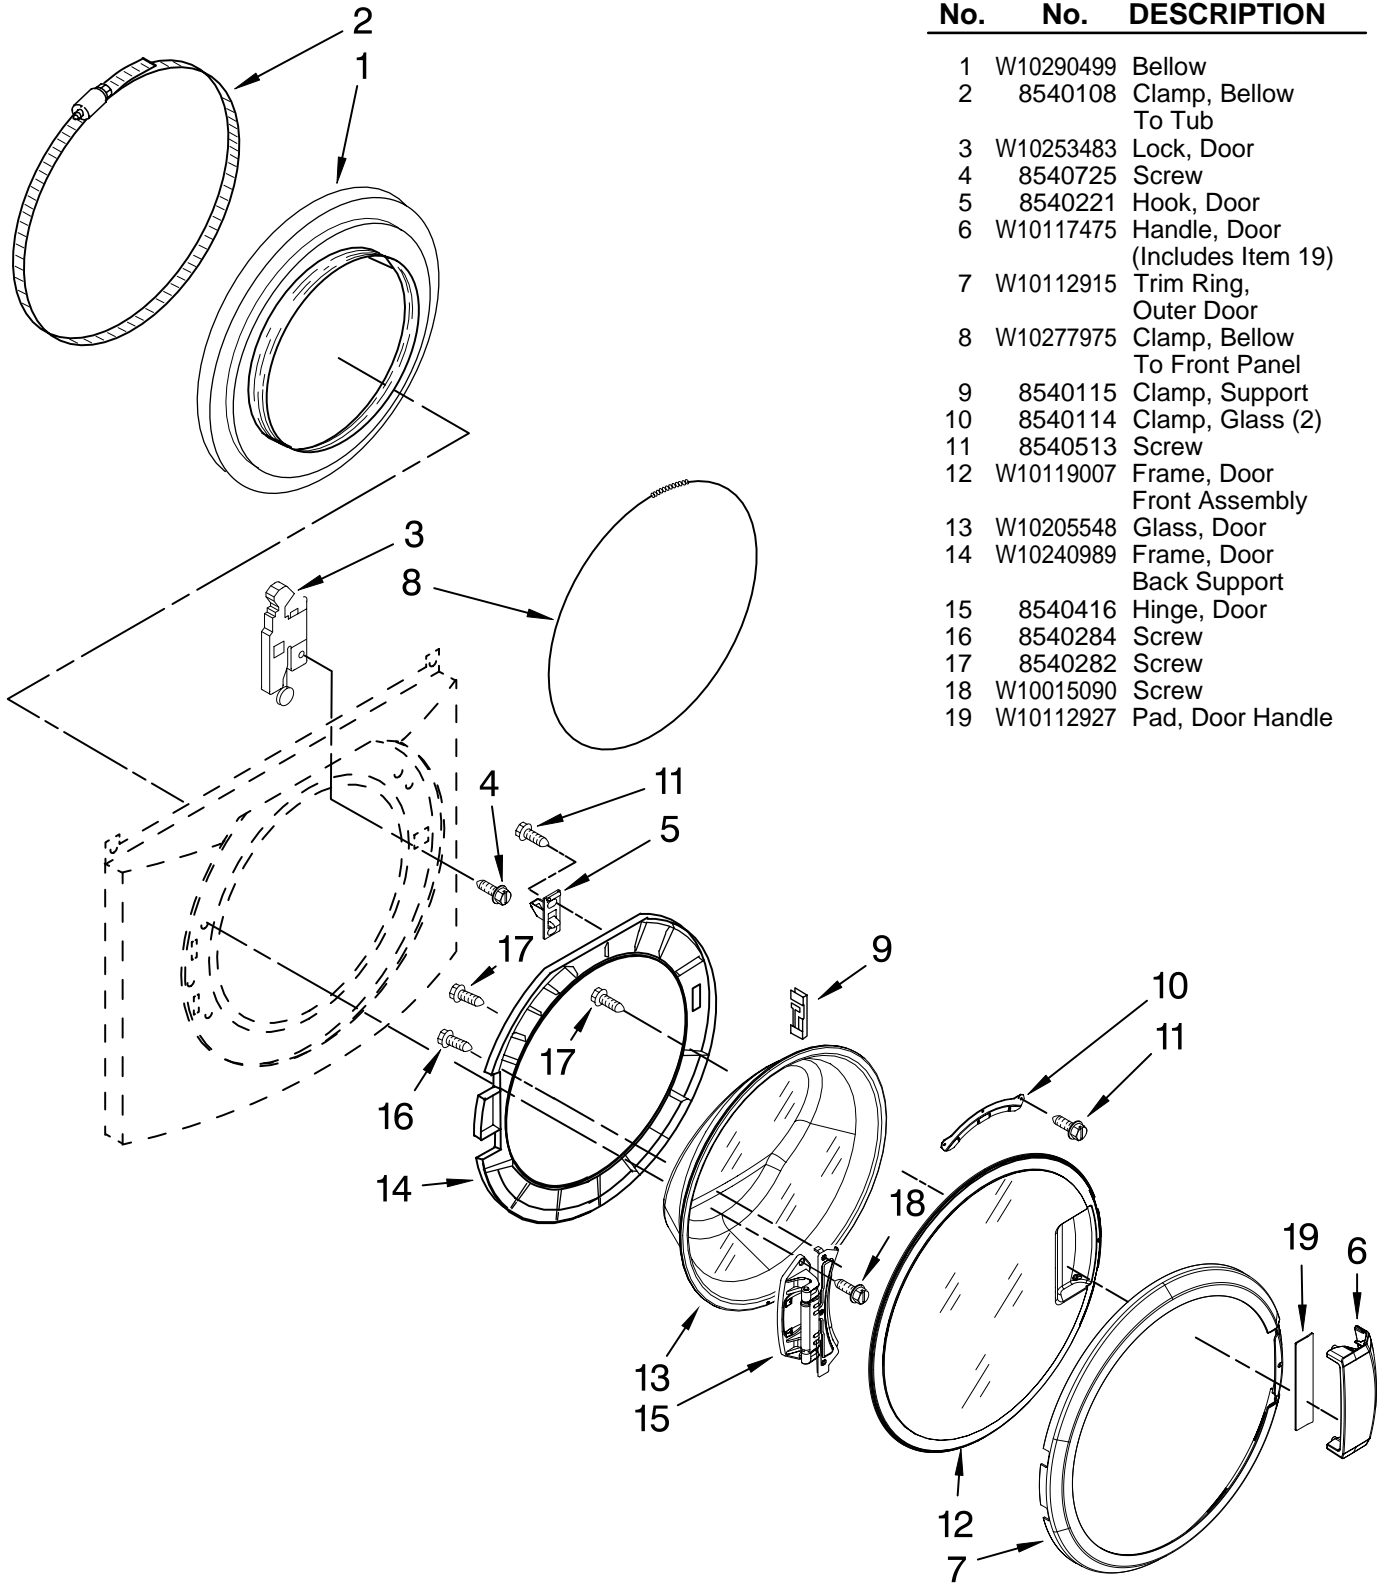

DOOR AND LATCH PARTS

For Model: MHWZ600WR01

(Red)

Illus. No.	Part No.	DESCRIPTION
1	W10290499	Bellow
2	8540108	Clamp, Bellow To Tub
3	W10253483	Lock, Door
4	8540725	Screw
5	8540221	Hook, Door
6	W10117475	Handle, Door (Includes Item 19)
7	W10112915	Trim Ring, Outer Door
8	W10277975	Clamp, Bellow To Front Panel
9	8540115	Clamp, Support
10	8540114	Clamp, Glass (2)
11	8540513	Screw
12	W10119007	Frame, Door Front Assembly
13	W10205548	Glass, Door
14	W10240989	Frame, Door Back Support
15	8540416	Hinge, Door
16	8540284	Screw
17	8540282	Screw
18	W10015090	Screw
19	W10112927	Pad, Door Handle

FOR ORDERING INFORMATION REFER TO PARTS PRICE LIST