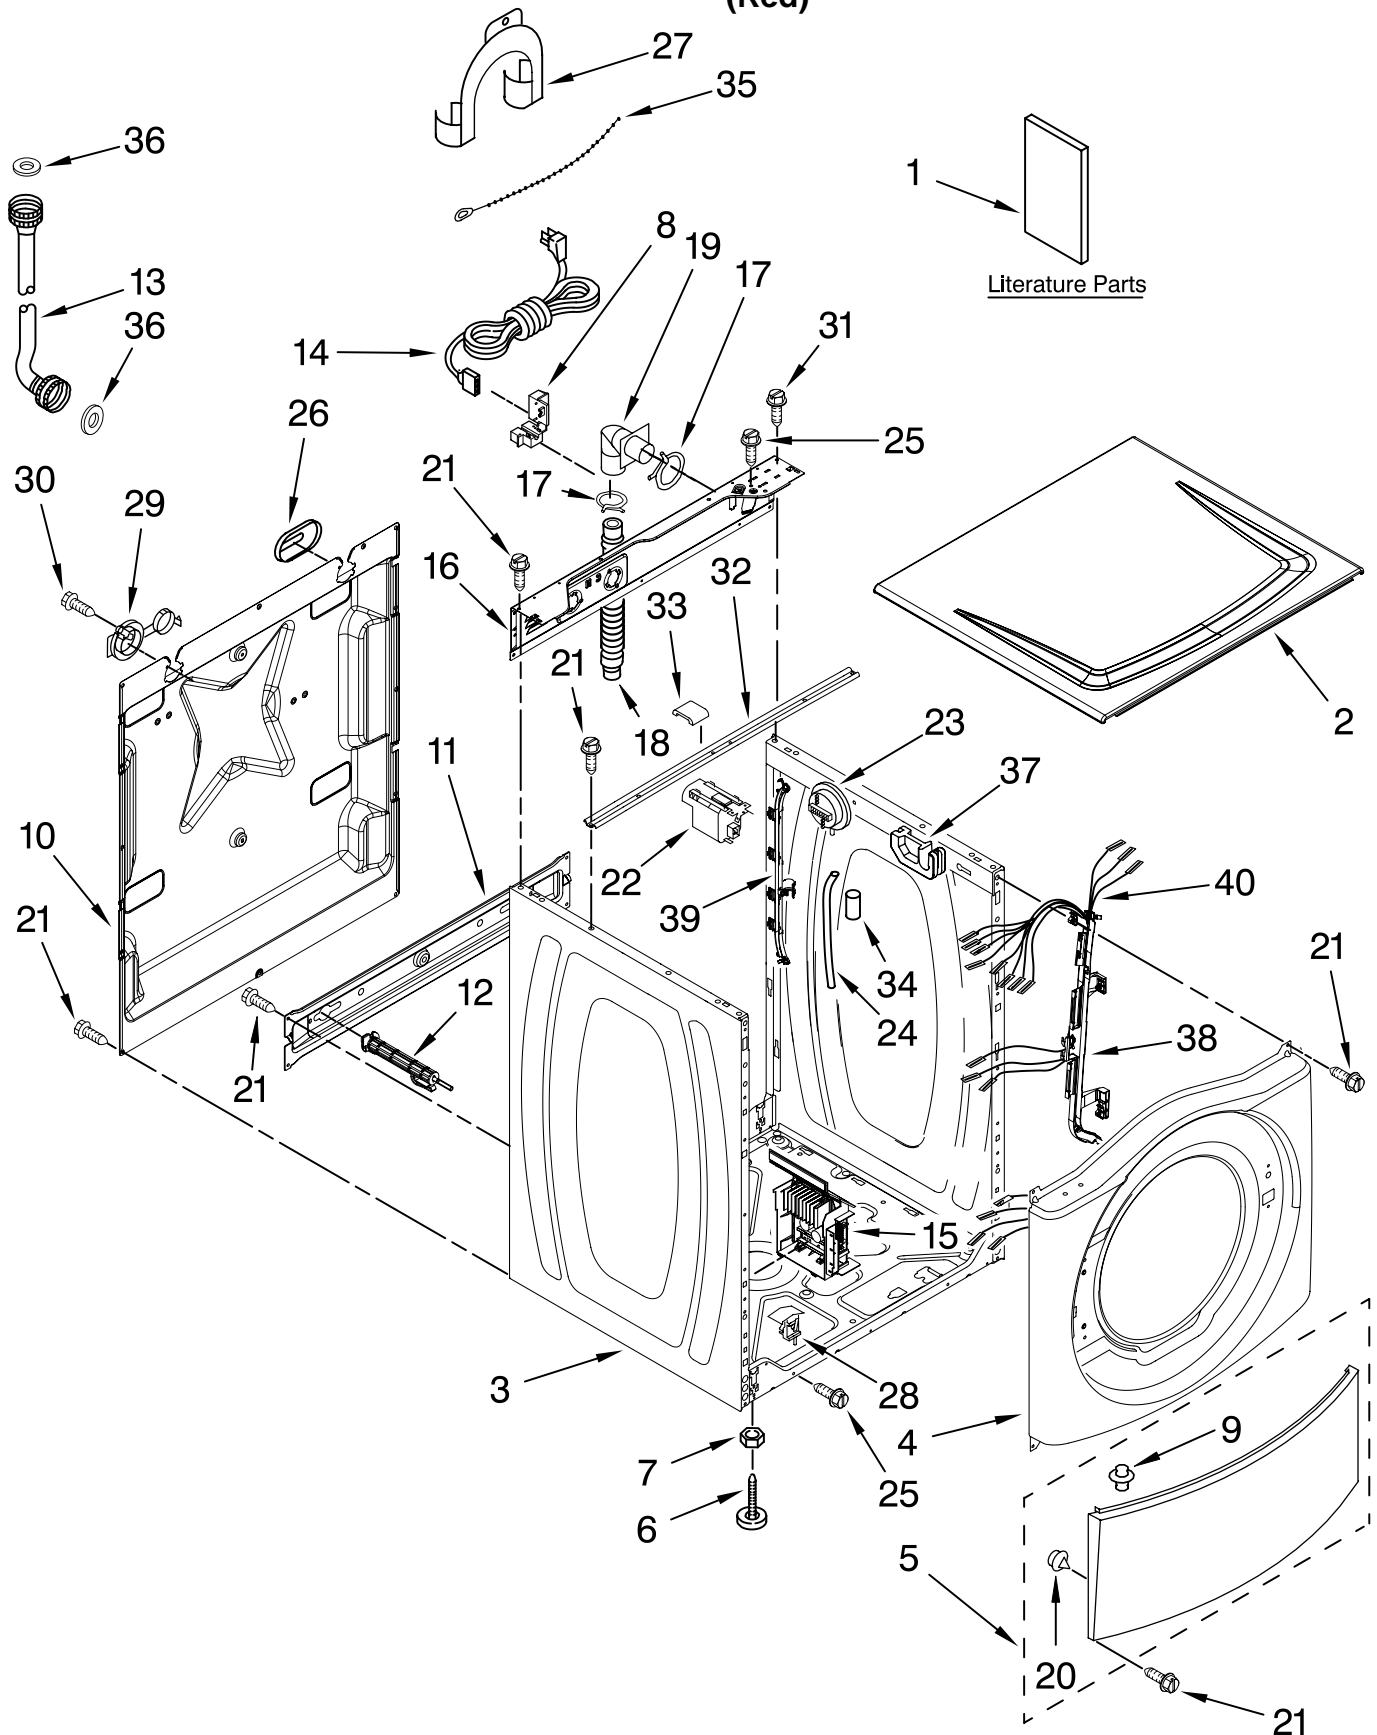

TOP AND CABINET PARTS

For Model: MHWZ600WR01

AUTOMATIC
WASHER

(Red)

FOR ORDERING INFORMATION REFER TO PARTS PRICE LIST

TOP AND CABINET PARTS

For Model: MHWZ600WR01

(Red)

Illus. No.	Part No.	DESCRIPTION	Illus. No.	Part No.	DESCRIPTION	Illus. No.	Part No.	DESCRIPTION
1		Literature Parts	14	W10205499	Cord, Power	30	8540727	Screw, 3 x 8 mm
	W10285612	Use & Care Guide	15	W10289776	Motor Control Unit	31	8540329	Screw
	W10252711	Tech Sheet	16	W10244560	Brace, Rear	32	8540720	Brace, Top (Includes Item 33)
	W10171153	Energy Guide	17	356138	Clamp, Hose	33	8283273	Damper, Brace
2	W10255321	Top	18	W10003280	Hose, Drain (Outer)	34	2161302	Sleeve, Pressure Switch Hose
3	W10251612	Cabinet	19	W10003260	Connector, Drain Hose	35	3347868	Cable Tie
4	W10259097	Panel, Front	20	238614	Bumper (2)	36	3976300	Washer, Water Inlet Hose (4) 1-1/16 x 5/8
5	W10254154	Toe Panel	21	W10015090	Screw, 8-18 x 5/8	37	8540644	Bracket-Suspension Spring (2)
6	W10245373	Foot, Leveling (4)	22	8540230	Filter, Interference	38	W10168546	Harness Channel, Side Front
7	3359452	Nut, Lock (4)	23	W10163980	Switch, Pressure	39	W10168547	Harness Channel, Side Rear
8	W10110676	Strain Relief, Power Cord	24	8540294	Hose, Pressure Switch	40	W10239821	Harness, Wiring (Lower Main) (Includes Item 38)
9	8518891	Rivet	25	8540479	Screw, Grounding			
10	W10258341	Panel, Rear	26	8540268	Cover, Transport			
11	W10189657	Brace, Transport	27	8540021	U-Bend, Drain Hose			
12	W10251449	Bolt, Shipping (4)	28	W10085220	Microswitch (2)			
13	W10194208	Hose, Water Inlet Cold Water	29	8540728	Sleeve, Cord Support (2)			
	8571378	Hot Water						

FOR ORDERING INFORMATION REFER TO PARTS PRICE LIST