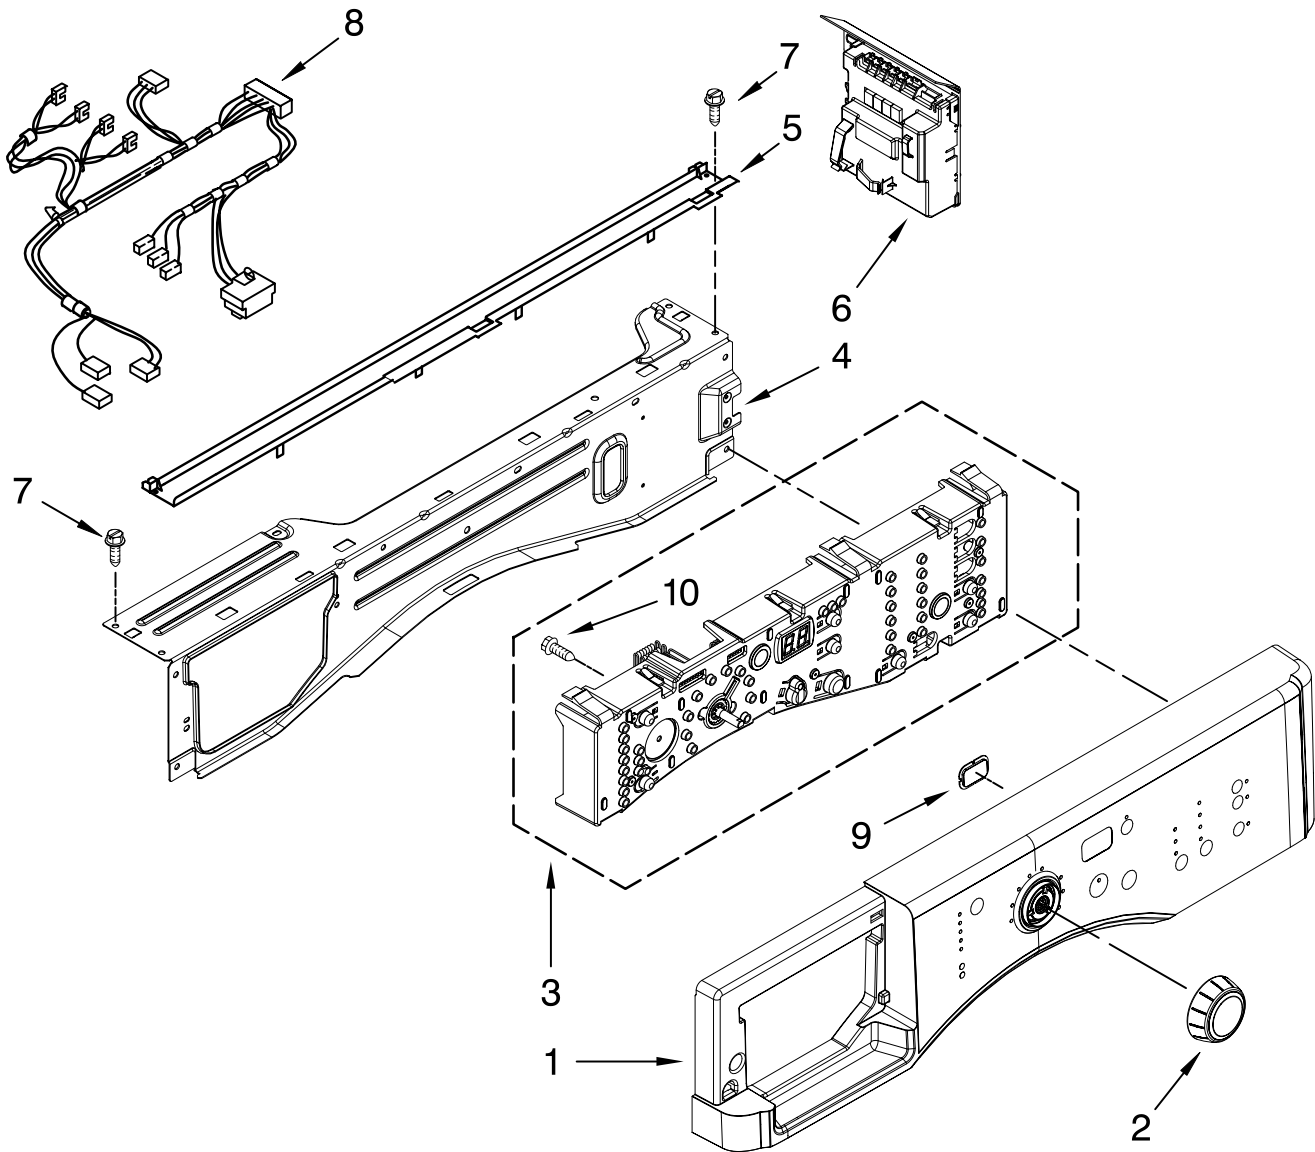

CONTROL PANEL PARTS

For Model: MHWZ600WR01

(Red)

Illus. No.	Part No.	DESCRIPTION
1	W10259100	Console
2	W10119050	Knob, Control
3	W10117419	User Interface
4	W10240776	Brace, Top Front

Illus. No.	Part No.	DESCRIPTION
5	8540839	Channel, Water
6	W10296382	Microcomputer, Machine Control
7	W10015090	Screw, 8-18 X 5/8

Illus. No.	Part No.	DESCRIPTION
8	W10233003	Harness, Wiring (Upper Main) (Includes Item 39 On Page 1)
9	W10117387	Lens, Display
10	3400238	Screw, 2-28 x 1/2

FOR ORDERING INFORMATION REFER TO PARTS PRICE LIST