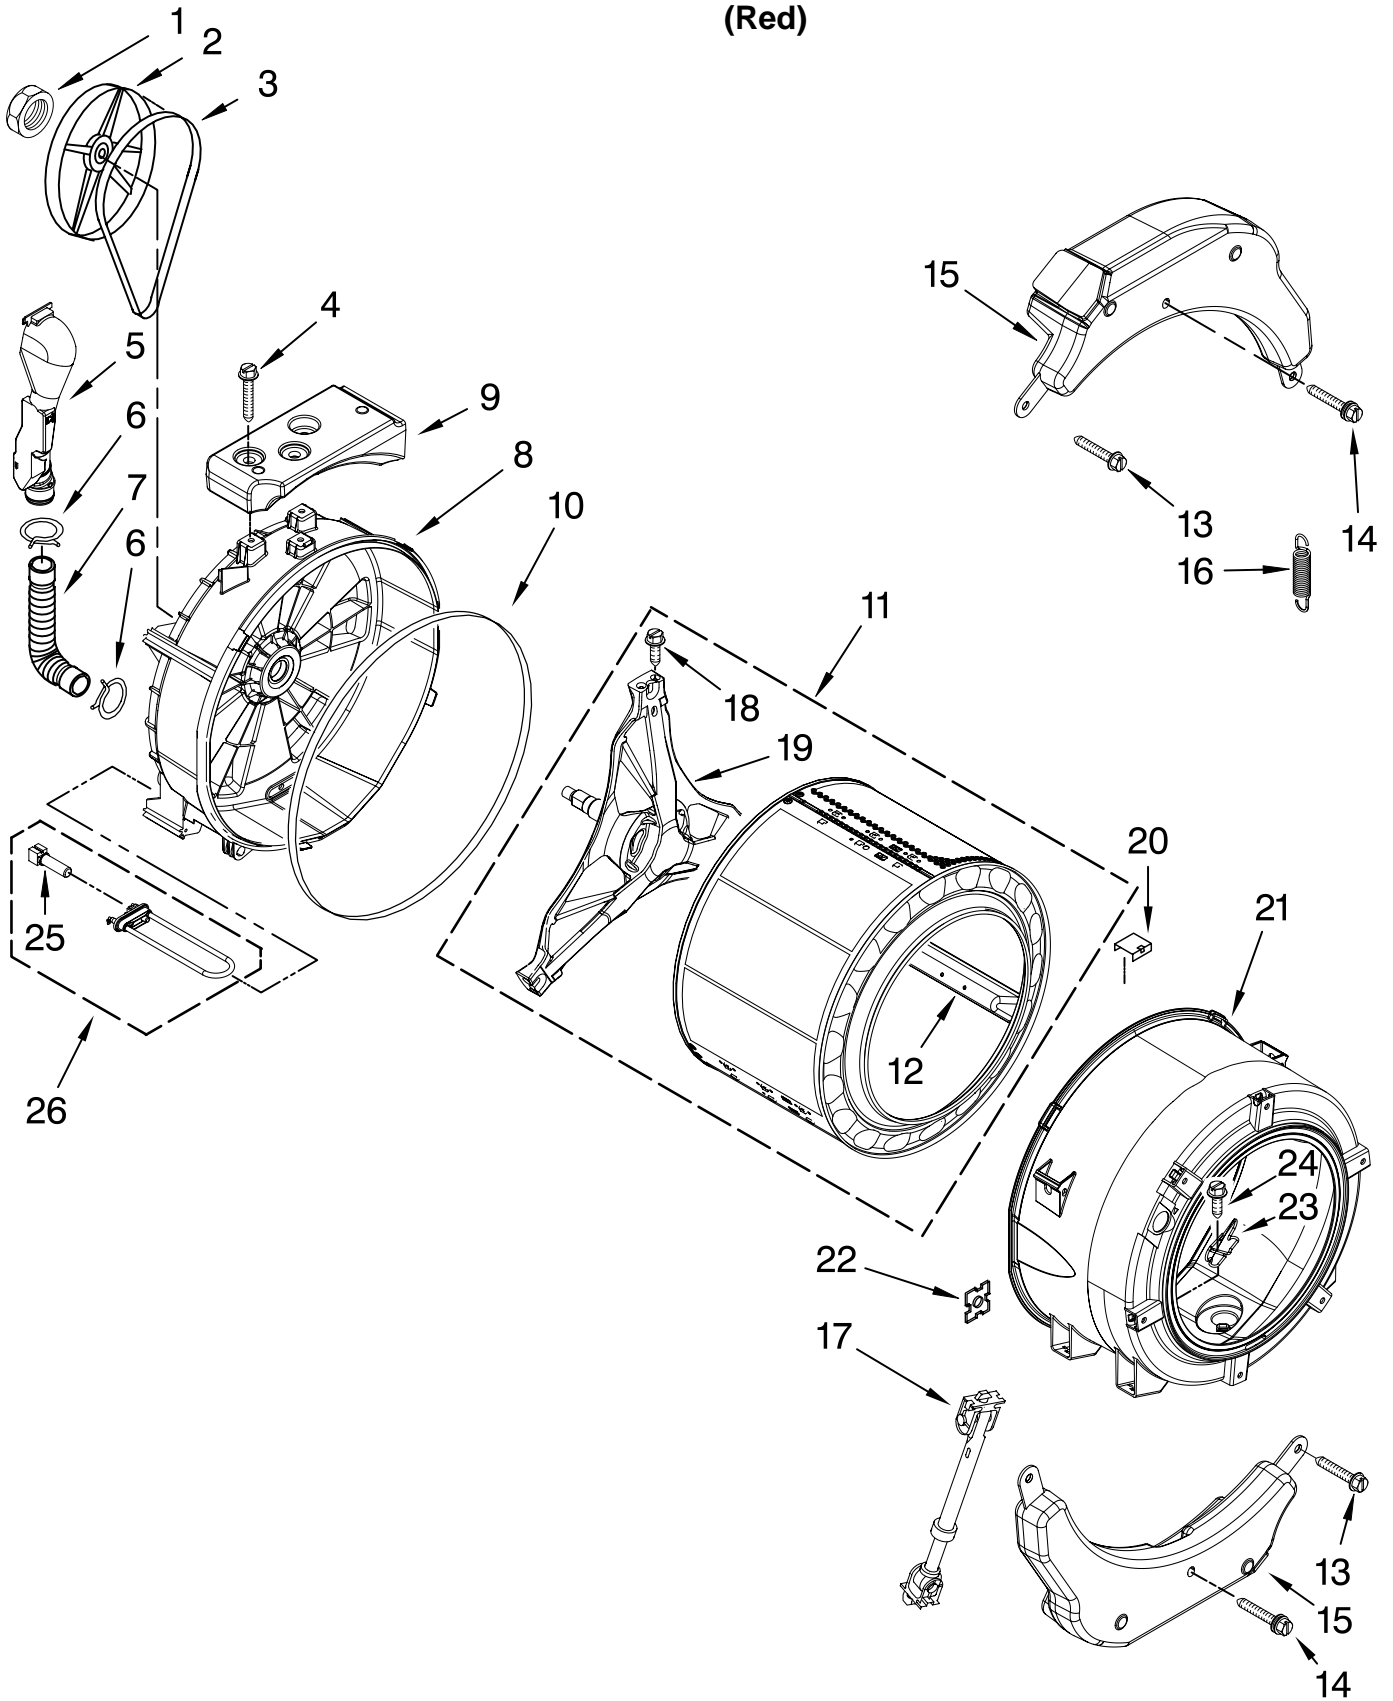

TUB AND BASKET PARTS

For Model: MHWZ600WR01

(Red)

FOR ORDERING INFORMATION REFER TO PARTS PRICE LIST

TUB AND BASKET PARTS

For Model: MHWZ600WR01

(Red)

Illus. No.	Part No.	DESCRIPTION
1	8533999	Nut, Pulley
2	8540088C	Pulley
3	W10260319	Belt, Drive
4	W10246531	Screw, Rear Counterweight (3)
5	W10142720	Pipe, Ventilation
6	8540010	Clamp, Vent Hose
7	8540019	Hose, Exhaust
8	W10200752	Tub, Rear (Includes Items 10 & 22)
9	W10200747	Counterweight, Rear
10	8540090	Gasket, Tub
11	W10205253	Basket, Complete
12	W10112972	Baffle, Tub
13	W10094780	Bolt, Counterweight (4)
14	W10259288	Bolt Assembly, Counterweight Center Hole (2)
15	W10223198	Counterweight, Front (2)
16	W10010360	Spring, Suspension (Set of 2)
17	W10015830	Shock Absorber (3)
18	8540382	Screw
19	W10202464	Crosspiece Asm
20	8540092	Clamp, Tub
21	W10289874	Tub, Front (Includes Items 10, 22, 23 & 24)
22	8540072	Nut, Push-In
23	8540322	Bracket, Heating Element
24	8540880	Screw
25	W10176659	Negative Thermistor Control
26	W10253993	Element, Heating

FOR ORDERING INFORMATION REFER TO PARTS PRICE LIST