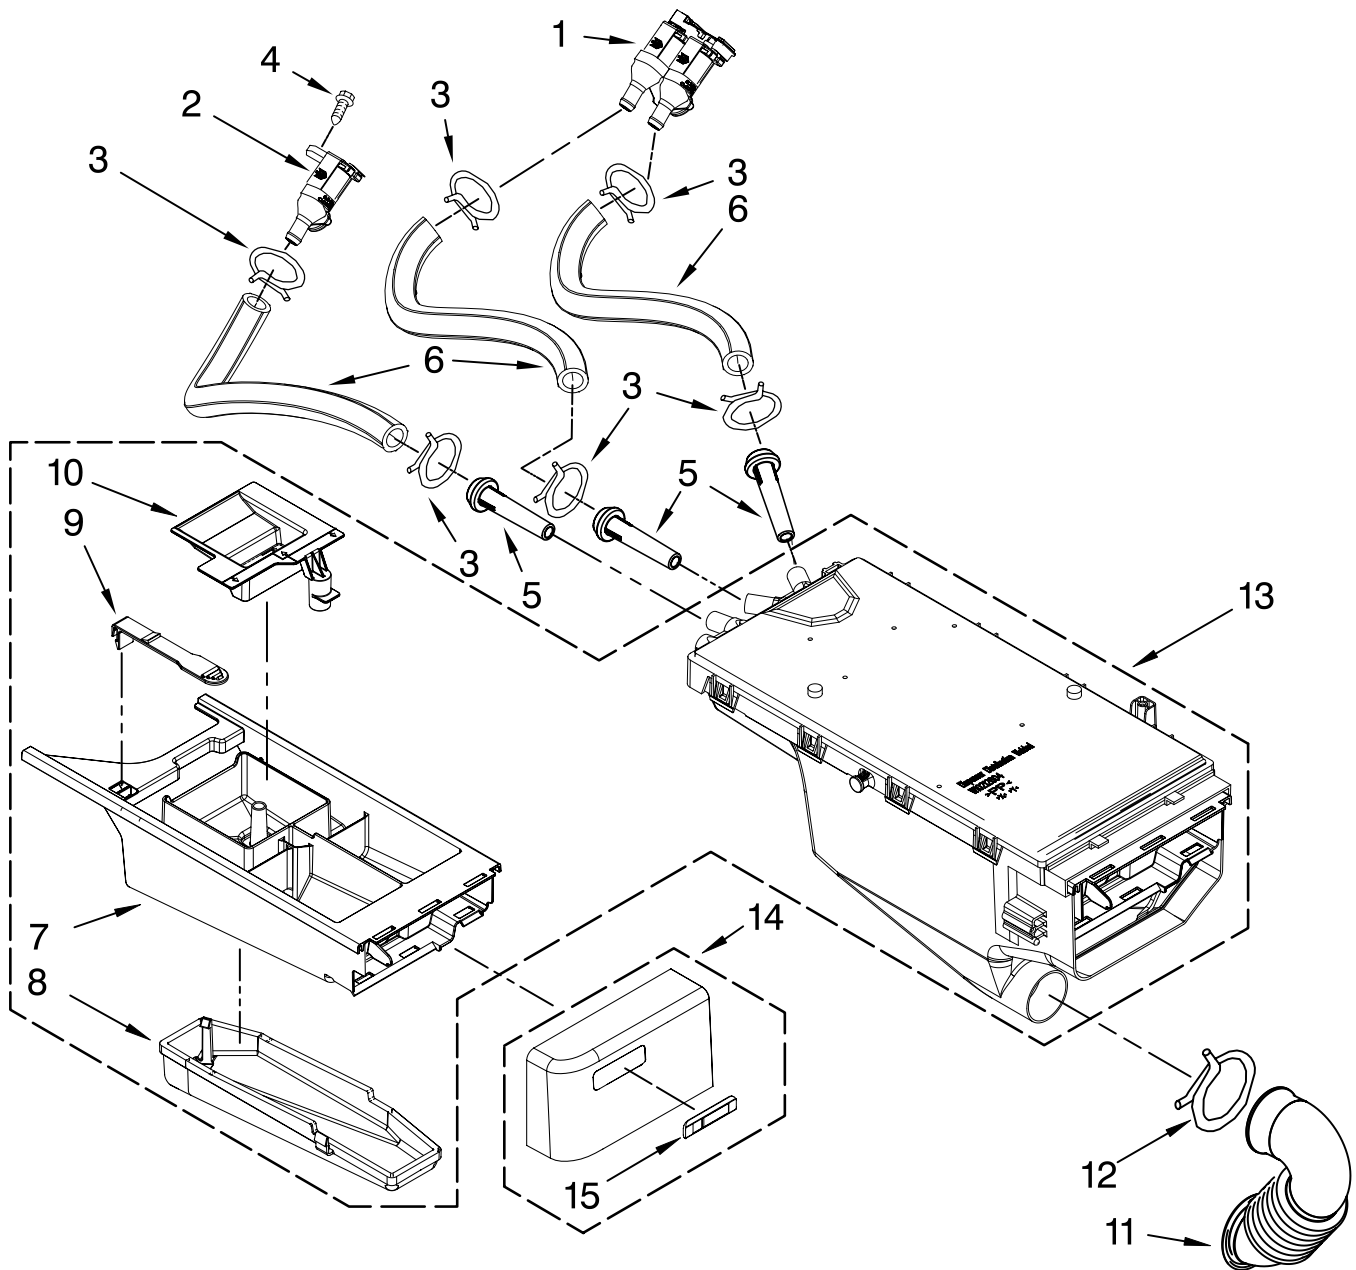

Illus. No.	Part No.	DESCRIPTION
5	8540839	Channel, Water
6	W10296382	Microcomputer, Machine Control
7	W10015090	Screw, 8-18 X 5/8

Illus. No.	Part No.	DESCRIPTION
8	W10233003	Harness, Wiring (Upper Main) (Includes Item 39 On Page 1)
9	W10117387	Lens, Display
10	3400238	Screw, 2-28 x 1/2

FOR ORDERING INFORMATION REFER TO PARTS PRICE LIST

DISPENSER PARTS

For Model: MHWZ600WR01

(Red)

Illus. No.	Part No.	DESCRIPTION
1	W10212596	Valve, Water Inlet (Double)
2	W10212598	Valve, Water Inlet (Single)
3	370450	Clamp, Hose (6)
4	8540282	Screw, Valve (2)
5	8540042	Nozzle, Inlet (3)