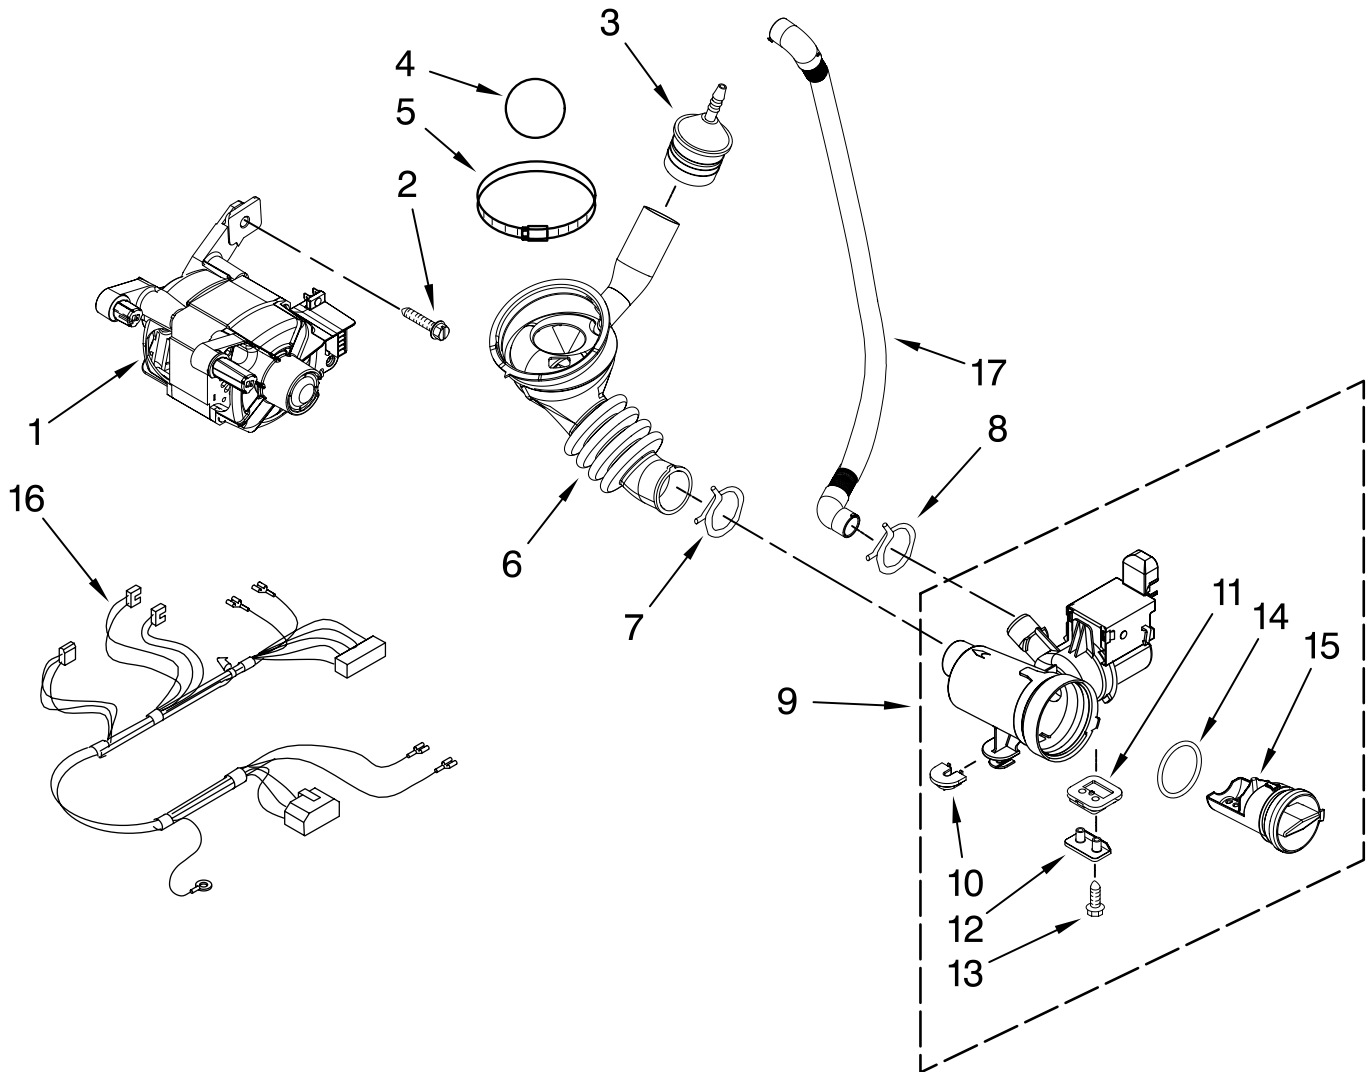

Illus. No.	Part No.	DESCRIPTION
5	8540839	Channel, Water
6	W10296382	Microcomputer, Machine Control
7	W10015090	Screw, 8-18 X 5/8

Illus. No.	Part No.	DESCRIPTION
8	W10233003	Harness, Wiring (Upper Main) (Includes Item 39 On Page 1)
9	W10117387	Lens, Display
10	3400238	Screw, 2-28 x 1/2

FOR ORDERING INFORMATION REFER TO PARTS PRICE LIST

PUMP AND MOTOR PARTS

For Model: MHWZ600WR01

(Red)

Illus. No.	Part No.	DESCRIPTION
1	W10171902	Motor, Drive
2	8540134	Bolt, Motor
3	8540180	Air Trap
4	8540013	Ball
5	8540008	Clamp
6	8540012	Hose, Tub to Pump

Illus. No.	Part No.	DESCRIPTION
7	370448	Clamp, Hose
8	W10245724	Clamp, Drain Hose
9	W10130913	Pump (Complete)
10	W10034820	Foot, Rubber (Slider)
11	W10034830	Foot, Rubber (Lock)
12	8540033	Cap, Lock Foot

Illus. No.	Part No.	DESCRIPTION
13	8533964	Screw, 10-16 x 1.25 (2)
14	8540025	Seal, Filter Cap
15	8540996	Filter Assembly (Includes Item 14)
16	W10201879	Harness, Motor
17	W10272563	Hose, Drain (Inner)