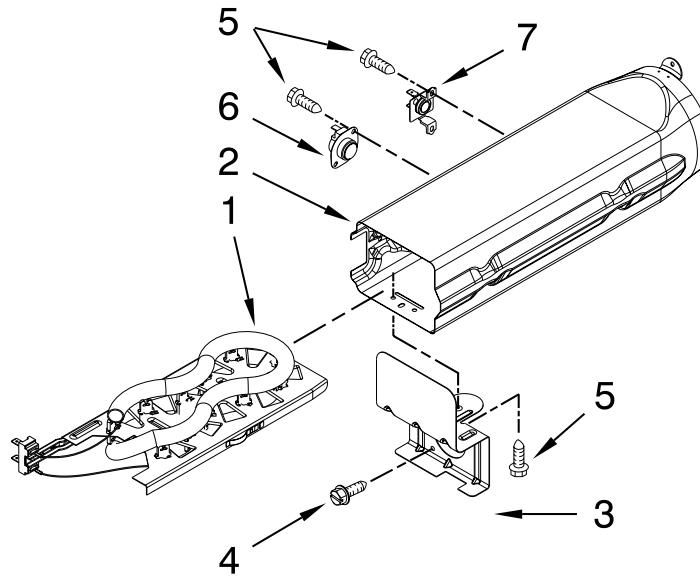

# DRYER HEATING PARTS – ELECTRIC

For Models: MLE20PDAZW0, MLG20PDAWW0, MLG20PRAWW0, MLE20PRAZW0

(White)

(White)

(White)

(White)

Illus. No.	Part No.	DESCRIPTION
1	3387748	Heater Element
2	3392537	Heater Box,
3		Bracket,
		Heater Box
	8066099	PR
	W10198340	PD
4	693995	Screw, 8-18 x 3/8
5	90767	Screw, 8-18 x 3/8
6	3391914	Thermostat,
		High-Limit
		295/215-NC
7	8318314	Thermal Cut-Off
		(Includes Item 6)