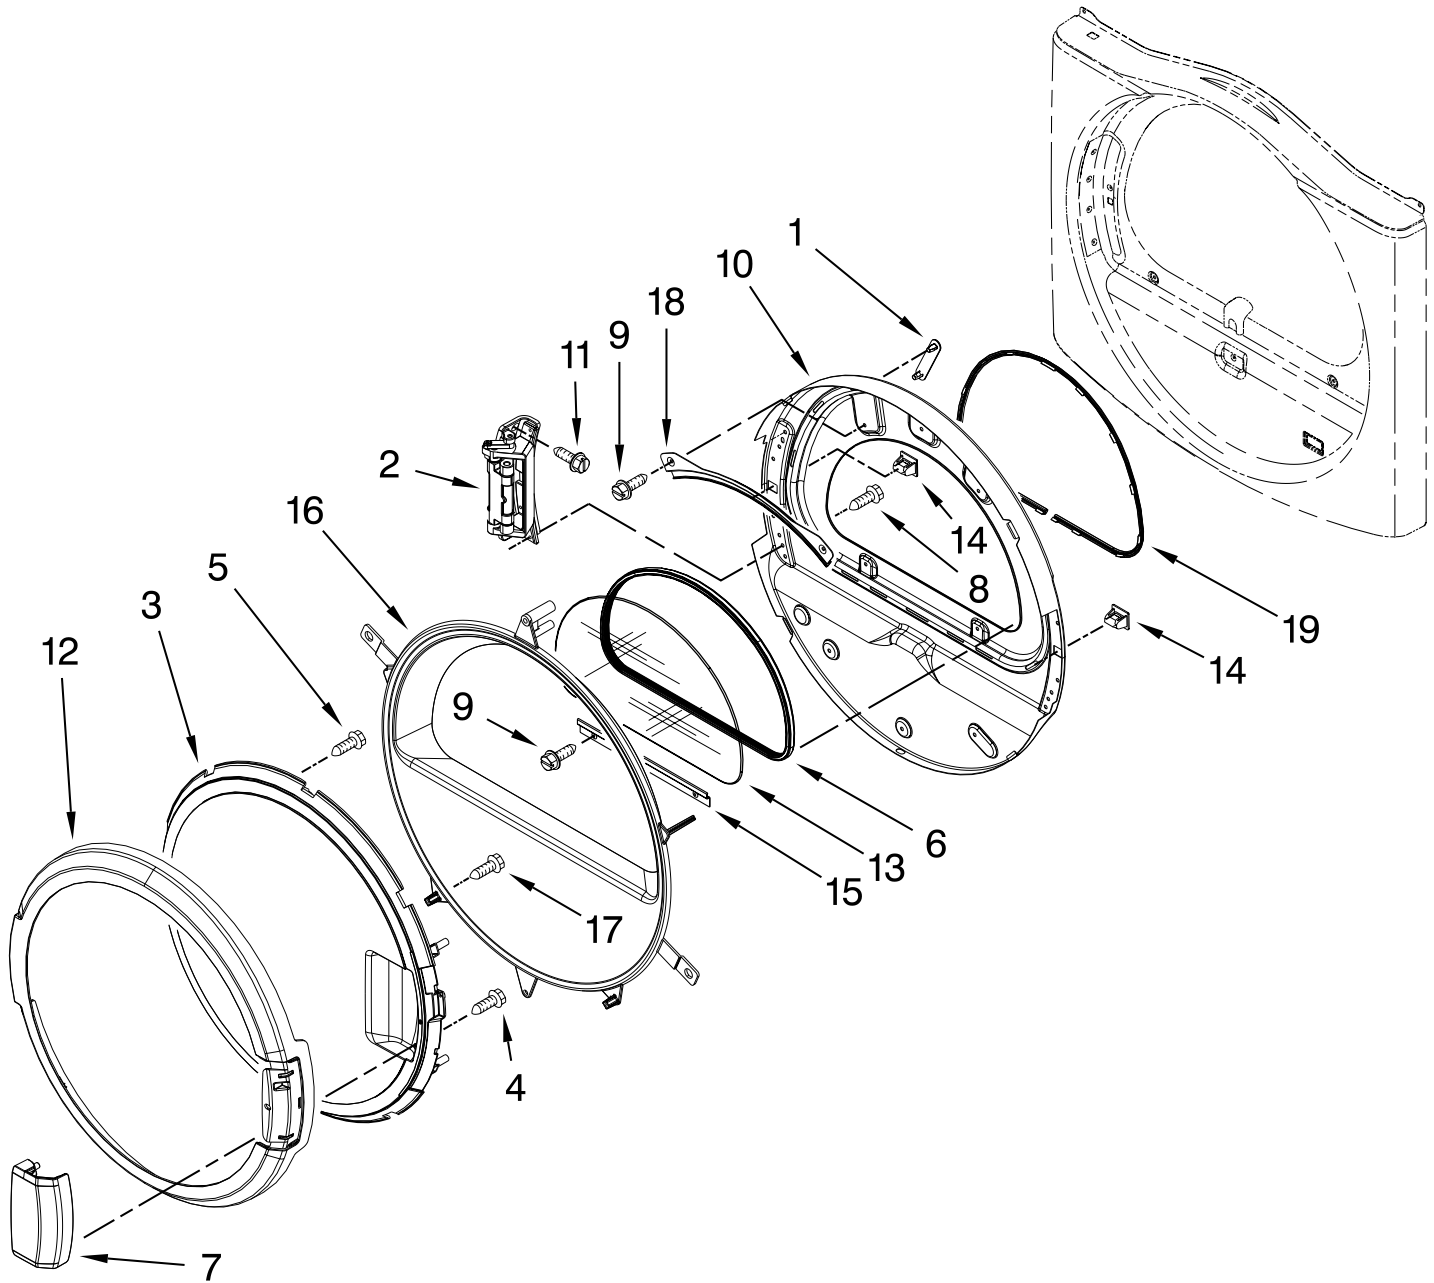

# DRYER DOOR PARTS

For Models: MLE20PDAZW0, MLG20PDAWW0, MLG20PRAWW0, MLE20PRAZW0  
(White) (White) (White) (White)

Illus. No.	Part No.	DESCRIPTION
1	8565119	Hinge Hole Cover (Inner Door)
2	W10198424	Door Hinge Assembly
3	W10137467	Assembly, Door Intermediate
4	9742177	Screw, 8-18 x 5/8
5	3400618	Screw, 6-32 x 3/8
6	8579663	Seal, Window
7	W10112976	Handle, Door