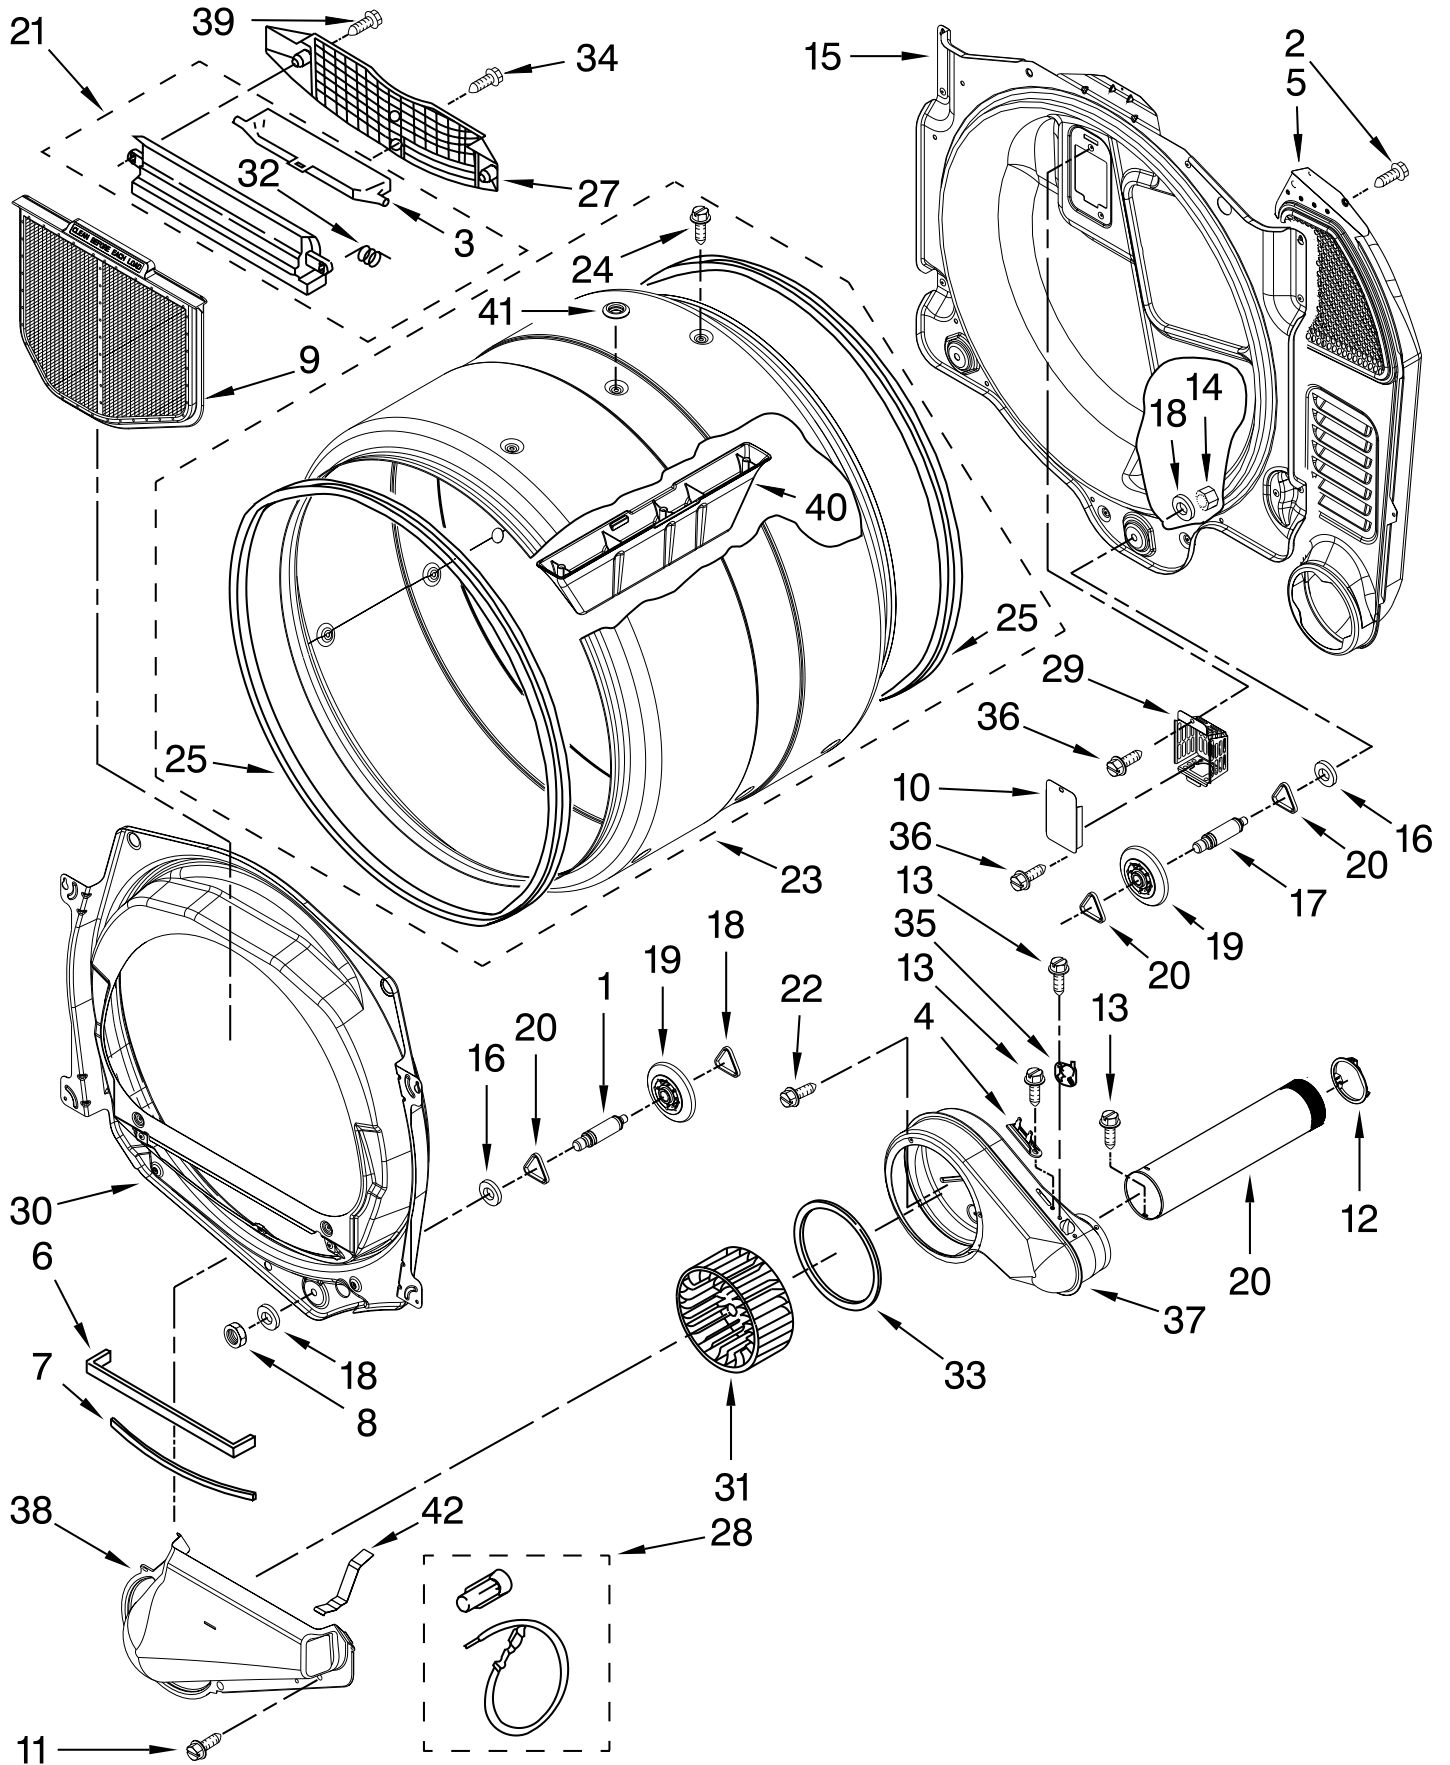

BULKHEAD AND BLOWER PARTS

For Models: MLE20PDAZW0, MLG20PDAWW0, MLG20PRAWW0, MLE20PRAZW0
(White) (White) (White) (White)

FOR ORDERING INFORMATION REFER TO PARTS PRICE LIST

BULKHEAD AND BLOWER PARTS

For Models: MLE20PDAZW0, MLG20PDAWW0, MLG20PRAWW0, MLE20PRAZW0

(White)

(White)

(White)

(White)

Illus. No.	Part No.	DESCRIPTION	Illus. No.	Part No.	DESCRIPTION	Illus. No.	Part No.	DESCRIPTION
1	W10359271	Shaft, R.H. Thread	13	8533971	Screw, 8-18 x 5/16	28	279457	Terminal Wire Kit (For Heater Element Wiring Harness Repair)
2	3390647	Screw, 8-18 x 1/2	14	W10001120	Nut, 3/8-16 (L.H.)			
3	W10153413	Door, Lint Screen	15	W10080170	Bulkhead, Rear	29	W10410531	Bracket, Drum Light
4	3392519	Thermal Fuse (91°C)	16	3387459	Washer, Support	30	8565061	Bulkhead, Front
5		Air Duct Assembly	17	W10359272	Shaft, L.H. Thread	31	W10349492	Wheel, Blower
	697354	PD	18	690997	Ring, Tri	32	3394986	Spring, Lint Screen Door
	3394346	PR	19	W10314171	Roller, Support	33	697770	Foam-Seal
6	697813	Foam-Seal	20	8563728	Exhaust Pipe	34	695240	Screw, 8-18 x 1/2
7	697814	Seal, Drum Front	21	W10153423	Housing, Outlet Assembly	35	8577274	Thermistor
8	3934666	Nut, 3/8 x 16(R.H.)	22	489463	Screw, 8-18 x 5/8	36	487909	Screw, 8-15 x 1/2
9	W10049370	Lint Screen	23	W10153420	Complete Drum Assembly	37	8544362	Housing, Blower
10	3402841	Lens, Drum Light	24	W10219342	Screw, 8-16 x 3/4	38	8066168	Lint Duct Assembly
11	359625	Screw, 8-18 x 1/2	25	W10166807	Seal, Drum	39	3387230	Screw, 10-16 x 1
12	W10344699	Collar-Duct	27	W10153412	Grille, Outlet	40	W10153409	Baffle, Drum
						41	W10128544	Drum Caplug
						42	W10345456	Clip-Spring