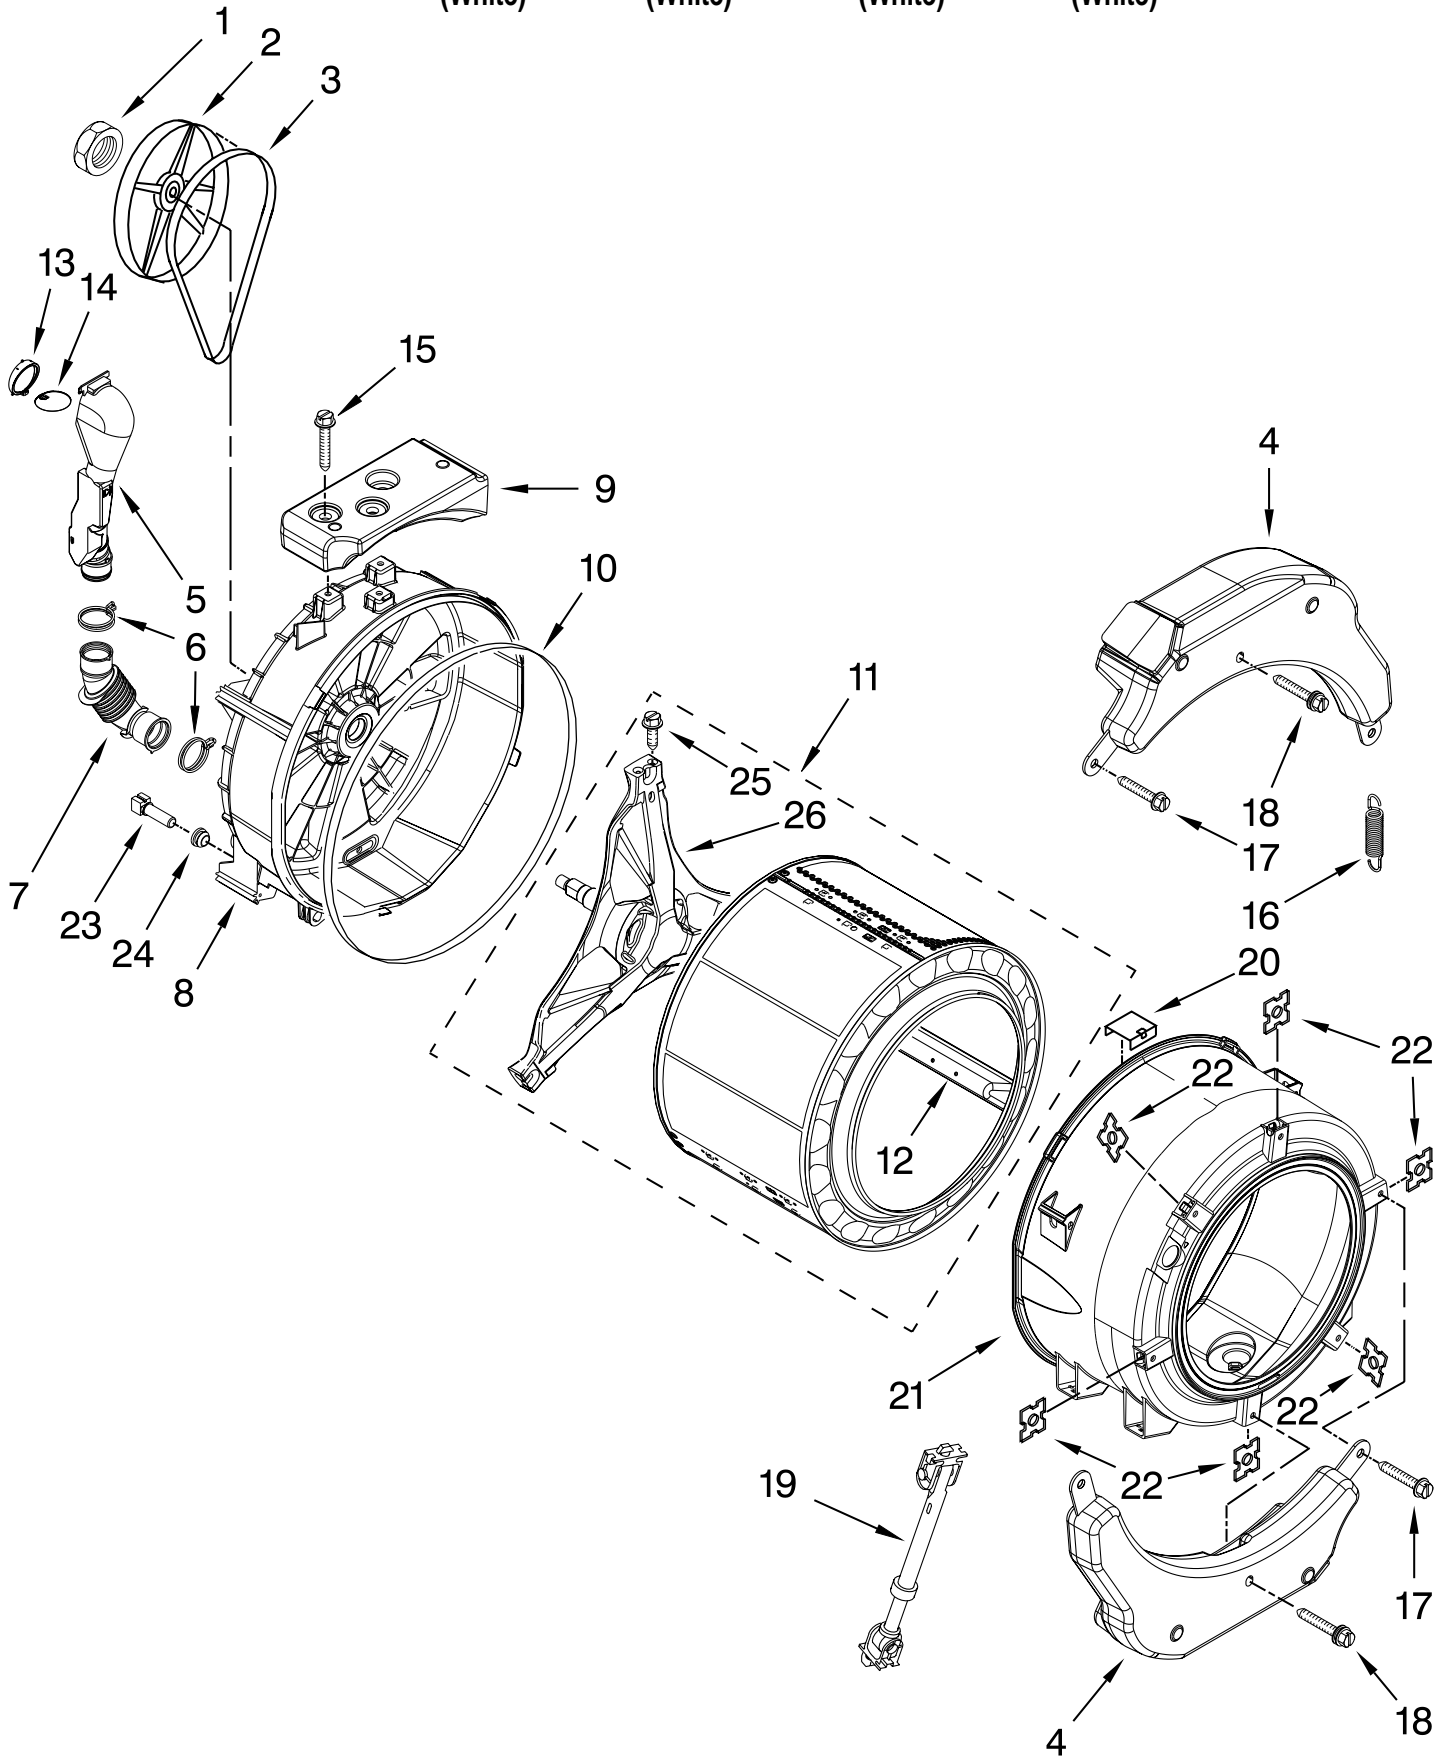

TUB AND BASKET PARTS

For Models: MLE20PDAZW0, MLG20PDAWW0, MLG20PRAWW0, MLE20PRAZW0

(White)

(White)

(White)

(White)

FOR ORDERING INFORMATION REFER TO PARTS PRICE LIST

TUB AND BASKET PARTS

For Models: MLE20PDAZW0, MLG20PDAWW0, MLG20PRAWW0, MLE20PRAZW0

(White)

(White)

(White)

(White)

Illus. No.	Part No.	DESCRIPTION
1	8533999	Nut, Pulley
2	8540088C	Pulley
3	W10260319	Belt, Drive
4	W10223198	Counterweight, Front
5	W10142720	Pipe, Ventilation
6	8540010	Clamp, Vent Hose
7	8540019	Hose, Exhaust
8	W10303574	Tub, Rear (Includes Items 10 & 22)
9	W10200747	Counterweight, Rear
10	8540090	Gasket, Tub
11	W10303571	Basket, Complete
12	W10118982	Baffle, Tub
13	W10142721	Connector – Ventilation
14	W10142722	Flap – Ventilation
15	W10246531	Screw, Rear Counterweight
16	W10010360	Spring, Suspension (Set Of 2)
17	W10094780	Bolt, Counterweight
18	W10259288	Bolt Assembly, Counterweight Center Hole
19	W10015830	Shock Absorber
20	8540092	Clamp, Tub
21	W10266965	Tub, Front (Includes Items 10 & 22)
22	8540072	Nut, Push-In
23	W10176659	Negative Thermistor Control
24	8540766	Seal, Rubber
25	8540382	Screw
26	8540342	Crosspiece Assembly