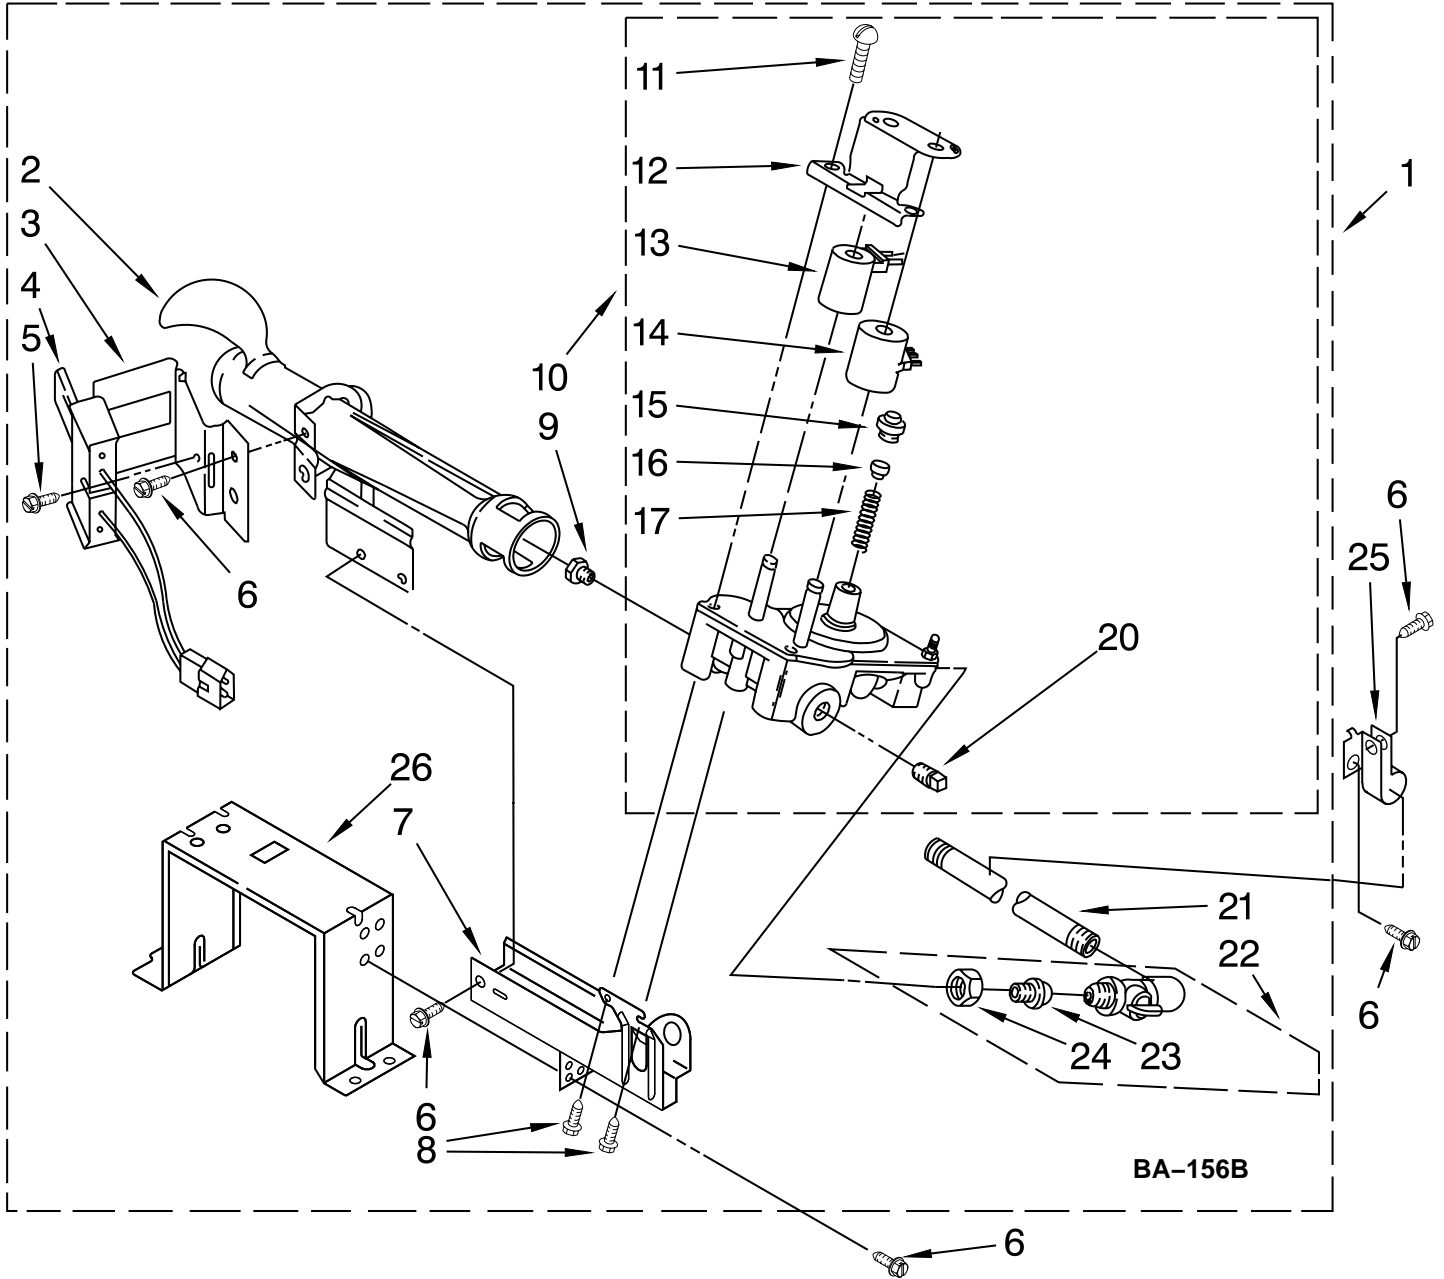

W10135231 BURNER ASSEMBLY

For Models: MLE20PDAZW0, MLG20PDAWW0, MLG20PRAWW0, MLE20PRAZW0

(White)

(White)

(White)

(White)

USE WITH TYPE 1 – NATURAL, TYPE 2 – MIXED,
AND TYPE 4 – LIQUEFIED PROPANE AND BUTANE GASES

FOR ORDERING INFORMATION REFER TO PARTS PRICE LIST

W10135231 BURNER ASSEMBLY

For Models: MLE20PDAZW0, MLG20PDAWW0, MLG20PRAWW0, MLE20PRAZW0

(White)

(White)

(White)

(White)

USE WITH TYPE 1 – NATURAL, TYPE 2 – MIXED,
AND TYPE 4 – LIQUEFIED PROPANE AND BUTANE GASES

Illus. No.	Part No.	DESCRIPTION
1	W10135231	Burner Assembly 60 Hz. (Type 1, 2 & 3) (White Rodgers)
2	688617	Tube, Burner
3	694298	Bracket, Ignitor
4	686590	Ignitor
5	3393909	Screw & Washer (8–32 x 5/8)
6	343641	Screw, 10–16 x 1/2
7	3389871	Base, Burner
8	3387057	Screw, 10–16 x 1/2
9		Orifice, Burner
	234870	Type 1
	234868	Type 2
10	W10141728	Valve, Gas 60 Hz. (Complete)
11	694421	Screw, 8–32 x 1/2
12	694538	Bracket, Coil
13	694540	Coil, 60 Hz. (2 Terminal) (Main)
14	694539	Coil, 60 Hz. (Split) (3 Terminal) (Pilot Position)
15	694424	Leak, Limiter
16	694423	Screw, Regulator Adjustment
17	694422	Spring, Regulator
20	239822	Plug, Pipe
21	W10110395	Pipe, Gas Supply
22	697441	Valve & Union Shut-Off
23	3393767	Pipe, Tail
24	233076	Nut, Compression
25	3387561	Clamp, Pipe
26	3389889	Bracket, Support

Following Parts Not Illustrated

W10436933 Conversion Kit
(Type 1 and 2)
to Type (4) L.P.G.

BA-156B

FOR ORDERING INFORMATION REFER TO PARTS PRICE LIST