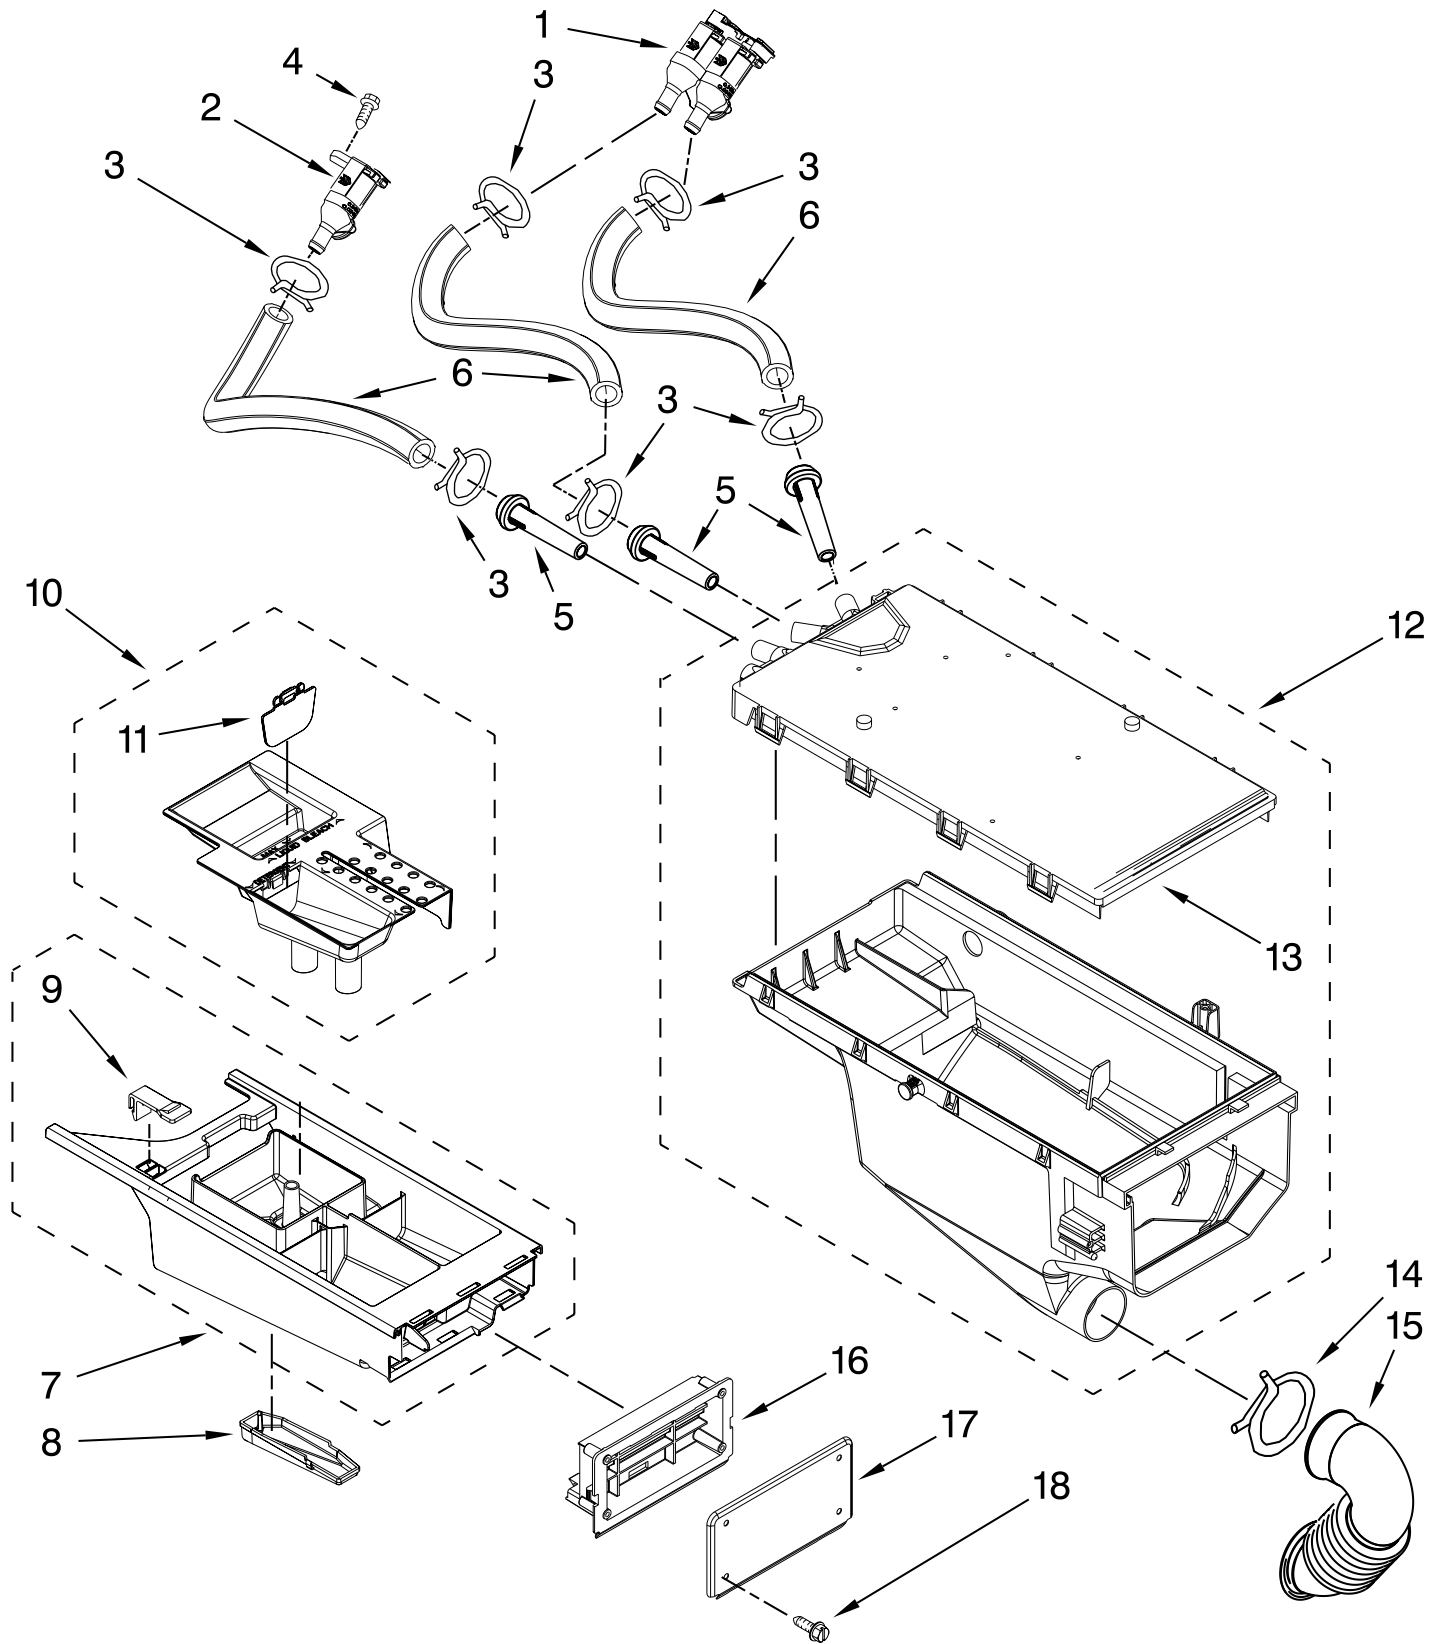

DISPENSER PARTS

For Models: MLE20PDAZW0, MLG20PDAWW0, MLG20PRAWW0, MLE20PRAZW0
(White) (White) (White) (White)

FOR ORDERING INFORMATION REFER TO PARTS PRICE LIST

DISPENSER PARTS

For Models: MLE20PDAZW0, MLG20PDAWW0, MLG20PRAWW0, MLE20PRAZW0
(White) (White) (White) (White)

Illus. No.	Part No.	DESCRIPTION
1	W10212596	Valve, Water Inlet (Double)
2	W10212598	Valve, Water Inlet (Single)
3	370450	Clamp, Hose
4	W10137456	Screw
5	8183181	Nozzle, Inlet
6	W10212611	Hose, Valve To Dispenser
7	W10376660	Drawer, Detergent
8	8540399	Cover, Detergent Drawer
9	W10198458	Tab, Drawer Release
10	W10407371	Siphon, Bleach/Softener
11	W10298953	Door, Living Hinge
12	W10212603	Dispenser, Outer Housing
13	W10212604	Plate, Distribution
14	8281276	Clamp, Hose
15	8540063	Hose, Dispenser To Tub
16	W10405607	Handle, Drawer
17	W10198450	Cover, Handle
18	W10137456	Screw, 8-18 x 1/2