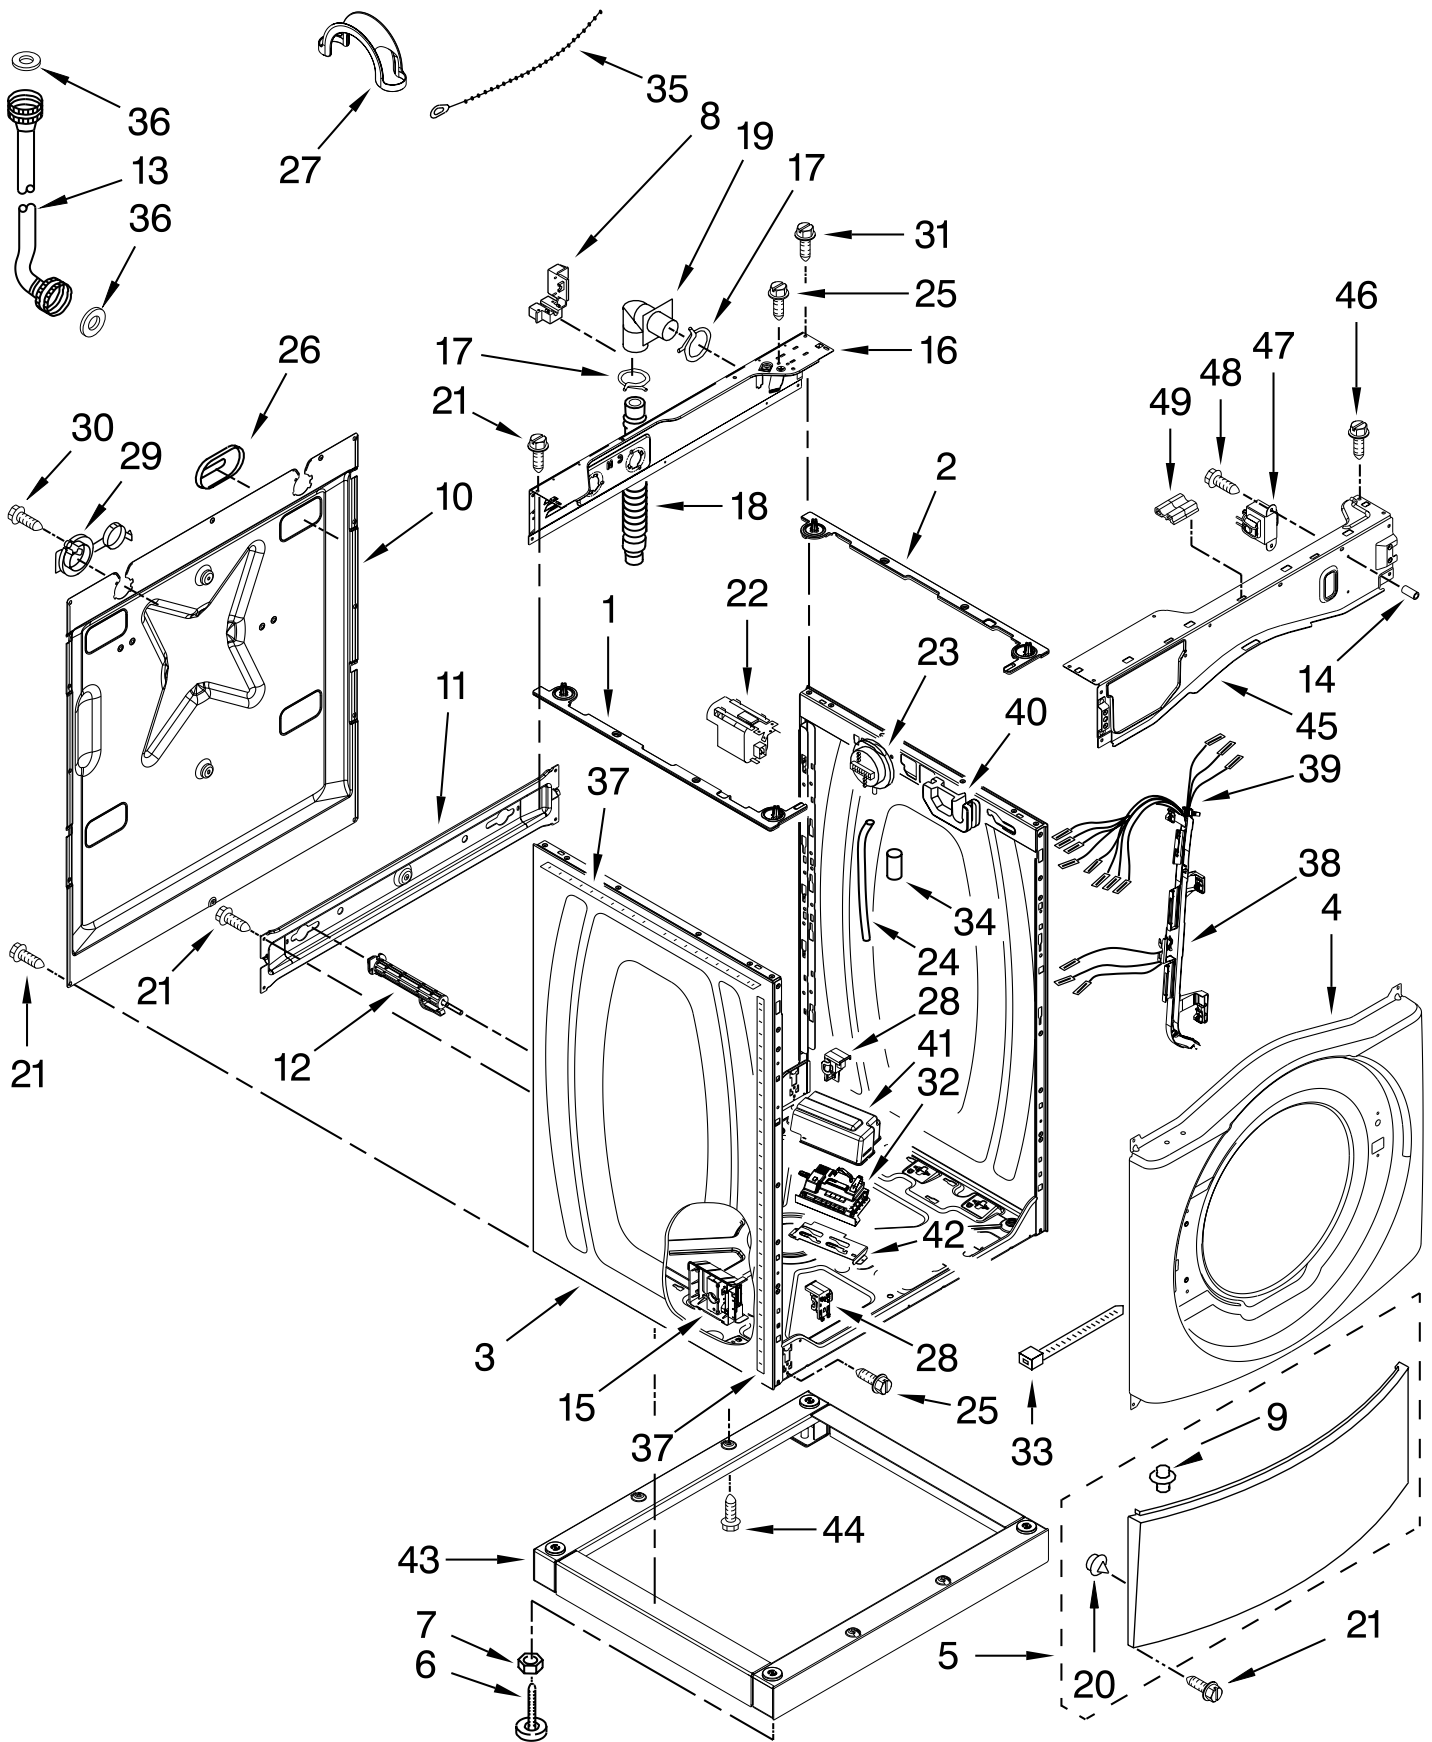

WASHER CABINET PARTS

For Models: MLE20PDAZW0, MLG20PDAWW0, MLG20PRAWW0, MLE20PRAZW0

(White)

(White)

(White)

(White)

FOR ORDERING INFORMATION REFER TO PARTS PRICE LIST

WASHER CABINET PARTS

For Models: MLE20PDAZW0, MLG20PDAWW0, MLG20PRAWW0, MLE20PRAZW0

(White)

(White)

(White)

(White)

Illus. No.	Part No.	DESCRIPTION	Illus. No.	Part No.	DESCRIPTION	Illus. No.	Part No.	DESCRIPTION
1	W10405229	Rail–Spacer, Left	22	W10339736	Filter, Interference	39	W10330830	Harness, Main Wiring
2	W10405223	Rail–Spacer, Right						Includes Item 38
3	W10225458	Cabinet	23	W10292407	Switch, Pressure			And The Following
4	W10306505	Panel, Front	24	8540294	Hose, Pressure Switch			Cable Sets:
5	8540813	Toe Panel						(Not Illustrated)
6	W10245373	Foot, Leveling	25	8540479	Screw, Grounding	W10342200		CCU To Cold Fill
7	3359452	Nut, Lock	26	8540268	Cover, Transport			Valve (4 Pole)
8	W10110676	Strain Relief, Power Cord	27	8577378	U–Bend, Drain Hose	W10342201		CCU To Hot Fill
9	8518891	Rivet	28	W10085220	Microswitch			Valve (2 Pole)
10	W10258342	Panel, Rear	29	8540728	Sleeve, Cord Support	W10342210		CCU To MCU – Power
11	W10189659	Brace, Transport						(2 Pole)
12	W10251449	Bolt, Shipping	30	8540727	Screw, 3 x 8 mm	W10342214		CCU TO MCU–Serial
13		Hose, Water Inlet	31	8540329	Screw			Communication
	W10194208	Cold Water	32	W10382867	Microcomputer, Machine Control			(3 Pole)
	8571378	Hot Water				W10342208		Door Lock – Power
14	W10018050	CAPLUG	33	3429563	Cable Tie	40	8540643	Bracket, Spring
15	W10384849	Motor Control Unit	34	2161302	Sleeve, Pressure Switch Hose	41	W10405233	Cover, CCU
16	W10244560	Brace, Rear				42	W10198280	Bracket, CCU
17	356138	Clamp, Hose	35	3347868	Cable Tie	43	W10103350	Pedestal, Commercial
18	W10106460	Hose, Drain–Outer	36	3976300	Washer, Water Inlet Hose	44	3400111	Screw, 12–14 x 5/8
19	W10003260	Connector, Hose Outlet				45	W10294428	Bracket, Console
20	238614	Bumper	37	8318396	Seal, Foam–IEC	46	W10015090	Screw, 8–18 x 5/8
21	W10015090	Screw, 8–18 x 5/8	38	W10168546	Harness Channel, Side Front	47	W10198388	Transformer, 120 To 22.5 VAC
						48	8540329	Screw, 8–18 x 7/16
						49	W10198373	Retainer–Base