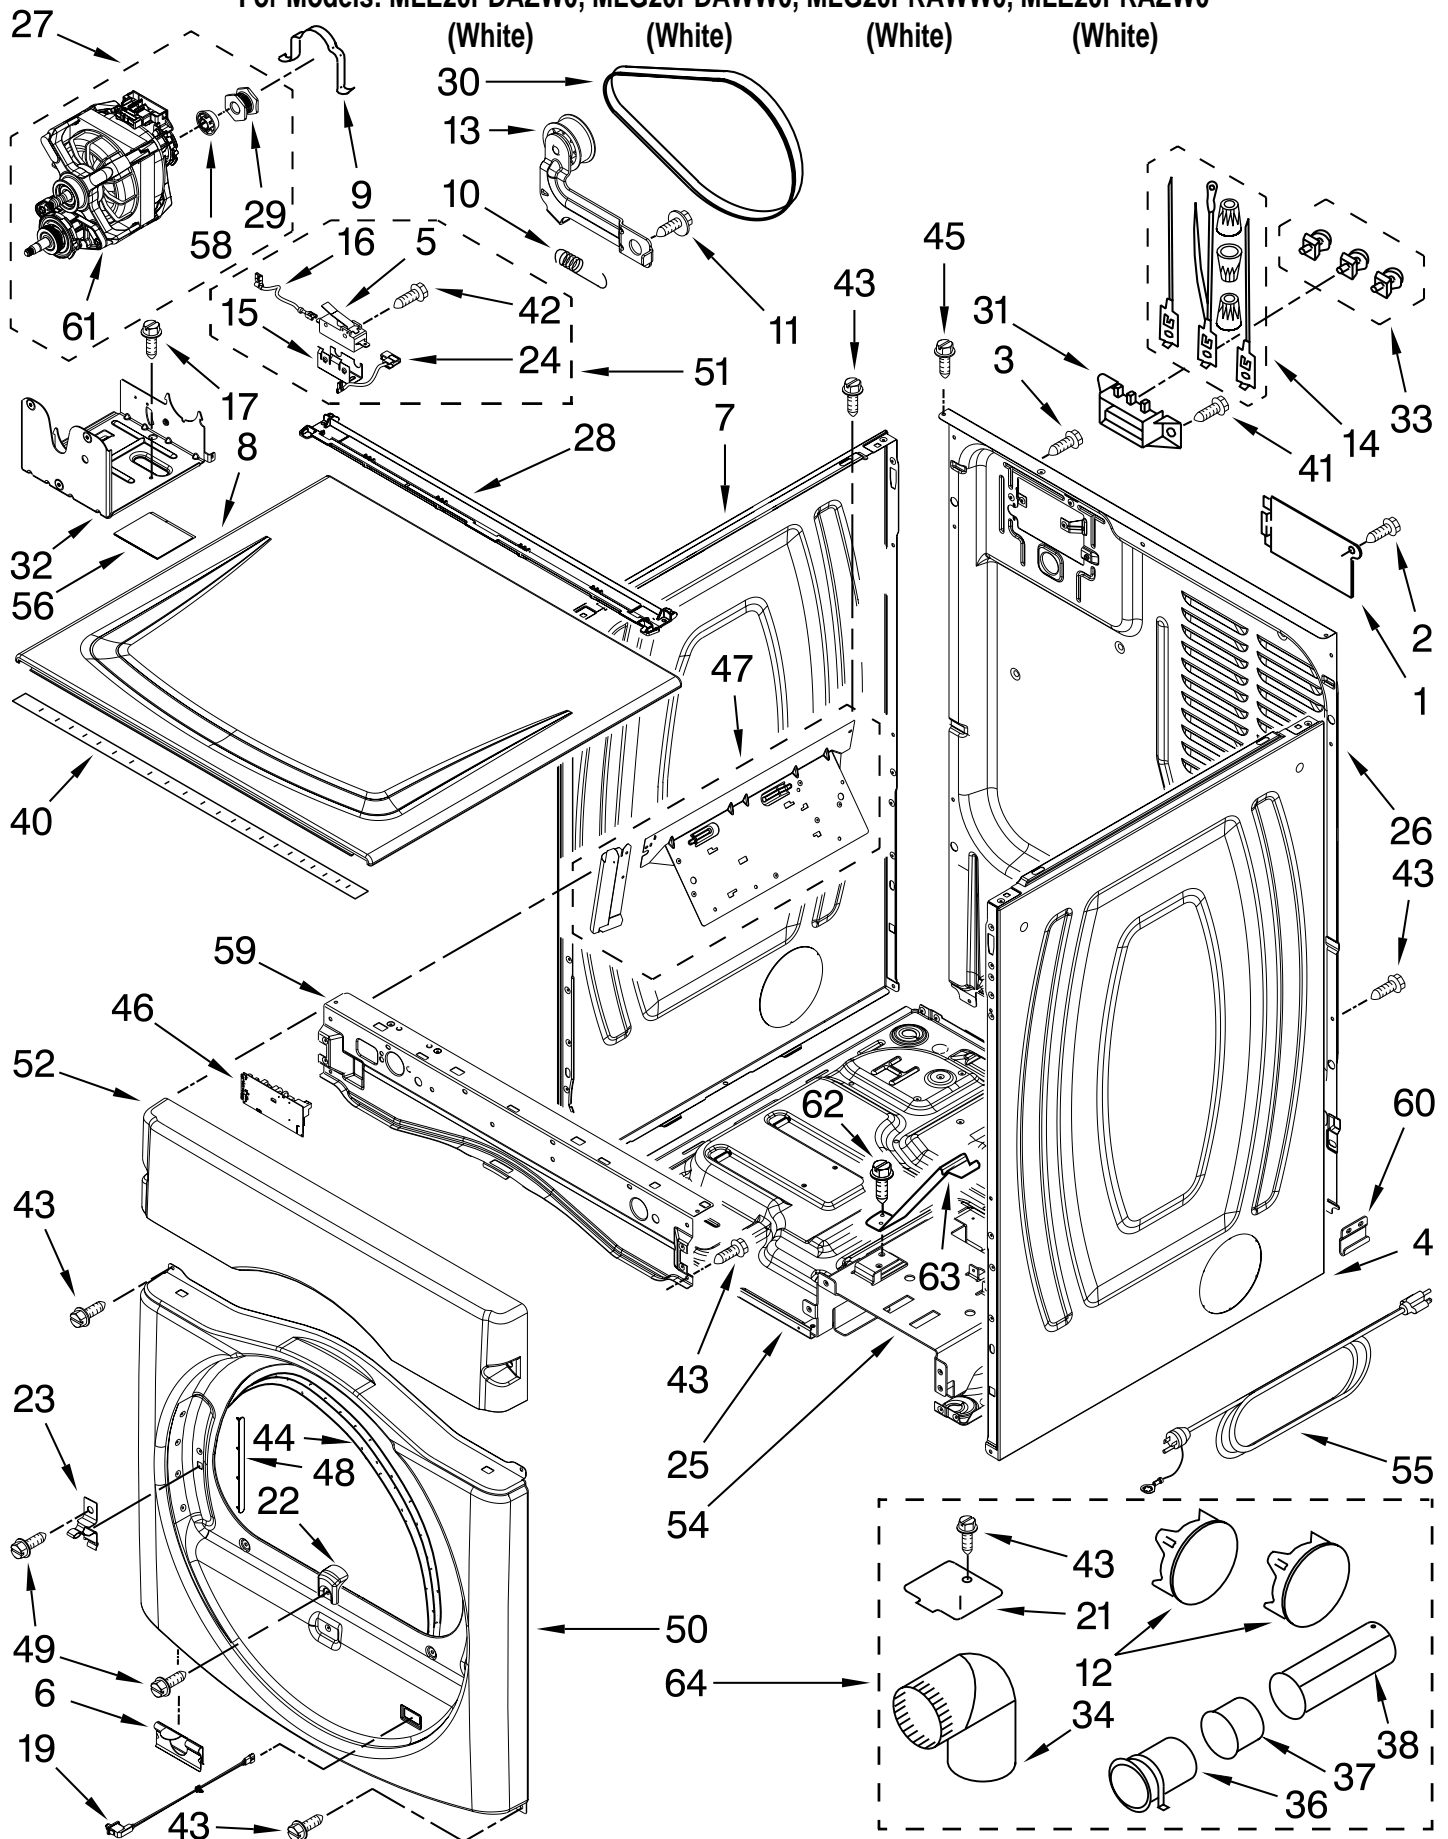

DRYER CABINET PARTS

For Models: MLE20PDAZW0, MLG20PDAWW0, MLG20PRAWW0, MLE20PRAZW0

(White) (White) (White) (White)

FOR ORDERING INFORMATION REFER TO PARTS PRICE LIST

DRYER CABINET PARTS

For Models: MLE20PDAZW0, MLG20PDAWW0, MLG20PRAWW0, MLE20PRAZW0

(White)

(White)

(White)

(White)

Illus. No.	Part No.	DESCRIPTION	Illus. No.	Part No.	DESCRIPTION	Illus. No.	Part No.	DESCRIPTION
1	W10286180	Cover, Terminal Block	25		Base, Cabinet	48	8565043	Plug, Strip Front Panel
2	3390814	Screw, 8-18 x 3/8		8565046	PR (Card Reader)	49	3357011	Screw, 10-16 x 1/2
3	8533974	Screw Ground		W10198309	PD (Coin Drop)	50	W10117421	Front Panel
4	8565048	Panel, Side (R.H.)	26	8565059	Panel, Rear			(Includes Illus. 44)
5	8564010	Switch, Broken Belt	27	W10139766	Motor Assembly 60 HZ.	51	W10155571	Switch, Assembly
6	8519459	Clip, Toe Panel	28	W10266747	Dryer-Water, Channel	52	W10198215	Enclosure, CCU Assembly
7	8565054	Panel, Side (L.H.)	29	3394341	Pulley	54	W10133261	Vault Switch, Bracket
8	8563730	Top	30	W10131172	Belt, Drive	55	3401401	Power Cord
9	660658	Clamp, Motor	31	3397659	Block, Terminal	56	W10212660	Sound Pad, Motor
10	3387374	Spring, Idler	32	W10135695	Bracket, Motor	58	3393657	Belt Restrainer
11	3389420	Retainer, Idler	33	279393	Terminal Block Screw Kit (For Terminal Block	59	8565237	Bracket, Console
12	697750	Plug, Multivent			4" - 90° Elbow	60	W10198377	Bracket-Stack
13	W10344192	Idler Assembly	34	49026		61	3405160	Belt, Poly V
14	279318	Terminal, Brass & Tinned (3) (Includes Item. 33)	36	8563747	Exhaust Pipe & Bracket	62	693995	Screw, 8-18 x 3/8
15	8564011	Bracket, Switch	37	8563750	Exhaust Pipe (Short)	63	W10198376	Bracket, Burner
16	W10167613	Wire, Belt Switch	38	8563749	Exhaust Pipe (Long)	Optional Parts Not Included		
17	343641	Screw, 8-18 x 1/2	40	8318396	Seal-Foam (IEC)	Dryer Exhaust Kit		
19	W10128087	Assembly, Door Switch	41	8533971	Screw, 8-18 x 5/16	(For Side & Bottom Venting)		
21	8066115	Cover-Plate	42	W10002600	Screw, 6-20 x 1.00			
22	8580015	Ramp, Door	43	3390647	Screw, 8-18 x 1/2			
23	8565122	Strike, Door	44	3387242	Seal, Front Panel			
24	8539892	Wire-Motor To-Belt-Switch	45	3393008	Screw, 10-16 x 1/2			
			46	W10376685	Control Board	64	279818	White
			47	8563727	Control Bracket