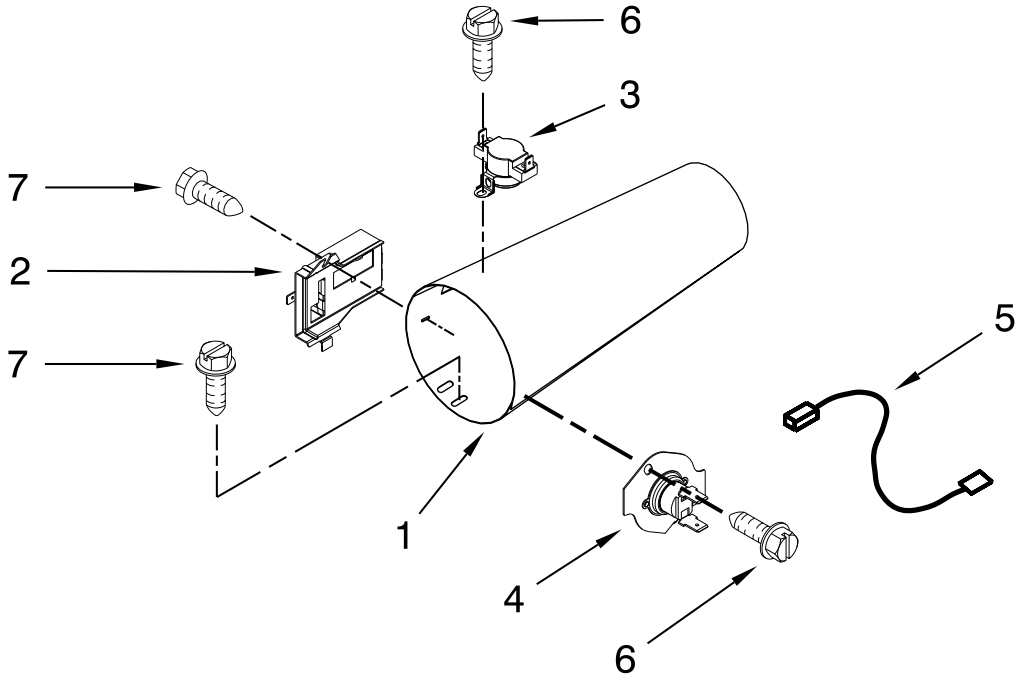

DRYER HEATING PARTS – GAS

For Models: MLE20PDAZW0, MLG20PDAWW0, MLG20PRAWW0, MLE20PRAZW0
(White) (White) (White) (White)

Illus. No.	Part No.	DESCRIPTION
1	8573824	Funnel-Burner
2	338906	Radiant Sensor
3	3391912	Thermostat, High Limit
4	8573713	Thermal Cut-Off (Includes item #3)
5	3401707	Jumper TCO, High Limit
6	90767	Screw, 8-18 x 3/8
7	3390647	Screw, 8-18 x 1/2