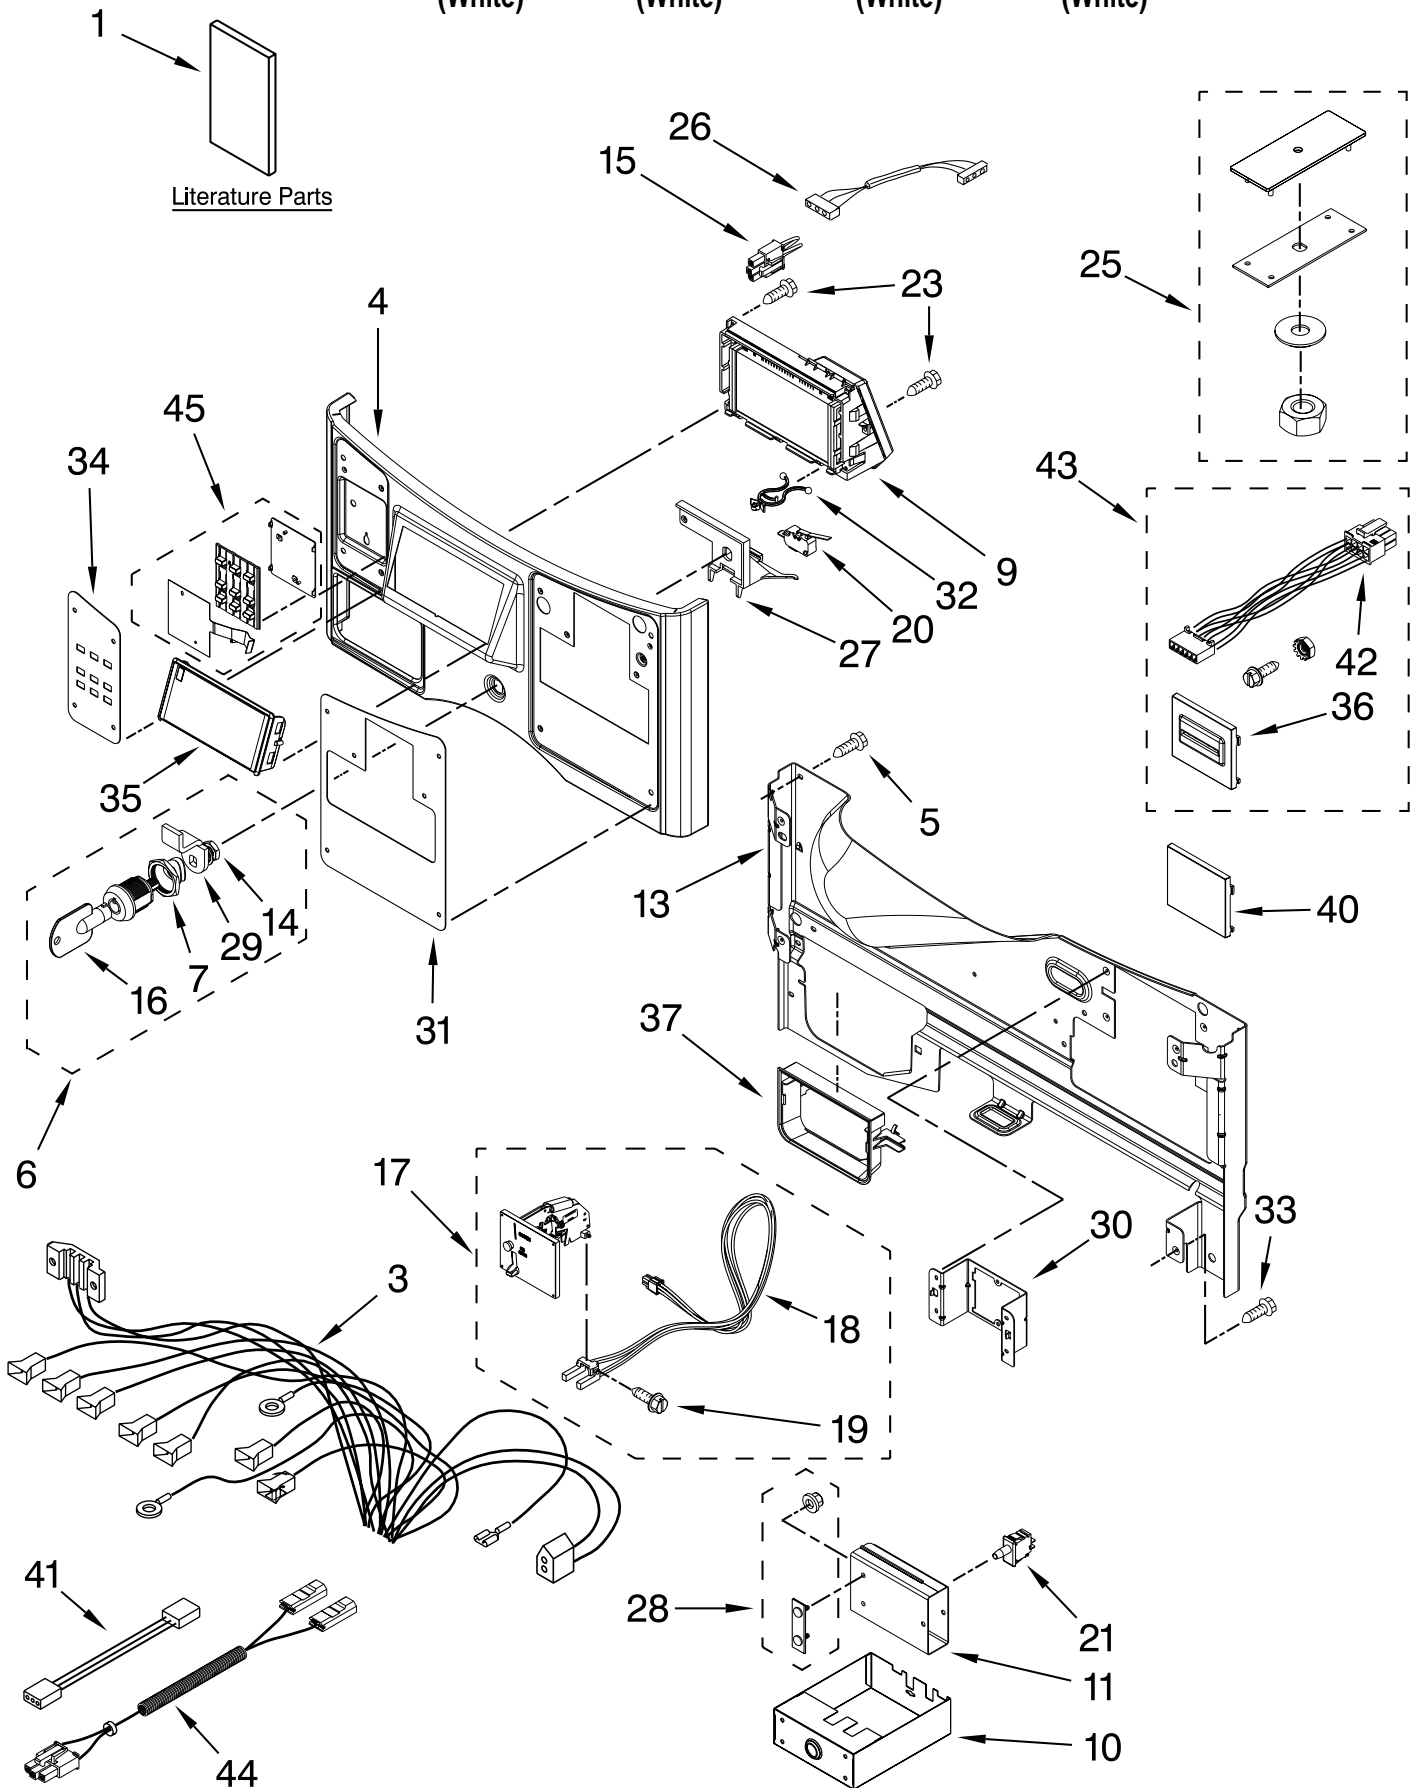

CONTROL PANEL PARTS

For Models: MLE20PDAZW0, MLG20PDAWW0, MLG20PRAWW0, MLE20PRAZW0
(White) (White) (White) (White)

FOR ORDERING INFORMATION REFER TO PARTS PRICE LIST