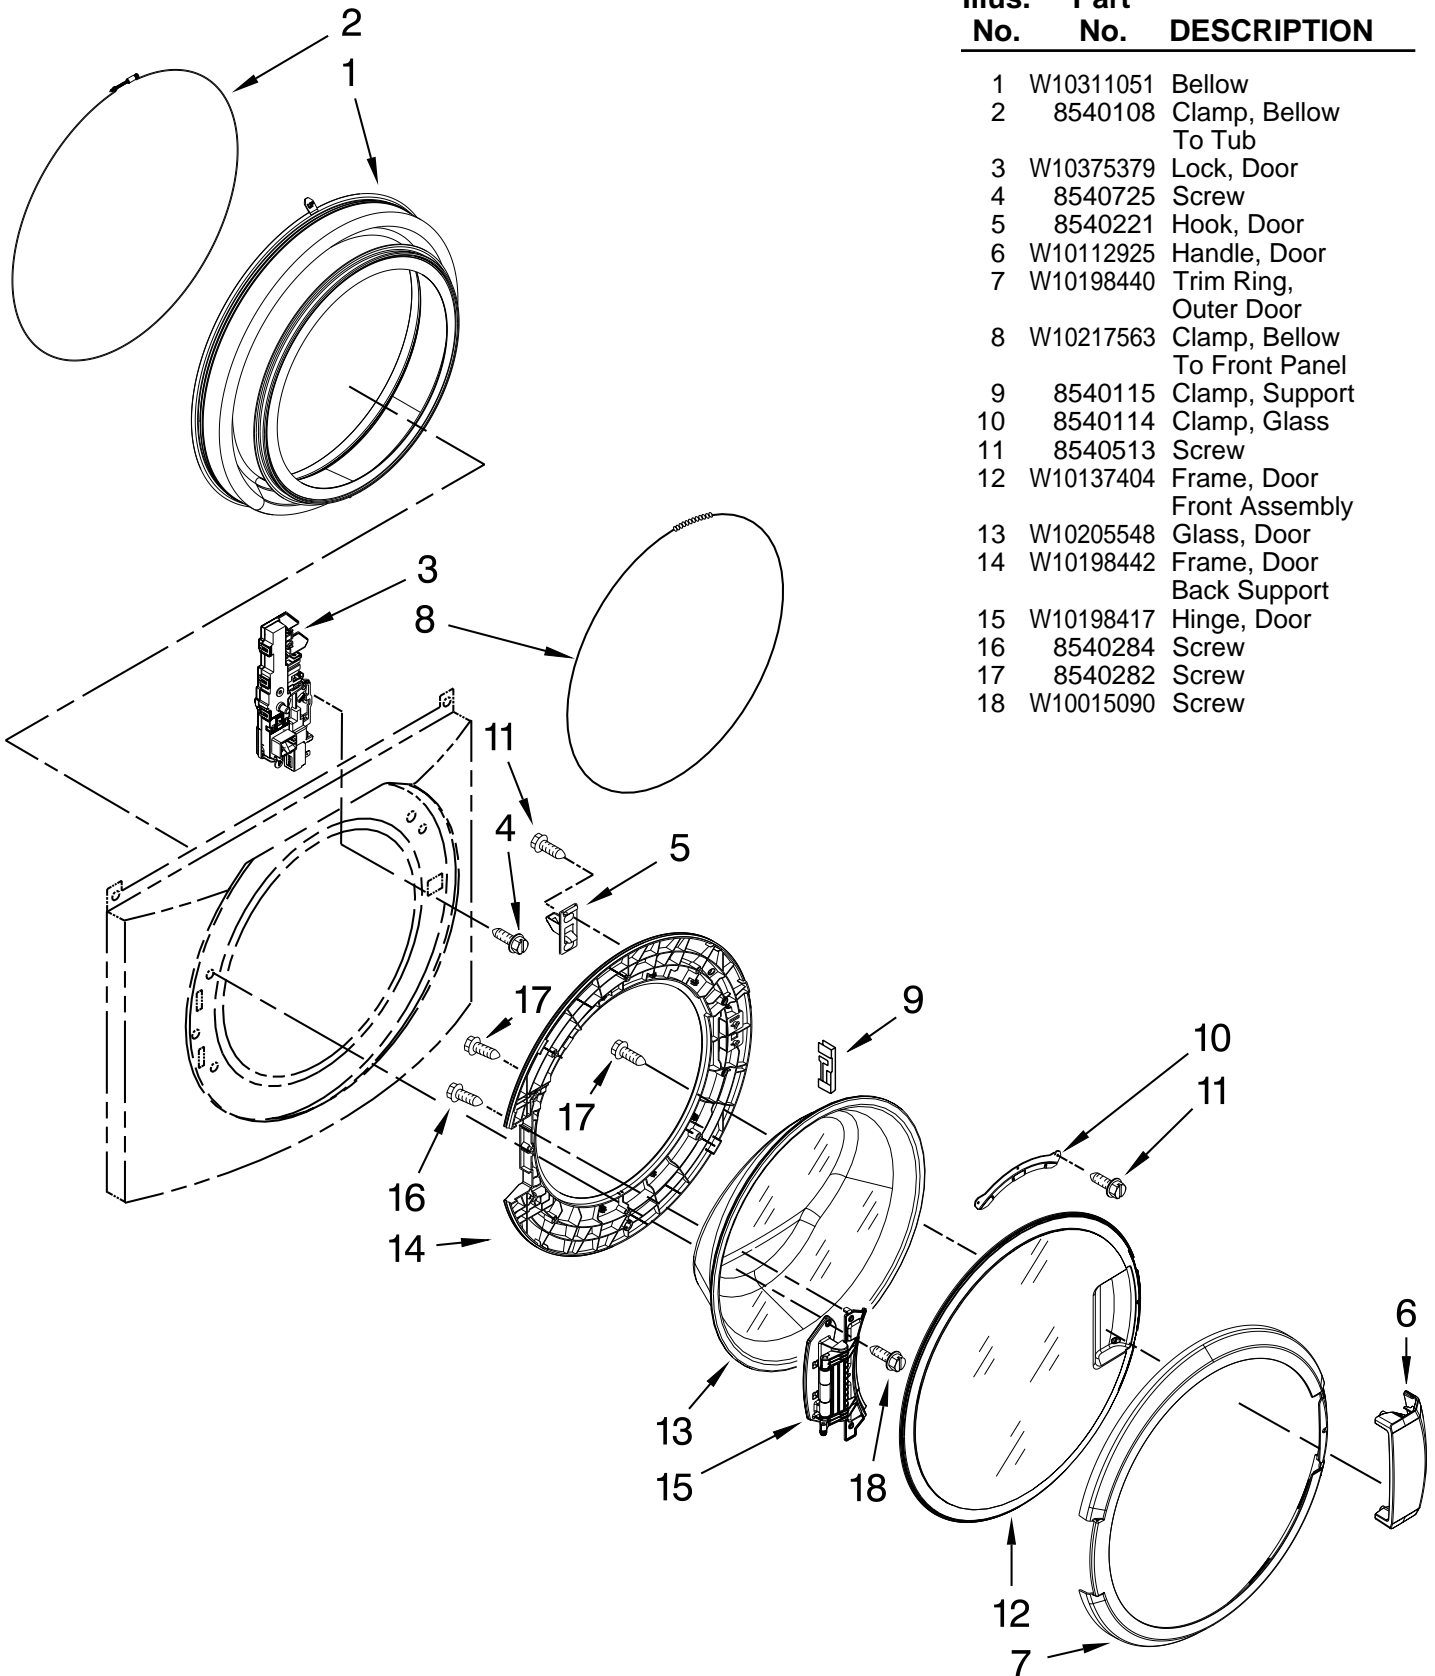

# WASHER DOOR PARTS

For Models: MLE20PDAZW0, MLG20PDAWW0, MLG20PRAWW0, MLE20PRAZW0

(White)

(White)

(White)

(White)

Illus. No.	Part No.	DESCRIPTION
1	W10311051	Bellow
2	8540108	Clamp, Bellow To Tub
3	W10375379	Lock, Door
4	8540725	Screw
5	8540221	Hook, Door
6	W10112925	Handle, Door
7	W10198440	Trim Ring, Outer Door
8	W10217563	Clamp, Bellow To Front Panel
9	8540115	Clamp, Support
10	8540114	Clamp, Glass
11	8540513	Screw
12	W10137404	Frame, Door Front Assembly
13	W10205548	Glass, Door
14	W10198442	Frame, Door Back Support
15	W10198417	Hinge, Door
16	8540284	Screw
17	8540282	Screw
18	W10015090	Screw