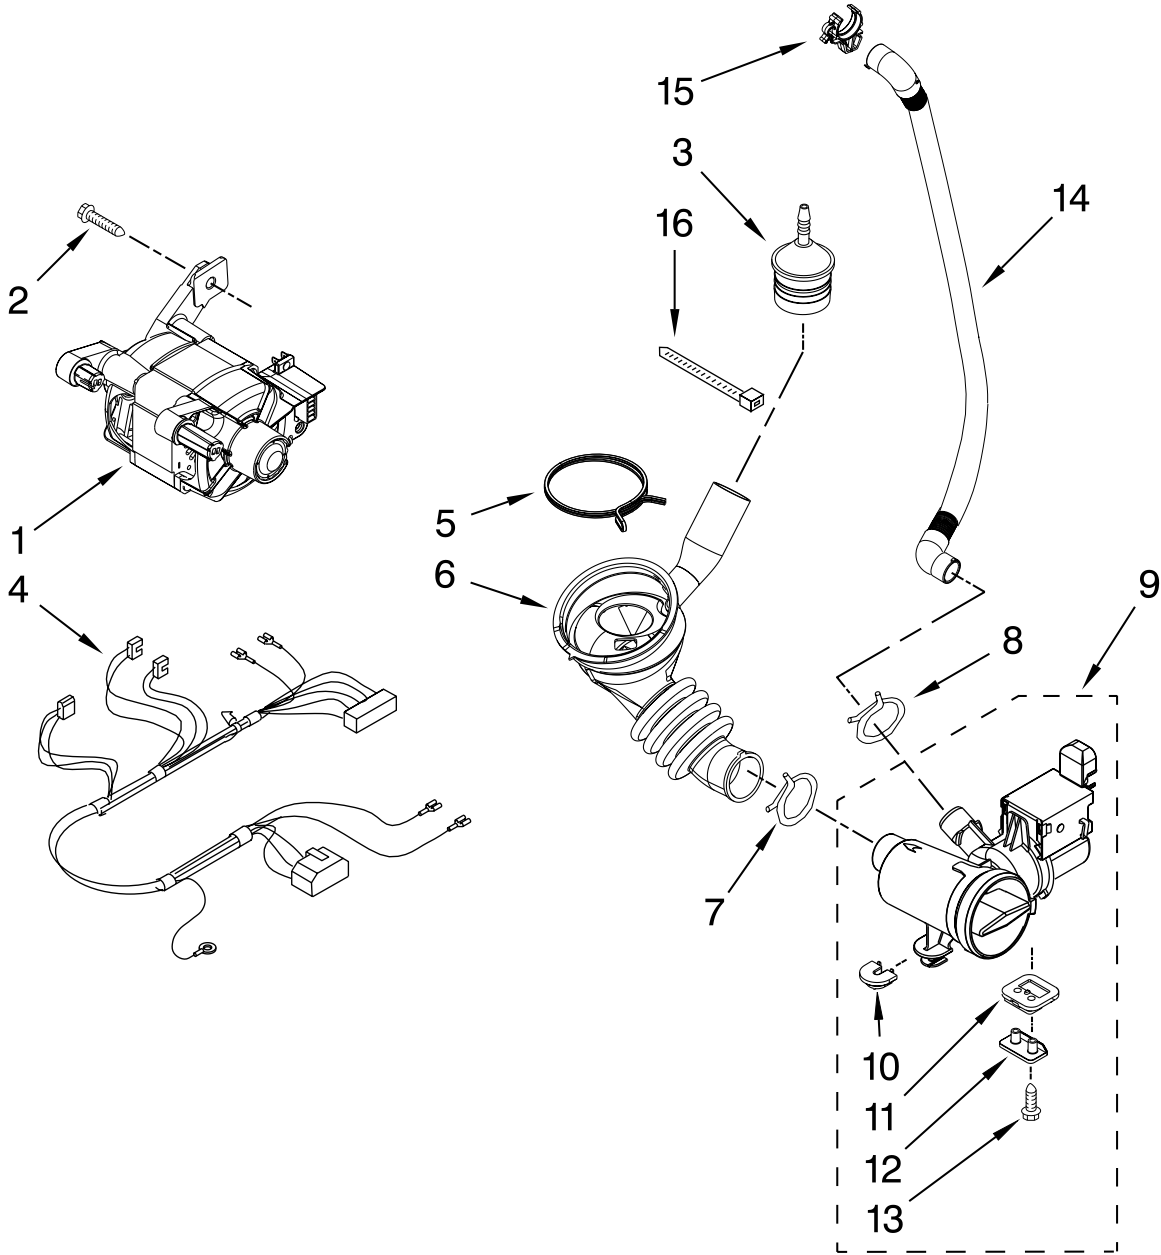

PUMP AND MOTOR PARTS

For Models: MLE20PDAZW0, MLG20PDAWW0, MLG20PRAWW0, MLE20PRAZW0
(White) (White) (White) (White)

Illus. No.	Part No.	DESCRIPTION
1	W10171927	Motor, Drive
2	8540134	Bolt, Motor
3	W10405608	Air Trap (Includes Item 18)
4	W10201879	Harness, Motor
5	8181734	Clamp
6	8540012	Hose, Tub to Pump

Illus. No.	Part No.	DESCRIPTION
7	370448	Clamp, Hose
8	356138	Clamp, Drain Hose
9	W10130913	Pump (Complete)
10	W10034820	Foot, Rubber (Slider)
11	W10034830	Foot, Rubber (Lock)

Illus. No.	Part No.	DESCRIPTION
12	8540033	Cap, Lock Foot
13	8533964	Screw, 10-16 x 1.25
14	W10272563	Hose, Drain- Inner
15	W10003290	Retainer, Drain Hose
16	2262071	Cable Tie

FOR ORDERING INFORMATION REFER TO PARTS PRICE LIST