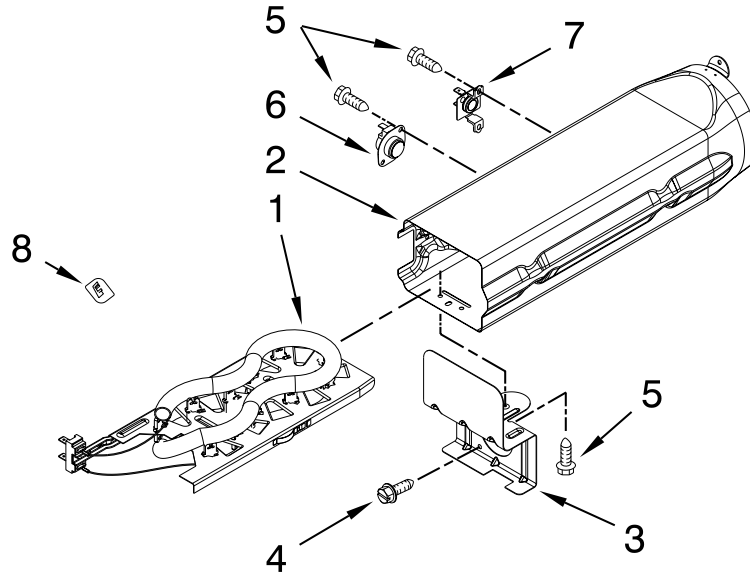

DRYER HEATING PARTS – ELECTRIC

For Models: MLE20PNBGW0, MLE20PDBGW0, MLG20PDBGW0
(White) (White) (White)

Illus. No.	Part No.	DESCRIPTION
1	3387749	Heater Element
2	3392537	Heater Box,
3		Bracket, Heater Box
	W10119253	MLE20PNBGW0
	W10198340	MLE20PDBGW0
4	693995	Screw, 8-18 x 3/8
5	90767	Screw, 8-18 x 3/8
6	W10168175	Thermostat, High-Limit 250/170-NC
7	W10141623	Thermal Cut-Off (Includes Item 6)
8	W10167627	Thermal Limiter

FOR ORDERING INFORMATION REFER TO PARTS PRICE LIST