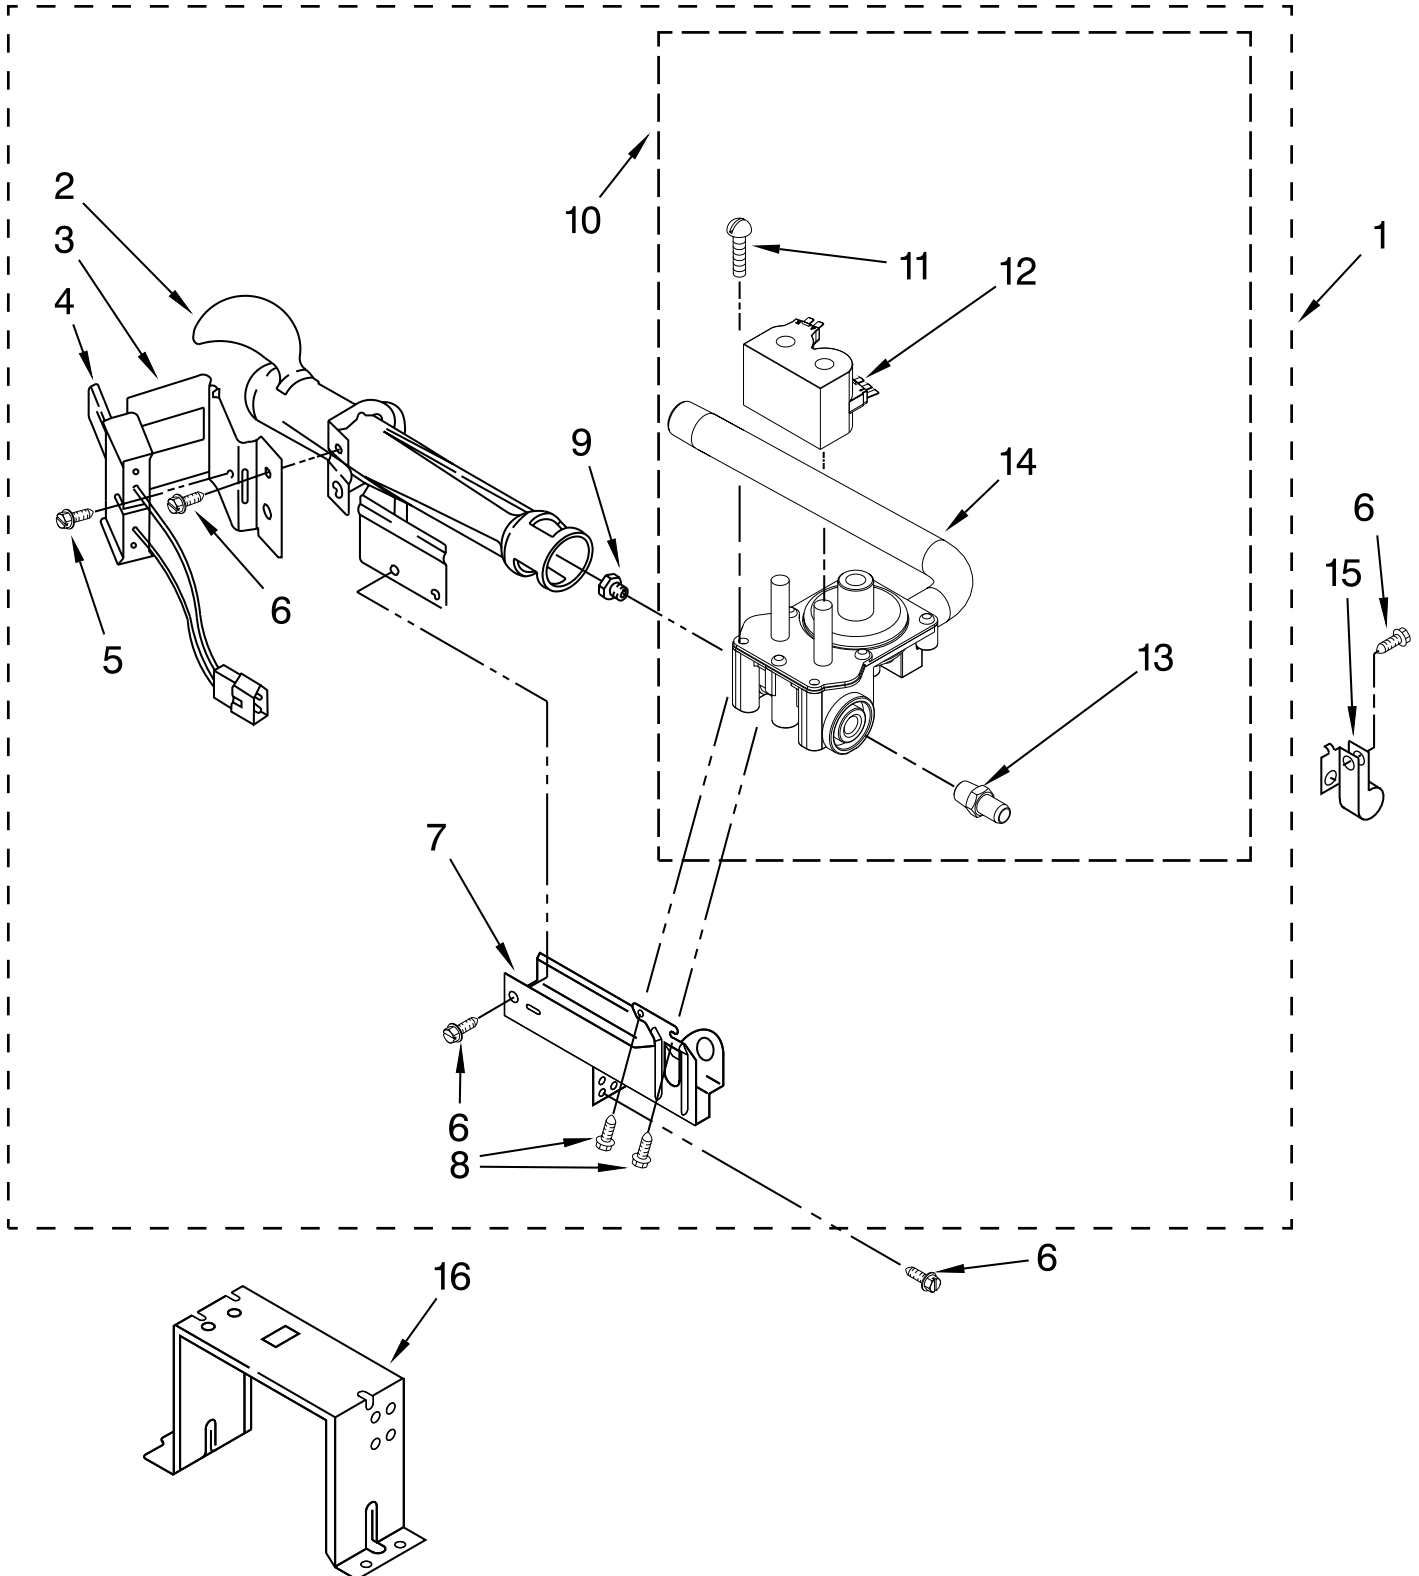

BURNER ASSEMBLY

For Models: MLE20PNBGW0, MLE20PDBGW0, MLG20PDBGW0
(White) (White) (White)

USE WITH TYPE 1 – NATURAL, TYPE 2 – MIXED,
AND TYPE 4 – LIQUEFIED PROPANE AND BUTANE GASES

FOR ORDERING INFORMATION REFER TO PARTS PRICE LIST

BURNER ASSEMBLY

For Models: MLE20PNBGW0, MLE20PDBGW0, MLG20PDBGW0
(White) (White) (White)

USE WITH TYPE 1 – NATURAL, TYPE 2 – MIXED,
AND TYPE 4 – LIQUEFIED PROPANE AND BUTANE GASES

Illus. No.	Part No.	DESCRIPTION
1	W10469829	Burner Assembly 60 Hz. (Type 1, 2 & 3) (Copreci)
2	688617	Tube, Burner
3	694298	Bracket, Ignitor
4	686590	Ignitor
5	3393909	Screw & Washer (8–32 x 5/8)
6	343641	Screw, 10–16 x 1/2
7	3389871	Base, Burner
8	3387057	Screw, 10–16 x 1/2
9		Orifice, Burner
	234660	Type 1
	234868	Type 2
10	W10304603	Valve, Gas 60 Hz. (Complete)
11	326049536	Screw, Coil
12	W10340251	Coil, 50 Hz.
13	W10304608	Tap, Pressure
14	W10097610	Pipe, Gas Supply
15	3387561	Clamp, Pipe
16	3389889	Bracket, Support

Following Parts Not Illustrated

W10233219 Conversion Kit
(Type 1 and 2)
to Type (4) L.P.G.