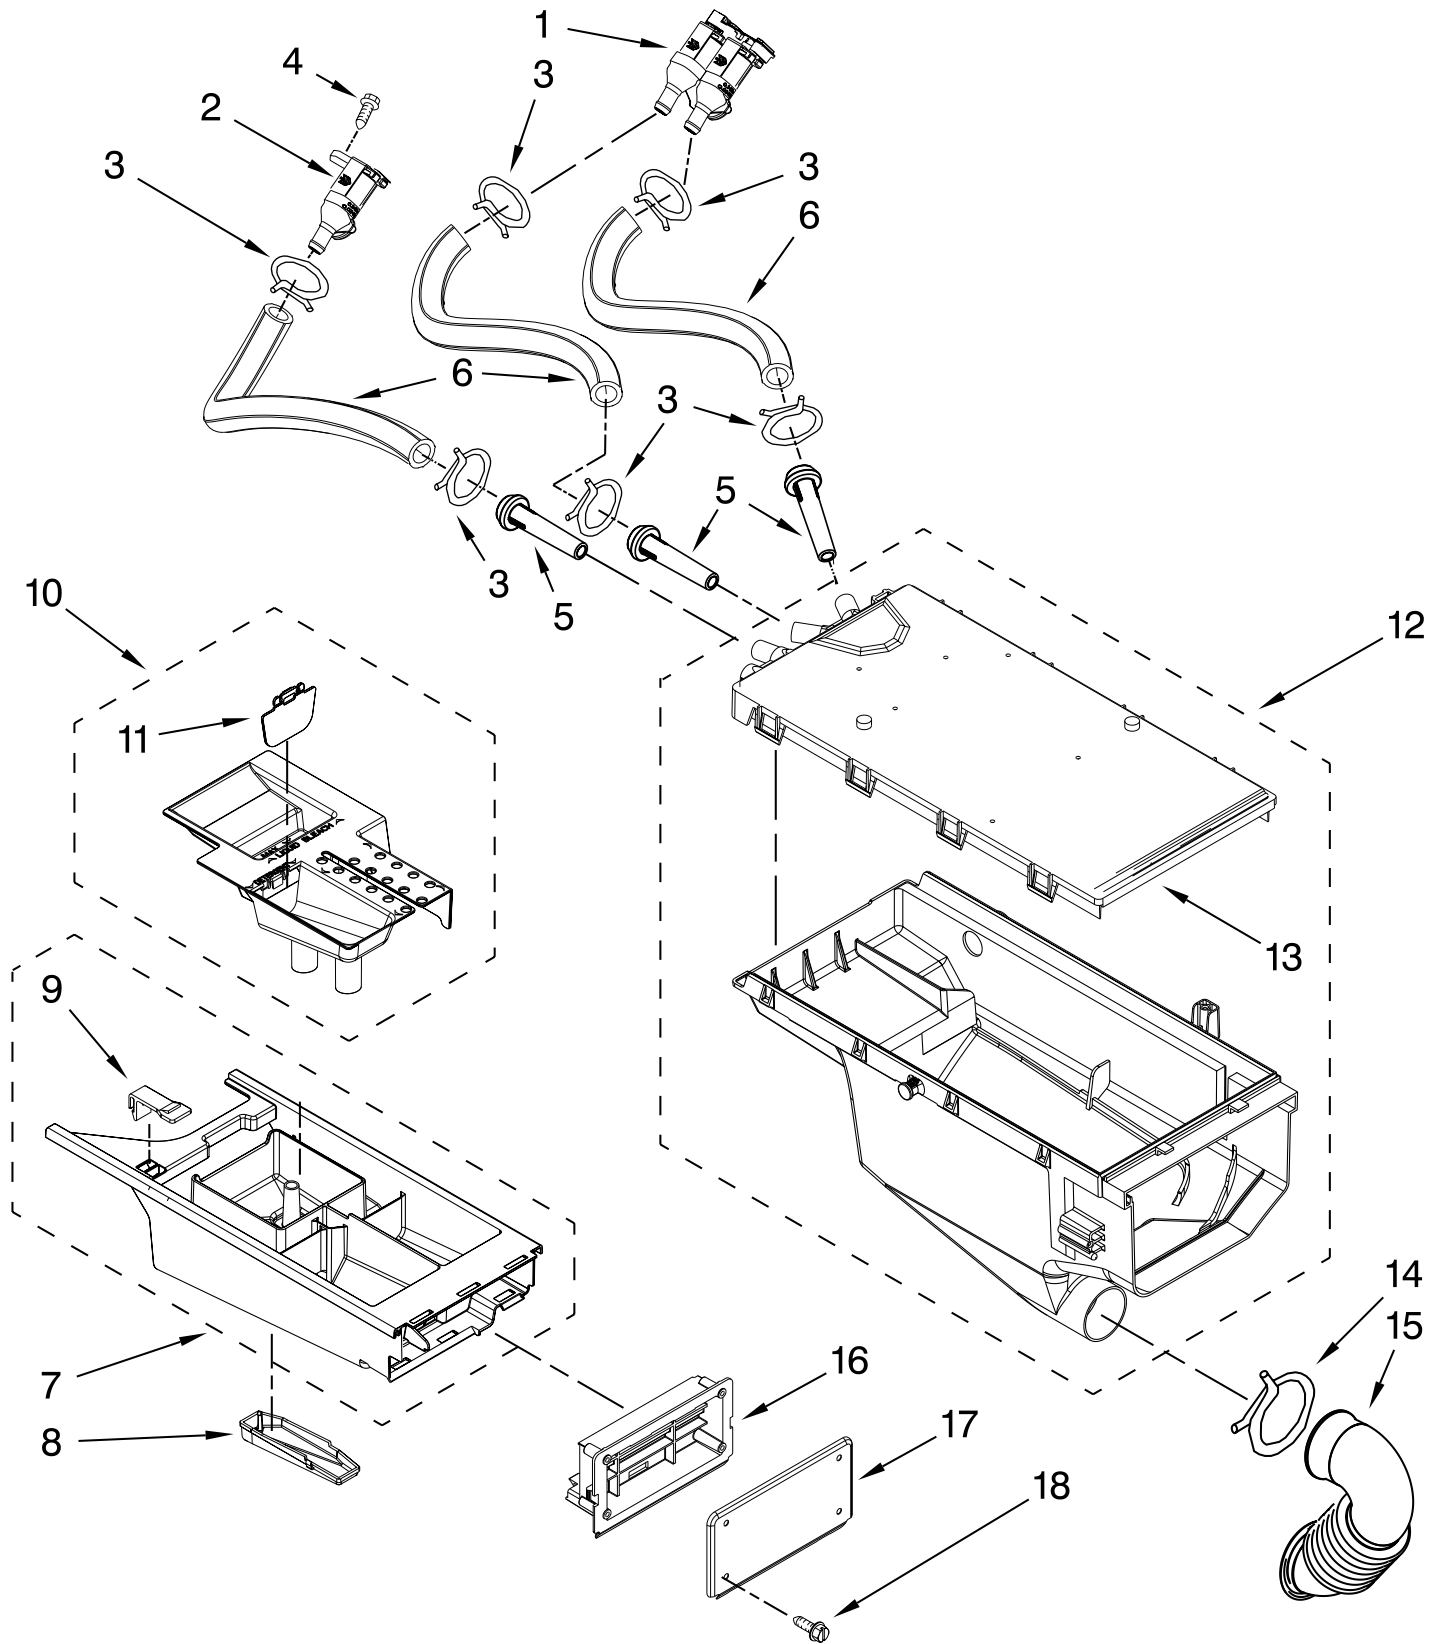

DISPENSER PARTS

For Models: MLE20PNBGW0, MLE20PDBGW0, MLG20PDBGW0
(White) (White) (White)

FOR ORDERING INFORMATION REFER TO PARTS PRICE LIST

DISPENSER PARTS

For Models: MLE20PNBGW0, MLE20PDBGW0, MLG20PDBGW0
(White) (White) (White)

Illus. No.	Part No.	DESCRIPTION
1	W10316929	Valve, Water Inlet (Double)
2	W10316932	Valve, Water Inlet (Single)
3	W10096852	Clamp, Hose
4	W10137456	Screw
5	8183181	Nozzle, Inlet
6	W10212611	Hose, Valve To Dispenser
7	W10376660	Drawer, Detergent
8	8540399	Cover, Detergent Drawer
9	W10198458	Tab, Drawer Release
10	W10407371	Siphon, Bleach/Softener
11	W10298953	Door, Living Hinge
12	W10212603	Dispenser, Outer Housing
13	W10212604	Plate, Distribution
14	W10273032	Clamp, Hose
15	8540063	Hose, Dispenser To Tub
16	W10405607	Handle, Drawer
17	W10198450	Cover, Handle
18	W10137456	Screw, 8-18 x 1/2