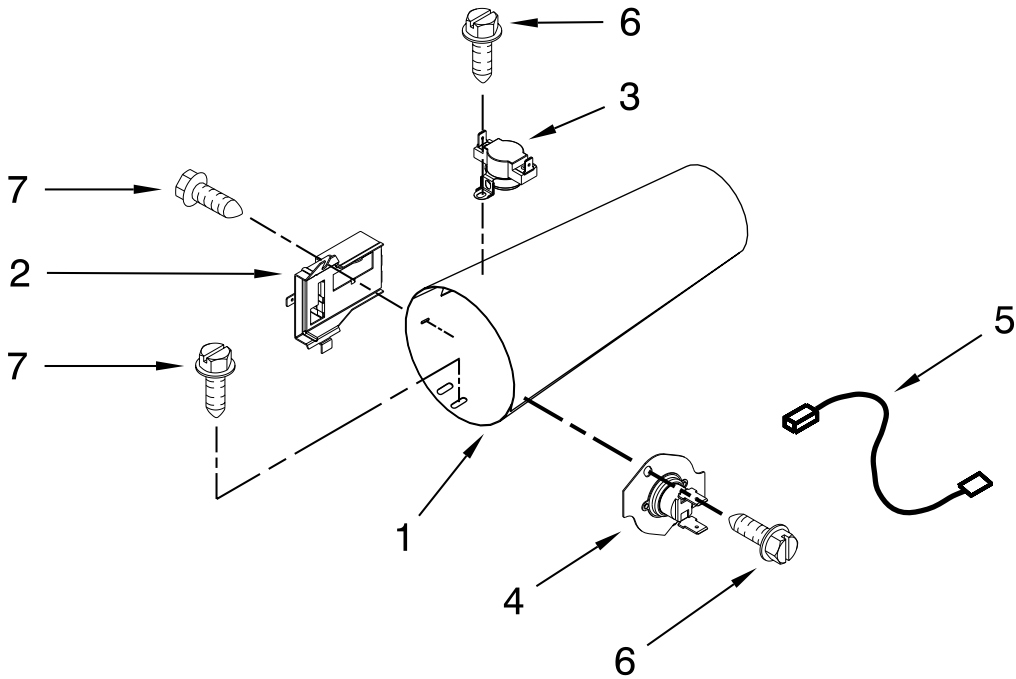

DRYER HEATING PARTS – GAS

For Models: MLE20PNBGW0, MLE20PDBGW0, MLG20PDBGW0
(White) (White) (White)

Illus. No.	Part No.	DESCRIPTION
1	8573824	Funnel-Burner
2	338906	Radiant Sensor
3		Thermostat, High Limit
	W10206703	
4	W10181549	Thermal Cut-Off (Includes Item #3)
5	3401707	Jumper TCO, High Limit
6	90767	Screw, 8-18 x 3/8
7	3390647	Screw, 8-18 x 1/2