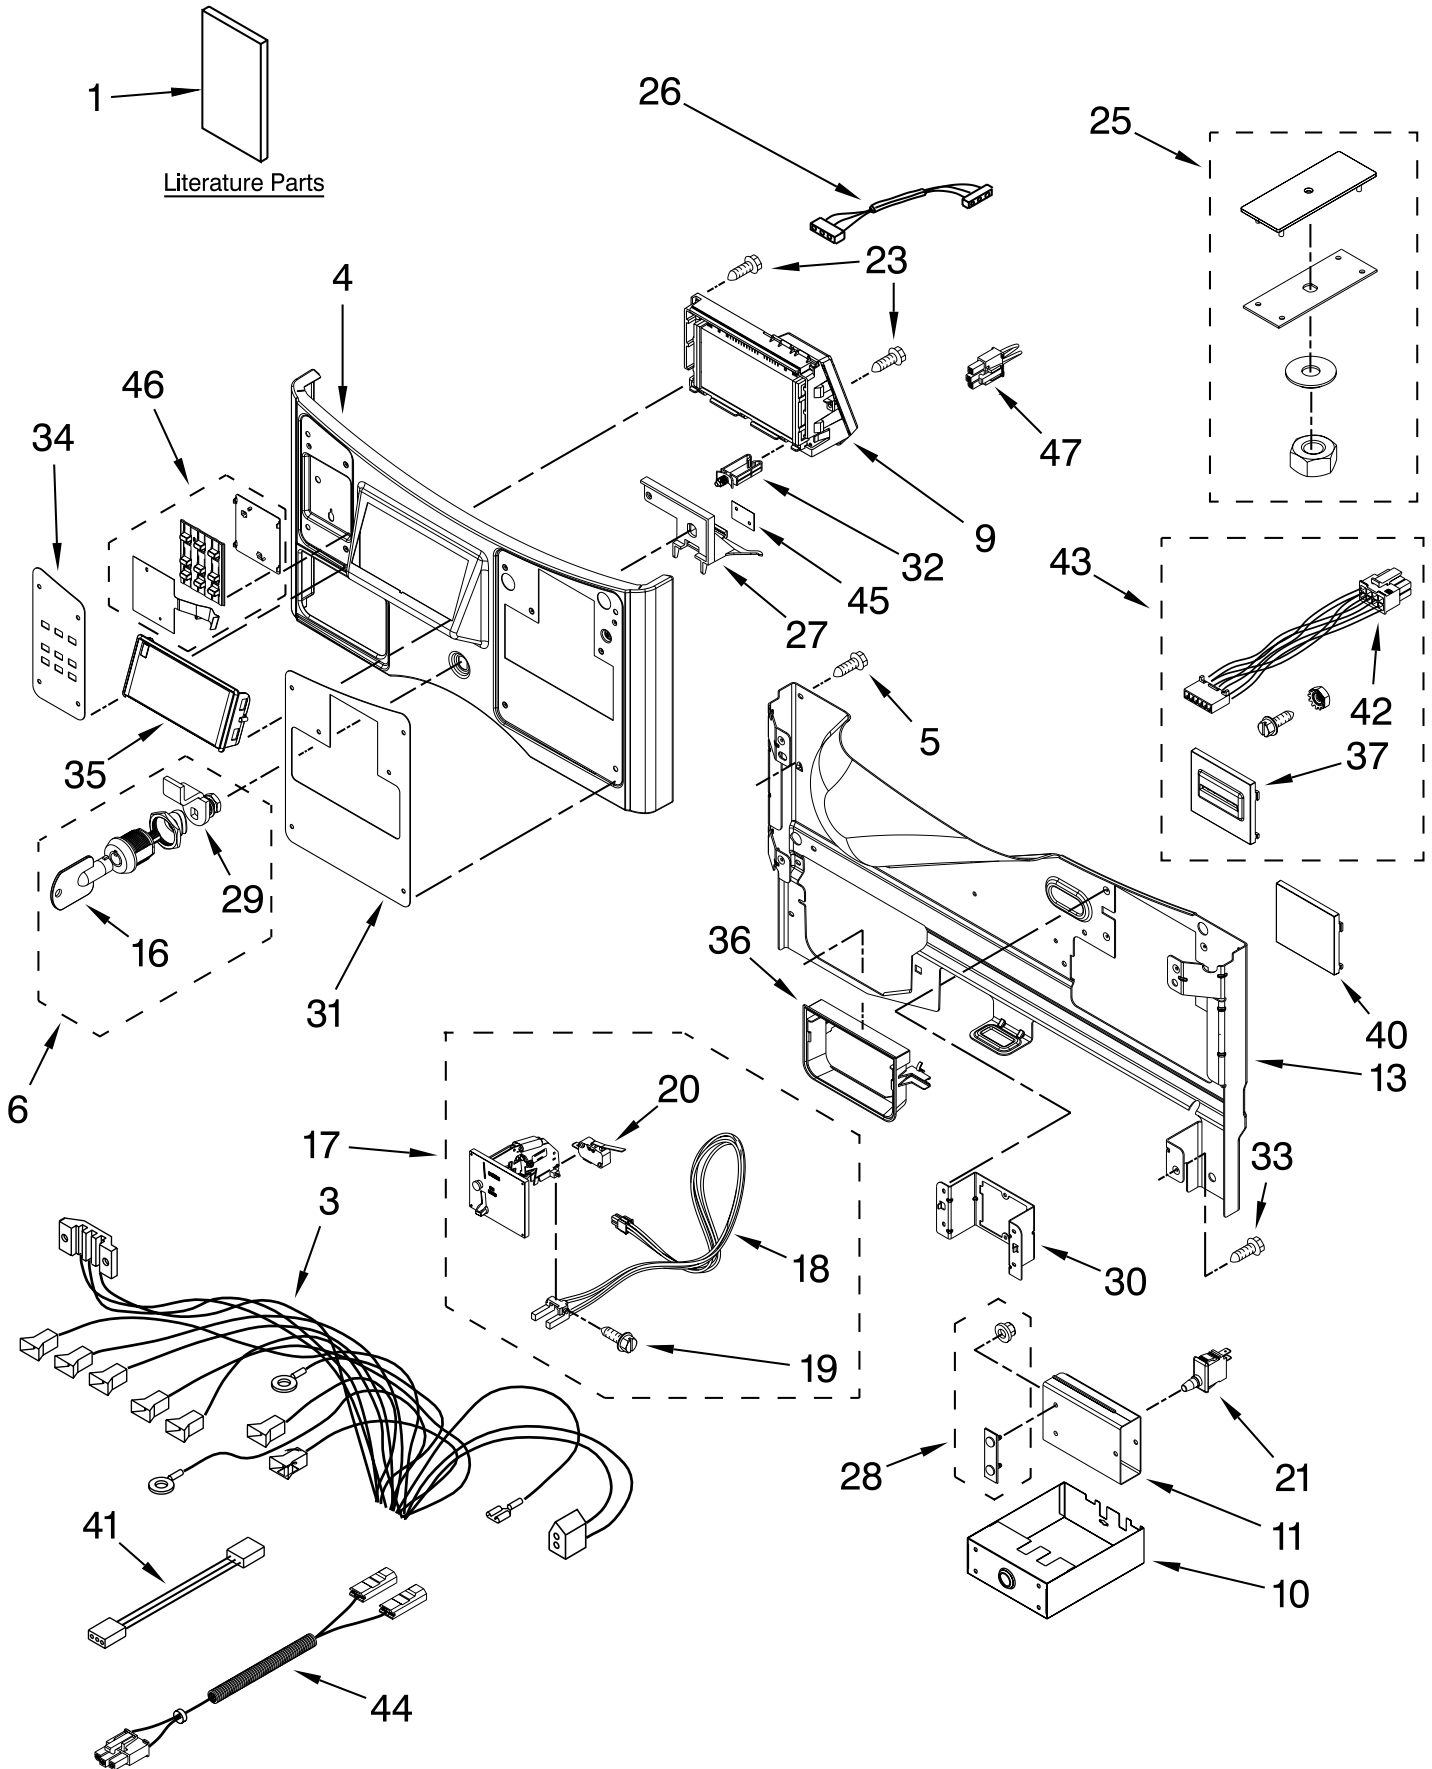

CONTROL PANEL PARTS

For Models: MLE20PNBGW0, MLE20PDBGW0, MLG20PDBGW0
(White) (White) (White)

FOR ORDERING INFORMATION REFER TO PARTS PRICE LIST