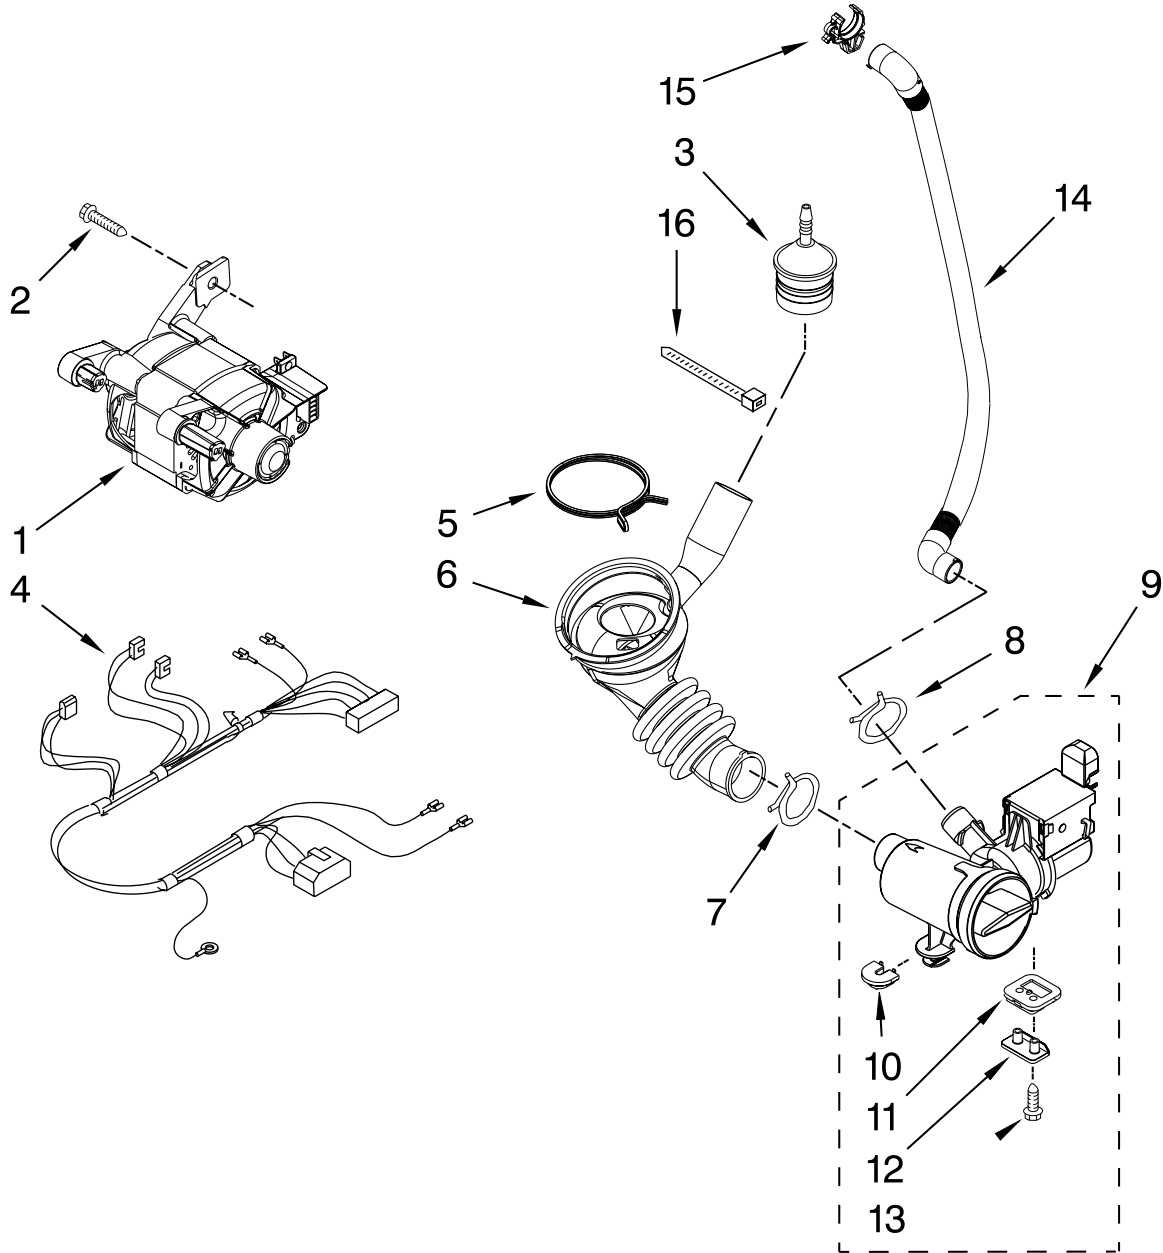

PUMP AND MOTOR PARTS

For Models: MLE20PNBGW0, MLE20PDBGW0, MLG20PDBGW0
(White) (White) (White)

Illus. No.	Part No.	DESCRIPTION
1	W10171927	Motor, Drive
2	8540134	Bolt, Motor
3	W10405608	Air Trap (Includes Item 16)
4	W10364668	Harness, Motor
5	W10273037	Clamp
6	8540012	Hose, Tub to Pump

Illus. No.	Part No.	DESCRIPTION
7	W10273036	Clamp, Hose
8	356138	Clamp, Drain Hose
9	W10183441	Pump (Complete)
10	W10191886	Foot, Rubber (Slider)
11	W10191880	Foot, Rubber (Lock)

Illus. No.	Part No.	DESCRIPTION
12	W10190649	Cap, Lock Foot
13	W10167905	Screw, 10-16 x 1.25
14	W10272563	Hose, Drain- Inner
15	W10003290	Retainer, Drain Hose
16	2262071	Cable Tie

FOR ORDERING INFORMATION REFER TO PARTS PRICE LIST