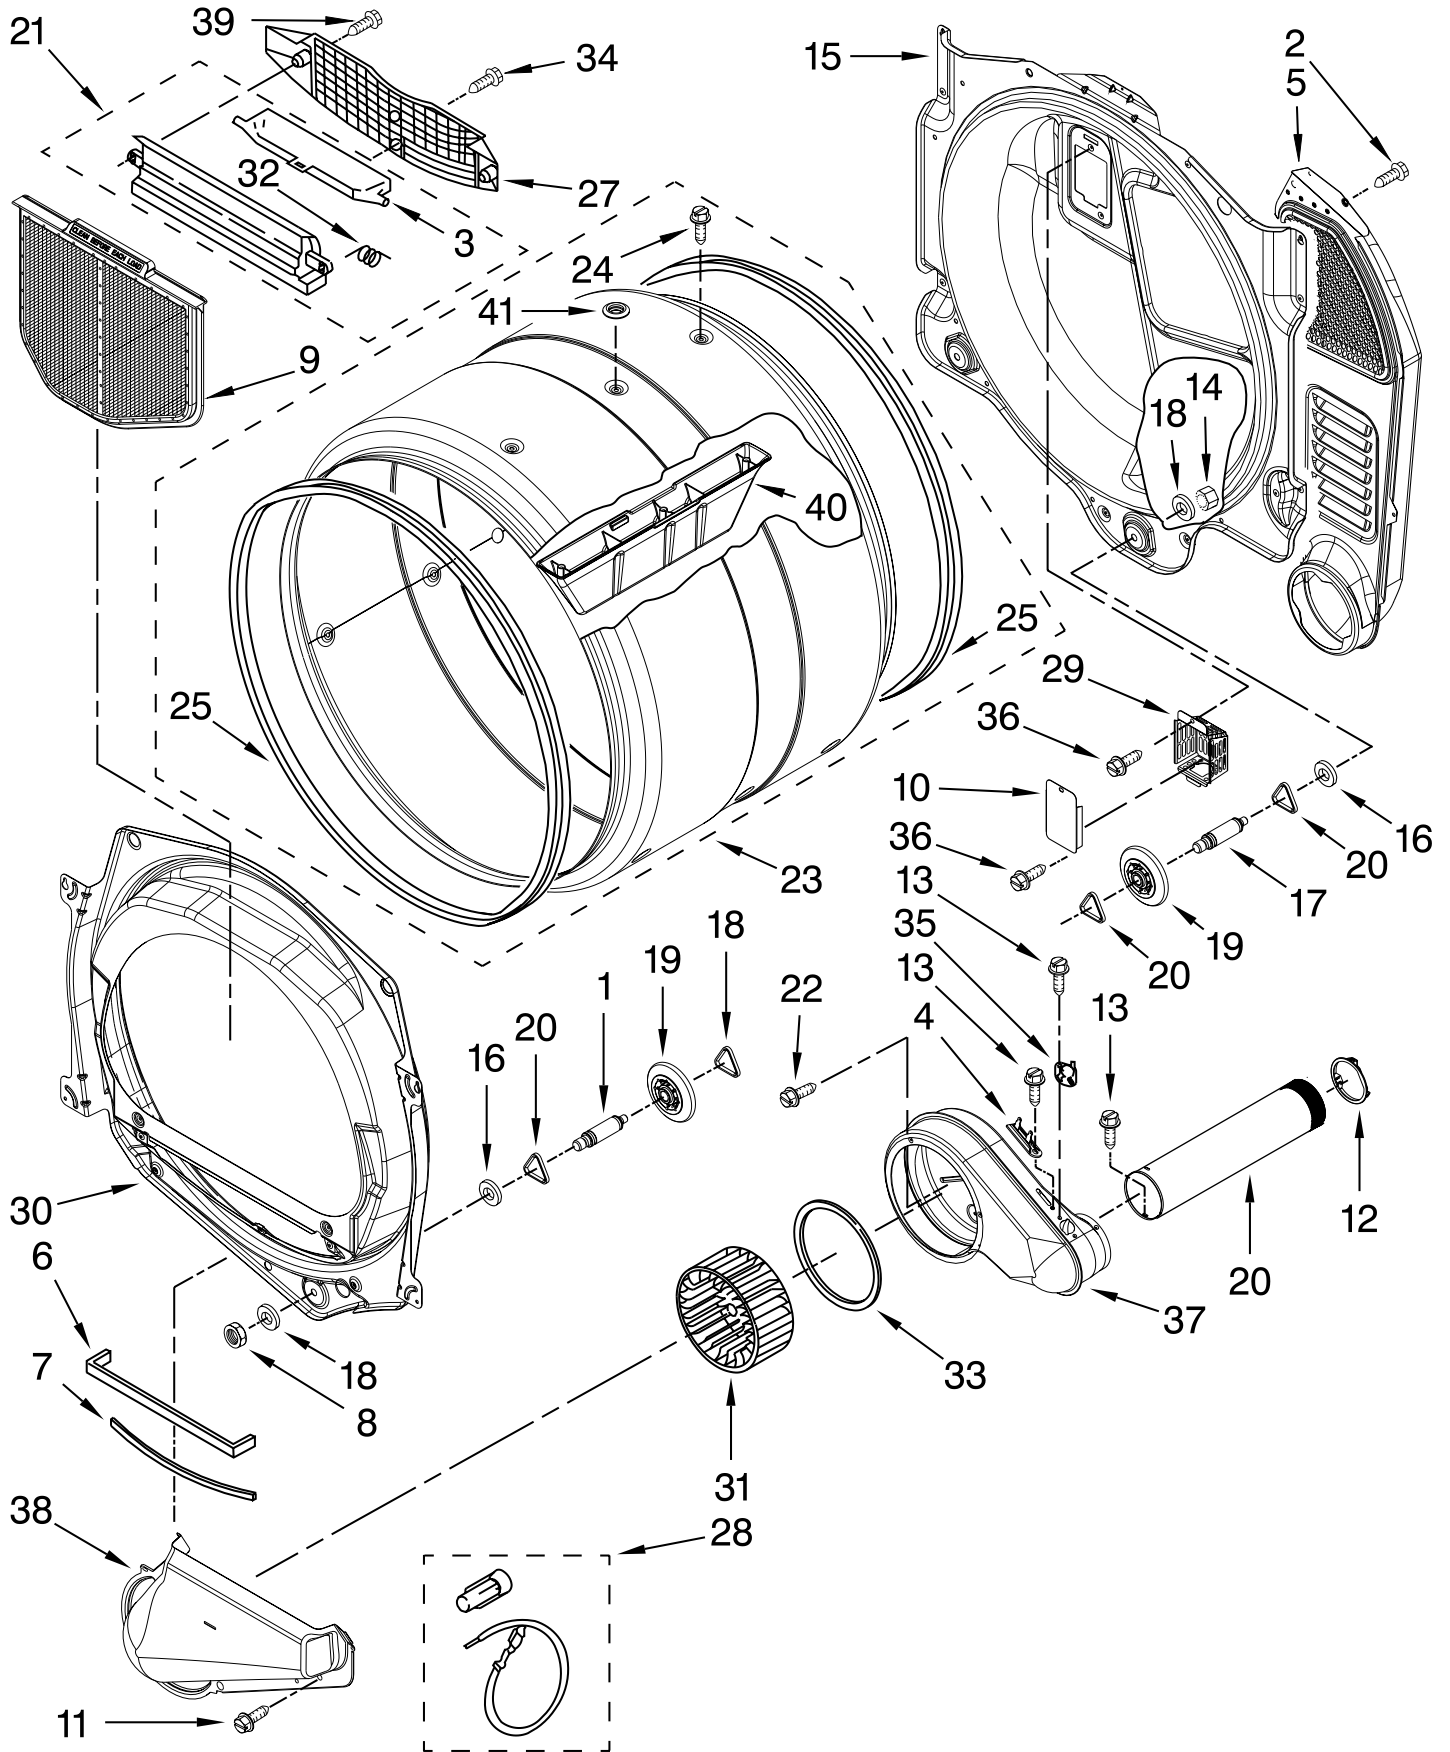

BULKHEAD AND BLOWER PARTS

For Models: MLE20PNBGW0, MLE20PDBGW0, MLG20PDBGW0

(White)

(White)

(White)

FOR ORDERING INFORMATION REFER TO PARTS PRICE LIST

BULKHEAD AND BLOWER PARTS

For Models: MLE20PNBGW0, MLE20PDBGW0, MLG20PDBGW0

(White)

(White)

(White)

Illus. No.	Part No.	DESCRIPTION	Illus. No.	Part No.	DESCRIPTION	Illus. No.	Part No.	DESCRIPTION
1	W10359271	Shaft, R.H. Thread	15	W10080170	Bulkhead, Rear	30	8565061	Bulkhead, Front
2	3390647	Screw, 8-18 x 1/2	16	3387459	Washer, Support	31	W10349492	Wheel, Blower
3	W10181925	Door, Lint Screen	17	W10359272	Shaft, L.H. Thread	32	3394986	Spring, Lint Screen Door
4	W10119702	Thermal Fuse (91°C)	18	690997	Ring, Tri	33		Foam-Seal
5		Air Duct Assembly	19	W10314171	Roller, Support		697770	MLE20PNBGW0 & MLE20PDBGW0
	697354	PD	20	W10225179	Exhaust Pipe		W10181918	MLG20PDBGW0
	3394346	PR	21	W10181928	Housing, Outlet Assembly	34	695240	Screw, 8-18 x 1/2
6	697813	Foam-Seal	22	489463	Screw, 8-18 x 5/8	35	8577274	Thermistor
7	697814	Seal, Drum Front	23	W10233255	Complete Drum Assembly	36	3390647	Screw, 8-18 x 1/2
8	3934666	Nut, 3/8 x 16(R.H.)	24	W10219342	Screw, 8-16 x 3/4	37		Housing, Blower
9	W10049370	Lint Screen	25	W10166807	Seal, Drum		W10151271	MLE20PDBGW0 & MLE20PNBGW0
10	3402841	Lens, Drum Light	27	W10181926	Grille, Outlet		W10119255	MLG20PDBGW0
11	359625	Screw, 8-18 x 1/2	28	279457	Terminal Wire Kit (For Heater Element Wiring Harness Repair)	38	W10286419	Lint Duct Assembly
12	W10344699	Collar-Duct				39	3387230	Screw, 10-16 x 1
13	8533971	Screw, 8-18 x 5/16	29	W10410531	Bracket, Drum Light	40	W10153409	Baffle, Drum
14	W10001120	Nut, 3/8-16 (L.H.)				41	W10128544	Caplug