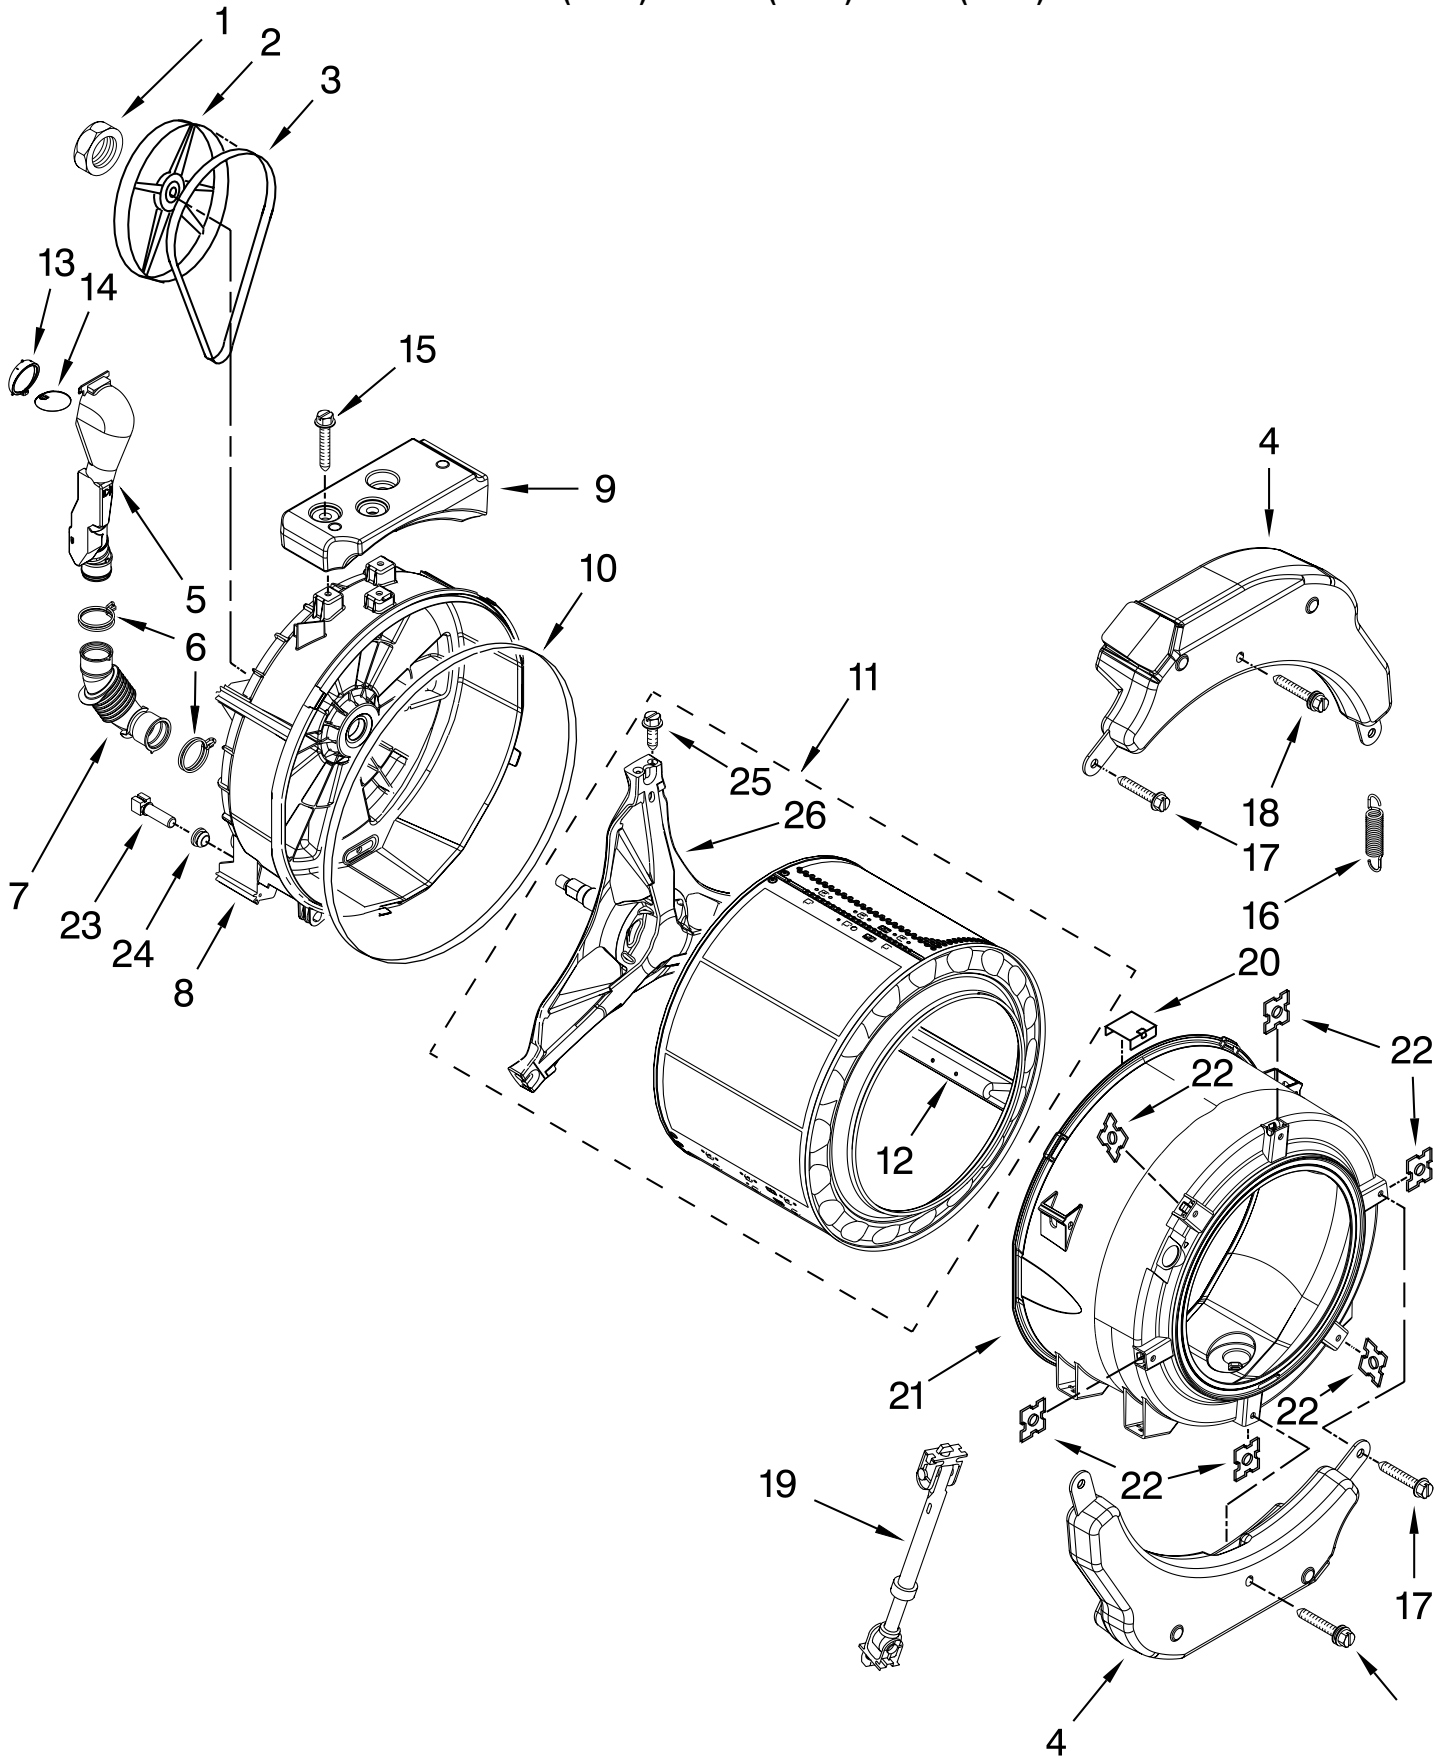

TUB AND BASKET PARTS

For Models: MLE20PNBGW0, MLE20PDBGW0, MLG20PDBGW0
(White) (White) (White)

FOR ORDERING INFORMATION REFER TO PARTS PRICE LIST

TUB AND BASKET PARTS

For Models: MLE20PNBGW0, MLE20PDBGW0, MLG20PDBGW0
(White) (White) (White)

Illus. No.	Part No.	DESCRIPTION
1	8533999	Nut, Pulley
2	8540088C	Pulley
3	W10260319	Belt, Drive
4	W10223198	Counterweight, Front
5	W10142720	Pipe, Ventilation
6	W10273034	Clamp, Vent Hose
7	8540019	Hose, Exhaust
8	W10303574	Tub, Rear (Includes Items 10 & 22)
9	W10200747	Counterweight, Rear
10	8540090	Gasket, Tub
11	W10303571	Basket, Complete
12	W10118982	Baffle, Tub
13	W10142721	Connector – Ventilation
14	W10142722	Flap – Ventilation
15	W10246531	Screw, Rear Counterweight
16	W10010360	Spring, Suspension (Set Of 2)
17	W10094780	Bolt, Counterweight
18	W10259288	Bolt Assembly, Counterweight Center Hole
19	W10015830	Shock Absorber
20	8540092	Clamp, Tub
21	W10266965	Tub, Front (Includes Items 10 & 22)
22	8540072	Nut, Push-In
23	W10176659	Negative Thermistor Control
24	8540766	Seal, Rubber
25	8540382	Screw
26	8540342	Crosspiece Assembly