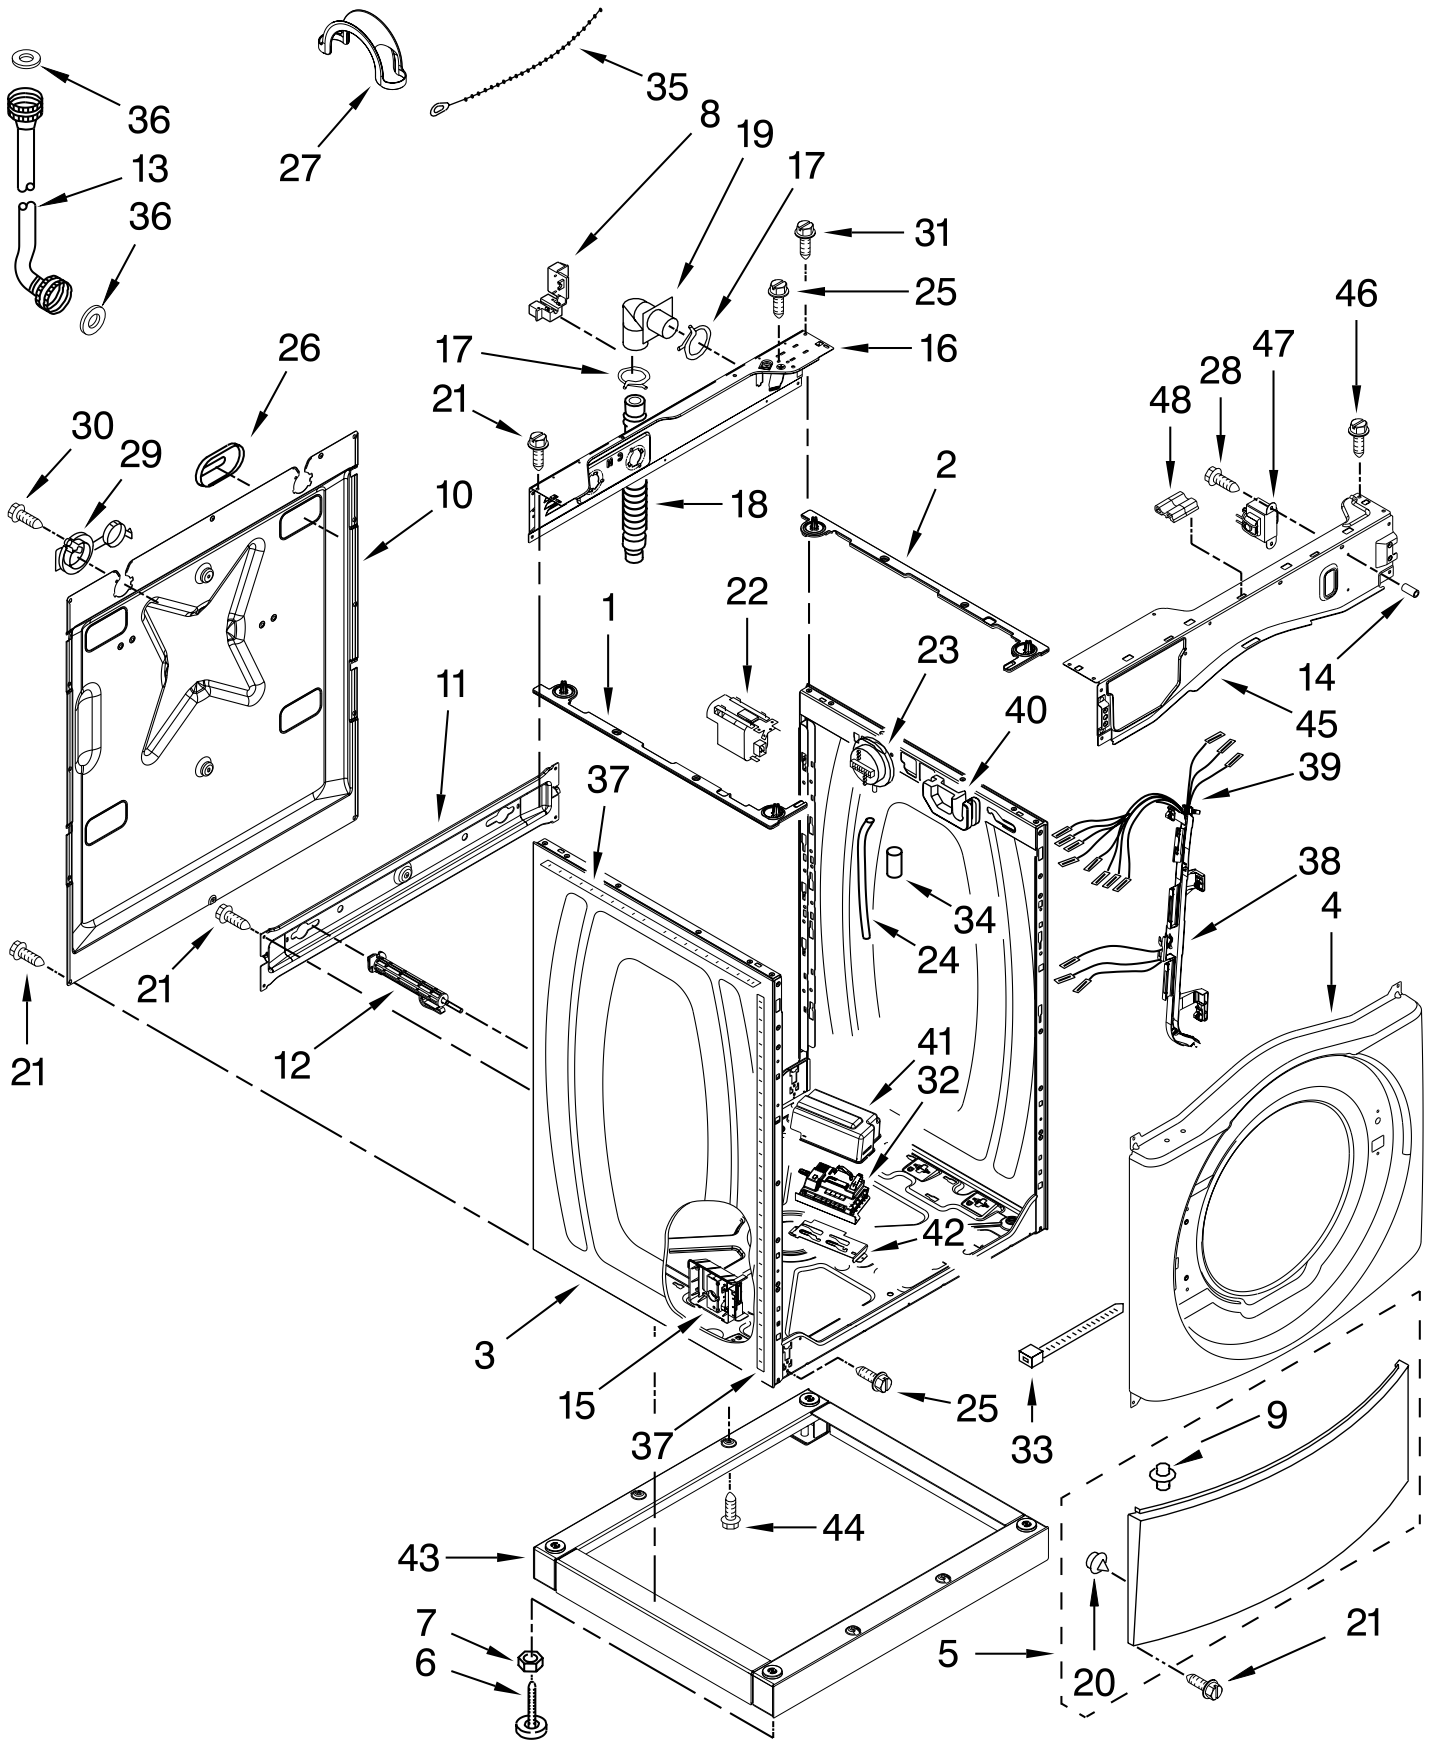

WASHER CABINET PARTS

For Models: MLE20PNBGW0, MLE20PDBGW0, MLG20PDBGW0
(White) (White) (White)

FOR ORDERING INFORMATION REFER TO PARTS PRICE LIST

WASHER CABINET PARTS

For Models: MLE20PNBGW0, MLE20PDBGW0, MLG20PDBGW0

(White)

(White)

(White)

Illus. No.	Part No.	DESCRIPTION
1	W10405229	Rail-Spacer, Left
2	W10405223	Rail-Spacer, Right
3	W10225458	Cabinet
4	W10306505	Panel, Front
5	8540664	Toe Panel
6	W10245373	Foot, Leveling
7	3359452	Nut, Lock
8	W10110676	Strain Relief, Power Cord
9	8518891	Rivet
10	W10258342	Panel, Rear
11	W10189659	Brace, Transport
12	W10251449	Bolt, Shipping
13		Hose, Water Inlet
	W10276793	Cold Water
	W10276795	Hot Water
14	W10018050	CAPLUG
15	W10385821	Motor Control Unit
16	W10244560	Brace, Rear
17	356138	Clamp, Hose
18	W10106460	Hose, Drain-Outer
19	W10003260	Connector, Hose Outlet
20	238614	Bumper

Illus. No.	Part No.	DESCRIPTION
21	W10015090	Screw, 8-18 x 5/8
22	W10398805	Filter, Interference
23	W10292407	Switch, Pressure
24	8540294	Hose, Pressure Switch
25	8540479	Screw, Grounding
26	8540268	Cover, Transport
27	8577378	U-Bend, Drain Hose
28	8540329	Screw, 8-18 x 7/16
29	8540728	Sleeve, Cord Support
30	8540727	Screw, 3 x 8 mm
31	8540329	Screw
32	W10487820	Microcomputer, Machine Control
33	3429563	Cable Tie
34	2161302	Sleeve, Pressure Switch Hose
35	3347868	Cable Tie
36	3976300	Washer, Water Inlet Hose 1-1/16 x 5/8
37	8318396	Seal, Foam-IEC
38	W10168546	Harness Channel, Side Front

Illus. No.	Part No.	DESCRIPTION
39	W10330828	Harness, Main Wiring Includes Item 38 And The Following Cable Sets: (Not Illustrated)
	W10342219	CCU To Cold Fill Valve (4 Pole)
	W10342220	CCU To Hot Fill Valve (2 Pole)
	W10342225	CCU To MCU - Power (2 Pole)
	W10342229	CCU TO MCU-Serial Communication (3 Pole)
	W10342223	Door Lock - Power
40	8540643	Bracket, Spring
41	W10405233	Cover, CCU
42	W10198280	Bracket, CCU
43	W10103350	Pedestal, Commercial
44	3400111	Screw, 12-14 x 5/8
45	W10294428	Bracket, Console
46	W10015090	Screw, 8-18 x 5/8
47	W10198470	Transformer, 240 To 22.5 VAC
48	W10198373	Retainer-Base