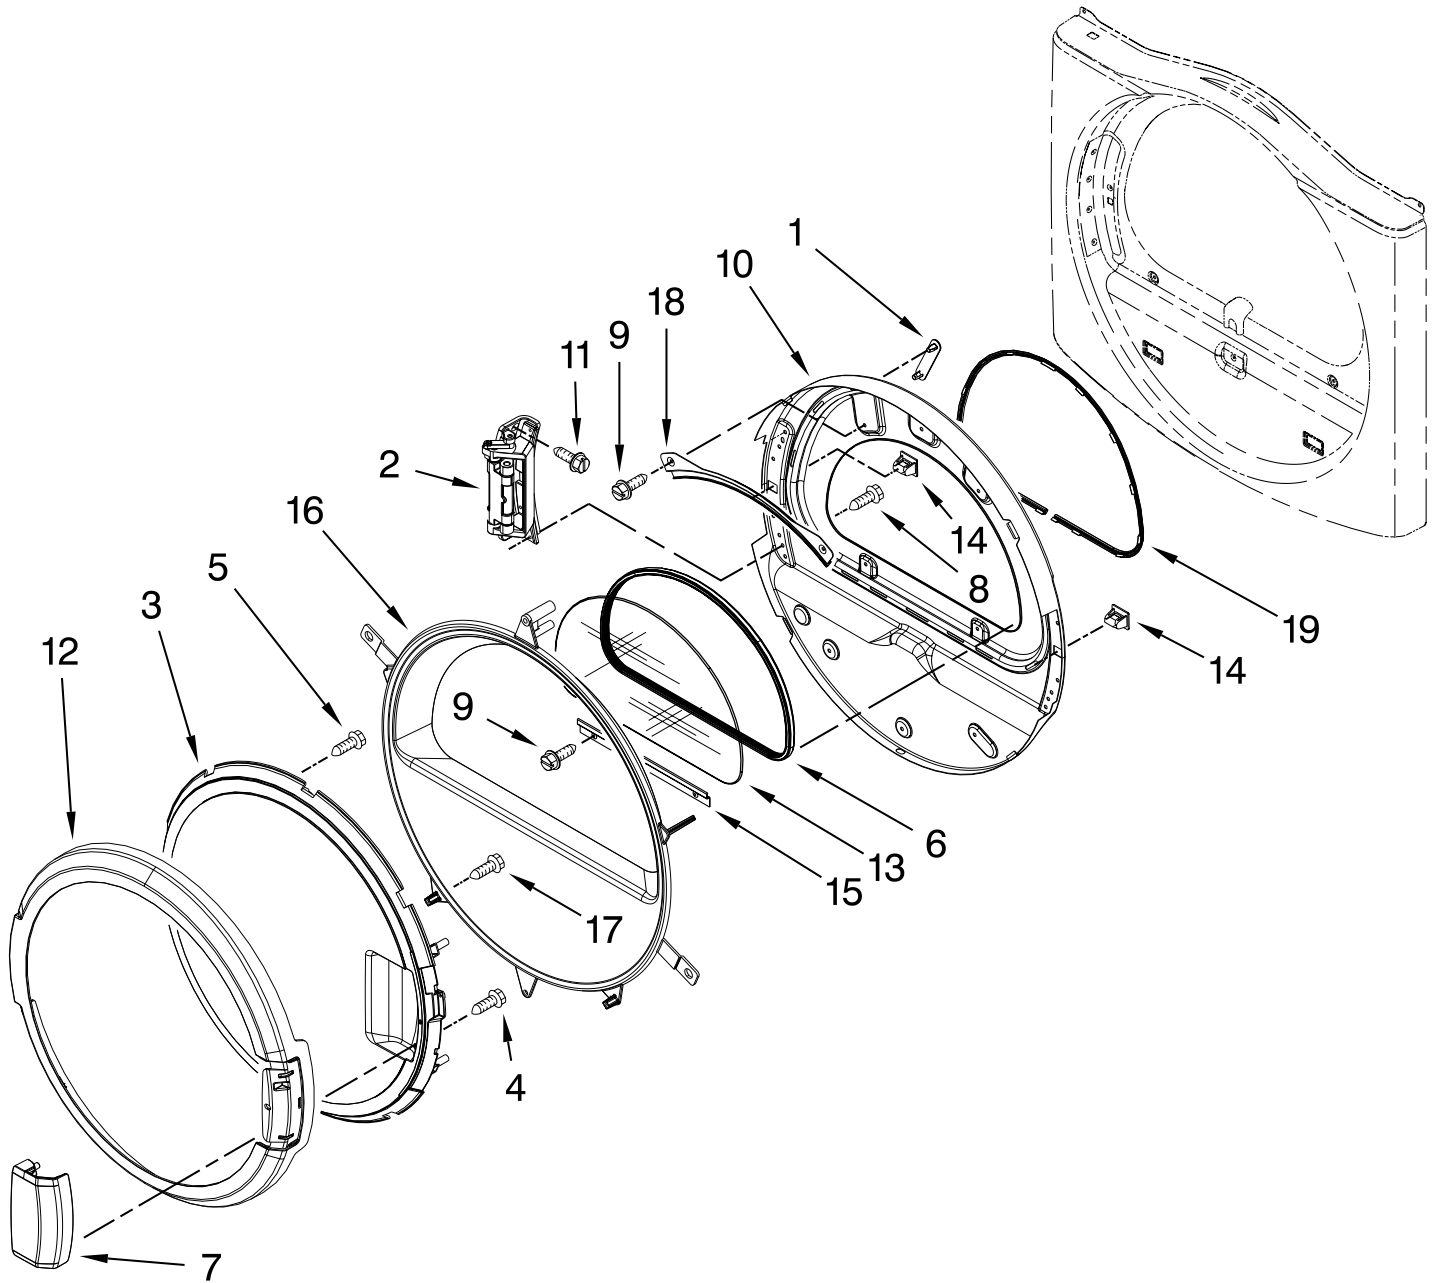

DRYER DOOR PARTS

For Models: MLE20PNBGW0, MLE20PDBGW0, MLG20PDBGW0
(White) (White) (White)

Illus. No.	Part No.	DESCRIPTION
1	8565119	Hinge Hole Cover (Inner Door)
2	W10304672	Door Hinge Assembly
3	W10137467	Assembly, Door Intermediate
4	9742177	Screw, 8-18 x 5/8
5	3400618	Screw, 6-32 x 3/8
6	8579663	Seal, Window

Illus. No.	Part No.	DESCRIPTION
7	W10112976	Handle, Door
8	W10159996	Screw, 10-24 x 3/64
9	3393258	Screw
10	W10421899	Door Assembly (Inner) (Includes Illus. 1, 14 & 19)
11	355515	Screw, 8-18 x 11/16

Illus. No.	Part No.	DESCRIPTION
12	W10112916	Door, Outer Ring
13	W10286878	Window
14	690081	Door Catch Assembly
15	8519354	Retainer-Lower
16	8580059	Door, Intermediate
17	8534022	Screw
18	8519356	Retainer, Upper
19	W10407973	Door Seal

FOR ORDERING INFORMATION REFER TO PARTS PRICE LIST