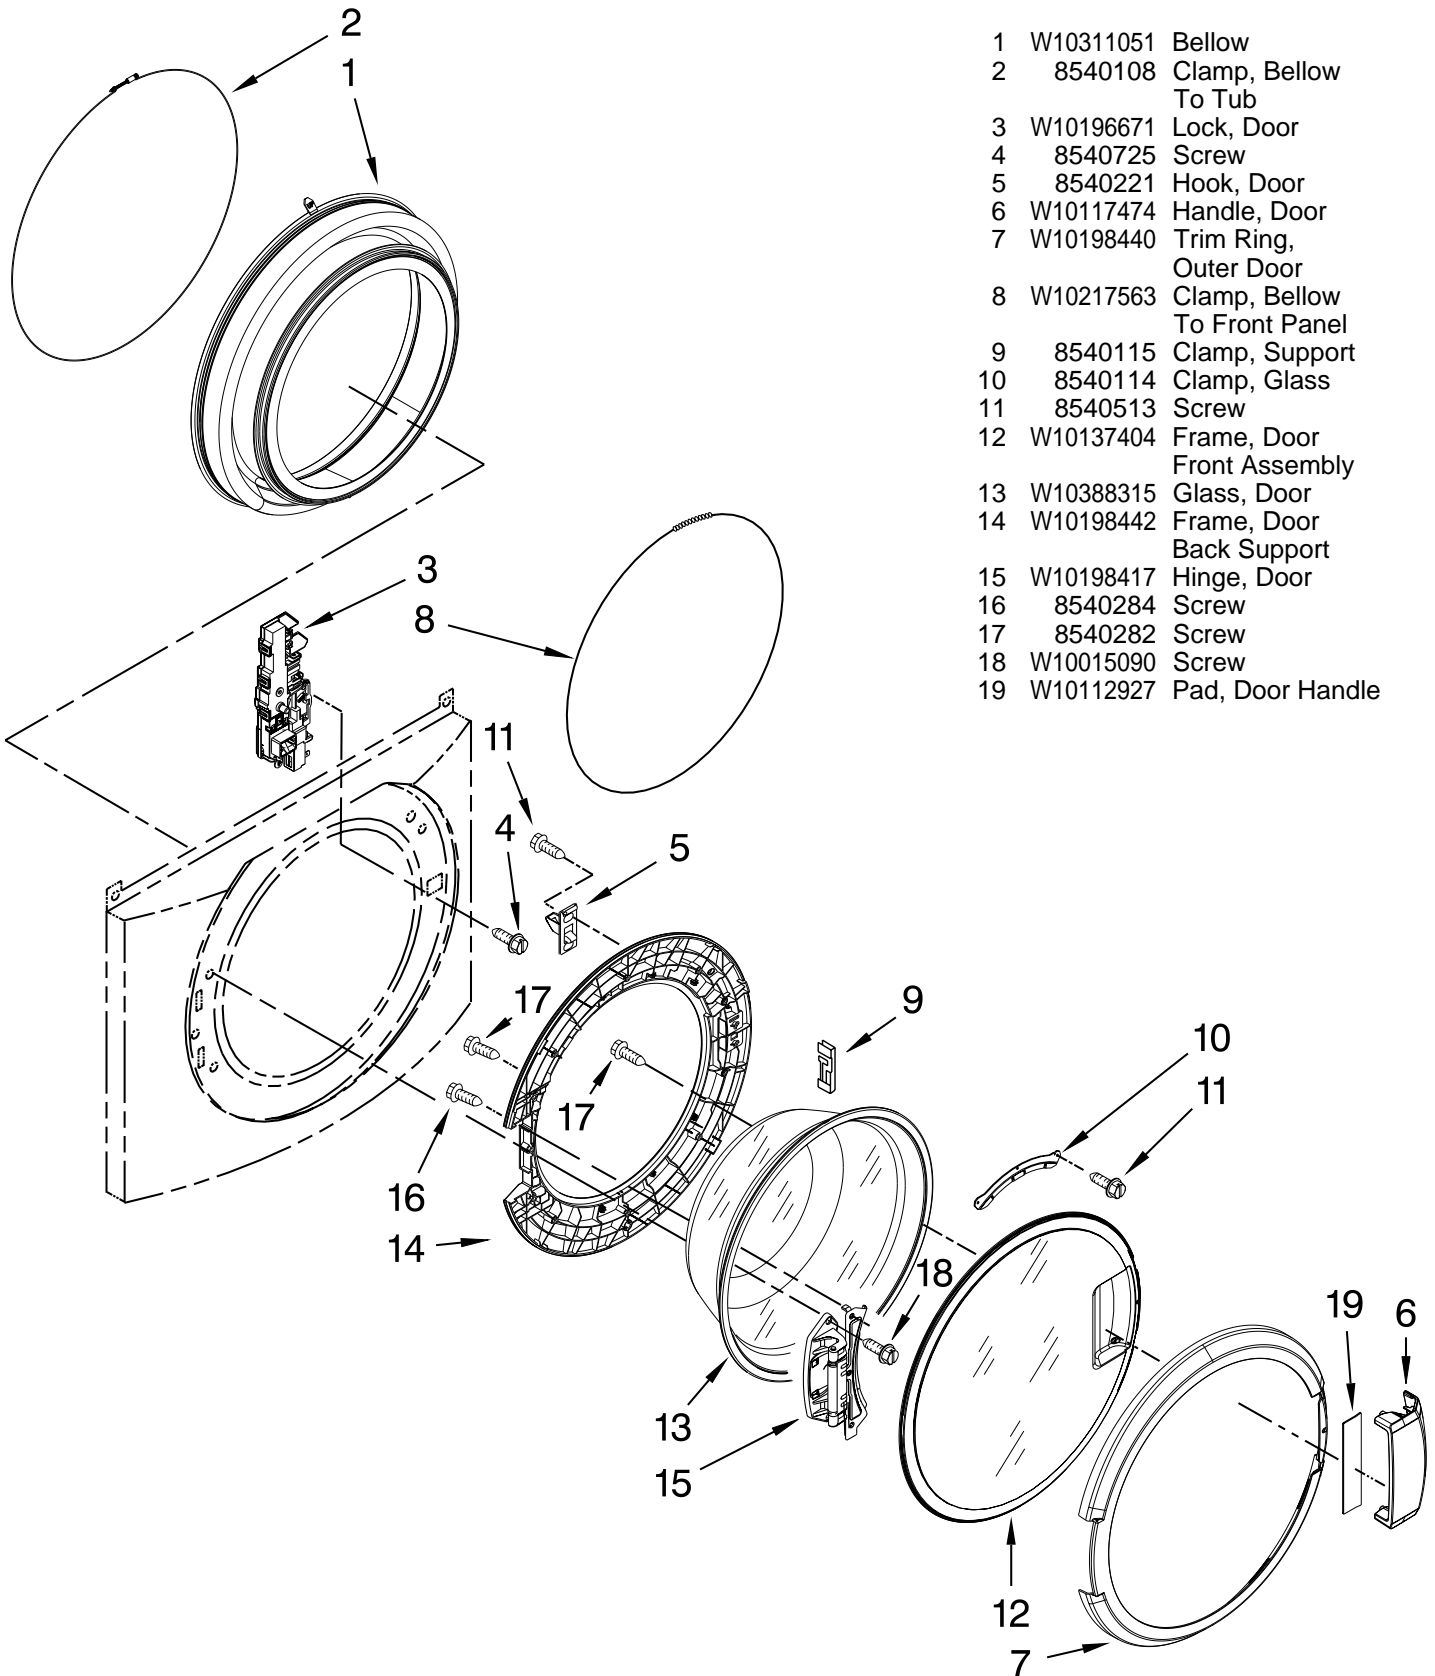

WASHER DOOR PARTS

For Models: MLE20PNBGW0, MLE20PDBGW0, MLG20PDBGW0
(White) (White) (White)

Illus. No.	Part No.	DESCRIPTION

1	W10311051	Bellow
2	8540108	Clamp, Bellow To Tub
3	W10196671	Lock, Door
4	8540725	Screw
5	8540221	Hook, Door
6	W10117474	Handle, Door
7	W10198440	Trim Ring, Outer Door
8	W10217563	Clamp, Bellow To Front Panel
9	8540115	Clamp, Support
10	8540114	Clamp, Glass
11	8540513	Screw
12	W10137404	Frame, Door Front Assembly
13	W10388315	Glass, Door
14	W10198442	Frame, Door Back Support
15	W10198417	Hinge, Door
16	8540284	Screw
17	8540282	Screw
18	W10015090	Screw
19	W10112927	Pad, Door Handle

FOR ORDERING INFORMATION REFER TO PARTS PRICE LIST