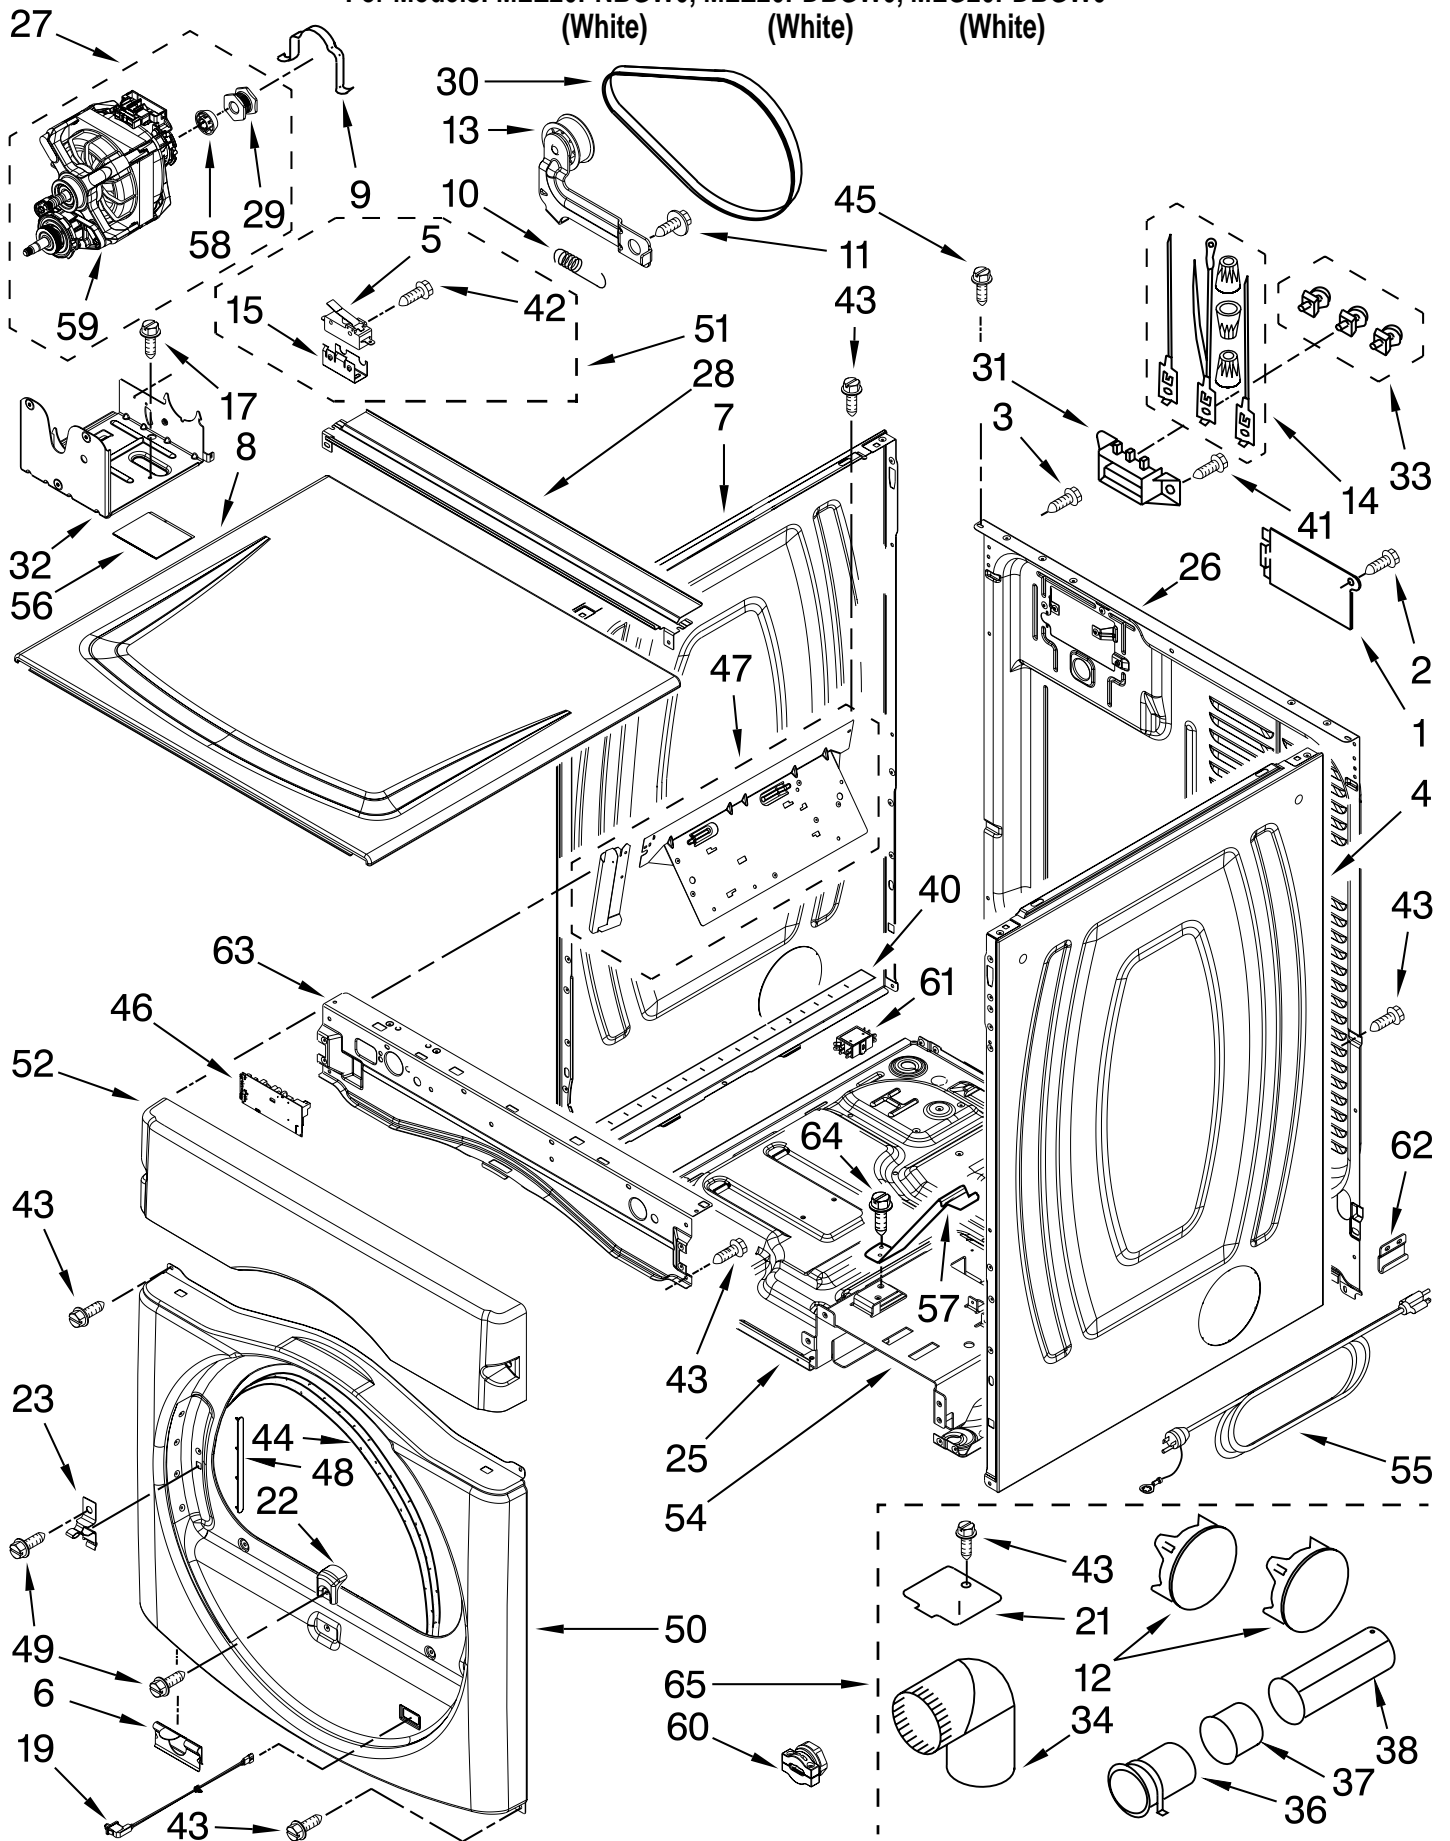

DRYER CABINET PARTS

For Models: MLE20PNBGW0, MLE20PDBGW0, MLG20PDBGW0
(White) (White) (White)

FOR ORDERING INFORMATION REFER TO PARTS PRICE LIST

DRYER CABINET PARTS

For Models: MLE20PNBGW0, MLE20PDBGW0, MLG20PDBGW0
(White) (White) (White)

Illus. No.	Part No.	DESCRIPTION	Illus. No.	Part No.	DESCRIPTION	Illus. No.	Part No.	DESCRIPTION
1	W10096918	Cover, Terminal Block	28	W10198224	Bracket, Water Channel	50	W10255282	Front Panel (Includes Illus. 44)
2	3390814	Screw, 8-18 x 3/8	29	W10167237	Pulley	51	W10259136	Switch, Assembly
3	8533974	Screw Ground	30	W10131172	Belt, Drive	52	W10198379	Enclosure, CCU Assembly
4	8565048	Panel, Side (R.H.)	31	3397659	Block, Terminal	54	W10133261	Vault Switch, Bracket
5	W10410873	Switch, Broken Belt	32	W10135695	Bracket, Motor			
6	8519459	Clip, Toe Panel	33	279393	Terminal Block Screw Kit (For Terminal Block			
7	8565054	Panel, Side (L.H.)	34	49026	4" - 90° Elbow			
8	8563730	Top	36	8563747	Exhaust Pipe & Bracket	55	W10167642	Power Cord
9	660658	Clamp, Motor	37	8563750	Exhaust Pipe (Short)	56	W10212660	Sound Pad, Motor
10	3387374	Spring, Idler	38	8563749	Exhaust Pipe (Long)	57	W10198376	Bracket, Burner
11	3389420	Retainer, Idler	40	8318396	Seal-Foam (IEC)	58	3393657	Belt Restrainer
12	697750	Plug, Multivent	41	8533971	Screw, 8-18 x 5/16	59	3405160	Belt, Poly V
13	W10344192	Idler Assembly	42	3400934	Assembly, Screw & Insulator	60	8316644	Strain Relief, Power Cord
14	279318	Terminal, Brass & Tinned (3) (Includes Item. 33)	43	3390647	Screw, 8-18 x 1/2	61	3388235	Switch, Centrifugal
15	8564011	Bracket, Switch	44	3387242	Seal, Front Panel	62	W10198461	Bracket, Stack
17	343641	Screw, 8-18 x 1/2	45	3393008	Screw, 10-16 x 1/2	63	8565237	Bracket, Console
19	W10251066	Assembly, Door Switch	46	W10166380	Control Board	64	693995	Screw, 8-18 x 3/8
21	8066115	Cover-Plate	47	8563727	Control Bracket	Optional Parts Not Included		
22	8580015	Ramp, Door	48	8565043	Plug, Strip Front Panel	Dryer Exhaust Kit (For Side & Bottom Venting)		
23	8565122	Strike, Door	49	3357011	Screw, 10-16 x 1/2			
25	W10225178	PR (Card Reader)						
	W10198309	PD (Coin Drop)						
26	W10225180	Panel, Rear						
27	W10289662	Motor Assembly 60 HZ.						
						65	279818	White