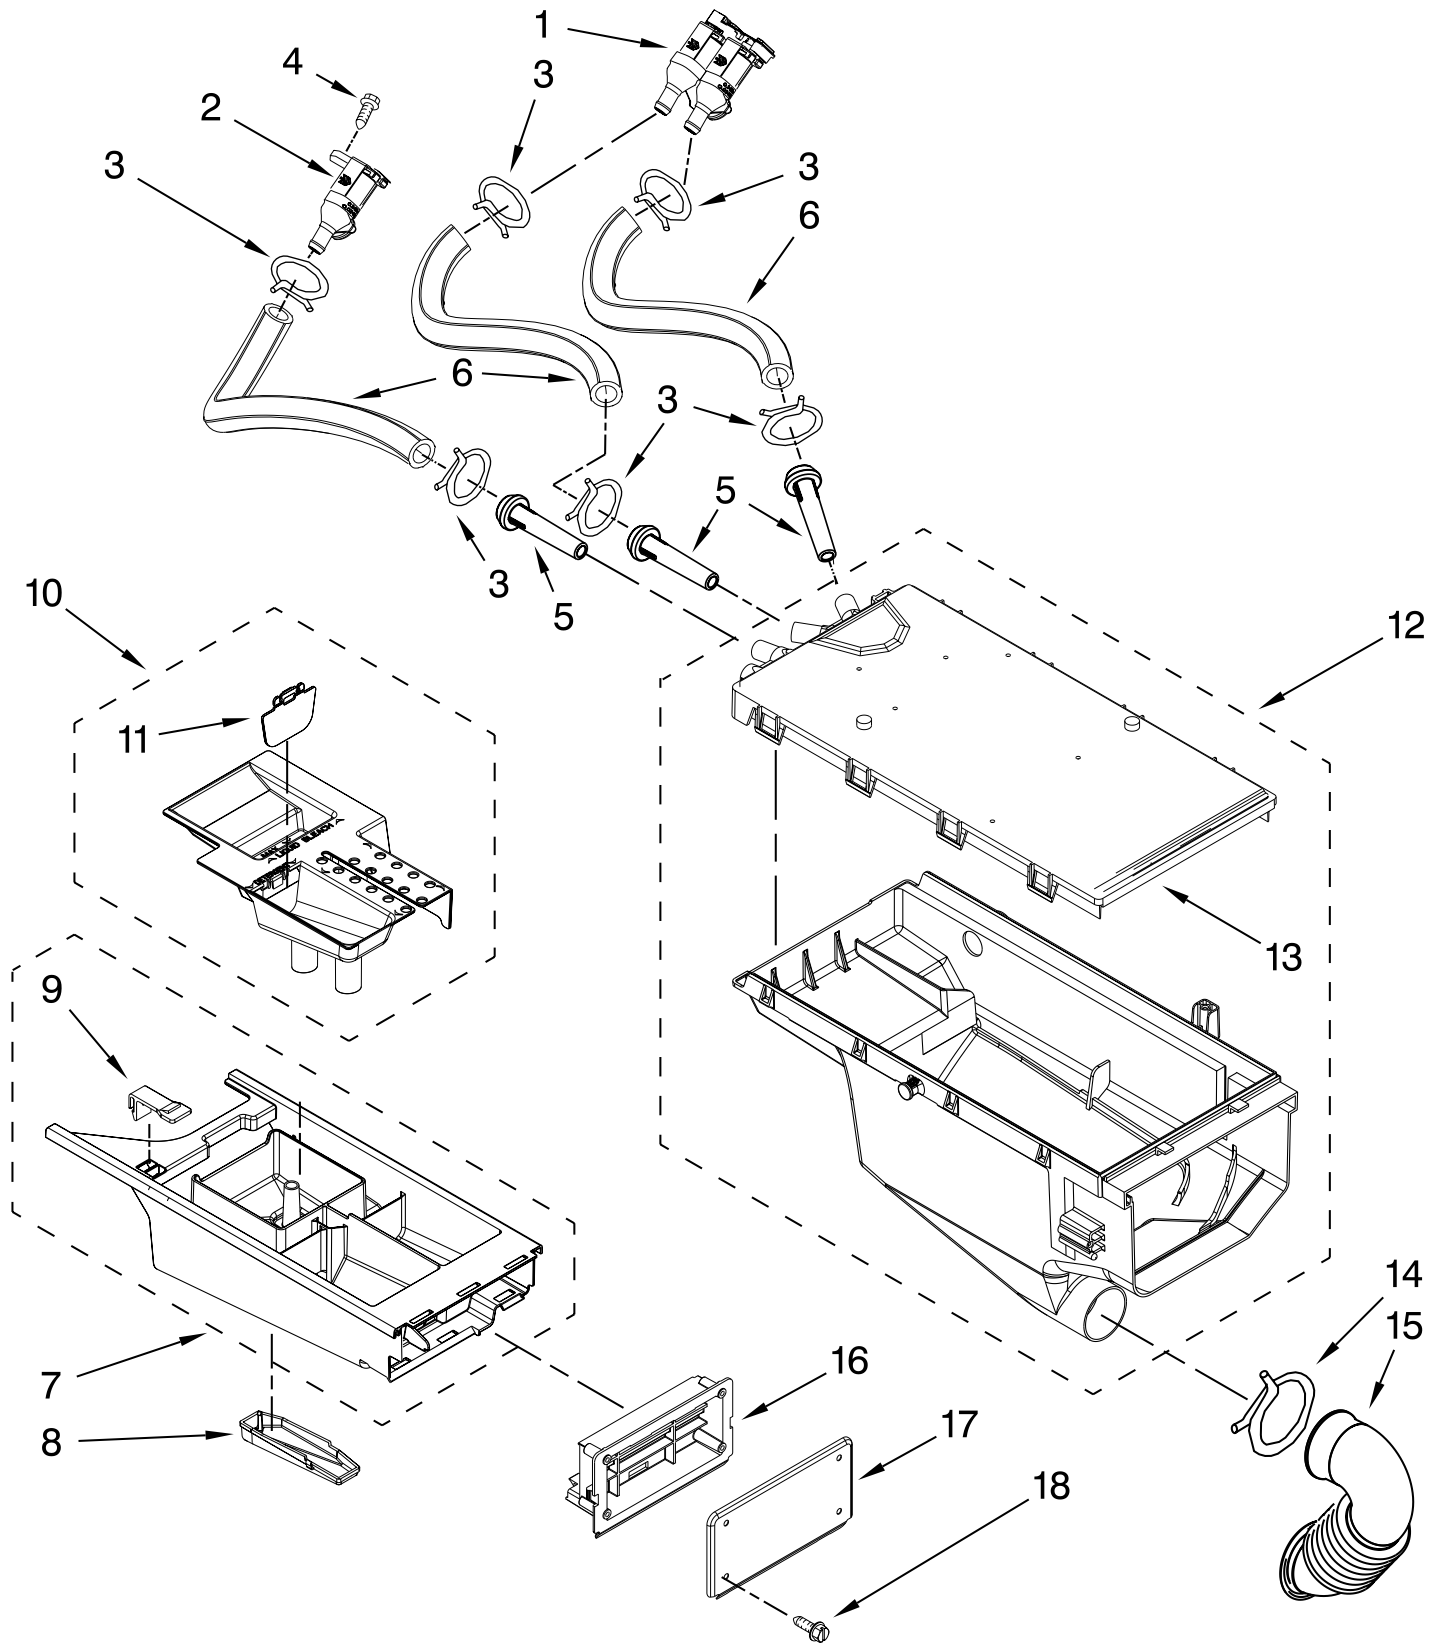

DISPENSER PARTS

For Models: MLE20PDBZW0, MLG20PDBWW0, MLG20PRBWW0, MLE20PRBZW0
(White) (White) (White) (White)

FOR ORDERING INFORMATION REFER TO PARTS PRICE LIST

DISPENSER PARTS

For Models: MLE20PDBZW0, MLG20PDBWW0, MLG20PRBWW0, MLE20PRBZW0
(White) (White) (White) (White)

Illus. No.	Part No.	DESCRIPTION
1	W10212596	Valve, Water Inlet (Double)
2	W10212598	Valve, Water Inlet (Single)
3	370450	Clamp, Hose
4	W10137456	Screw
5	8183181	Nozzle, Inlet
6	W10212611	Hose, Valve To Dispenser
7	W10376660	Drawer, Detergent
8	8540399	Cover, Detergent Drawer
9	W10198458	Tab, Drawer Release
10	W10407371	Siphon, Bleach/Softener
11	W10298953	Door, Living Hinge
12	W10212603	Dispenser, Outer Housing
13	W10212604	Plate, Distribution
14	8281276	Clamp, Hose
15	8540063	Hose, Dispenser To Tub
16	W10405607	Handle, Drawer
17	W10198450	Cover, Handle
18	W10137456	Screw, 8-18 x 1/2