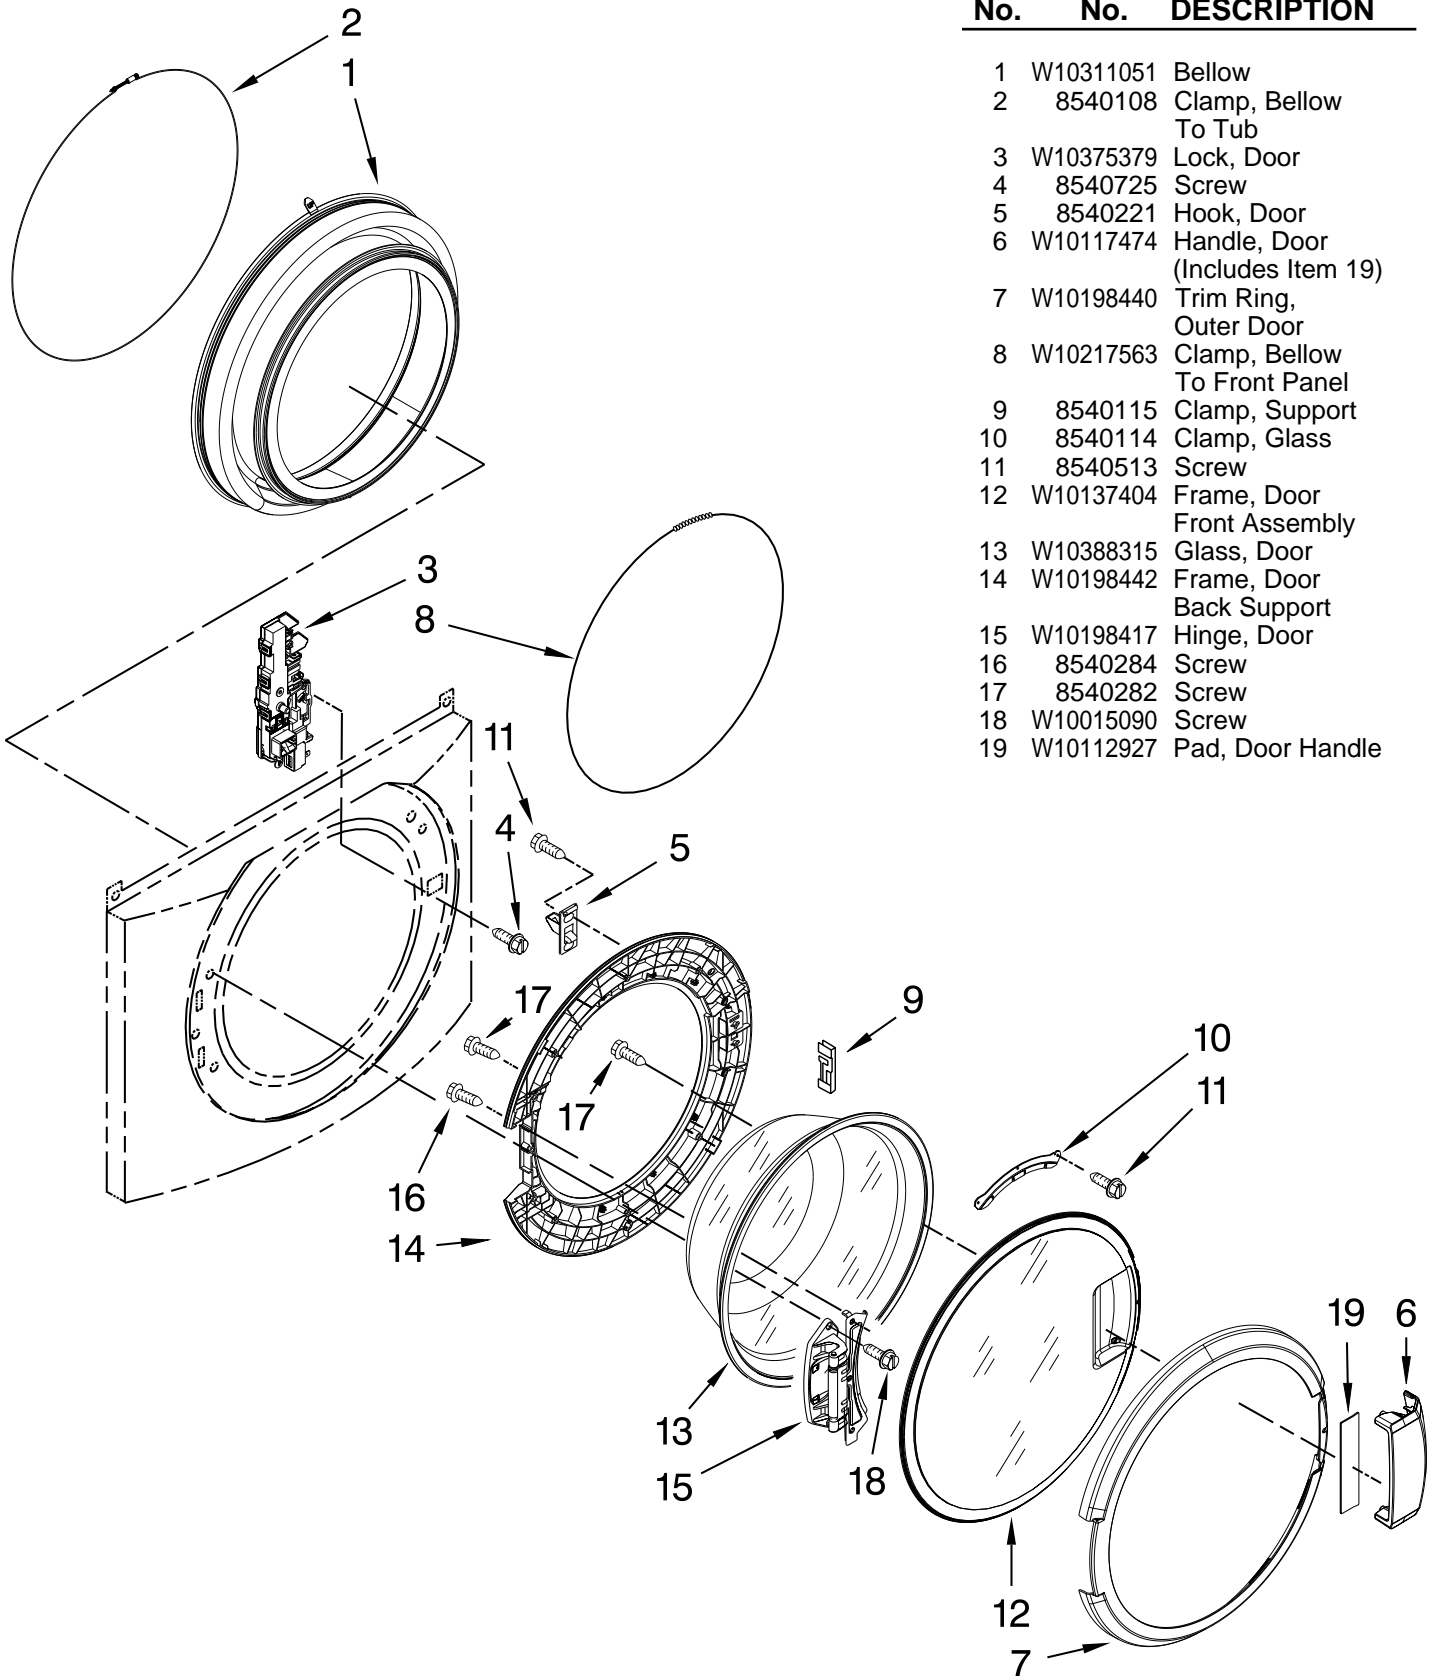

WASHER DOOR PARTS

For Models: MLE20PDBZW0, MLG20PDBWW0, MLG20PRBWW0, MLE20PRBZW0
(White) (White) (White) (White)

Illus. No.	Part No.	DESCRIPTION

1	W10311051	Bellow
2	8540108	Clamp, Bellow To Tub
3	W10375379	Lock, Door
4	8540725	Screw
5	8540221	Hook, Door
6	W10117474	Handle, Door (Includes Item 19)
7	W10198440	Trim Ring, Outer Door
8	W10217563	Clamp, Bellow To Front Panel
9	8540115	Clamp, Support
10	8540114	Clamp, Glass
11	8540513	Screw
12	W10137404	Frame, Door Front Assembly
13	W10388315	Glass, Door
14	W10198442	Frame, Door Back Support
15	W10198417	Hinge, Door
16	8540284	Screw
17	8540282	Screw
18	W10015090	Screw
19	W10112927	Pad, Door Handle

FOR ORDERING INFORMATION REFER TO PARTS PRICE LIST