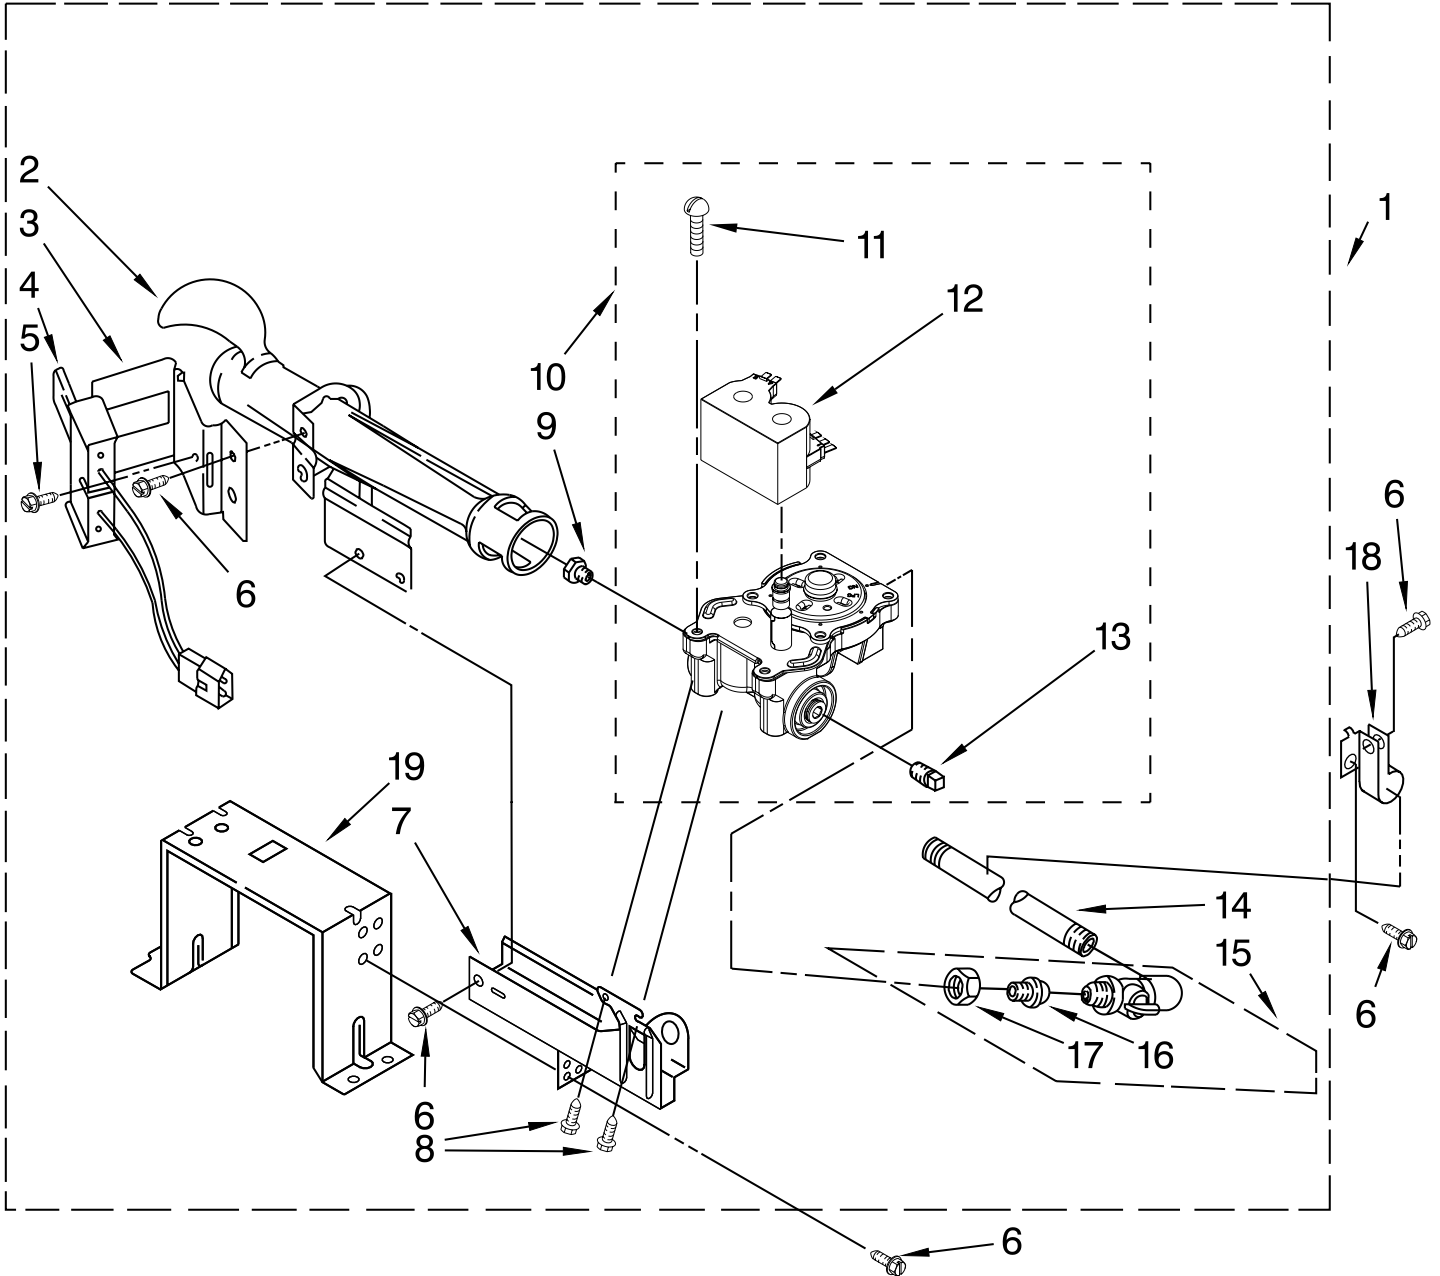

DRYER BURNER ASSEMBLY PARTS

For Models: MLE20PDBZW0, MLG20PDBWW0, MLG20PRBWW0, MLE20PRBZW0
(White) (White) (White) (White)

USE WITH TYPE 1 – NATURAL, TYPE 2 – MIXED,
AND TYPE 4 – LIQUEFIED PROPANE AND BUTANE GASES

FOR ORDERING INFORMATION REFER TO PARTS PRICE LIST

DRYER BURNER ASSEMBLY PARTS

For Models: MLE20PDBZW0, MLG20PDBWW0, MLG20PRBWW0, MLE20PRBZW0
(White) (White) (White) (White)

USE WITH TYPE 1 – NATURAL, TYPE 2 – MIXED,
AND TYPE 4 – LIQUEFIED PROPANE AND BUTANE GASES

Illus.	Part	
No.	No.	DESCRIPTION
1	W10400668	Burner Assembly 60 Hz. (Type 1, 2 & 3) (Copreci)
2	688617	Tube, Burner
3	694298	Bracket, Ignitor
4	686590	Ignitor
5	3393909	Screw & Washer (8–32 x 5/8)
6	343641	Screw, 10–16 x 1/2
7	3389871	Base, Burner
8	3387057	Screw, 10–16 x 1/2
9		Orifice, Burner
	234870	Type 1
	234868	Type 2
10	W10299939	Valve, Gas 60 Hz. (Complete)
11	326049536	Screw, Coil
12	W10328463	Coil, 60 Hz.
13	W10295523	Plug, Pipe
14	W10110395	Pipe, Gas Supply
15	697441	Valve & Union Shut-Off
16	3393767	Pipe, Tail
17	233076	Nut, Compression
18	3387561	Clamp, Pipe
19	3389889	Bracket, Support

Following Parts Not Illustrated

W10436933RE Conversion Kit
(Type 1 and 2)
to Type (4) L.P.G.