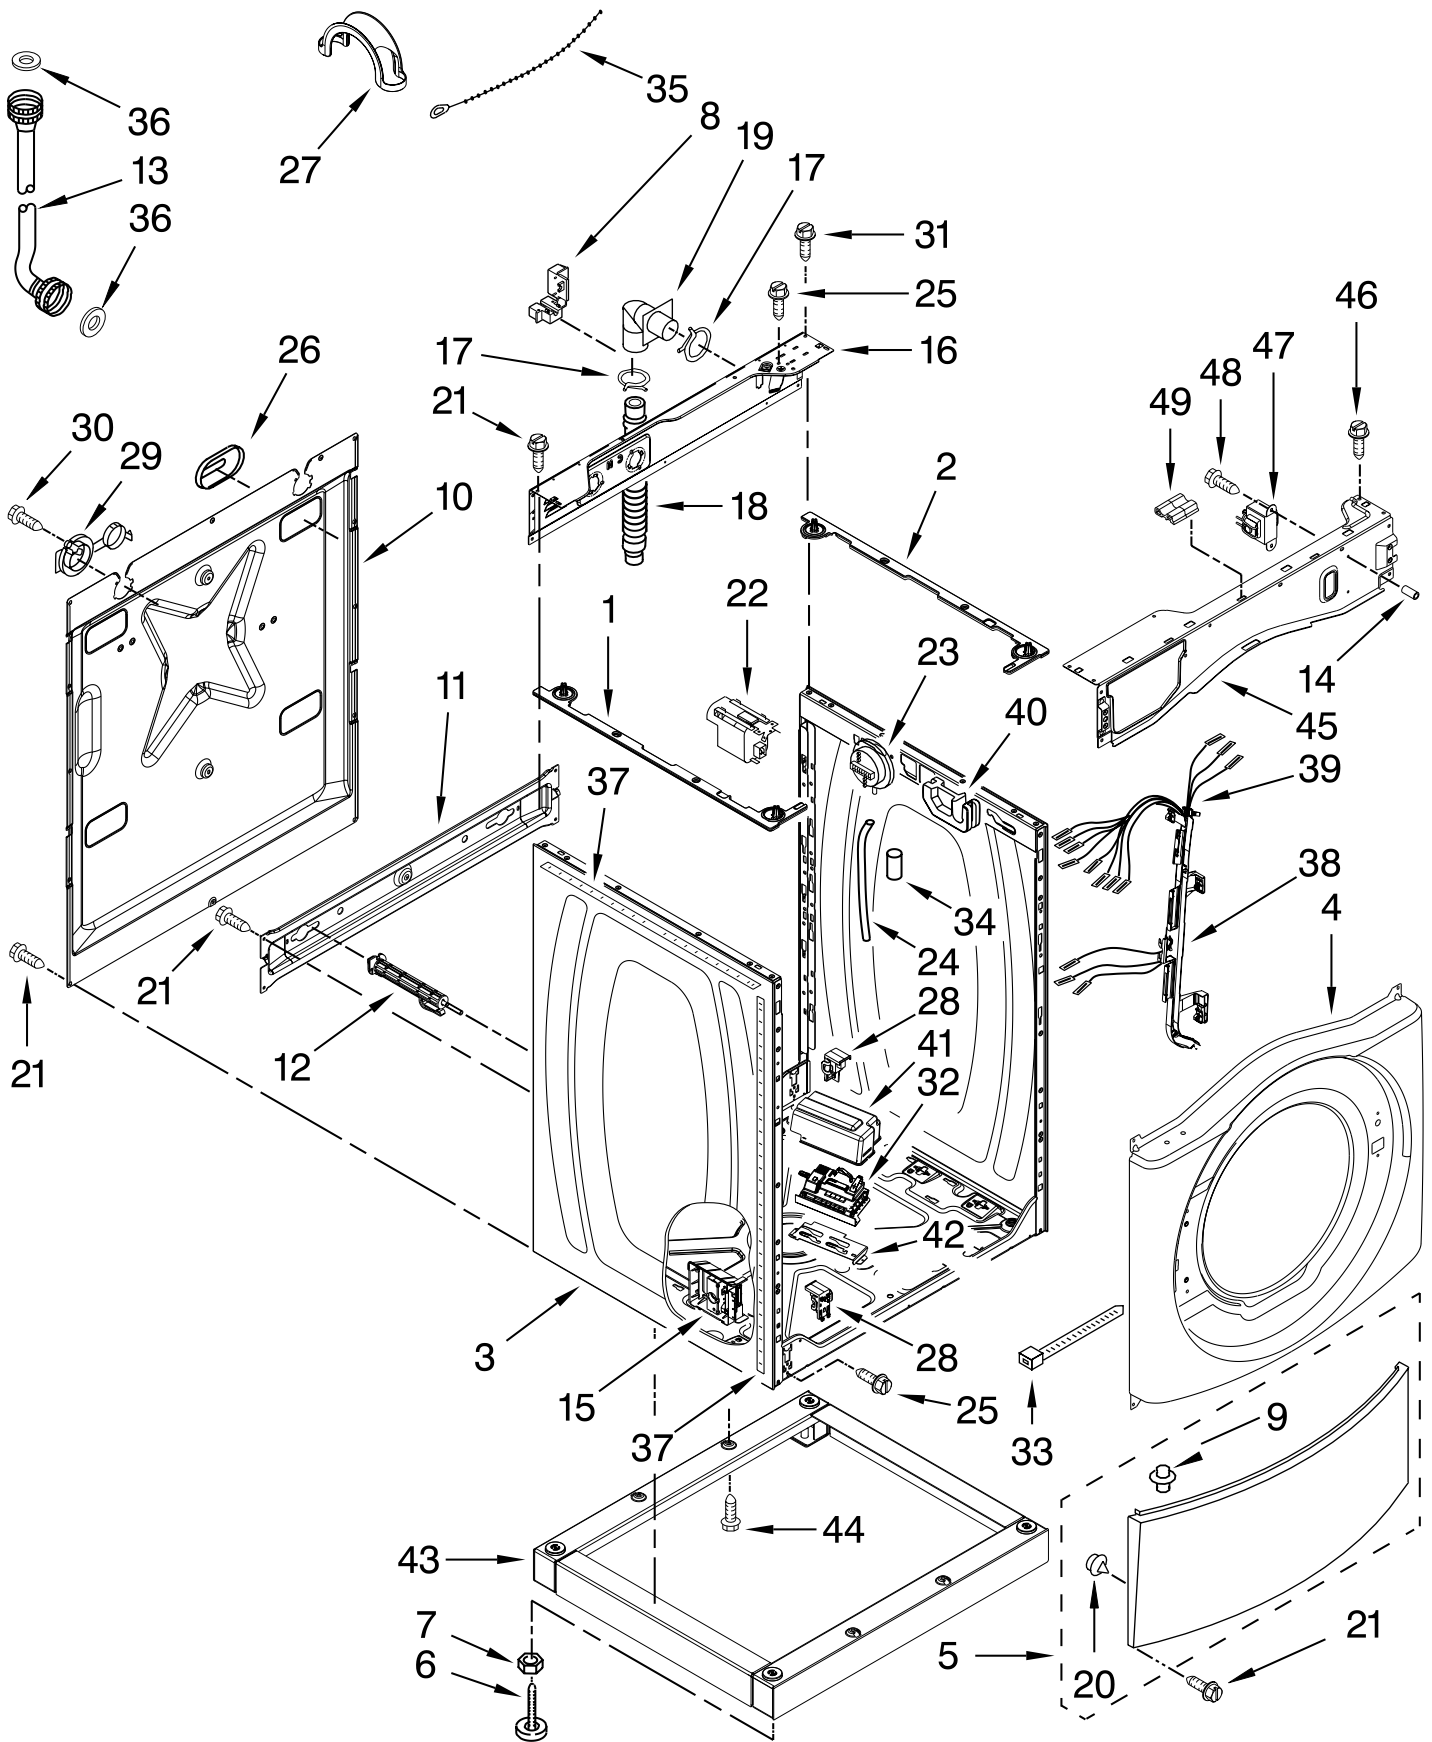

WASHER CABINET PARTS

For Models: MLE20PDBZW0, MLG20PDBWW0, MLG20PRBWW0, MLE20PRBZW0
(White) (White) (White) (White)

FOR ORDERING INFORMATION REFER TO PARTS PRICE LIST

WASHER CABINET PARTS

For Models: MLE20PDBZW0, MLG20PDBWW0, MLG20PRBWW0, MLE20PRBZW0
(White) (White) (White) (White)

Illus. No.	Part No.	DESCRIPTION	Illus. No.	Part No.	DESCRIPTION	Illus. No.	Part No.	DESCRIPTION
1	W10405229	Rail–Spacer, Left	22	W10339736	Filter, Interference	39	W10330830	Harness, Main Wiring
2	W10405223	Rail–Spacer, Right						Includes Item 38
3	W10225458	Cabinet	23	W10292407	Switch, Pressure			And The Following
4	W10306505	Panel, Front	24	8540294	Hose, Pressure Switch			Cable Sets:
5	8540813	Toe Panel						(Not Illustrated)
6	W10245373	Foot, Leveling	25	8540479	Screw, Grounding	W10342200		CCU To Cold Fill
7	3359452	Nut, Lock	26	8540268	Cover, Transport			Valve (4 Pole)
8	W10110676	Strain Relief, Power Cord	27	8577378	U–Bend, Drain Hose	W10342201		CCU To Hot Fill
9	8518891	Rivet	28	W10085220	Microswitch			Valve (2 Pole)
10	W10258342	Panel, Rear	29	8540728	Sleeve, Cord Support	W10342210		CCU To MCU – Power
11	W10189659	Brace, Transport						(2 Pole)
12	W10251449	Bolt, Shipping	30	8540727	Screw, 3 x 8 mm	W10342214		CCU TO MCU–Serial
13		Hose, Water Inlet	31	8540329	Screw			Communication
	W10194208	Cold Water	32	W10487818	Microcomputer, Machine Control			(3 Pole)
	8571378	Hot Water				W10342208		Door Lock – Power
14	W10018050	CAPLUG	33	3429563	Cable Tie	40	8540643	Bracket, Spring
15	W10384849	Motor Control Unit	34	2161302	Sleeve, Pressure Switch Hose	41	W10405233	Cover, CCU
16	W10244560	Brace, Rear				42	W10198280	Bracket, CCU
17	356138	Clamp, Hose	35	3347868	Cable Tie	43	W10103350	Pedestal, Commercial
18	W10106460	Hose, Drain–Outer	36	3976300	Washer, Water Inlet Hose	44	3400111	Screw, 12–14 x 5/8
19	W10003260	Connector, Hose Outlet				45	W10294428	Bracket, Console
20	238614	Bumper	37	8318396	Seal, Foam–IEC	46	W10015090	Screw, 8–18 x 5/8
21	W10015090	Screw, 8–18 x 5/8	38	W10168546	Harness Channel, Side Front	47	W10198388	Transformer, 120 To 22.5 VAC
						48	8540329	Screw, 8–18 x 7/16
						49	W10198373	Retainer–Base

FOR ORDERING INFORMATION REFER TO PARTS PRICE LIST