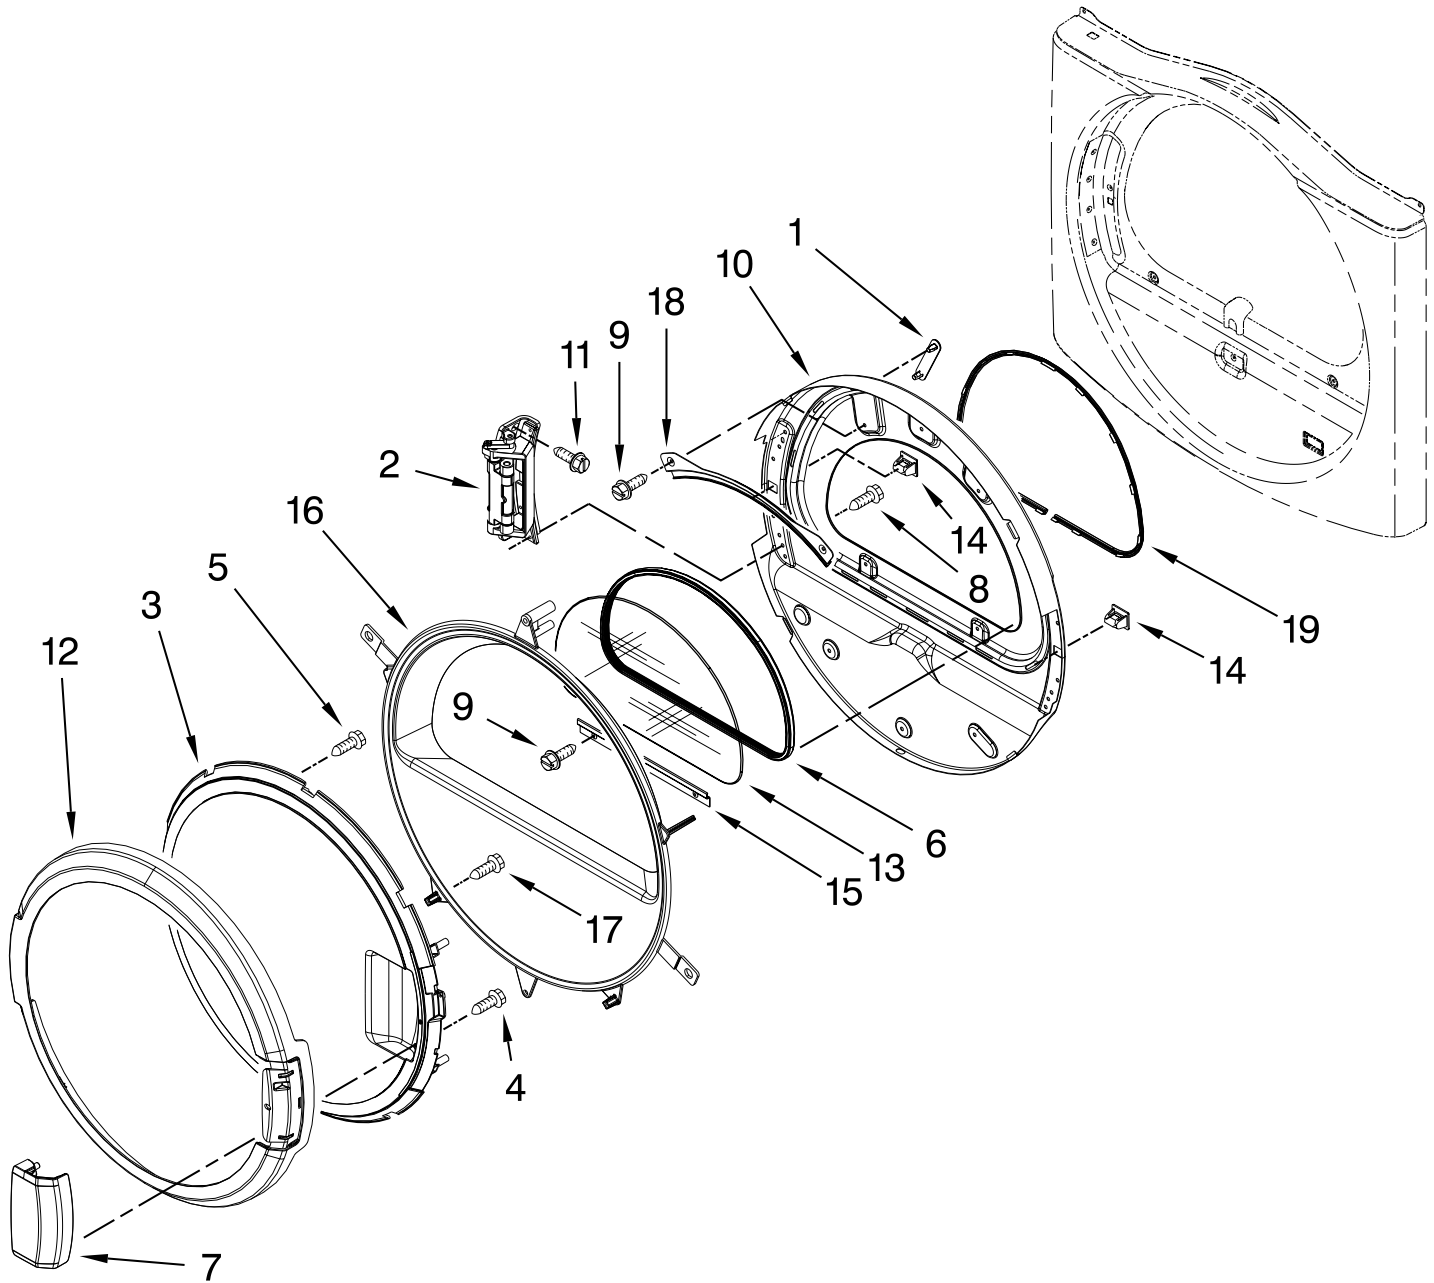

DRYER DOOR PARTS

For Models: MLE20PDBZW0, MLG20PDBWW0, MLG20PRBWW0, MLE20PRBZW0
(White) (White) (White) (White)

Illus. No.	Part No.	DESCRIPTION
1	8565119	Hinge Hole Cover (Inner Door)
2	W10304672	Door Hinge Assembly
3	W10137467	Assembly, Door Intermediate
4	9742177	Screw, 8-18 x 5/8
5	3400618	Screw, 6-32 x 3/8
6	8579663	Seal, Window
7	W10112976	Handle, Door

Illus. No.	Part No.	DESCRIPTION
8	W10159996	Screw, 10-24 x 3/64
9	3393258	Screw
10	W10421899	Door Assembly (Inner) (Includes Illus. 1, 14 & 19)
11	355515	Screw, 8-18 x 11/16

Illus. No.	Part No.	DESCRIPTION
12	W10112916	Door, Outer Ring
13	W10286878	Window
14	690081	Door Catch Assembly
15	8519354	Retainer-Lower
16	8580059	Door, Intermediate
17	8534022	Screw
18	8519356	Retainer, Upper
19	W10407973	Door Seal

FOR ORDERING INFORMATION REFER TO PARTS PRICE LIST