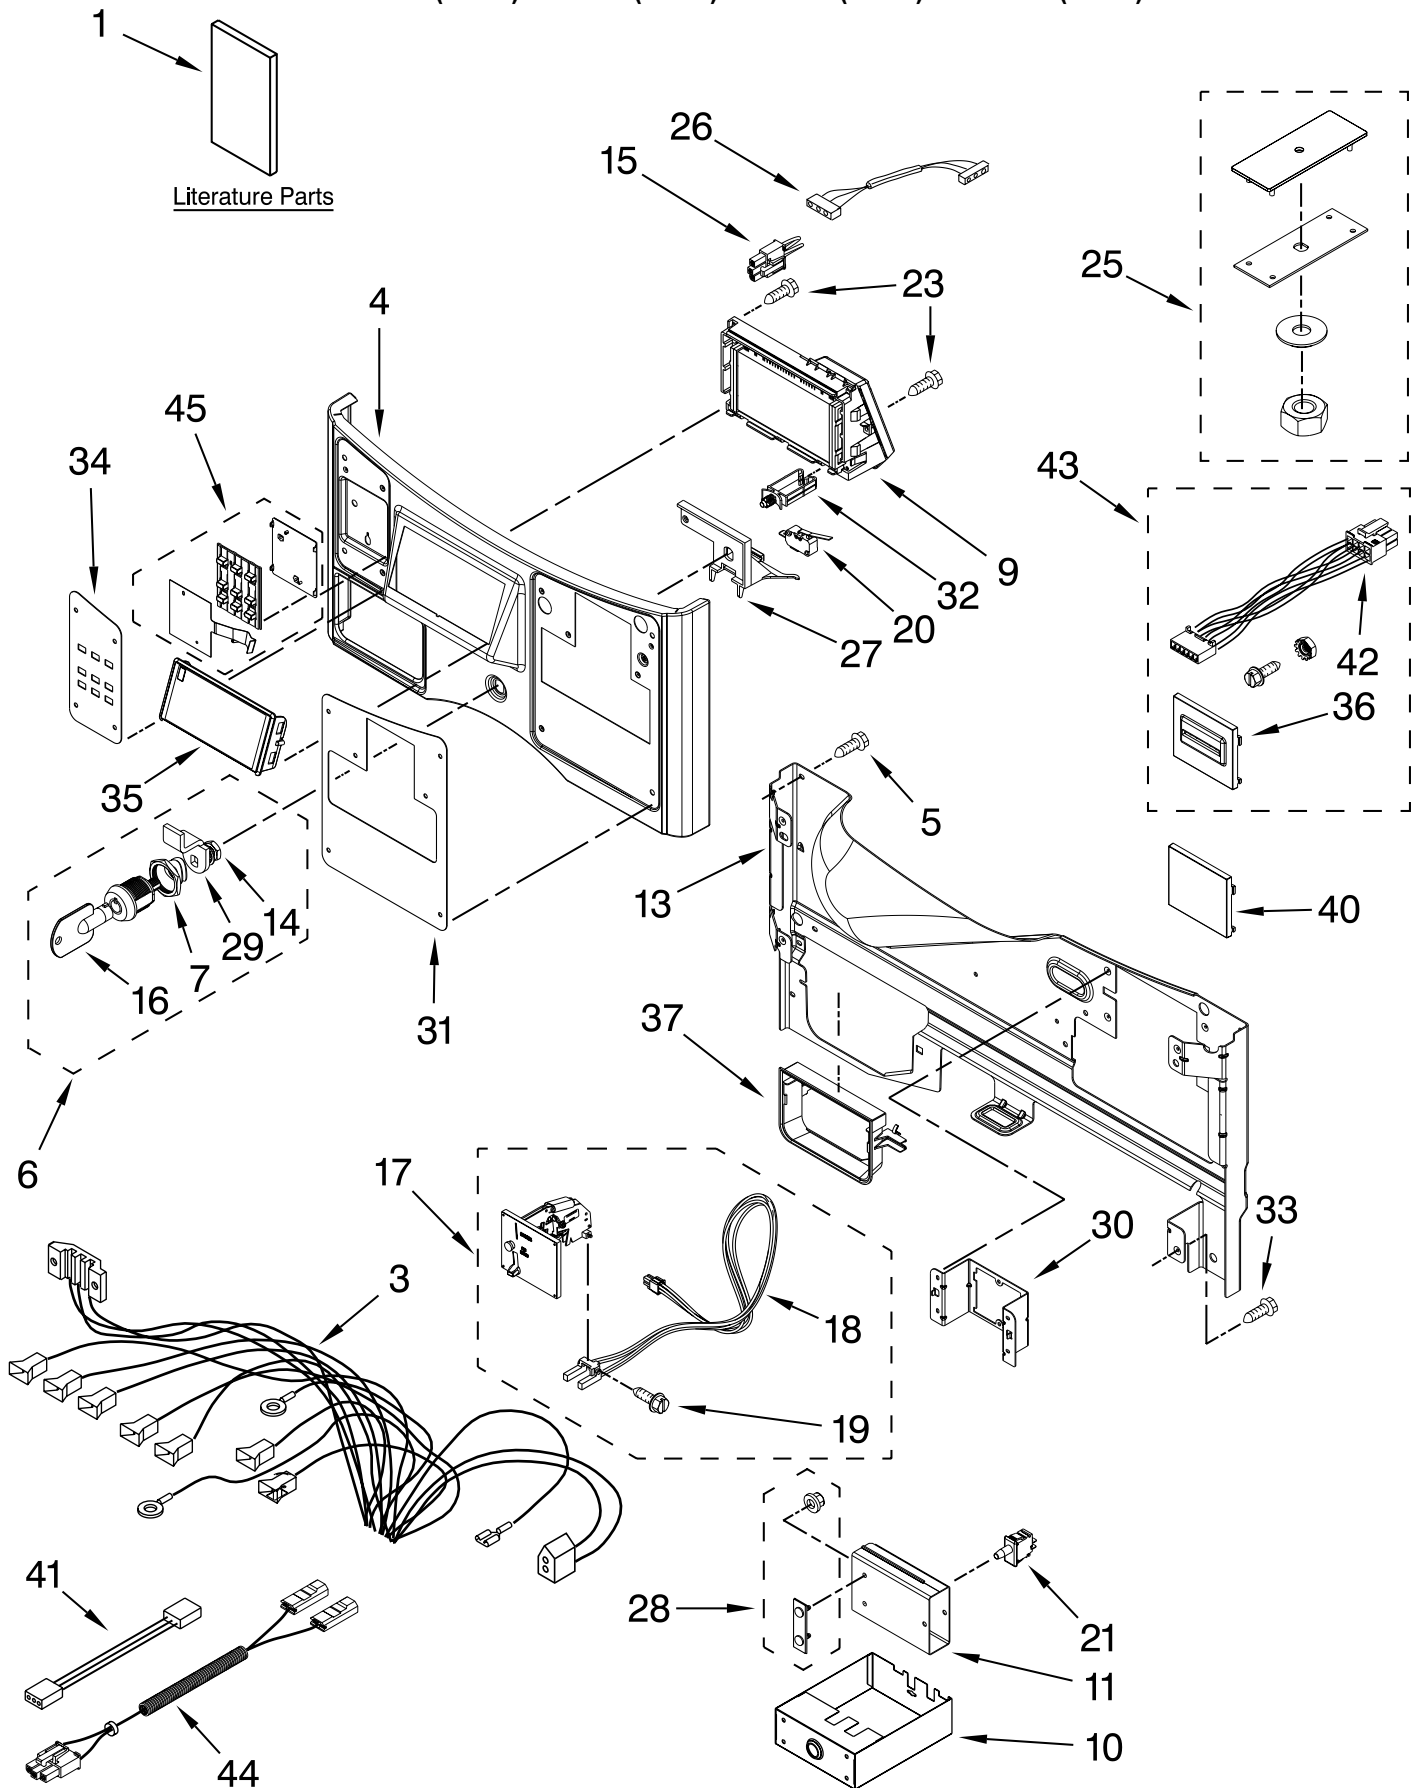

CONTROL PANEL PARTS

For Models: MLE20PDBZW0, MLG20PDBWW0, MLG20PRBWW0, MLE20PRBZW0
(White) (White) (White) (White)

FOR ORDERING INFORMATION REFER TO PARTS PRICE LIST