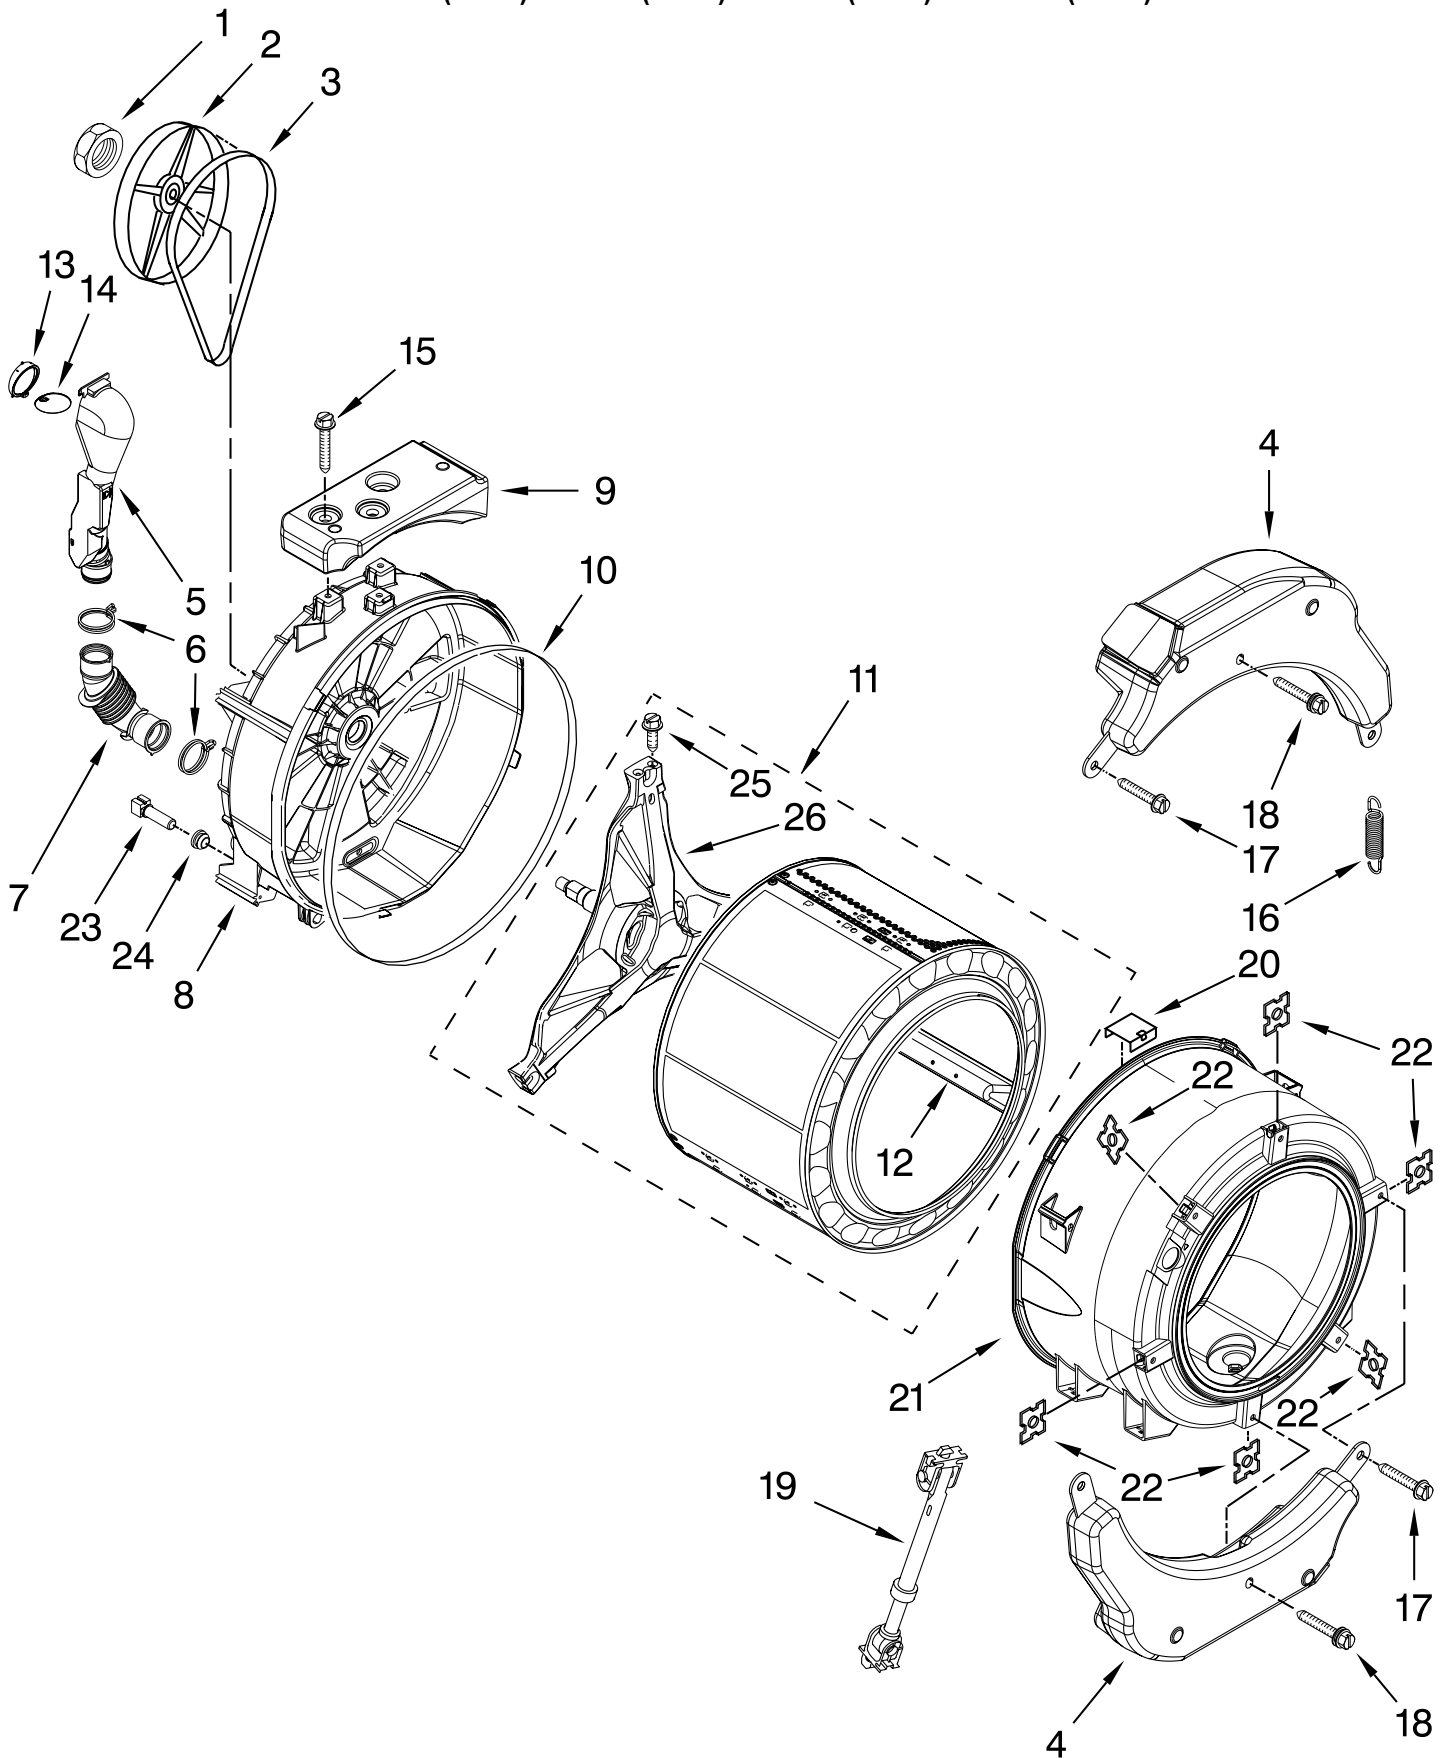

TUB AND BASKET PARTS

For Models: MLE20PDBZW0, MLG20PDBWW0, MLG20PRBWW0, MLE20PRBZW0
(White) (White) (White) (White)

FOR ORDERING INFORMATION REFER TO PARTS PRICE LIST

TUB AND BASKET PARTS

For Models: MLE20PDBZW0, MLG20PDBWW0, MLG20PRBWW0, MLE20PRBZW0
(White) (White) (White) (White)

Illus. No.	Part No.	DESCRIPTION
1	8533999	Nut, Pulley
2	8540088C	Pulley
3	W10260319	Belt, Drive
4	W10223198	Counterweight, Front
5	W10142720	Pipe, Ventilation
6	8540010	Clamp, Vent Hose
7	8540019	Hose, Exhaust
8	W10303574	Tub, Rear (Includes Items 10 & 22)
9	W10200747	Counterweight, Rear
10	8540090	Gasket, Tub
11	W10303571	Basket, Complete
12	W10118982	Baffle, Tub
13	W10142721	Connector – Ventilation
14	W10142722	Flap – Ventilation
15	W10246531	Screw, Rear Counterweight
16	W10010360	Spring, Suspension (Set Of 2)
17	W10094780	Bolt, Counterweight
18	W10259288	Bolt Assembly, Counterweight Center Hole
19	W10015830	Shock Absorber
20	8540092	Clamp, Tub
21	W10266965	Tub, Front (Includes Items 10 & 22)
22	8540072	Nut, Push-In
23	W10176659	Negative Thermistor Control
24	8540766	Seal, Rubber
25	8540382	Screw
26	8540342	Crosspiece Assembly