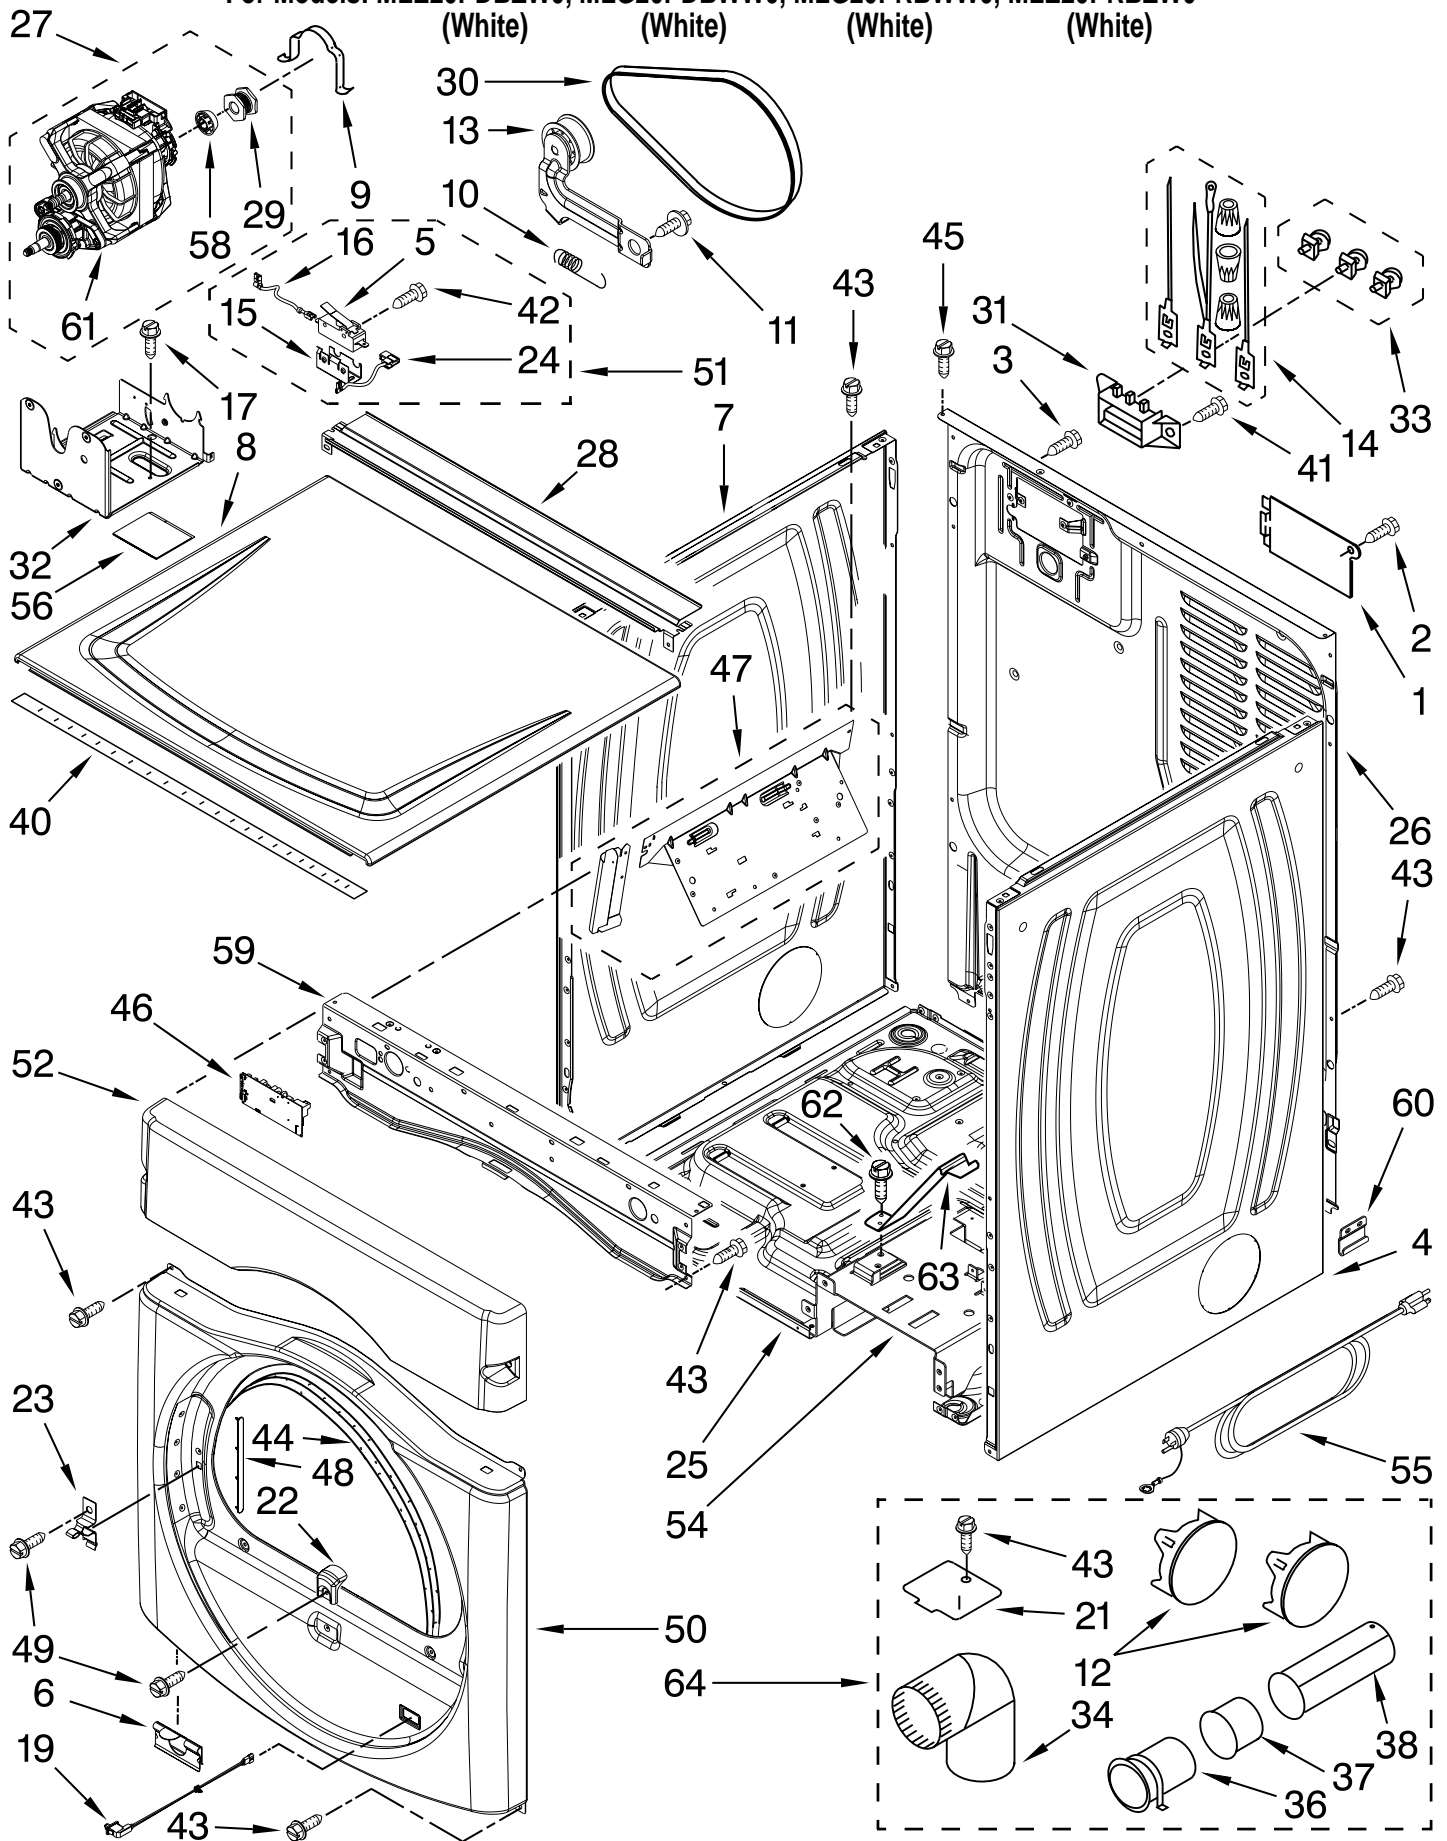

DRYER CABINET PARTS

For Models: MLE20PDBZW0, MLG20PDBWW0, MLG20PRBWW0, MLE20PRBZW0
(White) (White) (White) (White)

FOR ORDERING INFORMATION REFER TO PARTS PRICE LIST

DRYER CABINET PARTS

For Models: MLE20PDBZW0, MLG20PDBWW0, MLG20PRBWW0, MLE20PRBZW0
(White) (White) (White) (White)

Illus. No.	Part No.	DESCRIPTION	Illus. No.	Part No.	DESCRIPTION	Illus. No.	Part No.	DESCRIPTION
1	W10286180	Cover, Terminal Block	25		Base, Cabinet	46	W10376685	Control Board
2	3390814	Screw, 8-18 x 3/8		8565046	PR (Card Reader)	47	8563727	Control Bracket
3	8533974	Screw Ground		W10198309	PD (Coin Drop)	48	8565043	Plug, Strip Front Panel
4	8565048	Panel, Side (R.H.)	26	8565059	Panel, Rear	49	3357011	Screw, 10-16 x 1/2
5	8564010	Switch, Broken Belt	27	W10396034	Motor Assembly 60 HZ.	50	W10117421	Front Panel (Includes Illus. 44)
6	8519459	Clip, Toe Panel	28	W10198224	Bracket, Water Channel	51	W10155571	Switch, Assembly
7	8565054	Panel, Side (L.H.)	29	3394341	Pulley	52	W10198215	Enclosure, CCU Assembly
8	8563730	Top	30	W10131172	Belt, Drive	54	W10133261	Vault Switch, Bracket
9	660658	Clamp, Motor	31	3397659	Block, Terminal	55	W10440461	Power Cord
10	3387374	Spring, Idler	32	W10135695	Bracket, Motor	56	W10212660	Sound Pad, Motor
11	3389420	Retainer, Idler	33	279393	Terminal Block Screw Kit (For Terminal Block	58	3393657	Belt Restrainer
12	697750	Plug, Multivent	34	49026	4" - 90° Elbow	59	8565237	Bracket, Console
13	W10344192	Idler Assembly	36	8563747	Exhaust Pipe & Bracket	60	W10198461	Bracket-Stack
14	279318	Terminal, Brass & Tinned (3) (Includes Item. 33)	37	8563750	Exhaust Pipe (Short)	61	3405160	Belt, Poly V
15	8564011	Bracket, Switch	38	8563749	Exhaust Pipe (Long)	62	693995	Screw, 8-18 x 3/8
16	W10167613	Wire, Belt Switch	40	8318396	Seal-Foam (IEC)	63	W10198376	Bracket, Burner
17	343641	Screw, 8-18 x 1/2	41	8533971	Screw, 8-18 x 5/16	Optional Parts Not Included		
19	W10128087	Assembly, Door Switch	42	W10002600	Screw, 6-20 x 1.00	Dryer Exhaust Kit		
21	8066115	Cover-Plate	43	3390647	Screw, 8-18 x 1/2	(For Side & Bottom Venting)		
22	8580015	Ramp, Door	44	3387242	Seal, Front Panel			
23	8565122	Strike, Door	45	3393008	Screw, 10-16 x 1/2			
24	8539892	Wire-Motor To-Belt-Switch						
						64	279818	White