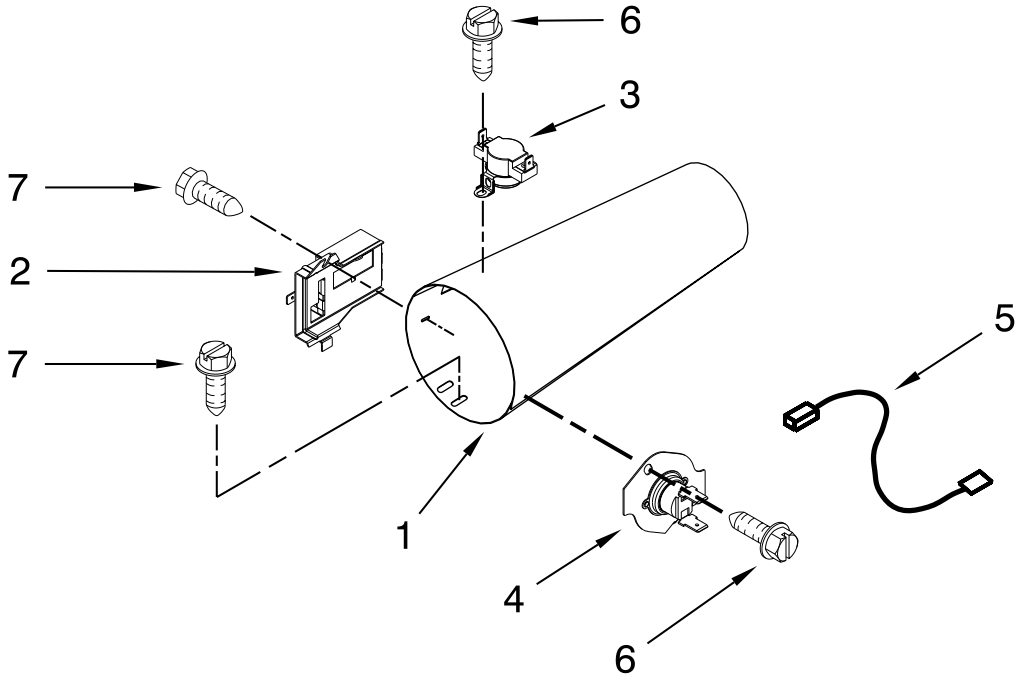

DRYER HEATING PARTS – GAS

For Models: MLE20PDBZW0, MLG20PDBWW0, MLG20PRBWW0, MLE20PRBZW0
(White) (White) (White) (White)

Illus. No.	Part No.	DESCRIPTION
1	8573824	Funnel-Burner
2	338906	Radiant Sensor
3	3391912	Thermostat, High Limit
4	8573713	Thermal Cut-Off (Includes Item #3)
5	3401707	Jumper TCO, High Limit
6	90767	Screw, 8-18 x 3/8
7	3390647	Screw, 8-18 x 1/2