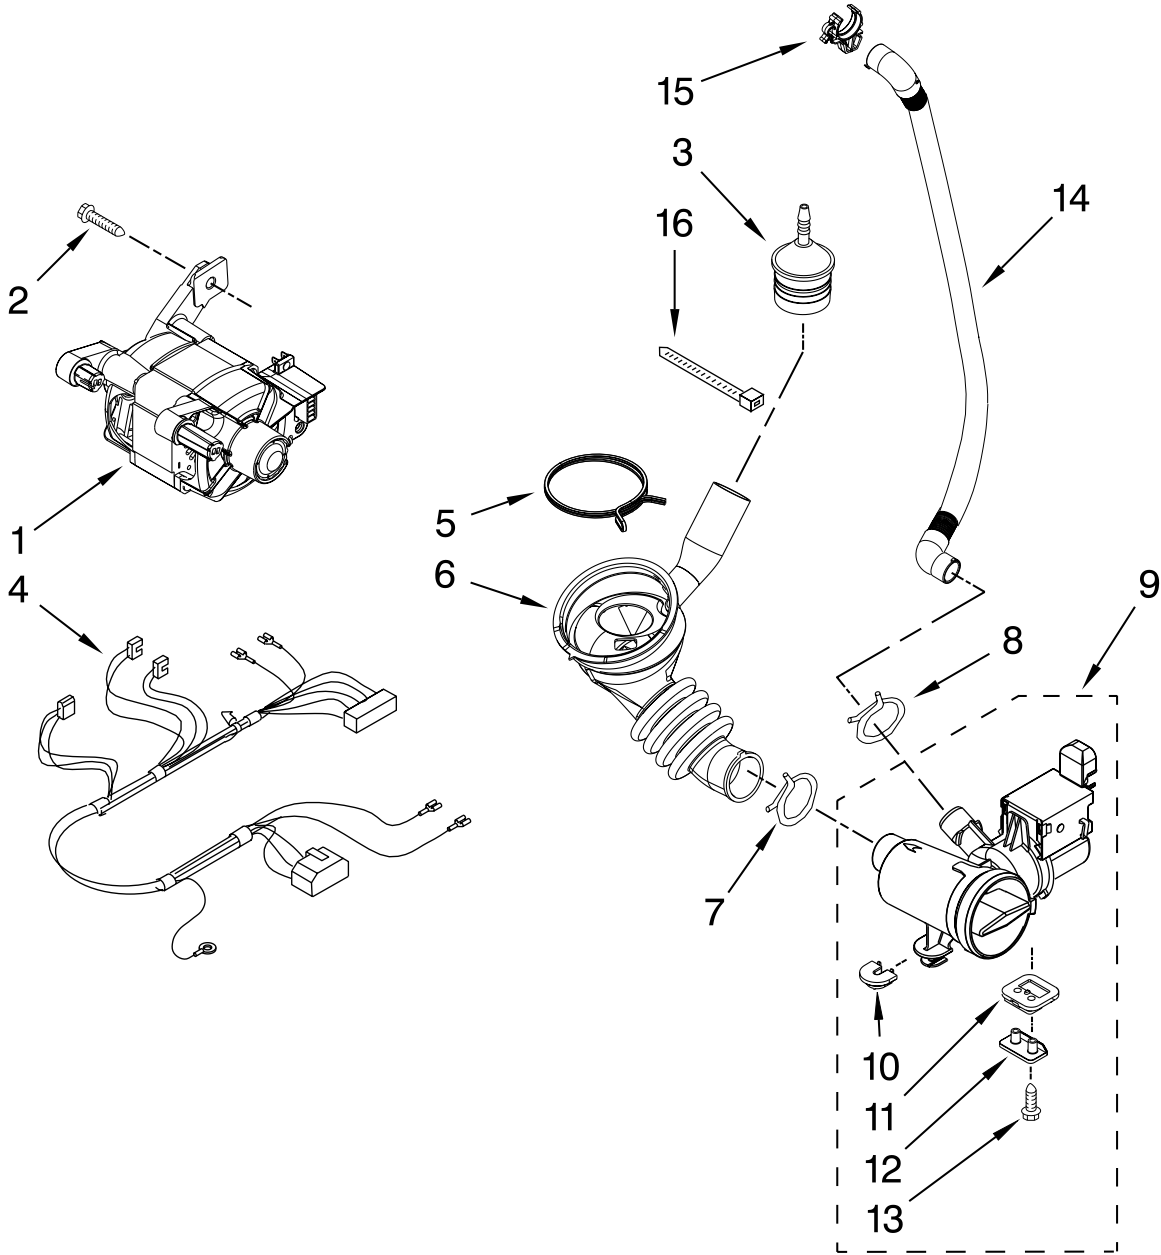

PUMP AND MOTOR PARTS

For Models: MLE20PDBZW0, MLG20PDBWW0, MLG20PRBWW0, MLE20PRBZW0
(White) (White) (White) (White)

Illus. No.	Part No.	DESCRIPTION
1	W10171927	Motor, Drive
2	8540134	Bolt, Motor
3	W10405608	Air Trap (Includes Item 16)
4	W10201879	Harness, Motor
5	8181734	Clamp

Illus. No.	Part No.	DESCRIPTION
6	8540012	Hose, Tub to Pump
7	370448	Clamp, Hose
8	356138	Clamp, Drain Hose
9	W10130913	Pump (Complete)
10	W10034820	Foot, Rubber (Slider)
11	W10034830	Foot, Rubber (Lock)

Illus. No.	Part No.	DESCRIPTION
12	8540033	Cap, Lock Foot
13	8533964	Screw, 10-16 x 1.25
14	W10272563	Hose, Drain- Inner
15	W10003290	Retainer, Drain Hose
16	2262071	Cable Tie

FOR ORDERING INFORMATION REFER TO PARTS PRICE LIST