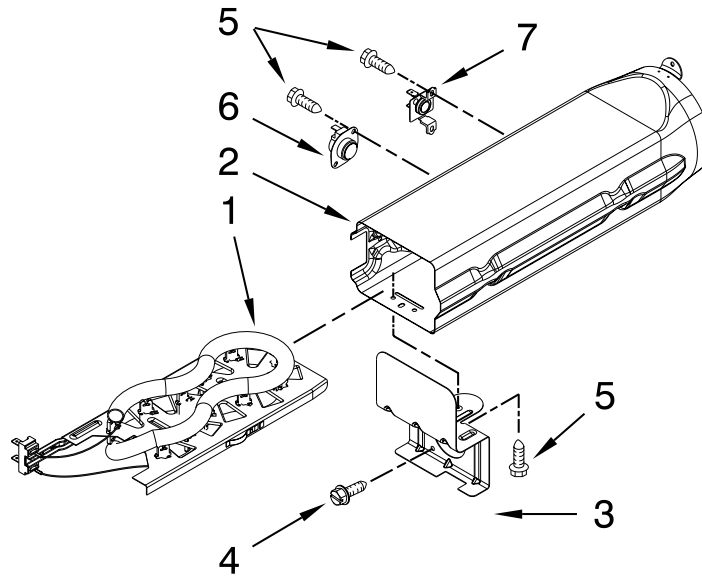

DRYER HEATING PARTS – ELECTRIC

For Models: MLE20PDBZW0, MLG20PDBWW0, MLG20PRBWW0, MLE20PRBZW0
(White) (White) (White) (White)

Illus. No.	Part No.	DESCRIPTION
1	3387748	Heater Element
2	3392537	Heater Box,
3		Bracket, Heater Box
	8066099	PR
	W10198340	PD
4	693995	Screw, 8-18 x 3/8
5	90767	Screw, 8-18 x 3/8
6	3391914	Thermostat, High-Limit 295/215-NC
7	8318314	Thermal Cut-Off (Includes Item 6)

FOR ORDERING INFORMATION REFER TO PARTS PRICE LIST