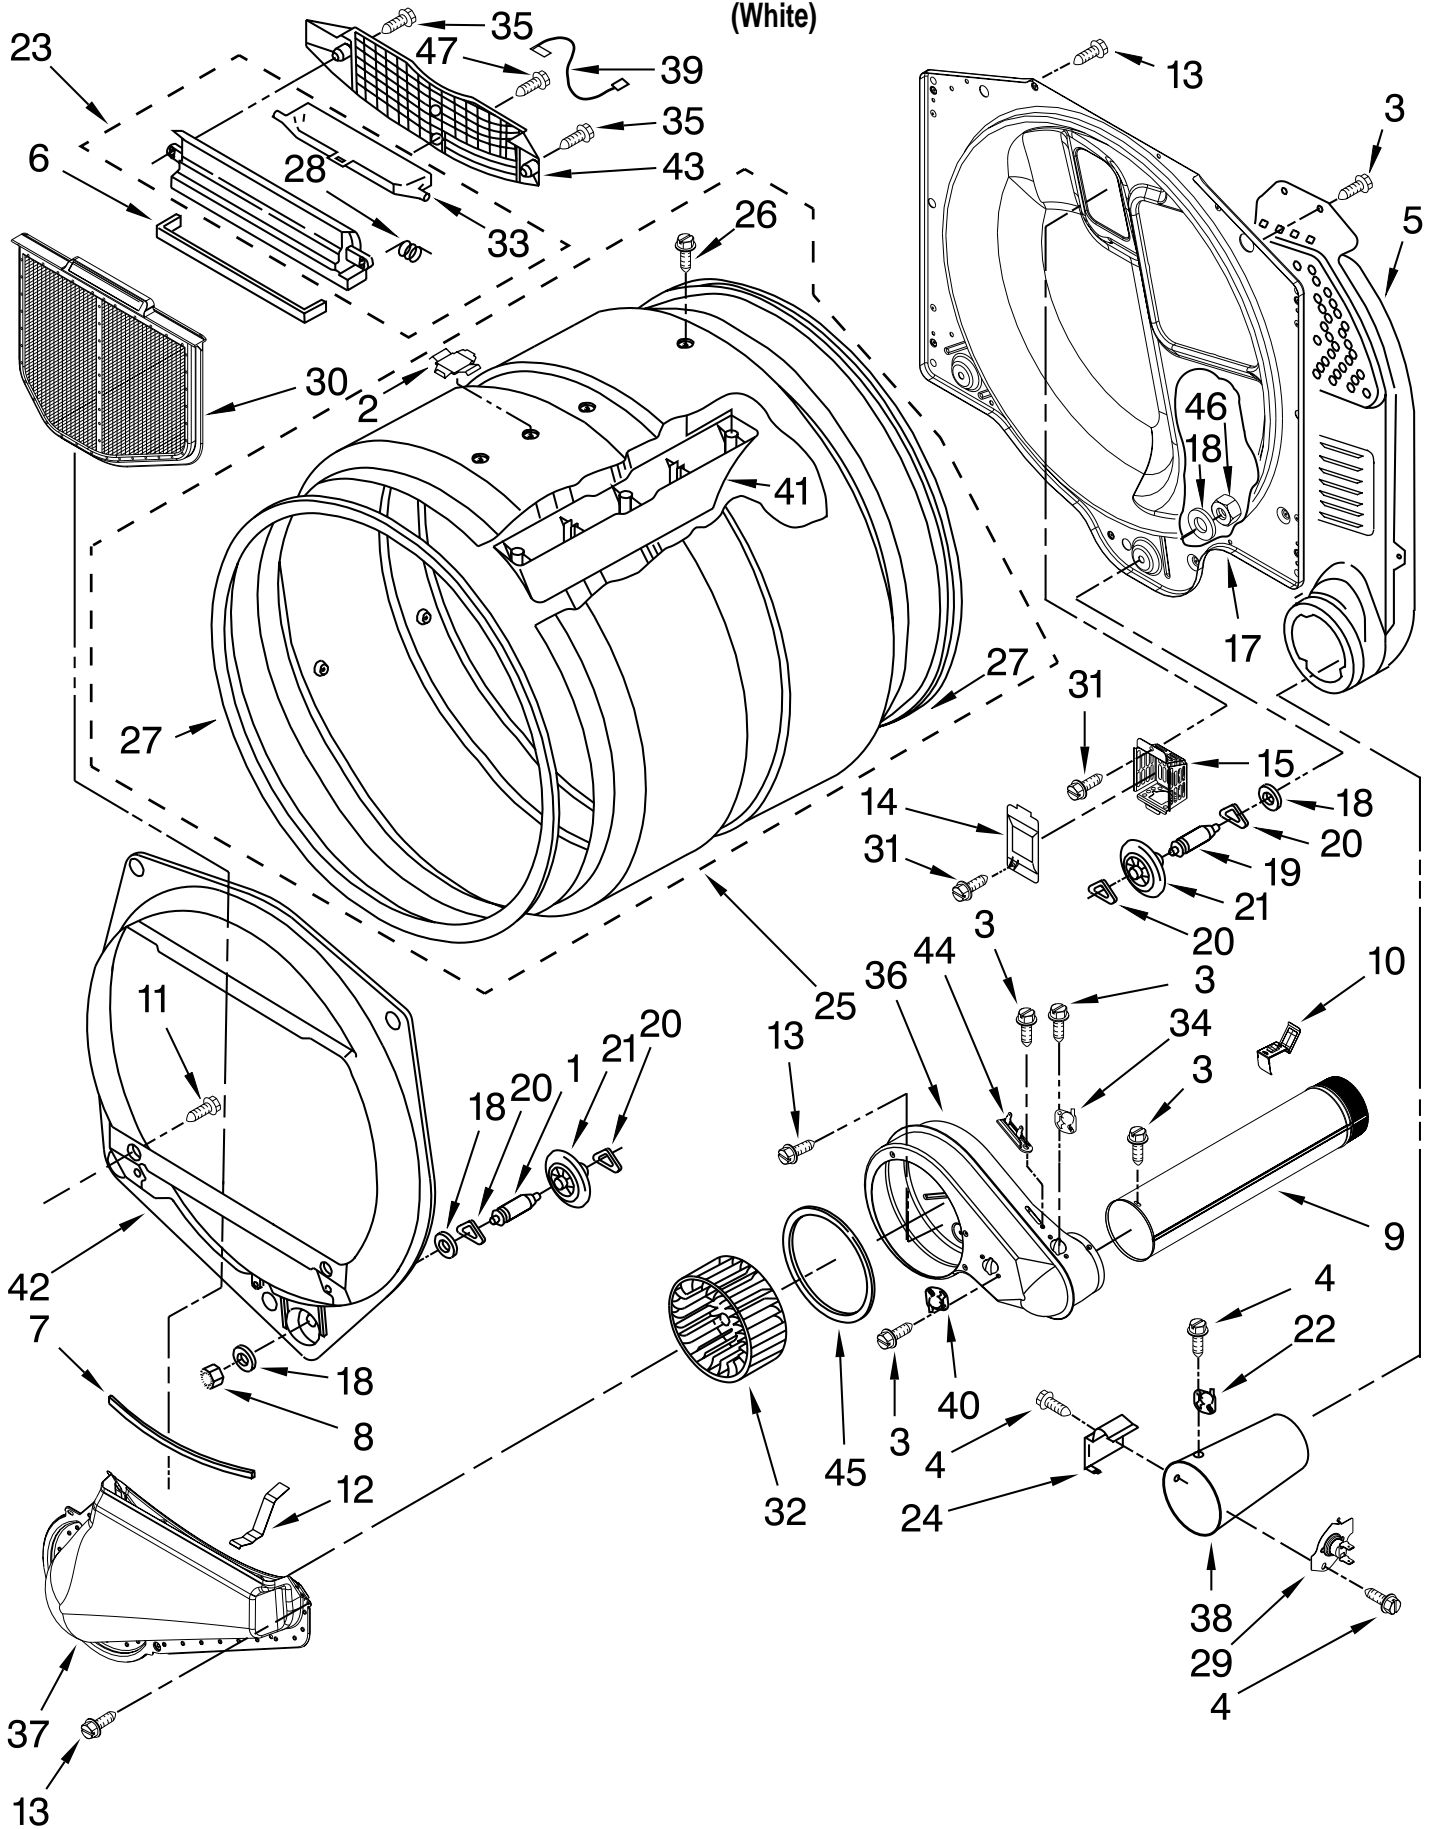

UPPER AND LOWER BULKHEAD PARTS

For Model: MLG24PDAGW1

(White)

FOR ORDERING INFORMATION REFER TO PARTS PRICE LIST

UPPER AND LOWER BULKHEAD PARTS

For Model: MLG24PDAGW1
(White)

Illus. No.	Part No.	DESCRIPTION	Illus. No.	Part No.	DESCRIPTION	Illus. No.	Part No.	DESCRIPTION
1	8575324	Shaft, R.H. Thread	18	3387459	Washer, Support	32	W10349492	Wheel, Blower
2	W10128544	Drum, Caplug	19	8575325	Shaft, L.H. Thread	33	W10181925	Door, Lint Screen
3	8533971	Screw	20	690997	Ring, Tri	34	W10194158	Thermostat, 140°F Cycling
4	90767	Screw	21	W10314171	Roller, Support	35	3387230	Screw
5	3394346	Air Duct Assembly	22	W10206703	Thermostat 255°F High Limit	36	W10119255	Housing, Blower
6	697813	Foam-Seal	23	W10181928	Housing, Outlet	37	8066168	Lint Duct Assembly
7	697814	Seal, Drum Front	24	338906	Sensor, Radiant	38	8573824	Funnel, Burner
8	3934666	Nut, 3/8 x 16 (R.H.)	25	8528998	Drum Complete	39	3401707	Wire, Jumper
9	W10121167	Exhaust Pipe	26	W10219342	Screw	40	W10206206	Thermostat 155° Electronic
10	8572105	Clip, Exhaust	27	W10166807	Seal, Drum	41	697693	Baffle, Drum
11	3357011	Screw	28	3394986	Spring, Lint Screen	42	697557	Bulkhead, Front
12	W10345456	Clip-Spring	29	W10181549	Thermal-Cutoff	43	W10181926	Grille, Outlet
13	489463	Screw	30	W10049370	Lint Screen	44	3392519	Thermal Limiter
14	3402841	Lens, Drum Light	31	3390647	Screw	45	W10181918	Foam-Seal
15	8578825	Bracket, Drum Light				46	W10001120	Nut, 3/8-16 (L.H.)
17	8520836	Bulkhead, Rear				47	695240	Screw

FOR ORDERING INFORMATION REFER TO PARTS PRICE LIST