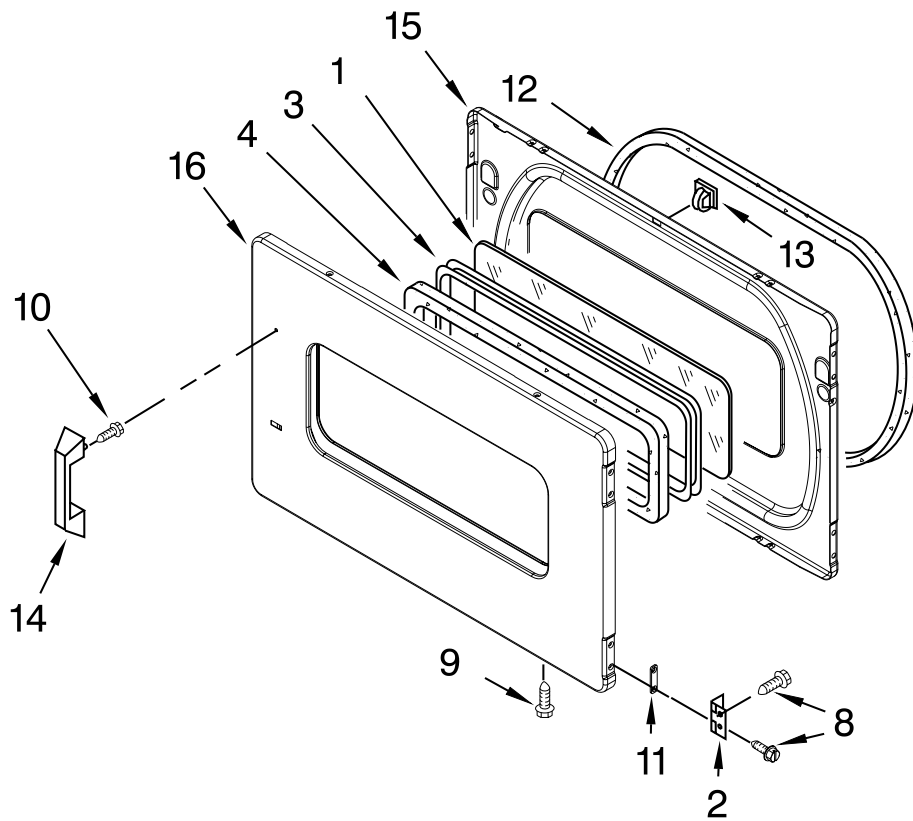

DOOR PARTS

For Model: MLG24PDAGW1
(White)

FOR ORDERING INFORMATION REFER TO PARTS PRICE LIST

DOOR PARTS

For Model: MLG24PDAGW1
(White)

Illus. No.	Part No.	DESCRIPTION
1	3392918	Window (Not Shown Part 3396122 window pack includes Illus. 1 & 4)
2	W10279703	Hinge & Pin
3	3392914	Frame, Window
4	3392915	Gasket, Window
5	3389249	"U" Nut
6	W10205622	Inner Door
7	W10205649	Outer Door
8	342055	Screw
9	W10080300	Screw
10	9742177	Screw
11	W10191265	Plug, Hinge Screw
12	3390735	Door Seal
13	3392538	Catch, Door Assembly
14	W10213202	Handle, Door
15	W10323063	Door, Inner
16	W10322548	Door, Outer
17	3389247	Hinge & Pin

YOUR MODEL WAS PRODUCED WITH TWO DIFFERENT
DOOR VARIATIONS. REFER TO
ART TO ENSURE CORRECT PART IS ORDERED.