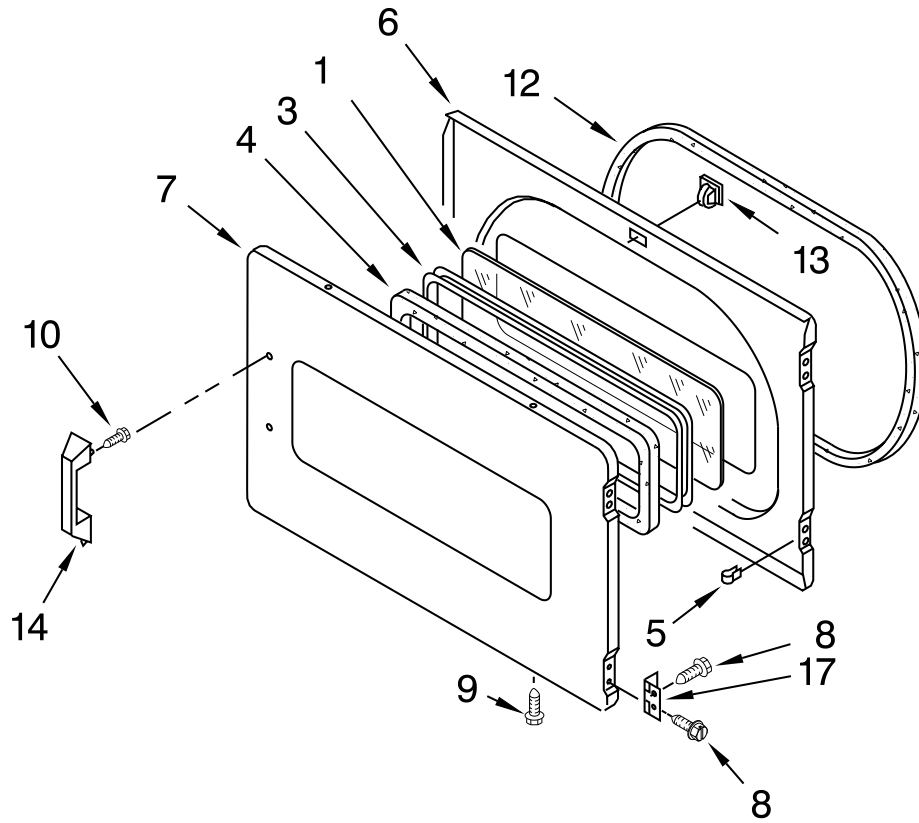

DOOR PARTS

For Model: MLG24PDAGW1
(White)

FOR ORDERING INFORMATION REFER TO PARTS PRICE LIST

DOOR PARTS

For Model: MLG24PDAGW1
(White)

Illus. No.	Part No.	DESCRIPTION
1	3392918	Window (Not Shown Part 3396122 window pack includes Illus. 1 & 4)
2	W10279703	Hinge & Pin
3	3392914	Frame, Window
4	3392915	Gasket, Window
5	3389249	"U" Nut
6	W10205622	Inner Door
7	W10205649	Outer Door
8	342055	Screw
9	W10080300	Screw
10	9742177	Screw
11	W10191265	Plug, Hinge Screw
12	3390735	Door Seal
13	3392538	Catch, Door Assembly
14	W10213202	Handle, Door
15	W10323063	Door, Inner
16	W10322548	Door, Outer
17	3389247	Hinge & Pin

YOUR MODEL WAS PRODUCED WITH TWO DIFFERENT
DOOR VARIATIONS. REFER TO
ART TO ENSURE CORRECT PART IS ORDERED.