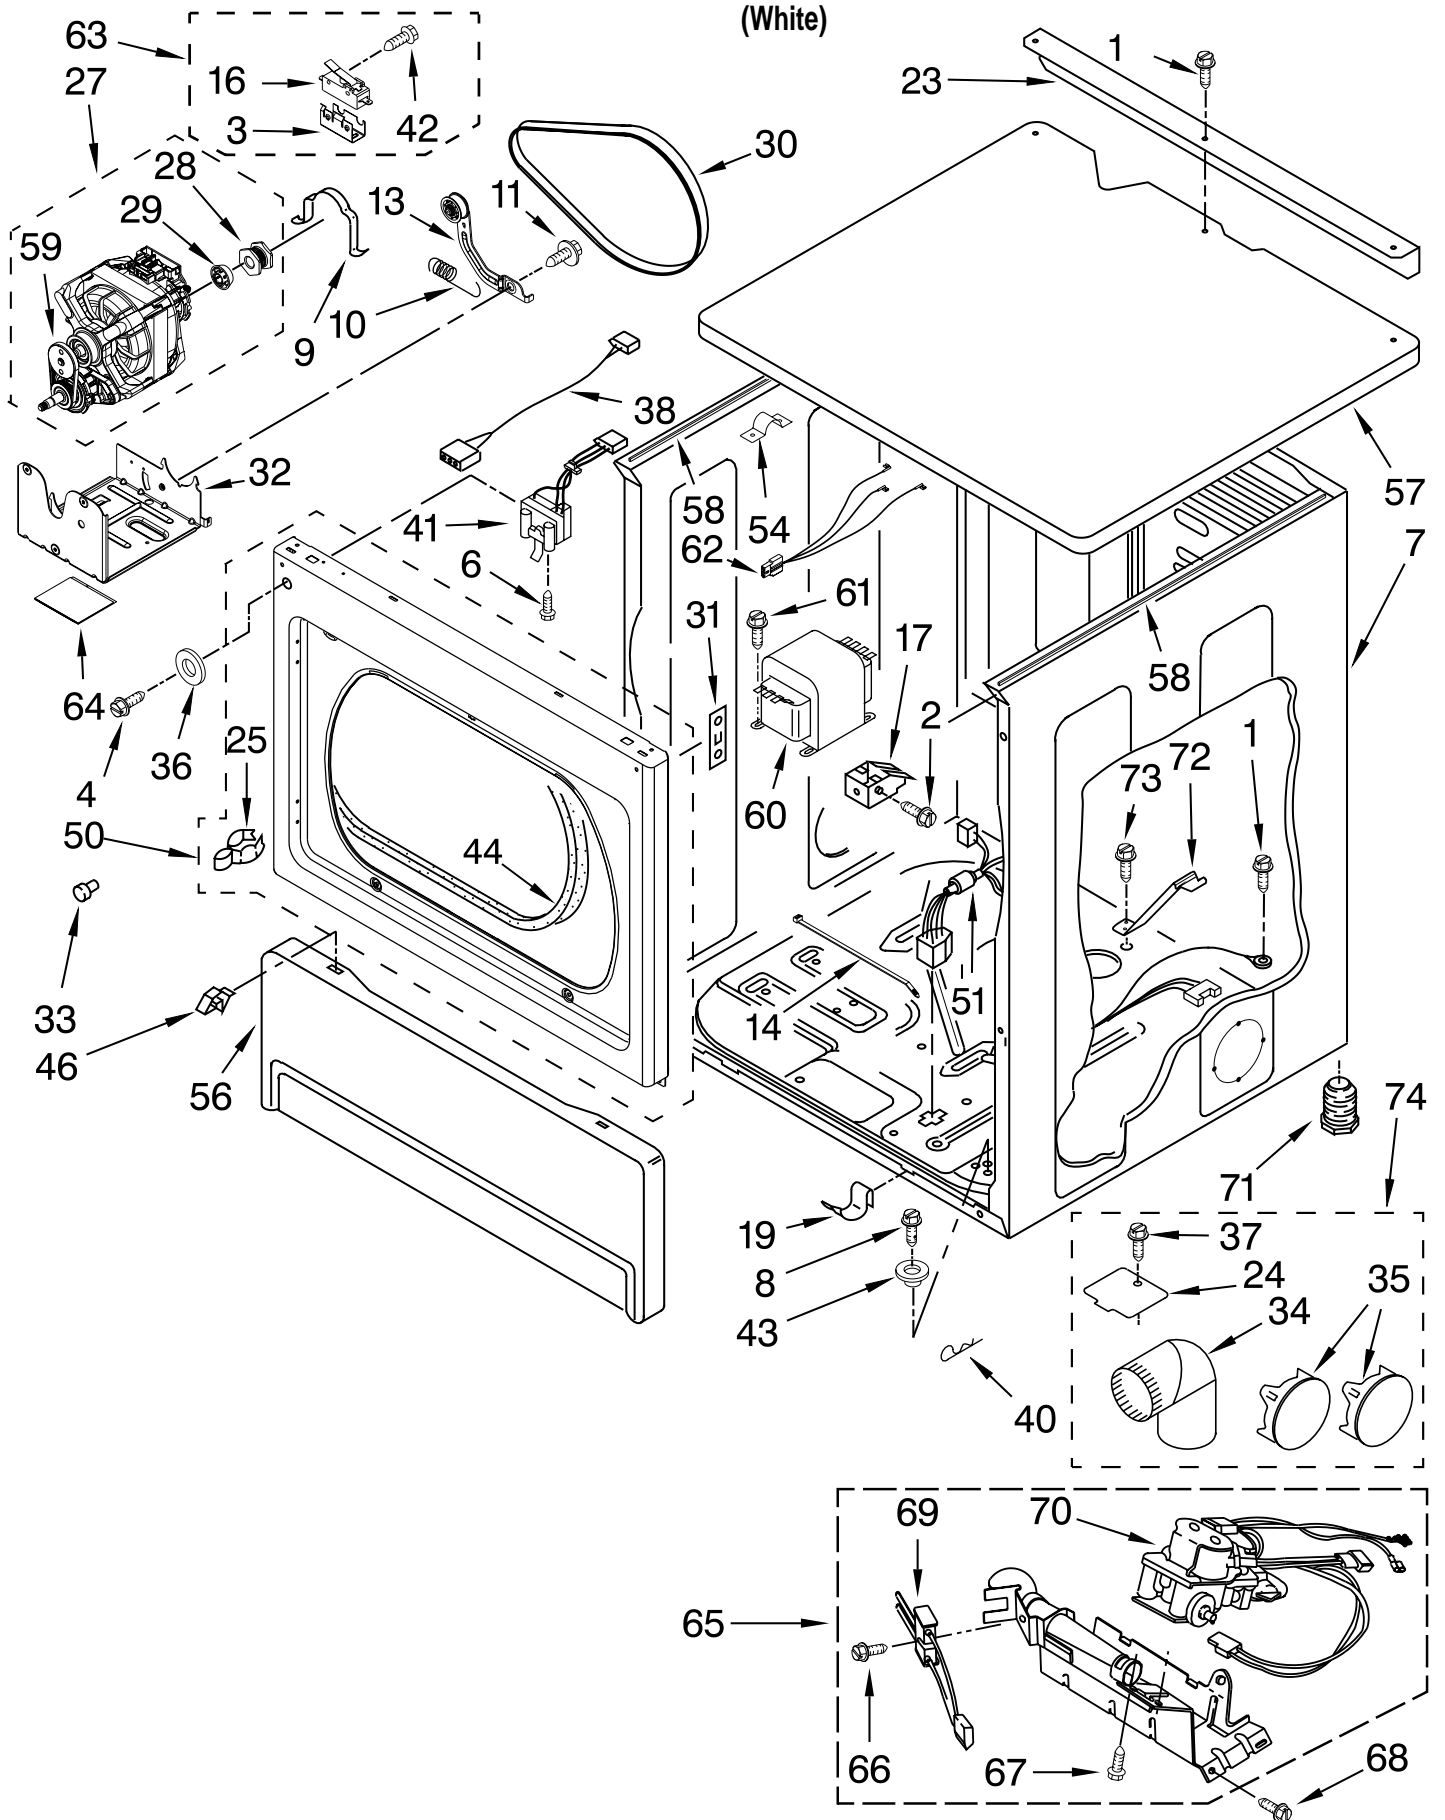

UPPER CABINET AND FRONT PANEL PARTS

For Model: MLG24PDAGW1
(White)

FOR ORDERING INFORMATION REFER TO PARTS PRICE LIST

UPPER CABINET AND FRONT PANEL PARTS

For Model: MLG24PDAGW1
(White)

Illus. No.	Part No.	DESCRIPTION	Illus. No.	Part No.	DESCRIPTION	Illus. No.	Part No.	DESCRIPTION
1	3390647	Screw	31	3390902	Clip, Door	60	3977633	Autotransformer
2	3391915	Screw			Hinge	61	3400000	Screw
3	8564011	Bracket-Switch	32	W10135695	Bracket, Motor	62	W10190549	Jumper, Transformer
4	3400077	Screw	33	693152	Bumper	63	W10259136	Assembly, Switch
6	697773	Screw	34	279731	4"-90° Elbow	64	W10212660	Sound Pad, Motor
7	3978859	Cabinet (Upper)	35	49252	Plug-Multivent	65	W10096909	Burner Assembly 50 Hz. (Refer To Page 12 & 13 for Further Breakdown)
8	3400523	5/16-18 X 1.00	36	W10223794	Washer	66	3393909	Screw
9	660658	Clamp, Motor	37	488729	Screw	67	343641	Screw
10	3387374	Spring, Idler	38	W10231861	Jumper, Door Switch	68	3387057	Screw
11	3389420	Retainer, Idler	40	W10117347	Cotter Pin	69	686590	Ignitor
13	W10344192	Idler Assembly	41	W10237959	Switch, Leaded Door	70	8281918	Valve Gas 50 Hz. (Complete)
14	8529895	Tie Cable	42	3400934	Assembly, Screw & Insulator	71	689172	Foot, Dryer Plastic (2)
16	W10410873	Assembly, Switch & Actuator	43	3389233	Bushing	72	W10181903	Bracket, Burner
17	3391846	Clip, Front Panel	44	3387242	Seal, Front Panel	73	693995	Screw, 8-18 x 3/8
19	W10291934	Clip	46	3388229	Retainer	Optional Parts Not Included		
23	3979115	Bracket, Angle	50	W10234293	Upper Front Panel	Dryer Exhaust Kit (For Side & Bottom Venting)		
24	3394331	Plate, Cover (Bottom Exhaust)	51	W10386322	Harness (Upper)	74	279818	White
25	696144	Strike, Door	54	98997	Clip			
27	W10289662	Motor Assembly 50 Hz.	56	697215	Panel, Toe (Includes Illus. 33)			
28	W10167237	Pulley	57	3389351	Top (Upper)			
29	3393657	Restraint, Belt	58	8318396	Foam-Seal			
30	W10131172	Belt, Drive	59	3405160	Belt, Poly V