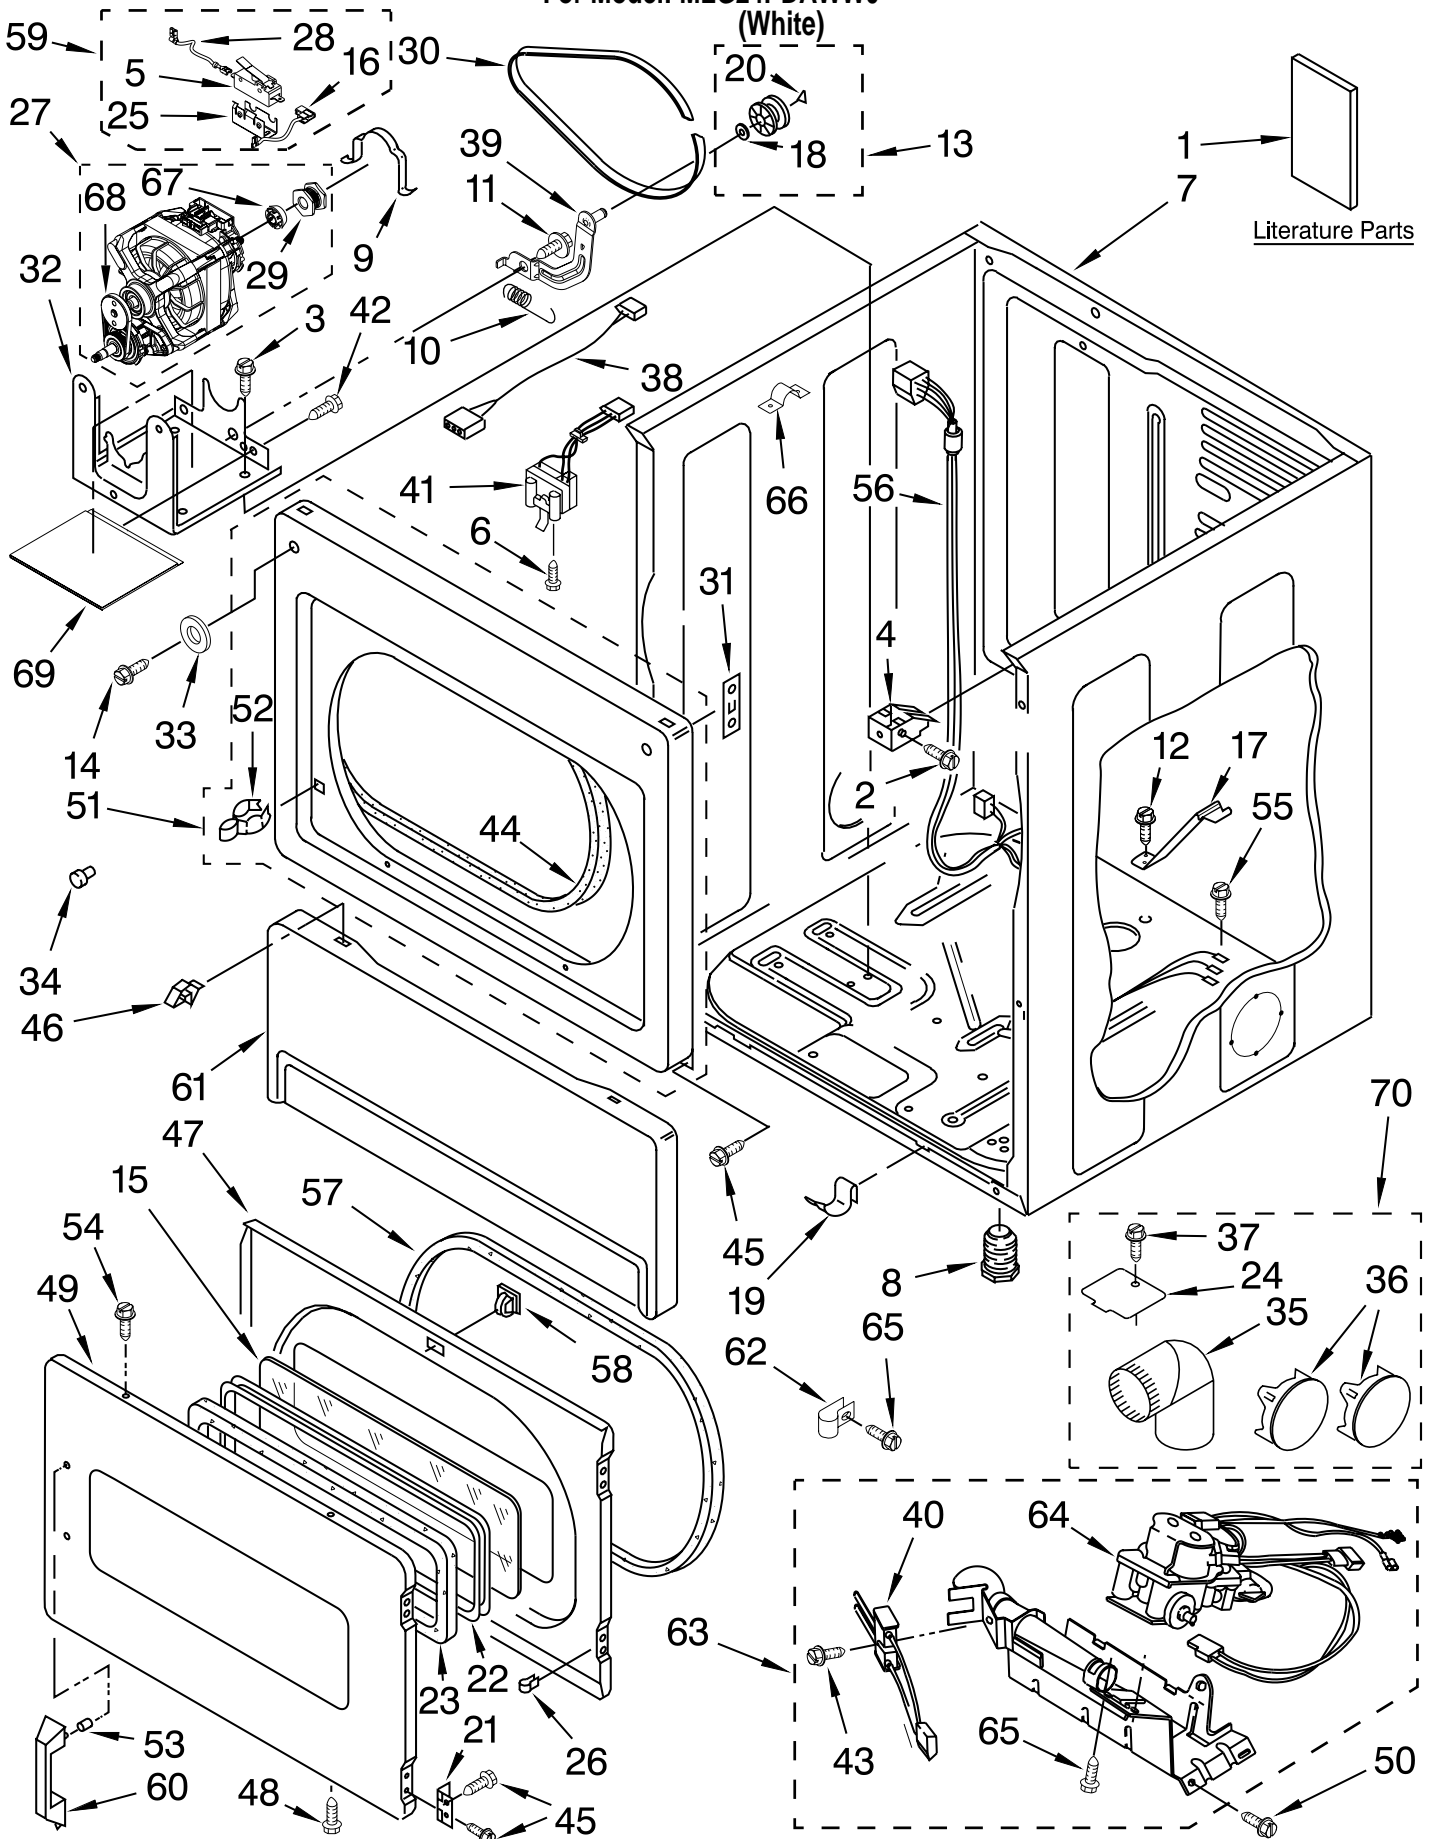

LOWER CABINET AND FRONT PANEL PARTS

For Model: MLG24PDAWW0

(White)

FOR ORDERING INFORMATION REFER TO PARTS PRICE LIST

LOWER CABINET AND FRONT PANEL PARTS

For Model: MLG24PDAWW0
(White)

Illus. No.	Part No.	DESCRIPTION	Illus. No.	Part No.	DESCRIPTION	Illus. No.	Part No.	DESCRIPTION
1		Literature Parts (Located Behind Toe Panel)	23	3392915	Gasket, Window	53	3393933	Fastener
	W10135153	Installation Instructions	24	3394331	Plate Cover (Bottom Exhaust)	54	718032	Screw
	W10135168	Tech Sheet	25	8564011	Bracket, Switch	55	3390647	Screw
	W10135161	Repair Parts List	26	3389249	Nut, "U"	56	W10169687	Harness (Lower)
2	3391915	Screw	27	W10139766	Motor Assembly (60 Hz.)	57	3390735	Seal, Door
3	3390663	Screw	28	W10167613	Wire, Belt Switch (To Protector)	58	3392538	Catch, Door Assembly
4	3391846	Clip, Front Panel	29	3394341	Pulley 60 Hz	59	W10155571	Switch Assembly
5	8564010	Switch, Broken Belt	30	W10131172	Belt, Drive	60	3392906	Handle, Door
6	697773	Screw	31	3390902	Clip, Door Hinge	61	697215	Panel, Toe (Includes Illus. 34)
7	8310656	Cabinet, Lower	32	W10135695	Bracket, Motor	62	3387561	Clamp-Pipe
8	3392100	Foot, Dryer Plastic	33	3392186	Washer	63	W10135231	Burner Assembly 60 Hz. (Refer To Pages 10 & 11 For Breakdown)
9	660658	Clamp, Motor	34	693152	Bumper			
10	3387374	Spring, Idler	35	279731	4"-90 Elbow	64	697441	Valve, Gas (Complete) 60 Hz
11	3389420	Retainer, Idler	36	697750	Plug-Multivent			
12	693995	Screw	37	488729	Screw	65	3387057	Screw
13	3388672	Pulley Assembly	38	8283298	Jumper, Door Switch	66	98997	Clip
14	3400077	Screw	39	W10141380	Bracket, Idler	67	3393657	Restrain, Belt
15	3392918	Window (Not Shown Part 3396122, Window Pack. Includes Illus. 15 & 23)	40	686590	Ignitor	68	3405160	Belt, Poly V
16	8539892	Wire Motor (To Belt Switch)	41	3406109	Door Switch Assembly	69	W10212660	Sound Pad, Motor
17	8529757	Bracket, Burner	42	W10002600	Screw	Optional Parts Not Included		
18	233520	Washer, Thurst	43	3393909	Screw	Dryer Exhaust Kit		
19	297092	Clip	44	3387242	Seal, Front Panel	(For Side & Bottom Venting)		
20	690997	Tri-Ring	45	342055	Screw	70	279818	White
21	3389247	Hinge And Pin	46	3388229	Retainer			
22	3392914	Frame, Window	47	3392905	Door, Rear			
			48	694091	Screw			
			49	3392880	Door, Front			
			50	343641	Screw			
			51	3393081	Upper Front Panel			
			52	696144	Strike, Door