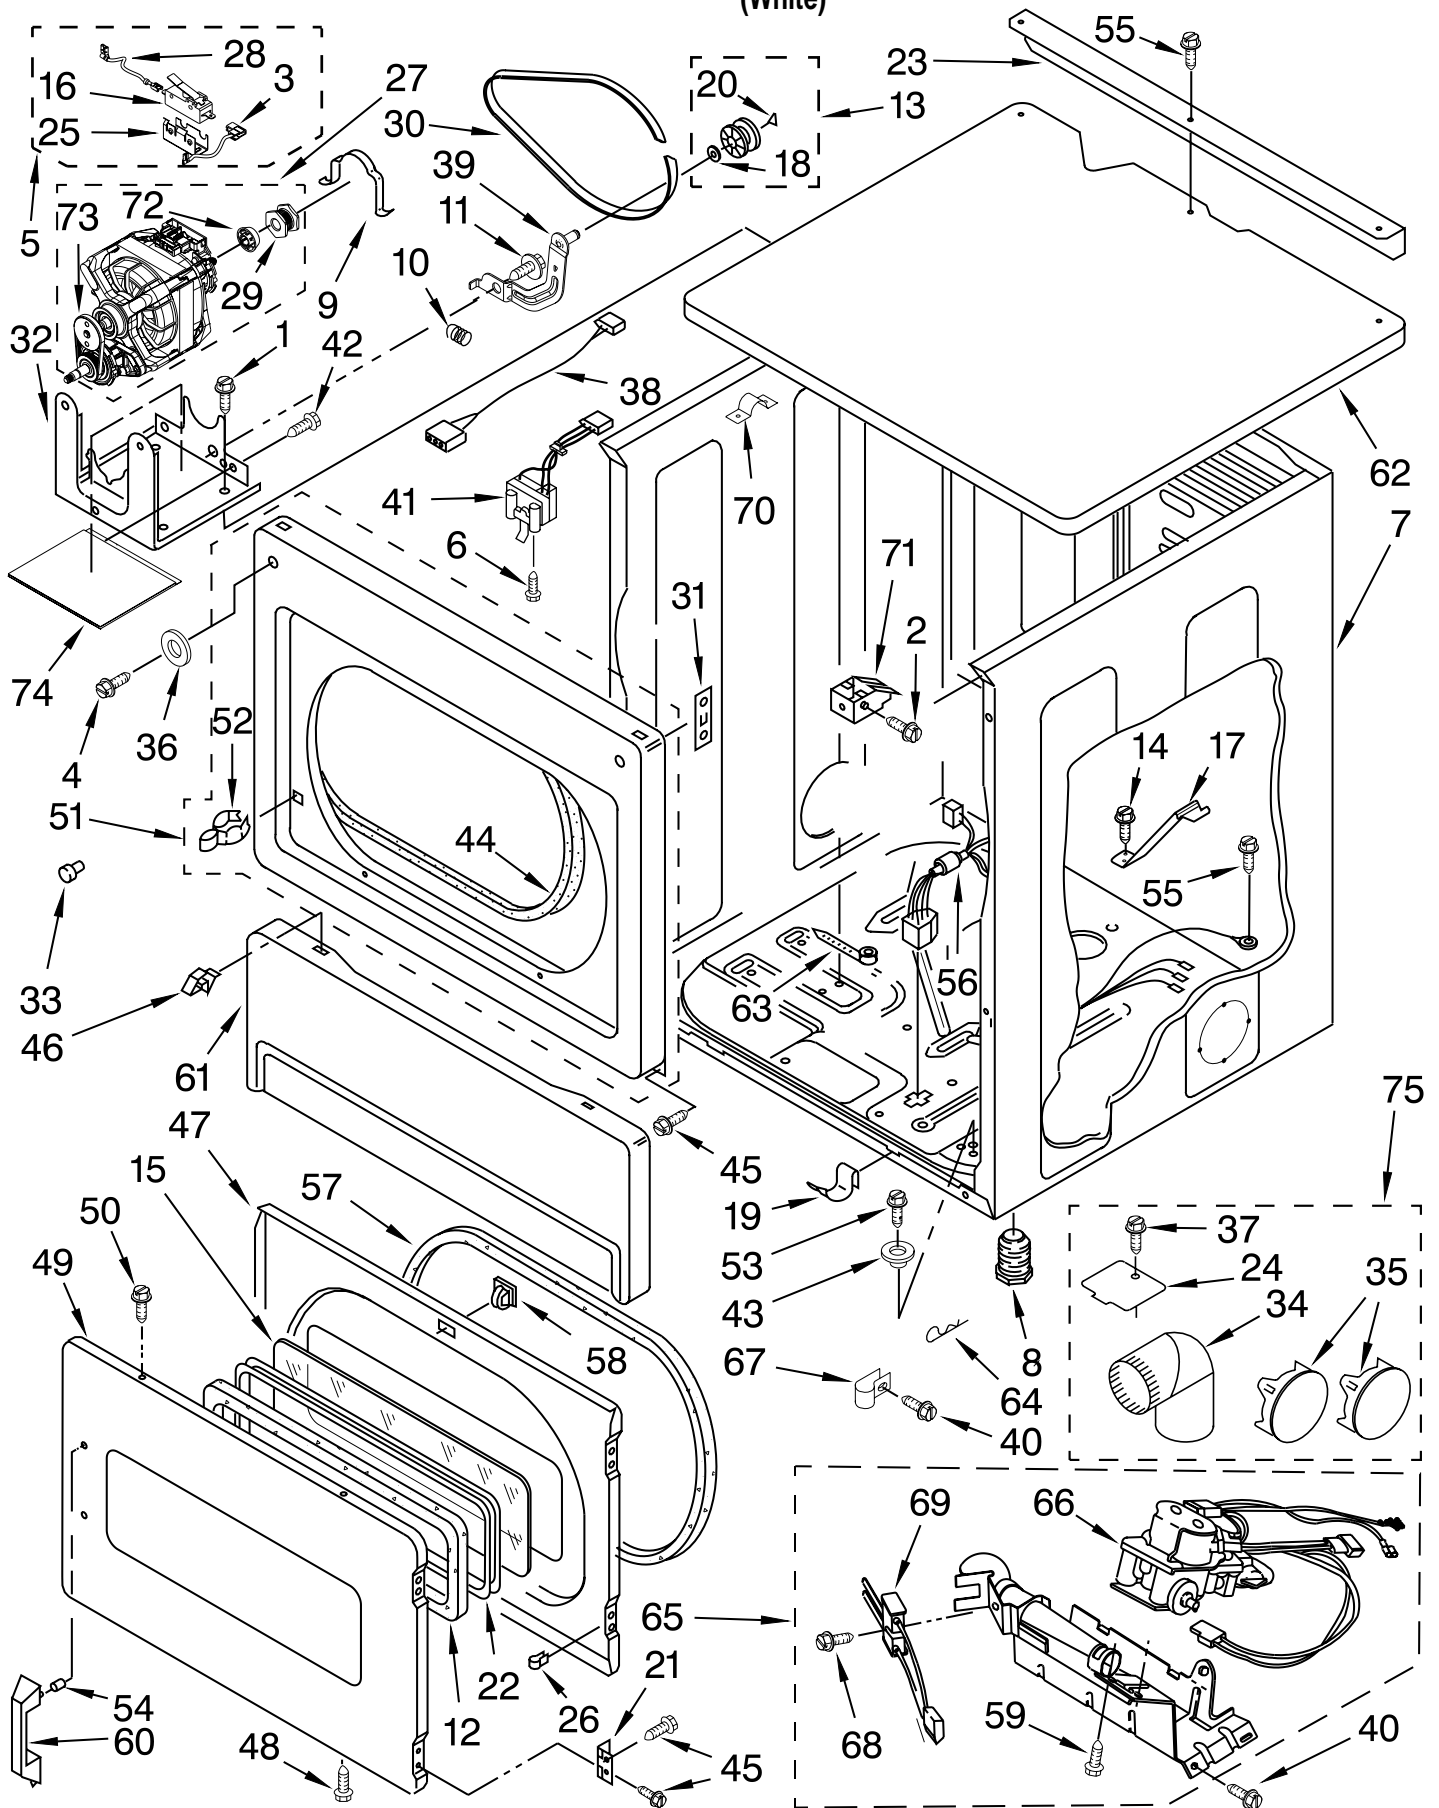

UPPER CABINET AND FRONT PANEL PARTS

For Model: MLG24PDAWW0
(White)

FOR ORDERING INFORMATION REFER TO PARTS PRICE LIST

UPPER CABINET AND FRONT PANEL PARTS

For Model: MLG24PDAWW0
(White)

Illus. No.	Part No.	DESCRIPTION	Illus. No.	Part No.	DESCRIPTION	Illus. No.	Part No.	DESCRIPTION
1	3390663	Screw	28	W10167613	Wire, Belt Switch (To Protector)	58	3392538	Catch, Door Assembly
2	3391915	Screw	29	3394341	Pulley (60 Hz.)	59	3387057	Screw
3	8539892	Wire Motor (To Belt Switch)	30	W10131172	Belt, Drive	60	3392906	Handle, Door
4	3400077	Screw	31	3390902	Clip, Door Hinge	61	697215	Panel, Toe (Includes Illus. 33)
5	W10155571	Switch Assembly	32	W10135695	Bracket, Motor	62	3389351	Top (Upper)
6	697773	Screw	33	693152	Bumper	63	3391018	Tie, Cable
7	3978859	Cabinet (Upper)	34	279731	4"-90° Elbow	64	63823	Cotter Pin
8	689172	Foot, Dryer Plastic	35	697750	Plug-Multivent	65	W10135231	Burner Assembly 60 Hz. (Refer To Pages 10 & 11 For Breakdown)
9	660658	Clamp, Motor	36	3392186	Washer	66	697441	Valve, Gas (Complete) 60 Hz.
10	3387374	Spring, Idler	37	488729	Screw	67	3387561	Clamp, Pipe
11	3389420	Retainer, Idler	38	8283298	Jumper, Door Switch	68	3393909	Screw
12	3392915	Gasket, Window	39	W10141380	Bracket, Idler	69	686590	Ignitor
13	3388672	Pulley Assembly	40	343641	Screw	70	98997	Clip
14	693995	Screw	41	3406109	Door Switch Assembly	71	3391846	Clip, Front Panel
15	3392918	Window (Not Shown Part 3396122, Window Pack. Includes Illus. 12 & 15)	42	W10002600	Screw	72	3393657	Belt, Restrain
16	8564010	Switch, Broken Belt	43	3389233	Bushing	73	3405160	Belt, Poly V
17	8529757	Bracket, Burner	44	3387242	Seal, Front Panel	74	W10212660	Sound Pad, Motor
18	233520	Washer, Thrust	45	342055	Screw	Optional Parts Not Included		
19	297092	Clip	46	3388229	Retainer	Dryer Exhaust Kit		
20	690997	Tri-Ring	47	3392905	Door, Rear	(For Side & Bottom Venting)		
21	3389247	Hinge And Pin	48	694091	Screw	75	279818	White
22	3392914	Frame, Window	49	3392880	Door, Front			
23	3979115	Bracket, Angle	50	718032	Screw			
24	3394331	Plate, Cover (Bottom Exhaust)	51	3393081	Upper Front Panel			
25	8564011	Bracket, Switch	52	696144	Stike, Door			
26	3389249	Nut, "U"	53	3400523	Screw, Security (Includes Illus. 64)			
27	W10139766	Motor Assembly 60 Hz.	54	3393933	Fastener			
			55	3390647	Screw			
			56	W10169686	Harness (Upper)			
			57	3390735	Seal, Door