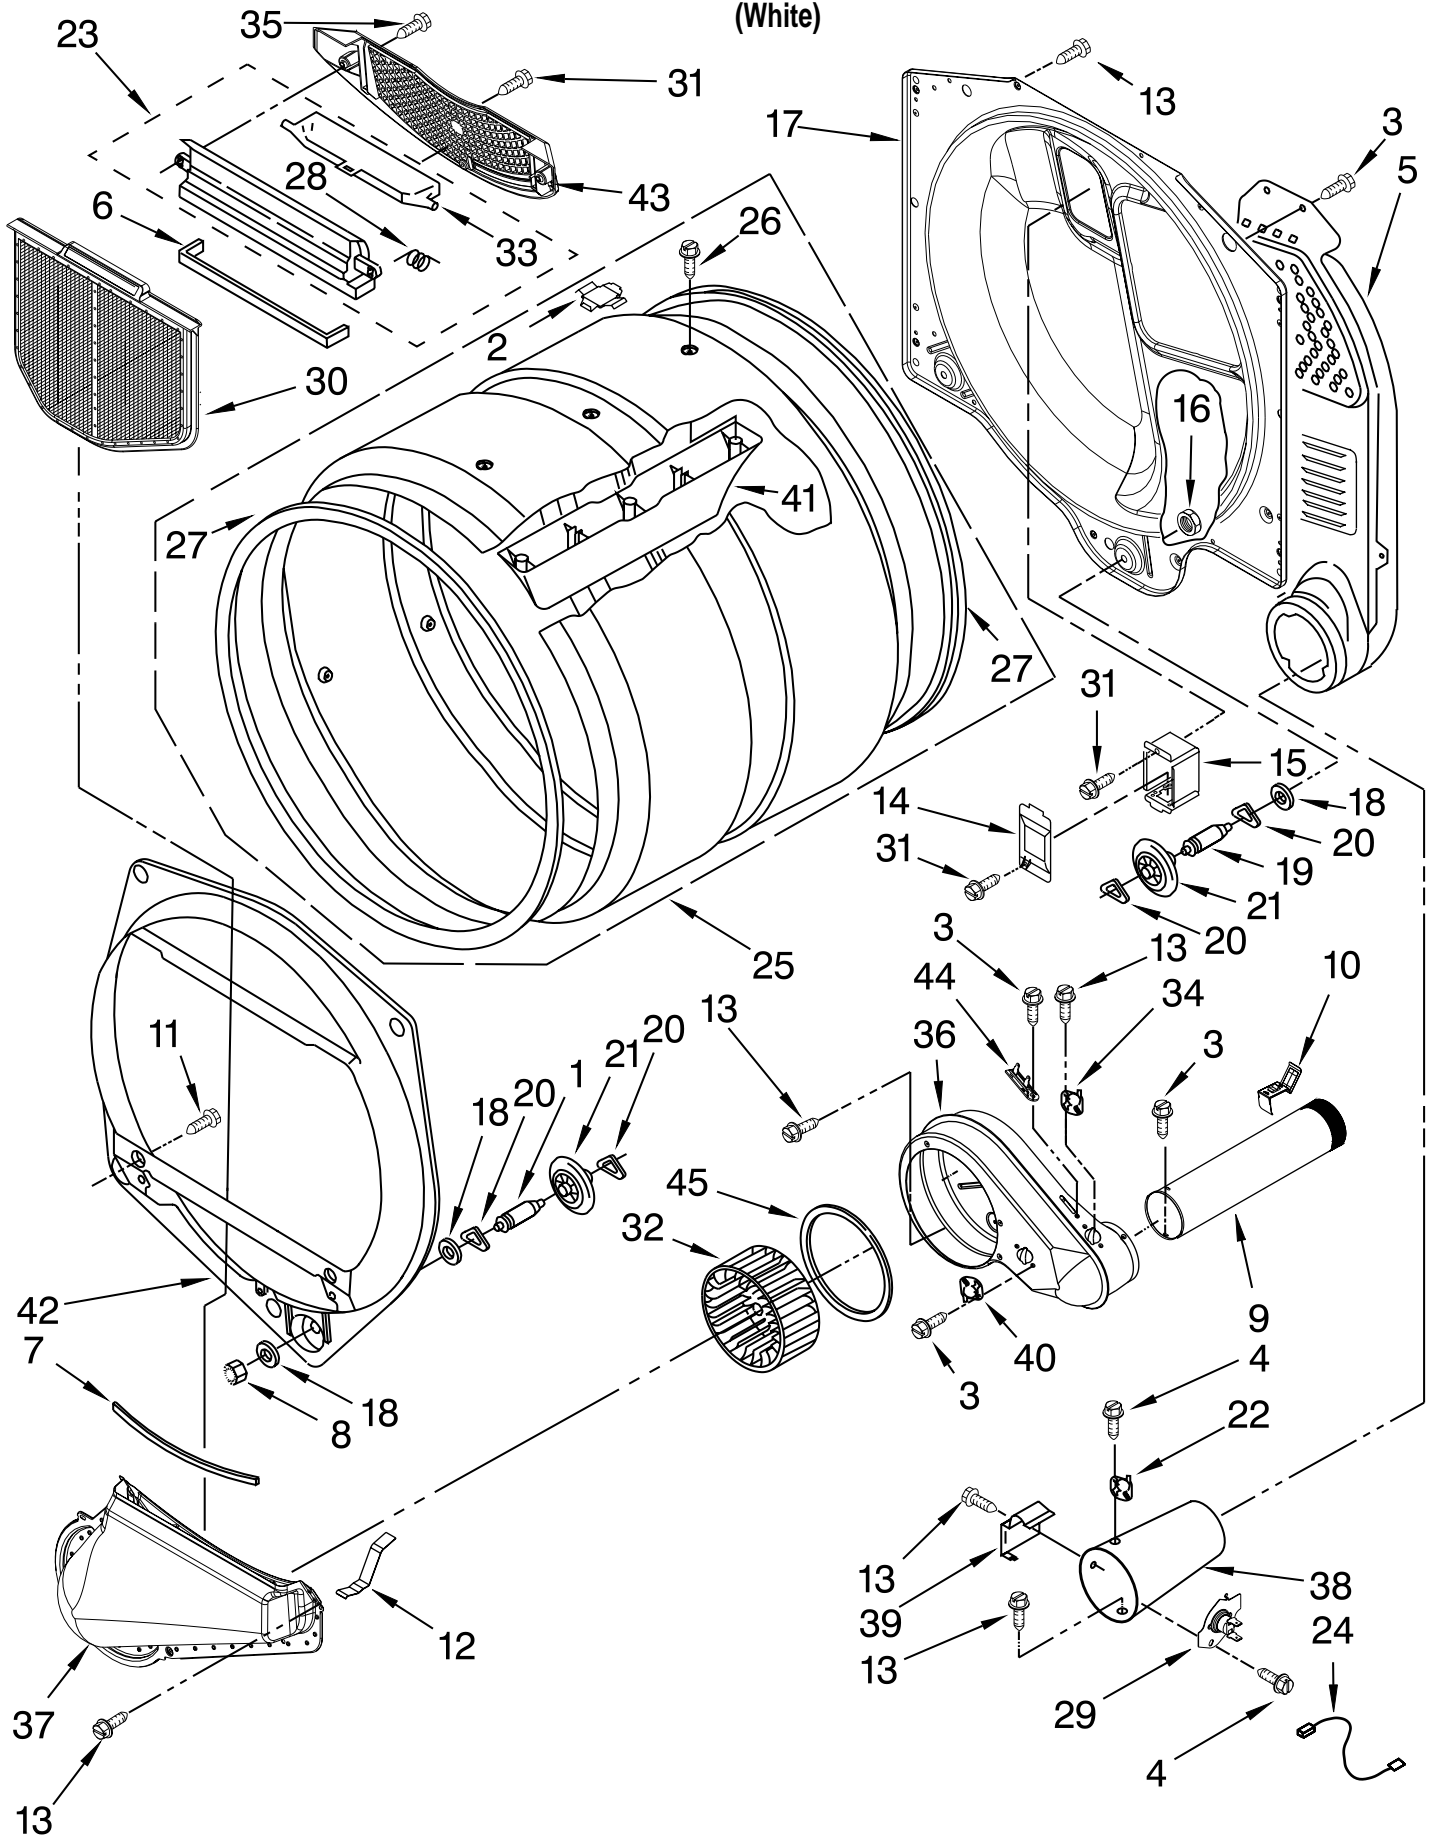

UPPER AND LOWER BULKHEAD PARTS

For Model: MLG24PDAWW0
(White)

FOR ORDERING INFORMATION REFER TO PARTS PRICE LIST

UPPER AND LOWER BULKHEAD PARTS

For Model: MLG24PDAWW0
(White)

Illus. No.	Part No.	DESCRIPTION	Illus. No.	Part No.	DESCRIPTION	Illus. No.	Part No.	DESCRIPTION
1	8575324	Shaft, R.H. Thread	16	W10001120	Nut, 3/8-16 (L.H.)	30	W10049370	Lint Screen
2	8066086	Drum Hole Plug	17	8520836	Bulkhead, Rear	31	487909	Screw
3	8533971	Screw	18	3387459	Washer, Support	32	W10168564	Wheel, Blower
4	90767	Screw	19	8575325	Shaft, L.H. Thread	33	8563758	Door, Lint Screen
5	3394346	Air Duct Assembly	20	690997	Ring, Tri	34	W10193019	Thermostat, 140°F Cycling
6	697813	Seal, Outlet Housing	21	8536973	Roller, Support	35	3387230	Screw
7	697814	Seal, Drum Front	22	3391912	Thermostat High Limit	36	W10135254	Housing, Blower
8	3934666	Nut, 3/8 x 16 (R.H.)	23	8563755	Housing, Outlet	37	8066168	Lint Duct Assembly
9	8066224	Exhaust Pipe	24	3401707	Jumper-TCO High Limit	38	8573824	Funnel, Burner
10	8572105	Clip, Exhaust	25	8318215	Drum Complete	39	338906	Sensor, Radiant
11	3357011	Screw	26	W10109200	Screw	40	W10131836	Thermostat 155° Electronic
12	8066208	Clip-Spring	27	W10166807	Seal, Drum	41	697693	Baffle, Drum
13	3390647	Screw	28	3394986	Spring, Lint Screen	42	697557	Bulkhead, Front
14	3402841	Lens, Drum Light	29	8573713	Thermal-Cutoff (Includes Item. 22)	43	8563756	Grille, Outlet
15	8578825	Bracket, Drum Light				44	3392519	Thermal Fuse
						45	697770	Seal, Cover Plate

FOR ORDERING INFORMATION REFER TO PARTS PRICE LIST