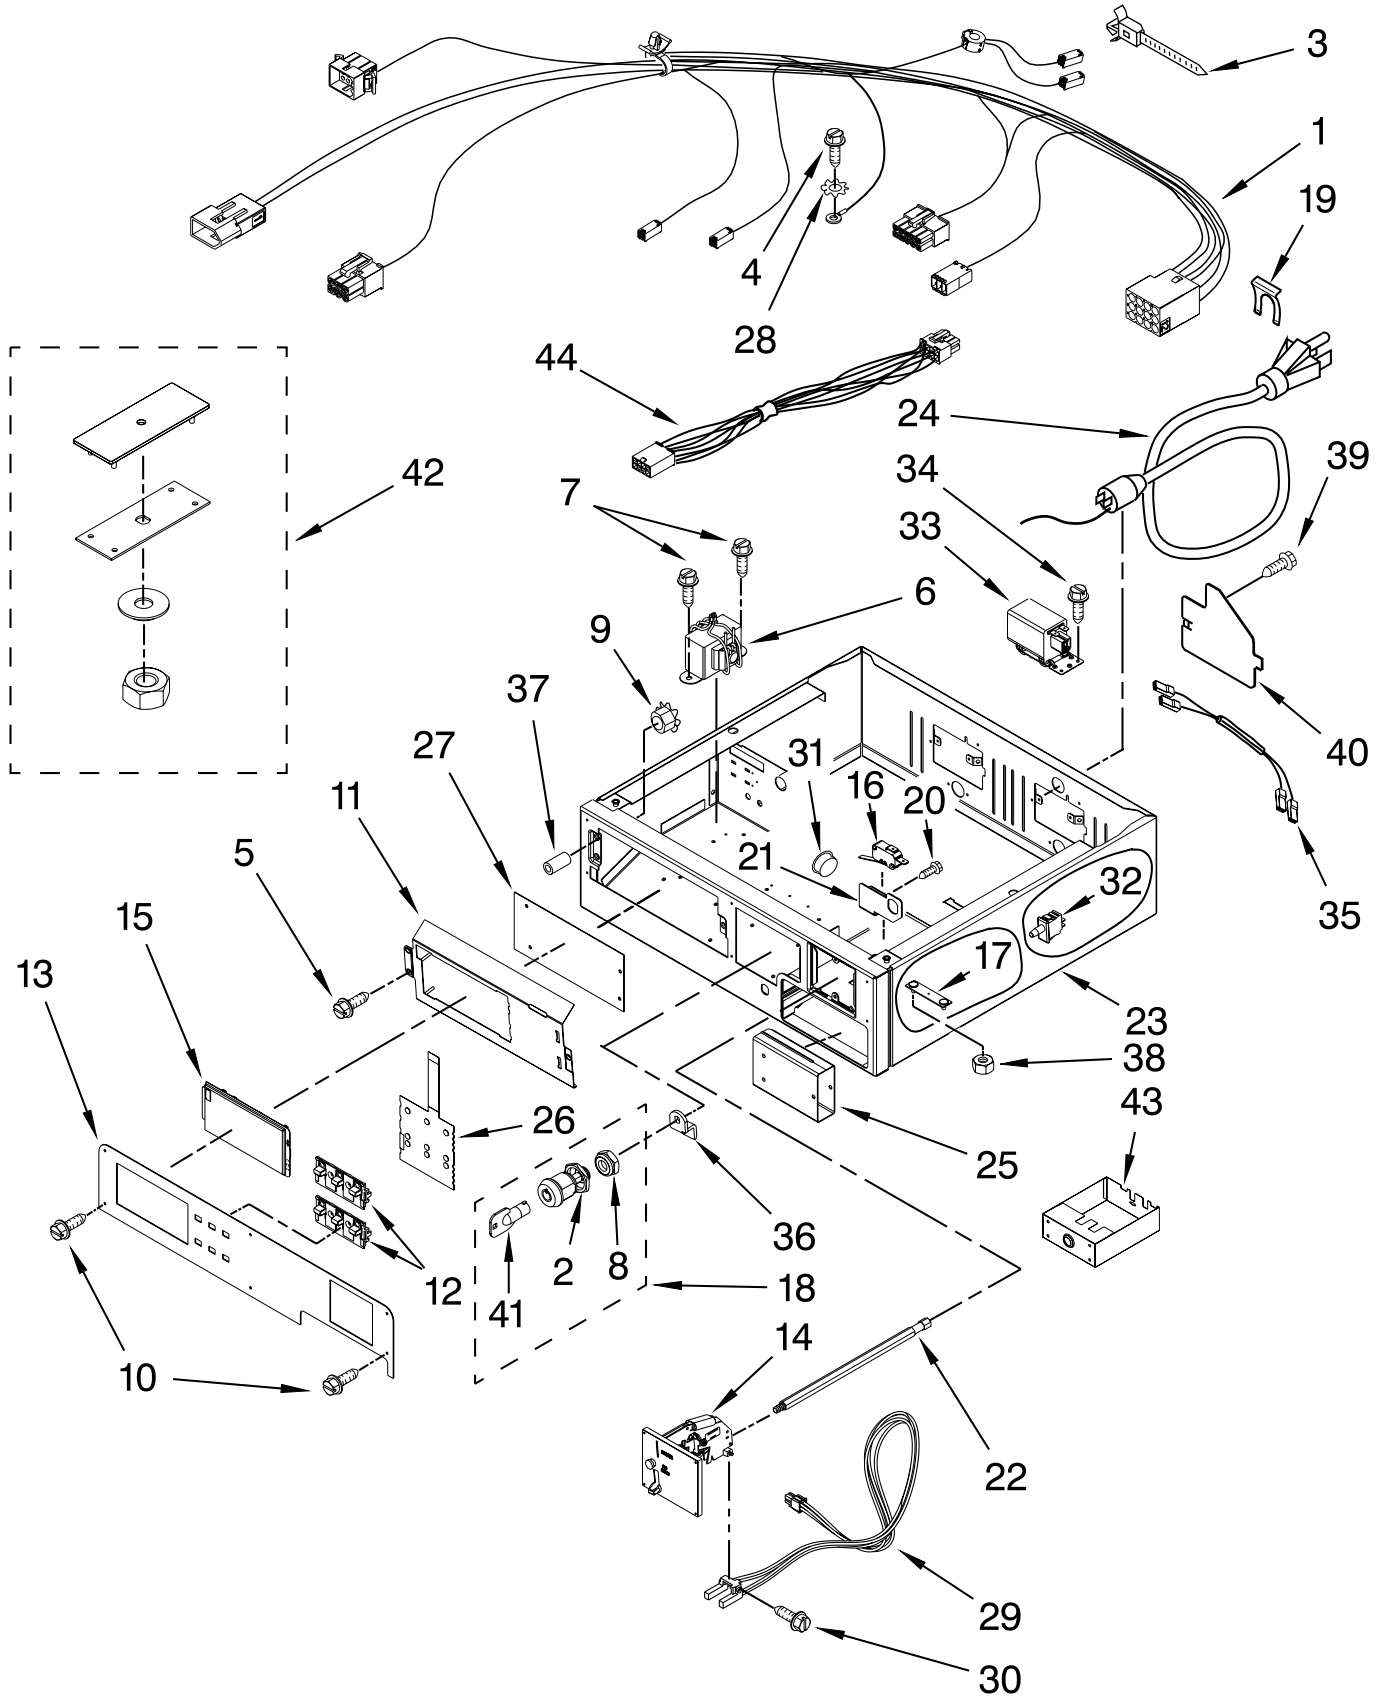

CONTROL PANEL AND SEPARATOR PARTS

For Model: MLG24PDAWW0
(White)

FOR ORDERING INFORMATION REFER TO PARTS PRICE LIST

CONTROL PANEL AND SEPARATOR PARTS

For Model: MLG24PDAWW0

(White)

Illus. No.	Part No.	DESCRIPTION	Illus. No.	Part No.	DESCRIPTION	Illus. No.	Part No.	DESCRIPTION
1	W10167621	Harness, Collar	17	W10159907	Mounting Strap Assembly	32	W10131838	Switch, Vault & Service Door
2	W10139762	Hex Nut, 3/4-27	18	W10133264	Lock Assembly	33	8540229	RFI-Filter
3	3391018	Tie, Cable	19	694415	Strain Relief	34	8533971	Screw
4	697776	Screw	20	3400408	Screw	35	W10188051	Jumper, Line Filter
5	W10140652	Screw	21	W10160652	Bracket-Switch	36	W10133266	Locking Cam
6	W10133285	Transformer 120Vac To 22.5Vac	22	W10137319	Bolt, 10-32 x 6.06	37	W10133514	Standoff, Circuit Board
7	8533971	Screw	23	W10159849	Collar	38	W10080190	Nut, 3/8-16
8	W10177242	Hex-Nut 9/32 - 28	24	694018	Cord, Power	39	3400000	Screw
9	W10139046	Nut, 6-32	25	W10133258	Vault-Body Assembly	40	3396795	Cover, Terminal Block
10	W10131119	Screw	26	W10133277	Membrane Switch Assembly	41	W10140858	Key, Access Door
11	W10163677	Plate, Control Mounting	27	W10130700	Control Board	42	W10169579	Kit-Coin Box Security
12	W10131113	Push Button	28	3390443	Retainer, Terminal	43	W10133248	Coin Box
13	W10135185	Facia Console	29	W10130178	Coin-Optic Sensor Assembly	44	W10111027	Jumper, Transformer
14	W10133242	Coin Drop Assembly	30	W10142655	Screw			
15	W10133268	Cover, Display	31	W10165297	Snap Bushing			
16	W10133280	Switch, Service Access						