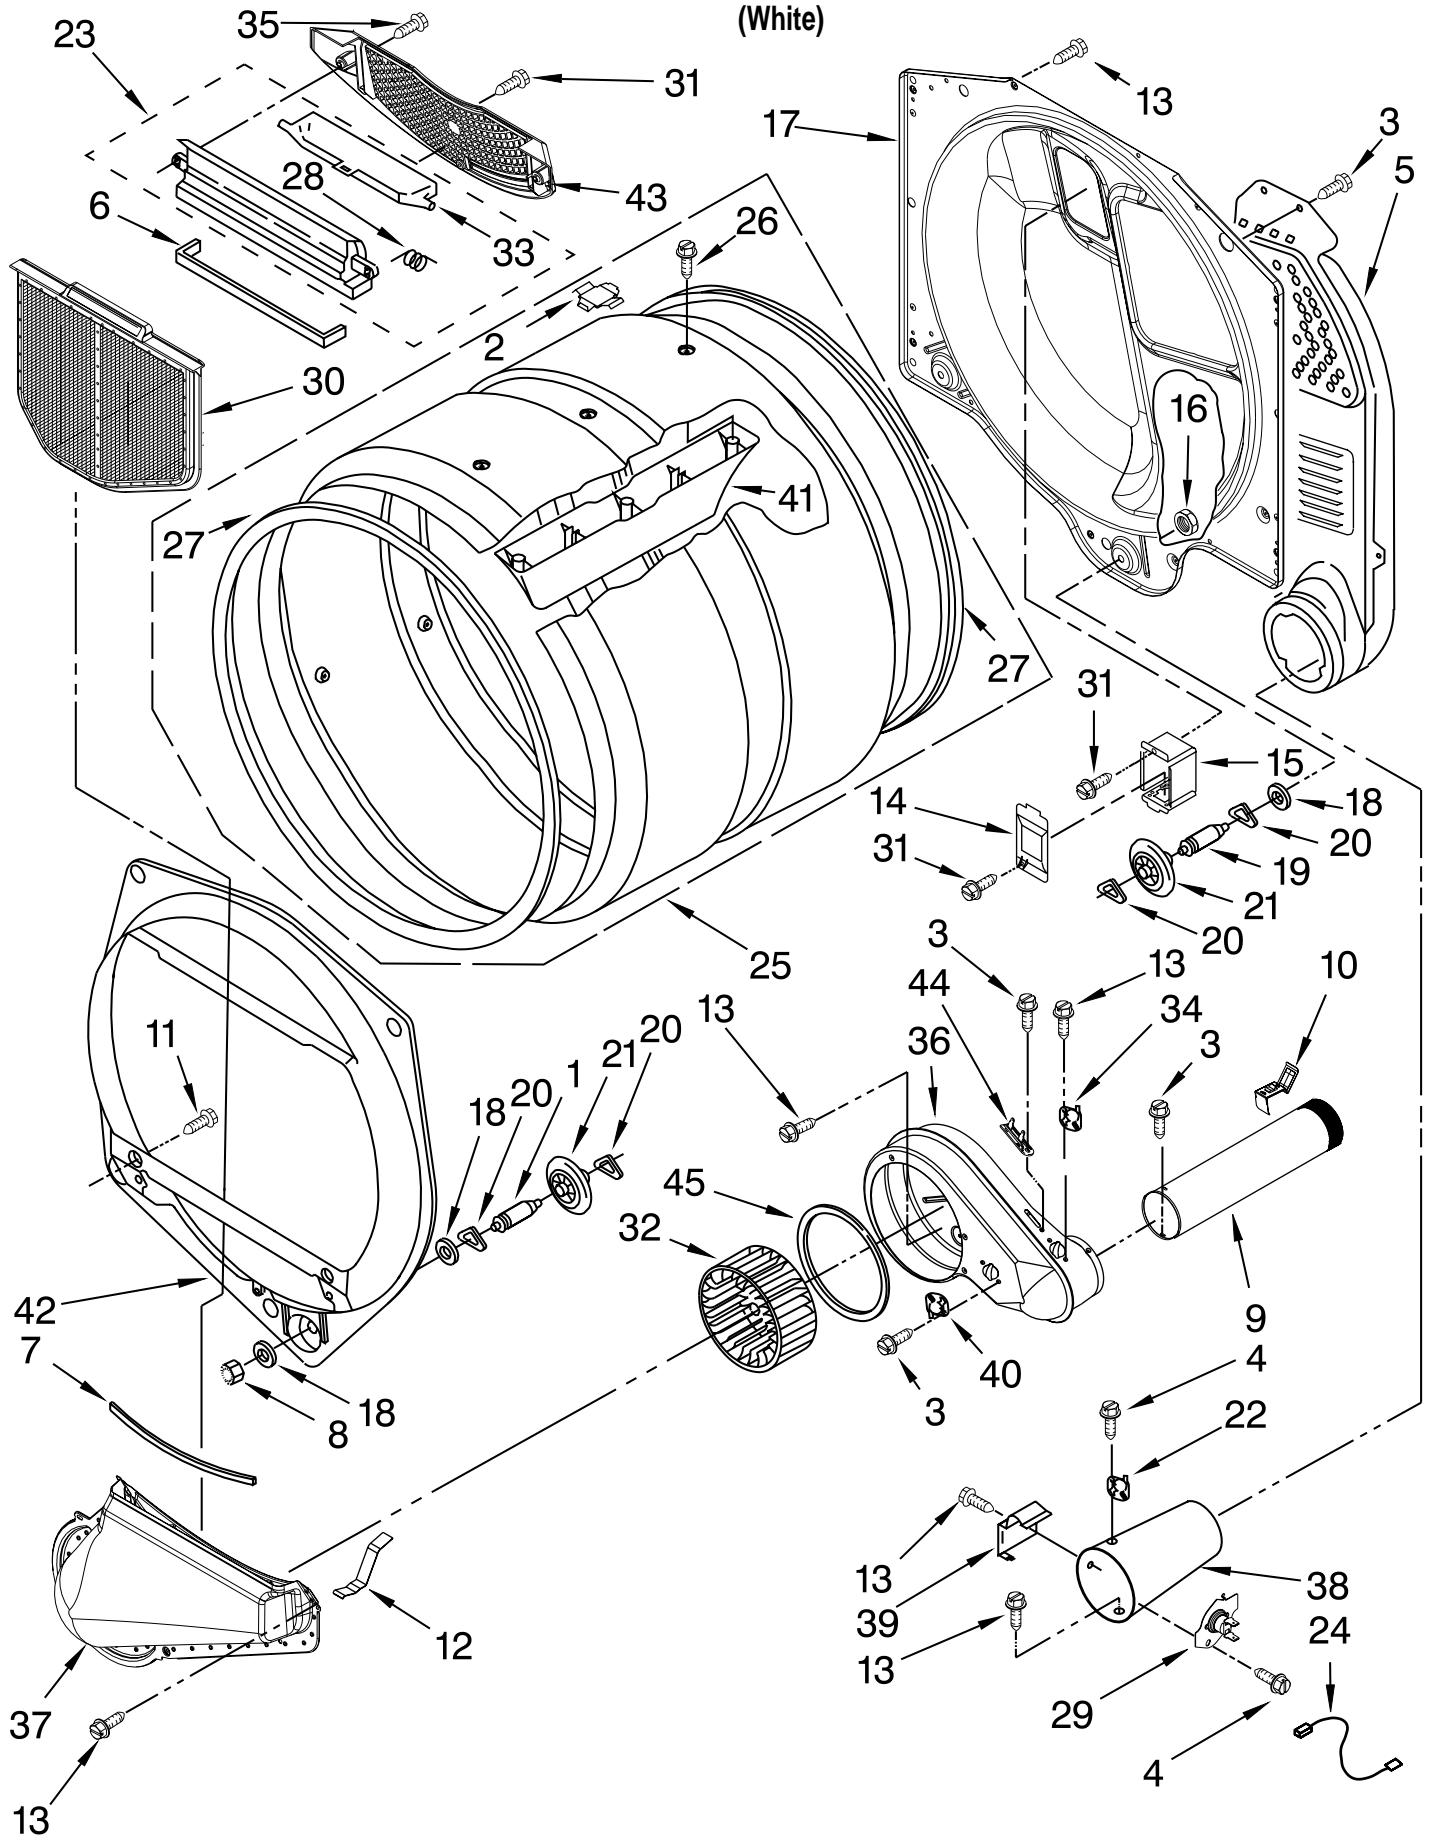

UPPER AND LOWER BULKHEAD PARTS

For Model: MLG24PDAWW1
(White)

FOR ORDERING INFORMATION REFER TO PARTS PRICE LIST

UPPER AND LOWER BULKHEAD PARTS

For Model: MLG24PDAWW1
(White)

Illus. No.	Part No.	DESCRIPTION	Illus. No.	Part No.	DESCRIPTION	Illus. No.	Part No.	DESCRIPTION
1	8575324	Shaft, R.H. Thread	16	W10001120	Nut, 3/8-16 (L.H.)	30	W10049370	Lint Screen
2	8066086	Drum Hole Plug	17	8520836	Bulkhead, Rear	31	487909	Screw
3	8533971	Screw	18	3387459	Washer, Support	32	W10168564	Wheel, Blower
4	90767	Screw	19	8575325	Shaft, L.H. Thread	33	8563758	Door, Lint Screen
5	3394346	Air Duct Assembly	20	690997	Ring, Tri	34	W10193019	Thermostat, 140°F Cycling
6	697813	Seal, Outlet Housing	21	8536973	Roller, Support	35	3387230	Screw
7	697814	Seal, Drum Front	22	3391912	Thermostat High Limit	36	W10135254	Housing, Blower
8	3934666	Nut, 3/8 x 16 (R.H.)	23	8563755	Housing, Outlet	37	8066168	Lint Duct Assembly
9	8066224	Exhaust Pipe	24	3401707	Jumper-TCO High Limit	38	8573824	Funnel, Burner
10	8572105	Clip, Exhaust	25	8318215	Drum Complete	39	338906	Sensor, Radiant
11	3357011	Screw	26	W10219342	Screw	40	W10131836	Thermostat 155° Electronic
12	8066208	Clip-Spring	27	W10166807	Seal, Drum	41	697693	Baffle, Drum
13	3390647	Screw	28	3394986	Spring, Lint Screen	42	697557	Bulkhead, Front
14	3402841	Lens, Drum Light	29	8573713	Thermal-Cutoff (Includes Item. 22)	43	8563756	Grille, Outlet
15	8578825	Bracket, Drum Light				44	3392519	Thermal Fuse
						45	697770	Seal, Cover Plate