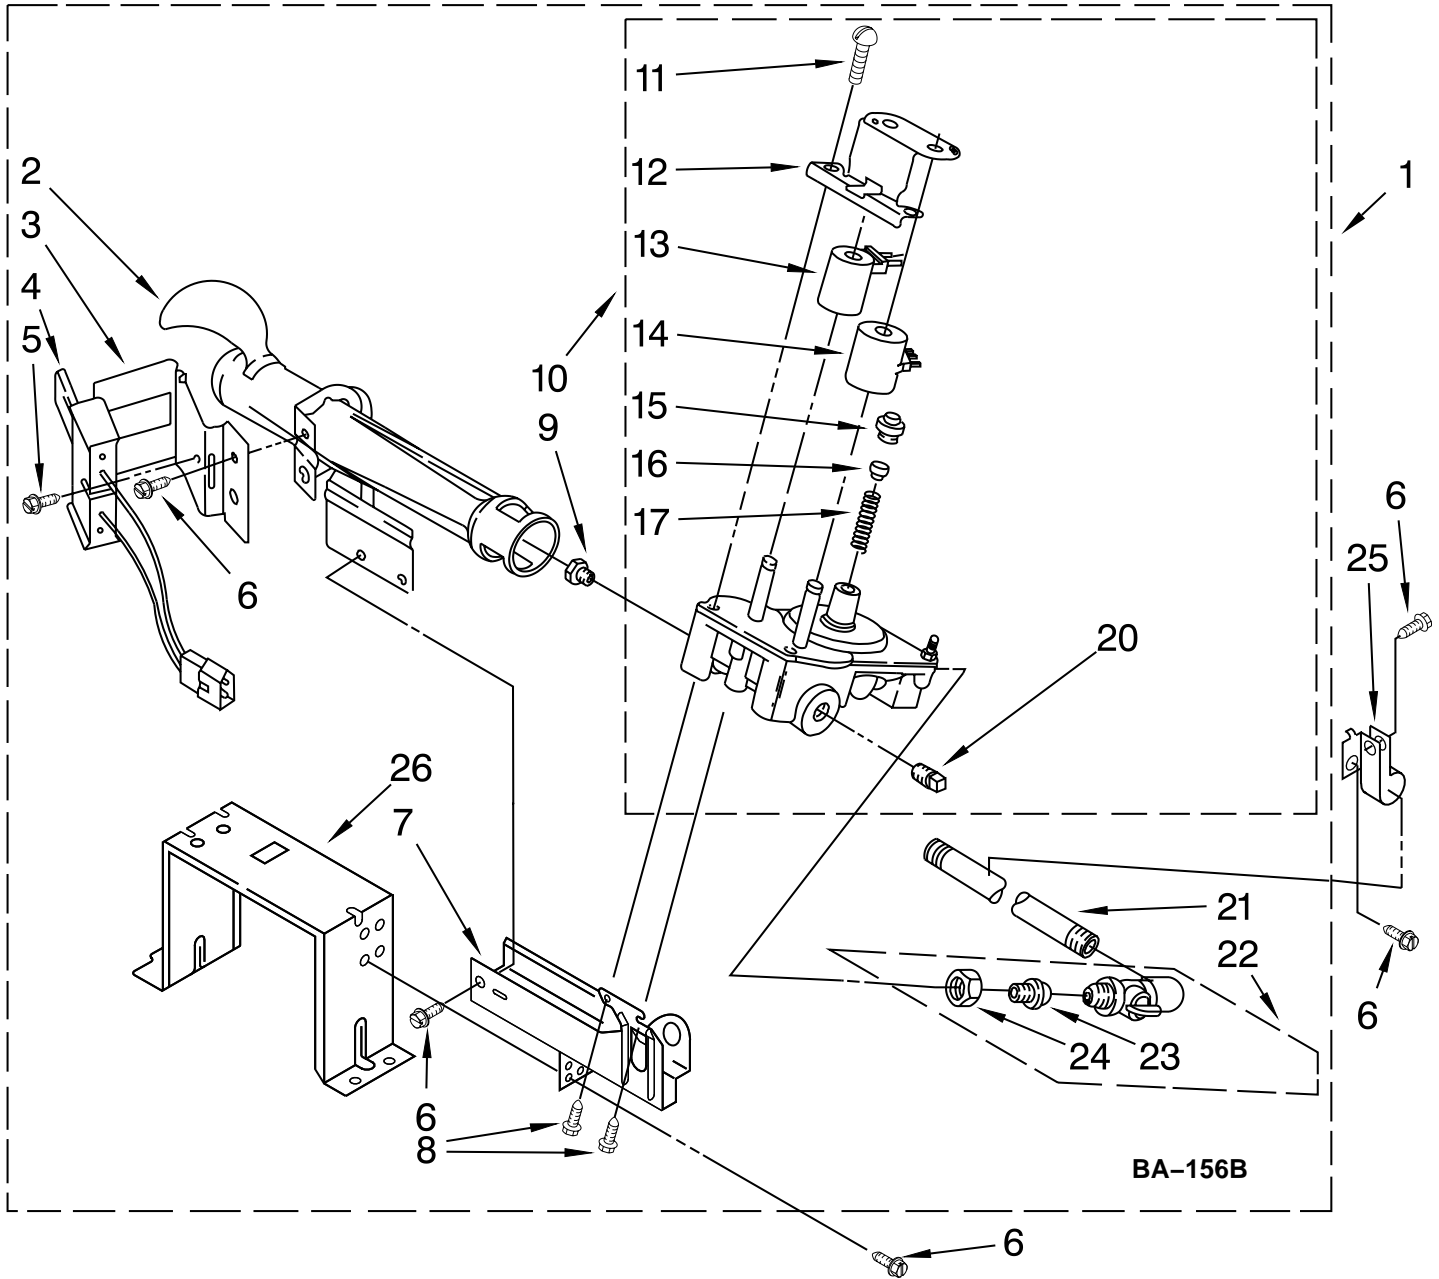

W10135231 BURNER ASSEMBLY

For Model: MLG24PDAWW1
(White)

USE WITH TYPE 1 – NATURAL, TYPE 2 – MIXED,
AND TYPE 4 – LIQUEFIED PROPANE AND BUTANE GASES

FOR ORDERING INFORMATION REFER TO PARTS PRICE LIST

W10135231 BURNER ASSEMBLY

For Model: MLG24PDAWW1
(White)

USE WITH TYPE 1 – NATURAL, TYPE 2 – MIXED,
AND TYPE 4 – LIQUEFIED PROPANE AND BUTANE GASES

Illus. No.	Part No.	DESCRIPTION
1	W10135231	Burner Assembly 60 Hz. (Type 1, 2 & 3) (White Rodgers)
2	688617	Tube, Burner
3	694298	Bracket, Ignitor
4	686590	Ignitor
5	3393909	Screw & Washer (8–32 x 5/8)
6	343641	Screw, 10–16 x 1/2
7	3389871	Base, Burner
8	3387057	Screw, 10–16 x 1/2
9		Orifice, Burner
	234870	Type 1
	234868	Type 2
10	W10141728	Valve, Gas 60 Hz. (Complete)
11	694421	Screw, 8–32 x 1/2
12	694538	Bracket, Coil
13	694540	Coil, 60 Hz. (2 Terminal) (Main)
14	694539	Coil, 60 Hz. (Split) (3 Terminal) (Pilot Position)
15	694424	Leak, Limiter
16	694423	Screw, Regulator Adjustment
17	694422	Spring, Regulator
20	239822	Plug, Pipe
21	W10110395	Pipe, Gas Supply
22	697441	Valve & Union Shut–Off
23	3393767	Pipe, Tail
24	233076	Nut, Compression
25	3387561	Clamp, Pipe
26	3389889	Bracket, Support

Following Parts Not Illustrated

W10436933 Conversion Kit
(Type 1 and 2)
to Type (4) L.P.G.

BA–156B