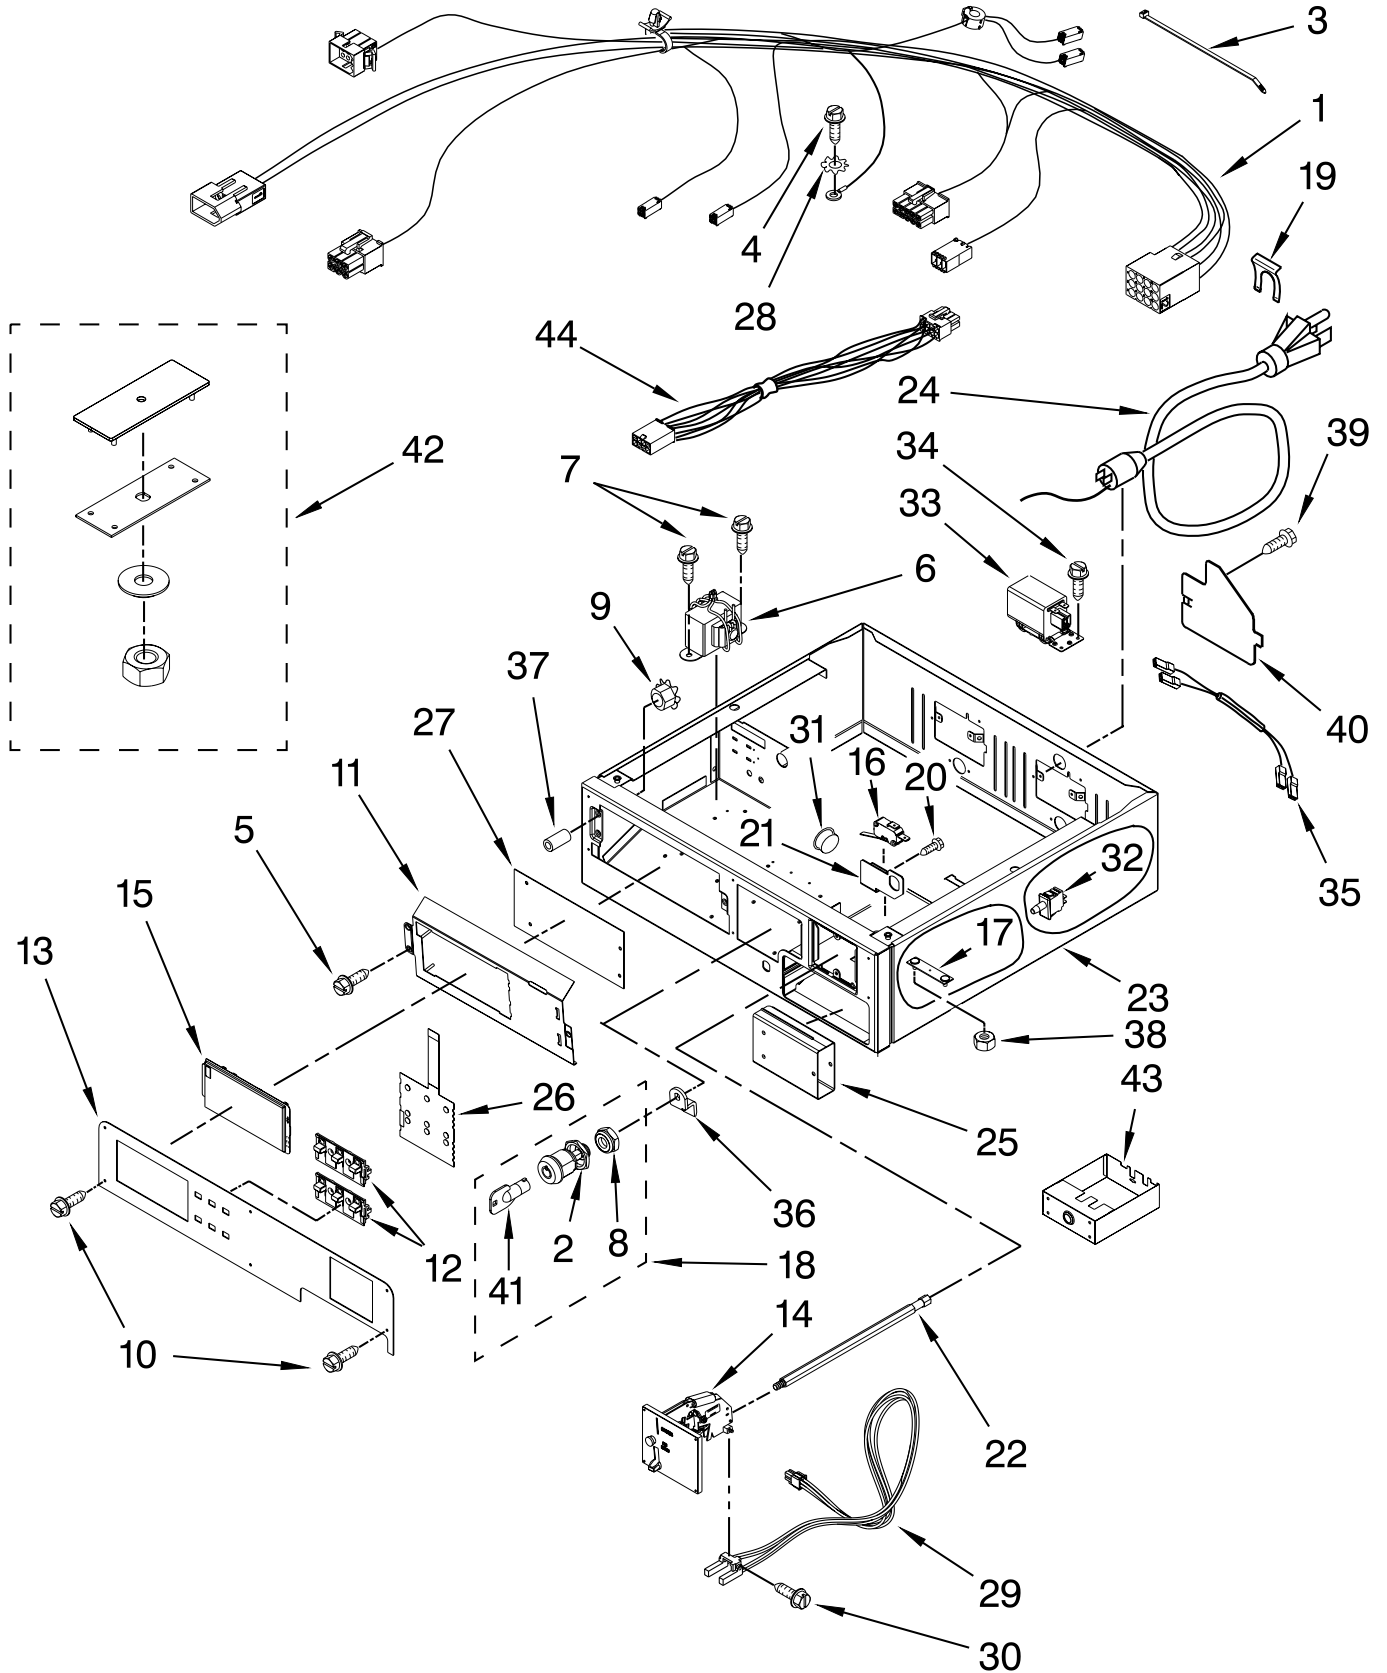

CONTROL PANEL AND SEPARATOR PARTS

For Model: MLG24PDAWW1
(White)

FOR ORDERING INFORMATION REFER TO PARTS PRICE LIST

CONTROL PANEL AND SEPARATOR PARTS

For Model: MLG24PDAWW1
(White)

Illus. No.	Part No.	DESCRIPTION	Illus. No.	Part No.	DESCRIPTION	Illus. No.	Part No.	DESCRIPTION
1	W10167621	Harness, Collar	17	W10159907	Mounting Strap Assembly	30	W10142655	Screw
2	W10139762	Hex Nut, 3/4-27	18	W10133264	Lock Assembly	31	W10165297	Snap Bushing
3	8529895	Tie, Cable	19	694415	Strain Relief	32	W10131838	Switch, Vault & Service Door
4	697776	Screw	20	3400408	Screw	33	8540229	RFI-Filter
5	W10140652	Screw	21	W10160652	Bracket-Switch	34	8533971	Screw
6	W10133285	Transformer 120Vac To 22.5Vac	22	W10137319	Bolt, 10-32 x 6.06	35	W10188051	Jumper, Line Filter
7	8533971	Screw	23	W10159849	Collar	36	W10133266	Locking Cam
8	W10177242	Hex-Nut 9/32 - 28	24	694018	Cord, Power	37	W10133514	Standoff, Circuit Board
9	W10139046	Nut, 6-32	25	W10133258	Vault-Body Assembly	38	W10080190	Nut, 3/8-16
10	W10131119	Screw	26	W10133277	Membrane Switch Assembly	39	3400000	Screw
11	W10163677	Plate, Control Mounting	27	W10130700	Control Board	40	3396795	Cover, Terminal Block
12	W10131113	Push Button	28	3390443	Retainer, Terminal	41	W10140858	Key, Access Door
13	W10135185	Facia Console	29	W10130178	Coin-Optic Sensor Assembly	42	W10169579	Kit-Coin Box Security
14	W10133242	Coin Drop Assembly				43	W10133248	Coin Box
15	W10133268	Cover, Display				44	W10111027	Jumper, Transformer
16	W10133280	Switch, Service Access