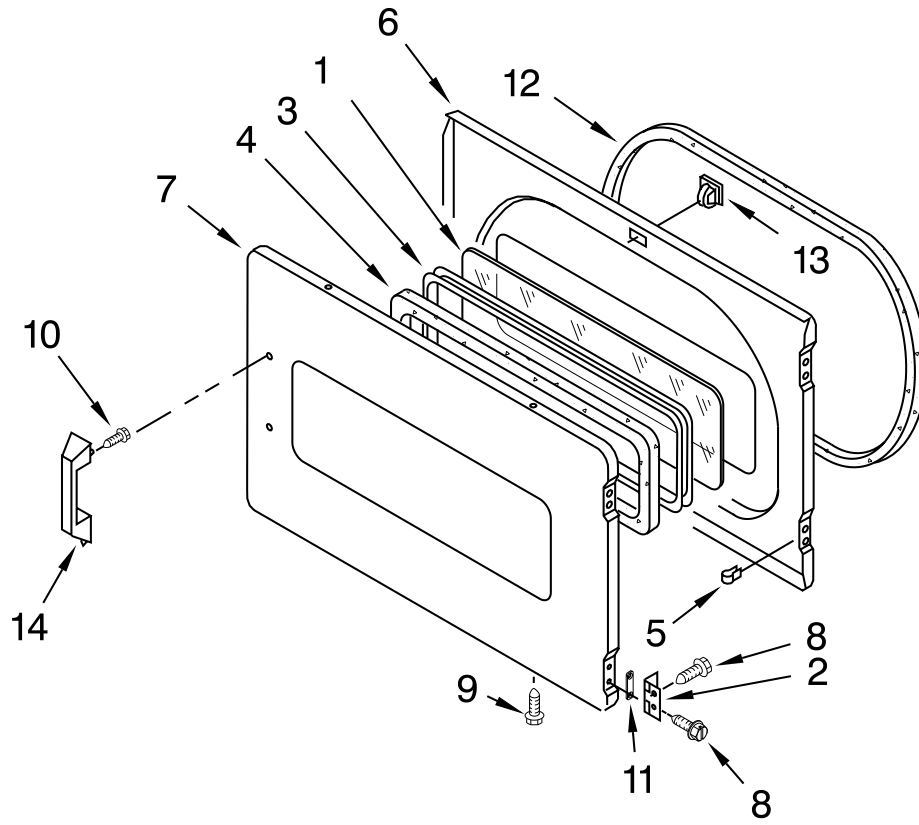

DOOR PARTS

For Model: MLG24PDAWW1
(White)

FOR ORDERING INFORMATION REFER TO PARTS PRICE LIST

DOOR PARTS

For Model: MLG24PDAWW1
(White)

Illus. No.	Part No.	DESCRIPTION
1	3392918	Window (Not Shown Part 3396122 Window Pack Includes Illus. 1 & 4)
2	3389247	Hinge & Pin
3	3392914	Frame, Window
4	3392915	Gasket, Window
5	3389249	"U" Nut
6	W10205622	Inner Door
7	W10205649	Outer Door
8	342055	Screw
9	694091	Screw
10	9742177	Screw
11	W10191265	Plug, Hinge Screw
12	3390735	Door Seal
13	3392538	Catch, Door Assembly
14	W10213202	Handle, Door
15	W10323063	Door, Inner
16	W10322548	Door, Outer
17	W10279703	Hinge & Pin

YOUR MODEL WAS PRODUCED WITH TWO DIFFERENT DOOR VARIATIONS. REFER TO ART TO ENSURE CORRECT PART IS ORDERED.