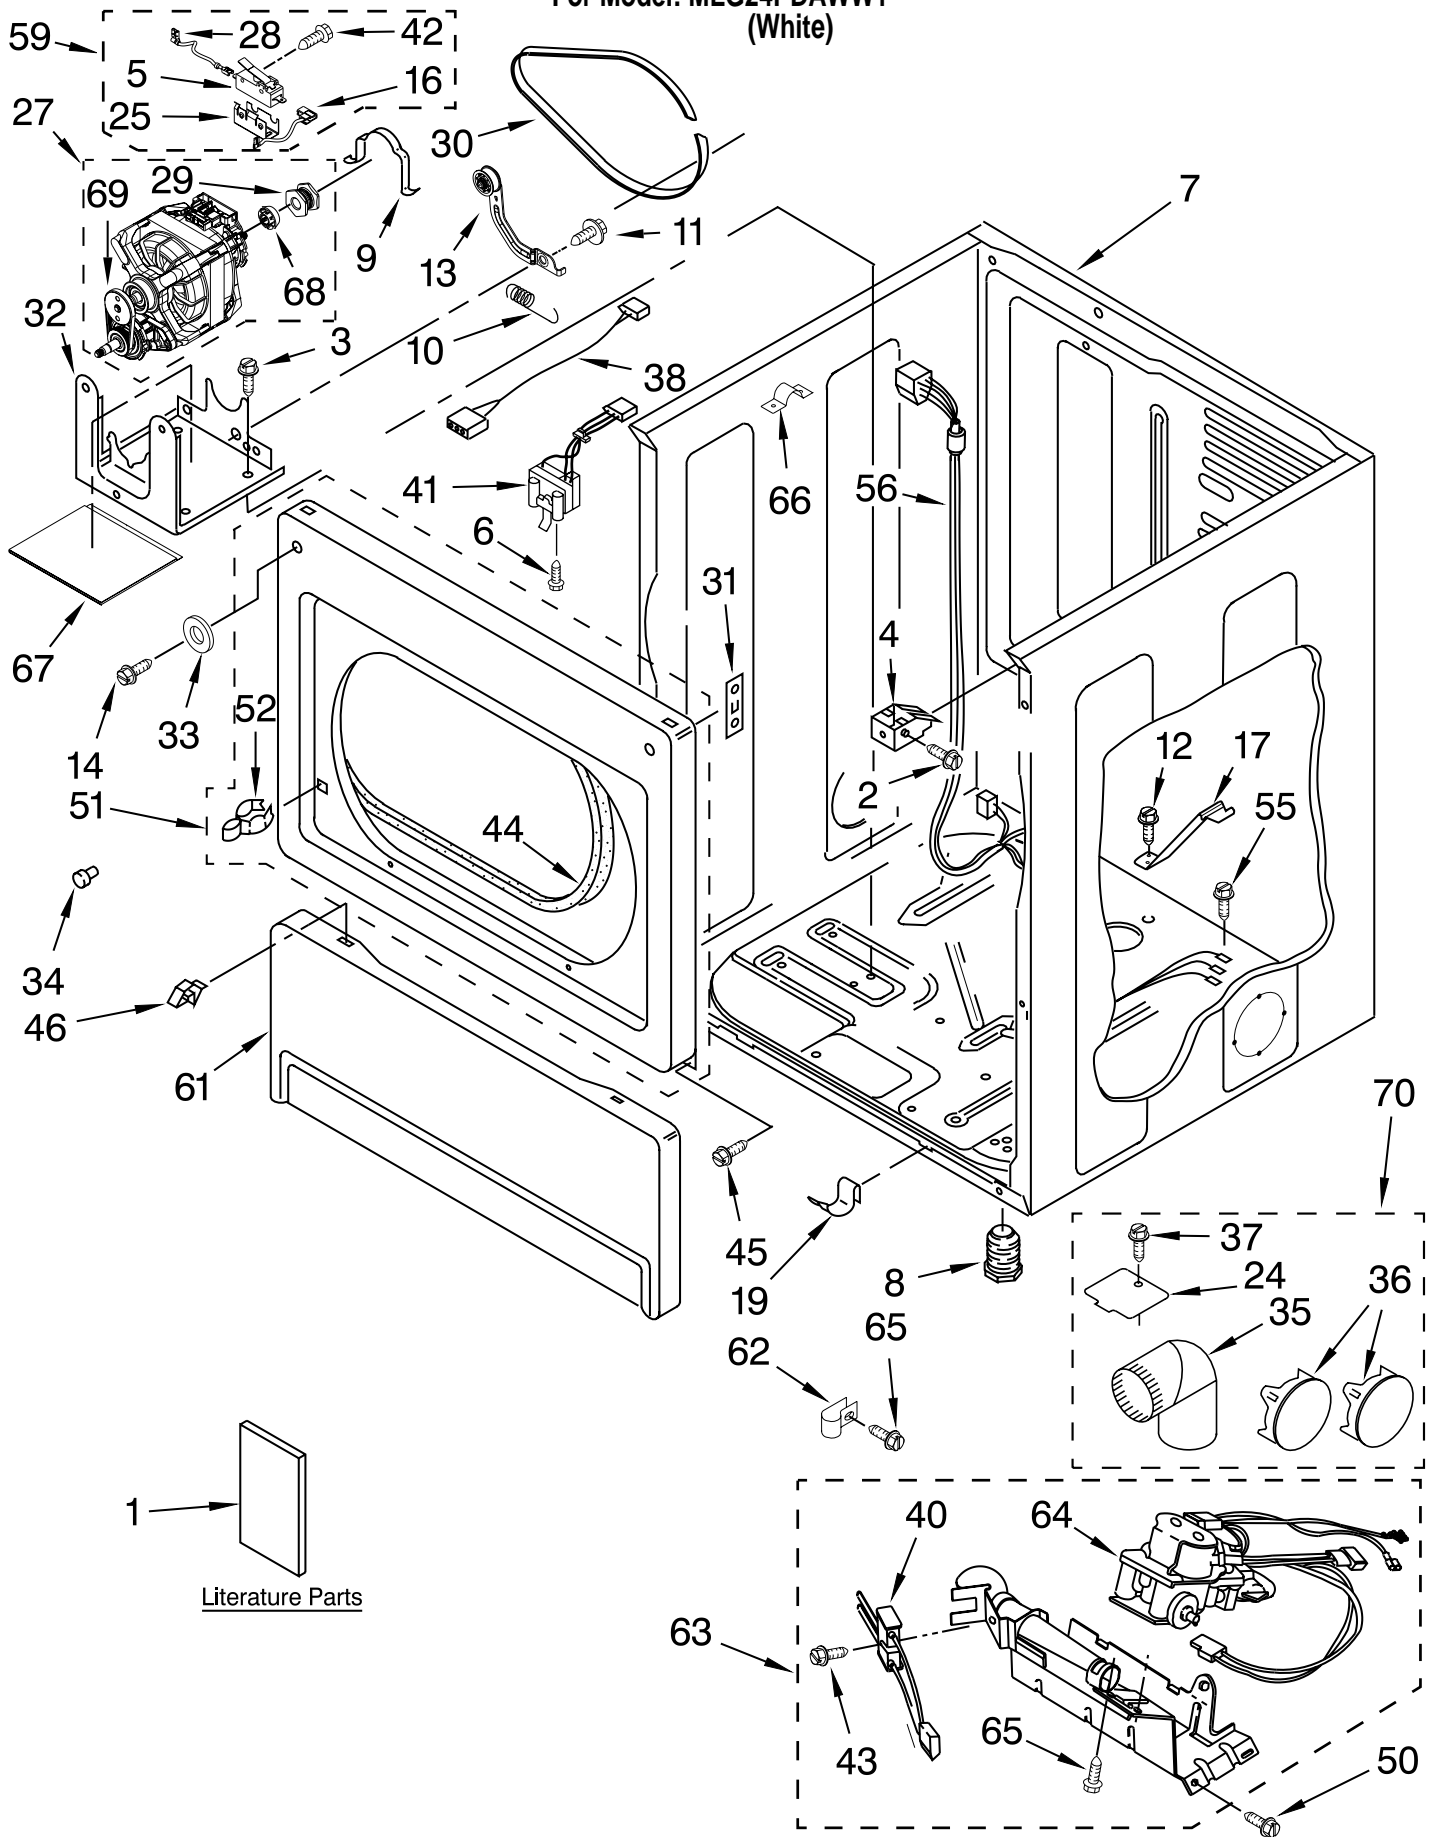

LOWER CABINET AND FRONT PANEL PARTS

For Model: MLG24PDWW1
(White)

FOR ORDERING INFORMATION REFER TO PARTS PRICE LIST

LOWER CABINET AND FRONT PANEL PARTS

For Model: MLG24PDAWW1
(White)

Illus. No.	Part No.	DESCRIPTION	Illus. No.	Part No.	DESCRIPTION	Illus. No.	Part No.	DESCRIPTION
1		Literature Parts (Located Behind Toe Panel)	25	8564011	Bracket, Switch	52	696144	Strike, Door
	W10184580	Installation Instructions	27	W10139766	Motor Assembly (60 Hz.)	55	3390647	Screw
	W10135168	Tech Sheet	28	W10167613	Wire, Belt Switch (To Protector)	56	W10169687	Harness (Lower)
	W10184601	Repair Parts List	29	3394341	Pulley 60 Hz	59	W10155571	Switch Assembly
2	3391915	Screw	30	W10131172	Belt, Drive	61	697215	Panel, Toe (Includes Illus. 34)
3	3390663	Screw	31	3390902	Clip, Door Hinge	62	3387561	Clamp-Pipe
4	3391846	Clip, Front Panel	32	W10135695	Bracket, Motor	63	W10135231	Burner Assembly 60 Hz. (Refer To Pages 12 & 13 For Breakdown)
5	8564010	Switch, Broken Belt	33	3392186	Washer	64	697441	Valve, Gas (Complete) 60 Hz
6	697773	Screw	34	693152	Bumper	65	3387057	Screw
7	8310656	Cabinet, Lower	35	279731	4"-90 Elbow	66	98997	Clip
8	3392100	Foot, Dryer Plastic	36	697750	Plug-Multivent	67	W10212660	Sound Pad, Motor
9	W10121316	Clamp, Motor	37	488729	Screw	68	3393657	Belt, Restrain
10	3387374	Spring, Idler	38	8283298	Jumper, Door Switch	69	3405160	Belt, Poly V
11	3389420	Retainer, Idler	40	686590	Ignitor	Optional Parts Not Included		
12	693995	Screw	41	3406109	Door Switch Assembly	Dryer Exhaust Kit (For Side & Bottom Venting)		
13	W10141380	Idler Assembly	42	W10002600	Screw, 6-20 x 1.000	70	279818	White
14	3400077	Screw	43	3393909	Screw			
16	8539892	Wire Motor (To Belt Switch)	44	3387242	Seal, Front Panel			
17	8529757	Bracket, Burner	45	342055	Screw, 8-18 x 1/2			
19	297092	Clip	46	3388229	Retainer			
24	3394331	Plate Cover (Bottom Exhaust)	50	343641	Screw			
			51	W10192882	Upper Front Panel