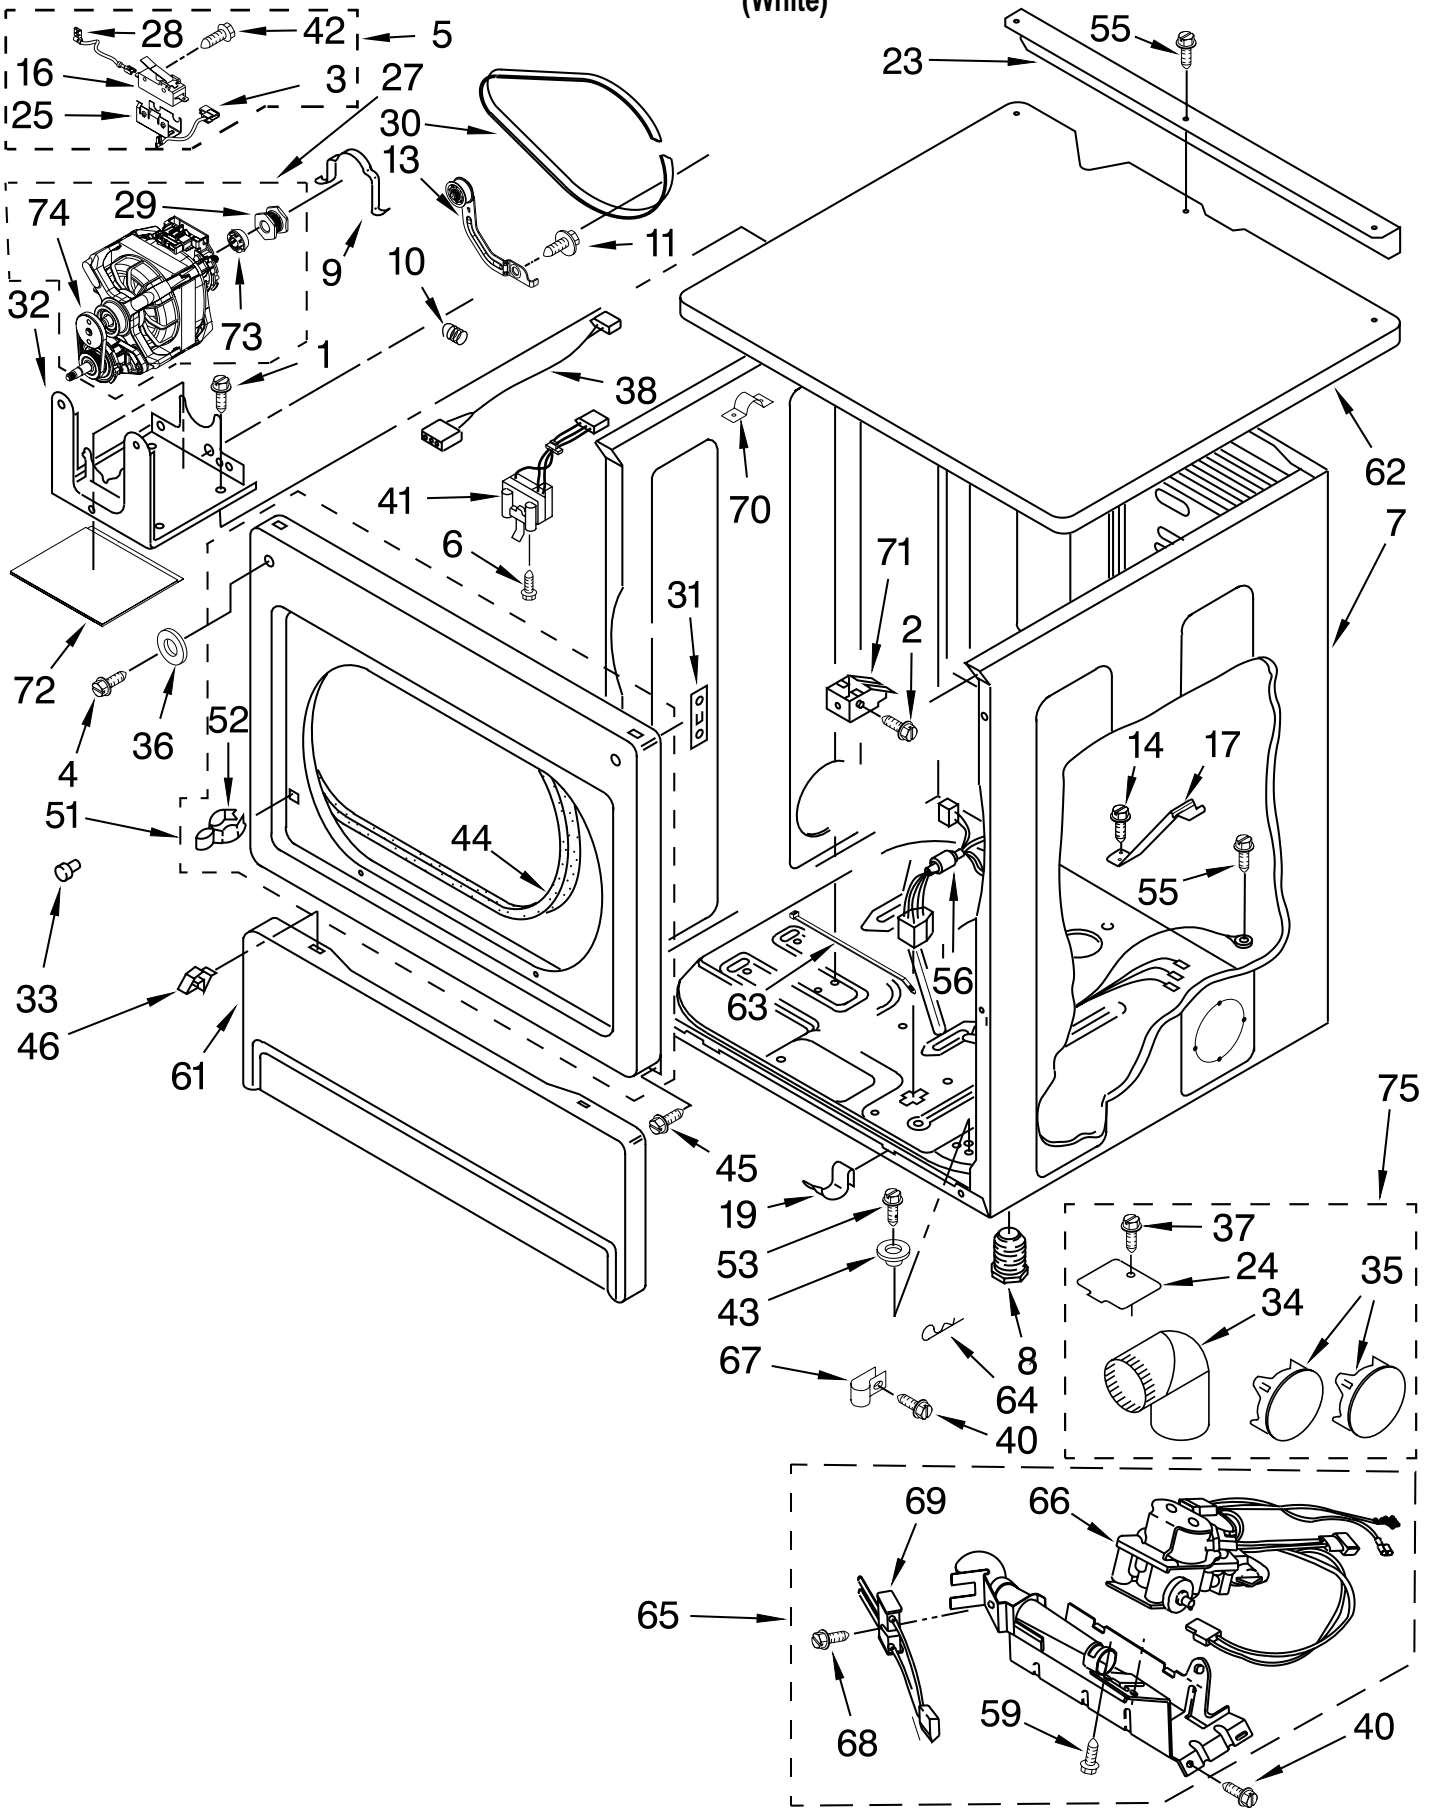

UPPER CABINET AND FRONT PANEL PARTS

For Model: MLG24PDAWW1
(White)

FOR ORDERING INFORMATION REFER TO PARTS PRICE LIST

UPPER CABINET AND FRONT PANEL PARTS

For Model: MLG24PDAWW1
(White)

Illus. No.	Part No.	DESCRIPTION	Illus. No.	Part No.	DESCRIPTION	Illus. No.	Part No.	DESCRIPTION
1	3390663	Screw	32	W10135695	Bracket, Motor	62	3389351	Top (Upper)
2	3391915	Screw	33	693152	Bumper	63	8529895	Tie, Cable
3	8539892	Wire Motor (To Belt Switch)	34	279731	4"-90° Elbow	64	W10117347	Cotter Pin
4	3400077	Screw	35	697750	Plug-Multivent	65	W10135231	Burner Assembly 60 Hz.
5	W10155571	Switch Assembly	36	3392186	Washer			(Refer To Pages 12 & 13 For Breakdown)
6	697773	Screw	37	488729	Screw	66	697441	Valve, Gas (Complete) 60 Hz.
7	3978859	Cabinet (Upper)	38	8283298	Jumper, Door Switch	67	3387561	Clamp, Pipe
8	689172	Foot, Dryer Plastic	40	343641	Screw	68	3393909	Screw
9	W10121316	Clamp, Motor	41	3406109	Door Switch Assembly	69	686590	Ignitor
10	3387374	Spring, Idler	42	W10002600	Screw	70	98997	Clip
11	3389420	Retainer, Idler	43	3389233	Bushing	71	3391846	Clip, Front Panel
13	W10141380	Idler Assembly	44	3387242	Seal, Front Panel	72	W10212660	Sound Pad, Motor
14	693995	Screw	45	342055	Screw	73	3393657	Belt, Restrain
16	8564010	Switch, Broken Belt	46	3388229	Retainer	74	3405160	Belt, Poly V
17	8529757	Bracket, Burner	51	W10192882	Upper Front Panel	Optional Parts Not Included		
19	297092	Clip	52	696144	Stike, Door	Dryer Exhaust Kit (For Side & Bottom Venting)		
23	3979115	Bracket, Angle	53	3400523	Screw, Security (Includes Illus. 64)	75	279818	White
24	3394331	Plate, Cover (Bottom Exhaust)	55	3390647	Screw			
25	8564011	Bracket, Switch	56	W10169686	Harness (Upper)			
27	W10139766	Motor Assembly 60 Hz.	59	3387057	Screw			
28	W10167613	Wire, Belt Switch (To Protector)	61	697215	Panel, Toe (Includes Illus. 33)			
29	3394341	Pulley (60 Hz.)						
30	W10131172	Belt, Drive						
31	3390902	Clip, Door Hinge