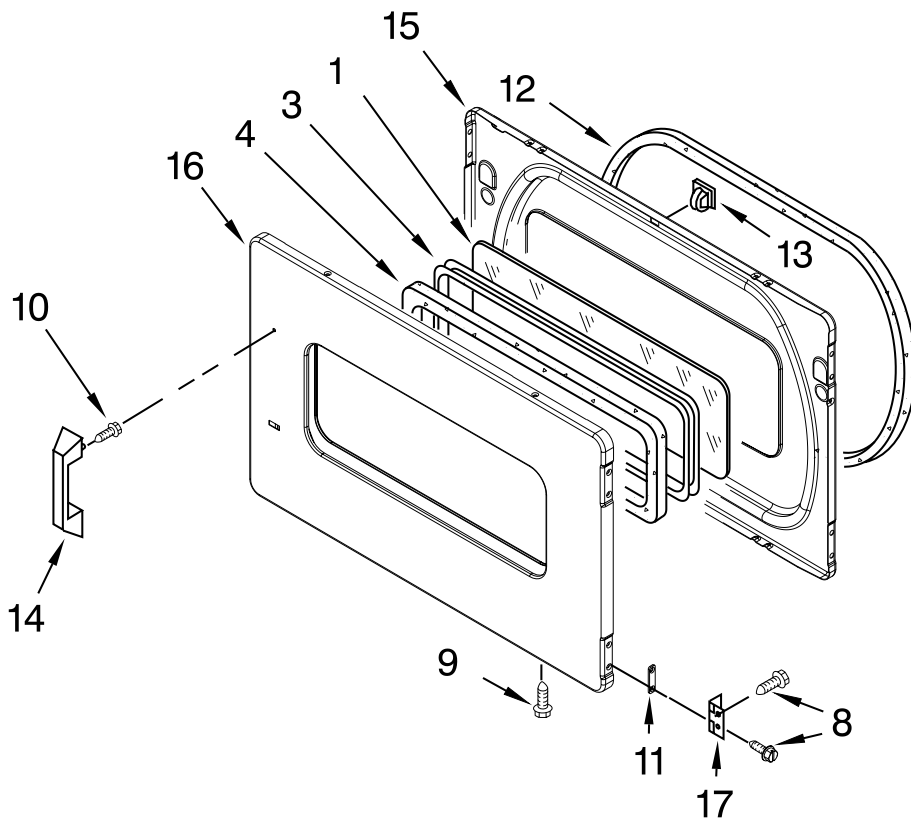

DOOR PARTS

For Model: MLG24PDAWW1
(White)

FOR ORDERING INFORMATION REFER TO PARTS PRICE LIST

DOOR PARTS

For Model: MLG24PDAWW1
(White)

Illus. No.	Part No.	DESCRIPTION
1	3392918	Window (Not Shown Part 3396122 Window Pack Includes Illus. 1 & 4)
2	3389247	Hinge & Pin
3	3392914	Frame, Window
4	3392915	Gasket, Window
5	3389249	"U" Nut
6	W10205622	Inner Door
7	W10205649	Outer Door
8	342055	Screw
9	694091	Screw
10	9742177	Screw
11	W10191265	Plug, Hinge Screw
12	3390735	Door Seal
13	3392538	Catch, Door Assembly
14	W10213202	Handle, Door
15	W10323063	Door, Inner
16	W10322548	Door, Outer
17	W10279703	Hinge & Pin

YOUR MODEL WAS PRODUCED WITH TWO DIFFERENT DOOR VARIATIONS. REFER TO ART TO ENSURE CORRECT PART IS ORDERED.