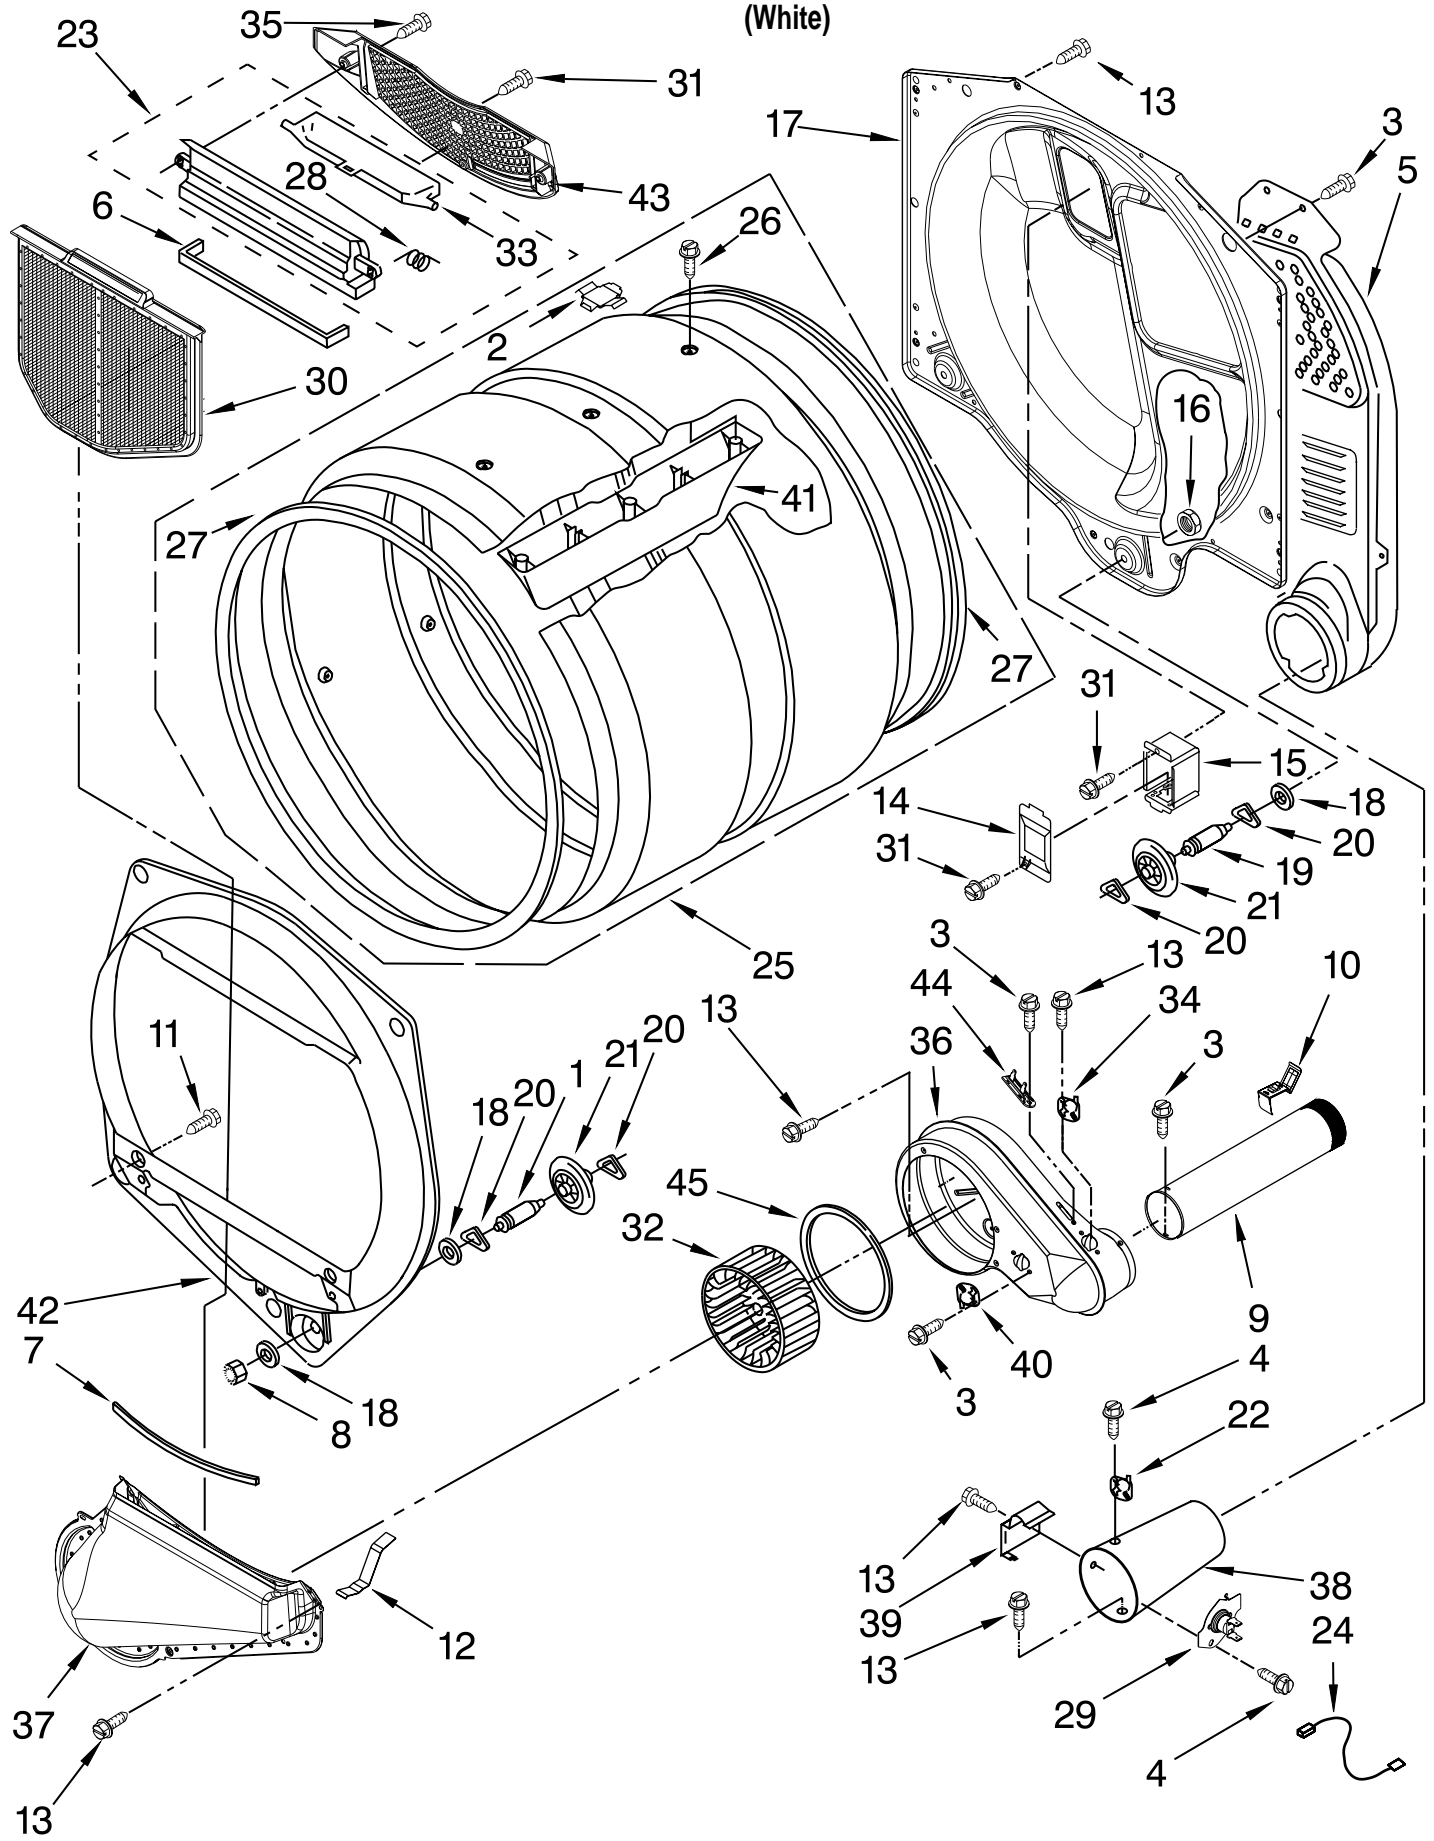

UPPER AND LOWER BULKHEAD PARTS

For Model: MLG24PDAXW0
(White)

FOR ORDERING INFORMATION REFER TO PARTS PRICE LIST

UPPER AND LOWER BULKHEAD PARTS

For Model: MLG24PDAXW0
(White)

Illus. No.	Part No.	DESCRIPTION	Illus. No.	Part No.	DESCRIPTION	Illus. No.	Part No.	DESCRIPTION
1	8575324	Shaft, R.H. Thread	16	W10001120	Nut, 3/8-16 (L.H.)	30	W10049370	Lint Screen
2	8066086	Drum Hole Plug	17	8520836	Bulkhead, Rear	31	487909	Screw
3	8533971	Screw	18	3387459	Washer, Support	32	W10168564	Wheel, Blower
4	90767	Screw	19	8575325	Shaft, L.H. Thread	33	8563758	Door, Lint Screen
5	3394346	Air Duct Assembly	20	690997	Ring, Tri	34	W10131836	Thermostat, 140°F Cycling
6	697813	Seal, Outlet Housing	21	8536973	Roller, Support	35	3387230	Screw
7	697814	Seal, Drum Front	22	3391912	Thermostat High Limit	36	W10135254	Housing, Blower
8	3934666	Nut, 3/8 x 16 (R.H.)	23	8563755	Housing, Outlet	37	8066168	Lint Duct Assembly
9	8066224	Exhaust Pipe	24	3401707	Jumper-TCO High Limit	38	8573824	Funnel, Burner
10	8572105	Clip, Exhaust	25	8318215	Drum Complete	39	338906	Sensor, Radiant
11	3357011	Screw	26	W10109200	Screw	40	W10133284	Thermostat 155° Electronic
12	8066208	Clip-Spring	27	W10166807	Seal, Drum	41	697693	Baffle, Drum
13	3390647	Screw	28	3394986	Spring, Lint Screen	42	697557	Bulkhead, Front
14	3402841	Lens, Drum Light	29	8573713	Thermal-Cutoff (Includes Item. 22)	43	8563756	Grille, Outlet
15	8578825	Bracket, Drum Light				44	3392519	Thermal Fuse
						45	697770	Seal, Cover Plate