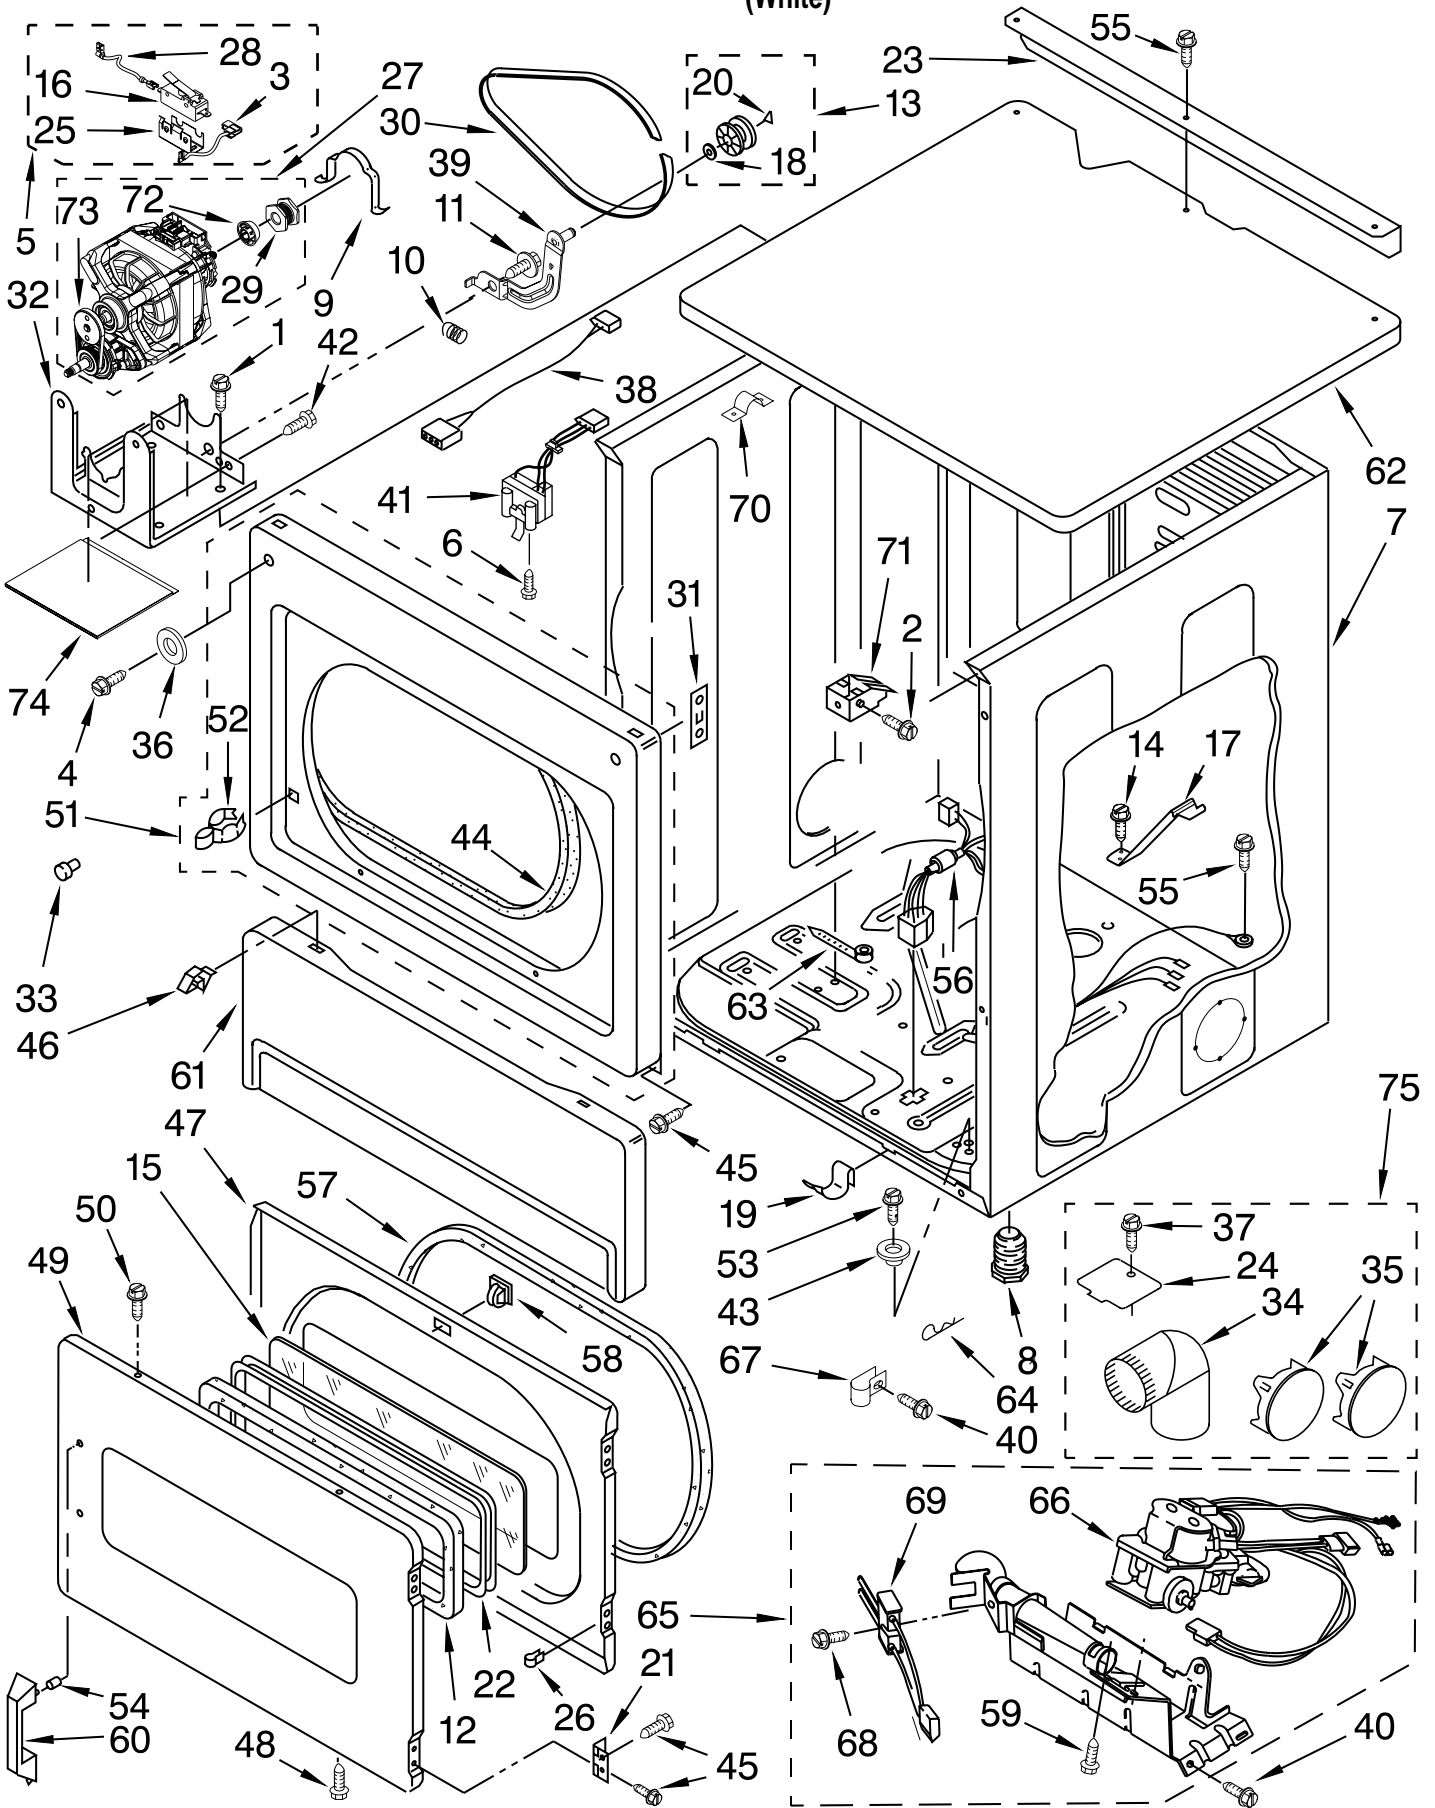

UPPER CABINET AND FRONT PANEL PARTS

For Model: MLG24PDAXW0
(White)

FOR ORDERING INFORMATION REFER TO PARTS PRICE LIST

UPPER CABINET AND FRONT PANEL PARTS

For Model: MLG24PDAXW0
(White)

Illus. No.	Part No.	DESCRIPTION	Illus. No.	Part No.	DESCRIPTION	Illus. No.	Part No.	DESCRIPTION
1	3390663	Screw	28	W10167613	Wire, Belt Switch (To Protector)	58	3392538	Catch, Door Assembly
2	3391915	Screw	29	3394341	Pulley (60 Hz.)	59	3387057	Screw
3	8539892	Wire Motor (To Belt Switch)	30	W10131172	Belt, Drive	60	3392906	Handle, Door
4	3400077	Screw	31	3390902	Clip, Door Hinge	61	697215	Panel, Toe (Includes Illus. 33)
5	W10155571	Switch Assembly	32	W10135695	Bracket, Motor	62	3389351	Top (Upper)
6	697773	Screw	33	693152	Bumper	63	3391018	Tie, Cable
7	3978859	Cabinet (Upper)	34	279731	4"-90° Elbow	64	63823	Cotter Pin
8	689172	Foot, Dryer Plastic	35	697750	Plug-Multivent	65	W10135231	Burner Assembly 60 Hz. (Refer To Pages 10 & 11 For Breakdown)
9	660658	Clamp, Motor	36	3392186	Washer	66	697441	Valve, Gas (Complete) 60 Hz.
10	3387374	Spring, Idler	37	488729	Screw	67	3387561	Clamp, Pipe
11	3389420	Retainer, Idler	38	8283298	Jumper, Door Switch	68	3393909	Screw
12	3392915	Gasket, Window	39	W10141380	Bracket, Idler	69	686590	Ignitor
13	3388672	Pulley Assembly	40	343641	Screw	70	98997	Clip
14	693995	Screw	41	3406109	Door Switch Assembly	71	3391846	Clip, Front Panel
15	3392918	Window (Not Shown Part 3396122, Window Pack. Includes Illus. 12 & 15)	42	W10002600	Screw	72	3393657	Belt, Restrain
16	8564010	Switch, Broken Belt	43	3389233	Bushing	73	3405160	Belt, Poly V
17	8529757	Bracket, Burner	44	3387242	Seal, Front Panel	74	W10212660	Sound Pad, Motor
18	233520	Washer, Thrust	45	342055	Screw	Optional Parts Not Included		
19	297092	Clip	46	3388229	Retainer	Dryer Exhaust Kit (For Side & Bottom Venting)		
20	690997	Tri-Ring	47	3392905	Door, Rear	75	279818	White
21	3389247	Hinge And Pin	48	694091	Screw			
22	3392914	Frame, Window	49	3392880	Door, Front			
23	3979115	Bracket, Angle	50	718032	Screw			
24	3394331	Plate, Cover (Bottom Exhaust)	51	3393081	Upper Front Panel			
25	8564011	Bracket, Switch	52	696144	Stike, Door			
26	3389249	Nut, "U"	53	3400523	Screw, Security (Includes Illus. 64)			
27	W10139766	Motor Assembly 60 Hz.	54	3393933	Fastener			
			55	3390647	Screw			
			56	W10169686	Harness (Upper)			
			57	3390735	Seal, Door