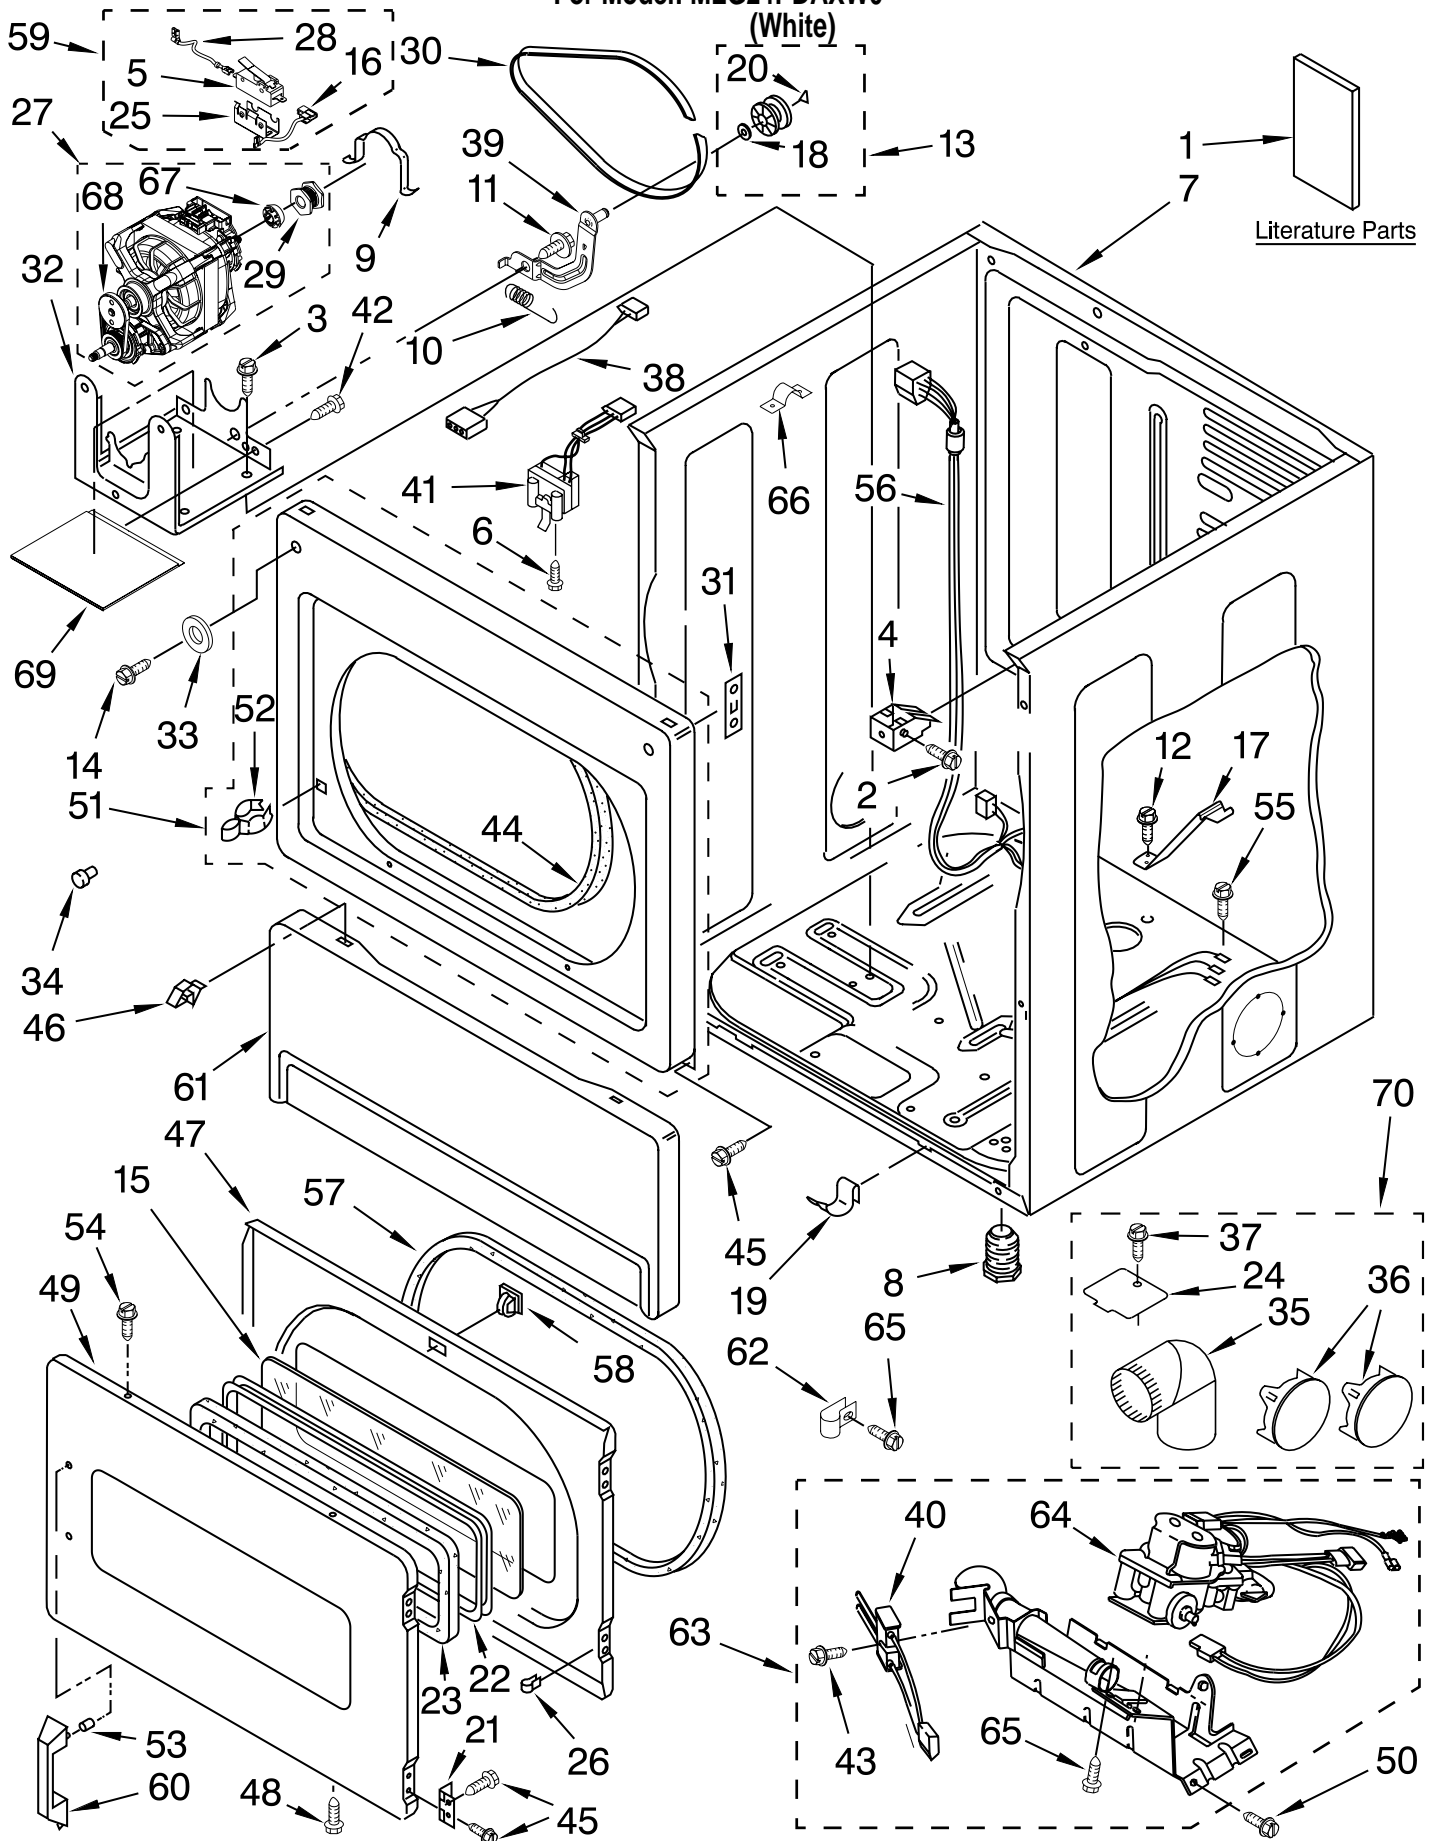

LOWER CABINET AND FRONT PANEL PARTS

For Model: MLG24PDAXW0

(White)

FOR ORDERING INFORMATION REFER TO PARTS PRICE LIST

LOWER CABINET AND FRONT PANEL PARTS

For Model: MLG24PDAXW0
(White)

Illus. No.	Part No.	DESCRIPTION	Illus. No.	Part No.	DESCRIPTION	Illus. No.	Part No.	DESCRIPTION
1		Literature Parts (Located Behind Toe Panel)	23	3392915	Gasket, Window	54	718032	Screw
	W10135153	Installation Instructions	24	3394331	Plate Cover (Bottom Exhaust)	55	3390647	Screw
	W10135168	Tech Sheet	25	8564011	Bracket, Switch	56	W10169687	Harness (Lower)
	W10135163	Repair Parts List	26	3389249	Nut, "U"	57	3390735	Seal, Door
2	3391915	Screw	27	W10139766	Motor Assembly (60 Hz.)	58	3392538	Catch, Door Assembly
3	3390663	Screw	28	W10167613	Wire, Belt Switch (To Protector)	59	W10155571	Switch Assembly
4	3391846	Clip, Front Panel	29	3394341	Pulley 60 Hz	60	3392906	Handle, Door
5	8564010	Switch, Broken Belt	30	W10131172	Belt, Drive	61	697215	Panel, Toe (Includes Illus. 34)
6	697773	Screw	31	3390902	Clip, Door Hinge	62	3387561	Clamp-Pipe
7	8310656	Cabinet, Lower	32	W10135695	Bracket, Motor	63	W10135231	Burner Assembly 60 Hz. (Refer To Pages 10 & 11 For Breakdown)
8	3392100	Foot, Dryer Plastic	33	3392186	Washer	64	697441	Valve, Gas (Complete) 60 Hz
9	660658	Clamp, Motor	34	693152	Bumper	65	3387057	Screw
10	3387374	Spring, Idler	35	279731	4"-90 Elbow	66	98997	Clip
11	3389420	Retainer, Idler	36	697750	Plug-Multivent	67	3393657	Belt, Restrain
12	693995	Screw	37	488729	Screw	68	3405160	Belt, Poly V
13	3388672	Pulley Assembly	38	8283298	Jumper, Door Switch	69	W10212660	Sound Pad, Motor
14	3400077	Screw	39	W10141380	Bracket, Idler	Optional Parts Not Included		
15	3392918	Window (Not Shown Part 3396122, Window Pack. Includes Illus. 15 & 23)	40	686590	Ignitor	Dryer Exhaust Kit (For Side & Bottom Venting)		
16	8539892	Wire Motor (To Belt Switch)	41	3406109	Door Switch Assembly	70	279818	White
17	8529757	Bracket, Burner	42	W10002600	Screw			
18	233520	Washer, Thurst	43	3393909	Screw			
19	297092	Clip	44	3387242	Seal, Front Panel			
20	690997	Tri-Ring	45	342055	Screw			
21	3389247	Hinge And Pin	46	3388229	Retainer			
22	3392914	Frame, Window	47	3392905	Door, Rear			
			48	694091	Screw			
			49	3392880	Door, Front			
			50	343641	Screw			
			51	3393081	Upper Front Panel			
			52	696144	Strike, Door			
			53	3393933	Fastener