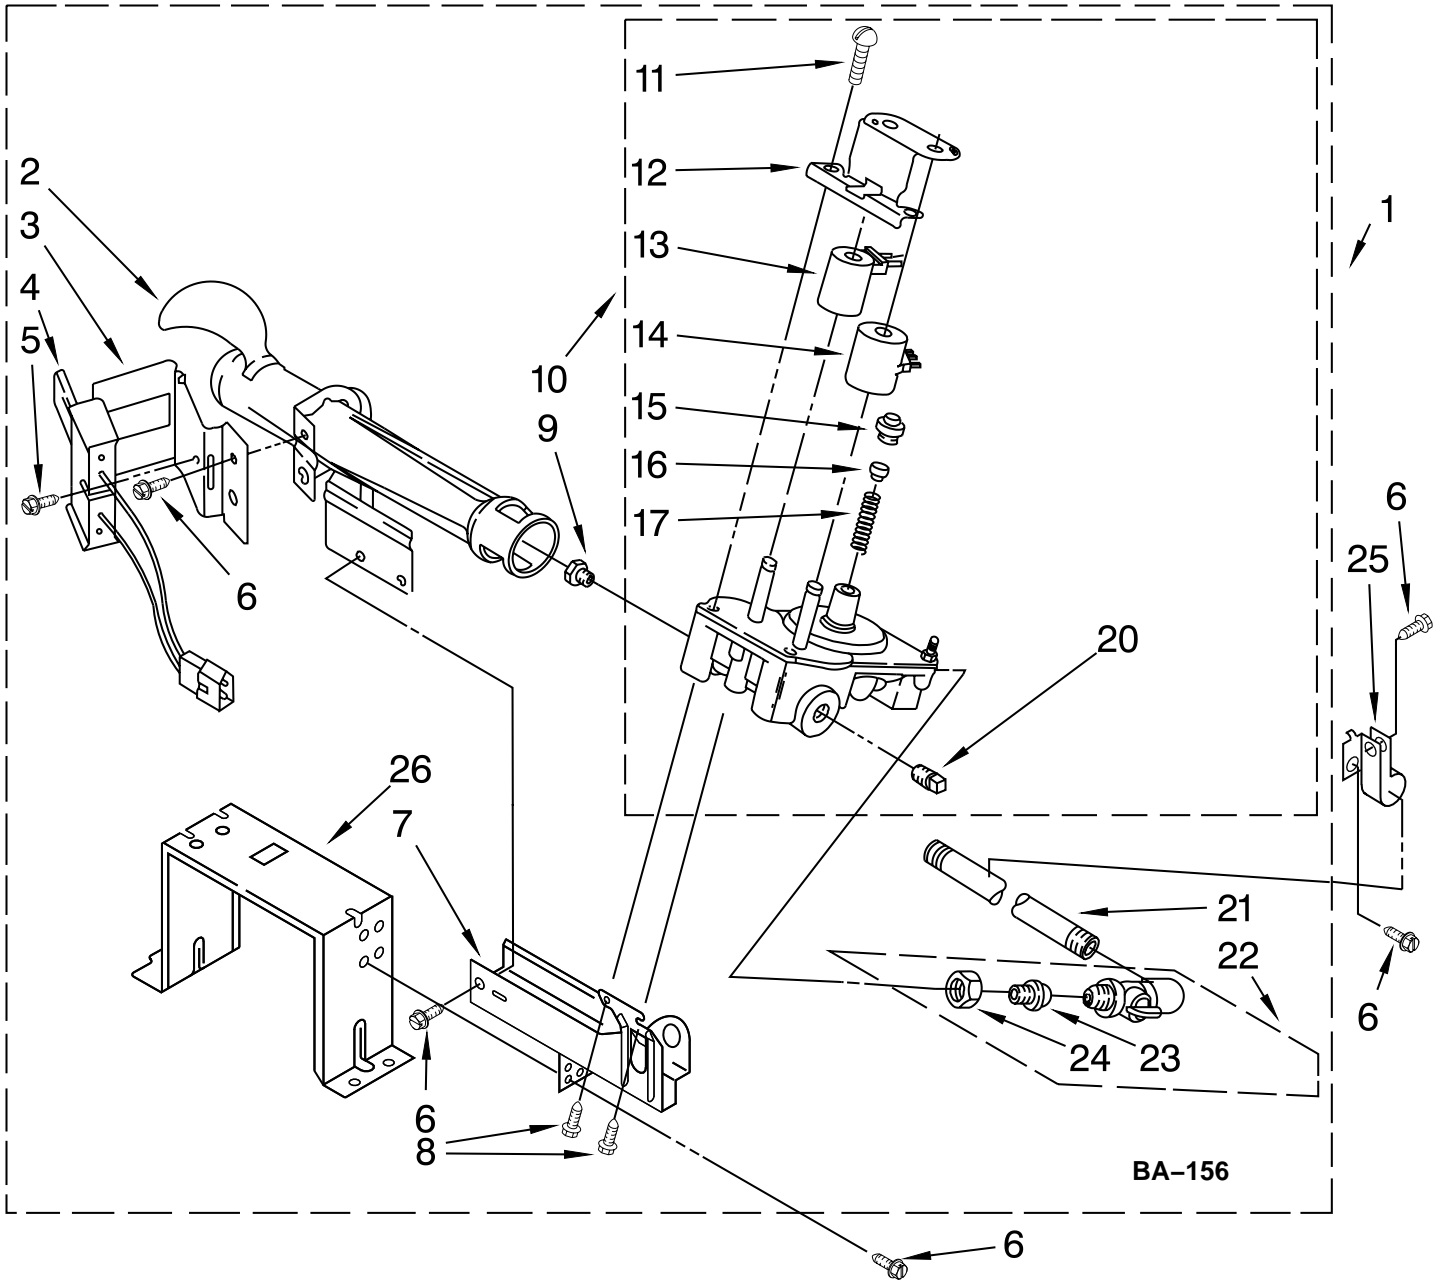

W10135231 BURNER ASSEMBLY

For Model: MLG24PDAXW0
(White)

USE WITH TYPE 1 – NATURAL, TYPE 2 – MIXED,
AND TYPE 4 – LIQUEFIED PROPANE AND BUTANE GASES

FOR ORDERING INFORMATION REFER TO PARTS PRICE LIST

W10135231 BURNER ASSEMBLY

For Model: MLG24PDAXW0
(White)

USE WITH TYPE 1 – NATURAL, TYPE 2 – MIXED,
AND TYPE 4 – LIQUEFIED PROPANE AND BUTANE GASES

Illus. No.	Part No.	DESCRIPTION
1	W10135231	Burner Assembly 60 Hz. (Type 1, 2 & 3) (White Rodgers)
2	688617	Tube, Burner
3	694298	Bracket, Ignitor
4	686590	Ignitor
5	3393909	Screw & Washer (8–32 x 5/8)
6	343641	Screw, 10–16 x 1/2
7	3389871	Base, Burner
8	3387057	Screw, 10–16 x 1/2
9		Orifice, Burner
	234870	Type 1
	234868	Type 2
10	W10141728	Valve, Gas 60 Hz. (Complete)
11	694421	Screw, 8–32 x 1/2
12	694538	Bracket, Coil
13	694540	Coil, 60 Hz. (2 Terminal) (Main)
14	694539	Coil, 60 Hz. (Split) (3 Terminal) (Pilot Position)
15	694424	Leak, Limiter
16	694423	Screw, Regulator Adjustment
17	694422	Spring, Regulator
20	239822	Plug, Pipe
21	W10110395	Pipe, Gas Supply
22	697441	Valve & Union Shut-Off
23	3393767	Pipe, Tail
24	233076	Nut, Compression
25	3387561	Clamp, Pipe
26	3389889	Bracket, Support

Following Parts Not Illustrated

W10436933 Conversion Kit
(Type 1 and 2)
to Type (4) L.P.G.

BA-156B