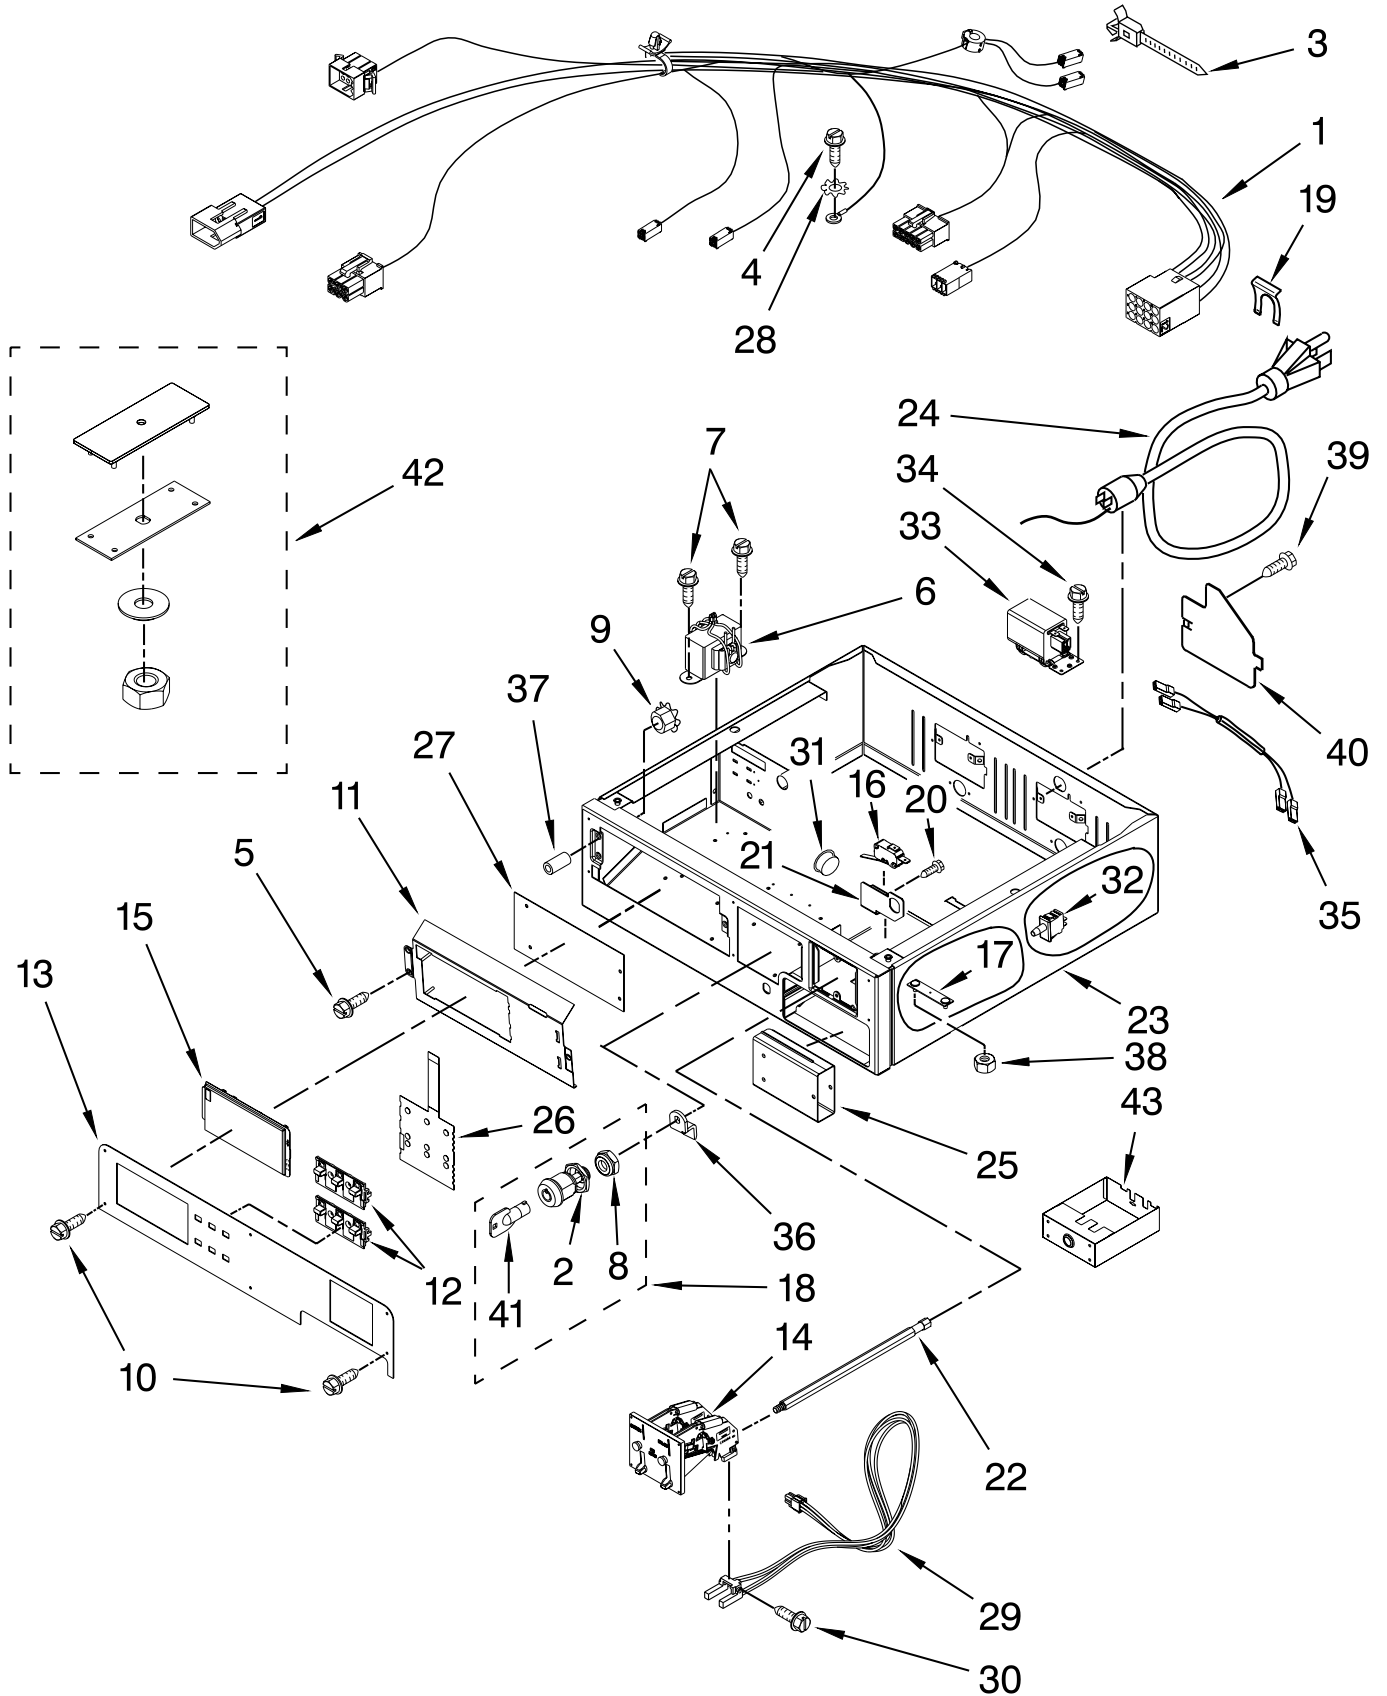

CONTROL PANEL AND SEPARATOR PARTS

For Model: MLG24PDAXW0
(White)

FOR ORDERING INFORMATION REFER TO PARTS PRICE LIST

CONTROL PANEL AND SEPARATOR PARTS

For Model: MLG24PDAXW0
(White)

Illus. No.	Part No.	DESCRIPTION	Illus. No.	Part No.	DESCRIPTION	Illus. No.	Part No.	DESCRIPTION
1	W10167621	Harness, Collar	17	W10159907	Mounting Strap Assembly	31	W10165297	Snap Bushing
2	W10139762	Hex Nut, 3/4-27	18	W10133264	Lock Assembly	32	W10131838	Switch, Vault & Service Door
3	3391018	Tie, Cable	19	694415	Strain Relief	33	8540229	RFI-Filter
4	697776	Screw	20	3400408	Screw	34	8533971	Screw
5	W10140652	Screw	21	W10160652	Bracket-Switch	35	W10188051	Jumper, Line Filter
6	W10133285	Transformer 120Vac To 22.5Vac	22	W10137319	Bolt, 10-32 x 6.06	36	W10133266	Locking Cam
7	8533971	Screw	23	W10159849	Collar	37	W10133514	Standoff, Circuit Board
8	W10177242	Hex-Nut 9/32 - 28	24	694018	Cord, Power	38	W10080190	Nut, 3/8-16
9	W10139046	Nut, 6-32	25	W10133258	Vault-Body Assembly	39	3400000	Screw
10	W10131119	Screw	26	W10133277	Membrane Switch Assembly	40	3396795	Cover, Terminal Block
11	W10163677	Plate, Control Mounting	27	W10130700	Control Board	41	W10140858	Key, Access Door
12	W10131113	Push Button	28	3390443	Retainer, Terminal	42	W10169579	Kit-Coin Box Security
13	W10135185	Facia Console	29	W10130178	Coin-Optic Sensor Assembly	43	W10133248	Coin Box
14	W10133245	Coin Drop Assembly	30	W10142655	Screw			
15	W10133268	Cover, Display						
16	W10133280	Switch, Service Access						