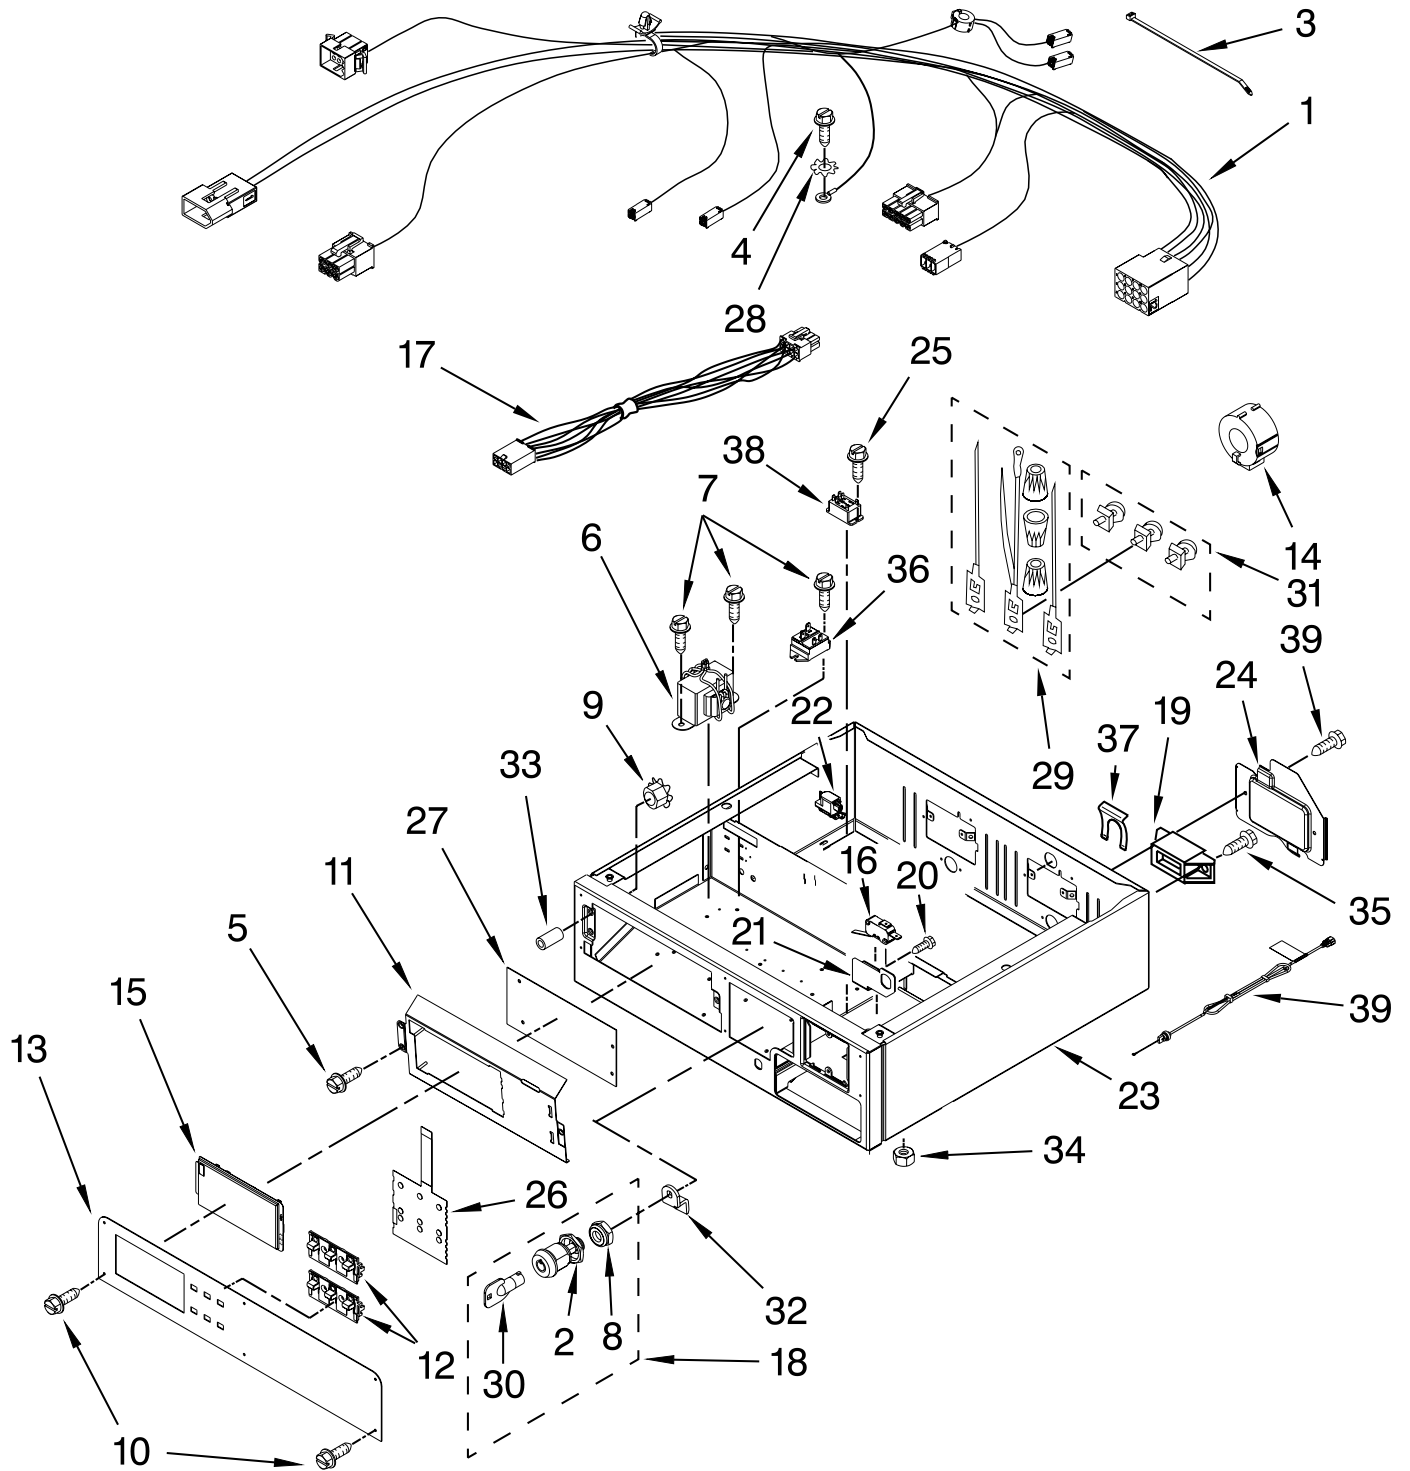

CONTROL PANEL AND SEPARATOR PARTS

For Model: MLG24PNAGW0
(White)

FOR ORDERING INFORMATION REFER TO PARTS PRICE LIST

CONTROL PANEL AND SEPARATOR PARTS

For Model: MLG24PNAGW0
(White)

Illus. No.	Part No.	DESCRIPTION	Illus. No.	Part No.	DESCRIPTION	Illus. No.	Part No.	DESCRIPTION
1	W10169700	Harness, Collar	18	W10133264	Lock Assembly	30	W10140858	Key,
2	W10139762	Hex Nut, 3/4-27	19	3397659	Terminal-Block			Access Door
3	8529895	Tie, Cable	20	3400408	Screw	31	279393	Terminal-Block
4	697776	Screw	21	W10160652	Bracket-Switch			Screw Kit (For
5	W10140652	Screw	22	W10189038	RFI Filter			Terminal Block
6	W10237957	Transformer			CPL (Export)	32	W10233256	Locking Cam
		120 - 22.5 VAC	23	W10165714	Collar	33	W10133514	Standoff,
7	W10080820	Screw	24	3396795	Cover, Terminal			Circuit Board
8	W10177242	Hex-Nut 9/32 - 28			Block	34	W10080190	Nut, 3/8-16
9	W10139046	Nut, 6-32	25	W10080700	Screw	35	W10080740	Screw
10	W10131119	Screw	26	W10133278	Membrane Switch	36	W10133335	Relay-Spt
11	W10163677	Plate, Control			Assembly	37	694415	Strain-Relief
		Mounting	27	W10167611	Control Board	38	W10258680	Relay, Heater
12	W10131113	Push Button	28	3390443	Retainer,	39	W10167642	Cord, Power
13	W10135193	Facia Console			Terminal			(Parts Not Shown)
14	3407172	Choke-Harness	29	279318	Terminal Brass		W10153836	10A Cord Lock
15	W10133268	Cover, Display			Tinned (3)			10A Cord Adapter
16	W10133281	Switch, Service			(Includes		W10223804	Australian
		Access			Item. 35)		W10223809	European
17	W10111027	Jumper,					W10223807	British
		Transformer						