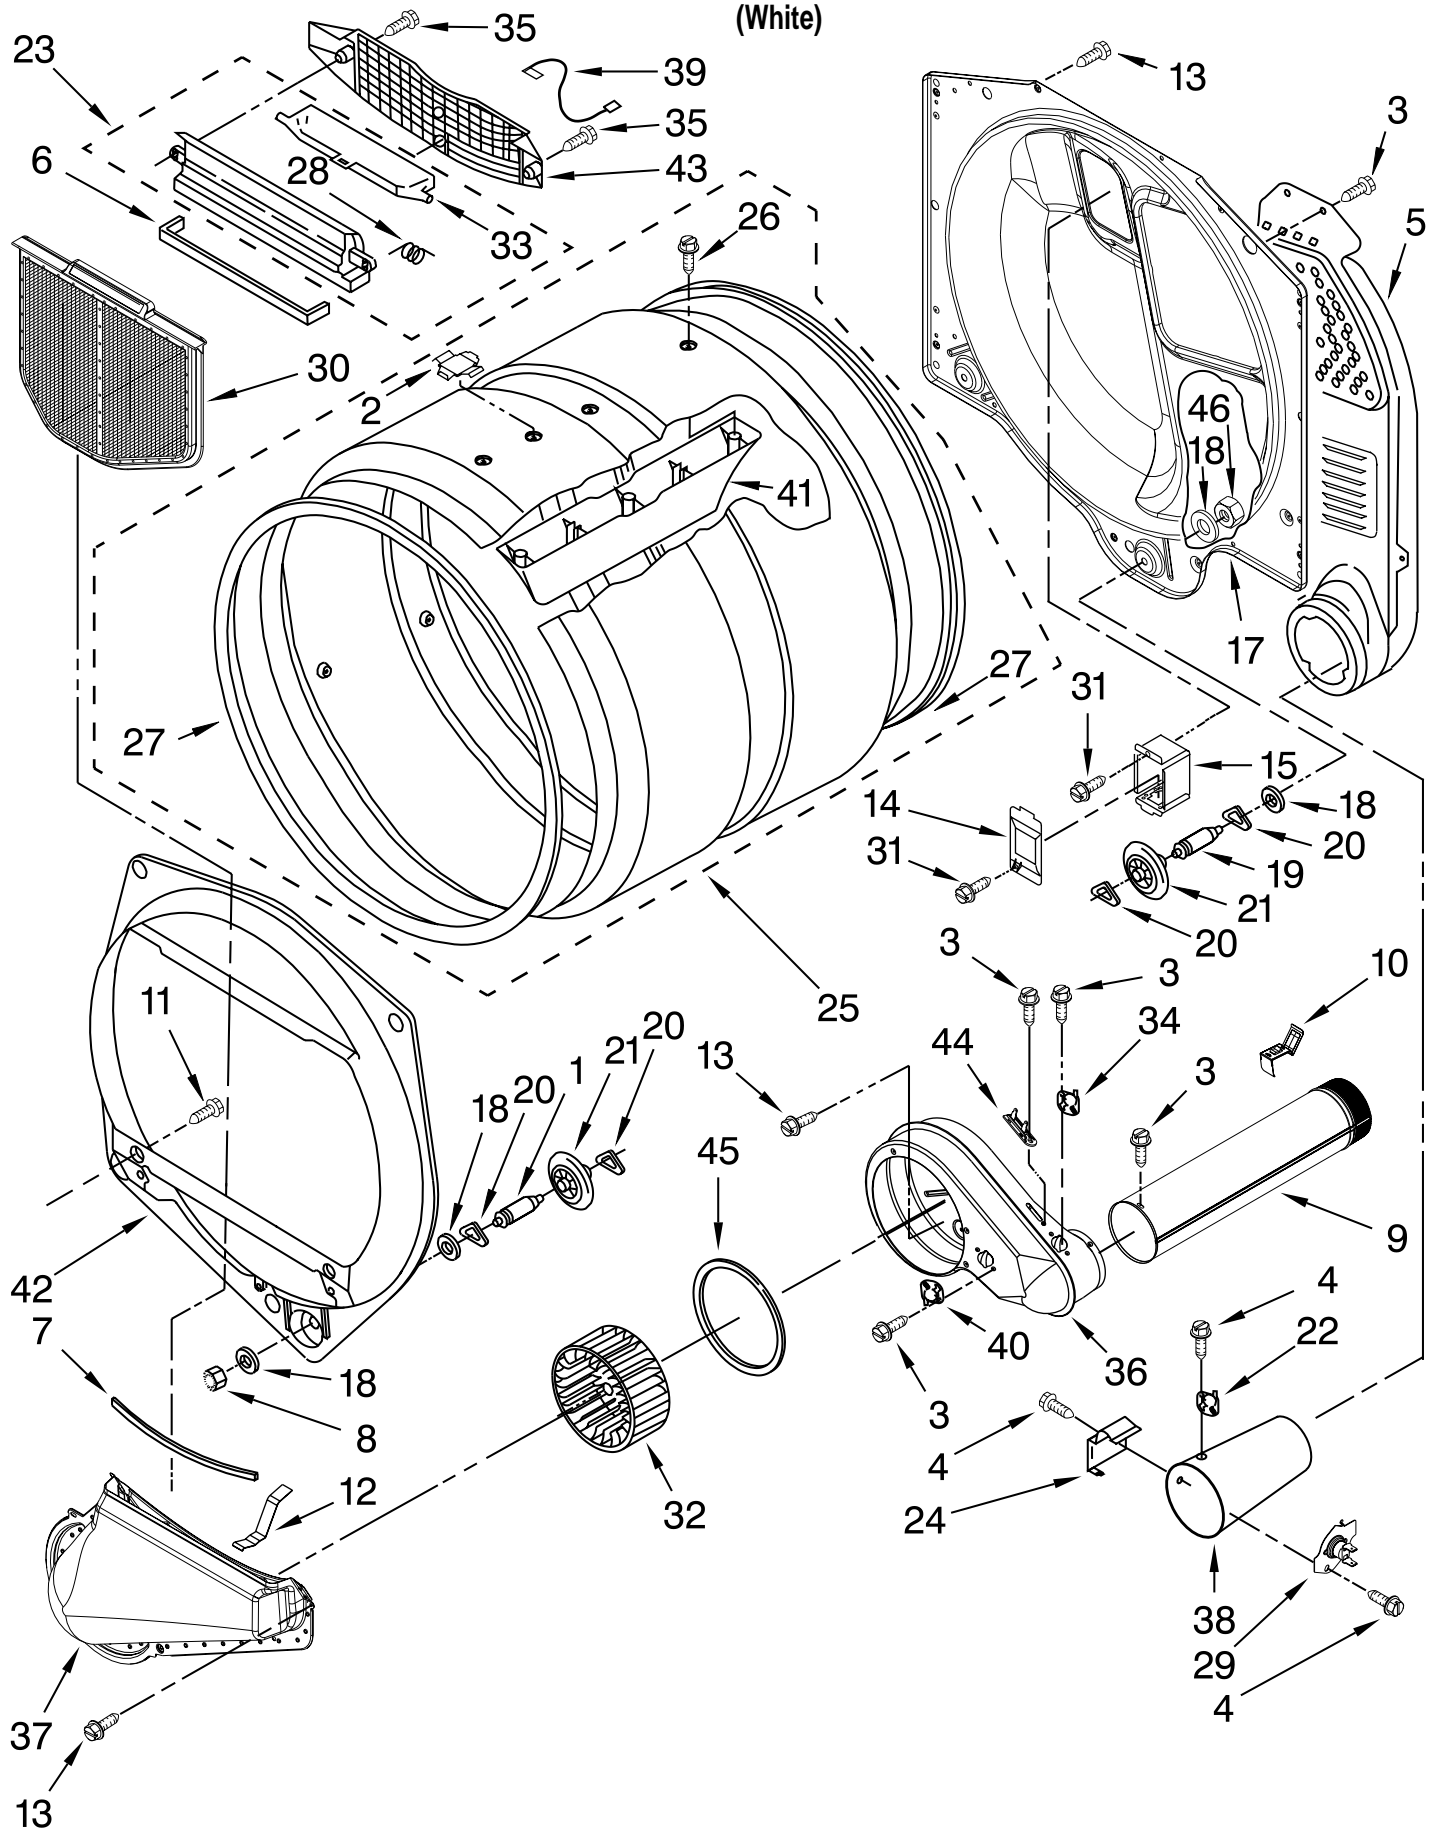

UPPER AND LOWER BULKHEAD PARTS

For Model: MLG24PNAGW0

(White)

FOR ORDERING INFORMATION REFER TO PARTS PRICE LIST

UPPER AND LOWER BULKHEAD PARTS

For Model: MLG24PNAGW0
(White)

<u>Illus.</u> <u>No.</u>	<u>Part</u> <u>No.</u>	<u>DESCRIPTION</u>
1	8575324	Shaft, R.H. Thread
2	W10128544	Drum, Caplug
3	W10080820	Screw
4	W10080280	Screw
5	3394346	Air Duct Assembly
6	697813	Foam-Seal
7	697814	Seal, Drum Front
8	W10080210	Nut, 3/8 x 16 (R.H.)
9	W10121167	Exhaust Pipe
10	8572105	Clip, Exhaust
11	W10080590	Screw
12	8066208	Clip-Spring
13	W10080700	Screw
14	3402841	Lens, Drum Light
15	8578825	Bracket, Drum Light
17	8520836	Bulkhead, Rear
18	W10080960	Washer, Support
19	8575325	Shaft, L.H. Thread
20	690997	Ring, Tri
21	8536973	Roller, Support
22	W10206703	Thermostat 255°F High Limit
23	W10181928	Housing, Outlet
24	338906	Sensor, Radiant
25	8528998	Drum Complete
26	W10219342	Screw
27	W10166807	Seal, Drum
28	3394986	Spring, Lint Screen
29	W10181549	Thermal-Cutoff
30	W10049370	Lint Screen
31	487909	Screw
32	W10168564	Wheel, Blower
33	W10181925	Door, Lint Screen
34	W10194158	Thermostat, 140°F Cycling
35	3387230	Screw
36	W10119255	Housing, Blower
37	8066168	Lint Duct Assembly
38	8573824	Funnel, Burner
39	3401707	Wire, Jumper
40	W10206206	Thermostat 155° Electronic
41	697693	Baffle, Drum
42	697557	Bulkhead, Front
43	W10181926	Grille, Outlet
44	3392519	Thermal Fuse
45	W10181918	Foam-Seal
46	W10080190	Nut, 3/8-16 (L.H.)