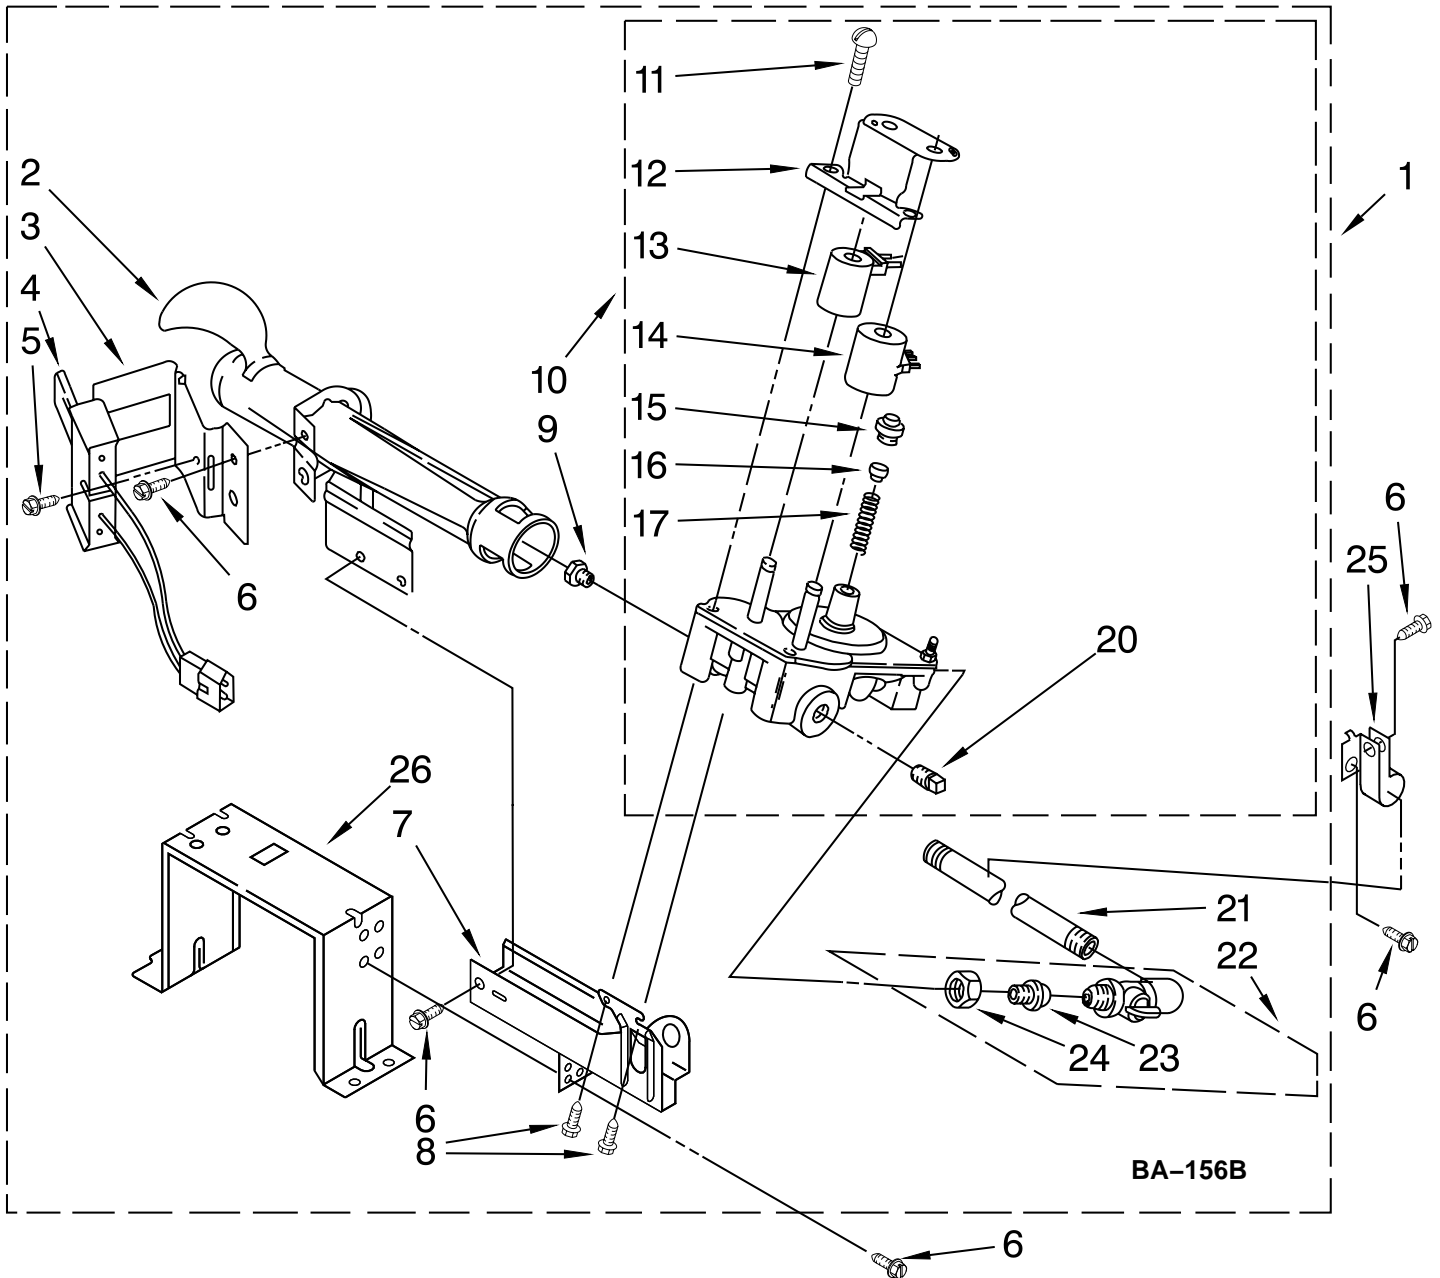

W10096909 BURNER ASSEMBLY

For Model: MLG24PNAGW0
(White)

USE WITH TYPE 1 – NATURAL, TYPE 2 – MIXED,
AND TYPE 4 – LIQUEFIED PROPANE AND BUTANE GASES

FOR ORDERING INFORMATION REFER TO PARTS PRICE LIST

W10096909 BURNER ASSEMBLY

For Model: MLG24PNAGW0
(White)

USE WITH TYPE 1 – NATURAL, TYPE 2 – MIXED,
AND TYPE 4 – LIQUEFIED PROPANE AND BUTANE GASES

Illus. No.	Part No.	DESCRIPTION
1	W10135231	Burner Assembly 60 Hz. (Type 1, 2 & 3) (White Rodgers)
2	688617	Tube, Burner
3	694298	Bracket, Ignitor
4	686590	Ignitor
5	3393909	Screw & Washer (8–32 x 5/8)
6	343641	Screw, 10–16 x 1/2
7	3389871	Base, Burner
8	3387057	Screw, 10–16 x 1/2
9		Orifice, Burner
	234870	Type 1
	234868	Type 2
10	W10141728	Valve, Gas 60 Hz. (Complete)
11	694421	Screw, 8–32 x 1/2
12	694538	Bracket, Coil
13	694540	Coil, 60 Hz. (2 Terminal) (Main)
14	694539	Coil, 60 Hz. (Split) (3 Terminal) (Pilot Position)
15	694424	Leak, Limiter
16	694423	Screw, Regulator Adjustment
17	694422	Spring, Regulator
20	239822	Plug, Pipe
21	W10110395	Pipe, Gas Supply
22	697441	Valve & Union Shut-Off
23	3393767	Pipe, Tail
24	233076	Nut, Compression
25	3387561	Clamp, Pipe
26	3389889	Bracket, Support

Following Parts Not Illustrated

W10436933 Conversion Kit
(Type 1 and 2)
to Type (4) L.P.G.

BA-156B