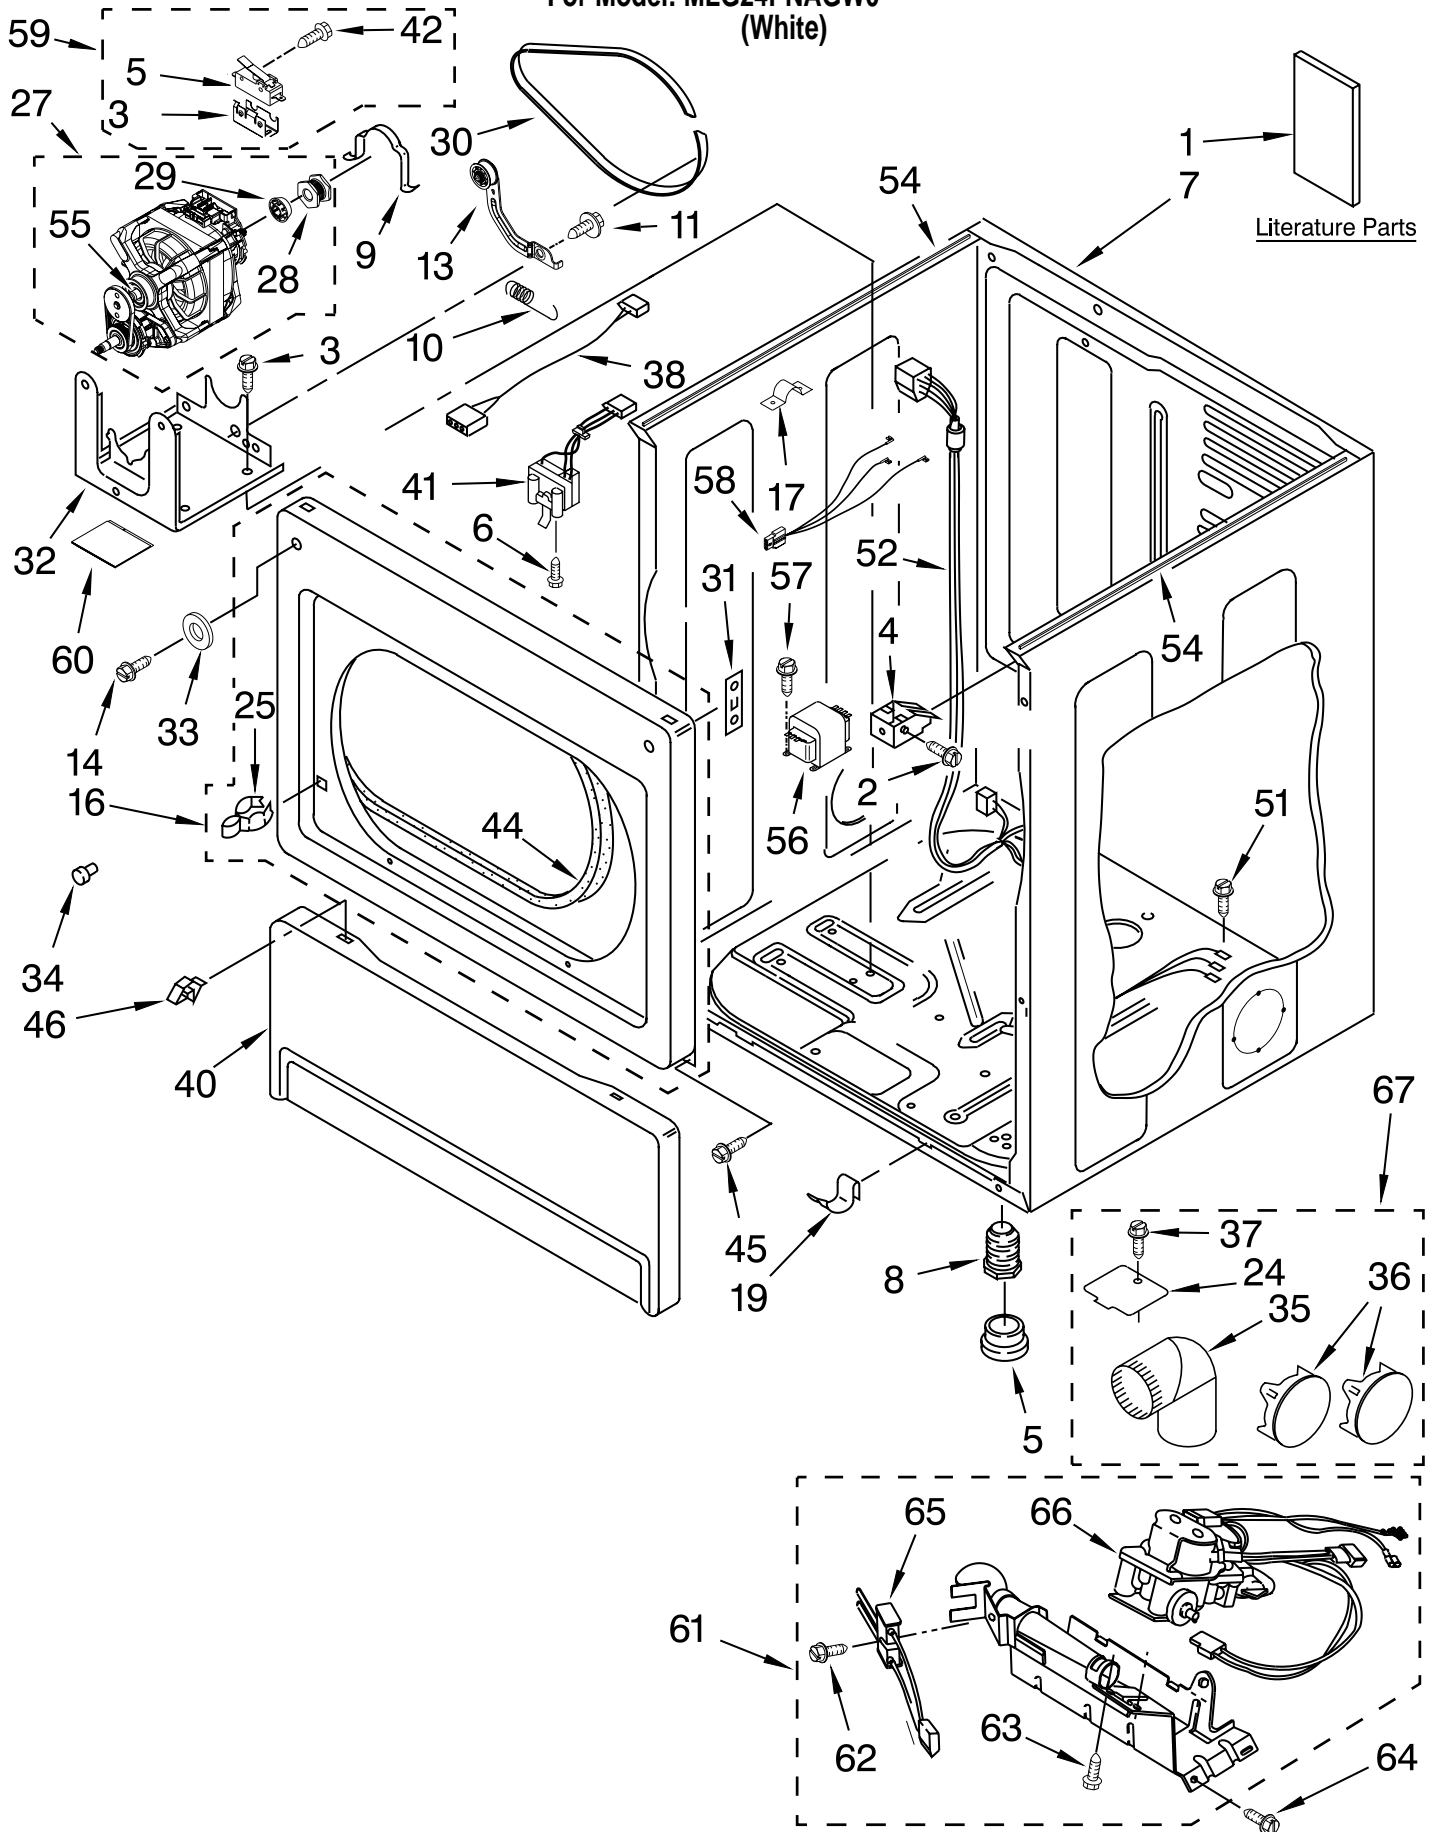

LOWER CABINET AND FRONT PANEL PARTS

For Model: MLG24PNAGW0
(White)

FOR ORDERING INFORMATION REFER TO PARTS PRICE LIST

LOWER CABINET AND FRONT PANEL PARTS

For Model: MLG24PNAGW0
(White)

Illus. No.	Part No.	DESCRIPTION	Illus. No.	Part No.	DESCRIPTION	Illus. No.	Part No.	DESCRIPTION
1		Literature Parts (Located Behind Toe Panel)	25	W10080240	Strike, Door	51	W10080700	Screw
	W10184555	Installation Instructions	27	W10142402	Motor Assembly (50 Hz.)	52	W10111036	Harness (Lower)
	W10184546	Tech Sheet	28	W10167237	Pulley	54	8318396	Foam-Seal
	W10184544	Repair Parts List	29	3393657	Restraint, Belt	55	3405160	Belt, Poly V
2	W10223793	Screw	30	W10131172	Belt, Drive	56	3977633	Autotransformer
3	8564011	Bracket-Switch	31	3390902	Clip, Door Hinge (2)	57	W10080740	Screw
4	3391846	Clip, Front Panel	32	W10135695	Bracket, Motor	58	W10190549	Jumper, Transformer
5	8564010	Assembly, Switch & Actuator	33	W10223794	Washer	59	W10259136	Assembly, Switch
6	W10080540	Screw	34	693152	Bumper	60	W10212660	Sound Pad, Motor
7	8310656	Cabinet, Lower	35	279731	4"-90 Elbow	61	W10096909	Burner Assembly 50 Hz. (Refer To Page 12 & 13 for Further Breakdown)
8	3392100	Foot, Dryer Plastic	36	49252	Plug-Multivent	62	W10080730	Screw
9	660658	Clamp, Motor	37	488729	Screw	63	W10080320	Screw
10	3387374	Spring, Idler	38	W10231861	Jumper, Door Switch	64	W10080630	Screw
11	3389420	Retainer, Idler	40	697215	Toe Panel (Includes Item. 34)	65	686590	Ignitor
13	W10141380	Idler Assembly	41	W10237959	Switch, Leaded Door	66	8281918	Valve Gas 50 Hz. (Complete)
14	3400077	Screw	42	3400934	Assembly, Screw & Insulator	Optional Parts Not Included		
16	W10234293	Upper Front Panel	44	3387242	Seal, Front Panel	Dryer Exhaust Kit		
17	98997	Clip	45	W10080310	Screw	(For Side & Bottom Venting)		
19	297092	Clip	46	3388229	Retainer	67	279818	White
24	3394331	Plate Cover (Bottom Exhaust)