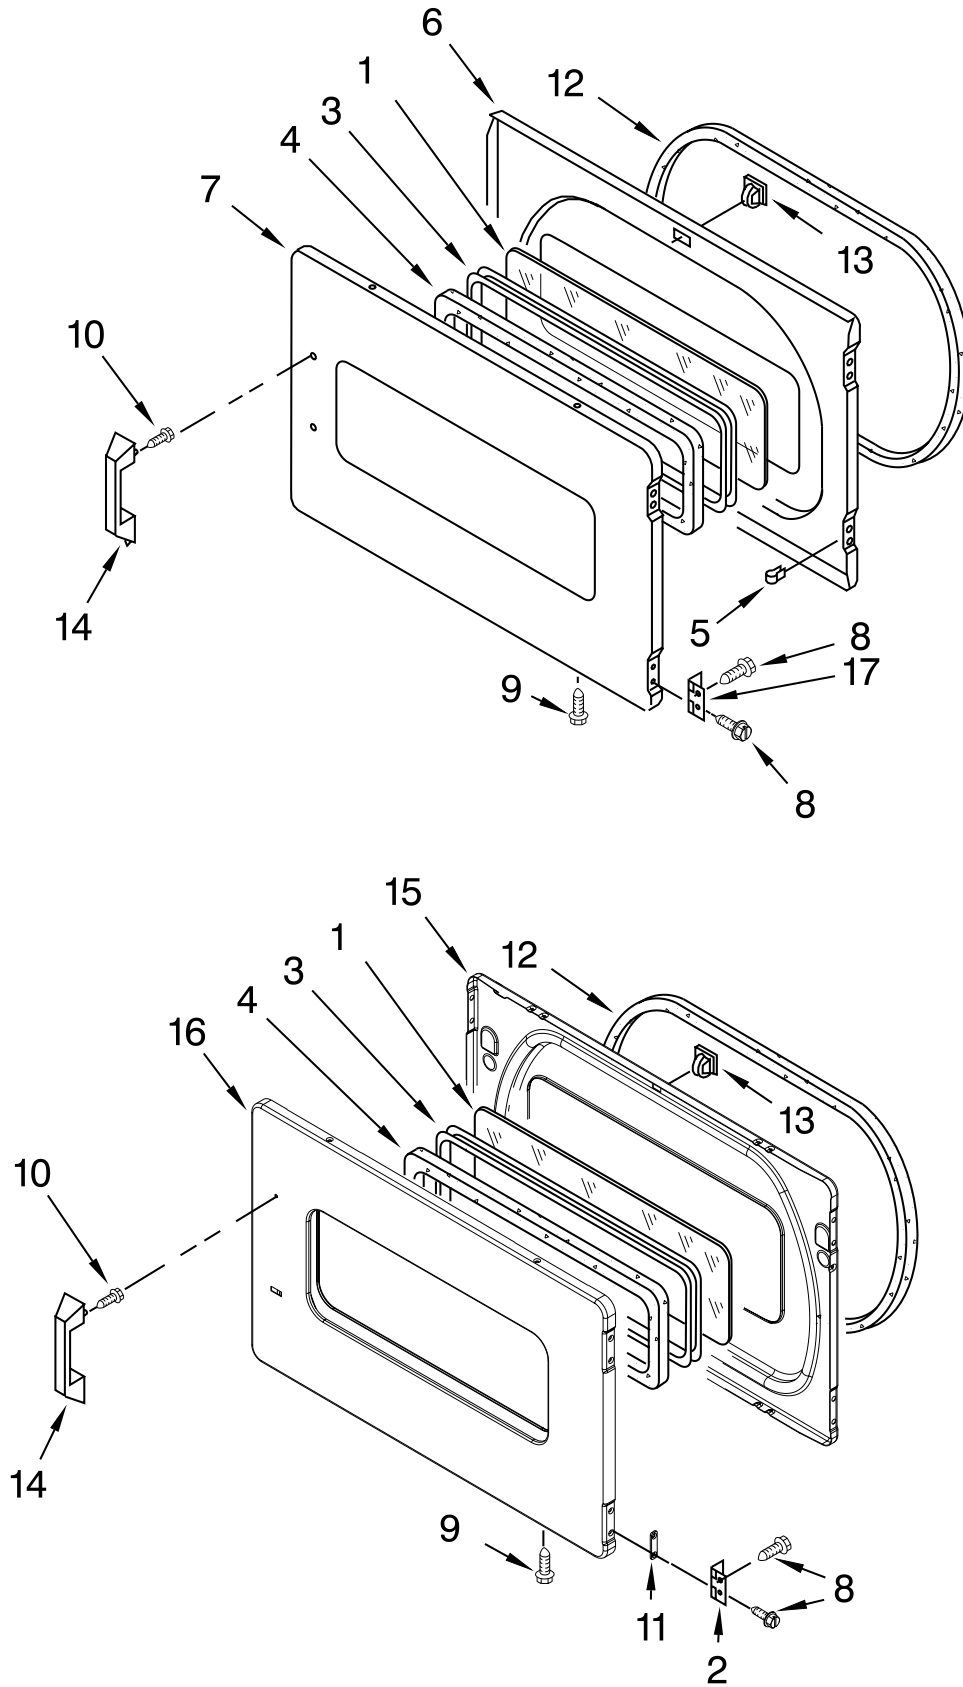

DOOR PARTS

For Model: MLG24PNAGW0
(White)

FOR ORDERING INFORMATION REFER TO PARTS PRICE LIST

DOOR PARTS

For Model: MLG24PNAGW0
(White)

Illus. No.	Part No.	DESCRIPTION
1	3392918	Window (Not shown part 3396122 Window Pack Includes Illus. 1 & 4)
2	W10279703	Hinge & Pin
3	3392914	Frame, Window
4	3392915	Gasket, Window
5	3389249	"U" Nut
6	W10205622	Inner Door
7	W10205649	Outer Door
8	W10080310	Screw
9	W10080300	Screw
10	W10080840	Screw
11	W10191265	Plug, Hinge Screw
12	3390735	Door Seal
13	3392538	Catch, Door Assembly
14	W10213202	Handle, Door
15	W10323063	Door, Inner
16	W10322548	Door, Outer
17	3389247	Hinge & Pin

YOUR MODEL WAS PRODUCED WITH TWO DIFFERENT DOOR VARIATIONS. REFER TO ART TO ENSURE CORRECT PART IS ORDERED.