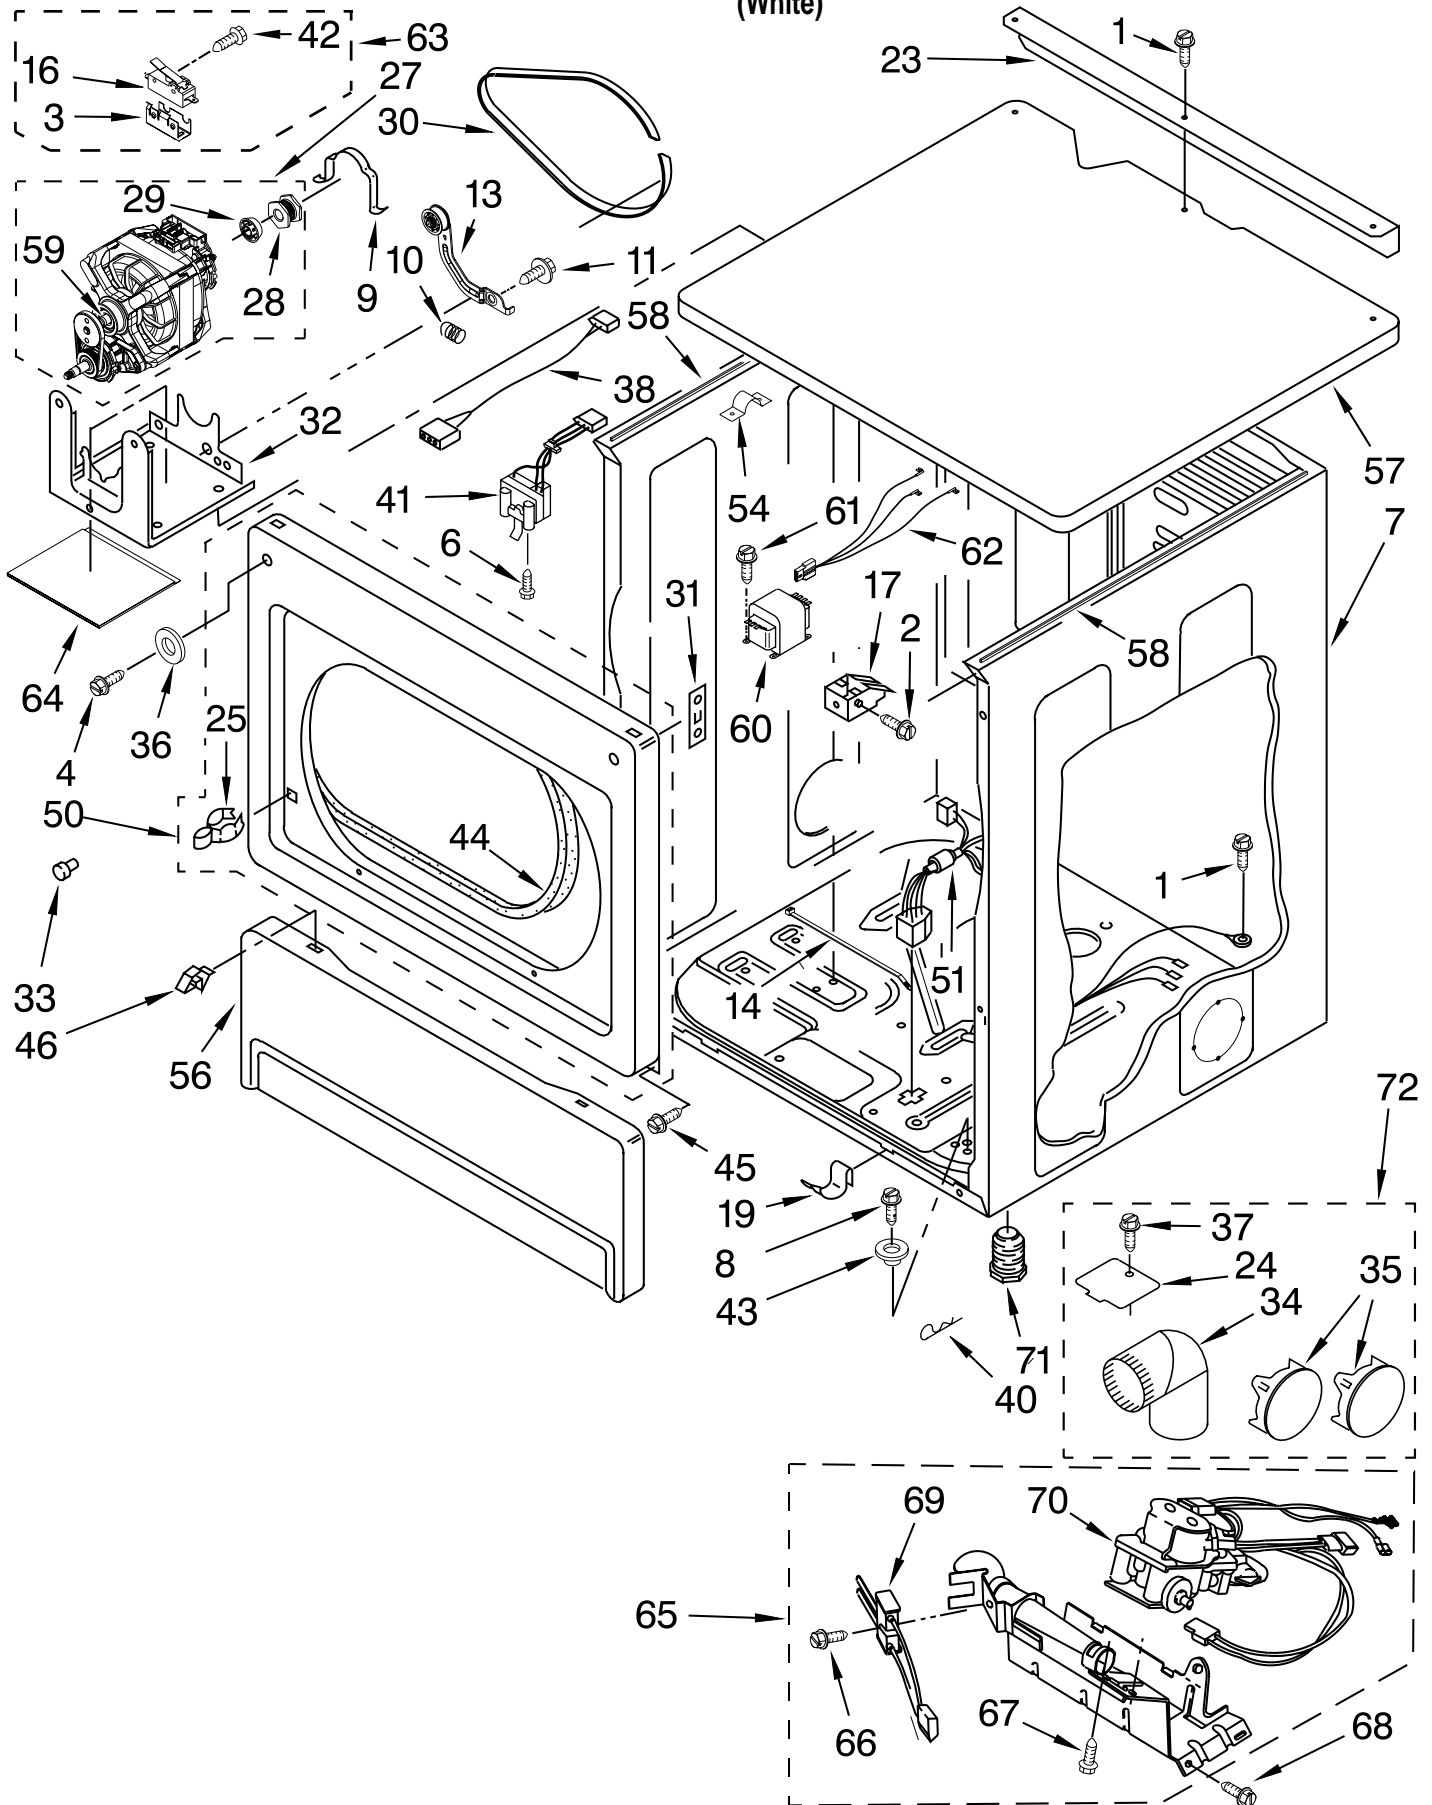

UPPER CABINET AND FRONT PANEL PARTS

For Model: MLG24PNAGW0
(White)

FOR ORDERING INFORMATION REFER TO PARTS PRICE LIST

UPPER CABINET AND FRONT PANEL PARTS

For Model: MLG24PNAGW0
(White)

Illus. No.	Part No.	DESCRIPTION	Illus. No.	Part No.	DESCRIPTION	Illus. No.	Part No.	DESCRIPTION		
1	W10080700	Screw	31	3390902	Clip, Door Hinge	58	8318396	Foam-Seal		
2	W10223793	Screw	32	W10135695	Bracket, Motor	59	3405160	Belt, Poly V		
3	8564011	Bracket-Switch	33	693152	Bumper	60	3977633	Autotransformer		
4	3400077	Screw	34	279731	4"-90° Elbow	61	W10080740	Screw		
6	W10080540	Screw	35	49252	Plug-Multivent	62	W10190549	Jumper, Transformer		
7	3978859	Cabinet (Upper)	36	W10223794	Washer	63	W10259136	Assembly, Switch		
8	W10223796	5/16-18 X 1.00	37	488729	Screw	64	W10212660	Sound Pad, Motor		
9	660658	Clamp, Motor	38	W10231861	Jumper, Door Switch	65	W10096909	Burner Assembly 50 Hz. (Refer To Page 12 & 13 for Further Breakdown)		
10	3387374	Spring, Idler	40	W10117347	Cotter Pin	66	W10080730	Screw		
11	3389420	Retainer, Idler	41	W10237959	Switch, Leaded Door	67	W10080320	Screw		
13	W10141380	Idler Assembly	42	3400934	Assembly, Screw & Insulator	68	W10080630	Screw		
14	8529895	Tie Cable	43	3389233	Bushing	69	686590	Ignitor		
16	8564010	Assembly, Switch & Actuator	44	3387242	Seal, Front Panel	70	8281918	Valve Gas 50 Hz. (Complete)		
17	3391846	Clip, Front Panel	45	W10080310	Screw	71	689172	Foot, Dryer Plastic		
19	297092	Clip	46	3388229	Retainer	Optional Parts Not Included				
23	3979115	Bracket, Angle	50	W10234293	Upper Front Panel	Dryer Exhaust Kit (For Side & Bottom Venting)				
24	3394331	Plate, Cover (Bottom Exhaust)	51	W10111035	Harness (Upper)					
25	W10080240	Strike, Door	54	98997	Clip					
27	W10142402	Motor Assembly 50 Hz.	56	697215	Panel, Toe (Includes Illus. 33)					
28	W10167237	Pulley	57	3389351	Top (Upper)	72	279818	White		
29	3393657	Restraint, Belt								
30	W10131172	Belt, Drive