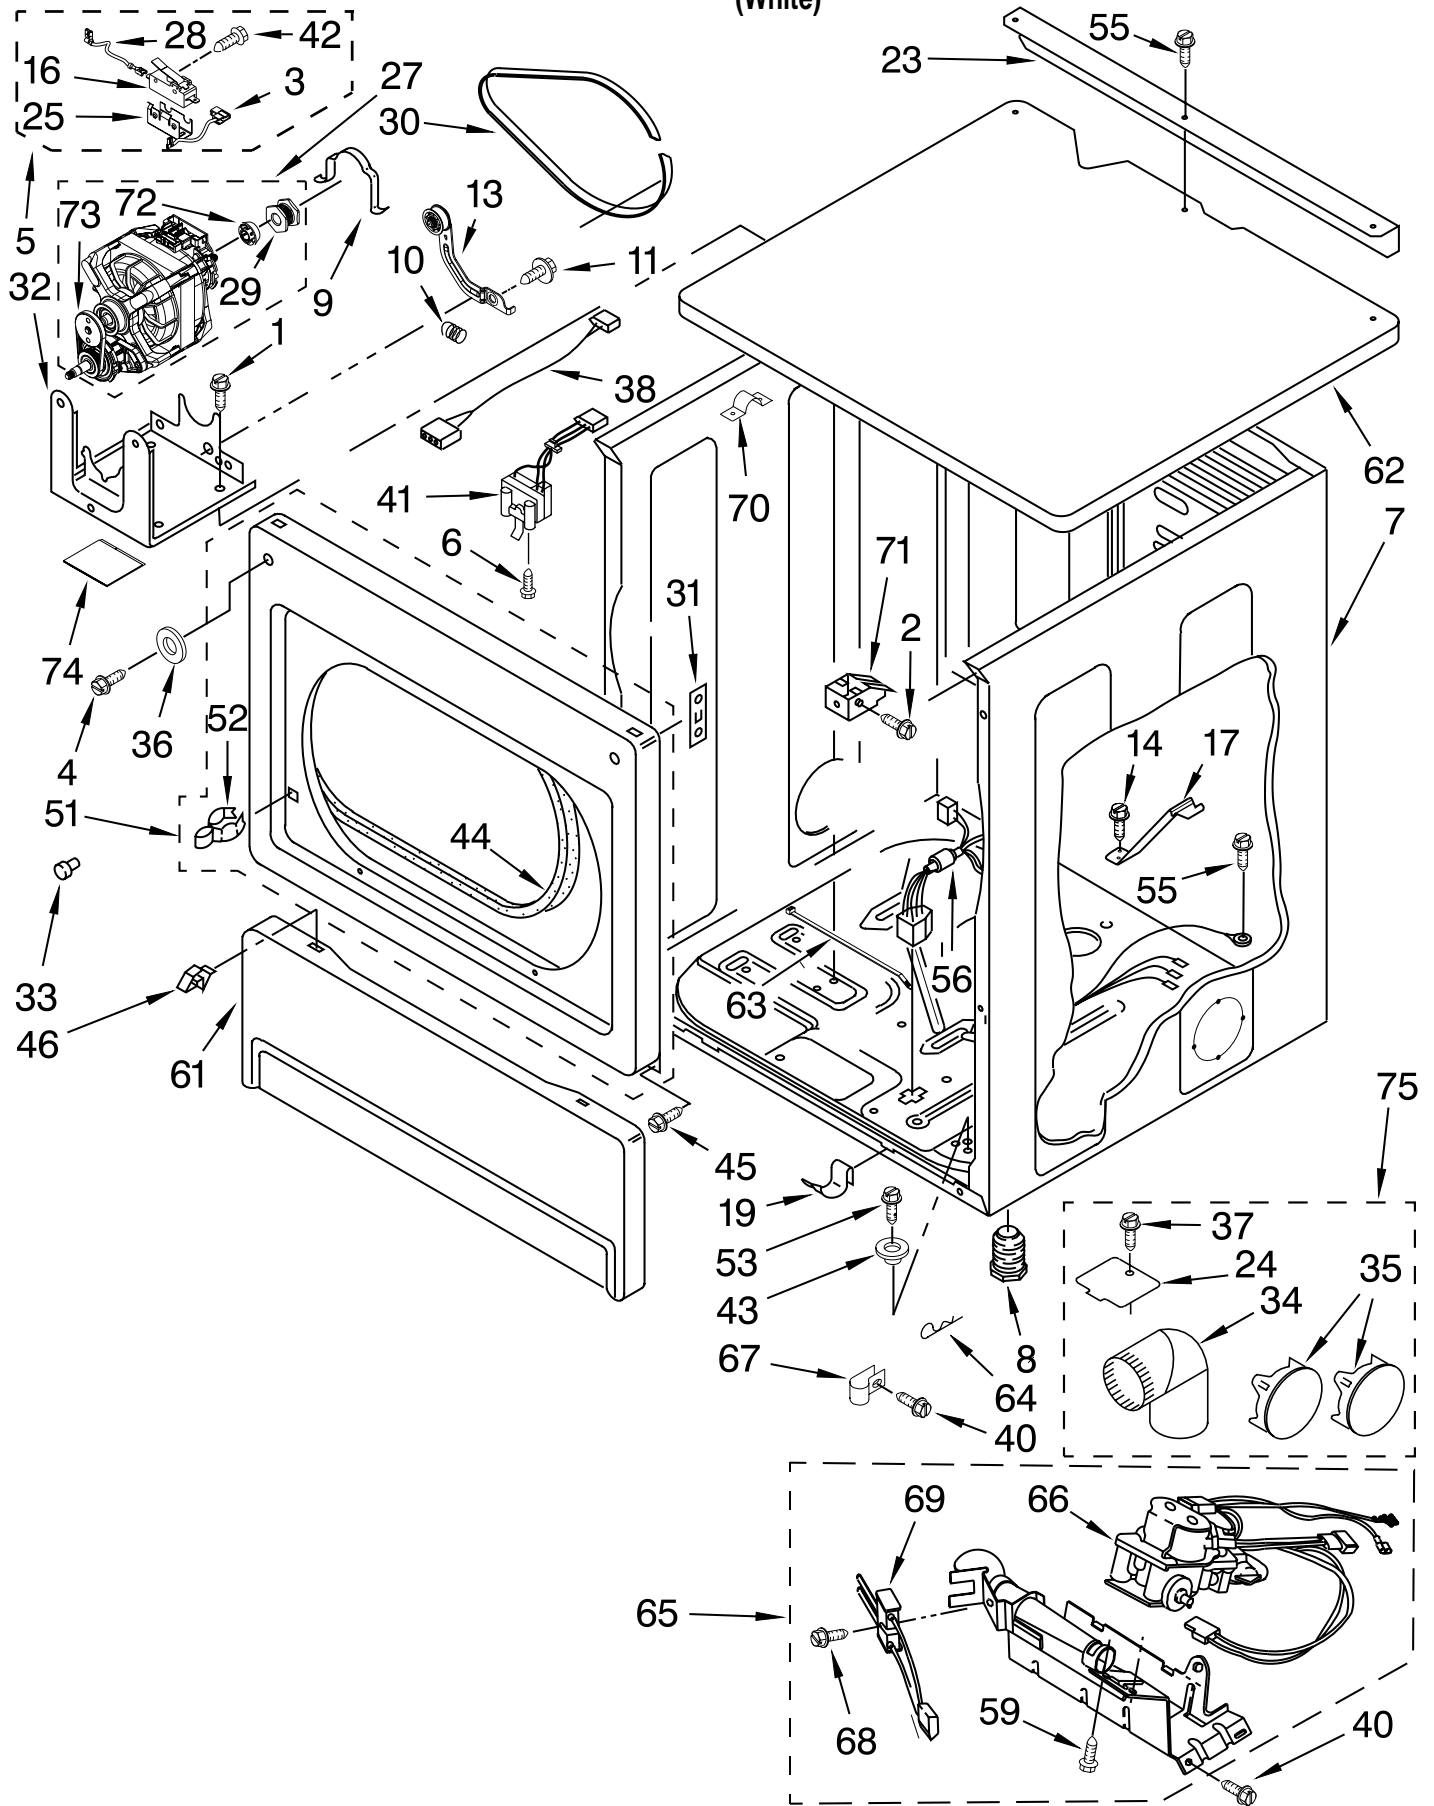

UPPER CABINET AND FRONT PANEL PARTS

For Model: MLG24PRAWW0
(White)

FOR ORDERING INFORMATION REFER TO PARTS PRICE LIST

UPPER CABINET AND FRONT PANEL PARTS

For Model: MLG24PRAWW0
(White)

Illus. No.	Part No.	DESCRIPTION	Illus. No.	Part No.	DESCRIPTION	Illus. No.	Part No.	DESCRIPTION
1	3390663	Screw	31	3390902	Clip, Door Hinge	61	697215	Panel, Toe (Includes Illus. 33)
2	3391915	Screw	32	W10135695	Bracket, Motor	62	3389351	Top (Upper)
3	8539892	Wire Motor (To Belt Switch)	33	693152	Bumper	63	8529895	Tie, Cable
4	3400077	Screw	34	279731	4"-90° Elbow	64	63823	Cotter Pin
5	W10155571	Switch Assembly	35	697750	Plug-Multivent	65	W10135231	Burner Assembly 60 Hz. (Refer To Pages 12 & 13 For Breakdown)
6	697773	Screw	36	3392186	Washer	66	697441	Valve, Gas (Complete) 60 Hz.
7	3978859	Cabinet (Upper)	37	488729	Screw	67	3387561	Clamp, Pipe
8	689172	Foot, Dryer Plastic	38	8283298	Jumper, Door Switch	68	3393909	Screw
9	660658	Clamp, Motor	40	343641	Screw	69	686590	Ignitor
10	3387374	Spring, Idler	41	3406109	Door Switch Assembly	70	98997	Clip
11	3389420	Retainer, Idler	42	W10002600	Screw	71	3391846	Clip, Front Panel
13	W10141380	Idler Assembly	43	3389233	Bushing	72	3393657	Belt, Restrain
14	693995	Screw	44	3387242	Seal, Front Panel	73	3405160	Belt, Poly V
16	8564010	Switch, Broken Belt	45	342055	Screw	74	W10212660	Sound Pad, Motor
17	8529757	Bracket, Burner	46	3388229	Retainer	Optional Parts Not Included		
19	297092	Clip	51	3393081	Upper Front Panel	Dryer Exhaust Kit (For Side & Bottom Venting)		
23	3979115	Bracket, Angle	52	696144	Stike, Door	75	279818	White
24	3394331	Plate, Cover (Bottom Exhaust)	53	3400523	Screw, Security (Includes Illus. 64)			
25	8564011	Bracket, Switch	55	3390647	Screw			
27	W10139766	Motor Assembly 60 Hz.	56	W10169686	Harness (Upper)			
28	W10167613	Wire, Belt Switch (To Protector)	59	3387057	Screw			
29	3394341	Pulley (60 Hz.)						
30	W10131172	Belt, Drive