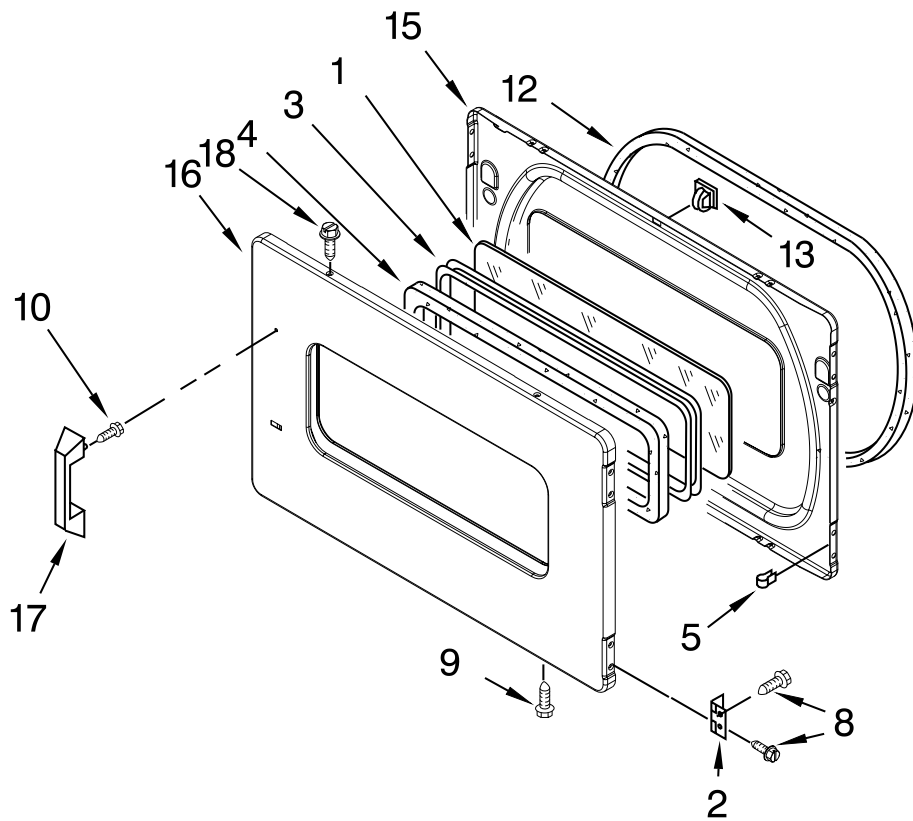

DOOR PARTS

For Model: MLG24PRAWW0
(White)

FOR ORDERING INFORMATION REFER TO PARTS PRICE LIST

DOOR PARTS

For Model: MLG24PRAWW0
(White)

Illus. No.	Part No.	DESCRIPTION
1	3392918	Window (Not Shown Part 3396122 window pack includes Illus. 1 & 4)
2	3389247	Hinge & Pin
3	3392914	Frame, Window
4	3392915	Gasket, Window
5	3389249	"U" Nut
6	3392905	Inner Door
7	3392880	Outer Door
8	342055	Screw
9	694091	Screw
10	9742177	Screw
11	3393933	Fastener
12	3390735	Door Seal
13	3392538	Catch, Door Assembly
14	3392906	Handle, Door
15	W10205622	Door, Inner
16	W10205649	Door, Outer
17	W10213202	Handle, Door
18	718032	Screw

YOUR MODEL WAS PRODUCED WITH TWO DIFFERENT DOOR
VARIATIONS. REFER TO ART TO ENSURE CORRECT
PART IS ORDERED.