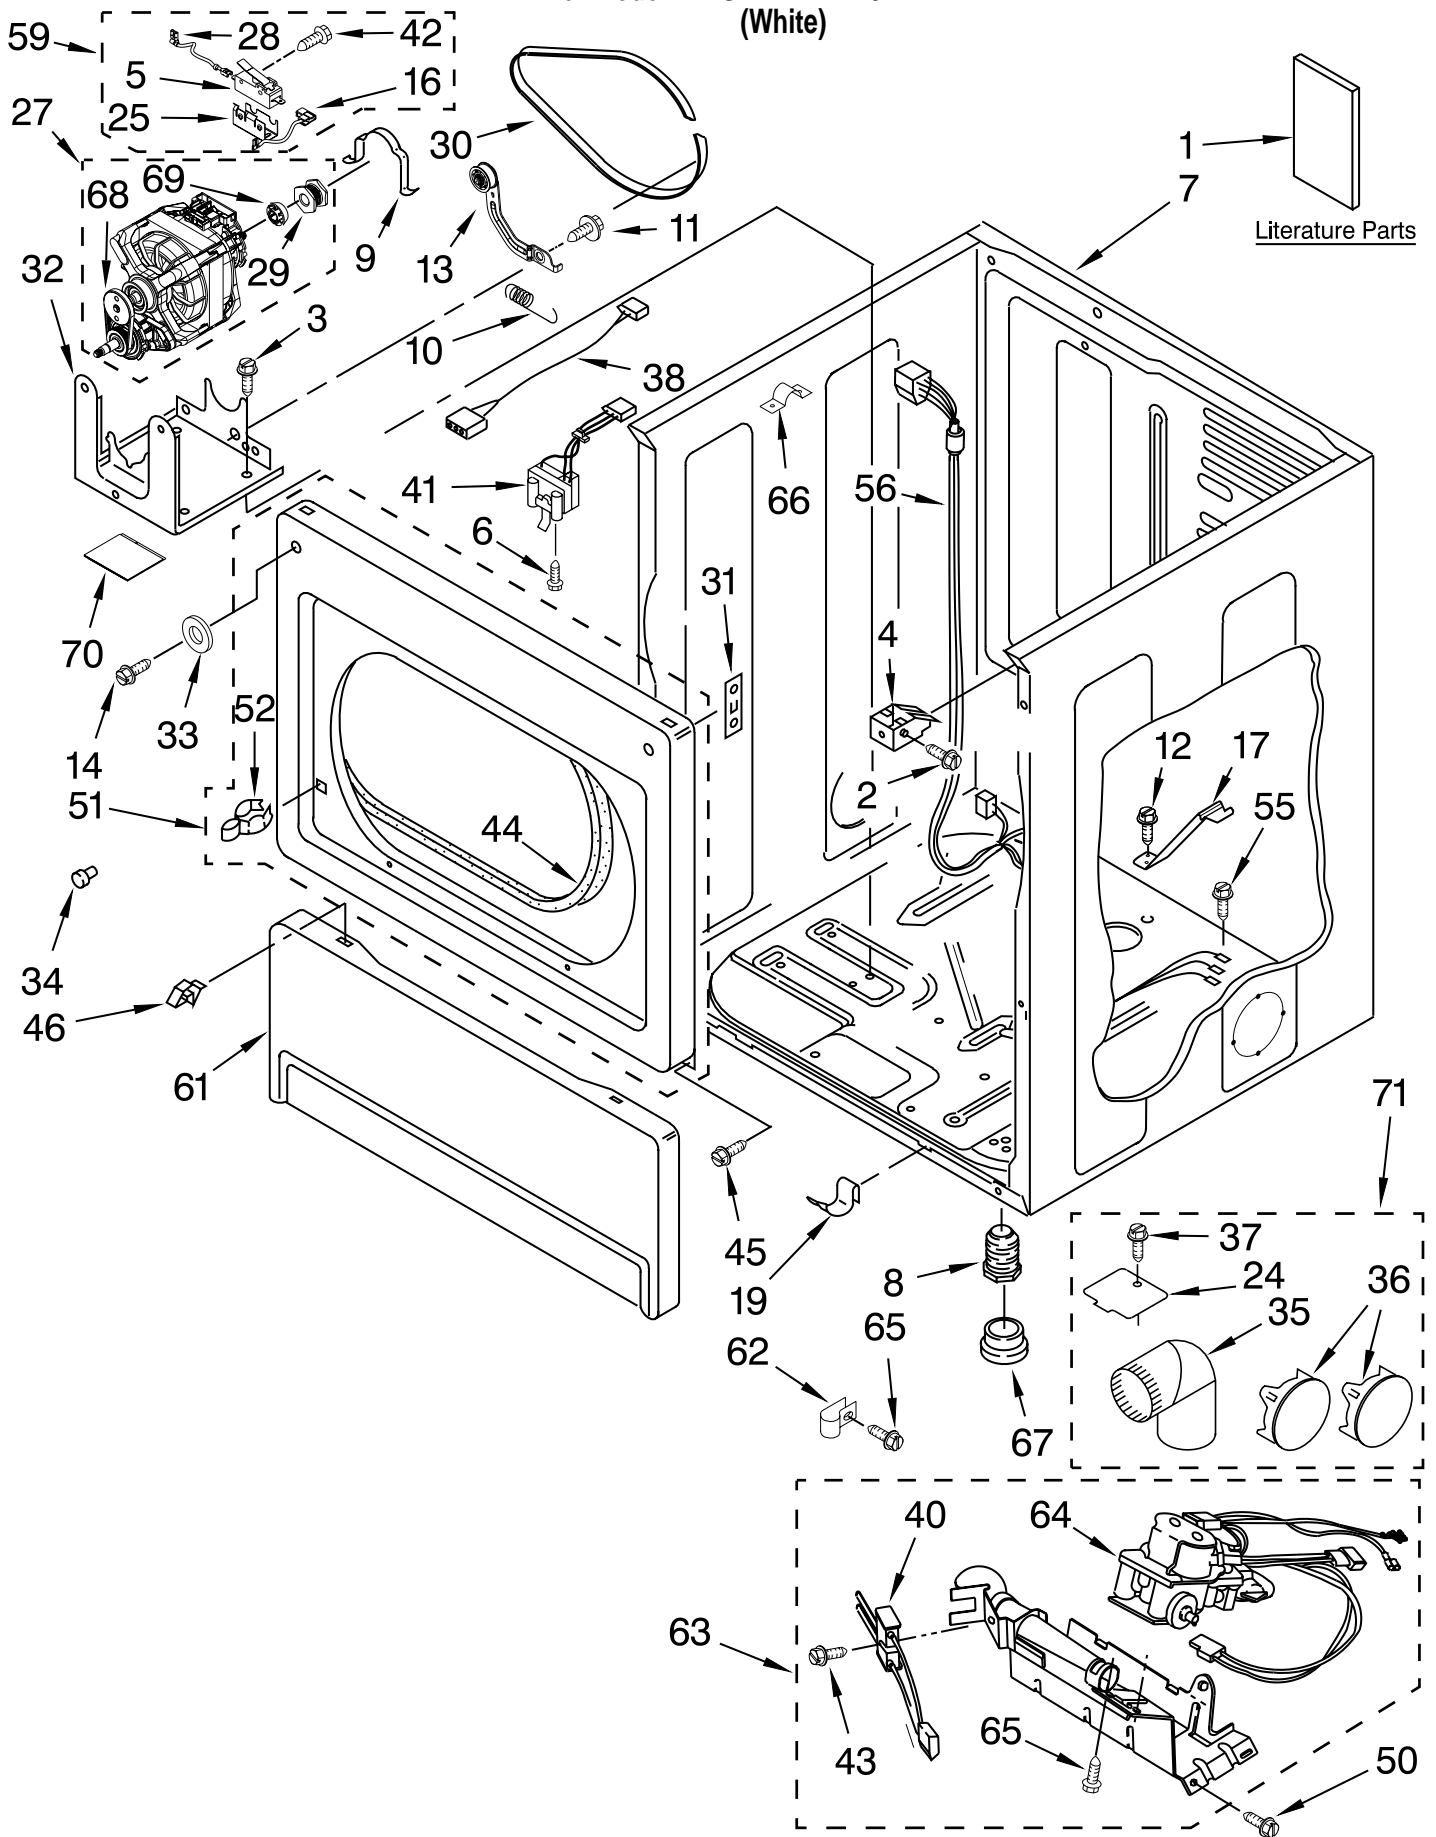

LOWER CABINET AND FRONT PANEL PARTS

For Model: MLG24PRAWW0
(White)

FOR ORDERING INFORMATION REFER TO PARTS PRICE LIST

LOWER CABINET AND FRONT PANEL PARTS

For Model: MLG24PRAWW0
(White)

Illus. No.	Part No.	DESCRIPTION	Illus. No.	Part No.	DESCRIPTION	Illus. No.	Part No.	DESCRIPTION
1		Literature Parts (Located Behind Toe Panel)	19	297092	Clip	51	3393081	Upper Front Panel
	W10135153	Installation Instructions	24	3394331	Plate Cover (Bottom Exhaust)	52	696144	Strike, Door
	W10135291	Installation Instructions Card Reader	25	8564011	Bracket, Switch	55	3390647	Screw
	W10135168	Tech Sheet	27	W10139766	Motor Assembly (60 Hz.)	56	W10169687	Harness (Lower)
	W10135165	Repair Parts List	28	W10167613	Wire, Belt Switch (To Protector)	59	W10155571	Switch Assembly
2	3391915	Screw	29	3394341	Pulley 60 Hz	61	697215	Panel, Toe (Includes Illus. 34)
3	3390663	Screw	30	W10131172	Belt, Drive	62	3387561	Clamp-Pipe
4	3391846	Clip, Front Panel	31	3390902	Clip, Door Hinge	63	W10135231	Burner Assembly 60 Hz. (Refer To Pages 12 & 13 For Breakdown)
5	8564010	Switch, Broken Belt	32	W10135695	Bracket, Motor	64	697441	Valve, Gas (Complete) 60 Hz
6	697773	Screw	33	3392186	Washer	65	3387057	Screw
7	8310656	Cabinet, Lower	34	693152	Bumper	66	98997	Clip
8	3392100	Foot, Dryer Plastic	35	279731	4"-90 Elbow	67	3391943	Boot, Foot
9	660658	Clamp, Motor	36	697750	Plug-Multivent	68	3405160	Belt, Poly V
10	3387374	Spring, Idler	37	488729	Screw	69	3393657	Belt, Restrain
11	3389420	Retainer, Idler	38	8283298	Jumper, Door Switch	70	W10212660	Sound Pad, Motor
12	693995	Screw	40	686590	Ignitor	Optional Parts Not Included		
13	W10141380	Idler Assembly	41	3406109	Door Switch Assembly	Dryer Exhaust Kit (For Side & Bottom Venting)		
14	3400077	Screw	42	W10002600	Screw	71 279818 White		
16	8539892	Wire Motor (To Belt Switch)	43	3393909	Screw			
17	8529757	Bracket, Burner	44	3387242	Seal, Front Panel			
			45	342055	Screw			
			46	3388229	Retainer			
			50	343641	Screw