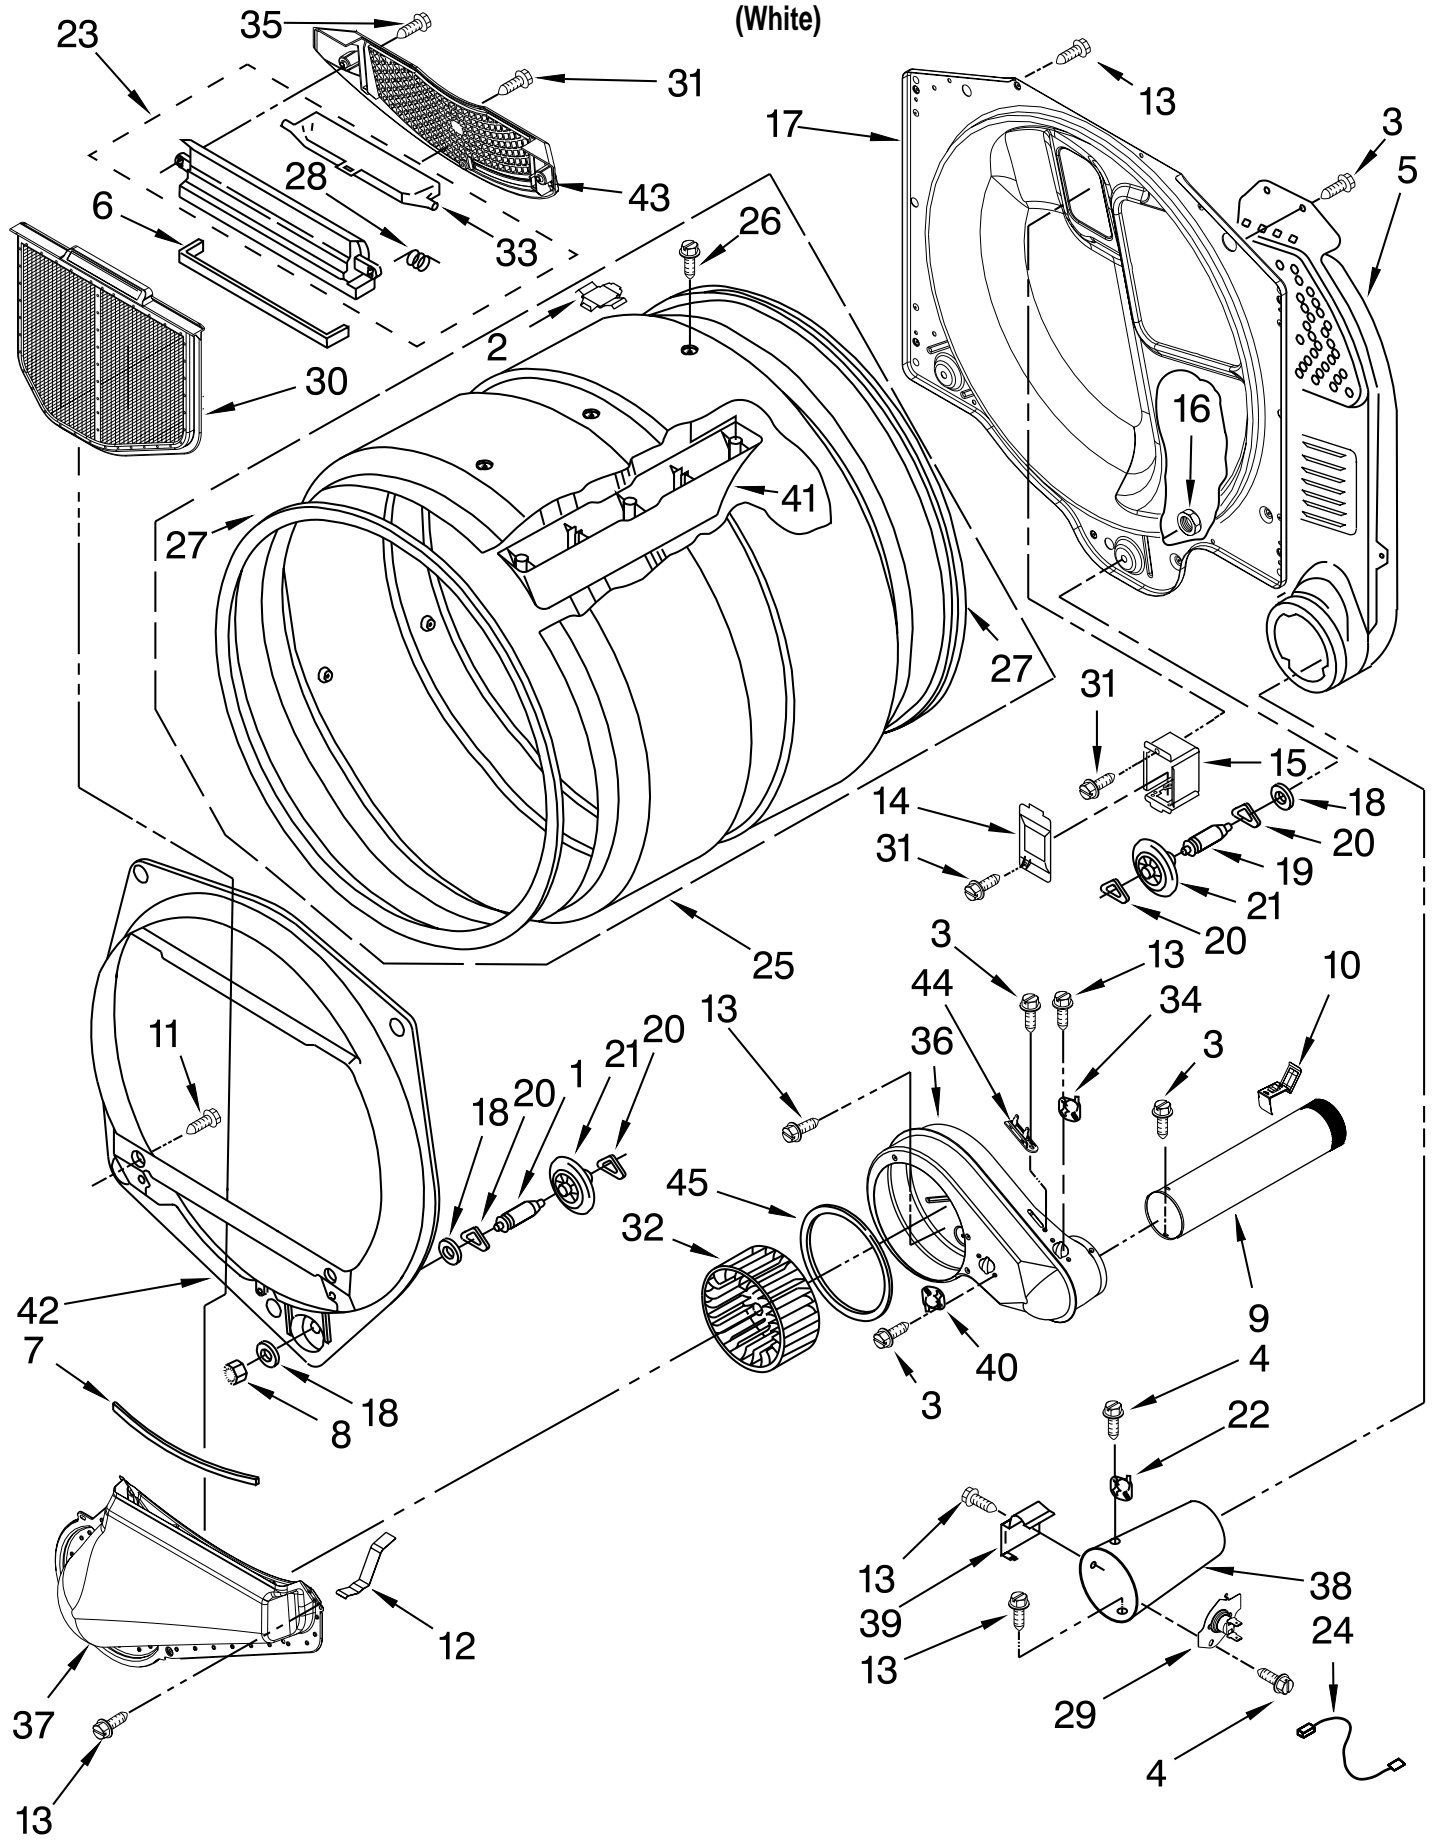

UPPER AND LOWER BULKHEAD PARTS

For Model: MLG24PRAWW0
(White)

FOR ORDERING INFORMATION REFER TO PARTS PRICE LIST

UPPER AND LOWER BULKHEAD PARTS

For Model: MLG24PRAWW0
(White)

Illus. No.	Part No.	DESCRIPTION	Illus. No.	Part No.	DESCRIPTION	Illus. No.	Part No.	DESCRIPTION
1	8575324	Shaft, R.H. Thread	16	W10001120	Nut, 3/8-16 (L.H.)	30	W10049370	Lint Screen
2	8066086	Drum Hole Plug	17	8520836	Bulkhead, Rear	31	487909	Screw
3	8533971	Screw	18	3387459	Washer, Support	32	W10168564	Wheel, Blower
4	90767	Screw	19	8575325	Shaft, L.H. Thread	33	8563758	Door, Lint Screen
5	3394346	Air Duct Assembly	20	690997	Ring, Tri	34	W10131836	Thermostat, 140°F Cycling
6	697813	Seal, Outlet Housing	21	8536973	Roller, Support	35	3387230	Screw
7	697814	Seal, Drum Front	22	3391912	Thermostat High Limit	36	W10135254	Housing, Blower
8	3934666	Nut, 3/8 x 16 (R.H.)	23	8563755	Housing, Outlet	37	8066168	Lint Duct Assembly
9	8066224	Exhaust Pipe	24	3401707	Jumper-TCO High Limit	38	8573824	Funnel, Burner
10	8572105	Clip, Exhaust	25	8318215	Drum Complete	39	338906	Sensor, Radiant
11	3357011	Screw	26	W10109200	Screw	40	W10193019	Thermostat 155° Electronic
12	8066208	Clip-Spring	27	W10166807	Seal, Drum	41	697693	Baffle, Drum
13	3390647	Screw	28	3394986	Spring, Lint Screen	42	697557	Bulkhead, Front
14	3402841	Lens, Drum Light	29	8573713	Thermal-Cutoff (Includes Item. 22)	43	8563756	Grille, Outlet
15	8578825	Bracket, Drum Light				44	3392519	Thermal Fuse
						45	697770	Seal, Cover Plate

FOR ORDERING INFORMATION REFER TO PARTS PRICE LIST