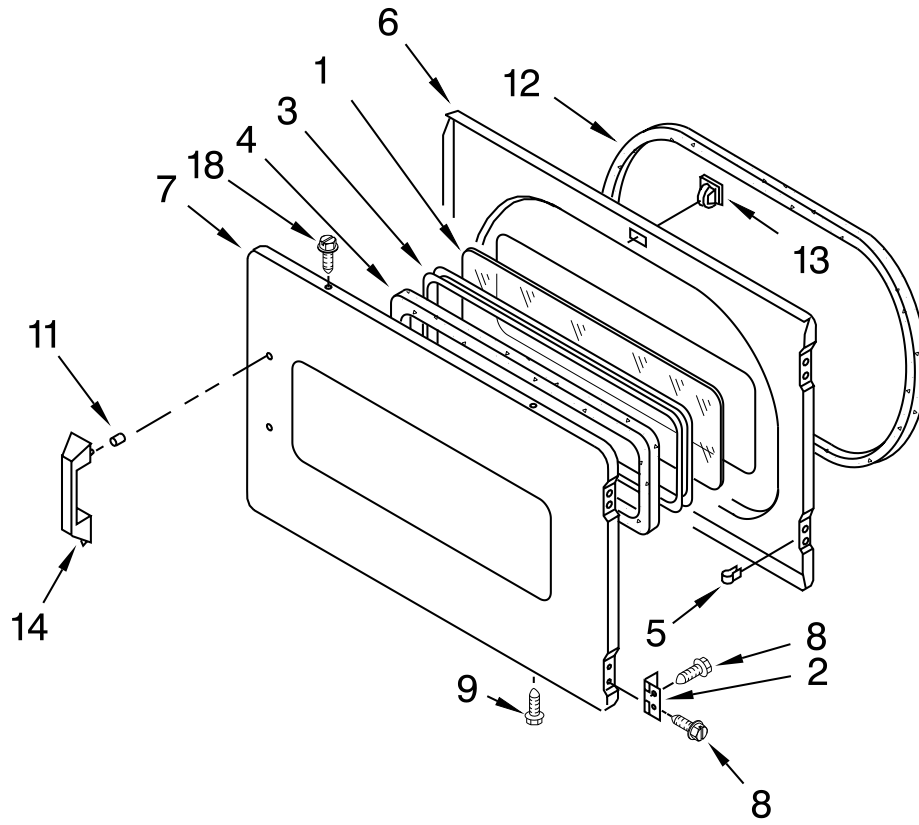

DOOR PARTS

For Model: MLG24PRAWW0
(White)

FOR ORDERING INFORMATION REFER TO PARTS PRICE LIST

DOOR PARTS

For Model: MLG24PRAWW0
(White)

Illus. No.	Part No.	DESCRIPTION
1	3392918	Window (Not Shown Part 3396122 window pack includes Illus. 1 & 4)
2	3389247	Hinge & Pin
3	3392914	Frame, Window
4	3392915	Gasket, Window
5	3389249	"U" Nut
6	3392905	Inner Door
7	3392880	Outer Door
8	342055	Screw
9	694091	Screw
10	9742177	Screw
11	3393933	Fastener
12	3390735	Door Seal
13	3392538	Catch, Door Assembly
14	3392906	Handle, Door
15	W10205622	Door, Inner
16	W10205649	Door, Outer
17	W10213202	Handle, Door
18	718032	Screw

YOUR MODEL WAS PRODUCED WITH TWO DIFFERENT DOOR
VARIATIONS. REFER TO ART TO ENSURE CORRECT
PART IS ORDERED.