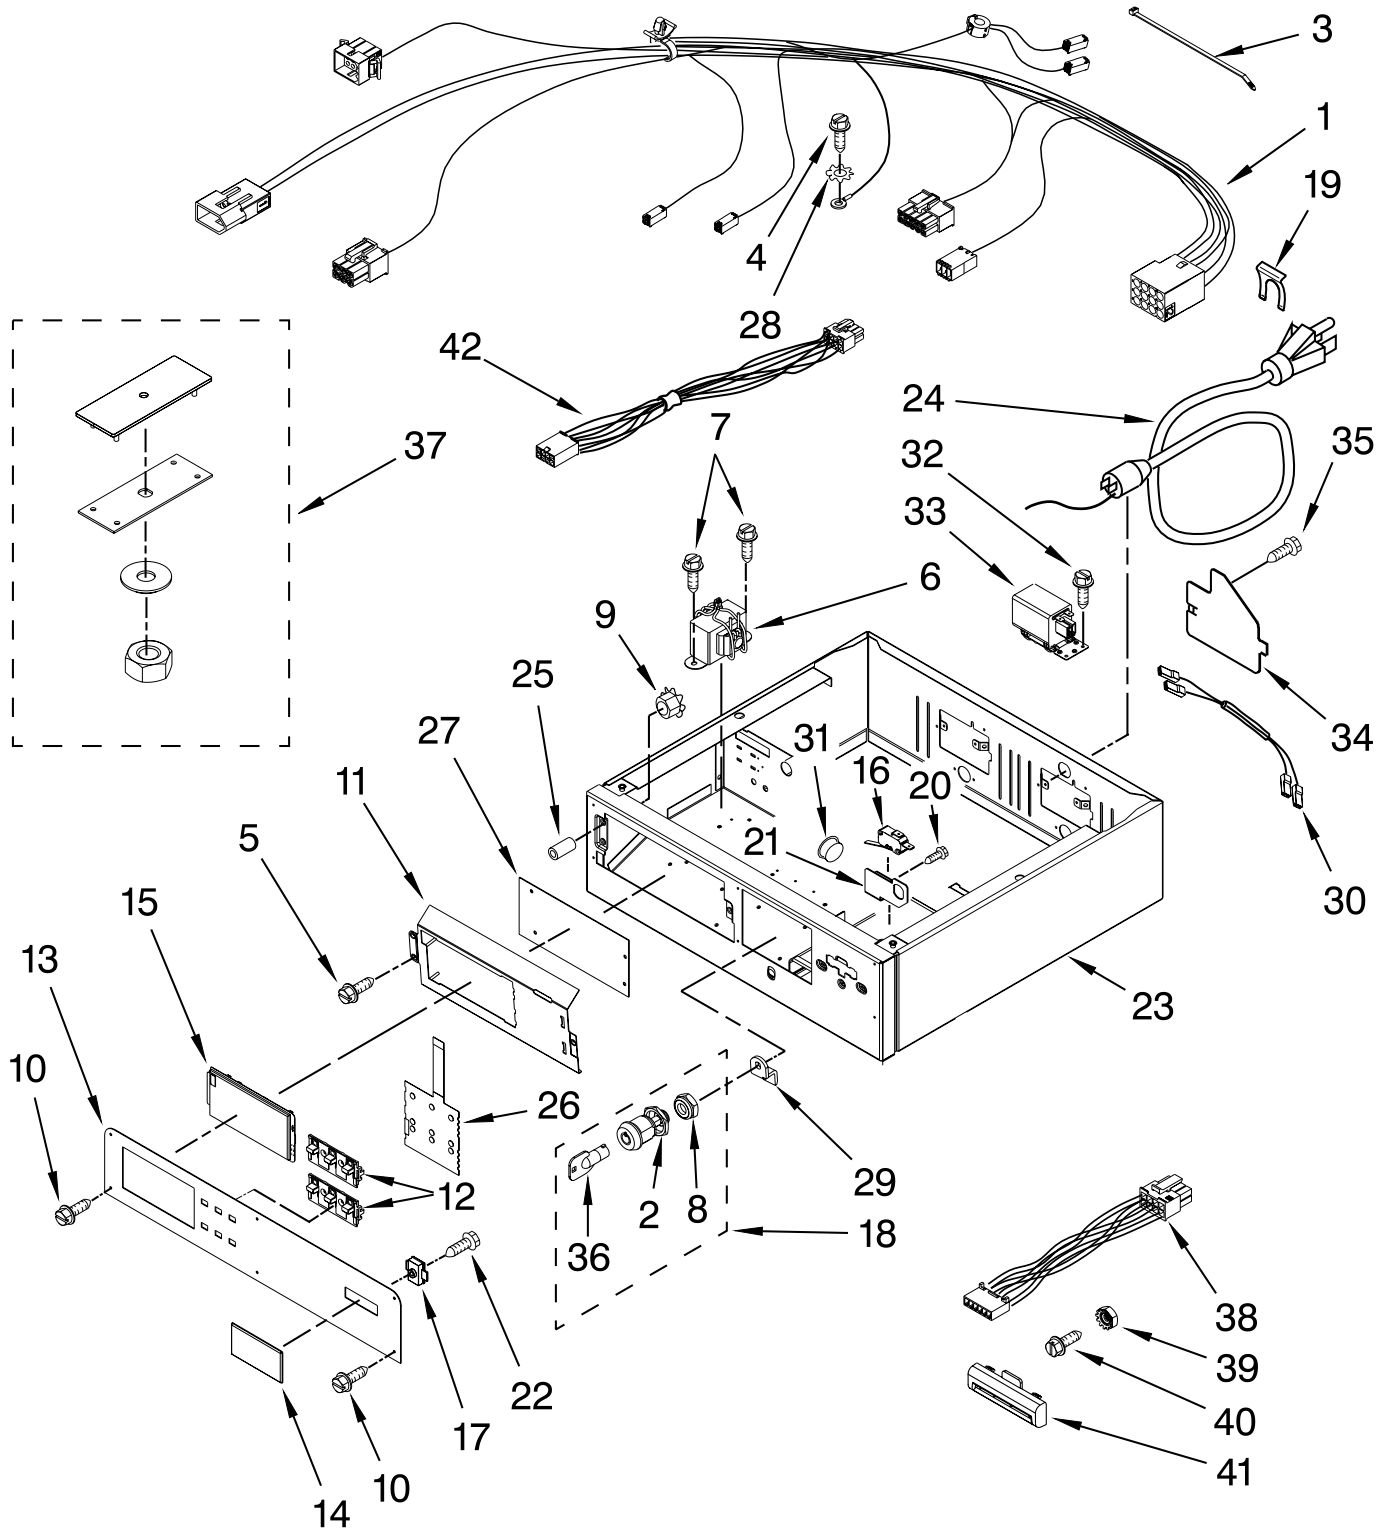

CONTROL PANEL AND SEPARATOR PARTS

For Model: MLG24PRAWW0
(White)

FOR ORDERING INFORMATION REFER TO PARTS PRICE LIST

CONTROL PANEL AND SEPARATOR PARTS

For Model: MLG24PRAWW0
(White)

Illus. No.	Part No.	DESCRIPTION
1	W10167620	Harness, Collar
2	W10139762	Hex Nut, 3/4-27
3	8529895	Tie, Cable
4	697776	Screw
5	W10140652	Screw
6	W10133285	Transformer 120Vac To 22.5Vac
7	8533971	Screw
8	W10177242	Hex-Nut 9/32 - 28
9	W10139046	Nut, 6-32
10	W10131119	Screw
11	W10163677	Plate, Control Mounting
12	W10131113	Push Button
13	W10135186	Facia Console
14	W10137769	Cover, Card Reader
15	W10133268	Cover, Display
16	W10133280	Switch, Service Access
17	W10145157	Retainer, Facia Cover
18	W10133264	Lock Assembly
19	694415	Strain Relief
20	3400408	Screw
21	W10160652	Bracket-Switch
22	3400618	Screw
23	W10165714	Collar
24	694018	Cord, Power
25	W10133514	Standoff, Circuit Board
26	W10133277	Membrane Switch Assembly
27	W10130700	Control Board
28	3390443	Retainer, Terminal
29	W10133266	Locking Cam
30	W10188051	Jumper, Line Filter
31	W10165297	Snap Bushing
32	8533971	Screw
33	8540229	RFI-Filter
34	3396795	Cover, Terminal Block
35	3400000	Screw
36	W10140858	Key, Access Door
37	W10169579	Kit-Coin Box Security
38	W10133305	Harness, Card Reader
39	W10139046	Nut, 6-32
40	W10143462	Screw
41	W10163036	Bezel
42	W10111027	Jumper, Transformer