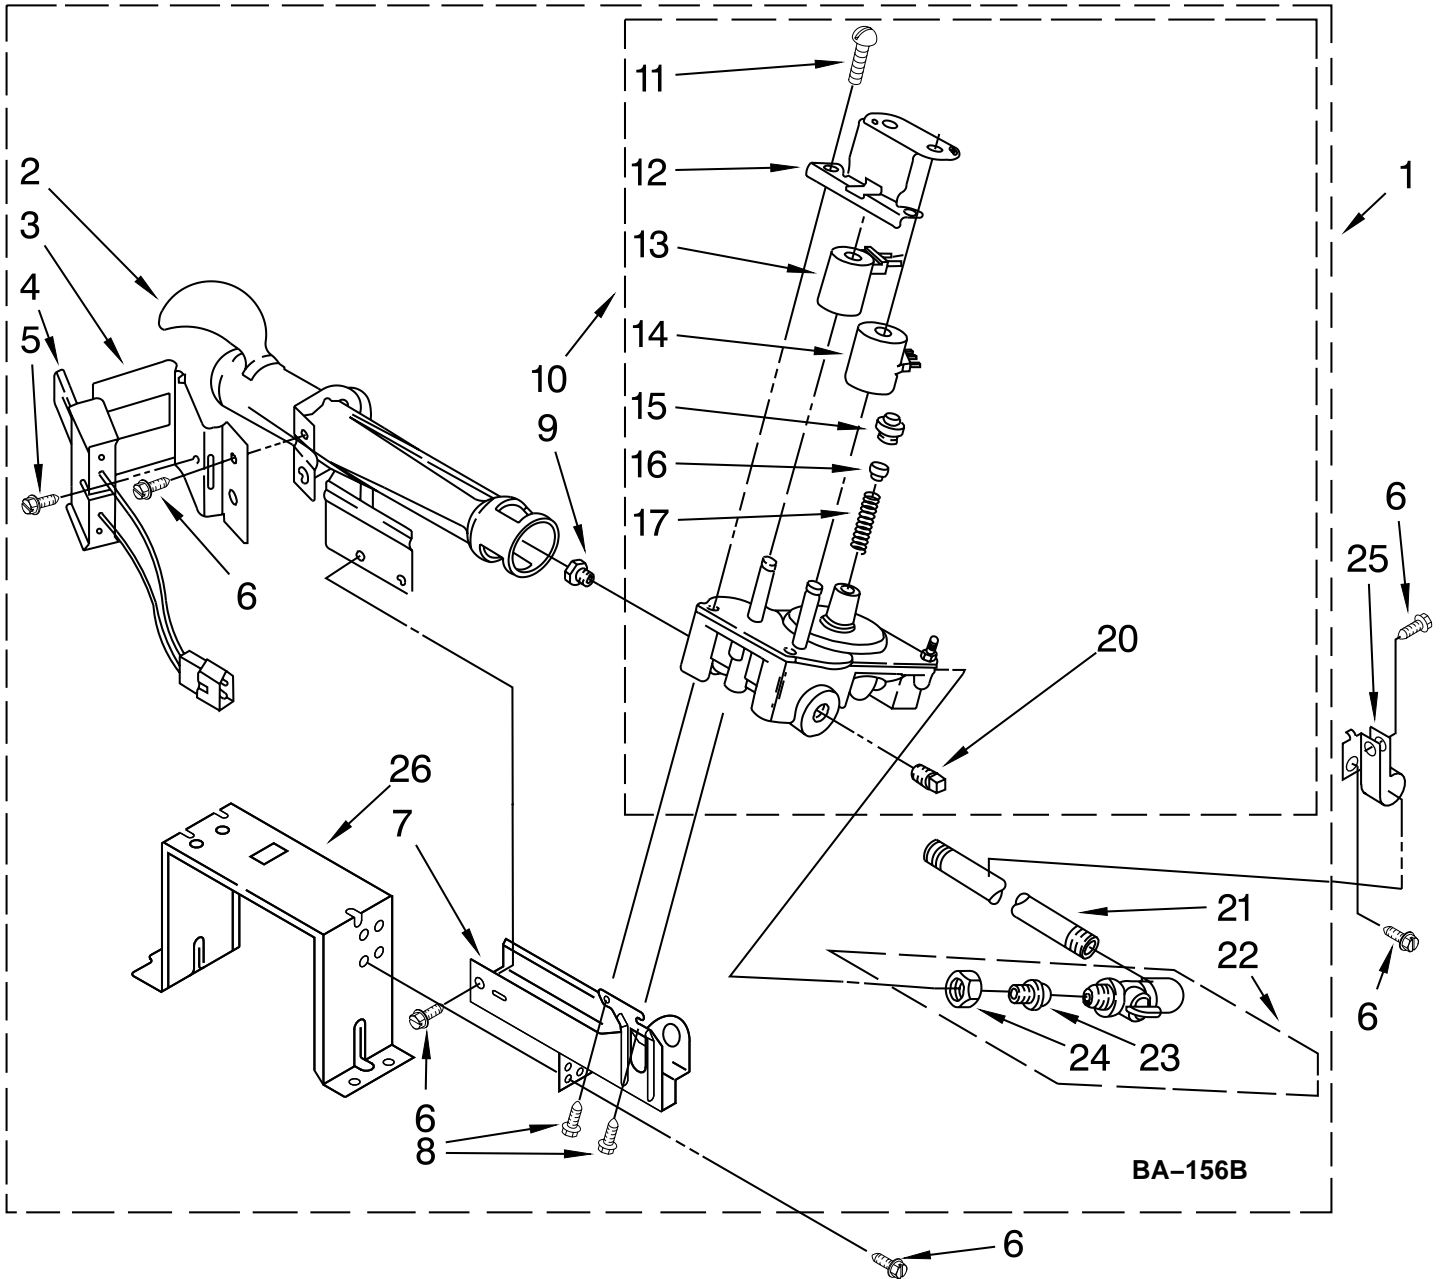

W10135231 BURNER ASSEMBLY

For Model: MLG24PRAWW0
(White)

USE WITH TYPE 1 – NATURAL, TYPE 2 – MIXED,
AND TYPE 4 – LIQUEFIED PROPANE AND BUTANE GASES

FOR ORDERING INFORMATION REFER TO PARTS PRICE LIST

W10135231 BURNER ASSEMBLY

For Model: MLG24PRAWW0
(White)

USE WITH TYPE 1 – NATURAL, TYPE 2 – MIXED,
AND TYPE 4 – LIQUEFIED PROPANE AND BUTANE GASES

Illus. No.	Part No.	DESCRIPTION
1	W10135231	Burner Assembly 60 Hz. (Type 1, 2 & 3) (White Rodgers)
2	688617	Tube, Burner
3	694298	Bracket, Ignitor
4	686590	Ignitor
5	3393909	Screw & Washer (8–32 x 5/8)
6	343641	Screw, 10–16 x 1/2
7	3389871	Base, Burner
8	3387057	Screw, 10–16 x 1/2
9		Orifice, Burner
	234870	Type 1
	234868	Type 2
10	W10141728	Valve, Gas 60 Hz. (Complete)
11	694421	Screw, 8–32 x 1/2
12	694538	Bracket, Coil
13	694540	Coil, 60 Hz. (2 Terminal) (Main)
14	694539	Coil, 60 Hz. (Split) (3 Terminal) (Pilot Position)
15	694424	Leak, Limiter
16	694423	Screw, Regulator Adjustment
17	694422	Spring, Regulator
20	239822	Plug, Pipe
21	W10110395	Pipe, Gas Supply
22	697441	Valve & Union Shut-Off
23	3393767	Pipe, Tail
24	233076	Nut, Compression
25	3387561	Clamp, Pipe
26	3389889	Bracket, Support

Following Parts Not Illustrated

W10436933 Conversion Kit
(Type 1 and 2)
to Type (4) L.P.G.

BA-156B