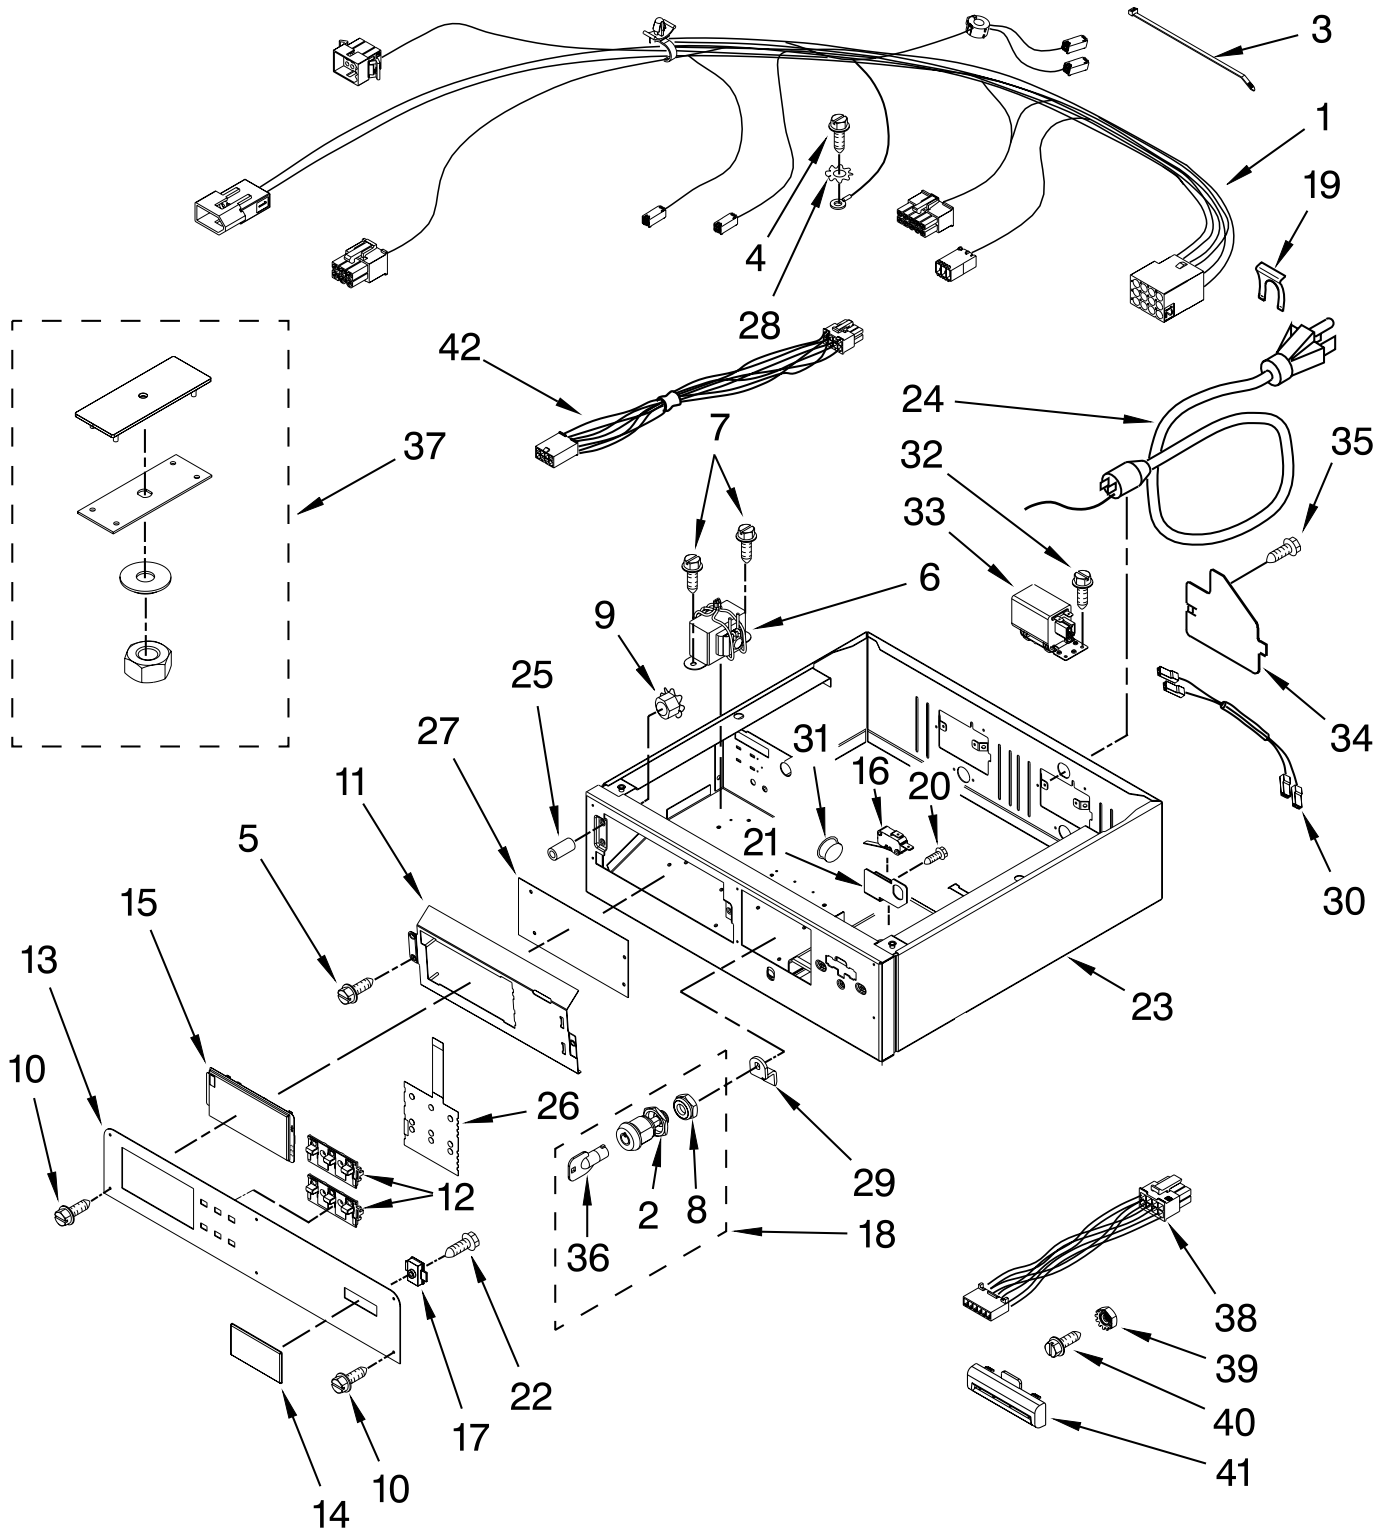

CONTROL PANEL AND SEPARATOR PARTS

For Model: MLG24PRAWW1

(White)

FOR ORDERING INFORMATION REFER TO PARTS PRICE LIST

CONTROL PANEL AND SEPARATOR PARTS

For Model: MLG24PRAWW1

(White)

Illus. No.	Part No.	DESCRIPTION
1	W10167620	Harness, Collar
2	W10139762	Hex Nut, 3/4-27
3	8529895	Tie, Cable
4	697776	Screw
5	W10140652	Screw
6	W10133285	Transformer 120Vac To 22.5Vac
7	8533971	Screw
8	W10177242	Hex-Nut 9/32 - 28
9	W10139046	Nut, 6-32
10	W10131119	Screw
11	W10163677	Plate, Control Mounting
12	W10131113	Push Button
13	W10135186	Facia Console
14	W10137769	Cover, Card Reader
15	W10133268	Cover, Display
16	W10133280	Switch, Service Access
17	W10145157	Retainer, Facia Cover
18	W10133264	Lock Assembly
19	694415	Strain Relief
20	3400408	Screw
21	W10160652	Bracket-Switch
22	3400618	Screw
23	W10165714	Collar
24	694018	Cord, Power
25	W10133514	Standoff, Circuit Board
26	W10133277	Membrane Switch Assembly
27	W10130700	Control Board
28	3390443	Retainer, Terminal
29	W10133266	Locking Cam
30	W10188051	Jumper, Line Filter
31	W10165297	Snap Bushing
32	8533971	Screw
33	8540229	RFI-Filter
34	3396795	Cover, Terminal Block
35	3400000	Screw
36	W10140858	Key, Access Door
37	W10169579	Kit-Coin Box Security
38	W10133305	Harness, Card Reader
39	W10139046	Nut, 6-32
40	W10143462	Screw
41	W10163036	Bezel
42	W10111027	Jumper, Transformer