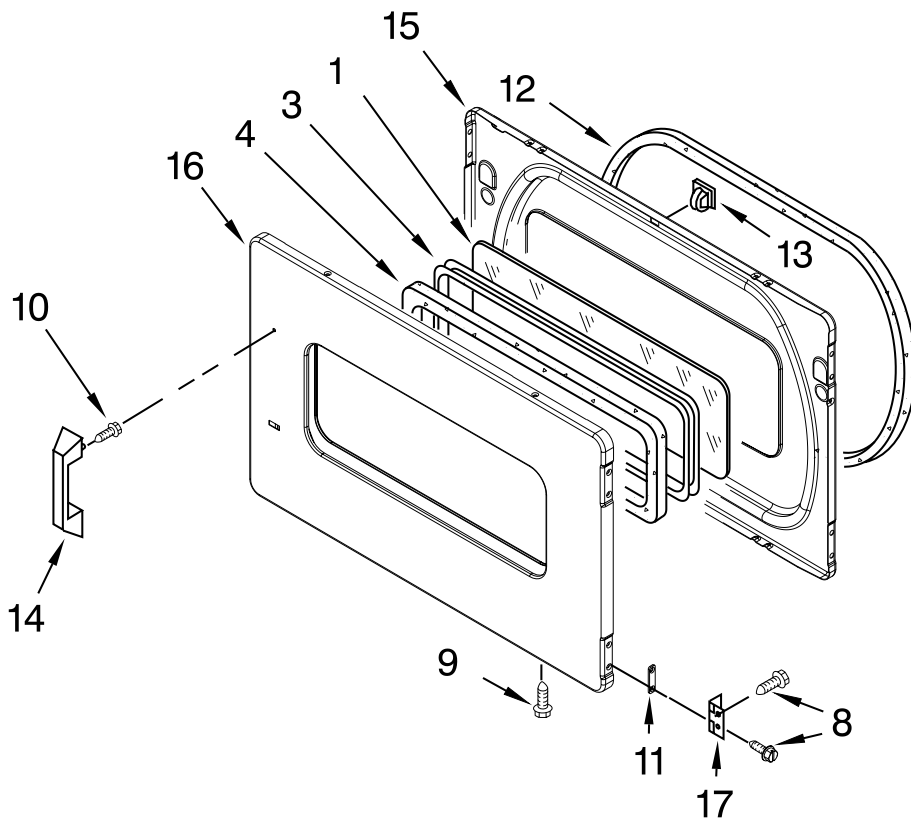

DOOR PARTS

For Model: MLG24PRAWW1
(White)

FOR ORDERING INFORMATION REFER TO PARTS PRICE LIST

DOOR PARTS

For Model: MLG24PRAWW1
(White)

Illus. No.	Part No.	DESCRIPTION
1	3392918	Window (Not shown part 3396122 Window Pack includes Illus. 1 & 4)
2	3389247	Hinge & Pin
3	3392914	Frame, Window
4	3392915	Gasket, Window
5	3389249	"U" Nut
6	W10205622	Inner Door
7	W10205649	Outer Door
8	342055	Screw
9	694091	Screw
10	9742177	Screw
11	W10191265	Plug, Hinge Screw
12	3390735	Door Seal
13	3392538	Catch, Door Assembly
14	W10213202	Handle, Door
15	W10323063	Door, Inner
16	W10322548	Door, Outer
17	W10279703	Hinge & Pin

YOUR MODEL WAS PRODUCED WITH TWO DIFFERENT
DOOR VARIATIONS. REFER TO ART TO ENSURE
CORRECT PART IS ORDERED.