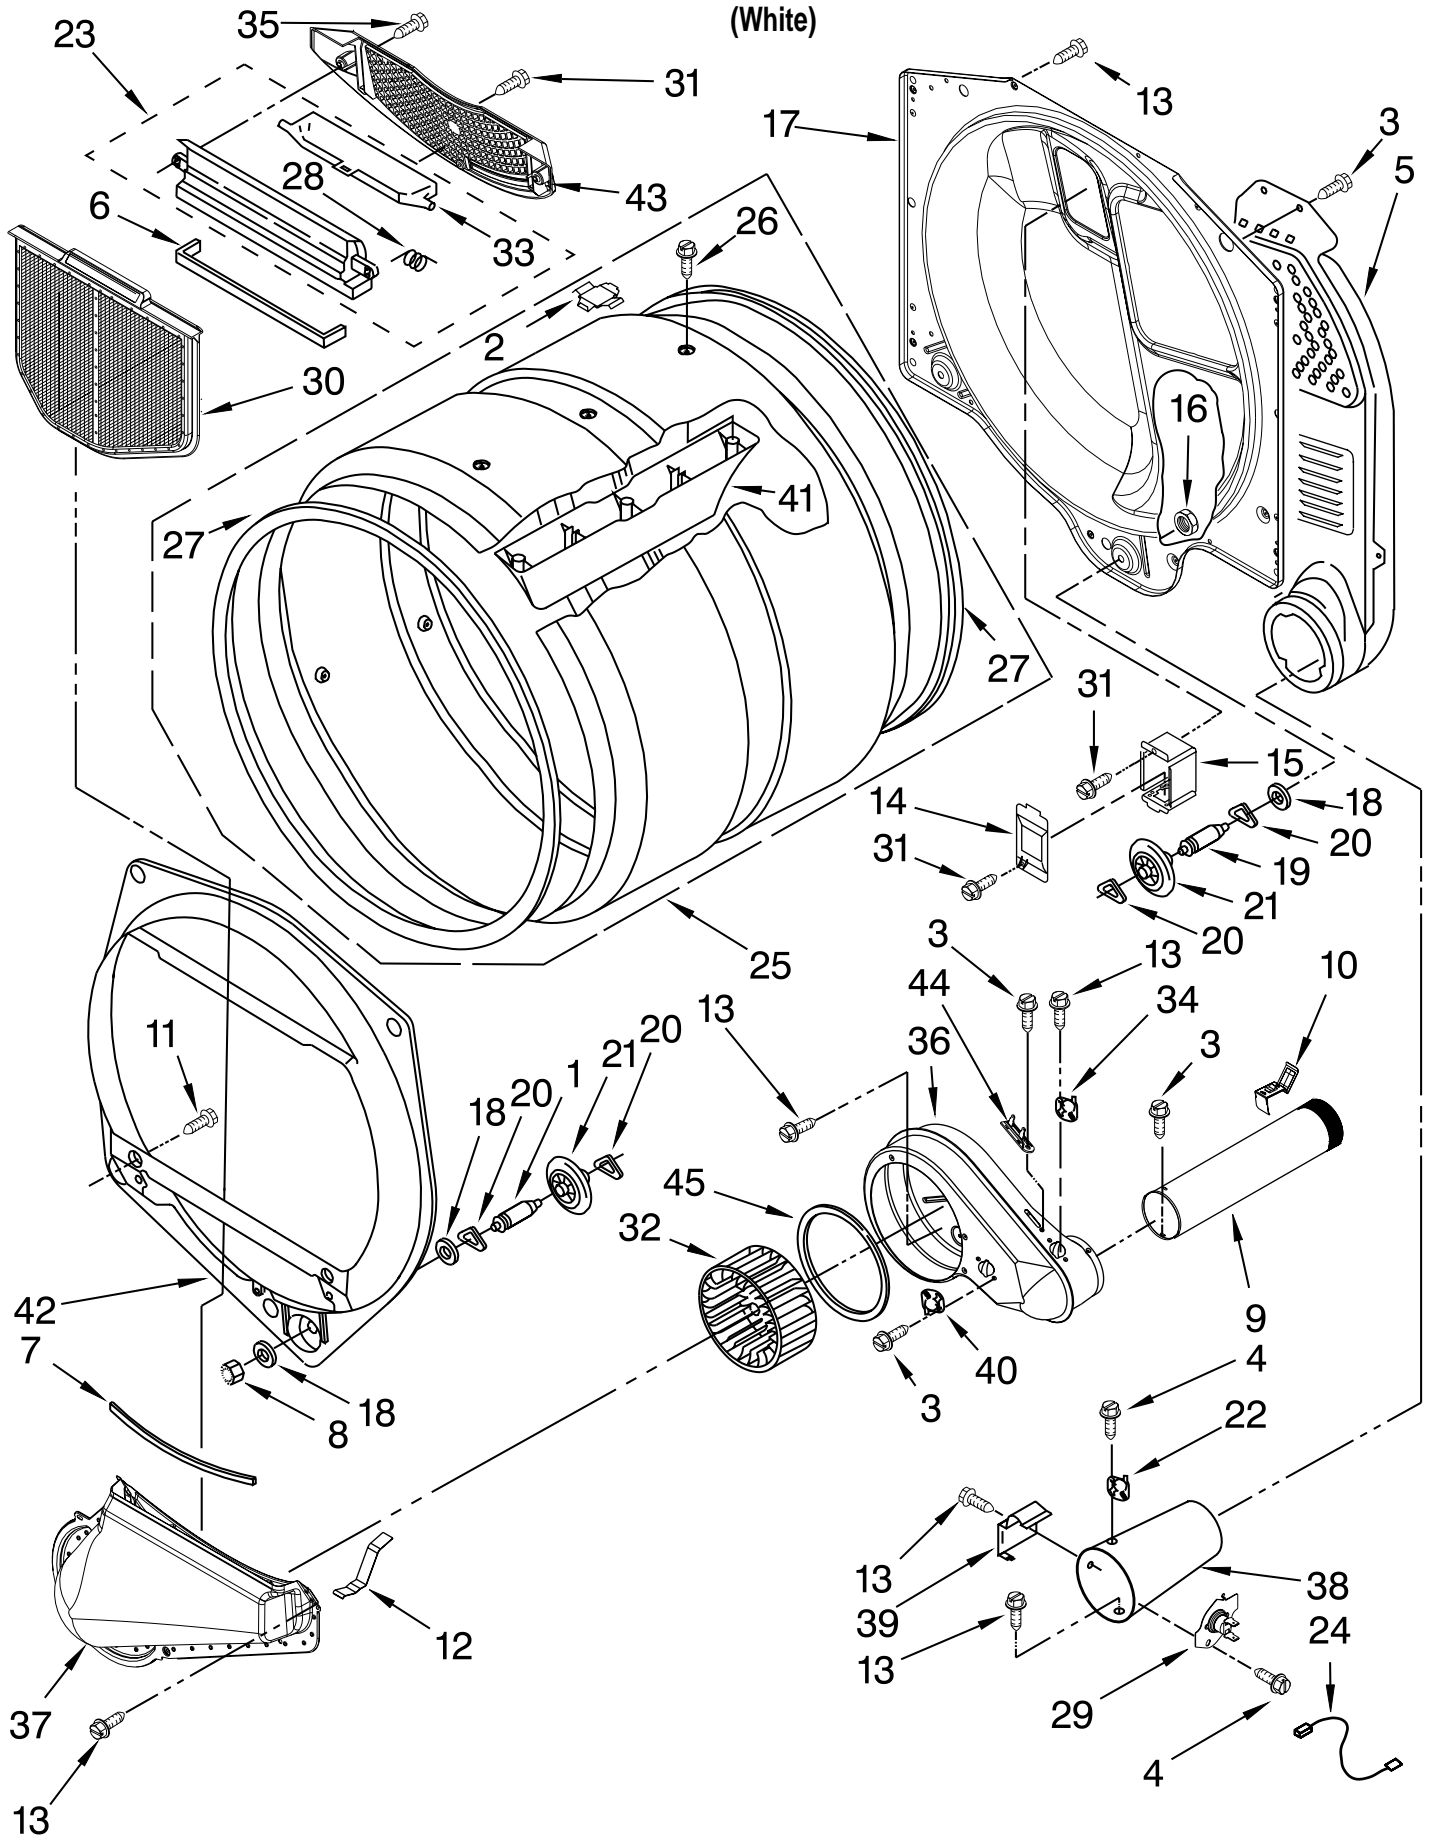

UPPER AND LOWER BULKHEAD PARTS

For Model: MLG24PRAWW1

(White)

FOR ORDERING INFORMATION REFER TO PARTS PRICE LIST

UPPER AND LOWER BULKHEAD PARTS

For Model: MLG24PRAWW1
(White)

Illus. No.	Part No.	DESCRIPTION	Illus. No.	Part No.	DESCRIPTION	Illus. No.	Part No.	DESCRIPTION
1	8575324	Shaft, R.H. Thread	16	W10001120	Nut, 3/8-16 (L.H.)	30	W10049370	Lint Screen
2	8066086	Drum Hole Plug	17	8520836	Bulkhead, Rear	31	487909	Screw
3	8533971	Screw	18	3387459	Washer, Support	32	W10168564	Wheel, Blower
4	90767	Screw	19	8575325	Shaft, L.H. Thread	33	8563758	Door, Lint Screen
5	3394346	Air Duct Assembly	20	690997	Ring, Tri	34	W10131836	Thermostat, 140°F Cycling
6	697813	Seal, Outlet Housing	21	8536973	Roller, Support	35	3387230	Screw
7	697814	Seal, Drum Front	22	3391912	Thermostat High Limit	36	W10135254	Housing, Blower
8	3934666	Nut, 3/8 x 16 (R.H.)	23	8563755	Housing, Outlet	37	8066168	Lint Duct Assembly
9	8066224	Exhaust Pipe	24	3401707	Jumper-TCO High Limit	38	8573824	Funnel, Burner
10	8572105	Clip, Exhaust	25	8318215	Drum Complete	39	338906	Sensor, Radiant
11	3357011	Screw	26	W10219342	Screw	40	W10193019	Thermostat 155°F Electronic
12	8066208	Clip-Spring	27	W10166807	Seal, Drum	41	697693	Baffle, Drum
13	3390647	Screw	28	3394986	Spring, Lint Screen	42	697557	Bulkhead, Front
14	3402841	Lens, Drum Light	29	8573713	Thermal-Cutoff (Includes Item. 22)	43	8563756	Grille, Outlet
15	8578825	Bracket, Drum Light				44	3392519	Thermal Fuse
						45	697770	Seal, Cover Plate