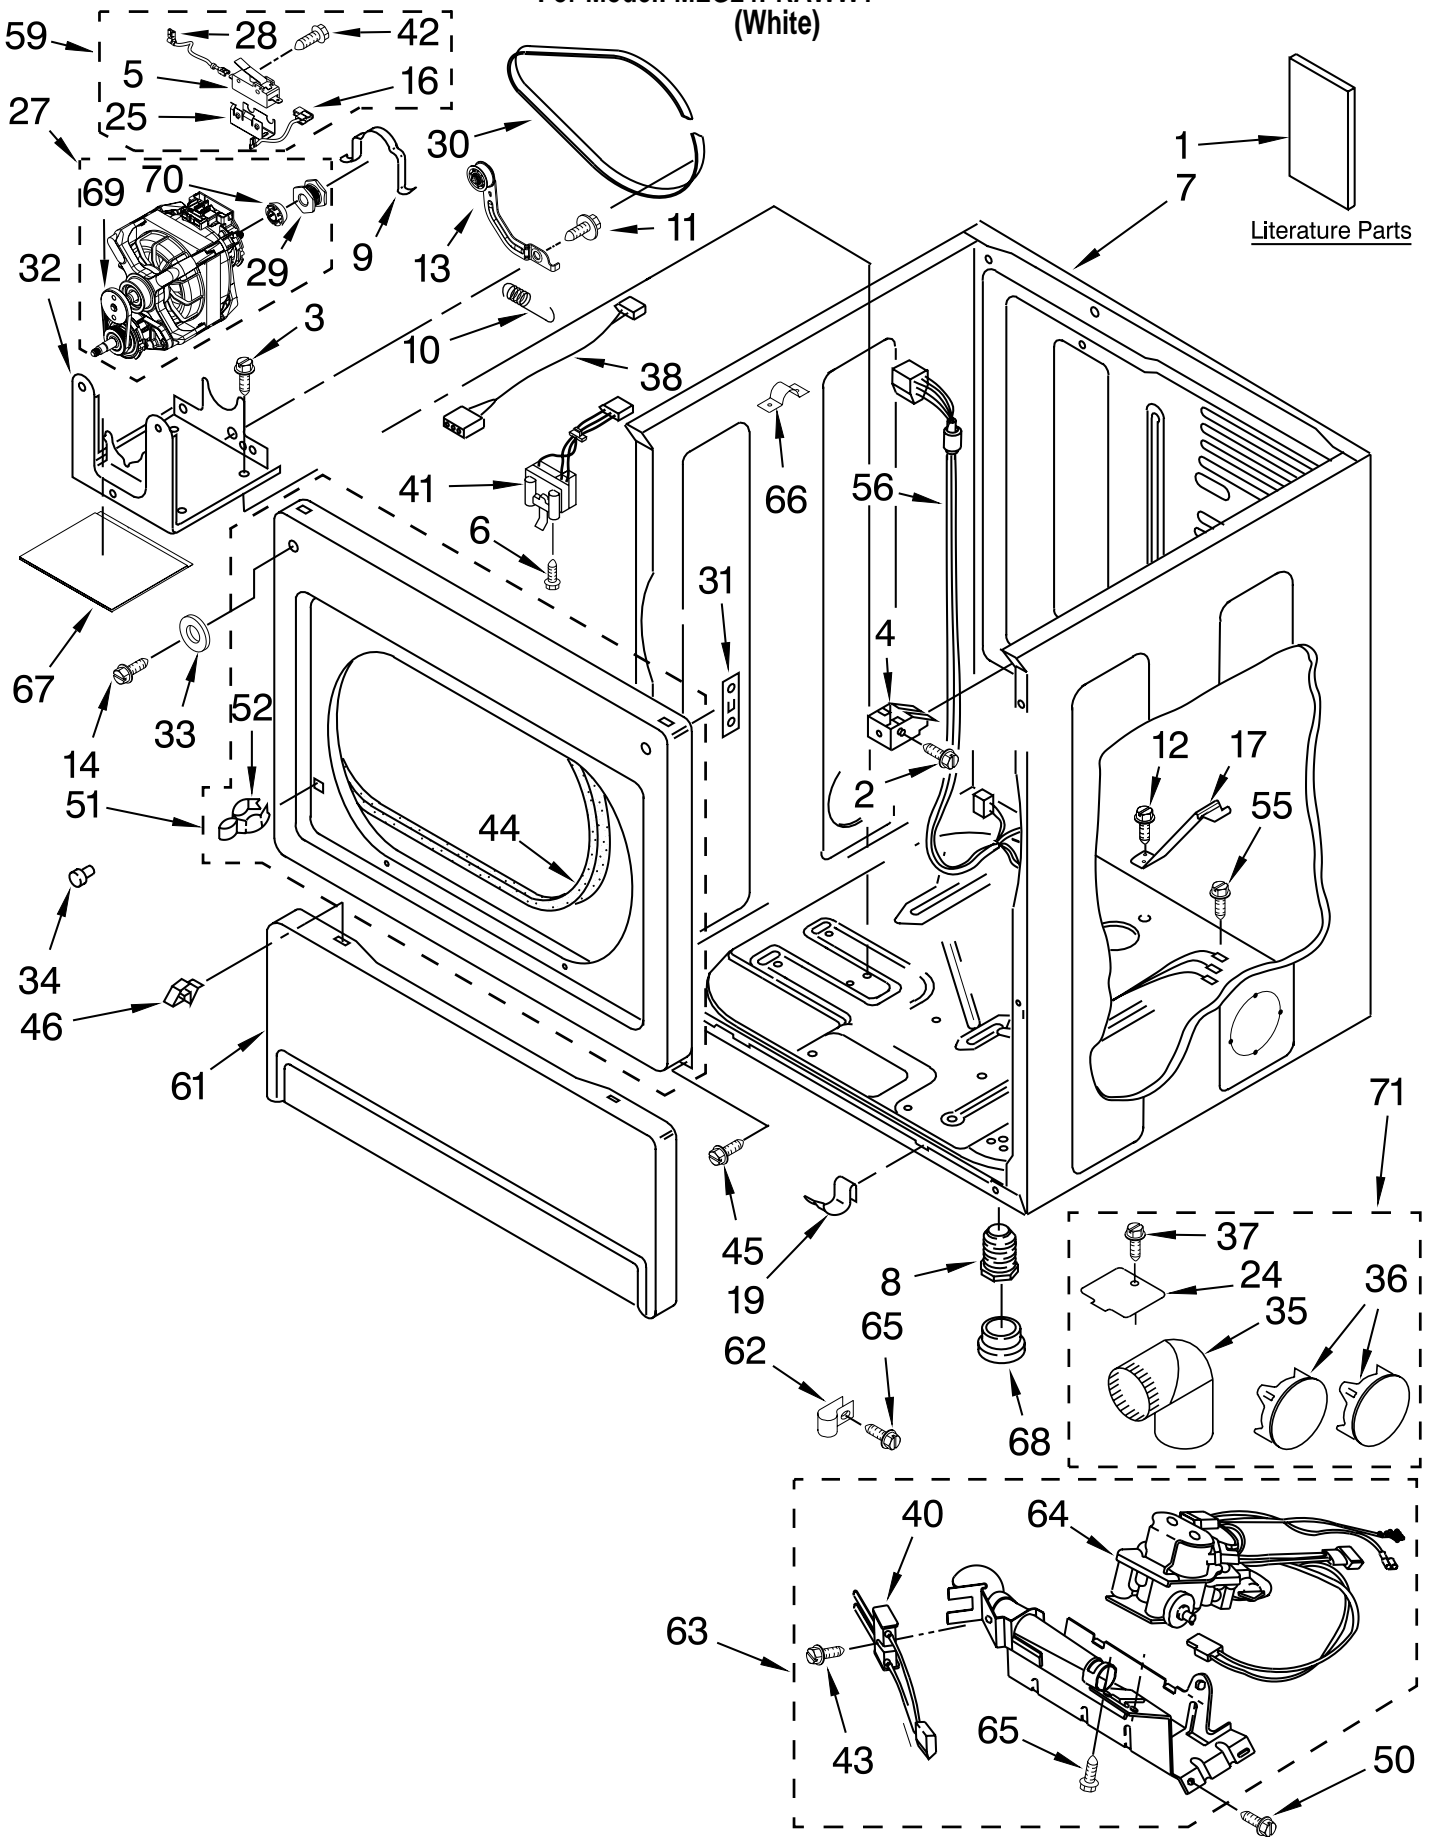

LOWER CABINET AND FRONT PANEL PARTS

For Model: MLG24PRAWW1
(White)

FOR ORDERING INFORMATION REFER TO PARTS PRICE LIST

LOWER CABINET AND FRONT PANEL PARTS

For Model: MLG24PRAWW1
(White)

Illus. No.	Part No.	DESCRIPTION	Illus. No.	Part No.	DESCRIPTION	Illus. No.	Part No.	DESCRIPTION
1		Literature Parts (Located Behind Toe Panel)	24	3394331	Plate Cover (Bottom Exhaust)	52	696144	Strike, Door
	W10184580	Installation	25	8564011	Bracket, Switch	55	3390647	Screw
		Instructions	27	W10139766	Motor Assembly (60 Hz.)	56	W10169687	Harness (Lower)
	W10135291	Installation, Card Reader	28	W10167613	Wire, Belt Switch (To Protector)	59	W10155571	Switch Assembly
	W10135168	Tech Sheet	29	3394341	Pulley 60 Hz	61	697215	Panel, Toe (Includes Illus. 34)
	W10184605	Repair Parts List	30	W10131172	Belt, Drive	62	3387561	Clamp-Pipe
2	3391915	Screw	31	3390902	Clip, Door Hinge	63	W10135231	Burner Assembly 60 Hz. (Refer To Pages 12 & 13 For Breakdown)
3	3390663	Screw	32	W10135695	Bracket, Motor	64	697441	Valve, Gas (Complete) 60 Hz
4	3391846	Clip, Front Panel	33	3392186	Washer	65	3387057	Screw
5	8564010	Switch, Broken Belt	34	693152	Bumper	66	98997	Clip
6	697773	Screw	35	279731	4"-90 Elbow	67	W10212660	Sound Pad, Motor
7	8310656	Cabinet, Lower	36	697750	Plug-Multivent	68	3391943	Boot, Foot
8	3392100	Foot, Dryer Plastic	37	488729	Screw	69	3405160	Belt, Poly V
9	660658	Clamp, Motor	38	8283298	Jumper, Door Switch	70	3393657	Restrain, Belt
10	3387374	Spring, Idler	40	686590	Ignitor	Optional Parts Not Included		
11	3389420	Retainer, Idler	41	3406109	Door Switch Assembly	Dryer Exhaust Kit (For Side & Bottom Venting)		
12	693995	Screw	42	W10002600	Screw	71 279818 White		
13	W10141380	Idler Assembly	43	3393909	Screw			
14	3400077	Screw	44	3387242	Seal, Front Panel			
16	8539892	Wire Motor (To Belt Switch)	45	342055	Screw			
17	8529757	Bracket, Burner	46	3388229	Retainer			
19	297092	Clip	50	343641	Screw			
			51	W10192882	Upper Front Panel