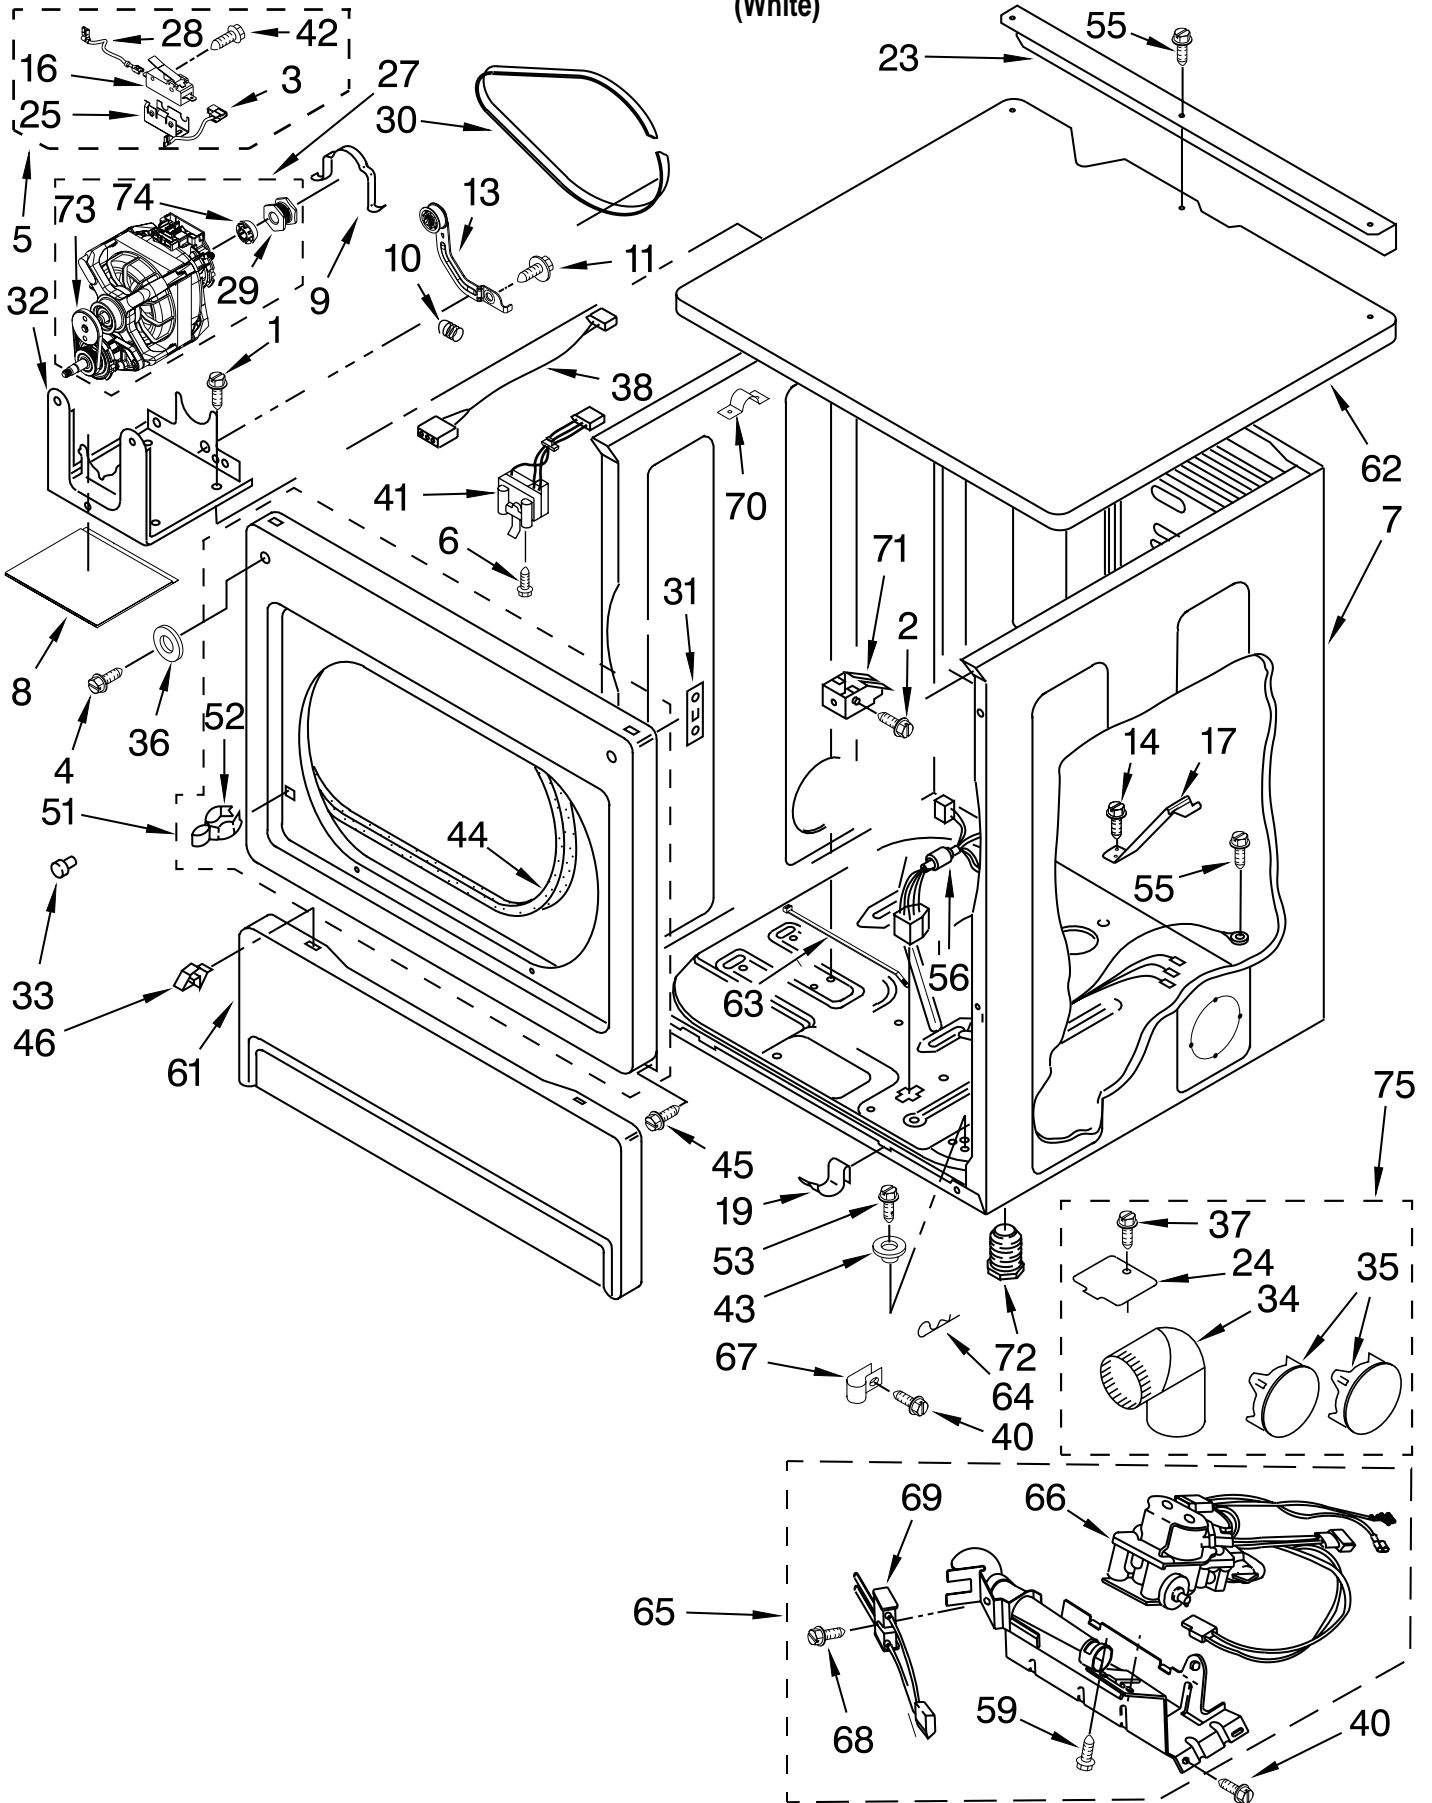

UPPER CABINET AND FRONT PANEL PARTS

For Model: MLG24PRAWW1

(White)

FOR ORDERING INFORMATION REFER TO PARTS PRICE LIST

UPPER CABINET AND FRONT PANEL PARTS

For Model: MLG24PRAWW1
(White)

Illus. No.	Part No.	DESCRIPTION	Illus. No.	Part No.	DESCRIPTION	Illus. No.	Part No.	DESCRIPTION
1	3390663	Screw	32	W10135695	Bracket, Motor	61	697215	Panel, Toe (Includes Illus. 33)
2	3391915	Screw	33	693152	Bumper	62	3389351	Top (Upper)
3	8539892	Wire Motor (To Belt Switch)	34	279731	4"-90° Elbow	63	8529895	Tie, Cable
4	3400077	Screw	35	697750	Plug-Multivent	64	W10117347	Cotter Pin
5	W10155571	Switch Assembly	36	3392186	Washer	65	W10135231	Burner Assembly 60 Hz. (Refer To Pages 12 & 13 For Breakdown)
6	697773	Screw	37	488729	Screw	66	697441	Valve, Gas (Complete) 60 Hz.
7	3978859	Cabinet (Upper)	38	8283298	Jumper, Door Switch	67	3387561	Clamp, Pipe
8	W10212660	Sound Pad, Motor	40	343641	Screw	68	3393909	Screw
9	660658	Clamp, Motor	41	3406109	Door Switch Assembly	69	686590	Ignitor
10	3387374	Spring, Idler	42	W10002600	Screw	70	98997	Clip
11	3389420	Retainer, Idler	43	3389233	Bushing	71	3391846	Clip, Front Panel
13	W10141380	Idler Assembly	44	3387242	Seal, Front Panel	72	689172	Foot, Dryer Plastic
14	693995	Screw	45	342055	Screw	73	3405160	Belt, Poly V
16	8564010	Switch, Broken Belt	46	3388229	Retainer	74	3393657	Belt, Restrain
17	8529757	Bracket, Burner	51	W10192882	Upper Front Panel	Optional Parts Not Included		
19	297092	Clip	52	696144	Stike, Door	Dryer Exhaust Kit (For Side & Bottom Venting)		
23	3979115	Bracket, Angle	53	3400523	Screw, Security (Includes Illus. 64)	75 279818 White		
24	3394331	Plate, Cover (Bottom Exhaust)	55	3390647	Screw			
25	8564011	Bracket, Switch	56	W10169686	Harness (Upper)			
27	W10139766	Motor Assembly 60 Hz.	59	3387057	Screw			
28	W10167613	Wire, Belt Switch (To Protector)						
29	3394341	Pulley (60 Hz.)						
30	W10131172	Belt, Drive						
31	3390902	Clip, Door Hinge