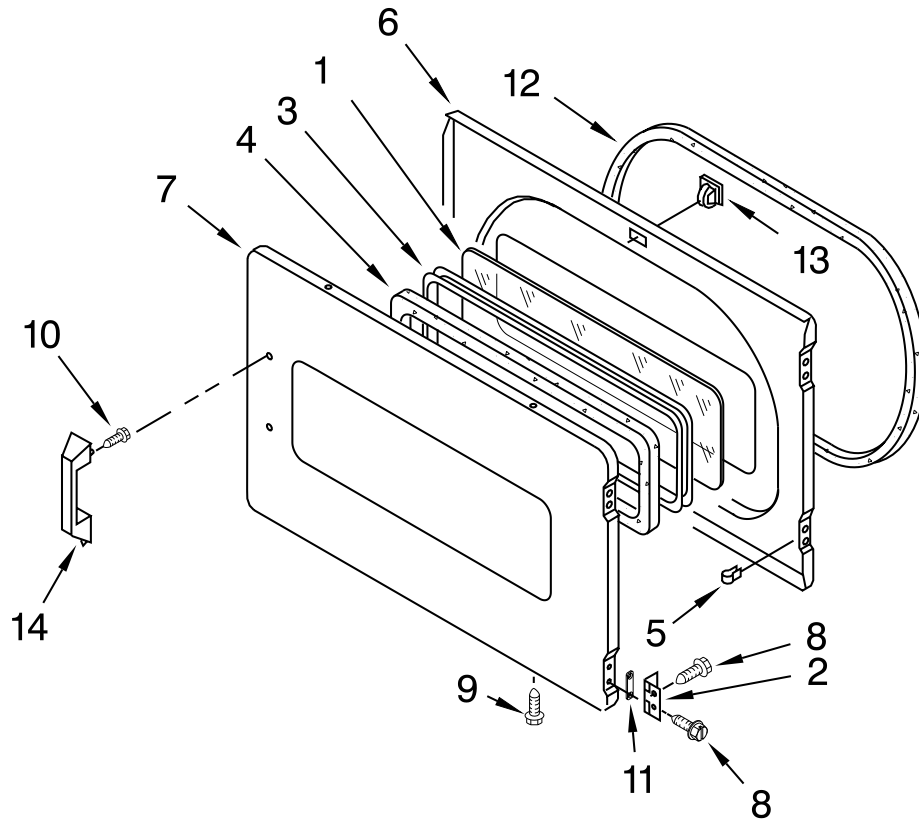

DOOR PARTS

For Model: MLG24PRAWW1
(White)

FOR ORDERING INFORMATION REFER TO PARTS PRICE LIST

DOOR PARTS

For Model: MLG24PRAWW1
(White)

Illus. No.	Part No.	DESCRIPTION
1	3392918	Window (Not shown part 3396122 Window Pack includes Illus. 1 & 4)
2	3389247	Hinge & Pin
3	3392914	Frame, Window
4	3392915	Gasket, Window
5	3389249	"U" Nut
6	W10205622	Inner Door
7	W10205649	Outer Door
8	342055	Screw
9	694091	Screw
10	9742177	Screw
11	W10191265	Plug, Hinge Screw
12	3390735	Door Seal
13	3392538	Catch, Door Assembly
14	W10213202	Handle, Door
15	W10323063	Door, Inner
16	W10322548	Door, Outer
17	W10279703	Hinge & Pin

YOUR MODEL WAS PRODUCED WITH TWO DIFFERENT
DOOR VARIATIONS. REFER TO ART TO ENSURE
CORRECT PART IS ORDERED.