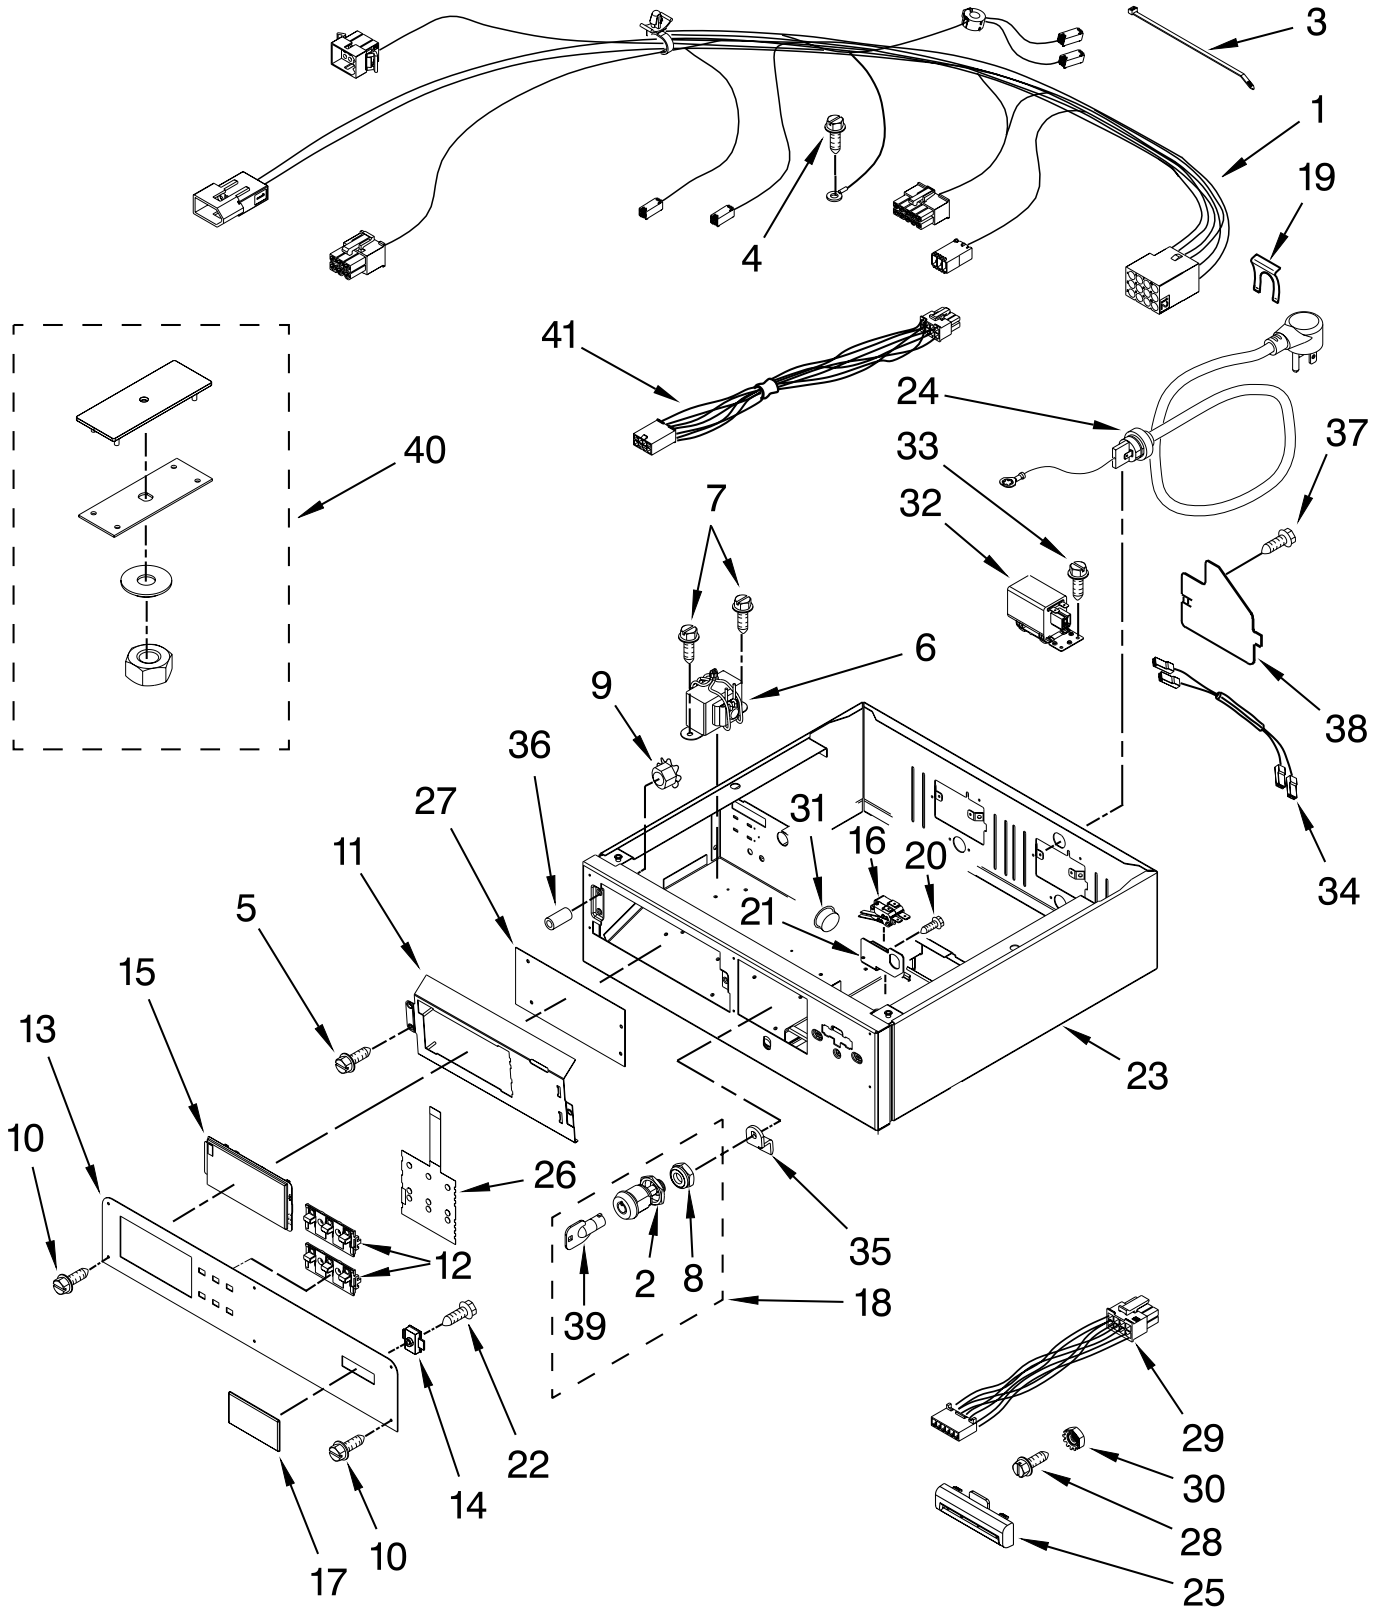

CONTROL PANEL AND SEPARATOR PARTS

For Model: MLG24PRAWW2
(White)

FOR ORDERING INFORMATION REFER TO PARTS PRICE LIST

CONTROL PANEL AND SEPARATOR PARTS

For Model: MLG24PRAWW2
(White)

Illus. No.	Part No.	DESCRIPTION	Illus. No.	Part No.	DESCRIPTION	Illus. No.	Part No.	DESCRIPTION
1	W10167620	Harness, Collar	16	W10447152	Switch, Service Access	30	W10139046	Nut, 6-32
2	W10139762	Hex Nut, 3/4-27				31	W10165297	Snap Bushing
3	8529895	Tie, Cable	17	W10137769	Cover, Card Reader	32	W10306592	RFI-Filter
4	697776	Screw				33	8533971	Screw
5	W10140652	Screw	18	W10133264	Lock Assembly	34	W10188051	Jumper, Line Filter
6	W10133285	Transformer 120Vac To 22.5Vac	19	694415	Strain Relief			
7	8533971	Screw	20	3400408	Screw	35	W10133266	Locking Cam
8	W10177242	Hex-Nut 9/32 - 28	21	W10160652	Bracket-Switch	36	W10133514	Standoff, Circuit Board
9	W10139046	Nut, 6-32	22	3400618	Screw			
10	W10386302	Screw	23	W10165714	Collar	37	3400000	Screw
11	W10163677	Plate, Control Mounting	24	W10239314	Cord, Power	38	3396795	Cover, Terminal Block
12	W10131113	Push Button	25	W10163036	Bezel	39	W10140858	Key, Access Door
13	W10135186	Facia Console	26	W10133278	Membrane Switch Assembly	40	W10169579	Kit-Coin Box Security
14	W10145157	Retainer, Facia Cover	27	W10130700	Control Board	41	W10111027	Jumper, Transformer
15	W10133268	Cover, Display	28	W10143462	Screw			
			29	W10239515	Harness, Card Reader