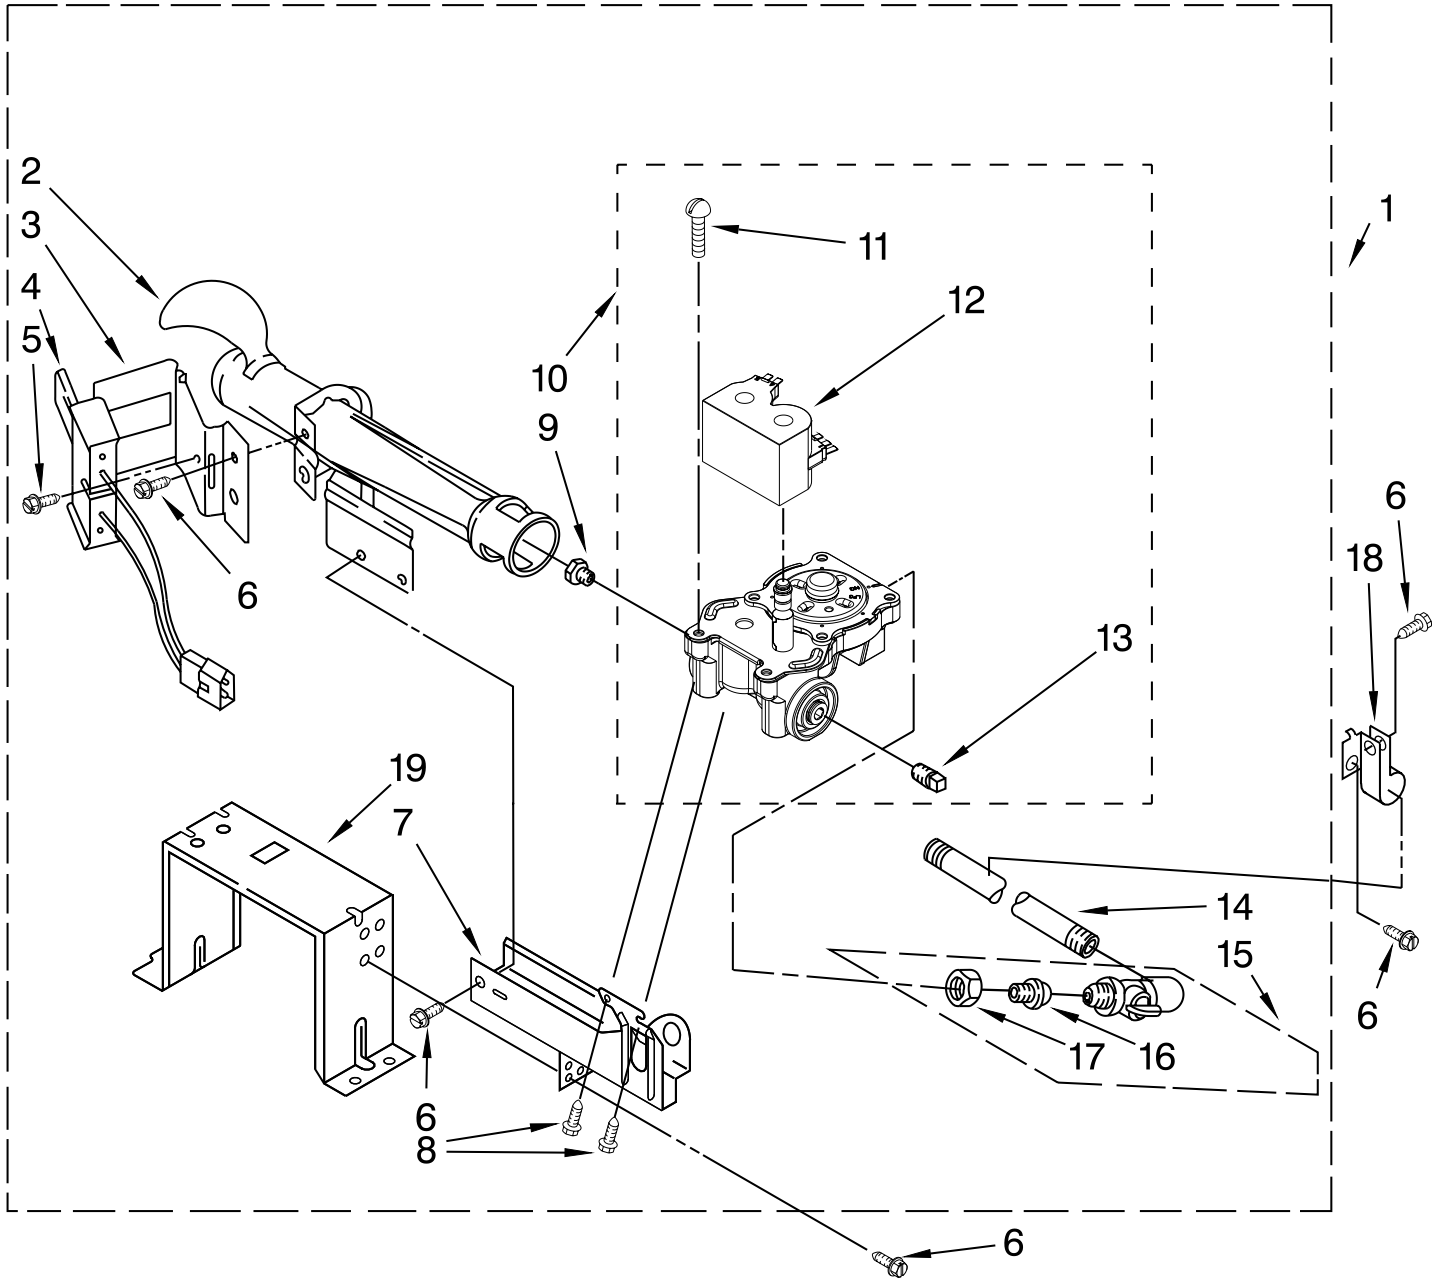

BURNER ASSEMBLY

For Model: MLG24PRAWW2
(White)

USE WITH TYPE 1 – NATURAL, TYPE 2 – MIXED,
AND TYPE 4 – LIQUEFIED PROPANE AND BUTANE GASES

FOR ORDERING INFORMATION REFER TO PARTS PRICE LIST

BURNER ASSEMBLY

For Model: MLG24PRAWW2
(White)

USE WITH TYPE 1 – NATURAL, TYPE 2 – MIXED,
AND TYPE 4 – LIQUEFIED PROPANE AND BUTANE GASES

Illus. No.	Part No.	DESCRIPTION
1	W10400668	Burner Assembly 60 Hz. (Type 1, 2 & 3) (Copreci)
2	688617	Tube, Burner
3	694298	Bracket, Ignitor
4	686590	Ignitor
5	3393909	Screw & Washer (8–32 x 5/8)
6	343641	Screw, 10–16 x 1/2
7	3389871	Base, Burner
8	3387057	Screw, 10–16 x 1/2
9		Orifice, Burner
	234870	Type 1
	234868	Type 2
10	W10299939	Valve, Gas 60 Hz. (Complete)
11	326049536	Screw, Coil
12	W10328463	Coil, 60 Hz.
13	W10295523	Plug, Pipe
14	W10110395	Pipe, Gas Supply
15	697441	Valve & Union Shut-Off
16	3393767	Pipe, Tail
17	233076	Nut, Compression
18	3387561	Clamp, Pipe
19	3389889	Bracket, Support

Following Parts Not Illustrated

W10436933RE Conversion Kit
(Type 1 and 2)
to Type (4) L.P.G.