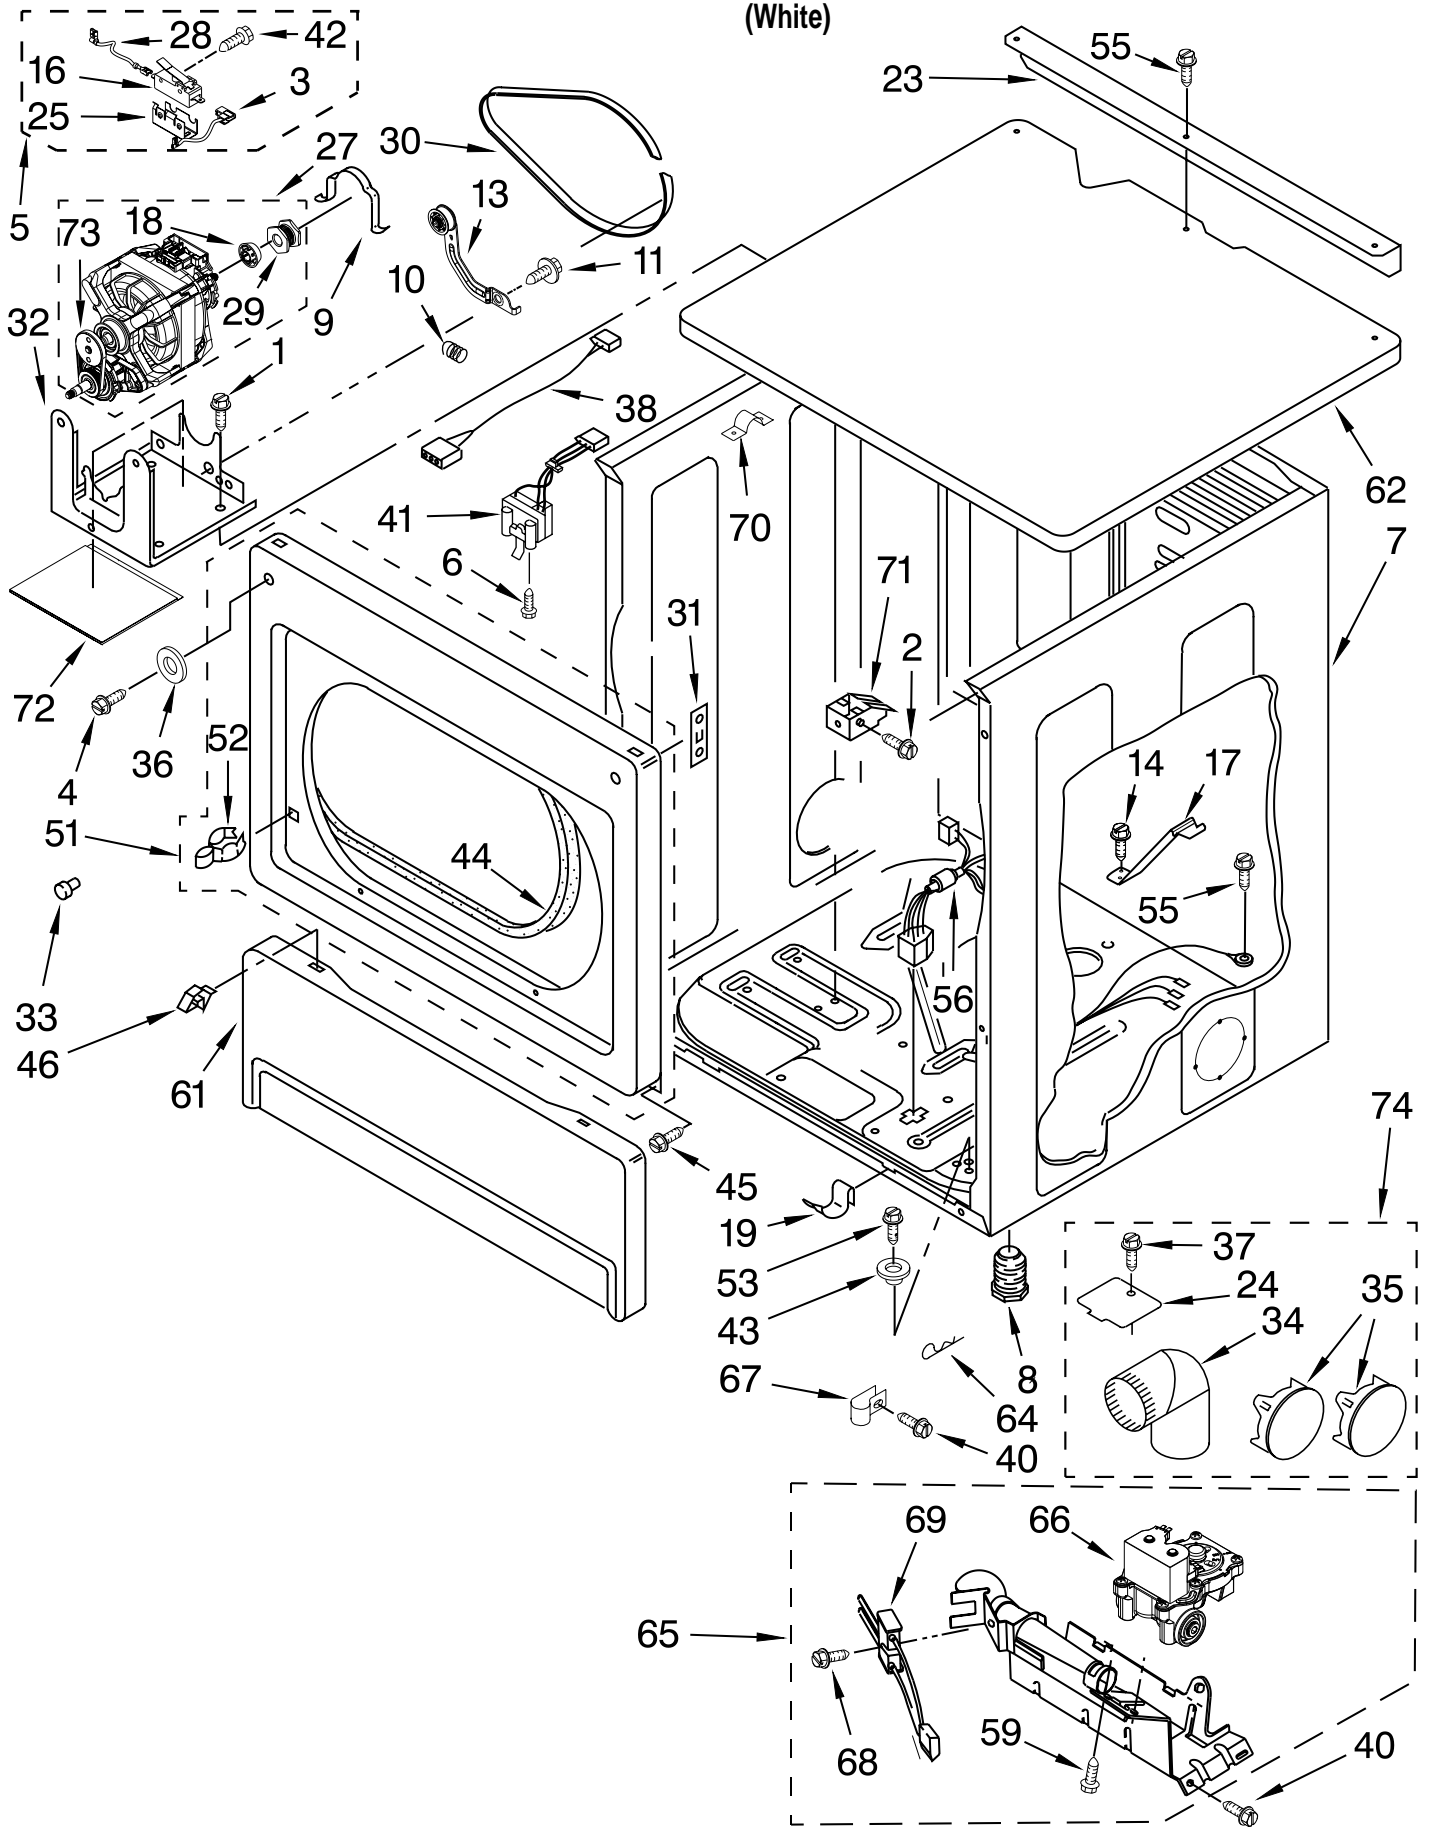

UPPER CABINET AND FRONT PANEL PARTS

For Model: MLG24PRAWW2
(White)

FOR ORDERING INFORMATION REFER TO PARTS PRICE LIST

UPPER CABINET AND FRONT PANEL PARTS

For Model: MLG24PRAWW2
(White)

Illus. No.	Part No.	DESCRIPTION	Illus. No.	Part No.	DESCRIPTION	Illus. No.	Part No.	DESCRIPTION
1	3390663	Screw	31	3390902	Clip, Door Hinge	61	697215	Panel, Toe (Includes Illus. 33)
2	3391915	Screw	32	W10135695	Bracket, Motor	62	3389351	Top (Upper)
3	8539892	Wire Motor (To Belt Switch)	33	693152	Bumper	64	W10117347	Cotter Pin
4	3400077	Screw	34	279731	4"-90° Elbow	65	W10400668	Burner Assembly 60 Hz.
5	W10155571	Switch Assembly	35	697750	Plug-Multivent			(Refer To Pages 12 & 13 For Breakdown)
6	697773	Screw	36	3392186	Washer	66	W10299939	Valve, Gas (Complete) 60 Hz.
7	3978859	Cabinet (Upper)	37	488729	Screw	67	3387561	Clamp, Pipe
8	689172	Foot, Dryer Plastic	38	8283298	Jumper, Door Switch	68	3393909	Screw
9	660658	Clamp, Motor	40	343641	Screw	69	686590	Ignitor
10	3387374	Spring, Idler	41	3406109	Door Switch Assembly	70	98997	Clip
11	3389420	Retainer, Idler	42	W10002600	Screw	71	3391846	Clip, Front Panel
13	W10344192	Idler Assembly	43	3389233	Bushing	72	W10212660	Sound Pad, Motor
14	693995	Screw	44	3387242	Seal, Front Panel	73	3405160	Belt, Poly V
16	8564010	Switch, Broken Belt	45	342055	Screw	Optional Parts Not Included		
17	8529757	Bracket, Burner	46	3388229	Retainer	Dryer Exhaust Kit		
18	3393657	Restrain, Belt	51	W10192882	Upper Front Panel	(For Side & Bottom Venting)		
19	W10291934	Clip	52	696144	Stike, Door			
23	3979115	Bracket, Angle	53	3400523	Screw, Security (Includes Illus. 64)			
24	3394331	Plate, Cover (Bottom Exhaust)	55	3390647	Screw			
25	8564011	Bracket, Switch	56	W10169686	Harness (Upper)			
27	W10139766	Motor Assembly 60 Hz.	59	3387057	Screw			
28	W10167613	Wire, Belt Switch (To Protector)				74	279818	White
29	3394341	Pulley (60 Hz.)						
30	W10131172	Belt, Drive