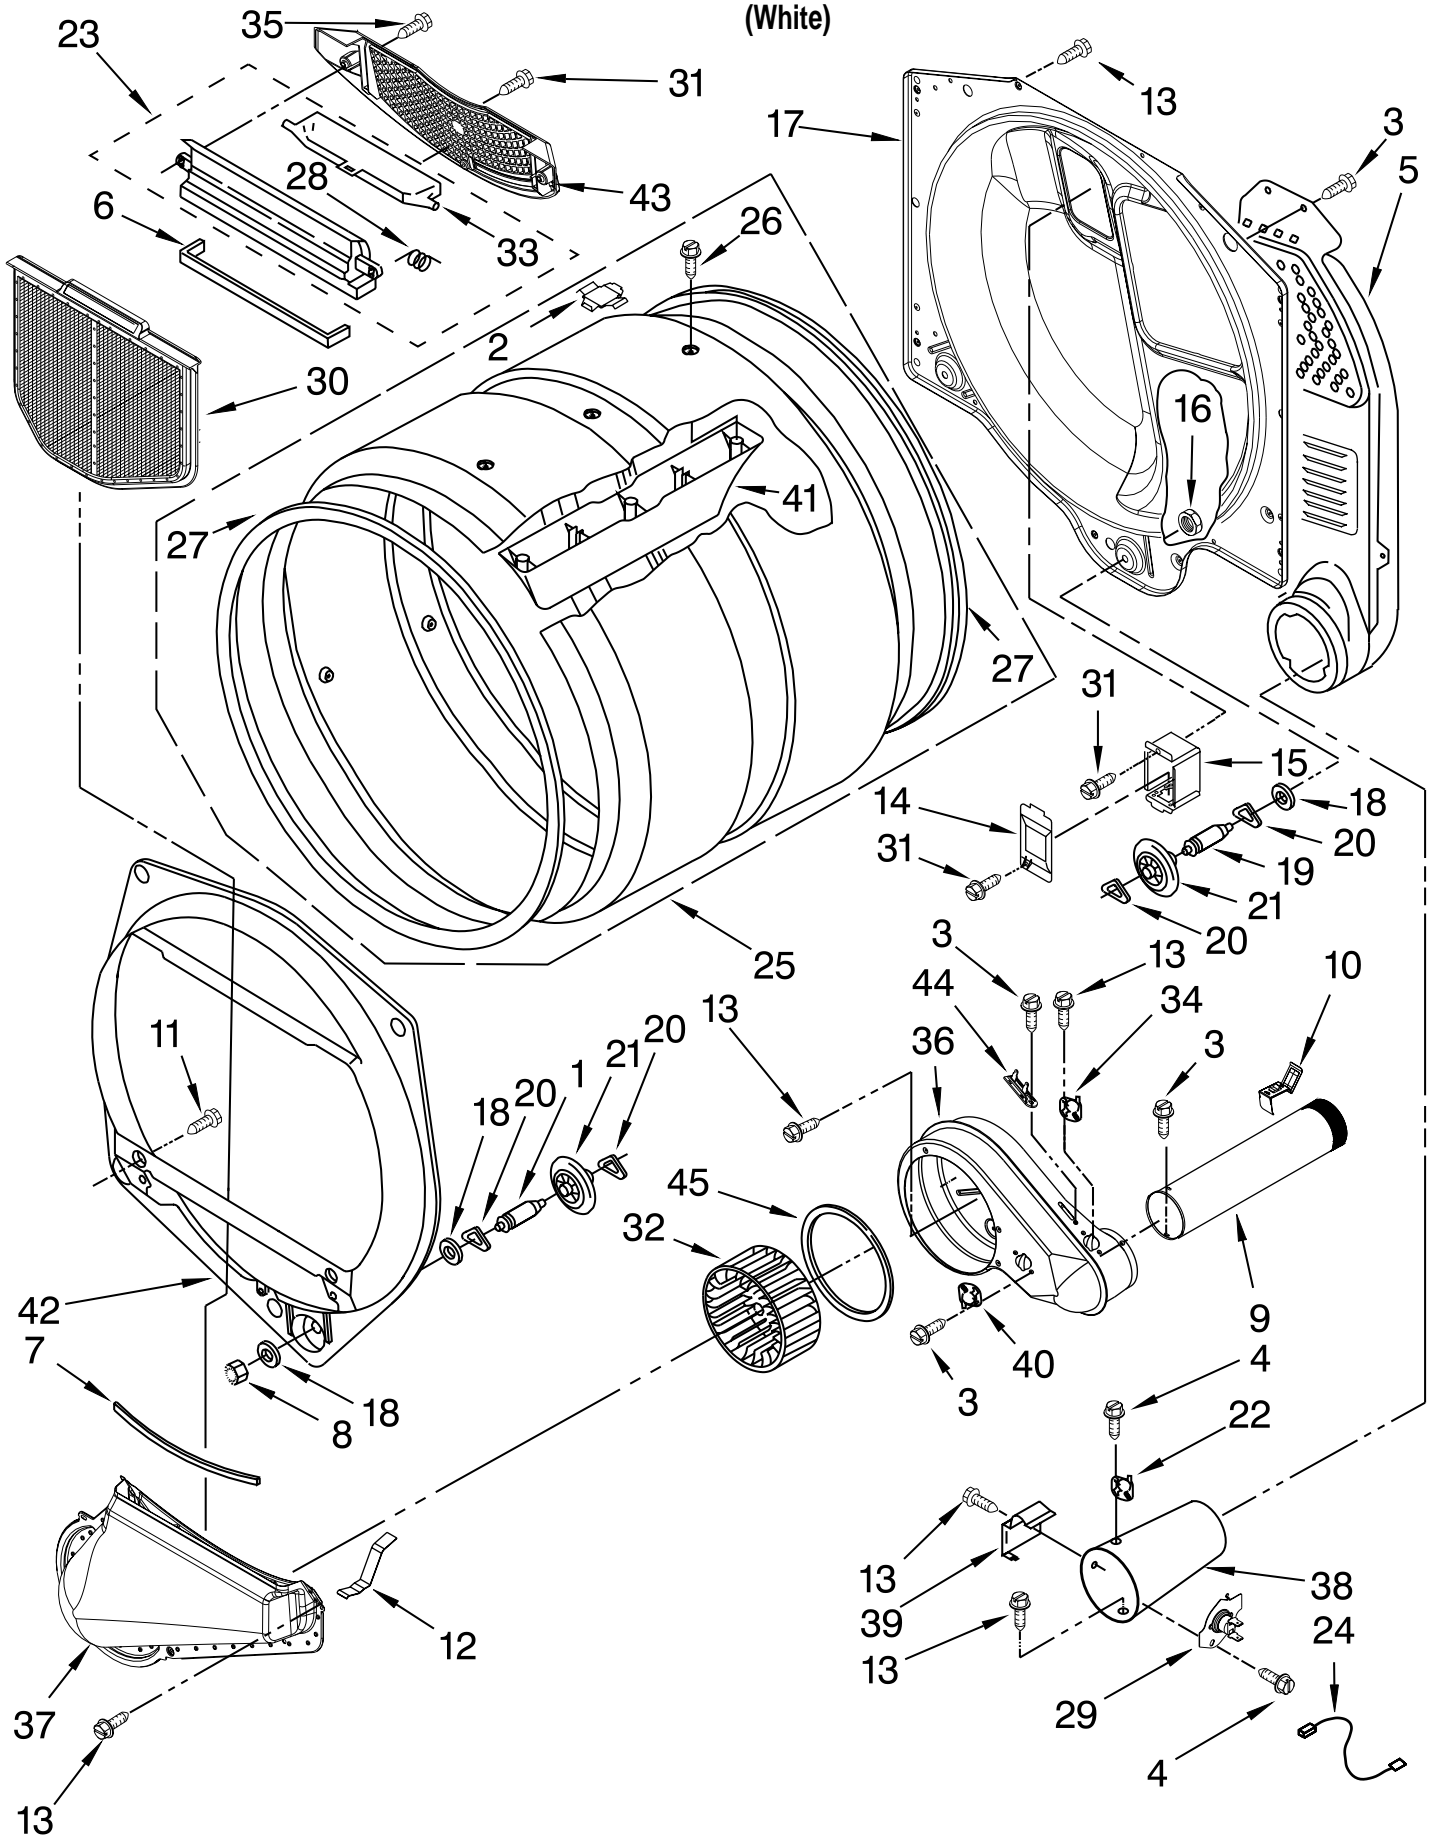

UPPER AND LOWER BULKHEAD PARTS

For Model: MLG24PRAWW2
(White)

FOR ORDERING INFORMATION REFER TO PARTS PRICE LIST

UPPER AND LOWER BULKHEAD PARTS

For Model: MLG24PRAWW2
(White)

Illus. No.	Part No.	DESCRIPTION	Illus. No.	Part No.	DESCRIPTION	Illus. No.	Part No.	DESCRIPTION
1	8575324	Shaft, R.H. Thread	16	W10001120	Nut, 3/8-16 (L.H.)	30	W10049370	Lint Screen
2	8066086	Drum Hole Plug	17	8520836	Bulkhead, Rear	31	695240	Screw
3	8533971	Screw	18	3387459	Washer, Support	32	W10349492	Wheel, Blower
4	90767	Screw	19	8575325	Shaft, L.H. Thread	33	8563758	Door, Lint Screen
5	3394346	Air Duct Assembly	20	690997	Ring, Tri	34	W10131836	Thermostat, 140°F Cycling
6	697813	Seal, Outlet Housing	21	W10314171	Roller, Support	35	3387230	Screw
7	697814	Seal, Drum Front	22	3391912	Thermostat High Limit	36	W10135254	Housing, Blower
8	3934666	Nut, 3/8 x 16 (R.H.)	23	8563755	Housing, Outlet	37	8066168	Lint Duct Assembly
9	8066224	Exhaust Pipe	24	3401707	Jumper-TCO High Limit	38	8573824	Funnel, Burner
10	8572105	Clip, Exhaust	25	8318215	Drum Complete	39	338906	Sensor, Radiant
11	3357011	Screw	26	W10219342	Screw	40	W10193019	Thermostat 155° Electronic
12	W10345456	Clip-Spring	27	W10166807	Seal, Drum	41	697693	Baffle, Drum
13	3390647	Screw	28	3394986	Spring, Lint Screen	42	697557	Bulkhead, Front
14	3402841	Lens, Drum Light	29	8573713	Thermal-Cutoff (Includes Item. 22)	43	8563756	Grille, Outlet
15	8578825	Bracket, Drum Light				44	3392519	Thermal Limiter
						45	697770	Seal, Cover Plate

FOR ORDERING INFORMATION REFER TO PARTS PRICE LIST