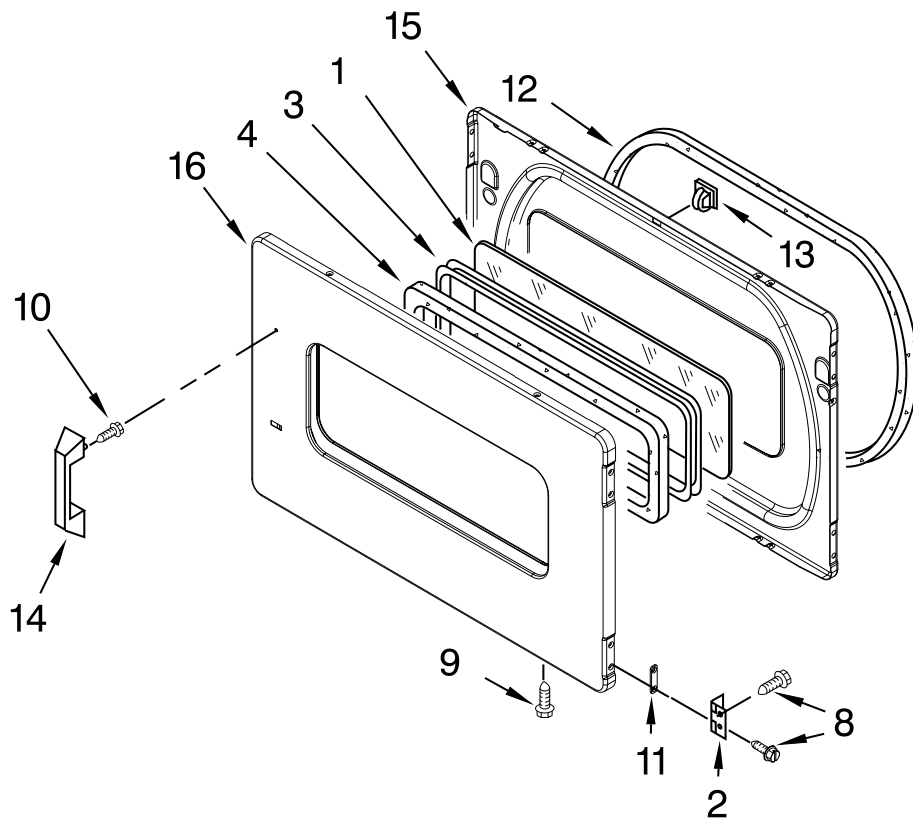

DOOR PARTS

For Model: MLG24PRAWW2
(White)

FOR ORDERING INFORMATION REFER TO PARTS PRICE LIST

DOOR PARTS

For Model: MLG24PRAWW2
(White)

Illus. No.	Part No.	DESCRIPTION
1	3392918	Window (Not Shown Part 3396122 window pack includes Illus. 1 & 4)
2	W10279703	Hinge & Pin
3	3392914	Frame, Window
4	3392915	Gasket, Window
5	3389249	"U" Nut
6	W10205622	Inner Door
7	W10205649	Outer Door
8	342055	Screw
9	342055	Screw
10	9742177	Screw
11	W10191265	Plug, Hinge Screw
12	3390735	Door Seal
13	3392538	Catch, Door Assembly
14	W10213202	Handle, Door
15	W10323063	Door, Inner
16	W10322548	Door, Outer
17	3389247	Hinge & Pin

YOUR MODEL WAS PRODUCED WITH TWO DIFFERENT
DOOR VARIATIONS. REFER TO ART TO ENSURE CORRECT
PART IS ORDERED.