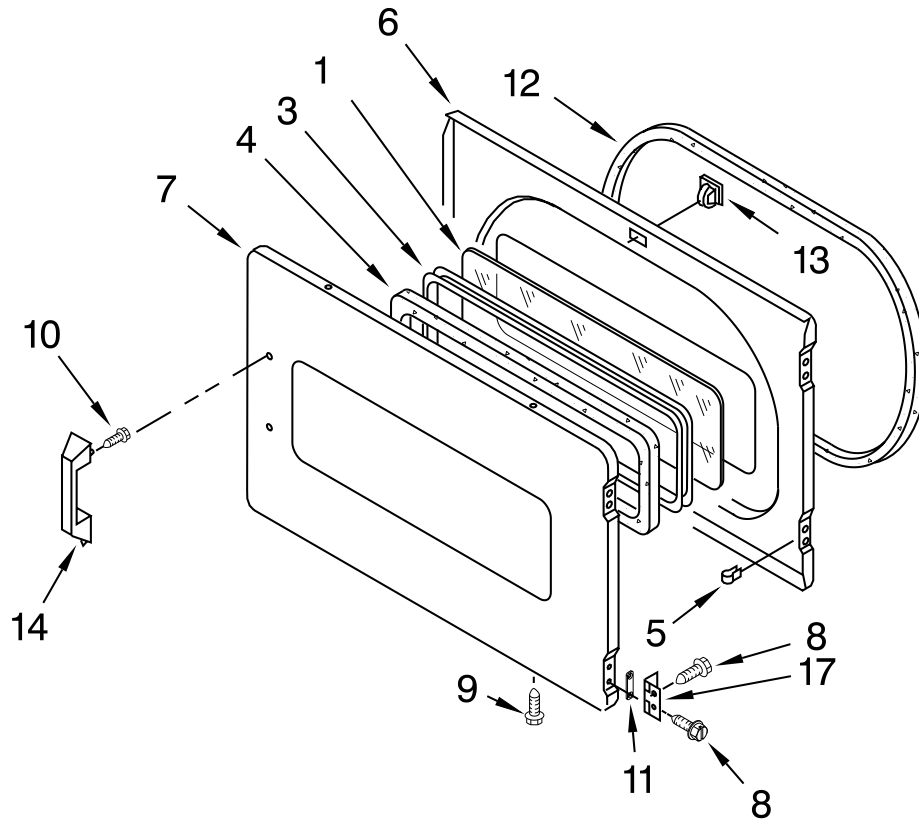

DOOR PARTS

For Model: MLG24PRAWW2
(White)

FOR ORDERING INFORMATION REFER TO PARTS PRICE LIST

DOOR PARTS

For Model: MLG24PRAWW2
(White)

Illus. No.	Part No.	DESCRIPTION
1	3392918	Window (Not Shown Part 3396122 window pack includes Illus. 1 & 4)
2	W10279703	Hinge & Pin
3	3392914	Frame, Window
4	3392915	Gasket, Window
5	3389249	"U" Nut
6	W10205622	Inner Door
7	W10205649	Outer Door
8	342055	Screw
9	342055	Screw
10	9742177	Screw
11	W10191265	Plug, Hinge Screw
12	3390735	Door Seal
13	3392538	Catch, Door Assembly
14	W10213202	Handle, Door
15	W10323063	Door, Inner
16	W10322548	Door, Outer
17	3389247	Hinge & Pin

YOUR MODEL WAS PRODUCED WITH TWO DIFFERENT
DOOR VARIATIONS. REFER TO ART TO ENSURE CORRECT
PART IS ORDERED.