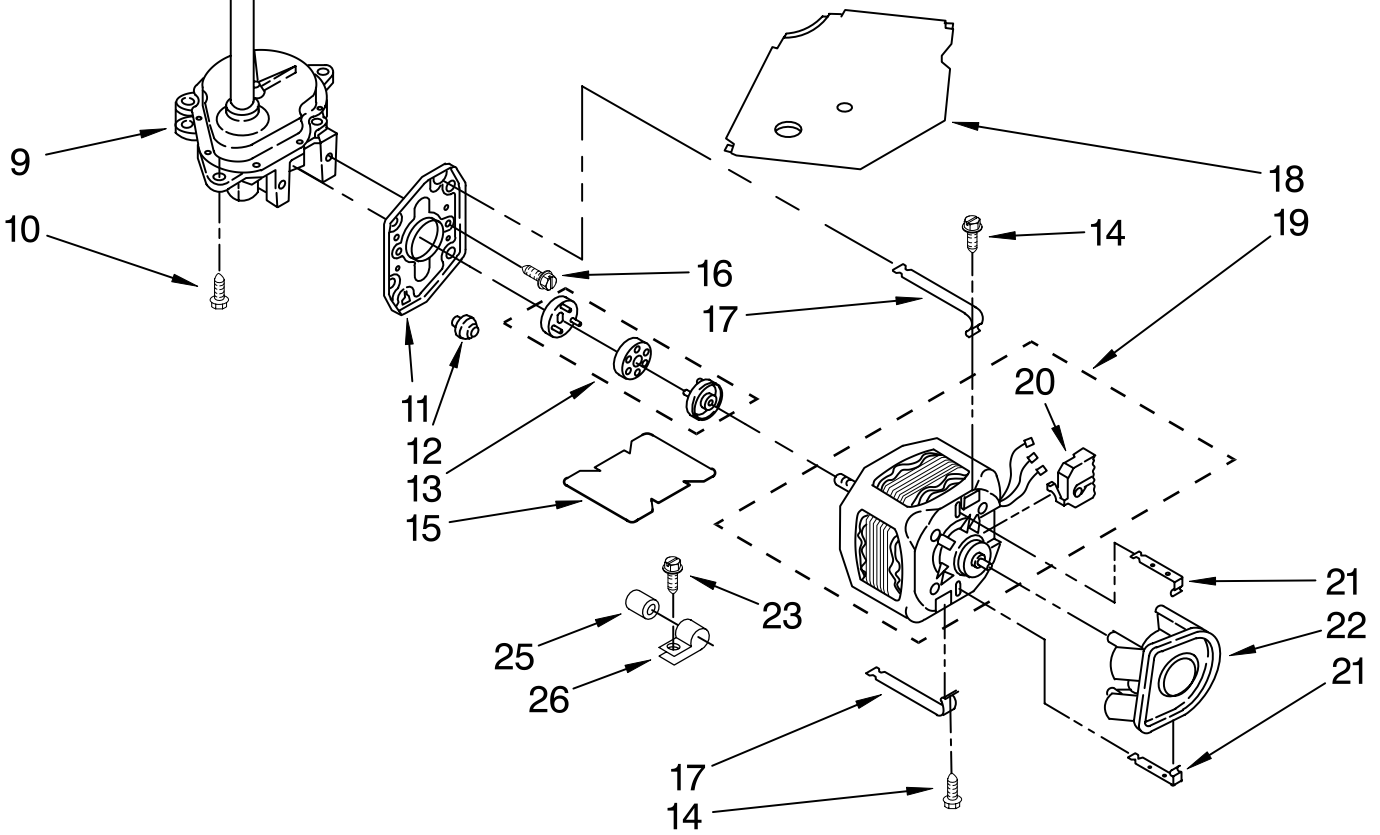

FOR ORDERING INFORMATION REFER TO PARTS PRICE LIST