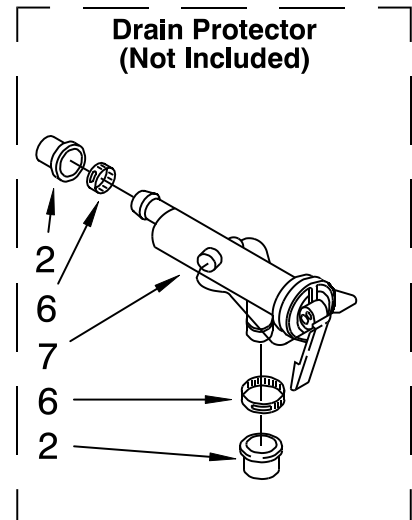

WATER SYSTEM PARTS

For Model: CAW2762KQ0
(White)

WS400

Illus. No.	Part No.	DESCRIPTION
1	285442	Connector Kit, Plastic Drain Hose
2	285321	Sleeve Kit, (Contains 2 Sleeves)
3	370447	Clamp, Hose
4	16272	Connector, Straight
5	285320	Siphon Break Kit (Not Included)
6	65349	Clamp, Hose
7	367031	Drain Protector (Not Included)

FOR ORDERING INFORMATION REFER TO PARTS PRICE LIST