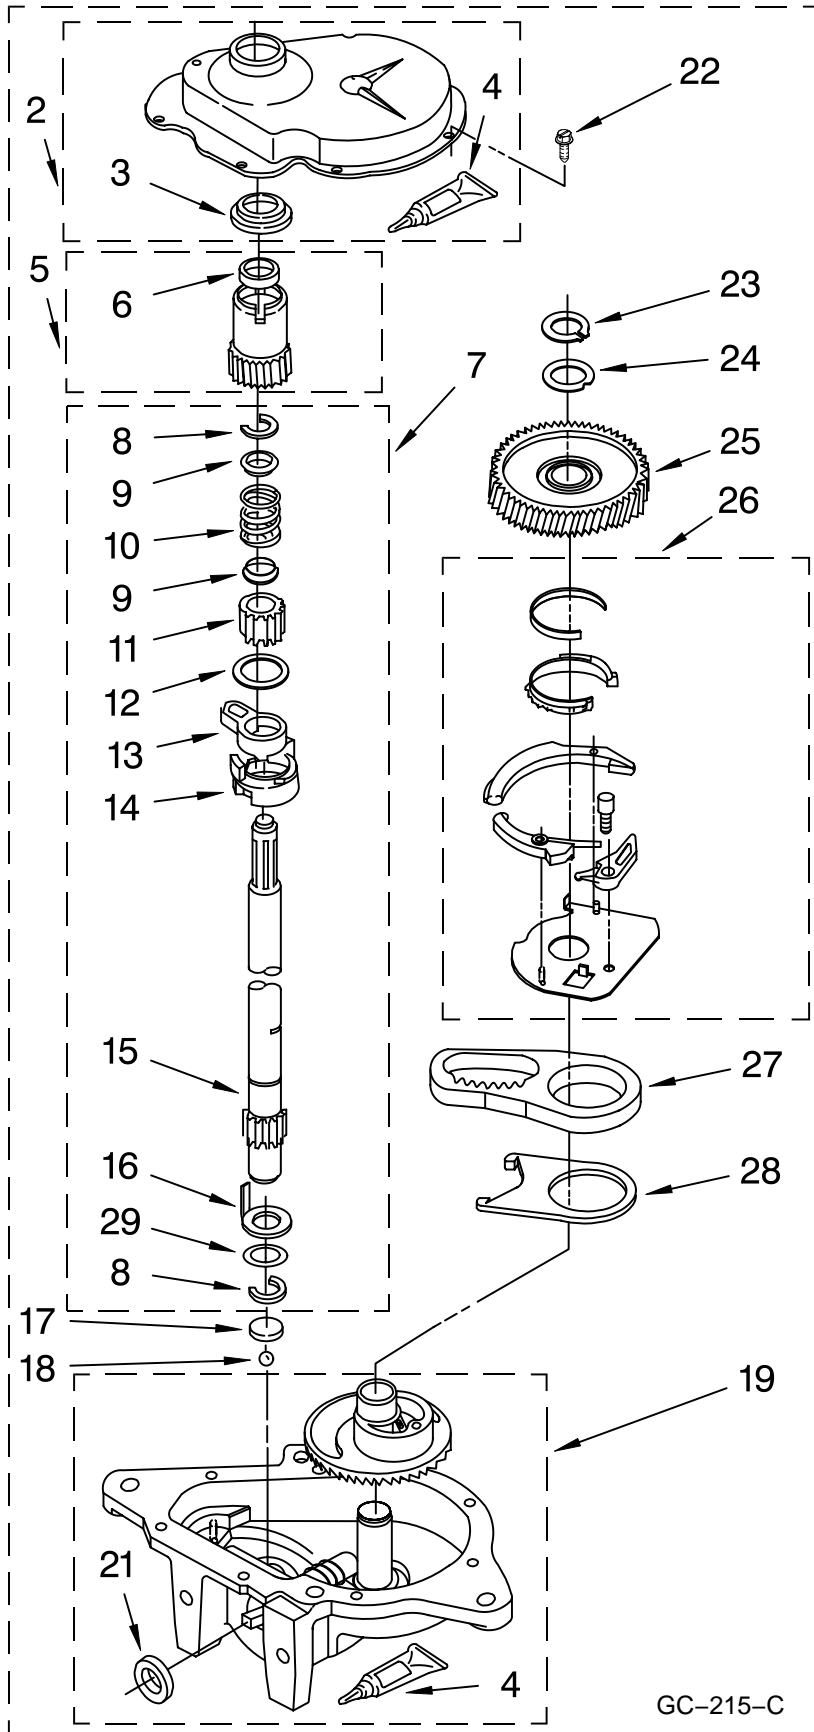

GEARCASE PARTS

For Model: CAW2762KQ0
(White)

Illus. No.	Part No.	DESCRIPTION
1	3360630	Gearcase (Complete)
2	285202	Cover, Gearcase
3	3349985	Seal, Gearcase Cover
4	285195	Sealer, Gasket (.20 Fl. Oz.) (6 ml)
5	63320	Pinion, Spin (Includes Illus. 25)
6	356427	Seal, Spin Pinion
7	389387	Shaft, Agitator (Complete)
8	90369	Ring, Retaining (2)
9	62677	Retainer, Spring
10	62676	Spring, Agitate
11	63273	Gear, Agitate (Includes 15 and 29)
12	62619	Washer, Agitate Gear
13	62580	Cam Follower (Includes 14)
14	62581	Cam, Agitate (Includes 13)
15	285509	Shaft, Agitator (Includes 11 and 29)
16	62618	Washer, Cam Thrust
17	16018	Bearing, Thrust
18	85529	Ball, Bearing
19	389230	Bottom and Pinion, Gearcase
21	285352	Seal, Thrust Plug
22	3351614	Screw, Gearcase Cover, Mounting (8) (10-24 x 3/8)
23	3362552	Ring, Retaining
24	285735	Washer Kit, Thrust
25	62570	Gear, Spin
26	388253	Neutral Assembly
27	3349296	Rack, Connecting
28	62621	Actuator, Shift
29	388815	Washer, Intermediate

GC-215-C

FOR ORDERING INFORMATION REFER TO PARTS PRICE LIST