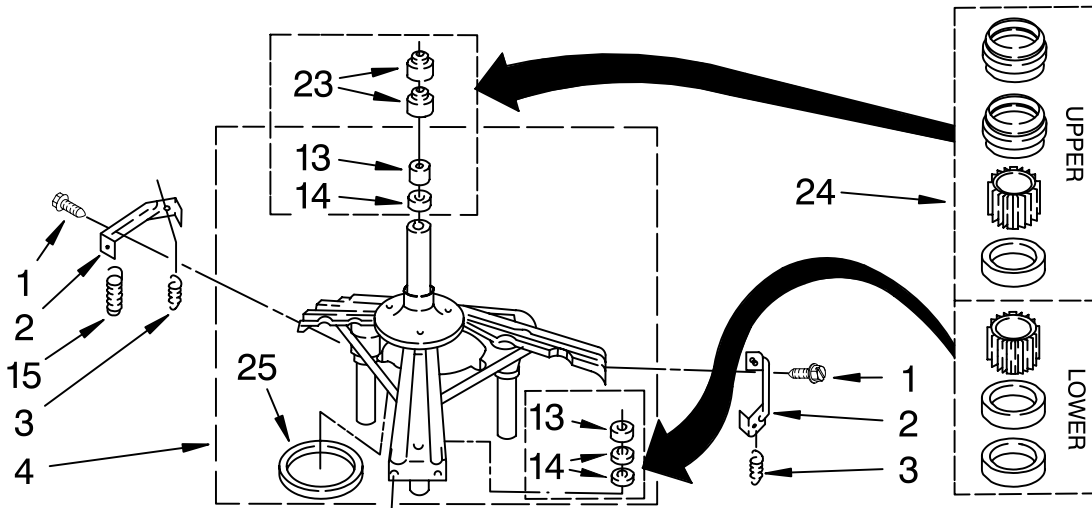

MACHINE BASE PARTS

For Model: CAW2762KQ0
(White)

Illus. No.	Part No.	DESCRIPTION
1	3400076	Screw, Bracket Mounting (10-16 x 5/8)
2	64067	Bracket, Spring Outer (2)
3	63907	Spring, Suspension (3)
4	3362087	Support & Brake, Tub
5	64065	Bracket, Spring Outer (L.F.)
6	63466	Link, Leveling Mechanism (2)
7	62597	Spring, Leveling Mechanism
8	62837	Pin, Knurled
9	62596	Foot, Rear (2)
13	3347047	Bearing, Centerpost (2)
14	357409	Seal, Centerpost (3)
15	388492	Spring, Counterweight
16	62568	Pad, Plate
17	3946509	Plate, Suspension (Includes Illus. 16)
18	3363660	Pad, Base
19	3946512	Base Assembly (Includes Illus. 6, 7, 8, 9, 18 & 26)
21	3359452	Nut, Lock (3/8-16)
22	389102	Foot, Front (2)
23	356934	Seal, Centerpost (2)
24	285203	Centerpost Bearing Kit (Includes Illus. 13, 14 & 23)
25	63134	Ring, Sound Deadening
26	63806	Retainer, Suspension Spring

FOR ORDERING INFORMATION REFER TO PARTS PRICE LIST