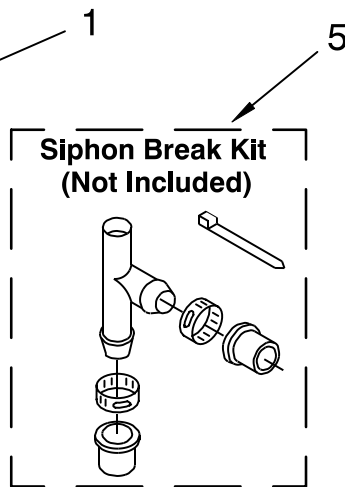

WATER SYSTEM PARTS

For Model: CAW2762KQ0
(White)

WS400

Illus. No.	Part No.	DESCRIPTION
1	285442	Connector Kit, Plastic Drain Hose
2	285321	Sleeve Kit, (Contains 2 Sleeves)
3	370447	Clamp, Hose
4	16272	Connector, Straight
5	285320	Siphon Break Kit (Not Included)
6	65349	Clamp, Hose
7	367031	Drain Protector (Not Included)

FOR ORDERING INFORMATION REFER TO PARTS PRICE LIST