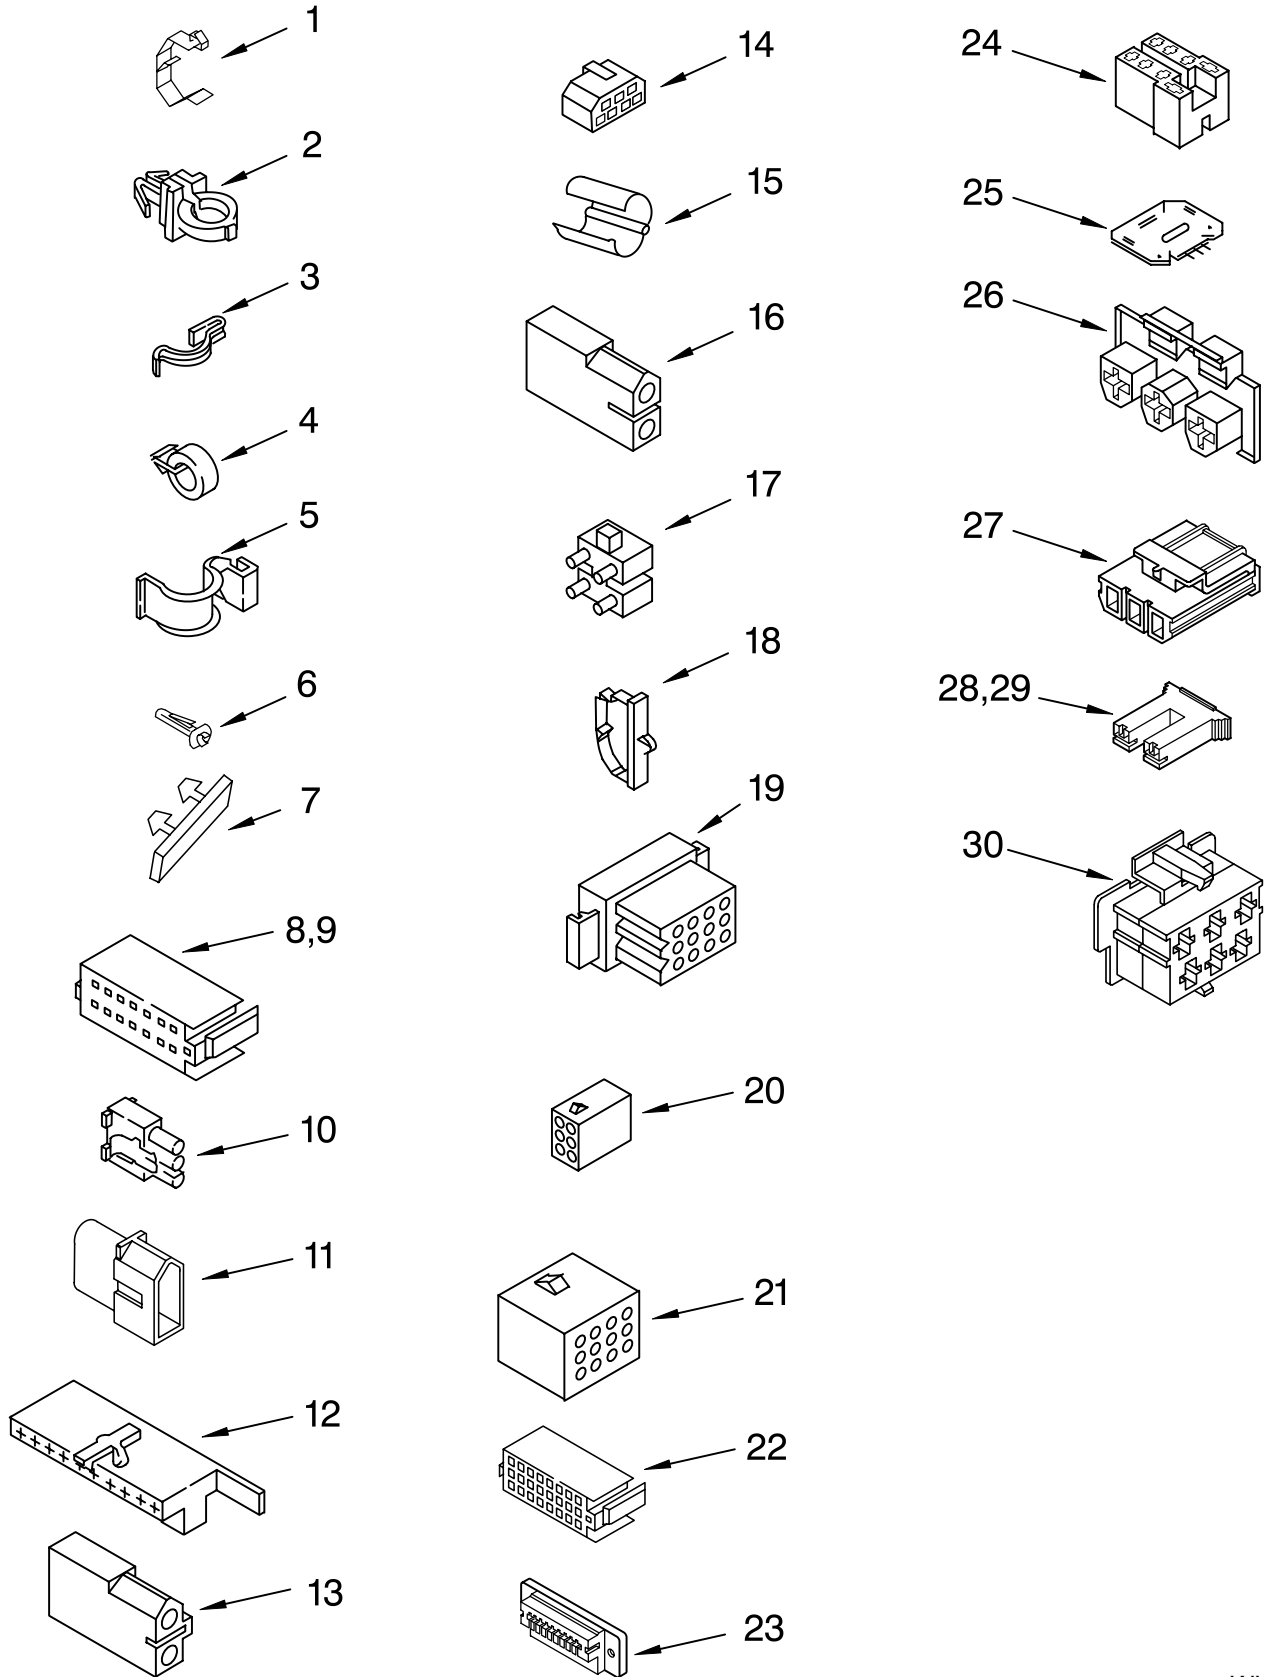

WIRING HARNESS PARTS

For Model: CAW2762KQ0
(White)

WH2G

FOR ORDERING INFORMATION REFER TO PARTS PRICE LIST

WIRING HARNESS PARTS

For Model: CAW2762KQO
(White)

Illus. No.	Part No.	DESCRIPTION	Illus. No.	Part No.	DESCRIPTION	Illus. No.	Part No.	DESCRIPTION
1	3349557	Clip, Harness	13	3348075	Block, Disconnect (Motor 3 Speed)	23	3349494	Connector, Etc
2	388498	Clip, Harness			(Use Term. 94613 Or 94614.)	24	60687	Connector, Relay (Use Term.308569)
3	3347812	Clip, Harness	14	3347243	Block, Disconnect (Use Term. 352088)	25	3407125	E.T.C. Control
4	3352501	Clip, Harness				26	3948617	Connector (T.P.A.) (3-Circuit) (Lid Switch)
5	90016	Clip, Harness	15	63523	Protector			(Use Term. 3948619 OR 3948620.)
6	3390496	Clip, Harness	16	717252	Connector (2-Way) (Use Term.94614)	27	3360056	Connector (T.P.A.) (3-Circuit) (Pressure Switch) (Use Term.3948619 OR 3948620.)
7	389379	Retainer, (Suds Models)	17	387566	Plug, Terminal (4-Way) (Power Cord) (Use M3 Screws)	28	3354925	Block, Connector (Cold Valve) (Use Term.693217)
8	352090	Timer, Block Disconnect (White)	18	3352944	Clip, Harness	29	3354926	Block, Connector (Hot Valve) (Use Term.693217)
9	352089	Timer, Block Disconnect (Black)	19	3390423	Block, Disconnect (12-Way) (Timer) (Use Term. 94613)	30	3948615	Connector (T.P.A.) (6-Circuit) (Temp. Switch) (Use Term.3948619 OR 3948620.)
10	62889	Receptacle, Terminal (3-Way) (Lid Switch) (Use Term.94613) Or 94614.)	20	3347730	Receptacle (6-Way) (Use Term. 94613)			
11	353424	Plug, Terminal (3-Way) (Power Cord) (Use Term.94613)	21	388818	Plug, Terminal (12-Way) (Use Term. 94613 Or 94614.)			
12	62505	Block, Disconnect (Motor 2 Speed) (Use Term.352088)	22	3369366	Timer, Block Disconnect (Black) (Amp) (Use Term.3369365)			

**FOR COMPLETE WIRING HARNESS REFER TO
CONTROL AND REAR PANEL PARTS PAGE**

WH2G

FOR ORDERING INFORMATION REFER TO PARTS PRICE LIST