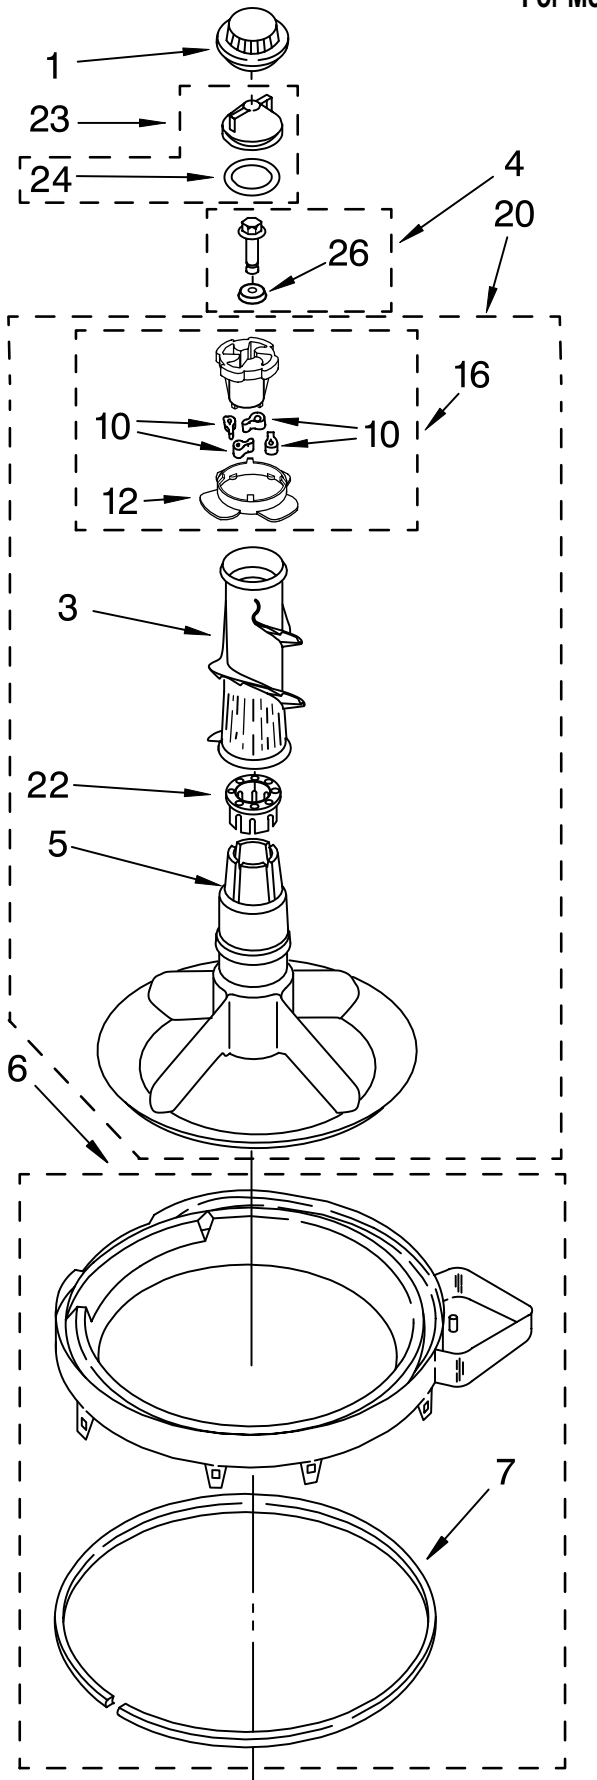

AGITATOR, BASKET AND TUB PARTS

For Model: CAW2762KQ0
(White)

FOR ORDERING INFORMATION REFER TO PARTS PRICE LIST

AGITATOR, BASKET AND TUB PARTS

For Model: CAW2762KQ0
(White)

Illus. No.	Part No.	DESCRIPTION
1	3355758	Cap, Agitator
2	3352284	Snap-In-Plugs
3	3363003	Clothes Mover
4	358237	Screw & Washer (5/16-24 X 1)
5	3347288	Agitator
6	8316263	Tub Ring & Gasket
7	3359585	Gasket, Tub Ring
8	21366	Nut, Spanner
9	3951989	Basket
10	3366877	Dog, Agitator Clutch
11	63849	Tub
12	3363661	Bearing-Driven Cam
13	389140	Block, Drive
14	383727	Gasket, Centerpost
15	8524801	Hose, Pressure Switch
16	3363663	Cam Driven
20	3946501	Agitator Assembly (Complete)
22	3350389	Spacer, Thrust
23	3354733	Cap, Barrier
24	3348855	Seal, Inner Cap
26	3949550	Washer

FOR ORDERING INFORMATION REFER TO PARTS PRICE LIST