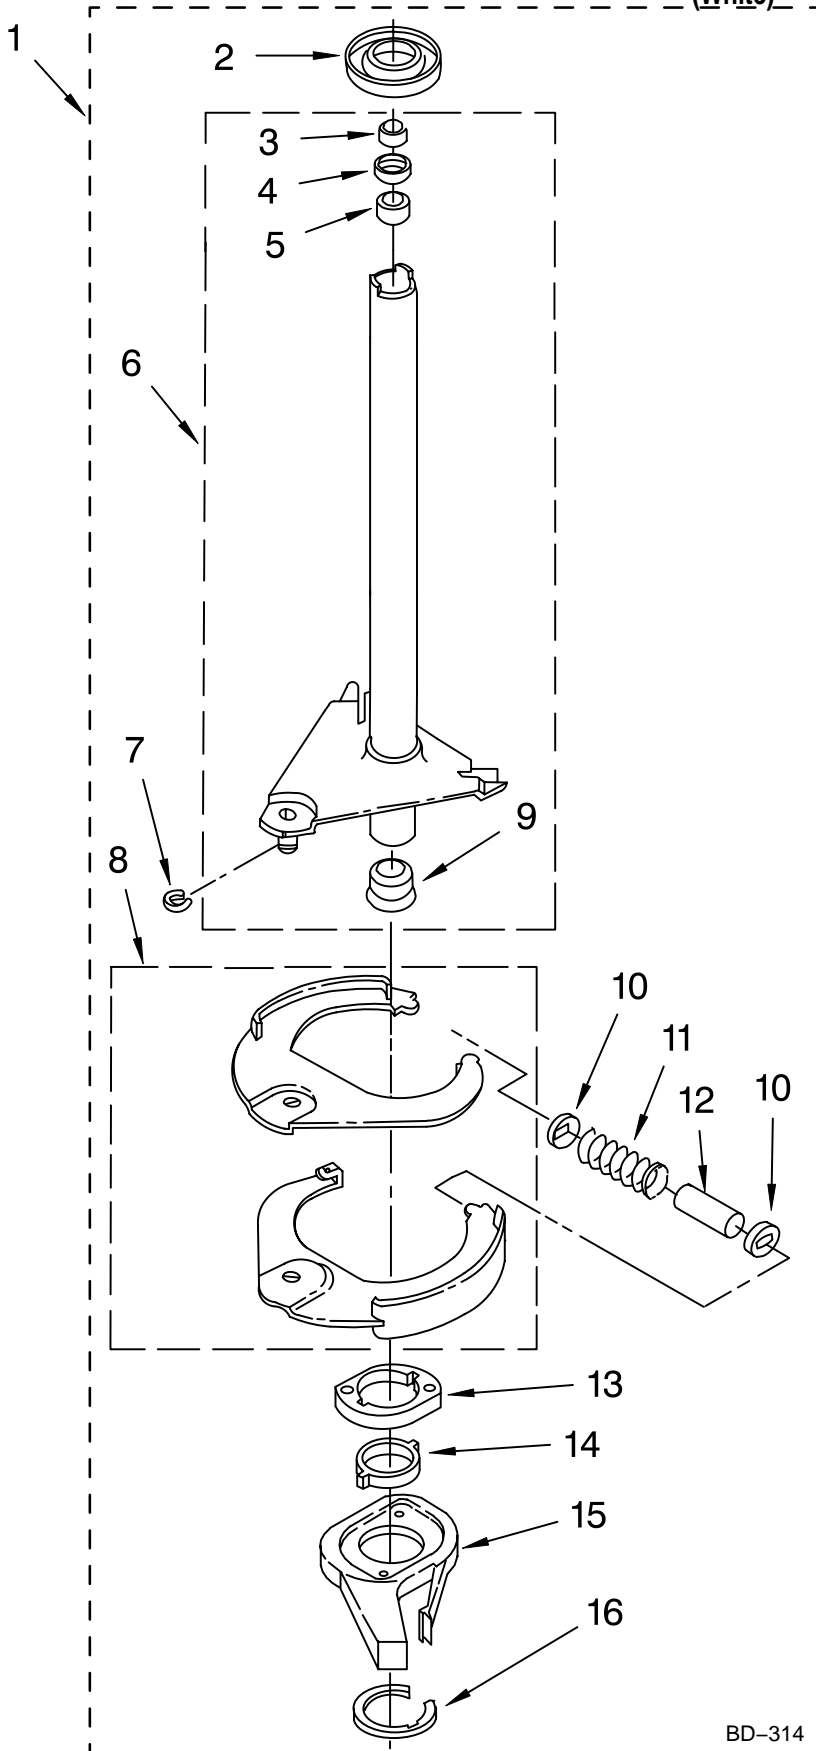

BRAKE AND DRIVE TUBE PARTS

For Model: CAW2762KQ0
(White)

Illus. No.	Part No.	DESCRIPTION
1	388951	Brake And Drive Tube (Complete)
2	62658	Ring, Thrust
3	91939	Seal, Oil
4	356427	Seal, Drive Tube
5	356937	Spacer, Drive Tube
6	64027	Tube, Basket Drive (Includes Illus. 3, 4, 5 & 9)
7	64035	Ring, Retaining
8	64232	Brake Shoe
9	62703	"T" Bearing, Spin Tube
10	62648	Cap, Brake Spring (2)
11	62647	Spring, Brake
12	62909	Sleeve, Brake Spring
13	63023	Cam, Brake Release
14	63022	Sleeve, Cam
15	64194	Driver, Brake Cam
16	90368	Ring, Retaining

FOLLOWING PARTS NOT ILLUSTRATED

285208 Lubricant
(Use Only In Brake Shoe Assembly On Roller & Pin)

FOR ORDERING INFORMATION REFER TO PARTS PRICE LIST