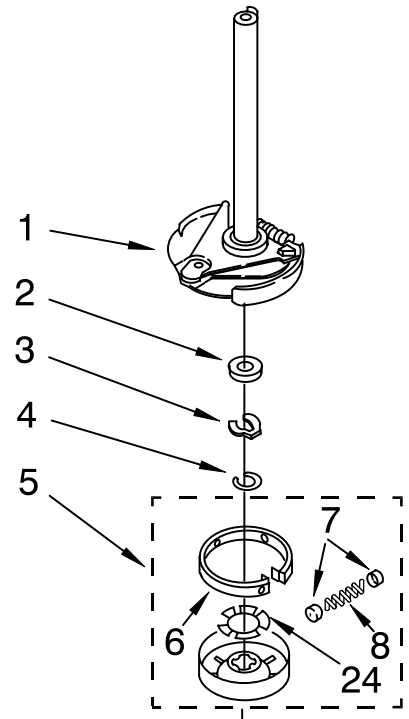

BRAKE, CLUTCH, GEARCASE, MOTOR AND PUMP PARTS

For Model: CAW2762KQ0
(White)

Illus. No.	Part No.	DESCRIPTION
1	388952	Brake & Drive Tube (Complete) (Refer to Page 13 For Further Breakdown)
2	63292	Washer, Spin Tube Thrust
3	62697	Ring, Spin Tube Support
4	63283	Ring, Retainer
5	8299642	Clutch (Complete)
6	3951993	Band & Lining, Clutch (Includes Illus. 7 & 8)
7	62646	Cap, Clutch Spring (2)
8	3946846	Spring, Clutch
9	3360630	Gearcase (Complete) (Refer To Page 14 For Further Breakdown)
10	3357334	Screw, Gearcase To Base (3)
11	62611	Plate, Motor Mount To Gearcase

Illus. No.	Part No.	DESCRIPTION
12	62691	Grommet, Motor (4)
13	285852	Coupling, Motor And Isolation
14	3387485	Screw (2) #10-16 x 5/8
15	3946532	Shield, Motor
16	3400516	Screw
17	3349637	Retainer, Motor (2)
18	3362089	Shield, Tub To Motor
19	661600	Motor, Main Drive
20	62850	Switch, Main Drive Motor
21	62700	Retainer, Pump (2)
22	3363892	Pump (Complete)
23	62863	Screw, 10-16 x 3/8
24	3355454	Clip, Anti-Rattle
25	661606	Capacitor
26	357030	Clamp, Capacitor