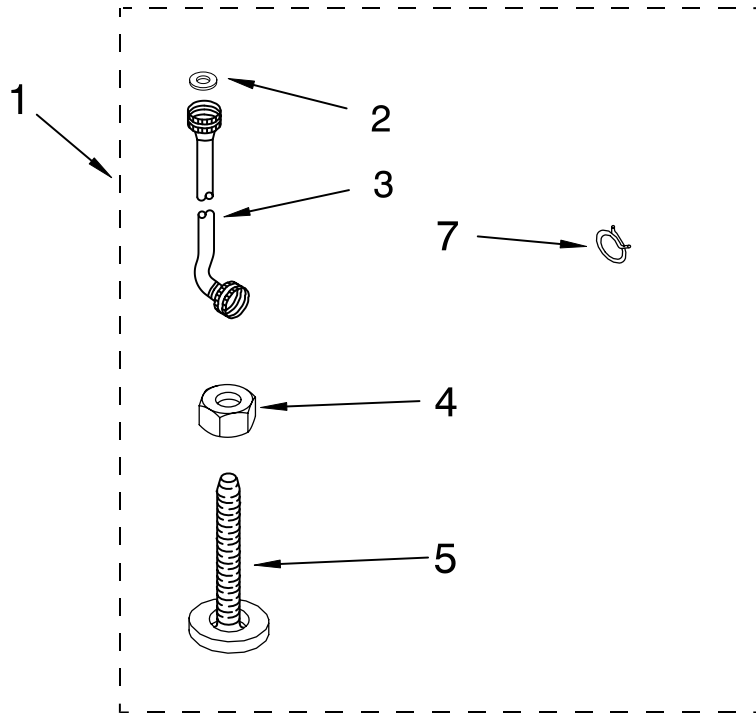

FOLLOWING PARTS NOT ILLUSTRATED

285208 Lubricant
(Use Only In Brake Shoe Assembly On Roller & Pin)

FOR ORDERING INFORMATION REFER TO PARTS PRICE LIST

GEARCASE PARTS

For Model: CAW2762KQ0
(White)

Illus. No.	Part No.	DESCRIPTION
1	3360630	Gearcase (Complete)
2	285202	Cover, Gearcase
3	3349985	Seal, Gearcase Cover
4	285195	Sealer, Gasket (.20 Fl. Oz.) (6 ml)
5	63320	Pinion, Spin (Includes Illus. 25)
6	356427	Seal, Spin Pinion
7	389387	Shaft, Agitator (Complete)
8	90369	Ring, Retaining (2)
9	62677	Retainer, Spring
10	62676	Spring, Agitate
11	63273	Gear, Agitate (Includes 15 and 29)
12	62619	Washer, Agitate Gear
13	62580	Cam Follower (Includes 14)
14	62581	Cam, Agitate (Includes 13)
15	285509	Shaft, Agitator (Includes 11 and 29)
16	62618	Washer, Cam Thrust
17	16018	Bearing, Thrust
18	85529	Ball, Bearing
19	389230	Bottom and Pinion, Gearcase
21	285352	Seal, Thrust Plug
22	3351614	Screw, Gearcase Cover, Mounting (8) (10-24 x 3/8)
23	3362552	Ring, Retaining
24	285735	Washer Kit, Thrust
25	62570	Gear, Spin
26	388253	Neutral Assembly
27	3349296	Rack, Connecting
28	62621	Actuator, Shift
29	388815	Washer, Intermediate

GC-215-C

FOR ORDERING INFORMATION REFER TO PARTS PRICE LIST

WATER SYSTEM PARTS

For Model: CAW2762KQ0
(White)

WS400

Illus. No.	Part No.	DESCRIPTION
1	285442	Connector Kit, Plastic Drain Hose
2	285321	Sleeve Kit, (Contains 2 Sleeves)
3	370447	Clamp, Hose
4	16272	Connector, Straight
5	285320	Siphon Break Kit (Not Included)
6	65349	Clamp, Hose
7	367031	Drain Protector (Not Included)

FOR ORDERING INFORMATION REFER TO PARTS PRICE LIST

MISCELLANEOUS PARTS

For Model: CAW2762KQ0
(White)

Illus. No.	Part No.	DESCRIPTION
1	3954579	Miscellaneous Parts Bag
2	16123	Washer, Inlet Hose (1-1/16 x 5/8) (4)
3	3949380	Blue Coupler
	3949381	Red Coupler
4	3359452	Nut, Lock (3/8-16)
5	389102	Foot, Front (2)
7	3366912	Clamp, Hose