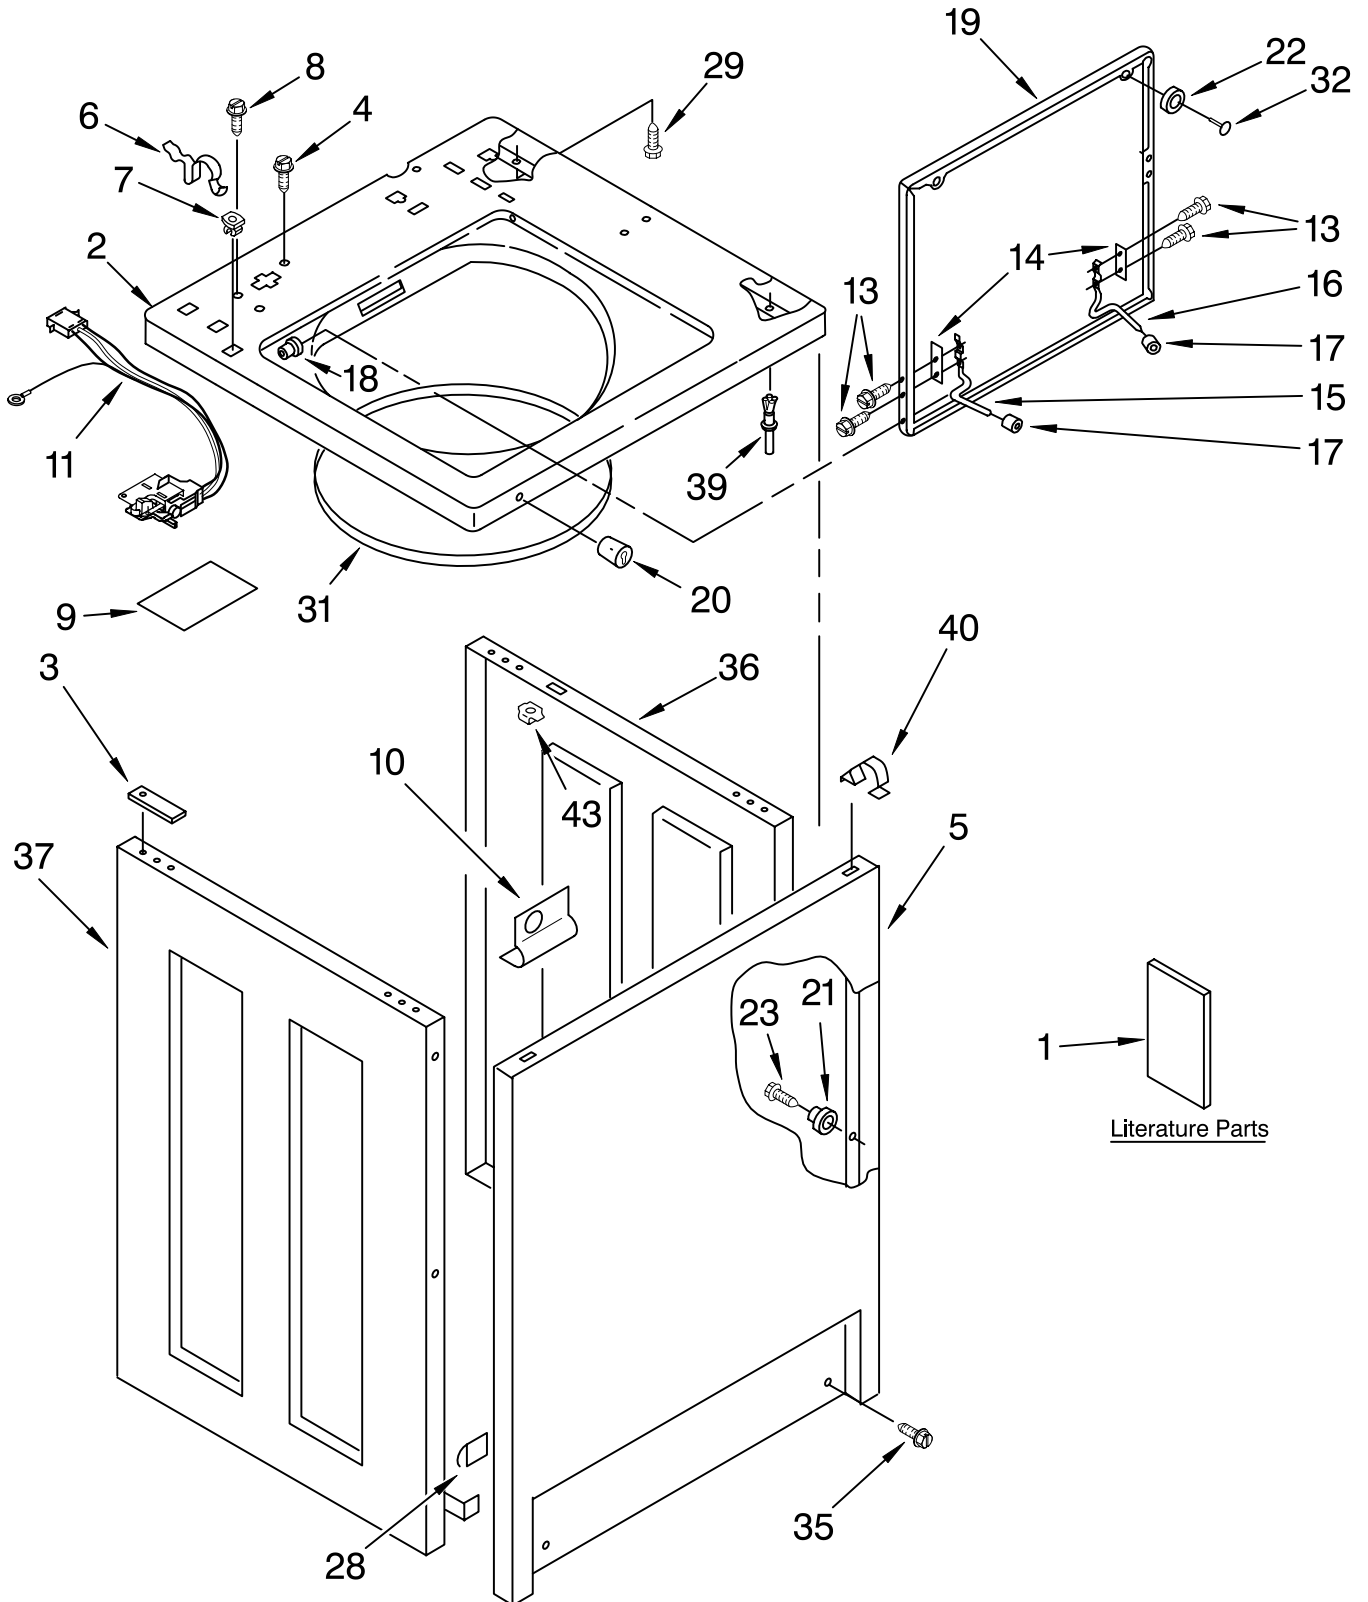

TOP AND CABINET PARTS

For Model: CAW2762KQ0
(White)

FOR ORDERING INFORMATION REFER TO PARTS PRICE LIST

TOP AND CABINET PARTS

For Model: CAW2762KQ0
(White)

Illus. No.	Part No.	DESCRIPTION
1		Literature Parts LIT8524739 Installation Instructions LIT8533423 Wiring Diagram LIT8524728 Repair Parts List
2	8524688	Top
3	3353950	Spacer, Cabinet To Top (4)
4	3351614	Screw
5	3358500	Panel, Front
6	62780	Clip, Top & Cabinet & Rear Panel (2)
7	358473	Nut, Push-In (2)
8	3400611	Screw, Lid Switch
9	3953152	Shield, Pressure Switch
10	3353948	Bracket, Lock
	63554	Rivet
11	8054980	Switch, Lid
13	3351355	Screw, Lid Hinge Mounting (4)
14	21097	Pad, Lid Hinge (2)
15	8524784	Hinge, Lid (L.H.)
16	54583	Hinge, Lid (R.H.)
17	19119	Bumper, Lid Hinge
18	21258	Bearing, Lid Hinge (2)
19	8316257	Lid
20	387371	Plug Lock
21	3353812	Locator (4)
22	356908	Bumper, Lid
23	718258	Screw (4)
28	98234	Clip, Ground
29	3353993	Screw (2)
31	8271956	Splash Shield Assembly
32	356907	Rivet, Plastic
35	3393258	Screw, Panel Mtg. (2)
36	3353708	Panel, R. H.
37	3353714	Panel, L. H.
39	3353949	Pin, Locator (2)
40	18776	Lock (2)
43	90406	Cage Nut

FOR ORDERING INFORMATION REFER TO PARTS PRICE LIST

METER CASE PARTS

For Model: CAW2762KQ0
(White)

Illus. No.	Part No.	DESCRIPTION
1	3406994	Meter Case
2	385421	Funnel, Coin
3	339805	Screw, 10-32 X 3/16
4	90406	Nut, Cage
5	3954761	Plate, Adapter (Includes #2)
6		Bolt
	3353994	5/16 - 18 x 2 1/2
	3349065	5/16 - 24 x 1
7	3955640	Wire Harness
8	3351136	Door, Service
10	3954812	Cushion, Case
11	385575	Bracket, Timer
12	3955783	Timer, 60 Hz.
13	3353813	Plate, Mounting
14	385571	Clutch, Timer
	354987	E-Ring
15	3400064	Screw, Timer
16	98445	Screw, 10-16 x 3/4
17	3347825	Plate, Mounting
18	98654	Screw, Set
19		◆ Key, Money Box
20		◆ Money Box With Lock
21		◆ Coin Chute
22		◆ Key, Service Door
23		◆ Security Lock & Cam Assembly
		◆ To Order Coin Mechanism Parts Contact One Of Vendors Listed.