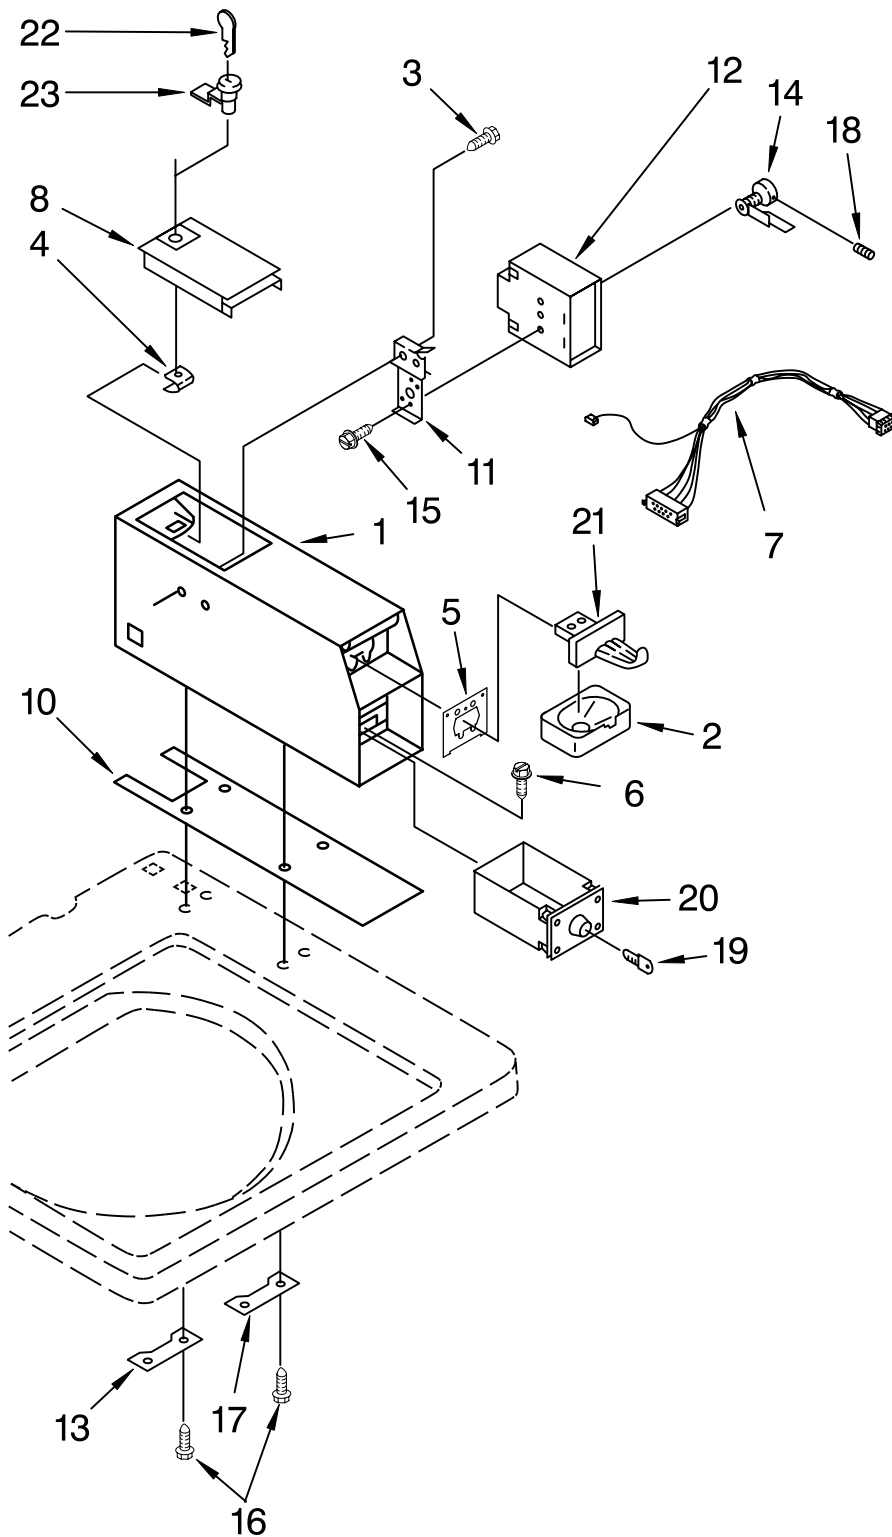

Illus. No.	Part No.	DESCRIPTION
5	3390646	Screw, 8-18 X 5/16
6	3949740	End Cap (R.H.)
7	8281182	Screw (2)
8	8524802	Pressure Switch, Twist Mount
9	3352457	Lights, Indicator
10	3348109	Lens, Amber (2)
11	3348110	Lens, Yellow (1)
12	8316433	Pushbutton (8)
13	8524803	Assembly, Pressure Switch-T

FOR ORDERING INFORMATION REFER TO PARTS PRICE LIST

METER CASE PARTS

For Model: CAW2762KQ0
(White)

Illus. No.	Part No.	DESCRIPTION
1	3406994	Meter Case
2	385421	Funnel, Coin
3	339805	Screw, 10-32 X 3/16
4	90406	Nut, Cage
5	3954761	Plate, Adapter (Includes #2)
6		Bolt
	3353994	5/16 - 18 x 2 1/2
	3349065	5/16 - 24 x 1
7	3955640	Wire Harness
8	3351136	Door, Service
10	3954812	Cushion, Case
11	385575	Bracket, Timer
12	3955783	Timer, 60 Hz.
13	3353813	Plate, Mounting
14	385571	Clutch, Timer
	354987	E-Ring
15	3400064	Screw, Timer
16	98445	Screw, 10-16 x 3/4
17	3347825	Plate, Mounting
18	98654	Screw, Set
19		◆ Key, Money Box
20		◆ Money Box With Lock
21		◆ Coin Chute
22		◆ Key, Service Door
23		◆ Security Lock & Cam Assembly
		◆ To Order Coin Mechanism Parts Contact One Of Vendors Listed.