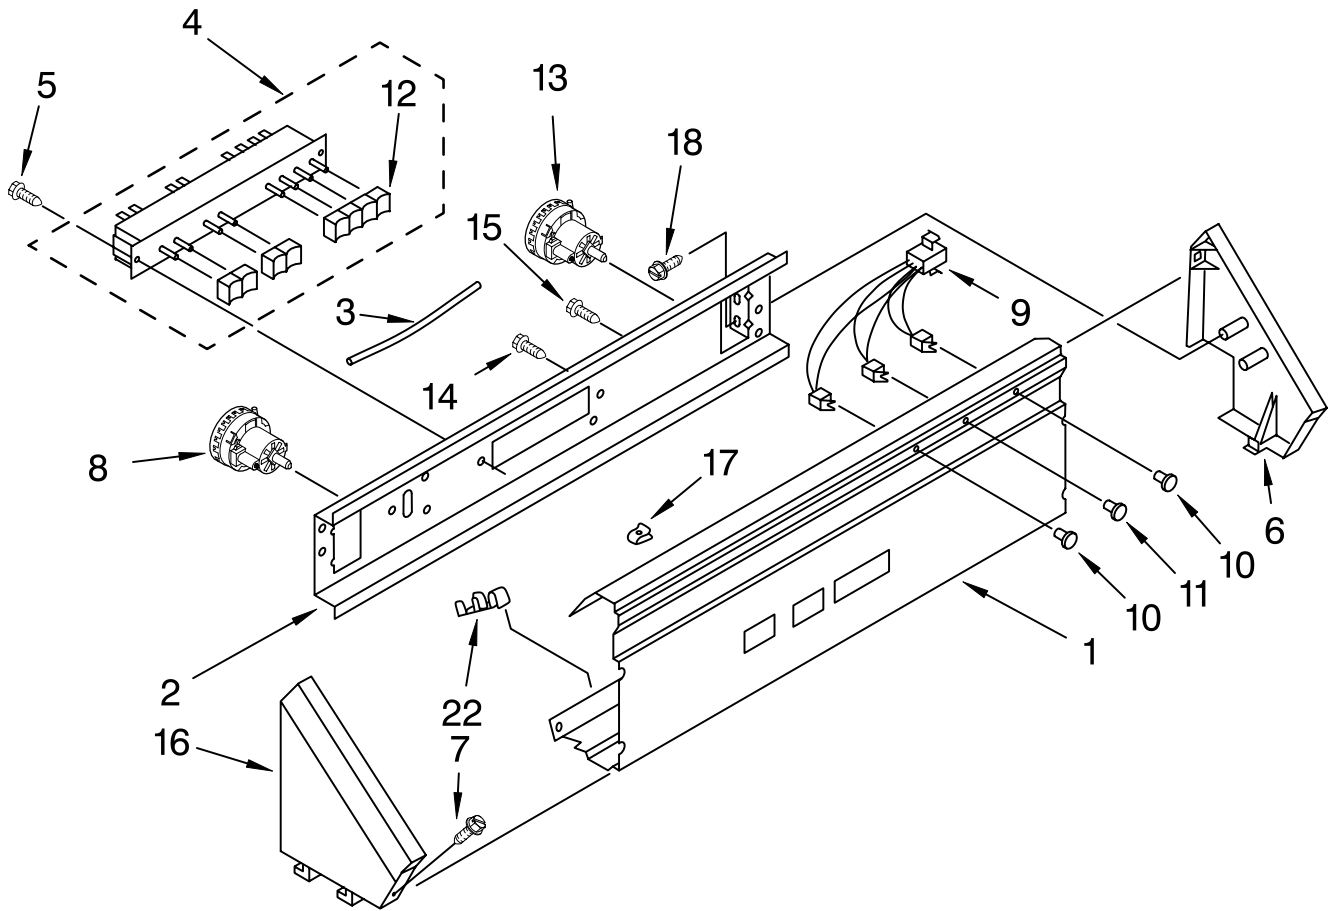

CONTROL PANEL PARTS

For Model: CAW2762KQ0
(White)

Illus. No.	Part No.	DESCRIPTION
1	8318581	Panel, Console
2	3978858	Bracket, Control
3	8524791	Hose, Pressure Switch
4	3954774	Switch, Cycle Selector (Includes Illus. No. 12)

Illus. No.	Part No.	DESCRIPTION
5	3390646	Screw, 8-18 X 5/16
6	3949740	End Cap (R.H.)
7	8281182	Screw (2)
8	8524802	Pressure Switch, Twist Mount
9	3352457	Lights, Indicator
10	3348109	Lens, Amber (2)
11	3348110	Lens, Yellow (1)
12	8316433	Pushbutton (8)
13	8524803	Assembly, Pressure Switch-T

Illus. No.	Part No.	DESCRIPTION
14	3400073	Screw, 10-24 x 3/8
15	90767	Screw, 8-18 x 3/8 (2)
16	3949734	End Cap (L.H.)
17	689559	Nut, Push-In (2)
18	97787	Screw, End Cap To Bracket (4)
22	357572	Clip, Grounding

FOR ORDERING INFORMATION REFER TO PARTS PRICE LIST