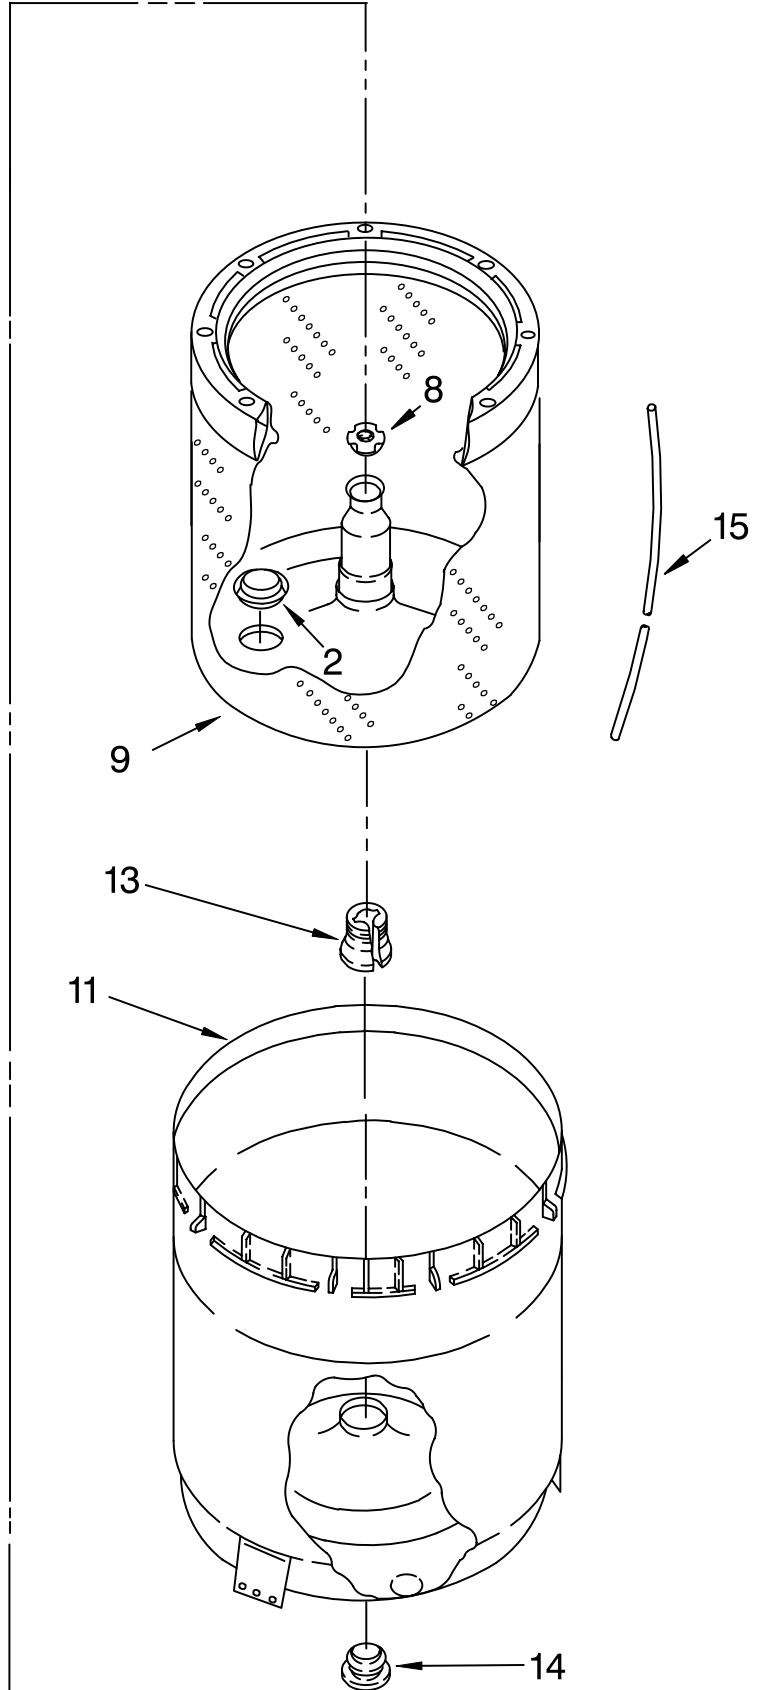

AGITATOR, BASKET AND TUB PARTS

For Model: CAW2762KQ0
(White)

FOR ORDERING INFORMATION REFER TO PARTS PRICE LIST

AGITATOR, BASKET AND TUB PARTS

For Model: CAW2762KQ0
(White)

Illus. No.	Part No.	DESCRIPTION
1	3355758	Cap, Agitator
2	3352284	Snap-In-Plugs
3	3363003	Clothes Mover
4	358237	Screw & Washer (5/16-24 X 1)
5	3347288	Agitator
6	8316263	Tub Ring & Gasket
7	3359585	Gasket, Tub Ring
8	21366	Nut, Spanner
9	3951989	Basket
10	3366877	Dog, Agitator Clutch
11	63849	Tub
12	3363661	Bearing-Driven Cam
13	389140	Block, Drive
14	383727	Gasket, Centerpost
15	8524801	Hose, Pressure Switch
16	3363663	Cam Driven
20	3946501	Agitator Assembly (Complete)
22	3350389	Spacer, Thrust
23	3354733	Cap, Barrier
24	3348855	Seal, Inner Cap
26	3949550	Washer

FOR ORDERING INFORMATION REFER TO PARTS PRICE LIST