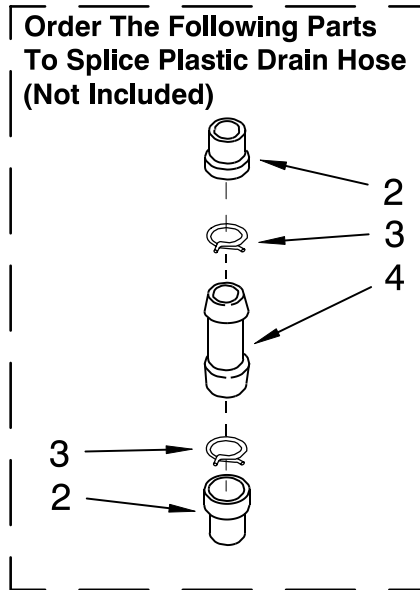

WATER SYSTEM PARTS

For Model: CAW2762KQ0
(White)

WS400

Illus. No.	Part No.	DESCRIPTION
1	285442	Connector Kit, Plastic Drain Hose
2	285321	Sleeve Kit, (Contains 2 Sleeves)
3	370447	Clamp, Hose
4	16272	Connector, Straight
5	285320	Siphon Break Kit (Not Included)
6	65349	Clamp, Hose
7	367031	Drain Protector (Not Included)

FOR ORDERING INFORMATION REFER TO PARTS PRICE LIST