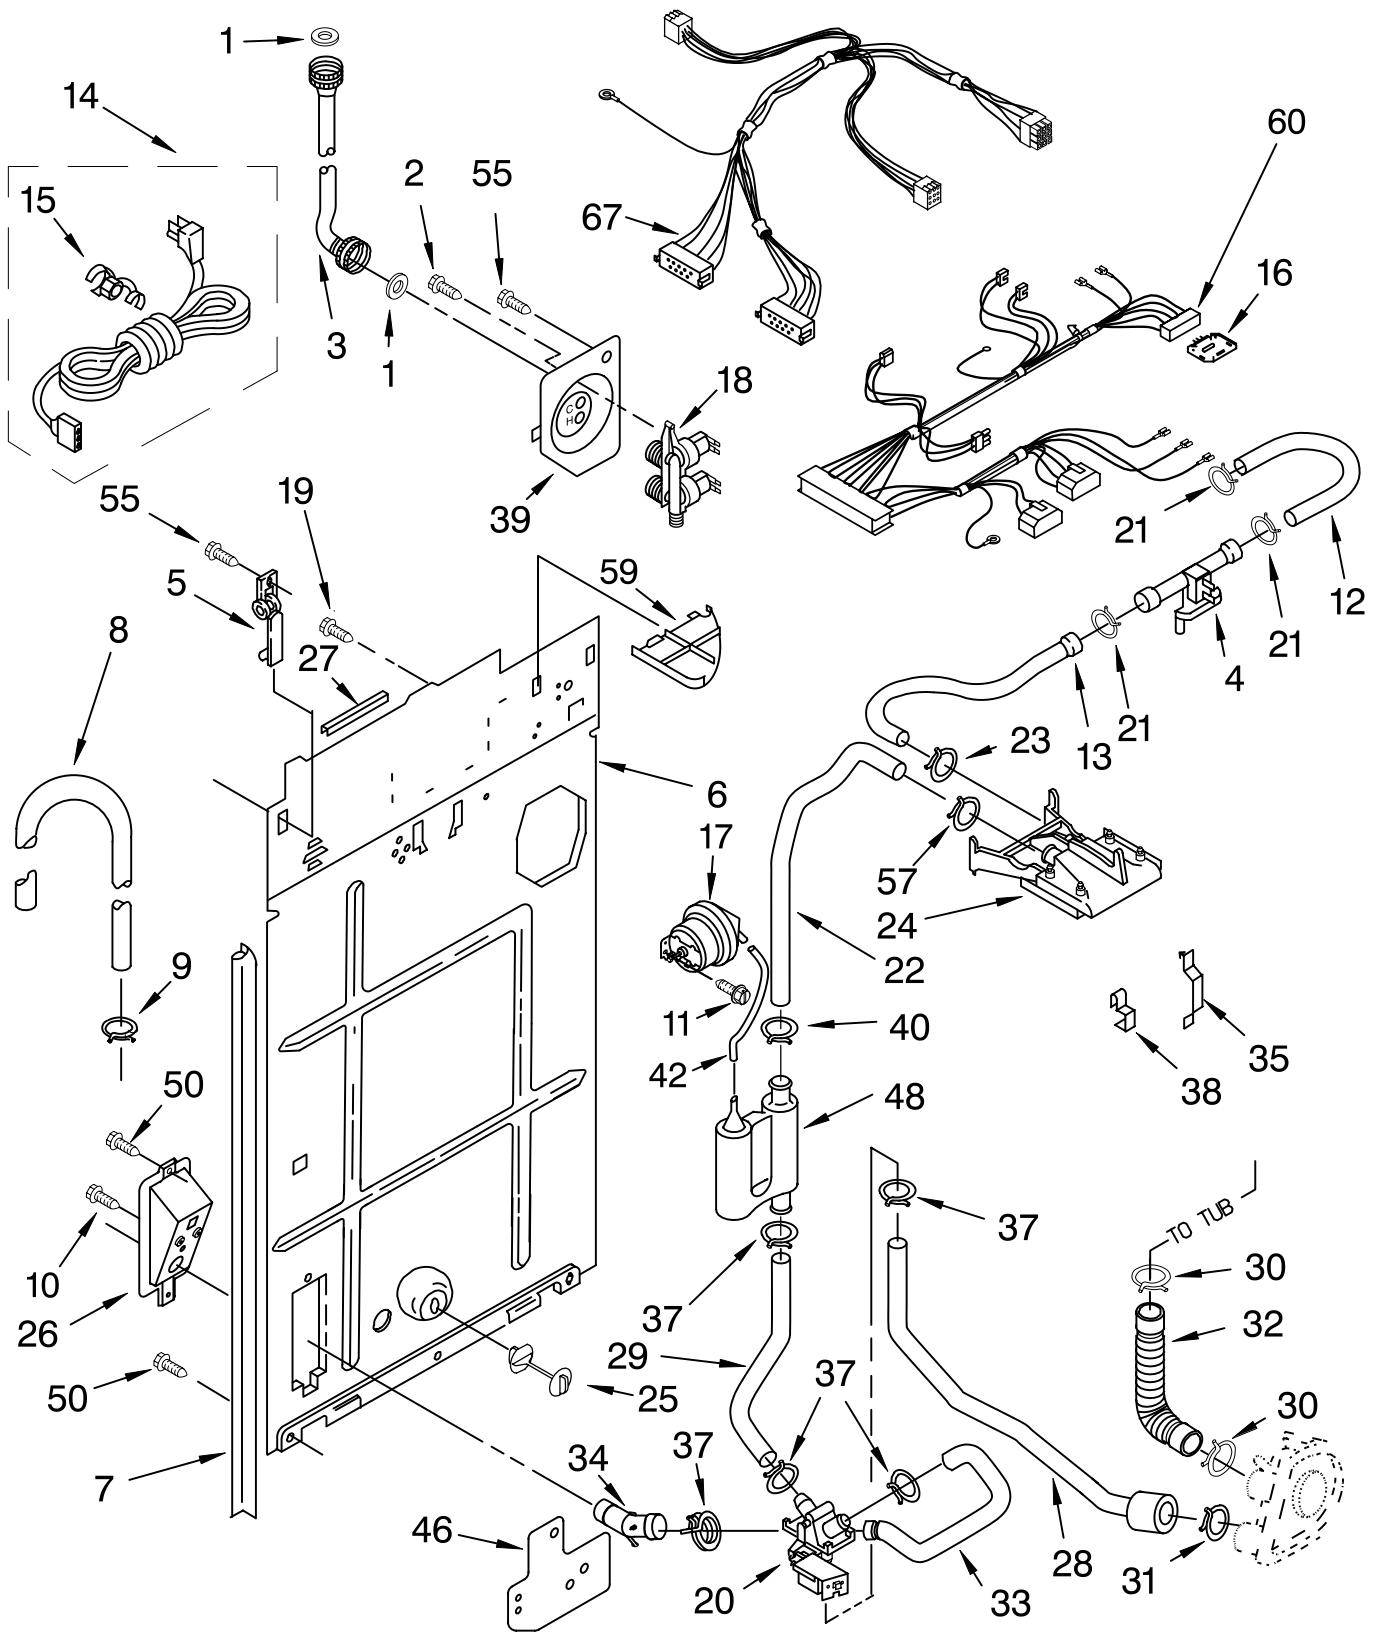

REAR PANEL PARTS

For Model: CAW2762KQ0
(White)

FOR ORDERING INFORMATION REFER TO PARTS PRICE LIST

REAR PANEL PARTS

For Model: CAW2762KQ0
(White)

Illus. No.	Part No.	DESCRIPTION	Illus. No.	Part No.	DESCRIPTION	Illus. No.	Part No.	DESCRIPTION
1	16123	Washer, Water Inlet Hose (4) (1-1/16 x 5/8)	13	3363509	Hose, Sensor (Lower)	30	3363366	Clamp, Hose
2	9740848	Screw	14	3359548	Cord, Power	31	3366912	Clamp, Hose
3		Hose, Water Inlet (2)	15	63848	Strain Relief, Power Cord To Rear Panel	32	3951449	Hose, Pump To Tub
	3949380	Blue Coupler	16	3407125	ETC Control	33	3358564	Hose/Two-Way Valve To Drain
	3949381	Red Coupler	17	3952709	Pressure Switch	34	3976337	Connector, Hose
4	3352282	Sensor, ETC-Inline	18	3955673	Valve, Water Mixing	35	8054658	Clip, Harness
5	387402	Hinge, Console (2)	19	62863	Screw, 10-24 x 3/8 (2)	37	370445	Clamp, Hose
6	3948886	Panel, Rear	20	3358559	Valve, Two-Way	38	8282518	Clip, Harness
7	3354204	Pad, Rear Panel	21	370451	Clamp, Hose	39	3347682	Plate, Mixing Valve
8	96743	Hose, Drain (4')	22	3358555	Hose, Air Dome To Vacuum Break	40	3363365	Clamp, Hose
	661577	Hose, Drain (9'-9") (Not Included)	23	371503	Clamp, Hose	42	8316037	Hose, Pressure Switch
	3357090	Extension, Drain Hose (21 Inches) (Not Included)	24	3358551	Break, Vacuum	46	3948552	Shield, Valve
9	371507	Clamp, Hose	25	8519200	Support, Rear Panel	48	3948812	Air Dome
10	3352299	Screw	26	3976335	Bracket, Valve Mounting	50	62863	Screw, 10-16 x 3/8
11	3351614	Screw, 10-24 X 3/8	27	303294	Edge Protector (2)	55	3390647	Screw, Hinge To Rear Panel
12	3363516	Hose, Sensor (Upper)	28	8314849	Hose, Pump To Two-Way Valve	57	3358557	Clamp, Hose
			29	3358563	Hose/Two-Way Valve To Air Dome	59	3348424	Shield, Suds
						60	3954780	Harness, Wiring (For Detail See Page 12.) Also See Clips.
						67	3954900	Harness, Timer

FOR ORDERING INFORMATION REFER TO PARTS PRICE LIST