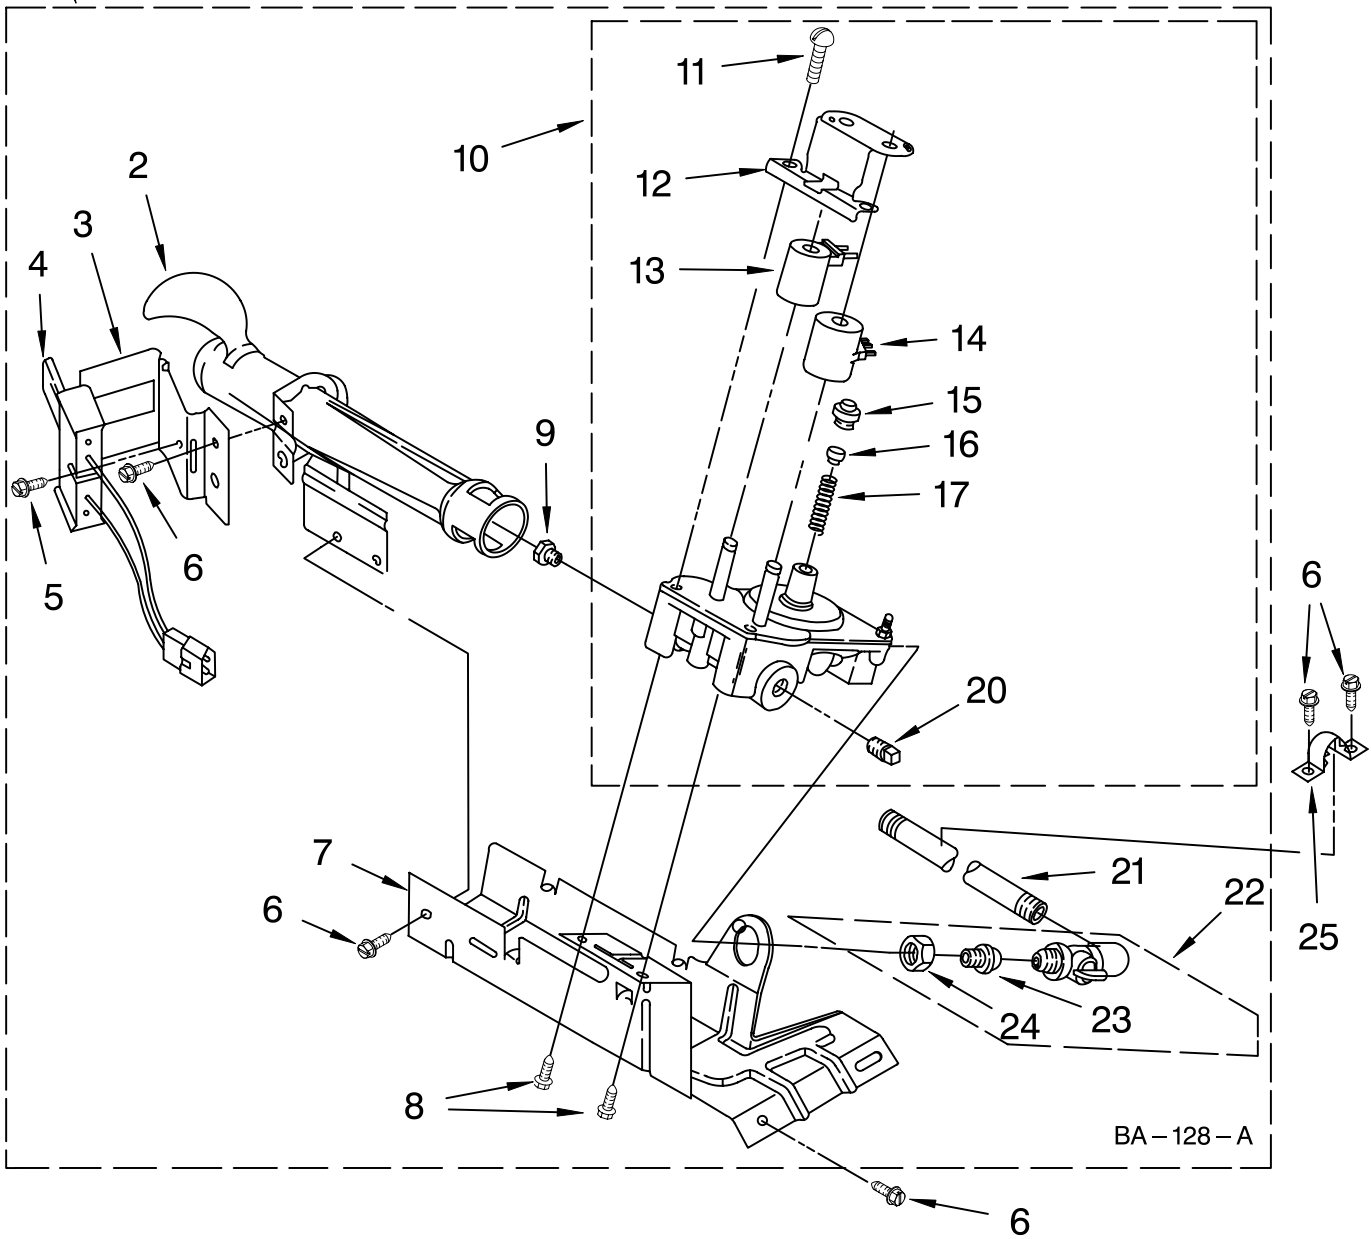

3401771 BURNER ASSEMBLY

For Model: GCGM2991MQ0
(White)

1 USE WITH TYPE 1 – NATURAL, TYPE 2 – MIXED, TYPE 3 – MANUFACTURED
AND TYPE 4 – LIQUEFIED PROPANE AND BUTANE GASES

FOR ORDERING INFORMATION REFER TO PARTS PRICE LIST

3401771 BURNER ASSEMBLY

For Model: GCGM2991MQ0

(White)

USE WITH TYPE 1 – NATURAL, TYPE 2 – MIXED, TYPE 3 – MANUFACTURED
AND TYPE 4 – LIQUEFIED PROPANE AND BUTANE GASES

Illus. No.	Part No.	DESCRIPTION
1	3401771	Burner Assembly 60 Hz. (Type 1, 2 & 3) (White Rodgers)
2	688617	Tube, Burner
3	694298	Bracket, Ignitor
4	686590	Ignitor
5	3393909	Screw & Washer (8–32 x 5/8)
6	343641	Screw, 10–16 x 1/2
7	693986	Base, Burner
8	3387057	Screw, 8–18 x 3/8 (2)
9		Orifice, Burner
	234826	Type 1
	15775	Type 2
	15419	Type 3
	229742	Type 4 (Butane)
	234868	Type 4 (Propane)
10	3401775	Valve, 60 Hz.
11	694421	Screw, 8–32 x 1/2 (2)
12	694538	Bracket, Coil
13	694540	Coil, 60 Hz. (2 Terminal) (Main)
14	694539	Coil, 60 Hz. (Split) (3 Terminal) (Pilot Position)
15	694424	Leak Limiter
16	694423	Screw, Regulator Adjustment
17	694422	Spring, Regulator
20	239822	Plug, Pipe
21	233273	Pipe, Gas Supply
22	3393658	Valve & Union, Shut–Off
23	3393767	Pipe, Tail
24	233076	Nut, Compression
25	341029	Clamp, Pipe

Following Parts Not Illustrated

694572 Conversion Kit
(Type 1, 2 & 3)
to Type (4) L.P.G.

BA–128–A

FOR ORDERING INFORMATION REFER TO PARTS PRICE LIST