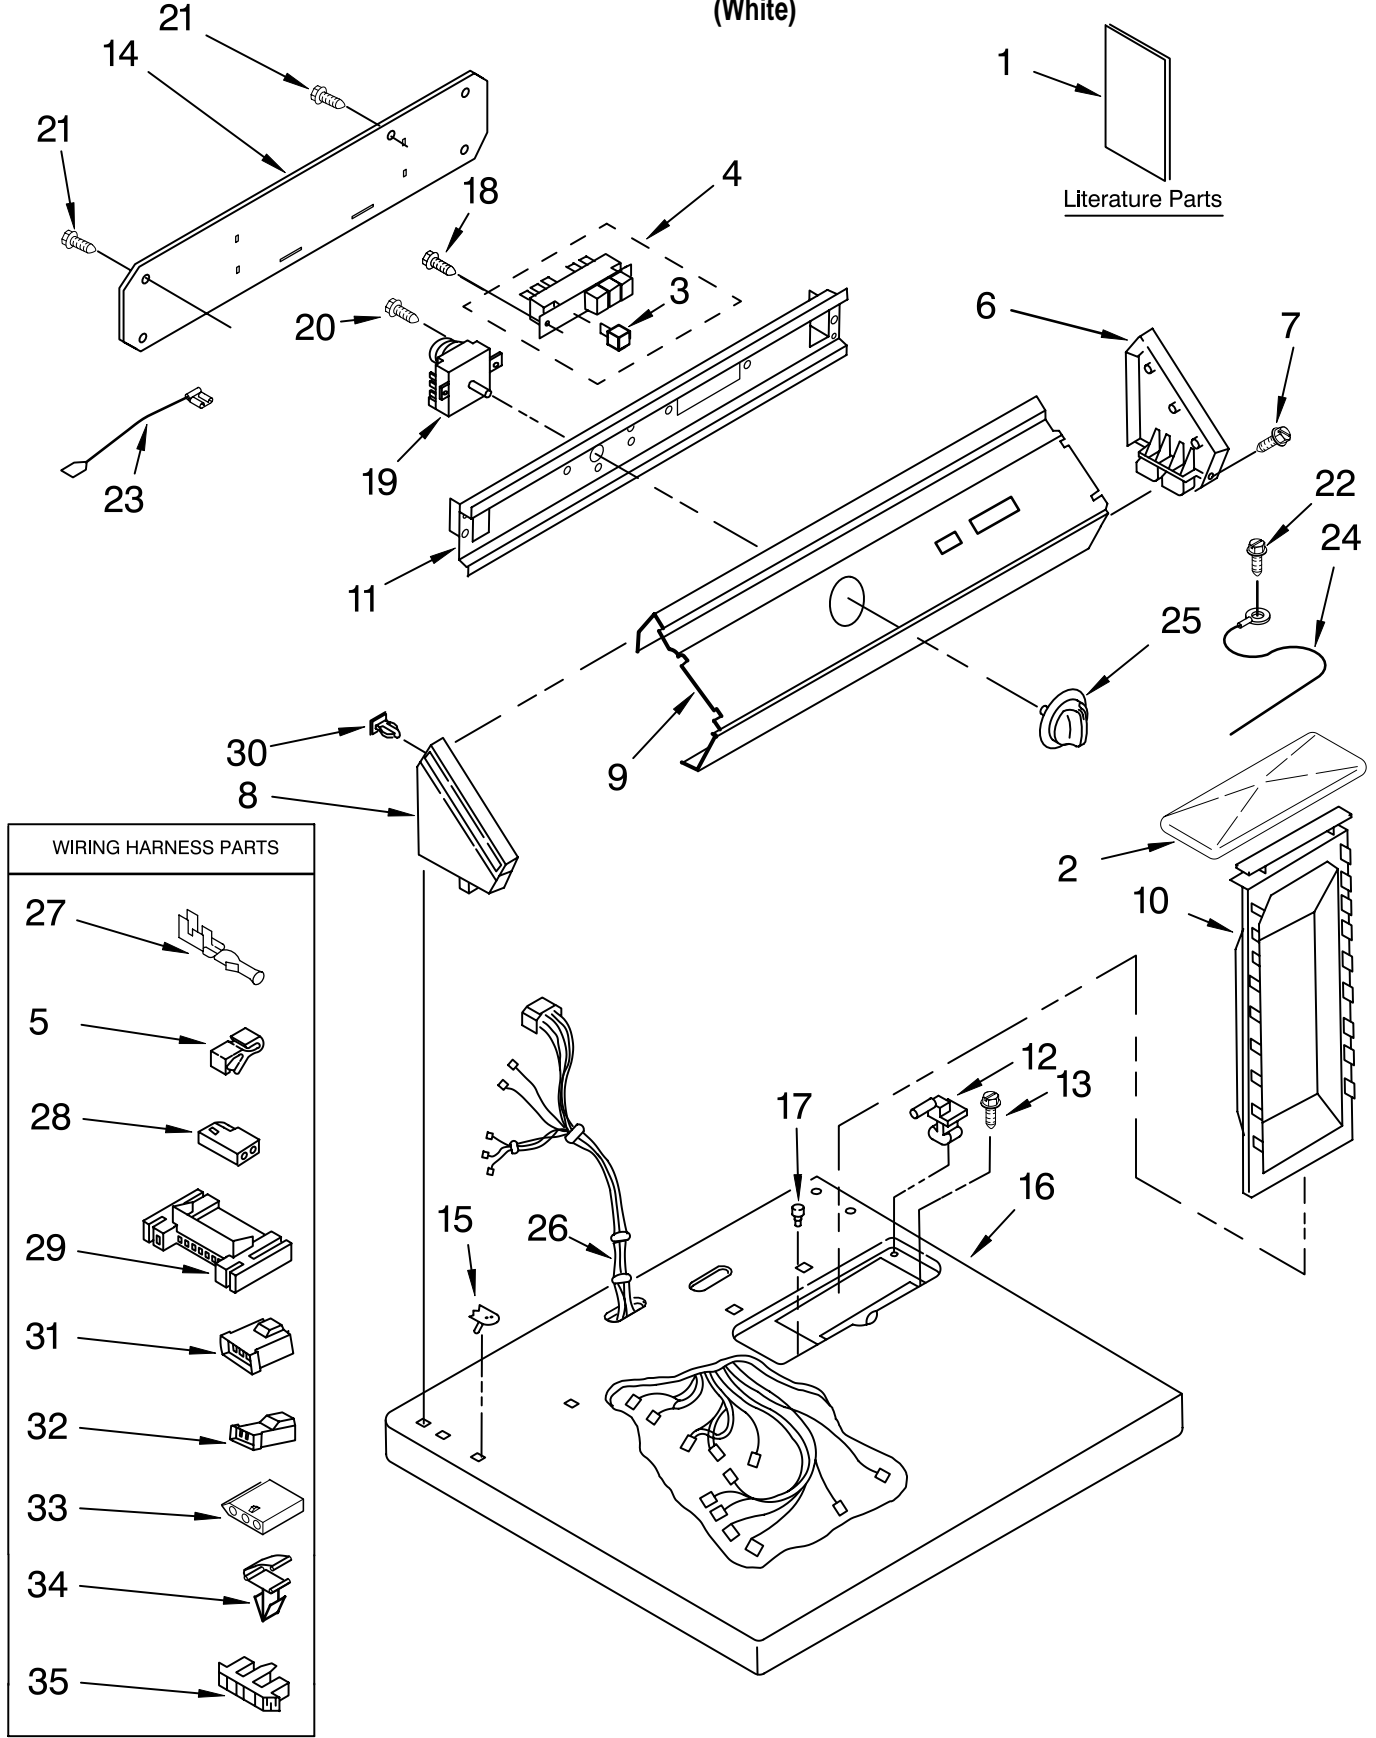

TOP AND CONSOLE PARTS

For Model: GCGM2991MQ0
(White)

WIRING HARNESS PARTS

FOR ORDERING INFORMATION REFER TO PARTS PRICE LIST

TOP AND CONSOLE PARTS

For Model: GCGM2991MQ0

(White)

<u>Illus.</u>	<u>Part</u>	
<u>No.</u>	<u>No.</u>	<u>DESCRIPTION</u>
1		Literature Parts
	LIT8527907	Use & Care Guide
	LIT8528203	Wiring Diagram
	LIT8527902	Instructions, Installation
	LIT8527924	Repair Parts List
2	8283378	Cover, Lint Screen
3	8316433	Pushbutton
4	8316437	Switch, Pushbutton
5	357572	Clip, Ground
6	3949737	End Cap (R.H.)
7	97787	Screw, 11-16 x 3/4
8	3949734	End Cap (L.H.)
9	8527826	Control Panel
10	349639	Handle & Lint Screen Assembly
11	8527828	Bracket, Control
12	3978606	Hinge, L.H.
	3978605	Hinge, R.H.
13	688983	Screw, 8-18 x 5/8
14	8066156	Panel, Rear
15	357213	Nut, Push-In (2)
16	8316630	Top
17	297535	Bumper, Lint Lid
18	303921	Screw, 8-32 x 3/8
19	3979596	Timer
20	3390646	Screw, 8-18 x 5/16
21	693995	Screw, Hex Head
22	339554	Screw 10-16 x 5/16
23		Wire, Jumper
	3393811	Violet
	3393812	Blue
24	3398893	Wire, Ground
25	8529317	Knob, Timer
26	8299876	Harness, Wiring (Complete)
27	94614	Terminal
28	717252	Receptacle, 2-Way
29	3395683	Connector (Motor)
30	689559	Nut, Push In
31	3403498	Connector, 3-Position
32	3403499	Connector, 2-Position
33	3936144	Connector
34	3394427	Clip, Harness
35	3397269	Connector, Timer