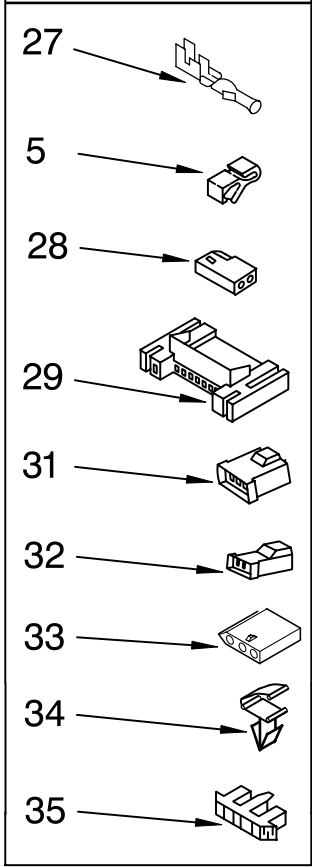

TOP AND CONSOLE PARTS

For Model: GCGM2991MQ0
(White)

WIRING HARNESS PARTS

FOR ORDERING INFORMATION REFER TO PARTS PRICE LIST

TOP AND CONSOLE PARTS

For Model: GCGM2991MQ0

(White)

<u>Illus.</u>	<u>Part</u>	
<u>No.</u>	<u>No.</u>	<u>DESCRIPTION</u>
1		Literature Parts
	LIT8527907	Use & Care Guide
	LIT8528203	Wiring Diagram
	LIT8527902	Instructions, Installation
	LIT8527924	Repair Parts List
2	8283378	Cover, Lint Screen
3	8316433	Pushbutton
4	8316437	Switch, Pushbutton
5	357572	Clip, Ground
6	3949737	End Cap (R.H.)
7	97787	Screw, 11-16 x 3/4
8	3949734	End Cap (L.H.)
9	8527826	Control Panel
10	349639	Handle & Lint Screen Assembly
11	8527828	Bracket, Control
12	3978606	Hinge, L.H.
	3978605	Hinge, R.H.
13	688983	Screw, 8-18 x 5/8
14	8066156	Panel, Rear
15	357213	Nut, Push-In (2)
16	8316630	Top
17	297535	Bumper, Lint Lid
18	303921	Screw, 8-32 x 3/8
19	3979596	Timer
20	3390646	Screw, 8-18 x 5/16
21	693995	Screw, Hex Head
22	339554	Screw 10-16 x 5/16
23		Wire, Jumper
	3393811	Violet
	3393812	Blue
24	3398893	Wire, Ground
25	8529317	Knob, Timer
26	8299876	Harness, Wiring (Complete)
27	94614	Terminal
28	717252	Receptacle, 2-Way
29	3395683	Connector (Motor)
30	689559	Nut, Push In
31	3403498	Connector, 3-Position
32	3403499	Connector, 2-Position
33	3936144	Connector
34	3394427	Clip, Harness
35	3397269	Connector, Timer