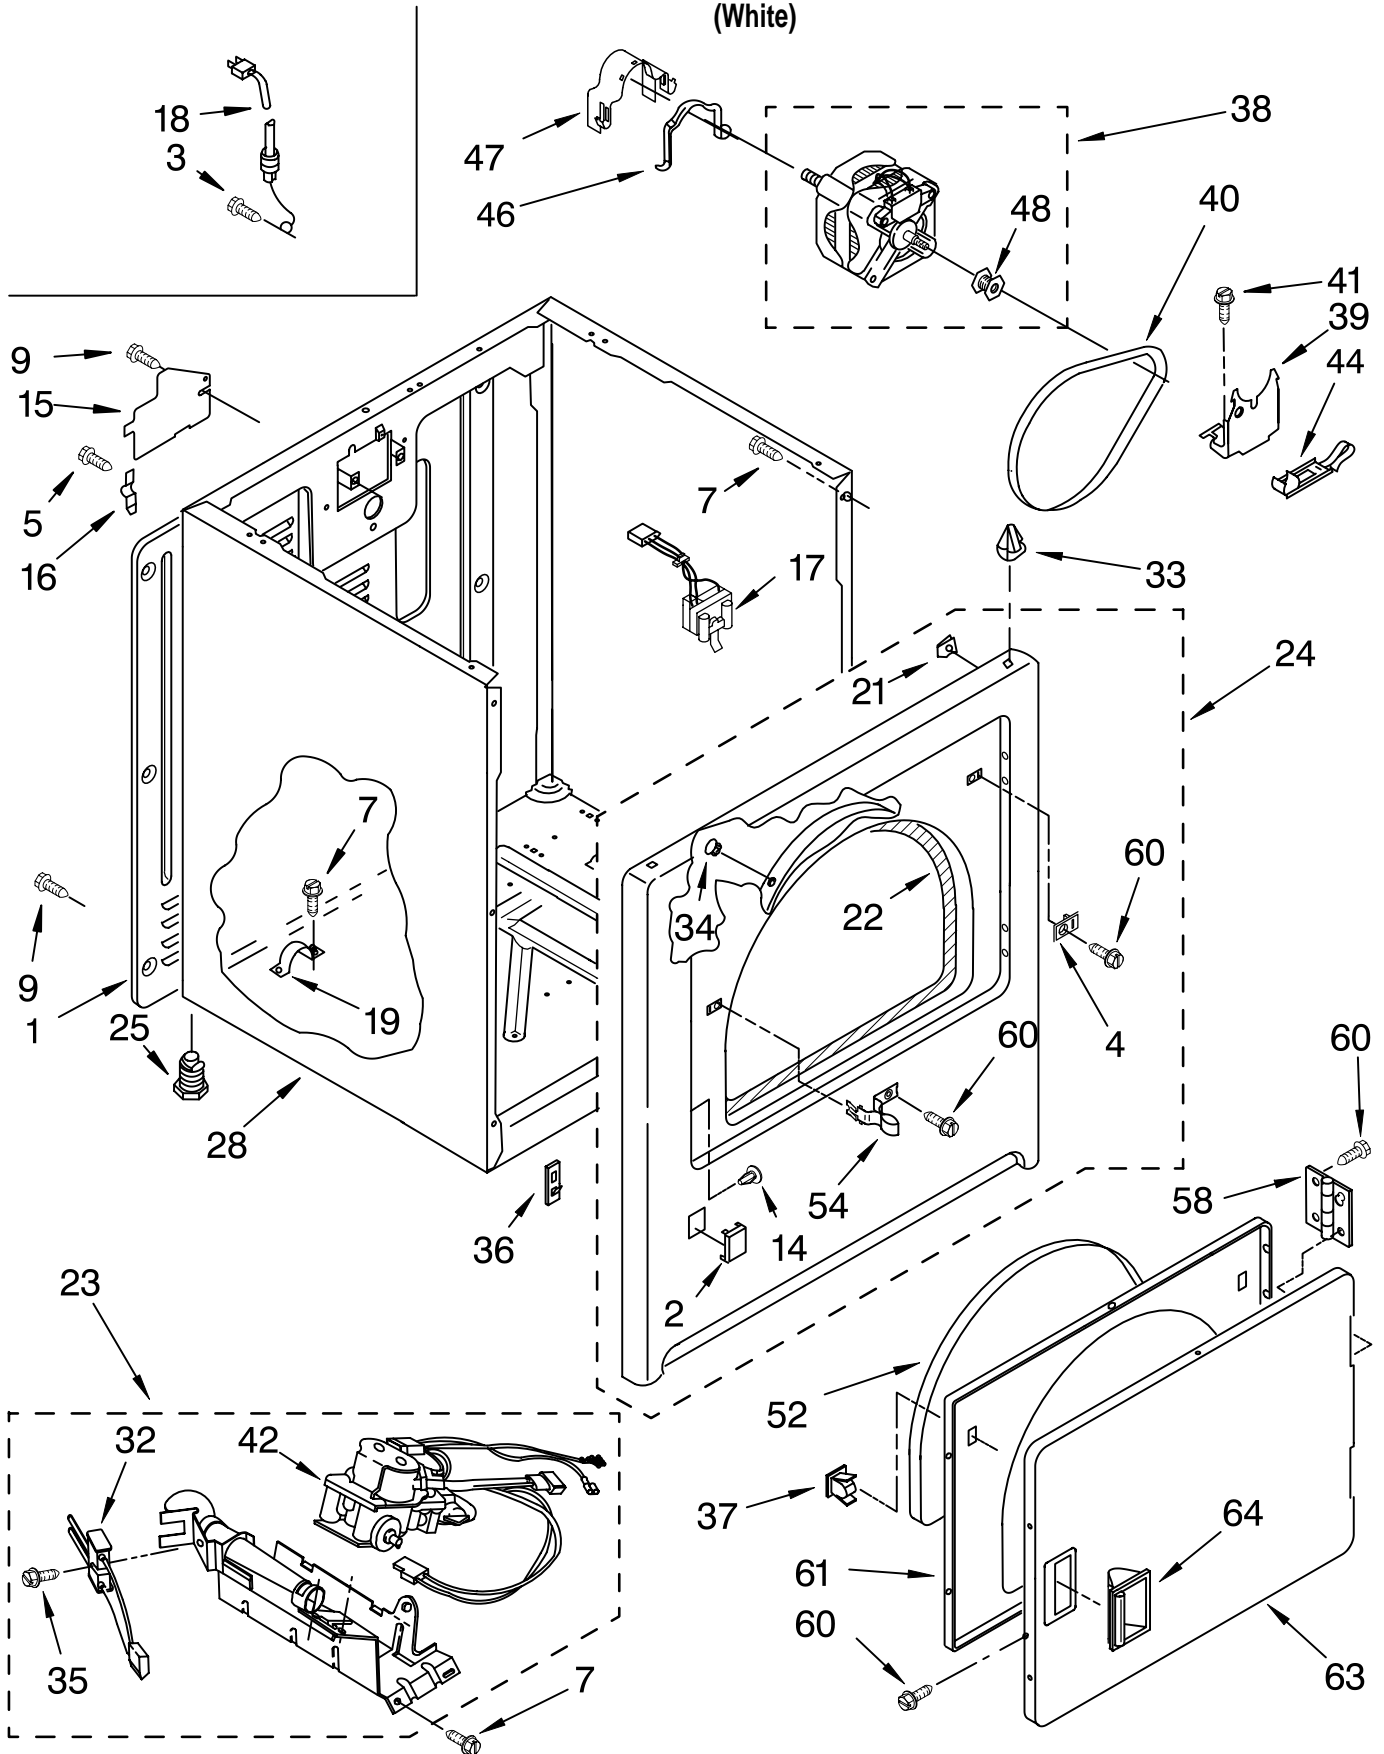

CABINET PARTS

For Model: GCGM2991MQ0
(White)

FOR ORDERING INFORMATION REFER TO PARTS PRICE LIST

CABINET PARTS

For Model: GCGM2991MQ0

(White)

Illus. No.	Part No.	DESCRIPTION	Illus. No.	Part No.	DESCRIPTION	Illus. No.	Part No.	DESCRIPTION
1	3396805	Panel, Rear	23	3401771	Burner Assembly (60 Hz.)	38	8538262	Motor Assembly, 60 Hz.
2	3394975	Plug, Front Panel			(Refer to Pages 8 & 9 For Further Breakdown)	39	348780	Base, Motor
3	697776	Screw, Ground 10-32 x 5/8				40	8066065	Belt, Drive
4	3403630	Plug, Strike	24	3403447	Front Panel Assembly	41	3400500	Bolt, 5/16-18 x 3/4
5	388326	Screw, 8-18 x 1-1/4	25	3392100	Foot, Plastic	42	3401775	Valve, Gas (Complete)
7	343641	Screw, 10-16 x 1/2		279810	Foot - Optional (Extended Length Package Of 2) (Not Included)	44	3394332	Idler & Slide Assembly
9	693995	Screw, Hex Head 8-18 x 3/8	28	8530603	Cabinet	46	660658	Clip, Motor
14	3404413	Plug, Hinge Hole	32	686590	Ignitor	47	3404162	Clamp, Motor
15	3396795	Cover, Block	33	690363	Lock, Front Top	48	3394341	Pulley, 60 Hz.
16	238088	Hinge, Top (2)	34	685203	Clip, Felt Pad (2)	52	3405246	Seal, Door
17	3406109	Door Switch Assembly	35	3393909	Screw & Washer	54	3403431	Strike, Door
18	3401401	Cord, Power	36	3394083	Clip, Front Panel	58	3405514	Hinge, Door
19	341029	Clamp, Pipe (Rear)	37	690081	Catch, Door Assembly	60	342055	Screw, 8-18 x 1/2
21	98234	Clip, Ground (2)				61	3402341	Door, Rear
22	3406129	Seal & Bearing Assembly				63	3402335	Door, Front
						64	3405184	Handle, Door

FOR ORDERING INFORMATION REFER TO PARTS PRICE LIST